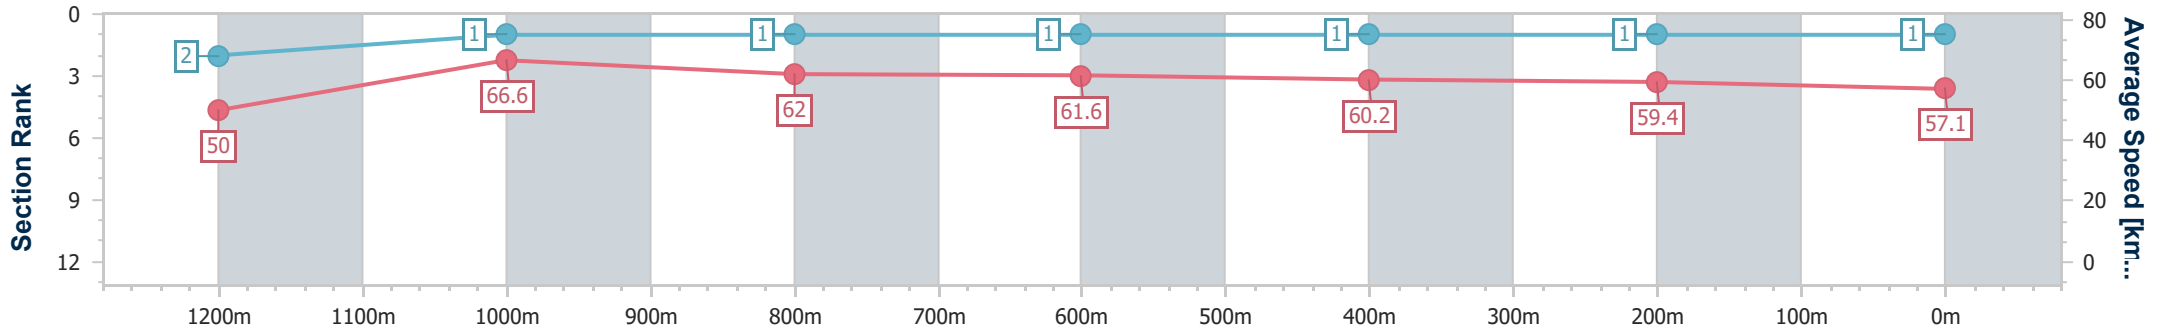

Horse/Jockey Name	Fanciful Mr Fox
Final Rank	1
Fastest Section Time (Section)	0:10.76 (1200m)
Top Speed [km/h] (Section)	67.8 (1200m)
Race State	Finished

Ladbrokes Cannon Park QLD Professional
Race 3: THANK YOU SEAN & THE IPSWICH TURF CLUB
TRACK TEAM QTIS Maiden Handicap - 1400m

30 December 2023 - 13:34

Track Rating: Soft 5, Weather: Fine, Rail Position: +1.5m 1000m-350m

Section	Overall	1200m	1000m	800m	600m	400m	200m
Section Times	1:24.98 [1] (0:14.37)	1:10.61 [2] (0:10.76)	0:59.85 [1] (0:11.54)	0:48.31 [1] (0:11.69)	0:36.62 [1] (0:11.94)	0:24.68 [1] (0:12.09)	0:12.59 [1] (0:12.59)
Average Speed [km/h]	50.0	66.6	62.0	61.6	60.2	59.4	57.1
Top Speed [km/h]	67.7	67.8	64.0	61.9	61.9	60.4	59.1
Avg. Dist. to Rail [m]	3.9	1.3	1.0	0.3	0.5	0.7	1.1
Avg. Stride Freq. [Hz]	2.2	2.4	2.4	2.3	2.3	2.3	2.3
Avg. Stride Length [m]	6.2	7.6	7.2	7.4	7.3	7.1	6.9

- [ ] Ranking at each section and finish
- -.-.- No data available at this section
- NA No data available