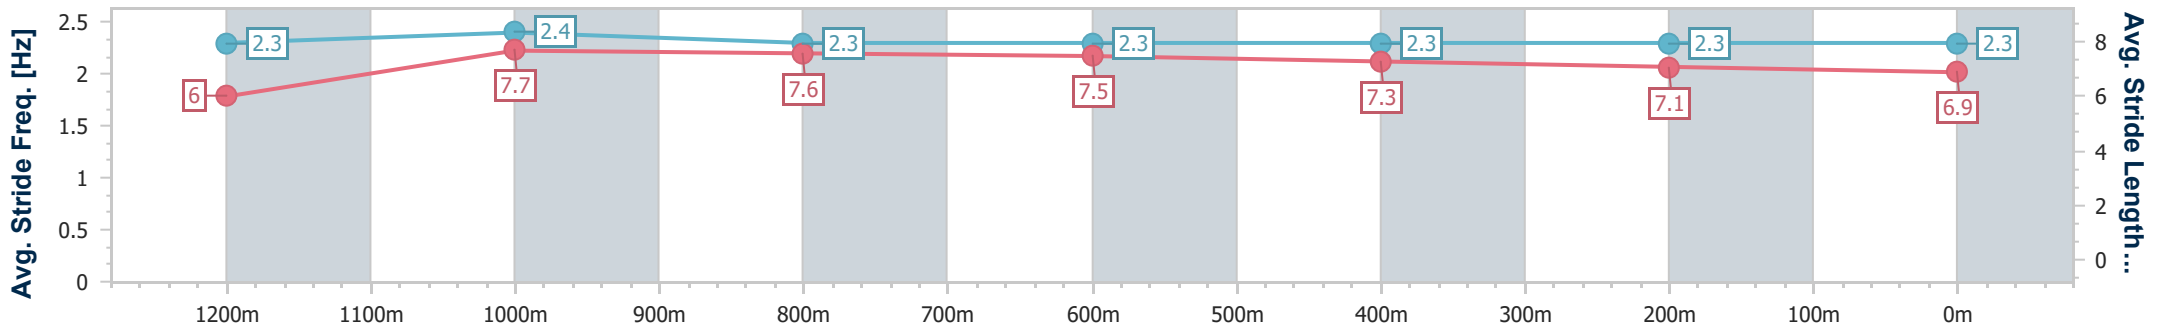

Horse/Jockey Name	Tycoon Grace
Final Rank	6
Fastest Section Time (Section)	0:10.92 (1200m)
Top Speed [km/h] (Section)	67.5 (Overall)
Race State	Finished

Ladbrokes Cannon Park QLD Professional
Race 3: THANK YOU SEAN & THE IPSWICH TURF CLUB
TRACK TEAM QTIS Maiden Handicap - 1400m

30 December 2023 - 13:34

Track Rating: Soft 5, Weather: Fine, Rail Position: +1.5m 1000m-350m

Section	Overall	1200m	1000m	800m	600m	400m	200m
Section Times	1:25.61 [6] (0:14.61)	1:11.00 [4] (0:10.92)	1:00.08 [4] (0:11.42)	0:48.66 [4] (0:11.66)	0:37.00 [4] (0:12.10)	0:24.90 [3] (0:12.30)	0:12.60 [4] (0:12.60)
Average Speed [km/h]	49.4	65.9	63.2	61.6	60.4	59.0	57.2
Top Speed [km/h]	67.5	67.4	64.6	62.9	62.8	60.2	59.3
Avg. Dist. to Rail [m]	2.8	0.6	0.8	2.4	2.4	3.6	4.5
Avg. Stride Freq. [Hz]	2.3	2.4	2.3	2.3	2.3	2.3	2.3
Avg. Stride Length [m]	6.0	7.7	7.6	7.5	7.3	7.1	6.9

- [ ] Ranking at each section and finish
- -.-.- No data available at this section
- NA No data available