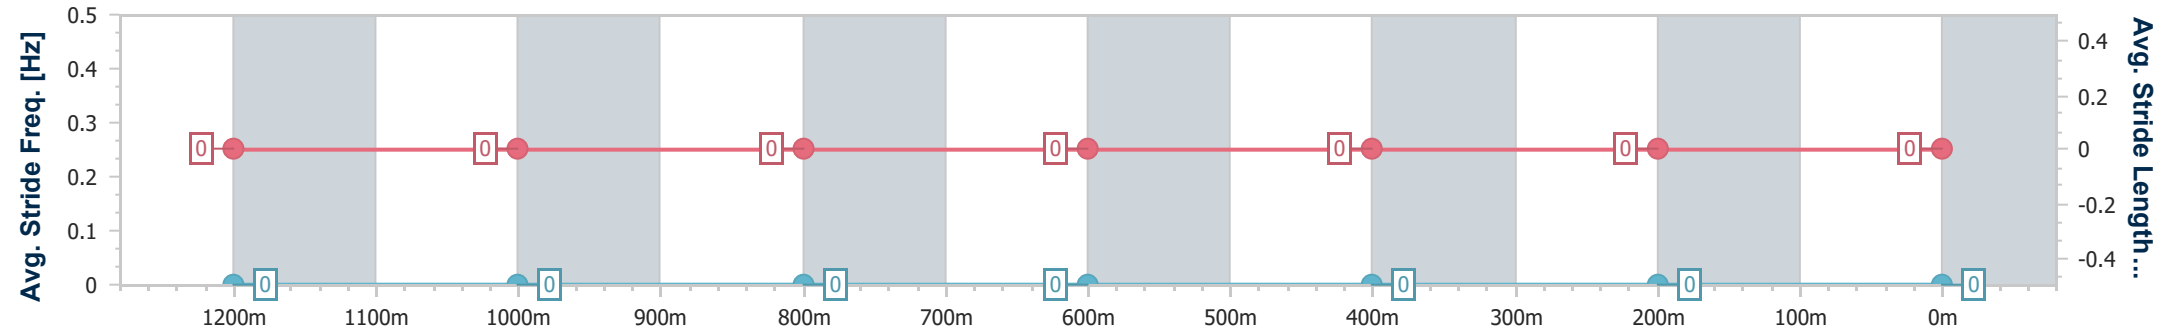

Horse/Jockey Name	Shadow Eclipse
Final Rank	7
Fastest Section Time (Section)	0:11.20 (1200m)
Top Speed [km/h] (Section)	65.2 (1200m)
Race State	Finished

Ladbrokes Cannon Park QLD Professional
Race 3: THANK YOU SEAN & THE IPSWICH TURF CLUB
TRACK TEAM QTIS Maiden Handicap - 1400m

30 December 2023 - 13:34

Track Rating: Soft 5, Weather: Fine, Rail Position: +1.5m 1000m-350m

Section	Overall	1200m	1000m	800m	600m	400m	200m							
Section Times	1:25.95 [7] (0:15.18)	1:10.77 [10] (0:11.20)	0:59.57 [10] (0:11.44)	0:48.13 [12] (0:11.66)	0:36.47 [12] (0:12.21)	0:24.26 [12] (0:12.15)	0:12.11 [11] (0:12.11)							
Average Speed [km/h]	47.5	63.9	62.7	61.6	59.7	60.2	59.4							
Top Speed [km/h]	63.1	65.2	63.3	62.9	60.9	61.6	60.9							
Avg. Dist. to Rail [m]	2.3	0.6	1.1	0.4	1.7	6.9	9.4							
Avg. Stride Freq. [Hz]	---	---	---	---	---	---	---							
Avg. Stride Length [m]	---	---	---	---	---	---	---							

- [ ] Ranking at each section and finish
- --- No data available at this section
- NA No data available