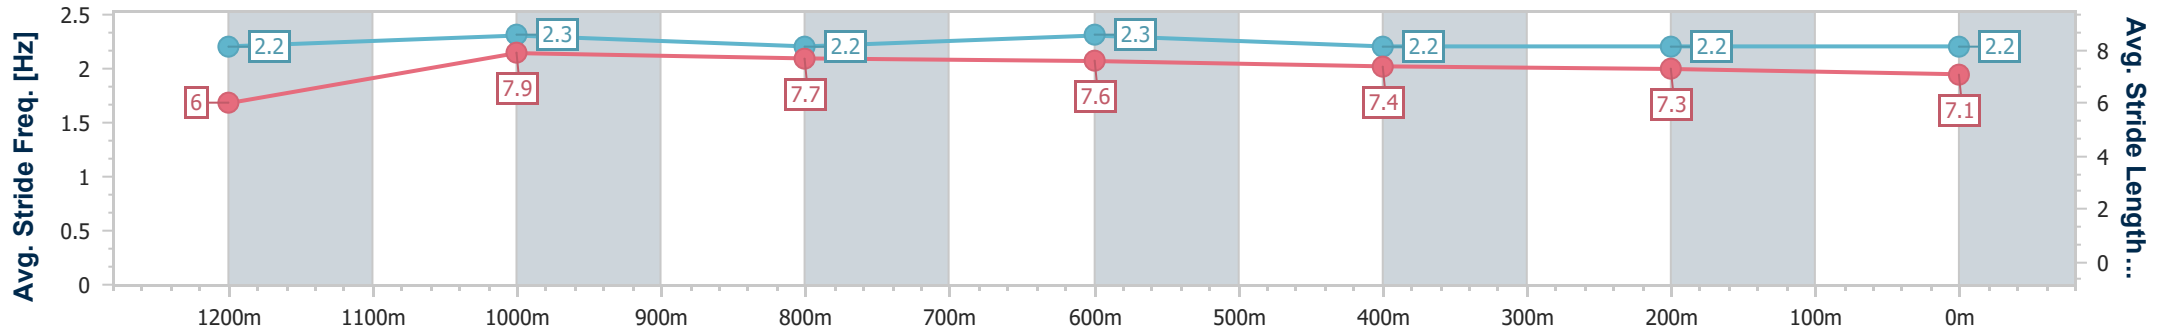

Horse/Jockey Name	Arctic Dasher
Final Rank	9
Fastest Section Time (Section)	0:11.12 (1200m)
Top Speed [km/h] (Section)	66.0 (1200m)
Race State	Finished

Ladbrokes Cannon Park QLD Professional
Race 3: THANK YOU SEAN & THE IPSWICH TURF CLUB
TRACK TEAM QTIS Maiden Handicap - 1400m

30 December 2023 - 13:34

Track Rating: Soft 5, Weather: Fine, Rail Position: +1.5m 1000m-350m

Section	Overall	1200m	1000m	800m	600m	400m	200m
Section Times	1:26.58 [9] (0:14.91)	1:11.67 [7] (0:11.12)	1:00.55 [7] (0:11.38)	0:49.17 [7] (0:11.46)	0:37.71 [8] (0:12.24)	0:25.47 [10] (0:12.54)	0:12.93 [10] (0:12.93)
Average Speed [km/h]	48.4	64.9	63.3	62.9	60.0	58.2	55.6
Top Speed [km/h]	65.2	66.0	64.9	63.6	61.4	59.0	57.2
Avg. Dist. to Rail [m]	3.0	1.2	0.9	3.0	3.0	5.6	6.5
Avg. Stride Freq. [Hz]	2.2	2.3	2.2	2.3	2.2	2.2	2.2
Avg. Stride Length [m]	6.0	7.9	7.7	7.6	7.4	7.3	7.1

- [ ] Ranking at each section and finish
- -.-.- No data available at this section
- NA No data available