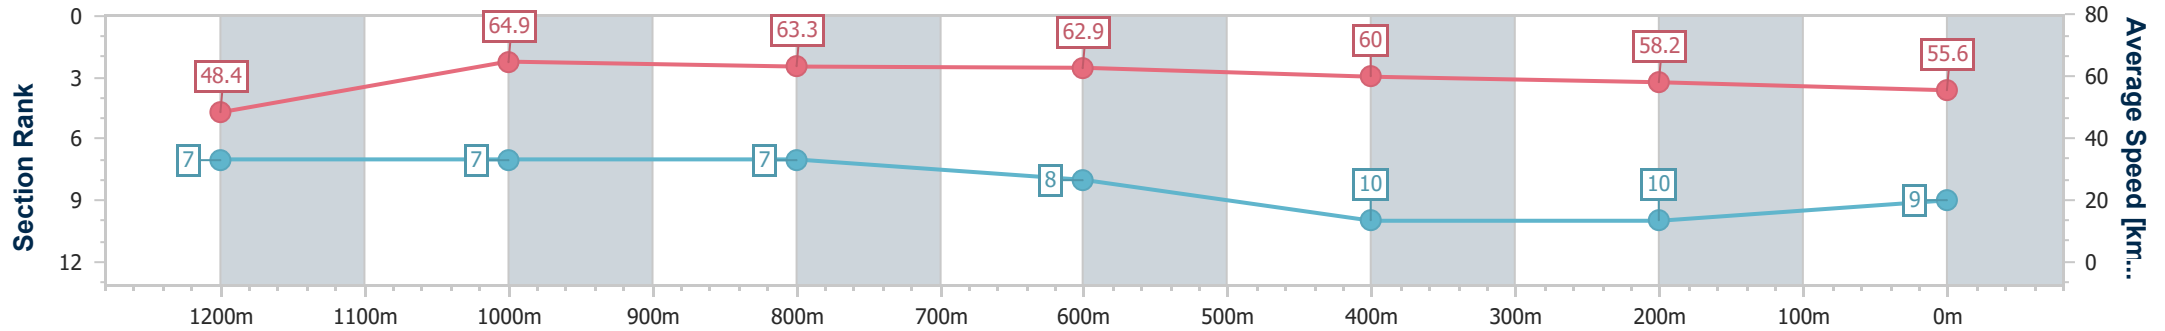

Horse/Jockey Name	Arctic Dasher
Final Rank	9
Fastest Section Time (Section)	0:11.12 (1200m)
Top Speed [km/h] (Section)	66.0 (1200m)
Race State	Finished

Ladbrokes Cannon Park QLD Professional
Race 3: THANK YOU SEAN & THE IPSWICH TURF CLUB
TRACK TEAM QTIS Maiden Handicap - 1400m

30 December 2023 - 13:34

Track Rating: Soft 5, Weather: Fine, Rail Position: +1.5m 1000m-350m

Section	Overall	1200m	1000m	800m	600m	400m	200m
Section Times	1:26.58 [9] (0:14.91)	1:11.67 [7] (0:11.12)	1:00.55 [7] (0:11.38)	0:49.17 [7] (0:11.46)	0:37.71 [8] (0:12.24)	0:25.47 [10] (0:12.54)	0:12.93 [10] (0:12.93)
Average Speed [km/h]	48.4	64.9	63.3	62.9	60.0	58.2	55.6
Top Speed [km/h]	65.2	66.0	64.9	63.6	61.4	59.0	57.2
Avg. Dist. to Rail [m]	3.0	1.2	0.9	3.0	3.0	5.6	6.5
Avg. Stride Freq. [Hz]	2.2	2.3	2.2	2.3	2.2	2.2	2.2
Avg. Stride Length [m]	6.0	7.9	7.7	7.6	7.4	7.3	7.1

- [ ] Ranking at each section and finish
- -.-.- No data available at this section
- NA No data available