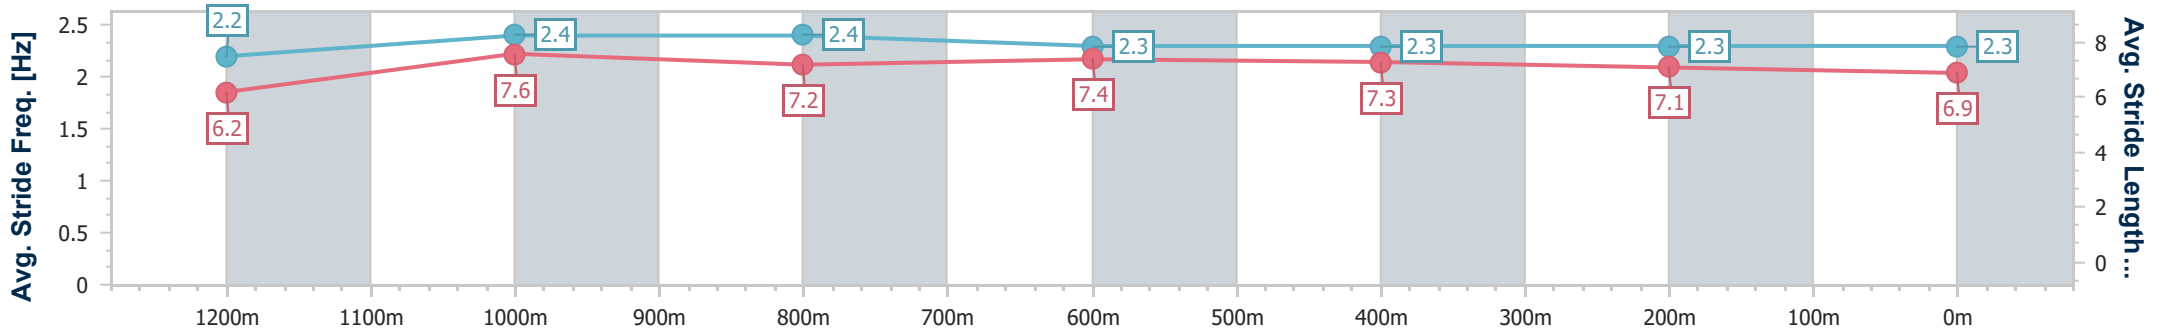

Horse/Jockey Name	Fanciful Mr Fox
Final Rank	1
Fastest Section Time (Section)	0:10.76 (1200m)
Top Speed [km/h] (Section)	67.8 (1200m)
Race State	Finished

Ladbrokes Cannon Park QLD Professional
Race 3: THANK YOU SEAN & THE IPSWICH TURF CLUB
TRACK TEAM QTIS Maiden Handicap - 1400m

30 December 2023 - 13:34

Track Rating: Soft 5, Weather: Fine, Rail Position: +1.5m 1000m-350m

Section	Overall	1200m	1000m	800m	600m	400m	200m
Section Times	1:24.98 [1] (0:14.37)	1:10.61 [2] (0:10.76)	0:59.85 [1] (0:11.54)	0:48.31 [1] (0:11.69)	0:36.62 [1] (0:11.94)	0:24.68 [1] (0:12.09)	0:12.59 [1] (0:12.59)
Average Speed [km/h]	50.0	66.6	62.0	61.6	60.2	59.4	57.1
Top Speed [km/h]	67.7	67.8	64.0	61.9	61.9	60.4	59.1
Avg. Dist. to Rail [m]	3.9	1.3	1.0	0.3	0.5	0.7	1.1
Avg. Stride Freq. [Hz]	2.2	2.4	2.4	2.3	2.3	2.3	2.3
Avg. Stride Length [m]	6.2	7.6	7.2	7.4	7.3	7.1	6.9

- [ ] Ranking at each section and finish
- -.-.- No data available at this section
- NA No data available