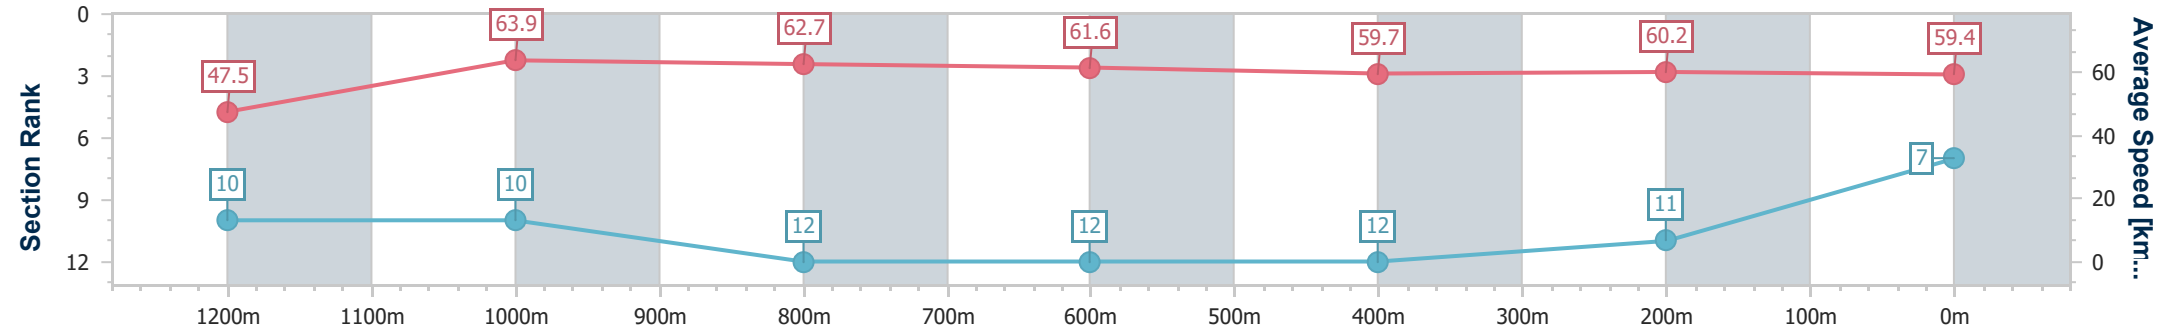

Horse/Jockey Name	Shadow Eclipse
Final Rank	7
Fastest Section Time (Section)	0:11.20 (1200m)
Top Speed [km/h] (Section)	65.2 (1200m)
Race State	Finished

Ladbrokes Cannon Park QLD Professional
Race 3: THANK YOU SEAN & THE IPSWICH TURF CLUB
TRACK TEAM QTIS Maiden Handicap - 1400m

30 December 2023 - 13:34

Track Rating: Soft 5, Weather: Fine, Rail Position: +1.5m 1000m-350m

Section	Overall	1200m	1000m	800m	600m	400m	200m							
Section Times	1:25.95 [7] (0:15.18)	1:10.77 [10] (0:11.20)	0:59.57 [10] (0:11.44)	0:48.13 [12] (0:11.66)	0:36.47 [12] (0:12.21)	0:24.26 [12] (0:12.15)	0:12.11 [11] (0:12.11)							
Average Speed [km/h]	47.5	63.9	62.7	61.6	59.7	60.2	59.4							
Top Speed [km/h]	63.1	65.2	63.3	62.9	60.9	61.6	60.9							
Avg. Dist. to Rail [m]	2.3	0.6	1.1	0.4	1.7	6.9	9.4							
Avg. Stride Freq. [Hz]	---	---	---	---	---	---	---							
Avg. Stride Length [m]	---	---	---	---	---	---	---							

- [ ] Ranking at each section and finish
- --- No data available at this section
- NA No data available