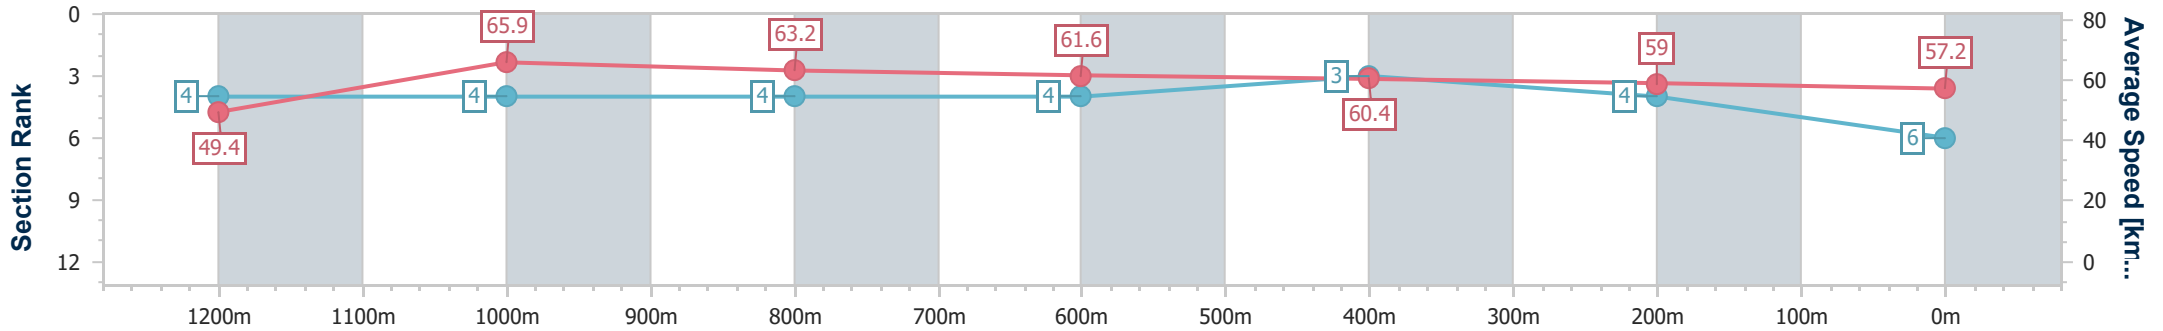

Horse/Jockey Name	Tycoon Grace
Final Rank	6
Fastest Section Time (Section)	0:10.92 (1200m)
Top Speed [km/h] (Section)	67.5 (Overall)
Race State	Finished

Ladbrokes Cannon Park QLD Professional
Race 3: THANK YOU SEAN & THE IPSWICH TURF CLUB
TRACK TEAM QTIS Maiden Handicap - 1400m

30 December 2023 - 13:34

Track Rating: Soft 5, Weather: Fine, Rail Position: +1.5m 1000m-350m

Section	Overall	1200m	1000m	800m	600m	400m	200m
Section Times	1:25.61 [6] (0:14.61)	1:11.00 [4] (0:10.92)	1:00.08 [4] (0:11.42)	0:48.66 [4] (0:11.66)	0:37.00 [4] (0:12.10)	0:24.90 [3] (0:12.30)	0:12.60 [4] (0:12.60)
Average Speed [km/h]	49.4	65.9	63.2	61.6	60.4	59.0	57.2
Top Speed [km/h]	67.5	67.4	64.6	62.9	62.8	60.2	59.3
Avg. Dist. to Rail [m]	2.8	0.6	0.8	2.4	2.4	3.6	4.5
Avg. Stride Freq. [Hz]	2.3	2.4	2.3	2.3	2.3	2.3	2.3
Avg. Stride Length [m]	6.0	7.7	7.6	7.5	7.3	7.1	6.9

- [ ] Ranking at each section and finish
- -.-.- No data available at this section
- NA No data available