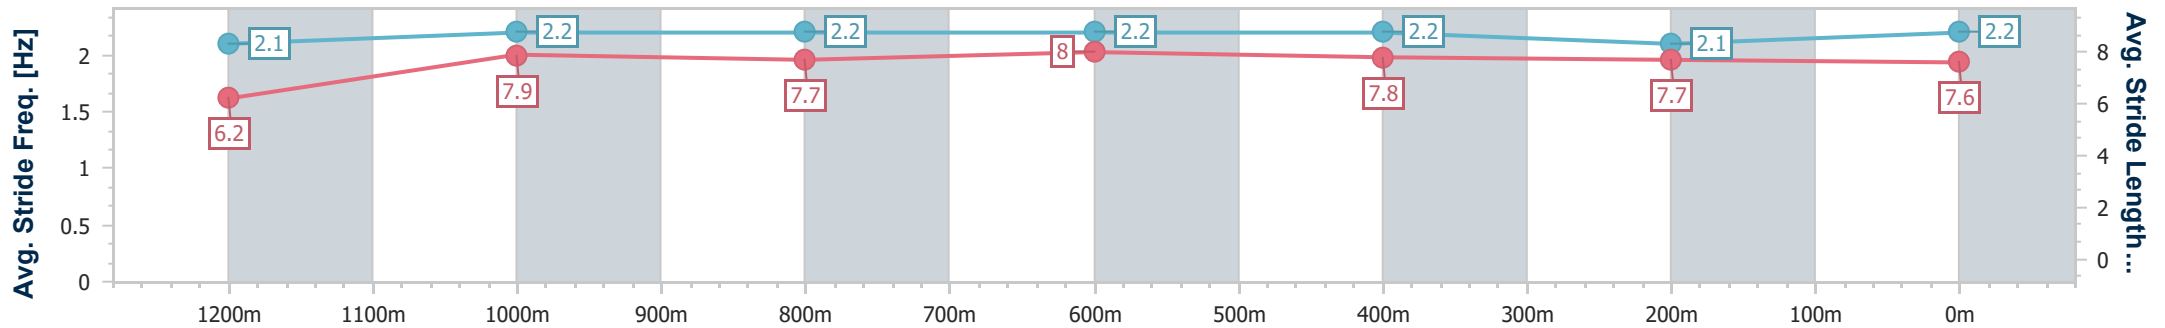

Horse/Jockey Name	Liza In Lights
Final Rank	5
Fastest Section Time (Section)	0:11.11 (1200m)
Top Speed [km/h] (Section)	65.4 (1200m)
Race State	Finished

Ladbrokes Cannon Park QLD Professional
Race 3: THANK YOU SEAN & THE IPSWICH TURF CLUB
TRACK TEAM QTIS Maiden Handicap - 1400m

30 December 2023 - 13:34

Track Rating: Soft 5, Weather: Fine, Rail Position: +1.5m 1000m-350m

Section	Overall	1200m	1000m	800m	600m	400m	200m
Section Times	1:25.57 [5] (0:15.46)	1:10.11 [12] (0:11.11)	0:59.00 [12] (0:11.25)	0:47.75 [11] (0:11.30)	0:36.45 [10] (0:11.96)	0:24.49 [9] (0:12.32)	0:12.17 [7] (0:12.17)
Average Speed [km/h]	46.7	64.5	64.1	63.8	60.7	58.6	59.1
Top Speed [km/h]	65.1	65.4	64.9	65.0	62.0	60.2	60.3
Avg. Dist. to Rail [m]	3.5	0.5	0.7	2.2	1.1	3.0	6.2
Avg. Stride Freq. [Hz]	2.1	2.2	2.2	2.2	2.2	2.1	2.2
Avg. Stride Length [m]	6.2	7.9	7.7	8.0	7.8	7.7	7.6

- [ ] Ranking at each section and finish
- -.-.- No data available at this section
- NA No data available