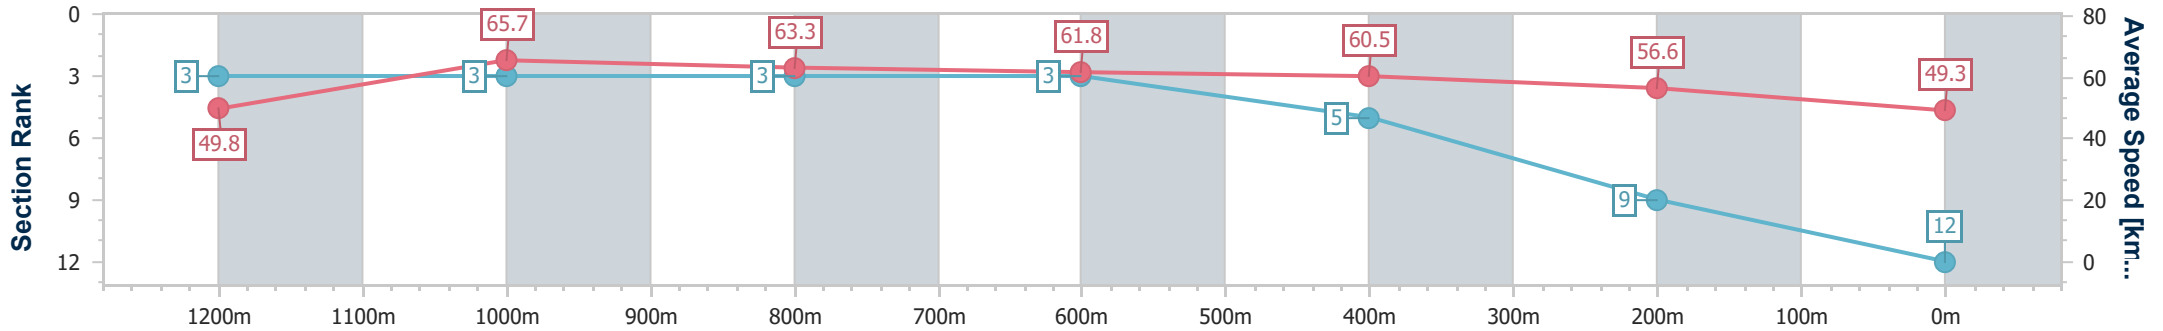

Horse/Jockey Name	Kai Come
Final Rank	12
Fastest Section Time (Section)	0:10.94 (1200m)
Top Speed [km/h] (Section)	67.0 (1200m)
Race State	Finished

Ladbrokes Cannon Park QLD Professional
Race 3: THANK YOU SEAN & THE IPSWICH TURF CLUB
TRACK TEAM QTIS Maiden Handicap - 1400m

30 December 2023 - 13:34

Track Rating: Soft 5, Weather: Fine, Rail Position: +1.5m 1000m-350m

Section	Overall	1200m	1000m	800m	600m	400m	200m
Section Times	1:28.19 [12] (0:14.51)	1:13.68 [3] (0:10.94)	1:02.74 [3] (0:11.45)	0:51.29 [3] (0:11.65)	0:39.64 [3] (0:12.21)	0:27.43 [5] (0:12.86)	0:14.57 [9] (0:14.57)
Average Speed [km/h]	49.8	65.7	63.3	61.8	60.5	56.6	49.3
Top Speed [km/h]	66.8	67.0	65.8	62.2	62.0	59.2	53.9
Avg. Dist. to Rail [m]	4.2	0.5	1.3	3.5	3.8	5.1	3.8
Avg. Stride Freq. [Hz]	2.3	2.4	2.3	2.3	2.3	2.2	2.1
Avg. Stride Length [m]	5.9	7.7	7.5	7.6	7.3	7.0	6.5

- [ ] Ranking at each section and finish
- -.-.- No data available at this section
- NA No data available