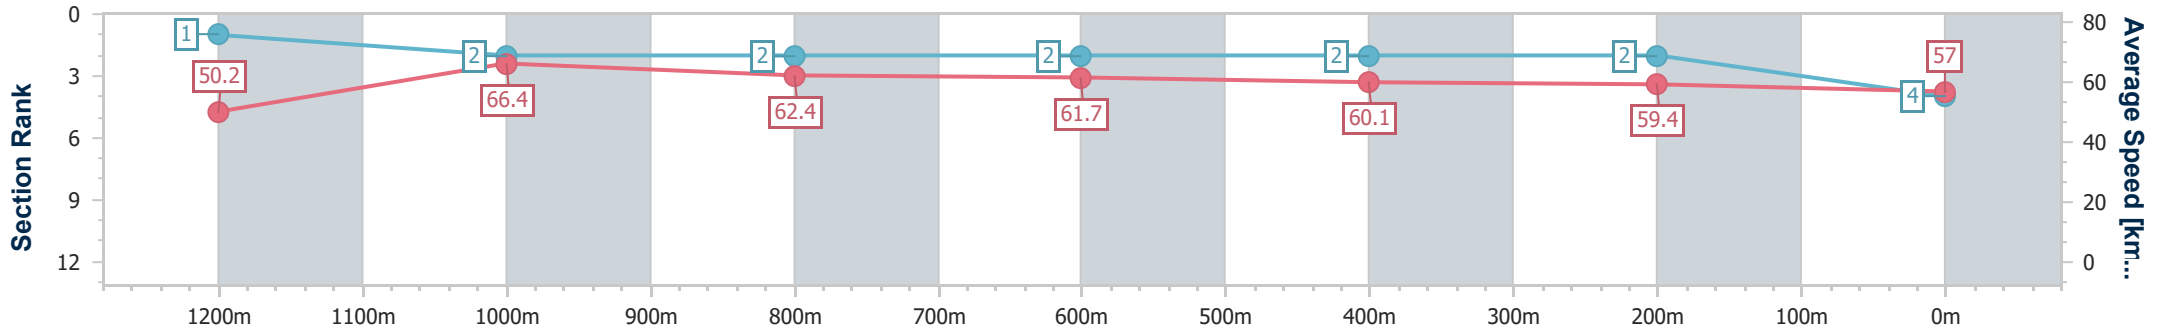

Horse/Jockey Name	Keep On Running
Final Rank	4
Fastest Section Time (Section)	0:10.88 (1200m)
Top Speed [km/h] (Section)	68.5 (Overall)
Race State	Finished

Ladbrokes Cannon Park QLD Professional
Race 3: THANK YOU SEAN & THE IPSWICH TURF CLUB
TRACK TEAM QTIS Maiden Handicap - 1400m

30 December 2023 - 13:34

Track Rating: Soft 5, Weather: Fine, Rail Position: +1.5m 1000m-350m

Section	Overall	1200m	1000m	800m	600m	400m	200m
Section Times	1:25.40 [4] (0:14.35)	1:11.05 [1] (0:10.88)	1:00.17 [2] (0:11.50)	0:48.67 [2] (0:11.69)	0:36.98 [2] (0:12.18)	0:24.80 [2] (0:12.21)	0:12.59 [2] (0:12.59)
Average Speed [km/h]	50.2	66.4	62.4	61.7	60.1	59.4	57.0
Top Speed [km/h]	68.5	67.6	64.5	62.8	61.6	59.9	59.3
Avg. Dist. to Rail [m]	3.9	0.3	0.9	2.6	2.7	4.0	5.6
Avg. Stride Freq. [Hz]	2.3	2.3	2.3	2.2	2.2	2.2	2.2
Avg. Stride Length [m]	6.0	8.1	7.6	7.7	7.7	7.5	7.3

- [ ] Ranking at each section and finish
- -.-.- No data available at this section
- NA No data available