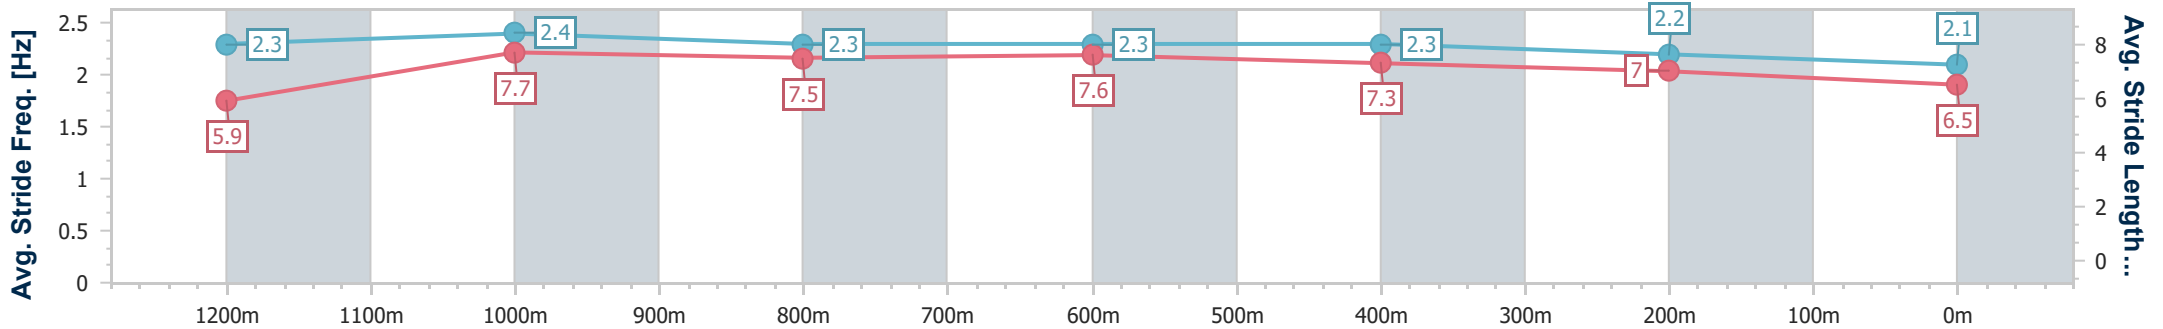

Horse/Jockey Name	Kai Come
Final Rank	12
Fastest Section Time (Section)	0:10.94 (1200m)
Top Speed [km/h] (Section)	67.0 (1200m)
Race State	Finished

Ladbrokes Cannon Park QLD Professional
Race 3: THANK YOU SEAN & THE IPSWICH TURF CLUB
TRACK TEAM QTIS Maiden Handicap - 1400m

30 December 2023 - 13:34

Track Rating: Soft 5, Weather: Fine, Rail Position: +1.5m 1000m-350m

Section	Overall	1200m	1000m	800m	600m	400m	200m
Section Times	1:28.19 [12] (0:14.51)	1:13.68 [3] (0:10.94)	1:02.74 [3] (0:11.45)	0:51.29 [3] (0:11.65)	0:39.64 [3] (0:12.21)	0:27.43 [5] (0:12.86)	0:14.57 [9] (0:14.57)
Average Speed [km/h]	49.8	65.7	63.3	61.8	60.5	56.6	49.3
Top Speed [km/h]	66.8	67.0	65.8	62.2	62.0	59.2	53.9
Avg. Dist. to Rail [m]	4.2	0.5	1.3	3.5	3.8	5.1	3.8
Avg. Stride Freq. [Hz]	2.3	2.4	2.3	2.3	2.3	2.2	2.1
Avg. Stride Length [m]	5.9	7.7	7.5	7.6	7.3	7.0	6.5

- [ ] Ranking at each section and finish
- -.-.- No data available at this section
- NA No data available