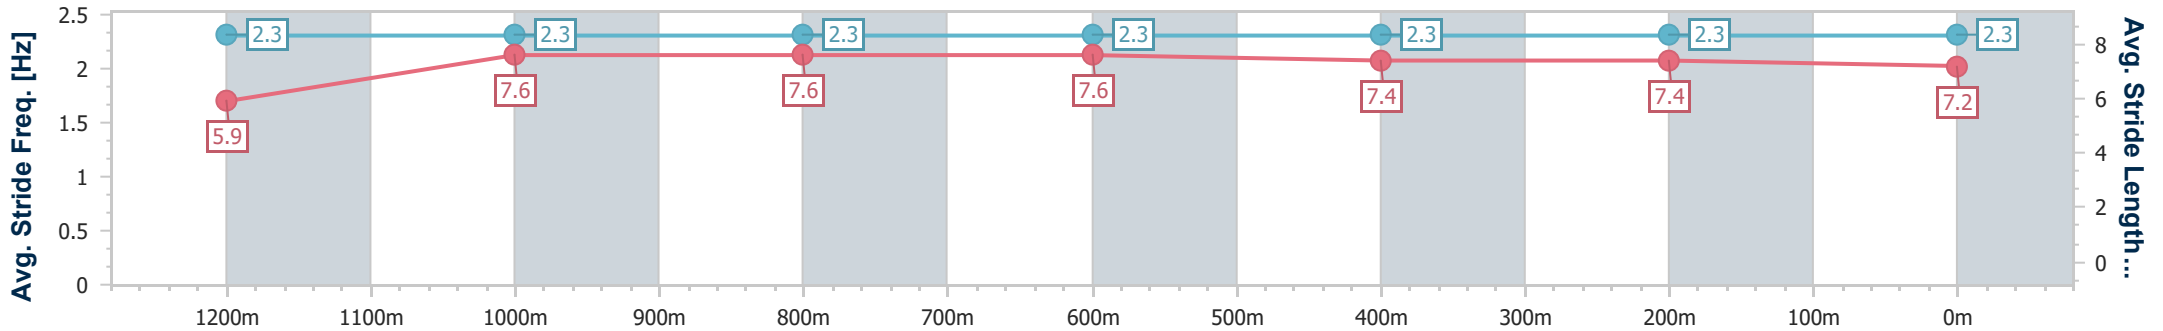

Horse/Jockey Name	Alontro
Final Rank	2
Fastest Section Time (Section)	0:11.03 (1200m)
Top Speed [km/h] (Section)	67.0 (1200m)
Race State	Finished

Ladbrokes Cannon Park QLD Professional
Race 3: THANK YOU SEAN & THE IPSWICH TURF CLUB
TRACK TEAM QTIS Maiden Handicap - 1400m

30 December 2023 - 13:34

Track Rating: Soft 5, Weather: Fine, Rail Position: +1.5m 1000m-350m

Section	Overall	1200m	1000m	800m	600m	400m	200m						
Section Times	1:25.11 [2] (0:14.74)	1:10.37 [6] (0:11.03)	0:59.34 [6] (0:11.35)	0:47.99 [6] (0:11.64)	0:36.35 [7] (0:12.13)	0:24.22 [7] (0:12.22)	0:12.00 [5]						
Average Speed [km/h]	48.8	65.1	63.4	61.7	60.1	59.7	59.8						
Top Speed [km/h]	66.8	67.0	64.4	62.5	61.8	61.9	61.6						
Avg. Dist. to Rail [m]	3.3	0.4	0.6	1.3	1.8	3.8	4.0						
Avg. Stride Freq. [Hz]	2.3	2.3	2.3	2.3	2.3	2.3	2.3						
Avg. Stride Length [m]	5.9	7.6	7.6	7.6	7.4	7.4	7.2						

- [ ] Ranking at each section and finish
- -.-.- No data available at this section
- NA No data available