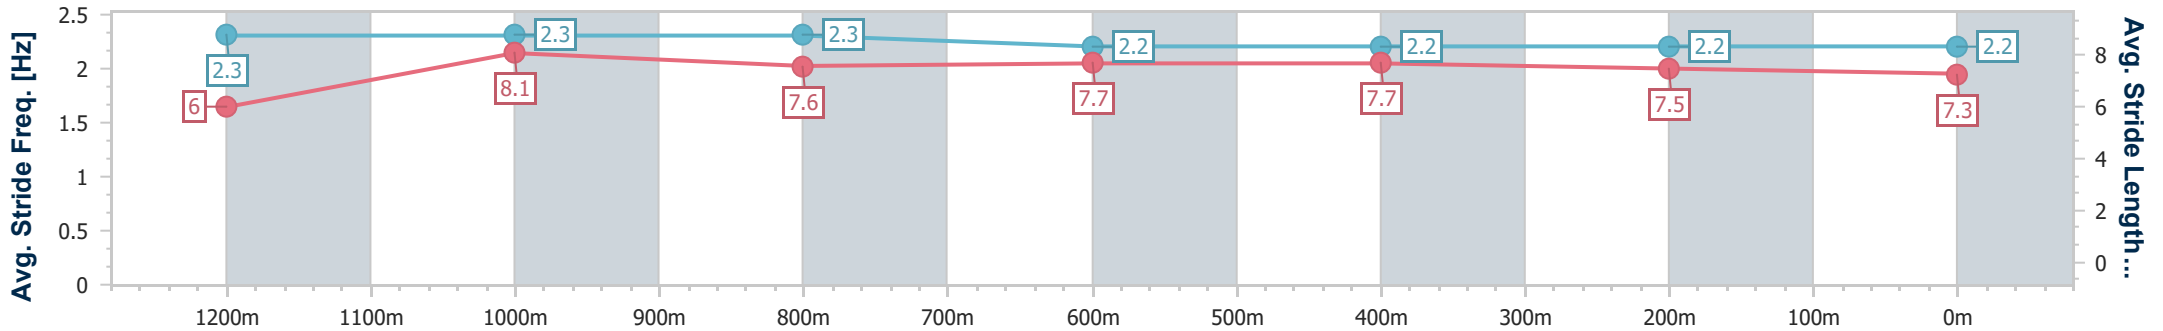

Horse/Jockey Name	Keep On Running
Final Rank	4
Fastest Section Time (Section)	0:10.88 (1200m)
Top Speed [km/h] (Section)	68.5 (Overall)
Race State	Finished

Ladbrokes Cannon Park QLD Professional
Race 3: THANK YOU SEAN & THE IPSWICH TURF CLUB
TRACK TEAM QTIS Maiden Handicap - 1400m

30 December 2023 - 13:34

Track Rating: Soft 5, Weather: Fine, Rail Position: +1.5m 1000m-350m

Section	Overall	1200m	1000m	800m	600m	400m	200m
Section Times	1:25.40 [4] (0:14.35)	1:11.05 [1] (0:10.88)	1:00.17 [2] (0:11.50)	0:48.67 [2] (0:11.69)	0:36.98 [2] (0:12.18)	0:24.80 [2] (0:12.21)	0:12.59 [2] (0:12.59)
Average Speed [km/h]	50.2	66.4	62.4	61.7	60.1	59.4	57.0
Top Speed [km/h]	68.5	67.6	64.5	62.8	61.6	59.9	59.3
Avg. Dist. to Rail [m]	3.9	0.3	0.9	2.6	2.7	4.0	5.6
Avg. Stride Freq. [Hz]	2.3	2.3	2.3	2.2	2.2	2.2	2.2
Avg. Stride Length [m]	6.0	8.1	7.6	7.7	7.7	7.5	7.3

- [ ] Ranking at each section and finish
- -.-.- No data available at this section
- NA No data available