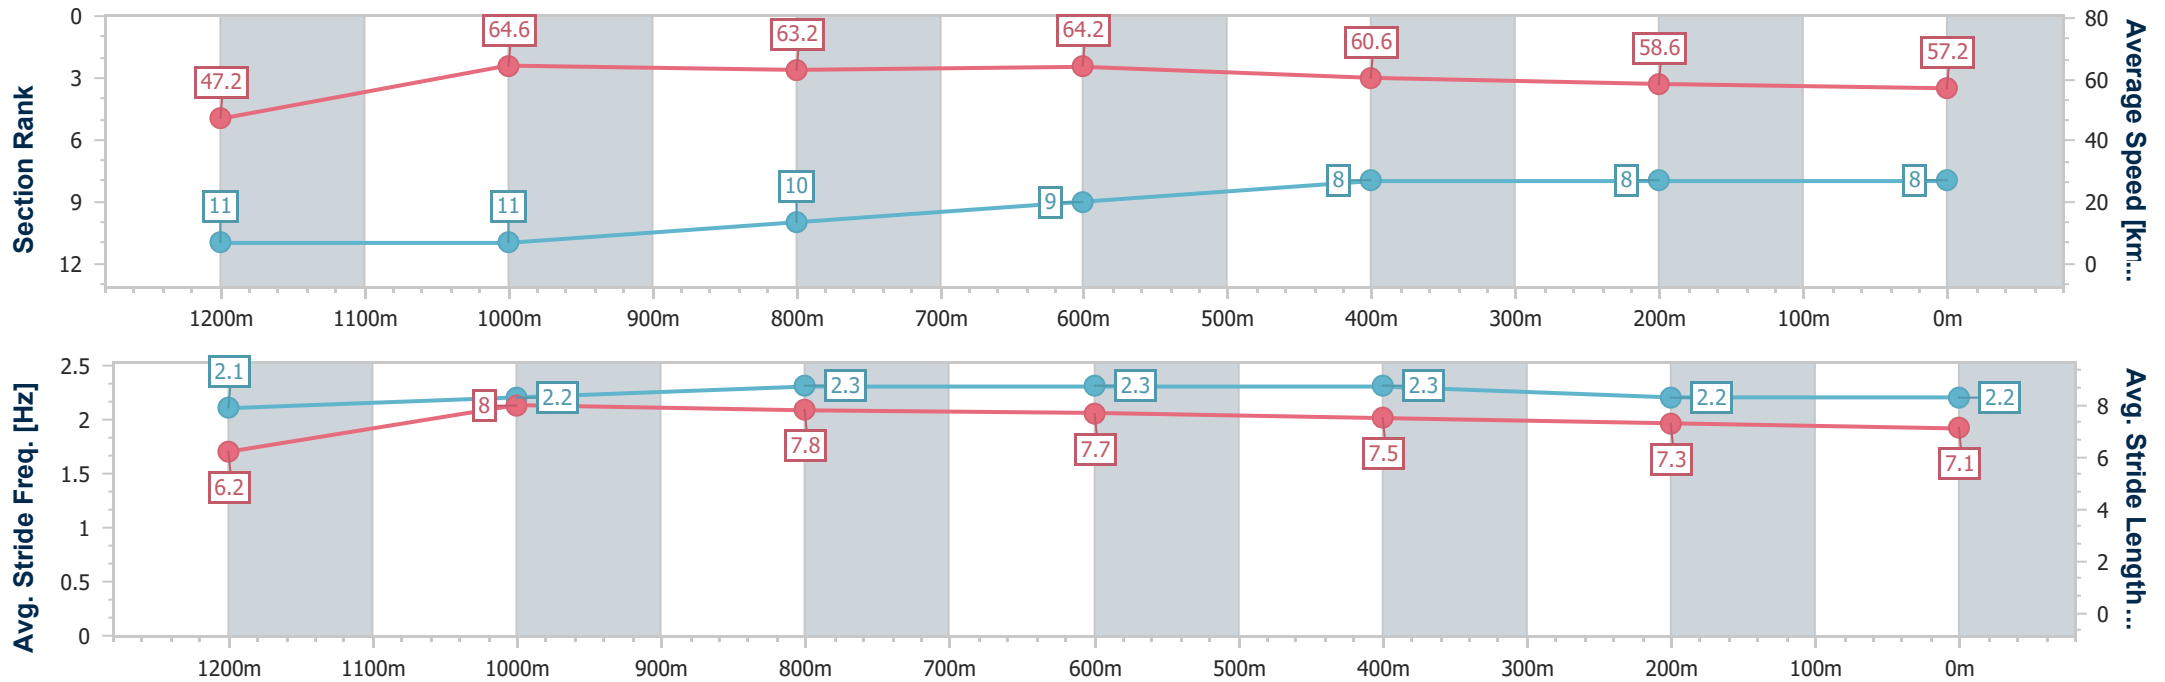

Horse/Jockey Name	Imperium
Final Rank	8
Fastest Section Time (Section)	0:11.16 (1200m)
Top Speed [km/h] (Section)	66.9 (1200m)
Race State	Finished

Ladbrokes Cannon Park QLD Professional
Race 3: THANK YOU SEAN & THE IPSWICH TURF CLUB
TRACK TEAM QTIS Maiden Handicap - 1400m

30 December 2023 - 13:34

Track Rating: Soft 5, Weather: Fine, Rail Position: +1.5m 1000m-350m

Section	Overall	1200m	1000m	800m	600m	400m	200m
Section Times	1:25.97 [8] (0:15.25)	1:10.72 [11] (0:11.16)	0:59.56 [11] (0:11.39)	0:48.17 [10] (0:11.18)	0:36.99 [9] (0:12.05)	0:24.94 [8] (0:12.39)	0:12.55 [8] (0:12.55)
Average Speed [km/h]	47.2	64.6	63.2	64.2	60.6	58.6	57.2
Top Speed [km/h]	64.7	66.9	64.4	65.5	63.3	59.4	58.7
Avg. Dist. to Rail [m]	3.0	0.9	0.7	3.2	2.6	4.3	6.0
Avg. Stride Freq. [Hz]	2.1	2.2	2.3	2.3	2.3	2.2	2.2
Avg. Stride Length [m]	6.2	8.0	7.8	7.7	7.5	7.3	7.1

- [ ] Ranking at each section and finish
- -.-.- No data available at this section
- NA No data available