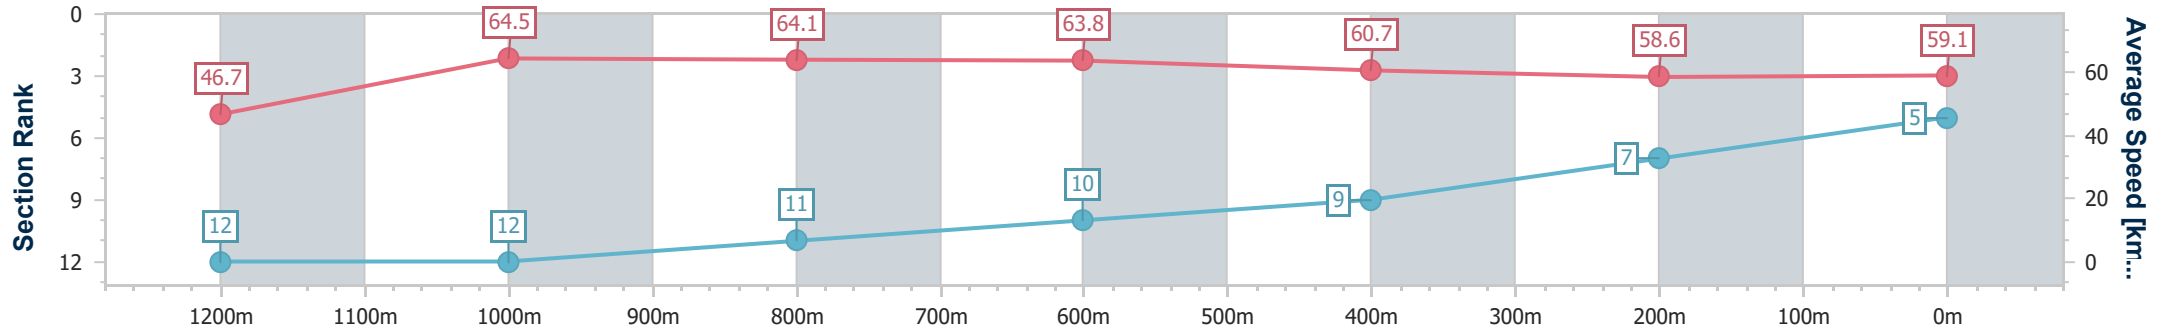

Horse/Jockey Name	Liza In Lights
Final Rank	5
Fastest Section Time (Section)	0:11.11 (1200m)
Top Speed [km/h] (Section)	65.4 (1200m)
Race State	Finished

Ladbrokes Cannon Park QLD Professional
Race 3: THANK YOU SEAN & THE IPSWICH TURF CLUB
TRACK TEAM QTIS Maiden Handicap - 1400m

30 December 2023 - 13:34

Track Rating: Soft 5, Weather: Fine, Rail Position: +1.5m 1000m-350m

Section	Overall	1200m	1000m	800m	600m	400m	200m
Section Times	1:25.57 [5] (0:15.46)	1:10.11 [12] (0:11.11)	0:59.00 [12] (0:11.25)	0:47.75 [11] (0:11.30)	0:36.45 [10] (0:11.96)	0:24.49 [9] (0:12.32)	0:12.17 [7] (0:12.17)
Average Speed [km/h]	46.7	64.5	64.1	63.8	60.7	58.6	59.1
Top Speed [km/h]	65.1	65.4	64.9	65.0	62.0	60.2	60.3
Avg. Dist. to Rail [m]	3.5	0.5	0.7	2.2	1.1	3.0	6.2
Avg. Stride Freq. [Hz]	2.1	2.2	2.2	2.2	2.2	2.1	2.2
Avg. Stride Length [m]	6.2	7.9	7.7	8.0	7.8	7.7	7.6

- [ ] Ranking at each section and finish
- -.-.- No data available at this section
- NA No data available