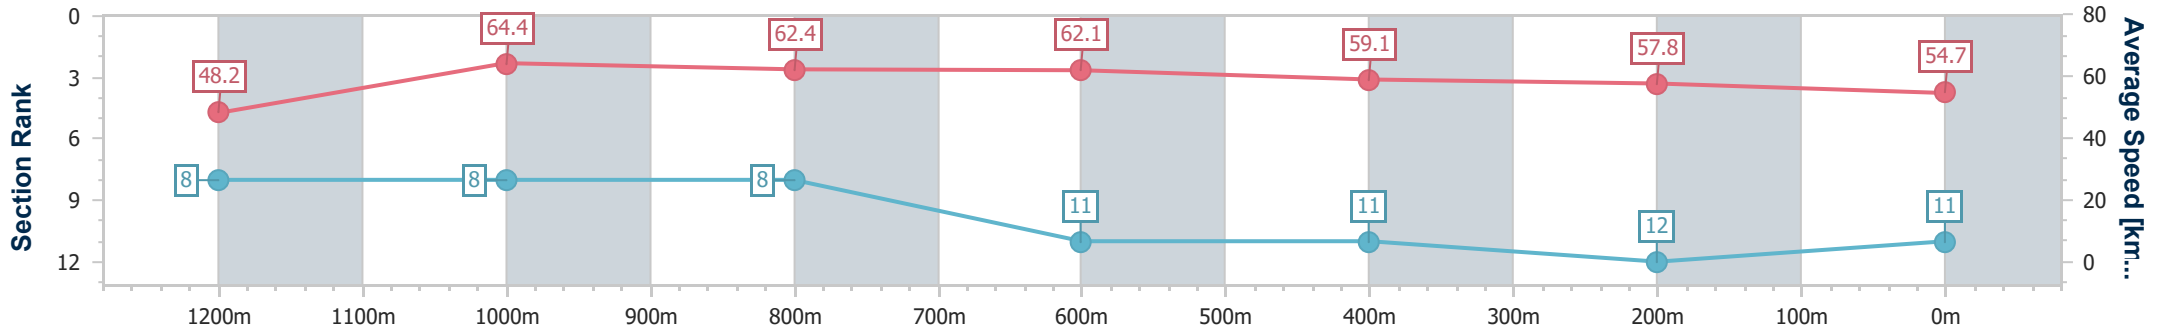

Horse/Jockey Name	Amber's Power
Final Rank	11
Fastest Section Time (Section)	0:11.17 (1200m)
Top Speed [km/h] (Section)	66.0 (1200m)
Race State	Finished

Ladbrokes Cannon Park QLD Professional
Race 3: THANK YOU SEAN & THE IPSWICH TURF CLUB
TRACK TEAM QTIS Maiden Handicap - 1400m

30 December 2023 - 13:34

Track Rating: Soft 5, Weather: Fine, Rail Position: +1.5m 1000m-350m

Section	Overall	1200m	1000m	800m	600m	400m	200m
Section Times	1:27.24 [11] (0:14.97)	1:12.27 [8] (0:11.17)	1:01.10 [8] (0:11.48)	0:49.62 [8] (0:11.58)	0:38.04 [11] (0:12.30)	0:25.74 [11] (0:12.58)	0:13.16 [12] (0:13.16)
Average Speed [km/h]	48.2	64.4	62.4	62.1	59.1	57.8	54.7
Top Speed [km/h]	65.0	66.0	63.1	63.0	61.1	58.5	58.0
Avg. Dist. to Rail [m]	2.9	0.5	0.9	0.8	1.3	4.5	5.9
Avg. Stride Freq. [Hz]	2.2	2.4	2.3	2.3	2.2	2.2	2.1
Avg. Stride Length [m]	6.0	7.5	7.5	7.5	7.3	7.2	7.0

- [ ] Ranking at each section and finish
- -.-.- No data available at this section
- NA No data available