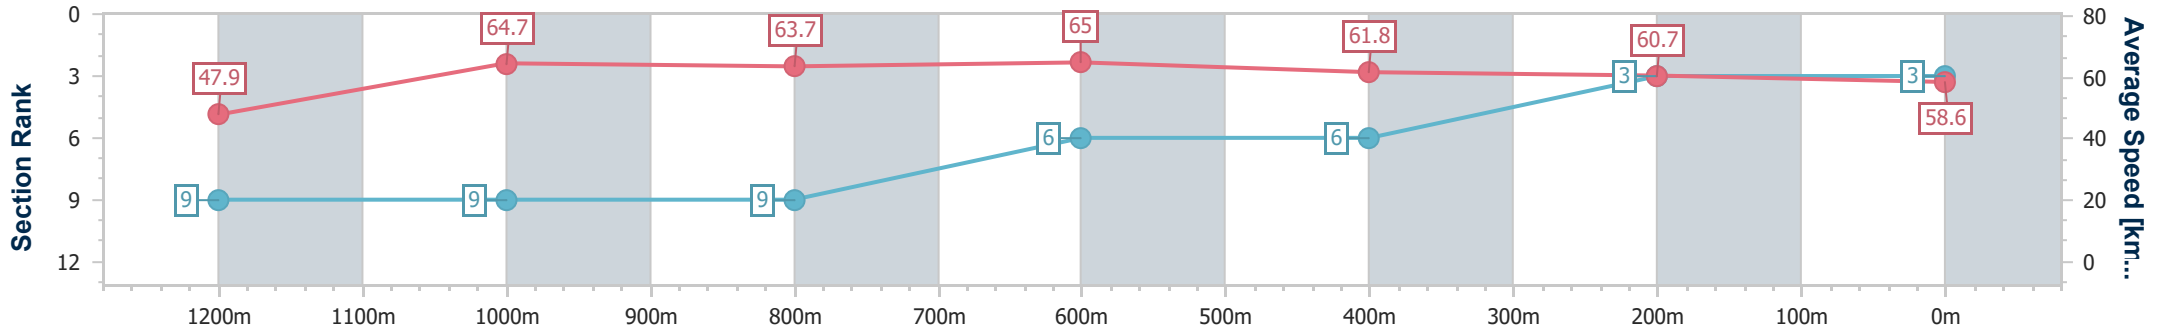

Horse/Jockey Name	Great Survey
Final Rank	3
Fastest Section Time (Section)	0:11.07 (800m)
Top Speed [km/h] (Section)	66.8 (800m)
Race State	Finished

Ladbrokes Cannon Park QLD Professional
Race 3: THANK YOU SEAN & THE IPSWICH TURF CLUB
TRACK TEAM QTIS Maiden Handicap - 1400m

30 December 2023 - 13:34

Track Rating: Soft 5, Weather: Fine, Rail Position: +1.5m 1000m-350m

Section	Overall	1200m	1000m	800m	600m	400m	200m
Section Times	1:25.14 [3] (0:15.07)	1:10.07 [9] (0:11.18)	0:58.89 [9] (0:11.43)	0:47.46 [9] (0:11.07)	0:36.39 [6] (0:12.02)	0:24.37 [6] (0:12.09)	0:12.28 [3] (0:12.28)
Average Speed [km/h]	47.9	64.7	63.7	65.0	61.8	60.7	58.6
Top Speed [km/h]	63.2	65.7	64.7	66.8	64.4	61.5	60.3
Avg. Dist. to Rail [m]	5.7	1.7	1.9	4.8	5.2	6.8	6.7
Avg. Stride Freq. [Hz]	2.1	2.3	2.3	2.3	2.3	2.3	2.2
Avg. Stride Length [m]	6.3	7.8	7.7	7.7	7.5	7.5	7.3

- [ ] Ranking at each section and finish
- -.-.- No data available at this section
- NA No data available