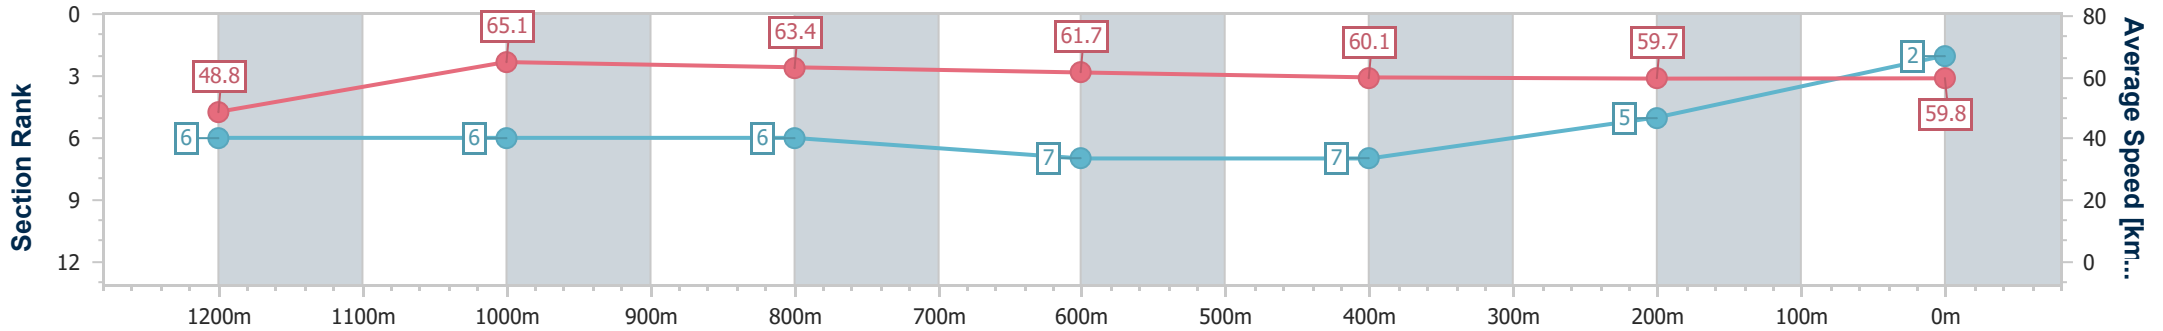

Horse/Jockey Name	Alontro
Final Rank	2
Fastest Section Time (Section)	0:11.03 (1200m)
Top Speed [km/h] (Section)	67.0 (1200m)
Race State	Finished

Ladbrokes Cannon Park QLD Professional
Race 3: THANK YOU SEAN & THE IPSWICH TURF CLUB
TRACK TEAM QTIS Maiden Handicap - 1400m

30 December 2023 - 13:34

Track Rating: Soft 5, Weather: Fine, Rail Position: +1.5m 1000m-350m

Section	Overall	1200m	1000m	800m	600m	400m	200m						
Section Times	1:25.11 [2] (0:14.74)	1:10.37 [6] (0:11.03)	0:59.34 [6] (0:11.35)	0:47.99 [6] (0:11.64)	0:36.35 [7] (0:12.13)	0:24.22 [7] (0:12.22)	0:12.00 [5]						
Average Speed [km/h]	48.8	65.1	63.4	61.7	60.1	59.7	59.8						
Top Speed [km/h]	66.8	67.0	64.4	62.5	61.8	61.9	61.6						
Avg. Dist. to Rail [m]	3.3	0.4	0.6	1.3	1.8	3.8	4.0						
Avg. Stride Freq. [Hz]	2.3	2.3	2.3	2.3	2.3	2.3	2.3						
Avg. Stride Length [m]	5.9	7.6	7.6	7.6	7.4	7.4	7.2						

- [ ] Ranking at each section and finish
- -.-.- No data available at this section
- NA No data available