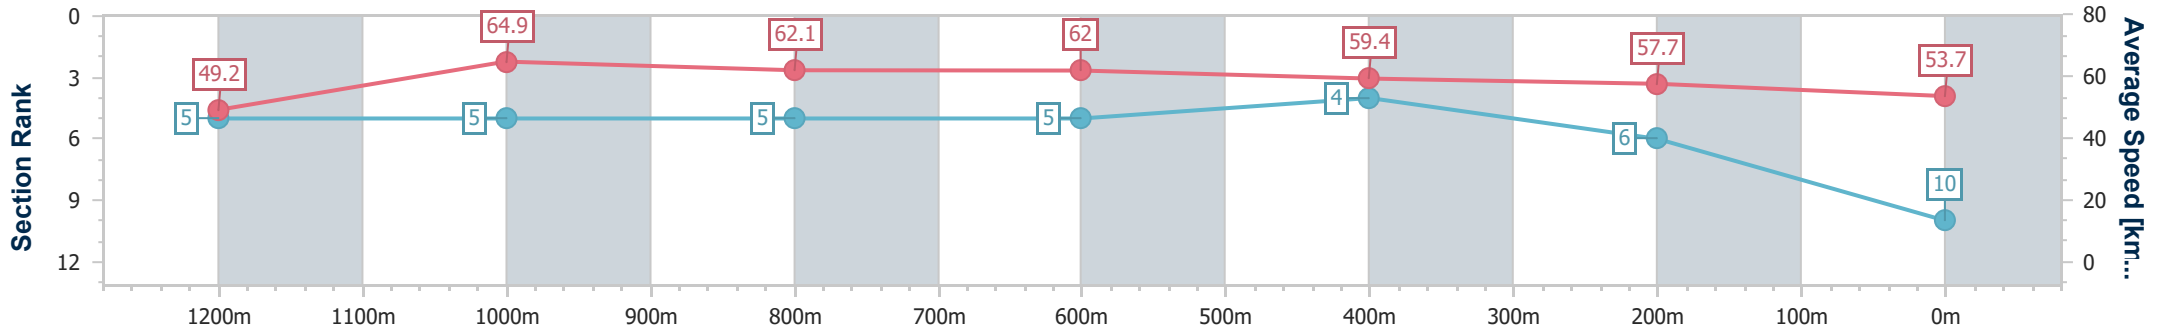

Horse/Jockey Name	Lord Prophet
Final Rank	10
Fastest Section Time (Section)	0:11.02 (1200m)
Top Speed [km/h] (Section)	66.4 (1200m)
Race State	Finished

Ladbrokes Cannon Park QLD Professional
Race 3: THANK YOU SEAN & THE IPSWICH TURF CLUB
TRACK TEAM QTIS Maiden Handicap - 1400m

30 December 2023 - 13:34

Track Rating: Soft 5, Weather: Fine, Rail Position: +1.5m 1000m-350m

Section	Overall	1200m	1000m	800m	600m	400m	200m
Section Times	1:26.61 [10] (0:14.62)	1:11.99 [5] (0:11.02)	1:00.97 [5] (0:11.44)	0:49.53 [5] (0:11.61)	0:37.92 [5] (0:12.05)	0:25.87 [4] (0:12.49)	0:13.38 [6] (0:13.38)
Average Speed [km/h]	49.2	64.9	62.1	62.0	59.4	57.7	53.7
Top Speed [km/h]	66.2	66.4	62.8	62.9	61.0	58.6	57.8
Avg. Dist. to Rail [m]	3.0	1.8	1.9	0.5	0.8	0.9	2.2
Avg. Stride Freq. [Hz]	2.2	2.3	2.3	2.3	2.2	2.2	2.2
Avg. Stride Length [m]	6.1	7.8	7.7	7.6	7.5	7.3	6.9

- [ ] Ranking at each section and finish
- -.-.- No data available at this section
- NA No data available