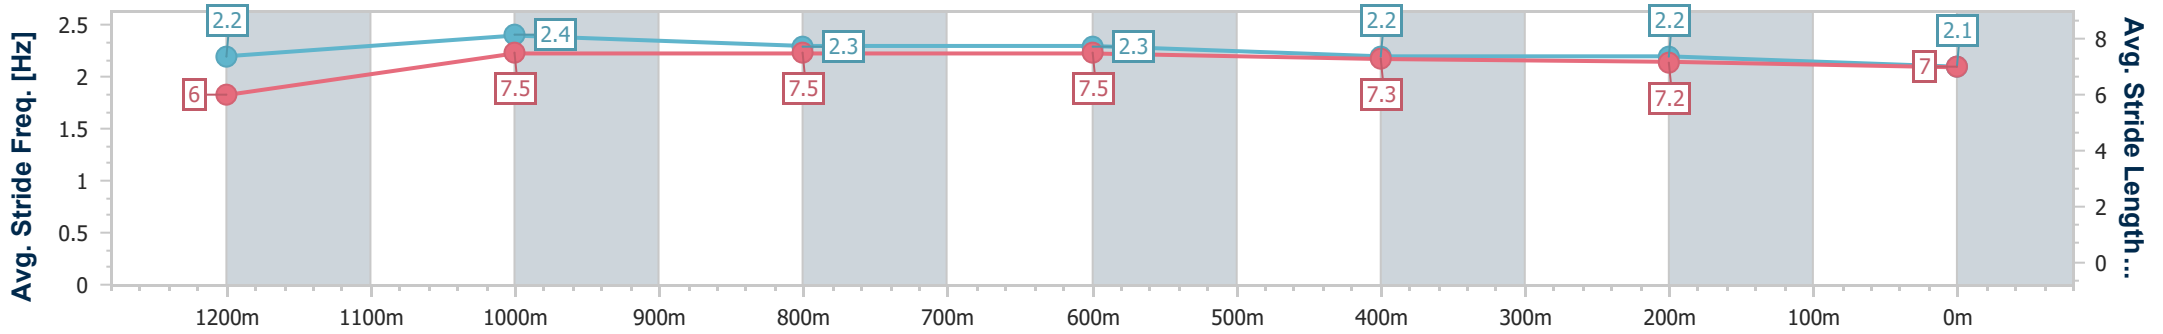

Horse/Jockey Name	Amber's Power
Final Rank	11
Fastest Section Time (Section)	0:11.17 (1200m)
Top Speed [km/h] (Section)	66.0 (1200m)
Race State	Finished

Ladbrokes Cannon Park QLD Professional
Race 3: THANK YOU SEAN & THE IPSWICH TURF CLUB
TRACK TEAM QTIS Maiden Handicap - 1400m

30 December 2023 - 13:34

Track Rating: Soft 5, Weather: Fine, Rail Position: +1.5m 1000m-350m

Section	Overall	1200m	1000m	800m	600m	400m	200m
Section Times	1:27.24 [11] (0:14.97)	1:12.27 [8] (0:11.17)	1:01.10 [8] (0:11.48)	0:49.62 [8] (0:11.58)	0:38.04 [11] (0:12.30)	0:25.74 [11] (0:12.58)	0:13.16 [12] (0:13.16)
Average Speed [km/h]	48.2	64.4	62.4	62.1	59.1	57.8	54.7
Top Speed [km/h]	65.0	66.0	63.1	63.0	61.1	58.5	58.0
Avg. Dist. to Rail [m]	2.9	0.5	0.9	0.8	1.3	4.5	5.9
Avg. Stride Freq. [Hz]	2.2	2.4	2.3	2.3	2.2	2.2	2.1
Avg. Stride Length [m]	6.0	7.5	7.5	7.5	7.3	7.2	7.0

- [ ] Ranking at each section and finish
- -.-.- No data available at this section
- NA No data available