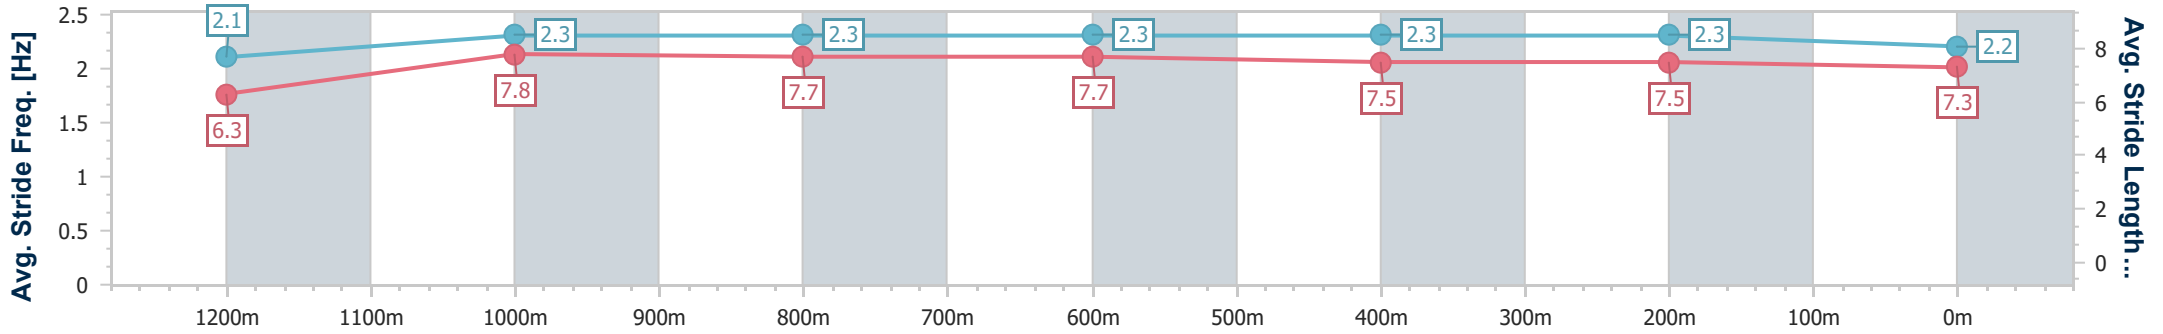

Horse/Jockey Name	Great Survey
Final Rank	3
Fastest Section Time (Section)	0:11.07 (800m)
Top Speed [km/h] (Section)	66.8 (800m)
Race State	Finished

Ladbrokes Cannon Park QLD Professional
Race 3: THANK YOU SEAN & THE IPSWICH TURF CLUB
TRACK TEAM QTIS Maiden Handicap - 1400m

30 December 2023 - 13:34

Track Rating: Soft 5, Weather: Fine, Rail Position: +1.5m 1000m-350m

Section	Overall	1200m	1000m	800m	600m	400m	200m
Section Times	1:25.14 [3] (0:15.07)	1:10.07 [9] (0:11.18)	0:58.89 [9] (0:11.43)	0:47.46 [9] (0:11.07)	0:36.39 [6] (0:12.02)	0:24.37 [6] (0:12.09)	0:12.28 [3] (0:12.28)
Average Speed [km/h]	47.9	64.7	63.7	65.0	61.8	60.7	58.6
Top Speed [km/h]	63.2	65.7	64.7	66.8	64.4	61.5	60.3
Avg. Dist. to Rail [m]	5.7	1.7	1.9	4.8	5.2	6.8	6.7
Avg. Stride Freq. [Hz]	2.1	2.3	2.3	2.3	2.3	2.3	2.2
Avg. Stride Length [m]	6.3	7.8	7.7	7.7	7.5	7.5	7.3

- [ ] Ranking at each section and finish
- -.-.- No data available at this section
- NA No data available