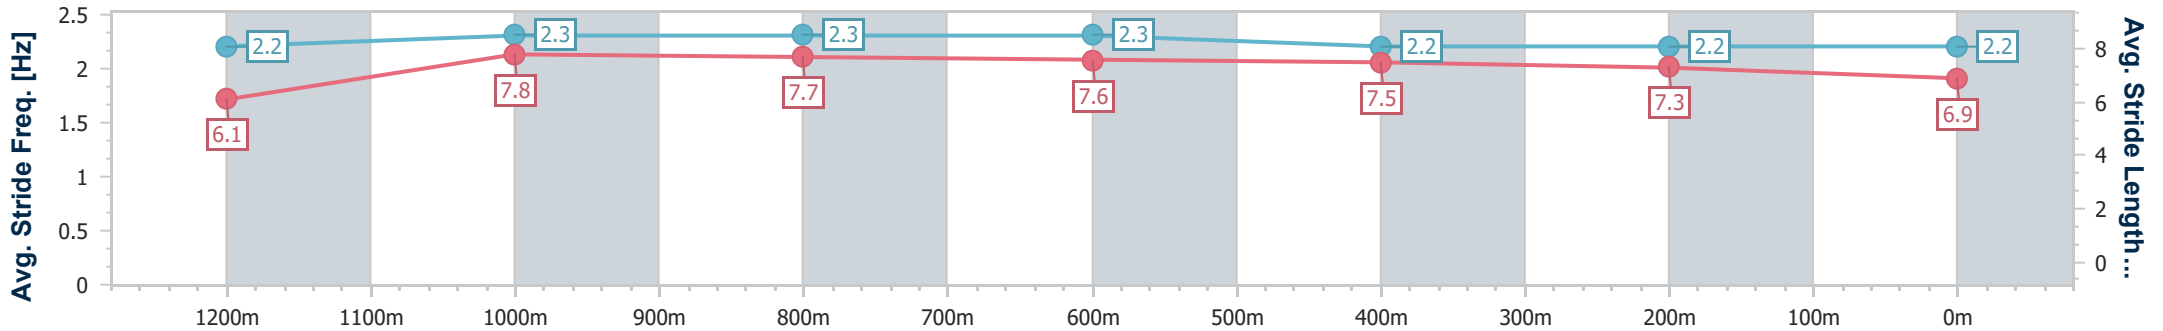

Horse/Jockey Name	Lord Prophet
Final Rank	10
Fastest Section Time (Section)	0:11.02 (1200m)
Top Speed [km/h] (Section)	66.4 (1200m)
Race State	Finished

Ladbrokes Cannon Park QLD Professional
Race 3: THANK YOU SEAN & THE IPSWICH TURF CLUB
TRACK TEAM QTIS Maiden Handicap - 1400m

30 December 2023 - 13:34

Track Rating: Soft 5, Weather: Fine, Rail Position: +1.5m 1000m-350m

Section	Overall	1200m	1000m	800m	600m	400m	200m
Section Times	1:26.61 [10] (0:14.62)	1:11.99 [5] (0:11.02)	1:00.97 [5] (0:11.44)	0:49.53 [5] (0:11.61)	0:37.92 [5] (0:12.05)	0:25.87 [4] (0:12.49)	0:13.38 [6] (0:13.38)
Average Speed [km/h]	49.2	64.9	62.1	62.0	59.4	57.7	53.7
Top Speed [km/h]	66.2	66.4	62.8	62.9	61.0	58.6	57.8
Avg. Dist. to Rail [m]	3.0	1.8	1.9	0.5	0.8	0.9	2.2
Avg. Stride Freq. [Hz]	2.2	2.3	2.3	2.3	2.2	2.2	2.2
Avg. Stride Length [m]	6.1	7.8	7.7	7.6	7.5	7.3	6.9

- [ ] Ranking at each section and finish
- -.-.- No data available at this section
- NA No data available