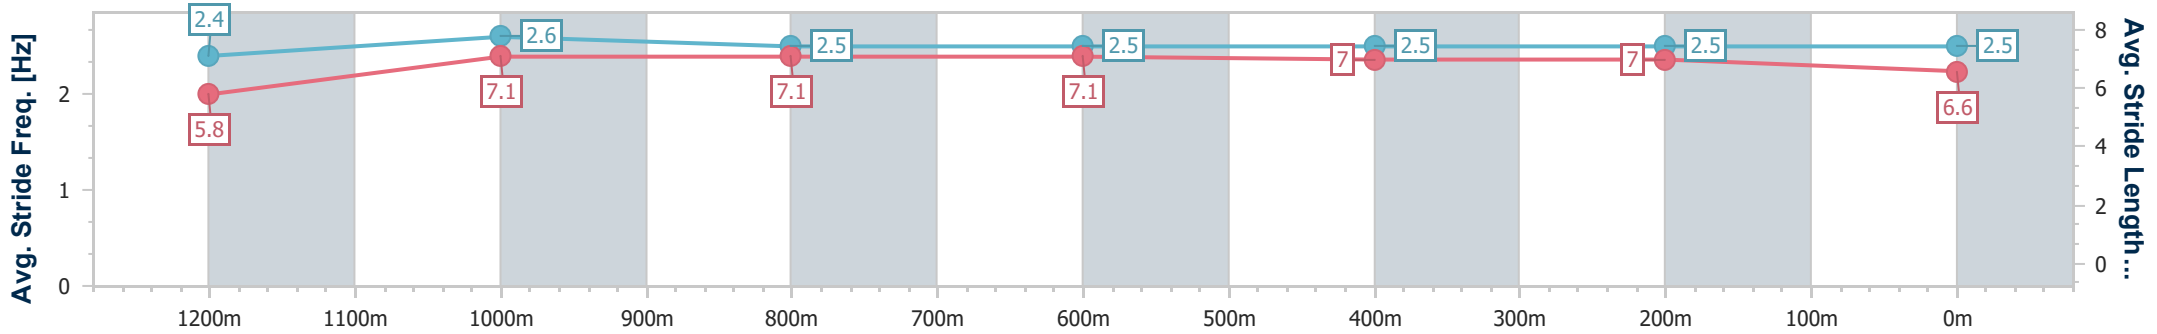

Horse/Jockey Name	The Big Goodbye
Final Rank	9
Fastest Section Time (Section)	0:10.76 (Overall)
Top Speed [km/h] (Section)	67.4 (1200m)
Race State	Finished

Doomben QLD Professional
Race 9: MAGIC MILLIONS THE BUFFERING - 1350m
30 December 2023 - 17:14
Track Rating: Soft 6, Weather: Overcast, Rail Position: +3m Entire

BRISBANE
RACING CLUB

Section	Overall	1200m	1000m	800m	600m	400m	200m
Section Times	1:20.01 [9] (0:10.76)	1:09.25 [4] (0:10.94)	0:58.31 [6] (0:11.25)	0:47.06 [6] (0:11.62)	0:35.44 [7] (0:11.74)	0:23.70 [7] (0:11.39)	0:12.31 [10] (0:12.31)
Average Speed [km/h]	50.2	65.8	64.7	63.1	62.2	63.3	58.4
Top Speed [km/h]	65.7	67.4	66.8	63.9	63.8	63.9	63.4
Avg. Dist. to Rail [m]	1.4	0.9	2.8	3.3	2.6	2.8	5.3
Avg. Stride Freq. [Hz]	2.4	2.6	2.5	2.5	2.5	2.5	2.5
Avg. Stride Length [m]	5.8	7.1	7.1	7.1	7.0	7.0	6.6

- [ ] Ranking at each section and finish
- -.-.- No data available at this section
- NA No data available