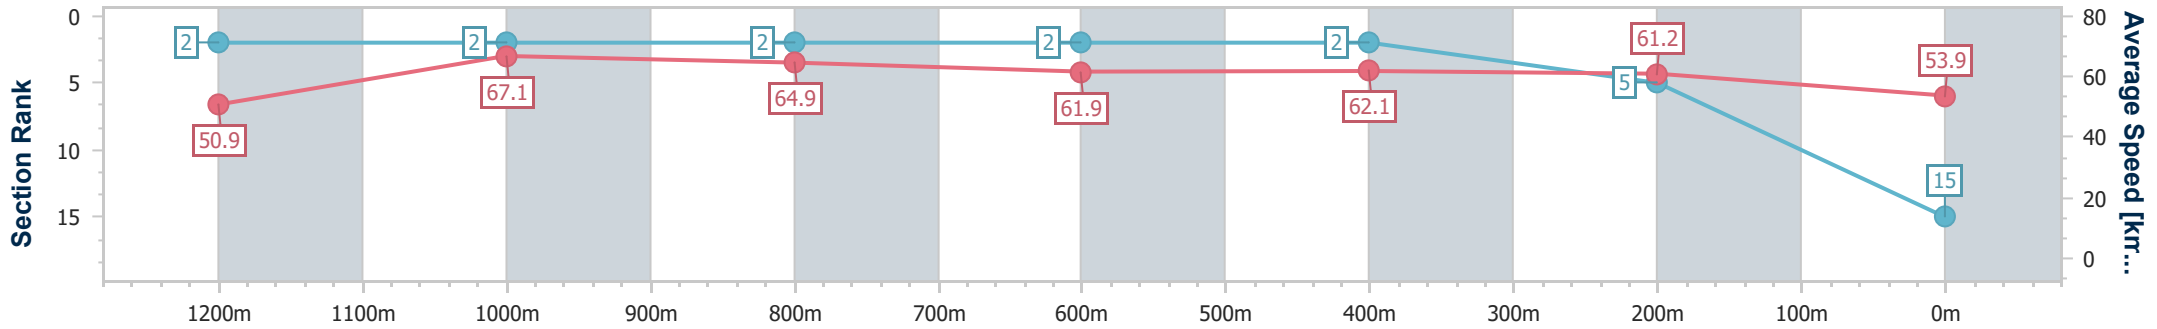

Horse/Jockey Name	The Face
Final Rank	15
Fastest Section Time (Section)	0:10.63 (Overall)
Top Speed [km/h] (Section)	68.4 (1200m)
Race State	Finished

Doomben QLD Professional
Race 9: MAGIC MILLIONS THE BUFFERING - 1350m
30 December 2023 - 17:14
Track Rating: Soft 6, Weather: Overcast, Rail Position: +3m Entire

BRISBANE
RACING CLUB

Section	Overall	1200m	1000m	800m	600m	400m	200m
Section Times	1:20.90 [15] (0:10.63)	1:10.27 [2] (0:10.75)	0:59.52 [2] (0:11.11)	0:48.41 [2] (0:11.63)	0:36.78 [2] (0:11.64)	0:25.14 [2] (0:11.79)	0:13.35 [5] (0:13.35)
Average Speed [km/h]	50.9	67.1	64.9	61.9	62.1	61.2	53.9
Top Speed [km/h]	67.6	68.4	66.4	63.7	63.5	62.6	58.6
Avg. Dist. to Rail [m]	7.3	4.0	1.2	0.2	0.5	2.0	4.3
Avg. Stride Freq. [Hz]	2.2	2.3	2.3	2.3	2.3	2.3	2.2
Avg. Stride Length [m]	6.2	8.0	7.8	7.7	7.6	7.4	6.9

- [ ] Ranking at each section and finish
- -.-.- No data available at this section
- NA No data available