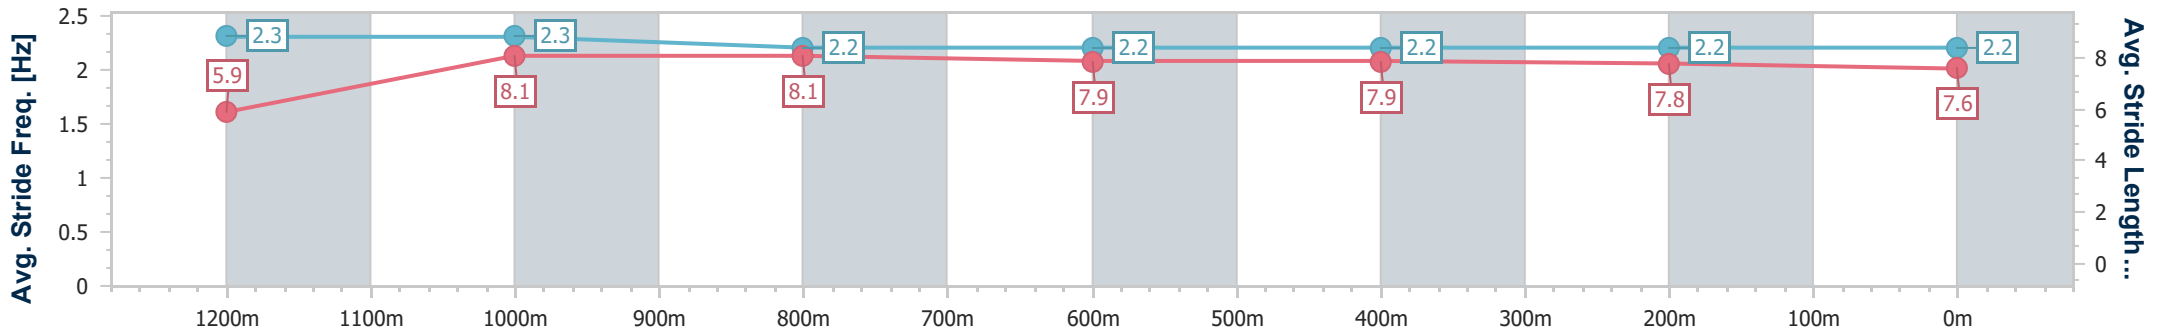

Horse/Jockey Name	Sunfall
Final Rank	8
Fastest Section Time (Section)	0:10.90 (Overall)
Top Speed [km/h] (Section)	66.9 (1200m)
Race State	Finished

Doomben QLD Professional
Race 9: MAGIC MILLIONS THE BUFFERING - 1350m
30 December 2023 - 17:14
Track Rating: Soft 6, Weather: Overcast, Rail Position: +3m Entire

BRISBANE
RACING CLUB

Section	Overall	1200m	1000m	800m	600m	400m	200m
Section Times	1:19.72 [8] (0:10.90)	1:08.82 [7] (0:10.93)	0:57.89 [7] (0:11.17)	0:46.72 [7] (0:11.49)	0:35.23 [6] (0:11.49)	0:23.74 [5] (0:11.48)	0:12.26 [4] (0:12.26)
Average Speed [km/h]	49.6	66.1	64.4	62.4	62.9	62.7	58.8
Top Speed [km/h]	66.2	66.9	65.9	64.8	63.3	63.6	61.7
Avg. Dist. to Rail [m]	1.2	0.4	0.3	0.5	0.4	1.2	0.6
Avg. Stride Freq. [Hz]	2.3	2.3	2.2	2.2	2.2	2.2	2.2
Avg. Stride Length [m]	5.9	8.1	8.1	7.9	7.9	7.8	7.6

- [ ] Ranking at each section and finish
- -.-.- No data available at this section
- NA No data available