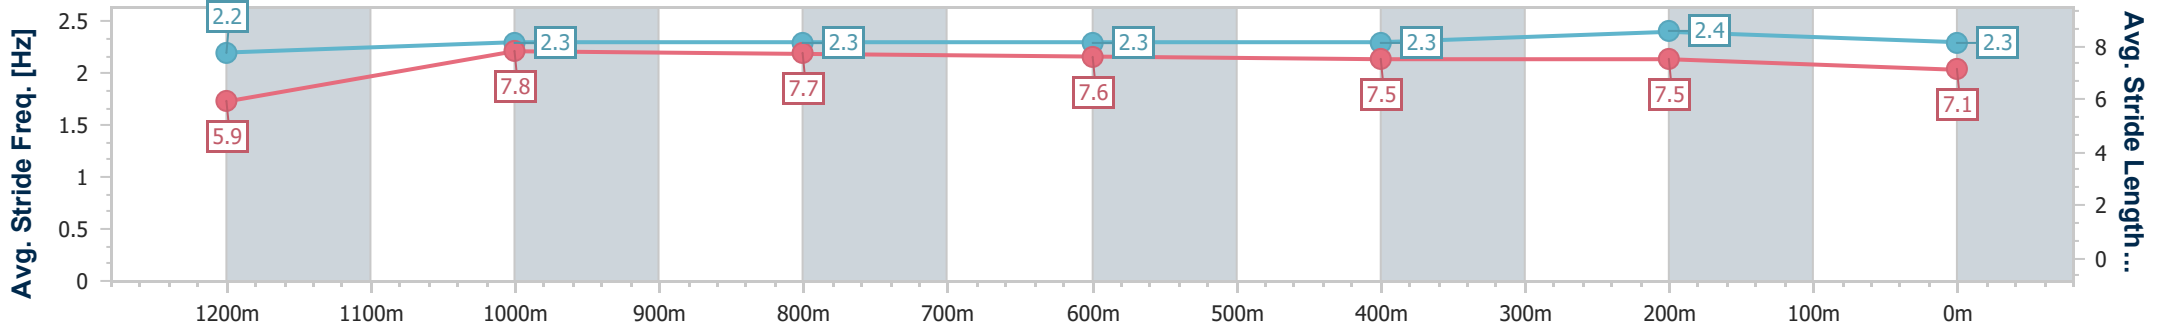

Horse/Jockey Name	Irish Songs
Final Rank	12
Fastest Section Time (Section)	0:11.00 (1200m)
Top Speed [km/h] (Section)	67.0 (1200m)
Race State	Finished

Doomben QLD Professional
Race 9: MAGIC MILLIONS THE BUFFERING - 1350m
30 December 2023 - 17:14
Track Rating: Soft 6, Weather: Overcast, Rail Position: +3m Entire

BRISBANE
RACING CLUB

Section	Overall	1200m	1000m	800m	600m	400m	200m
Section Times	1:20.11 [12] (0:11.25)	1:08.86 [11] (0:11.00)	0:57.86 [11] (0:11.27)	0:46.59 [11] (0:11.51)	0:35.08 [13] (0:11.50)	0:23.58 [13] (0:11.35)	0:12.23 [12] (0:12.23)
Average Speed [km/h]	48.1	65.4	64.6	63.0	62.5	63.4	58.9
Top Speed [km/h]	64.5	67.0	65.8	63.9	63.2	65.5	62.1
Avg. Dist. to Rail [m]	5.4	0.8	2.6	1.1	0.2	2.0	6.4
Avg. Stride Freq. [Hz]	2.2	2.3	2.3	2.3	2.3	2.4	2.3
Avg. Stride Length [m]	5.9	7.8	7.7	7.6	7.5	7.5	7.1

- [ ] Ranking at each section and finish
- -.-.- No data available at this section
- NA No data available