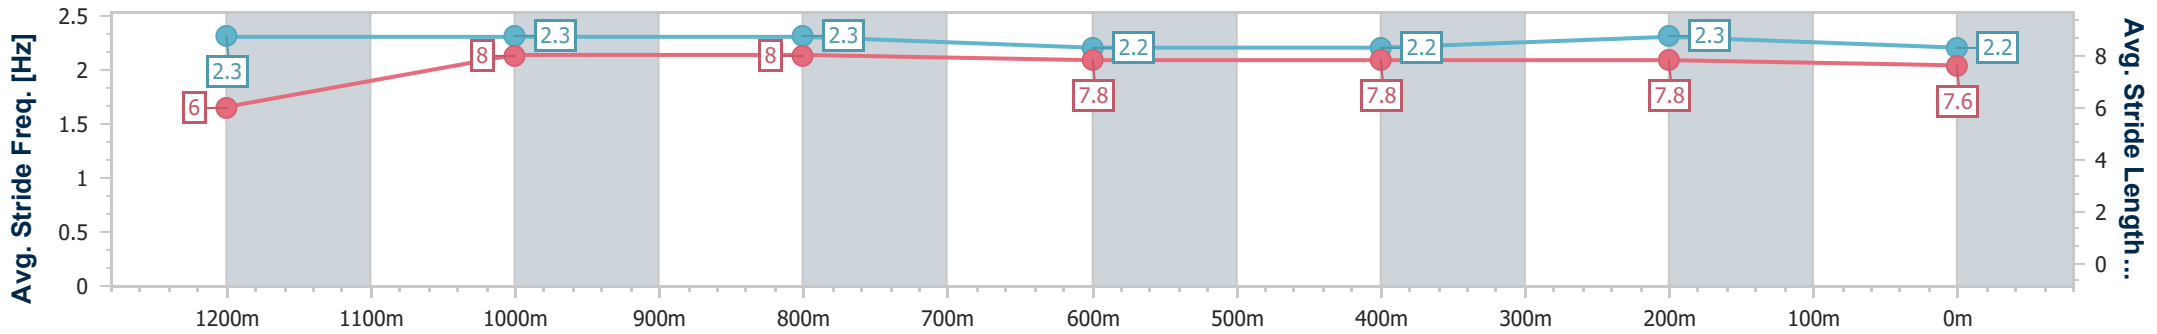

Doomben QLD Professional

Race 9: MAGIC MILLIONS THE BUFFERING - 1350m

30 December 2023 - 17:14

Track Rating: Soft 6, Weather: Overcast, Rail Position: +3m Entire

BRISBANE RACING CLUB

Section	Overall	1200m	1000m	800m	600m	400m	200m
Section Times	1:19.09 [2] (0:10.79)	1:08.30 [5] (0:10.74)	0:57.56 [5] (0:11.12)	0:46.44 [4] (0:11.65)	0:34.79 [4] (0:11.65)	0:23.14 [4] (0:11.36)	0:11.78 [3] (0:11.78)
Average Speed [km/h]	50.0	67.0	65.1	62.0	62.5	63.6	61.1
Top Speed [km/h]	66.4	68.9	65.9	63.8	63.4	64.2	63.5
Avg. Dist. to Rail [m]	8.8	2.3	0.7	1.4	1.8	2.2	2.1
Avg. Stride Freq. [Hz]	2.3	2.3	2.3	2.2	2.2	2.3	2.2
Avg. Stride Length [m]	6.0	8.0	8.0	7.8	7.8	7.8	7.6