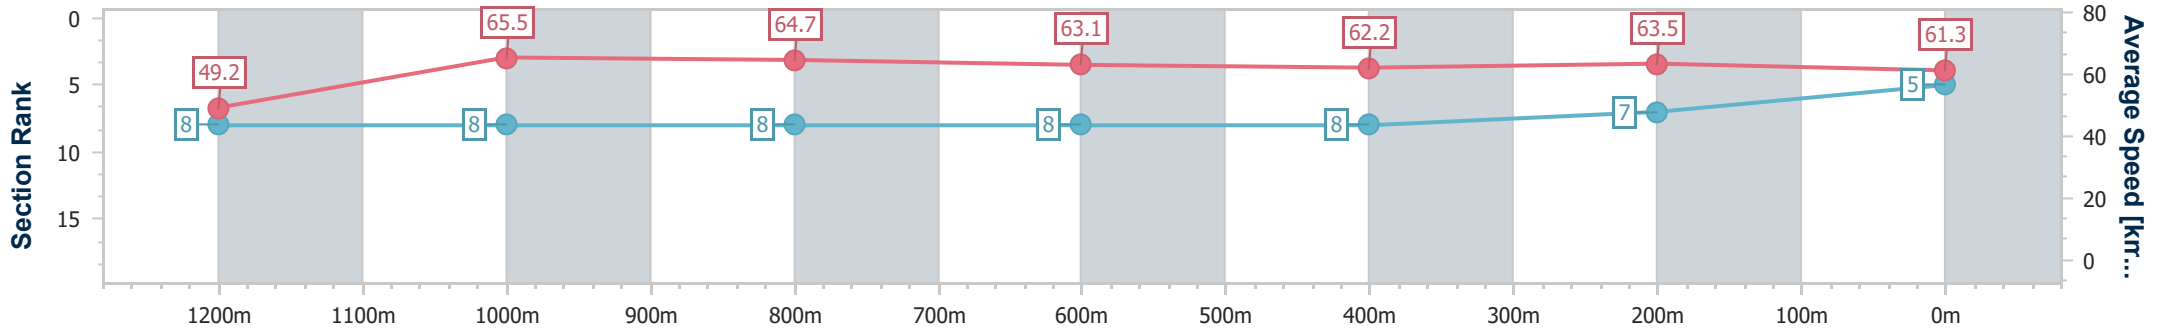

Section	Overall	1200m	1000m	800m	600m	400m	200m
Section Times	1:19.41 [5] (0:10.99)	1:08.42 [8] (0:10.98)	0:57.44 [8] (0:11.22)	0:46.22 [8] (0:11.52)	0:34.70 [8] (0:11.62)	0:23.08 [8] (0:11.31)	0:11.77 [7] (0:11.77)
Average Speed [km/h]	49.2	65.5	64.7	63.1	62.2	63.5	61.3
Top Speed [km/h]	65.7	66.8	66.2	64.2	63.1	64.6	63.5
Avg. Dist. to Rail [m]	6.1	2.0	2.0	1.8	0.9	1.2	2.7
Avg. Stride Freq. [Hz]	2.2	2.3	2.2	2.2	2.2	2.3	2.2
Avg. Stride Length [m]	6.2	8.0	8.0	7.8	7.9	7.8	7.6