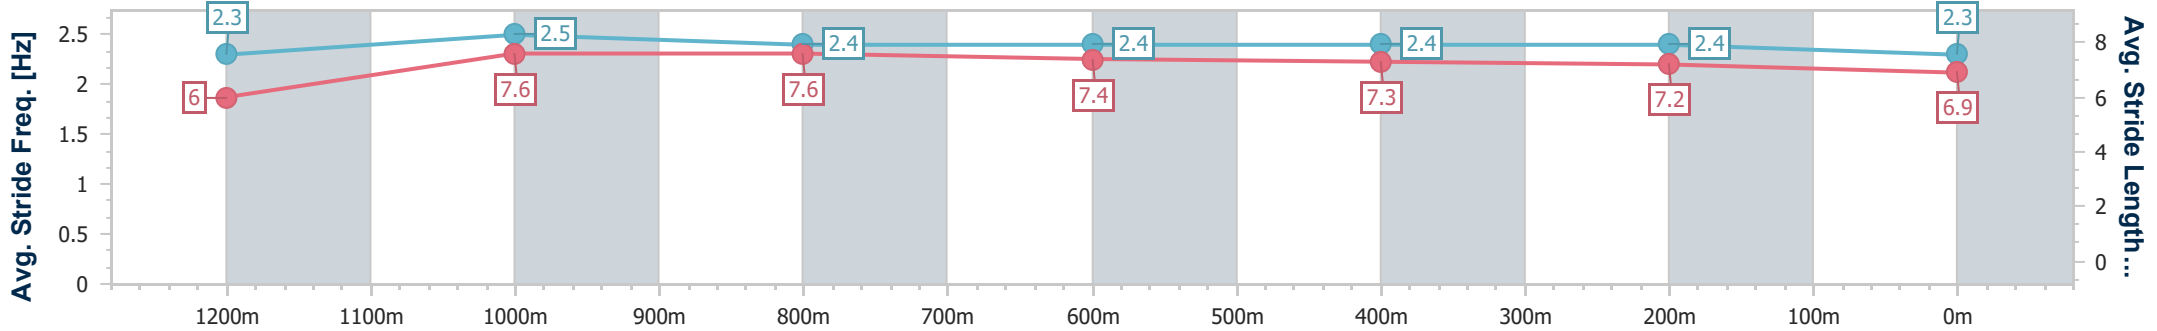

Doomben QLD Professional

Race 9: MAGIC MILLIONS THE BUFFERING - 1350m

30 December 2023 - 17:14

Track Rating: Soft 6, Weather: Overcast, Rail Position: +3m Entire

BRISBANE RACING CLUB

Section	Overall	1200m	1000m	800m	600m	400m	200m
Section Times	1:20.08 [11] (0:10.88)	1:09.20 [6] (0:10.55)	0:58.65 [4] (0:11.16)	0:47.49 [3] (0:11.60)	0:35.89 [3] (0:11.80)	0:24.09 [6] (0:11.57)	0:12.52 [6] (0:12.52)
Average Speed [km/h]	49.8	68.3	64.8	62.8	62.2	62.6	57.6
Top Speed [km/h]	67.2	70.3	67.9	64.7	63.5	63.9	61.0
Avg. Dist. to Rail [m]	11.6	5.3	1.9	2.5	3.3	5.2	6.8
Avg. Stride Freq. [Hz]	2.3	2.5	2.4	2.4	2.4	2.4	2.3
Avg. Stride Length [m]	6.0	7.6	7.6	7.4	7.3	7.2	6.9

- [ ] Ranking at each section and finish
- .-.- No data available at this section
- NA No data available

Horse/Jockey Name	Irish Songs
Final Rank	12
Fastest Section Time (Section)	0:11.00 (1200m)
Top Speed [km/h] (Section)	67.0 (1200m)
Race State	Finished