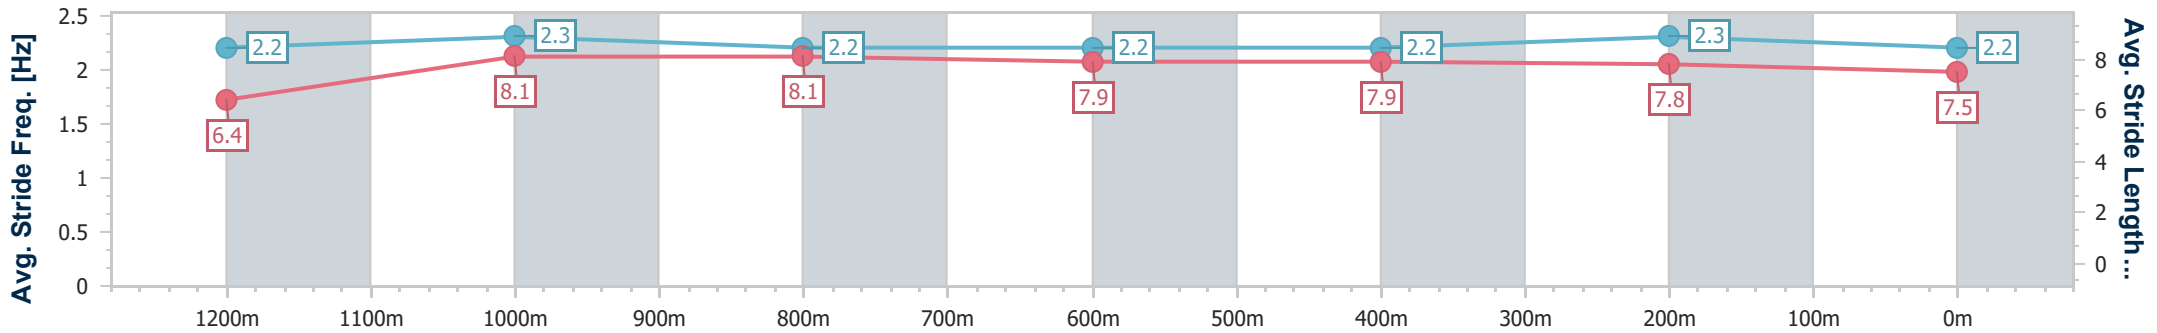

30 December 2023 - 17:14

Track Rating: Soft 6, Weather: Overcast, Rail Position: +3m Entire

BRISBANE RACING CLUB

Section	Overall	1200m	1000m	800m	600m	400m	200m
Section Times	1:18.94 [1] (0:10.66)	1:08.28 [3] (0:10.77)	0:57.51 [3] (0:11.24)	0:46.27 [5] (0:11.68)	0:34.59 [5] (0:11.45)	0:23.14 [3] (0:11.27)	0:11.87 [2] (0:11.87)
Average Speed [km/h]	50.7	66.7	64.2	61.7	61.8	63.2	60.7
Top Speed [km/h]	66.9	67.6	66.4	62.9	63.6	64.0	63.1
Avg. Dist. to Rail [m]	3.3	1.0	0.7	0.9	3.2	2.3	1.0
Avg. Stride Freq. [Hz]	2.2	2.3	2.2	2.2	2.2	2.3	2.2
Avg. Stride Length [m]	6.4	8.1	8.1	7.9	7.9	7.8	7.5