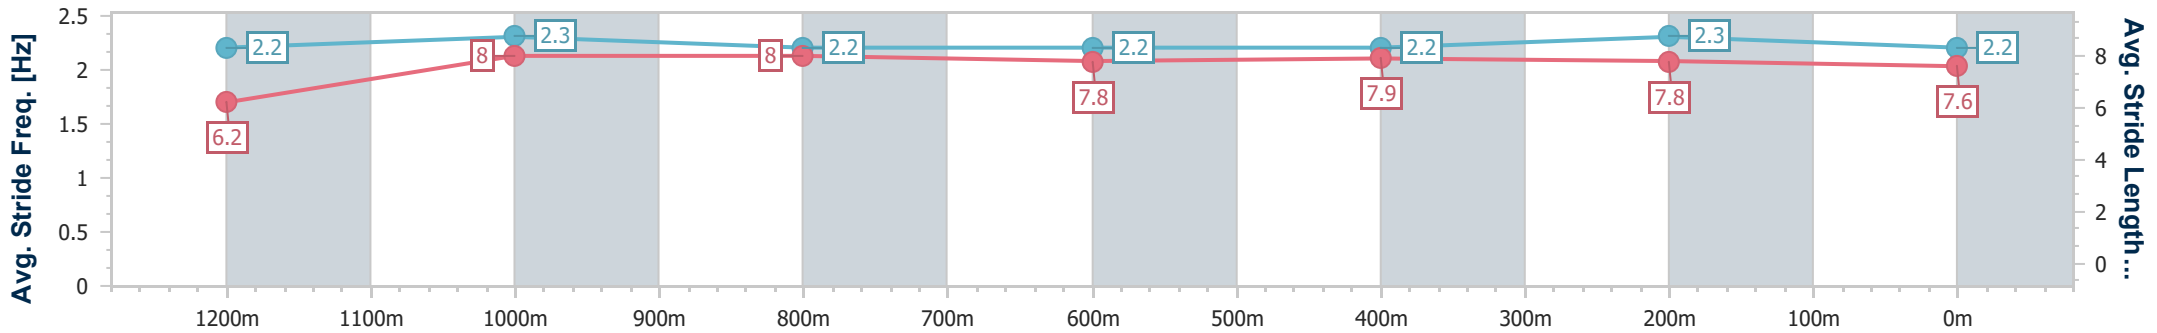

Horse/Jockey Name	Ka Bling
Final Rank	5
Fastest Section Time (Section)	0:10.98 (1200m)
Top Speed [km/h] (Section)	66.8 (1200m)
Race State	Finished

Doomben QLD Professional
Race 9: MAGIC MILLIONS THE BUFFERING - 1350m
30 December 2023 - 17:14
Track Rating: Soft 6, Weather: Overcast, Rail Position: +3m Entire

BRISBANE
RACING CLUB

Section	Overall	1200m	1000m	800m	600m	400m	200m
Section Times	1:19.41 [5] (0:10.99)	1:08.42 [8] (0:10.98)	0:57.44 [8] (0:11.22)	0:46.22 [8] (0:11.52)	0:34.70 [8] (0:11.62)	0:23.08 [8] (0:11.31)	0:11.77 [7] (0:11.77)
Average Speed [km/h]	49.2	65.5	64.7	63.1	62.2	63.5	61.3
Top Speed [km/h]	65.7	66.8	66.2	64.2	63.1	64.6	63.5
Avg. Dist. to Rail [m]	6.1	2.0	2.0	1.8	0.9	1.2	2.7
Avg. Stride Freq. [Hz]	2.2	2.3	2.2	2.2	2.2	2.3	2.2
Avg. Stride Length [m]	6.2	8.0	8.0	7.8	7.9	7.8	7.6

- [ ] Ranking at each section and finish
- -.-.- No data available at this section
- NA No data available