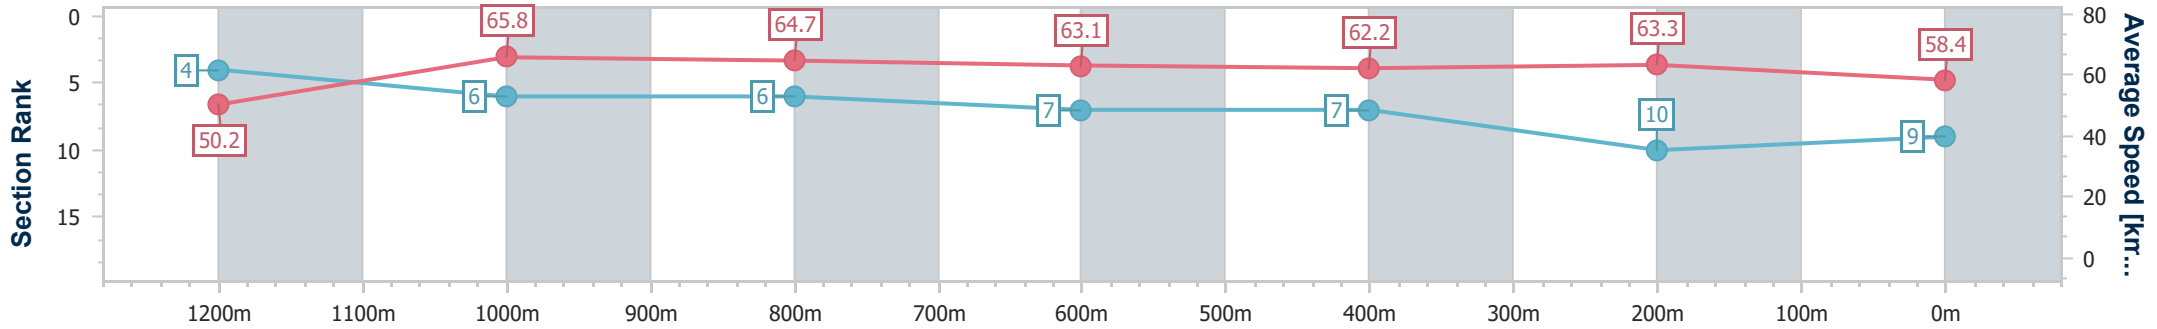

Horse/Jockey Name	The Big Goodbye
Final Rank	9
Fastest Section Time (Section)	0:10.76 (Overall)
Top Speed [km/h] (Section)	67.4 (1200m)
Race State	Finished

Doomben QLD Professional
Race 9: MAGIC MILLIONS THE BUFFERING - 1350m
30 December 2023 - 17:14
Track Rating: Soft 6, Weather: Overcast, Rail Position: +3m Entire

BRISBANE
RACING CLUB

Section	Overall	1200m	1000m	800m	600m	400m	200m
Section Times	1:20.01 [9] (0:10.76)	1:09.25 [4] (0:10.94)	0:58.31 [6] (0:11.25)	0:47.06 [6] (0:11.62)	0:35.44 [7] (0:11.74)	0:23.70 [7] (0:11.39)	0:12.31 [10] (0:12.31)
Average Speed [km/h]	50.2	65.8	64.7	63.1	62.2	63.3	58.4
Top Speed [km/h]	65.7	67.4	66.8	63.9	63.8	63.9	63.4
Avg. Dist. to Rail [m]	1.4	0.9	2.8	3.3	2.6	2.8	5.3
Avg. Stride Freq. [Hz]	2.4	2.6	2.5	2.5	2.5	2.5	2.5
Avg. Stride Length [m]	5.8	7.1	7.1	7.1	7.0	7.0	6.6

- [ ] Ranking at each section and finish
- -.-.- No data available at this section
- NA No data available