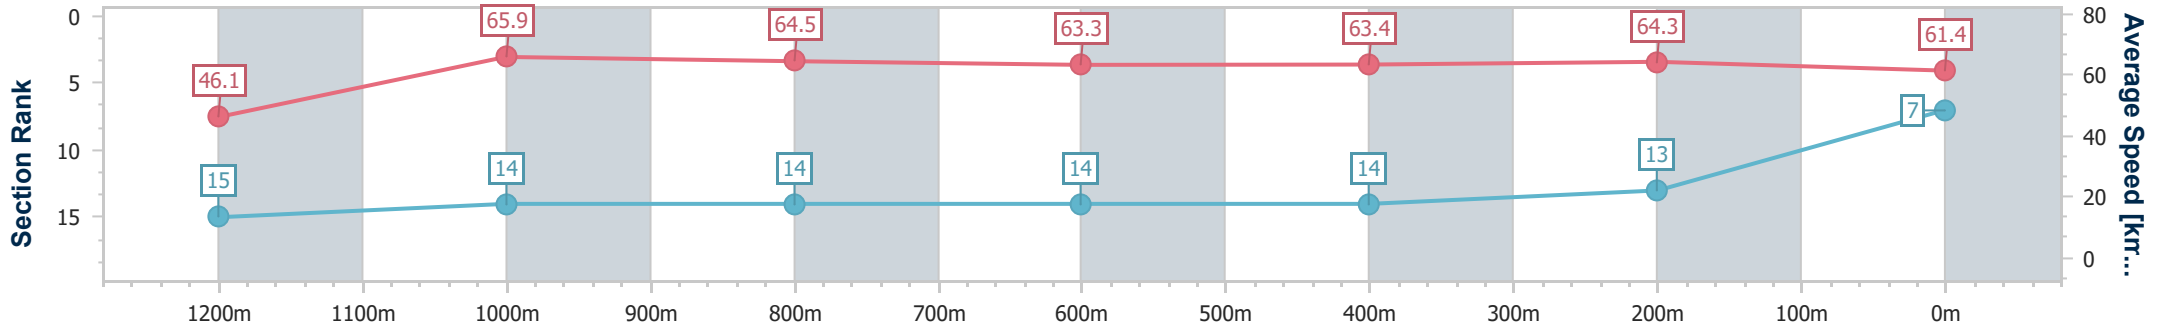

Horse/Jockey Name	Shopping Esprit
Final Rank	7
Fastest Section Time (Section)	0:10.94 (1200m)
Top Speed [km/h] (Section)	67.4 (1200m)
Race State	Finished

Doomben QLD Professional
Race 9: MAGIC MILLIONS THE BUFFERING - 1350m
30 December 2023 - 17:14
Track Rating: Soft 6, Weather: Overcast, Rail Position: +3m Entire

BRISBANE
RACING CLUB

Section	Overall	1200m	1000m	800m	600m	400m	200m
Section Times	1:19.64 [7] (0:11.70)	1:07.94 [15] (0:10.94)	0:57.00 [14] (0:11.17)	0:45.83 [14] (0:11.38)	0:34.45 [14] (0:11.48)	0:22.97 [14] (0:11.24)	0:11.73 [13] (0:11.73)
Average Speed [km/h]	46.1	65.9	64.5	63.3	63.4	64.3	61.4
Top Speed [km/h]	67.1	67.4	65.2	64.0	64.0	65.5	65.1
Avg. Dist. to Rail [m]	8.6	0.5	0.4	0.8	1.6	1.8	0.6
Avg. Stride Freq. [Hz]	2.1	2.3	2.2	2.2	2.2	2.3	2.3
Avg. Stride Length [m]	6.0	8.1	8.0	7.9	7.8	7.8	7.5

- [ ] Ranking at each section and finish
- -.-.- No data available at this section
- NA No data available