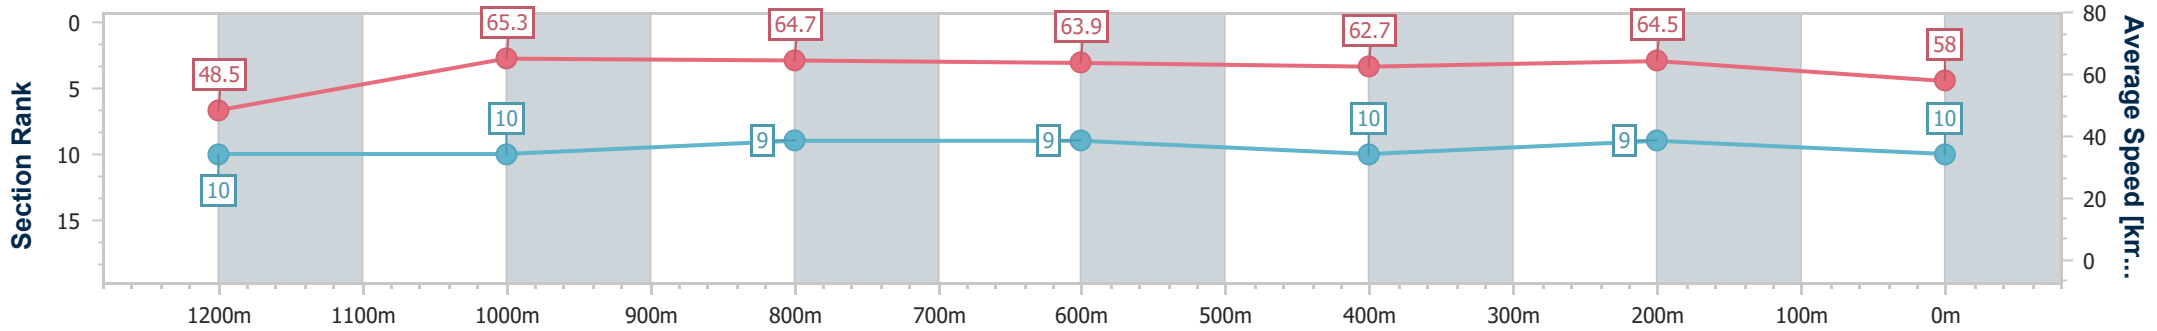

Doomben QLD Professional

Race 9: MAGIC MILLIONS THE BUFFERING - 1350m

30 December 2023 - 17:14

Track Rating: Soft 6, Weather: Overcast, Rail Position: +3m Entire

BRISBANE RACING CLUB

Section	Overall	1200m	1000m	800m	600m	400m	200m
Section Times	1:20.02 [10] (0:11.17)	1:08.85 [10] (0:10.99)	0:57.86 [10] (0:11.20)	0:46.66 [9] (0:11.43)	0:35.23 [9] (0:11.62)	0:23.61 [10] (0:11.25)	0:12.36 [9] (0:12.36)
Average Speed [km/h]	48.5	65.3	64.7	63.9	62.7	64.5	58.0
Top Speed [km/h]	64.8	65.9	65.2	64.5	64.0	65.8	62.5
Avg. Dist. to Rail [m]	8.5	1.7	1.8	2.4	2.4	5.0	7.1
Avg. Stride Freq. [Hz]	2.1	2.3	2.3	2.3	2.3	2.4	2.2
Avg. Stride Length [m]	6.5	8.0	7.9	7.9	7.8	7.5	7.3