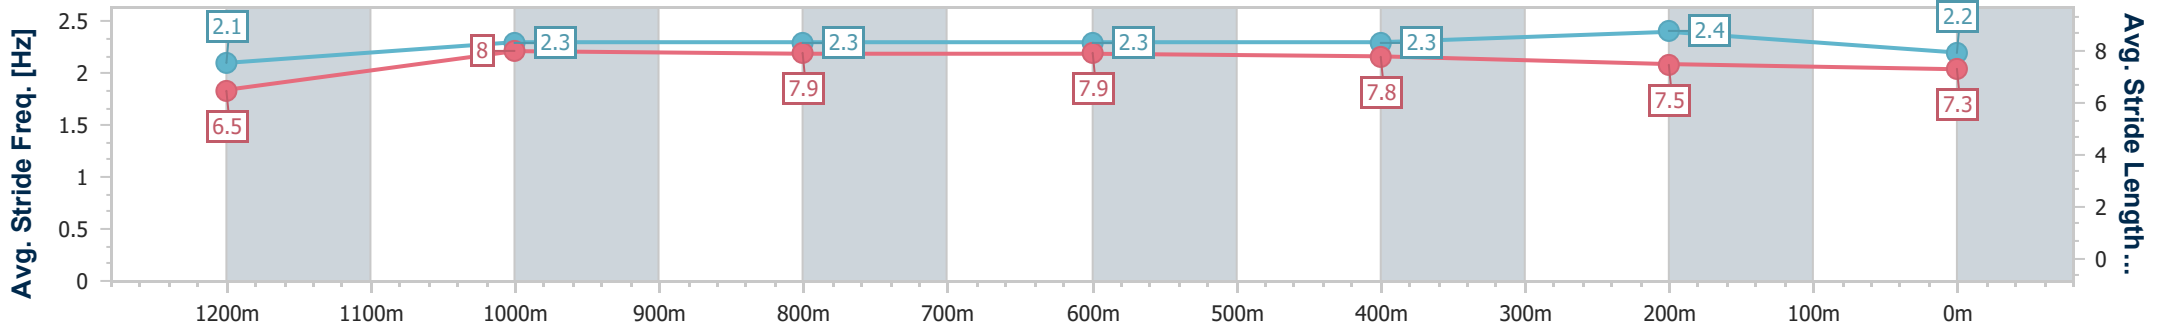

- [ ] Ranking at each section and finish
- .-.- No data available at this section
- NA No data available

Horse/Jockey Name	Eleven Eleven
Final Rank	10
Fastest Section Time (Section)	0:10.99 (1200m)
Top Speed [km/h] (Section)	65.9 (1200m)
Race State	Finished

Doomben QLD Professional

Race 9: MAGIC MILLIONS THE BUFFERING - 1350m

30 December 2023 - 17:14

Track Rating: Soft 6, Weather: Overcast, Rail Position: +3m Entire

BRISBANE RACING CLUB

Section	Overall	1200m	1000m	800m	600m	400m	200m
Section Times	1:20.02 [10] (0:11.17)	1:08.85 [10] (0:10.99)	0:57.86 [10] (0:11.20)	0:46.66 [9] (0:11.43)	0:35.23 [9] (0:11.62)	0:23.61 [10] (0:11.25)	0:12.36 [9] (0:12.36)
Average Speed [km/h]	48.5	65.3	64.7	63.9	62.7	64.5	58.0
Top Speed [km/h]	64.8	65.9	65.2	64.5	64.0	65.8	62.5
Avg. Dist. to Rail [m]	8.5	1.7	1.8	2.4	2.4	5.0	7.1
Avg. Stride Freq. [Hz]	2.1	2.3	2.3	2.3	2.3	2.4	2.2
Avg. Stride Length [m]	6.5	8.0	7.9	7.9	7.8	7.5	7.3