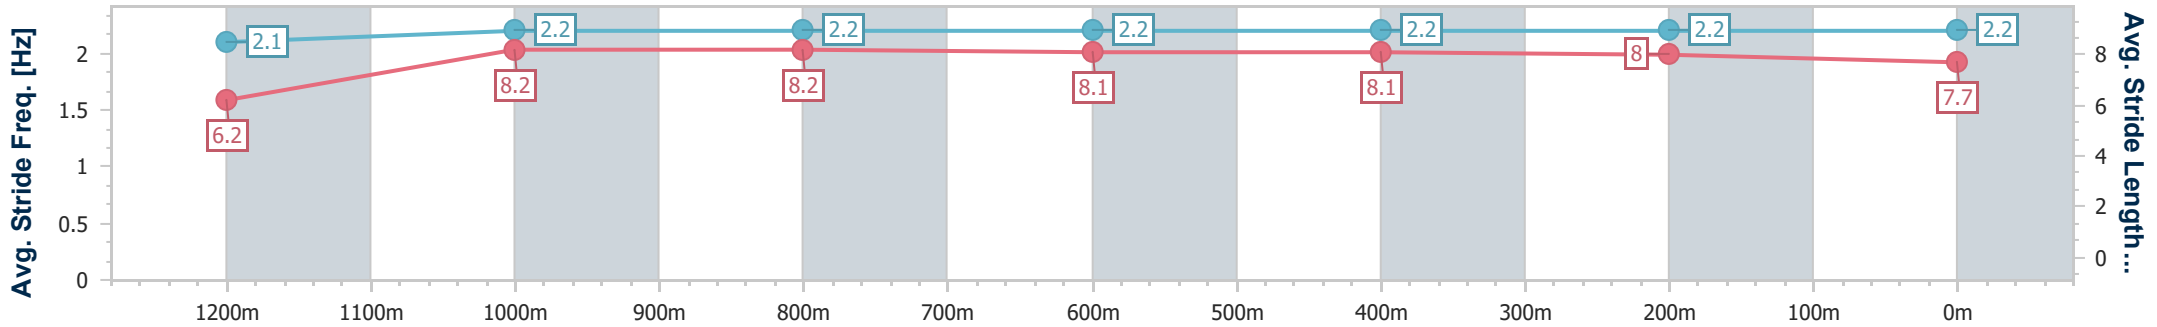

Doomben QLD Professional

Race 9: MAGIC MILLIONS THE BUFFERING - 1350m

30 December 2023 - 17:14

Track Rating: Soft 6, Weather: Overcast, Rail Position: +3m Entire

BRISBANE RACING CLUB

Section	Overall	1200m	1000m	800m	600m	400m	200m
Section Times	1:19.60 [6] (0:11.41)	1:08.19 [13] (0:11.08)	0:57.11 [13] (0:11.20)	0:45.91 [13] (0:11.33)	0:34.58 [12] (0:11.50)	0:23.08 [12] (0:11.22)	0:11.86 [11] (0:11.86)
Average Speed [km/h]	47.2	65.1	64.5	63.5	63.3	64.5	60.9
Top Speed [km/h]	63.4	66.4	65.1	64.1	64.8	66.2	63.1
Avg. Dist. to Rail [m]	7.2	1.5	0.6	0.3	1.9	5.4	6.8
Avg. Stride Freq. [Hz]	2.1	2.2	2.2	2.2	2.2	2.2	2.2
Avg. Stride Length [m]	6.2	8.2	8.2	8.1	8.1	8.0	7.7