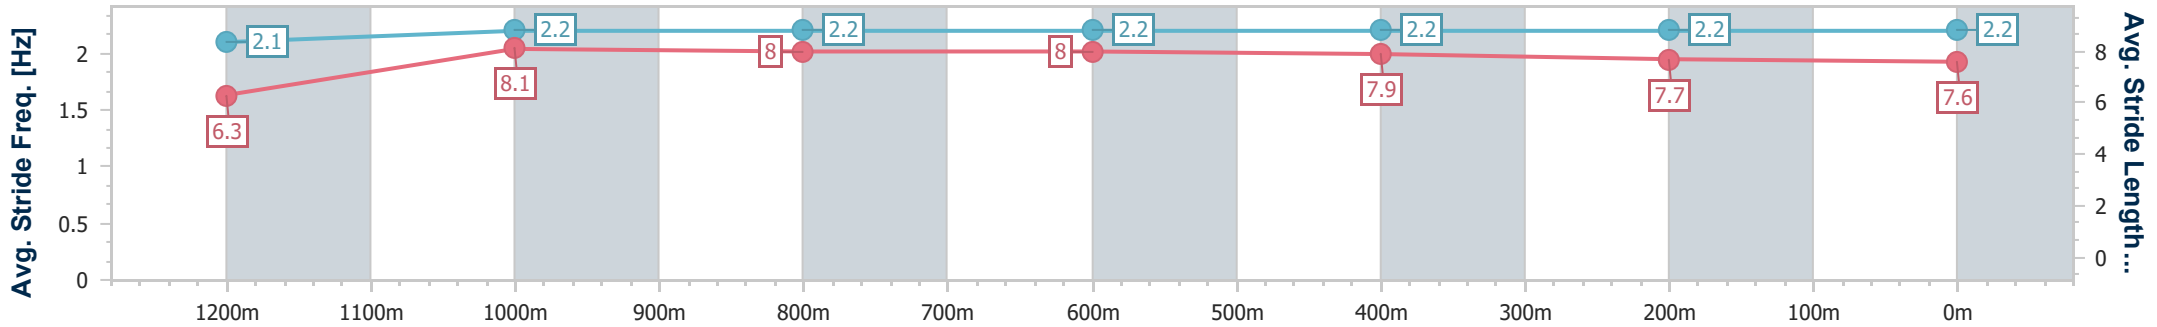

Horse/Jockey Name	Seat Of Power
Final Rank	13
Fastest Section Time (Section)	0:10.98 (1200m)
Top Speed [km/h] (Section)	66.5 (1200m)
Race State	Finished

Doomben QLD Professional
Race 9: MAGIC MILLIONS THE BUFFERING - 1350m
30 December 2023 - 17:14
Track Rating: Soft 6, Weather: Overcast, Rail Position: +3m Entire

BRISBANE
RACING CLUB

Section	Overall	1200m	1000m	800m	600m	400m	200m
Section Times	1:20.14 [13] (0:11.14)	1:09.00 [9] (0:10.98)	0:58.02 [9] (0:11.26)	0:46.76 [10] (0:11.42)	0:35.34 [10] (0:11.59)	0:23.75 [9] (0:11.53)	0:12.22 [14] (0:12.22)
Average Speed [km/h]	48.5	65.5	63.9	62.8	62.0	62.1	59.0
Top Speed [km/h]	65.3	66.5	65.4	64.0	62.5	63.1	61.2
Avg. Dist. to Rail [m]	4.8	0.6	0.2	0.6	0.9	0.6	0.4
Avg. Stride Freq. [Hz]	2.1	2.2	2.2	2.2	2.2	2.2	2.2
Avg. Stride Length [m]	6.3	8.1	8.0	8.0	7.9	7.7	7.6

- [ ] Ranking at each section and finish
- -.-.- No data available at this section
- NA No data available