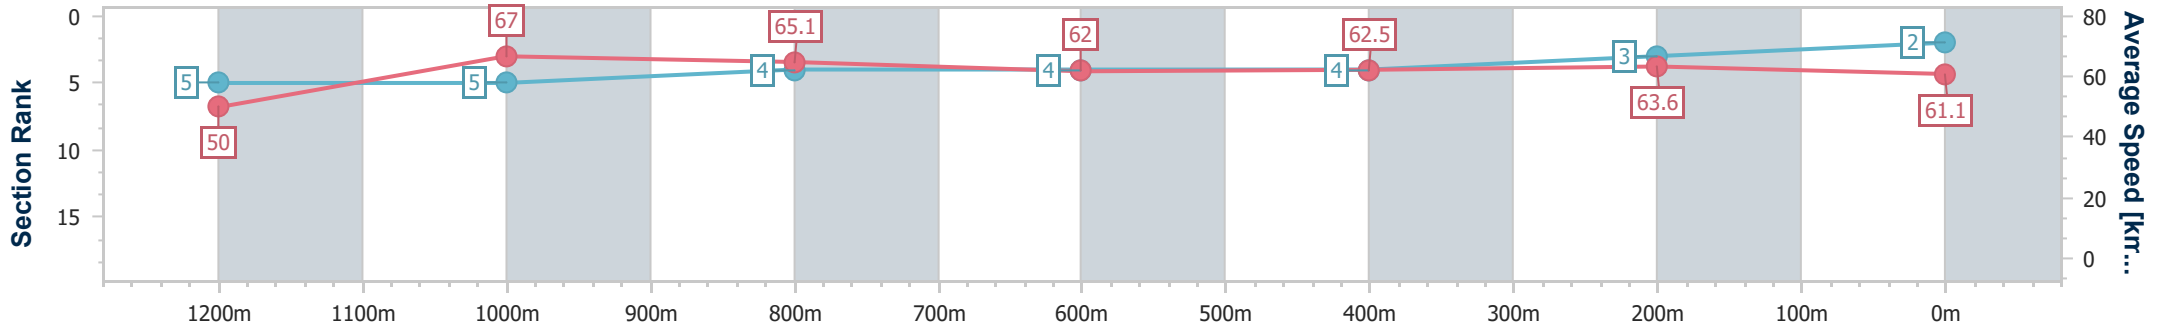

Doomben QLD Professional

Race 9: MAGIC MILLIONS THE BUFFERING - 1350m

30 December 2023 - 17:14

Track Rating: Soft 6, Weather: Overcast, Rail Position: +3m Entire

BRISBANE RACING CLUB

Section	Overall	1200m	1000m	800m	600m	400m	200m
Section Times	1:19.09 [2] (0:10.79)	1:08.30 [5] (0:10.74)	0:57.56 [5] (0:11.12)	0:46.44 [4] (0:11.65)	0:34.79 [4] (0:11.65)	0:23.14 [4] (0:11.36)	0:11.78 [3] (0:11.78)
Average Speed [km/h]	50.0	67.0	65.1	62.0	62.5	63.6	61.1
Top Speed [km/h]	66.4	68.9	65.9	63.8	63.4	64.2	63.5
Avg. Dist. to Rail [m]	8.8	2.3	0.7	1.4	1.8	2.2	2.1
Avg. Stride Freq. [Hz]	2.3	2.3	2.3	2.2	2.2	2.3	2.2
Avg. Stride Length [m]	6.0	8.0	8.0	7.8	7.8	7.8	7.6