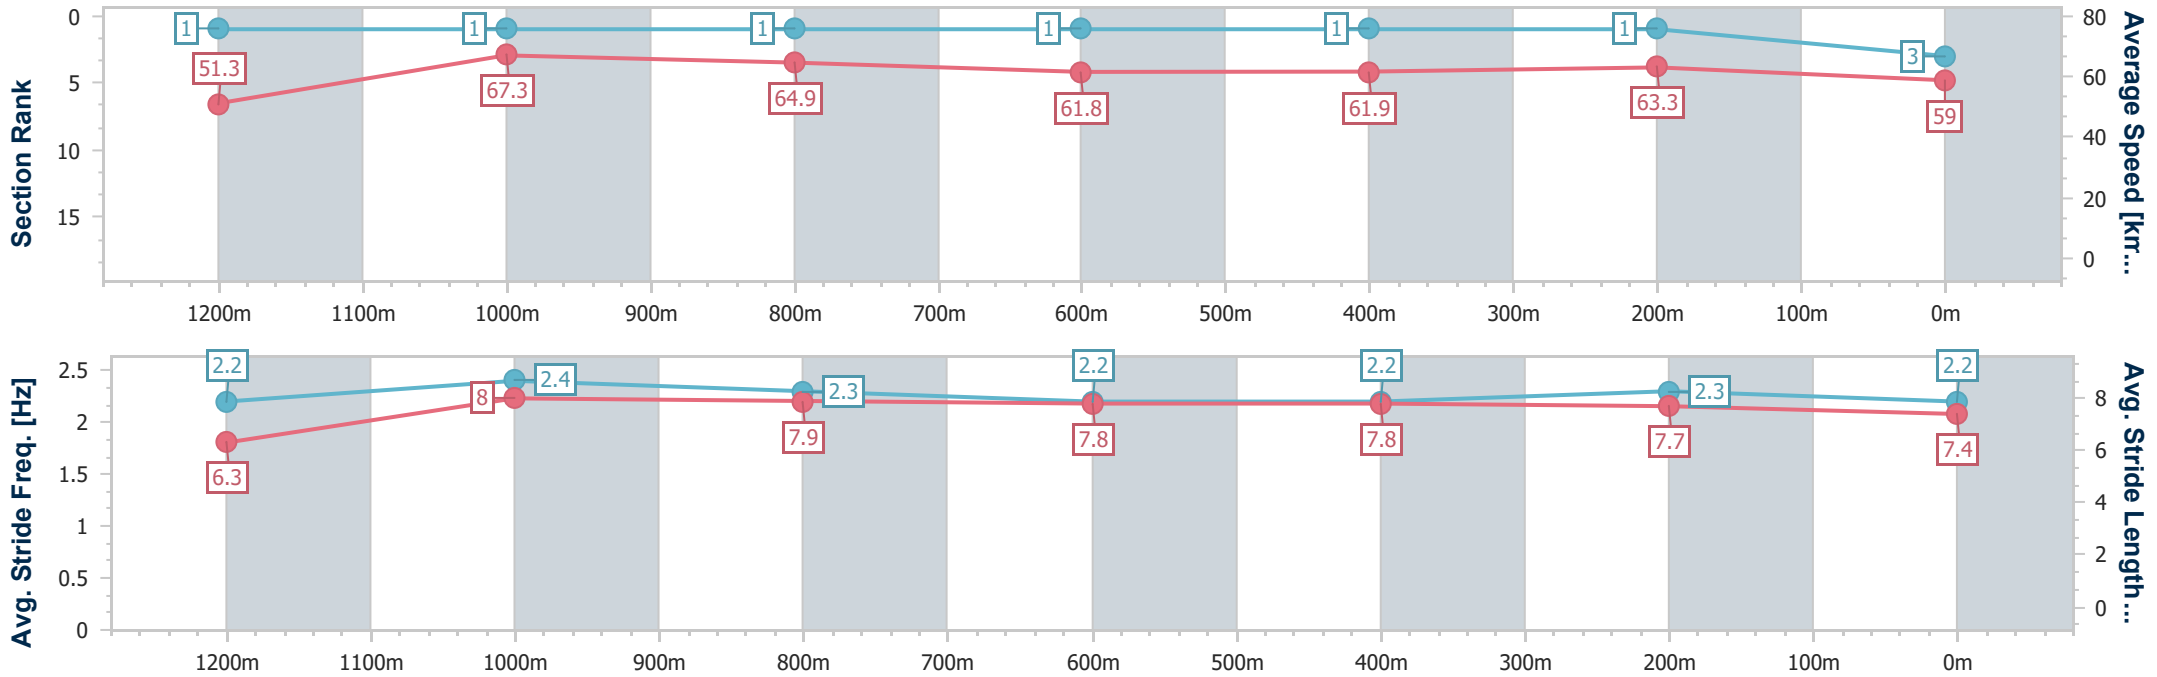

Horse/Jockey Name	Zoustyle
Final Rank	3
Fastest Section Time (Section)	0:10.57 (Overall)
Top Speed [km/h] (Section)	68.9 (1200m)
Race State	Finished

Doomben QLD Professional
Race 9: MAGIC MILLIONS THE BUFFERING - 1350m
30 December 2023 - 17:14
Track Rating: Soft 6, Weather: Overcast, Rail Position: +3m Entire

BRISBANE
RACING CLUB

Section	Overall	1200m	1000m	800m	600m	400m	200m
Section Times	1:19.22 [3] (0:10.57)	1:08.65 [1] (0:10.69)	0:57.96 [1] (0:11.07)	0:46.89 [1] (0:11.64)	0:35.25 [1] (0:11.69)	0:23.56 [1] (0:11.39)	0:12.17 [1] (0:12.17)
Average Speed [km/h]	51.3	67.3	64.9	61.8	61.9	63.3	59.0
Top Speed [km/h]	67.7	68.9	66.8	63.6	62.7	64.3	61.9
Avg. Dist. to Rail [m]	3.6	1.2	0.4	0.4	0.5	0.6	0.6
Avg. Stride Freq. [Hz]	2.2	2.4	2.3	2.2	2.2	2.3	2.2
Avg. Stride Length [m]	6.3	8.0	7.9	7.8	7.8	7.7	7.4

- [ ] Ranking at each section and finish
- -.-.- No data available at this section
- NA No data available