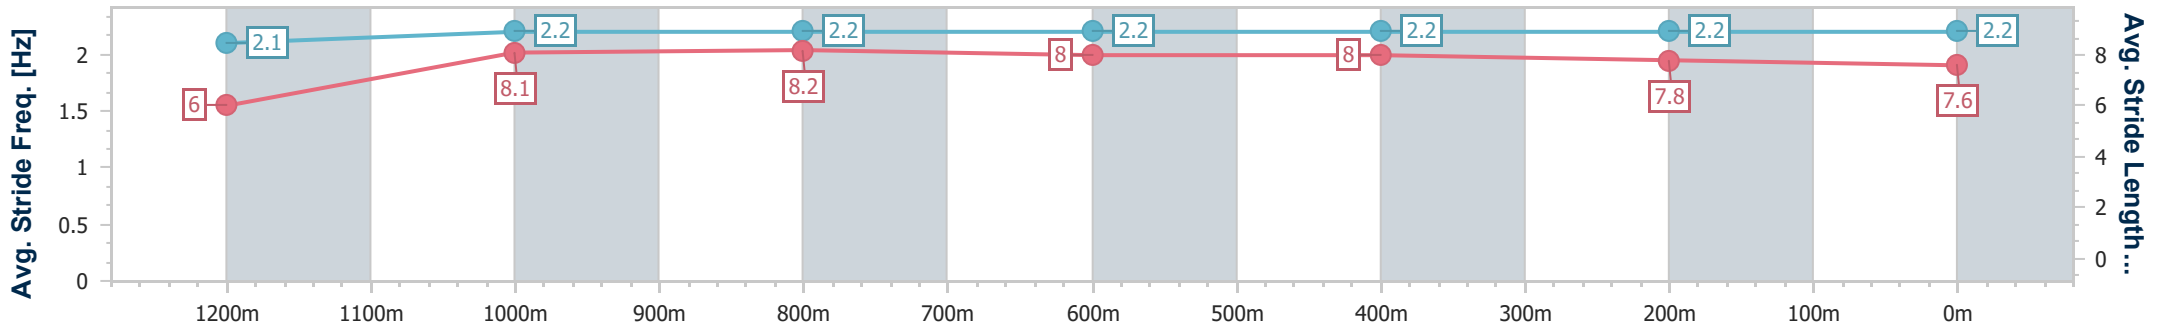

Horse/Jockey Name	Alcyone
Final Rank	14
Fastest Section Time (Section)	0:11.09 (1200m)
Top Speed [km/h] (Section)	65.7 (1200m)
Race State	Finished

Doomben QLD Professional
Race 9: MAGIC MILLIONS THE BUFFERING - 1350m
30 December 2023 - 17:14
Track Rating: Soft 6, Weather: Overcast, Rail Position: +3m Entire

BRISBANE
RACING CLUB

Section	Overall	1200m	1000m	800m	600m	400m	200m
Section Times	1:20.47 [14] (0:11.65)	1:08.82 [14] (0:11.09)	0:57.73 [15] (0:11.25)	0:46.48 [15] (0:11.32)	0:35.16 [15] (0:11.46)	0:23.70 [15] (0:11.46)	0:12.24 [15] (0:12.24)
Average Speed [km/h]	46.6	65.0	64.0	63.8	63.4	63.1	59.0
Top Speed [km/h]	64.5	65.7	65.1	64.6	64.2	64.5	61.9
Avg. Dist. to Rail [m]	9.8	1.5	0.9	0.7	1.6	3.8	4.3
Avg. Stride Freq. [Hz]	2.1	2.2	2.2	2.2	2.2	2.2	2.2
Avg. Stride Length [m]	6.0	8.1	8.2	8.0	8.0	7.8	7.6

- [ ] Ranking at each section and finish
- -.-.- No data available at this section
- NA No data available