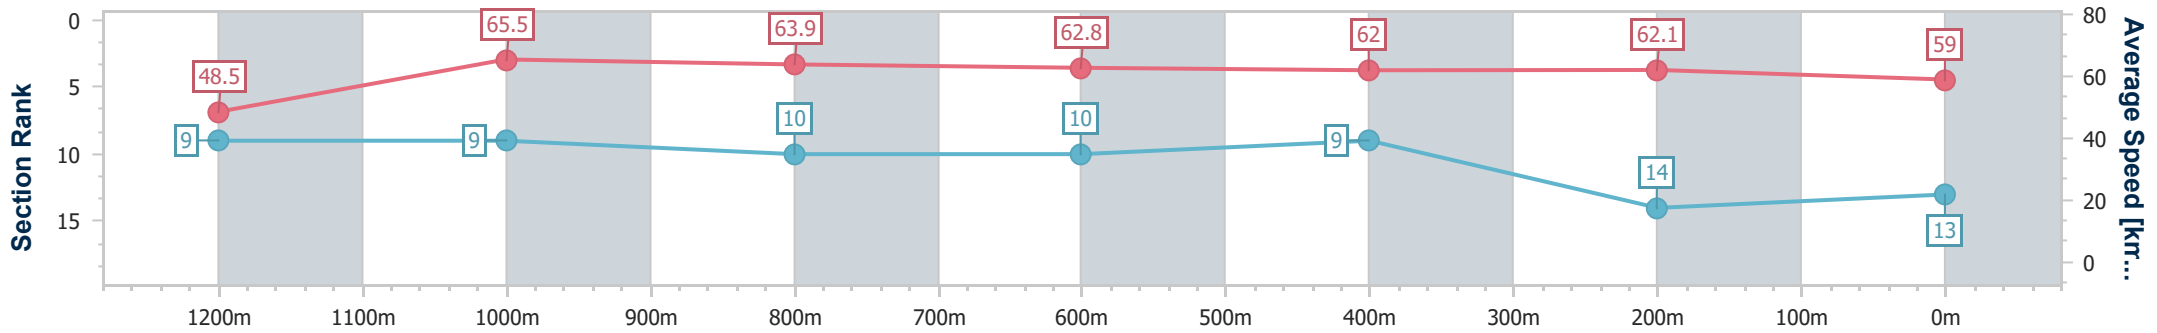

Horse/Jockey Name	Seat Of Power
Final Rank	13
Fastest Section Time (Section)	0:10.98 (1200m)
Top Speed [km/h] (Section)	66.5 (1200m)
Race State	Finished

Doomben QLD Professional
Race 9: MAGIC MILLIONS THE BUFFERING - 1350m
30 December 2023 - 17:14
Track Rating: Soft 6, Weather: Overcast, Rail Position: +3m Entire

BRISBANE
RACING CLUB

Section	Overall	1200m	1000m	800m	600m	400m	200m
Section Times	1:20.14 [13] (0:11.14)	1:09.00 [9] (0:10.98)	0:58.02 [9] (0:11.26)	0:46.76 [10] (0:11.42)	0:35.34 [10] (0:11.59)	0:23.75 [9] (0:11.53)	0:12.22 [14] (0:12.22)
Average Speed [km/h]	48.5	65.5	63.9	62.8	62.0	62.1	59.0
Top Speed [km/h]	65.3	66.5	65.4	64.0	62.5	63.1	61.2
Avg. Dist. to Rail [m]	4.8	0.6	0.2	0.6	0.9	0.6	0.4
Avg. Stride Freq. [Hz]	2.1	2.2	2.2	2.2	2.2	2.2	2.2
Avg. Stride Length [m]	6.3	8.1	8.0	8.0	7.9	7.7	7.6

- [ ] Ranking at each section and finish
- -.-.- No data available at this section
- NA No data available