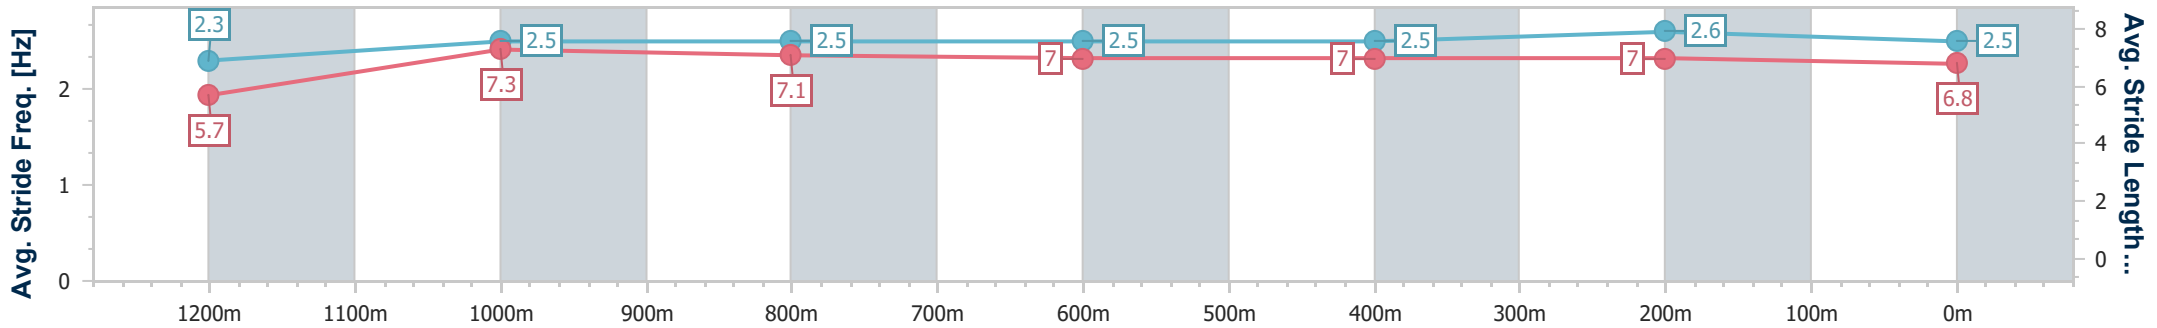

Doomben QLD Professional

Race 9: MAGIC MILLIONS THE BUFFERING - 1350m

30 December 2023 - 17:14

Track Rating: Soft 6, Weather: Overcast, Rail Position: +3m Entire

BRISBANE RACING CLUB

Section	Overall	1200m	1000m	800m	600m	400m	200m
Section Times	1:19.40 [4] (0:11.39)	1:08.01 [12] (0:10.95)	0:57.06 [12] (0:11.27)	0:45.79 [12] (0:11.40)	0:34.39 [11] (0:11.43)	0:22.96 [11] (0:11.20)	0:11.76 [8] (0:11.76)
Average Speed [km/h]	47.4	65.8	63.8	62.8	62.9	64.6	61.1
Top Speed [km/h]	67.1	67.0	65.1	64.3	64.7	66.1	64.6
Avg. Dist. to Rail [m]	7.2	0.7	0.2	0.5	0.3	0.9	0.9
Avg. Stride Freq. [Hz]	2.3	2.5	2.5	2.5	2.5	2.6	2.5
Avg. Stride Length [m]	5.7	7.3	7.1	7.0	7.0	7.0	6.8