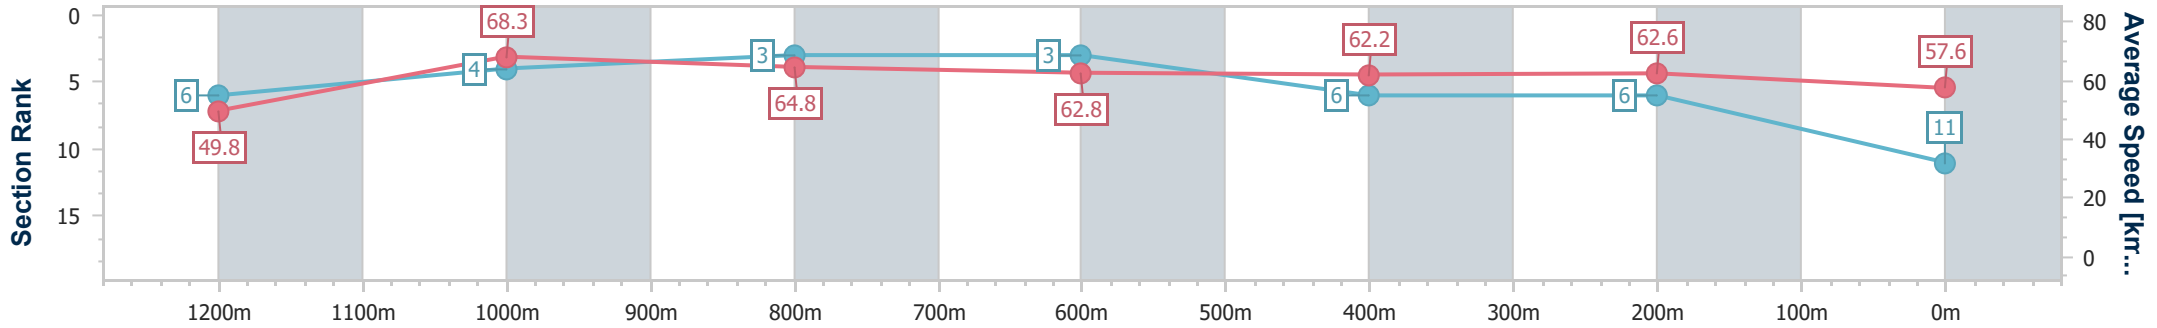

Doomben QLD Professional

Race 9: MAGIC MILLIONS THE BUFFERING - 1350m

30 December 2023 - 17:14

Track Rating: Soft 6, Weather: Overcast, Rail Position: +3m Entire

BRISBANE RACING CLUB

Section	Overall	1200m	1000m	800m	600m	400m	200m
Section Times	1:20.08 [11] (0:10.88)	1:09.20 [6] (0:10.55)	0:58.65 [4] (0:11.16)	0:47.49 [3] (0:11.60)	0:35.89 [3] (0:11.80)	0:24.09 [6] (0:11.57)	0:12.52 [6] (0:12.52)
Average Speed [km/h]	49.8	68.3	64.8	62.8	62.2	62.6	57.6
Top Speed [km/h]	67.2	70.3	67.9	64.7	63.5	63.9	61.0
Avg. Dist. to Rail [m]	11.6	5.3	1.9	2.5	3.3	5.2	6.8
Avg. Stride Freq. [Hz]	2.3	2.5	2.4	2.4	2.4	2.4	2.3
Avg. Stride Length [m]	6.0	7.6	7.6	7.4	7.3	7.2	6.9

- [ ] Ranking at each section and finish
- .-.- No data available at this section
- NA No data available

Horse/Jockey Name	Irish Songs
Final Rank	12
Fastest Section Time (Section)	0:11.00 (1200m)
Top Speed [km/h] (Section)	67.0 (1200m)
Race State	Finished