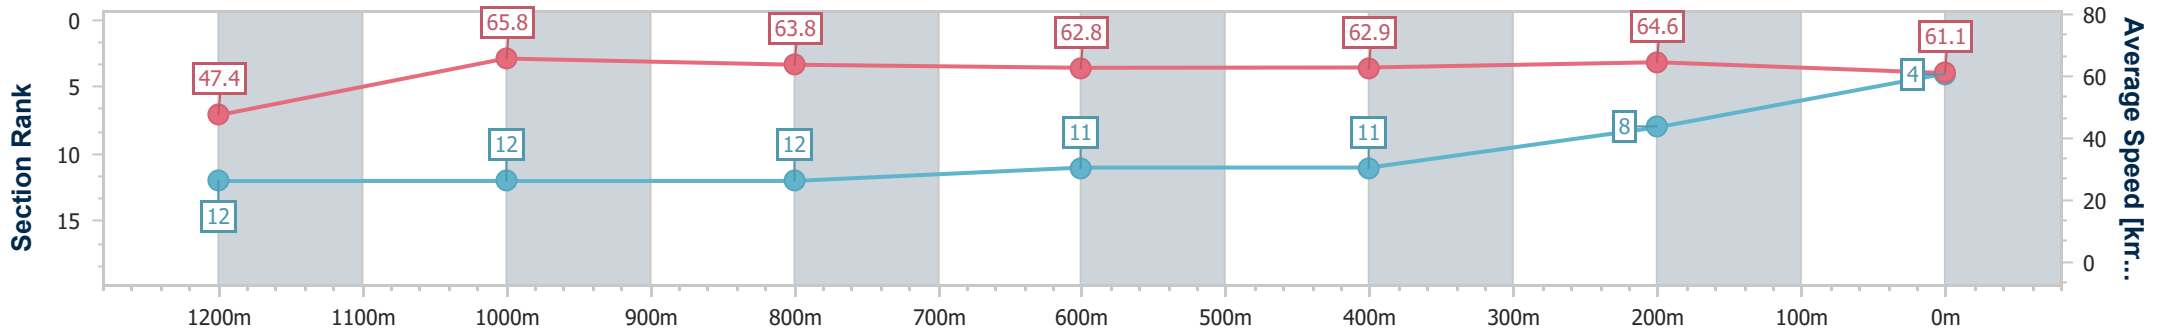

Doomben QLD Professional

Race 9: MAGIC MILLIONS THE BUFFERING - 1350m

30 December 2023 - 17:14

Track Rating: Soft 6, Weather: Overcast, Rail Position: +3m Entire

BRISBANE RACING CLUB

Section	Overall	1200m	1000m	800m	600m	400m	200m
Section Times	1:19.40 [4] (0:11.39)	1:08.01 [12] (0:10.95)	0:57.06 [12] (0:11.27)	0:45.79 [12] (0:11.40)	0:34.39 [11] (0:11.43)	0:22.96 [11] (0:11.20)	0:11.76 [8] (0:11.76)
Average Speed [km/h]	47.4	65.8	63.8	62.8	62.9	64.6	61.1
Top Speed [km/h]	67.1	67.0	65.1	64.3	64.7	66.1	64.6
Avg. Dist. to Rail [m]	7.2	0.7	0.2	0.5	0.3	0.9	0.9
Avg. Stride Freq. [Hz]	2.3	2.5	2.5	2.5	2.5	2.6	2.5
Avg. Stride Length [m]	5.7	7.3	7.1	7.0	7.0	7.0	6.8