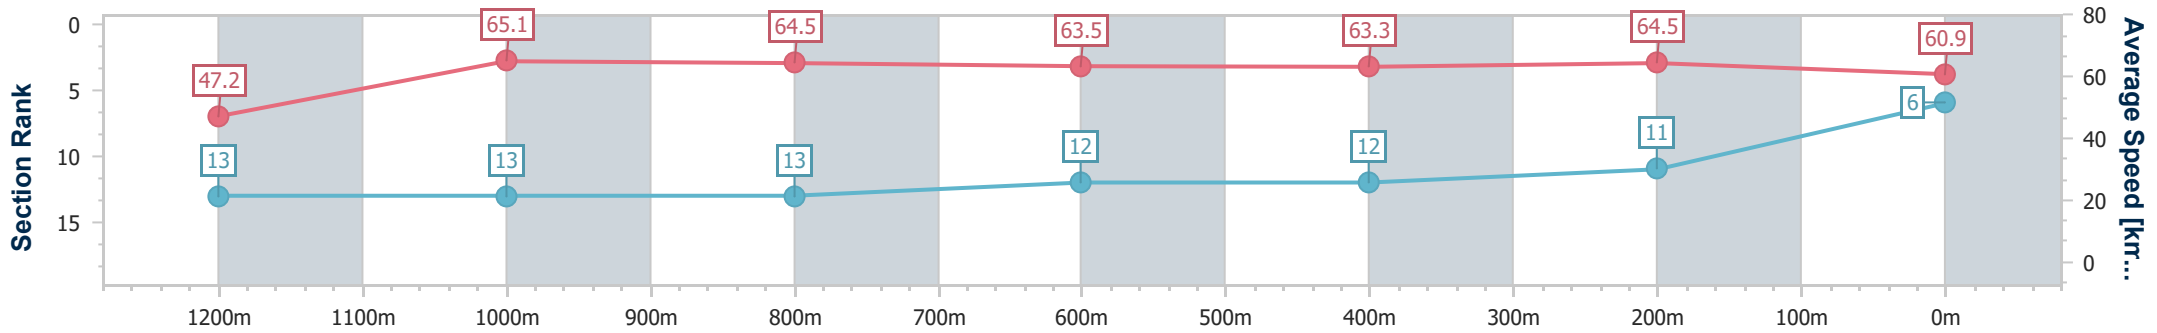

Doomben QLD Professional

Race 9: MAGIC MILLIONS THE BUFFERING - 1350m

30 December 2023 - 17:14

Track Rating: Soft 6, Weather: Overcast, Rail Position: +3m Entire

BRISBANE RACING CLUB

Section	Overall	1200m	1000m	800m	600m	400m	200m
Section Times	1:19.60 [6] (0:11.41)	1:08.19 [13] (0:11.08)	0:57.11 [13] (0:11.20)	0:45.91 [13] (0:11.33)	0:34.58 [12] (0:11.50)	0:23.08 [12] (0:11.22)	0:11.86 [11] (0:11.86)
Average Speed [km/h]	47.2	65.1	64.5	63.5	63.3	64.5	60.9
Top Speed [km/h]	63.4	66.4	65.1	64.1	64.8	66.2	63.1
Avg. Dist. to Rail [m]	7.2	1.5	0.6	0.3	1.9	5.4	6.8
Avg. Stride Freq. [Hz]	2.1	2.2	2.2	2.2	2.2	2.2	2.2
Avg. Stride Length [m]	6.2	8.2	8.2	8.1	8.1	8.0	7.7