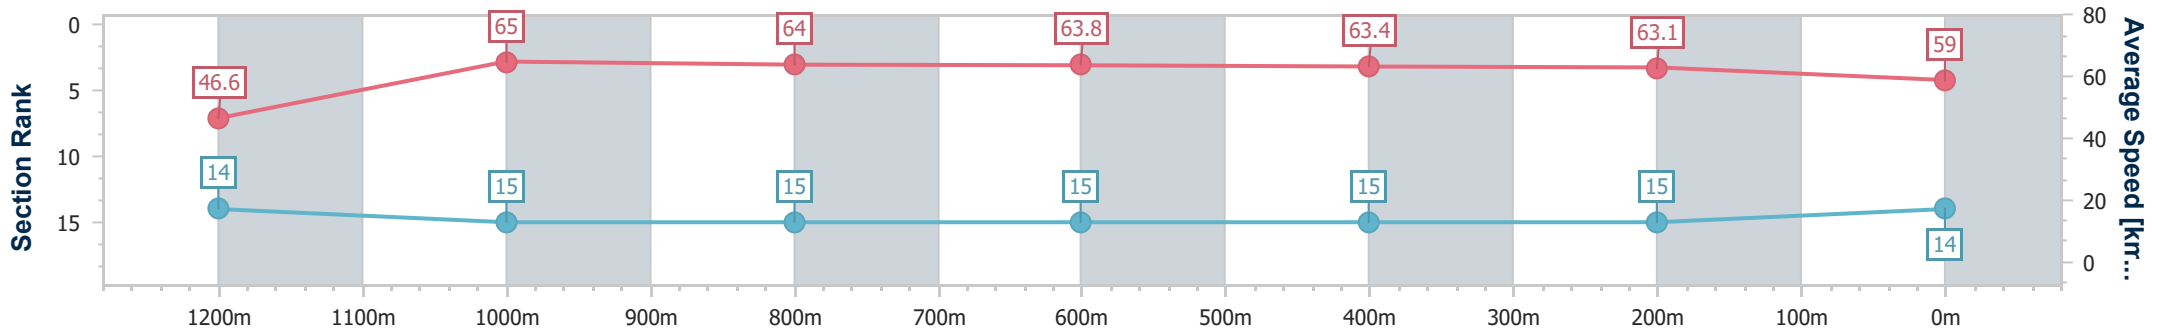

Horse/Jockey Name	Alcyone
Final Rank	14
Fastest Section Time (Section)	0:11.09 (1200m)
Top Speed [km/h] (Section)	65.7 (1200m)
Race State	Finished

Doomben QLD Professional
Race 9: MAGIC MILLIONS THE BUFFERING - 1350m
30 December 2023 - 17:14
Track Rating: Soft 6, Weather: Overcast, Rail Position: +3m Entire

BRISBANE
RACING CLUB

Section	Overall	1200m	1000m	800m	600m	400m	200m
Section Times	1:20.47 [14] (0:11.65)	1:08.82 [14] (0:11.09)	0:57.73 [15] (0:11.25)	0:46.48 [15] (0:11.32)	0:35.16 [15] (0:11.46)	0:23.70 [15] (0:11.46)	0:12.24 [15] (0:12.24)
Average Speed [km/h]	46.6	65.0	64.0	63.8	63.4	63.1	59.0
Top Speed [km/h]	64.5	65.7	65.1	64.6	64.2	64.5	61.9
Avg. Dist. to Rail [m]	9.8	1.5	0.9	0.7	1.6	3.8	4.3
Avg. Stride Freq. [Hz]	2.1	2.2	2.2	2.2	2.2	2.2	2.2
Avg. Stride Length [m]	6.0	8.1	8.2	8.0	8.0	7.8	7.6

- [ ] Ranking at each section and finish
- -.-.- No data available at this section
- NA No data available