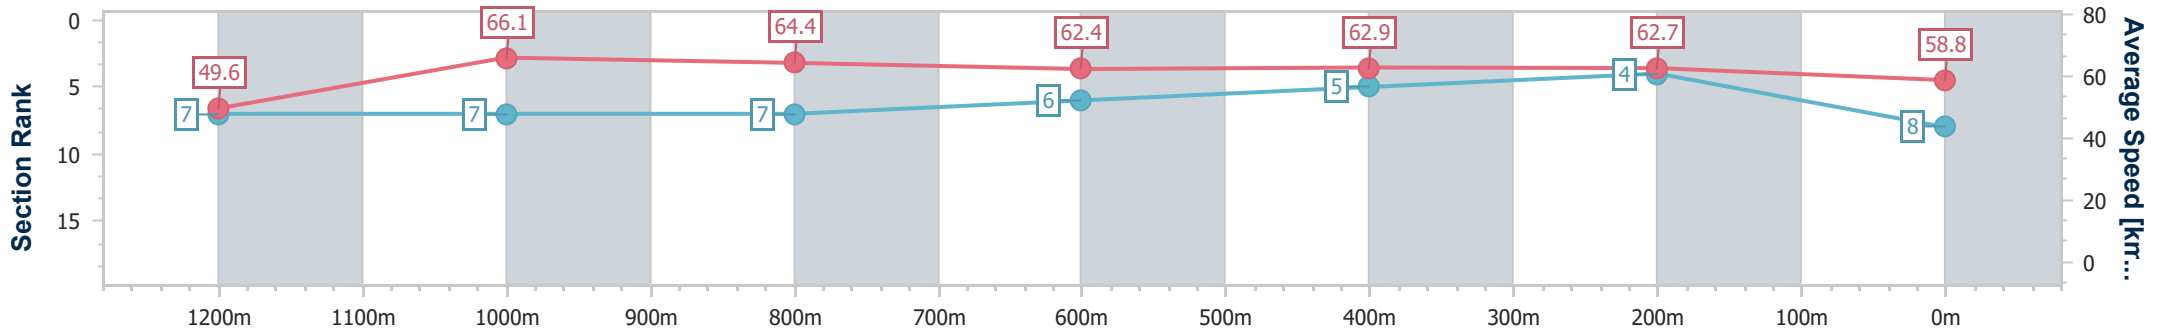

Horse/Jockey Name	Sunfall
Final Rank	8
Fastest Section Time (Section)	0:10.90 (Overall)
Top Speed [km/h] (Section)	66.9 (1200m)
Race State	Finished

Doomben QLD Professional
Race 9: MAGIC MILLIONS THE BUFFERING - 1350m
30 December 2023 - 17:14
Track Rating: Soft 6, Weather: Overcast, Rail Position: +3m Entire

BRISBANE
RACING CLUB

Section	Overall	1200m	1000m	800m	600m	400m	200m
Section Times	1:19.72 [8] (0:10.90)	1:08.82 [7] (0:10.93)	0:57.89 [7] (0:11.17)	0:46.72 [7] (0:11.49)	0:35.23 [6] (0:11.49)	0:23.74 [5] (0:11.48)	0:12.26 [4] (0:12.26)
Average Speed [km/h]	49.6	66.1	64.4	62.4	62.9	62.7	58.8
Top Speed [km/h]	66.2	66.9	65.9	64.8	63.3	63.6	61.7
Avg. Dist. to Rail [m]	1.2	0.4	0.3	0.5	0.4	1.2	0.6
Avg. Stride Freq. [Hz]	2.3	2.3	2.2	2.2	2.2	2.2	2.2
Avg. Stride Length [m]	5.9	8.1	8.1	7.9	7.9	7.8	7.6

- [ ] Ranking at each section and finish
- -.-.- No data available at this section
- NA No data available