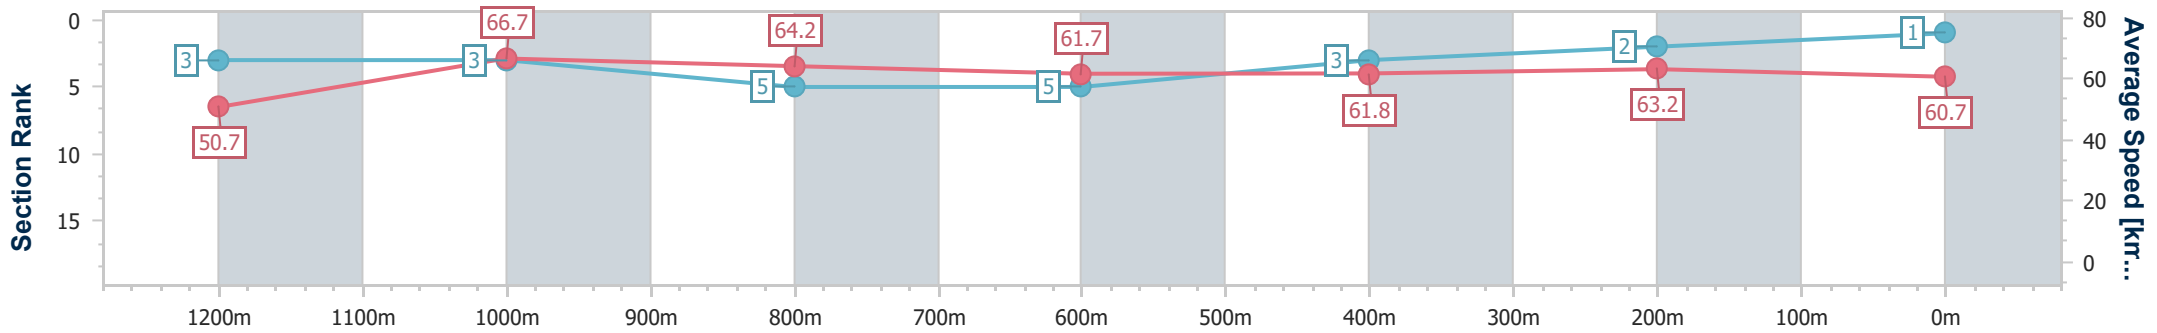

30 December 2023 - 17:14

Track Rating: Soft 6, Weather: Overcast, Rail Position: +3m Entire

BRISBANE RACING CLUB

Section	Overall	1200m	1000m	800m	600m	400m	200m
Section Times	1:18.94 [1] (0:10.66)	1:08.28 [3] (0:10.77)	0:57.51 [3] (0:11.24)	0:46.27 [5] (0:11.68)	0:34.59 [5] (0:11.45)	0:23.14 [3] (0:11.27)	0:11.87 [2] (0:11.87)
Average Speed [km/h]	50.7	66.7	64.2	61.7	61.8	63.2	60.7
Top Speed [km/h]	66.9	67.6	66.4	62.9	63.6	64.0	63.1
Avg. Dist. to Rail [m]	3.3	1.0	0.7	0.9	3.2	2.3	1.0
Avg. Stride Freq. [Hz]	2.2	2.3	2.2	2.2	2.2	2.3	2.2
Avg. Stride Length [m]	6.4	8.1	8.1	7.9	7.9	7.8	7.5