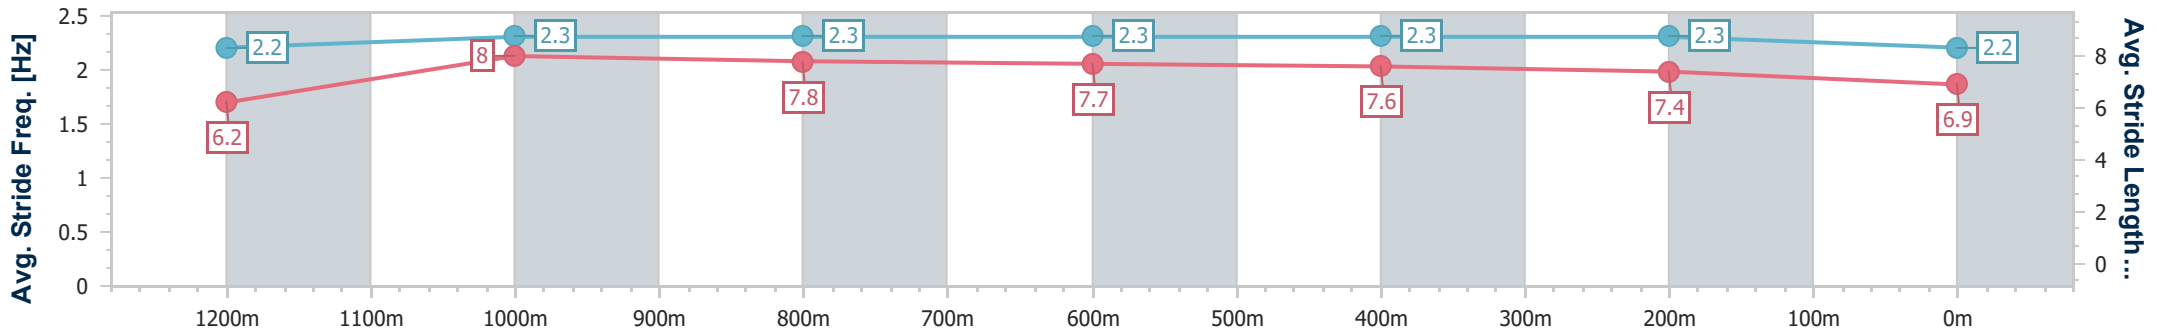

Horse/Jockey Name	The Face
Final Rank	15
Fastest Section Time (Section)	0:10.63 (Overall)
Top Speed [km/h] (Section)	68.4 (1200m)
Race State	Finished

Doomben QLD Professional
Race 9: MAGIC MILLIONS THE BUFFERING - 1350m
30 December 2023 - 17:14
Track Rating: Soft 6, Weather: Overcast, Rail Position: +3m Entire

BRISBANE
RACING CLUB

Section	Overall	1200m	1000m	800m	600m	400m	200m
Section Times	1:20.90 [15] (0:10.63)	1:10.27 [2] (0:10.75)	0:59.52 [2] (0:11.11)	0:48.41 [2] (0:11.63)	0:36.78 [2] (0:11.64)	0:25.14 [2] (0:11.79)	0:13.35 [5] (0:13.35)
Average Speed [km/h]	50.9	67.1	64.9	61.9	62.1	61.2	53.9
Top Speed [km/h]	67.6	68.4	66.4	63.7	63.5	62.6	58.6
Avg. Dist. to Rail [m]	7.3	4.0	1.2	0.2	0.5	2.0	4.3
Avg. Stride Freq. [Hz]	2.2	2.3	2.3	2.3	2.3	2.3	2.2
Avg. Stride Length [m]	6.2	8.0	7.8	7.7	7.6	7.4	6.9

- [ ] Ranking at each section and finish
- -.-.- No data available at this section
- NA No data available