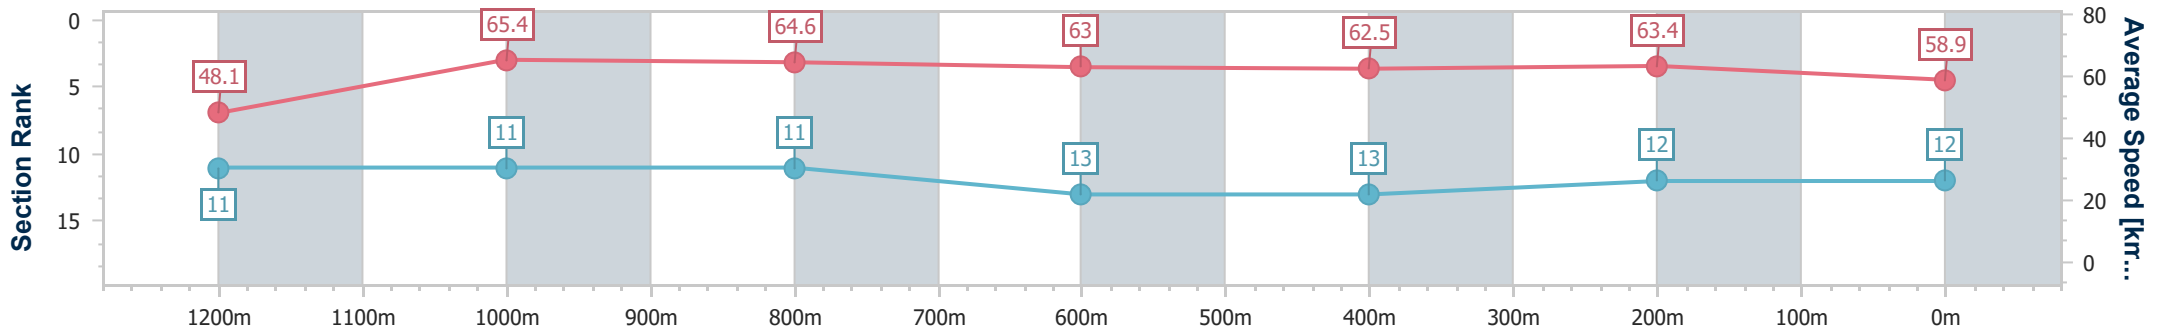

Horse/Jockey Name	Irish Songs
Final Rank	12
Fastest Section Time (Section)	0:11.00 (1200m)
Top Speed [km/h] (Section)	67.0 (1200m)
Race State	Finished

Doomben QLD Professional
Race 9: MAGIC MILLIONS THE BUFFERING - 1350m
30 December 2023 - 17:14
Track Rating: Soft 6, Weather: Overcast, Rail Position: +3m Entire

BRISBANE
RACING CLUB

Section	Overall	1200m	1000m	800m	600m	400m	200m
Section Times	1:20.11 [12] (0:11.25)	1:08.86 [11] (0:11.00)	0:57.86 [11] (0:11.27)	0:46.59 [11] (0:11.51)	0:35.08 [13] (0:11.50)	0:23.58 [13] (0:11.35)	0:12.23 [12] (0:12.23)
Average Speed [km/h]	48.1	65.4	64.6	63.0	62.5	63.4	58.9
Top Speed [km/h]	64.5	67.0	65.8	63.9	63.2	65.5	62.1
Avg. Dist. to Rail [m]	5.4	0.8	2.6	1.1	0.2	2.0	6.4
Avg. Stride Freq. [Hz]	2.2	2.3	2.3	2.3	2.3	2.4	2.3
Avg. Stride Length [m]	5.9	7.8	7.7	7.6	7.5	7.5	7.1

- [ ] Ranking at each section and finish
- -.-.- No data available at this section
- NA No data available