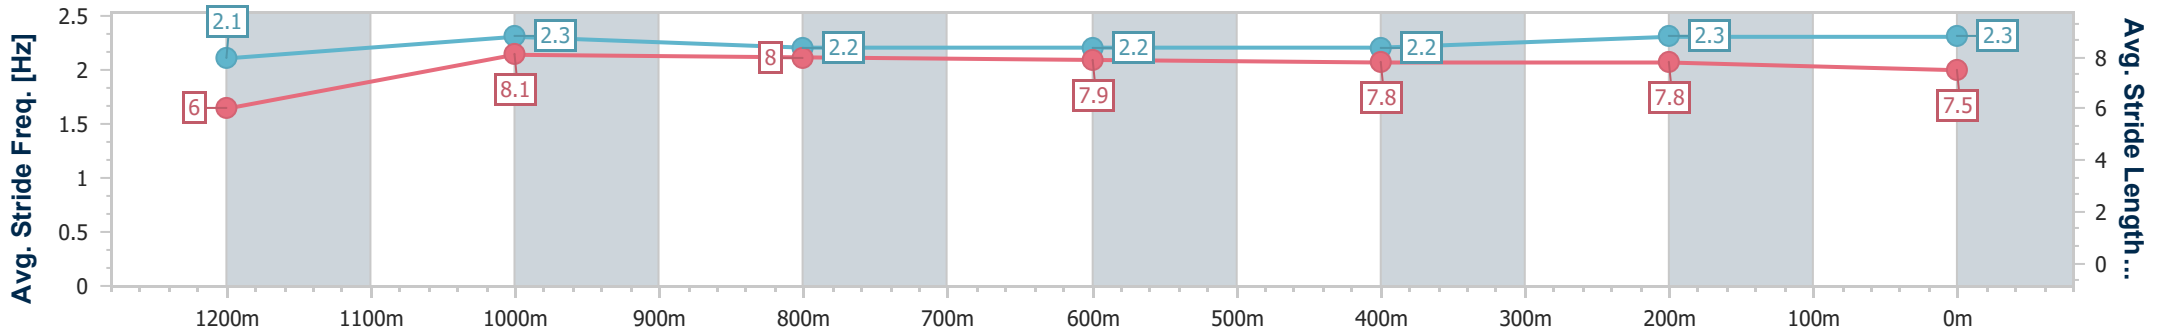

Horse/Jockey Name	Shopping Esprit
Final Rank	7
Fastest Section Time (Section)	0:10.94 (1200m)
Top Speed [km/h] (Section)	67.4 (1200m)
Race State	Finished

Doomben QLD Professional
Race 9: MAGIC MILLIONS THE BUFFERING - 1350m
30 December 2023 - 17:14
Track Rating: Soft 6, Weather: Overcast, Rail Position: +3m Entire

BRISBANE
RACING CLUB

Section	Overall	1200m	1000m	800m	600m	400m	200m
Section Times	1:19.64 [7] (0:11.70)	1:07.94 [15] (0:10.94)	0:57.00 [14] (0:11.17)	0:45.83 [14] (0:11.38)	0:34.45 [14] (0:11.48)	0:22.97 [14] (0:11.24)	0:11.73 [13] (0:11.73)
Average Speed [km/h]	46.1	65.9	64.5	63.3	63.4	64.3	61.4
Top Speed [km/h]	67.1	67.4	65.2	64.0	64.0	65.5	65.1
Avg. Dist. to Rail [m]	8.6	0.5	0.4	0.8	1.6	1.8	0.6
Avg. Stride Freq. [Hz]	2.1	2.3	2.2	2.2	2.2	2.3	2.3
Avg. Stride Length [m]	6.0	8.1	8.0	7.9	7.8	7.8	7.5

- [ ] Ranking at each section and finish
- -.-.- No data available at this section
- NA No data available