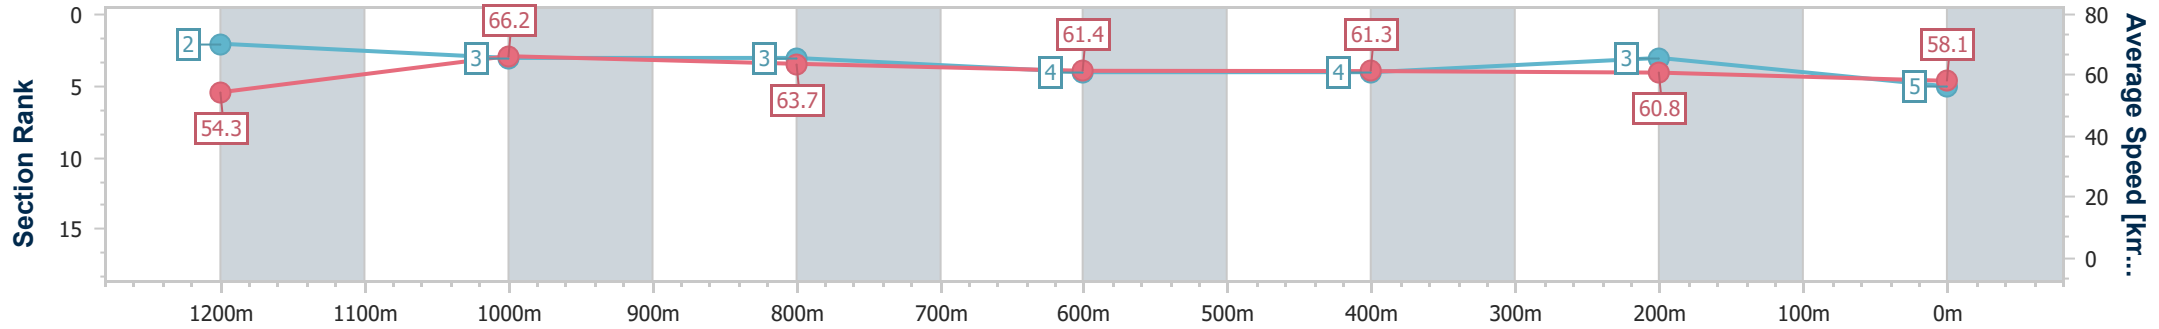

Horse/Jockey Name	Dee Stormed
Final Rank	5
Fastest Section Time (Section)	0:09.93 (Overall)
Top Speed [km/h] (Section)	67.5 (1200m)
Race State	Finished

Ipswich QLD Professional
Race 7: THANKS TO THE ITC TEAM FOR YOUR EFFORTS!
QTIS Three-Year-Old Maiden Plate - 1350m

29 December 2023 - 16:19

Track Rating: Soft 5, Weather: Fine, Rail Position: +10m 1600-1200

Section	Overall	1200m	1000m	800m	600m	400m	200m
Section Times	1:19.52 [5] (0:09.93)	1:09.59 [2] (0:10.87)	0:58.72 [3] (0:11.27)	0:47.45 [3] (0:11.62)	0:35.83 [4] (0:11.66)	0:24.17 [4] (0:11.79)	0:12.38 [3] (0:12.38)
Average Speed [km/h]	54.3	66.2	63.7	61.4	61.3	60.8	58.1
Top Speed [km/h]	65.2	67.5	64.5	62.9	62.1	61.7	61.1
Avg. Dist. to Rail [m]	1.7	1.0	1.1	1.9	2.2	1.2	0.7
Avg. Stride Freq. [Hz]	2.5	2.5	2.4	2.4	2.4	2.4	2.3
Avg. Stride Length [m]	5.4	7.3	7.2	7.1	7.1	7.0	7.0

- [ ] Ranking at each section and finish
- -.-.- No data available at this section
- NA No data available