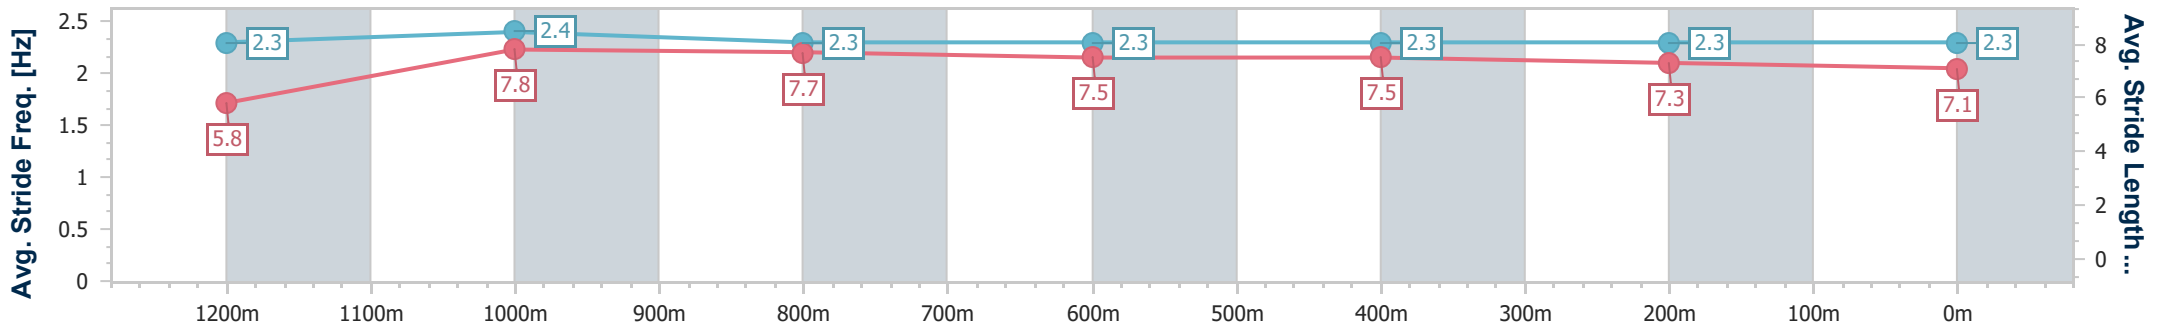

Horse/Jockey Name	Geraldine's Wish
Final Rank	2
Fastest Section Time (Section)	0:09.96 (Overall)
Top Speed [km/h] (Section)	67.7 (1200m)
Race State	Finished

Ipswich QLD Professional
Race 7: THANKS TO THE ITC TEAM FOR YOUR EFFORTS!
QTIS Three-Year-Old Maiden Plate - 1350m

29 December 2023 - 16:19

Track Rating: Soft 5, Weather: Fine, Rail Position: +10m 1600-1200

Section	Overall	1200m	1000m	800m	600m	400m	200m
Section Times	1:19.30 [2] (0:09.96)	1:09.34 [3] (0:10.95)	0:58.39 [4] (0:11.20)	0:47.19 [4] (0:11.55)	0:35.64 [3] (0:11.59)	0:24.05 [3] (0:11.85)	0:12.20 [2] (0:12.20)
Average Speed [km/h]	54.0	66.0	64.1	62.2	62.1	60.8	59.1
Top Speed [km/h]	64.5	67.7	65.4	62.9	63.0	62.6	59.7
Avg. Dist. to Rail [m]	1.0	0.6	0.2	0.6	0.4	1.2	1.5
Avg. Stride Freq. [Hz]	2.3	2.4	2.3	2.3	2.3	2.3	2.3
Avg. Stride Length [m]	5.8	7.8	7.7	7.5	7.5	7.3	7.1

- [ ] Ranking at each section and finish
- -.-.- No data available at this section
- NA No data available