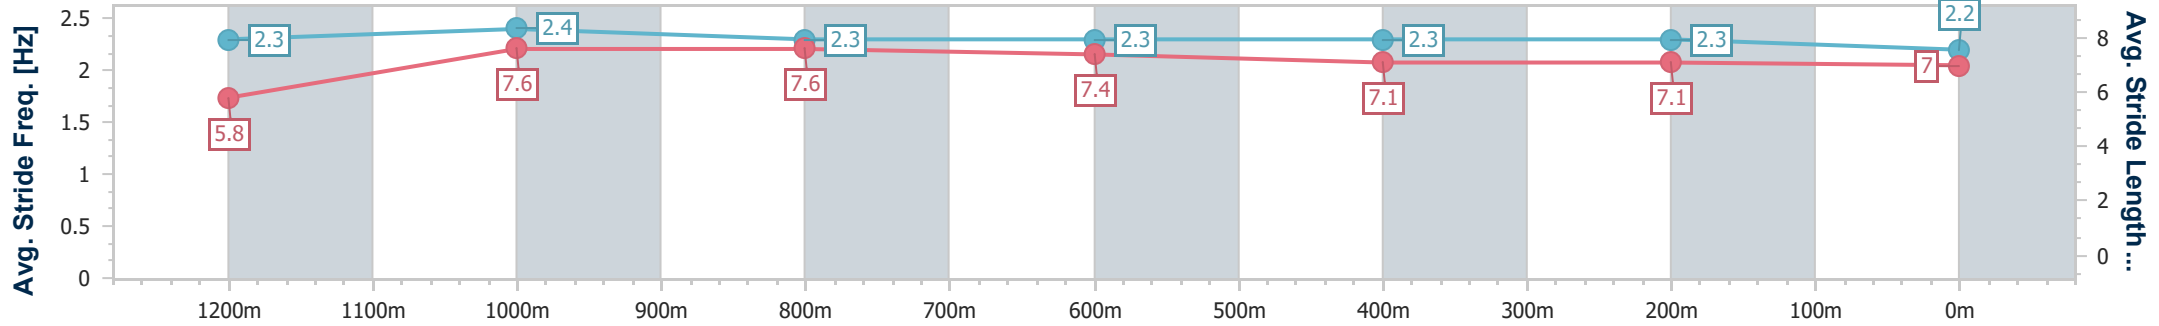

Horse/Jockey Name	Winusa Star
Final Rank	8
Fastest Section Time (Section)	0:10.05 (Overall)
Top Speed [km/h] (Section)	67.4 (1200m)
Race State	Finished

Ipswich QLD Professional
Race 7: THANKS TO THE ITC TEAM FOR YOUR EFFORTS!
QTIS Three-Year-Old Maiden Plate - 1350m

29 December 2023 - 16:19

Track Rating: Soft 5, Weather: Fine, Rail Position: +10m 1600-1200

Section	Overall	1200m	1000m	800m	600m	400m	200m
Section Times	1:21.16 [8] (0:10.05)	1:11.11 [5] (0:10.95)	1:00.16 [5] (0:11.31)	0:48.85 [5] (0:11.58)	0:37.27 [5] (0:12.15)	0:25.12 [9] (0:12.37)	0:12.75 [9] (0:12.75)
Average Speed [km/h]	53.7	65.5	63.6	61.8	59.1	57.9	56.5
Top Speed [km/h]	63.5	67.4	64.8	62.4	60.3	58.5	58.0
Avg. Dist. to Rail [m]	0.6	0.6	0.9	1.6	1.4	0.7	0.6
Avg. Stride Freq. [Hz]	2.3	2.4	2.3	2.3	2.3	2.3	2.2
Avg. Stride Length [m]	5.8	7.6	7.6	7.4	7.1	7.1	7.0

- [ ] Ranking at each section and finish
- -.-.- No data available at this section
- NA No data available