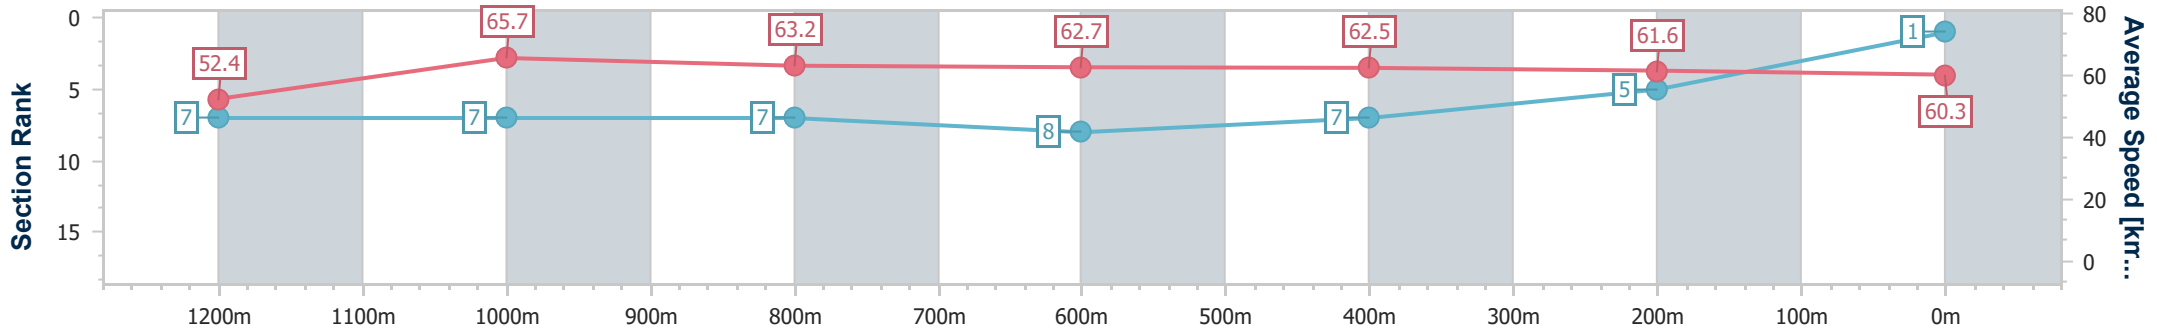

Horse/Jockey Name	My Spy
Final Rank	1
Fastest Section Time (Section)	0:10.32 (Overall)
Top Speed [km/h] (Section)	67.0 (1200m)
Race State	Finished

Ipswich QLD Professional
Race 7: THANKS TO THE ITC TEAM FOR YOUR EFFORTS!
QTIS Three-Year-Old Maiden Plate - 1350m

29 December 2023 - 16:19

Track Rating: Soft 5, Weather: Fine, Rail Position: +10m 1600-1200

Section	Overall	1200m	1000m	800m	600m	400m	200m
Section Times	1:19.24 [1] (0:10.32)	1:08.92 [7] (0:10.96)	0:57.96 [7] (0:11.38)	0:46.58 [7] (0:11.41)	0:35.17 [8] (0:11.46)	0:23.71 [7] (0:11.75)	0:11.96 [5]
Average Speed [km/h]	52.4	65.7	63.2	62.7	62.5	61.6	60.3
Top Speed [km/h]	64.0	67.0	64.8	63.9	64.0	62.4	61.4
Avg. Dist. to Rail [m]	2.0	0.6	1.0	1.4	1.0	2.6	3.9
Avg. Stride Freq. [Hz]	2.2	2.3	2.2	2.2	2.2	2.2	2.2
Avg. Stride Length [m]	5.9	8.1	8.0	8.0	7.9	7.9	7.7

- [ ] Ranking at each section and finish
- -.-.- No data available at this section
- NA No data available