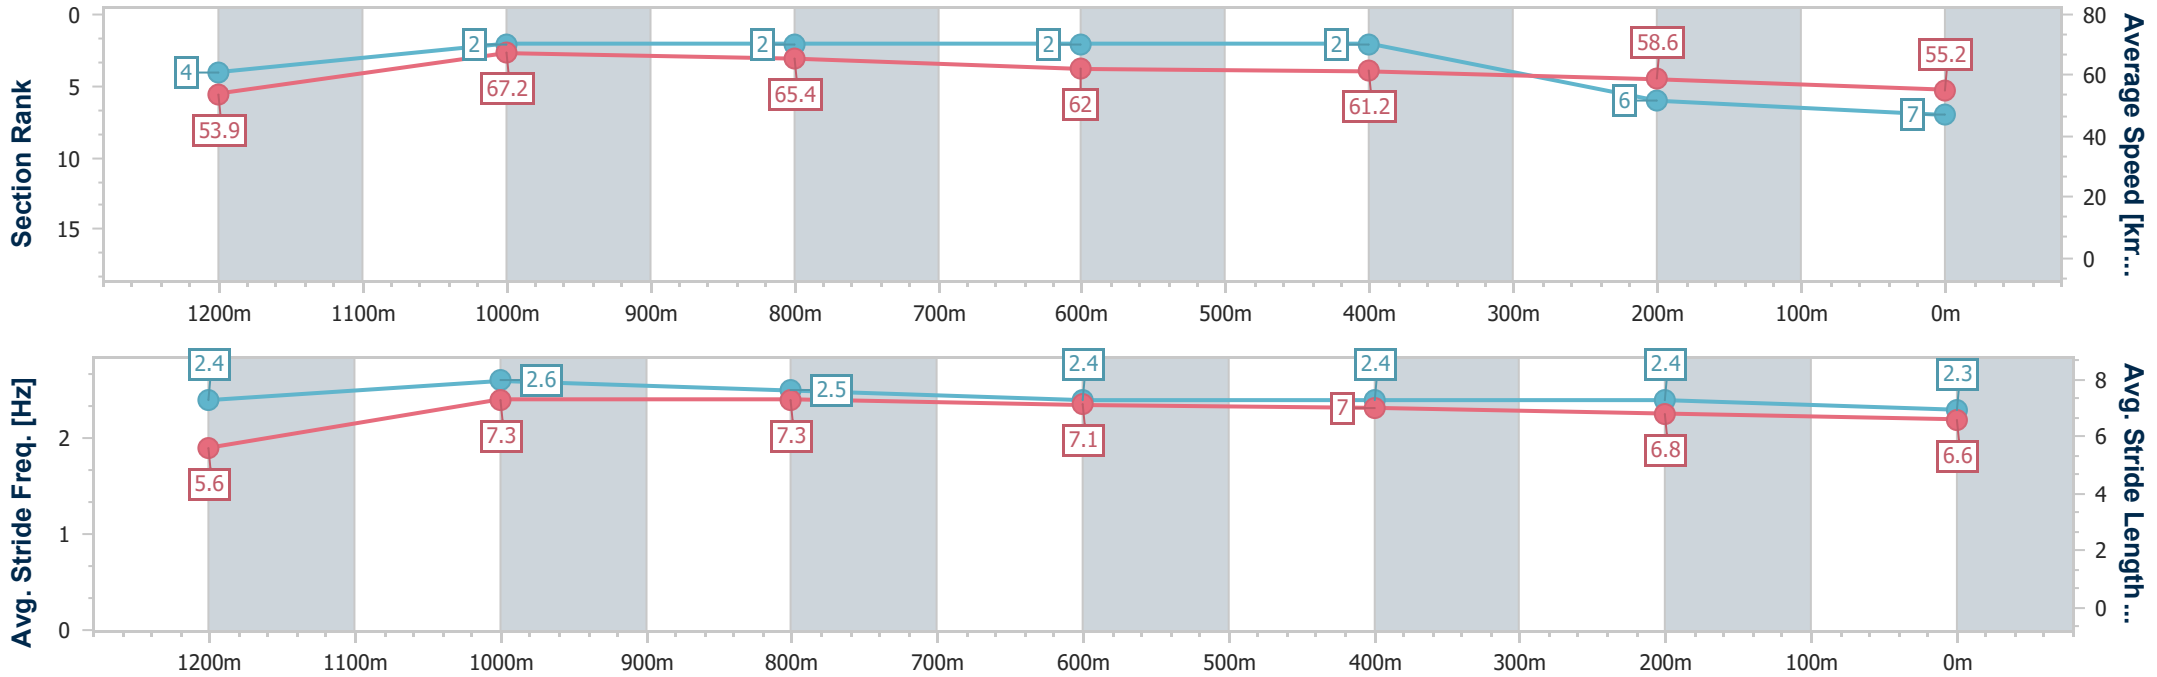

Horse/Jockey Name	Cailin Alainn
Final Rank	7
Fastest Section Time (Section)	0:10.00 (Overall)
Top Speed [km/h] (Section)	67.9 (1000m)
Race State	Finished

Ipswich QLD Professional
Race 7: THANKS TO THE ITC TEAM FOR YOUR EFFORTS!
QTIS Three-Year-Old Maiden Plate - 1350m

29 December 2023 - 16:19

Track Rating: Soft 5, Weather: Fine, Rail Position: +10m 1600-1200

Section	Overall	1200m	1000m	800m	600m	400m	200m
Section Times	1:20.40 [7] (0:10.00)	1:10.40 [4] (0:10.74)	0:59.66 [2] (0:11.05)	0:48.61 [2] (0:11.55)	0:37.06 [2] (0:11.74)	0:25.32 [2] (0:12.26)	0:13.06 [6] (0:13.06)
Average Speed [km/h]	53.9	67.2	65.4	62.0	61.2	58.6	55.2
Top Speed [km/h]	66.5	67.7	67.9	63.6	61.7	60.9	56.7
Avg. Dist. to Rail [m]	3.6	2.4	0.8	0.8	0.5	0.4	0.9
Avg. Stride Freq. [Hz]	2.4	2.6	2.5	2.4	2.4	2.4	2.3
Avg. Stride Length [m]	5.6	7.3	7.3	7.1	7.0	6.8	6.6

- [ ] Ranking at each section and finish
- -.-.- No data available at this section
- NA No data available