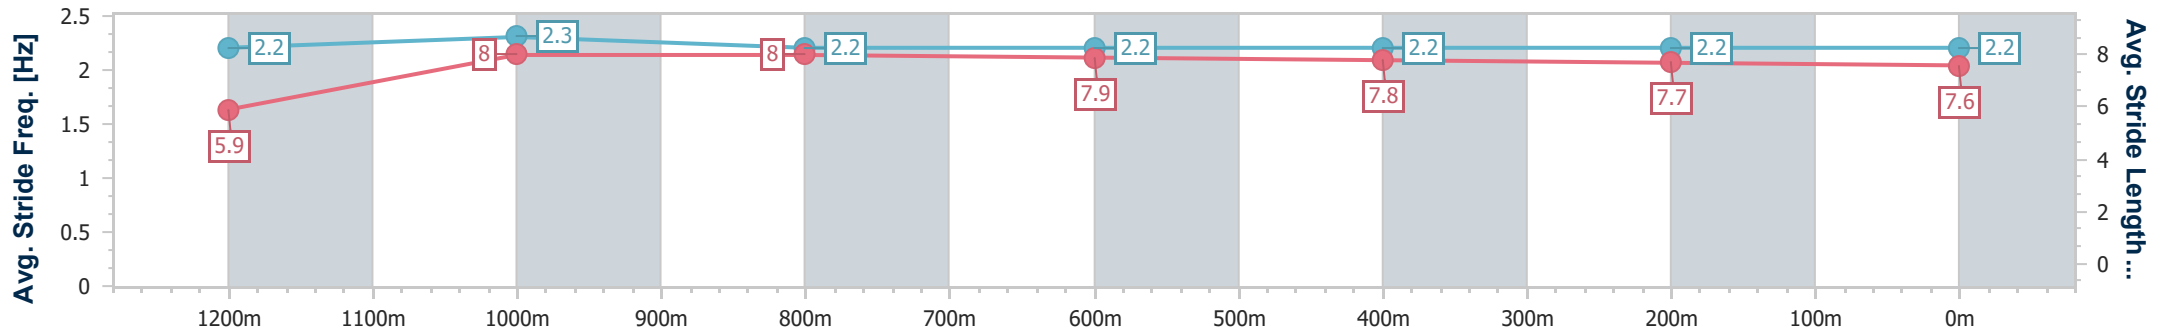

Horse/Jockey Name	Autora
Final Rank	3
Fastest Section Time (Section)	0:10.51 (Overall)
Top Speed [km/h] (Section)	65.4 (1200m)
Race State	Finished

Ipswich QLD Professional
Race 7: THANKS TO THE ITC TEAM FOR YOUR EFFORTS!
QTIS Three-Year-Old Maiden Plate - 1350m

29 December 2023 - 16:19

Track Rating: Soft 5, Weather: Fine, Rail Position: +10m 1600-1200

Section	Overall	1200m	1000m	800m	600m	400m	200m
Section Times	1:19.36 [3] (0:10.51)	1:08.85 [10] (0:11.10)	0:57.75 [9] (0:11.23)	0:46.52 [9] (0:11.38)	0:35.14 [9] (0:11.46)	0:23.68 [8] (0:11.58)	0:12.10 [4] (0:12.10)
Average Speed [km/h]	51.3	65.1	64.0	63.1	62.8	62.0	59.6
Top Speed [km/h]	63.6	65.4	64.6	64.2	63.8	63.1	61.7
Avg. Dist. to Rail [m]	5.2	0.8	0.6	1.1	0.3	0.4	0.6
Avg. Stride Freq. [Hz]	2.2	2.3	2.2	2.2	2.2	2.2	2.2
Avg. Stride Length [m]	5.9	8.0	8.0	7.9	7.8	7.7	7.6

- [ ] Ranking at each section and finish
- -.-.- No data available at this section
- NA No data available