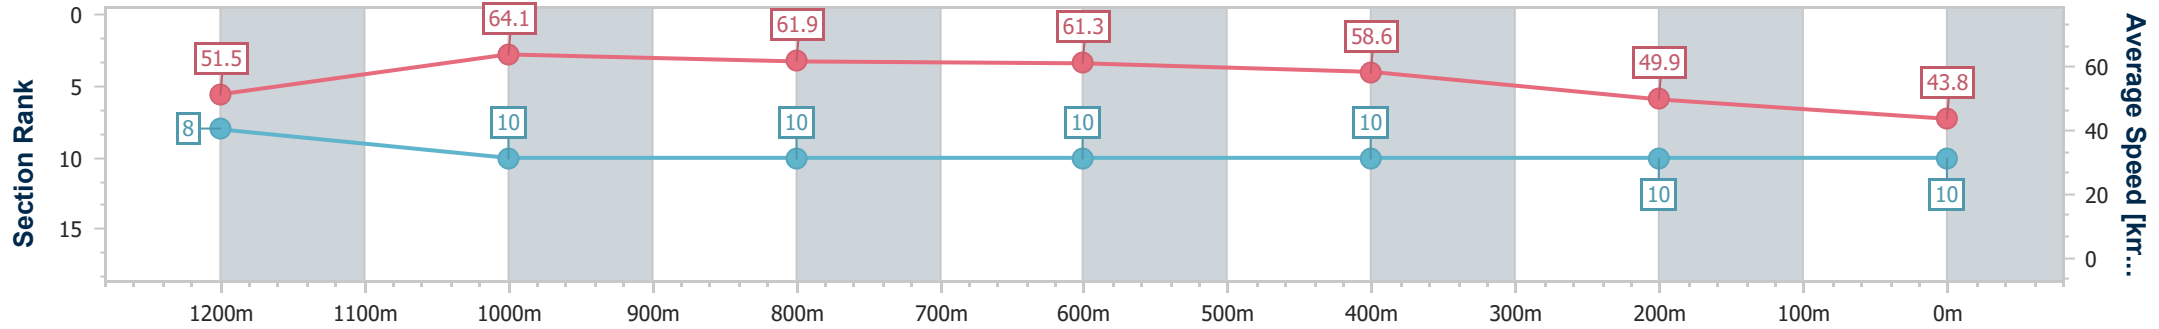

Horse/Jockey Name	Sunday Sky
Final Rank	10
Fastest Section Time (Section)	0:10.49 (Overall)
Top Speed [km/h] (Section)	64.9 (1200m)
Race State	Finished

Ipswich QLD Professional
Race 7: THANKS TO THE ITC TEAM FOR YOUR EFFORTS!
QTIS Three-Year-Old Maiden Plate - 1350m

29 December 2023 - 16:19

Track Rating: Soft 5, Weather: Fine, Rail Position: +10m 1600-1200

Section	Overall	1200m	1000m	800m	600m	400m	200m
Section Times	1:28.04 [10] (0:10.49)	1:17.55 [8] (0:11.22)	1:06.33 [10] (0:11.61)	0:54.72 [10] (0:11.66)	0:43.06 [10] (0:12.25)	0:30.81 [10] (0:14.33)	0:16.48 [10] (0:16.48)
Average Speed [km/h]	51.5	64.1	61.9	61.3	58.6	49.9	43.8
Top Speed [km/h]	62.5	64.9	62.6	62.0	60.4	54.5	46.1
Avg. Dist. to Rail [m]	2.4	0.7	0.9	1.2	1.3	1.2	1.5
Avg. Stride Freq. [Hz]	2.3	2.4	2.4	2.4	2.3	2.2	2.0
Avg. Stride Length [m]	5.7	7.3	7.3	7.2	6.9	6.4	6.0

- [ ] Ranking at each section and finish
- -.-.- No data available at this section
- NA No data available