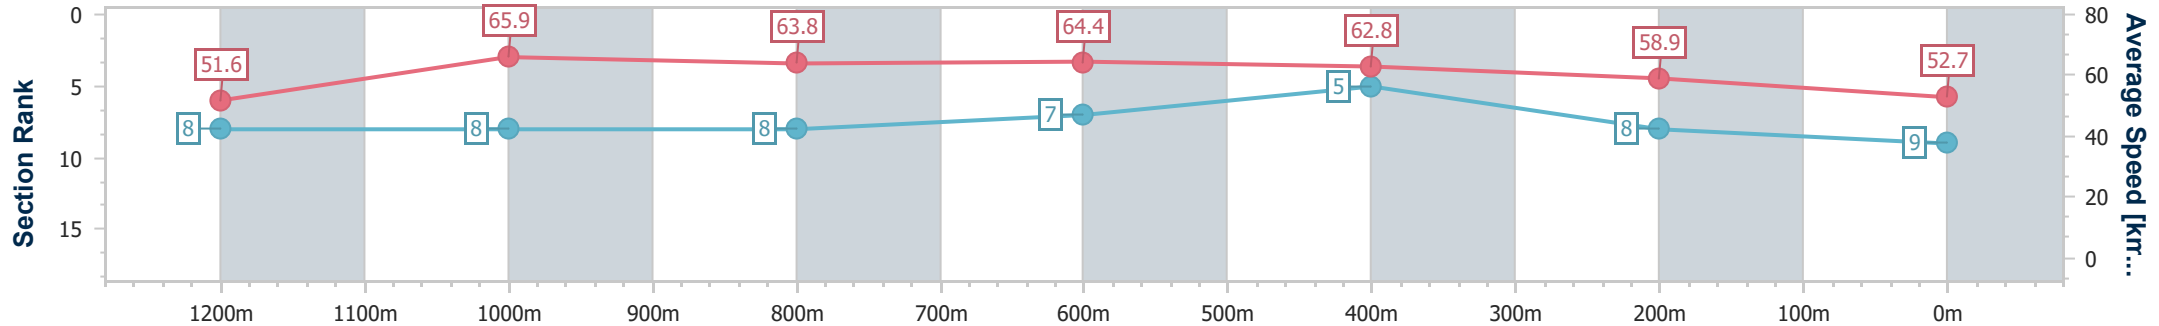

Horse/Jockey Name	Totspur
Final Rank	9
Fastest Section Time (Section)	0:10.49 (Overall)
Top Speed [km/h] (Section)	68.0 (1200m)
Race State	Finished

Ipswich QLD Professional
Race 7: THANKS TO THE ITC TEAM FOR YOUR EFFORTS!
QTIS Three-Year-Old Maiden Plate - 1350m

29 December 2023 - 16:19

Track Rating: Soft 5, Weather: Fine, Rail Position: +10m 1600-1200

Section	Overall	1200m	1000m	800m	600m	400m	200m
Section Times	1:21.42 [9] (0:10.49)	1:10.93 [8] (0:10.94)	0:59.99 [8] (0:11.30)	0:48.69 [8] (0:11.18)	0:37.51 [7] (0:11.53)	0:25.98 [5] (0:12.34)	0:13.64 [8] (0:13.64)
Average Speed [km/h]	51.6	65.9	63.8	64.4	62.8	58.9	52.7
Top Speed [km/h]	65.8	68.0	64.2	65.1	65.2	61.3	56.6
Avg. Dist. to Rail [m]	6.8	1.5	0.2	0.3	1.4	2.8	2.9
Avg. Stride Freq. [Hz]	2.2	2.4	2.3	2.3	2.3	2.3	2.2
Avg. Stride Length [m]	5.8	7.7	7.8	7.7	7.4	7.2	6.7

- [ ] Ranking at each section and finish
- -.-.- No data available at this section
- NA No data available