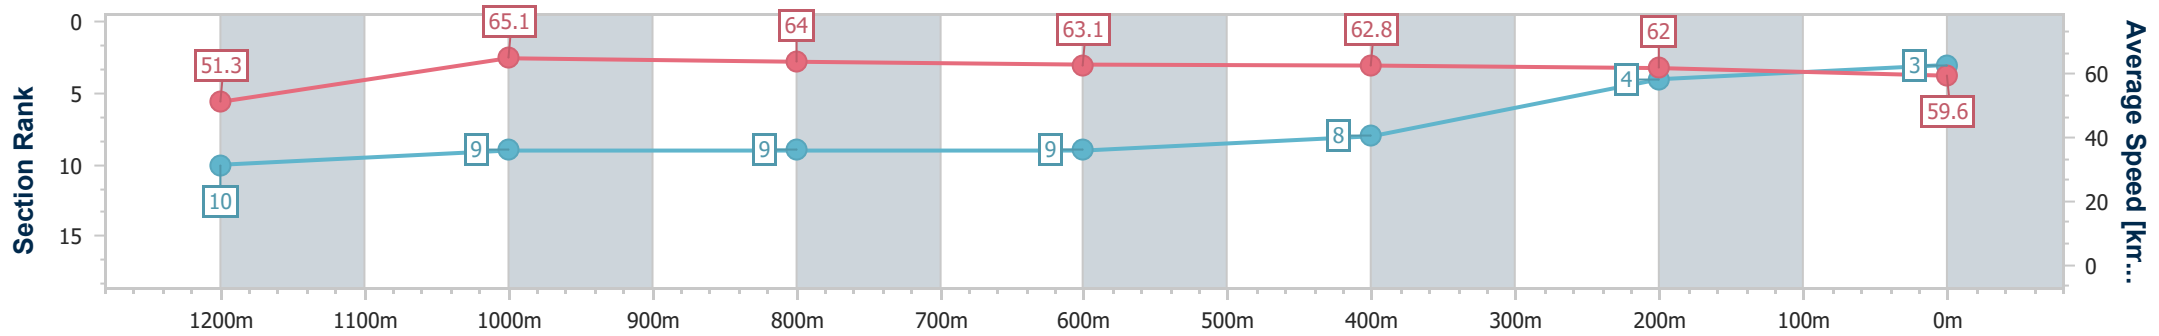

Horse/Jockey Name	Autora
Final Rank	3
Fastest Section Time (Section)	0:10.51 (Overall)
Top Speed [km/h] (Section)	65.4 (1200m)
Race State	Finished

Ipswich QLD Professional
Race 7: THANKS TO THE ITC TEAM FOR YOUR EFFORTS!
QTIS Three-Year-Old Maiden Plate - 1350m

29 December 2023 - 16:19

Track Rating: Soft 5, Weather: Fine, Rail Position: +10m 1600-1200

Section	Overall	1200m	1000m	800m	600m	400m	200m
Section Times	1:19.36 [3] (0:10.51)	1:08.85 [10] (0:11.10)	0:57.75 [9] (0:11.23)	0:46.52 [9] (0:11.38)	0:35.14 [9] (0:11.46)	0:23.68 [8] (0:11.58)	0:12.10 [4] (0:12.10)
Average Speed [km/h]	51.3	65.1	64.0	63.1	62.8	62.0	59.6
Top Speed [km/h]	63.6	65.4	64.6	64.2	63.8	63.1	61.7
Avg. Dist. to Rail [m]	5.2	0.8	0.6	1.1	0.3	0.4	0.6
Avg. Stride Freq. [Hz]	2.2	2.3	2.2	2.2	2.2	2.2	2.2
Avg. Stride Length [m]	5.9	8.0	8.0	7.9	7.8	7.7	7.6

- [ ] Ranking at each section and finish
- -.-.- No data available at this section
- NA No data available