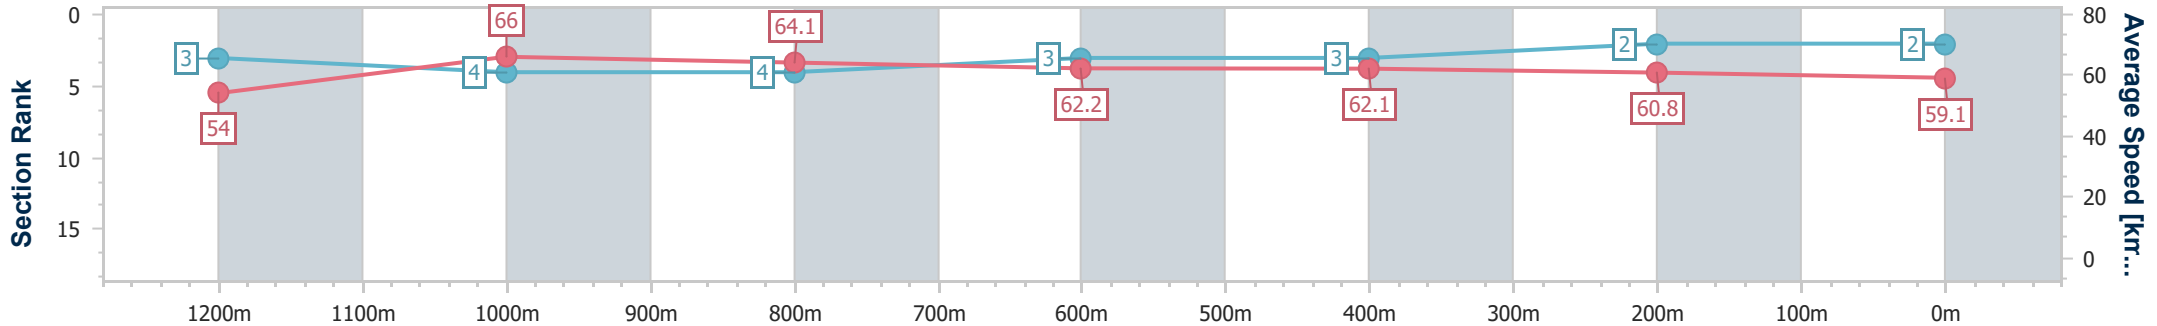

Horse/Jockey Name	Geraldine's Wish
Final Rank	2
Fastest Section Time (Section)	0:09.96 (Overall)
Top Speed [km/h] (Section)	67.7 (1200m)
Race State	Finished

Ipswich QLD Professional
Race 7: THANKS TO THE ITC TEAM FOR YOUR EFFORTS!
QTIS Three-Year-Old Maiden Plate - 1350m

29 December 2023 - 16:19

Track Rating: Soft 5, Weather: Fine, Rail Position: +10m 1600-1200

Section	Overall	1200m	1000m	800m	600m	400m	200m
Section Times	1:19.30 [2] (0:09.96)	1:09.34 [3] (0:10.95)	0:58.39 [4] (0:11.20)	0:47.19 [4] (0:11.55)	0:35.64 [3] (0:11.59)	0:24.05 [3] (0:11.85)	0:12.20 [2] (0:12.20)
Average Speed [km/h]	54.0	66.0	64.1	62.2	62.1	60.8	59.1
Top Speed [km/h]	64.5	67.7	65.4	62.9	63.0	62.6	59.7
Avg. Dist. to Rail [m]	1.0	0.6	0.2	0.6	0.4	1.2	1.5
Avg. Stride Freq. [Hz]	2.3	2.4	2.3	2.3	2.3	2.3	2.3
Avg. Stride Length [m]	5.8	7.8	7.7	7.5	7.5	7.3	7.1

- [ ] Ranking at each section and finish
- -.-.- No data available at this section
- NA No data available