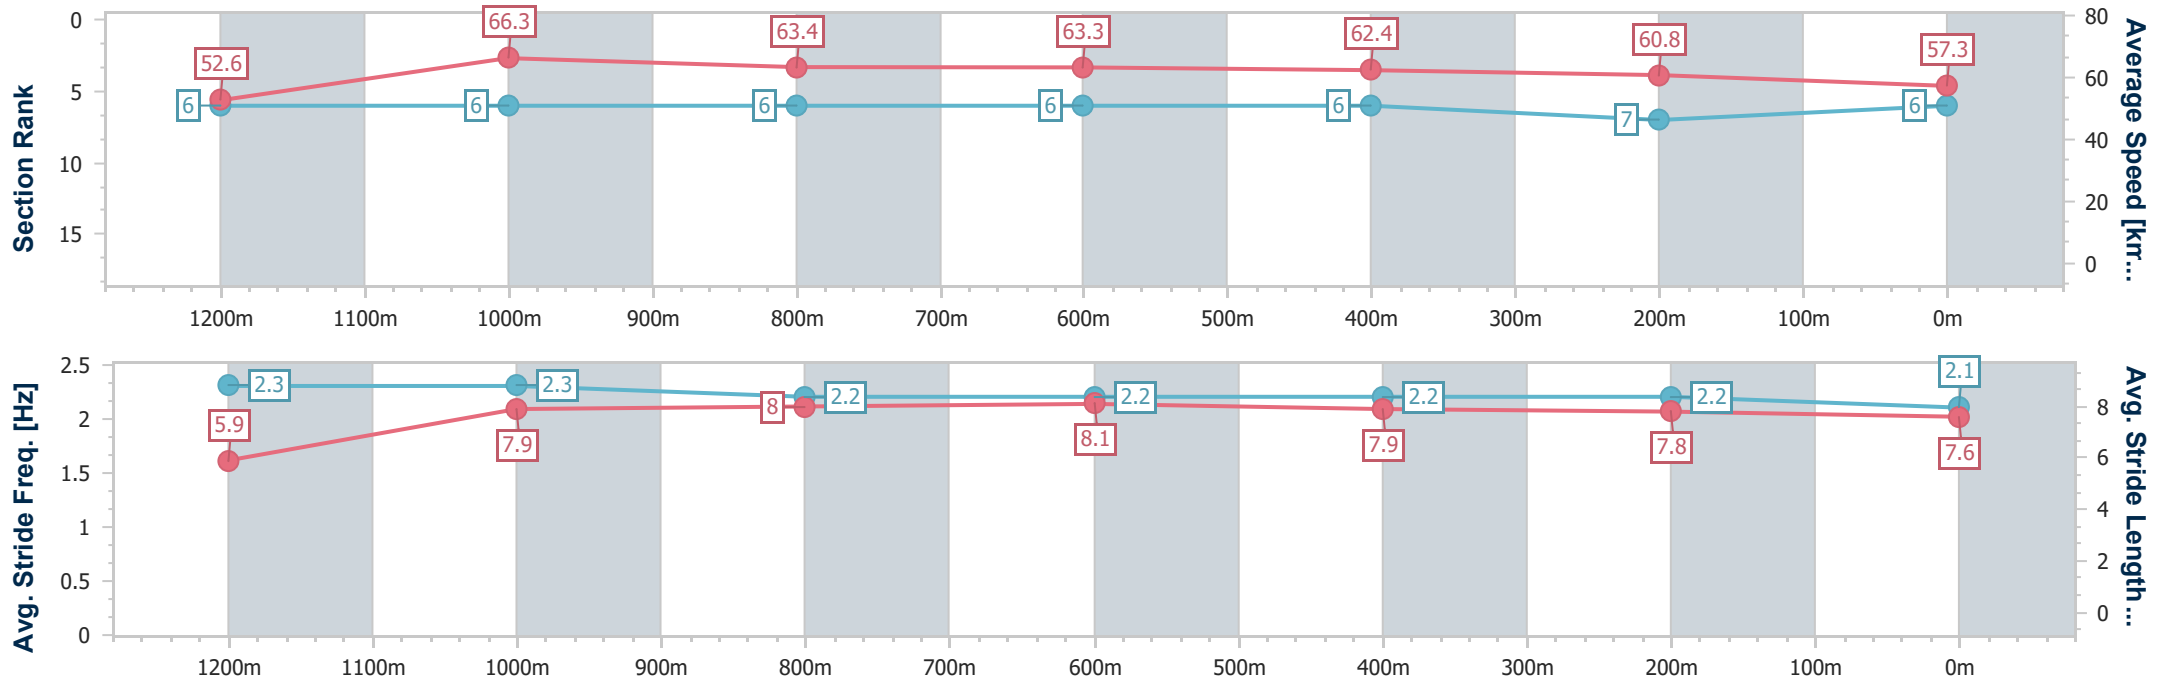

Section	Overall	1200m	1000m	800m	600m	400m	200m
Section Times	1:19.52 [5] (0:09.93)	1:09.59 [2] (0:10.87)	0:58.72 [3] (0:11.27)	0:47.45 [3] (0:11.62)	0:35.83 [4] (0:11.66)	0:24.17 [4] (0:11.79)	0:12.38 [3] (0:12.38)
Average Speed [km/h]	54.3	66.2	63.7	61.4	61.3	60.8	58.1
Top Speed [km/h]	65.2	67.5	64.5	62.9	62.1	61.7	61.1
Avg. Dist. to Rail [m]	1.7	1.0	1.1	1.9	2.2	1.2	0.7
Avg. Stride Freq. [Hz]	2.5	2.5	2.4	2.4	2.4	2.4	2.3
Avg. Stride Length [m]	5.4	7.3	7.2	7.1	7.1	7.0	7.0

- [] Ranking at each section and finish
- .-.- No data available at this section
- NA No data available

Horse/Jockey Name	Fallguy
Final Rank	6
Fastest Section Time (Section)	0:10.29 (Overall)
Top Speed [km/h] (Section)	66.9 (1200m)
Race State	Finished

Section	Overall	1200m	1000m	800m	600m	400m	200m
Section Times	1:19.94 [6] (0:10.29)	1:09.65 [6] (0:10.89)	0:58.76 [6] (0:11.32)	0:47.44 [6] (0:11.40)	0:36.04 [6] (0:11.56)	0:24.48 [6] (0:11.95)	0:12.53 [7] (0:12.53)
Average Speed [km/h]	52.6	66.3	63.4	63.3	62.4	60.8	57.3
Top Speed [km/h]	64.6	66.9	65.4	63.4	63.4	62.5	59.0
Avg. Dist. to Rail [m]	5.8	2.5	0.6	0.3	0.6	3.0	3.6
Avg. Stride Freq. [Hz]	2.3	2.3	2.2	2.2	2.2	2.2	2.1
Avg. Stride Length [m]	5.9	7.9	8.0	8.1	7.9	7.8	7.6