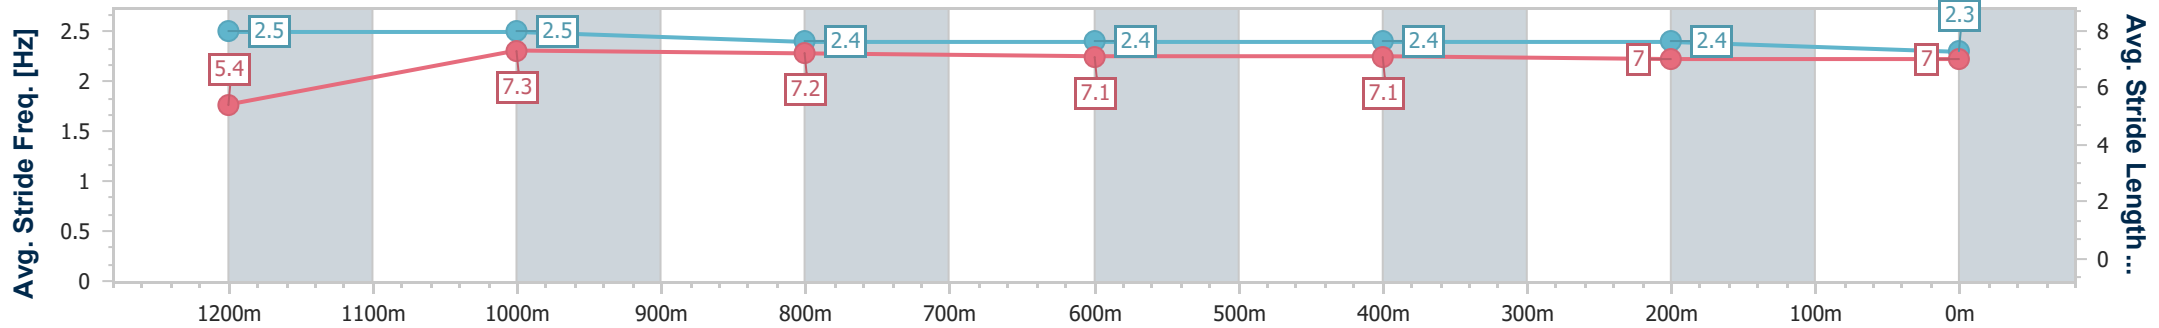

Horse/Jockey Name	Dee Stormed
Final Rank	5
Fastest Section Time (Section)	0:09.93 (Overall)
Top Speed [km/h] (Section)	67.5 (1200m)
Race State	Finished

Ipswich QLD Professional
Race 7: THANKS TO THE ITC TEAM FOR YOUR EFFORTS!
QTIS Three-Year-Old Maiden Plate - 1350m

29 December 2023 - 16:19

Track Rating: Soft 5, Weather: Fine, Rail Position: +10m 1600-1200

Section	Overall	1200m	1000m	800m	600m	400m	200m
Section Times	1:19.52 [5] (0:09.93)	1:09.59 [2] (0:10.87)	0:58.72 [3] (0:11.27)	0:47.45 [3] (0:11.62)	0:35.83 [4] (0:11.66)	0:24.17 [4] (0:11.79)	0:12.38 [3] (0:12.38)
Average Speed [km/h]	54.3	66.2	63.7	61.4	61.3	60.8	58.1
Top Speed [km/h]	65.2	67.5	64.5	62.9	62.1	61.7	61.1
Avg. Dist. to Rail [m]	1.7	1.0	1.1	1.9	2.2	1.2	0.7
Avg. Stride Freq. [Hz]	2.5	2.5	2.4	2.4	2.4	2.4	2.3
Avg. Stride Length [m]	5.4	7.3	7.2	7.1	7.1	7.0	7.0

- [ ] Ranking at each section and finish
- -.-.- No data available at this section
- NA No data available