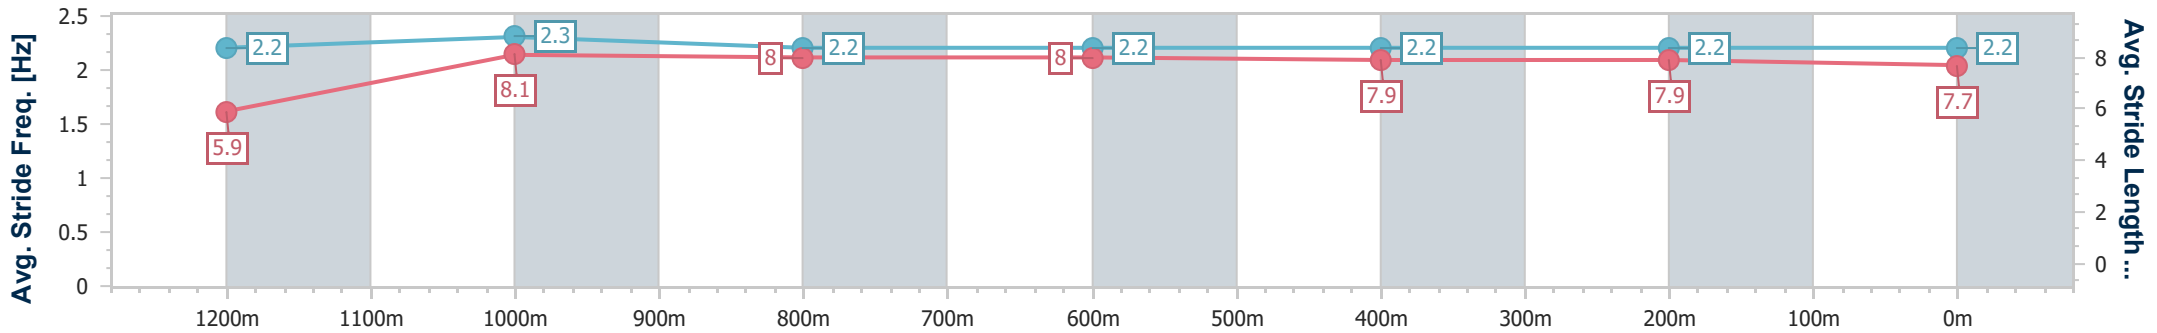

Horse/Jockey Name	My Spy
Final Rank	1
Fastest Section Time (Section)	0:10.32 (Overall)
Top Speed [km/h] (Section)	67.0 (1200m)
Race State	Finished

Ipswich QLD Professional
Race 7: THANKS TO THE ITC TEAM FOR YOUR EFFORTS!
QTIS Three-Year-Old Maiden Plate - 1350m

29 December 2023 - 16:19

Track Rating: Soft 5, Weather: Fine, Rail Position: +10m 1600-1200

Section	Overall	1200m	1000m	800m	600m	400m	200m
Section Times	1:19.24 [1] (0:10.32)	1:08.92 [7] (0:10.96)	0:57.96 [7] (0:11.38)	0:46.58 [7] (0:11.41)	0:35.17 [8] (0:11.46)	0:23.71 [7] (0:11.75)	0:11.96 [5]
Average Speed [km/h]	52.4	65.7	63.2	62.7	62.5	61.6	60.3
Top Speed [km/h]	64.0	67.0	64.8	63.9	64.0	62.4	61.4
Avg. Dist. to Rail [m]	2.0	0.6	1.0	1.4	1.0	2.6	3.9
Avg. Stride Freq. [Hz]	2.2	2.3	2.2	2.2	2.2	2.2	2.2
Avg. Stride Length [m]	5.9	8.1	8.0	8.0	7.9	7.9	7.7

- [ ] Ranking at each section and finish
- -.-.- No data available at this section
- NA No data available