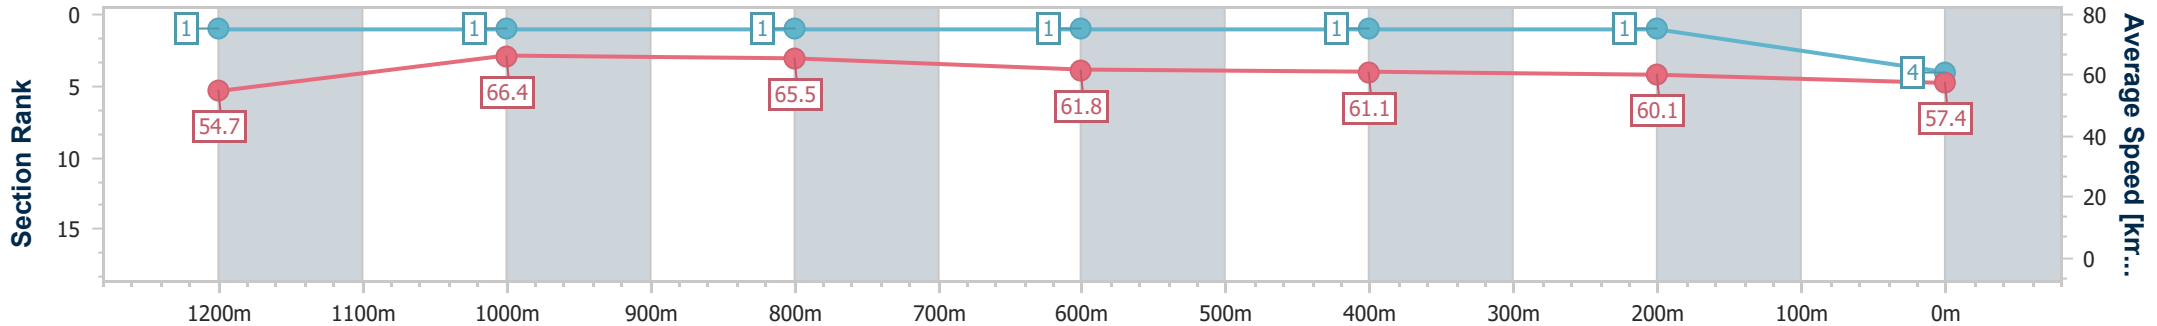

Horse/Jockey Name	Deep Dawn
Final Rank	4
Fastest Section Time (Section)	0:09.88 (Overall)
Top Speed [km/h] (Section)	67.4 (1000m)
Race State	Finished

Ipswich QLD Professional
Race 7: THANKS TO THE ITC TEAM FOR YOUR EFFORTS!
QTIS Three-Year-Old Maiden Plate - 1350m

29 December 2023 - 16:19

Track Rating: Soft 5, Weather: Fine, Rail Position: +10m 1600-1200

Section	Overall	1200m	1000m	800m	600m	400m	200m
Section Times	1:19.47 [4] (0:09.88)	1:09.59 [1] (0:10.84)	0:58.75 [1] (0:10.98)	0:47.77 [1] (0:11.58)	0:36.19 [1] (0:11.70)	0:24.49 [1] (0:11.94)	0:12.55 [1] (0:12.55)
Average Speed [km/h]	54.7	66.4	65.5	61.8	61.1	60.1	57.4
Top Speed [km/h]	65.7	67.2	67.4	63.5	61.6	61.2	59.2
Avg. Dist. to Rail [m]	2.2	1.7	0.7	1.6	1.2	1.4	1.3
Avg. Stride Freq. [Hz]	2.4	2.5	2.4	2.3	2.3	2.3	2.2
Avg. Stride Length [m]	5.7	7.5	7.7	7.5	7.2	7.3	7.2

- [ ] Ranking at each section and finish
- -.-.- No data available at this section
- NA No data available