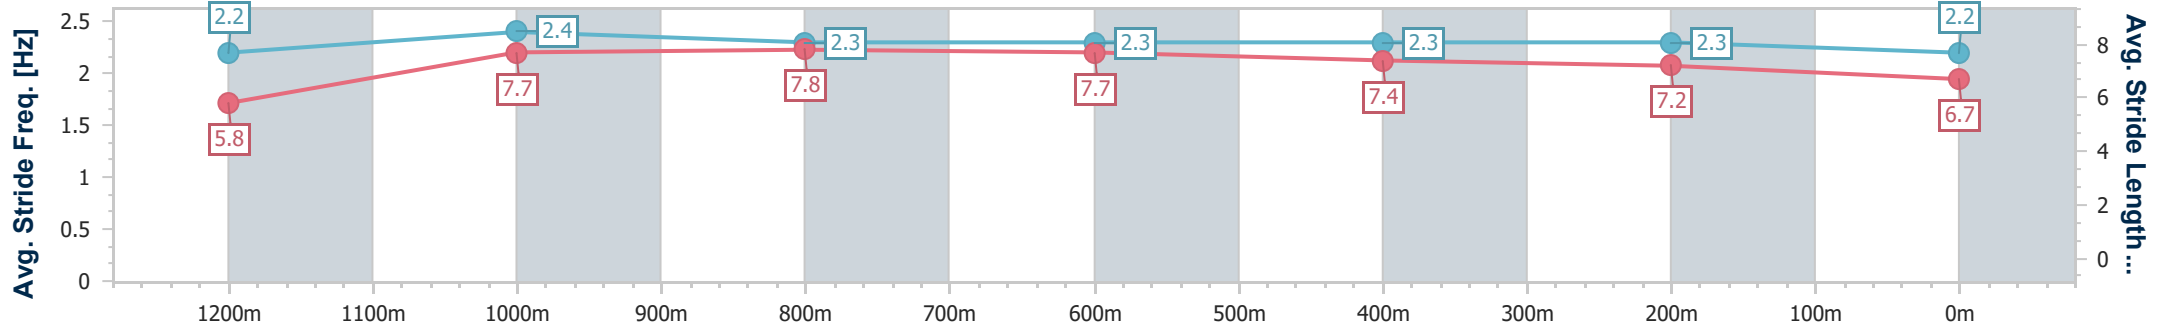

Horse/Jockey Name	Totspur
Final Rank	9
Fastest Section Time (Section)	0:10.49 (Overall)
Top Speed [km/h] (Section)	68.0 (1200m)
Race State	Finished

Ipswich QLD Professional
Race 7: THANKS TO THE ITC TEAM FOR YOUR EFFORTS!
QTIS Three-Year-Old Maiden Plate - 1350m

29 December 2023 - 16:19

Track Rating: Soft 5, Weather: Fine, Rail Position: +10m 1600-1200

Section	Overall	1200m	1000m	800m	600m	400m	200m
Section Times	1:21.42 [9] (0:10.49)	1:10.93 [8] (0:10.94)	0:59.99 [8] (0:11.30)	0:48.69 [8] (0:11.18)	0:37.51 [7] (0:11.53)	0:25.98 [5] (0:12.34)	0:13.64 [8] (0:13.64)
Average Speed [km/h]	51.6	65.9	63.8	64.4	62.8	58.9	52.7
Top Speed [km/h]	65.8	68.0	64.2	65.1	65.2	61.3	56.6
Avg. Dist. to Rail [m]	6.8	1.5	0.2	0.3	1.4	2.8	2.9
Avg. Stride Freq. [Hz]	2.2	2.4	2.3	2.3	2.3	2.3	2.2
Avg. Stride Length [m]	5.8	7.7	7.8	7.7	7.4	7.2	6.7

- [ ] Ranking at each section and finish
- -.-.- No data available at this section
- NA No data available