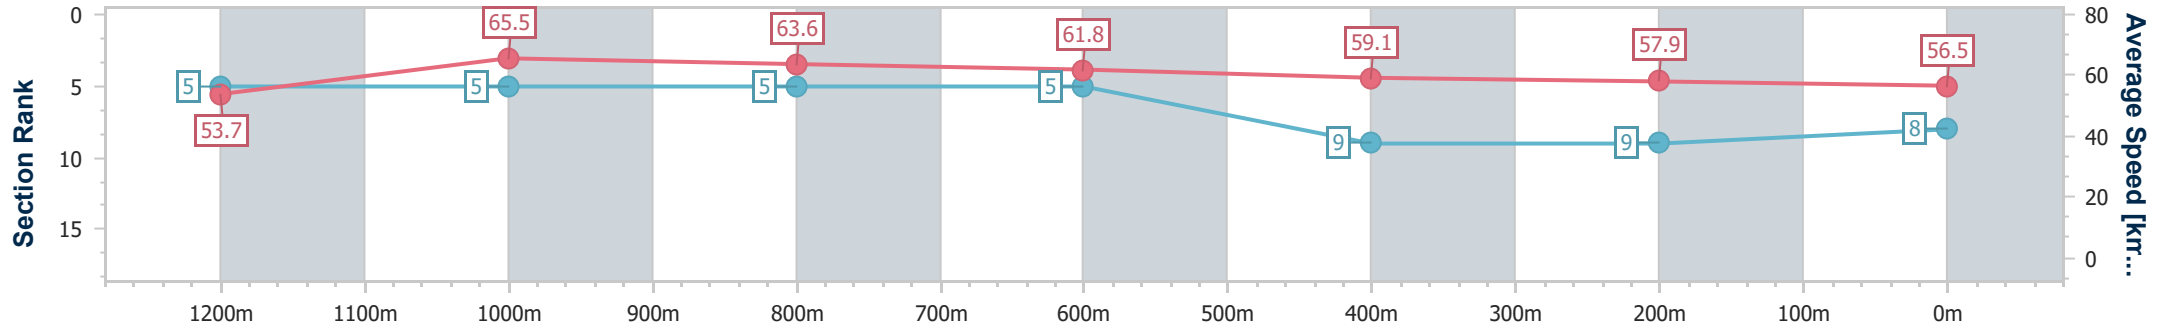

Horse/Jockey Name	Winusa Star
Final Rank	8
Fastest Section Time (Section)	0:10.05 (Overall)
Top Speed [km/h] (Section)	67.4 (1200m)
Race State	Finished

Ipswich QLD Professional
Race 7: THANKS TO THE ITC TEAM FOR YOUR EFFORTS!
QTIS Three-Year-Old Maiden Plate - 1350m

29 December 2023 - 16:19

Track Rating: Soft 5, Weather: Fine, Rail Position: +10m 1600-1200

Section	Overall	1200m	1000m	800m	600m	400m	200m
Section Times	1:21.16 [8] (0:10.05)	1:11.11 [5] (0:10.95)	1:00.16 [5] (0:11.31)	0:48.85 [5] (0:11.58)	0:37.27 [5] (0:12.15)	0:25.12 [9] (0:12.37)	0:12.75 [9] (0:12.75)
Average Speed [km/h]	53.7	65.5	63.6	61.8	59.1	57.9	56.5
Top Speed [km/h]	63.5	67.4	64.8	62.4	60.3	58.5	58.0
Avg. Dist. to Rail [m]	0.6	0.6	0.9	1.6	1.4	0.7	0.6
Avg. Stride Freq. [Hz]	2.3	2.4	2.3	2.3	2.3	2.3	2.2
Avg. Stride Length [m]	5.8	7.6	7.6	7.4	7.1	7.1	7.0

- [ ] Ranking at each section and finish
- -.-.- No data available at this section
- NA No data available