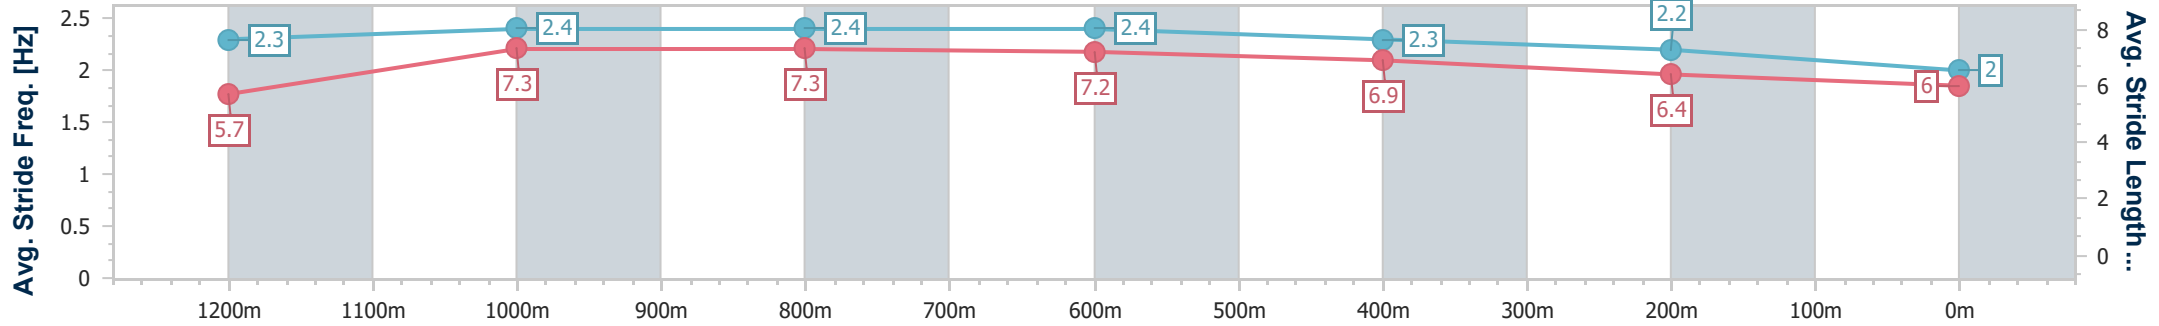

Horse/Jockey Name	Sunday Sky
Final Rank	10
Fastest Section Time (Section)	0:10.49 (Overall)
Top Speed [km/h] (Section)	64.9 (1200m)
Race State	Finished

Ipswich QLD Professional
Race 7: THANKS TO THE ITC TEAM FOR YOUR EFFORTS!
QTIS Three-Year-Old Maiden Plate - 1350m

29 December 2023 - 16:19

Track Rating: Soft 5, Weather: Fine, Rail Position: +10m 1600-1200

Section	Overall	1200m	1000m	800m	600m	400m	200m
Section Times	1:28.04 [10] (0:10.49)	1:17.55 [8] (0:11.22)	1:06.33 [10] (0:11.61)	0:54.72 [10] (0:11.66)	0:43.06 [10] (0:12.25)	0:30.81 [10] (0:14.33)	0:16.48 [10] (0:16.48)
Average Speed [km/h]	51.5	64.1	61.9	61.3	58.6	49.9	43.8
Top Speed [km/h]	62.5	64.9	62.6	62.0	60.4	54.5	46.1
Avg. Dist. to Rail [m]	2.4	0.7	0.9	1.2	1.3	1.2	1.5
Avg. Stride Freq. [Hz]	2.3	2.4	2.4	2.4	2.3	2.2	2.0
Avg. Stride Length [m]	5.7	7.3	7.3	7.2	6.9	6.4	6.0

- [ ] Ranking at each section and finish
- -.-.- No data available at this section
- NA No data available