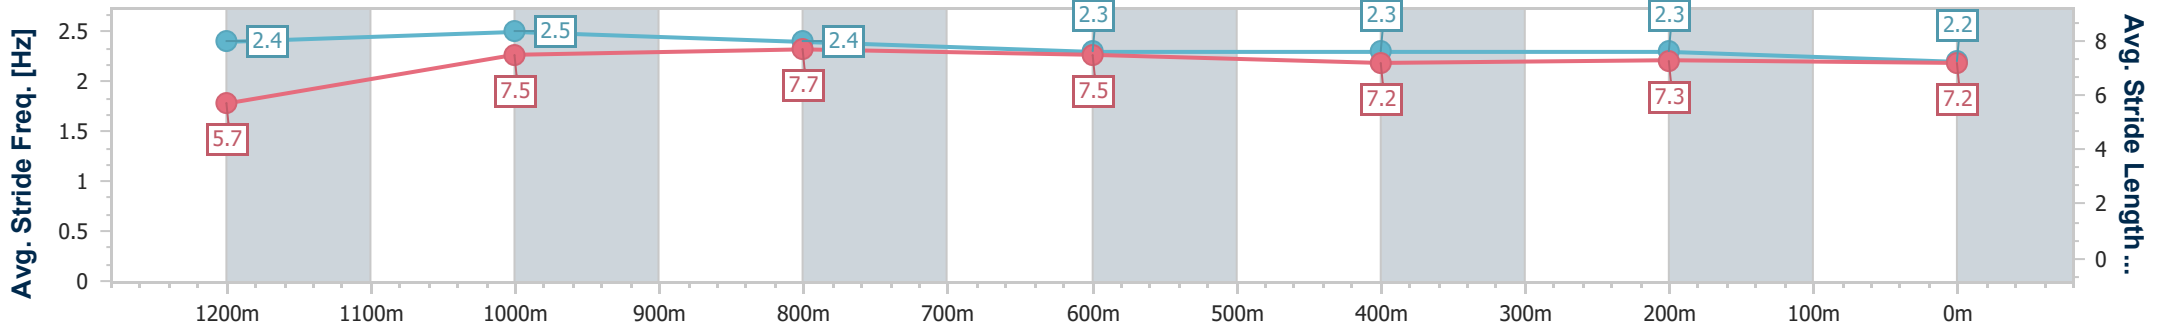

Horse/Jockey Name	Deep Dawn
Final Rank	4
Fastest Section Time (Section)	0:09.88 (Overall)
Top Speed [km/h] (Section)	67.4 (1000m)
Race State	Finished

Ipswich QLD Professional
Race 7: THANKS TO THE ITC TEAM FOR YOUR EFFORTS!
QTIS Three-Year-Old Maiden Plate - 1350m

29 December 2023 - 16:19

Track Rating: Soft 5, Weather: Fine, Rail Position: +10m 1600-1200

Section	Overall	1200m	1000m	800m	600m	400m	200m
Section Times	1:19.47 [4] (0:09.88)	1:09.59 [1] (0:10.84)	0:58.75 [1] (0:10.98)	0:47.77 [1] (0:11.58)	0:36.19 [1] (0:11.70)	0:24.49 [1] (0:11.94)	0:12.55 [1] (0:12.55)
Average Speed [km/h]	54.7	66.4	65.5	61.8	61.1	60.1	57.4
Top Speed [km/h]	65.7	67.2	67.4	63.5	61.6	61.2	59.2
Avg. Dist. to Rail [m]	2.2	1.7	0.7	1.6	1.2	1.4	1.3
Avg. Stride Freq. [Hz]	2.4	2.5	2.4	2.3	2.3	2.3	2.2
Avg. Stride Length [m]	5.7	7.5	7.7	7.5	7.2	7.3	7.2

- [ ] Ranking at each section and finish
- -.-.- No data available at this section
- NA No data available