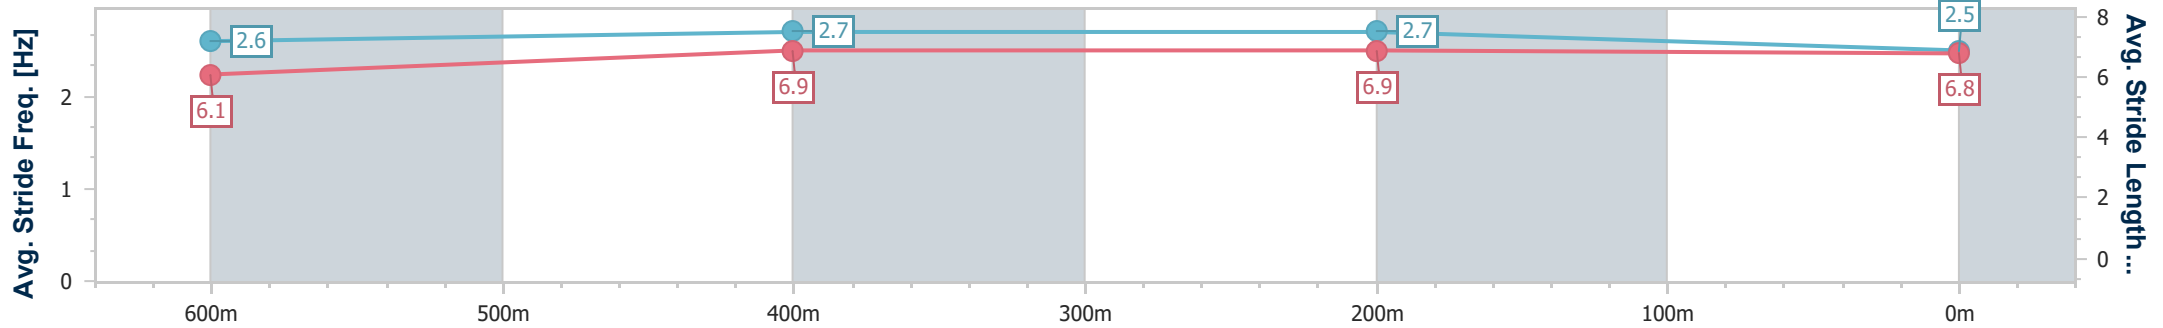

Ipswich QLD Professional  
 Race 6: JEAN CALDWELL MEMORIAL RATINGS BAND 0 - 58  
 Handicap - 800m

29 December 2023 - 15:39

Track Rating: Soft 5, Weather: Fine, Rail Position: +10m 1600-1200

Section	Overall	600m	400m	200m
Section Times	0:46.16 [9] (0:12.70)	0:33.46 [5] (0:10.45)	0:23.01 [6] (0:11.08)	0:11.93 [8] (0:11.93)
Average Speed [km/h]	56.7	69.2	65.5	60.2
Top Speed [km/h]	69.7	71.1	68.0	63.0
Avg. Dist. to Rail [m]	6.8	1.9	2.8	3.2
Avg. Stride Freq. [Hz]	2.5	2.6	2.5	2.4
Avg. Stride Length [m]	6.7	7.4	7.2	7.1

- [ ] Ranking at each section and finish
- .-.- No data available at this section
- NA No data available

Horse/Jockey Name	Divenire
Final Rank	10
Fastest Section Time (Section)	0:10.58 (600m)
Top Speed [km/h] (Section)	67.9 (600m)
Race State	Finished

Ipswich QLD Professional  
 Race 6: JEAN CALDWELL MEMORIAL RATINGS BAND 0 - 58  
 Handicap - 800m

29 December 2023 - 15:39

Track Rating: Soft 5, Weather: Fine, Rail Position: +10m 1600-1200

Section	Overall	600m	400m	200m
Section Times	0:46.54 [10] (0:13.45)	0:33.09 [9] (0:10.58)	0:22.51 [9] (0:10.93)	0:11.58 [10] (0:11.58)
Average Speed [km/h]	53.7	67.6	65.6	62.1
Top Speed [km/h]	67.2	67.9	66.7	66.1
Avg. Dist. to Rail [m]	1.1	1.2	1.3	1.4
Avg. Stride Freq. [Hz]	2.6	2.7	2.7	2.5
Avg. Stride Length [m]	6.1	6.9	6.9	6.8

- [ ] Ranking at each section and finish
- .-.- No data available at this section
- NA No data available