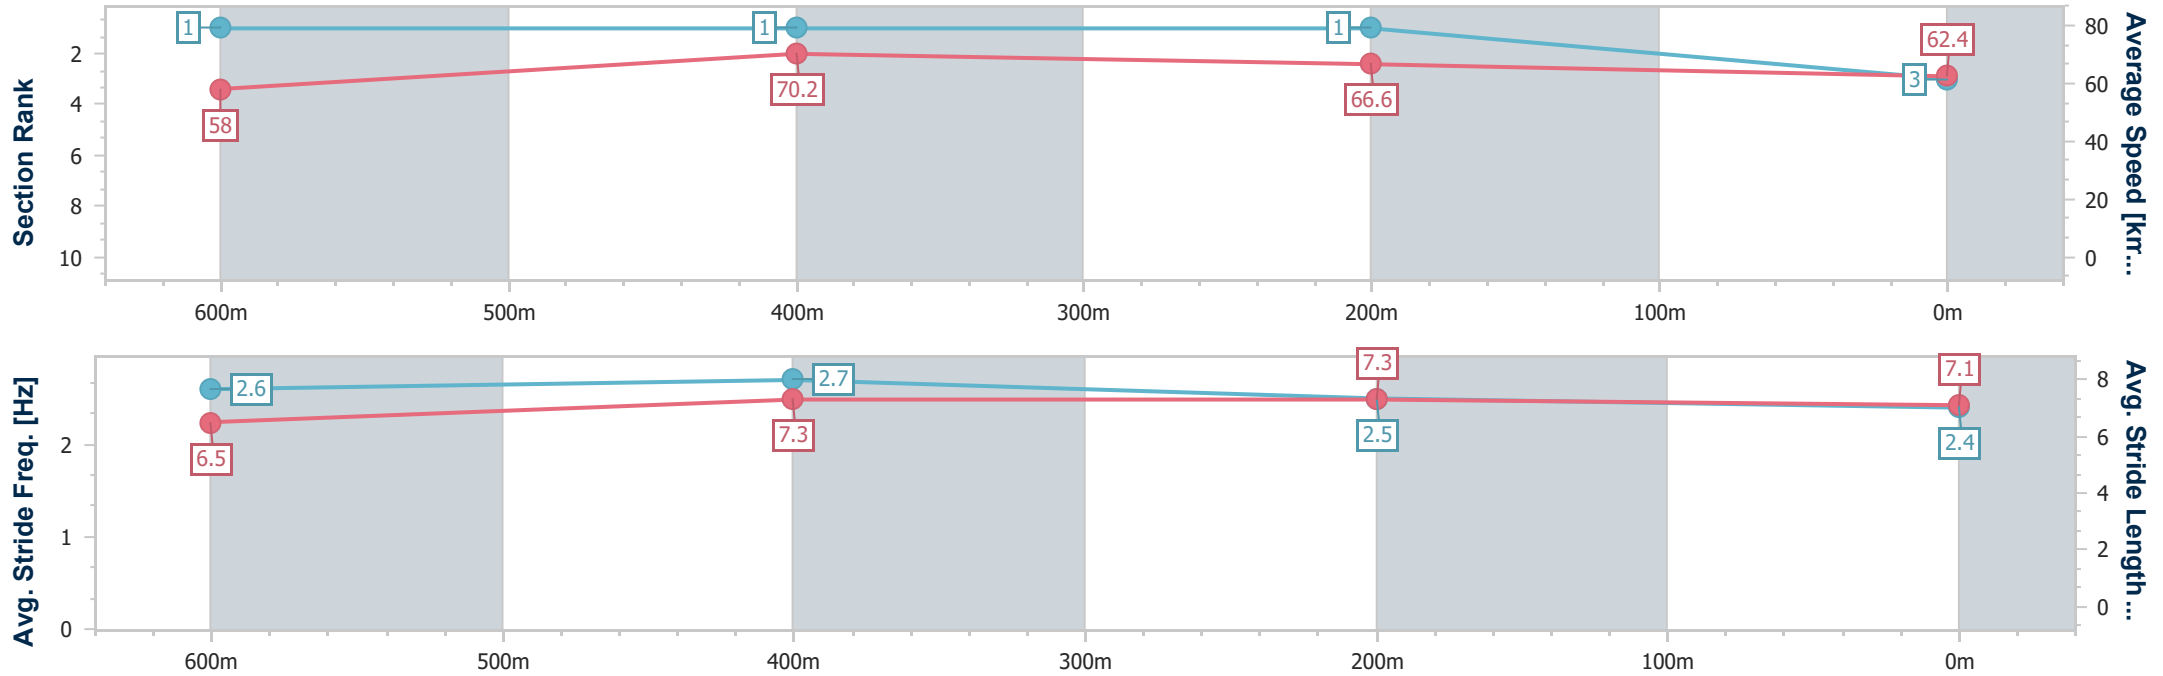

Horse/Jockey Name	You Ess Ess Are
Final Rank	3
Fastest Section Time (Section)	0:10.20 (600m)
Top Speed [km/h] (Section)	71.3 (600m)
Race State	Finished

Ipswich QLD Professional
Race 6: JEAN CALDWELL MEMORIAL RATINGS BAND 0 - 58
Handicap - 800m

29 December 2023 - 15:39

Track Rating: Soft 5, Weather: Fine, Rail Position: +10m 1600-1200

Section	Overall	600m	400m	200m
Section Times	0:44.95 [3] (0:12.44)	0:32.51 [1] (0:10.20)	0:22.31 [1] (0:10.77)	0:11.54 [1] (0:11.54)
Average Speed [km/h]	58.0	70.2	66.6	62.4
Top Speed [km/h]	71.0	71.3	68.9	65.1
Avg. Dist. to Rail [m]	1.4	1.0	0.8	1.3
Avg. Stride Freq. [Hz]	2.6	2.7	2.5	2.4
Avg. Stride Length [m]	6.5	7.3	7.3	7.1

- [ ] Ranking at each section and finish
- -.-.- No data available at this section
- NA No data available