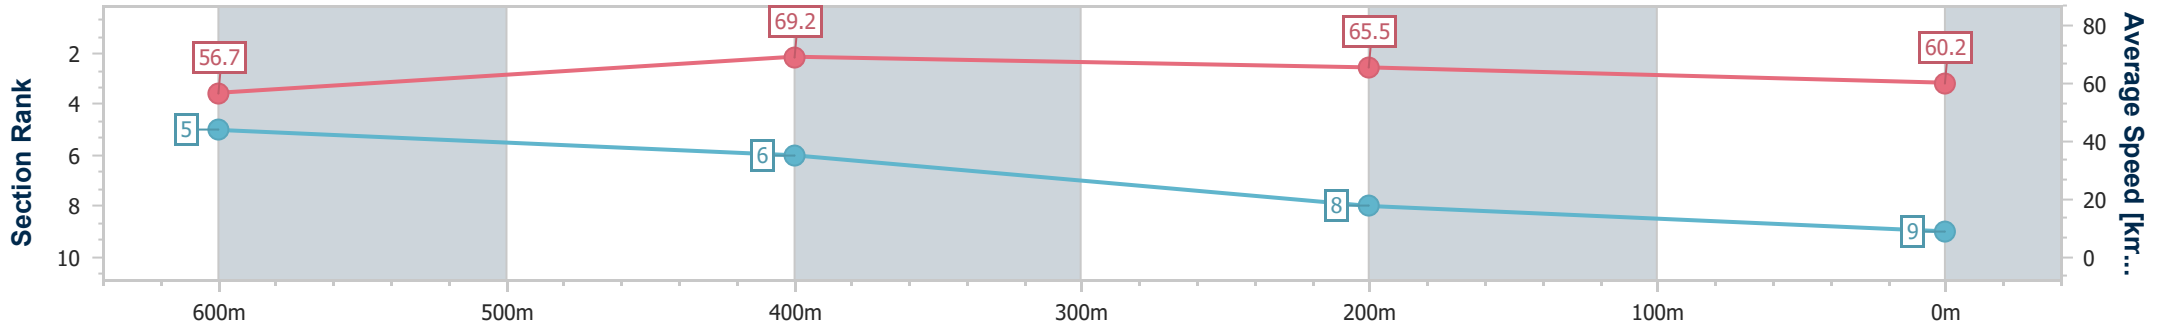

Ipswich QLD Professional  
 Race 6: JEAN CALDWELL MEMORIAL RATINGS BAND 0 - 58  
 Handicap - 800m

29 December 2023 - 15:39

Track Rating: Soft 5, Weather: Fine, Rail Position: +10m 1600-1200

Section	Overall	600m	400m	200m
Section Times	0:46.11 [8] (0:13.67)	0:32.44 [10] (0:10.52)	0:21.92 [10] (0:10.74)	0:11.18 [9] (0:11.18)
Average Speed [km/h]	52.6	68.3	66.3	64.6
Top Speed [km/h]	68.2	68.9	67.0	66.4
Avg. Dist. to Rail [m]	3.2	0.8	1.5	0.5
Avg. Stride Freq. [Hz]	2.4	2.6	2.6	2.5
Avg. Stride Length [m]	6.5	7.3	7.2	7.2

- [ ] Ranking at each section and finish
- .-.- No data available at this section
- NA No data available

Horse/Jockey Name	The Waiting Man
Final Rank	9
Fastest Section Time (Section)	0:10.45 (600m)
Top Speed [km/h] (Section)	71.1 (600m)
Race State	Finished

Ipswich QLD Professional  
 Race 6: JEAN CALDWELL MEMORIAL RATINGS BAND 0 - 58  
 Handicap - 800m

29 December 2023 - 15:39

Track Rating: Soft 5, Weather: Fine, Rail Position: +10m 1600-1200

Section	Overall	600m	400m	200m
Section Times	0:46.16 [9] (0:12.70)	0:33.46 [5] (0:10.45)	0:23.01 [6] (0:11.08)	0:11.93 [8] (0:11.93)
Average Speed [km/h]	56.7	69.2	65.5	60.2
Top Speed [km/h]	69.7	71.1	68.0	63.0
Avg. Dist. to Rail [m]	6.8	1.9	2.8	3.2
Avg. Stride Freq. [Hz]	2.5	2.6	2.5	2.4
Avg. Stride Length [m]	6.7	7.4	7.2	7.1