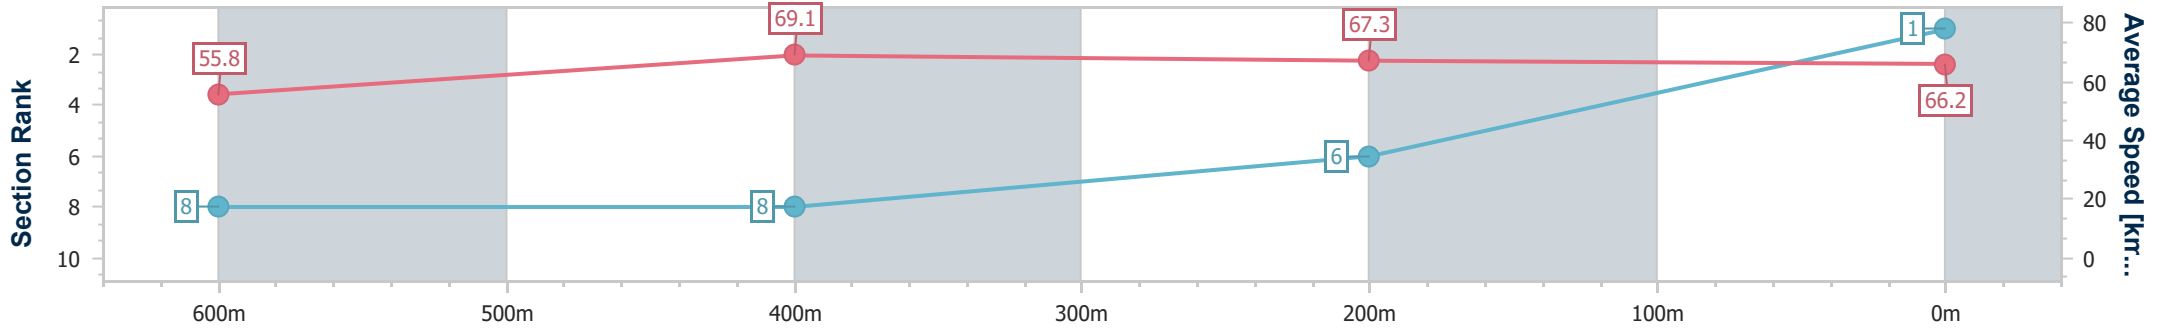

29 December 2023 - 15:39

Track Rating: Soft 5, Weather: Fine, Rail Position: +10m 1600-1200

Section	Overall	600m	400m	200m
Section Times	0:44.84 [1] (0:12.91)	0:31.93 [8] (0:10.34)	0:21.59 [8] (0:10.72)	0:10.87 [6] (0:10.87)
Average Speed [km/h]	55.8	69.1	67.3	66.2
Top Speed [km/h]	69.9	70.1	69.1	67.7
Avg. Dist. to Rail [m]	3.7	1.1	1.4	3.7
Avg. Stride Freq. [Hz]	2.5	2.5	2.4	2.4
Avg. Stride Length [m]	6.7	7.8	7.7	7.7