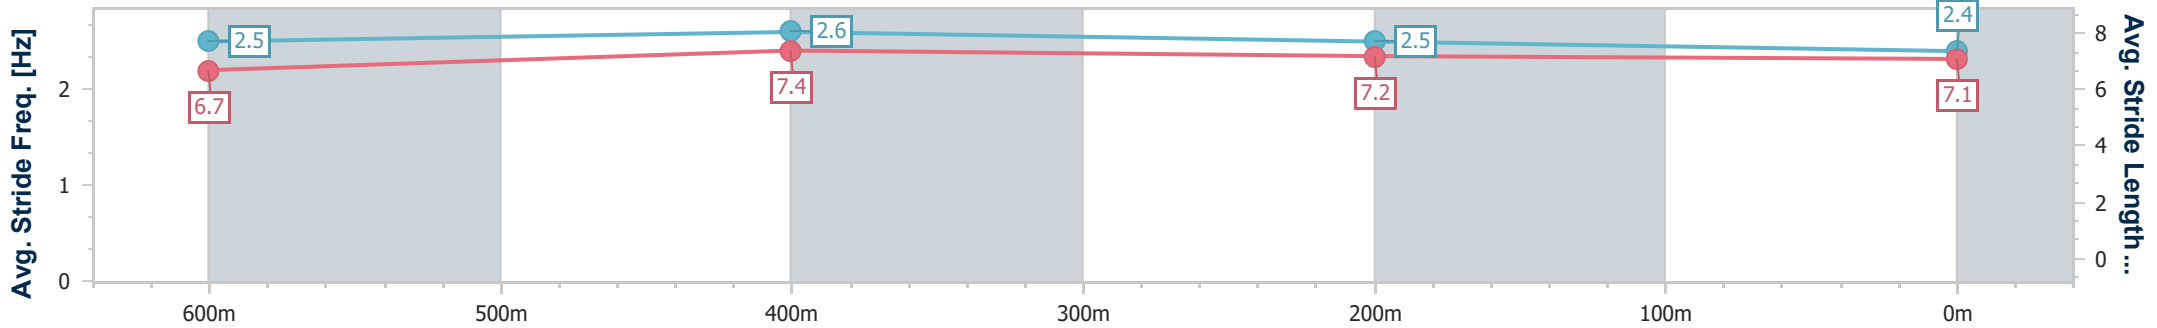

Ipswich QLD Professional  
 Race 6: JEAN CALDWELL MEMORIAL RATINGS BAND 0 - 58  
 Handicap - 800m

29 December 2023 - 15:39

Track Rating: Soft 5, Weather: Fine, Rail Position: +10m 1600-1200

Section	Overall	600m	400m	200m
Section Times	0:46.11 [8] (0:13.67)	0:32.44 [10] (0:10.52)	0:21.92 [10] (0:10.74)	0:11.18 [9] (0:11.18)
Average Speed [km/h]	52.6	68.3	66.3	64.6
Top Speed [km/h]	68.2	68.9	67.0	66.4
Avg. Dist. to Rail [m]	3.2	0.8	1.5	0.5
Avg. Stride Freq. [Hz]	2.4	2.6	2.6	2.5
Avg. Stride Length [m]	6.5	7.3	7.2	7.2

- [ ] Ranking at each section and finish
- .-.- No data available at this section
- NA No data available

Horse/Jockey Name	The Waiting Man
Final Rank	9
Fastest Section Time (Section)	0:10.45 (600m)
Top Speed [km/h] (Section)	71.1 (600m)
Race State	Finished

Ipswich QLD Professional  
 Race 6: JEAN CALDWELL MEMORIAL RATINGS BAND 0 - 58  
 Handicap - 800m

29 December 2023 - 15:39

Track Rating: Soft 5, Weather: Fine, Rail Position: +10m 1600-1200

Section	Overall	600m	400m	200m
Section Times	0:46.16 [9] (0:12.70)	0:33.46 [5] (0:10.45)	0:23.01 [6] (0:11.08)	0:11.93 [8] (0:11.93)
Average Speed [km/h]	56.7	69.2	65.5	60.2
Top Speed [km/h]	69.7	71.1	68.0	63.0
Avg. Dist. to Rail [m]	6.8	1.9	2.8	3.2
Avg. Stride Freq. [Hz]	2.5	2.6	2.5	2.4
Avg. Stride Length [m]	6.7	7.4	7.2	7.1