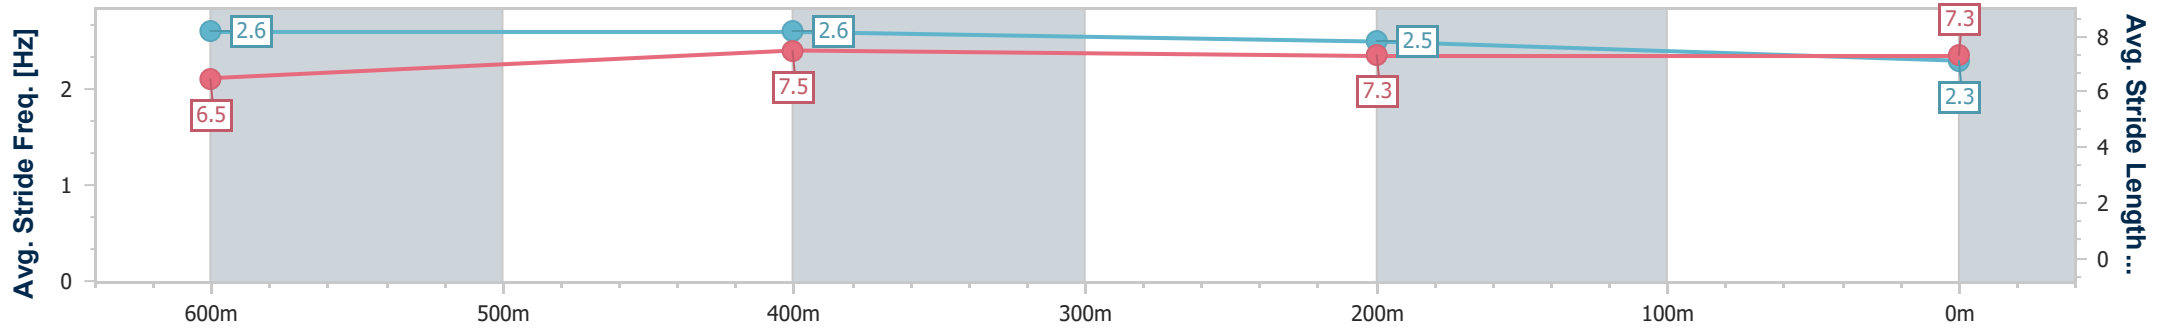

- [ ] Ranking at each section and finish
- .-.- No data available at this section
- NA No data available

Horse/Jockey Name	Acirema
Final Rank	6
Fastest Section Time (Section)	0:10.33 (600m)
Top Speed [km/h] (Section)	70.6 (600m)
Race State	Finished

Ipswich QLD Professional  
 Race 6: JEAN CALDWELL MEMORIAL RATINGS BAND 0 - 58  
 Handicap - 800m

29 December 2023 - 15:39

Track Rating: Soft 5, Weather: Fine, Rail Position: +10m 1600-1200

Section	Overall	600m	400m	200m
Section Times	0:45.36 [6] (0:12.65)	0:32.71 [4] (0:10.33)	0:22.38 [5] (0:10.87)	0:11.51 [5] (0:11.51)
Average Speed [km/h]	57.0	69.9	65.9	62.6
Top Speed [km/h]	70.6	70.6	67.8	64.9
Avg. Dist. to Rail [m]	5.6	0.9	0.8	2.0
Avg. Stride Freq. [Hz]	2.6	2.6	2.5	2.3
Avg. Stride Length [m]	6.5	7.5	7.3	7.3