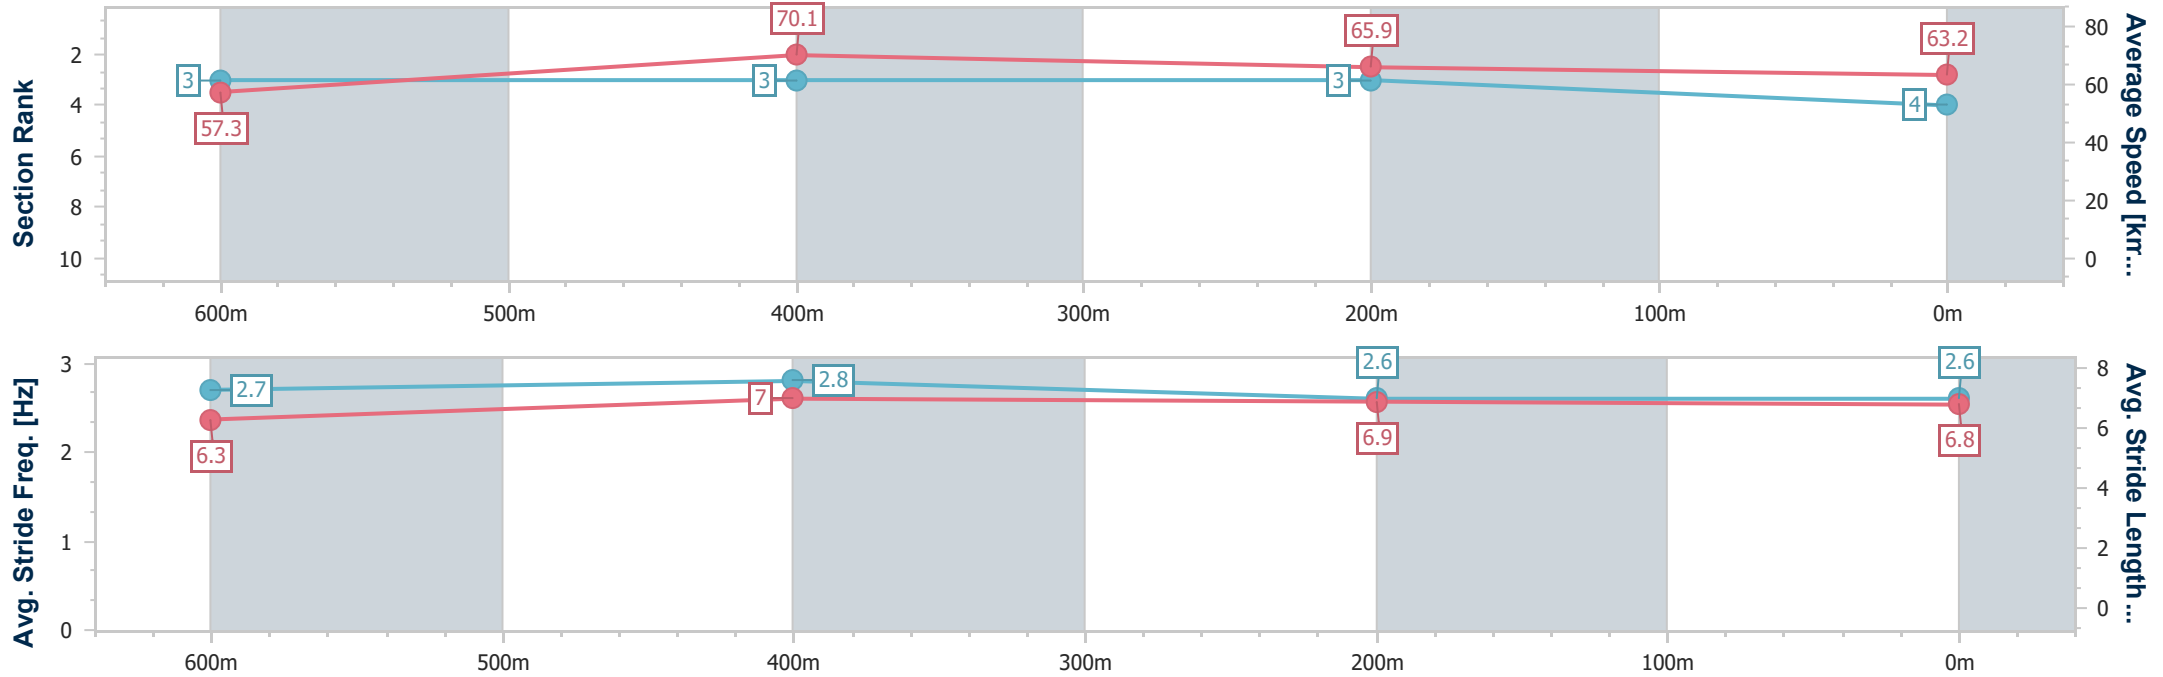

Horse/Jockey Name	Maiori
Final Rank	4
Fastest Section Time (Section)	0:10.19 (600m)
Top Speed [km/h] (Section)	71.7 (600m)
Race State	Finished

Ipswich QLD Professional
Race 6: JEAN CALDWELL MEMORIAL RATINGS BAND 0 - 58
Handicap - 800m

29 December 2023 - 15:39

Track Rating: Soft 5, Weather: Fine, Rail Position: +10m 1600-1200

Section	Overall	600m	400m	200m
Section Times	0:44.97 [4] (0:12.58)	0:32.39 [3] (0:10.19)	0:22.20 [3] (0:10.82)	0:11.38 [3] (0:11.38)
Average Speed [km/h]	57.3	70.1	65.9	63.2
Top Speed [km/h]	71.2	71.7	67.6	65.5
Avg. Dist. to Rail [m]	1.0	2.1	2.4	2.3
Avg. Stride Freq. [Hz]	2.7	2.8	2.6	2.6
Avg. Stride Length [m]	6.3	7.0	6.9	6.8

- [ ] Ranking at each section and finish
- -.-.- No data available at this section
- NA No data available