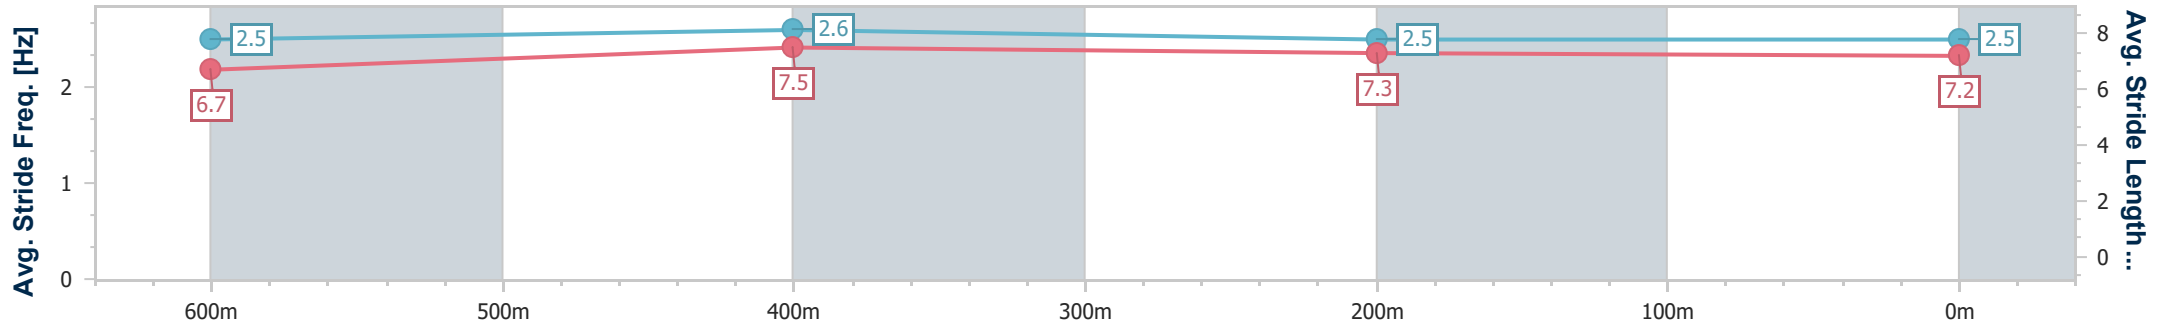

Horse/Jockey Name	Sonic Arrow
Final Rank	2
Fastest Section Time (Section)	0:10.19 (600m)
Top Speed [km/h] (Section)	71.4 (600m)
Race State	Finished

Ipswich QLD Professional
Race 6: JEAN CALDWELL MEMORIAL RATINGS BAND 0 - 58
Handicap - 800m

29 December 2023 - 15:39

Track Rating: Soft 5, Weather: Fine, Rail Position: +10m 1600-1200

Section	Overall	600m	400m	200m
Section Times	0:44.89 [2] (0:12.78)	0:32.11 [6] (0:10.19)	0:21.92 [4] (0:10.68)	0:11.24 [4] (0:11.24)
Average Speed [km/h]	56.3	70.2	67.2	63.9
Top Speed [km/h]	70.9	71.4	69.0	66.6
Avg. Dist. to Rail [m]	1.8	1.1	0.9	0.4
Avg. Stride Freq. [Hz]	2.5	2.6	2.5	2.5
Avg. Stride Length [m]	6.7	7.5	7.3	7.2

- [ ] Ranking at each section and finish
- -.-.- No data available at this section
- NA No data available