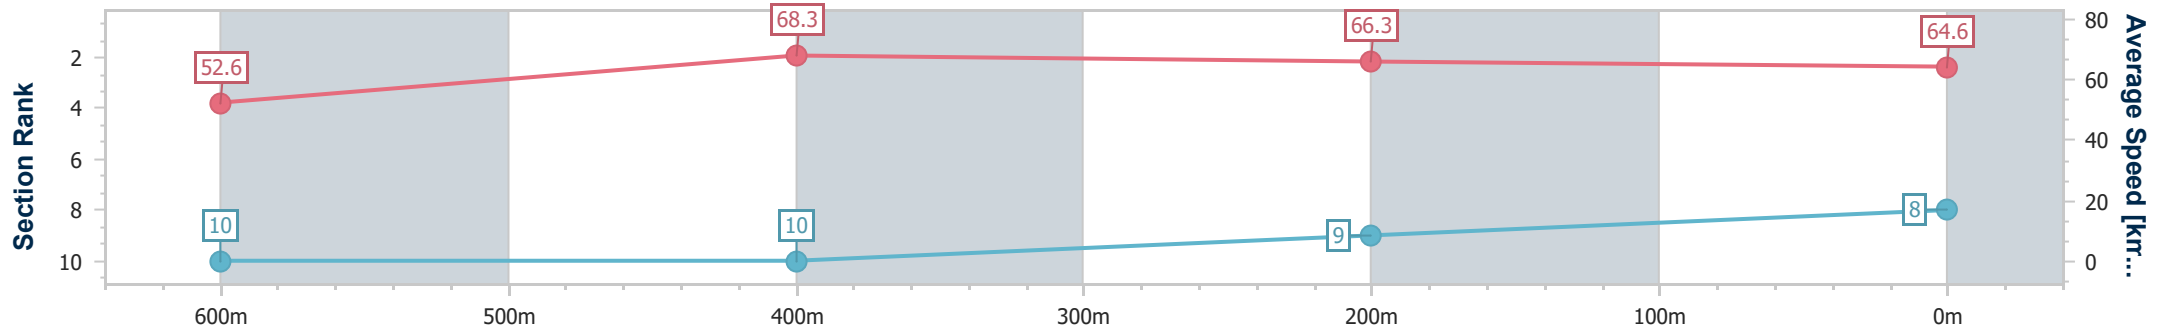

- [ ] Ranking at each section and finish
- .-.- No data available at this section
- NA No data available

Horse/Jockey Name	War Too All
Final Rank	8
Fastest Section Time (Section)	0:10.52 (600m)
Top Speed [km/h] (Section)	68.9 (600m)
Race State	Finished

Ipswich QLD Professional  
 Race 6: JEAN CALDWELL MEMORIAL RATINGS BAND 0 - 58  
 Handicap - 800m

29 December 2023 - 15:39

Track Rating: Soft 5, Weather: Fine, Rail Position: +10m 1600-1200

Section	Overall	600m	400m	200m
Section Times	0:46.11 [8] (0:13.67)	0:32.44 [10] (0:10.52)	0:21.92 [10] (0:10.74)	0:11.18 [9] (0:11.18)
Average Speed [km/h]	52.6	68.3	66.3	64.6
Top Speed [km/h]	68.2	68.9	67.0	66.4
Avg. Dist. to Rail [m]	3.2	0.8	1.5	0.5
Avg. Stride Freq. [Hz]	2.4	2.6	2.6	2.5
Avg. Stride Length [m]	6.5	7.3	7.2	7.2