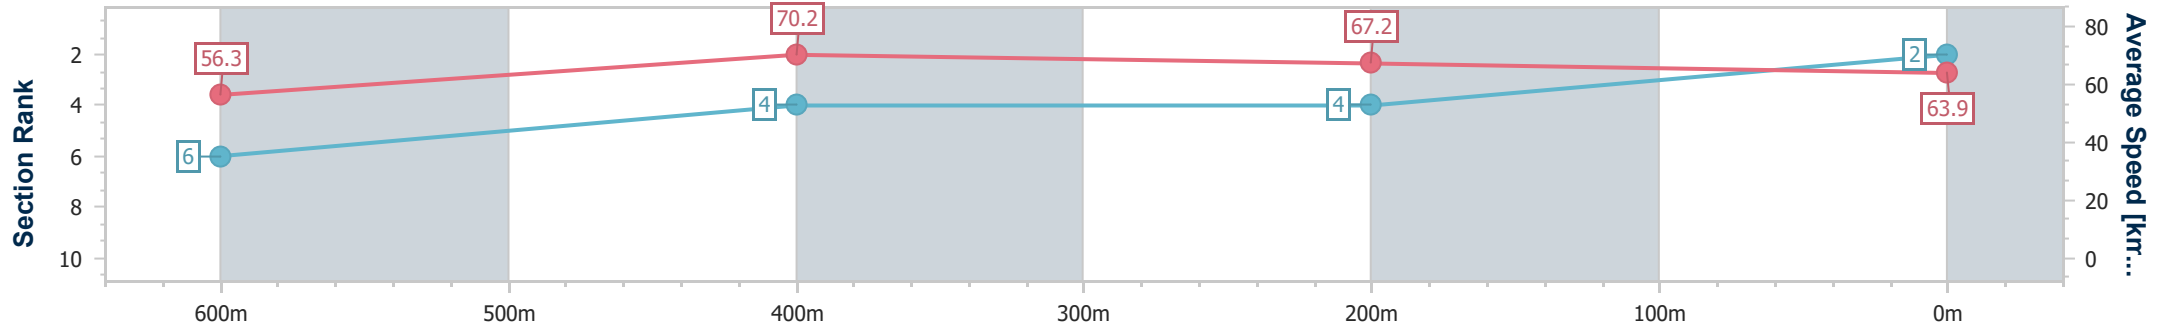

Horse/Jockey Name	Sonic Arrow
Final Rank	2
Fastest Section Time (Section)	0:10.19 (600m)
Top Speed [km/h] (Section)	71.4 (600m)
Race State	Finished

Ipswich QLD Professional
Race 6: JEAN CALDWELL MEMORIAL RATINGS BAND 0 - 58
Handicap - 800m

29 December 2023 - 15:39

Track Rating: Soft 5, Weather: Fine, Rail Position: +10m 1600-1200

Section	Overall	600m	400m	200m
Section Times	0:44.89 [2] (0:12.78)	0:32.11 [6] (0:10.19)	0:21.92 [4] (0:10.68)	0:11.24 [4] (0:11.24)
Average Speed [km/h]	56.3	70.2	67.2	63.9
Top Speed [km/h]	70.9	71.4	69.0	66.6
Avg. Dist. to Rail [m]	1.8	1.1	0.9	0.4
Avg. Stride Freq. [Hz]	2.5	2.6	2.5	2.5
Avg. Stride Length [m]	6.7	7.5	7.3	7.2

- [ ] Ranking at each section and finish
- -.-.- No data available at this section
- NA No data available