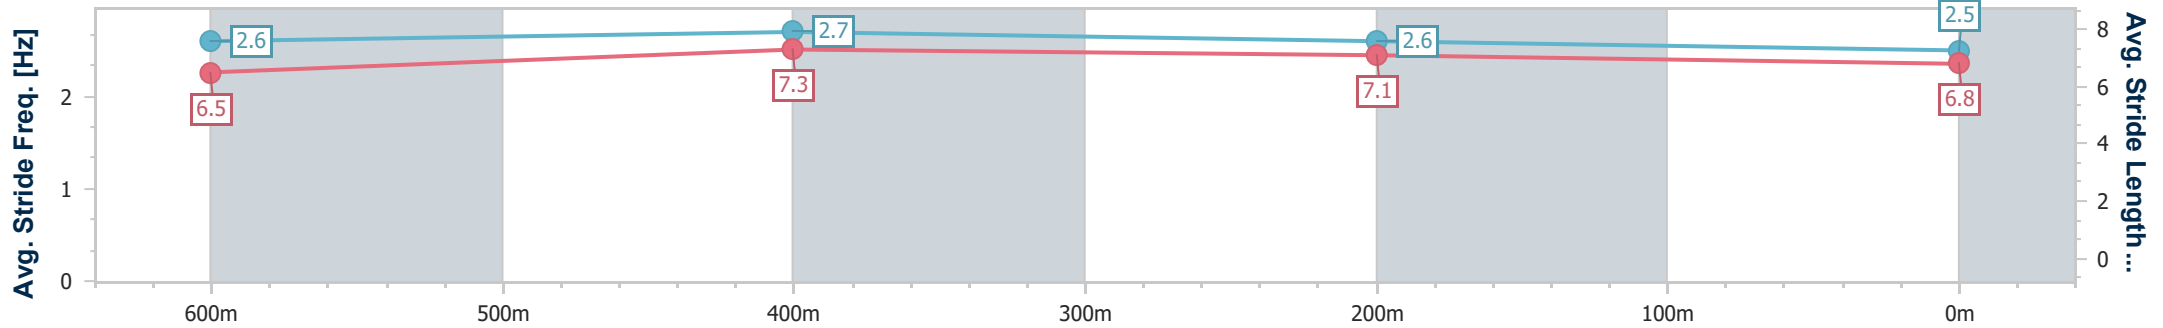

Horse/Jockey Name	Sneaky Starter
Final Rank	5
Fastest Section Time (Section)	0:10.24 (600m)
Top Speed [km/h] (Section)	71.8 (600m)
Race State	Finished

Ipswich QLD Professional
Race 6: JEAN CALDWELL MEMORIAL RATINGS BAND 0 - 58
Handicap - 800m

29 December 2023 - 15:39

Track Rating: Soft 5, Weather: Fine, Rail Position: +10m 1600-1200

Section	Overall	600m	400m	200m
Section Times	0:45.10 [5] (0:12.50)	0:32.60 [2] (0:10.24)	0:22.36 [2] (0:10.81)	0:11.55 [2] (0:11.55)
Average Speed [km/h]	57.6	70.5	66.5	62.4
Top Speed [km/h]	71.7	71.8	68.4	65.3
Avg. Dist. to Rail [m]	3.7	0.5	1.0	2.4
Avg. Stride Freq. [Hz]	2.6	2.7	2.6	2.5
Avg. Stride Length [m]	6.5	7.3	7.1	6.8

- [ ] Ranking at each section and finish
- -.-.- No data available at this section
- NA No data available