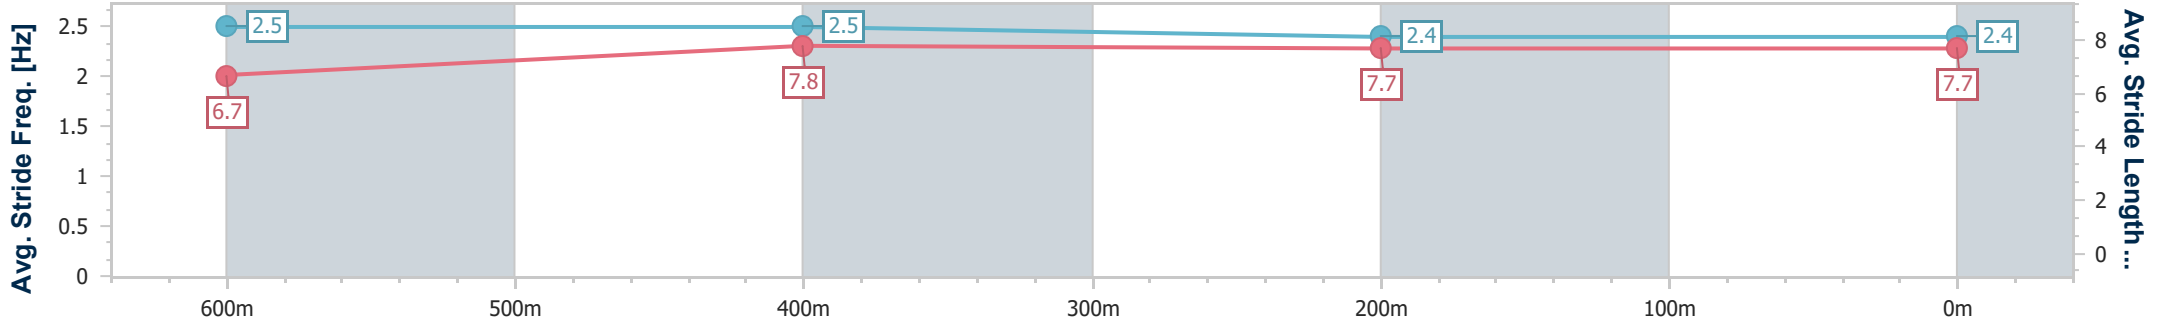

29 December 2023 - 15:39

Track Rating: Soft 5, Weather: Fine, Rail Position: +10m 1600-1200

Section	Overall	600m	400m	200m
Section Times	0:44.84 [1] (0:12.91)	0:31.93 [8] (0:10.34)	0:21.59 [8] (0:10.72)	0:10.87 [6] (0:10.87)
Average Speed [km/h]	55.8	69.1	67.3	66.2
Top Speed [km/h]	69.9	70.1	69.1	67.7
Avg. Dist. to Rail [m]	3.7	1.1	1.4	3.7
Avg. Stride Freq. [Hz]	2.5	2.5	2.4	2.4
Avg. Stride Length [m]	6.7	7.8	7.7	7.7