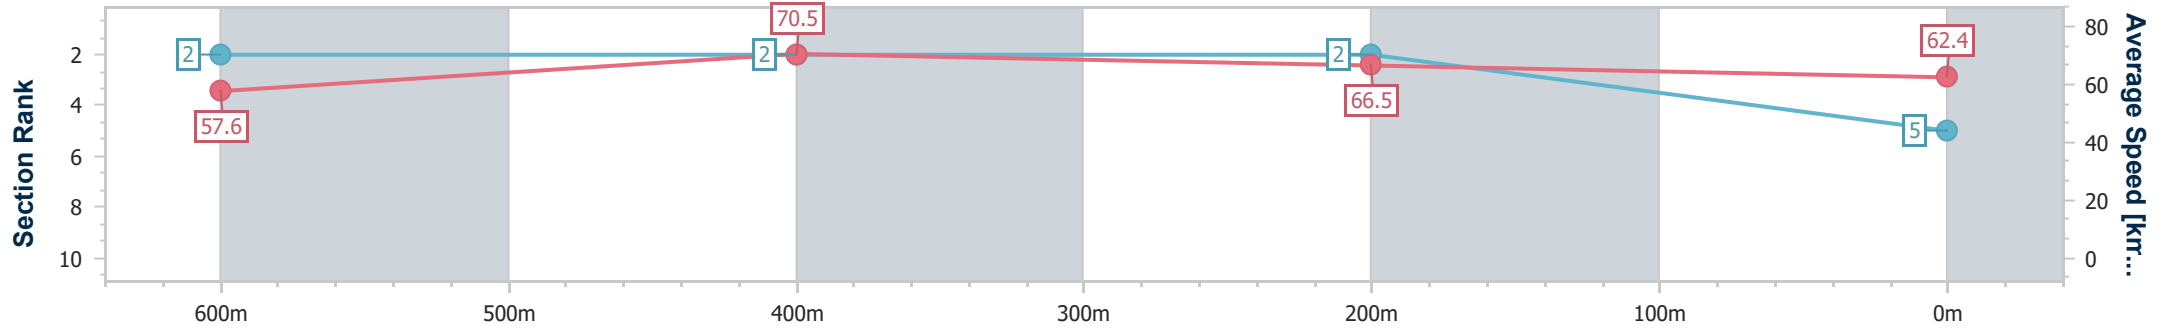

Horse/Jockey Name	Sneaky Starter
Final Rank	5
Fastest Section Time (Section)	0:10.24 (600m)
Top Speed [km/h] (Section)	71.8 (600m)
Race State	Finished

Ipswich QLD Professional
Race 6: JEAN CALDWELL MEMORIAL RATINGS BAND 0 - 58
Handicap - 800m

29 December 2023 - 15:39

Track Rating: Soft 5, Weather: Fine, Rail Position: +10m 1600-1200

Section	Overall	600m	400m	200m
Section Times	0:45.10 [5] (0:12.50)	0:32.60 [2] (0:10.24)	0:22.36 [2] (0:10.81)	0:11.55 [2] (0:11.55)
Average Speed [km/h]	57.6	70.5	66.5	62.4
Top Speed [km/h]	71.7	71.8	68.4	65.3
Avg. Dist. to Rail [m]	3.7	0.5	1.0	2.4
Avg. Stride Freq. [Hz]	2.6	2.7	2.6	2.5
Avg. Stride Length [m]	6.5	7.3	7.1	6.8

- [ ] Ranking at each section and finish
- -.-.- No data available at this section
- NA No data available