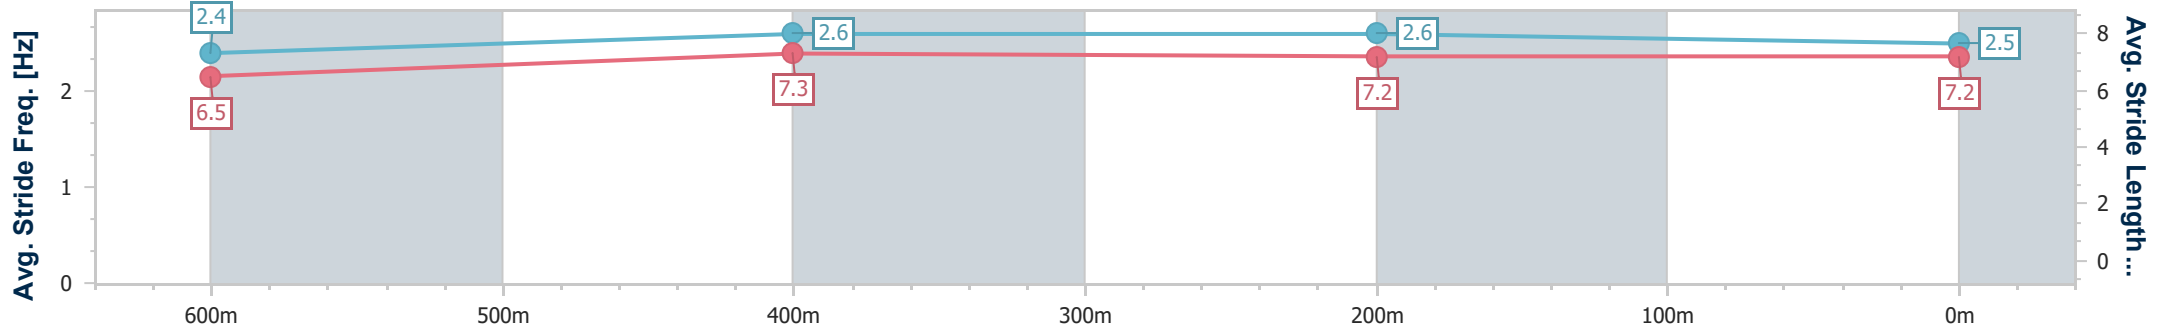

Ipswich QLD Professional  
 Race 6: JEAN CALDWELL MEMORIAL RATINGS BAND 0 - 58  
 Handicap - 800m

29 December 2023 - 15:39

Track Rating: Soft 5, Weather: Fine, Rail Position: +10m 1600-1200

Section	Overall	600m	400m	200m
Section Times	0:45.38 [7] (0:12.80)	0:32.58 [7] (0:10.38)	0:22.20 [7] (0:10.79)	0:11.41 [7] (0:11.41)
Average Speed [km/h]	56.2	68.9	66.4	63.1
Top Speed [km/h]	69.6	69.9	67.5	64.8
Avg. Dist. to Rail [m]	1.1	1.3	1.0	0.3
Avg. Stride Freq. [Hz]	2.4	2.5	2.4	2.3
Avg. Stride Length [m]	6.8	7.7	7.8	7.5

- [ ] Ranking at each section and finish
- .-.- No data available at this section
- NA No data available

Horse/Jockey Name	War Too All
Final Rank	8
Fastest Section Time (Section)	0:10.52 (600m)
Top Speed [km/h] (Section)	68.9 (600m)
Race State	Finished

Ipswich QLD Professional  
 Race 6: JEAN CALDWELL MEMORIAL RATINGS BAND 0 - 58  
 Handicap - 800m

29 December 2023 - 15:39

Track Rating: Soft 5, Weather: Fine, Rail Position: +10m 1600-1200

Section	Overall	600m	400m	200m
Section Times	0:46.11 [8] (0:13.67)	0:32.44 [10] (0:10.52)	0:21.92 [10] (0:10.74)	0:11.18 [9] (0:11.18)
Average Speed [km/h]	52.6	68.3	66.3	64.6
Top Speed [km/h]	68.2	68.9	67.0	66.4
Avg. Dist. to Rail [m]	3.2	0.8	1.5	0.5
Avg. Stride Freq. [Hz]	2.4	2.6	2.6	2.5
Avg. Stride Length [m]	6.5	7.3	7.2	7.2