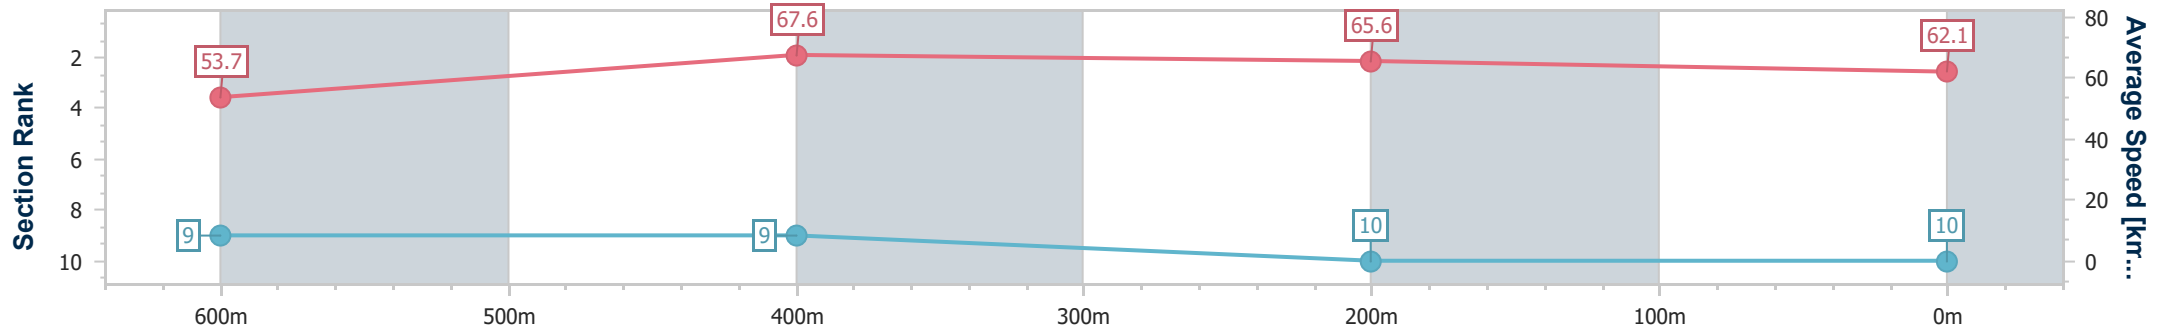

Ipswich QLD Professional  
 Race 6: JEAN CALDWELL MEMORIAL RATINGS BAND 0 - 58  
 Handicap - 800m

29 December 2023 - 15:39

Track Rating: Soft 5, Weather: Fine, Rail Position: +10m 1600-1200

Section	Overall	600m	400m	200m
Section Times	0:46.16 [9] (0:12.70)	0:33.46 [5] (0:10.45)	0:23.01 [6] (0:11.08)	0:11.93 [8] (0:11.93)
Average Speed [km/h]	56.7	69.2	65.5	60.2
Top Speed [km/h]	69.7	71.1	68.0	63.0
Avg. Dist. to Rail [m]	6.8	1.9	2.8	3.2
Avg. Stride Freq. [Hz]	2.5	2.6	2.5	2.4
Avg. Stride Length [m]	6.7	7.4	7.2	7.1

- [ ] Ranking at each section and finish
- .-.- No data available at this section
- NA No data available

Horse/Jockey Name	Divenire
Final Rank	10
Fastest Section Time (Section)	0:10.58 (600m)
Top Speed [km/h] (Section)	67.9 (600m)
Race State	Finished

Ipswich QLD Professional  
 Race 6: JEAN CALDWELL MEMORIAL RATINGS BAND 0 - 58  
 Handicap - 800m

29 December 2023 - 15:39

Track Rating: Soft 5, Weather: Fine, Rail Position: +10m 1600-1200

Section	Overall	600m	400m	200m
Section Times	0:46.54 [10] (0:13.45)	0:33.09 [9] (0:10.58)	0:22.51 [9] (0:10.93)	0:11.58 [10] (0:11.58)
Average Speed [km/h]	53.7	67.6	65.6	62.1
Top Speed [km/h]	67.2	67.9	66.7	66.1
Avg. Dist. to Rail [m]	1.1	1.2	1.3	1.4
Avg. Stride Freq. [Hz]	2.6	2.7	2.7	2.5
Avg. Stride Length [m]	6.1	6.9	6.9	6.8