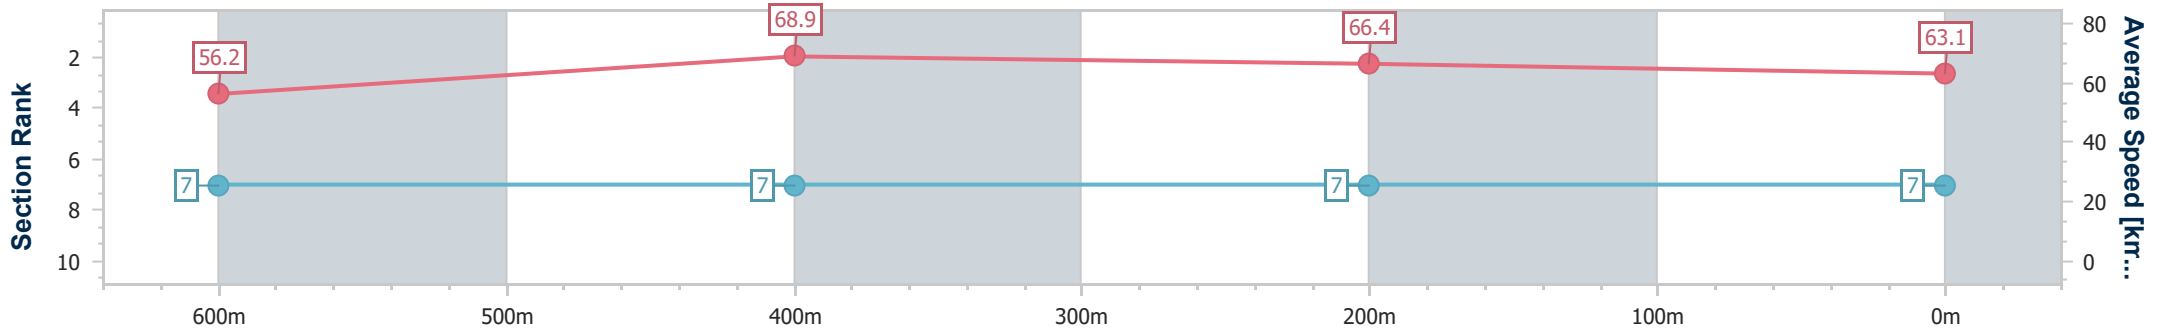

- [ ] Ranking at each section and finish
- .-.- No data available at this section
- NA No data available

Horse/Jockey Name	Clearly George
Final Rank	7
Fastest Section Time (Section)	0:10.38 (600m)
Top Speed [km/h] (Section)	69.9 (600m)
Race State	Finished

Ipswich QLD Professional  
 Race 6: JEAN CALDWELL MEMORIAL RATINGS BAND 0 - 58  
 Handicap - 800m

29 December 2023 - 15:39

Track Rating: Soft 5, Weather: Fine, Rail Position: +10m 1600-1200

Section	Overall	600m	400m	200m
Section Times	0:45.38 [7] (0:12.80)	0:32.58 [7] (0:10.38)	0:22.20 [7] (0:10.79)	0:11.41 [7] (0:11.41)
Average Speed [km/h]	56.2	68.9	66.4	63.1
Top Speed [km/h]	69.6	69.9	67.5	64.8
Avg. Dist. to Rail [m]	1.1	1.3	1.0	0.3
Avg. Stride Freq. [Hz]	2.4	2.5	2.4	2.3
Avg. Stride Length [m]	6.8	7.7	7.8	7.5