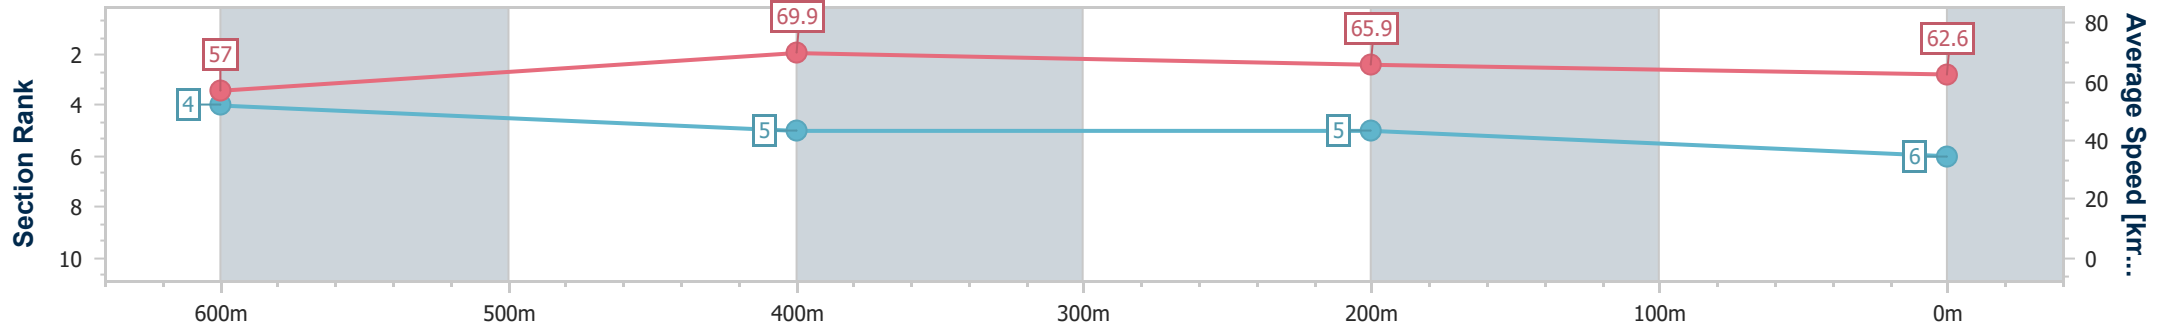

Horse/Jockey Name	Acirema
Final Rank	6
Fastest Section Time (Section)	0:10.33 (600m)
Top Speed [km/h] (Section)	70.6 (600m)
Race State	Finished

Ipswich QLD Professional
Race 6: JEAN CALDWELL MEMORIAL RATINGS BAND 0 - 58
Handicap - 800m

29 December 2023 - 15:39

Track Rating: Soft 5, Weather: Fine, Rail Position: +10m 1600-1200

Section	Overall	600m	400m	200m
Section Times	0:45.36 [6] (0:12.65)	0:32.71 [4] (0:10.33)	0:22.38 [5] (0:10.87)	0:11.51 [5] (0:11.51)
Average Speed [km/h]	57.0	69.9	65.9	62.6
Top Speed [km/h]	70.6	70.6	67.8	64.9
Avg. Dist. to Rail [m]	5.6	0.9	0.8	2.0
Avg. Stride Freq. [Hz]	2.6	2.6	2.5	2.3
Avg. Stride Length [m]	6.5	7.5	7.3	7.3

- [ ] Ranking at each section and finish
- -.-.- No data available at this section
- NA No data available