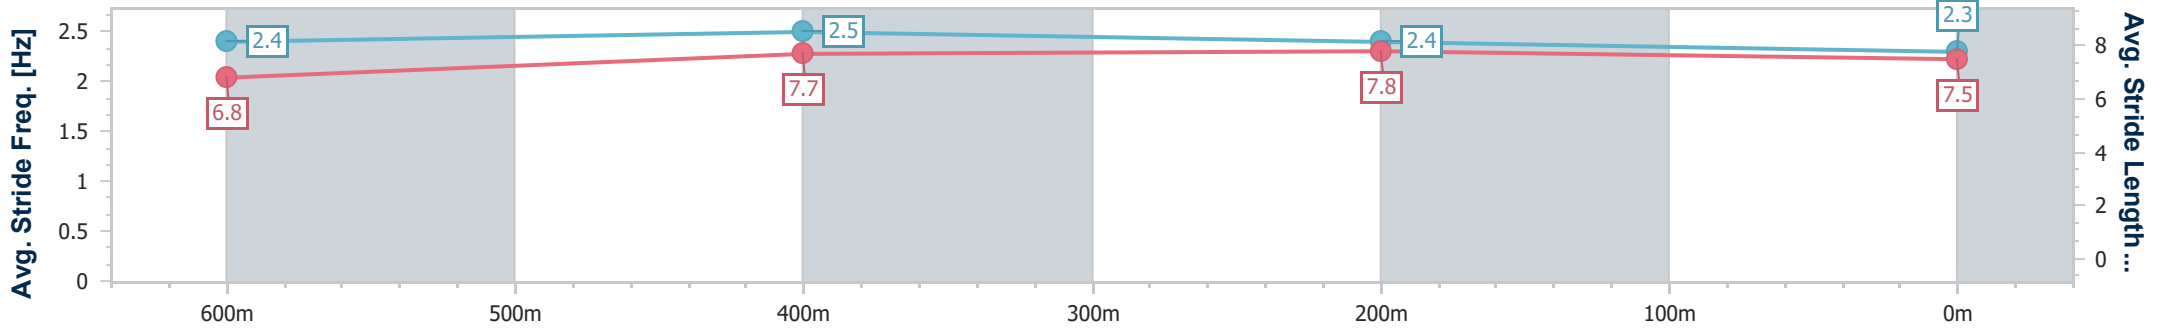

- [ ] Ranking at each section and finish
- .-.- No data available at this section
- NA No data available

Horse/Jockey Name	Clearly George
Final Rank	7
Fastest Section Time (Section)	0:10.38 (600m)
Top Speed [km/h] (Section)	69.9 (600m)
Race State	Finished

Ipswich QLD Professional  
 Race 6: JEAN CALDWELL MEMORIAL RATINGS BAND 0 - 58  
 Handicap - 800m

29 December 2023 - 15:39

Track Rating: Soft 5, Weather: Fine, Rail Position: +10m 1600-1200

Section	Overall	600m	400m	200m
Section Times	0:45.38 [7] (0:12.80)	0:32.58 [7] (0:10.38)	0:22.20 [7] (0:10.79)	0:11.41 [7] (0:11.41)
Average Speed [km/h]	56.2	68.9	66.4	63.1
Top Speed [km/h]	69.6	69.9	67.5	64.8
Avg. Dist. to Rail [m]	1.1	1.3	1.0	0.3
Avg. Stride Freq. [Hz]	2.4	2.5	2.4	2.3
Avg. Stride Length [m]	6.8	7.7	7.8	7.5