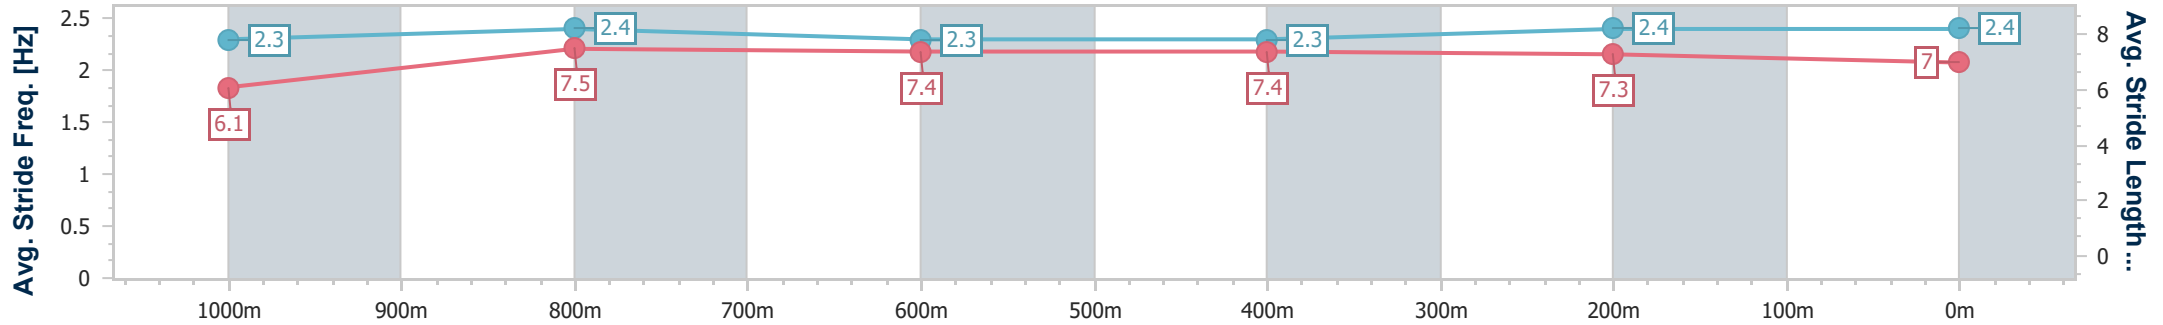

Ipswich QLD Professional
 Race 1: FOLLOW @IPSWICHTURFCLUB Maiden Handicap - 1200m

29 December 2023 - 12:36

Track Rating: Soft 6, Weather: Fine, Rail Position: +10m 1600-1200

Section	Overall	1000m	800m	600m	400m	200m
Section Times	1:11.84 [6] (0:14.74)	0:57.10 [8] (0:11.27)	0:45.83 [8] (0:11.47)	0:34.36 [8] (0:11.53)	0:22.83 [8] (0:11.26)	0:11.57 [8] (0:11.57)
Average Speed [km/h]	48.9	63.9	62.5	62.2	63.7	62.3
Top Speed [km/h]	64.9	65.3	64.4	64.3	65.7	65.1
Avg. Dist. to Rail [m]	4.4	1.2	1.0	0.5	0.8	0.9
Avg. Stride Freq. [Hz]	2.3	2.4	2.4	2.4	2.5	2.4
Avg. Stride Length [m]	5.8	7.4	7.3	7.2	7.2	7.2

- [] Ranking at each section and finish
- .-.- No data available at this section
- NA No data available

Horse/Jockey Name	My Spirit
Final Rank	7
Fastest Section Time (Section)	0:11.18 (1000m)
Top Speed [km/h] (Section)	65.8 (1000m)
Race State	Finished

Ipswich QLD Professional
Race 1: FOLLOW @IPSWICHTURFCLUB Maiden Handicap - 1200m

29 December 2023 - 12:36

Track Rating: Soft 6, Weather: Fine, Rail Position: +10m 1600-1200

Section	Overall	1000m	800m	600m	400m	200m
Section Times	1:12.05 [7] (0:14.37)	0:57.68 [6] (0:11.18)	0:46.50 [5] (0:11.61)	0:34.89 [5] (0:11.53)	0:23.36 [5] (0:11.40)	0:11.96 [5] (0:11.96)
Average Speed [km/h]	50.1	64.3	61.7	62.1	63.3	60.2
Top Speed [km/h]	65.1	65.8	63.7	63.6	64.3	62.5
Avg. Dist. to Rail [m]	1.0	0.7	1.3	0.9	0.8	2.6
Avg. Stride Freq. [Hz]	2.3	2.4	2.3	2.3	2.4	2.4
Avg. Stride Length [m]	6.1	7.5	7.4	7.4	7.3	7.0