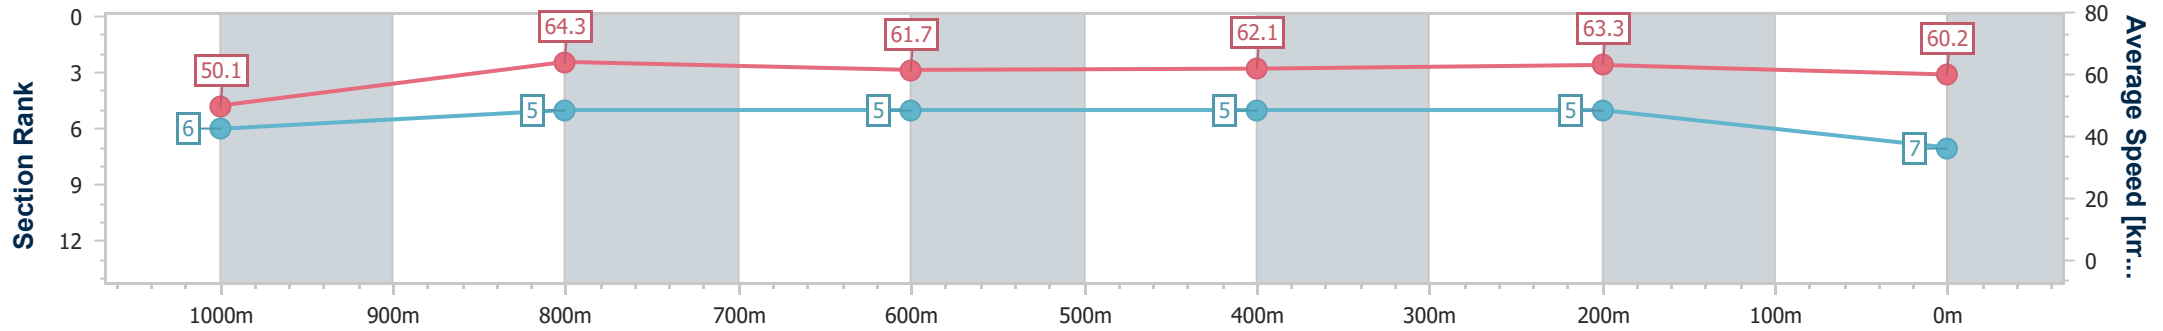

- [] Ranking at each section and finish
- .-.- No data available at this section
- NA No data available

Horse/Jockey Name	My Spirit
Final Rank	7
Fastest Section Time (Section)	0:11.18 (1000m)
Top Speed [km/h] (Section)	65.8 (1000m)
Race State	Finished

Ipswich QLD Professional
Race 1: FOLLOW @IPSWICHTURFCLUB Maiden Handicap - 1200m

29 December 2023 - 12:36

Track Rating: Soft 6, Weather: Fine, Rail Position: +10m 1600-1200

Section	Overall	1000m	800m	600m	400m	200m
Section Times	1:12.05 [7] (0:14.37)	0:57.68 [6] (0:11.18)	0:46.50 [5] (0:11.61)	0:34.89 [5] (0:11.53)	0:23.36 [5] (0:11.40)	0:11.96 [5] (0:11.96)
Average Speed [km/h]	50.1	64.3	61.7	62.1	63.3	60.2
Top Speed [km/h]	65.1	65.8	63.7	63.6	64.3	62.5
Avg. Dist. to Rail [m]	1.0	0.7	1.3	0.9	0.8	2.6
Avg. Stride Freq. [Hz]	2.3	2.4	2.3	2.3	2.4	2.4
Avg. Stride Length [m]	6.1	7.5	7.4	7.4	7.3	7.0