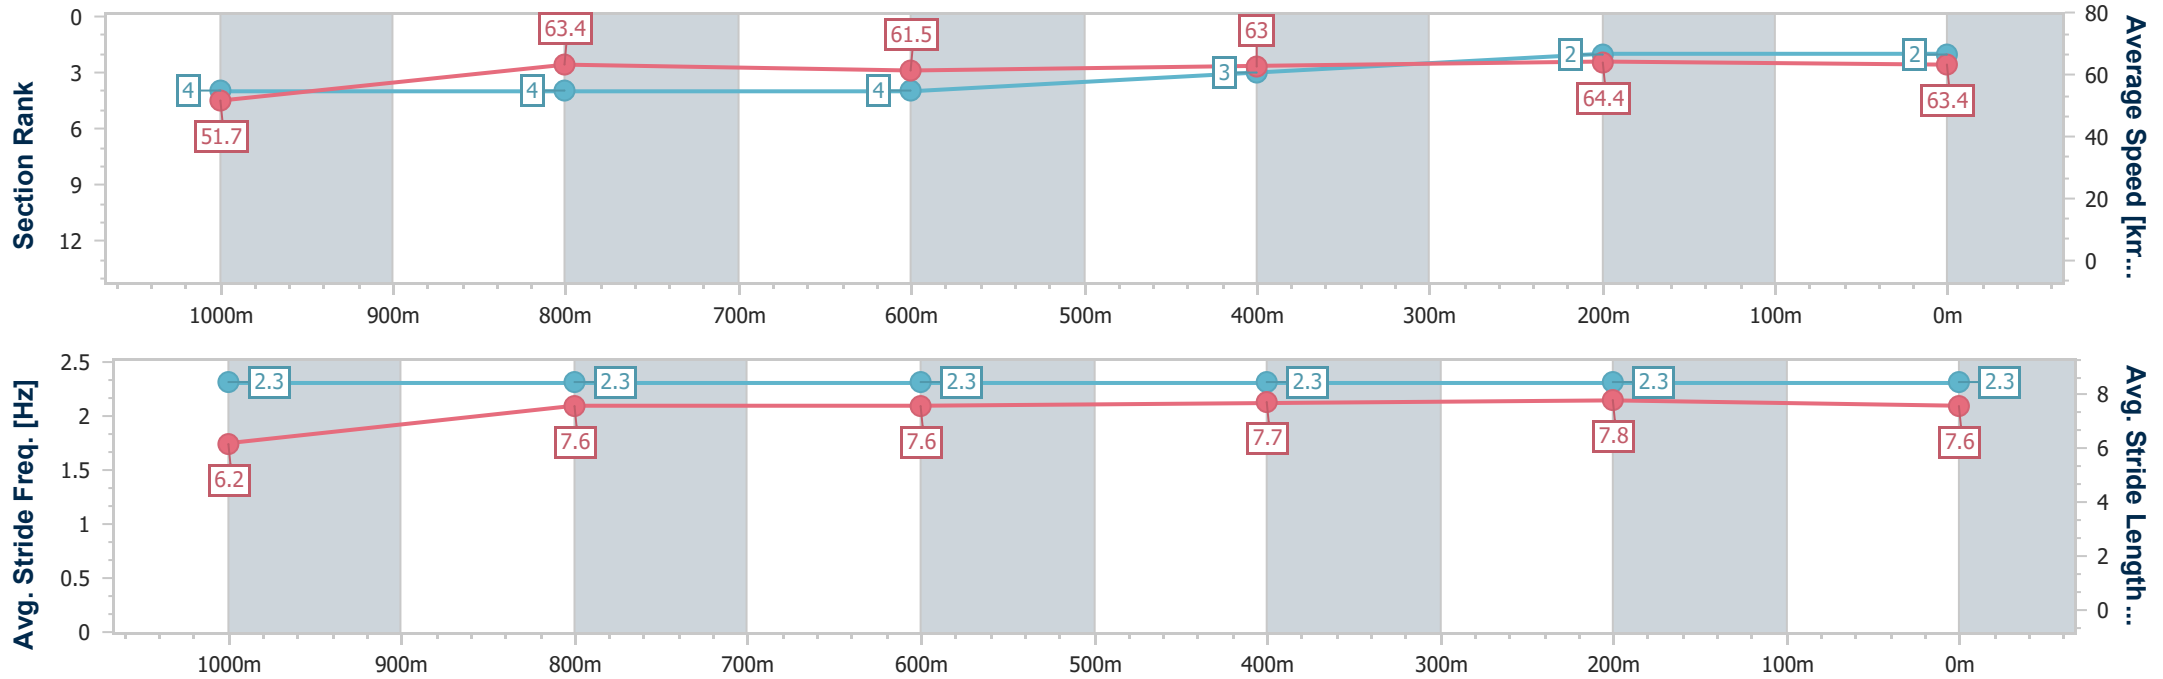

Horse/Jockey Name	Captain Fenkel
Final Rank	2
Fastest Section Time (Section)	0:11.21 (400m)
Top Speed [km/h] (Section)	66.0 (Overall)
Race State	Finished

Ipswich QLD Professional
Race 1: FOLLOW @IPSWICHTURFCLUB Maiden Handicap - 1200m

29 December 2023 - 12:36

Track Rating: Soft 6, Weather: Fine, Rail Position: +10m 1600-1200

Section	Overall	1000m	800m	600m	400m	200m
Section Times	1:11.01 [2] (0:13.95)	0:57.06 [4] (0:11.36)	0:45.70 [4] (0:11.68)	0:34.02 [4] (0:11.45)	0:22.57 [3] (0:11.21)	0:11.36 [2] (0:11.36)
Average Speed [km/h]	51.7	63.4	61.5	63.0	64.4	63.4
Top Speed [km/h]	66.0	65.4	63.6	64.0	64.8	64.6
Avg. Dist. to Rail [m]	2.3	0.4	0.4	0.3	1.2	0.3
Avg. Stride Freq. [Hz]	2.3	2.3	2.3	2.3	2.3	2.3
Avg. Stride Length [m]	6.2	7.6	7.6	7.7	7.8	7.6

- [ ] Ranking at each section and finish
- -.-.- No data available at this section
- NA No data available