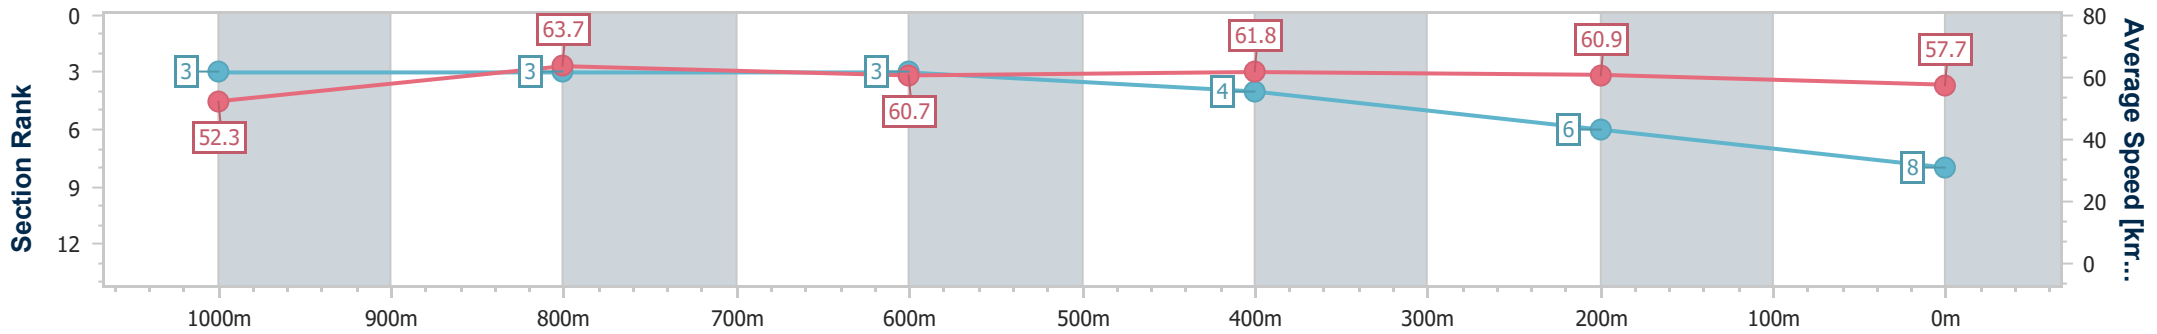

- [] Ranking at each section and finish
- .-.- No data available at this section
- NA No data available

Horse/Jockey Name	Vincent
Final Rank	8
Fastest Section Time (Section)	0:11.29 (1000m)
Top Speed [km/h] (Section)	66.9 (Overall)
Race State	Finished

Ipswich QLD Professional
 Race 1: FOLLOW @IPSWICHTURFCLUB Maiden Handicap - 1200m

29 December 2023 - 12:36

Track Rating: Soft 6, Weather: Fine, Rail Position: +10m 1600-1200

Section	Overall	1000m	800m	600m	400m	200m
Section Times	1:12.73 [8] (0:13.79)	0:58.94 [3] (0:11.29)	0:47.65 [3] (0:11.79)	0:35.86 [3] (0:11.60)	0:24.26 [4] (0:11.79)	0:12.47 [6] (0:12.47)
Average Speed [km/h]	52.3	63.7	60.7	61.8	60.9	57.7
Top Speed [km/h]	66.9	66.7	62.0	62.7	62.4	60.0
Avg. Dist. to Rail [m]	0.9	0.4	0.9	0.9	1.0	1.4
Avg. Stride Freq. [Hz]	2.3	2.4	2.2	2.3	2.3	2.3
Avg. Stride Length [m]	6.2	7.4	7.5	7.4	7.3	7.1