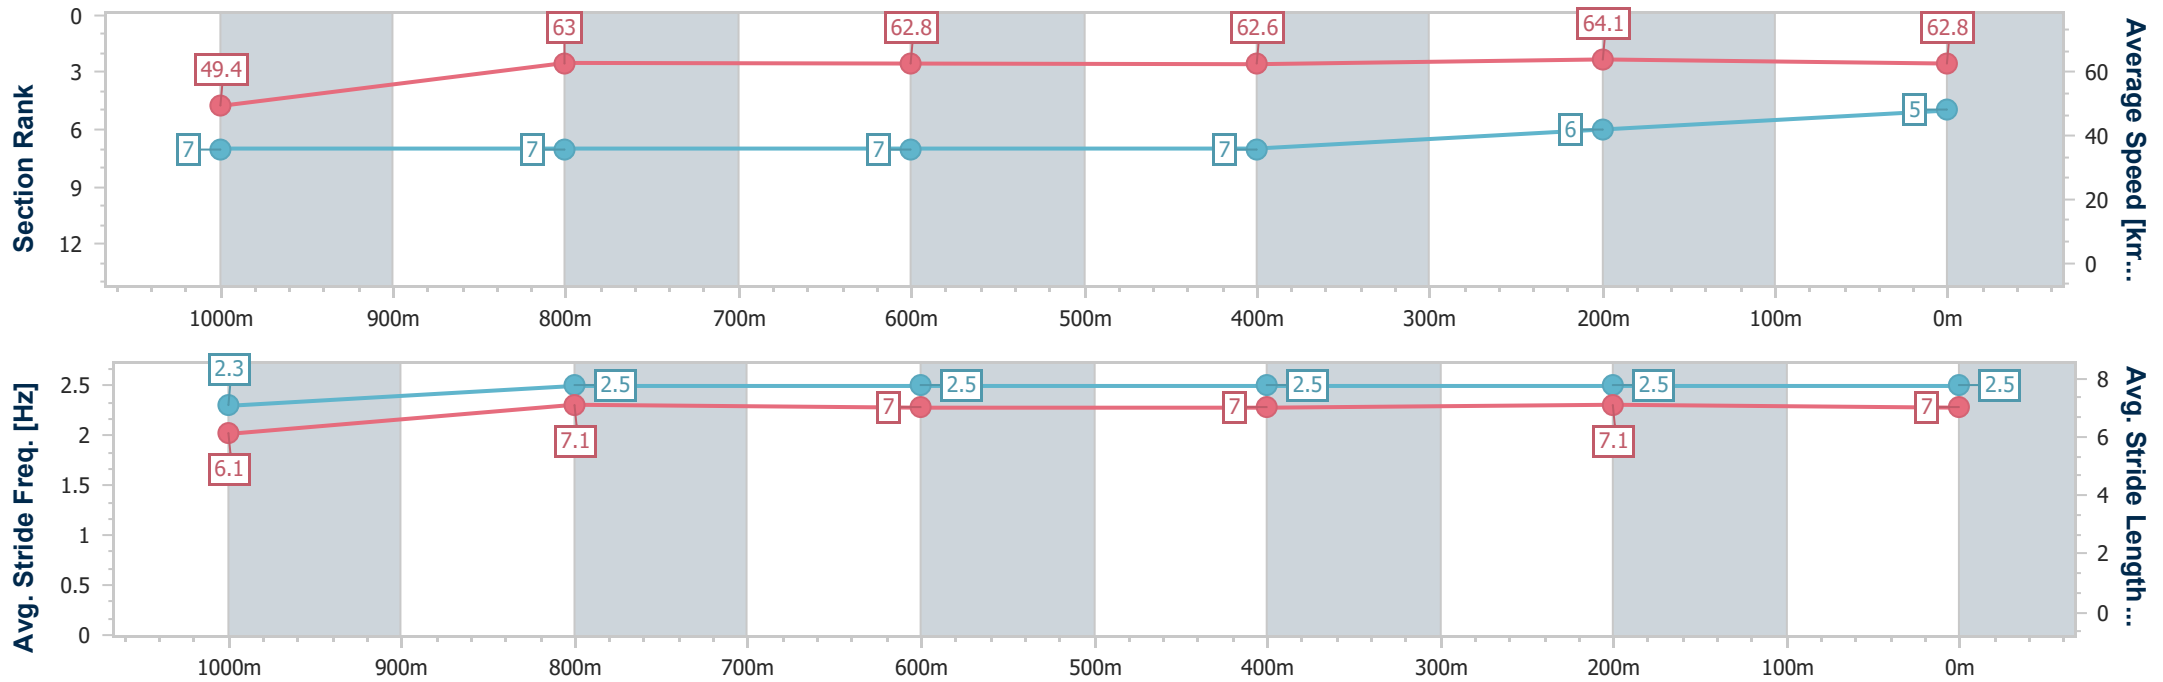

- [] Ranking at each section and finish
- .-.- No data available at this section
- NA No data available

Horse/Jockey Name	Sennachie
Final Rank	5
Fastest Section Time (Section)	0:11.30 (400m)
Top Speed [km/h] (Section)	65.3 (400m)
Race State	Finished

Ipswich QLD Professional
 Race 1: FOLLOW @IPSWICHTURFCLUB Maiden Handicap - 1200m

29 December 2023 - 12:36

Track Rating: Soft 6, Weather: Fine, Rail Position: +10m 1600-1200

Section	Overall	1000m	800m	600m	400m	200m
Section Times	1:11.72 [5] (0:14.59)	0:57.13 [7] (0:11.39)	0:45.74 [7] (0:11.48)	0:34.26 [7] (0:11.50)	0:22.76 [7] (0:11.30)	0:11.46 [6] (0:11.46)
Average Speed [km/h]	49.4	63.0	62.8	62.6	64.1	62.8
Top Speed [km/h]	63.6	64.1	63.5	65.3	65.3	64.4
Avg. Dist. to Rail [m]	4.4	0.3	0.3	0.3	2.5	4.4
Avg. Stride Freq. [Hz]	2.3	2.5	2.5	2.5	2.5	2.5
Avg. Stride Length [m]	6.1	7.1	7.0	7.0	7.1	7.0