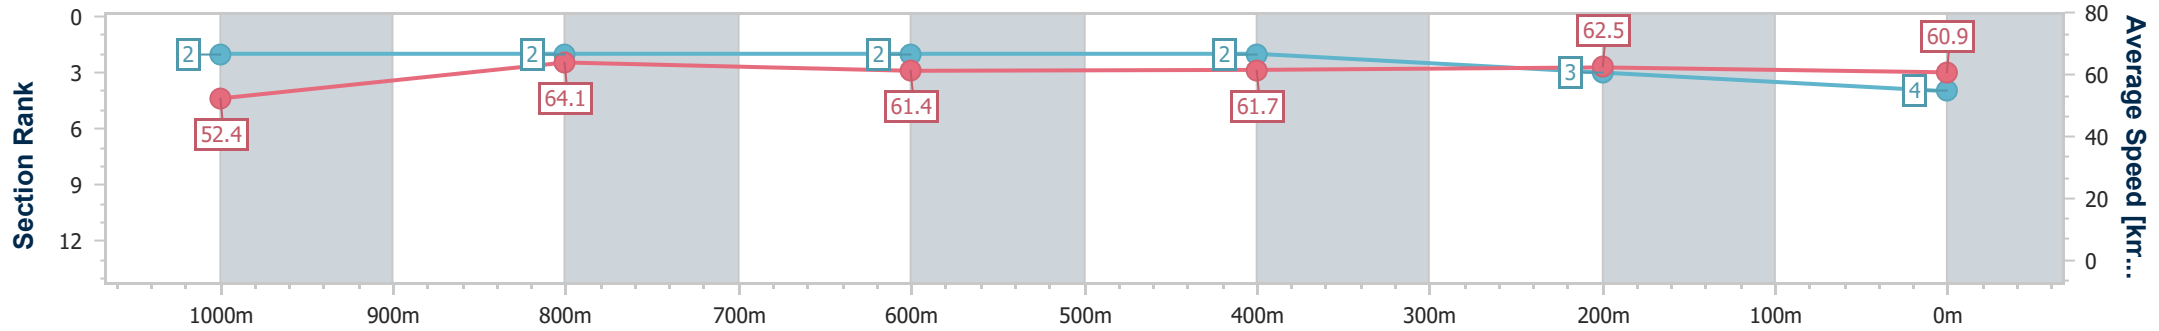

Horse/Jockey Name	Lightscameraaction
Final Rank	4
Fastest Section Time (Section)	0:11.31 (1000m)
Top Speed [km/h] (Section)	66.3 (Overall)
Race State	Finished

Ipswich QLD Professional
Race 1: FOLLOW @IPSWICHTURFCLUB Maiden Handicap - 1200m

29 December 2023 - 12:36

Track Rating: Soft 6, Weather: Fine, Rail Position: +10m 1600-1200

Section	Overall	1000m	800m	600m	400m	200m
Section Times	1:11.70 [4] (0:13.72)	0:57.98 [2] (0:11.31)	0:46.67 [2] (0:11.70)	0:34.97 [2] (0:11.62)	0:23.35 [2] (0:11.50)	0:11.85 [3] (0:11.85)
Average Speed [km/h]	52.4	64.1	61.4	61.7	62.5	60.9
Top Speed [km/h]	66.3	64.9	63.0	62.4	63.3	62.3
Avg. Dist. to Rail [m]	2.8	1.0	0.3	0.3	0.3	0.6
Avg. Stride Freq. [Hz]	2.5	2.5	2.4	2.4	2.5	2.4
Avg. Stride Length [m]	5.8	7.2	7.1	7.1	7.0	7.0

- [ ] Ranking at each section and finish
- -.-.- No data available at this section
- NA No data available