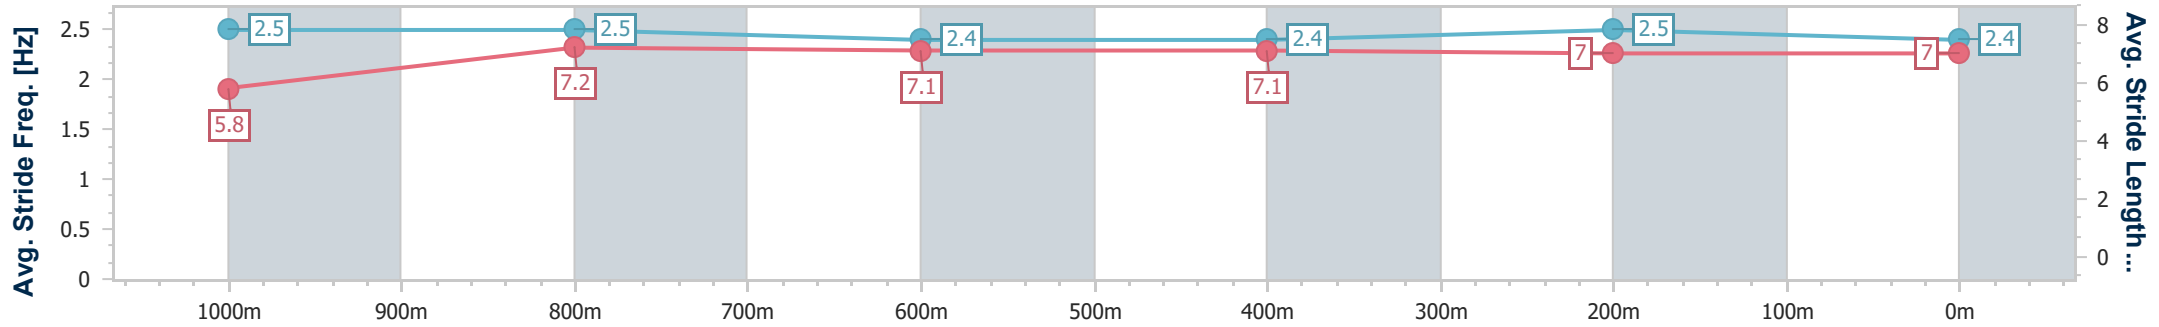

- [] Ranking at each section and finish
- .-.- No data available at this section
- NA No data available

Horse/Jockey Name	Lightscameraaction
Final Rank	4
Fastest Section Time (Section)	0:11.31 (1000m)
Top Speed [km/h] (Section)	66.3 (Overall)
Race State	Finished

Ipswich QLD Professional
 Race 1: FOLLOW @IPSWICHTURFCLUB Maiden Handicap - 1200m

29 December 2023 - 12:36

Track Rating: Soft 6, Weather: Fine, Rail Position: +10m 1600-1200

Section	Overall	1000m	800m	600m	400m	200m
Section Times	1:11.70 [4] (0:13.72)	0:57.98 [2] (0:11.31)	0:46.67 [2] (0:11.70)	0:34.97 [2] (0:11.62)	0:23.35 [2] (0:11.50)	0:11.85 [3] (0:11.85)
Average Speed [km/h]	52.4	64.1	61.4	61.7	62.5	60.9
Top Speed [km/h]	66.3	64.9	63.0	62.4	63.3	62.3
Avg. Dist. to Rail [m]	2.8	1.0	0.3	0.3	0.3	0.6
Avg. Stride Freq. [Hz]	2.5	2.5	2.4	2.4	2.5	2.4
Avg. Stride Length [m]	5.8	7.2	7.1	7.1	7.0	7.0