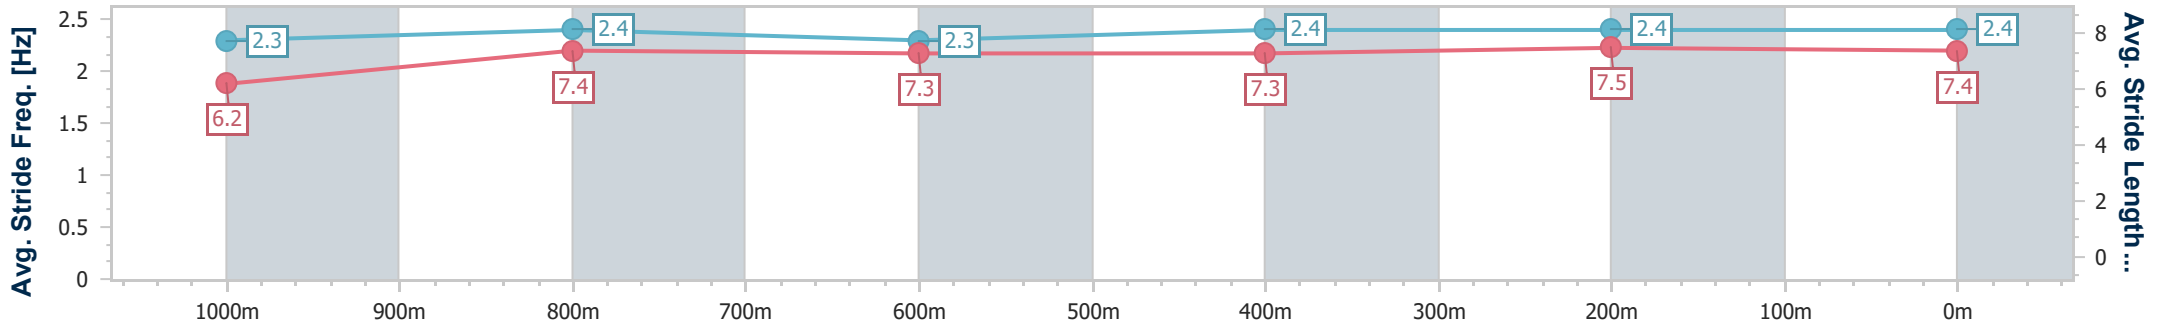

Horse/Jockey Name	Trust A Kitty
Final Rank	3
Fastest Section Time (Section)	0:11.27 (1000m)
Top Speed [km/h] (Section)	66.2 (1000m)
Race State	Finished

Ipswich QLD Professional
Race 1: FOLLOW @IPSWICHTURFCLUB Maiden Handicap - 1200m

29 December 2023 - 12:36

Track Rating: Soft 6, Weather: Fine, Rail Position: +10m 1600-1200

Section	Overall	1000m	800m	600m	400m	200m
Section Times	1:11.46 [3] (0:14.31)	0:57.15 [5] (0:11.27)	0:45.88 [6] (0:11.63)	0:34.25 [6] (0:11.56)	0:22.69 [6] (0:11.30)	0:11.39 [4] (0:11.39)
Average Speed [km/h]	50.5	63.9	61.7	62.4	64.1	63.0
Top Speed [km/h]	65.3	66.2	64.3	63.9	64.9	65.0
Avg. Dist. to Rail [m]	2.6	0.4	0.8	0.5	2.3	3.6
Avg. Stride Freq. [Hz]	2.3	2.4	2.3	2.4	2.4	2.4
Avg. Stride Length [m]	6.2	7.4	7.3	7.3	7.5	7.4

- [ ] Ranking at each section and finish
- -.-.- No data available at this section
- NA No data available