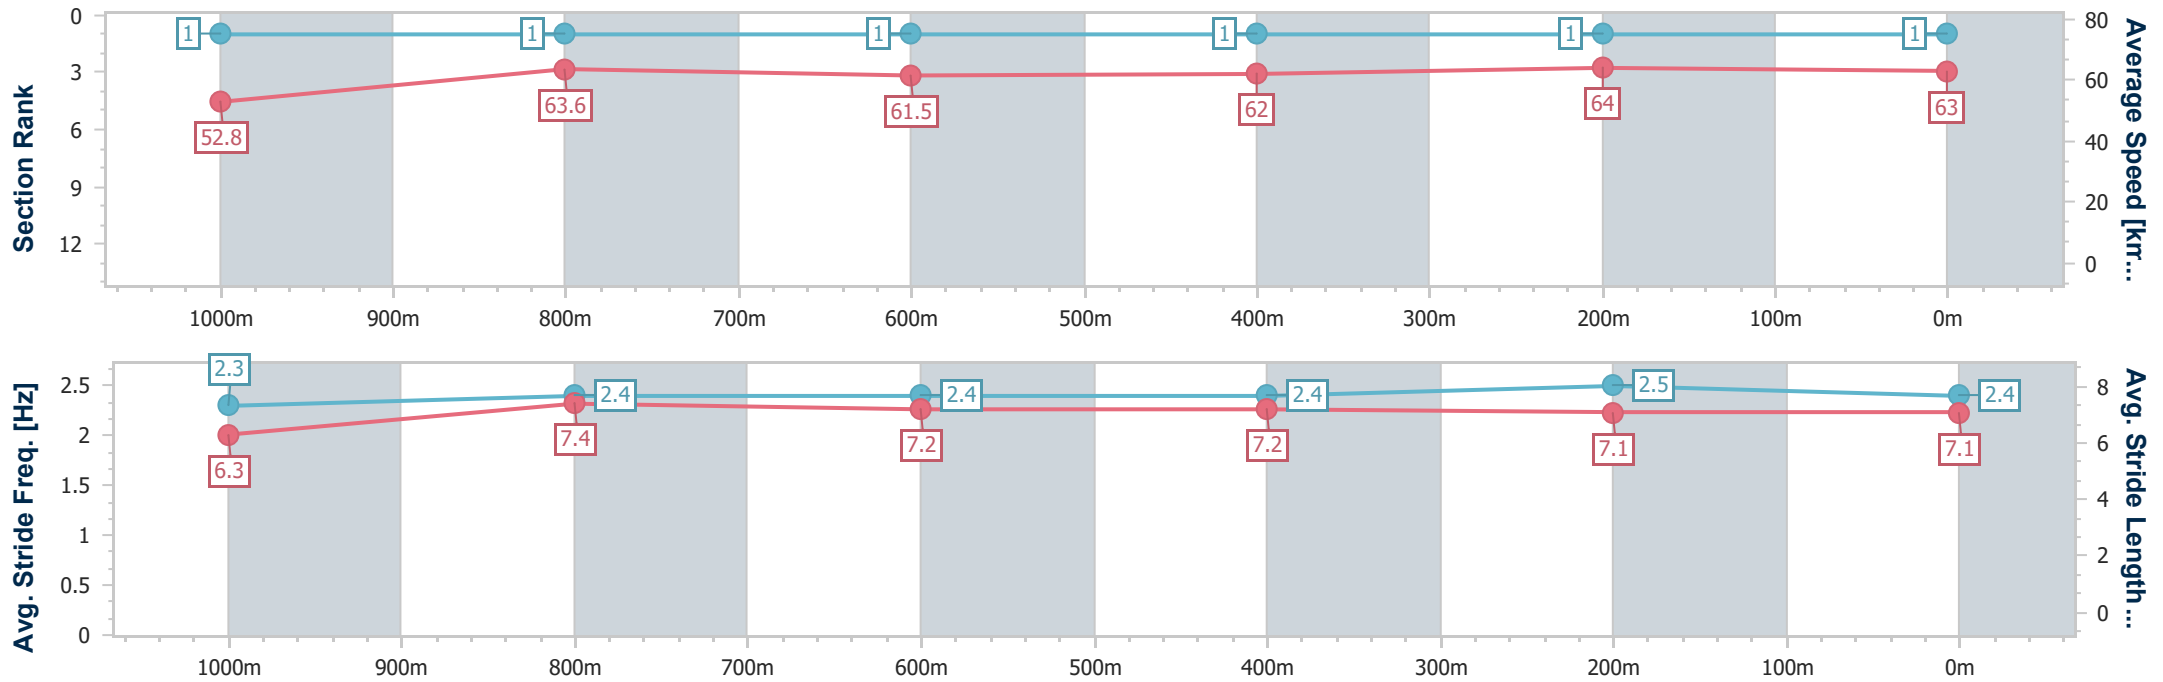

29 December 2023 - 12:36

Track Rating: Soft 6, Weather: Fine, Rail Position: +10m 1600-1200

Section	Overall	1000m	800m	600m	400m	200m
Section Times	1:10.81 [1] (0:13.64)	0:57.17 [1] (0:11.24)	0:45.93 [1] (0:11.71)	0:34.22 [1] (0:11.56)	0:22.66 [1] (0:11.21)	0:11.45 [1] (0:11.45)
Average Speed [km/h]	52.8	63.6	61.5	62.0	64.0	63.0
Top Speed [km/h]	67.6	65.0	62.8	63.6	66.5	65.3
Avg. Dist. to Rail [m]	4.2	1.1	1.0	0.8	0.9	1.3
Avg. Stride Freq. [Hz]	2.3	2.4	2.4	2.4	2.5	2.4
Avg. Stride Length [m]	6.3	7.4	7.2	7.2	7.1	7.1