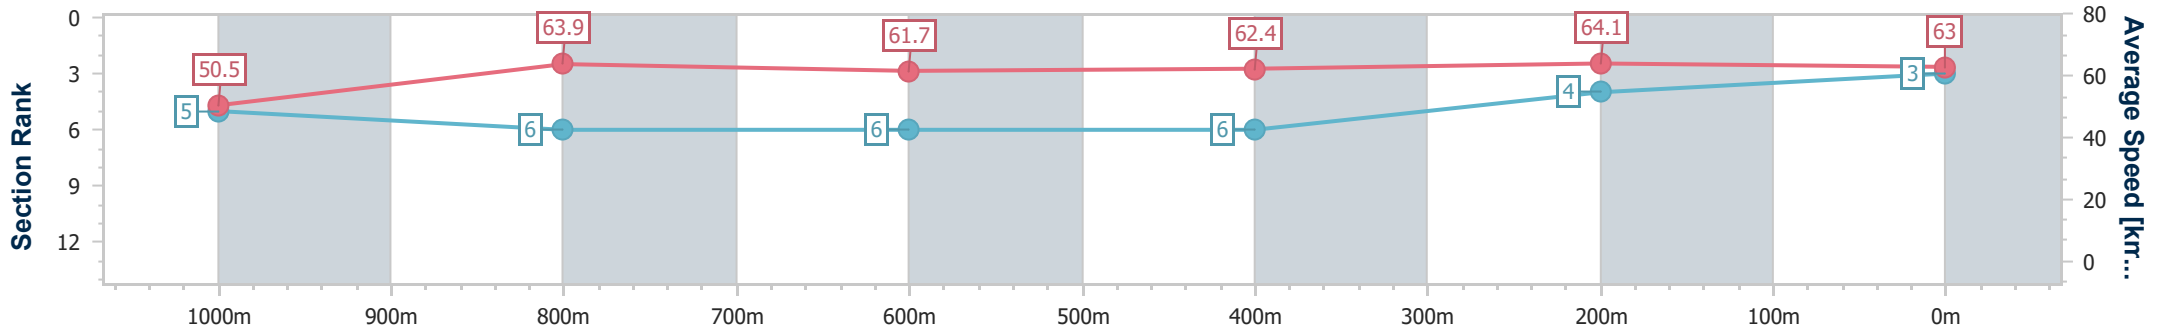

Horse/Jockey Name	Trust A Kitty
Final Rank	3
Fastest Section Time (Section)	0:11.27 (1000m)
Top Speed [km/h] (Section)	66.2 (1000m)
Race State	Finished

Ipswich QLD Professional
Race 1: FOLLOW @IPSWICHTURFCLUB Maiden Handicap - 1200m

29 December 2023 - 12:36

Track Rating: Soft 6, Weather: Fine, Rail Position: +10m 1600-1200

Section	Overall	1000m	800m	600m	400m	200m
Section Times	1:11.46 [3] (0:14.31)	0:57.15 [5] (0:11.27)	0:45.88 [6] (0:11.63)	0:34.25 [6] (0:11.56)	0:22.69 [6] (0:11.30)	0:11.39 [4] (0:11.39)
Average Speed [km/h]	50.5	63.9	61.7	62.4	64.1	63.0
Top Speed [km/h]	65.3	66.2	64.3	63.9	64.9	65.0
Avg. Dist. to Rail [m]	2.6	0.4	0.8	0.5	2.3	3.6
Avg. Stride Freq. [Hz]	2.3	2.4	2.3	2.4	2.4	2.4
Avg. Stride Length [m]	6.2	7.4	7.3	7.3	7.5	7.4

- [ ] Ranking at each section and finish
- -.-.- No data available at this section
- NA No data available