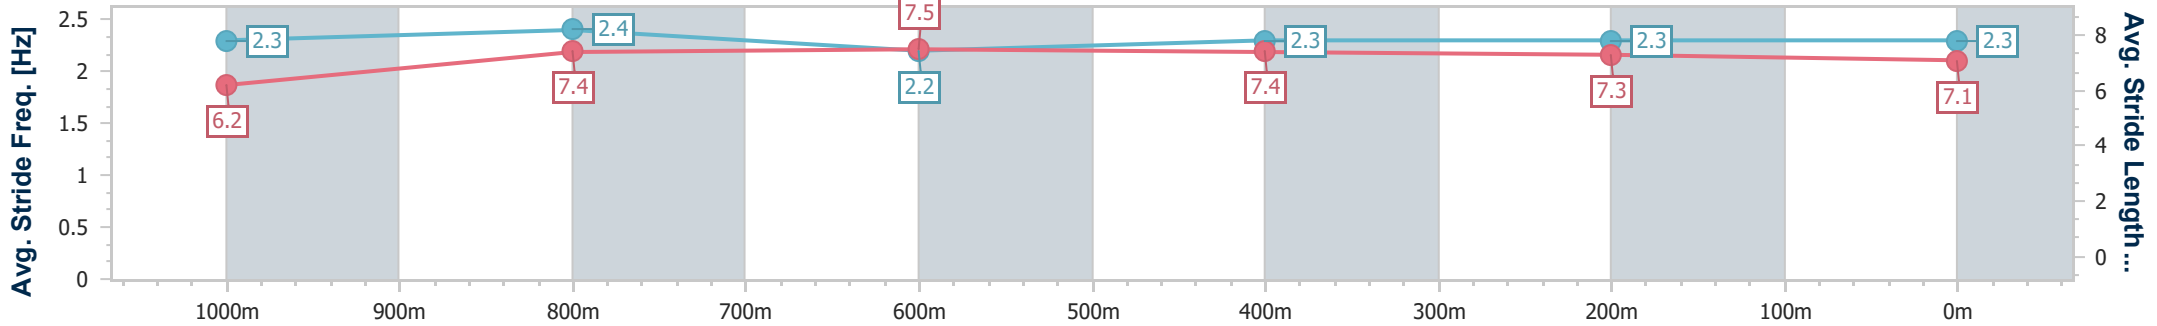

Ipswich QLD Professional
Race 1: FOLLOW @IPSWICHTURFCLUB Maiden Handicap - 1200m

29 December 2023 - 12:36

Track Rating: Soft 6, Weather: Fine, Rail Position: +10m 1600-1200

Section	Overall	1000m	800m	600m	400m	200m
Section Times	1:12.05 [7] (0:14.37)	0:57.68 [6] (0:11.18)	0:46.50 [5] (0:11.61)	0:34.89 [5] (0:11.53)	0:23.36 [5] (0:11.40)	0:11.96 [5] (0:11.96)
Average Speed [km/h]	50.1	64.3	61.7	62.1	63.3	60.2
Top Speed [km/h]	65.1	65.8	63.7	63.6	64.3	62.5
Avg. Dist. to Rail [m]	1.0	0.7	1.3	0.9	0.8	2.6
Avg. Stride Freq. [Hz]	2.3	2.4	2.3	2.3	2.4	2.4
Avg. Stride Length [m]	6.1	7.5	7.4	7.4	7.3	7.0

- [] Ranking at each section and finish
- .-.- No data available at this section
- NA No data available

Horse/Jockey Name	Vincent
Final Rank	8
Fastest Section Time (Section)	0:11.29 (1000m)
Top Speed [km/h] (Section)	66.9 (Overall)
Race State	Finished

Ipswich QLD Professional
 Race 1: FOLLOW @IPSWICHTURFCLUB Maiden Handicap - 1200m

29 December 2023 - 12:36

Track Rating: Soft 6, Weather: Fine, Rail Position: +10m 1600-1200

Section	Overall	1000m	800m	600m	400m	200m
Section Times	1:12.73 [8] (0:13.79)	0:58.94 [3] (0:11.29)	0:47.65 [3] (0:11.79)	0:35.86 [3] (0:11.60)	0:24.26 [4] (0:11.79)	0:12.47 [6] (0:12.47)
Average Speed [km/h]	52.3	63.7	60.7	61.8	60.9	57.7
Top Speed [km/h]	66.9	66.7	62.0	62.7	62.4	60.0
Avg. Dist. to Rail [m]	0.9	0.4	0.9	0.9	1.0	1.4
Avg. Stride Freq. [Hz]	2.3	2.4	2.2	2.3	2.3	2.3
Avg. Stride Length [m]	6.2	7.4	7.5	7.4	7.3	7.1

- [] Ranking at each section and finish
- .-.- No data available at this section
- NA No data available