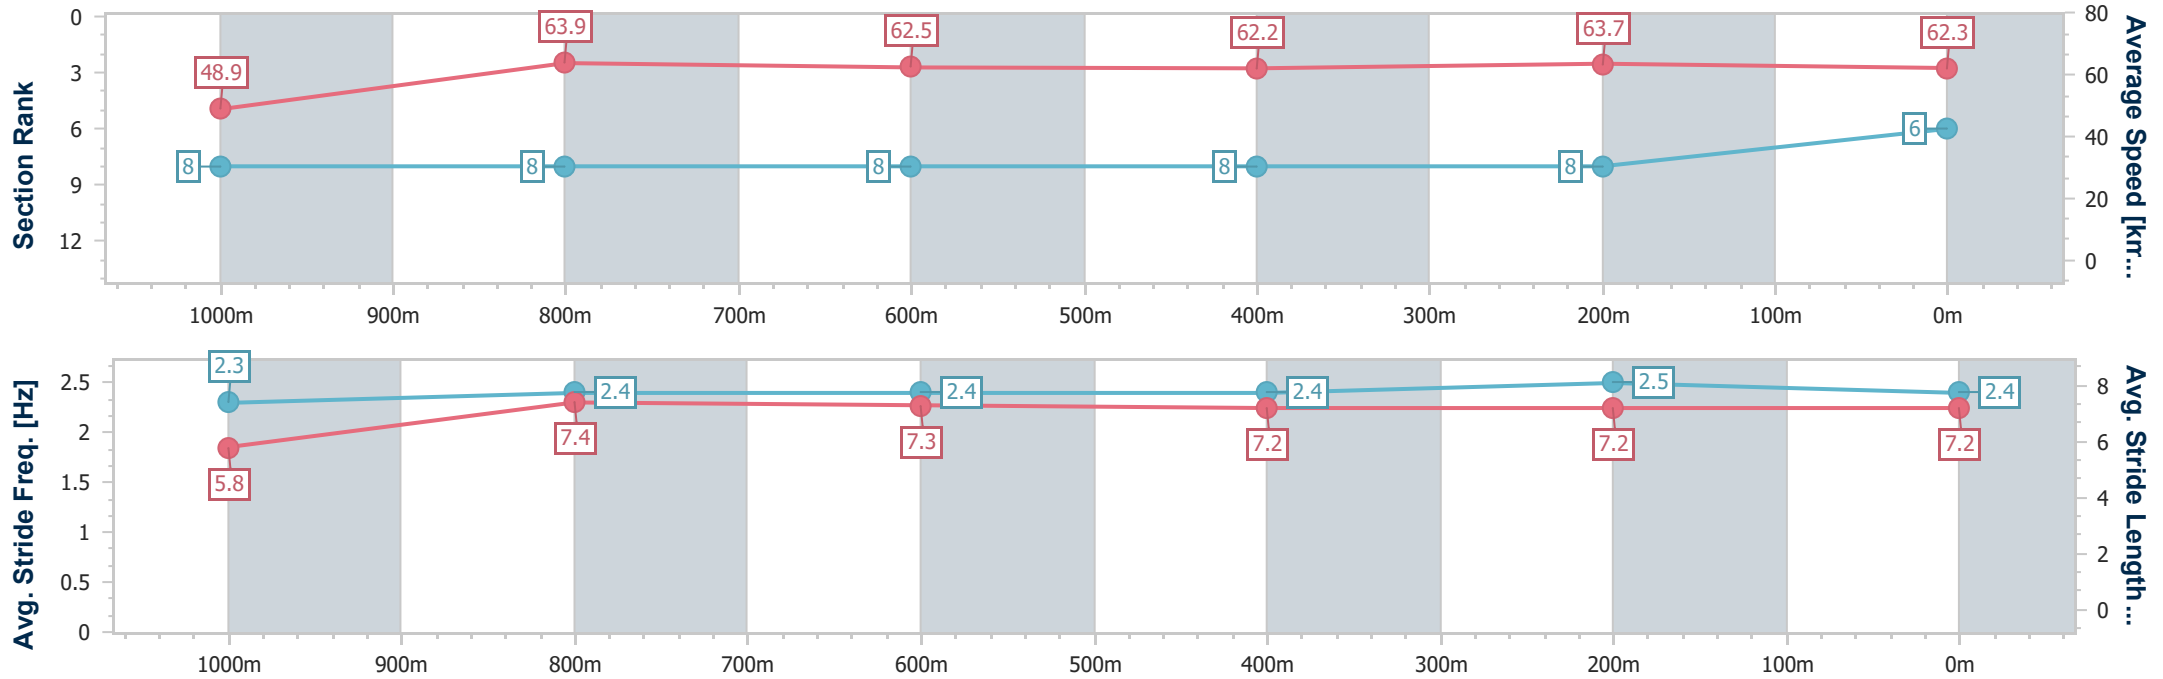

- [] Ranking at each section and finish
- .-.- No data available at this section
- NA No data available

Horse/Jockey Name	Romeus
Final Rank	6
Fastest Section Time (Section)	0:11.26 (400m)
Top Speed [km/h] (Section)	65.7 (400m)
Race State	Finished

Ipswich QLD Professional
 Race 1: FOLLOW @IPSWICHTURFCLUB Maiden Handicap - 1200m

29 December 2023 - 12:36

Track Rating: Soft 6, Weather: Fine, Rail Position: +10m 1600-1200

Section	Overall	1000m	800m	600m	400m	200m
Section Times	1:11.84 [6] (0:14.74)	0:57.10 [8] (0:11.27)	0:45.83 [8] (0:11.47)	0:34.36 [8] (0:11.53)	0:22.83 [8] (0:11.26)	0:11.57 [8] (0:11.57)
Average Speed [km/h]	48.9	63.9	62.5	62.2	63.7	62.3
Top Speed [km/h]	64.9	65.3	64.4	64.3	65.7	65.1
Avg. Dist. to Rail [m]	4.4	1.2	1.0	0.5	0.8	0.9
Avg. Stride Freq. [Hz]	2.3	2.4	2.4	2.4	2.5	2.4
Avg. Stride Length [m]	5.8	7.4	7.3	7.2	7.2	7.2