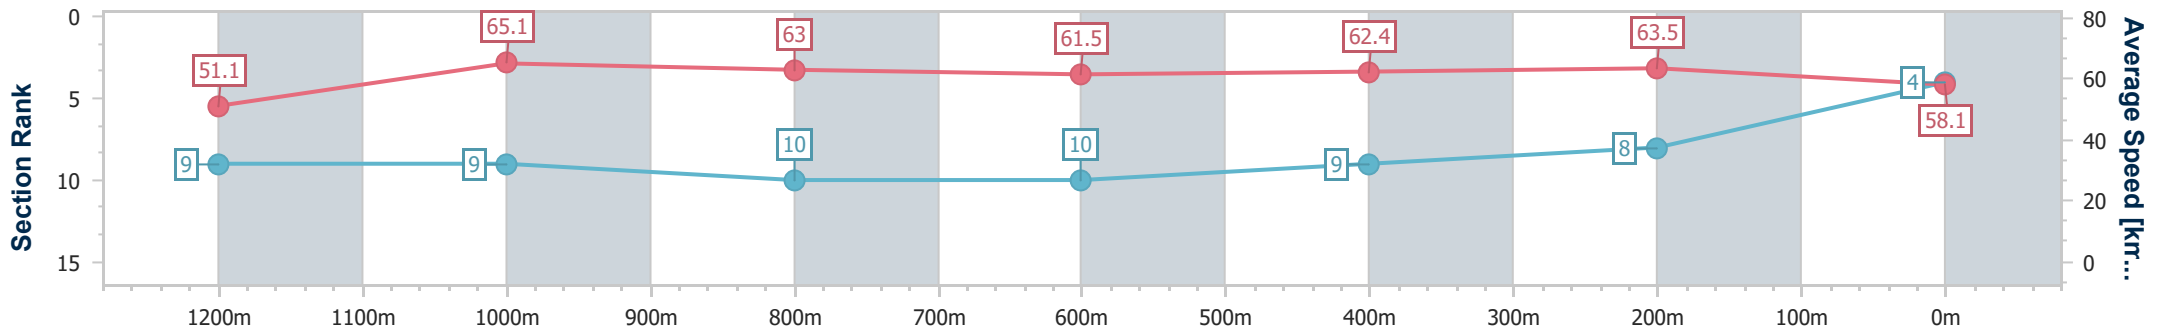

Horse/Jockey Name	Whisky Dream
Final Rank	4
Fastest Section Time (Section)	0:11.07 (1200m)
Top Speed [km/h] (Section)	67.5 (1200m)
Race State	Finished

Eagle Farm QLD Professional
Race 6: Magic Millions Class 2 Handicap - 1400m
27 December 2023 - 16:32
Track Rating: Soft 5, Weather: Overcast, Rail Position: +9m Entire

BRISBANE RACING CLUB

Section	Overall	1200m	1000m	800m	600m	400m	200m
Section Times	1:24.25 [4] (0:14.21)	1:10.04 [9] (0:11.07)	0:58.97 [9] (0:11.64)	0:47.33 [10] (0:11.83)	0:35.50 [10] (0:11.66)	0:23.84 [9] (0:11.37)	0:12.47 [8] (0:12.47)
Average Speed [km/h]	51.1	65.1	63.0	61.5	62.4	63.5	58.1
Top Speed [km/h]	64.8	67.5	63.9	62.3	64.3	65.0	61.0
Avg. Dist. to Rail [m]	5.3	4.3	3.3	2.8	2.4	6.5	8.1
Avg. Stride Freq. [Hz]	2.1	2.3	2.2	2.2	2.2	2.3	2.2
Avg. Stride Length [m]	6.7	7.9	7.8	7.8	7.7	7.7	7.2

- [ ] Ranking at each section and finish
- -.-.- No data available at this section
- NA No data available