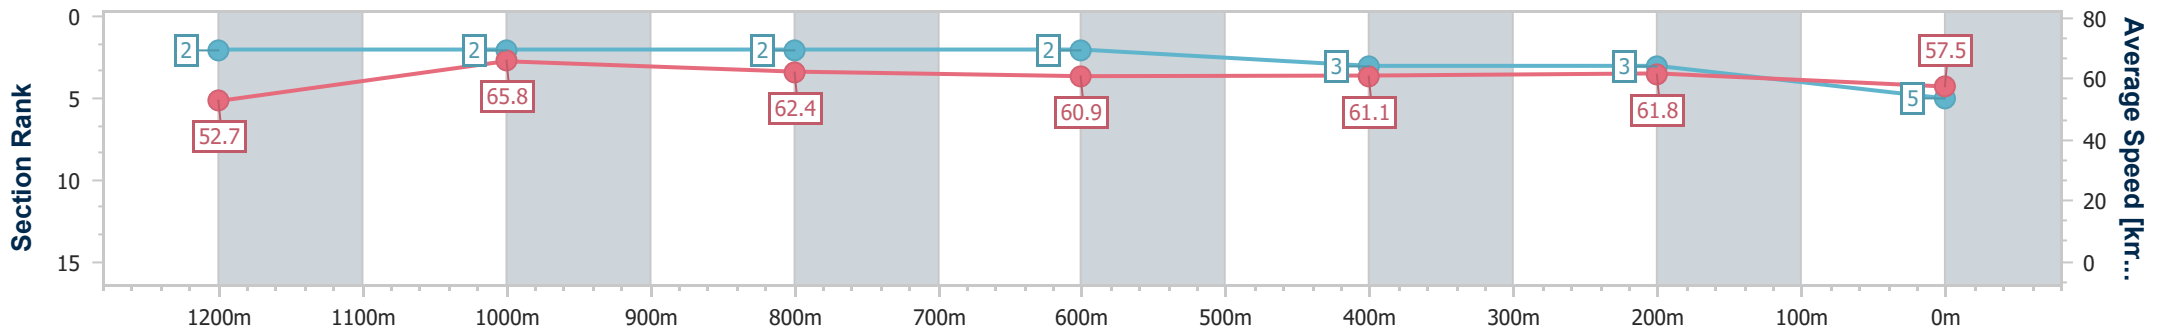

Horse/Jockey Name	Tiger For Life
Final Rank	5
Fastest Section Time (Section)	0:10.93 (1200m)
Top Speed [km/h] (Section)	68.1 (Overall)
Race State	Finished

Eagle Farm QLD Professional
Race 6: Magic Millions Class 2 Handicap - 1400m
27 December 2023 - 16:32
Track Rating: Soft 5, Weather: Overcast, Rail Position: +9m Entire

BRISBANE
RACING CLUB

Section	Overall	1200m	1000m	800m	600m	400m	200m
Section Times	1:24.34 [5] (0:13.75)	1:10.59 [2] (0:10.93)	0:59.66 [2] (0:11.64)	0:48.02 [2] (0:11.88)	0:36.14 [2] (0:11.87)	0:24.27 [3] (0:11.65)	0:12.62 [3] (0:12.62)
Average Speed [km/h]	52.7	65.8	62.4	60.9	61.1	61.8	57.5
Top Speed [km/h]	68.1	68.1	63.4	61.9	62.7	63.6	60.1
Avg. Dist. to Rail [m]	4.3	3.0	1.7	1.2	1.0	3.2	5.2
Avg. Stride Freq. [Hz]	2.3	2.4	2.3	2.3	2.3	2.3	2.3
Avg. Stride Length [m]	6.5	7.7	7.6	7.4	7.5	7.3	7.0

- [ ] Ranking at each section and finish
- -.-.- No data available at this section
- NA No data available