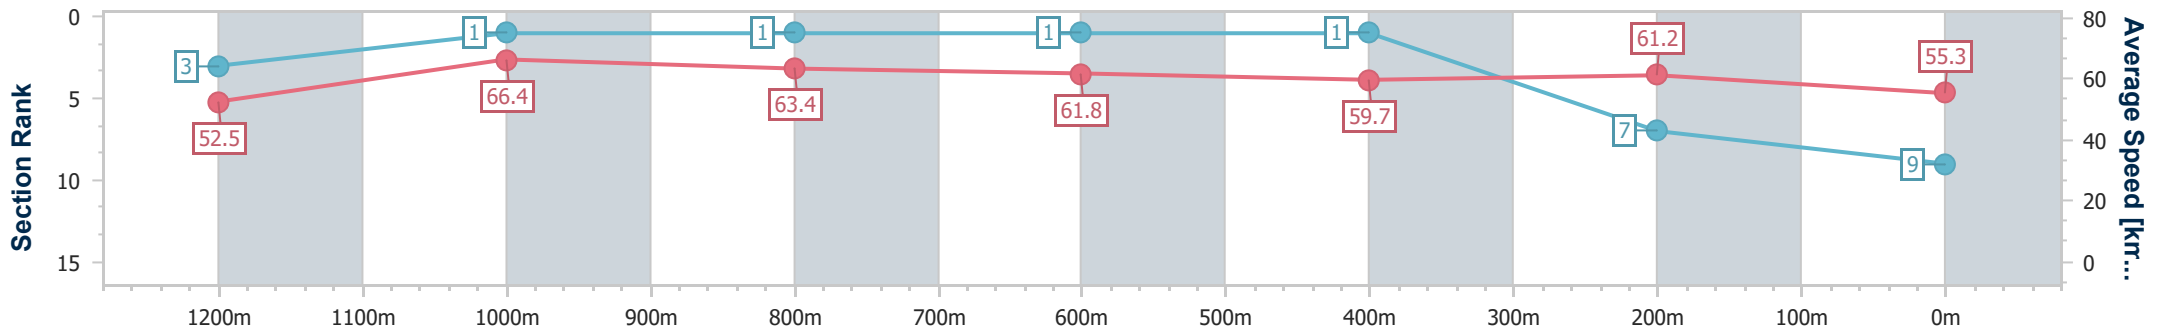

Horse/Jockey Name	Goomeri
Final Rank	9
Fastest Section Time (Section)	0:10.87 (1200m)
Top Speed [km/h] (Section)	67.6 (1200m)
Race State	Finished

Eagle Farm QLD Professional
Race 6: Magic Millions Class 2 Handicap - 1400m
27 December 2023 - 16:32
Track Rating: Soft 5, Weather: Overcast, Rail Position: +9m Entire

BRISBANE
RACING CLUB

Section	Overall	1200m	1000m	800m	600m	400m	200m
Section Times	1:24.92 [9] (0:13.81)	1:11.11 [3] (0:10.87)	1:00.24 [1] (0:11.57)	0:48.67 [1] (0:11.72)	0:36.95 [1] (0:12.04)	0:24.91 [1] (0:11.77)	0:13.14 [7]
Average Speed [km/h]	52.5	66.4	63.4	61.8	59.7	61.2	55.3
Top Speed [km/h]	66.9	67.6	64.2	63.8	62.2	62.5	59.1
Avg. Dist. to Rail [m]	9.3	5.6	3.2	1.8	0.4	1.5	2.3
Avg. Stride Freq. [Hz]	2.2	2.3	2.2	2.2	2.1	2.2	2.1
Avg. Stride Length [m]	6.6	8.1	8.0	8.0	7.8	7.7	7.3

- [ ] Ranking at each section and finish
- -.-.- No data available at this section
- NA No data available