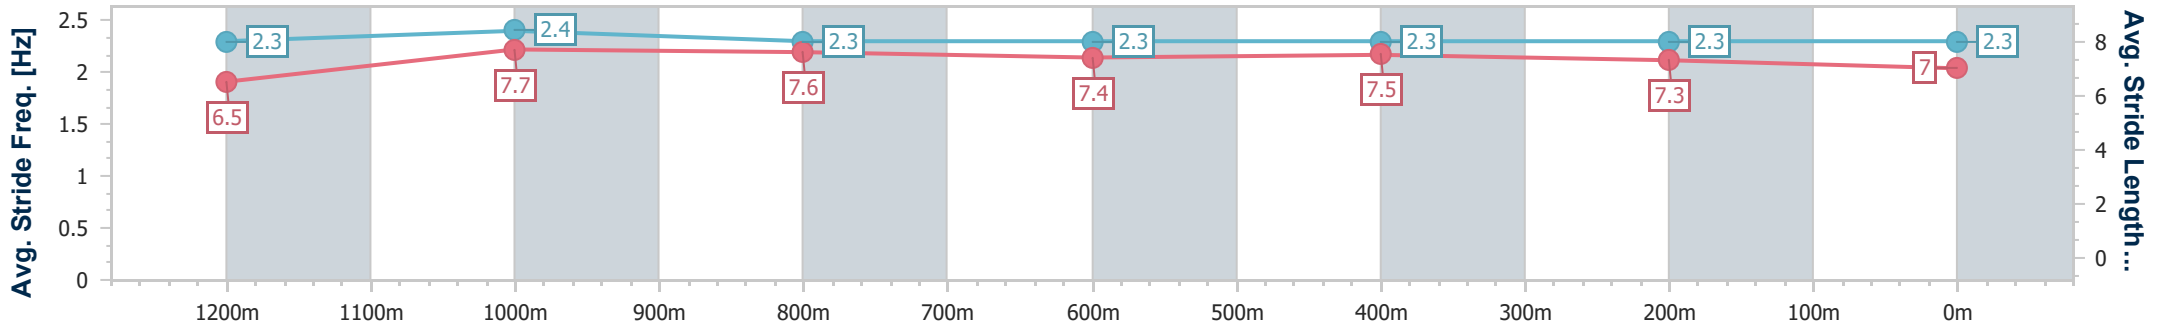

Horse/Jockey Name	Tiger For Life
Final Rank	5
Fastest Section Time (Section)	0:10.93 (1200m)
Top Speed [km/h] (Section)	68.1 (Overall)
Race State	Finished

Eagle Farm QLD Professional
Race 6: Magic Millions Class 2 Handicap - 1400m
27 December 2023 - 16:32
Track Rating: Soft 5, Weather: Overcast, Rail Position: +9m Entire

BRISBANE
RACING CLUB

Section	Overall	1200m	1000m	800m	600m	400m	200m
Section Times	1:24.34 [5] (0:13.75)	1:10.59 [2] (0:10.93)	0:59.66 [2] (0:11.64)	0:48.02 [2] (0:11.88)	0:36.14 [2] (0:11.87)	0:24.27 [3] (0:11.65)	0:12.62 [3] (0:12.62)
Average Speed [km/h]	52.7	65.8	62.4	60.9	61.1	61.8	57.5
Top Speed [km/h]	68.1	68.1	63.4	61.9	62.7	63.6	60.1
Avg. Dist. to Rail [m]	4.3	3.0	1.7	1.2	1.0	3.2	5.2
Avg. Stride Freq. [Hz]	2.3	2.4	2.3	2.3	2.3	2.3	2.3
Avg. Stride Length [m]	6.5	7.7	7.6	7.4	7.5	7.3	7.0

- [ ] Ranking at each section and finish
- -.-.- No data available at this section
- NA No data available