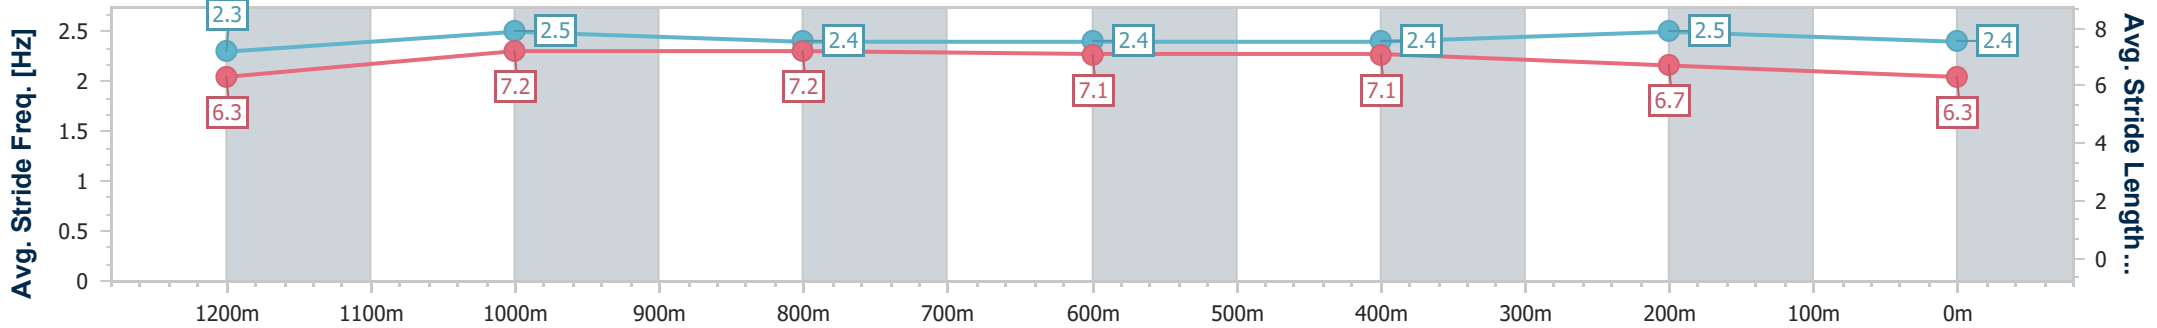

Eagle Farm QLD Professional

Race 6: Magic Millions Class 2 Handicap - 1400m

27 December 2023 - 16:32

Track Rating: Soft 5, Weather: Overcast, Rail Position: +9m Entire

BRISBANE RACING CLUB

Section	Overall	1200m	1000m	800m	600m	400m	200m
Section Times	1:24.81 [8] (0:13.73)	1:11.08 [1] (0:11.06)	1:00.02 [3] (0:11.64)	0:48.38 [3] (0:11.85)	0:36.53 [3] (0:11.79)	0:24.74 [4] (0:11.68)	0:13.06 [5] (0:13.06)
Average Speed [km/h]	52.5	65.3	62.6	61.3	61.7	61.5	55.5
Top Speed [km/h]	67.4	67.6	63.2	62.1	62.6	63.3	60.6
Avg. Dist. to Rail [m]	5.3	3.4	2.5	1.8	2.1	4.9	6.0
Avg. Stride Freq. [Hz]	2.3	2.5	2.4	2.4	2.4	2.5	2.4
Avg. Stride Length [m]	6.3	7.2	7.2	7.1	7.1	6.7	6.3