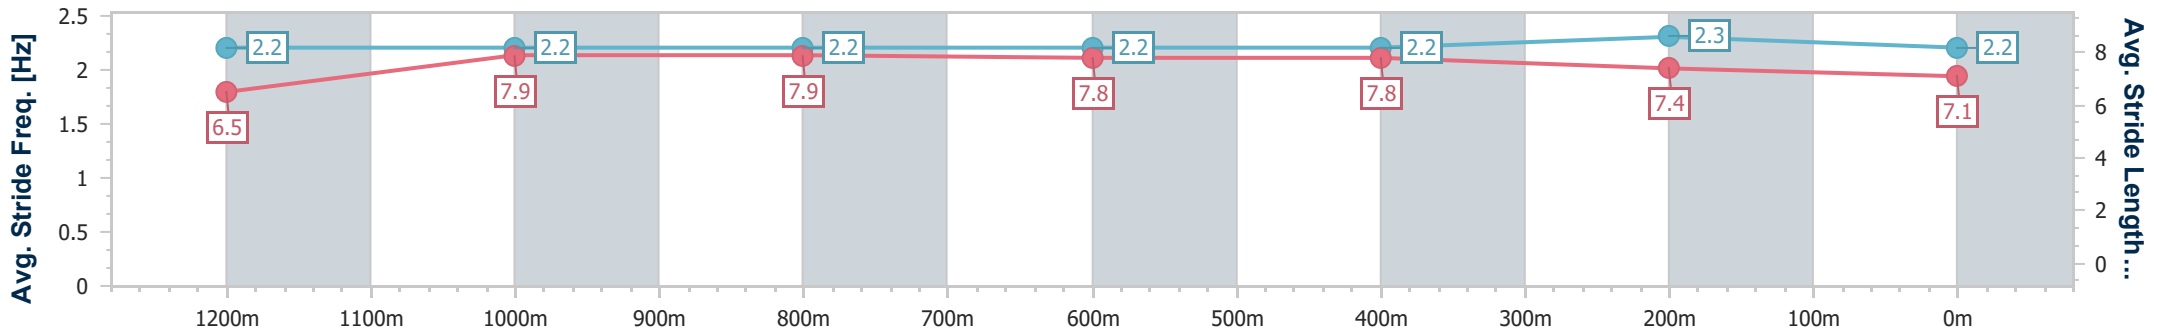

Eagle Farm QLD Professional

Race 6: Magic Millions Class 2 Handicap - 1400m

27 December 2023 - 16:32

Track Rating: Soft 5, Weather: Overcast, Rail Position: +9m Entire

BRISBANE RACING CLUB

Section	Overall	1200m	1000m	800m	600m	400m	200m
Section Times	1:24.92 [10] (0:14.09)	1:10.83 [8] (0:11.14)	0:59.69 [8] (0:11.65)	0:48.04 [9] (0:11.85)	0:36.19 [9] (0:11.55)	0:24.64 [6] (0:11.59)	0:13.05 [9] (0:13.05)
Average Speed [km/h]	51.4	64.8	62.8	61.4	62.5	62.1	55.6
Top Speed [km/h]	66.0	65.3	64.0	62.5	64.4	64.0	60.4
Avg. Dist. to Rail [m]	4.4	3.5	2.9	2.6	0.9	3.3	4.4
Avg. Stride Freq. [Hz]	2.2	2.4	2.3	2.3	2.3	2.4	2.2
Avg. Stride Length [m]	6.5	7.5	7.4	7.5	7.5	7.3	6.9

- [] Ranking at each section and finish
- .-.- No data available at this section
- NA No data available

Horse/Jockey Name	Frappes
Final Rank	11
Fastest Section Time (Section)	0:11.17 (1200m)
Top Speed [km/h] (Section)	66.7 (1200m)
Race State	Finished

Eagle Farm QLD Professional
 Race 6: Magic Millions Class 2 Handicap - 1400m
 27 December 2023 - 16:32
 Track Rating: Soft 5, Weather: Overcast, Rail Position: +9m Entire

BRISBANE
RACING CLUB

Section	Overall	1200m	1000m	800m	600m	400m	200m
Section Times	1:25.13 [11] (0:13.93)	1:11.20 [6] (0:11.17)	1:00.03 [7] (0:11.65)	0:48.38 [7] (0:11.83)	0:36.55 [7] (0:11.78)	0:24.77 [8] (0:11.76)	0:13.01 [11] (0:13.01)
Average Speed [km/h]	52.2	64.6	63.2	62.2	62.3	61.2	55.7
Top Speed [km/h]	66.7	66.7	64.0	63.3	63.1	63.0	59.0
Avg. Dist. to Rail [m]	8.7	5.9	5.0	4.6	3.4	6.1	6.4
Avg. Stride Freq. [Hz]	2.2	2.2	2.2	2.2	2.2	2.3	2.2
Avg. Stride Length [m]	6.5	7.9	7.9	7.8	7.8	7.4	7.1

- [] Ranking at each section and finish
- .-.- No data available at this section
- NA No data available