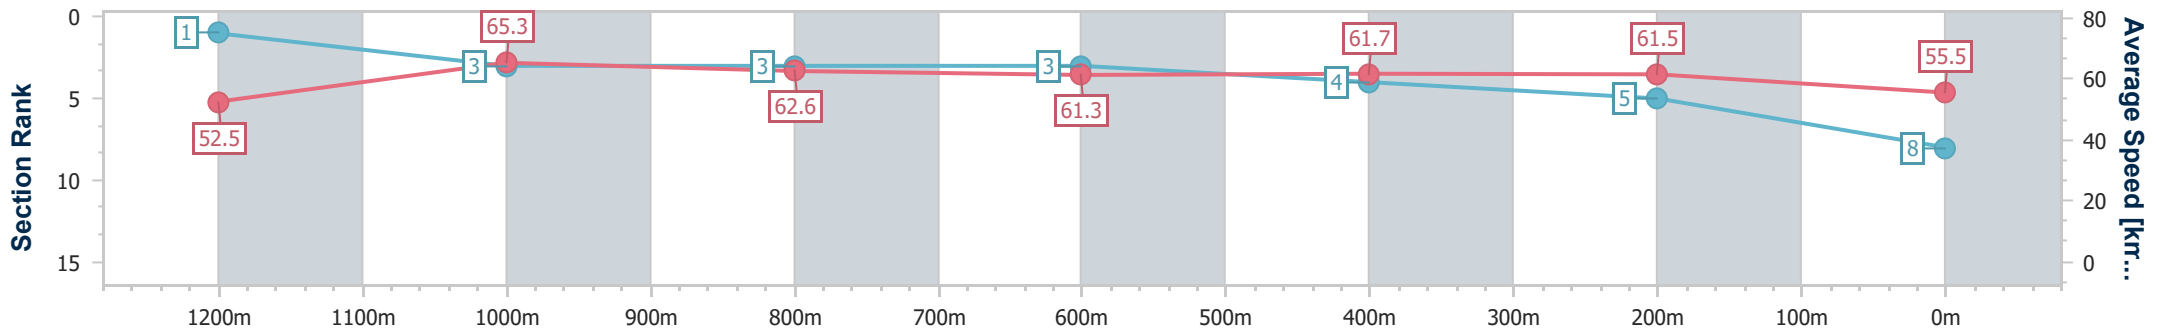

Eagle Farm QLD Professional

Race 6: Magic Millions Class 2 Handicap - 1400m

27 December 2023 - 16:32

Track Rating: Soft 5, Weather: Overcast, Rail Position: +9m Entire

BRISBANE RACING CLUB

Section	Overall	1200m	1000m	800m	600m	400m	200m
Section Times	1:24.81 [8] (0:13.73)	1:11.08 [1] (0:11.06)	1:00.02 [3] (0:11.64)	0:48.38 [3] (0:11.85)	0:36.53 [3] (0:11.79)	0:24.74 [4] (0:11.68)	0:13.06 [5] (0:13.06)
Average Speed [km/h]	52.5	65.3	62.6	61.3	61.7	61.5	55.5
Top Speed [km/h]	67.4	67.6	63.2	62.1	62.6	63.3	60.6
Avg. Dist. to Rail [m]	5.3	3.4	2.5	1.8	2.1	4.9	6.0
Avg. Stride Freq. [Hz]	2.3	2.5	2.4	2.4	2.4	2.5	2.4
Avg. Stride Length [m]	6.3	7.2	7.2	7.1	7.1	6.7	6.3