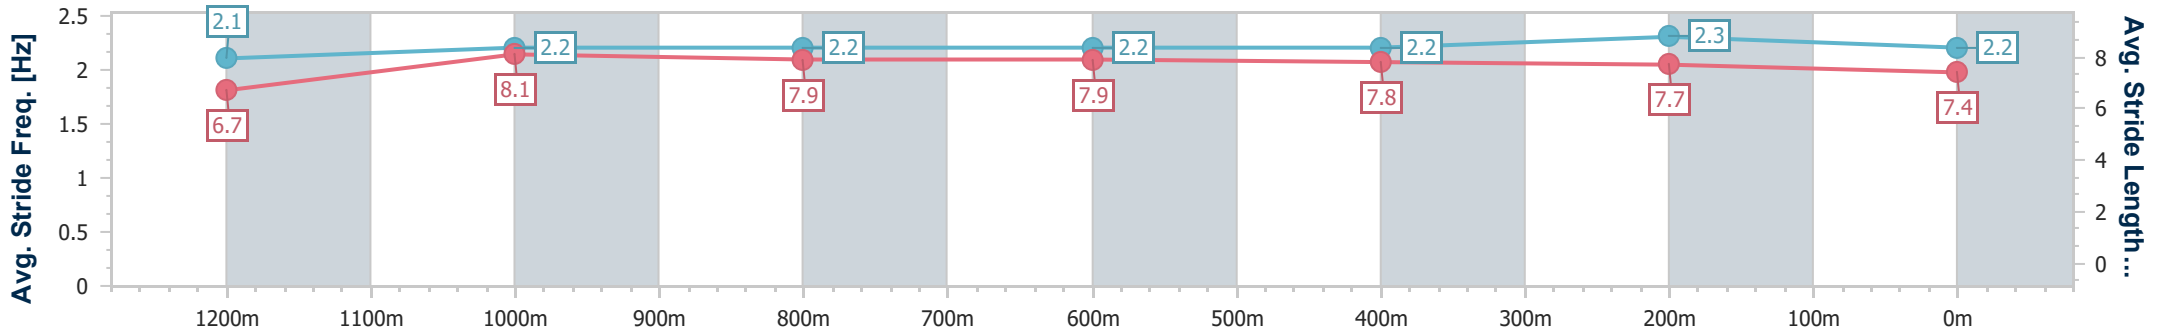

Eagle Farm QLD Professional

Race 6: Magic Millions Class 2 Handicap - 1400m

27 December 2023 - 16:32

Track Rating: Soft 5, Weather: Overcast, Rail Position: +9m Entire

BRISBANE RACING CLUB

Section	Overall	1200m	1000m	800m	600m	400m	200m
Section Times	1:23.87 [2] (0:14.28)	1:09.59 [11] (0:11.13)	0:58.46 [10] (0:11.41)	0:47.05 [8] (0:11.85)	0:35.20 [8] (0:11.74)	0:23.46 [10] (0:11.24)	0:12.22 [2] (0:12.22)
Average Speed [km/h]	50.6	64.9	63.5	61.1	61.5	64.3	59.3
Top Speed [km/h]	64.9	66.0	64.2	62.5	63.3	65.7	62.6
Avg. Dist. to Rail [m]	3.6	2.4	1.5	1.5	0.7	0.6	1.7
Avg. Stride Freq. [Hz]	2.1	2.2	2.2	2.2	2.2	2.3	2.2
Avg. Stride Length [m]	6.7	8.1	7.9	7.9	7.8	7.7	7.4