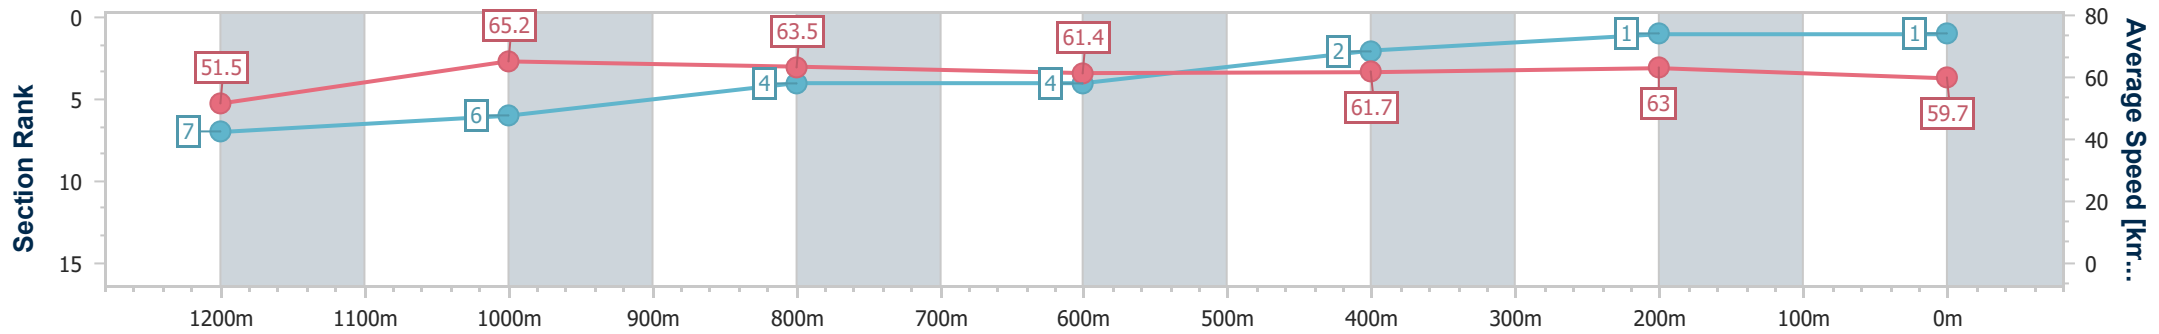

Horse/Jockey Name	Ready Azz Eva
Final Rank	1
Fastest Section Time (Section)	0:11.03 (1200m)
Top Speed [km/h] (Section)	67.1 (1200m)
Race State	Finished

Eagle Farm QLD Professional
Race 6: Magic Millions Class 2 Handicap - 1400m
27 December 2023 - 16:32
Track Rating: Soft 5, Weather: Overcast, Rail Position: +9m Entire

BRISBANE
RACING CLUB

Section	Overall	1200m	1000m	800m	600m	400m	200m
Section Times	1:23.62 [1] (0:14.05)	1:09.57 [7] (0:11.03)	0:58.54 [6] (0:11.45)	0:47.09 [4] (0:11.80)	0:35.29 [4] (0:11.71)	0:23.58 [2] (0:11.43)	0:12.15 [1] (0:12.15)
Average Speed [km/h]	51.5	65.2	63.5	61.4	61.7	63.0	59.7
Top Speed [km/h]	64.4	67.1	64.3	62.2	63.4	63.6	62.8
Avg. Dist. to Rail [m]	2.0	2.1	2.1	1.3	0.2	1.2	3.7
Avg. Stride Freq. [Hz]	2.2	2.3	2.3	2.2	2.2	2.4	2.3
Avg. Stride Length [m]	6.5	7.6	7.8	7.5	7.5	7.4	7.1

- [ ] Ranking at each section and finish
- -.-.- No data available at this section
- NA No data available