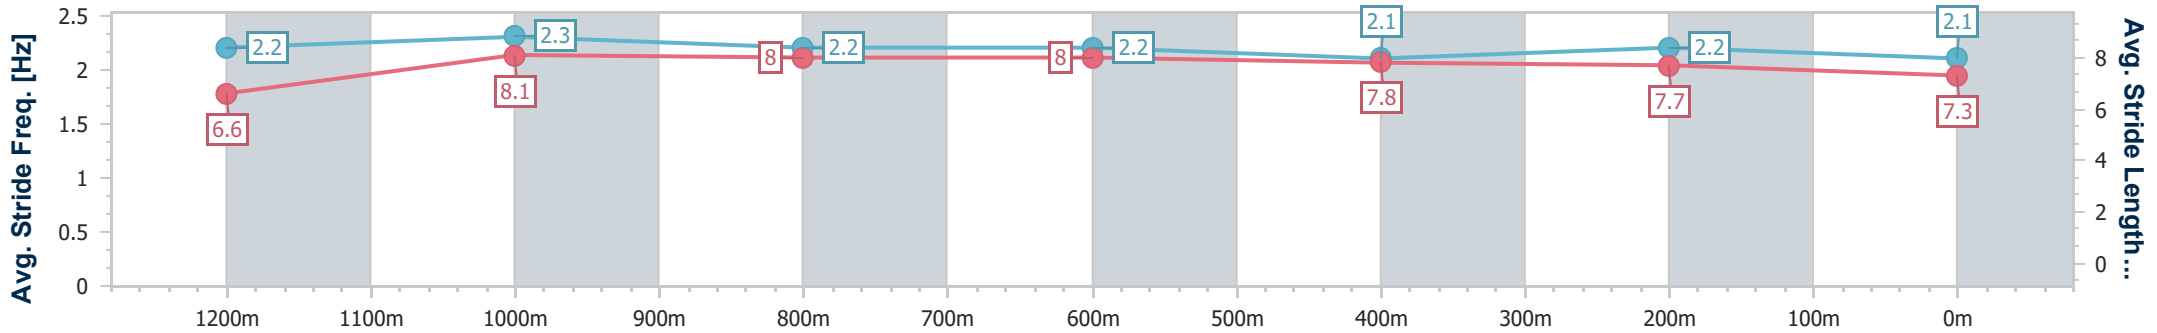

Eagle Farm QLD Professional

Race 6: Magic Millions Class 2 Handicap - 1400m

27 December 2023 - 16:32

Track Rating: Soft 5, Weather: Overcast, Rail Position: +9m Entire

BRISBANE RACING CLUB

Section	Overall	1200m	1000m	800m	600m	400m	200m
Section Times	1:24.81 [8] (0:13.73)	1:11.08 [1] (0:11.06)	1:00.02 [3] (0:11.64)	0:48.38 [3] (0:11.85)	0:36.53 [3] (0:11.79)	0:24.74 [4] (0:11.68)	0:13.06 [5] (0:13.06)
Average Speed [km/h]	52.5	65.3	62.6	61.3	61.7	61.5	55.5
Top Speed [km/h]	67.4	67.6	63.2	62.1	62.6	63.3	60.6
Avg. Dist. to Rail [m]	5.3	3.4	2.5	1.8	2.1	4.9	6.0
Avg. Stride Freq. [Hz]	2.3	2.5	2.4	2.4	2.4	2.5	2.4
Avg. Stride Length [m]	6.3	7.2	7.2	7.1	7.1	6.7	6.3

- [] Ranking at each section and finish
- .-.- No data available at this section
- NA No data available

Horse/Jockey Name	Goomeri
Final Rank	9
Fastest Section Time (Section)	0:10.87 (1200m)
Top Speed [km/h] (Section)	67.6 (1200m)
Race State	Finished

Eagle Farm QLD Professional
 Race 6: Magic Millions Class 2 Handicap - 1400m
 27 December 2023 - 16:32
 Track Rating: Soft 5, Weather: Overcast, Rail Position: +9m Entire

BRISBANE
RACING CLUB

Section	Overall	1200m	1000m	800m	600m	400m	200m
Section Times	1:24.92 [9] (0:13.81)	1:11.11 [3] (0:10.87)	1:00.24 [1] (0:11.57)	0:48.67 [1] (0:11.72)	0:36.95 [1] (0:12.04)	0:24.91 [1] (0:11.77)	0:13.14 [7]
Average Speed [km/h]	52.5	66.4	63.4	61.8	59.7	61.2	55.3
Top Speed [km/h]	66.9	67.6	64.2	63.8	62.2	62.5	59.1
Avg. Dist. to Rail [m]	9.3	5.6	3.2	1.8	0.4	1.5	2.3
Avg. Stride Freq. [Hz]	2.2	2.3	2.2	2.2	2.1	2.2	2.1
Avg. Stride Length [m]	6.6	8.1	8.0	8.0	7.8	7.7	7.3