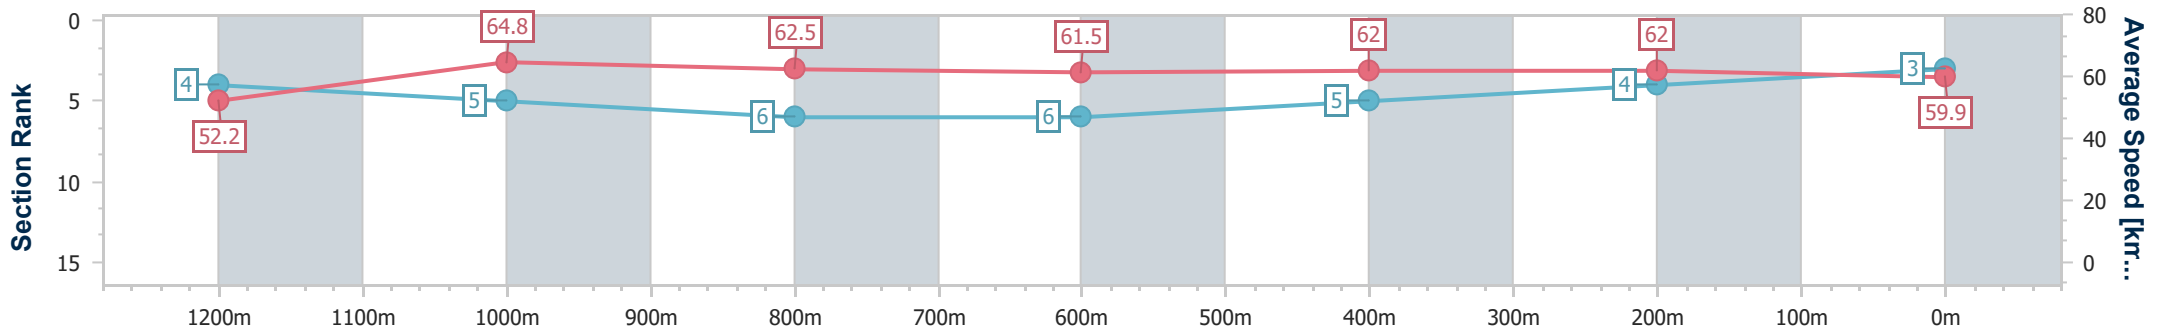

Horse/Jockey Name	Tarps
Final Rank	3
Fastest Section Time (Section)	0:11.16 (1200m)
Top Speed [km/h] (Section)	65.9 (1200m)
Race State	Finished

Eagle Farm QLD Professional
Race 6: Magic Millions Class 2 Handicap - 1400m
27 December 2023 - 16:32
Track Rating: Soft 5, Weather: Overcast, Rail Position: +9m Entire

BRISBANE
RACING CLUB

Section	Overall	1200m	1000m	800m	600m	400m	200m
Section Times	1:23.88 [3] (0:13.82)	1:10.06 [4] (0:11.16)	0:58.90 [5] (0:11.72)	0:47.18 [6] (0:11.80)	0:35.38 [6] (0:11.66)	0:23.72 [5] (0:11.58)	0:12.14 [4] (0:12.14)
Average Speed [km/h]	52.2	64.8	62.5	61.5	62.0	62.0	59.9
Top Speed [km/h]	65.8	65.9	63.6	62.6	63.6	64.3	62.3
Avg. Dist. to Rail [m]	3.1	3.4	3.0	1.8	1.1	3.0	5.1
Avg. Stride Freq. [Hz]	2.3	2.3	2.2	2.2	2.2	2.3	2.3
Avg. Stride Length [m]	6.3	7.8	7.8	7.9	7.8	7.6	7.4

- [ ] Ranking at each section and finish
- -.-.- No data available at this section
- NA No data available