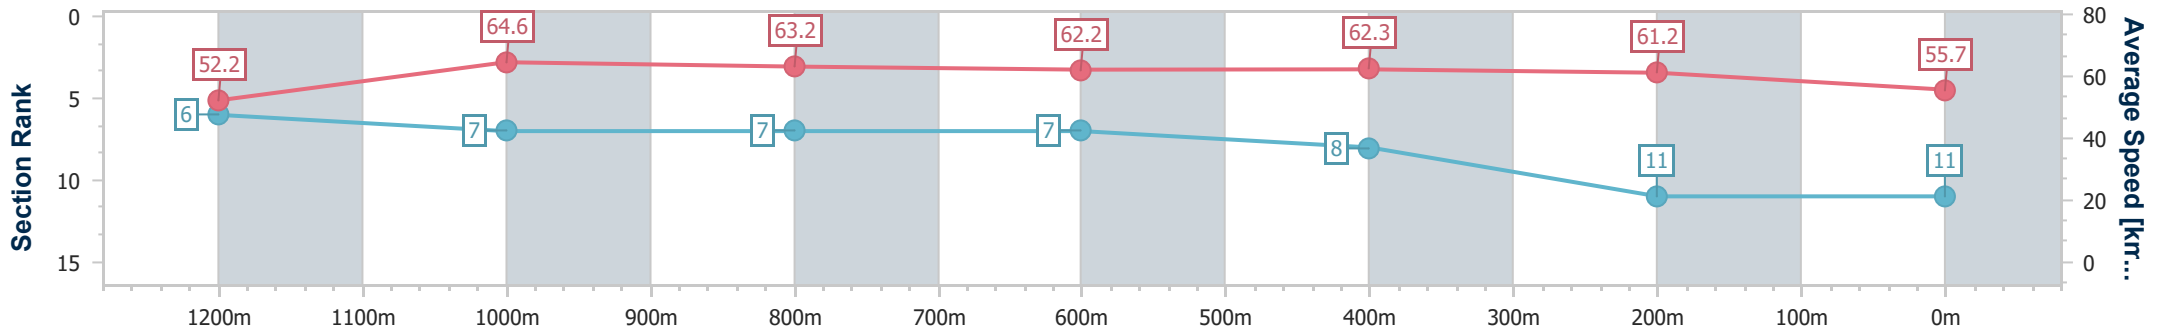

Horse/Jockey Name	Frappes
Final Rank	11
Fastest Section Time (Section)	0:11.17 (1200m)
Top Speed [km/h] (Section)	66.7 (1200m)
Race State	Finished

Eagle Farm QLD Professional
Race 6: Magic Millions Class 2 Handicap - 1400m
27 December 2023 - 16:32
Track Rating: Soft 5, Weather: Overcast, Rail Position: +9m Entire

BRISBANE
RACING CLUB

Section	Overall	1200m	1000m	800m	600m	400m	200m
Section Times	1:25.13 [11] (0:13.93)	1:11.20 [6] (0:11.17)	1:00.03 [7] (0:11.65)	0:48.38 [7] (0:11.83)	0:36.55 [7] (0:11.78)	0:24.77 [8] (0:11.76)	0:13.01 [11] (0:13.01)
Average Speed [km/h]	52.2	64.6	63.2	62.2	62.3	61.2	55.7
Top Speed [km/h]	66.7	66.7	64.0	63.3	63.1	63.0	59.0
Avg. Dist. to Rail [m]	8.7	5.9	5.0	4.6	3.4	6.1	6.4
Avg. Stride Freq. [Hz]	2.2	2.2	2.2	2.2	2.2	2.3	2.2
Avg. Stride Length [m]	6.5	7.9	7.9	7.8	7.8	7.4	7.1

- [ ] Ranking at each section and finish
- -.-.- No data available at this section
- NA No data available