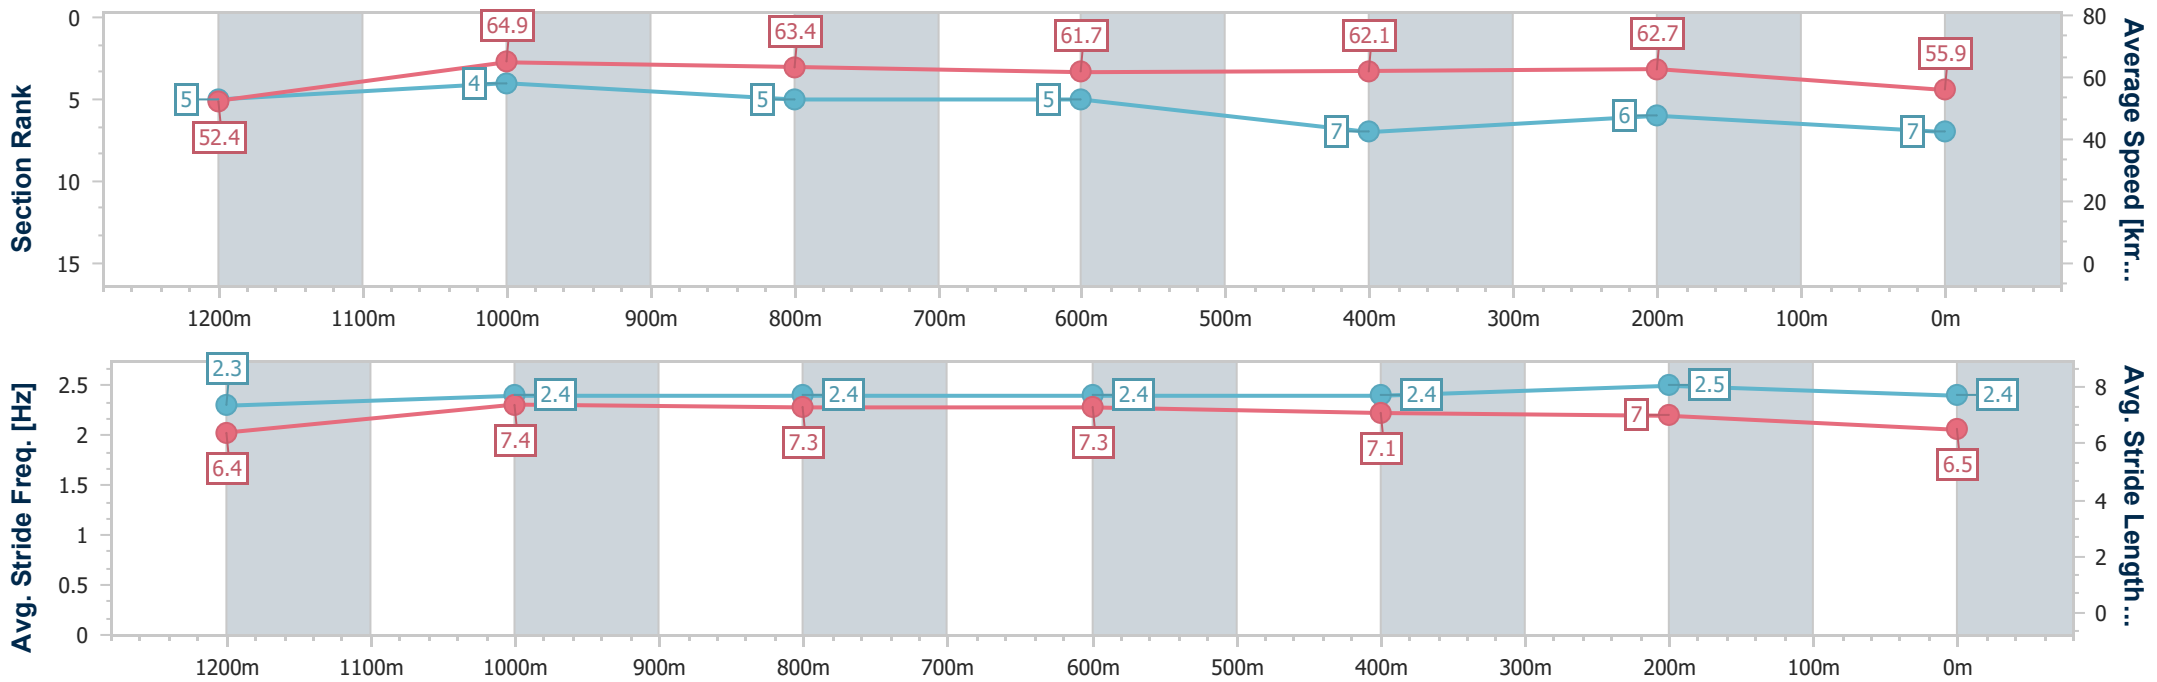

Eagle Farm QLD Professional

Race 6: Magic Millions Class 2 Handicap - 1400m

27 December 2023 - 16:32

Track Rating: Soft 5, Weather: Overcast, Rail Position: +9m Entire

BRISBANE RACING CLUB

Section	Overall	1200m	1000m	800m	600m	400m	200m
Section Times	1:24.78 [7] (0:13.83)	1:10.95 [5] (0:11.14)	0:59.81 [4] (0:11.62)	0:48.19 [5] (0:11.87)	0:36.32 [5] (0:11.83)	0:24.49 [7] (0:11.47)	0:13.02 [6] (0:13.02)
Average Speed [km/h]	52.4	64.9	63.4	61.7	62.1	62.7	55.9
Top Speed [km/h]	65.8	66.6	64.2	62.6	63.6	64.4	59.8
Avg. Dist. to Rail [m]	7.7	4.9	4.1	4.1	3.9	6.6	6.8
Avg. Stride Freq. [Hz]	2.3	2.4	2.4	2.4	2.4	2.5	2.4
Avg. Stride Length [m]	6.4	7.4	7.3	7.3	7.1	7.0	6.5

- [] Ranking at each section and finish
- .-.- No data available at this section
- NA No data available

Horse/Jockey Name	Mixed Spice
Final Rank	8
Fastest Section Time (Section)	0:11.06 (1200m)
Top Speed [km/h] (Section)	67.6 (1200m)
Race State	Finished