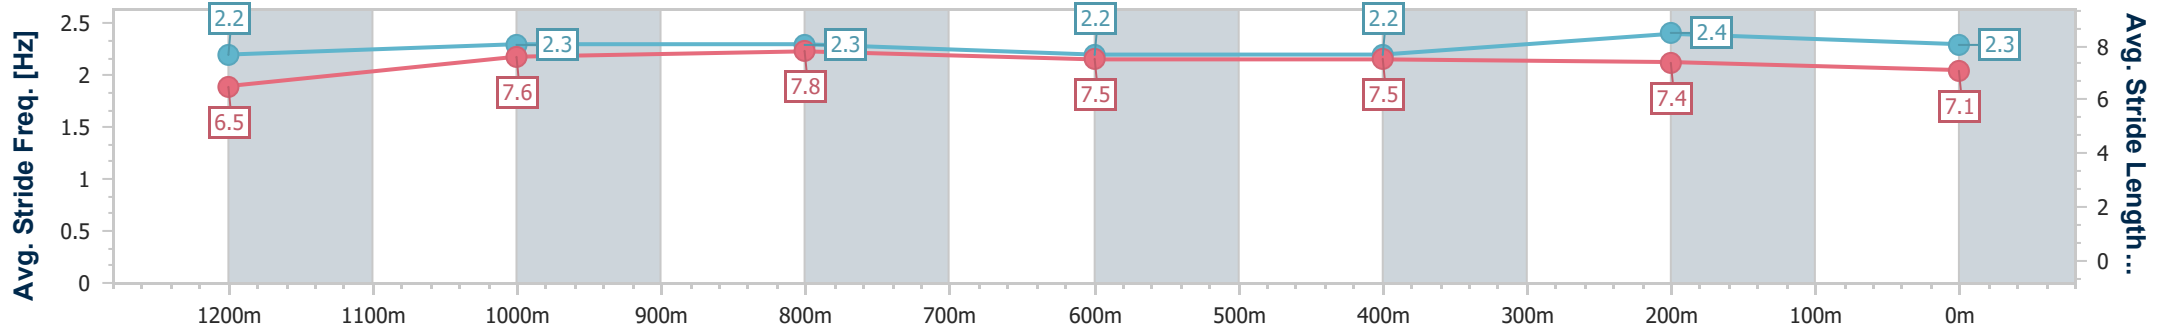

Horse/Jockey Name	Ready Azz Eva
Final Rank	1
Fastest Section Time (Section)	0:11.03 (1200m)
Top Speed [km/h] (Section)	67.1 (1200m)
Race State	Finished

Eagle Farm QLD Professional
Race 6: Magic Millions Class 2 Handicap - 1400m
27 December 2023 - 16:32
Track Rating: Soft 5, Weather: Overcast, Rail Position: +9m Entire

BRISBANE
RACING CLUB

Section	Overall	1200m	1000m	800m	600m	400m	200m
Section Times	1:23.62 [1] (0:14.05)	1:09.57 [7] (0:11.03)	0:58.54 [6] (0:11.45)	0:47.09 [4] (0:11.80)	0:35.29 [4] (0:11.71)	0:23.58 [2] (0:11.43)	0:12.15 [1] (0:12.15)
Average Speed [km/h]	51.5	65.2	63.5	61.4	61.7	63.0	59.7
Top Speed [km/h]	64.4	67.1	64.3	62.2	63.4	63.6	62.8
Avg. Dist. to Rail [m]	2.0	2.1	2.1	1.3	0.2	1.2	3.7
Avg. Stride Freq. [Hz]	2.2	2.3	2.3	2.2	2.2	2.4	2.3
Avg. Stride Length [m]	6.5	7.6	7.8	7.5	7.5	7.4	7.1

- [ ] Ranking at each section and finish
- -.-.- No data available at this section
- NA No data available