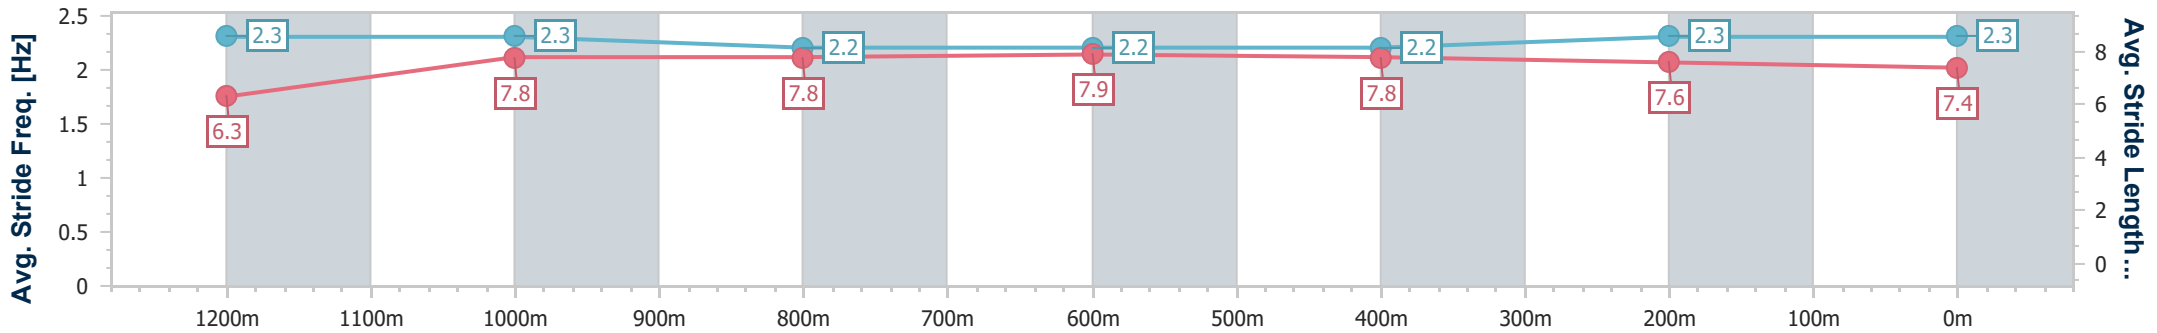

Horse/Jockey Name	Tarps
Final Rank	3
Fastest Section Time (Section)	0:11.16 (1200m)
Top Speed [km/h] (Section)	65.9 (1200m)
Race State	Finished

Eagle Farm QLD Professional
Race 6: Magic Millions Class 2 Handicap - 1400m
27 December 2023 - 16:32
Track Rating: Soft 5, Weather: Overcast, Rail Position: +9m Entire

BRISBANE
RACING CLUB

Section	Overall	1200m	1000m	800m	600m	400m	200m
Section Times	1:23.88 [3] (0:13.82)	1:10.06 [4] (0:11.16)	0:58.90 [5] (0:11.72)	0:47.18 [6] (0:11.80)	0:35.38 [6] (0:11.66)	0:23.72 [5] (0:11.58)	0:12.14 [4] (0:12.14)
Average Speed [km/h]	52.2	64.8	62.5	61.5	62.0	62.0	59.9
Top Speed [km/h]	65.8	65.9	63.6	62.6	63.6	64.3	62.3
Avg. Dist. to Rail [m]	3.1	3.4	3.0	1.8	1.1	3.0	5.1
Avg. Stride Freq. [Hz]	2.3	2.3	2.2	2.2	2.2	2.3	2.3
Avg. Stride Length [m]	6.3	7.8	7.8	7.9	7.8	7.6	7.4

- [ ] Ranking at each section and finish
- -.-.- No data available at this section
- NA No data available