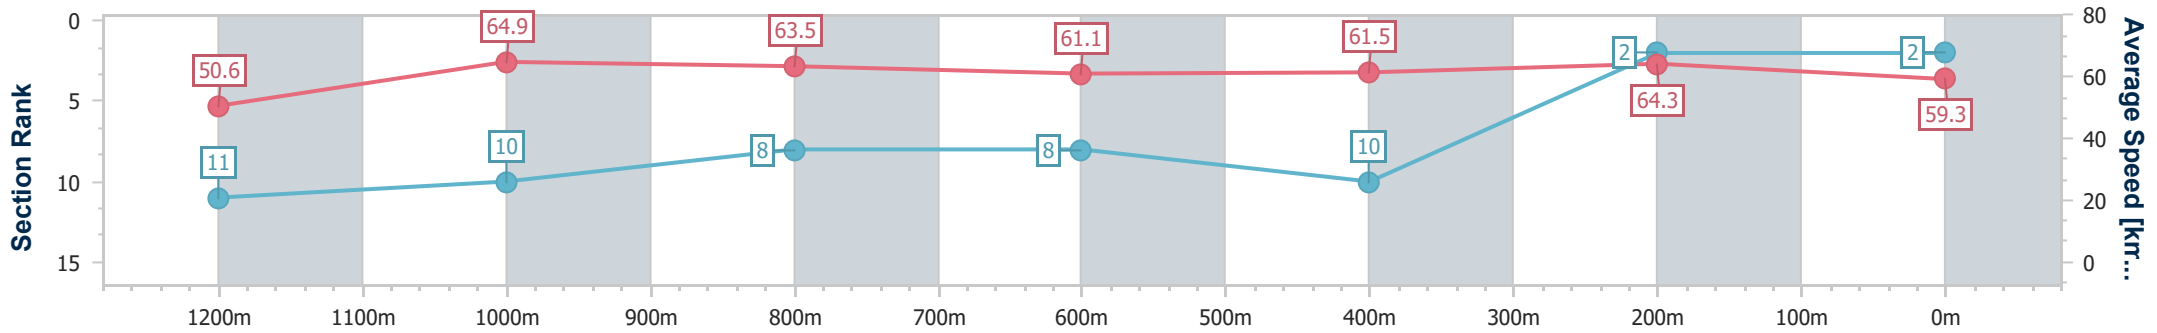

Eagle Farm QLD Professional

Race 6: Magic Millions Class 2 Handicap - 1400m

27 December 2023 - 16:32

Track Rating: Soft 5, Weather: Overcast, Rail Position: +9m Entire

BRISBANE RACING CLUB

Section	Overall	1200m	1000m	800m	600m	400m	200m
Section Times	1:23.87 [2] (0:14.28)	1:09.59 [11] (0:11.13)	0:58.46 [10] (0:11.41)	0:47.05 [8] (0:11.85)	0:35.20 [8] (0:11.74)	0:23.46 [10] (0:11.24)	0:12.22 [2] (0:12.22)
Average Speed [km/h]	50.6	64.9	63.5	61.1	61.5	64.3	59.3
Top Speed [km/h]	64.9	66.0	64.2	62.5	63.3	65.7	62.6
Avg. Dist. to Rail [m]	3.6	2.4	1.5	1.5	0.7	0.6	1.7
Avg. Stride Freq. [Hz]	2.1	2.2	2.2	2.2	2.2	2.3	2.2
Avg. Stride Length [m]	6.7	8.1	7.9	7.9	7.8	7.7	7.4