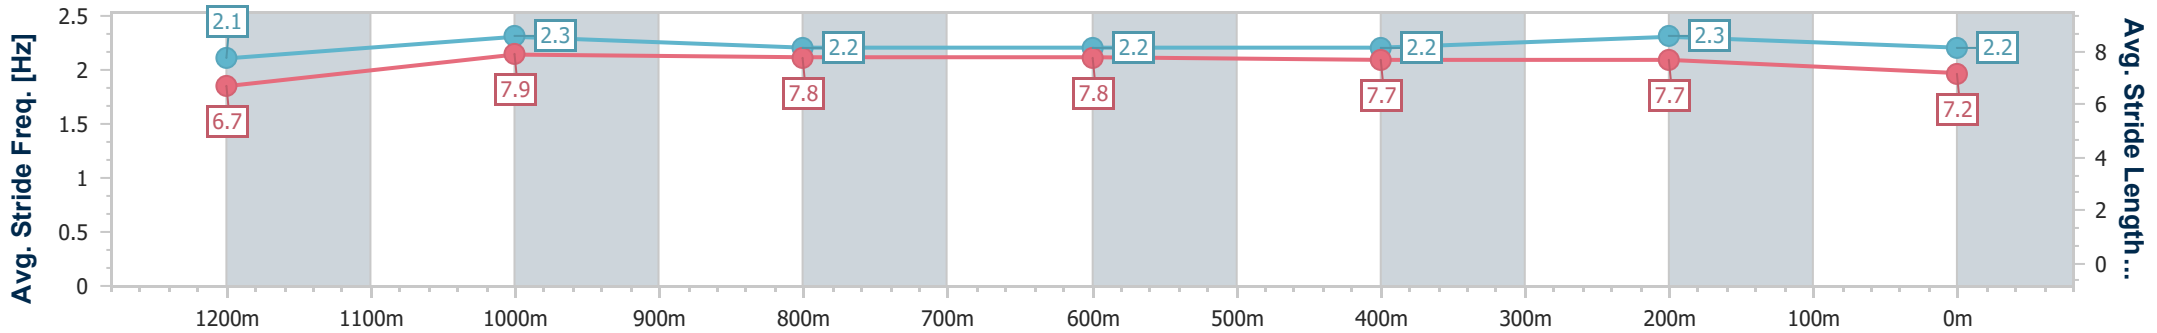

Horse/Jockey Name	Whisky Dream
Final Rank	4
Fastest Section Time (Section)	0:11.07 (1200m)
Top Speed [km/h] (Section)	67.5 (1200m)
Race State	Finished

Eagle Farm QLD Professional
Race 6: Magic Millions Class 2 Handicap - 1400m
27 December 2023 - 16:32
Track Rating: Soft 5, Weather: Overcast, Rail Position: +9m Entire

BRISBANE RACING CLUB

Section	Overall	1200m	1000m	800m	600m	400m	200m
Section Times	1:24.25 [4] (0:14.21)	1:10.04 [9] (0:11.07)	0:58.97 [9] (0:11.64)	0:47.33 [10] (0:11.83)	0:35.50 [10] (0:11.66)	0:23.84 [9] (0:11.37)	0:12.47 [8] (0:12.47)
Average Speed [km/h]	51.1	65.1	63.0	61.5	62.4	63.5	58.1
Top Speed [km/h]	64.8	67.5	63.9	62.3	64.3	65.0	61.0
Avg. Dist. to Rail [m]	5.3	4.3	3.3	2.8	2.4	6.5	8.1
Avg. Stride Freq. [Hz]	2.1	2.3	2.2	2.2	2.2	2.3	2.2
Avg. Stride Length [m]	6.7	7.9	7.8	7.8	7.7	7.7	7.2

- [ ] Ranking at each section and finish
- -.-.- No data available at this section
- NA No data available