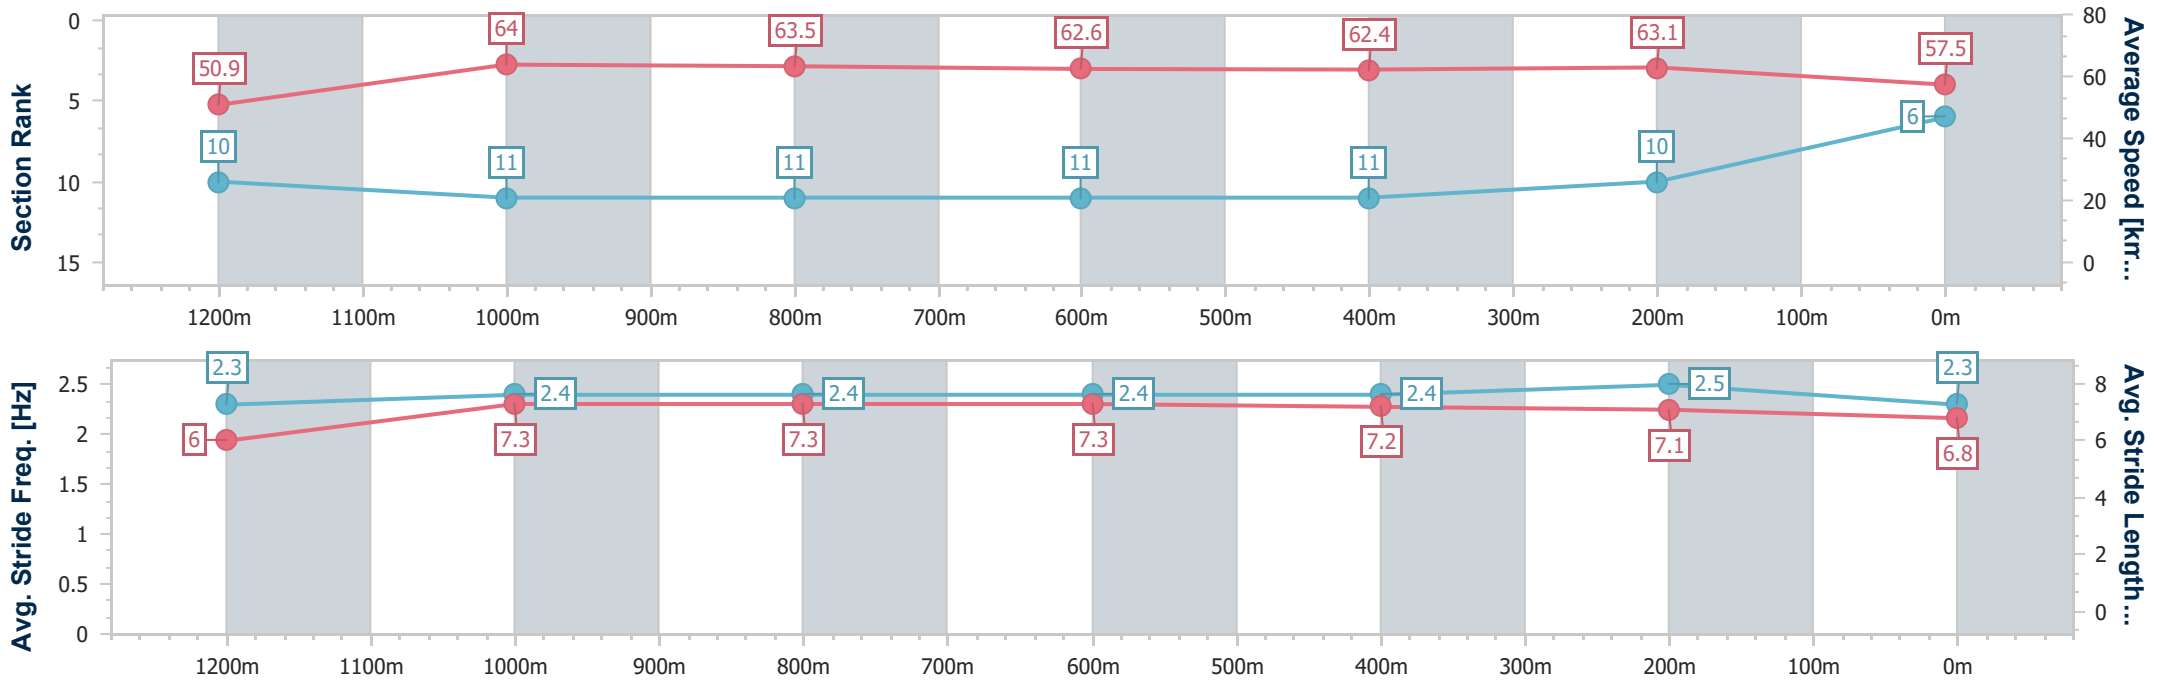

Horse/Jockey Name	Cavaup
Final Rank	6
Fastest Section Time (Section)	0:11.31 (1200m)
Top Speed [km/h] (Section)	65.9 (1200m)
Race State	Finished

Eagle Farm QLD Professional
Race 6: Magic Millions Class 2 Handicap - 1400m
27 December 2023 - 16:32
Track Rating: Soft 5, Weather: Overcast, Rail Position: +9m Entire

BRISBANE
RACING CLUB

Section	Overall	1200m	1000m	800m	600m	400m	200m
Section Times	1:24.58 [6] (0:14.23)	1:10.35 [10] (0:11.31)	0:59.04 [11] (0:11.52)	0:47.52 [11] (0:11.70)	0:35.82 [11] (0:11.80)	0:24.02 [11] (0:11.38)	0:12.64 [10] (0:12.64)
Average Speed [km/h]	50.9	64.0	63.5	62.6	62.4	63.1	57.5
Top Speed [km/h]	65.0	65.9	65.1	63.5	63.7	64.0	60.6
Avg. Dist. to Rail [m]	7.2	5.4	3.9	3.7	4.5	9.9	9.6
Avg. Stride Freq. [Hz]	2.3	2.4	2.4	2.4	2.4	2.5	2.3
Avg. Stride Length [m]	6.0	7.3	7.3	7.3	7.2	7.1	6.8

- [ ] Ranking at each section and finish
- -.-.- No data available at this section
- NA No data available