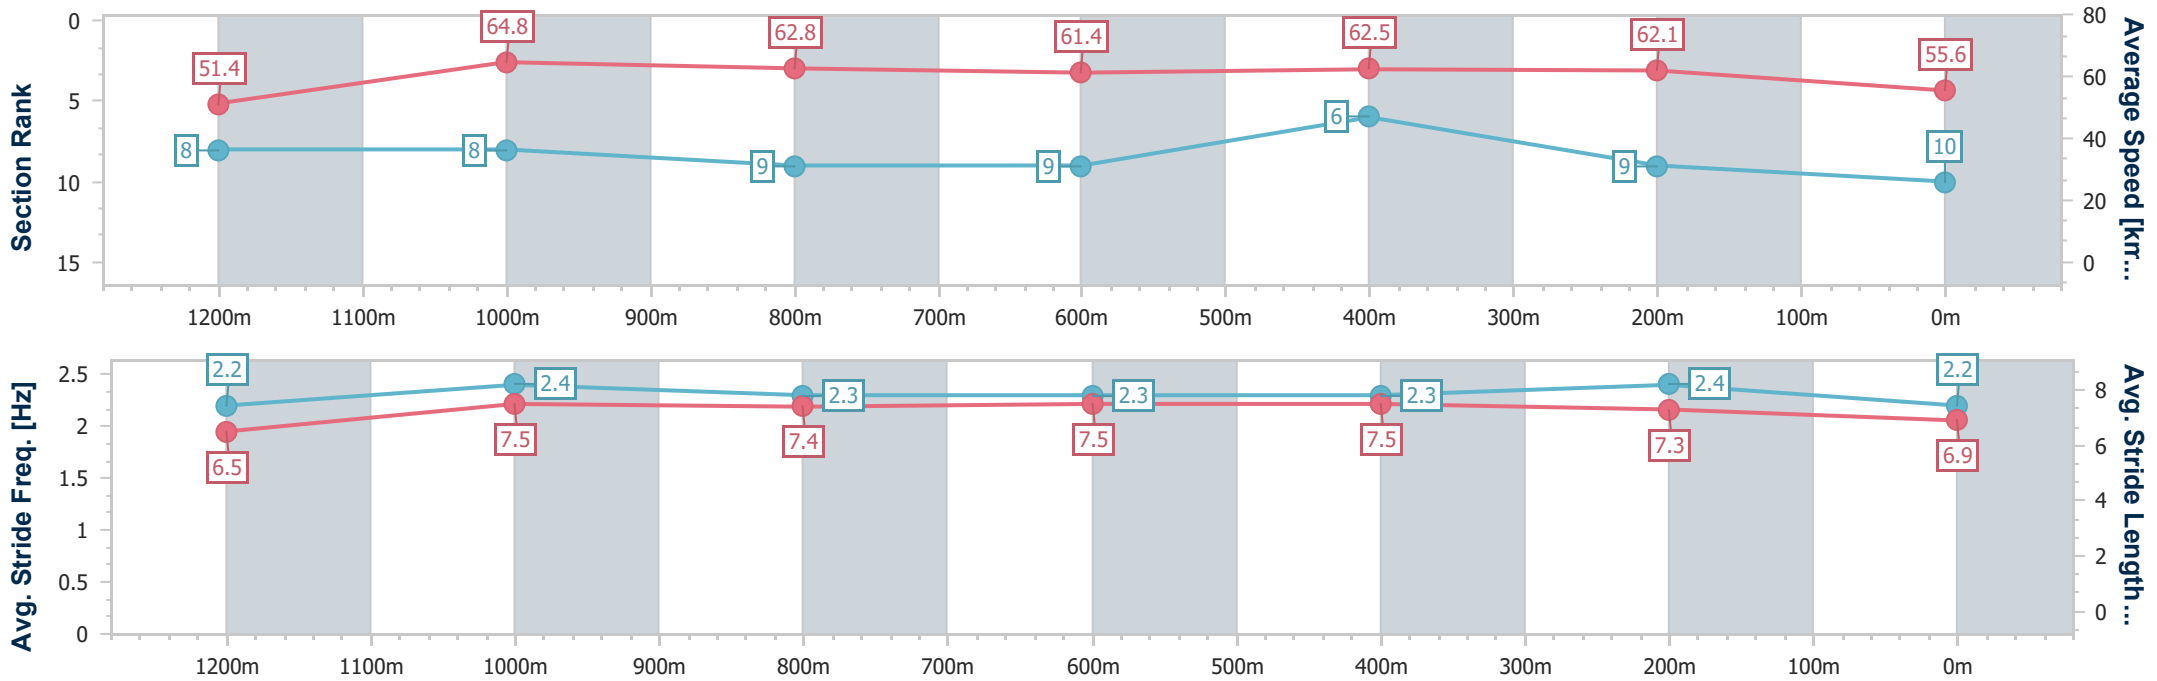

- [] Ranking at each section and finish
- .-.- No data available at this section
- NA No data available

Horse/Jockey Name	Western Springs
Final Rank	10
Fastest Section Time (Section)	0:11.14 (1200m)
Top Speed [km/h] (Section)	66.0 (Overall)
Race State	Finished

Eagle Farm QLD Professional

Race 6: Magic Millions Class 2 Handicap - 1400m

27 December 2023 - 16:32

Track Rating: Soft 5, Weather: Overcast, Rail Position: +9m Entire

BRISBANE RACING CLUB

Section	Overall	1200m	1000m	800m	600m	400m	200m
Section Times	1:24.92 [10] (0:14.09)	1:10.83 [8] (0:11.14)	0:59.69 [8] (0:11.65)	0:48.04 [9] (0:11.85)	0:36.19 [9] (0:11.55)	0:24.64 [6] (0:11.59)	0:13.05 [9] (0:13.05)
Average Speed [km/h]	51.4	64.8	62.8	61.4	62.5	62.1	55.6
Top Speed [km/h]	66.0	65.3	64.0	62.5	64.4	64.0	60.4
Avg. Dist. to Rail [m]	4.4	3.5	2.9	2.6	0.9	3.3	4.4
Avg. Stride Freq. [Hz]	2.2	2.4	2.3	2.3	2.3	2.4	2.2
Avg. Stride Length [m]	6.5	7.5	7.4	7.5	7.5	7.3	6.9

- [] Ranking at each section and finish
- .-.- No data available at this section
- NA No data available

Horse/Jockey Name	Frappes
Final Rank	11
Fastest Section Time (Section)	0:11.17 (1200m)
Top Speed [km/h] (Section)	66.7 (1200m)
Race State	Finished