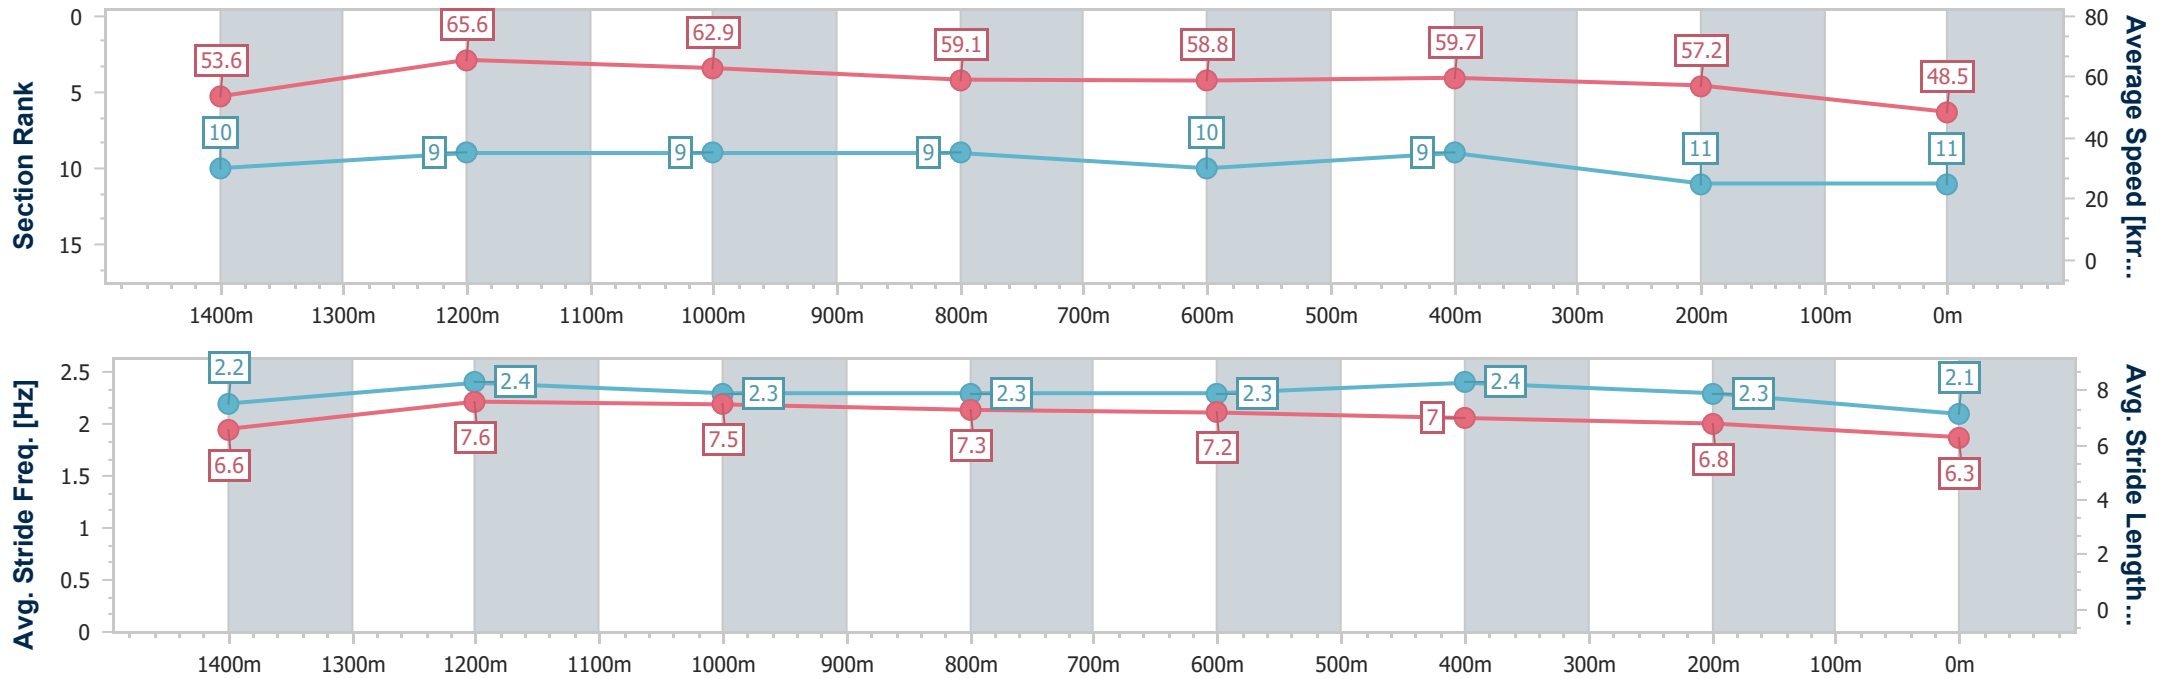

- [] Ranking at each section and finish
- .-.- No data available at this section
- NA No data available

Horse/Jockey Name	Daintree Diva
Final Rank	11
Fastest Section Time (Section)	0:11.08 (1400m)
Top Speed [km/h] (Section)	67.5 (1400m)
Race State	Finished

Sunshine Coast QLD Professional

Race 8: CALOUNDRA RSL BENCHMARK 62 Handicap - 1600m

26 December 2023 - 17:43

Track Rating: Soft 7, Weather: Overcast, Rail Position: +3m

Section	Overall	1400m	1200m	1000m	800m	600m	400m	200m
Section Times	1:40.89 [11] (0:13.42)	1:27.47 [10] (0:11.08)	1:16.39 [9] (0:11.56)	1:04.83 [9] (0:12.48)	0:52.35 [9] (0:12.72)	0:39.63 [10] (0:12.19)	0:27.44 [9] (0:12.62)	0:14.82 [11] (0:14.82)
Average Speed [km/h]	53.6	65.6	62.9	59.1	58.8	59.7	57.2	48.5
Top Speed [km/h]	66.2	67.5	63.7	63.1	63.1	63.1	59.7	53.6
Avg. Dist. to Rail [m]	5.8	5.0	7.0	7.7	6.9	2.0	2.9	3.2
Avg. Stride Freq. [Hz]	2.2	2.4	2.3	2.3	2.3	2.4	2.3	2.1
Avg. Stride Length [m]	6.6	7.6	7.5	7.3	7.2	7.0	6.8	6.3

- [] Ranking at each section and finish
- .-.- No data available at this section
- NA No data available