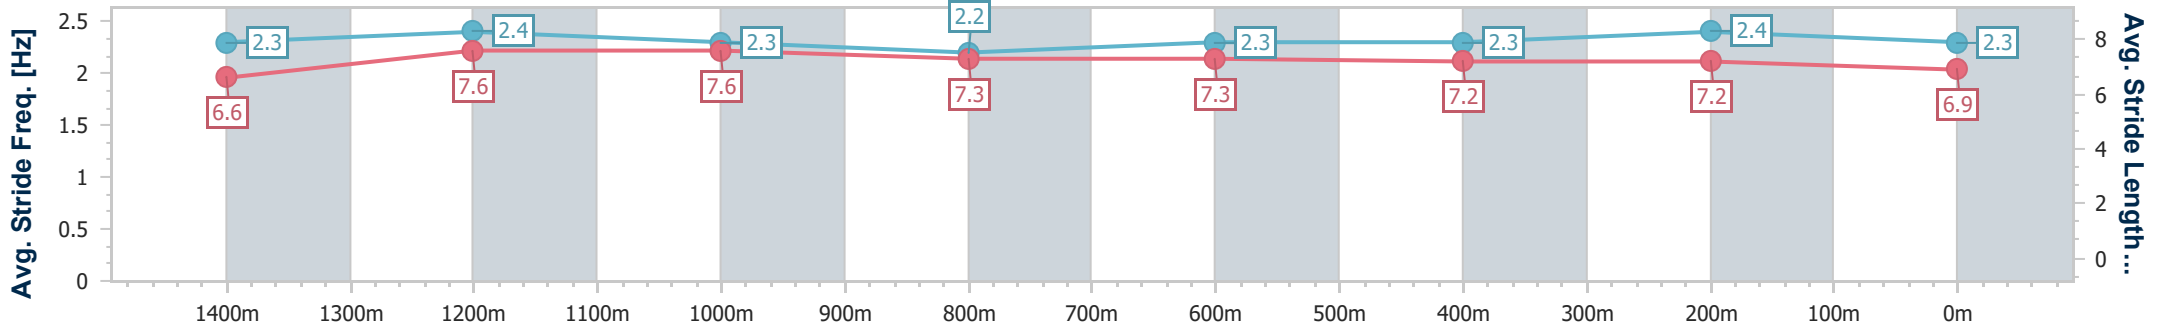

Horse/Jockey Name	Better Yet
Final Rank	2
Fastest Section Time (Section)	0:11.03 (1400m)
Top Speed [km/h] (Section)	66.8 (1400m)
Race State	Finished

Sunshine Coast QLD Professional
Race 8: CALOUNDRA RSL BENCHMARK 62 Handicap - 1600m
26 December 2023 - 17:43
Track Rating: Soft 7, Weather: Overcast, Rail Position: +3m

Section	Overall	1400m	1200m	1000m	800m	600m	400m	200m
Section Times	1:37.26 [2] (0:13.01)	1:24.25 [5] (0:11.03)	1:13.22 [4] (0:11.49)	1:01.73 [3] (0:12.28)	0:49.45 [3] (0:12.66)	0:36.79 [3] (0:12.24)	0:24.55 [2] (0:11.78)	0:12.77 [1] (0:12.77)
Average Speed [km/h]	55.4	65.8	63.2	59.2	58.8	60.1	61.3	56.3
Top Speed [km/h]	65.5	66.8	65.5	61.2	60.7	61.0	62.3	59.9
Avg. Dist. to Rail [m]	8.6	4.6	5.2	5.1	5.4	4.1	5.7	5.7
Avg. Stride Freq. [Hz]	2.3	2.4	2.3	2.2	2.3	2.3	2.4	2.3
Avg. Stride Length [m]	6.6	7.6	7.6	7.3	7.3	7.2	7.2	6.9

- [ ] Ranking at each section and finish
- -.-.- No data available at this section
- NA No data available