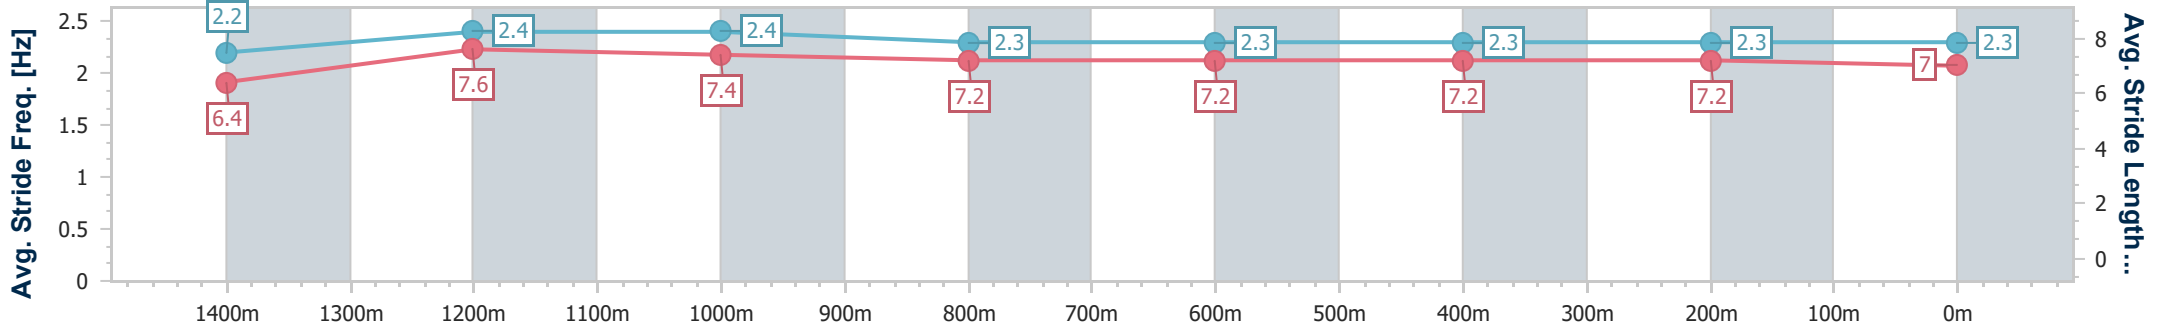

- [] Ranking at each section and finish
- .-.-.- No data available at this section
- NA No data available

Horse/Jockey Name	Set Ablaze
Final Rank	5
Fastest Section Time (Section)	0:11.14 (1400m)
Top Speed [km/h] (Section)	66.7 (1400m)
Race State	Finished

Sunshine Coast QLD Professional
 Race 8: CALOUNDRA RSL BENCHMARK 62 Handicap - 1600m
 26 December 2023 - 17:43
 Track Rating: Soft 7, Weather: Overcast, Rail Position: +3m

Section	Overall	1400m	1200m	1000m	800m	600m	400m	200m
Section Times	1:38.27 [5] (0:13.94)	1:24.33 [11] (0:11.14)	1:13.19 [11] (0:11.39)	1:01.80 [11] (0:12.32)	0:49.48 [11] (0:12.40)	0:37.08 [9] (0:12.29)	0:24.79 [10] (0:12.15)	0:12.64 [8] (0:12.64)
Average Speed [km/h]	51.6	65.6	63.9	58.8	59.2	60.2	59.3	56.8
Top Speed [km/h]	66.7	66.7	65.6	62.2	61.2	61.5	60.4	58.9
Avg. Dist. to Rail [m]	7.8	5.5	6.3	4.8	3.4	4.2	7.8	8.2
Avg. Stride Freq. [Hz]	2.2	2.4	2.4	2.3	2.3	2.3	2.3	2.3
Avg. Stride Length [m]	6.4	7.6	7.4	7.2	7.2	7.2	7.2	7.0