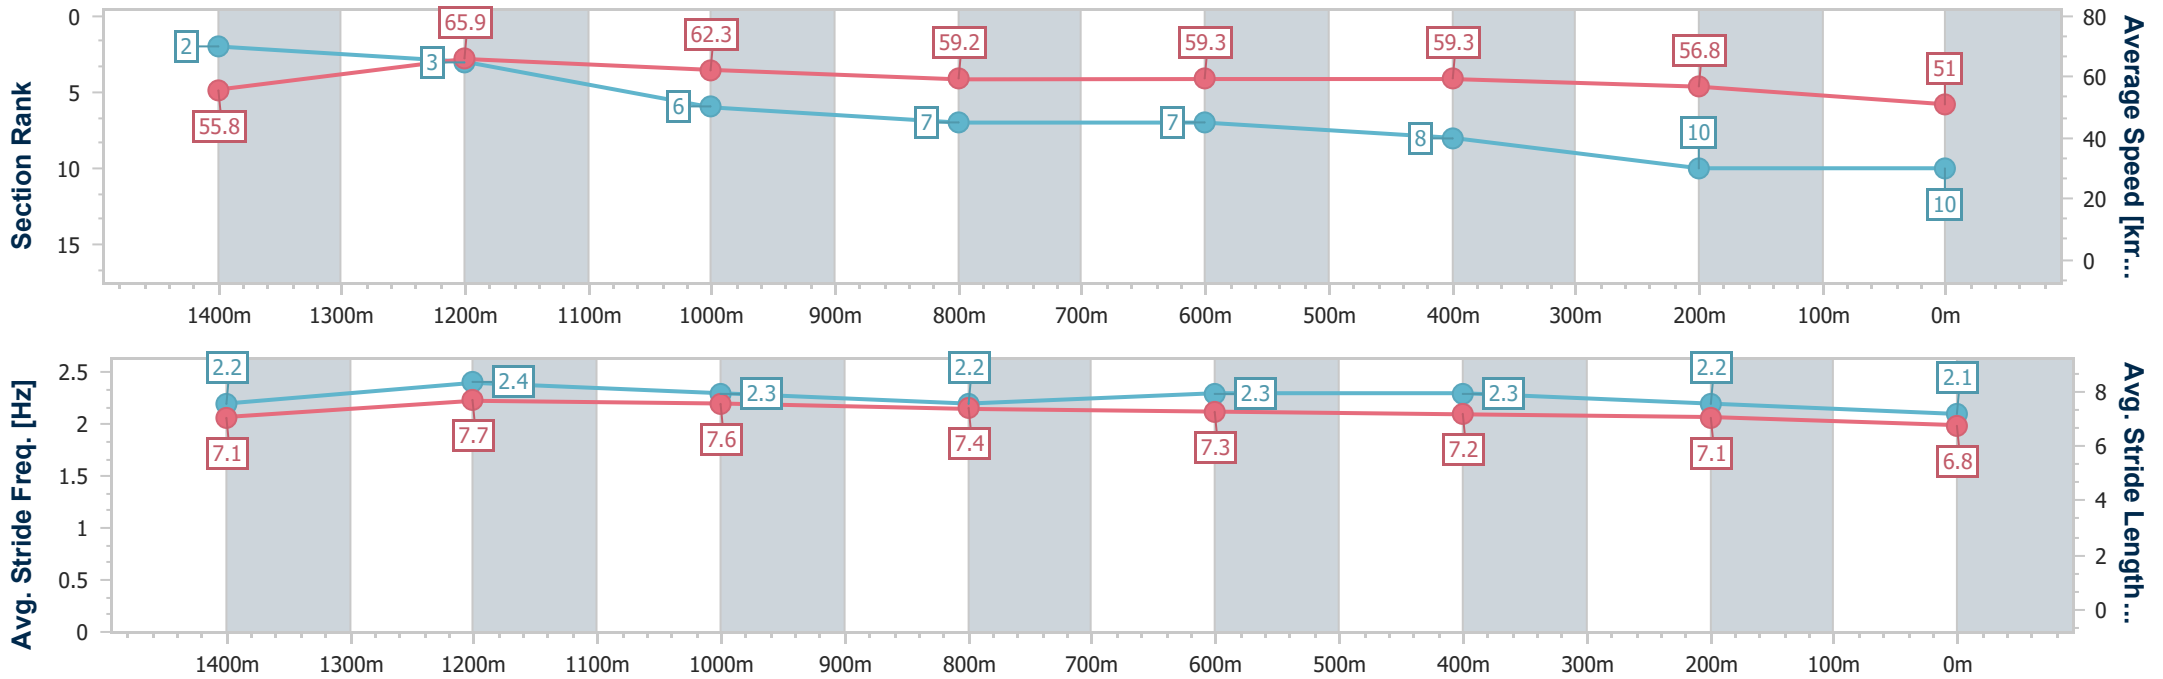

Sunshine Coast QLD Professional
 Race 8: CALOUNDRA RSL BENCHMARK 62 Handicap - 1600m
 26 December 2023 - 17:43
 Track Rating: Soft 7, Weather: Overcast, Rail Position: +3m

Section	Overall	1400m	1200m	1000m	800m	600m	400m	200m
Section Times	1:39.64 [9] (0:12.99)	1:26.65 [4] (0:10.84)	1:15.81 [2] (0:11.37)	1:04.44 [1] (0:12.32)	0:52.12 [1] (0:12.84)	0:39.28 [2] (0:12.59)	0:26.69 [4] (0:12.59)	0:14.10 [6] (0:14.10)
Average Speed [km/h]	55.3	67.6	64.0	59.2	58.0	59.5	57.3	51.0
Top Speed [km/h]	67.4	68.3	67.1	61.7	58.9	60.5	58.8	54.8
Avg. Dist. to Rail [m]	13.5	7.3	7.4	4.9	5.9	7.1	9.5	6.9
Avg. Stride Freq. [Hz]	2.2	2.4	2.3	2.2	2.2	2.3	2.2	2.1
Avg. Stride Length [m]	7.0	7.9	7.7	7.3	7.3	7.3	7.2	6.8

- [] Ranking at each section and finish
- .-.- No data available at this section
- NA No data available

Horse/Jockey Name	Ivanov
Final Rank	10
Fastest Section Time (Section)	0:11.12 (1400m)
Top Speed [km/h] (Section)	67.7 (1400m)
Race State	Finished

Sunshine Coast QLD Professional
 Race 8: CALOUNDRA RSL BENCHMARK 62 Handicap - 1600m
 26 December 2023 - 17:43
 Track Rating: Soft 7, Weather: Overcast, Rail Position: +3m

Section	Overall	1400m	1200m	1000m	800m	600m	400m	200m
Section Times	1:40.18 [10] (0:12.88)	1:27.30 [2] (0:11.12)	1:16.18 [3] (0:11.69)	1:04.49 [6] (0:12.39)	0:52.10 [7] (0:12.71)	0:39.39 [7] (0:12.58)	0:26.81 [8] (0:12.67)	0:14.14 [10] (0:14.14)
Average Speed [km/h]	55.8	65.9	62.3	59.2	59.3	59.3	56.8	51.0
Top Speed [km/h]	65.1	67.7	63.9	61.6	60.0	61.6	59.1	55.1
Avg. Dist. to Rail [m]	13.9	8.4	8.5	8.1	7.3	6.4	10.3	9.6
Avg. Stride Freq. [Hz]	2.2	2.4	2.3	2.2	2.3	2.3	2.2	2.1
Avg. Stride Length [m]	7.1	7.7	7.6	7.4	7.3	7.2	7.1	6.8