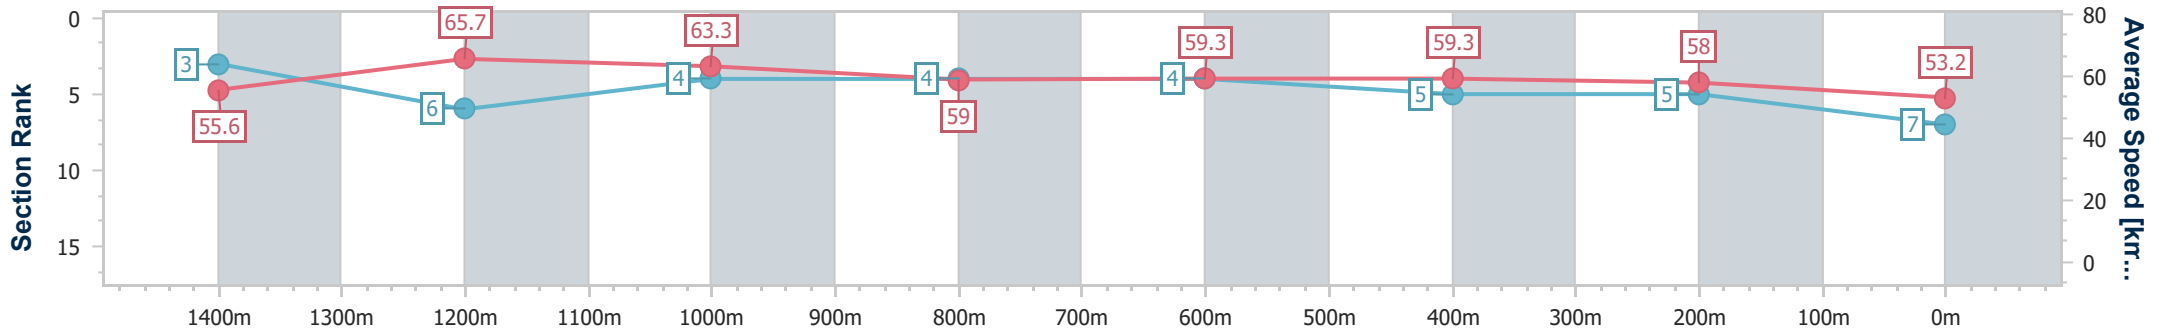

- [] Ranking at each section and finish
- .-.- No data available at this section
- NA No data available

Horse/Jockey Name	Kaboom
Final Rank	7
Fastest Section Time (Section)	0:11.12 (1400m)
Top Speed [km/h] (Section)	67.1 (1400m)
Race State	Finished

Sunshine Coast QLD Professional
 Race 8: CALOUNDRA RSL BENCHMARK 62 Handicap - 1600m
 26 December 2023 - 17:43
 Track Rating: Soft 7, Weather: Overcast, Rail Position: +3m

Section	Overall	1400m	1200m	1000m	800m	600m	400m	200m
Section Times	1:39.02 [7] (0:12.96)	1:26.06 [3] (0:11.12)	1:14.94 [6] (0:11.47)	1:03.47 [4] (0:12.40)	0:51.07 [4] (0:12.58)	0:38.49 [4] (0:12.53)	0:25.96 [5] (0:12.43)	0:13.53 [5] (0:13.53)
Average Speed [km/h]	55.6	65.7	63.3	59.0	59.3	59.3	58.0	53.2
Top Speed [km/h]	66.2	67.1	66.6	60.5	61.0	60.5	59.4	55.8
Avg. Dist. to Rail [m]	11.5	7.7	7.1	6.9	5.7	5.8	9.0	8.0
Avg. Stride Freq. [Hz]	2.1	2.3	2.3	2.2	2.2	2.3	2.2	2.2
Avg. Stride Length [m]	7.3	7.8	7.8	7.5	7.5	7.3	7.2	6.8