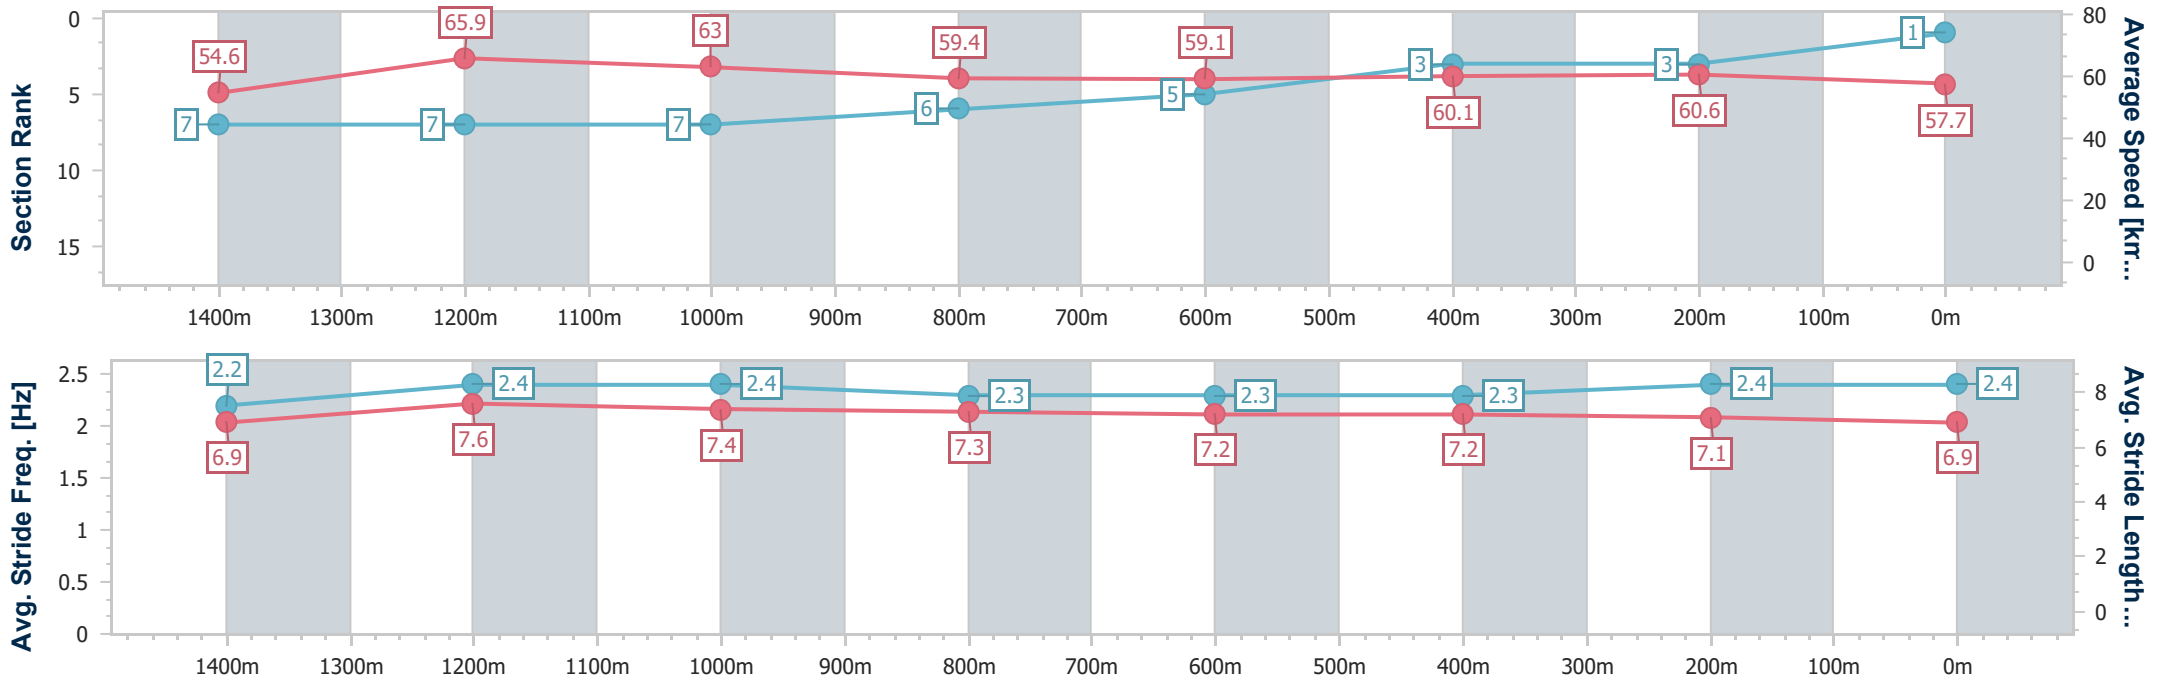

Horse/Jockey Name	Wicked'n' Lovin'it
Final Rank	1
Fastest Section Time (Section)	0:11.07 (1400m)
Top Speed [km/h] (Section)	66.9 (1400m)
Race State	Finished

Sunshine Coast QLD Professional
Race 8: CALOUNDRA RSL BENCHMARK 62 Handicap - 1600m
26 December 2023 - 17:43
Track Rating: Soft 7, Weather: Overcast, Rail Position: +3m

Section	Overall	1400m	1200m	1000m	800m	600m	400m	200m
Section Times	1:37.25 [1] (0:13.21)	1:24.04 [7] (0:11.07)	1:12.97 [7] (0:11.45)	1:01.52 [7] (0:12.30)	0:49.22 [6] (0:12.50)	0:36.72 [5] (0:12.33)	0:24.39 [3] (0:11.90)	0:12.49 [3] (0:12.49)
Average Speed [km/h]	54.6	65.9	63.0	59.4	59.1	60.1	60.6	57.7
Top Speed [km/h]	65.6	66.9	65.1	61.4	61.3	61.2	61.2	60.3
Avg. Dist. to Rail [m]	7.6	5.5	5.1	4.8	4.3	5.2	7.3	8.0
Avg. Stride Freq. [Hz]	2.2	2.4	2.4	2.3	2.3	2.3	2.4	2.4
Avg. Stride Length [m]	6.9	7.6	7.4	7.3	7.2	7.2	7.1	6.9

- [ ] Ranking at each section and finish
- -.-.-.- No data available at this section
- NA No data available