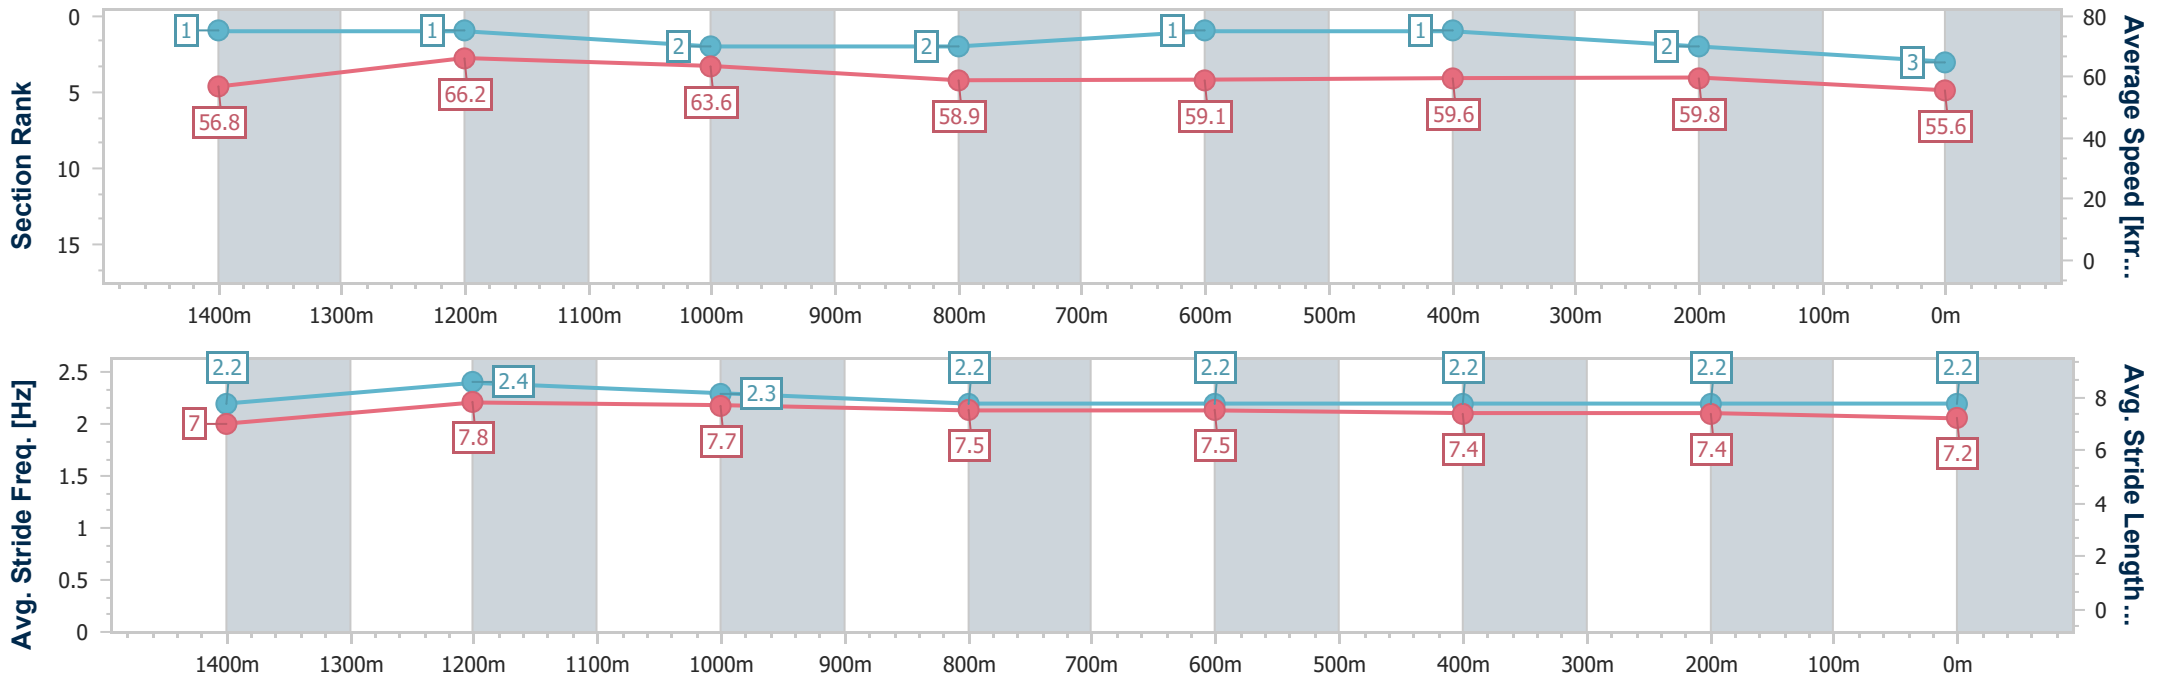

Horse/Jockey Name	West Cork
Final Rank	3
Fastest Section Time (Section)	0:11.09 (1400m)
Top Speed [km/h] (Section)	68.0 (1400m)
Race State	Finished

Sunshine Coast QLD Professional
Race 8: CALOUNDRA RSL BENCHMARK 62 Handicap - 1600m
26 December 2023 - 17:43
Track Rating: Soft 7, Weather: Overcast, Rail Position: +3m

Section	Overall	1400m	1200m	1000m	800m	600m	400m	200m
Section Times	1:37.47 [3] (0:12.71)	1:24.76 [1] (0:11.09)	1:13.67 [1] (0:11.43)	1:02.24 [2] (0:12.36)	0:49.88 [2] (0:12.60)	0:37.28 [1] (0:12.30)	0:24.98 [1] (0:12.05)	0:12.93 [2] (0:12.93)
Average Speed [km/h]	56.8	66.2	63.6	58.9	59.1	59.6	59.8	55.6
Top Speed [km/h]	66.4	68.0	65.9	60.5	60.5	61.4	60.8	57.5
Avg. Dist. to Rail [m]	12.6	6.8	7.2	5.6	5.2	3.5	2.2	1.6
Avg. Stride Freq. [Hz]	2.2	2.4	2.3	2.2	2.2	2.2	2.2	2.2
Avg. Stride Length [m]	7.0	7.8	7.7	7.5	7.5	7.4	7.4	7.2

- [ ] Ranking at each section and finish
- -.-.-.- No data available at this section
- NA No data available