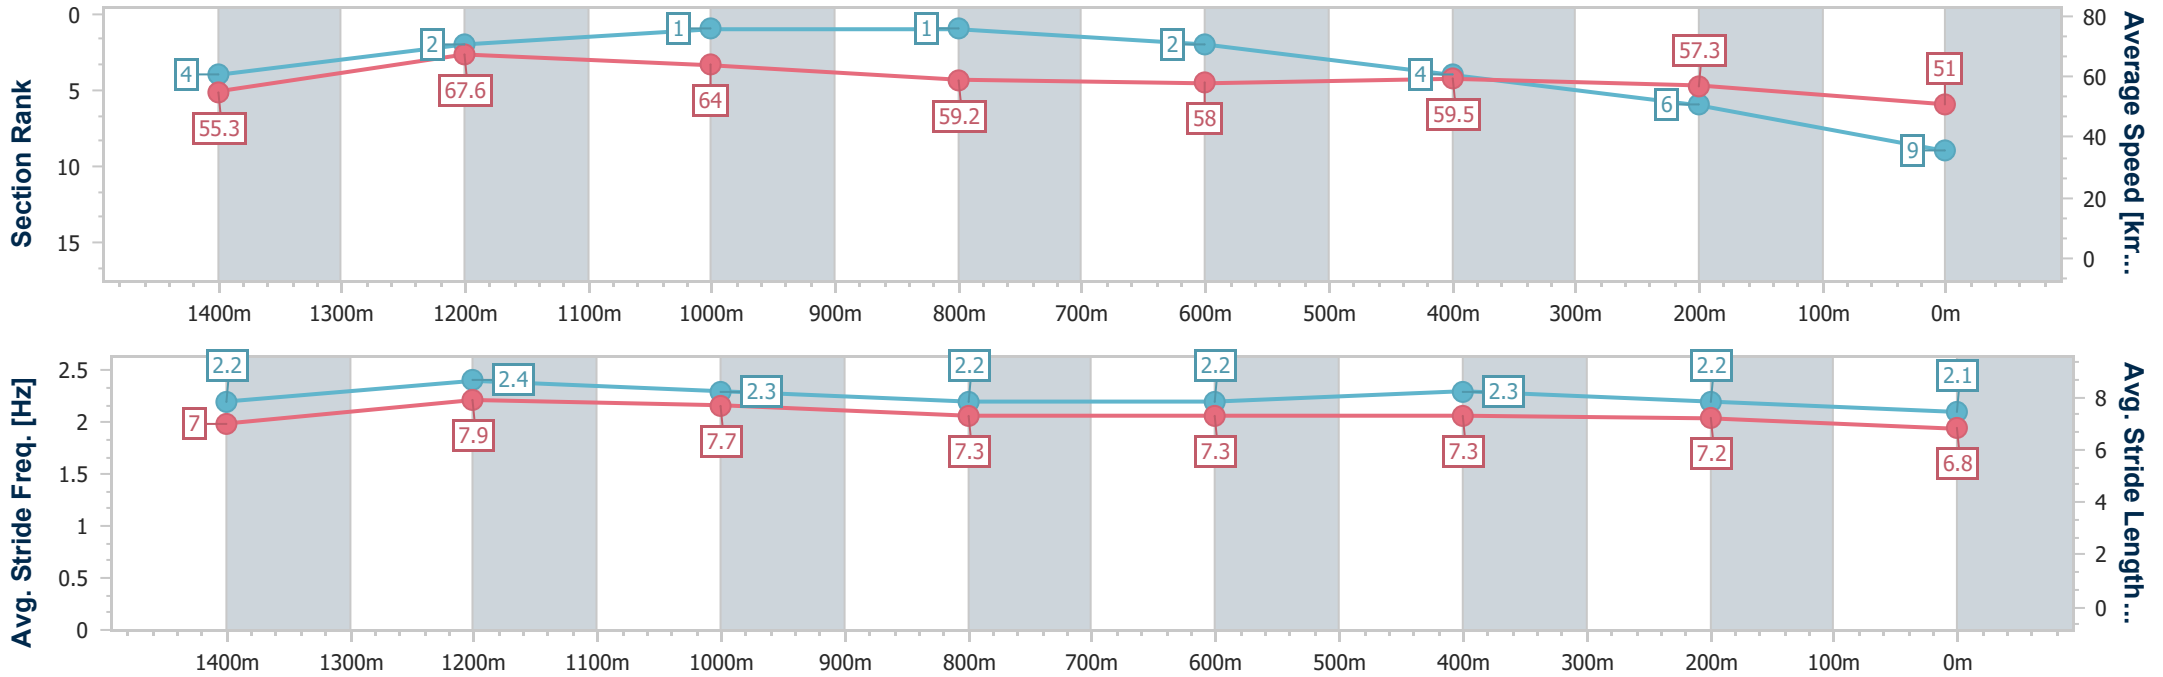

Sunshine Coast QLD Professional
 Race 8: CALOUNDRA RSL BENCHMARK 62 Handicap - 1600m
 26 December 2023 - 17:43
 Track Rating: Soft 7, Weather: Overcast, Rail Position: +3m

Section	Overall	1400m	1200m	1000m	800m	600m	400m	200m
Section Times	1:39.33 [8] (0:13.01)	1:26.32 [6] (0:11.03)	1:15.29 [5] (0:11.62)	1:03.67 [5] (0:12.35)	0:51.32 [5] (0:12.74)	0:38.58 [6] (0:12.60)	0:25.98 [7] (0:12.60)	0:13.38 [9] (0:13.38)
Average Speed [km/h]	55.4	65.8	62.4	59.2	58.8	59.5	57.1	53.8
Top Speed [km/h]	67.3	67.3	64.2	61.4	61.5	61.4	58.7	55.9
Avg. Dist. to Rail [m]	7.0	4.1	6.3	5.7	7.2	6.8	7.3	7.2
Avg. Stride Freq. [Hz]	2.3	2.4	2.3	2.3	2.3	2.3	2.3	2.2
Avg. Stride Length [m]	6.7	7.5	7.4	7.3	7.2	7.1	7.0	6.8

- [] Ranking at each section and finish
- .-.- No data available at this section
- NA No data available

Horse/Jockey Name	Hell Of A Prince
Final Rank	9
Fastest Section Time (Section)	0:10.84 (1400m)
Top Speed [km/h] (Section)	68.3 (1400m)
Race State	Finished

Sunshine Coast QLD Professional
 Race 8: CALOUNDRA RSL BENCHMARK 62 Handicap - 1600m
 26 December 2023 - 17:43
 Track Rating: Soft 7, Weather: Overcast, Rail Position: +3m

Section	Overall	1400m	1200m	1000m	800m	600m	400m	200m
Section Times	1:39.64 [9] (0:12.99)	1:26.65 [4] (0:10.84)	1:15.81 [2] (0:11.37)	1:04.44 [1] (0:12.32)	0:52.12 [1] (0:12.84)	0:39.28 [2] (0:12.59)	0:26.69 [4] (0:12.59)	0:14.10 [6] (0:14.10)
Average Speed [km/h]	55.3	67.6	64.0	59.2	58.0	59.5	57.3	51.0
Top Speed [km/h]	67.4	68.3	67.1	61.7	58.9	60.5	58.8	54.8
Avg. Dist. to Rail [m]	13.5	7.3	7.4	4.9	5.9	7.1	9.5	6.9
Avg. Stride Freq. [Hz]	2.2	2.4	2.3	2.2	2.2	2.3	2.2	2.1
Avg. Stride Length [m]	7.0	7.9	7.7	7.3	7.3	7.3	7.2	6.8

- [] Ranking at each section and finish
- .-.- No data available at this section
- NA No data available

Horse/Jockey Name	Ivanov
Final Rank	10
Fastest Section Time (Section)	0:11.12 (1400m)
Top Speed [km/h] (Section)	67.7 (1400m)
Race State	Finished