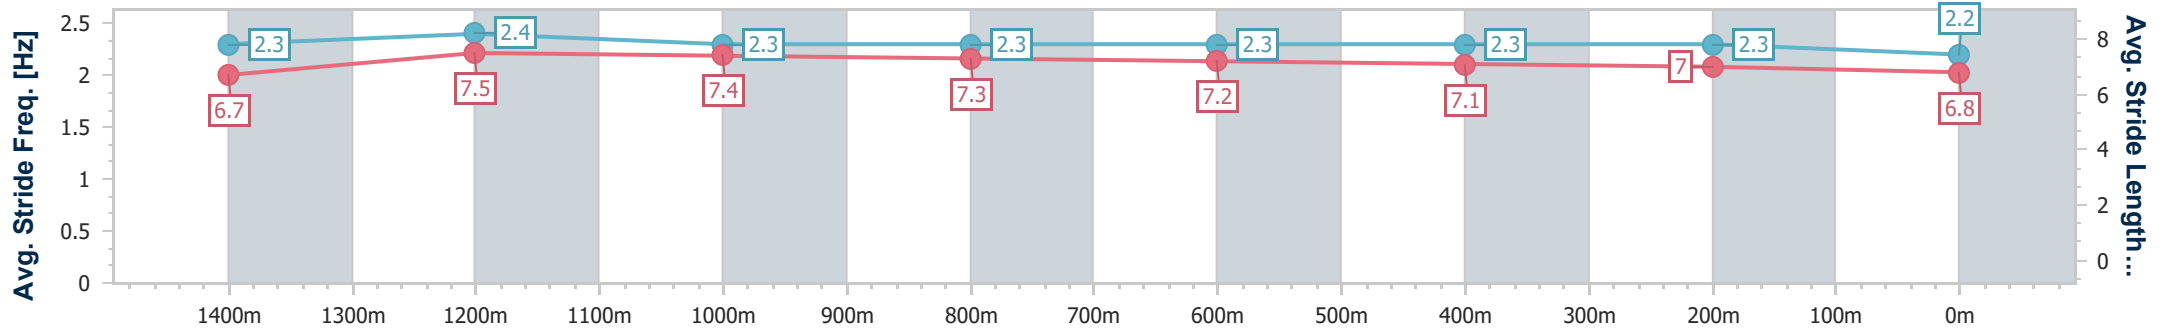

- [] Ranking at each section and finish
- .-.- No data available at this section
- NA No data available

Horse/Jockey Name	Cygnnet River
Final Rank	8
Fastest Section Time (Section)	0:11.03 (1400m)
Top Speed [km/h] (Section)	67.3 (Overall)
Race State	Finished

Sunshine Coast QLD Professional
 Race 8: CALOUNDRA RSL BENCHMARK 62 Handicap - 1600m
 26 December 2023 - 17:43
 Track Rating: Soft 7, Weather: Overcast, Rail Position: +3m

Section	Overall	1400m	1200m	1000m	800m	600m	400m	200m
Section Times	1:39.33 [8] (0:13.01)	1:26.32 [6] (0:11.03)	1:15.29 [5] (0:11.62)	1:03.67 [5] (0:12.35)	0:51.32 [5] (0:12.74)	0:38.58 [6] (0:12.60)	0:25.98 [7] (0:12.60)	0:13.38 [9] (0:13.38)
Average Speed [km/h]	55.4	65.8	62.4	59.2	58.8	59.5	57.1	53.8
Top Speed [km/h]	67.3	67.3	64.2	61.4	61.5	61.4	58.7	55.9
Avg. Dist. to Rail [m]	7.0	4.1	6.3	5.7	7.2	6.8	7.3	7.2
Avg. Stride Freq. [Hz]	2.3	2.4	2.3	2.3	2.3	2.3	2.3	2.2
Avg. Stride Length [m]	6.7	7.5	7.4	7.3	7.2	7.1	7.0	6.8