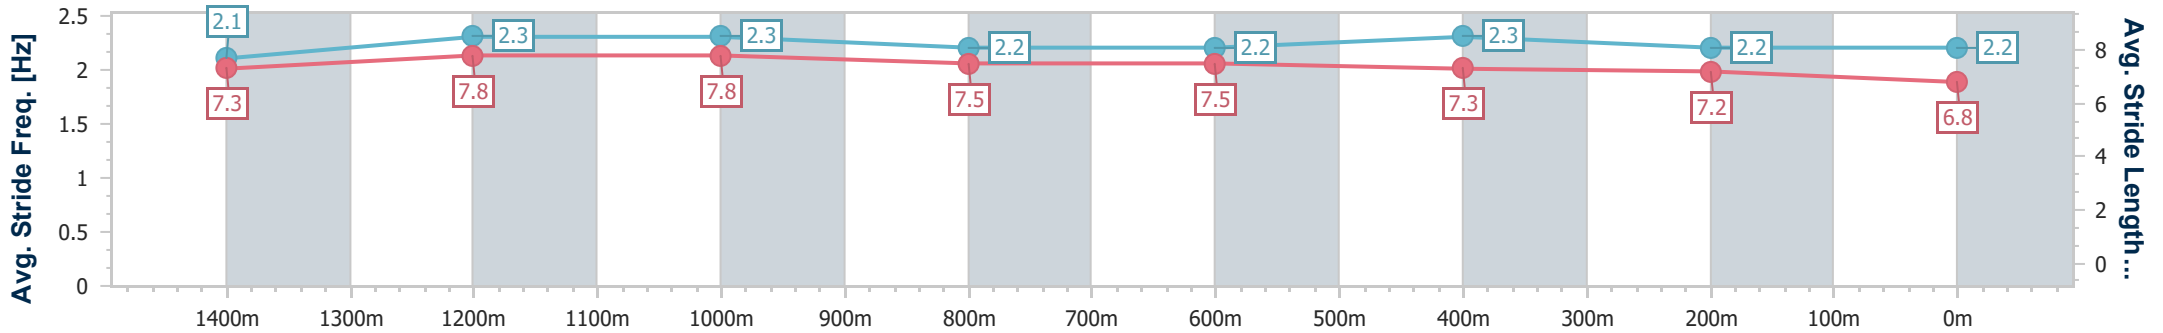

- [] Ranking at each section and finish
- .-.- No data available at this section
- NA No data available

Horse/Jockey Name	Kaboom
Final Rank	7
Fastest Section Time (Section)	0:11.12 (1400m)
Top Speed [km/h] (Section)	67.1 (1400m)
Race State	Finished

Sunshine Coast QLD Professional
 Race 8: CALOUNDRA RSL BENCHMARK 62 Handicap - 1600m
 26 December 2023 - 17:43
 Track Rating: Soft 7, Weather: Overcast, Rail Position: +3m

Section	Overall	1400m	1200m	1000m	800m	600m	400m	200m
Section Times	1:39.02 [7] (0:12.96)	1:26.06 [3] (0:11.12)	1:14.94 [6] (0:11.47)	1:03.47 [4] (0:12.40)	0:51.07 [4] (0:12.58)	0:38.49 [4] (0:12.53)	0:25.96 [5] (0:12.43)	0:13.53 [5] (0:13.53)
Average Speed [km/h]	55.6	65.7	63.3	59.0	59.3	59.3	58.0	53.2
Top Speed [km/h]	66.2	67.1	66.6	60.5	61.0	60.5	59.4	55.8
Avg. Dist. to Rail [m]	11.5	7.7	7.1	6.9	5.7	5.8	9.0	8.0
Avg. Stride Freq. [Hz]	2.1	2.3	2.3	2.2	2.2	2.3	2.2	2.2
Avg. Stride Length [m]	7.3	7.8	7.8	7.5	7.5	7.3	7.2	6.8