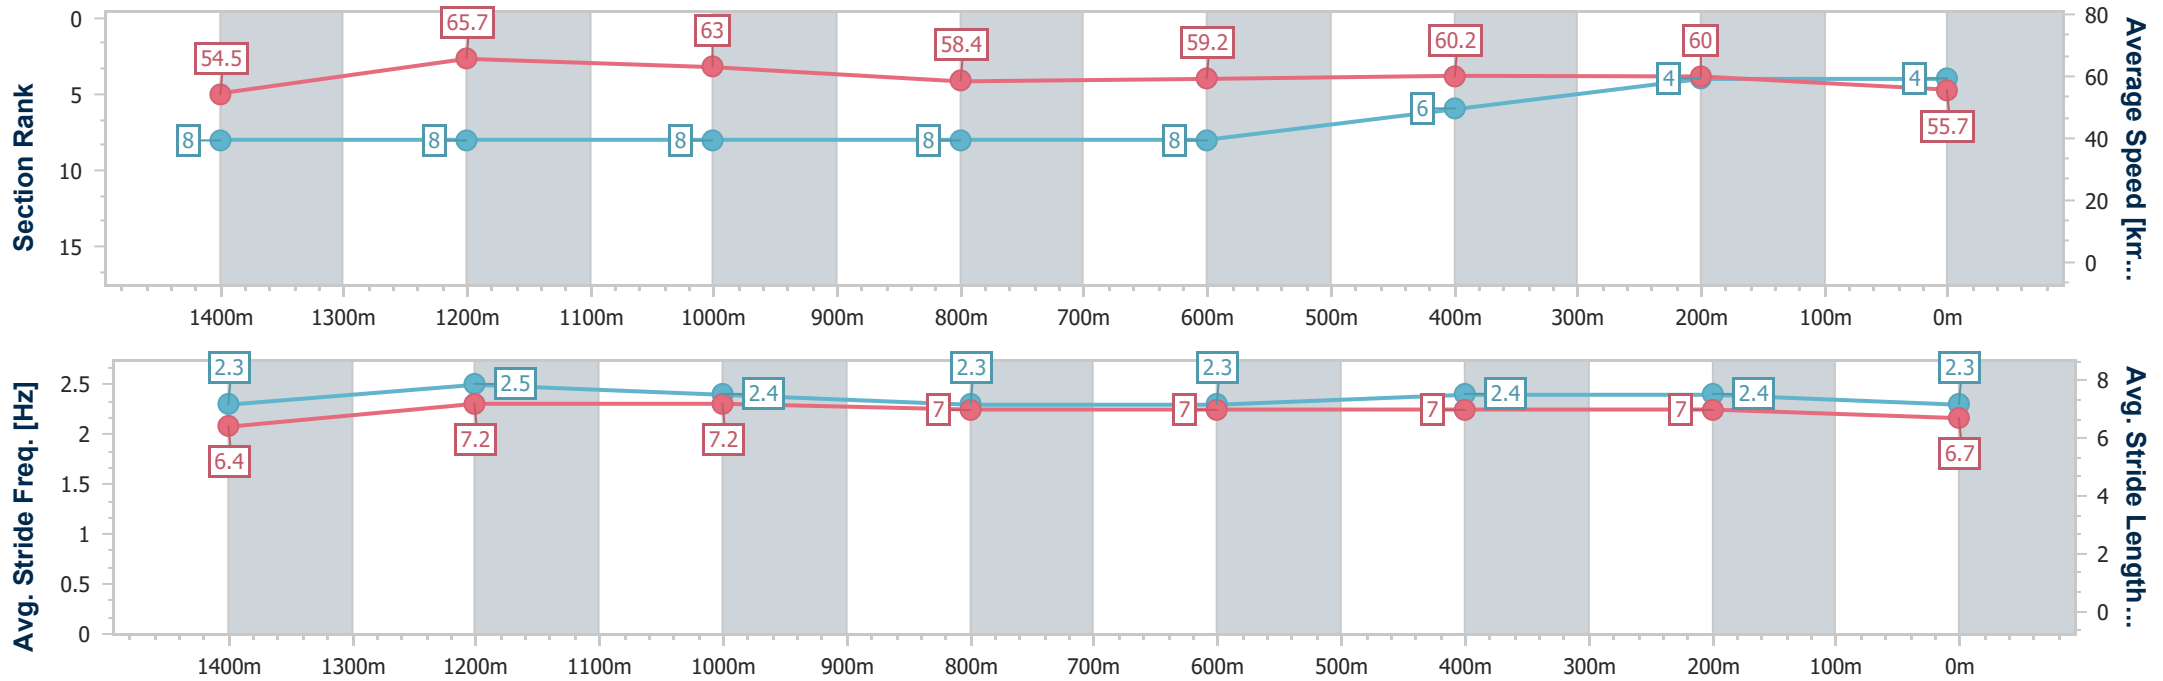

Horse/Jockey Name	Pretty Little Lass
Final Rank	4
Fastest Section Time (Section)	0:11.13 (1400m)
Top Speed [km/h] (Section)	66.9 (1400m)
Race State	Finished

Sunshine Coast QLD Professional
Race 8: CALOUNDRA RSL BENCHMARK 62 Handicap - 1600m
26 December 2023 - 17:43
Track Rating: Soft 7, Weather: Overcast, Rail Position: +3m

Section	Overall	1400m	1200m	1000m	800m	600m	400m	200m
Section Times	1:38.21 [4] (0:13.22)	1:24.99 [8] (0:11.13)	1:13.86 [8] (0:11.58)	1:02.28 [8] (0:12.49)	0:49.79 [8] (0:12.54)	0:37.25 [8] (0:12.29)	0:24.96 [6] (0:12.01)	0:12.95 [4] (0:12.95)
Average Speed [km/h]	54.5	65.7	63.0	58.4	59.2	60.2	60.0	55.7
Top Speed [km/h]	66.2	66.9	65.3	60.3	60.7	61.3	62.1	59.4
Avg. Dist. to Rail [m]	12.7	8.0	7.8	6.5	5.1	4.8	9.5	8.3
Avg. Stride Freq. [Hz]	2.3	2.5	2.4	2.3	2.3	2.4	2.4	2.3
Avg. Stride Length [m]	6.4	7.2	7.2	7.0	7.0	7.0	7.0	6.7

- [ ] Ranking at each section and finish
- -.-.-.- No data available at this section
- NA No data available