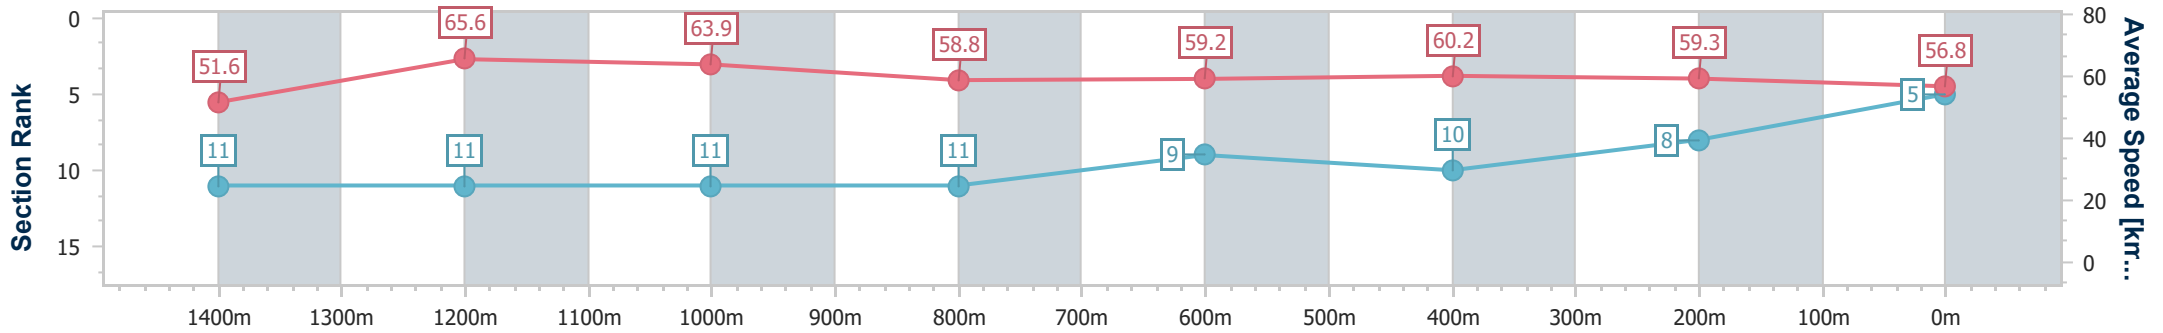

Horse/Jockey Name	Set Ablaze
Final Rank	5
Fastest Section Time (Section)	0:11.14 (1400m)
Top Speed [km/h] (Section)	66.7 (1400m)
Race State	Finished

Sunshine Coast QLD Professional
Race 8: CALOUNDRA RSL BENCHMARK 62 Handicap - 1600m
26 December 2023 - 17:43
Track Rating: Soft 7, Weather: Overcast, Rail Position: +3m

Section	Overall	1400m	1200m	1000m	800m	600m	400m	200m
Section Times	1:38.27 [5] (0:13.94)	1:24.33 [11] (0:11.14)	1:13.19 [11] (0:11.39)	1:01.80 [11] (0:12.32)	0:49.48 [11] (0:12.40)	0:37.08 [9] (0:12.29)	0:24.79 [10] (0:12.15)	0:12.64 [8] (0:12.64)
Average Speed [km/h]	51.6	65.6	63.9	58.8	59.2	60.2	59.3	56.8
Top Speed [km/h]	66.7	66.7	65.6	62.2	61.2	61.5	60.4	58.9
Avg. Dist. to Rail [m]	7.8	5.5	6.3	4.8	3.4	4.2	7.8	8.2
Avg. Stride Freq. [Hz]	2.2	2.4	2.4	2.3	2.3	2.3	2.3	2.3
Avg. Stride Length [m]	6.4	7.6	7.4	7.2	7.2	7.2	7.2	7.0

- [ ] Ranking at each section and finish
- -.-.- No data available at this section
- NA No data available