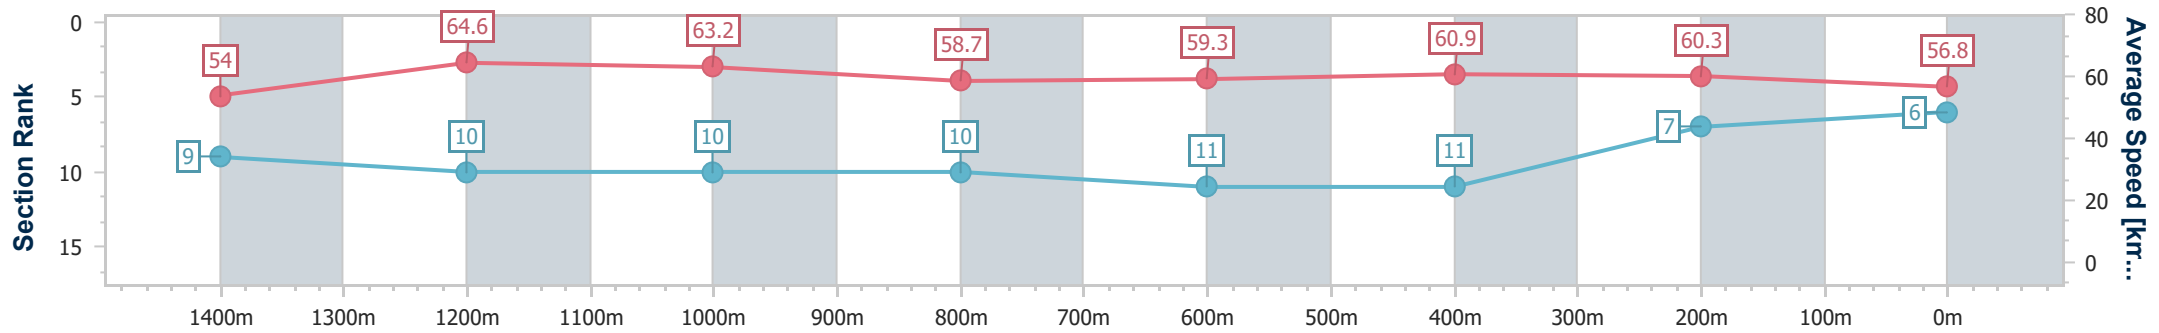

Sunshine Coast QLD Professional

Race 8: CALOUNDRA RSL BENCHMARK 62 Handicap - 1600m

26 December 2023 - 17:43

Track Rating: Soft 7, Weather: Overcast, Rail Position: +3m

Section	Overall	1400m	1200m	1000m	800m	600m	400m	200m
Section Times	1:38.28 [6] (0:13.34)	1:24.94 [9] (0:11.30)	1:13.64 [10] (0:11.48)	1:02.16 [10] (0:12.47)	0:49.69 [10] (0:12.67)	0:37.02 [11] (0:12.38)	0:24.64 [11] (0:11.95)	0:12.69 [7] (0:12.69)
Average Speed [km/h]	54.0	64.6	63.2	58.7	59.3	60.9	60.3	56.8
Top Speed [km/h]	64.0	65.6	64.4	60.2	61.8	62.2	62.4	59.1
Avg. Dist. to Rail [m]	6.2	5.2	7.1	6.3	7.3	7.8	12.4	12.3
Avg. Stride Freq. [Hz]	2.3	2.4	2.4	2.3	2.3	2.3	2.3	2.2
Avg. Stride Length [m]	6.4	7.4	7.4	7.2	7.3	7.4	7.3	7.1