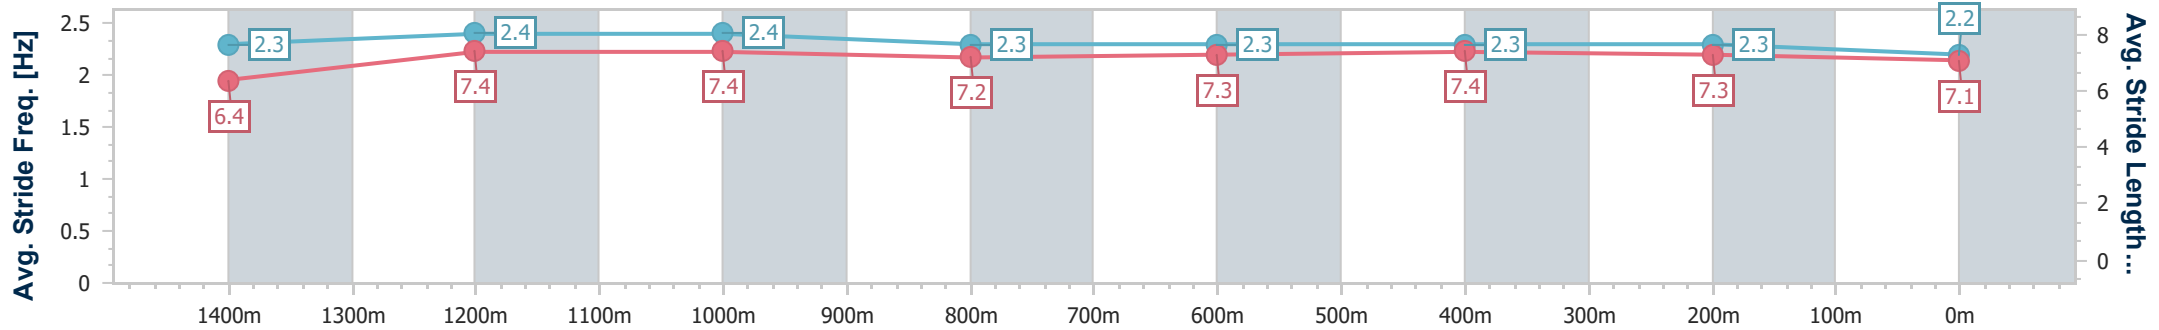

Sunshine Coast QLD Professional

Race 8: CALOUNDRA RSL BENCHMARK 62 Handicap - 1600m

26 December 2023 - 17:43

Track Rating: Soft 7, Weather: Overcast, Rail Position: +3m

Section	Overall	1400m	1200m	1000m	800m	600m	400m	200m
Section Times	1:38.28 [6] (0:13.34)	1:24.94 [9] (0:11.30)	1:13.64 [10] (0:11.48)	1:02.16 [10] (0:12.47)	0:49.69 [10] (0:12.67)	0:37.02 [11] (0:12.38)	0:24.64 [11] (0:11.95)	0:12.69 [7] (0:12.69)
Average Speed [km/h]	54.0	64.6	63.2	58.7	59.3	60.9	60.3	56.8
Top Speed [km/h]	64.0	65.6	64.4	60.2	61.8	62.2	62.4	59.1
Avg. Dist. to Rail [m]	6.2	5.2	7.1	6.3	7.3	7.8	12.4	12.3
Avg. Stride Freq. [Hz]	2.3	2.4	2.4	2.3	2.3	2.3	2.3	2.2
Avg. Stride Length [m]	6.4	7.4	7.4	7.2	7.3	7.4	7.3	7.1