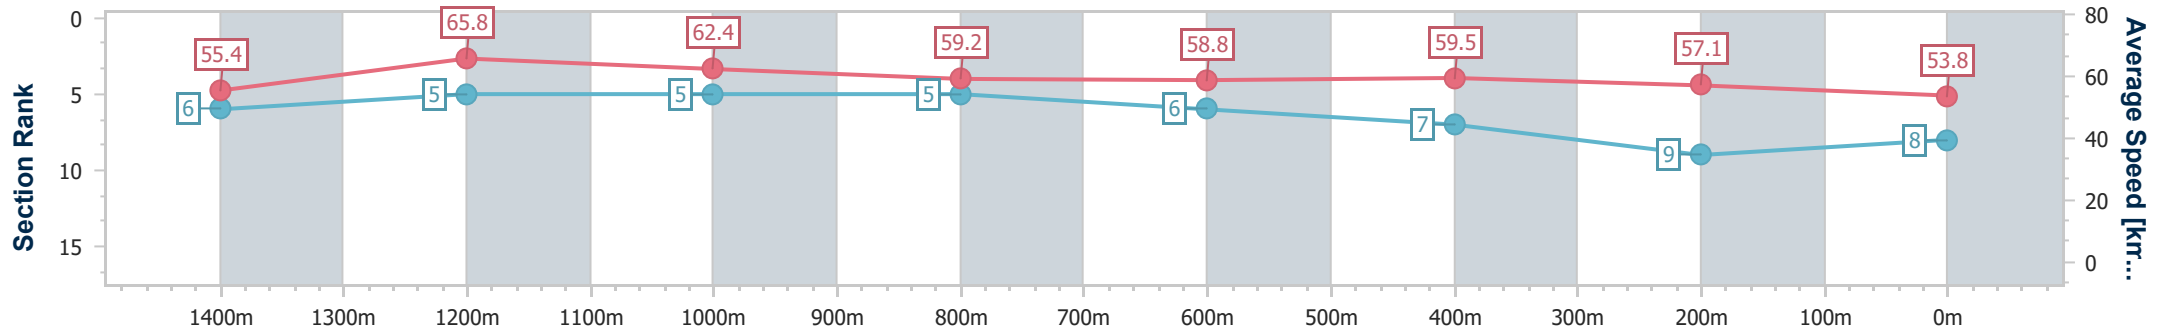

- [] Ranking at each section and finish
- .-.- No data available at this section
- NA No data available

Horse/Jockey Name	Cygnnet River
Final Rank	8
Fastest Section Time (Section)	0:11.03 (1400m)
Top Speed [km/h] (Section)	67.3 (Overall)
Race State	Finished

Sunshine Coast QLD Professional
 Race 8: CALOUNDRA RSL BENCHMARK 62 Handicap - 1600m
 26 December 2023 - 17:43
 Track Rating: Soft 7, Weather: Overcast, Rail Position: +3m

Section	Overall	1400m	1200m	1000m	800m	600m	400m	200m
Section Times	1:39.33 [8] (0:13.01)	1:26.32 [6] (0:11.03)	1:15.29 [5] (0:11.62)	1:03.67 [5] (0:12.35)	0:51.32 [5] (0:12.74)	0:38.58 [6] (0:12.60)	0:25.98 [7] (0:12.60)	0:13.38 [9] (0:13.38)
Average Speed [km/h]	55.4	65.8	62.4	59.2	58.8	59.5	57.1	53.8
Top Speed [km/h]	67.3	67.3	64.2	61.4	61.5	61.4	58.7	55.9
Avg. Dist. to Rail [m]	7.0	4.1	6.3	5.7	7.2	6.8	7.3	7.2
Avg. Stride Freq. [Hz]	2.3	2.4	2.3	2.3	2.3	2.3	2.3	2.2
Avg. Stride Length [m]	6.7	7.5	7.4	7.3	7.2	7.1	7.0	6.8