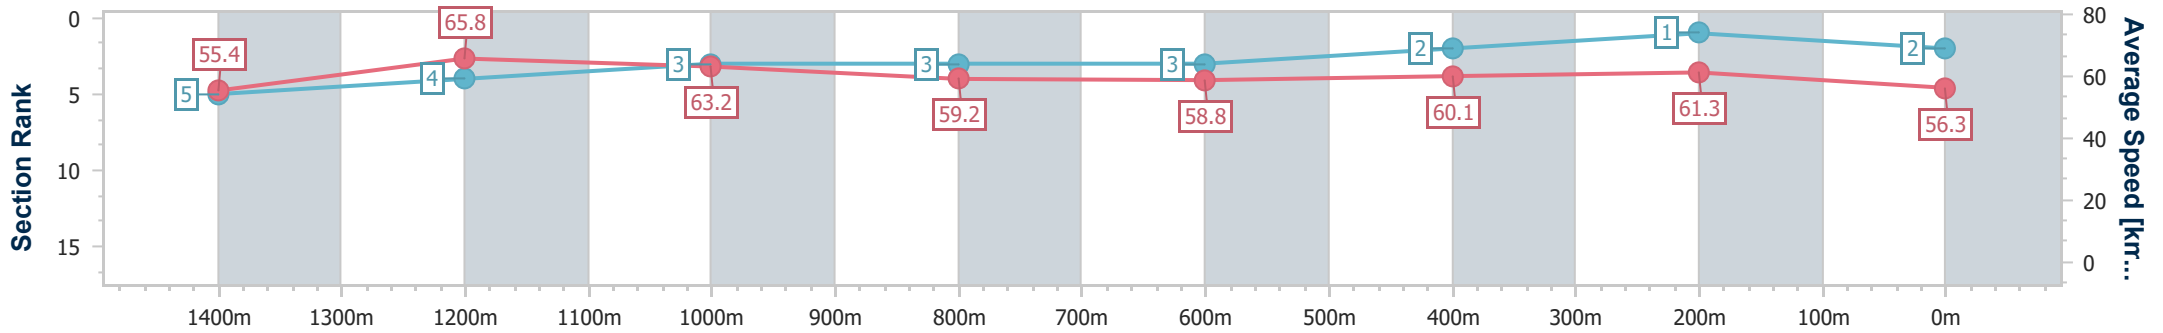

Horse/Jockey Name	Better Yet
Final Rank	2
Fastest Section Time (Section)	0:11.03 (1400m)
Top Speed [km/h] (Section)	66.8 (1400m)
Race State	Finished

Sunshine Coast QLD Professional
Race 8: CALOUNDRA RSL BENCHMARK 62 Handicap - 1600m
26 December 2023 - 17:43
Track Rating: Soft 7, Weather: Overcast, Rail Position: +3m

Section	Overall	1400m	1200m	1000m	800m	600m	400m	200m
Section Times	1:37.26 [2] (0:13.01)	1:24.25 [5] (0:11.03)	1:13.22 [4] (0:11.49)	1:01.73 [3] (0:12.28)	0:49.45 [3] (0:12.66)	0:36.79 [3] (0:12.24)	0:24.55 [2] (0:11.78)	0:12.77 [1] (0:12.77)
Average Speed [km/h]	55.4	65.8	63.2	59.2	58.8	60.1	61.3	56.3
Top Speed [km/h]	65.5	66.8	65.5	61.2	60.7	61.0	62.3	59.9
Avg. Dist. to Rail [m]	8.6	4.6	5.2	5.1	5.4	4.1	5.7	5.7
Avg. Stride Freq. [Hz]	2.3	2.4	2.3	2.2	2.3	2.3	2.4	2.3
Avg. Stride Length [m]	6.6	7.6	7.6	7.3	7.3	7.2	7.2	6.9

- [ ] Ranking at each section and finish
- -.-.- No data available at this section
- NA No data available