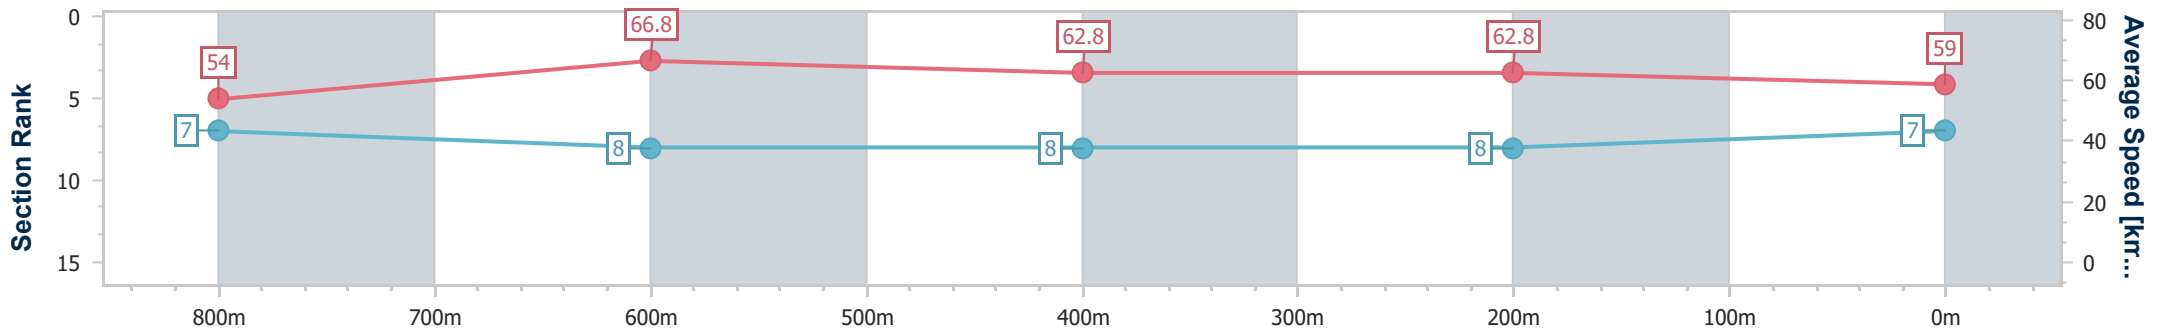

- [] Ranking at each section and finish
- .-.- No data available at this section
- NA No data available

Horse/Jockey Name	Inspired Shadows
Final Rank	7
Fastest Section Time (Section)	0:10.97 (800m)
Top Speed [km/h] (Section)	69.1 (800m)
Race State	Finished

Sunshine Coast QLD Professional

Race 3: PROTECTORAL Maiden Plate - 1000m

26 December 2023 - 14:37

Track Rating: Soft 7, Weather: Overcast, Rail Position: +3m

Section	Overall	800m	600m	400m	200m
Section Times	1:00.06 [7] (0:13.37)	0:46.69 [7] (0:10.97)	0:35.72 [8] (0:12.05)	0:23.67 [8] (0:11.46)	0:12.21 [8] (0:12.21)
Average Speed [km/h]	54.0	66.8	62.8	62.8	59.0
Top Speed [km/h]	67.0	69.1	64.0	64.4	63.1
Avg. Dist. to Rail [m]	3.7	5.3	7.9	11.2	11.3
Avg. Stride Freq. [Hz]	2.4	2.4	2.4	2.4	2.3
Avg. Stride Length [m]	7.1	7.6	7.4	7.3	7.1

- [] Ranking at each section and finish
- .-.- No data available at this section
- NA No data available

Horse/Jockey Name	Be Careful
Final Rank	8
Fastest Section Time (Section)	0:10.80 (800m)
Top Speed [km/h] (Section)	70.8 (800m)
Race State	Finished