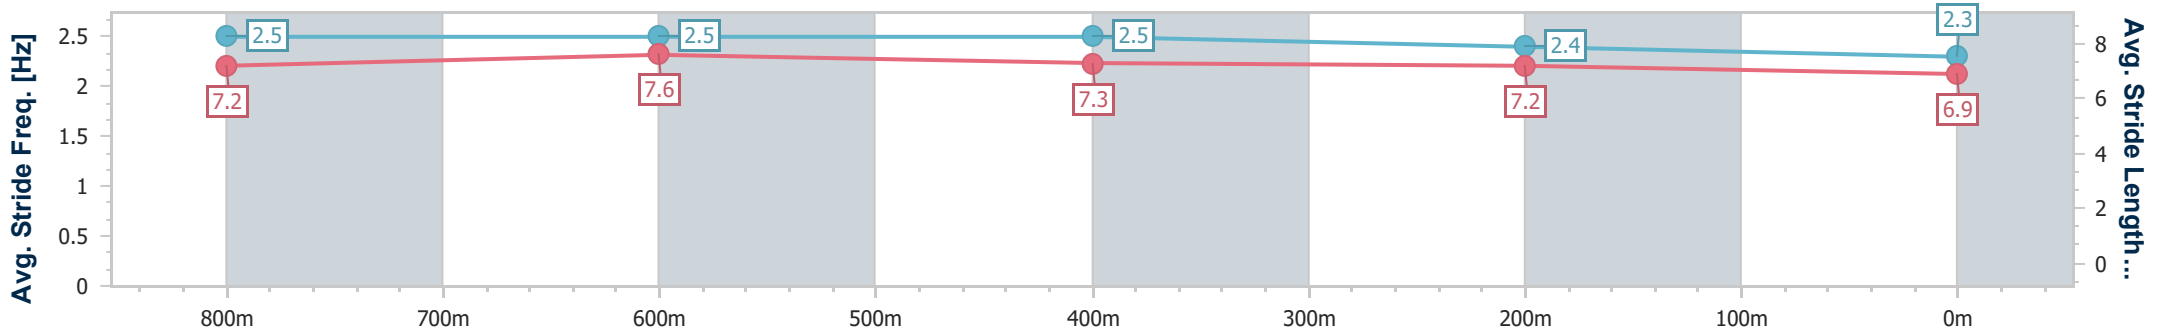

Sunshine Coast QLD Professional

Race 3: PROTECTORAL Maiden Plate - 1000m

26 December 2023 - 14:37

Track Rating: Soft 7, Weather: Overcast, Rail Position: +3m

Section	Overall	800m	600m	400m	200m
Section Times	0:59.46 [2] (0:12.61)	0:46.85 [1] (0:10.86)	0:35.99 [1] (0:11.79)	0:24.20 [1] (0:11.59)	0:12.61 [2] (0:12.61)
Average Speed [km/h]	57.2	68.4	64.6	62.2	57.1
Top Speed [km/h]	71.3	71.2	66.9	64.0	60.9
Avg. Dist. to Rail [m]	13.8	9.3	9.6	12.9	10.8
Avg. Stride Freq. [Hz]	2.5	2.5	2.5	2.4	2.3
Avg. Stride Length [m]	7.2	7.6	7.3	7.2	6.9