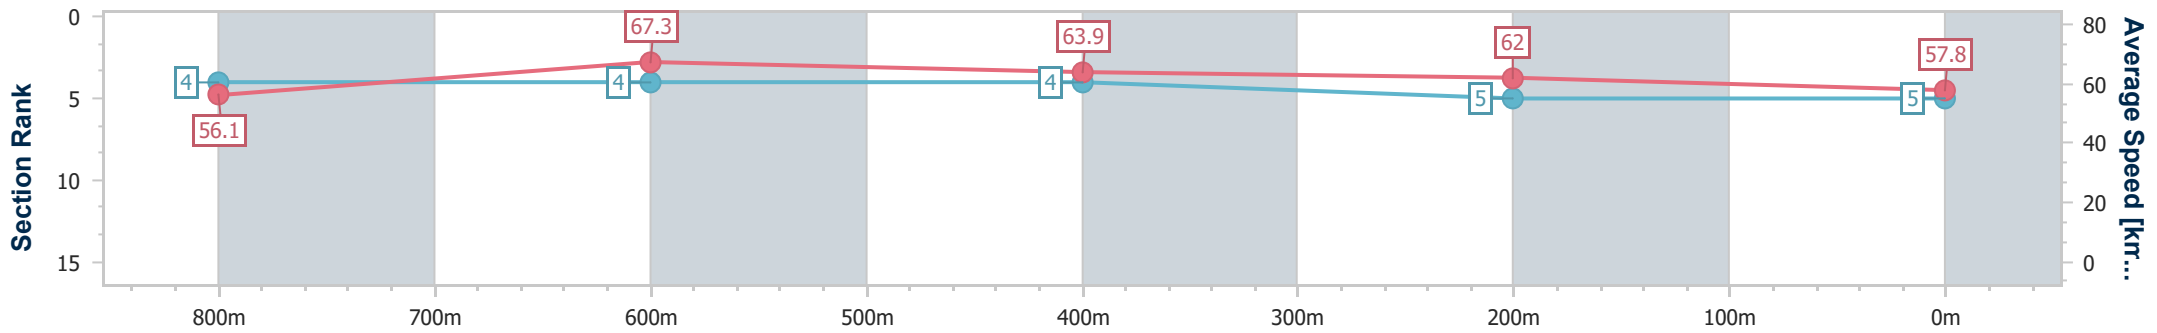

Sunshine Coast QLD Professional

Race 3: PROTECTORAL Maiden Plate - 1000m

26 December 2023 - 14:37

Track Rating: Soft 7, Weather: Overcast, Rail Position: +3m

Section	Overall	800m	600m	400m	200m
Section Times	0:59.77 [5] (0:12.89)	0:46.88 [4] (0:10.91)	0:35.97 [4] (0:11.87)	0:24.10 [4] (0:11.64)	0:12.46 [5] (0:12.46)
Average Speed [km/h]	56.1	67.3	63.9	62.0	57.8
Top Speed [km/h]	69.3	69.1	65.8	63.8	59.5
Avg. Dist. to Rail [m]	8.2	5.7	9.5	11.7	11.8
Avg. Stride Freq. [Hz]	2.7	2.6	2.5	2.5	2.4
Avg. Stride Length [m]	6.7	7.3	7.1	6.9	6.8