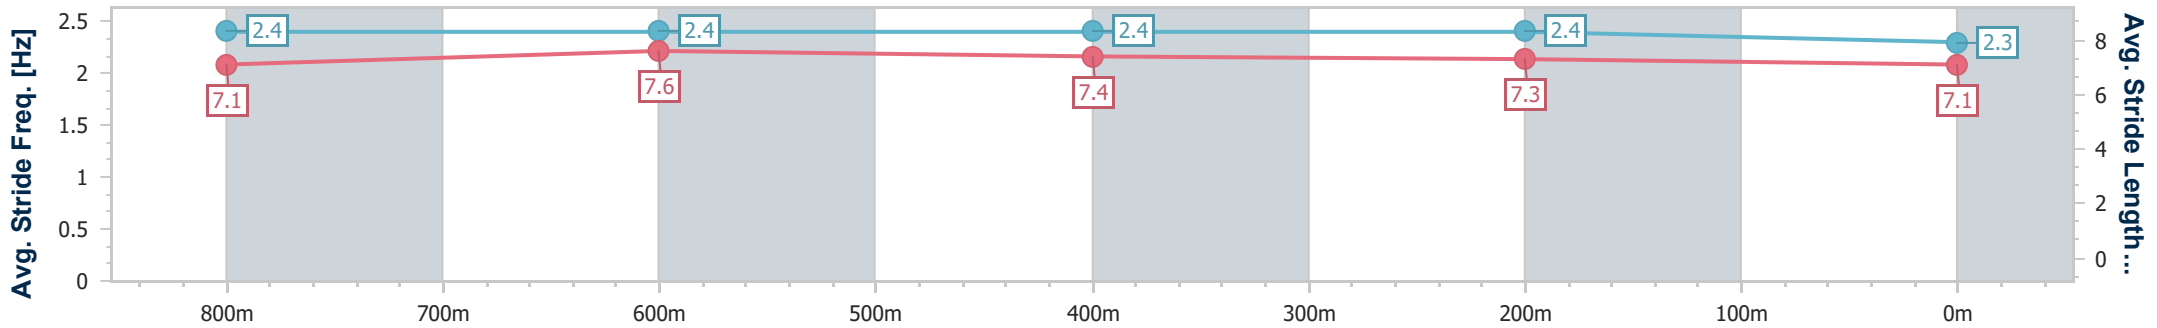

- [] Ranking at each section and finish
- .-.- No data available at this section
- NA No data available

Horse/Jockey Name	Inspired Shadows
Final Rank	7
Fastest Section Time (Section)	0:10.97 (800m)
Top Speed [km/h] (Section)	69.1 (800m)
Race State	Finished

Sunshine Coast QLD Professional

Race 3: PROTECTORAL Maiden Plate - 1000m

26 December 2023 - 14:37

Track Rating: Soft 7, Weather: Overcast, Rail Position: +3m

Section	Overall	800m	600m	400m	200m
Section Times	1:00.06 [7] (0:13.37)	0:46.69 [7] (0:10.97)	0:35.72 [8] (0:12.05)	0:23.67 [8] (0:11.46)	0:12.21 [8] (0:12.21)
Average Speed [km/h]	54.0	66.8	62.8	62.8	59.0
Top Speed [km/h]	67.0	69.1	64.0	64.4	63.1
Avg. Dist. to Rail [m]	3.7	5.3	7.9	11.2	11.3
Avg. Stride Freq. [Hz]	2.4	2.4	2.4	2.4	2.3
Avg. Stride Length [m]	7.1	7.6	7.4	7.3	7.1

- [] Ranking at each section and finish
- .-.- No data available at this section
- NA No data available

Horse/Jockey Name	Be Careful
Final Rank	8
Fastest Section Time (Section)	0:10.80 (800m)
Top Speed [km/h] (Section)	70.8 (800m)
Race State	Finished