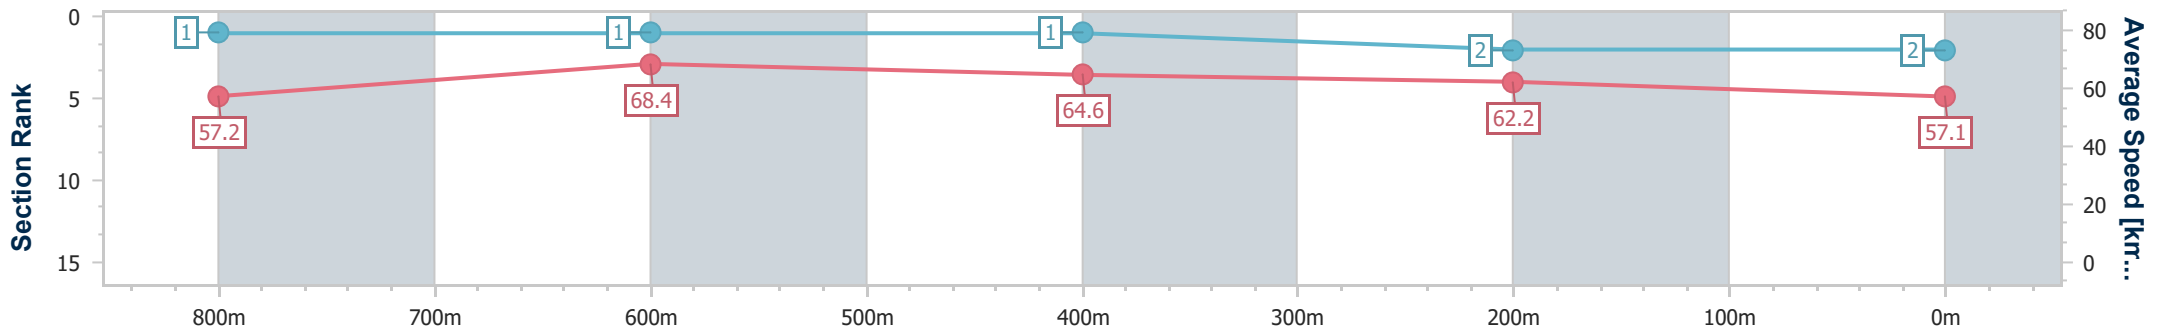

Sunshine Coast QLD Professional

Race 3: PROTECTORAL Maiden Plate - 1000m

26 December 2023 - 14:37

Track Rating: Soft 7, Weather: Overcast, Rail Position: +3m

Section	Overall	800m	600m	400m	200m
Section Times	0:59.46 [2] (0:12.61)	0:46.85 [1] (0:10.86)	0:35.99 [1] (0:11.79)	0:24.20 [1] (0:11.59)	0:12.61 [2] (0:12.61)
Average Speed [km/h]	57.2	68.4	64.6	62.2	57.1
Top Speed [km/h]	71.3	71.2	66.9	64.0	60.9
Avg. Dist. to Rail [m]	13.8	9.3	9.6	12.9	10.8
Avg. Stride Freq. [Hz]	2.5	2.5	2.5	2.4	2.3
Avg. Stride Length [m]	7.2	7.6	7.3	7.2	6.9