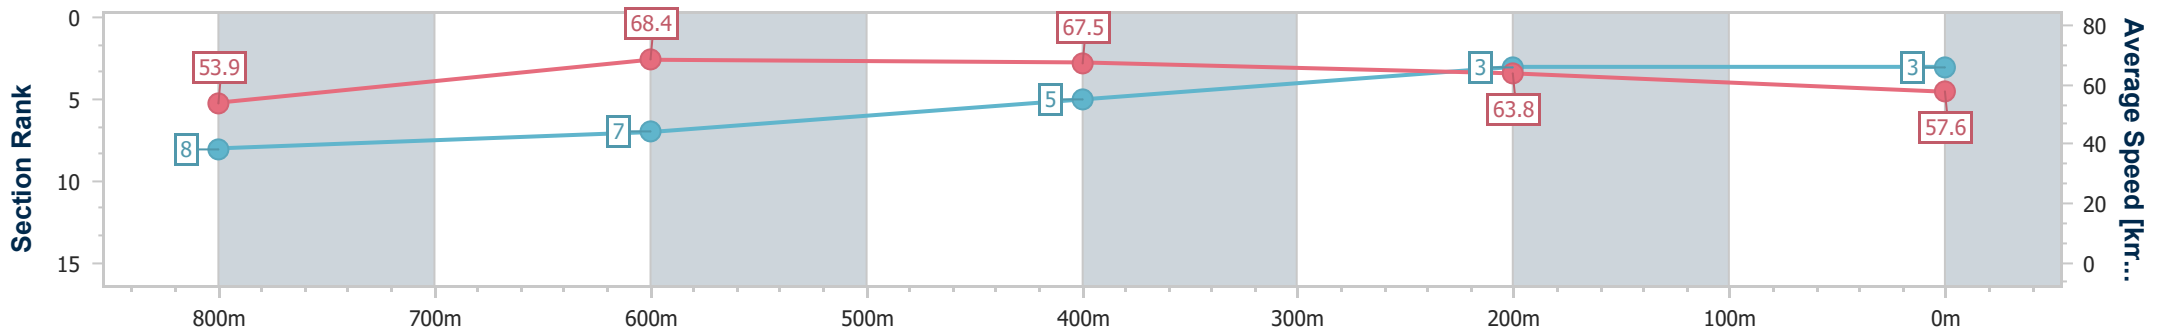

Sunshine Coast QLD Professional

Race 3: PROTECTORAL Maiden Plate - 1000m

26 December 2023 - 14:37

Track Rating: Soft 7, Weather: Overcast, Rail Position: +3m

Section	Overall	800m	600m	400m	200m
Section Times	0:59.48 [3] (0:13.39)	0:46.09 [8] (0:10.85)	0:35.24 [7] (0:11.49)	0:23.75 [5] (0:11.26)	0:12.49 [3] (0:12.49)
Average Speed [km/h]	53.9	68.4	67.5	63.8	57.6
Top Speed [km/h]	69.3	69.5	69.4	65.8	61.5
Avg. Dist. to Rail [m]	9.6	7.5	12.4	14.9	13.0
Avg. Stride Freq. [Hz]	2.4	2.5	2.5	2.5	2.4
Avg. Stride Length [m]	7.0	7.5	7.4	7.2	6.8