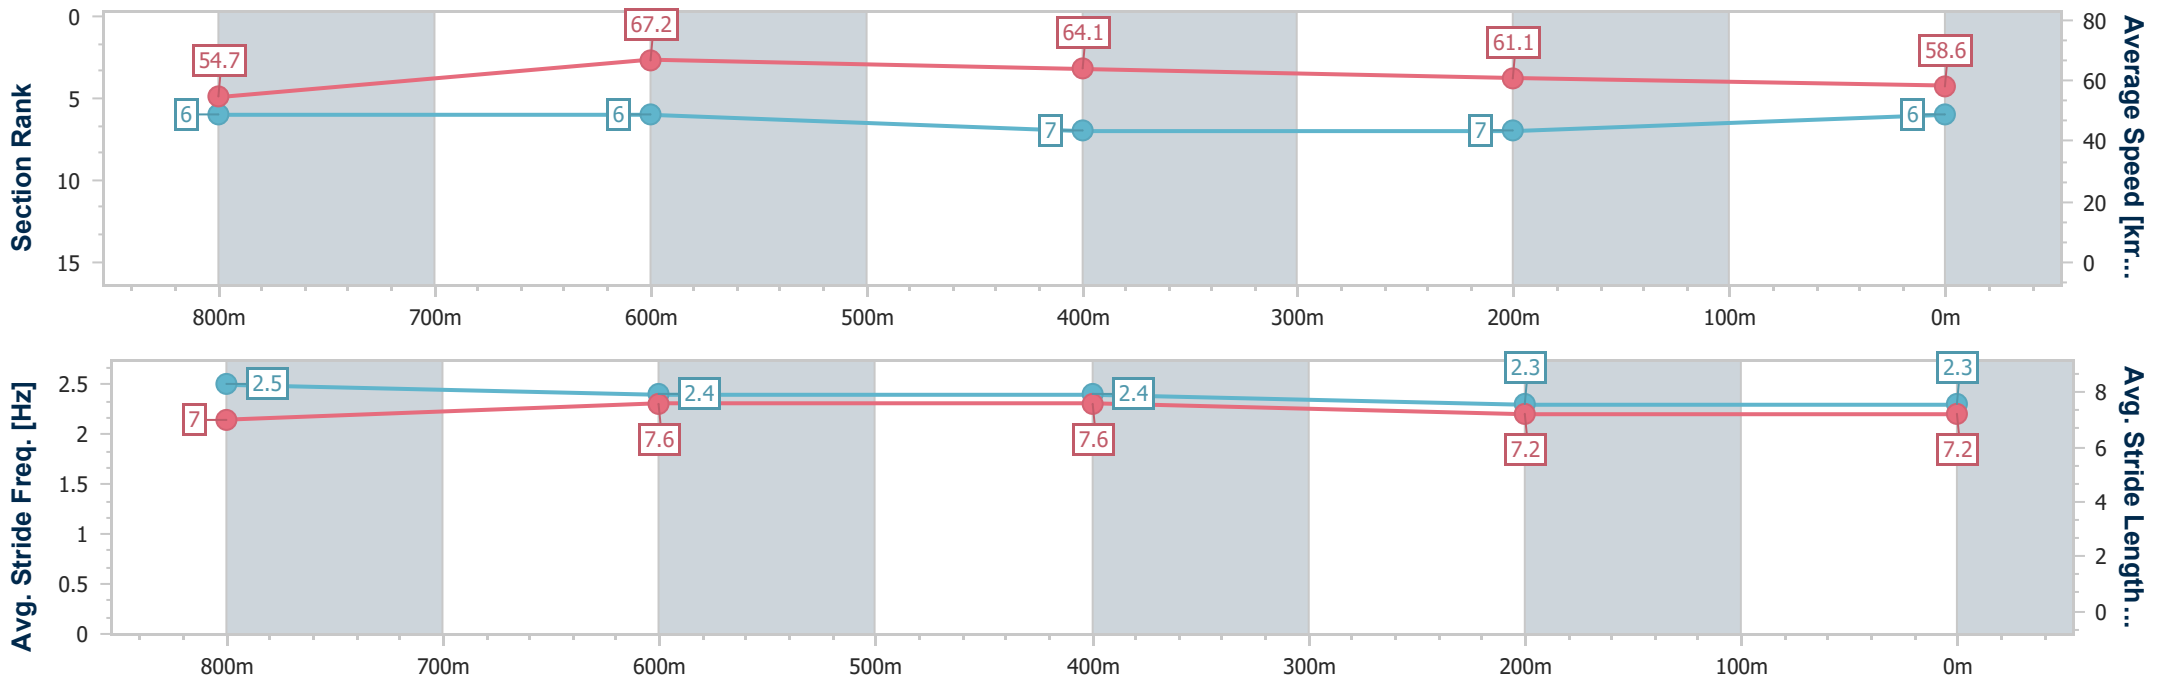

Sunshine Coast QLD Professional

Race 3: PROTECTORAL Maiden Plate - 1000m

26 December 2023 - 14:37

Track Rating: Soft 7, Weather: Overcast, Rail Position: +3m

Section	Overall	800m	600m	400m	200m
Section Times	1:00.05 [6] (0:13.14)	0:46.91 [6] (0:11.00)	0:35.91 [6] (0:11.83)	0:24.08 [7] (0:11.78)	0:12.30 [7] (0:12.30)
Average Speed [km/h]	54.7	67.2	64.1	61.1	58.6
Top Speed [km/h]	68.4	68.7	65.6	62.5	61.5
Avg. Dist. to Rail [m]	5.6	6.2	8.4	12.6	12.5
Avg. Stride Freq. [Hz]	2.5	2.4	2.4	2.3	2.3
Avg. Stride Length [m]	7.0	7.6	7.6	7.2	7.2

- [] Ranking at each section and finish
- .-.- No data available at this section
- NA No data available

Horse/Jockey Name	Inspired Shadows
Final Rank	7
Fastest Section Time (Section)	0:10.97 (800m)
Top Speed [km/h] (Section)	69.1 (800m)
Race State	Finished