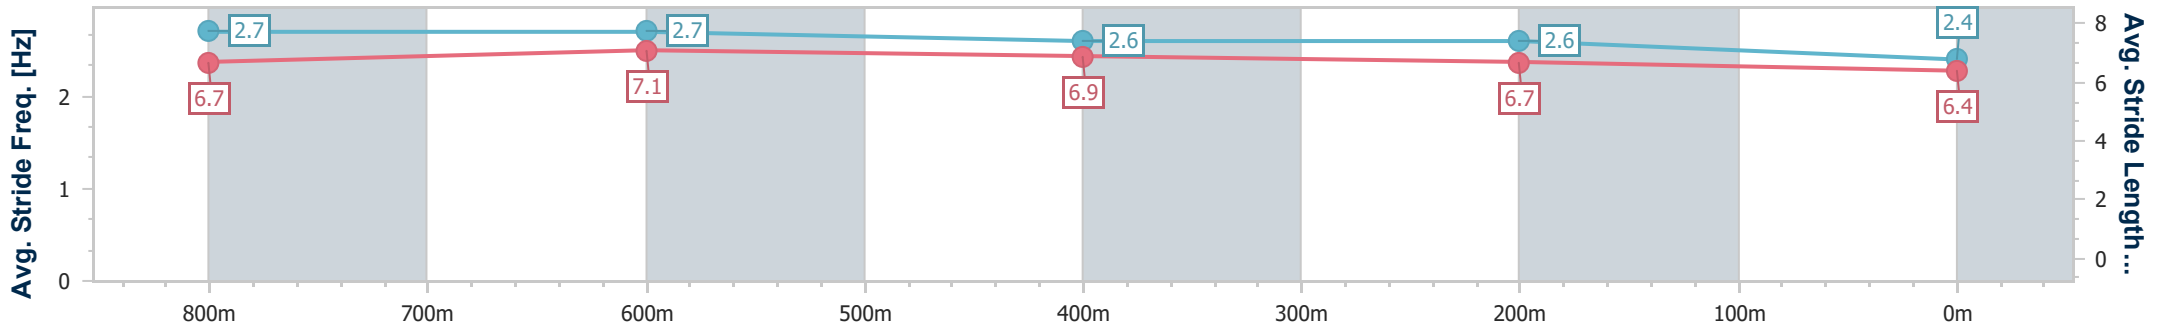

- [] Ranking at each section and finish
- .-.- No data available at this section
- NA No data available

Horse/Jockey Name	Be Careful
Final Rank	8
Fastest Section Time (Section)	0:10.80 (800m)
Top Speed [km/h] (Section)	70.8 (800m)
Race State	Finished

Sunshine Coast QLD Professional

Race 3: PROTECTORAL Maiden Plate - 1000m

26 December 2023 - 14:37

Track Rating: Soft 7, Weather: Overcast, Rail Position: +3m

Section	Overall	800m	600m	400m	200m
Section Times	1:00.17 [8] (0:12.79)	0:47.38 [3] (0:10.80)	0:36.58 [3] (0:11.78)	0:24.80 [3] (0:11.68)	0:13.12 [4] (0:13.12)
Average Speed [km/h]	56.4	68.2	64.8	61.5	54.9
Top Speed [km/h]	70.7	70.8	67.3	64.0	58.8
Avg. Dist. to Rail [m]	11.4	7.3	9.3	11.9	10.0
Avg. Stride Freq. [Hz]	2.7	2.7	2.6	2.6	2.4
Avg. Stride Length [m]	6.7	7.1	6.9	6.7	6.4

- [] Ranking at each section and finish
- .-.- No data available at this section
- NA No data available