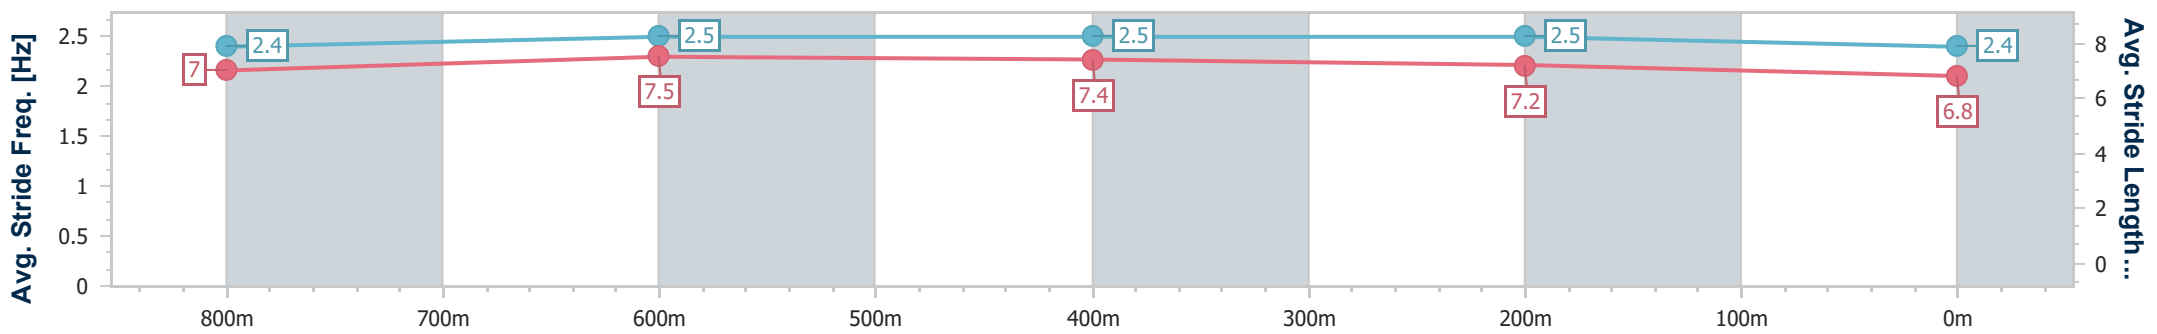

Sunshine Coast QLD Professional

Race 3: PROTECTORAL Maiden Plate - 1000m

26 December 2023 - 14:37

Track Rating: Soft 7, Weather: Overcast, Rail Position: +3m

Section	Overall	800m	600m	400m	200m
Section Times	0:59.48 [3] (0:13.39)	0:46.09 [8] (0:10.85)	0:35.24 [7] (0:11.49)	0:23.75 [5] (0:11.26)	0:12.49 [3] (0:12.49)
Average Speed [km/h]	53.9	68.4	67.5	63.8	57.6
Top Speed [km/h]	69.3	69.5	69.4	65.8	61.5
Avg. Dist. to Rail [m]	9.6	7.5	12.4	14.9	13.0
Avg. Stride Freq. [Hz]	2.4	2.5	2.5	2.5	2.4
Avg. Stride Length [m]	7.0	7.5	7.4	7.2	6.8