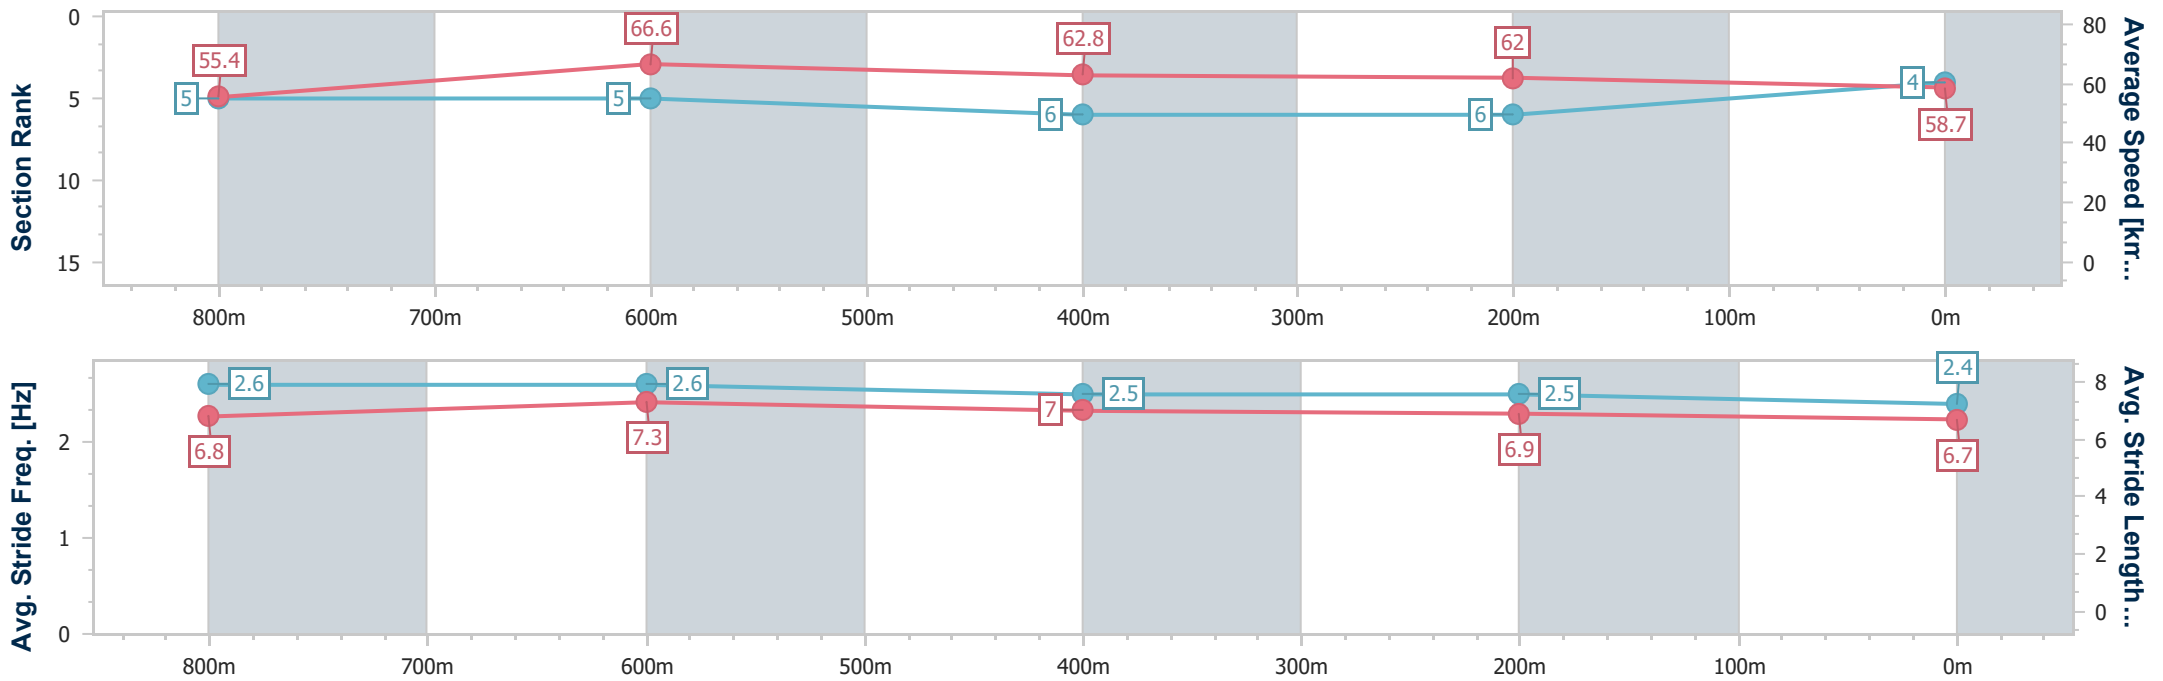

Sunshine Coast QLD Professional

Race 3: PROTECTORAL Maiden Plate - 1000m

26 December 2023 - 14:37

Track Rating: Soft 7, Weather: Overcast, Rail Position: +3m

Section	Overall	800m	600m	400m	200m
Section Times	0:59.67 [4] (0:13.00)	0:46.67 [5] (0:11.01)	0:35.66 [5] (0:11.79)	0:23.87 [6] (0:11.63)	0:12.24 [6] (0:12.24)
Average Speed [km/h]	55.4	66.6	62.8	62.0	58.7
Top Speed [km/h]	68.9	69.2	67.5	63.4	62.1
Avg. Dist. to Rail [m]	7.1	4.5	5.6	8.9	10.0
Avg. Stride Freq. [Hz]	2.6	2.6	2.5	2.5	2.4
Avg. Stride Length [m]	6.8	7.3	7.0	6.9	6.7

- [] Ranking at each section and finish
- .-.- No data available at this section
- NA No data available

Horse/Jockey Name	Zephalong
Final Rank	5
Fastest Section Time (Section)	0:10.91 (800m)
Top Speed [km/h] (Section)	69.3 (Overall)
Race State	Finished