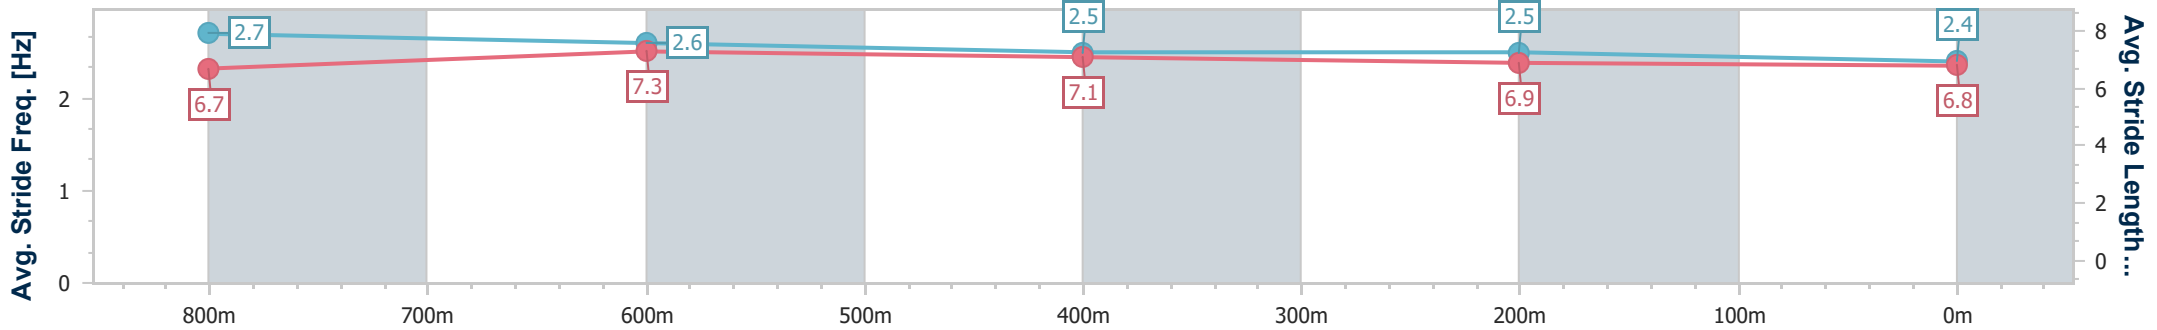

Sunshine Coast QLD Professional

Race 3: PROTECTORAL Maiden Plate - 1000m

26 December 2023 - 14:37

Track Rating: Soft 7, Weather: Overcast, Rail Position: +3m

Section	Overall	800m	600m	400m	200m
Section Times	0:59.77 [5] (0:12.89)	0:46.88 [4] (0:10.91)	0:35.97 [4] (0:11.87)	0:24.10 [4] (0:11.64)	0:12.46 [5] (0:12.46)
Average Speed [km/h]	56.1	67.3	63.9	62.0	57.8
Top Speed [km/h]	69.3	69.1	65.8	63.8	59.5
Avg. Dist. to Rail [m]	8.2	5.7	9.5	11.7	11.8
Avg. Stride Freq. [Hz]	2.7	2.6	2.5	2.5	2.4
Avg. Stride Length [m]	6.7	7.3	7.1	6.9	6.8