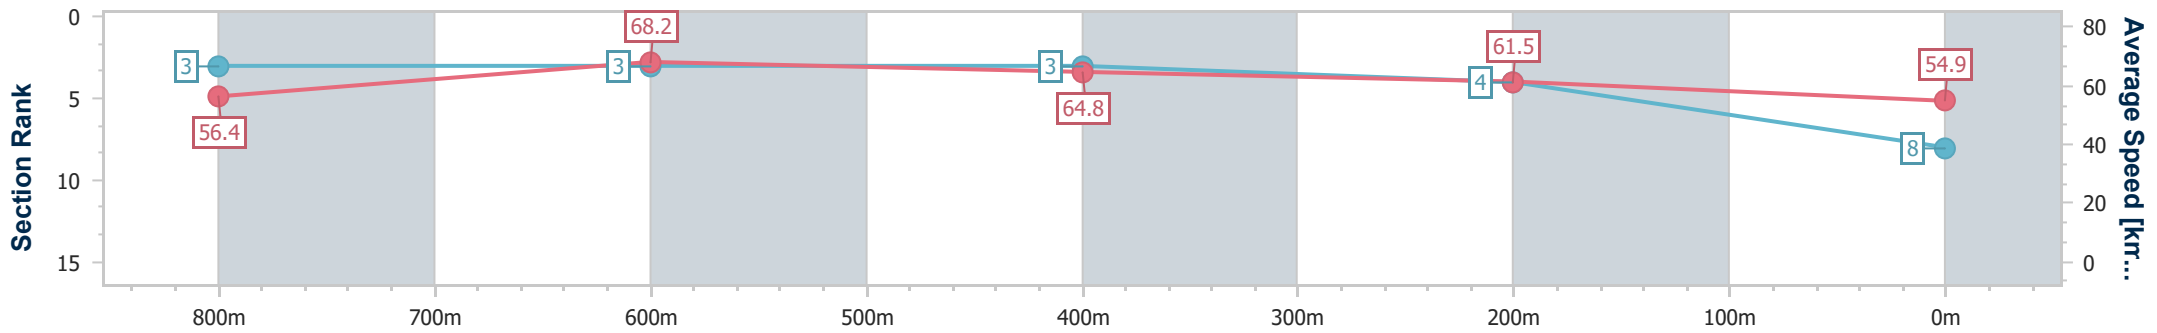

- [] Ranking at each section and finish
- .-.- No data available at this section
- NA No data available

Horse/Jockey Name	Be Careful
Final Rank	8
Fastest Section Time (Section)	0:10.80 (800m)
Top Speed [km/h] (Section)	70.8 (800m)
Race State	Finished

Sunshine Coast QLD Professional

Race 3: PROTECTORAL Maiden Plate - 1000m

26 December 2023 - 14:37

Track Rating: Soft 7, Weather: Overcast, Rail Position: +3m

Section	Overall	800m	600m	400m	200m
Section Times	1:00.17 [8] (0:12.79)	0:47.38 [3] (0:10.80)	0:36.58 [3] (0:11.78)	0:24.80 [3] (0:11.68)	0:13.12 [4] (0:13.12)
Average Speed [km/h]	56.4	68.2	64.8	61.5	54.9
Top Speed [km/h]	70.7	70.8	67.3	64.0	58.8
Avg. Dist. to Rail [m]	11.4	7.3	9.3	11.9	10.0
Avg. Stride Freq. [Hz]	2.7	2.7	2.6	2.6	2.4
Avg. Stride Length [m]	6.7	7.1	6.9	6.7	6.4

- [] Ranking at each section and finish
- .-.- No data available at this section
- NA No data available