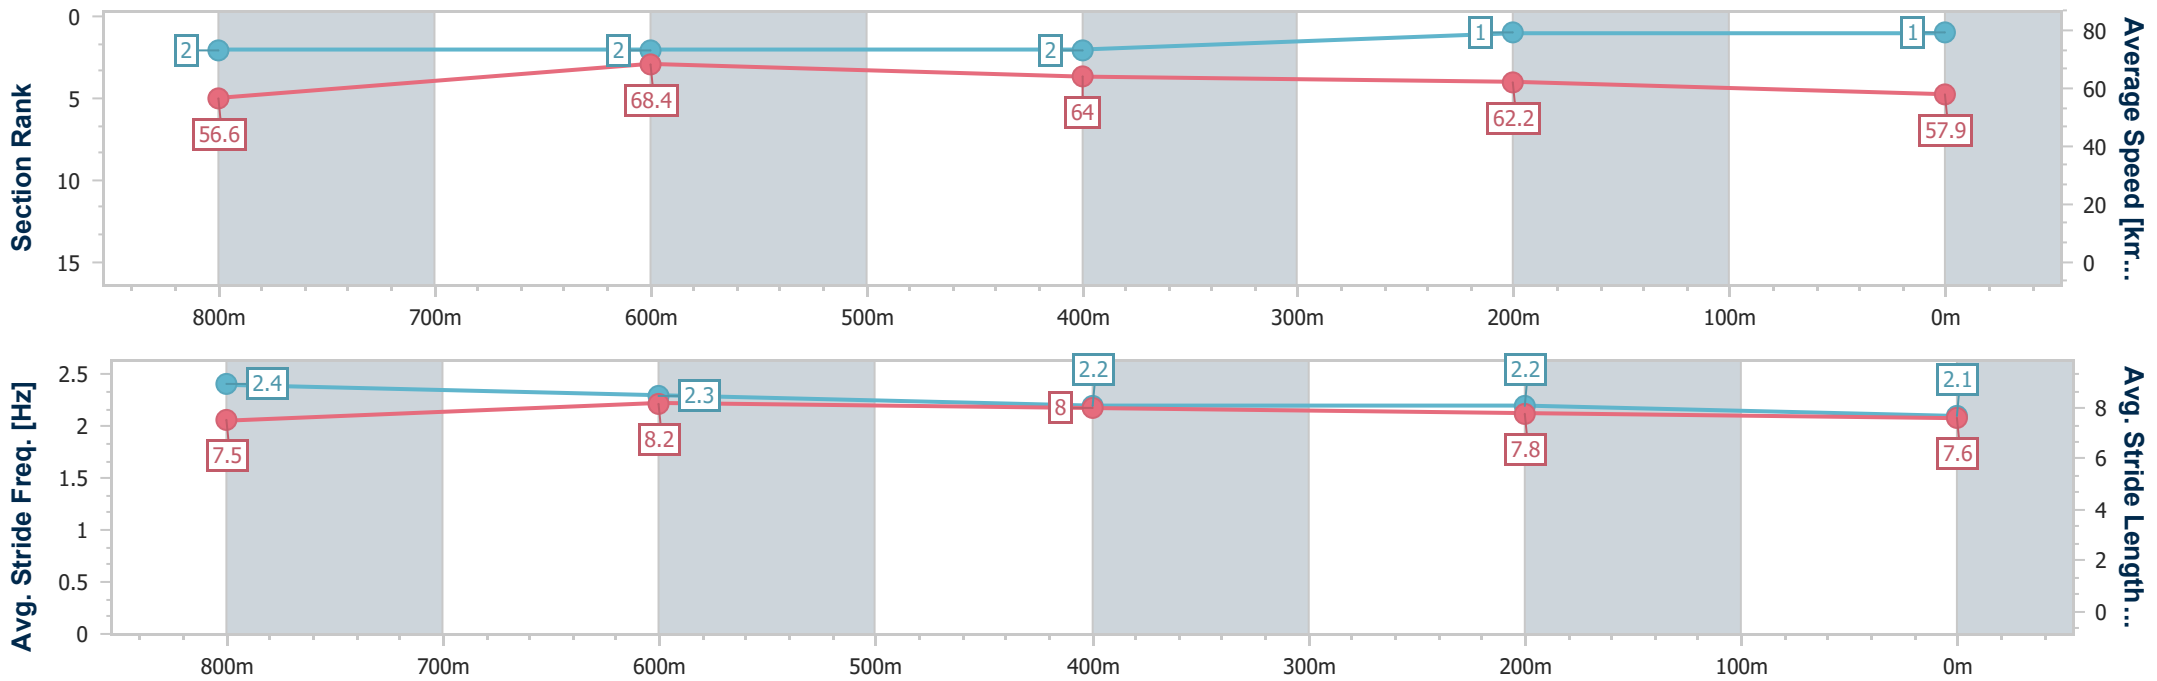

Sunshine Coast QLD Professional

Race 3: PROTECTORAL Maiden Plate - 1000m

26 December 2023 - 14:37

Track Rating: Soft 7, Weather: Overcast, Rail Position: +3m

Section	Overall	800m	600m	400m	200m
Section Times	0:59.29 [1] (0:12.72)	0:46.57 [2] (0:10.78)	0:35.79 [2] (0:11.78)	0:24.01 [2] (0:11.54)	0:12.47 [1] (0:12.47)
Average Speed [km/h]	56.6	68.4	64.0	62.2	57.9
Top Speed [km/h]	70.9	71.0	66.0	63.3	61.3
Avg. Dist. to Rail [m]	11.1	6.5	7.7	9.0	7.3
Avg. Stride Freq. [Hz]	2.4	2.3	2.2	2.2	2.1
Avg. Stride Length [m]	7.5	8.2	8.0	7.8	7.6