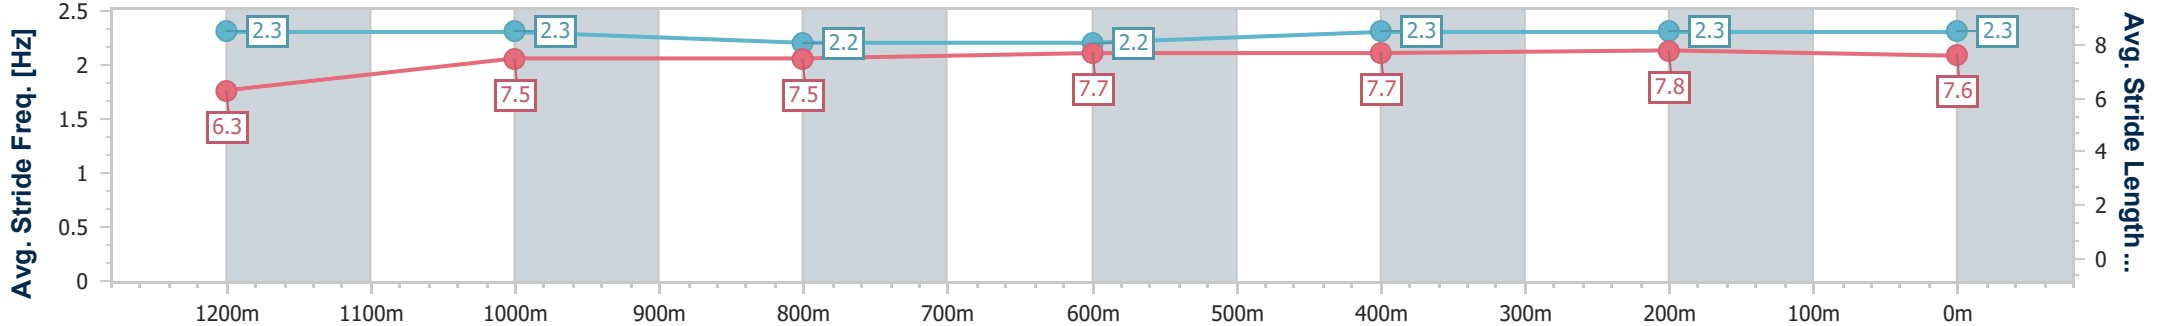

Eagle Farm QLD Professional
Race 10: EVA AIR EVERGREEN BENCHMARK 85 Handicap - 1400m

23 December 2023 - 17:53

Track Rating: Good 4, Weather: Fine, Rail Position: +4m Entire

BRISBANE RACING CLUB

Section	Overall	1200m	1000m	800m	600m	400m	200m
Section Times	1:23.52 [2] (0:14.13)	1:09.39 [2] (0:11.46)	0:57.93 [3] (0:12.15)	0:45.78 [3] (0:11.79)	0:33.99 [3] (0:11.34)	0:22.65 [3] (0:10.97)	0:11.68 [3] (0:11.68)
Average Speed [km/h]	51.1	63.0	59.8	61.7	63.8	65.6	61.8
Top Speed [km/h]	63.2	64.3	60.9	62.3	65.7	67.2	64.1
Avg. Dist. to Rail [m]	8.1	2.5	2.2	1.8	1.5	5.4	7.4
Avg. Stride Freq. [Hz]	2.3	2.3	2.2	2.2	2.3	2.3	2.3
Avg. Stride Length [m]	6.3	7.5	7.5	7.7	7.7	7.8	7.6