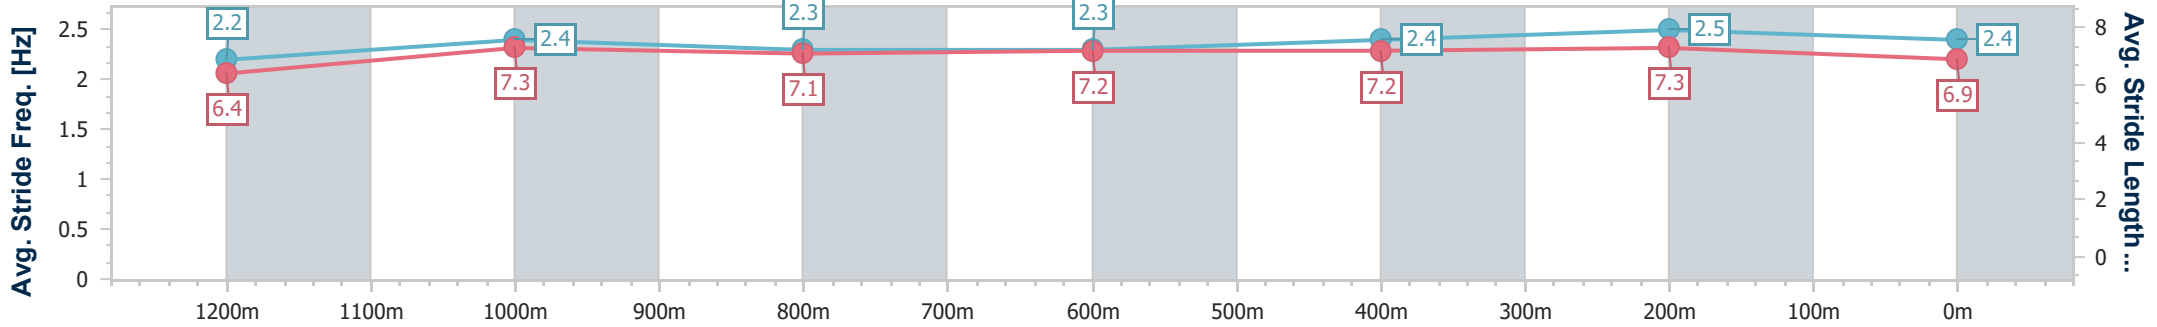

Eagle Farm QLD Professional
 Race 10: EVA AIR EVERGREEN BENCHMARK 85 Handicap - 1400m
 23 December 2023 - 17:53
 Track Rating: Good 4, Weather: Fine, Rail Position: +4m Entire

BRISBANE RACING CLUB

Section	Overall	1200m	1000m	800m	600m	400m	200m
Section Times	1:24.35 [10] (0:14.65)	1:09.70 [11] (0:11.45)	0:58.25 [11] (0:12.15)	0:46.10 [10] (0:11.88)	0:34.22 [9] (0:11.23)	0:22.99 [8] (0:10.93)	0:12.06 [7] (0:12.06)
Average Speed [km/h]	49.2	63.1	60.0	61.3	64.5	66.0	59.7
Top Speed [km/h]	63.1	64.0	61.1	62.0	67.2	67.7	63.8
Avg. Dist. to Rail [m]	3.9	2.7	2.7	2.1	1.3	4.5	6.1
Avg. Stride Freq. [Hz]	2.1	2.2	2.2	2.2	2.3	2.4	2.3
Avg. Stride Length [m]	6.4	7.8	7.7	7.7	7.8	7.6	7.2

- [] Ranking at each section and finish
- .-.- No data available at this section
- NA No data available

Horse/Jockey Name	Couldn't Refuse
Final Rank	11
Fastest Section Time (Section)	0:11.13 (400m)
Top Speed [km/h] (Section)	65.6 (400m)
Race State	Finished

Eagle Farm QLD Professional
 Race 10: EVA AIR EVERGREEN BENCHMARK 85 Handicap - 1400m
 23 December 2023 - 17:53
 Track Rating: Good 4, Weather: Fine, Rail Position: +4m Entire

BRISBANE RACING CLUB

Section	Overall	1200m	1000m	800m	600m	400m	200m
Section Times	1:24.46 [11] (0:14.16)	1:10.30 [3] (0:11.61)	0:58.69 [5] (0:12.06)	0:46.63 [4] (0:11.87)	0:34.76 [4] (0:11.51)	0:23.25 [5] (0:11.13)	0:12.12 [8] (0:12.12)
Average Speed [km/h]	51.0	62.0	60.3	60.9	62.5	64.8	59.4
Top Speed [km/h]	61.6	63.2	62.2	62.2	64.7	65.6	62.2
Avg. Dist. to Rail [m]	2.1	1.5	1.7	0.7	0.5	0.8	1.8
Avg. Stride Freq. [Hz]	2.2	2.4	2.3	2.3	2.4	2.5	2.4
Avg. Stride Length [m]	6.4	7.3	7.1	7.2	7.2	7.3	6.9