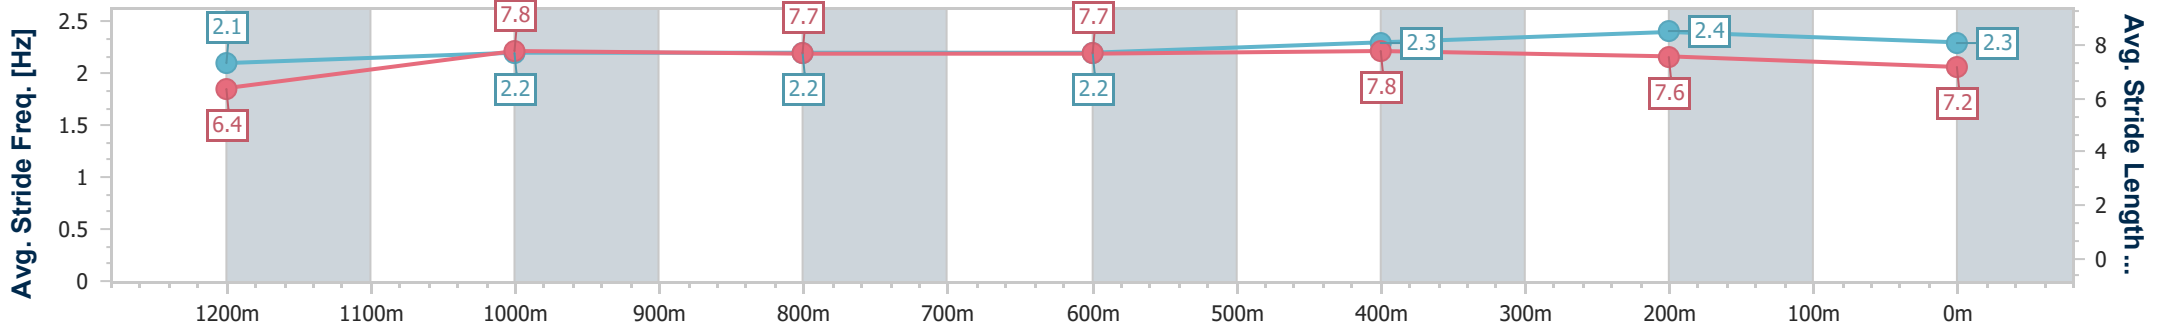

Eagle Farm QLD Professional
 Race 10: EVA AIR EVERGREEN BENCHMARK 85 Handicap - 1400m
 23 December 2023 - 17:53
 Track Rating: Good 4, Weather: Fine, Rail Position: +4m Entire

BRISBANE RACING CLUB

Section	Overall	1200m	1000m	800m	600m	400m	200m
Section Times	1:24.33 [9] (0:14.47)	1:09.86 [9] (0:11.62)	0:58.24 [9] (0:12.14)	0:46.10 [9] (0:11.95)	0:34.15 [10] (0:11.35)	0:22.80 [11] (0:10.96)	0:11.84 [9] (0:11.84)
Average Speed [km/h]	49.8	62.0	60.1	60.5	64.0	65.7	60.9
Top Speed [km/h]	61.3	63.7	60.8	61.1	65.8	67.1	64.4
Avg. Dist. to Rail [m]	4.0	3.4	2.1	1.0	2.2	8.8	7.7
Avg. Stride Freq. [Hz]	2.3	2.3	2.2	2.2	2.3	2.5	2.4
Avg. Stride Length [m]	6.0	7.4	7.4	7.5	7.6	7.3	7.2

- [] Ranking at each section and finish
- .-.- No data available at this section
- NA No data available

Horse/Jockey Name	Starvirgo
Final Rank	10
Fastest Section Time (Section)	0:10.93 (400m)
Top Speed [km/h] (Section)	67.7 (400m)
Race State	Finished

Eagle Farm QLD Professional
 Race 10: EVA AIR EVERGREEN BENCHMARK 85 Handicap - 1400m
 23 December 2023 - 17:53
 Track Rating: Good 4, Weather: Fine, Rail Position: +4m Entire

BRISBANE RACING CLUB

Section	Overall	1200m	1000m	800m	600m	400m	200m
Section Times	1:24.35 [10] (0:14.65)	1:09.70 [11] (0:11.45)	0:58.25 [11] (0:12.15)	0:46.10 [10] (0:11.88)	0:34.22 [9] (0:11.23)	0:22.99 [8] (0:10.93)	0:12.06 [7] (0:12.06)
Average Speed [km/h]	49.2	63.1	60.0	61.3	64.5	66.0	59.7
Top Speed [km/h]	63.1	64.0	61.1	62.0	67.2	67.7	63.8
Avg. Dist. to Rail [m]	3.9	2.7	2.7	2.1	1.3	4.5	6.1
Avg. Stride Freq. [Hz]	2.1	2.2	2.2	2.2	2.3	2.4	2.3
Avg. Stride Length [m]	6.4	7.8	7.7	7.7	7.8	7.6	7.2