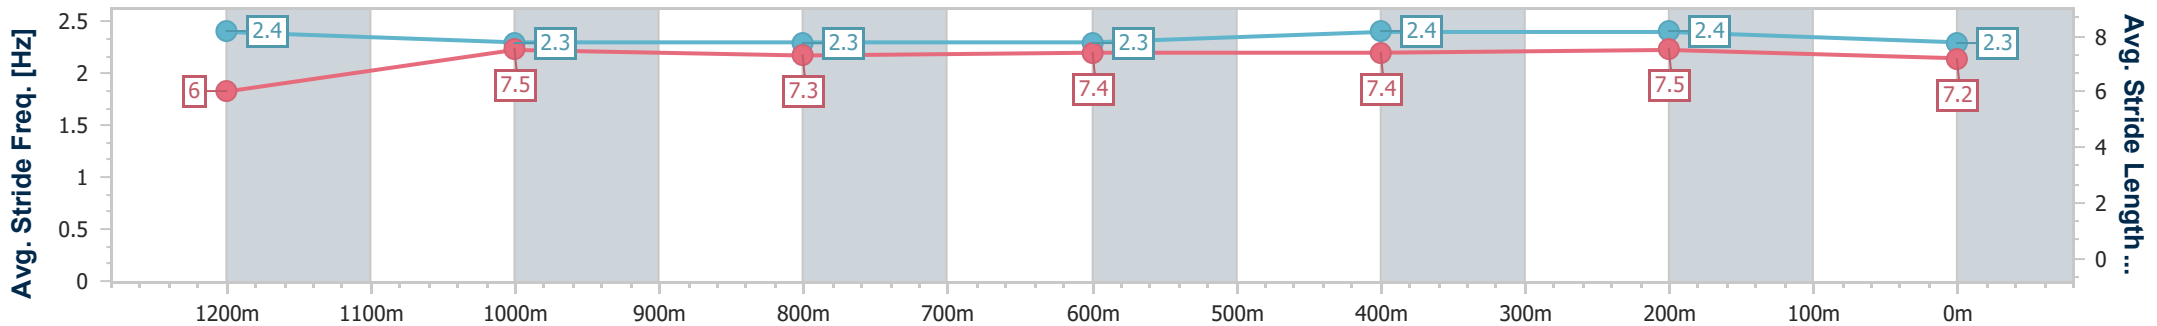

Eagle Farm QLD Professional
 Race 10: EVA AIR EVERGREEN BENCHMARK 85 Handicap - 1400m
 23 December 2023 - 17:53
 Track Rating: Good 4, Weather: Fine, Rail Position: +4m Entire

BRISBANE RACING CLUB

Section	Overall	1200m	1000m	800m	600m	400m	200m
Section Times	1:24.46 [11] (0:14.16)	1:10.30 [3] (0:11.61)	0:58.69 [5] (0:12.06)	0:46.63 [4] (0:11.87)	0:34.76 [4] (0:11.51)	0:23.25 [5] (0:11.13)	0:12.12 [8] (0:12.12)
Average Speed [km/h]	51.0	62.0	60.3	60.9	62.5	64.8	59.4
Top Speed [km/h]	61.6	63.2	62.2	62.2	64.7	65.6	62.2
Avg. Dist. to Rail [m]	2.1	1.5	1.7	0.7	0.5	0.8	1.8
Avg. Stride Freq. [Hz]	2.2	2.4	2.3	2.3	2.4	2.5	2.4
Avg. Stride Length [m]	6.4	7.3	7.1	7.2	7.2	7.3	6.9

- [] Ranking at each section and finish
- .-.- No data available at this section
- NA No data available

Horse/Jockey Name	Stuck With You
Final Rank	12
Fastest Section Time (Section)	0:11.24 (400m)
Top Speed [km/h] (Section)	65.9 (600m)
Race State	Finished

Eagle Farm QLD Professional
 Race 10: EVA AIR EVERGREEN BENCHMARK 85 Handicap - 1400m
 23 December 2023 - 17:53
 Track Rating: Good 4, Weather: Fine, Rail Position: +4m Entire

BRISBANE RACING CLUB

Section	Overall	1200m	1000m	800m	600m	400m	200m
Section Times	1:24.85 [12] (0:14.40)	1:10.45 [8] (0:11.49)	0:58.96 [6] (0:12.19)	0:46.77 [8] (0:11.81)	0:34.96 [7] (0:11.46)	0:23.50 [7] (0:11.24)	0:12.26 [11] (0:12.26)
Average Speed [km/h]	50.2	62.8	60.4	61.5	63.5	64.1	58.7
Top Speed [km/h]	63.4	64.4	61.3	62.5	65.9	65.0	62.5
Avg. Dist. to Rail [m]	7.4	4.0	3.6	2.4	2.5	7.3	7.0
Avg. Stride Freq. [Hz]	2.4	2.3	2.3	2.3	2.4	2.4	2.3
Avg. Stride Length [m]	6.0	7.5	7.3	7.4	7.4	7.5	7.2