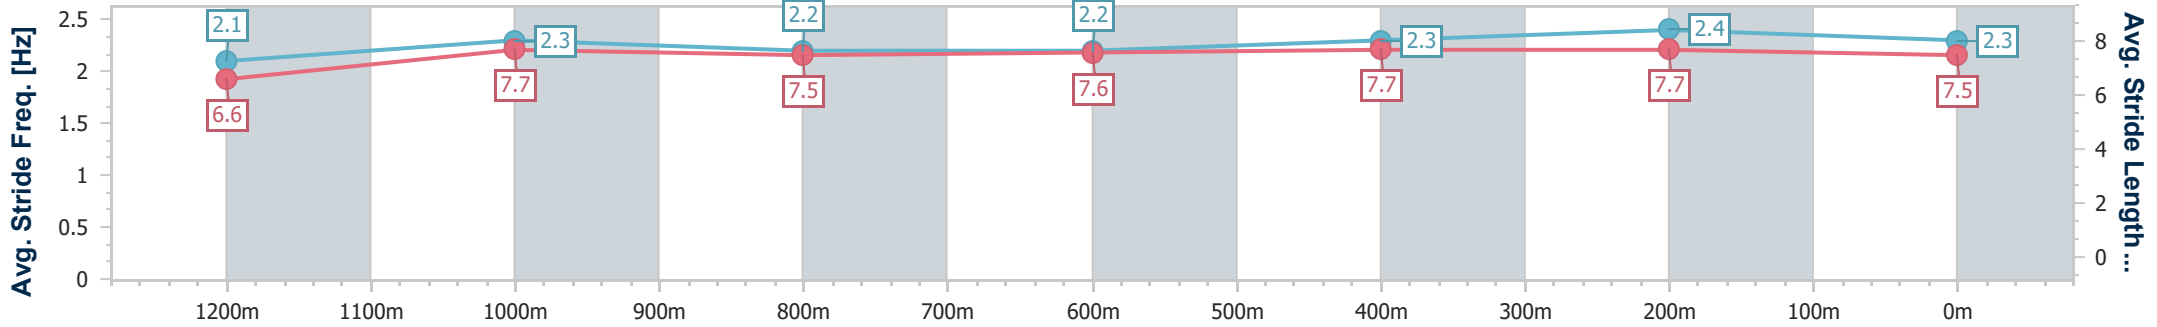

Horse/Jockey Name	Light Of Boom
Final Rank	3
Fastest Section Time (Section)	0:10.85 (400m)
Top Speed [km/h] (Section)	67.2 (400m)
Race State	Finished

Eagle Farm QLD Professional
Race 10: EVA AIR EVERGREEN BENCHMARK 85 Handicap - 1400m
23 December 2023 - 17:53
Track Rating: Good 4, Weather: Fine, Rail Position: +4m Entire

BRISBANE RACING CLUB

Section	Overall	1200m	1000m	800m	600m	400m	200m
Section Times	1:23.94 [3] (0:14.38)	1:09.56 [7] (0:11.51)	0:58.05 [6] (0:12.19)	0:45.86 [7] (0:11.98)	0:33.88 [8] (0:11.36)	0:22.52 [9] (0:10.85)	0:11.67 [6]
Average Speed [km/h]	50.3	62.5	60.0	60.8	63.9	66.3	61.7
Top Speed [km/h]	62.2	64.0	61.1	61.5	65.6	67.2	65.2
Avg. Dist. to Rail [m]	2.1	3.8	3.4	2.1	1.2	4.4	3.9
Avg. Stride Freq. [Hz]	2.1	2.3	2.2	2.2	2.3	2.4	2.3
Avg. Stride Length [m]	6.6	7.7	7.5	7.6	7.7	7.7	7.5

- [ ] Ranking at each section and finish
- -.-.- No data available at this section
- NA No data available