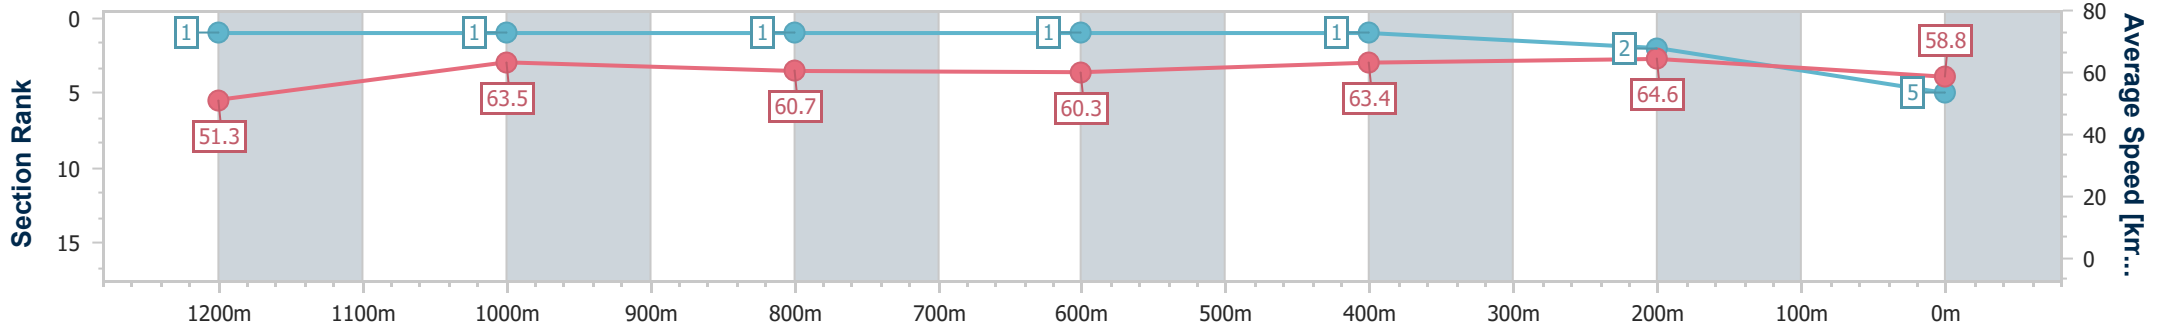

Eagle Farm QLD Professional
Race 10: EVA AIR EVERGREEN BENCHMARK 85 Handicap - 1400m

23 December 2023 - 17:53

Track Rating: Good 4, Weather: Fine, Rail Position: +4m Entire

BRISBANE RACING CLUB

Section	Overall	1200m	1000m	800m	600m	400m	200m
Section Times	1:23.94 [4] (0:14.26)	1:09.68 [5] (0:11.49)	0:58.19 [4] (0:12.14)	0:46.05 [5] (0:11.87)	0:34.18 [5] (0:11.26)	0:22.92 [4] (0:11.04)	0:11.88 [4] (0:11.88)
Average Speed [km/h]	50.7	62.5	59.8	61.1	64.8	65.3	60.5
Top Speed [km/h]	62.9	63.8	61.9	62.5	66.3	67.0	64.3
Avg. Dist. to Rail [m]	3.4	1.1	1.6	1.9	2.3	6.9	7.9
Avg. Stride Freq. [Hz]	2.2	2.3	2.2	2.2	2.3	2.4	2.3
Avg. Stride Length [m]	6.3	7.5	7.5	7.6	7.8	7.6	7.3

- [] Ranking at each section and finish
- .-.- No data available at this section
- NA No data available

Horse/Jockey Name	Regal Pom
Final Rank	5
Fastest Section Time (Section)	0:11.12 (400m)
Top Speed [km/h] (Section)	66.0 (400m)
Race State	Finished

Eagle Farm QLD Professional
 Race 10: EVA AIR EVERGREEN BENCHMARK 85 Handicap - 1400m
 23 December 2023 - 17:53
 Track Rating: Good 4, Weather: Fine, Rail Position: +4m Entire

BRISBANE
RACING CLUB

Section	Overall	1200m	1000m	800m	600m	400m	200m
Section Times	1:23.95 [5] (0:14.07)	1:09.88 [1] (0:11.32)	0:58.56 [1] (0:11.86)	0:46.70 [1] (0:11.93)	0:34.77 [1] (0:11.38)	0:23.39 [1] (0:11.12)	0:12.27 [2] (0:12.27)
Average Speed [km/h]	51.3	63.5	60.7	60.3	63.4	64.6	58.8
Top Speed [km/h]	64.1	65.3	61.7	61.1	65.5	66.0	61.6
Avg. Dist. to Rail [m]	6.0	0.9	0.2	0.2	0.6	4.6	5.3
Avg. Stride Freq. [Hz]	2.2	2.3	2.3	2.3	2.3	2.5	2.3
Avg. Stride Length [m]	6.7	7.6	7.4	7.4	7.5	7.3	7.0