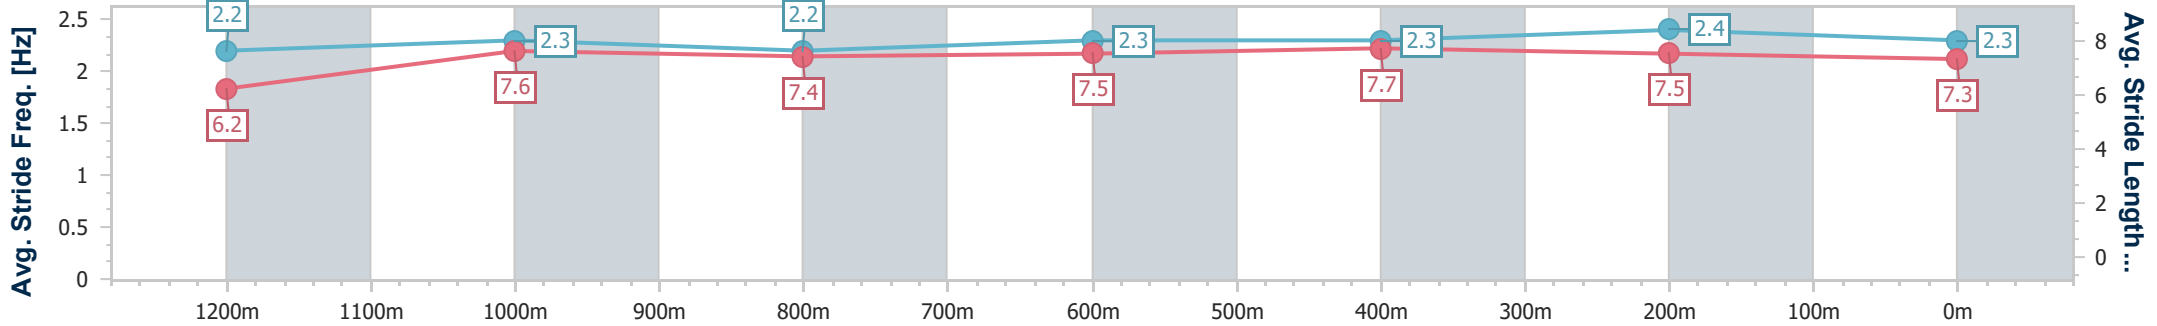

Eagle Farm QLD Professional
 Race 10: EVA AIR EVERGREEN BENCHMARK 85 Handicap - 1400m
 23 December 2023 - 17:53
 Track Rating: Good 4, Weather: Fine, Rail Position: +4m Entire

BRISBANE
 RACING CLUB

Section	Overall	1200m	1000m	800m	600m	400m	200m
Section Times	1:24.22 [7] (0:14.74)	1:09.48 [12] (0:11.58)	0:57.90 [12] (0:12.20)	0:45.70 [12] (0:11.90)	0:33.80 [13] (0:11.31)	0:22.49 [13] (0:10.94)	0:11.55 [12] (0:11.55)
Average Speed [km/h]	49.0	62.3	59.2	60.8	64.1	65.9	62.3
Top Speed [km/h]	61.7	64.7	60.9	61.6	65.7	66.7	64.5
Avg. Dist. to Rail [m]	1.9	1.3	0.9	0.8	1.6	2.2	1.5
Avg. Stride Freq. [Hz]	2.1	2.2	2.2	2.2	2.3	2.3	2.3
Avg. Stride Length [m]	6.4	7.8	7.6	7.7	7.8	7.9	7.7

- [] Ranking at each section and finish
- .-.- No data available at this section
- NA No data available

Horse/Jockey Name	Flash Aah
Final Rank	8
Fastest Section Time (Section)	0:10.88 (400m)
Top Speed [km/h] (Section)	67.2 (400m)
Race State	Finished

Eagle Farm QLD Professional
 Race 10: EVA AIR EVERGREEN BENCHMARK 85 Handicap - 1400m
 23 December 2023 - 17:53
 Track Rating: Good 4, Weather: Fine, Rail Position: +4m Entire

BRISBANE RACING CLUB

Section	Overall	1200m	1000m	800m	600m	400m	200m
Section Times	1:24.32 [8] (0:14.77)	1:09.55 [13] (0:11.57)	0:57.98 [13] (0:12.22)	0:45.76 [13] (0:11.79)	0:33.97 [12] (0:11.34)	0:22.63 [12] (0:10.88)	0:11.75 [10] (0:11.75)
Average Speed [km/h]	48.9	62.5	59.6	61.9	64.7	66.0	61.3
Top Speed [km/h]	62.0	62.8	62.1	62.9	67.1	67.2	64.5
Avg. Dist. to Rail [m]	8.0	3.7	2.6	2.7	3.7	6.8	7.2
Avg. Stride Freq. [Hz]	2.2	2.3	2.2	2.3	2.3	2.4	2.3
Avg. Stride Length [m]	6.2	7.6	7.4	7.5	7.7	7.5	7.3