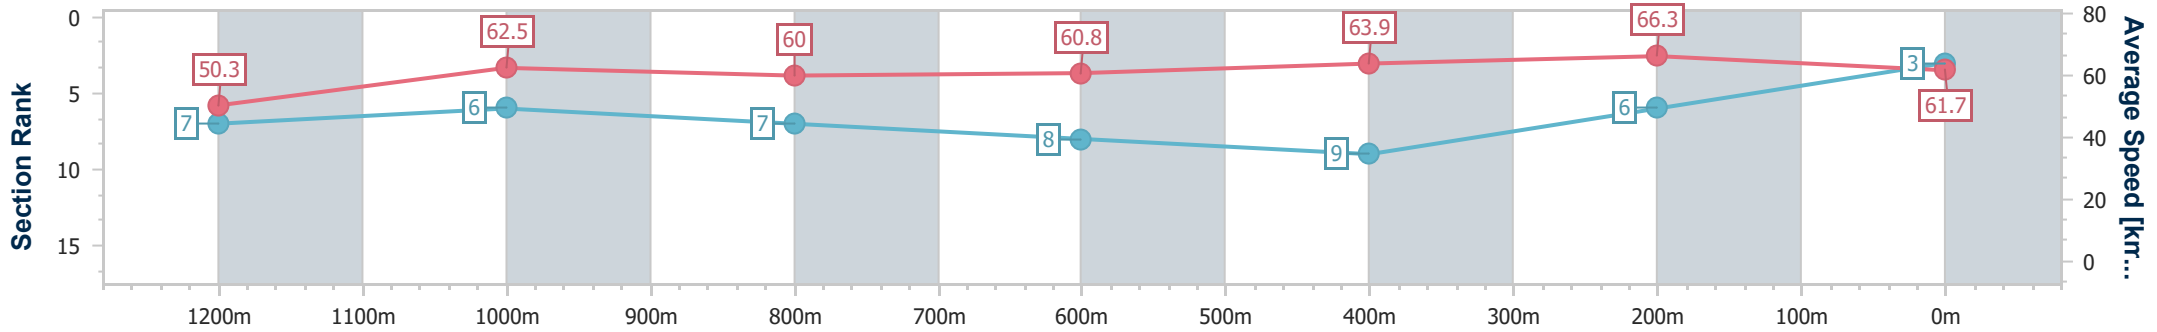

- [] Ranking at each section and finish
- .-.- No data available at this section
- NA No data available

Horse/Jockey Name	Light Of Boom
Final Rank	3
Fastest Section Time (Section)	0:10.85 (400m)
Top Speed [km/h] (Section)	67.2 (400m)
Race State	Finished

Eagle Farm QLD Professional
 Race 10: EVA AIR EVERGREEN BENCHMARK 85 Handicap - 1400m
 23 December 2023 - 17:53
 Track Rating: Good 4, Weather: Fine, Rail Position: +4m Entire

BRISBANE RACING CLUB

Section	Overall	1200m	1000m	800m	600m	400m	200m
Section Times	1:23.94 [3] (0:14.38)	1:09.56 [7] (0:11.51)	0:58.05 [6] (0:12.19)	0:45.86 [7] (0:11.98)	0:33.88 [8] (0:11.36)	0:22.52 [9] (0:10.85)	0:11.67 [6]
Average Speed [km/h]	50.3	62.5	60.0	60.8	63.9	66.3	61.7
Top Speed [km/h]	62.2	64.0	61.1	61.5	65.6	67.2	65.2
Avg. Dist. to Rail [m]	2.1	3.8	3.4	2.1	1.2	4.4	3.9
Avg. Stride Freq. [Hz]	2.1	2.3	2.2	2.2	2.3	2.4	2.3
Avg. Stride Length [m]	6.6	7.7	7.5	7.6	7.7	7.7	7.5