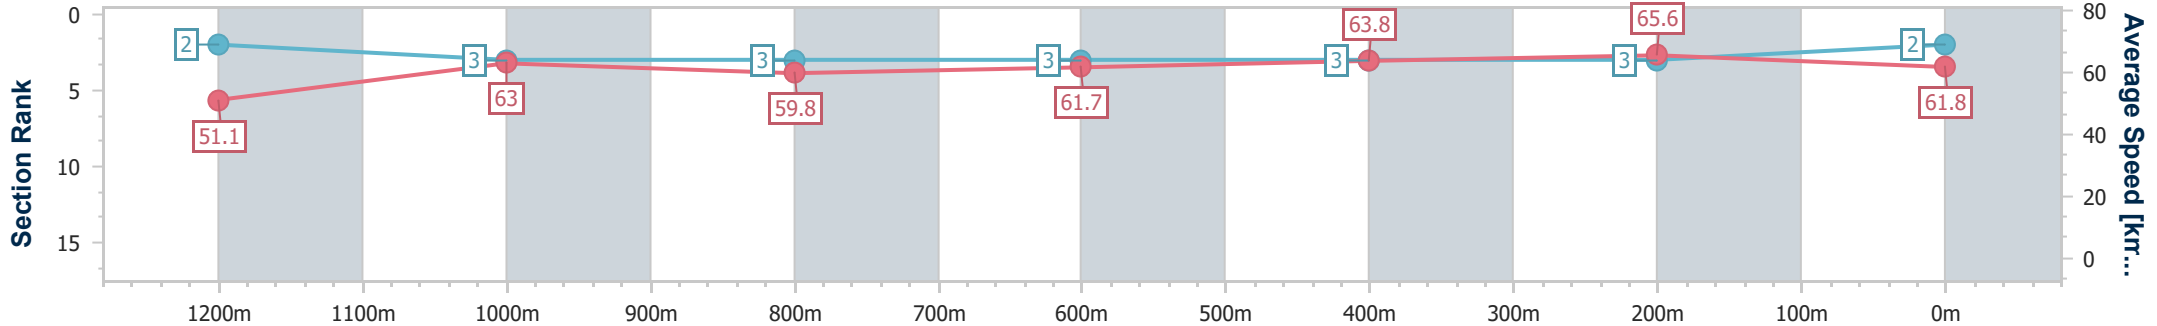

Eagle Farm QLD Professional
Race 10: EVA AIR EVERGREEN BENCHMARK 85 Handicap - 1400m

23 December 2023 - 17:53

Track Rating: Good 4, Weather: Fine, Rail Position: +4m Entire

BRISBANE RACING CLUB

Section	Overall	1200m	1000m	800m	600m	400m	200m
Section Times	1:23.52 [2] (0:14.13)	1:09.39 [2] (0:11.46)	0:57.93 [3] (0:12.15)	0:45.78 [3] (0:11.79)	0:33.99 [3] (0:11.34)	0:22.65 [3] (0:10.97)	0:11.68 [3] (0:11.68)
Average Speed [km/h]	51.1	63.0	59.8	61.7	63.8	65.6	61.8
Top Speed [km/h]	63.2	64.3	60.9	62.3	65.7	67.2	64.1
Avg. Dist. to Rail [m]	8.1	2.5	2.2	1.8	1.5	5.4	7.4
Avg. Stride Freq. [Hz]	2.3	2.3	2.2	2.2	2.3	2.3	2.3
Avg. Stride Length [m]	6.3	7.5	7.5	7.7	7.7	7.8	7.6