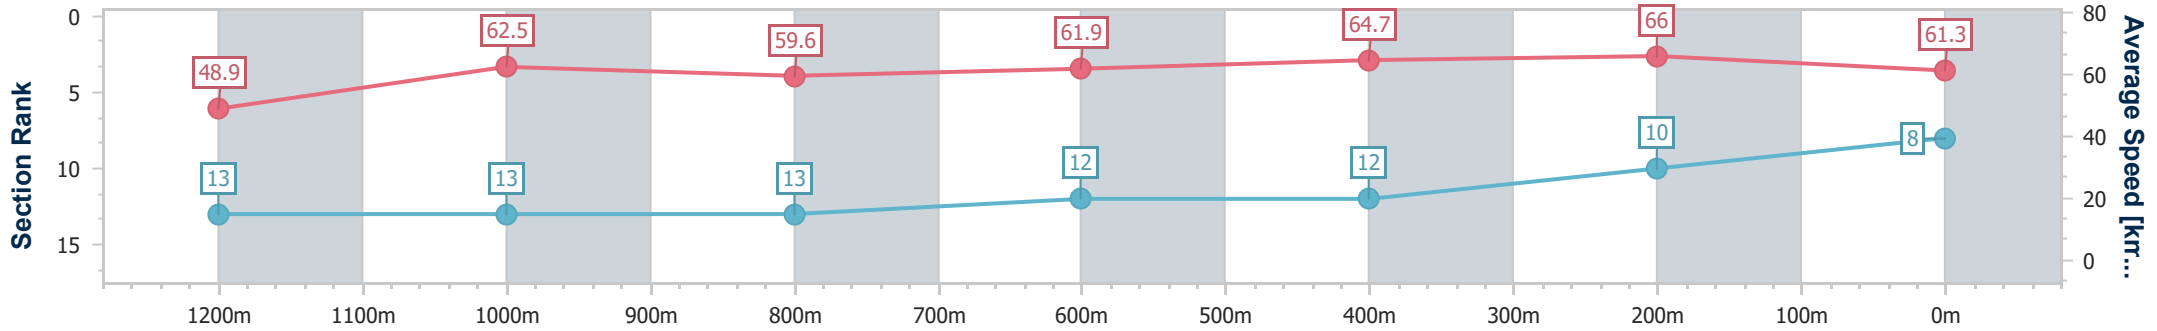

Eagle Farm QLD Professional
 Race 10: EVA AIR EVERGREEN BENCHMARK 85 Handicap - 1400m
 23 December 2023 - 17:53
 Track Rating: Good 4, Weather: Fine, Rail Position: +4m Entire

BRISBANE
 RACING CLUB

Section	Overall	1200m	1000m	800m	600m	400m	200m
Section Times	1:24.22 [7] (0:14.74)	1:09.48 [12] (0:11.58)	0:57.90 [12] (0:12.20)	0:45.70 [12] (0:11.90)	0:33.80 [13] (0:11.31)	0:22.49 [13] (0:10.94)	0:11.55 [12] (0:11.55)
Average Speed [km/h]	49.0	62.3	59.2	60.8	64.1	65.9	62.3
Top Speed [km/h]	61.7	64.7	60.9	61.6	65.7	66.7	64.5
Avg. Dist. to Rail [m]	1.9	1.3	0.9	0.8	1.6	2.2	1.5
Avg. Stride Freq. [Hz]	2.1	2.2	2.2	2.2	2.3	2.3	2.3
Avg. Stride Length [m]	6.4	7.8	7.6	7.7	7.8	7.9	7.7

- [] Ranking at each section and finish
- .-.- No data available at this section
- NA No data available

Horse/Jockey Name	Flash Aah
Final Rank	8
Fastest Section Time (Section)	0:10.88 (400m)
Top Speed [km/h] (Section)	67.2 (400m)
Race State	Finished

Eagle Farm QLD Professional
 Race 10: EVA AIR EVERGREEN BENCHMARK 85 Handicap - 1400m
 23 December 2023 - 17:53
 Track Rating: Good 4, Weather: Fine, Rail Position: +4m Entire

BRISBANE RACING CLUB

Section	Overall	1200m	1000m	800m	600m	400m	200m
Section Times	1:24.32 [8] (0:14.77)	1:09.55 [13] (0:11.57)	0:57.98 [13] (0:12.22)	0:45.76 [13] (0:11.79)	0:33.97 [12] (0:11.34)	0:22.63 [12] (0:10.88)	0:11.75 [10] (0:11.75)
Average Speed [km/h]	48.9	62.5	59.6	61.9	64.7	66.0	61.3
Top Speed [km/h]	62.0	62.8	62.1	62.9	67.1	67.2	64.5
Avg. Dist. to Rail [m]	8.0	3.7	2.6	2.7	3.7	6.8	7.2
Avg. Stride Freq. [Hz]	2.2	2.3	2.2	2.3	2.3	2.4	2.3
Avg. Stride Length [m]	6.2	7.6	7.4	7.5	7.7	7.5	7.3