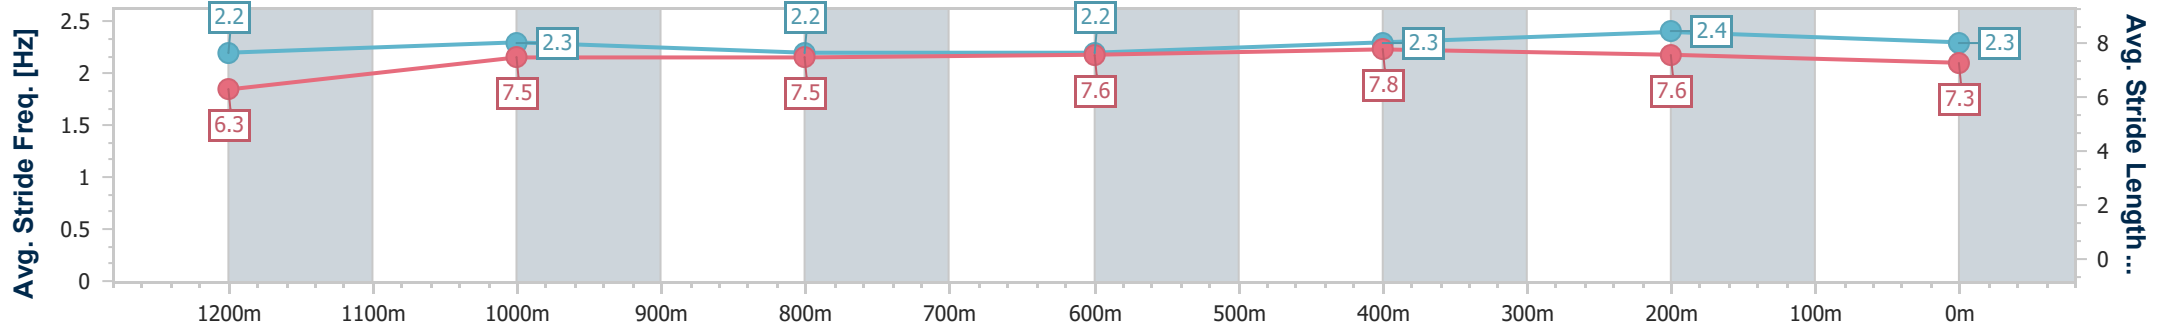

Eagle Farm QLD Professional
Race 10: EVA AIR EVERGREEN BENCHMARK 85 Handicap - 1400m

23 December 2023 - 17:53

Track Rating: Good 4, Weather: Fine, Rail Position: +4m Entire

BRISBANE RACING CLUB

Section	Overall	1200m	1000m	800m	600m	400m	200m
Section Times	1:23.94 [4] (0:14.26)	1:09.68 [5] (0:11.49)	0:58.19 [4] (0:12.14)	0:46.05 [5] (0:11.87)	0:34.18 [5] (0:11.26)	0:22.92 [4] (0:11.04)	0:11.88 [4] (0:11.88)
Average Speed [km/h]	50.7	62.5	59.8	61.1	64.8	65.3	60.5
Top Speed [km/h]	62.9	63.8	61.9	62.5	66.3	67.0	64.3
Avg. Dist. to Rail [m]	3.4	1.1	1.6	1.9	2.3	6.9	7.9
Avg. Stride Freq. [Hz]	2.2	2.3	2.2	2.2	2.3	2.4	2.3
Avg. Stride Length [m]	6.3	7.5	7.5	7.6	7.8	7.6	7.3