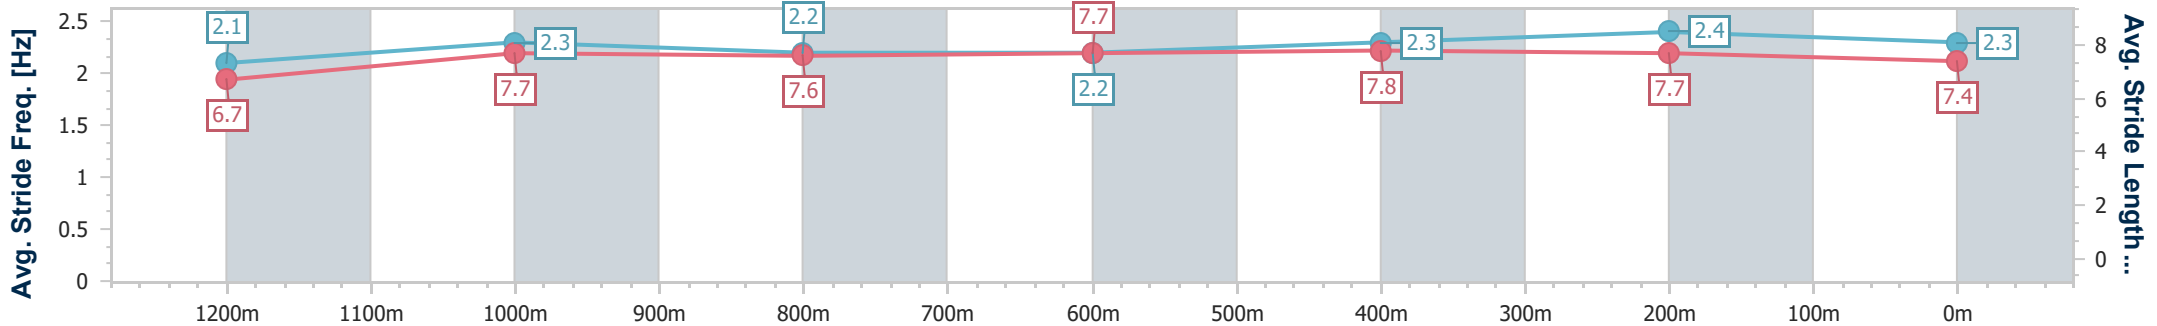

Eagle Farm QLD Professional
 Race 10: EVA AIR EVERGREEN BENCHMARK 85 Handicap - 1400m
 23 December 2023 - 17:53
 Track Rating: Good 4, Weather: Fine, Rail Position: +4m Entire

BRISBANE
RACING CLUB

Section	Overall	1200m	1000m	800m	600m	400m	200m
Section Times	1:23.95 [5] (0:14.07)	1:09.88 [1] (0:11.32)	0:58.56 [1] (0:11.86)	0:46.70 [1] (0:11.93)	0:34.77 [1] (0:11.38)	0:23.39 [1] (0:11.12)	0:12.27 [2] (0:12.27)
Average Speed [km/h]	51.3	63.5	60.7	60.3	63.4	64.6	58.8
Top Speed [km/h]	64.1	65.3	61.7	61.1	65.5	66.0	61.6
Avg. Dist. to Rail [m]	6.0	0.9	0.2	0.2	0.6	4.6	5.3
Avg. Stride Freq. [Hz]	2.2	2.3	2.3	2.3	2.3	2.5	2.3
Avg. Stride Length [m]	6.7	7.6	7.4	7.4	7.5	7.3	7.0

Eagle Farm QLD Professional
 Race 10: EVA AIR EVERGREEN BENCHMARK 85 Handicap - 1400m
 23 December 2023 - 17:53
 Track Rating: Good 4, Weather: Fine, Rail Position: +4m Entire

BRISBANE RACING CLUB

Section	Overall	1200m	1000m	800m	600m	400m	200m
Section Times	1:24.03 [6] (0:14.36)	1:09.67 [6] (0:11.54)	0:58.13 [8] (0:12.12)	0:46.01 [6] (0:11.85)	0:34.16 [6] (0:11.36)	0:22.80 [6] (0:10.95)	0:11.85 [5] (0:11.85)
Average Speed [km/h]	50.1	62.5	59.9	61.3	64.2	65.8	60.8
Top Speed [km/h]	62.6	63.8	61.3	62.0	66.5	68.2	63.6
Avg. Dist. to Rail [m]	0.7	0.8	1.3	2.1	3.0	9.2	9.2
Avg. Stride Freq. [Hz]	2.1	2.3	2.2	2.2	2.3	2.4	2.3
Avg. Stride Length [m]	6.7	7.7	7.6	7.7	7.8	7.7	7.4