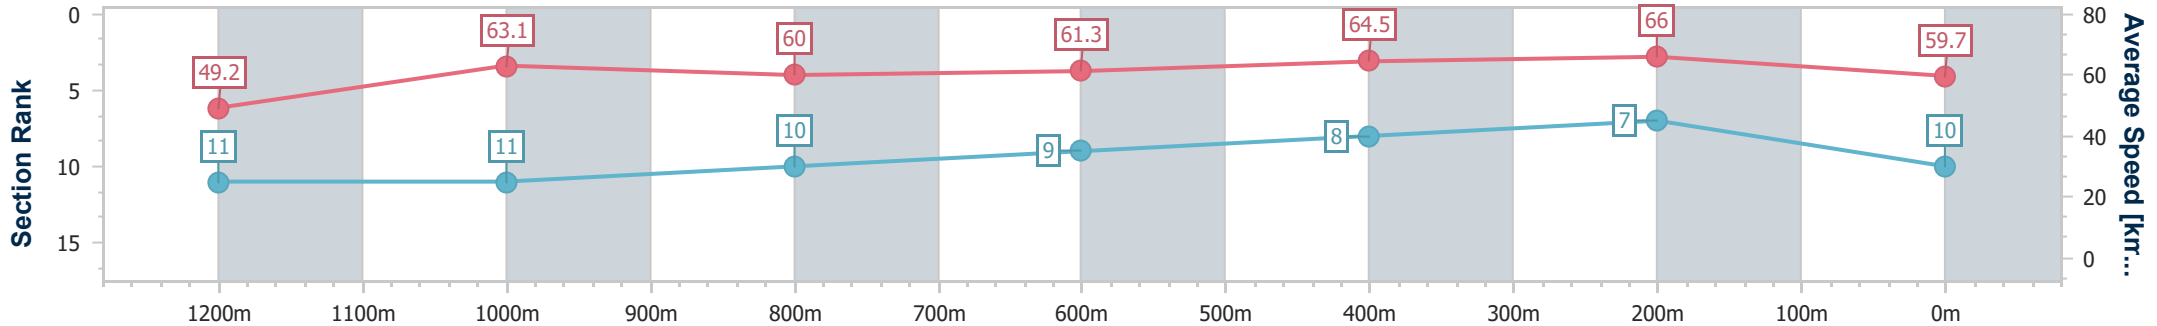

Eagle Farm QLD Professional
 Race 10: EVA AIR EVERGREEN BENCHMARK 85 Handicap - 1400m
 23 December 2023 - 17:53
 Track Rating: Good 4, Weather: Fine, Rail Position: +4m Entire

BRISBANE RACING CLUB

Section	Overall	1200m	1000m	800m	600m	400m	200m
Section Times	1:24.33 [9] (0:14.47)	1:09.86 [9] (0:11.62)	0:58.24 [9] (0:12.14)	0:46.10 [9] (0:11.95)	0:34.15 [10] (0:11.35)	0:22.80 [11] (0:10.96)	0:11.84 [9] (0:11.84)
Average Speed [km/h]	49.8	62.0	60.1	60.5	64.0	65.7	60.9
Top Speed [km/h]	61.3	63.7	60.8	61.1	65.8	67.1	64.4
Avg. Dist. to Rail [m]	4.0	3.4	2.1	1.0	2.2	8.8	7.7
Avg. Stride Freq. [Hz]	2.3	2.3	2.2	2.2	2.3	2.5	2.4
Avg. Stride Length [m]	6.0	7.4	7.4	7.5	7.6	7.3	7.2

- [] Ranking at each section and finish
- .-.- No data available at this section
- NA No data available

Horse/Jockey Name	Starvirgo
Final Rank	10
Fastest Section Time (Section)	0:10.93 (400m)
Top Speed [km/h] (Section)	67.7 (400m)
Race State	Finished

Eagle Farm QLD Professional
 Race 10: EVA AIR EVERGREEN BENCHMARK 85 Handicap - 1400m
 23 December 2023 - 17:53
 Track Rating: Good 4, Weather: Fine, Rail Position: +4m Entire

BRISBANE RACING CLUB

Section	Overall	1200m	1000m	800m	600m	400m	200m
Section Times	1:24.35 [10] (0:14.65)	1:09.70 [11] (0:11.45)	0:58.25 [11] (0:12.15)	0:46.10 [10] (0:11.88)	0:34.22 [9] (0:11.23)	0:22.99 [8] (0:10.93)	0:12.06 [7] (0:12.06)
Average Speed [km/h]	49.2	63.1	60.0	61.3	64.5	66.0	59.7
Top Speed [km/h]	63.1	64.0	61.1	62.0	67.2	67.7	63.8
Avg. Dist. to Rail [m]	3.9	2.7	2.7	2.1	1.3	4.5	6.1
Avg. Stride Freq. [Hz]	2.1	2.2	2.2	2.2	2.3	2.4	2.3
Avg. Stride Length [m]	6.4	7.8	7.7	7.7	7.8	7.6	7.2