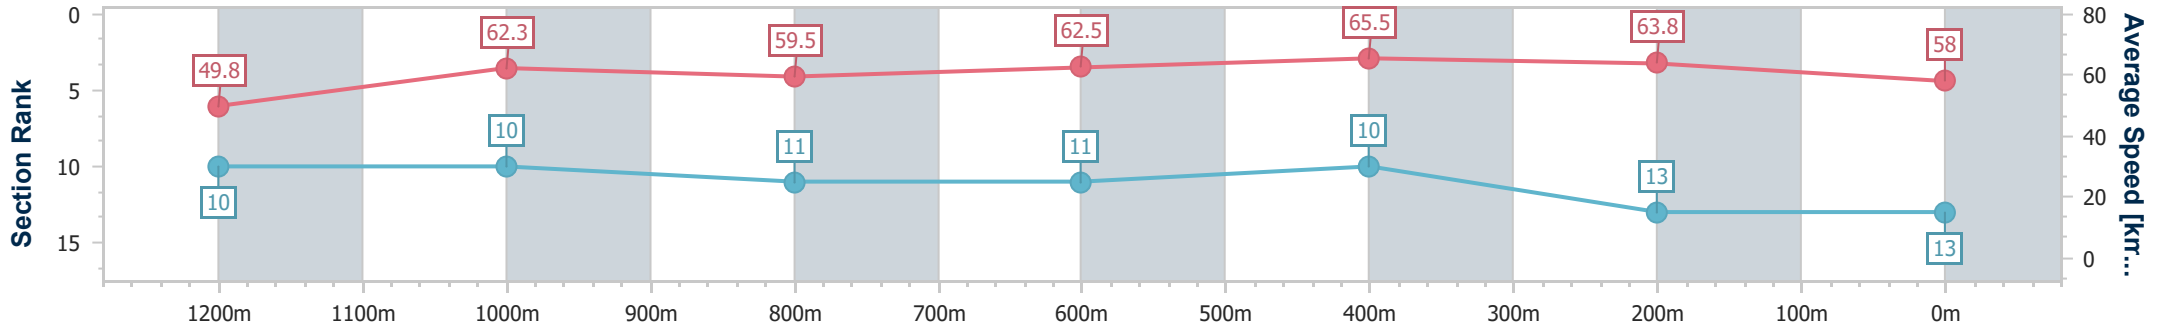

Eagle Farm QLD Professional
 Race 10: EVA AIR EVERGREEN BENCHMARK 85 Handicap - 1400m
 23 December 2023 - 17:53
 Track Rating: Good 4, Weather: Fine, Rail Position: +4m Entire

BRISBANE RACING CLUB

Section	Overall	1200m	1000m	800m	600m	400m	200m
Section Times	1:24.85 [12] (0:14.40)	1:10.45 [8] (0:11.49)	0:58.96 [6] (0:12.19)	0:46.77 [8] (0:11.81)	0:34.96 [7] (0:11.46)	0:23.50 [7] (0:11.24)	0:12.26 [11] (0:12.26)
Average Speed [km/h]	50.2	62.8	60.4	61.5	63.5	64.1	58.7
Top Speed [km/h]	63.4	64.4	61.3	62.5	65.9	65.0	62.5
Avg. Dist. to Rail [m]	7.4	4.0	3.6	2.4	2.5	7.3	7.0
Avg. Stride Freq. [Hz]	2.4	2.3	2.3	2.3	2.4	2.4	2.3
Avg. Stride Length [m]	6.0	7.5	7.3	7.4	7.4	7.5	7.2

- [] Ranking at each section and finish
- .-.- No data available at this section
- NA No data available

Horse/Jockey Name	Gave Us Up
Final Rank	13
Fastest Section Time (Section)	0:11.27 (600m)
Top Speed [km/h] (Section)	67.9 (600m)
Race State	Finished

Eagle Farm QLD Professional
 Race 10: EVA AIR EVERGREEN BENCHMARK 85 Handicap - 1400m
 23 December 2023 - 17:53
 Track Rating: Good 4, Weather: Fine, Rail Position: +4m Entire

BRISBANE RACING CLUB

Section	Overall	1200m	1000m	800m	600m	400m	200m
Section Times	1:25.18 [13] (0:14.49)	1:10.69 [10] (0:11.61)	0:59.08 [10] (0:12.39)	0:46.69 [11] (0:11.74)	0:34.95 [11] (0:11.27)	0:23.68 [10] (0:11.27)	0:12.41 [13] (0:12.41)
Average Speed [km/h]	49.8	62.3	59.5	62.5	65.5	63.8	58.0
Top Speed [km/h]	62.2	63.3	61.4	62.9	67.9	66.0	61.9
Avg. Dist. to Rail [m]	5.6	4.9	5.4	3.8	4.8	12.1	11.1
Avg. Stride Freq. [Hz]	2.1	2.3	2.3	2.3	2.4	2.4	2.3
Avg. Stride Length [m]	6.5	7.4	7.3	7.5	7.6	7.4	7.1