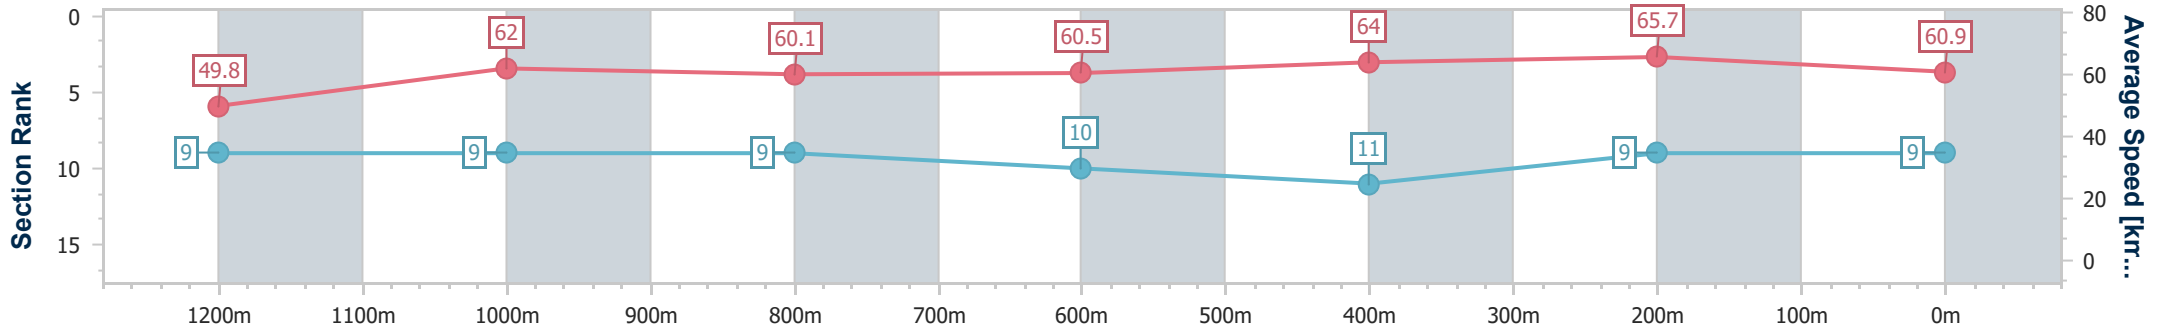

Eagle Farm QLD Professional
 Race 10: EVA AIR EVERGREEN BENCHMARK 85 Handicap - 1400m
 23 December 2023 - 17:53
 Track Rating: Good 4, Weather: Fine, Rail Position: +4m Entire

BRISBANE RACING CLUB

Section	Overall	1200m	1000m	800m	600m	400m	200m
Section Times	1:24.32 [8] (0:14.77)	1:09.55 [13] (0:11.57)	0:57.98 [13] (0:12.22)	0:45.76 [13] (0:11.79)	0:33.97 [12] (0:11.34)	0:22.63 [12] (0:10.88)	0:11.75 [10] (0:11.75)
Average Speed [km/h]	48.9	62.5	59.6	61.9	64.7	66.0	61.3
Top Speed [km/h]	62.0	62.8	62.1	62.9	67.1	67.2	64.5
Avg. Dist. to Rail [m]	8.0	3.7	2.6	2.7	3.7	6.8	7.2
Avg. Stride Freq. [Hz]	2.2	2.3	2.2	2.3	2.3	2.4	2.3
Avg. Stride Length [m]	6.2	7.6	7.4	7.5	7.7	7.5	7.3

- [] Ranking at each section and finish
- .-.- No data available at this section
- NA No data available

Horse/Jockey Name	Renouf
Final Rank	9
Fastest Section Time (Section)	0:10.96 (400m)
Top Speed [km/h] (Section)	67.1 (400m)
Race State	Finished

Eagle Farm QLD Professional
 Race 10: EVA AIR EVERGREEN BENCHMARK 85 Handicap - 1400m
 23 December 2023 - 17:53
 Track Rating: Good 4, Weather: Fine, Rail Position: +4m Entire

BRISBANE RACING CLUB

Section	Overall	1200m	1000m	800m	600m	400m	200m
Section Times	1:24.33 [9] (0:14.47)	1:09.86 [9] (0:11.62)	0:58.24 [9] (0:12.14)	0:46.10 [9] (0:11.95)	0:34.15 [10] (0:11.35)	0:22.80 [11] (0:10.96)	0:11.84 [9] (0:11.84)
Average Speed [km/h]	49.8	62.0	60.1	60.5	64.0	65.7	60.9
Top Speed [km/h]	61.3	63.7	60.8	61.1	65.8	67.1	64.4
Avg. Dist. to Rail [m]	4.0	3.4	2.1	1.0	2.2	8.8	7.7
Avg. Stride Freq. [Hz]	2.3	2.3	2.2	2.2	2.3	2.5	2.4
Avg. Stride Length [m]	6.0	7.4	7.4	7.5	7.6	7.3	7.2