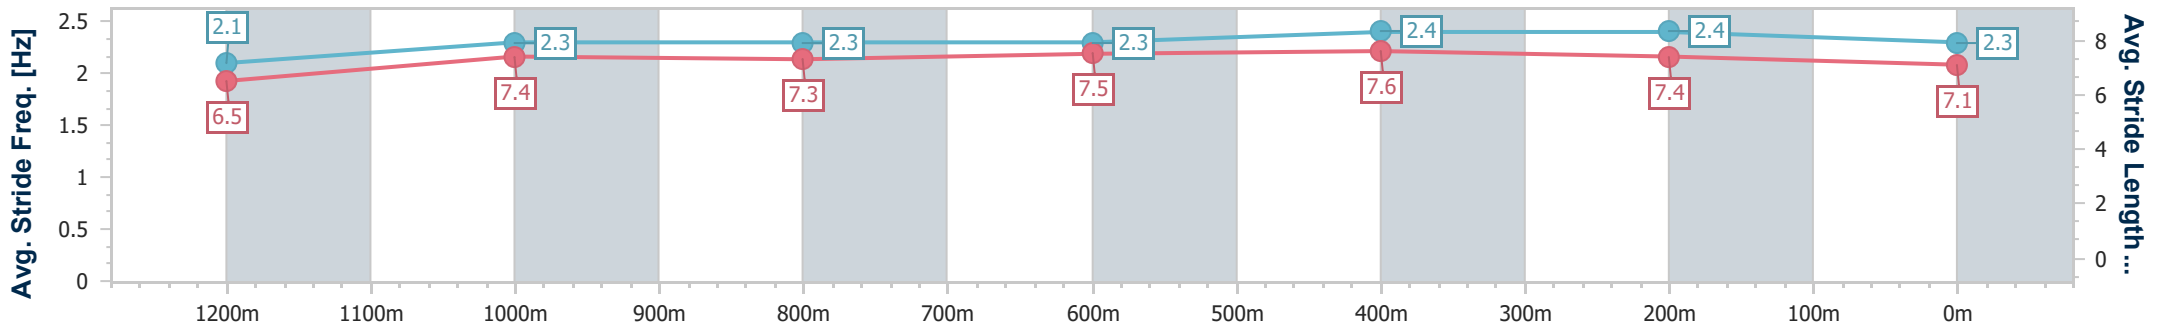

Eagle Farm QLD Professional
 Race 10: EVA AIR EVERGREEN BENCHMARK 85 Handicap - 1400m
 23 December 2023 - 17:53
 Track Rating: Good 4, Weather: Fine, Rail Position: +4m Entire

BRISBANE RACING CLUB

Section	Overall	1200m	1000m	800m	600m	400m	200m
Section Times	1:24.85 [12] (0:14.40)	1:10.45 [8] (0:11.49)	0:58.96 [6] (0:12.19)	0:46.77 [8] (0:11.81)	0:34.96 [7] (0:11.46)	0:23.50 [7] (0:11.24)	0:12.26 [11] (0:12.26)
Average Speed [km/h]	50.2	62.8	60.4	61.5	63.5	64.1	58.7
Top Speed [km/h]	63.4	64.4	61.3	62.5	65.9	65.0	62.5
Avg. Dist. to Rail [m]	7.4	4.0	3.6	2.4	2.5	7.3	7.0
Avg. Stride Freq. [Hz]	2.4	2.3	2.3	2.3	2.4	2.4	2.3
Avg. Stride Length [m]	6.0	7.5	7.3	7.4	7.4	7.5	7.2

- [] Ranking at each section and finish
- .-.- No data available at this section
- NA No data available

Horse/Jockey Name	Gave Us Up
Final Rank	13
Fastest Section Time (Section)	0:11.27 (600m)
Top Speed [km/h] (Section)	67.9 (600m)
Race State	Finished

Eagle Farm QLD Professional
 Race 10: EVA AIR EVERGREEN BENCHMARK 85 Handicap - 1400m
 23 December 2023 - 17:53
 Track Rating: Good 4, Weather: Fine, Rail Position: +4m Entire

BRISBANE RACING CLUB

Section	Overall	1200m	1000m	800m	600m	400m	200m
Section Times	1:25.18 [13] (0:14.49)	1:10.69 [10] (0:11.61)	0:59.08 [10] (0:12.39)	0:46.69 [11] (0:11.74)	0:34.95 [11] (0:11.27)	0:23.68 [10] (0:11.27)	0:12.41 [13] (0:12.41)
Average Speed [km/h]	49.8	62.3	59.5	62.5	65.5	63.8	58.0
Top Speed [km/h]	62.2	63.3	61.4	62.9	67.9	66.0	61.9
Avg. Dist. to Rail [m]	5.6	4.9	5.4	3.8	4.8	12.1	11.1
Avg. Stride Freq. [Hz]	2.1	2.3	2.3	2.3	2.4	2.4	2.3
Avg. Stride Length [m]	6.5	7.4	7.3	7.5	7.6	7.4	7.1