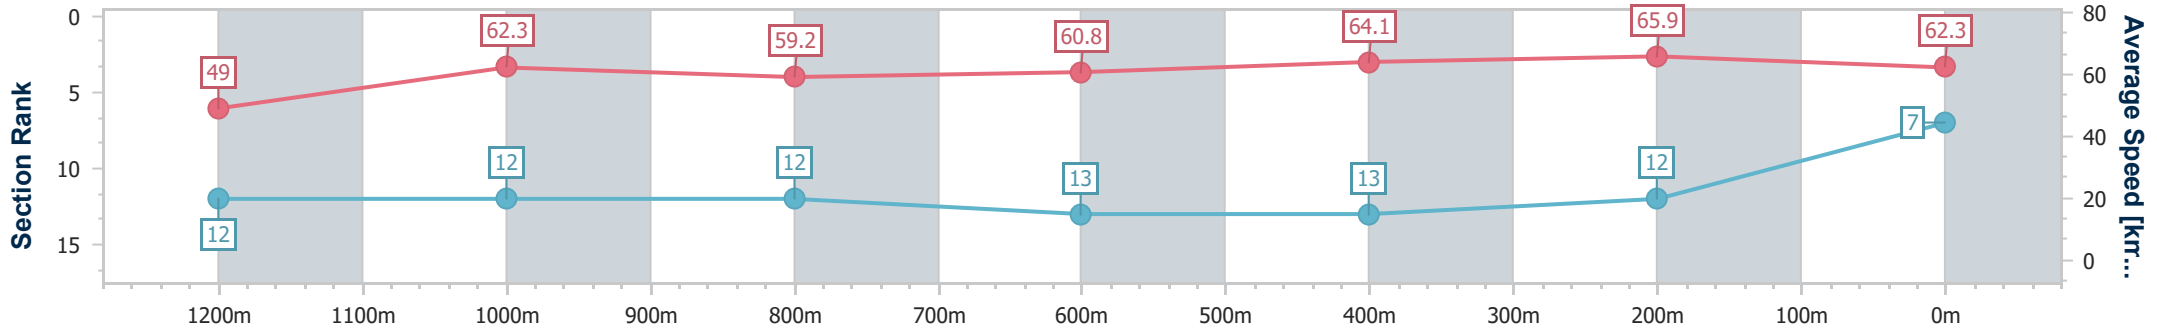

Eagle Farm QLD Professional
 Race 10: EVA AIR EVERGREEN BENCHMARK 85 Handicap - 1400m
 23 December 2023 - 17:53
 Track Rating: Good 4, Weather: Fine, Rail Position: +4m Entire

BRISBANE RACING CLUB

Section	Overall	1200m	1000m	800m	600m	400m	200m
Section Times	1:24.03 [6] (0:14.36)	1:09.67 [6] (0:11.54)	0:58.13 [8] (0:12.12)	0:46.01 [6] (0:11.85)	0:34.16 [6] (0:11.36)	0:22.80 [6] (0:10.95)	0:11.85 [5] (0:11.85)
Average Speed [km/h]	50.1	62.5	59.9	61.3	64.2	65.8	60.8
Top Speed [km/h]	62.6	63.8	61.3	62.0	66.5	68.2	63.6
Avg. Dist. to Rail [m]	0.7	0.8	1.3	2.1	3.0	9.2	9.2
Avg. Stride Freq. [Hz]	2.1	2.3	2.2	2.2	2.3	2.4	2.3
Avg. Stride Length [m]	6.7	7.7	7.6	7.7	7.8	7.7	7.4

- [] Ranking at each section and finish
- .-.- No data available at this section
- NA No data available

Horse/Jockey Name	Tony Be
Final Rank	7
Fastest Section Time (Section)	0:10.94 (400m)
Top Speed [km/h] (Section)	66.7 (400m)
Race State	Finished

Eagle Farm QLD Professional
 Race 10: EVA AIR EVERGREEN BENCHMARK 85 Handicap - 1400m
 23 December 2023 - 17:53
 Track Rating: Good 4, Weather: Fine, Rail Position: +4m Entire

BRISBANE
 RACING CLUB

Section	Overall	1200m	1000m	800m	600m	400m	200m
Section Times	1:24.22 [7] (0:14.74)	1:09.48 [12] (0:11.58)	0:57.90 [12] (0:12.20)	0:45.70 [12] (0:11.90)	0:33.80 [13] (0:11.31)	0:22.49 [13] (0:10.94)	0:11.55 [12] (0:11.55)
Average Speed [km/h]	49.0	62.3	59.2	60.8	64.1	65.9	62.3
Top Speed [km/h]	61.7	64.7	60.9	61.6	65.7	66.7	64.5
Avg. Dist. to Rail [m]	1.9	1.3	0.9	0.8	1.6	2.2	1.5
Avg. Stride Freq. [Hz]	2.1	2.2	2.2	2.2	2.3	2.3	2.3
Avg. Stride Length [m]	6.4	7.8	7.6	7.7	7.8	7.9	7.7