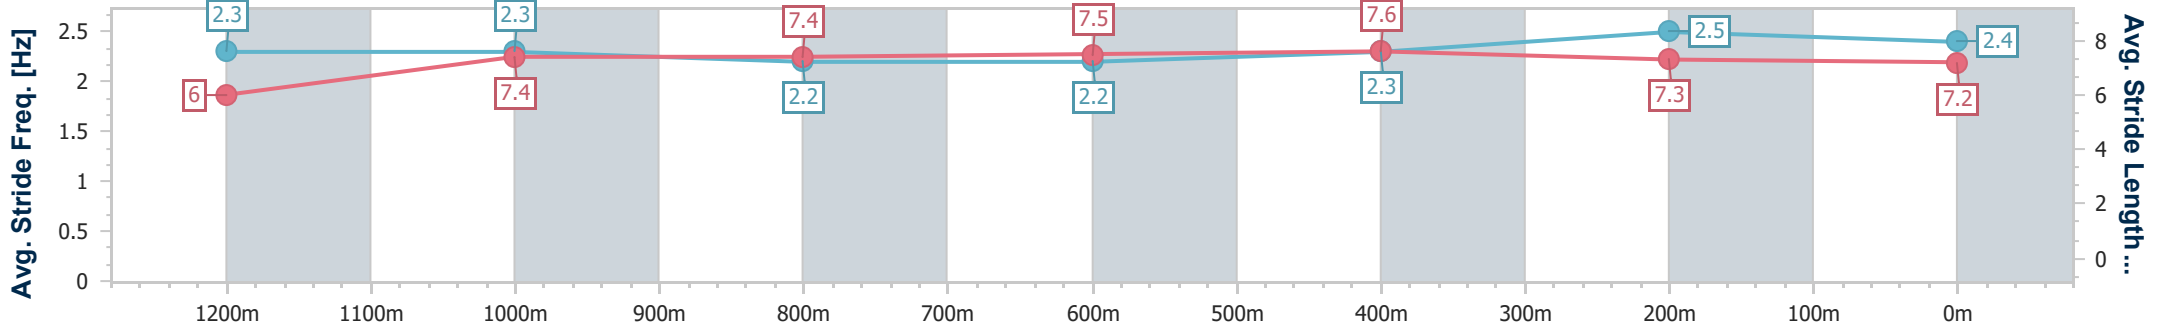

Eagle Farm QLD Professional
 Race 10: EVA AIR EVERGREEN BENCHMARK 85 Handicap - 1400m
 23 December 2023 - 17:53
 Track Rating: Good 4, Weather: Fine, Rail Position: +4m Entire

BRISBANE RACING CLUB

Section	Overall	1200m	1000m	800m	600m	400m	200m
Section Times	1:24.32 [8] (0:14.77)	1:09.55 [13] (0:11.57)	0:57.98 [13] (0:12.22)	0:45.76 [13] (0:11.79)	0:33.97 [12] (0:11.34)	0:22.63 [12] (0:10.88)	0:11.75 [10] (0:11.75)
Average Speed [km/h]	48.9	62.5	59.6	61.9	64.7	66.0	61.3
Top Speed [km/h]	62.0	62.8	62.1	62.9	67.1	67.2	64.5
Avg. Dist. to Rail [m]	8.0	3.7	2.6	2.7	3.7	6.8	7.2
Avg. Stride Freq. [Hz]	2.2	2.3	2.2	2.3	2.3	2.4	2.3
Avg. Stride Length [m]	6.2	7.6	7.4	7.5	7.7	7.5	7.3

- [] Ranking at each section and finish
- .-.- No data available at this section
- NA No data available

Horse/Jockey Name	Renouf
Final Rank	9
Fastest Section Time (Section)	0:10.96 (400m)
Top Speed [km/h] (Section)	67.1 (400m)
Race State	Finished

Eagle Farm QLD Professional
 Race 10: EVA AIR EVERGREEN BENCHMARK 85 Handicap - 1400m
 23 December 2023 - 17:53
 Track Rating: Good 4, Weather: Fine, Rail Position: +4m Entire

BRISBANE RACING CLUB

Section	Overall	1200m	1000m	800m	600m	400m	200m
Section Times	1:24.33 [9] (0:14.47)	1:09.86 [9] (0:11.62)	0:58.24 [9] (0:12.14)	0:46.10 [9] (0:11.95)	0:34.15 [10] (0:11.35)	0:22.80 [11] (0:10.96)	0:11.84 [9] (0:11.84)
Average Speed [km/h]	49.8	62.0	60.1	60.5	64.0	65.7	60.9
Top Speed [km/h]	61.3	63.7	60.8	61.1	65.8	67.1	64.4
Avg. Dist. to Rail [m]	4.0	3.4	2.1	1.0	2.2	8.8	7.7
Avg. Stride Freq. [Hz]	2.3	2.3	2.2	2.2	2.3	2.5	2.4
Avg. Stride Length [m]	6.0	7.4	7.4	7.5	7.6	7.3	7.2