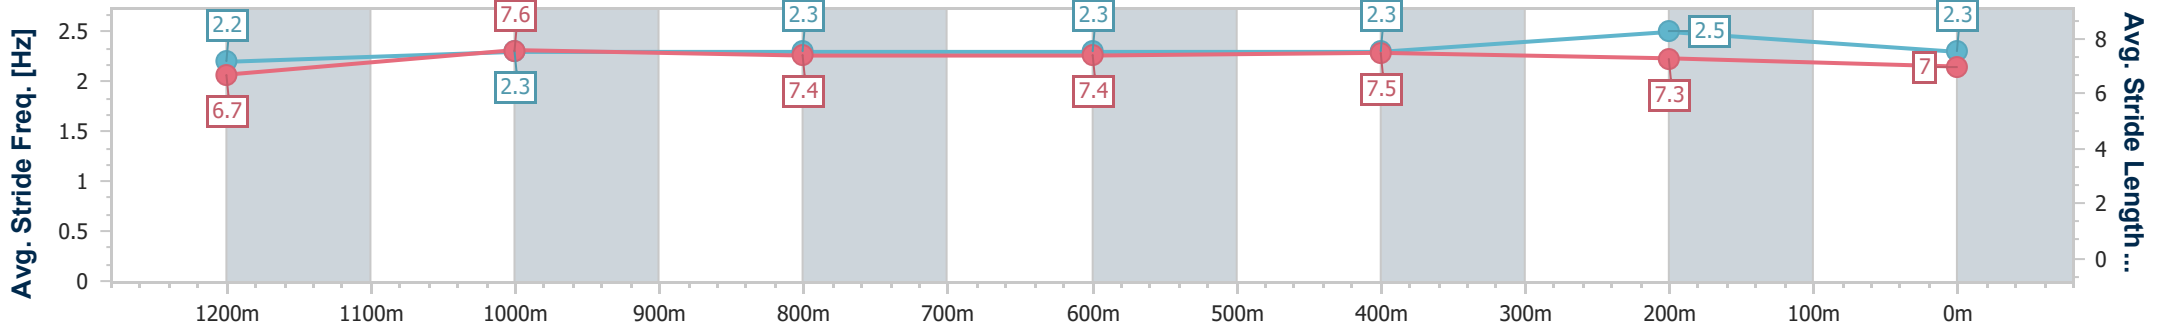

Eagle Farm QLD Professional
Race 10: EVA AIR EVERGREEN BENCHMARK 85 Handicap - 1400m

23 December 2023 - 17:53

Track Rating: Good 4, Weather: Fine, Rail Position: +4m Entire

BRISBANE RACING CLUB

Section	Overall	1200m	1000m	800m	600m	400m	200m
Section Times	1:23.94 [4] (0:14.26)	1:09.68 [5] (0:11.49)	0:58.19 [4] (0:12.14)	0:46.05 [5] (0:11.87)	0:34.18 [5] (0:11.26)	0:22.92 [4] (0:11.04)	0:11.88 [4] (0:11.88)
Average Speed [km/h]	50.7	62.5	59.8	61.1	64.8	65.3	60.5
Top Speed [km/h]	62.9	63.8	61.9	62.5	66.3	67.0	64.3
Avg. Dist. to Rail [m]	3.4	1.1	1.6	1.9	2.3	6.9	7.9
Avg. Stride Freq. [Hz]	2.2	2.3	2.2	2.2	2.3	2.4	2.3
Avg. Stride Length [m]	6.3	7.5	7.5	7.6	7.8	7.6	7.3

- [] Ranking at each section and finish
- .-.- No data available at this section
- NA No data available

Horse/Jockey Name	Regal Pom
Final Rank	5
Fastest Section Time (Section)	0:11.12 (400m)
Top Speed [km/h] (Section)	66.0 (400m)
Race State	Finished

Eagle Farm QLD Professional
 Race 10: EVA AIR EVERGREEN BENCHMARK 85 Handicap - 1400m
 23 December 2023 - 17:53
 Track Rating: Good 4, Weather: Fine, Rail Position: +4m Entire

BRISBANE
RACING CLUB

Section	Overall	1200m	1000m	800m	600m	400m	200m
Section Times	1:23.95 [5] (0:14.07)	1:09.88 [1] (0:11.32)	0:58.56 [1] (0:11.86)	0:46.70 [1] (0:11.93)	0:34.77 [1] (0:11.38)	0:23.39 [1] (0:11.12)	0:12.27 [2] (0:12.27)
Average Speed [km/h]	51.3	63.5	60.7	60.3	63.4	64.6	58.8
Top Speed [km/h]	64.1	65.3	61.7	61.1	65.5	66.0	61.6
Avg. Dist. to Rail [m]	6.0	0.9	0.2	0.2	0.6	4.6	5.3
Avg. Stride Freq. [Hz]	2.2	2.3	2.3	2.3	2.3	2.5	2.3
Avg. Stride Length [m]	6.7	7.6	7.4	7.4	7.5	7.3	7.0