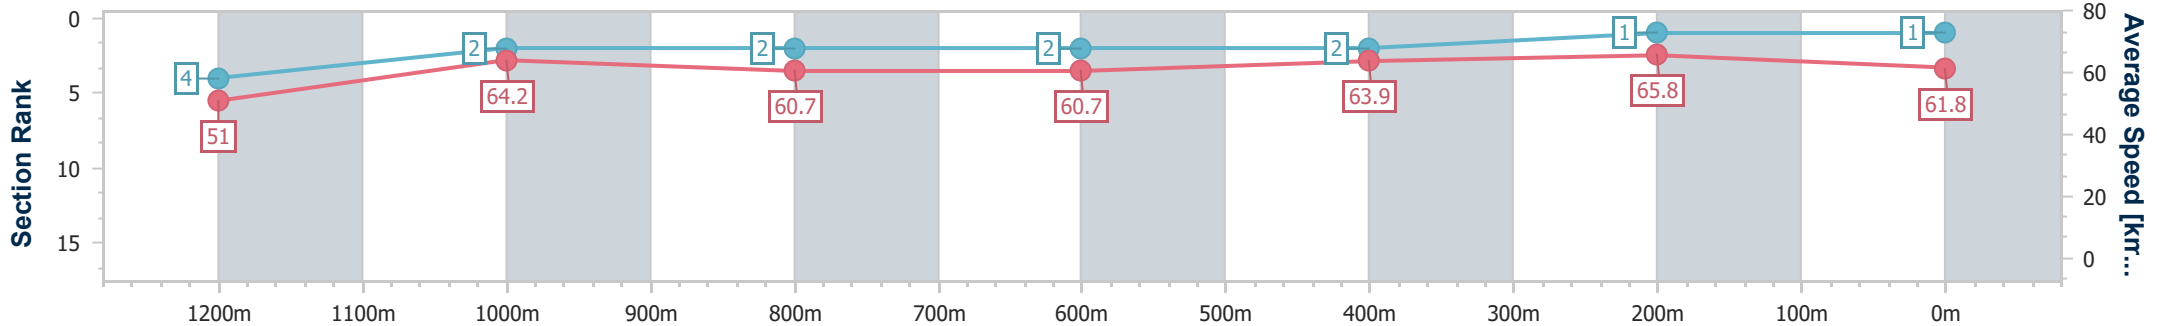

Eagle Farm QLD Professional
 Race 10: EVA AIR EVERGREEN BENCHMARK 85 Handicap - 1400m
 23 December 2023 - 17:53
 Track Rating: Good 4, Weather: Fine, Rail Position: +4m Entire

BRISBANE RACING CLUB

Section	Overall	1200m	1000m	800m	600m	400m	200m
Section Times	1:23.20 [1] (0:14.23)	1:08.97 [4] (0:11.22)	0:57.75 [2] (0:11.99)	0:45.76 [2] (0:11.86)	0:33.90 [2] (0:11.30)	0:22.60 [2] (0:10.95)	0:11.65 [1] (0:11.65)
Average Speed [km/h]	51.0	64.2	60.7	60.7	63.9	65.8	61.8
Top Speed [km/h]	64.1	65.6	61.7	61.7	66.0	66.2	64.5
Avg. Dist. to Rail [m]	9.8	4.6	1.8	0.3	0.6	4.4	6.1
Avg. Stride Freq. [Hz]	2.2	2.3	2.2	2.2	2.3	2.4	2.3
Avg. Stride Length [m]	6.4	7.7	7.5	7.6	7.7	7.7	7.5