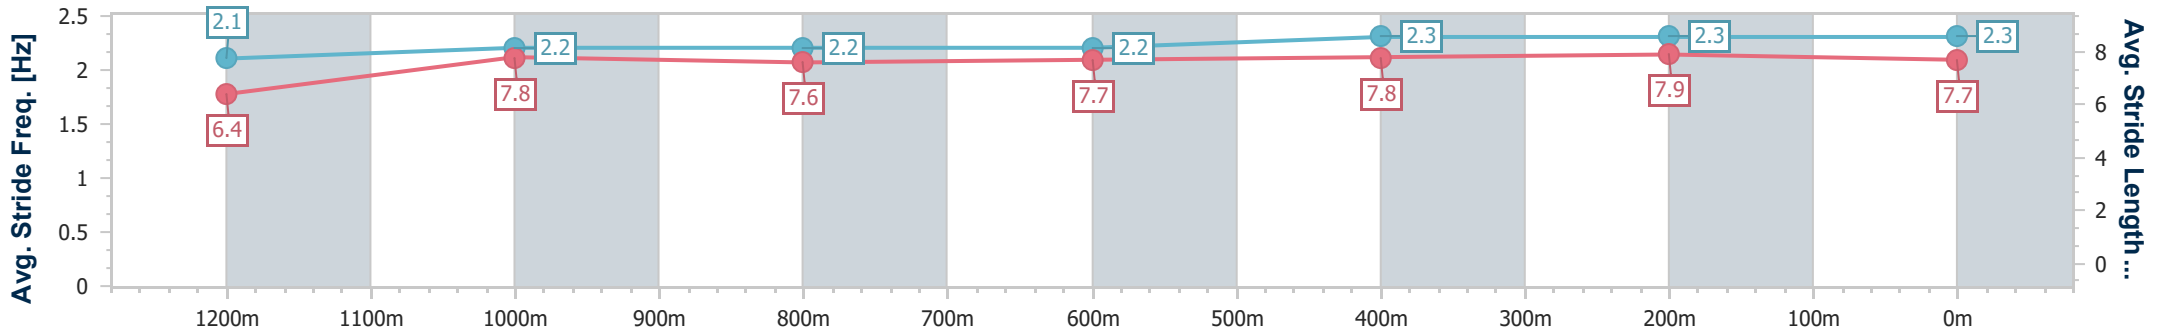

Eagle Farm QLD Professional
 Race 10: EVA AIR EVERGREEN BENCHMARK 85 Handicap - 1400m
 23 December 2023 - 17:53
 Track Rating: Good 4, Weather: Fine, Rail Position: +4m Entire

BRISBANE RACING CLUB

Section	Overall	1200m	1000m	800m	600m	400m	200m
Section Times	1:24.03 [6] (0:14.36)	1:09.67 [6] (0:11.54)	0:58.13 [8] (0:12.12)	0:46.01 [6] (0:11.85)	0:34.16 [6] (0:11.36)	0:22.80 [6] (0:10.95)	0:11.85 [5] (0:11.85)
Average Speed [km/h]	50.1	62.5	59.9	61.3	64.2	65.8	60.8
Top Speed [km/h]	62.6	63.8	61.3	62.0	66.5	68.2	63.6
Avg. Dist. to Rail [m]	0.7	0.8	1.3	2.1	3.0	9.2	9.2
Avg. Stride Freq. [Hz]	2.1	2.3	2.2	2.2	2.3	2.4	2.3
Avg. Stride Length [m]	6.7	7.7	7.6	7.7	7.8	7.7	7.4

- [] Ranking at each section and finish
- .-.- No data available at this section
- NA No data available

Horse/Jockey Name	Tony Be
Final Rank	7
Fastest Section Time (Section)	0:10.94 (400m)
Top Speed [km/h] (Section)	66.7 (400m)
Race State	Finished

Eagle Farm QLD Professional
 Race 10: EVA AIR EVERGREEN BENCHMARK 85 Handicap - 1400m
 23 December 2023 - 17:53
 Track Rating: Good 4, Weather: Fine, Rail Position: +4m Entire

BRISBANE
 RACING CLUB

Section	Overall	1200m	1000m	800m	600m	400m	200m
Section Times	1:24.22 [7] (0:14.74)	1:09.48 [12] (0:11.58)	0:57.90 [12] (0:12.20)	0:45.70 [12] (0:11.90)	0:33.80 [13] (0:11.31)	0:22.49 [13] (0:10.94)	0:11.55 [12] (0:11.55)
Average Speed [km/h]	49.0	62.3	59.2	60.8	64.1	65.9	62.3
Top Speed [km/h]	61.7	64.7	60.9	61.6	65.7	66.7	64.5
Avg. Dist. to Rail [m]	1.9	1.3	0.9	0.8	1.6	2.2	1.5
Avg. Stride Freq. [Hz]	2.1	2.2	2.2	2.2	2.3	2.3	2.3
Avg. Stride Length [m]	6.4	7.8	7.6	7.7	7.8	7.9	7.7