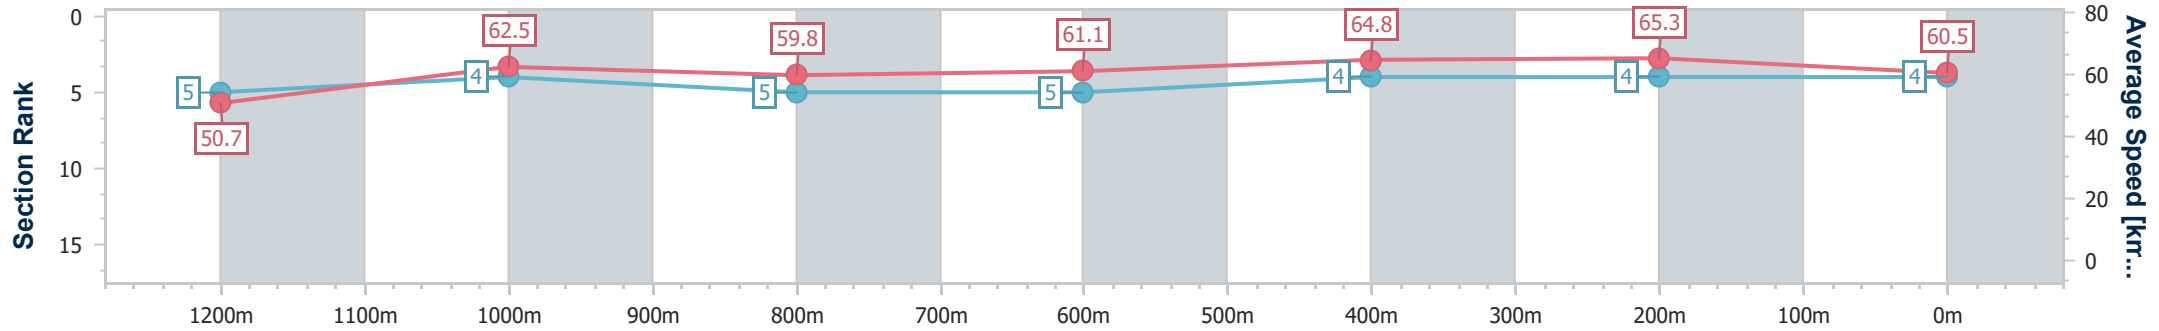

Eagle Farm QLD Professional
Race 10: EVA AIR EVERGREEN BENCHMARK 85 Handicap - 1400m

23 December 2023 - 17:53

Track Rating: Good 4, Weather: Fine, Rail Position: +4m Entire

BRISBANE RACING CLUB

Section	Overall	1200m	1000m	800m	600m	400m	200m
Section Times	1:23.94 [4] (0:14.26)	1:09.68 [5] (0:11.49)	0:58.19 [4] (0:12.14)	0:46.05 [5] (0:11.87)	0:34.18 [5] (0:11.26)	0:22.92 [4] (0:11.04)	0:11.88 [4] (0:11.88)
Average Speed [km/h]	50.7	62.5	59.8	61.1	64.8	65.3	60.5
Top Speed [km/h]	62.9	63.8	61.9	62.5	66.3	67.0	64.3
Avg. Dist. to Rail [m]	3.4	1.1	1.6	1.9	2.3	6.9	7.9
Avg. Stride Freq. [Hz]	2.2	2.3	2.2	2.2	2.3	2.4	2.3
Avg. Stride Length [m]	6.3	7.5	7.5	7.6	7.8	7.6	7.3