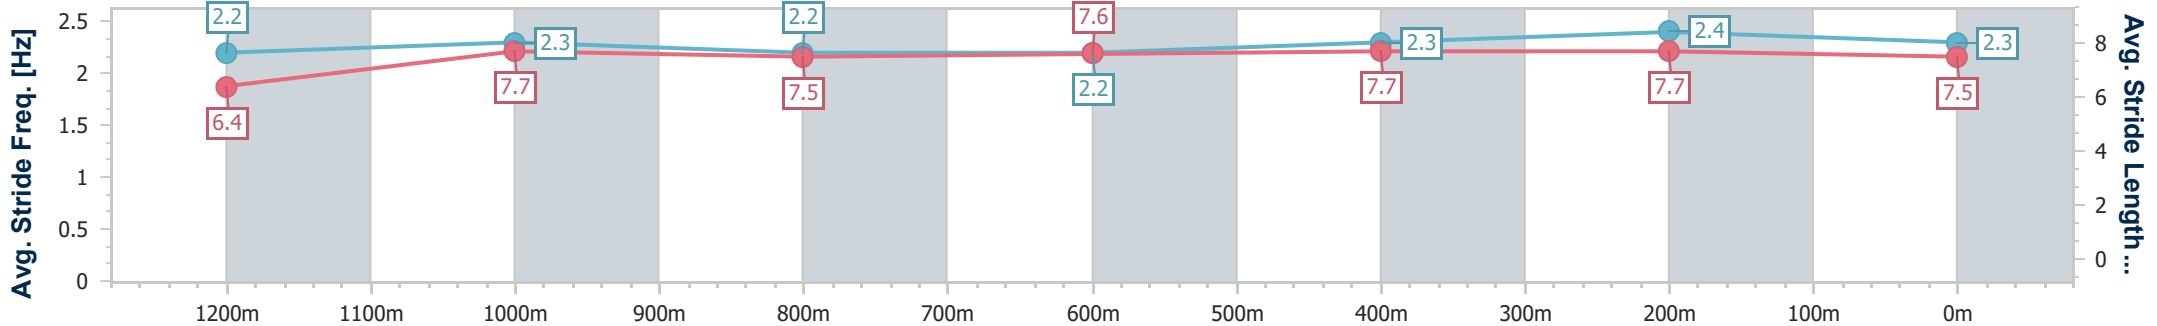

Eagle Farm QLD Professional
 Race 10: EVA AIR EVERGREEN BENCHMARK 85 Handicap - 1400m
 23 December 2023 - 17:53
 Track Rating: Good 4, Weather: Fine, Rail Position: +4m Entire

BRISBANE RACING CLUB

Section	Overall	1200m	1000m	800m	600m	400m	200m
Section Times	1:23.20 [1] (0:14.23)	1:08.97 [4] (0:11.22)	0:57.75 [2] (0:11.99)	0:45.76 [2] (0:11.86)	0:33.90 [2] (0:11.30)	0:22.60 [2] (0:10.95)	0:11.65 [1] (0:11.65)
Average Speed [km/h]	51.0	64.2	60.7	60.7	63.9	65.8	61.8
Top Speed [km/h]	64.1	65.6	61.7	61.7	66.0	66.2	64.5
Avg. Dist. to Rail [m]	9.8	4.6	1.8	0.3	0.6	4.4	6.1
Avg. Stride Freq. [Hz]	2.2	2.3	2.2	2.2	2.3	2.4	2.3
Avg. Stride Length [m]	6.4	7.7	7.5	7.6	7.7	7.7	7.5