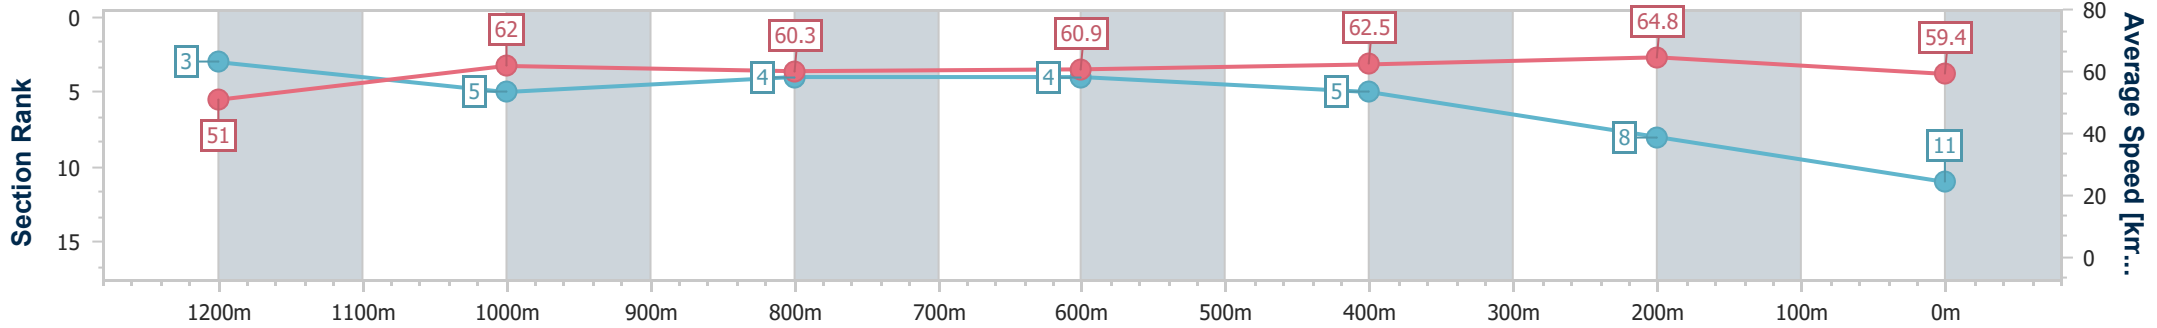

Eagle Farm QLD Professional
 Race 10: EVA AIR EVERGREEN BENCHMARK 85 Handicap - 1400m
 23 December 2023 - 17:53
 Track Rating: Good 4, Weather: Fine, Rail Position: +4m Entire

BRISBANE RACING CLUB

Section	Overall	1200m	1000m	800m	600m	400m	200m
Section Times	1:24.35 [10] (0:14.65)	1:09.70 [11] (0:11.45)	0:58.25 [11] (0:12.15)	0:46.10 [10] (0:11.88)	0:34.22 [9] (0:11.23)	0:22.99 [8] (0:10.93)	0:12.06 [7] (0:12.06)
Average Speed [km/h]	49.2	63.1	60.0	61.3	64.5	66.0	59.7
Top Speed [km/h]	63.1	64.0	61.1	62.0	67.2	67.7	63.8
Avg. Dist. to Rail [m]	3.9	2.7	2.7	2.1	1.3	4.5	6.1
Avg. Stride Freq. [Hz]	2.1	2.2	2.2	2.2	2.3	2.4	2.3
Avg. Stride Length [m]	6.4	7.8	7.7	7.7	7.8	7.6	7.2

- [] Ranking at each section and finish
- .-.- No data available at this section
- NA No data available

Horse/Jockey Name	Couldn't Refuse
Final Rank	11
Fastest Section Time (Section)	0:11.13 (400m)
Top Speed [km/h] (Section)	65.6 (400m)
Race State	Finished

Eagle Farm QLD Professional
 Race 10: EVA AIR EVERGREEN BENCHMARK 85 Handicap - 1400m
 23 December 2023 - 17:53
 Track Rating: Good 4, Weather: Fine, Rail Position: +4m Entire

BRISBANE RACING CLUB

Section	Overall	1200m	1000m	800m	600m	400m	200m
Section Times	1:24.46 [11] (0:14.16)	1:10.30 [3] (0:11.61)	0:58.69 [5] (0:12.06)	0:46.63 [4] (0:11.87)	0:34.76 [4] (0:11.51)	0:23.25 [5] (0:11.13)	0:12.12 [8] (0:12.12)
Average Speed [km/h]	51.0	62.0	60.3	60.9	62.5	64.8	59.4
Top Speed [km/h]	61.6	63.2	62.2	62.2	64.7	65.6	62.2
Avg. Dist. to Rail [m]	2.1	1.5	1.7	0.7	0.5	0.8	1.8
Avg. Stride Freq. [Hz]	2.2	2.4	2.3	2.3	2.4	2.5	2.4
Avg. Stride Length [m]	6.4	7.3	7.1	7.2	7.2	7.3	6.9