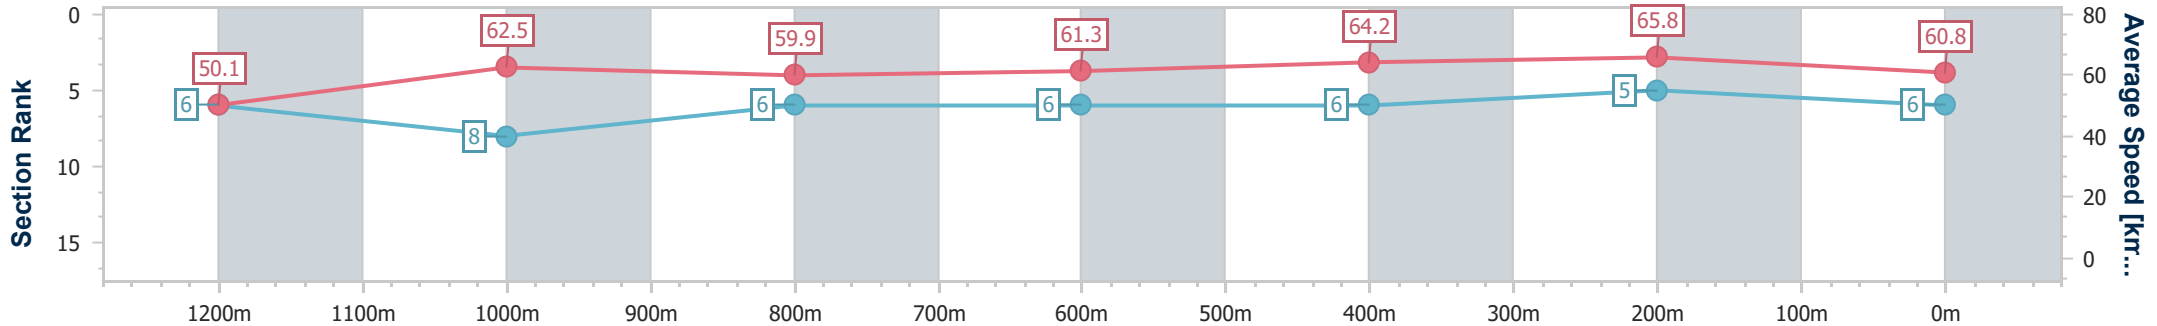

Eagle Farm QLD Professional
 Race 10: EVA AIR EVERGREEN BENCHMARK 85 Handicap - 1400m
 23 December 2023 - 17:53
 Track Rating: Good 4, Weather: Fine, Rail Position: +4m Entire

BRISBANE
RACING CLUB

Section	Overall	1200m	1000m	800m	600m	400m	200m
Section Times	1:23.95 [5] (0:14.07)	1:09.88 [1] (0:11.32)	0:58.56 [1] (0:11.86)	0:46.70 [1] (0:11.93)	0:34.77 [1] (0:11.38)	0:23.39 [1] (0:11.12)	0:12.27 [2] (0:12.27)
Average Speed [km/h]	51.3	63.5	60.7	60.3	63.4	64.6	58.8
Top Speed [km/h]	64.1	65.3	61.7	61.1	65.5	66.0	61.6
Avg. Dist. to Rail [m]	6.0	0.9	0.2	0.2	0.6	4.6	5.3
Avg. Stride Freq. [Hz]	2.2	2.3	2.3	2.3	2.3	2.5	2.3
Avg. Stride Length [m]	6.7	7.6	7.4	7.4	7.5	7.3	7.0

Eagle Farm QLD Professional
 Race 10: EVA AIR EVERGREEN BENCHMARK 85 Handicap - 1400m
 23 December 2023 - 17:53
 Track Rating: Good 4, Weather: Fine, Rail Position: +4m Entire

BRISBANE RACING CLUB

Section	Overall	1200m	1000m	800m	600m	400m	200m
Section Times	1:24.03 [6] (0:14.36)	1:09.67 [6] (0:11.54)	0:58.13 [8] (0:12.12)	0:46.01 [6] (0:11.85)	0:34.16 [6] (0:11.36)	0:22.80 [6] (0:10.95)	0:11.85 [5] (0:11.85)
Average Speed [km/h]	50.1	62.5	59.9	61.3	64.2	65.8	60.8
Top Speed [km/h]	62.6	63.8	61.3	62.0	66.5	68.2	63.6
Avg. Dist. to Rail [m]	0.7	0.8	1.3	2.1	3.0	9.2	9.2
Avg. Stride Freq. [Hz]	2.1	2.3	2.2	2.2	2.3	2.4	2.3
Avg. Stride Length [m]	6.7	7.7	7.6	7.7	7.8	7.7	7.4