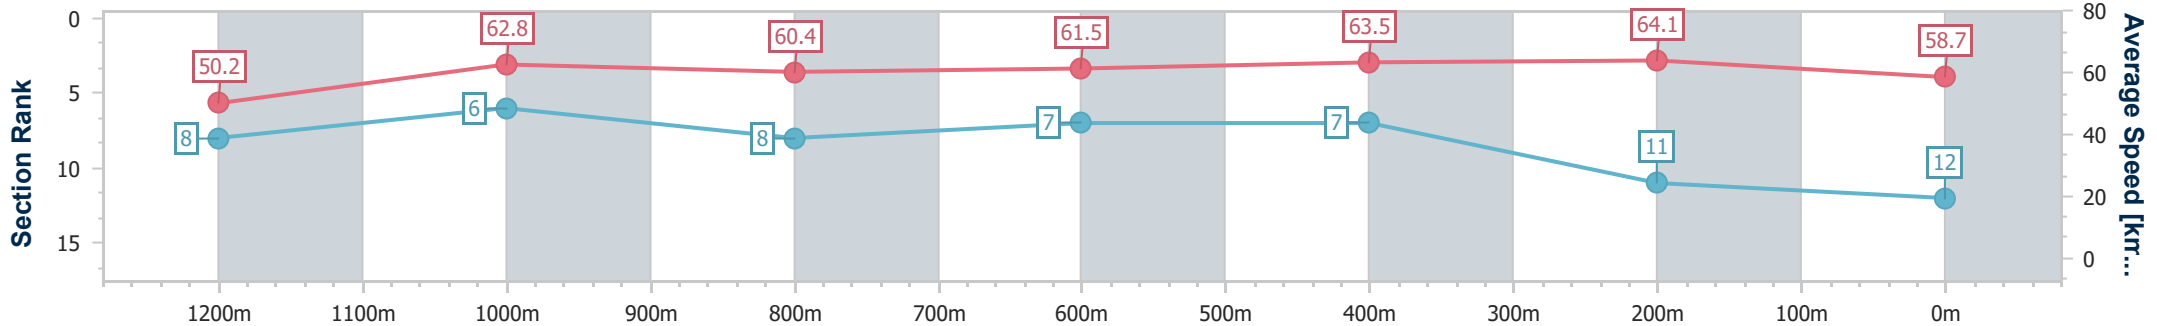

Eagle Farm QLD Professional
 Race 10: EVA AIR EVERGREEN BENCHMARK 85 Handicap - 1400m
 23 December 2023 - 17:53
 Track Rating: Good 4, Weather: Fine, Rail Position: +4m Entire

BRISBANE RACING CLUB

Section	Overall	1200m	1000m	800m	600m	400m	200m
Section Times	1:24.46 [11] (0:14.16)	1:10.30 [3] (0:11.61)	0:58.69 [5] (0:12.06)	0:46.63 [4] (0:11.87)	0:34.76 [4] (0:11.51)	0:23.25 [5] (0:11.13)	0:12.12 [8] (0:12.12)
Average Speed [km/h]	51.0	62.0	60.3	60.9	62.5	64.8	59.4
Top Speed [km/h]	61.6	63.2	62.2	62.2	64.7	65.6	62.2
Avg. Dist. to Rail [m]	2.1	1.5	1.7	0.7	0.5	0.8	1.8
Avg. Stride Freq. [Hz]	2.2	2.4	2.3	2.3	2.4	2.5	2.4
Avg. Stride Length [m]	6.4	7.3	7.1	7.2	7.2	7.3	6.9

- [] Ranking at each section and finish
- .-.- No data available at this section
- NA No data available

Horse/Jockey Name	Stuck With You
Final Rank	12
Fastest Section Time (Section)	0:11.24 (400m)
Top Speed [km/h] (Section)	65.9 (600m)
Race State	Finished

Eagle Farm QLD Professional
 Race 10: EVA AIR EVERGREEN BENCHMARK 85 Handicap - 1400m
 23 December 2023 - 17:53
 Track Rating: Good 4, Weather: Fine, Rail Position: +4m Entire

BRISBANE RACING CLUB

Section	Overall	1200m	1000m	800m	600m	400m	200m
Section Times	1:24.85 [12] (0:14.40)	1:10.45 [8] (0:11.49)	0:58.96 [6] (0:12.19)	0:46.77 [8] (0:11.81)	0:34.96 [7] (0:11.46)	0:23.50 [7] (0:11.24)	0:12.26 [11] (0:12.26)
Average Speed [km/h]	50.2	62.8	60.4	61.5	63.5	64.1	58.7
Top Speed [km/h]	63.4	64.4	61.3	62.5	65.9	65.0	62.5
Avg. Dist. to Rail [m]	7.4	4.0	3.6	2.4	2.5	7.3	7.0
Avg. Stride Freq. [Hz]	2.4	2.3	2.3	2.3	2.4	2.4	2.3
Avg. Stride Length [m]	6.0	7.5	7.3	7.4	7.4	7.5	7.2