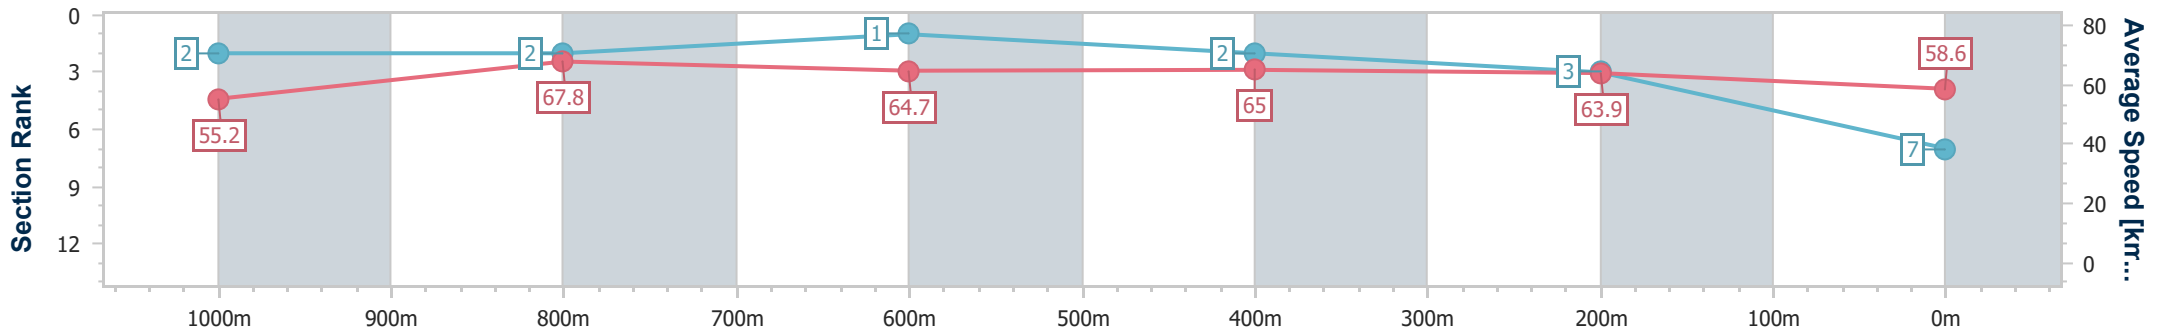

Eagle Farm QLD Professional

Race 8: MAGIC MILLIONS FALVELON - LISTED - 1200m

23 December 2023 - 16:33

Track Rating: Good 4, Weather: Fine, Rail Position: +4m Entire

BRISBANE RACING CLUB

Section	Overall	1000m	800m	600m	400m	200m
Section Times	1:09.72 [7] (0:13.12)	0:56.60 [2] (0:10.81)	0:45.79 [2] (0:11.14)	0:34.65 [1] (0:11.10)	0:23.55 [2] (0:11.23)	0:12.32 [3]
Average Speed [km/h]	55.2	67.8	64.7	65.0	63.9	58.6
Top Speed [km/h]	69.1	69.2	66.3	66.5	65.9	62.0
Avg. Dist. to Rail [m]	6.7	3.5	0.7	0.9	4.4	3.8
Avg. Stride Freq. [Hz]	2.3	2.4	2.3	2.4	2.4	2.3
Avg. Stride Length [m]	6.6	7.8	7.7	7.6	7.4	7.1

- [ ] Ranking at each section and finish
- .-.- No data available at this section
- NA No data available

Horse/Jockey Name	Alpine Edge
Final Rank	8
Fastest Section Time (Section)	0:10.88 (400m)
Top Speed [km/h] (Section)	67.9 (1000m)
Race State	Finished