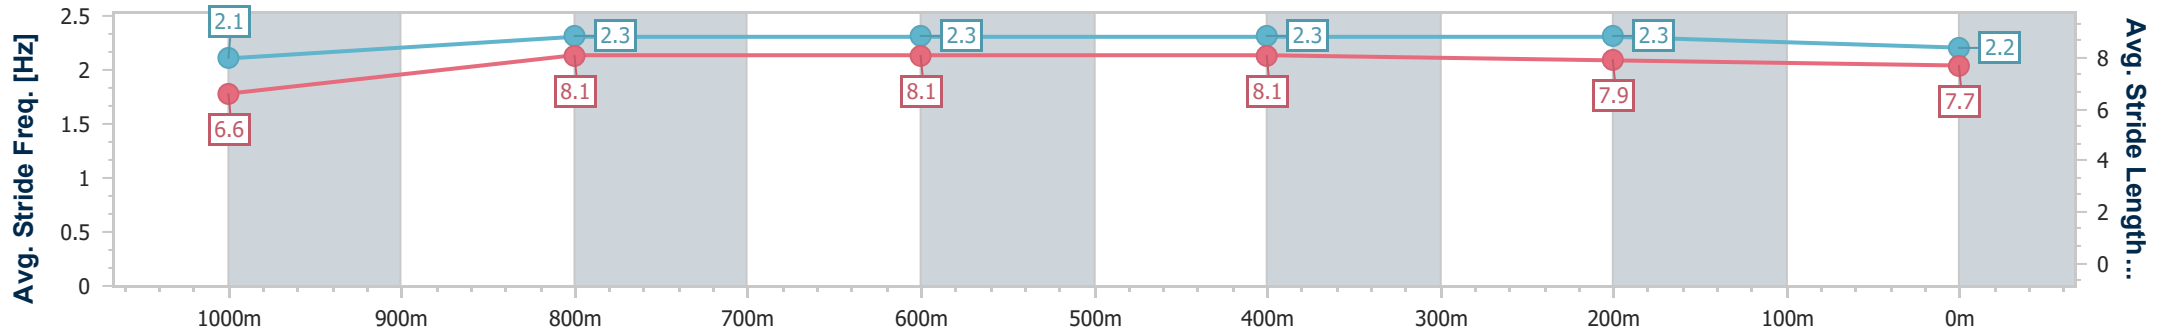

Eagle Farm QLD Professional

Race 8: MAGIC MILLIONS FALVELON - LISTED - 1200m

23 December 2023 - 16:33

Track Rating: Good 4, Weather: Fine, Rail Position: +4m Entire

BRISBANE RACING CLUB

Section	Overall	1000m	800m	600m	400m	200m
Section Times	1:09.74 [8] (0:14.27)	0:55.47 [11] (0:10.95)	0:44.52 [12] (0:10.90)	0:33.62 [12] (0:10.95)	0:22.67 [12] (0:10.88)	0:11.79 [12] (0:11.79)
Average Speed [km/h]	50.4	66.9	66.2	65.6	66.0	61.1
Top Speed [km/h]	66.4	67.9	66.7	66.8	67.3	64.2
Avg. Dist. to Rail [m]	6.8	2.5	0.7	0.7	2.8	3.9
Avg. Stride Freq. [Hz]	2.1	2.3	2.3	2.3	2.3	2.2
Avg. Stride Length [m]	6.6	8.1	8.1	8.1	7.9	7.7

- [ ] Ranking at each section and finish
- .-.- No data available at this section
- NA No data available

Horse/Jockey Name	Ef Troop
Final Rank	9
Fastest Section Time (Section)	0:10.93 (1000m)
Top Speed [km/h] (Section)	68.0 (1000m)
Race State	Finished