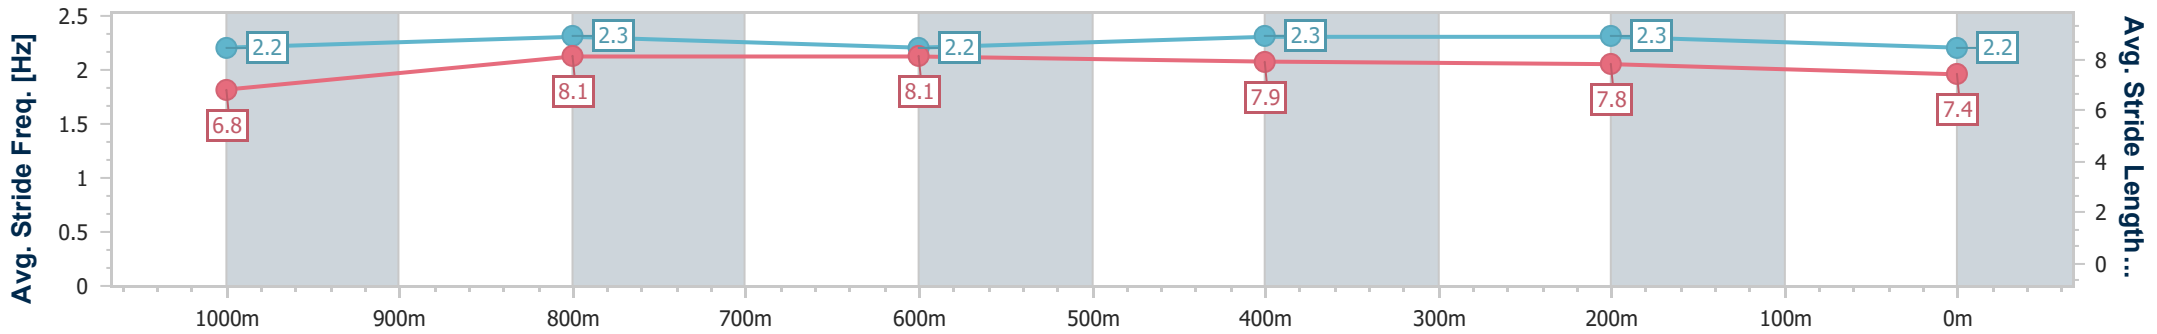

### Eagle Farm QLD Professional

Race 8: MAGIC MILLIONS FALVELON - LISTED - 1200m

23 December 2023 - 16:33

Track Rating: Good 4, Weather: Fine, Rail Position: +4m Entire

BRISBANE RACING CLUB

Section	Overall	1000m	800m	600m	400m	200m
Section Times	1:09.65 [6] (0:13.19)	0:56.46 [3] (0:10.90)	0:45.56 [3] (0:11.16)	0:34.40 [3] (0:11.09)	0:23.31 [4] (0:11.14)	0:12.17 [5] (0:12.17)
Average Speed [km/h]	54.6	66.9	64.5	64.7	64.7	59.1
Top Speed [km/h]	69.6	68.3	65.9	66.5	66.2	62.7
Avg. Dist. to Rail [m]	5.9	2.4	0.5	1.0	1.1	2.0
Avg. Stride Freq. [Hz]	2.2	2.3	2.2	2.3	2.3	2.2
Avg. Stride Length [m]	6.8	8.1	8.1	7.9	7.8	7.4