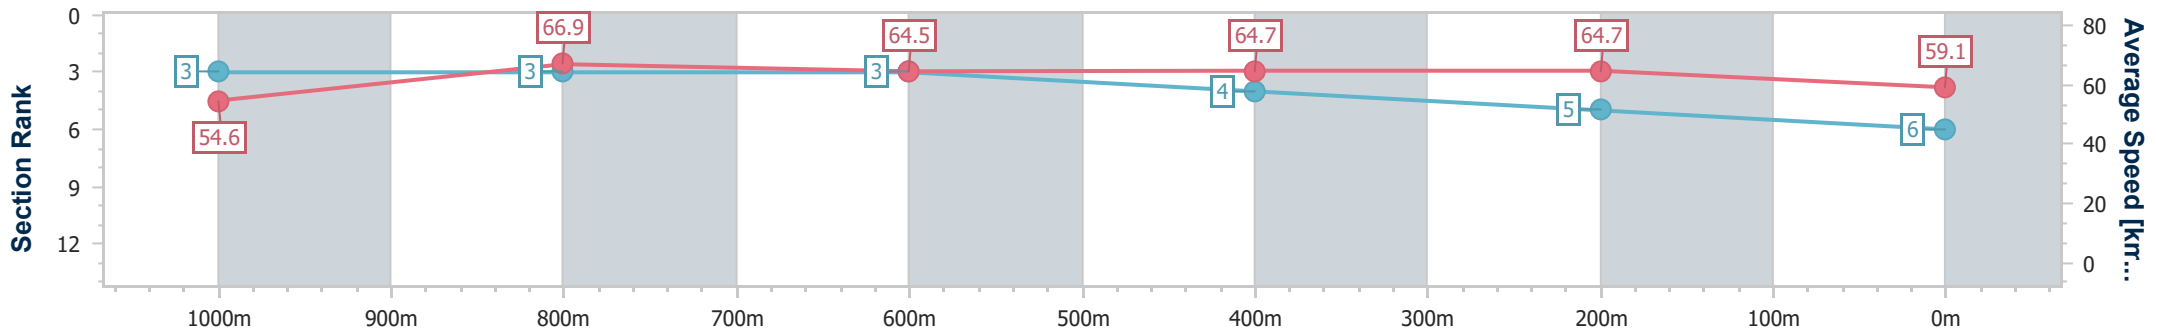

### Eagle Farm QLD Professional

Race 8: MAGIC MILLIONS FALVELON - LISTED - 1200m

23 December 2023 - 16:33

Track Rating: Good 4, Weather: Fine, Rail Position: +4m Entire

BRISBANE RACING CLUB

Section	Overall	1000m	800m	600m	400m	200m
Section Times	1:09.65 [6] (0:13.19)	0:56.46 [3] (0:10.90)	0:45.56 [3] (0:11.16)	0:34.40 [3] (0:11.09)	0:23.31 [4] (0:11.14)	0:12.17 [5] (0:12.17)
Average Speed [km/h]	54.6	66.9	64.5	64.7	64.7	59.1
Top Speed [km/h]	69.6	68.3	65.9	66.5	66.2	62.7
Avg. Dist. to Rail [m]	5.9	2.4	0.5	1.0	1.1	2.0
Avg. Stride Freq. [Hz]	2.2	2.3	2.2	2.3	2.3	2.2
Avg. Stride Length [m]	6.8	8.1	8.1	7.9	7.8	7.4