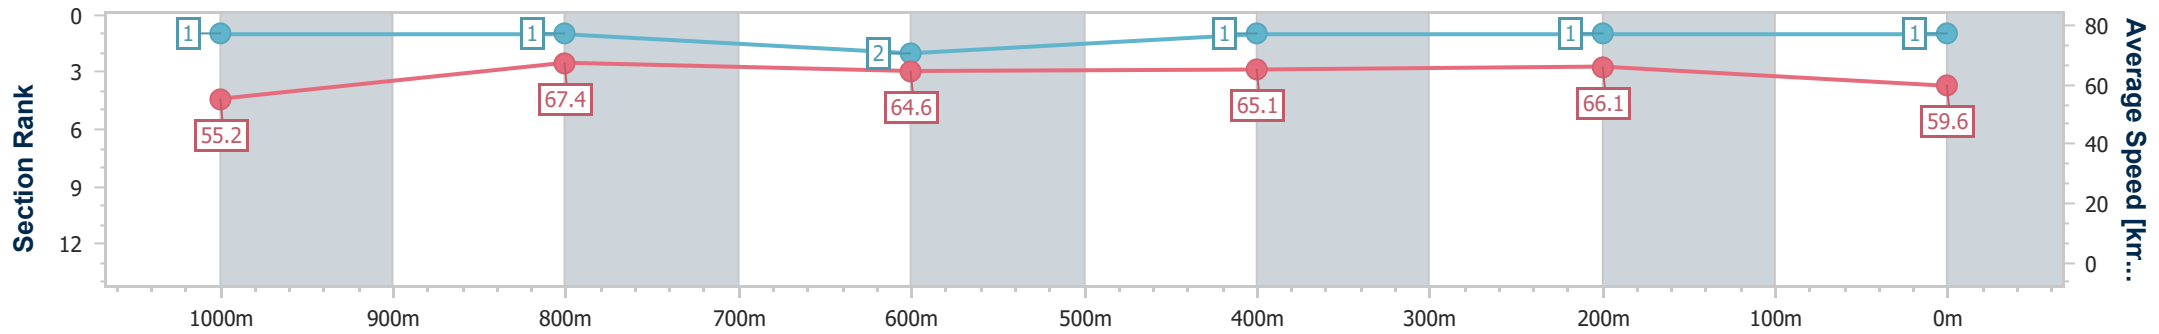

### Eagle Farm QLD Professional

Race 8: MAGIC MILLIONS FALVELON - LISTED - 1200m

23 December 2023 - 16:33

Track Rating: Good 4, Weather: Fine, Rail Position: +4m Entire

BRISBANE RACING CLUB

Section	Overall	1000m	800m	600m	400m	200m
Section Times	1:09.04 [1] (0:13.11)	0:55.93 [1] (0:10.80)	0:45.13 [1] (0:11.16)	0:33.97 [2] (0:11.03)	0:22.94 [1] (0:10.90)	0:12.04 [1] (0:12.04)
Average Speed [km/h]	55.2	67.4	64.6	65.1	66.1	59.6
Top Speed [km/h]	69.5	69.1	66.3	67.0	67.1	64.1
Avg. Dist. to Rail [m]	4.6	2.2	0.7	1.1	3.1	3.9
Avg. Stride Freq. [Hz]	2.3	2.4	2.3	2.3	2.4	2.3
Avg. Stride Length [m]	6.7	7.9	7.8	7.8	7.6	7.2