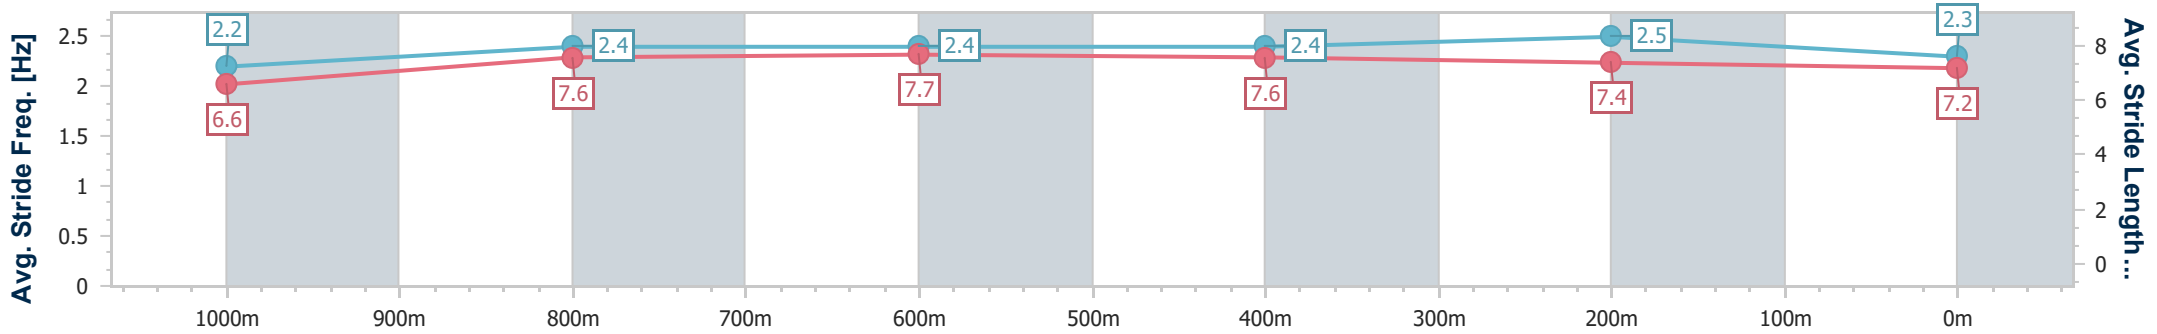

### Eagle Farm QLD Professional

Race 8: MAGIC MILLIONS FALVELON - LISTED - 1200m

23 December 2023 - 16:33

Track Rating: Good 4, Weather: Fine, Rail Position: +4m Entire

BRISBANE RACING CLUB

Section	Overall	1000m	800m	600m	400m	200m
Section Times	1:09.90 [12] (0:13.96)	0:55.94 [9] (0:10.97)	0:44.97 [10] (0:10.93)	0:34.04 [10] (0:11.02)	0:23.02 [10] (0:11.02)	0:12.00 [11] (0:12.00)
Average Speed [km/h]	51.7	66.2	66.2	65.5	65.2	60.0
Top Speed [km/h]	67.0	66.8	67.0	67.8	66.2	64.6
Avg. Dist. to Rail [m]	4.7	2.0	0.7	0.9	6.7	7.0
Avg. Stride Freq. [Hz]	2.2	2.4	2.4	2.4	2.5	2.3
Avg. Stride Length [m]	6.6	7.6	7.7	7.6	7.4	7.2

- [ ] Ranking at each section and finish
- .-.- No data available at this section
- NA No data available