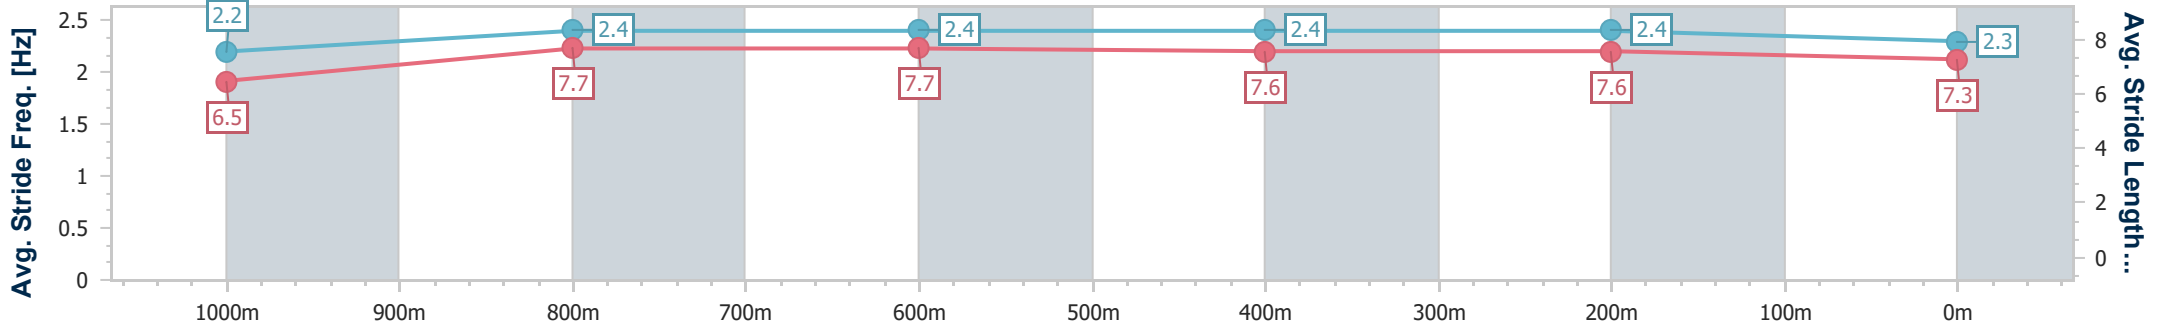

Eagle Farm QLD Professional

Race 8: MAGIC MILLIONS FALVELON - LISTED - 1200m

23 December 2023 - 16:33

Track Rating: Good 4, Weather: Fine, Rail Position: +4m Entire

BRISBANE RACING CLUB

Section	Overall	1000m	800m	600m	400m	200m
Section Times	1:09.45 [3] (0:13.99)	0:55.46 [10] (0:10.92)	0:44.54 [9] (0:10.89)	0:33.65 [9] (0:10.96)	0:22.69 [8] (0:10.89)	0:11.80 [7] (0:11.80)
Average Speed [km/h]	51.4	66.6	65.9	65.5	66.2	61.1
Top Speed [km/h]	65.5	68.0	68.0	66.7	68.1	64.6
Avg. Dist. to Rail [m]	3.6	1.3	0.3	0.7	3.7	6.9
Avg. Stride Freq. [Hz]	2.2	2.4	2.4	2.4	2.4	2.3
Avg. Stride Length [m]	6.5	7.7	7.7	7.6	7.6	7.3

- [ ] Ranking at each section and finish
- .-.- No data available at this section
- NA No data available

Horse/Jockey Name	Spacewalk
Final Rank	4
Fastest Section Time (Section)	0:10.82 (1000m)
Top Speed [km/h] (Section)	67.9 (1000m)
Race State	Finished