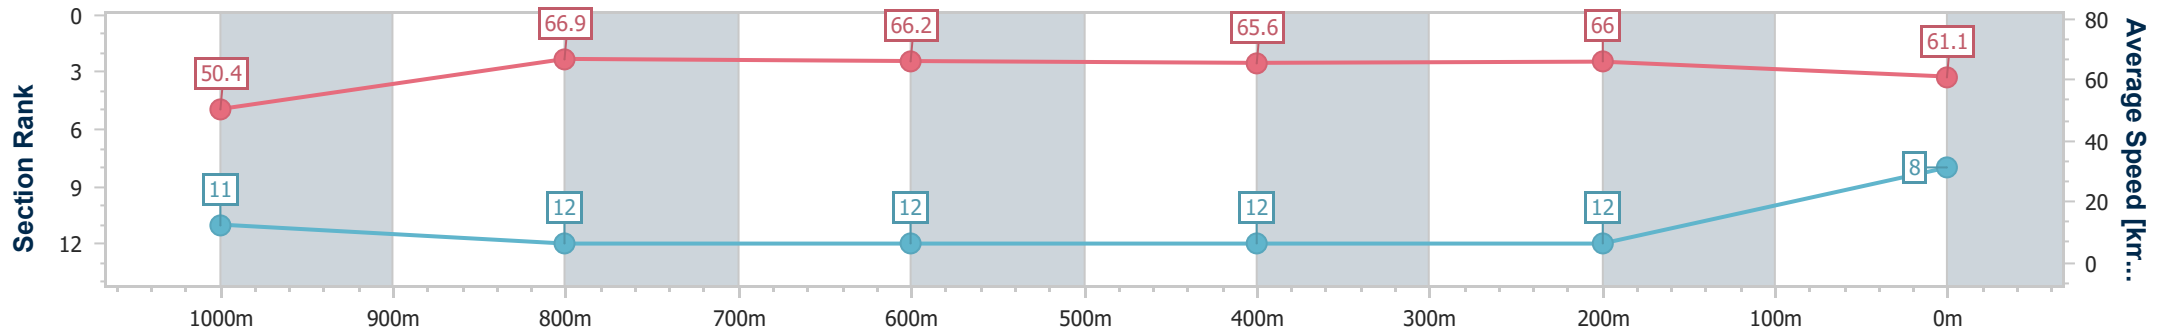

Eagle Farm QLD Professional

Race 8: MAGIC MILLIONS FALVELON - LISTED - 1200m

23 December 2023 - 16:33

Track Rating: Good 4, Weather: Fine, Rail Position: +4m Entire

BRISBANE RACING CLUB

Section	Overall	1000m	800m	600m	400m	200m
Section Times	1:09.74 [8] (0:14.27)	0:55.47 [11] (0:10.95)	0:44.52 [12] (0:10.90)	0:33.62 [12] (0:10.95)	0:22.67 [12] (0:10.88)	0:11.79 [12] (0:11.79)
Average Speed [km/h]	50.4	66.9	66.2	65.6	66.0	61.1
Top Speed [km/h]	66.4	67.9	66.7	66.8	67.3	64.2
Avg. Dist. to Rail [m]	6.8	2.5	0.7	0.7	2.8	3.9
Avg. Stride Freq. [Hz]	2.1	2.3	2.3	2.3	2.3	2.2
Avg. Stride Length [m]	6.6	8.1	8.1	8.1	7.9	7.7

- [ ] Ranking at each section and finish
- .-.- No data available at this section
- NA No data available

Horse/Jockey Name	Ef Troop
Final Rank	9
Fastest Section Time (Section)	0:10.93 (1000m)
Top Speed [km/h] (Section)	68.0 (1000m)
Race State	Finished