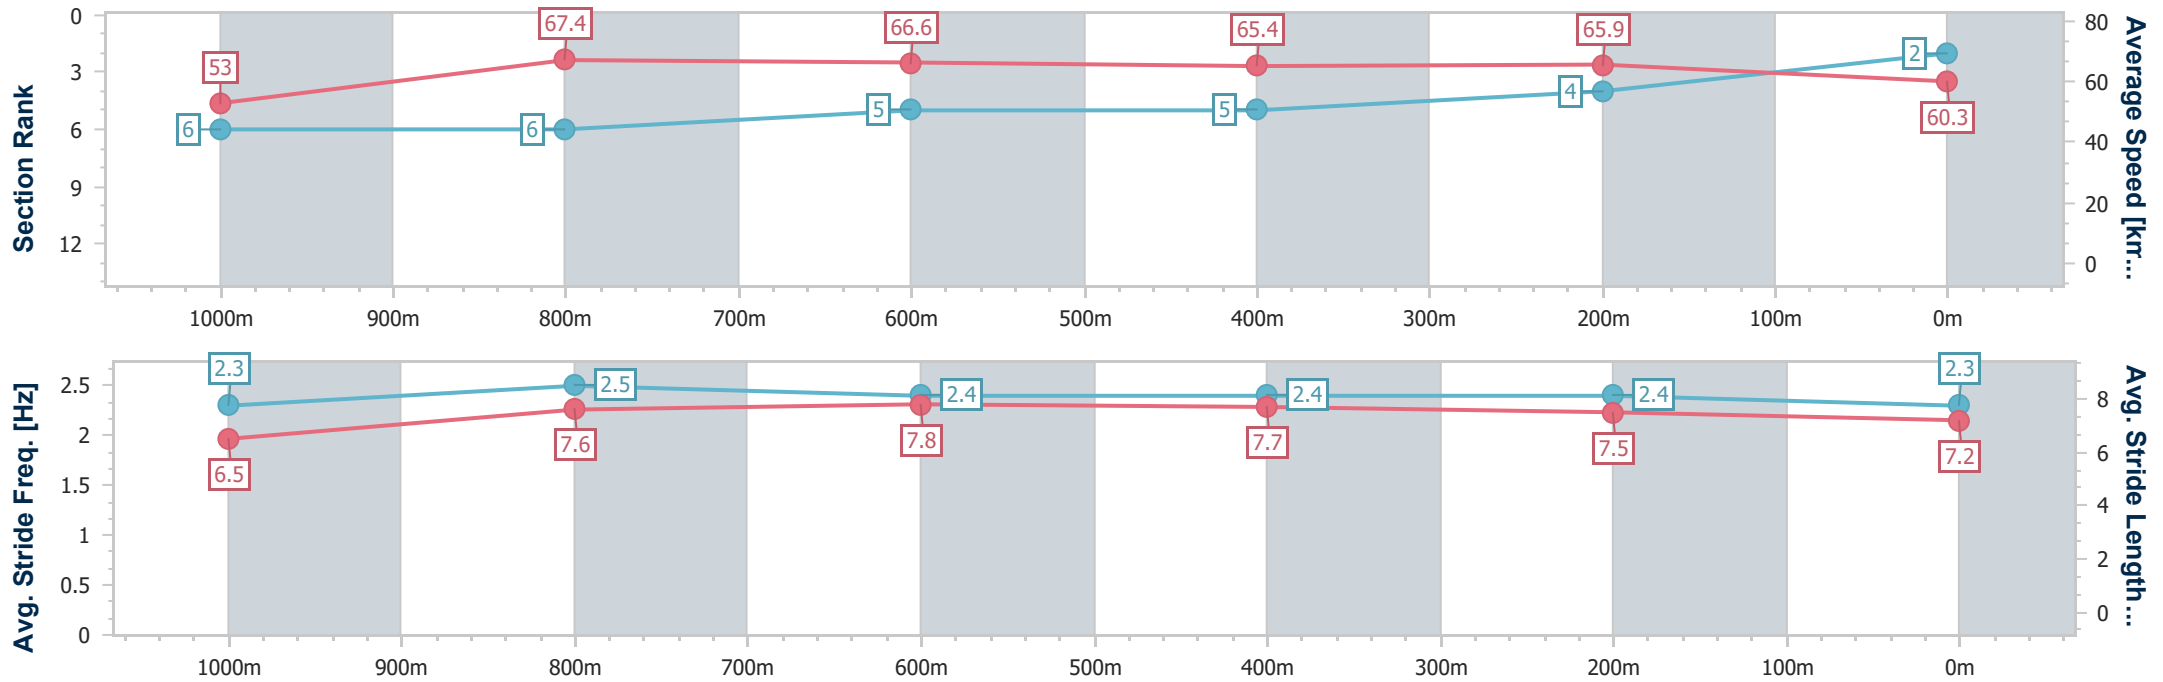

### Eagle Farm QLD Professional

Race 8: MAGIC MILLIONS FALVELON - LISTED - 1200m

23 December 2023 - 16:33

Track Rating: Good 4, Weather: Fine, Rail Position: +4m Entire

BRISBANE RACING CLUB

Section	Overall	1000m	800m	600m	400m	200m
Section Times	1:09.36 [2] (0:13.65)	0:55.71 [6] (0:10.83)	0:44.88 [6] (0:10.92)	0:33.96 [5] (0:11.10)	0:22.86 [5] (0:10.91)	0:11.95 [4] (0:11.95)
Average Speed [km/h]	53.0	67.4	66.6	65.4	65.9	60.3
Top Speed [km/h]	68.8	68.7	67.7	67.3	67.8	63.7
Avg. Dist. to Rail [m]	6.4	3.0	1.8	1.8	6.8	6.4
Avg. Stride Freq. [Hz]	2.3	2.5	2.4	2.4	2.4	2.3
Avg. Stride Length [m]	6.5	7.6	7.8	7.7	7.5	7.2