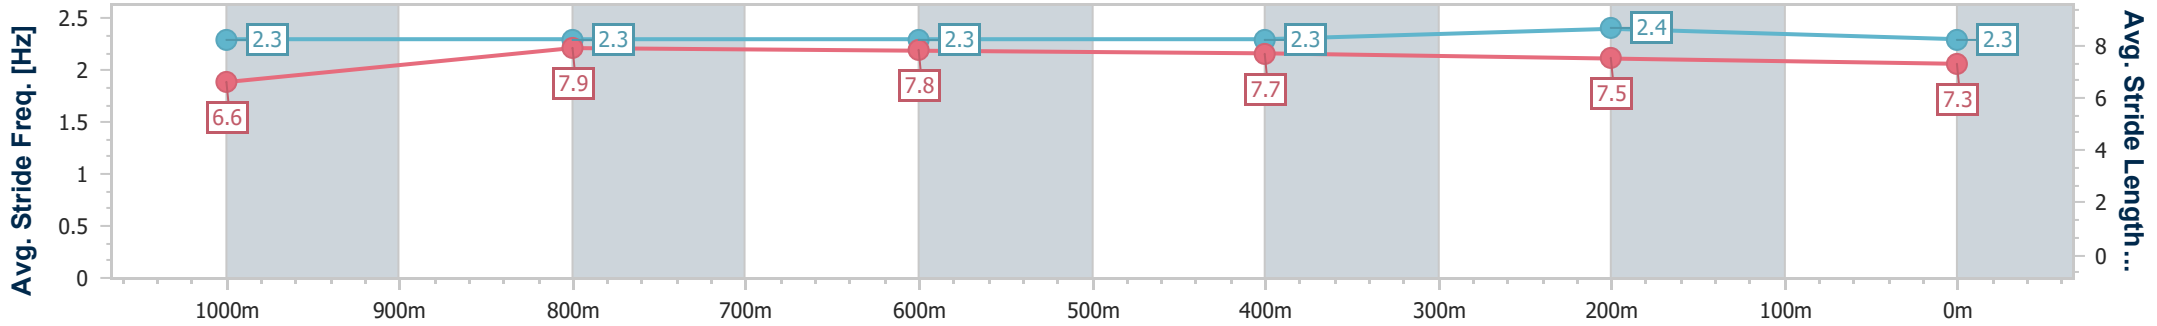

Horse/Jockey Name	Richon
Final Rank	5
Fastest Section Time (Section)	0:10.93 (1000m)
Top Speed [km/h] (Section)	68.1 (Overall)
Race State	Finished

Eagle Farm QLD Professional
Race 8: MAGIC MILLIONS FALVELON - LISTED - 1200m
23 December 2023 - 16:33
Track Rating: Good 4, Weather: Fine, Rail Position: +4m Entire

BRISBANE
RACING CLUB

Section	Overall	1000m	800m	600m	400m	200m
Section Times	1:09.59 [5] (0:13.34)	0:56.25 [4] (0:10.93)	0:45.32 [4] (0:11.22)	0:34.10 [6] (0:11.05)	0:23.05 [6] (0:11.08)	0:11.97 [6] (0:11.97)
Average Speed [km/h]	54.0	66.4	63.7	64.6	64.8	60.1
Top Speed [km/h]	68.1	67.9	65.3	65.8	66.7	62.9
Avg. Dist. to Rail [m]	2.5	0.9	1.4	1.8	0.8	0.5
Avg. Stride Freq. [Hz]	2.3	2.3	2.3	2.3	2.4	2.3
Avg. Stride Length [m]	6.6	7.9	7.8	7.7	7.5	7.3

- [ ] Ranking at each section and finish
- -.-.- No data available at this section
- NA No data available