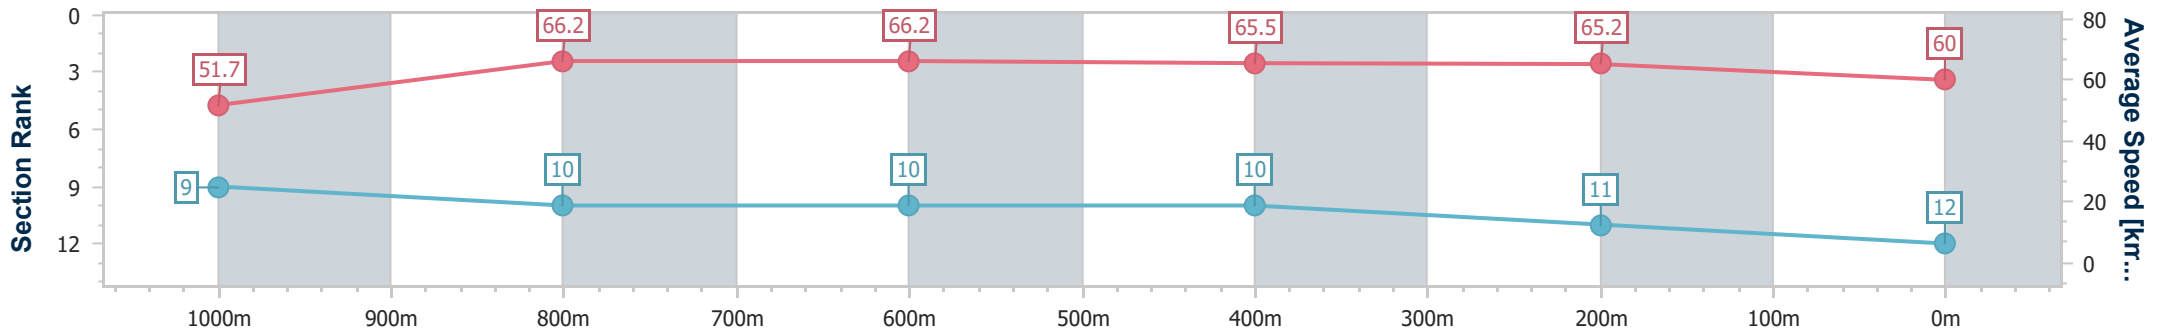

### Eagle Farm QLD Professional

Race 8: MAGIC MILLIONS FALVELON - LISTED - 1200m

23 December 2023 - 16:33

Track Rating: Good 4, Weather: Fine, Rail Position: +4m Entire

BRISBANE RACING CLUB

Section	Overall	1000m	800m	600m	400m	200m
Section Times	1:09.90 [12] (0:13.96)	0:55.94 [9] (0:10.97)	0:44.97 [10] (0:10.93)	0:34.04 [10] (0:11.02)	0:23.02 [10] (0:11.02)	0:12.00 [11] (0:12.00)
Average Speed [km/h]	51.7	66.2	66.2	65.5	65.2	60.0
Top Speed [km/h]	67.0	66.8	67.0	67.8	66.2	64.6
Avg. Dist. to Rail [m]	4.7	2.0	0.7	0.9	6.7	7.0
Avg. Stride Freq. [Hz]	2.2	2.4	2.4	2.4	2.5	2.3
Avg. Stride Length [m]	6.6	7.6	7.7	7.6	7.4	7.2

- [ ] Ranking at each section and finish
- .-.- No data available at this section
- NA No data available