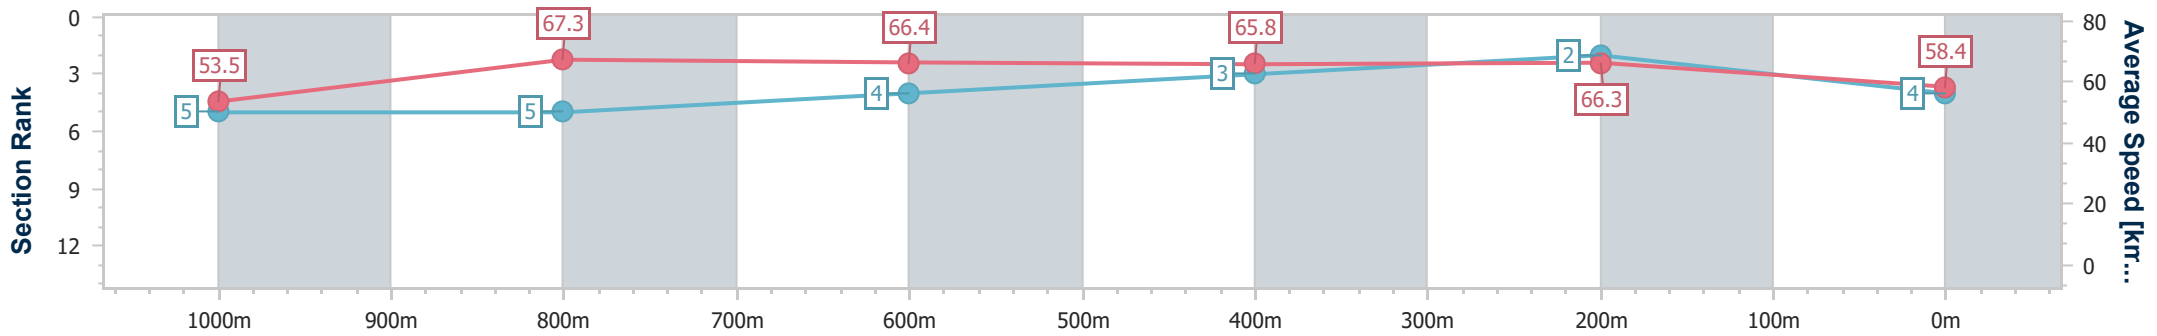

### Eagle Farm QLD Professional

Race 8: MAGIC MILLIONS FALVELON - LISTED - 1200m

23 December 2023 - 16:33

Track Rating: Good 4, Weather: Fine, Rail Position: +4m Entire

BRISBANE RACING CLUB

Section	Overall	1000m	800m	600m	400m	200m
Section Times	1:09.48 [4] (0:13.49)	0:55.99 [5] (0:10.82)	0:45.17 [5] (0:10.95)	0:34.22 [4] (0:11.03)	0:23.19 [3] (0:10.88)	0:12.31 [2] (0:12.31)
Average Speed [km/h]	53.5	67.3	66.4	65.8	66.3	58.4
Top Speed [km/h]	66.9	67.9	67.0	67.5	67.3	62.7
Avg. Dist. to Rail [m]	3.2	2.6	2.2	2.2	5.0	4.3
Avg. Stride Freq. [Hz]	2.4	2.6	2.5	2.5	2.6	2.4
Avg. Stride Length [m]	6.2	7.3	7.4	7.3	7.2	6.8