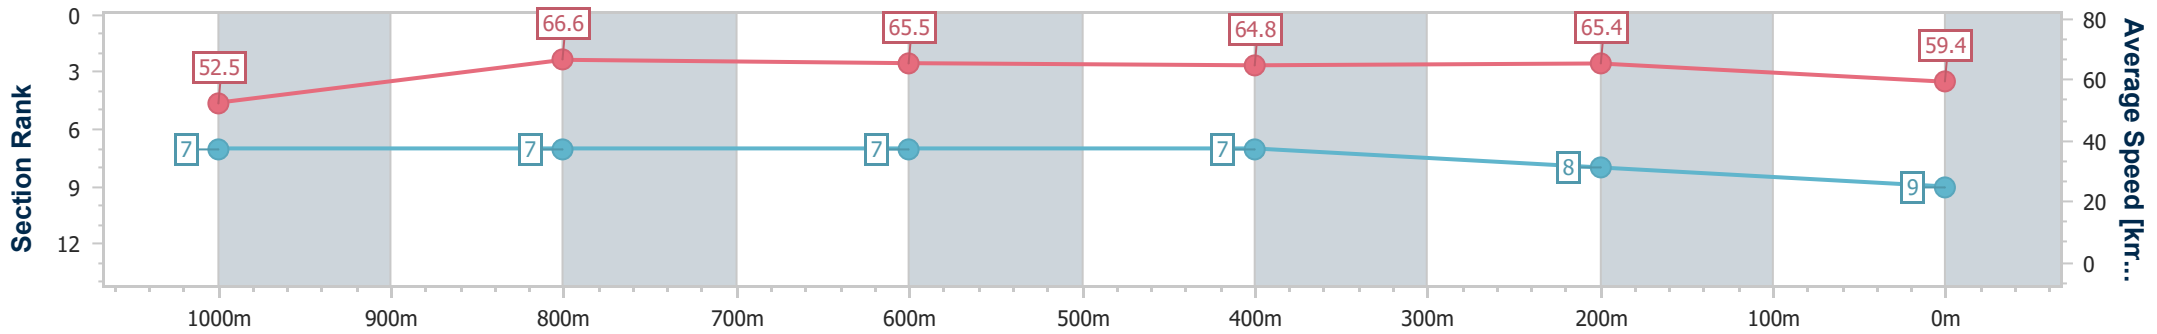

- [ ] Ranking at each section and finish
- .-.- No data available at this section
- NA No data available

Horse/Jockey Name	Ef Troop
Final Rank	9
Fastest Section Time (Section)	0:10.93 (1000m)
Top Speed [km/h] (Section)	68.0 (1000m)
Race State	Finished

### Eagle Farm QLD Professional

Race 8: MAGIC MILLIONS FALVELON - LISTED - 1200m

23 December 2023 - 16:33

Track Rating: Good 4, Weather: Fine, Rail Position: +4m Entire

BRISBANE RACING CLUB

Section	Overall	1000m	800m	600m	400m	200m
Section Times	1:09.82 [9] (0:13.73)	0:56.09 [7] (0:10.93)	0:45.16 [7] (0:10.97)	0:34.19 [7] (0:11.09)	0:23.10 [7] (0:10.98)	0:12.12 [8] (0:12.12)
Average Speed [km/h]	52.5	66.6	65.5	64.8	65.4	59.4
Top Speed [km/h]	65.6	68.0	66.7	66.0	67.2	63.5
Avg. Dist. to Rail [m]	1.5	1.7	0.4	1.1	4.3	7.1
Avg. Stride Freq. [Hz]	2.2	2.4	2.4	2.4	2.4	2.3
Avg. Stride Length [m]	6.6	7.7	7.7	7.6	7.5	7.2

- [ ] Ranking at each section and finish
- .-.- No data available at this section
- NA No data available

Horse/Jockey Name	Fifteen Rounds
Final Rank	10
Fastest Section Time (Section)	0:10.81 (800m)
Top Speed [km/h] (Section)	67.7 (1000m)
Race State	Finished