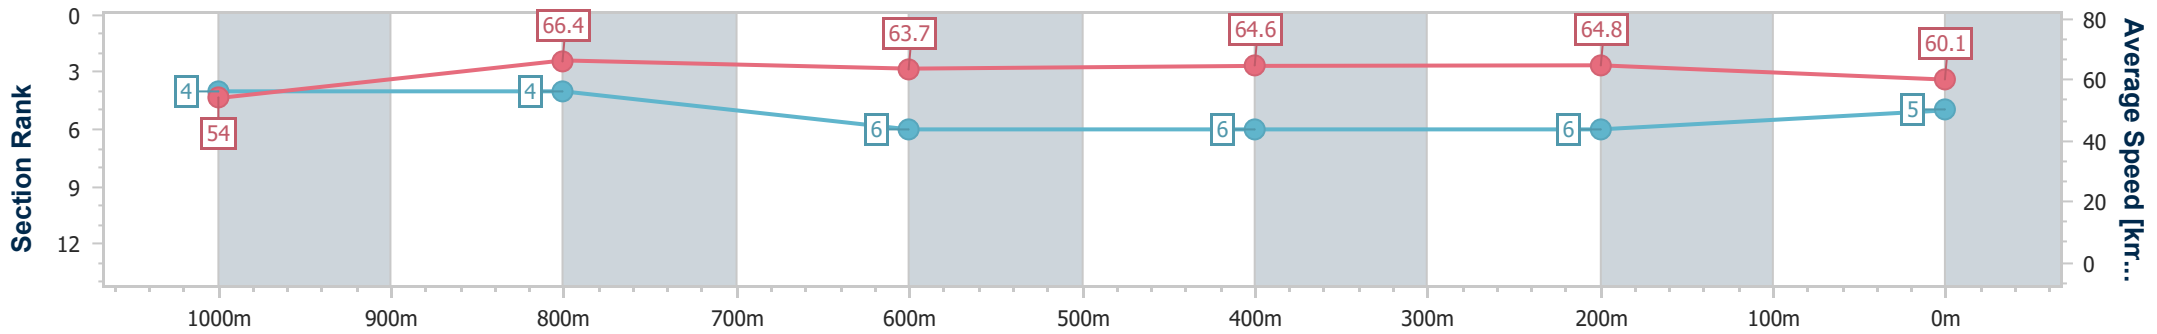

Horse/Jockey Name	Richon
Final Rank	5
Fastest Section Time (Section)	0:10.93 (1000m)
Top Speed [km/h] (Section)	68.1 (Overall)
Race State	Finished

Eagle Farm QLD Professional
Race 8: MAGIC MILLIONS FALVELON - LISTED - 1200m
23 December 2023 - 16:33
Track Rating: Good 4, Weather: Fine, Rail Position: +4m Entire

BRISBANE
RACING CLUB

Section	Overall	1000m	800m	600m	400m	200m
Section Times	1:09.59 [5] (0:13.34)	0:56.25 [4] (0:10.93)	0:45.32 [4] (0:11.22)	0:34.10 [6] (0:11.05)	0:23.05 [6] (0:11.08)	0:11.97 [6] (0:11.97)
Average Speed [km/h]	54.0	66.4	63.7	64.6	64.8	60.1
Top Speed [km/h]	68.1	67.9	65.3	65.8	66.7	62.9
Avg. Dist. to Rail [m]	2.5	0.9	1.4	1.8	0.8	0.5
Avg. Stride Freq. [Hz]	2.3	2.3	2.3	2.3	2.4	2.3
Avg. Stride Length [m]	6.6	7.9	7.8	7.7	7.5	7.3

- [ ] Ranking at each section and finish
- -.-.- No data available at this section
- NA No data available