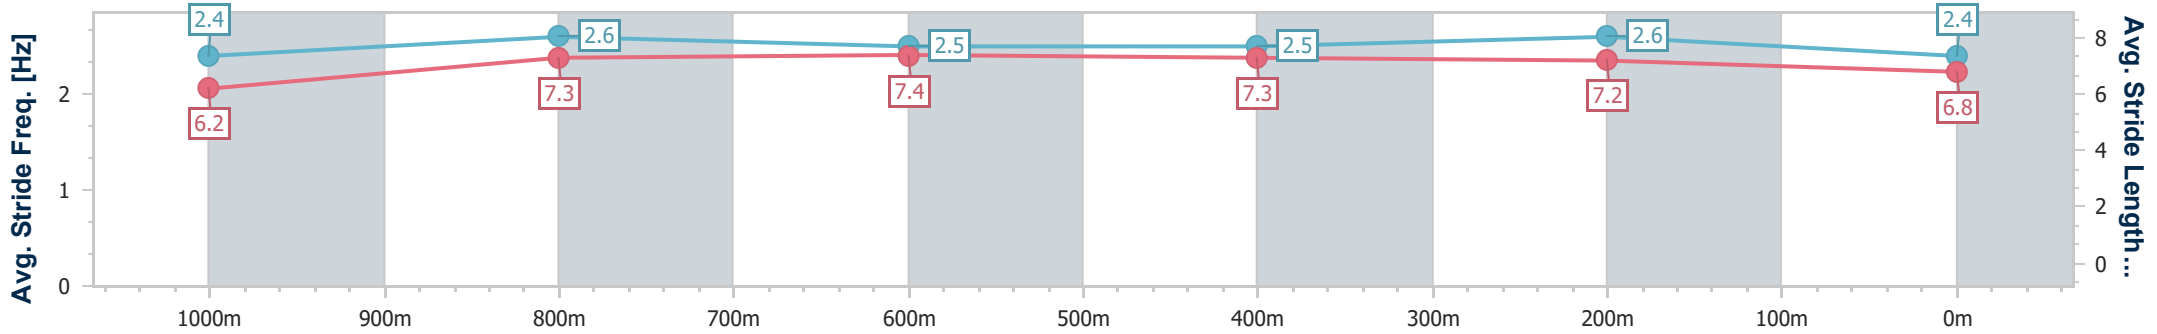

### Eagle Farm QLD Professional

Race 8: MAGIC MILLIONS FALVELON - LISTED - 1200m

23 December 2023 - 16:33

Track Rating: Good 4, Weather: Fine, Rail Position: +4m Entire

BRISBANE RACING CLUB

Section	Overall	1000m	800m	600m	400m	200m
Section Times	1:09.48 [4] (0:13.49)	0:55.99 [5] (0:10.82)	0:45.17 [5] (0:10.95)	0:34.22 [4] (0:11.03)	0:23.19 [3] (0:10.88)	0:12.31 [2] (0:12.31)
Average Speed [km/h]	53.5	67.3	66.4	65.8	66.3	58.4
Top Speed [km/h]	66.9	67.9	67.0	67.5	67.3	62.7
Avg. Dist. to Rail [m]	3.2	2.6	2.2	2.2	5.0	4.3
Avg. Stride Freq. [Hz]	2.4	2.6	2.5	2.5	2.6	2.4
Avg. Stride Length [m]	6.2	7.3	7.4	7.3	7.2	6.8