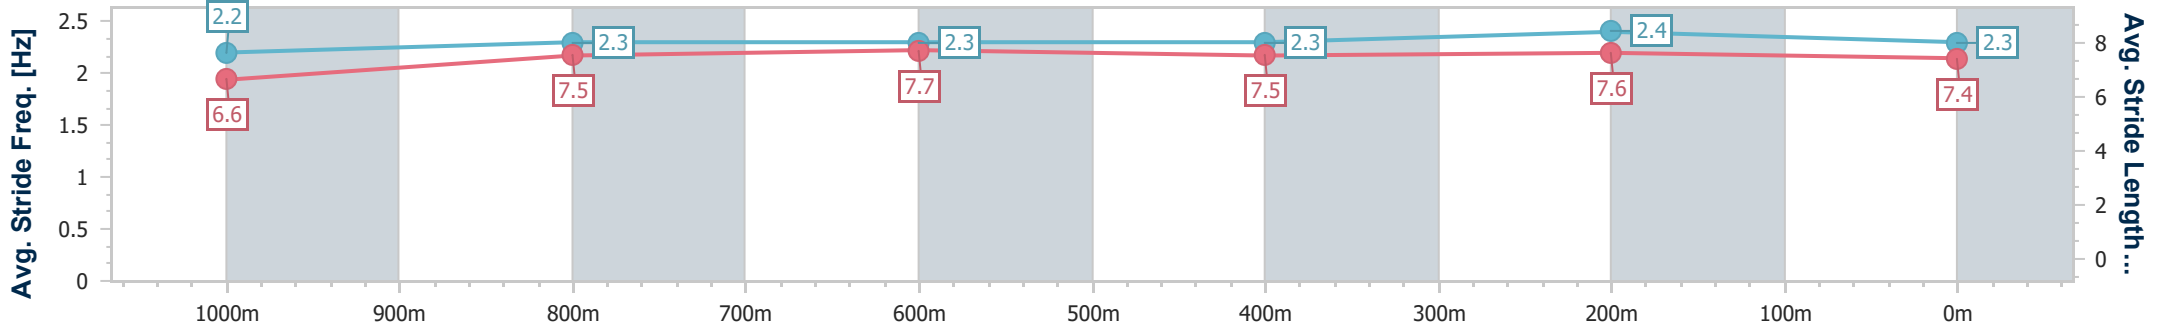

Eagle Farm QLD Professional

Race 8: MAGIC MILLIONS FALVELON - LISTED - 1200m

23 December 2023 - 16:33

Track Rating: Good 4, Weather: Fine, Rail Position: +4m Entire

BRISBANE RACING CLUB

Section	Overall	1000m	800m	600m	400m	200m
Section Times	1:09.86 [11] (0:13.77)	0:56.09 [8] (0:11.00)	0:45.09 [8] (0:10.90)	0:34.19 [8] (0:11.14)	0:23.05 [9] (0:10.99)	0:12.06 [9] (0:12.06)
Average Speed [km/h]	52.6	66.2	66.5	64.7	65.7	59.7
Top Speed [km/h]	65.6	67.9	67.2	65.9	66.7	63.9
Avg. Dist. to Rail [m]	2.4	2.9	1.0	1.0	7.8	9.2
Avg. Stride Freq. [Hz]	2.2	2.3	2.3	2.3	2.4	2.3
Avg. Stride Length [m]	6.6	7.5	7.7	7.5	7.6	7.4