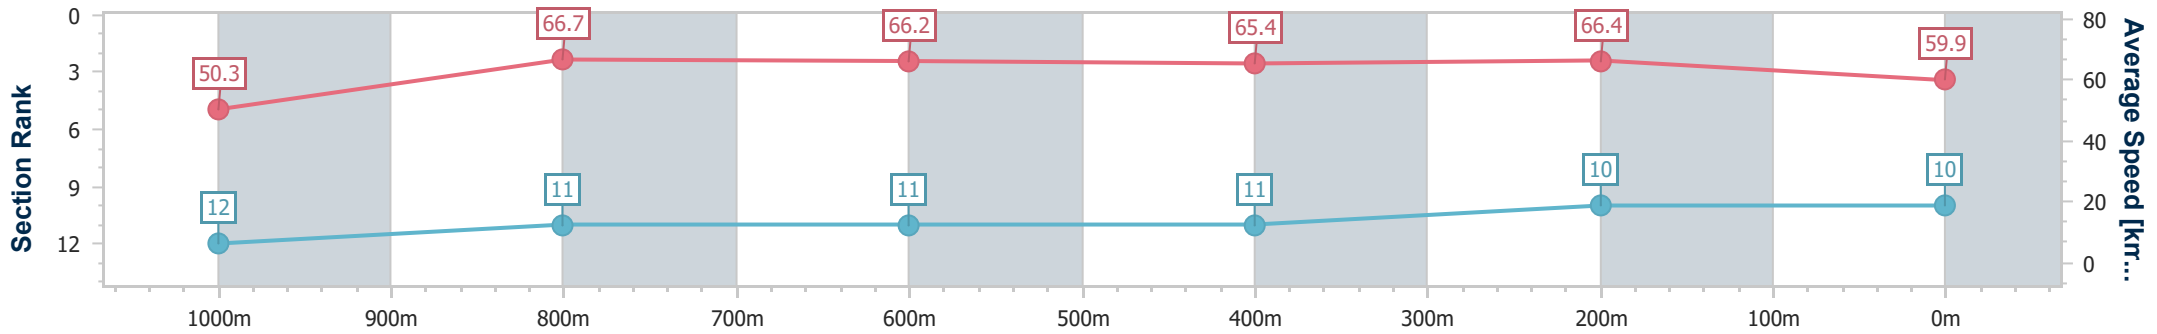

- [ ] Ranking at each section and finish
- .-.- No data available at this section
- NA No data available

Horse/Jockey Name	Fifteen Rounds
Final Rank	10
Fastest Section Time (Section)	0:10.81 (800m)
Top Speed [km/h] (Section)	67.7 (1000m)
Race State	Finished

### Eagle Farm QLD Professional

Race 8: MAGIC MILLIONS FALVELON - LISTED - 1200m

23 December 2023 - 16:33

Track Rating: Good 4, Weather: Fine, Rail Position: +4m Entire

BRISBANE RACING CLUB

Section	Overall	1000m	800m	600m	400m	200m
Section Times	1:09.83 [10] (0:14.36)	0:55.47 [12] (0:10.82)	0:44.65 [11] (0:10.81)	0:33.84 [11] (0:10.95)	0:22.89 [11] (0:10.88)	0:12.01 [10] (0:12.01)
Average Speed [km/h]	50.3	66.7	66.2	65.4	66.4	59.9
Top Speed [km/h]	67.1	67.7	67.1	67.5	67.3	64.1
Avg. Dist. to Rail [m]	6.0	0.6	1.0	1.0	2.0	2.3
Avg. Stride Freq. [Hz]	2.2	2.3	2.3	2.4	2.4	2.3
Avg. Stride Length [m]	6.5	7.9	7.9	7.7	7.7	7.4