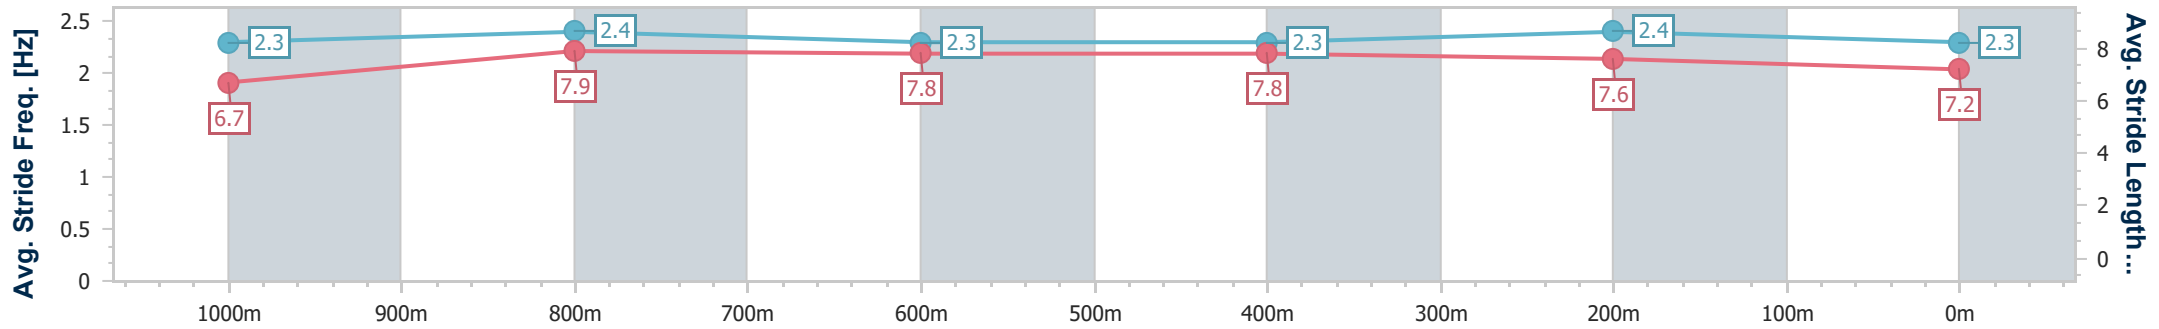

### Eagle Farm QLD Professional

Race 8: MAGIC MILLIONS FALVELON - LISTED - 1200m

23 December 2023 - 16:33

Track Rating: Good 4, Weather: Fine, Rail Position: +4m Entire

BRISBANE RACING CLUB

Section	Overall	1000m	800m	600m	400m	200m
Section Times	1:09.04 [1] (0:13.11)	0:55.93 [1] (0:10.80)	0:45.13 [1] (0:11.16)	0:33.97 [2] (0:11.03)	0:22.94 [1] (0:10.90)	0:12.04 [1] (0:12.04)
Average Speed [km/h]	55.2	67.4	64.6	65.1	66.1	59.6
Top Speed [km/h]	69.5	69.1	66.3	67.0	67.1	64.1
Avg. Dist. to Rail [m]	4.6	2.2	0.7	1.1	3.1	3.9
Avg. Stride Freq. [Hz]	2.3	2.4	2.3	2.3	2.4	2.3
Avg. Stride Length [m]	6.7	7.9	7.8	7.8	7.6	7.2