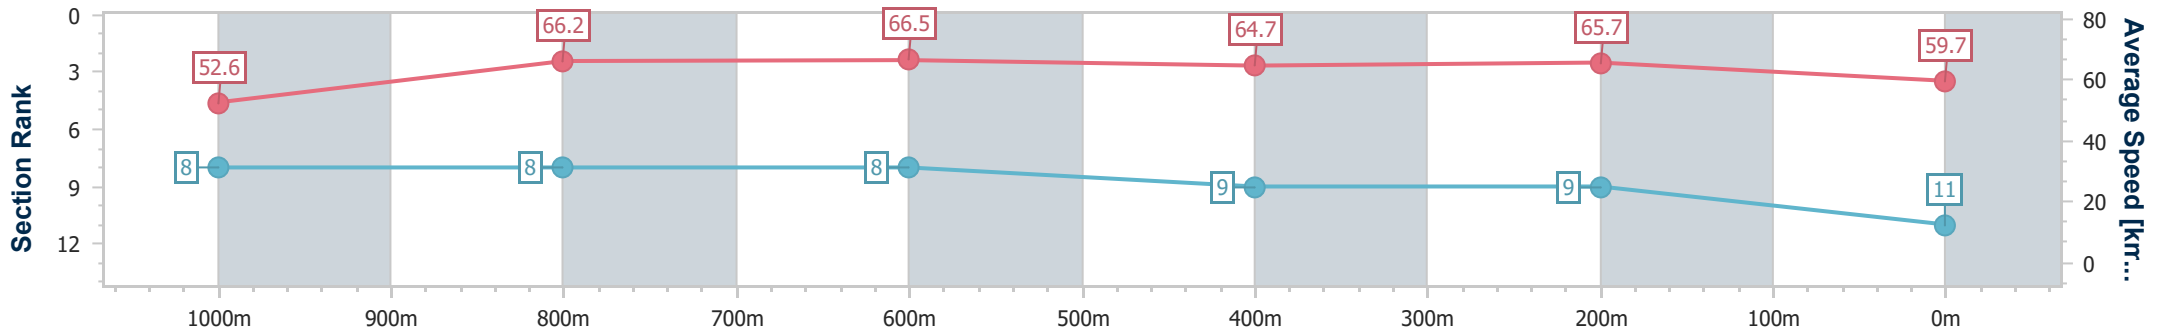

Eagle Farm QLD Professional

Race 8: MAGIC MILLIONS FALVELON - LISTED - 1200m

23 December 2023 - 16:33

Track Rating: Good 4, Weather: Fine, Rail Position: +4m Entire

BRISBANE RACING CLUB

Section	Overall	1000m	800m	600m	400m	200m
Section Times	1:09.86 [11] (0:13.77)	0:56.09 [8] (0:11.00)	0:45.09 [8] (0:10.90)	0:34.19 [8] (0:11.14)	0:23.05 [9] (0:10.99)	0:12.06 [9] (0:12.06)
Average Speed [km/h]	52.6	66.2	66.5	64.7	65.7	59.7
Top Speed [km/h]	65.6	67.9	67.2	65.9	66.7	63.9
Avg. Dist. to Rail [m]	2.4	2.9	1.0	1.0	7.8	9.2
Avg. Stride Freq. [Hz]	2.2	2.3	2.3	2.3	2.4	2.3
Avg. Stride Length [m]	6.6	7.5	7.7	7.5	7.6	7.4

- [ ] Ranking at each section and finish
- .-.- No data available at this section
- NA No data available

Horse/Jockey Name	Ralphie
Final Rank	12
Fastest Section Time (Section)	0:10.93 (800m)
Top Speed [km/h] (Section)	67.8 (600m)
Race State	Finished