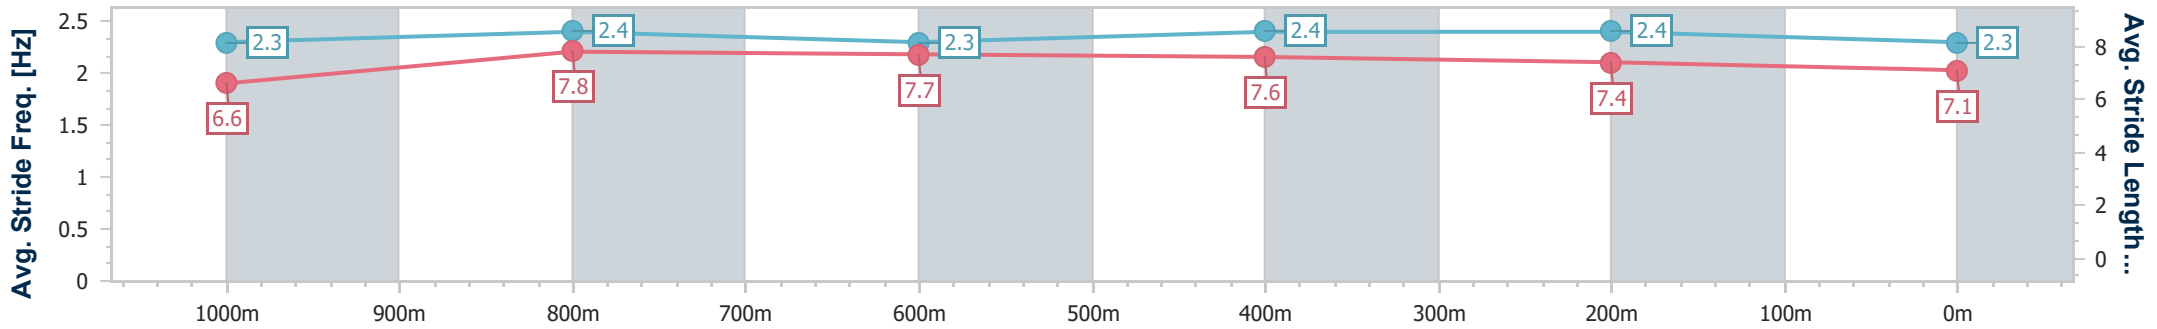

Eagle Farm QLD Professional

Race 8: MAGIC MILLIONS FALVELON - LISTED - 1200m

23 December 2023 - 16:33

Track Rating: Good 4, Weather: Fine, Rail Position: +4m Entire

BRISBANE RACING CLUB

Section	Overall	1000m	800m	600m	400m	200m
Section Times	1:09.72 [7] (0:13.12)	0:56.60 [2] (0:10.81)	0:45.79 [2] (0:11.14)	0:34.65 [1] (0:11.10)	0:23.55 [2] (0:11.23)	0:12.32 [3]
Average Speed [km/h]	55.2	67.8	64.7	65.0	63.9	58.6
Top Speed [km/h]	69.1	69.2	66.3	66.5	65.9	62.0
Avg. Dist. to Rail [m]	6.7	3.5	0.7	0.9	4.4	3.8
Avg. Stride Freq. [Hz]	2.3	2.4	2.3	2.4	2.4	2.3
Avg. Stride Length [m]	6.6	7.8	7.7	7.6	7.4	7.1

- [ ] Ranking at each section and finish
- .-.- No data available at this section
- NA No data available

Horse/Jockey Name	Alpine Edge
Final Rank	8
Fastest Section Time (Section)	0:10.88 (400m)
Top Speed [km/h] (Section)	67.9 (1000m)
Race State	Finished