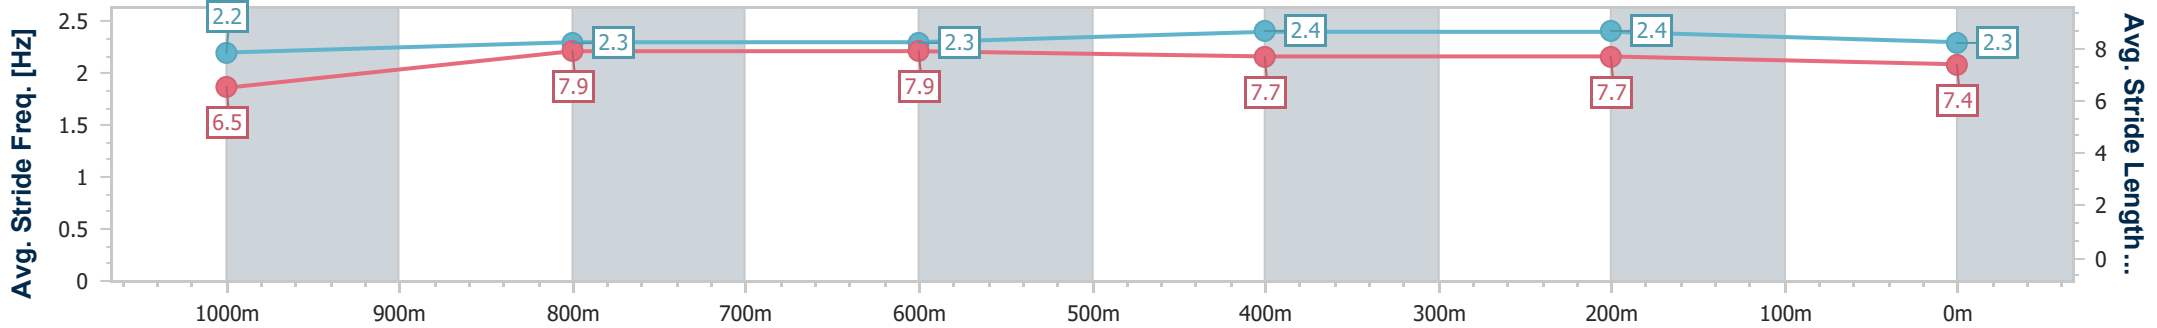

- [ ] Ranking at each section and finish
- .-.- No data available at this section
- NA No data available

Horse/Jockey Name	Fifteen Rounds
Final Rank	10
Fastest Section Time (Section)	0:10.81 (800m)
Top Speed [km/h] (Section)	67.7 (1000m)
Race State	Finished

### Eagle Farm QLD Professional

Race 8: MAGIC MILLIONS FALVELON - LISTED - 1200m

23 December 2023 - 16:33

Track Rating: Good 4, Weather: Fine, Rail Position: +4m Entire

BRISBANE RACING CLUB

Section	Overall	1000m	800m	600m	400m	200m
Section Times	1:09.83 [10] (0:14.36)	0:55.47 [12] (0:10.82)	0:44.65 [11] (0:10.81)	0:33.84 [11] (0:10.95)	0:22.89 [11] (0:10.88)	0:12.01 [10] (0:12.01)
Average Speed [km/h]	50.3	66.7	66.2	65.4	66.4	59.9
Top Speed [km/h]	67.1	67.7	67.1	67.5	67.3	64.1
Avg. Dist. to Rail [m]	6.0	0.6	1.0	1.0	2.0	2.3
Avg. Stride Freq. [Hz]	2.2	2.3	2.3	2.4	2.4	2.3
Avg. Stride Length [m]	6.5	7.9	7.9	7.7	7.7	7.4