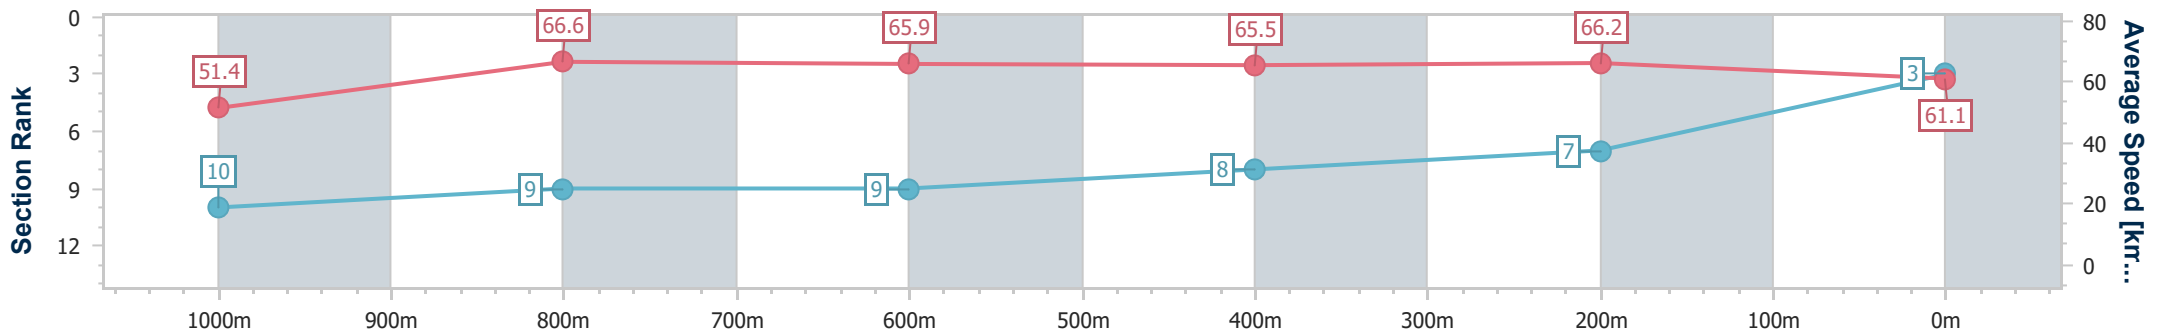

Eagle Farm QLD Professional

Race 8: MAGIC MILLIONS FALVELON - LISTED - 1200m

23 December 2023 - 16:33

Track Rating: Good 4, Weather: Fine, Rail Position: +4m Entire

BRISBANE RACING CLUB

Section	Overall	1000m	800m	600m	400m	200m
Section Times	1:09.45 [3] (0:13.99)	0:55.46 [10] (0:10.92)	0:44.54 [9] (0:10.89)	0:33.65 [9] (0:10.96)	0:22.69 [8] (0:10.89)	0:11.80 [7] (0:11.80)
Average Speed [km/h]	51.4	66.6	65.9	65.5	66.2	61.1
Top Speed [km/h]	65.5	68.0	68.0	66.7	68.1	64.6
Avg. Dist. to Rail [m]	3.6	1.3	0.3	0.7	3.7	6.9
Avg. Stride Freq. [Hz]	2.2	2.4	2.4	2.4	2.4	2.3
Avg. Stride Length [m]	6.5	7.7	7.7	7.6	7.6	7.3

- [ ] Ranking at each section and finish
- .-.- No data available at this section
- NA No data available

Horse/Jockey Name	Spacewalk
Final Rank	4
Fastest Section Time (Section)	0:10.82 (1000m)
Top Speed [km/h] (Section)	67.9 (1000m)
Race State	Finished