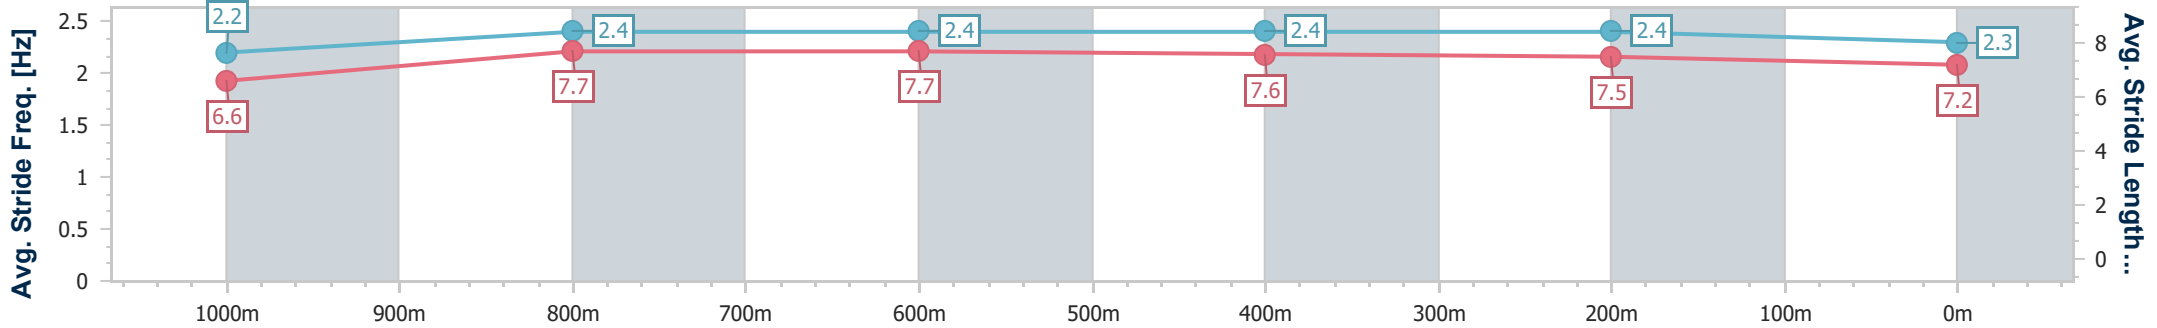

- [ ] Ranking at each section and finish
- .-.- No data available at this section
- NA No data available

Horse/Jockey Name	Ef Troop
Final Rank	9
Fastest Section Time (Section)	0:10.93 (1000m)
Top Speed [km/h] (Section)	68.0 (1000m)
Race State	Finished

### Eagle Farm QLD Professional

Race 8: MAGIC MILLIONS FALVELON - LISTED - 1200m

23 December 2023 - 16:33

Track Rating: Good 4, Weather: Fine, Rail Position: +4m Entire

BRISBANE RACING CLUB

Section	Overall	1000m	800m	600m	400m	200m
Section Times	1:09.82 [9] (0:13.73)	0:56.09 [7] (0:10.93)	0:45.16 [7] (0:10.97)	0:34.19 [7] (0:11.09)	0:23.10 [7] (0:10.98)	0:12.12 [8] (0:12.12)
Average Speed [km/h]	52.5	66.6	65.5	64.8	65.4	59.4
Top Speed [km/h]	65.6	68.0	66.7	66.0	67.2	63.5
Avg. Dist. to Rail [m]	1.5	1.7	0.4	1.1	4.3	7.1
Avg. Stride Freq. [Hz]	2.2	2.4	2.4	2.4	2.4	2.3
Avg. Stride Length [m]	6.6	7.7	7.7	7.6	7.5	7.2

- [ ] Ranking at each section and finish
- .-.- No data available at this section
- NA No data available

Horse/Jockey Name	Fifteen Rounds
Final Rank	10
Fastest Section Time (Section)	0:10.81 (800m)
Top Speed [km/h] (Section)	67.7 (1000m)
Race State	Finished