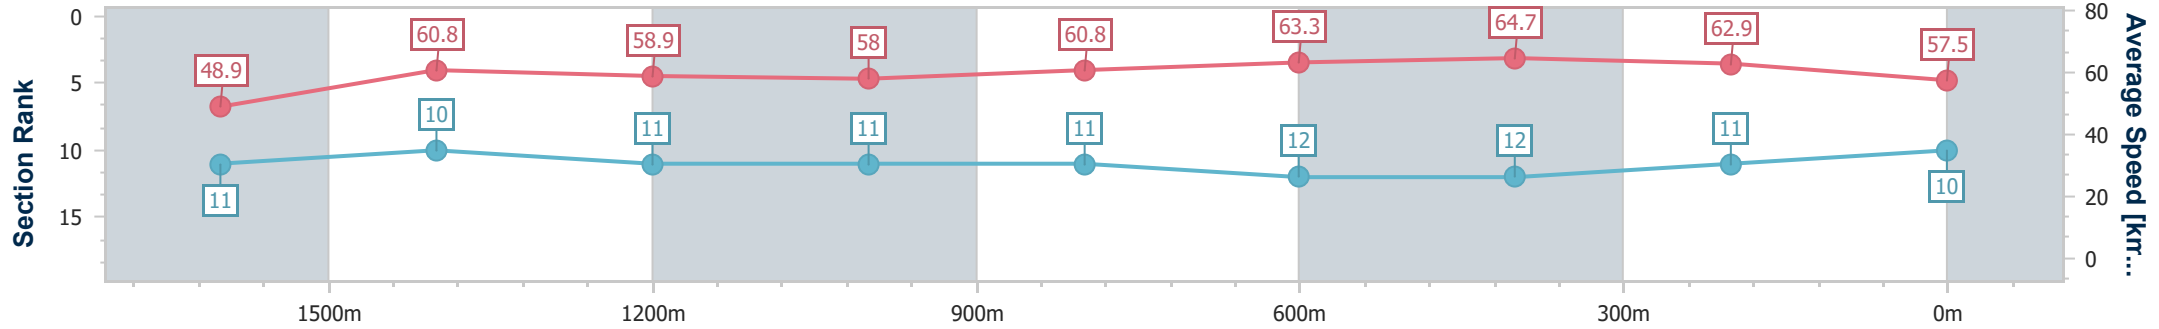

- [] Ranking at each section and finish
- .-.- No data available at this section
- NA No data available

Horse/Jockey Name	Savvy Lad
Final Rank	10
Fastest Section Time (Section)	0:11.39 (600m)
Top Speed [km/h] (Section)	66.5 (600m)
Race State	Finished

Eagle Farm QLD Professional
Race 5: BRC MEMBERSHIP PLUS BENCHMARK 78 Handicap - 1820m

23 December 2023 - 14:34

BRISBANE RACING CLUB

Track Rating: Good 4, Weather: Fine, Rail Position: +4m Entire

Section	Overall	1600m	1400m	1200m	1000m	800m	600m	400m	200m
Section Times	1:52.07 [10] (0:16.47)	1:35.60 [11] (0:11.87)	1:23.73 [10] (0:12.27)	1:11.46 [11] (0:12.46)	0:59.00 [11] (0:11.96)	0:47.04 [11] (0:11.60)	0:35.44 [12] (0:11.39)	0:24.05 [12] (0:11.42)	0:12.63 [11] (0:12.63)
Average Speed [km/h]	48.9	60.8	58.9	58.0	60.8	63.3	64.7	62.9	57.5
Top Speed [km/h]	58.3	62.2	61.6	58.6	66.3	65.5	66.5	65.9	60.5
Avg. Dist. to Rail [m]	6.5	1.5	1.7	2.4	2.5	3.7	5.0	6.8	4.8
Avg. Stride Freq. [Hz]	2.1	2.2	2.2	2.2	2.2	2.3	2.4	2.3	2.3
Avg. Stride Length [m]	6.4	7.7	7.5	7.5	7.6	7.6	7.5	7.5	7.1

- [] Ranking at each section and finish
- .-.- No data available at this section
- NA No data available

Horse/Jockey Name	So Dapper
Final Rank	11
Fastest Section Time (Section)	0:11.62 (600m)
Top Speed [km/h] (Section)	64.5 (Overall)
Race State	Finished