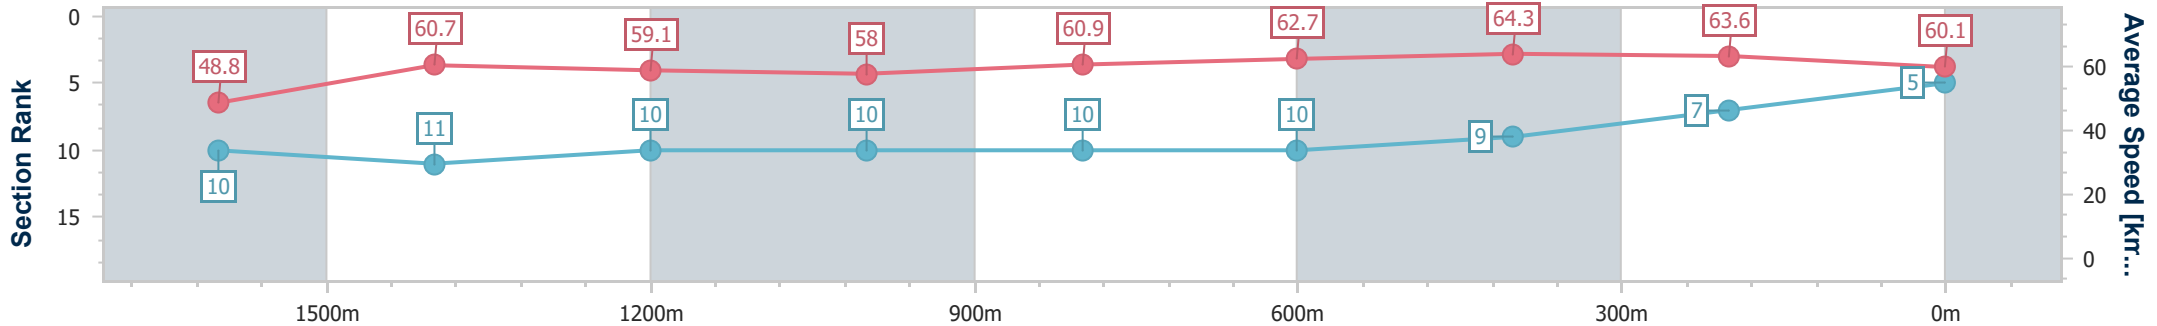

Eagle Farm QLD Professional
Race 5: BRC MEMBERSHIP PLUS BENCHMARK 78 Handicap - 1820m

23 December 2023 - 14:34

BRISBANE RACING CLUB

Track Rating: Good 4, Weather: Fine, Rail Position: +4m Entire

Section	Overall	1600m	1400m	1200m	1000m	800m	600m	400m	200m
Section Times	1:50.95 [5] (0:16.41)	1:34.54 [10] (0:11.94)	1:22.60 [11] (0:12.18)	1:10.42 [10] (0:12.44)	0:57.98 [10] (0:11.93)	0:46.05 [10] (0:11.48)	0:34.57 [10] (0:11.28)	0:23.29 [9] (0:11.28)	0:12.01 [7] (0:12.01)
Average Speed [km/h]	48.8	60.7	59.1	58.0	60.9	62.7	64.3	63.6	60.1
Top Speed [km/h]	57.7	62.1	61.9	58.7	64.1	64.3	65.4	65.3	62.0
Avg. Dist. to Rail [m]	4.4	1.6	1.7	2.0	1.5	0.6	0.9	4.3	5.8
Avg. Stride Freq. [Hz]	2.0	2.1	2.1	2.1	2.1	2.2	2.2	2.2	2.2
Avg. Stride Length [m]	6.6	7.9	7.8	7.8	7.9	8.1	8.0	7.9	7.6