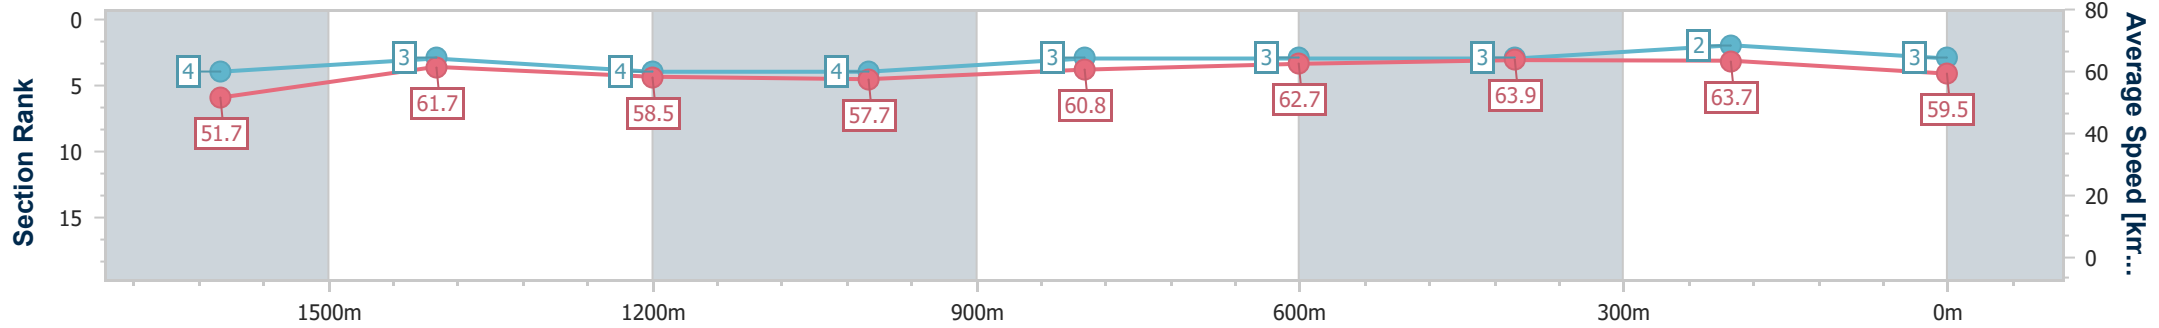

Eagle Farm QLD Professional
Race 5: BRC MEMBERSHIP PLUS BENCHMARK 78 Handicap - 1820m

23 December 2023 - 14:34

BRISBANE RACING CLUB

Track Rating: Good 4, Weather: Fine, Rail Position: +4m Entire

Section	Overall	1600m	1400m	1200m	1000m	800m	600m	400m	200m				
Section Times	1:50.67 [3] (0:15.55)	1:35.12 [4] (0:11.77)	1:23.35 [3] (0:12.35)	1:11.00 [4] (0:12.48)	0:58.52 [4] (0:12.01)	0:46.51 [3] (0:11.62)	0:34.89 [3] (0:11.42)	0:23.47 [3] (0:11.29)	0:12.18 [2] (0:12.18)				
Average Speed [km/h]	51.7	61.7	58.5	57.7	60.8	62.7	63.9	63.7	59.5				
Top Speed [km/h]	61.1	63.6	59.5	58.4	62.1	63.7	65.5	65.8	62.4				
Avg. Dist. to Rail [m]	5.7	2.4	2.9	3.3	3.0	2.1	3.1	5.4	3.8				
Avg. Stride Freq. [Hz]	2.3	2.3	2.2	2.2	2.2	2.3	2.3	2.4	2.3				
Avg. Stride Length [m]	6.3	7.4	7.3	7.2	7.6	7.7	7.6	7.5	7.1				