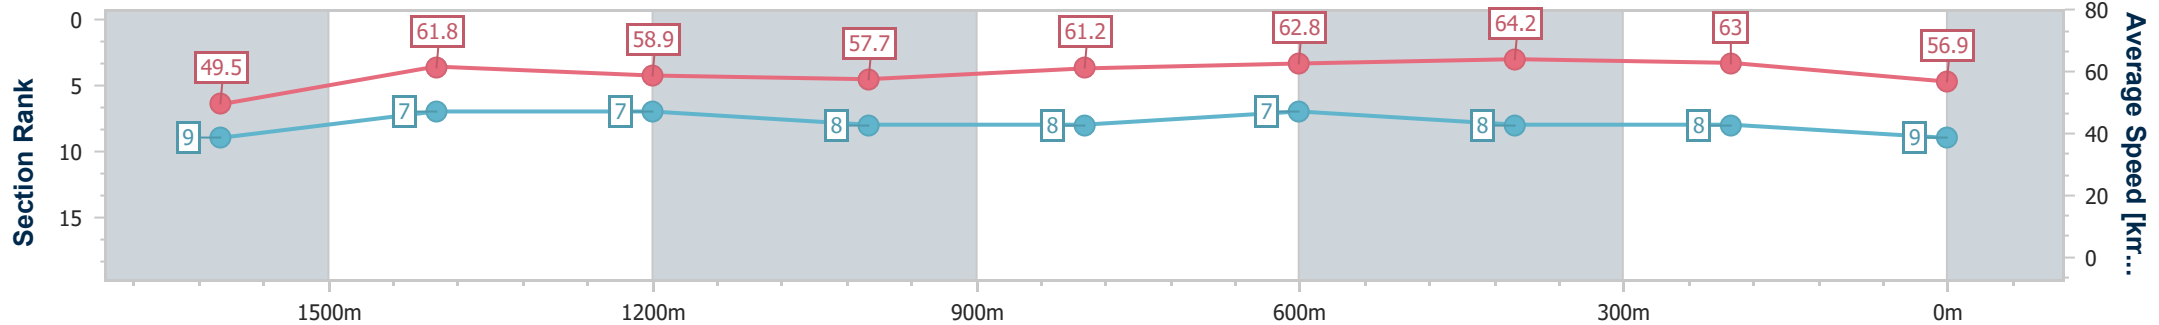

Eagle Farm QLD Professional
Race 5: BRC MEMBERSHIP PLUS BENCHMARK 78 Handicap - 1820m

23 December 2023 - 14:34

BRISBANE RACING CLUB

Track Rating: Good 4, Weather: Fine, Rail Position: +4m Entire

Section	Overall	1600m	1400m	1200m	1000m	800m	600m	400m	200m				
Section Times	1:51.72 [9] (0:16.15)	1:35.57 [9] (0:11.71)	1:23.86 [7] (0:12.27)	1:11.59 [7] (0:12.48)	0:59.11 [8] (0:11.96)	0:47.15 [8] (0:11.57)	0:35.58 [7] (0:11.45)	0:24.13 [8] (0:11.44)	0:12.69 [8] (0:12.69)				
Average Speed [km/h]	49.5	61.8	58.9	57.7	61.2	62.8	64.2	63.0	56.9				
Top Speed [km/h]	60.5	63.5	60.7	58.4	64.2	64.5	65.4	65.8	59.4				
Avg. Dist. to Rail [m]	4.9	1.6	2.2	3.0	2.7	2.4	4.6	9.7	9.8				
Avg. Stride Freq. [Hz]	2.2	2.2	2.2	2.2	2.2	2.2	2.3	2.3	2.2				
Avg. Stride Length [m]	6.3	7.7	7.5	7.4	7.7	7.8	7.8	7.5	7.1				

- [] Ranking at each section and finish
- .-.- No data available at this section
- NA No data available

Horse/Jockey Name	Savvy Lad
Final Rank	10
Fastest Section Time (Section)	0:11.39 (600m)
Top Speed [km/h] (Section)	66.5 (600m)
Race State	Finished