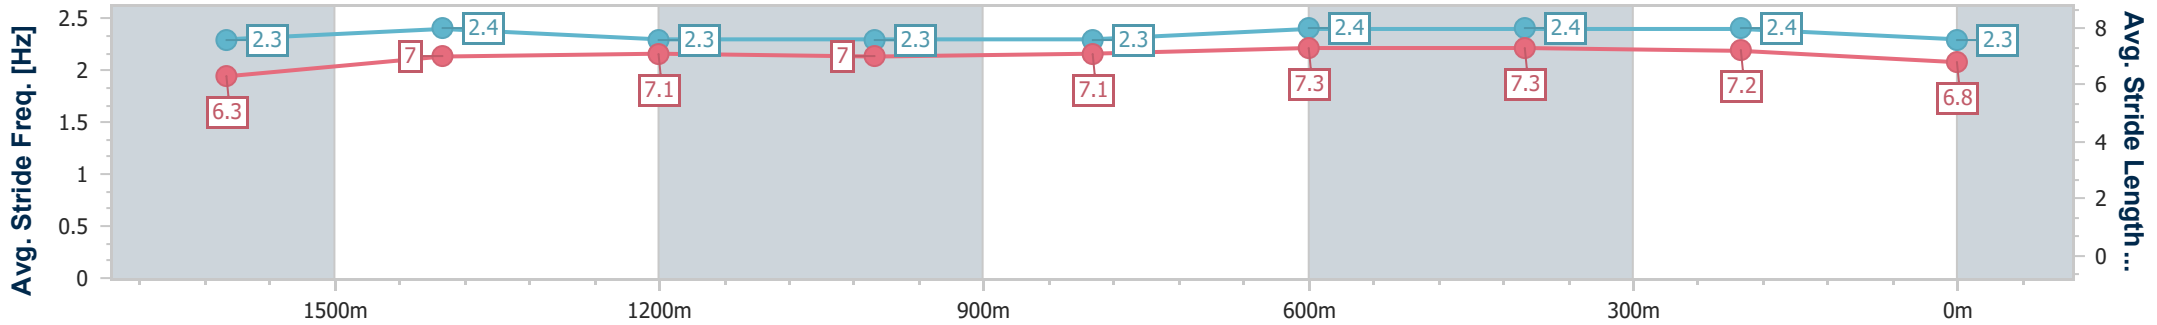

- [] Ranking at each section and finish
- .-.- No data available at this section
- NA No data available

Horse/Jockey Name	Always On Show
Final Rank	8
Fastest Section Time (Section)	0:11.50 (600m)
Top Speed [km/h] (Section)	65.2 (400m)
Race State	Finished

Eagle Farm QLD Professional
Race 5: BRC MEMBERSHIP PLUS BENCHMARK 78 Handicap - 1820m

23 December 2023 - 14:34

BRISBANE RACING CLUB

Track Rating: Good 4, Weather: Fine, Rail Position: +4m Entire

Section	Overall	1600m	1400m	1200m	1000m	800m	600m	400m	200m
Section Times	1:51.54 [8] (0:15.46)	1:36.08 [3] (0:12.04)	1:24.04 [4] (0:12.08)	1:11.96 [3] (0:12.52)	0:59.44 [3] (0:12.09)	0:47.35 [4] (0:11.69)	0:35.66 [4] (0:11.50)	0:24.16 [5] (0:11.52)	0:12.64 [6] (0:12.64)
Average Speed [km/h]	51.7	60.4	59.9	57.5	60.1	62.3	63.4	62.6	57.2
Top Speed [km/h]	61.6	62.0	61.5	58.6	61.6	63.3	65.2	65.2	60.6
Avg. Dist. to Rail [m]	3.8	3.1	2.9	2.7	1.8	2.4	2.7	3.9	3.1
Avg. Stride Freq. [Hz]	2.3	2.4	2.3	2.3	2.3	2.4	2.4	2.4	2.3
Avg. Stride Length [m]	6.3	7.0	7.1	7.0	7.1	7.3	7.3	7.2	6.8