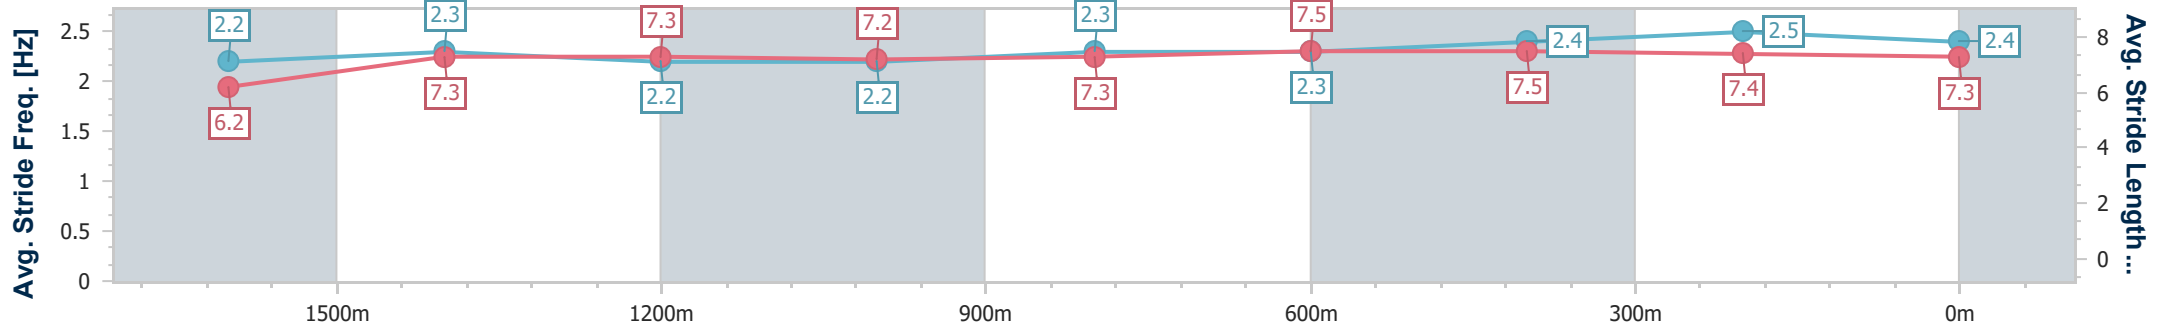

Eagle Farm QLD Professional
Race 5: BRC MEMBERSHIP PLUS BENCHMARK 78 Handicap - 1820m

23 December 2023 - 14:34

BRISBANE RACING CLUB

Track Rating: Good 4, Weather: Fine, Rail Position: +4m Entire

Section	Overall	1600m	1400m	1200m	1000m	800m	600m	400m	200m
Section Times	1:50.17 [1] (0:16.05)	1:34.12 [7] (0:11.92)	1:22.20 [9] (0:12.18)	1:10.02 [9] (0:12.48)	0:57.54 [9] (0:12.01)	0:45.53 [9] (0:11.62)	0:33.91 [8] (0:11.21)	0:22.70 [6] (0:11.01)	0:11.69 [1] (0:11.69)
Average Speed [km/h]	49.6	60.7	59.2	57.7	60.7	62.1	64.3	65.3	62.1
Top Speed [km/h]	59.3	61.5	60.2	58.4	63.3	63.2	65.7	66.6	64.3
Avg. Dist. to Rail [m]	3.4	1.8	1.7	2.1	1.7	0.9	0.6	0.9	2.0
Avg. Stride Freq. [Hz]	2.2	2.3	2.2	2.2	2.3	2.3	2.4	2.5	2.4
Avg. Stride Length [m]	6.2	7.3	7.3	7.2	7.3	7.5	7.5	7.4	7.3