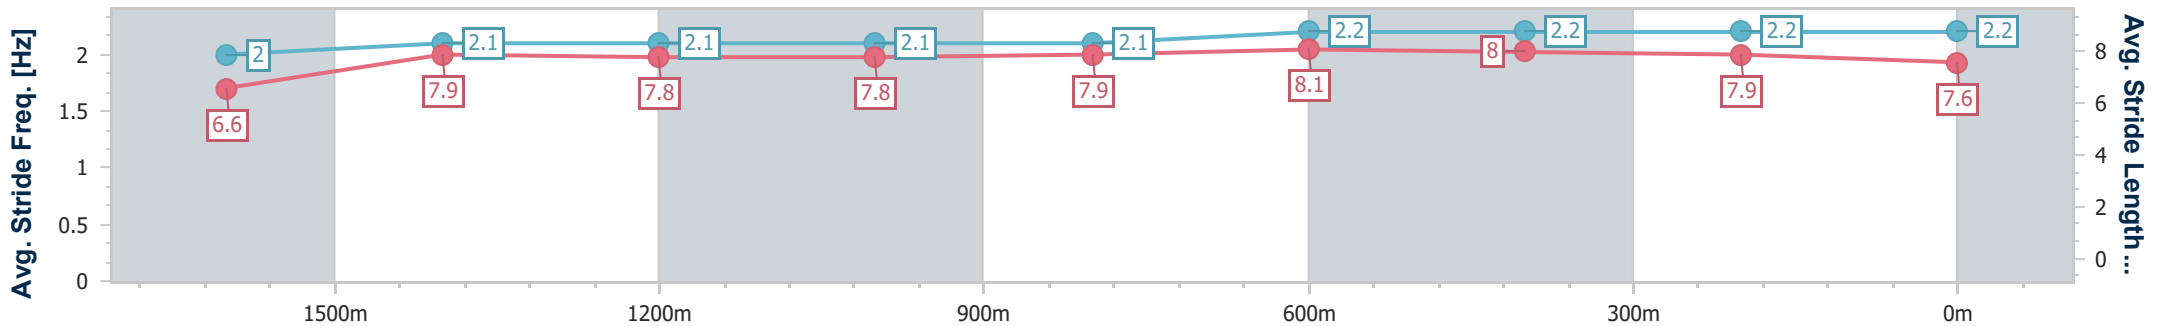

- [] Ranking at each section and finish
- .-.- No data available at this section
- NA No data available

Horse/Jockey Name	Beckford
Final Rank	5
Fastest Section Time (Section)	0:11.28 (600m)
Top Speed [km/h] (Section)	65.4 (600m)
Race State	Finished

Eagle Farm QLD Professional
Race 5: BRC MEMBERSHIP PLUS BENCHMARK 78 Handicap - 1820m

23 December 2023 - 14:34

BRISBANE RACING CLUB

Track Rating: Good 4, Weather: Fine, Rail Position: +4m Entire

Section	Overall	1600m	1400m	1200m	1000m	800m	600m	400m	200m
Section Times	1:50.95 [5] (0:16.41)	1:34.54 [10] (0:11.94)	1:22.60 [11] (0:12.18)	1:10.42 [10] (0:12.44)	0:57.98 [10] (0:11.93)	0:46.05 [10] (0:11.48)	0:34.57 [10] (0:11.28)	0:23.29 [9] (0:11.28)	0:12.01 [7] (0:12.01)
Average Speed [km/h]	48.8	60.7	59.1	58.0	60.9	62.7	64.3	63.6	60.1
Top Speed [km/h]	57.7	62.1	61.9	58.7	64.1	64.3	65.4	65.3	62.0
Avg. Dist. to Rail [m]	4.4	1.6	1.7	2.0	1.5	0.6	0.9	4.3	5.8
Avg. Stride Freq. [Hz]	2.0	2.1	2.1	2.1	2.1	2.2	2.2	2.2	2.2
Avg. Stride Length [m]	6.6	7.9	7.8	7.8	7.9	8.1	8.0	7.9	7.6