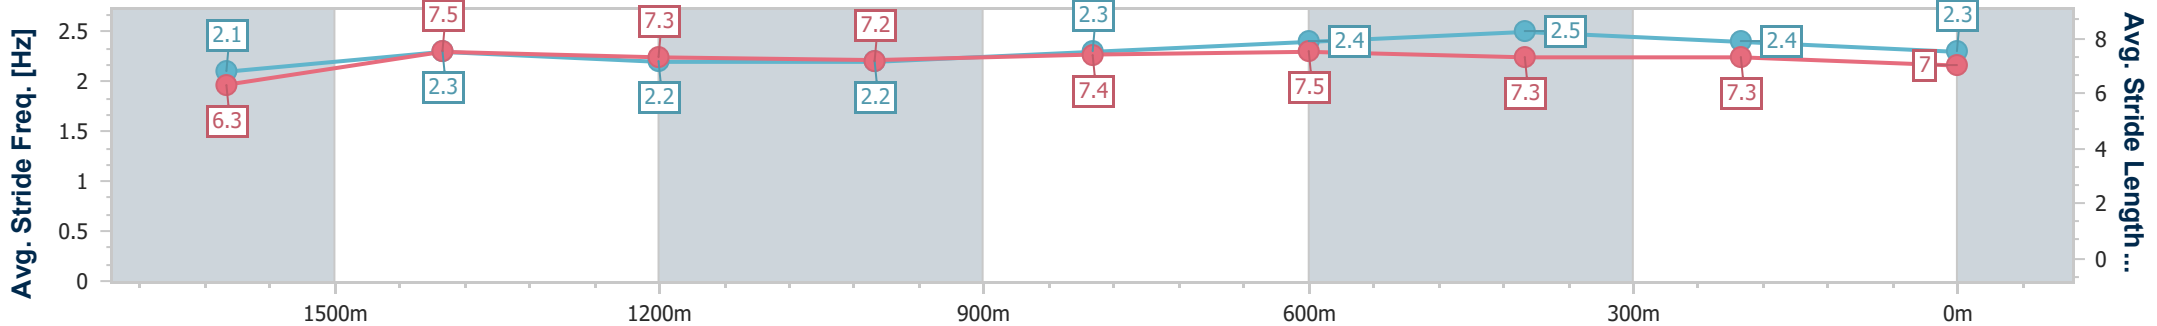

Eagle Farm QLD Professional
Race 5: BRC MEMBERSHIP PLUS BENCHMARK 78 Handicap - 1820m

23 December 2023 - 14:34

BRISBANE RACING CLUB

Track Rating: Good 4, Weather: Fine, Rail Position: +4m Entire

Section	Overall	1600m	1400m	1200m	1000m	800m	600m	400m	200m				
Section Times	1:51.50 [7] (0:16.66)	1:34.84 [12] (0:11.97)	1:22.87 [12] (0:12.29)	1:10.58 [12] (0:12.45)	0:58.13 [12] (0:11.95)	0:46.18 [12] (0:11.31)	0:34.87 [11] (0:11.35)	0:23.52 [11] (0:11.24)	0:12.28 [10] (0:12.28)				
Average Speed [km/h]	48.2	60.8	58.9	57.8	61.0	65.3	65.6	63.9	58.9				
Top Speed [km/h]	57.6	63.2	62.5	59.4	67.0	66.7	67.6	67.1	62.6				
Avg. Dist. to Rail [m]	6.9	2.9	2.7	2.1	2.0	5.4	7.0	10.7	9.4				
Avg. Stride Freq. [Hz]	2.1	2.3	2.2	2.2	2.3	2.4	2.5	2.4	2.3				
Avg. Stride Length [m]	6.3	7.5	7.3	7.2	7.4	7.5	7.3	7.3	7.0				

- [] Ranking at each section and finish
- .-.- No data available at this section
- NA No data available

Horse/Jockey Name	Always On Show
Final Rank	8
Fastest Section Time (Section)	0:11.50 (600m)
Top Speed [km/h] (Section)	65.2 (400m)
Race State	Finished