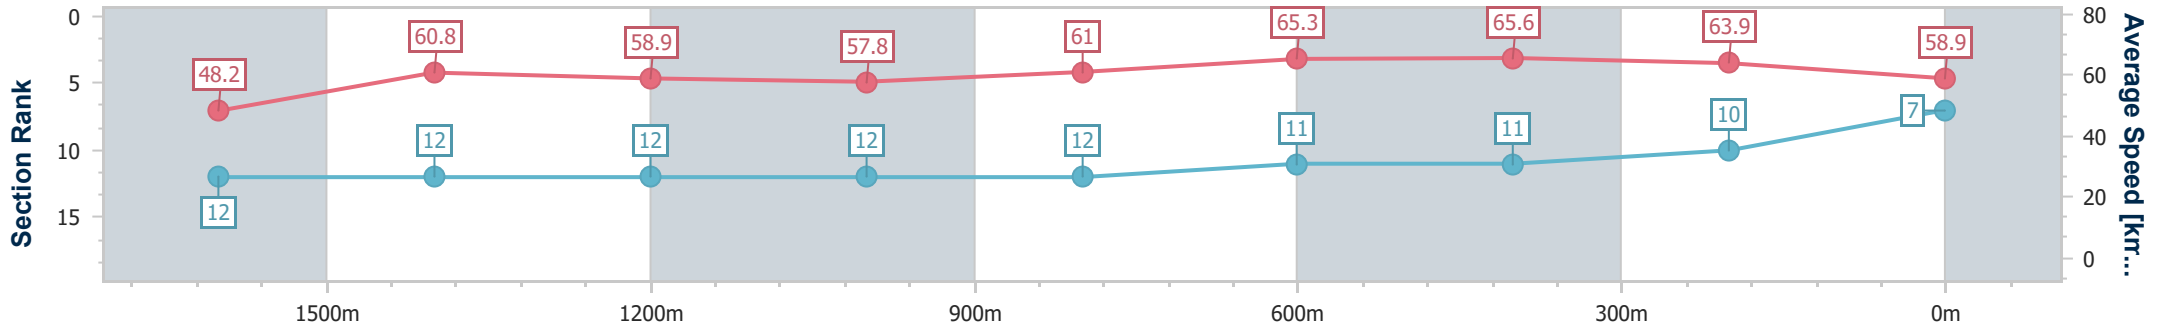

Eagle Farm QLD Professional
Race 5: BRC MEMBERSHIP PLUS BENCHMARK 78 Handicap - 1820m

23 December 2023 - 14:34

BRISBANE RACING CLUB

Track Rating: Good 4, Weather: Fine, Rail Position: +4m Entire

Section	Overall	1600m	1400m	1200m	1000m	800m	600m	400m	200m				
Section Times	1:51.50 [7] (0:16.66)	1:34.84 [12] (0:11.97)	1:22.87 [12] (0:12.29)	1:10.58 [12] (0:12.45)	0:58.13 [12] (0:11.95)	0:46.18 [12] (0:11.31)	0:34.87 [11] (0:11.35)	0:23.52 [11] (0:11.24)	0:12.28 [10] (0:12.28)				
Average Speed [km/h]	48.2	60.8	58.9	57.8	61.0	65.3	65.6	63.9	58.9				
Top Speed [km/h]	57.6	63.2	62.5	59.4	67.0	66.7	67.6	67.1	62.6				
Avg. Dist. to Rail [m]	6.9	2.9	2.7	2.1	2.0	5.4	7.0	10.7	9.4				
Avg. Stride Freq. [Hz]	2.1	2.3	2.2	2.2	2.3	2.4	2.5	2.4	2.3				
Avg. Stride Length [m]	6.3	7.5	7.3	7.2	7.4	7.5	7.3	7.3	7.0				

- [] Ranking at each section and finish
- .-.- No data available at this section
- NA No data available

Horse/Jockey Name	Always On Show
Final Rank	8
Fastest Section Time (Section)	0:11.50 (600m)
Top Speed [km/h] (Section)	65.2 (400m)
Race State	Finished