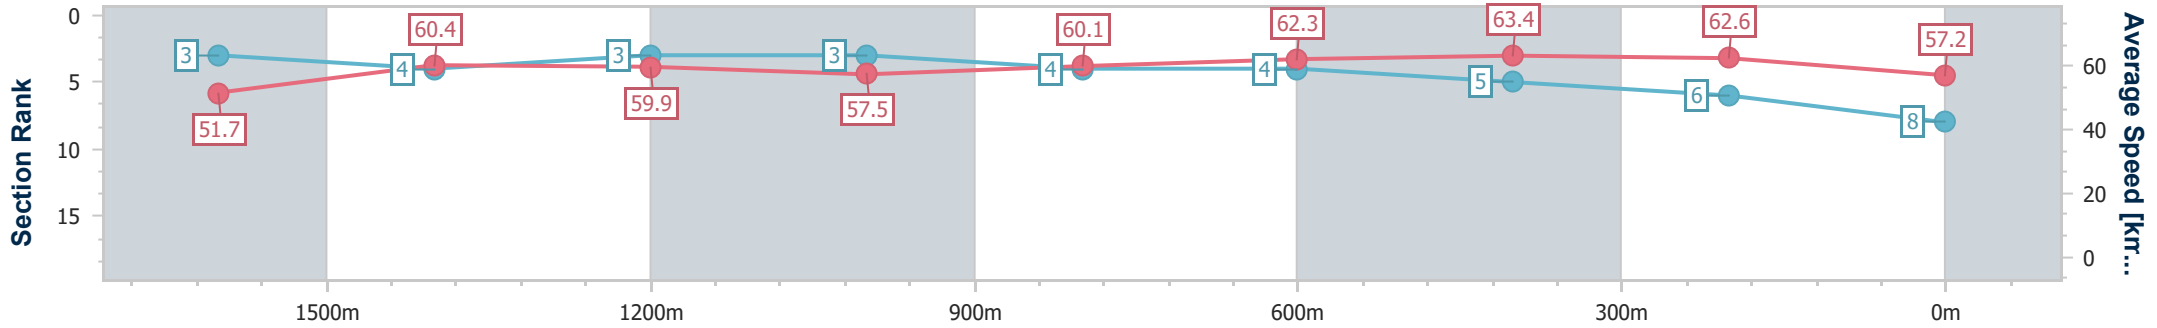

Eagle Farm QLD Professional
Race 5: BRC MEMBERSHIP PLUS BENCHMARK 78 Handicap - 1820m

23 December 2023 - 14:34

BRISBANE RACING CLUB

Track Rating: Good 4, Weather: Fine, Rail Position: +4m Entire

Section	Overall	1600m	1400m	1200m	1000m	800m	600m	400m	200m
Section Times	1:51.54 [8] (0:15.46)	1:36.08 [3] (0:12.04)	1:24.04 [4] (0:12.08)	1:11.96 [3] (0:12.52)	0:59.44 [3] (0:12.09)	0:47.35 [4] (0:11.69)	0:35.66 [4] (0:11.50)	0:24.16 [5] (0:11.52)	0:12.64 [6] (0:12.64)
Average Speed [km/h]	51.7	60.4	59.9	57.5	60.1	62.3	63.4	62.6	57.2
Top Speed [km/h]	61.6	62.0	61.5	58.6	61.6	63.3	65.2	65.2	60.6
Avg. Dist. to Rail [m]	3.8	3.1	2.9	2.7	1.8	2.4	2.7	3.9	3.1
Avg. Stride Freq. [Hz]	2.3	2.4	2.3	2.3	2.3	2.4	2.4	2.4	2.3
Avg. Stride Length [m]	6.3	7.0	7.1	7.0	7.1	7.3	7.3	7.2	6.8