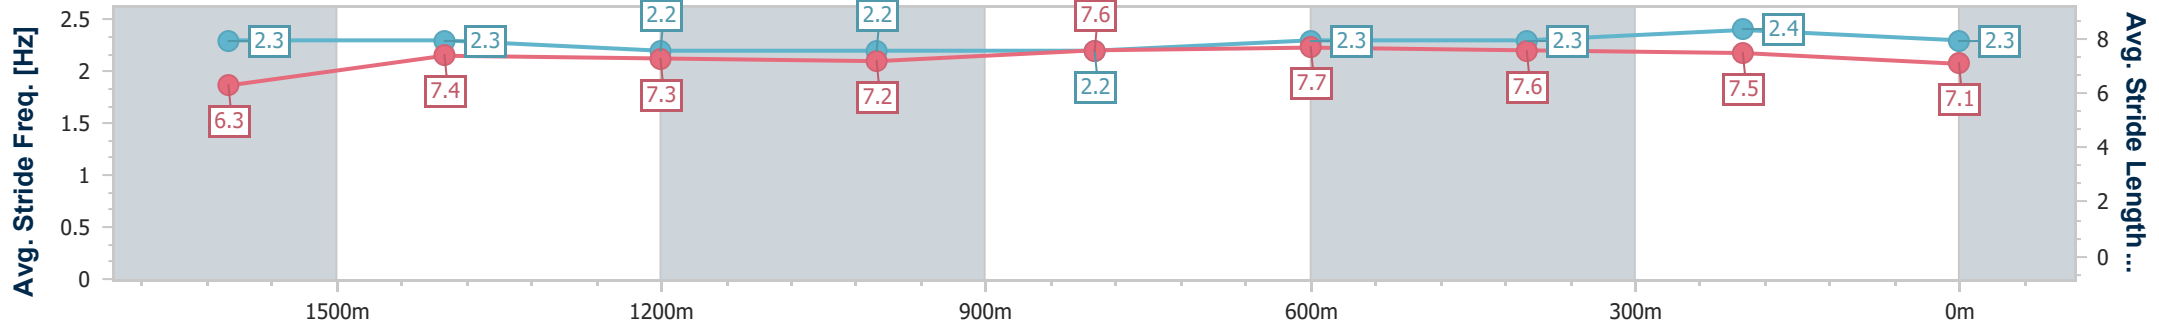

Eagle Farm QLD Professional
Race 5: BRC MEMBERSHIP PLUS BENCHMARK 78 Handicap - 1820m

23 December 2023 - 14:34

BRISBANE RACING CLUB

Track Rating: Good 4, Weather: Fine, Rail Position: +4m Entire

Section	Overall	1600m	1400m	1200m	1000m	800m	600m	400m	200m				
Section Times	1:50.67 [3] (0:15.55)	1:35.12 [4] (0:11.77)	1:23.35 [3] (0:12.35)	1:11.00 [4] (0:12.48)	0:58.52 [4] (0:12.01)	0:46.51 [3] (0:11.62)	0:34.89 [3] (0:11.42)	0:23.47 [3] (0:11.29)	0:12.18 [2] (0:12.18)				
Average Speed [km/h]	51.7	61.7	58.5	57.7	60.8	62.7	63.9	63.7	59.5				
Top Speed [km/h]	61.1	63.6	59.5	58.4	62.1	63.7	65.5	65.8	62.4				
Avg. Dist. to Rail [m]	5.7	2.4	2.9	3.3	3.0	2.1	3.1	5.4	3.8				
Avg. Stride Freq. [Hz]	2.3	2.3	2.2	2.2	2.2	2.3	2.3	2.4	2.3				
Avg. Stride Length [m]	6.3	7.4	7.3	7.2	7.6	7.7	7.6	7.5	7.1				