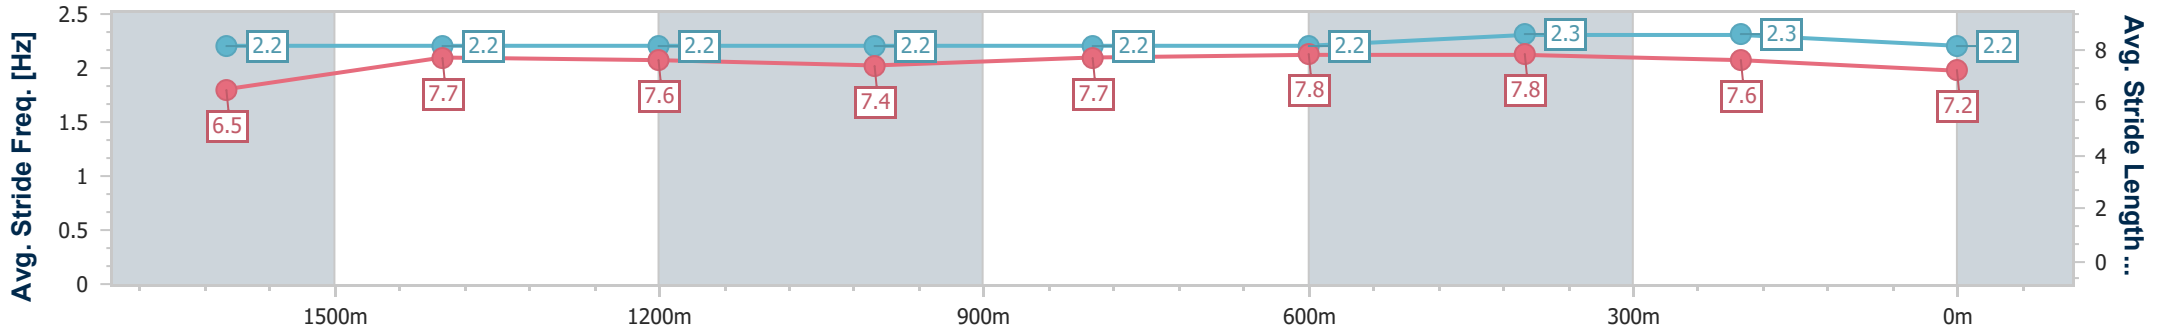

Eagle Farm QLD Professional
Race 5: BRC MEMBERSHIP PLUS BENCHMARK 78 Handicap - 1820m

23 December 2023 - 14:34

BRISBANE RACING CLUB

Track Rating: Good 4, Weather: Fine, Rail Position: +4m Entire

Section	Overall	1600m	1400m	1200m	1000m	800m	600m	400m	200m				
Section Times	1:51.38 [6] (0:15.28)	1:36.10 [2] (0:11.92)	1:24.18 [2] (0:12.19)	1:11.99 [2] (0:12.44)	0:59.55 [2] (0:12.05)	0:47.50 [2] (0:11.68)	0:35.82 [2] (0:11.51)	0:24.31 [1] (0:11.65)	0:12.66 [4] (0:12.66)				
Average Speed [km/h]	52.4	60.6	59.3	57.8	60.4	62.4	63.5	61.8	57.3				
Top Speed [km/h]	62.7	62.2	60.9	58.5	61.8	63.1	64.6	63.2	60.3				
Avg. Dist. to Rail [m]	5.7	0.7	2.1	2.8	2.2	2.4	3.3	5.2	4.0				
Avg. Stride Freq. [Hz]	2.2	2.2	2.2	2.2	2.2	2.2	2.3	2.3	2.2				
Avg. Stride Length [m]	6.5	7.7	7.6	7.4	7.7	7.8	7.8	7.6	7.2				

- [] Ranking at each section and finish
- .-.- No data available at this section
- NA No data available

Horse/Jockey Name	Readily Availabull
Final Rank	7
Fastest Section Time (Section)	0:11.24 (400m)
Top Speed [km/h] (Section)	67.6 (600m)
Race State	Finished