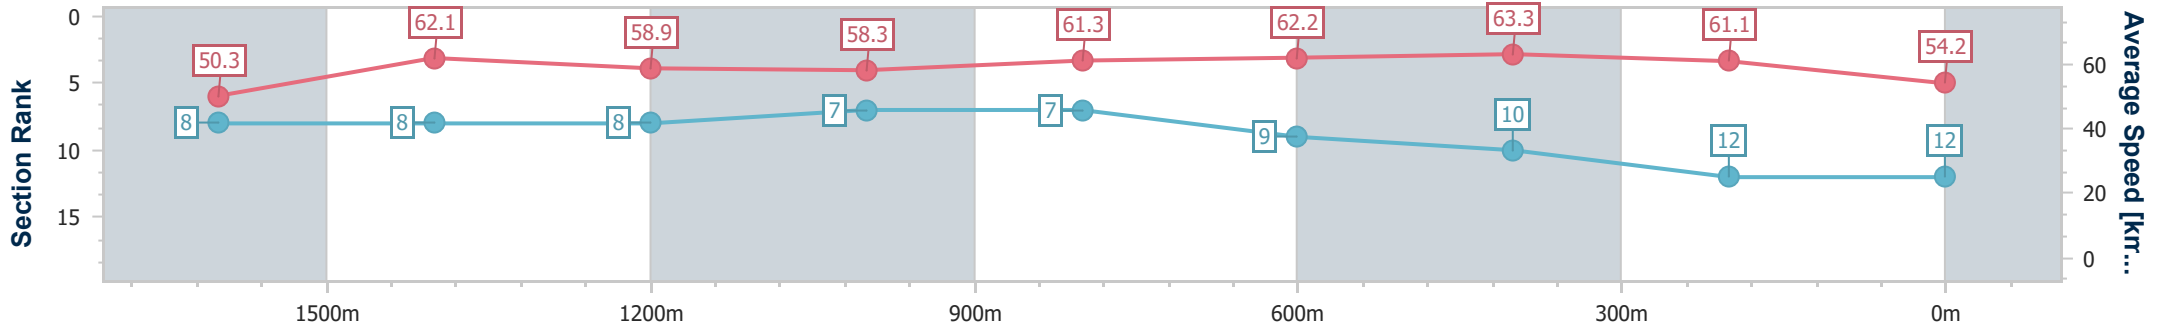

Eagle Farm QLD Professional
Race 5: BRC MEMBERSHIP PLUS BENCHMARK 78 Handicap - 1820m

23 December 2023 - 14:34

BRISBANE RACING CLUB

Track Rating: Good 4, Weather: Fine, Rail Position: +4m Entire

Section	Overall	1600m	1400m	1200m	1000m	800m	600m	400m	200m
Section Times	1:53.12 [12] (0:16.11)	1:37.01 [8] (0:11.77)	1:25.24 [8] (0:12.26)	1:12.98 [8] (0:12.42)	1:00.56 [7] (0:12.00)	0:48.56 [7] (0:11.77)	0:36.79 [9] (0:11.64)	0:25.15 [10] (0:11.77)	0:13.38 [12] (0:13.38)
Average Speed [km/h]	50.3	62.1	58.9	58.3	61.3	62.2	63.3	61.1	54.2
Top Speed [km/h]	60.8	63.0	60.3	59.5	63.9	63.3	64.4	63.9	58.7
Avg. Dist. to Rail [m]	8.4	4.0	4.8	4.9	4.3	4.1	4.7	7.3	4.8
Avg. Stride Freq. [Hz]	2.3	2.4	2.3	2.3	2.3	2.4	2.4	2.4	2.2
Avg. Stride Length [m]	6.1	7.2	7.1	7.1	7.3	7.3	7.3	7.2	6.7

- [] Ranking at each section and finish
- .-.- No data available at this section
- NA No data available