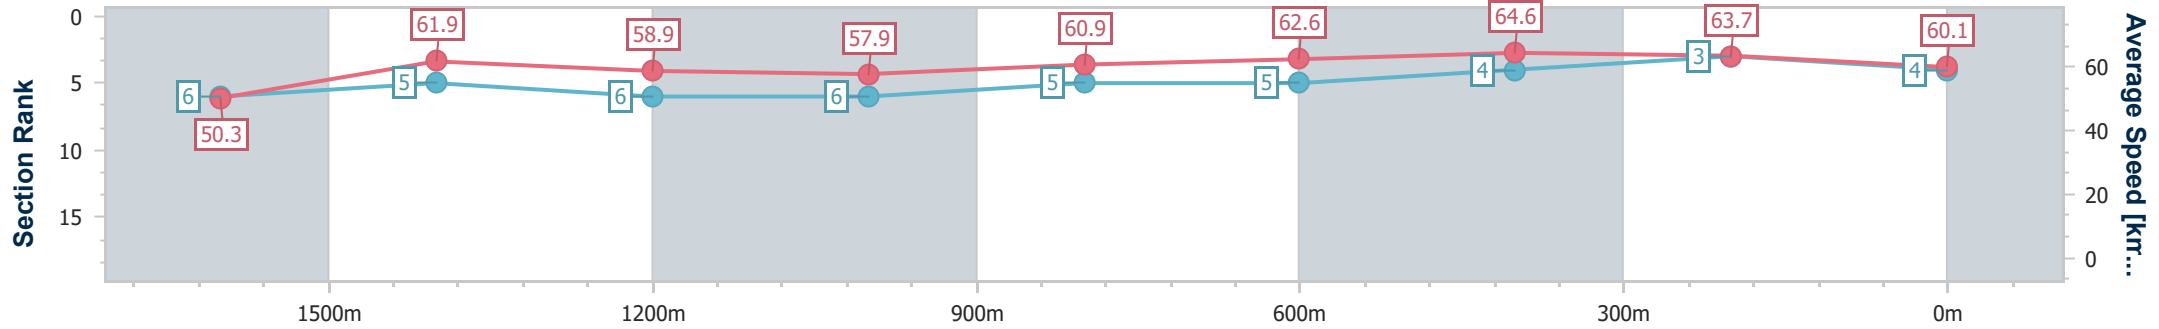

Eagle Farm QLD Professional
Race 5: BRC MEMBERSHIP PLUS BENCHMARK 78 Handicap - 1820m

23 December 2023 - 14:34

BRISBANE RACING CLUB

Track Rating: Good 4, Weather: Fine, Rail Position: +4m Entire

Section	Overall	1600m	1400m	1200m	1000m	800m	600m	400m	200m
Section Times	1:50.70 [4] (0:15.89)	1:34.81 [6] (0:11.78)	1:23.03 [5] (0:12.29)	1:10.74 [6] (0:12.42)	0:58.32 [6] (0:11.94)	0:46.38 [5] (0:11.64)	0:34.74 [5] (0:11.40)	0:23.34 [4] (0:11.28)	0:12.06 [3] (0:12.06)
Average Speed [km/h]	50.3	61.9	58.9	57.9	60.9	62.6	64.6	63.7	60.1
Top Speed [km/h]	59.8	63.2	60.2	58.9	62.1	65.3	65.4	65.2	63.2
Avg. Dist. to Rail [m]	4.2	3.6	4.4	4.2	2.1	2.3	3.9	7.1	6.3
Avg. Stride Freq. [Hz]	2.1	2.2	2.1	2.1	2.2	2.2	2.2	2.2	2.1
Avg. Stride Length [m]	6.5	7.7	7.7	7.6	7.9	8.0	8.0	7.9	7.7

- [] Ranking at each section and finish
- .-.- No data available at this section
- NA No data available

Horse/Jockey Name	Beckford
Final Rank	5
Fastest Section Time (Section)	0:11.28 (600m)
Top Speed [km/h] (Section)	65.4 (600m)
Race State	Finished