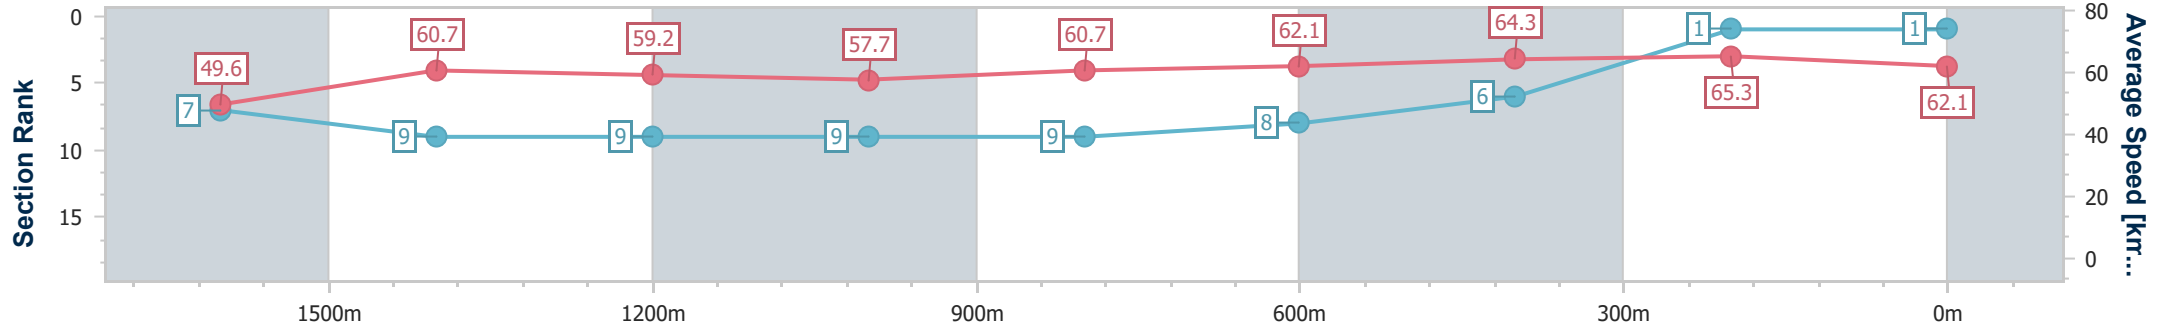

Eagle Farm QLD Professional
Race 5: BRC MEMBERSHIP PLUS BENCHMARK 78 Handicap - 1820m

23 December 2023 - 14:34

BRISBANE RACING CLUB

Track Rating: Good 4, Weather: Fine, Rail Position: +4m Entire

Section	Overall	1600m	1400m	1200m	1000m	800m	600m	400m	200m
Section Times	1:50.17 [1] (0:16.05)	1:34.12 [7] (0:11.92)	1:22.20 [9] (0:12.18)	1:10.02 [9] (0:12.48)	0:57.54 [9] (0:12.01)	0:45.53 [9] (0:11.62)	0:33.91 [8] (0:11.21)	0:22.70 [6] (0:11.01)	0:11.69 [1] (0:11.69)
Average Speed [km/h]	49.6	60.7	59.2	57.7	60.7	62.1	64.3	65.3	62.1
Top Speed [km/h]	59.3	61.5	60.2	58.4	63.3	63.2	65.7	66.6	64.3
Avg. Dist. to Rail [m]	3.4	1.8	1.7	2.1	1.7	0.9	0.6	0.9	2.0
Avg. Stride Freq. [Hz]	2.2	2.3	2.2	2.2	2.3	2.3	2.4	2.5	2.4
Avg. Stride Length [m]	6.2	7.3	7.3	7.2	7.3	7.5	7.5	7.4	7.3