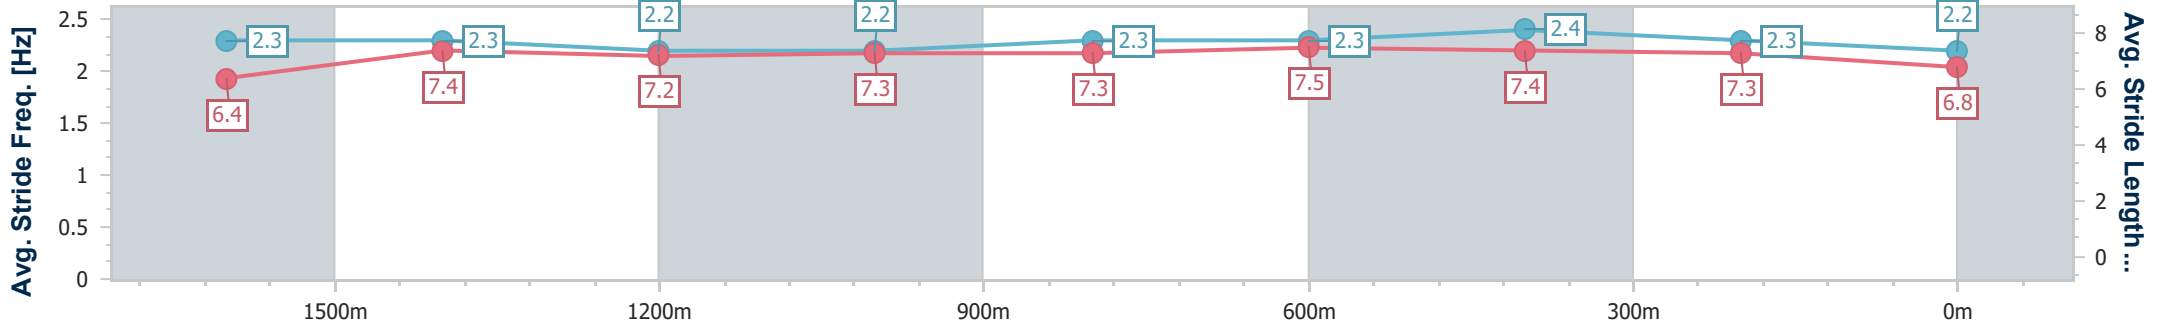

- [] Ranking at each section and finish
- .-.- No data available at this section
- NA No data available

Horse/Jockey Name	So Dapper
Final Rank	11
Fastest Section Time (Section)	0:11.62 (600m)
Top Speed [km/h] (Section)	64.5 (Overall)
Race State	Finished

Eagle Farm QLD Professional
Race 5: BRC MEMBERSHIP PLUS BENCHMARK 78 Handicap - 1820m

23 December 2023 - 14:34

BRISBANE RACING CLUB

Track Rating: Good 4, Weather: Fine, Rail Position: +4m Entire

Section	Overall	1600m	1400m	1200m	1000m	800m	600m	400m	200m				
Section Times	1:52.52 [11] (0:15.21)	1:37.31 [1] (0:11.80)	1:25.51 [1] (0:12.22)	1:13.29 [1] (0:12.35)	1:00.94 [1] (0:12.18)	0:48.76 [1] (0:11.75)	0:37.01 [1] (0:11.62)	0:25.39 [2] (0:11.99)	0:13.40 [9] (0:13.40)				
Average Speed [km/h]	53.3	61.9	59.1	58.2	60.2	62.4	63.1	60.0	53.9				
Top Speed [km/h]	64.5	63.7	60.0	58.8	61.5	63.2	64.2	63.0	56.8				
Avg. Dist. to Rail [m]	7.8	4.1	3.0	2.3	3.0	4.0	3.5	4.1	1.8				
Avg. Stride Freq. [Hz]	2.3	2.3	2.2	2.2	2.3	2.3	2.4	2.3	2.2				
Avg. Stride Length [m]	6.4	7.4	7.2	7.3	7.3	7.5	7.4	7.3	6.8				