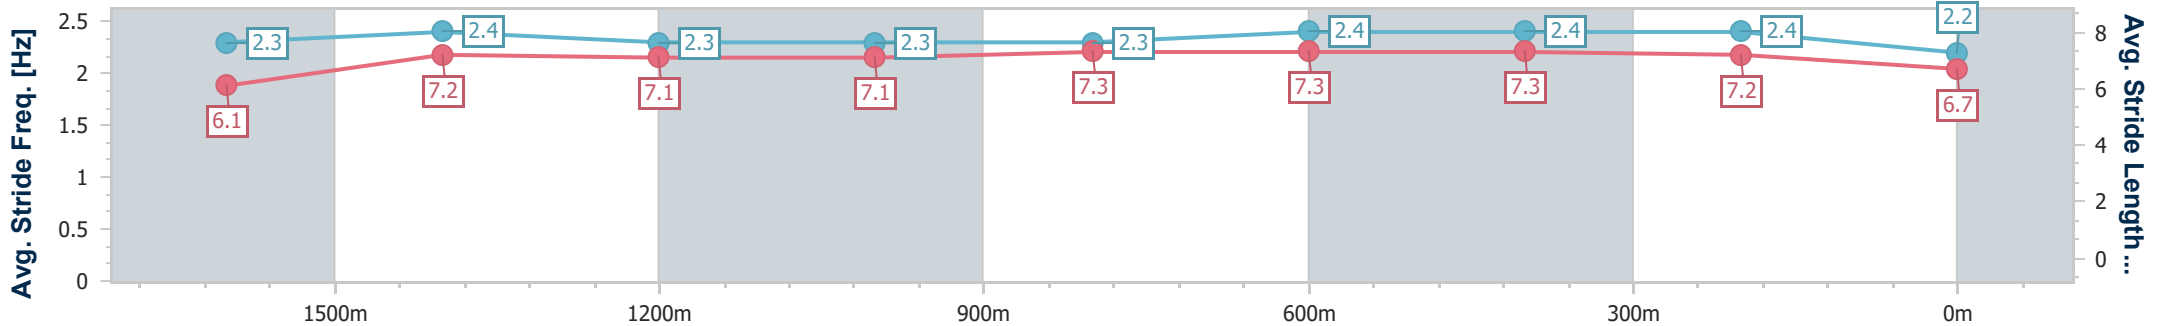

Eagle Farm QLD Professional
Race 5: BRC MEMBERSHIP PLUS BENCHMARK 78 Handicap - 1820m

23 December 2023 - 14:34

BRISBANE RACING CLUB

Track Rating: Good 4, Weather: Fine, Rail Position: +4m Entire

Section	Overall	1600m	1400m	1200m	1000m	800m	600m	400m	200m
Section Times	1:53.12 [12] (0:16.11)	1:37.01 [8] (0:11.77)	1:25.24 [8] (0:12.26)	1:12.98 [8] (0:12.42)	1:00.56 [7] (0:12.00)	0:48.56 [7] (0:11.77)	0:36.79 [9] (0:11.64)	0:25.15 [10] (0:11.77)	0:13.38 [12] (0:13.38)
Average Speed [km/h]	50.3	62.1	58.9	58.3	61.3	62.2	63.3	61.1	54.2
Top Speed [km/h]	60.8	63.0	60.3	59.5	63.9	63.3	64.4	63.9	58.7
Avg. Dist. to Rail [m]	8.4	4.0	4.8	4.9	4.3	4.1	4.7	7.3	4.8
Avg. Stride Freq. [Hz]	2.3	2.4	2.3	2.3	2.3	2.4	2.4	2.4	2.2
Avg. Stride Length [m]	6.1	7.2	7.1	7.1	7.3	7.3	7.3	7.2	6.7

- [] Ranking at each section and finish
- .-.- No data available at this section
- NA No data available