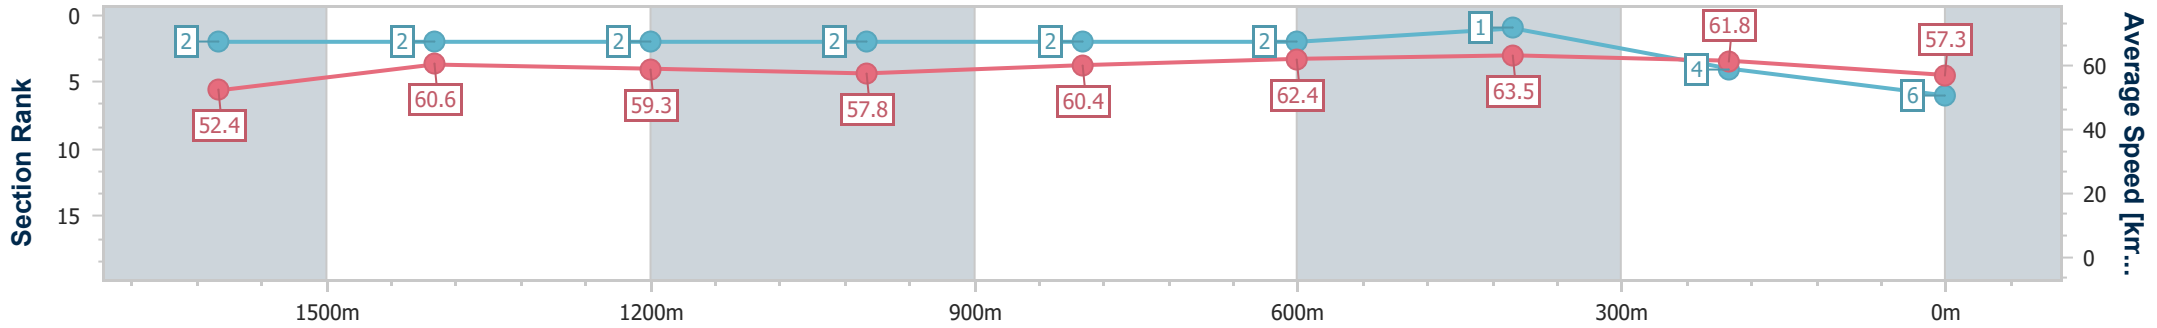

Eagle Farm QLD Professional
Race 5: BRC MEMBERSHIP PLUS BENCHMARK 78 Handicap - 1820m

23 December 2023 - 14:34

BRISBANE RACING CLUB

Track Rating: Good 4, Weather: Fine, Rail Position: +4m Entire

Section	Overall	1600m	1400m	1200m	1000m	800m	600m	400m	200m				
Section Times	1:51.38 [6] (0:15.28)	1:36.10 [2] (0:11.92)	1:24.18 [2] (0:12.19)	1:11.99 [2] (0:12.44)	0:59.55 [2] (0:12.05)	0:47.50 [2] (0:11.68)	0:35.82 [2] (0:11.51)	0:24.31 [1] (0:11.65)	0:12.66 [4] (0:12.66)				
Average Speed [km/h]	52.4	60.6	59.3	57.8	60.4	62.4	63.5	61.8	57.3				
Top Speed [km/h]	62.7	62.2	60.9	58.5	61.8	63.1	64.6	63.2	60.3				
Avg. Dist. to Rail [m]	5.7	0.7	2.1	2.8	2.2	2.4	3.3	5.2	4.0				
Avg. Stride Freq. [Hz]	2.2	2.2	2.2	2.2	2.2	2.2	2.3	2.3	2.2				
Avg. Stride Length [m]	6.5	7.7	7.6	7.4	7.7	7.8	7.8	7.6	7.2				