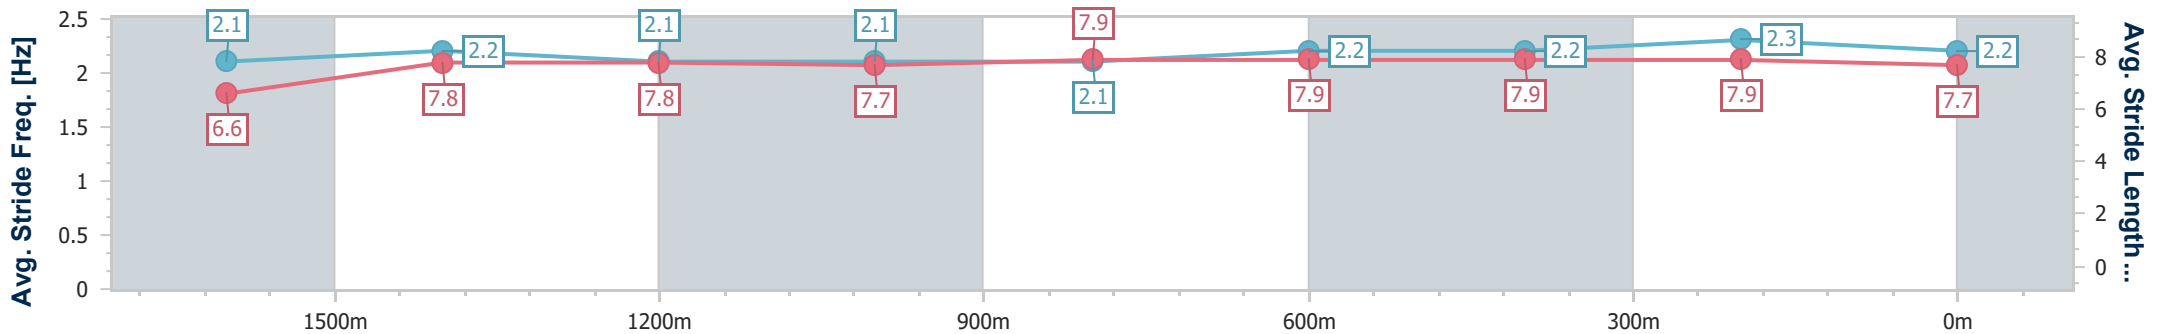

Eagle Farm QLD Professional
Race 5: BRC MEMBERSHIP PLUS BENCHMARK 78 Handicap - 1820m

23 December 2023 - 14:34

BRISBANE RACING CLUB

Track Rating: Good 4, Weather: Fine, Rail Position: +4m Entire

Section	Overall	1600m	1400m	1200m	1000m	800m	600m	400m	200m				
Section Times	1:50.55 [2] (0:15.72)	1:34.83 [5] (0:11.99)	1:22.84 [6] (0:12.20)	1:10.64 [5] (0:12.41)	0:58.23 [5] (0:12.07)	0:46.16 [6] (0:11.67)	0:34.49 [6] (0:11.49)	0:23.00 [7] (0:11.29)	0:11.71 [5] (0:11.71)				
Average Speed [km/h]	50.4	60.3	59.2	58.1	60.4	62.2	63.2	63.8	61.9				
Top Speed [km/h]	59.6	61.4	59.9	59.0	61.5	63.8	64.0	65.3	64.1				
Avg. Dist. to Rail [m]	2.7	1.7	1.7	2.2	1.9	1.7	2.7	7.4	8.9				
Avg. Stride Freq. [Hz]	2.1	2.2	2.1	2.1	2.1	2.2	2.2	2.3	2.2				
Avg. Stride Length [m]	6.6	7.8	7.8	7.7	7.9	7.9	7.9	7.9	7.7				