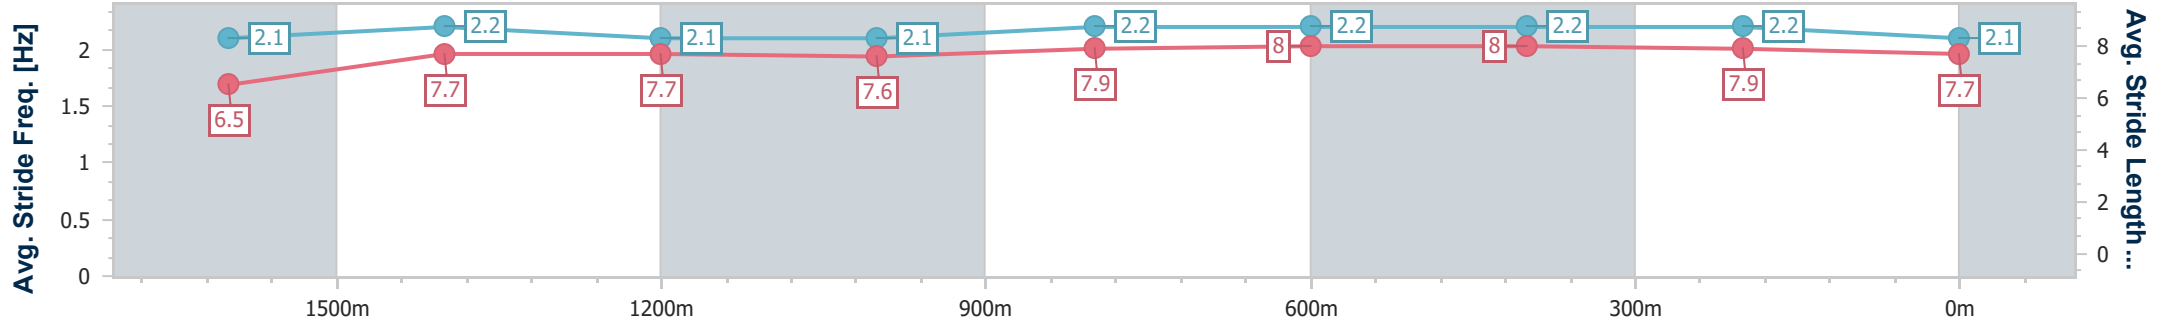

Eagle Farm QLD Professional
Race 5: BRC MEMBERSHIP PLUS BENCHMARK 78 Handicap - 1820m

23 December 2023 - 14:34

BRISBANE RACING CLUB

Track Rating: Good 4, Weather: Fine, Rail Position: +4m Entire

Section	Overall	1600m	1400m	1200m	1000m	800m	600m	400m	200m
Section Times	1:50.70 [4] (0:15.89)	1:34.81 [6] (0:11.78)	1:23.03 [5] (0:12.29)	1:10.74 [6] (0:12.42)	0:58.32 [6] (0:11.94)	0:46.38 [5] (0:11.64)	0:34.74 [5] (0:11.40)	0:23.34 [4] (0:11.28)	0:12.06 [3] (0:12.06)
Average Speed [km/h]	50.3	61.9	58.9	57.9	60.9	62.6	64.6	63.7	60.1
Top Speed [km/h]	59.8	63.2	60.2	58.9	62.1	65.3	65.4	65.2	63.2
Avg. Dist. to Rail [m]	4.2	3.6	4.4	4.2	2.1	2.3	3.9	7.1	6.3
Avg. Stride Freq. [Hz]	2.1	2.2	2.1	2.1	2.2	2.2	2.2	2.2	2.1
Avg. Stride Length [m]	6.5	7.7	7.7	7.6	7.9	8.0	8.0	7.9	7.7

- [] Ranking at each section and finish
- .-.- No data available at this section
- NA No data available

Horse/Jockey Name	Beckford
Final Rank	5
Fastest Section Time (Section)	0:11.28 (600m)
Top Speed [km/h] (Section)	65.4 (600m)
Race State	Finished