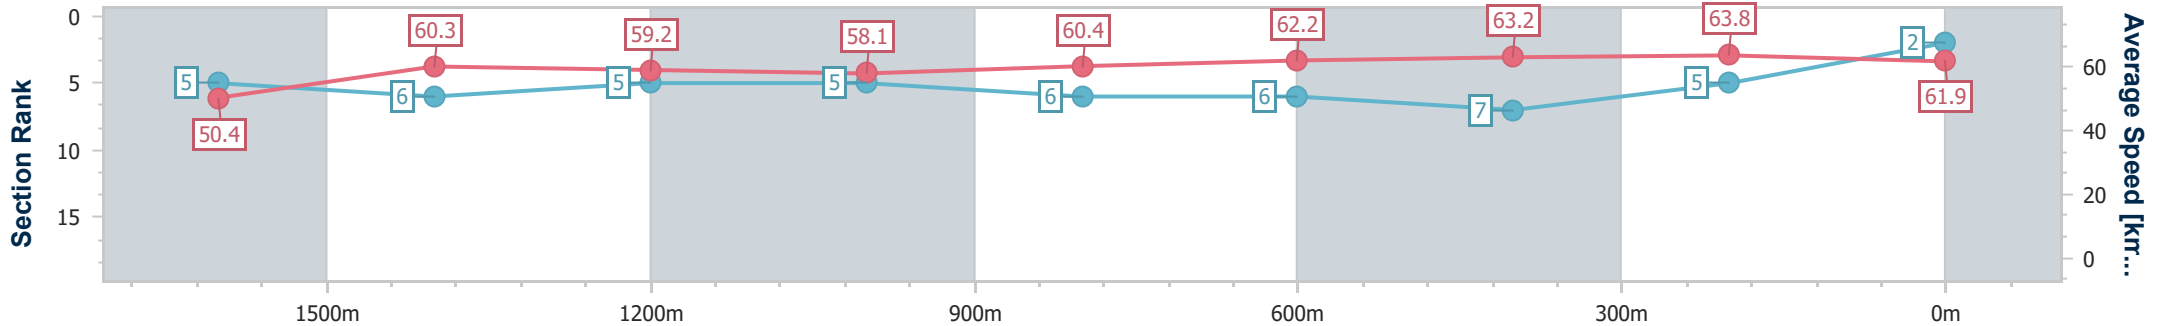

Eagle Farm QLD Professional
Race 5: BRC MEMBERSHIP PLUS BENCHMARK 78 Handicap - 1820m

23 December 2023 - 14:34

BRISBANE RACING CLUB

Track Rating: Good 4, Weather: Fine, Rail Position: +4m Entire

Section	Overall	1600m	1400m	1200m	1000m	800m	600m	400m	200m				
Section Times	1:50.55 [2] (0:15.72)	1:34.83 [5] (0:11.99)	1:22.84 [6] (0:12.20)	1:10.64 [5] (0:12.41)	0:58.23 [5] (0:12.07)	0:46.16 [6] (0:11.67)	0:34.49 [6] (0:11.49)	0:23.00 [7] (0:11.29)	0:11.71 [5] (0:11.71)				
Average Speed [km/h]	50.4	60.3	59.2	58.1	60.4	62.2	63.2	63.8	61.9				
Top Speed [km/h]	59.6	61.4	59.9	59.0	61.5	63.8	64.0	65.3	64.1				
Avg. Dist. to Rail [m]	2.7	1.7	1.7	2.2	1.9	1.7	2.7	7.4	8.9				
Avg. Stride Freq. [Hz]	2.1	2.2	2.1	2.1	2.1	2.2	2.2	2.3	2.2				
Avg. Stride Length [m]	6.6	7.8	7.8	7.7	7.9	7.9	7.9	7.9	7.7				