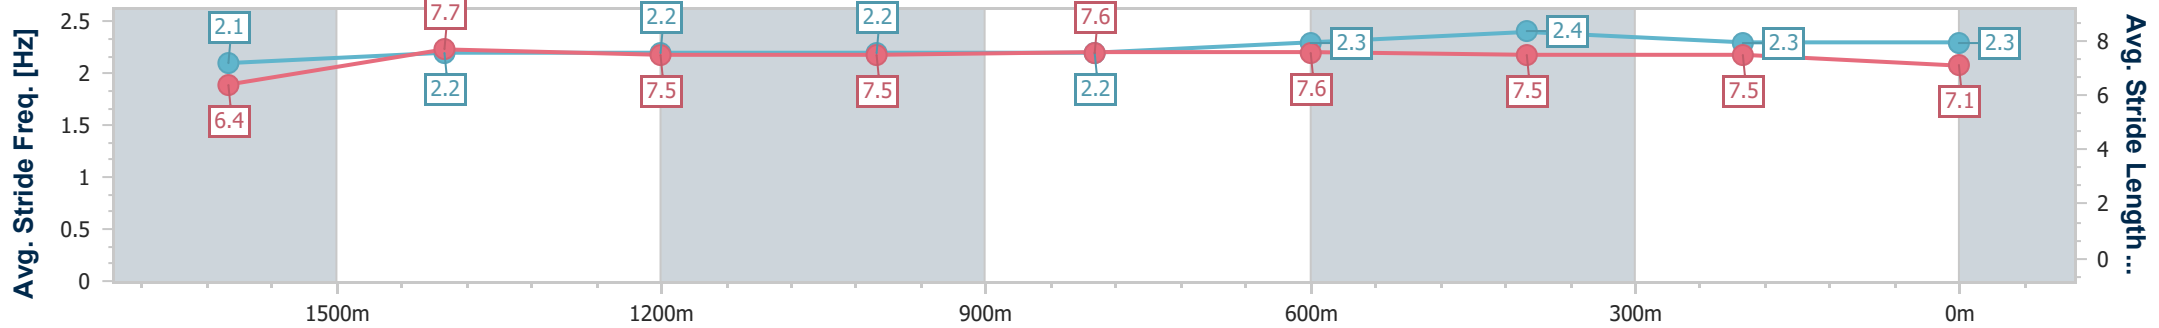

- [] Ranking at each section and finish
- .-.- No data available at this section
- NA No data available

Horse/Jockey Name	Savvy Lad
Final Rank	10
Fastest Section Time (Section)	0:11.39 (600m)
Top Speed [km/h] (Section)	66.5 (600m)
Race State	Finished

Eagle Farm QLD Professional
Race 5: BRC MEMBERSHIP PLUS BENCHMARK 78 Handicap - 1820m

23 December 2023 - 14:34

BRISBANE RACING CLUB

Track Rating: Good 4, Weather: Fine, Rail Position: +4m Entire

Section	Overall	1600m	1400m	1200m	1000m	800m	600m	400m	200m
Section Times	1:52.07 [10] (0:16.47)	1:35.60 [11] (0:11.87)	1:23.73 [10] (0:12.27)	1:11.46 [11] (0:12.46)	0:59.00 [11] (0:11.96)	0:47.04 [11] (0:11.60)	0:35.44 [12] (0:11.39)	0:24.05 [12] (0:11.42)	0:12.63 [11] (0:12.63)
Average Speed [km/h]	48.9	60.8	58.9	58.0	60.8	63.3	64.7	62.9	57.5
Top Speed [km/h]	58.3	62.2	61.6	58.6	66.3	65.5	66.5	65.9	60.5
Avg. Dist. to Rail [m]	6.5	1.5	1.7	2.4	2.5	3.7	5.0	6.8	4.8
Avg. Stride Freq. [Hz]	2.1	2.2	2.2	2.2	2.2	2.3	2.4	2.3	2.3
Avg. Stride Length [m]	6.4	7.7	7.5	7.5	7.6	7.6	7.5	7.5	7.1

- [] Ranking at each section and finish
- .-.- No data available at this section
- NA No data available

Horse/Jockey Name	So Dapper
Final Rank	11
Fastest Section Time (Section)	0:11.62 (600m)
Top Speed [km/h] (Section)	64.5 (Overall)
Race State	Finished