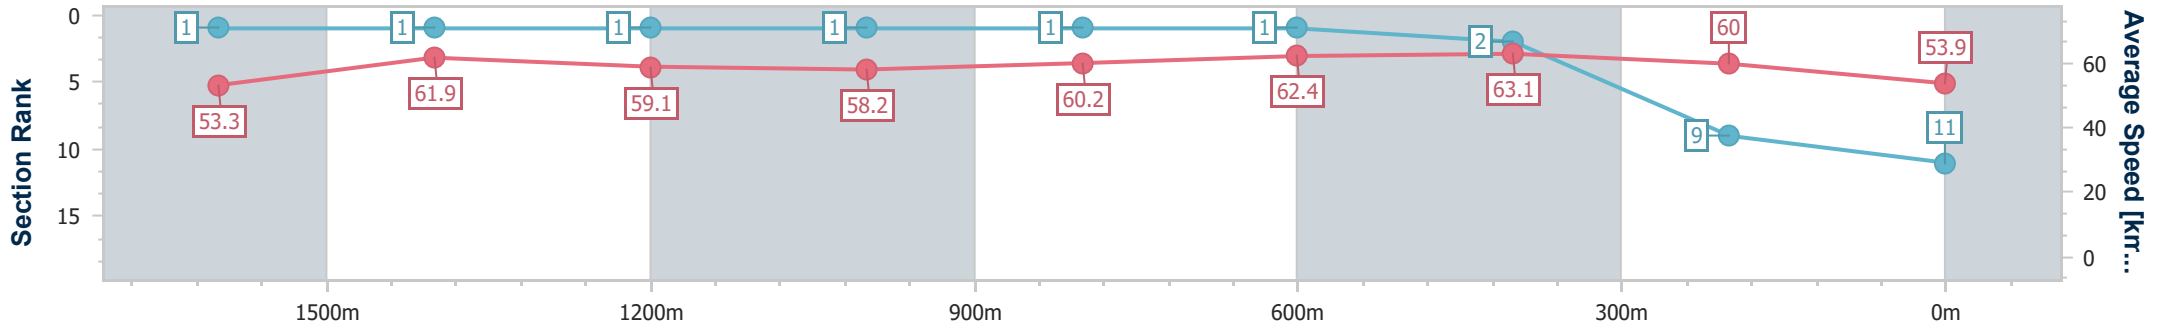

Eagle Farm QLD Professional
Race 5: BRC MEMBERSHIP PLUS BENCHMARK 78 Handicap - 1820m

23 December 2023 - 14:34

BRISBANE RACING CLUB

Track Rating: Good 4, Weather: Fine, Rail Position: +4m Entire

Section	Overall	1600m	1400m	1200m	1000m	800m	600m	400m	200m				
Section Times	1:52.52 [11] (0:15.21)	1:37.31 [1] (0:11.80)	1:25.51 [1] (0:12.22)	1:13.29 [1] (0:12.35)	1:00.94 [1] (0:12.18)	0:48.76 [1] (0:11.75)	0:37.01 [1] (0:11.62)	0:25.39 [2] (0:11.99)	0:13.40 [9] (0:13.40)				
Average Speed [km/h]	53.3	61.9	59.1	58.2	60.2	62.4	63.1	60.0	53.9				
Top Speed [km/h]	64.5	63.7	60.0	58.8	61.5	63.2	64.2	63.0	56.8				
Avg. Dist. to Rail [m]	7.8	4.1	3.0	2.3	3.0	4.0	3.5	4.1	1.8				
Avg. Stride Freq. [Hz]	2.3	2.3	2.2	2.2	2.3	2.3	2.4	2.3	2.2				
Avg. Stride Length [m]	6.4	7.4	7.2	7.3	7.3	7.5	7.4	7.3	6.8				