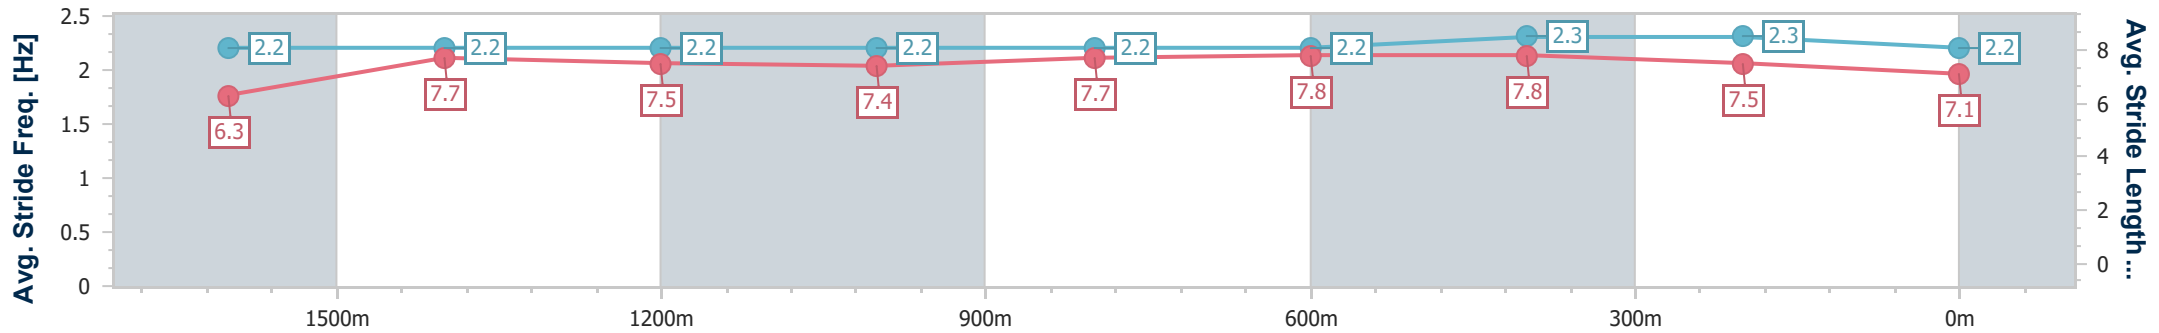

Eagle Farm QLD Professional
Race 5: BRC MEMBERSHIP PLUS BENCHMARK 78 Handicap - 1820m

23 December 2023 - 14:34

BRISBANE RACING CLUB

Track Rating: Good 4, Weather: Fine, Rail Position: +4m Entire

Section	Overall	1600m	1400m	1200m	1000m	800m	600m	400m	200m				
Section Times	1:51.72 [9] (0:16.15)	1:35.57 [9] (0:11.71)	1:23.86 [7] (0:12.27)	1:11.59 [7] (0:12.48)	0:59.11 [8] (0:11.96)	0:47.15 [8] (0:11.57)	0:35.58 [7] (0:11.45)	0:24.13 [8] (0:11.44)	0:12.69 [8] (0:12.69)				
Average Speed [km/h]	49.5	61.8	58.9	57.7	61.2	62.8	64.2	63.0	56.9				
Top Speed [km/h]	60.5	63.5	60.7	58.4	64.2	64.5	65.4	65.8	59.4				
Avg. Dist. to Rail [m]	4.9	1.6	2.2	3.0	2.7	2.4	4.6	9.7	9.8				
Avg. Stride Freq. [Hz]	2.2	2.2	2.2	2.2	2.2	2.2	2.3	2.3	2.2				
Avg. Stride Length [m]	6.3	7.7	7.5	7.4	7.7	7.8	7.8	7.5	7.1				

- [] Ranking at each section and finish
- .-.- No data available at this section
- NA No data available

Horse/Jockey Name	Savvy Lad
Final Rank	10
Fastest Section Time (Section)	0:11.39 (600m)
Top Speed [km/h] (Section)	66.5 (600m)
Race State	Finished