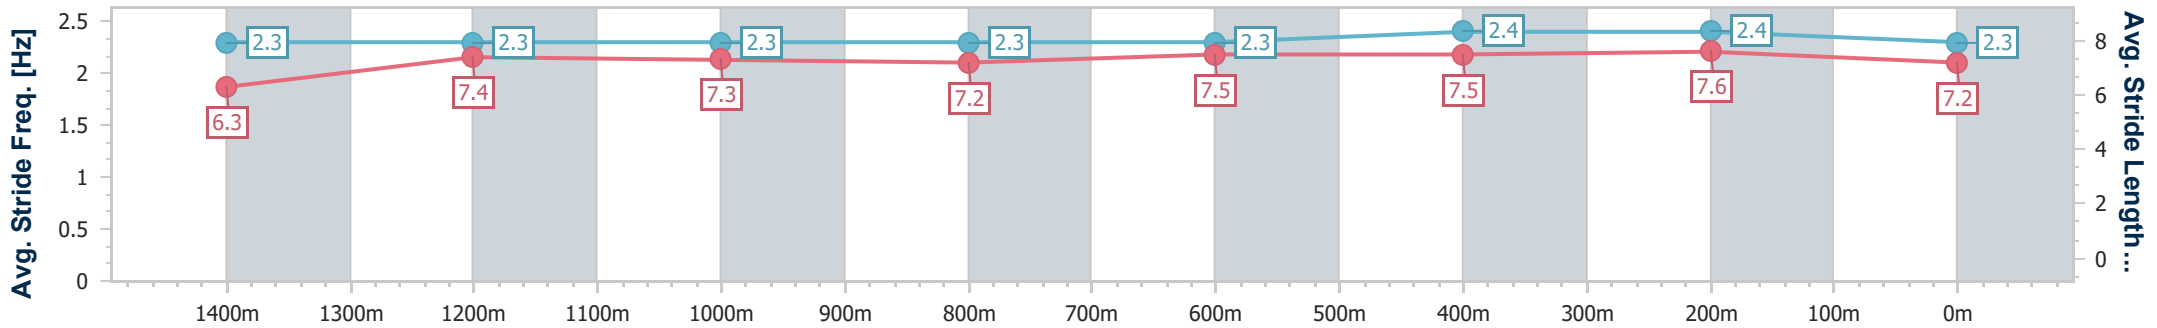

23 December 2023 - 13:25

Track Rating: Good 4, Weather: Fine, Rail Position: +4m Entire

BRISBANE RACING CLUB

Section	Overall	1400m	1200m	1000m	800m	600m	400m	200m
Section Times	1:35.67 [1] (0:13.82)	1:21.85 [4] (0:11.60)	1:10.25 [5] (0:11.99)	0:58.26 [6] (0:12.25)	0:46.01 [6] (0:11.78)	0:34.23 [5] (0:11.21)	0:23.02 [5] (0:11.06)	0:11.96 [2] (0:11.96)
Average Speed [km/h]	52.2	62.2	60.0	58.6	61.4	64.5	65.4	60.2
Top Speed [km/h]	64.4	64.4	61.2	59.7	62.8	66.4	67.1	64.3
Avg. Dist. to Rail [m]	5.3	1.4	1.0	0.2	0.5	1.3	5.1	4.3
Avg. Stride Freq. [Hz]	2.3	2.3	2.3	2.3	2.3	2.4	2.4	2.3
Avg. Stride Length [m]	6.3	7.4	7.3	7.2	7.5	7.5	7.6	7.2