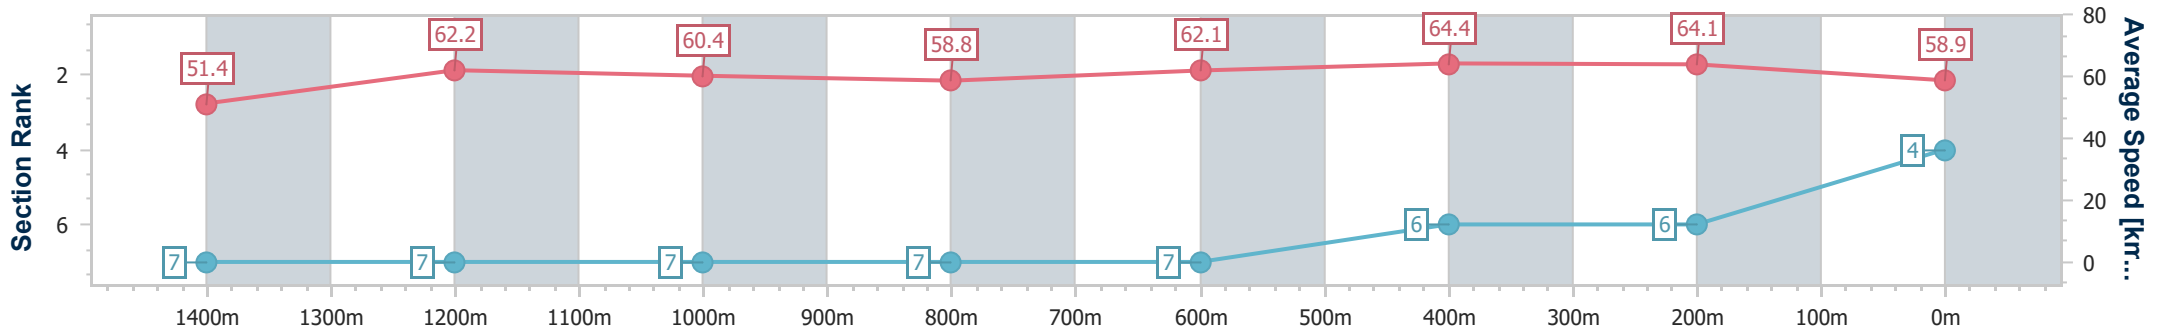

Eagle Farm QLD Professional

Race 3: LADBROKES CITY TO SURF PLATE - 1600m

23 December 2023 - 13:25

Track Rating: Good 4, Weather: Fine, Rail Position: +4m Entire

BRISBANE RACING CLUB

Section	Overall	1400m	1200m	1000m	800m	600m	400m	200m
Section Times	1:36.34 [4] (0:14.03)	1:22.31 [7] (0:11.57)	1:10.74 [7] (0:11.97)	0:58.77 [7] (0:12.31)	0:46.46 [7] (0:11.72)	0:34.74 [7] (0:11.28)	0:23.46 [6] (0:11.24)	0:12.22 [6] (0:12.22)
Average Speed [km/h]	51.4	62.2	60.4	58.8	62.1	64.4	64.1	58.9
Top Speed [km/h]	64.5	64.8	60.8	60.1	63.6	65.6	65.7	61.7
Avg. Dist. to Rail [m]	6.2	2.4	2.4	1.8	1.4	1.9	4.8	4.2
Avg. Stride Freq. [Hz]	2.1	2.2	2.2	2.1	2.2	2.3	2.4	2.3
Avg. Stride Length [m]	6.6	7.8	7.6	7.6	7.8	7.6	7.5	7.3

- [] Ranking at each section and finish
- .-.- No data available at this section
- NA No data available

Horse/Jockey Name	Masterplan
Final Rank	5
Fastest Section Time (Section)	0:11.34 (600m)
Top Speed [km/h] (Section)	66.7 (Overall)
Race State	Finished