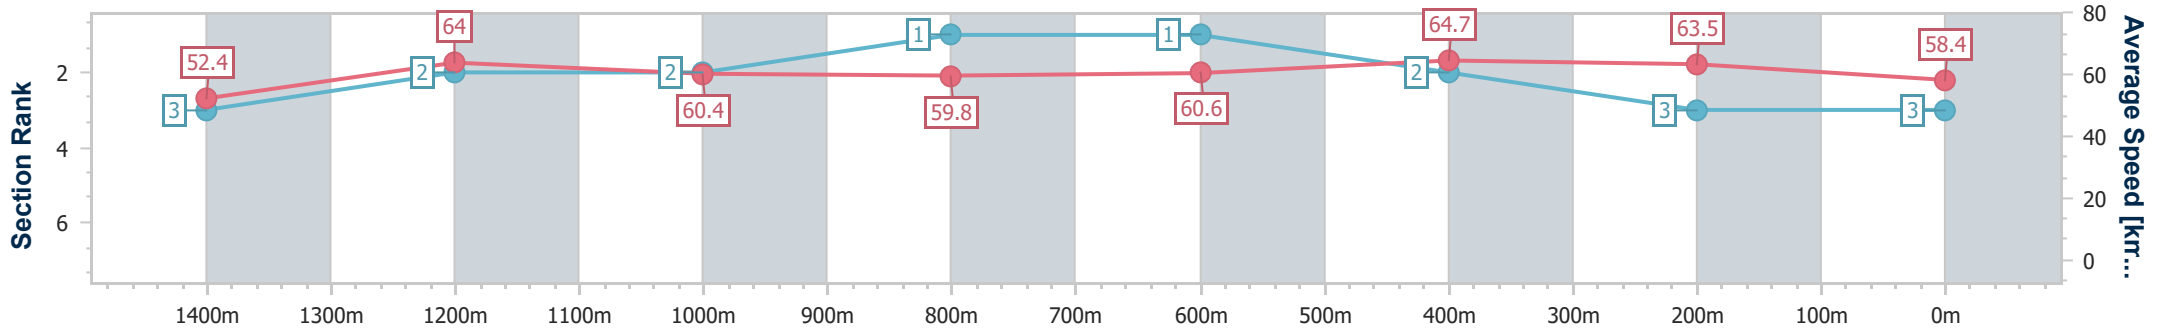

Eagle Farm QLD Professional

Race 3: LADBROKES CITY TO SURF PLATE - 1600m

23 December 2023 - 13:25

Track Rating: Good 4, Weather: Fine, Rail Position: +4m Entire

BRISBANE RACING CLUB

Section	Overall	1400m	1200m	1000m	800m	600m	400m	200m
Section Times	1:36.14 [3] (0:13.76)	1:22.38 [3] (0:11.31)	1:11.07 [2] (0:11.88)	0:59.19 [2] (0:12.14)	0:47.05 [1] (0:12.02)	0:35.03 [1] (0:11.36)	0:23.67 [2] (0:11.32)	0:12.35 [3] (0:12.35)
Average Speed [km/h]	52.4	64.0	60.4	59.8	60.6	64.7	63.5	58.4
Top Speed [km/h]	65.1	65.6	61.8	60.8	62.8	65.5	65.3	61.4
Avg. Dist. to Rail [m]	7.3	3.1	1.8	1.4	2.8	3.9	4.2	1.2
Avg. Stride Freq. [Hz]	2.2	2.2	2.1	2.2	2.2	2.3	2.3	2.2
Avg. Stride Length [m]	6.5	8.0	7.8	7.7	7.7	7.7	7.6	7.3