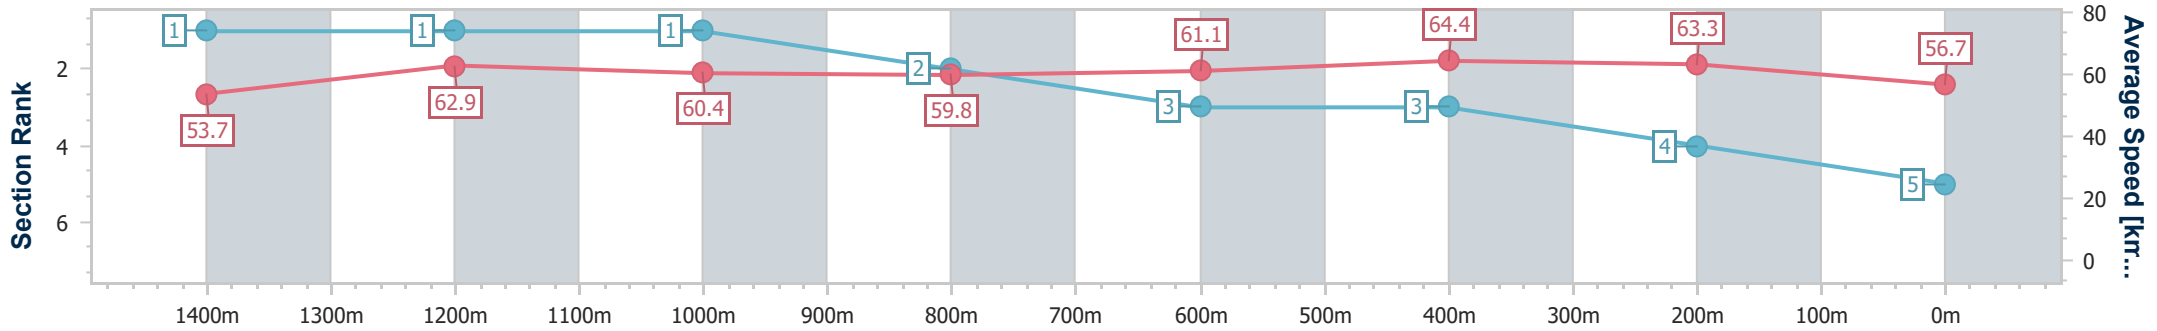

Eagle Farm QLD Professional

Race 3: LADBROKES CITY TO SURF PLATE - 1600m

23 December 2023 - 13:25

Track Rating: Good 4, Weather: Fine, Rail Position: +4m Entire

BRISBANE RACING CLUB

Section	Overall	1400m	1200m	1000m	800m	600m	400m	200m
Section Times	1:36.55 [5] (0:13.45)	1:23.10 [1] (0:11.43)	1:11.67 [1] (0:11.94)	0:59.73 [1] (0:12.31)	0:47.42 [2] (0:12.02)	0:35.40 [3] (0:11.34)	0:24.06 [3] (0:11.38)	0:12.68 [4] (0:12.68)
Average Speed [km/h]	53.7	62.9	60.4	59.8	61.1	64.4	63.3	56.7
Top Speed [km/h]	66.7	65.7	62.7	60.8	62.9	65.6	64.5	60.0
Avg. Dist. to Rail [m]	7.5	2.2	3.0	3.6	5.0	2.7	3.0	1.3
Avg. Stride Freq. [Hz]	2.5	2.5	2.4	2.4	2.4	2.5	2.4	2.3
Avg. Stride Length [m]	6.0	6.9	7.0	7.0	7.2	7.3	7.2	6.8

- [] Ranking at each section and finish
- .-.- No data available at this section
- NA No data available

Horse/Jockey Name	Cool Music
Final Rank	6
Fastest Section Time (Section)	0:11.34 (400m)
Top Speed [km/h] (Section)	66.5 (600m)
Race State	Finished