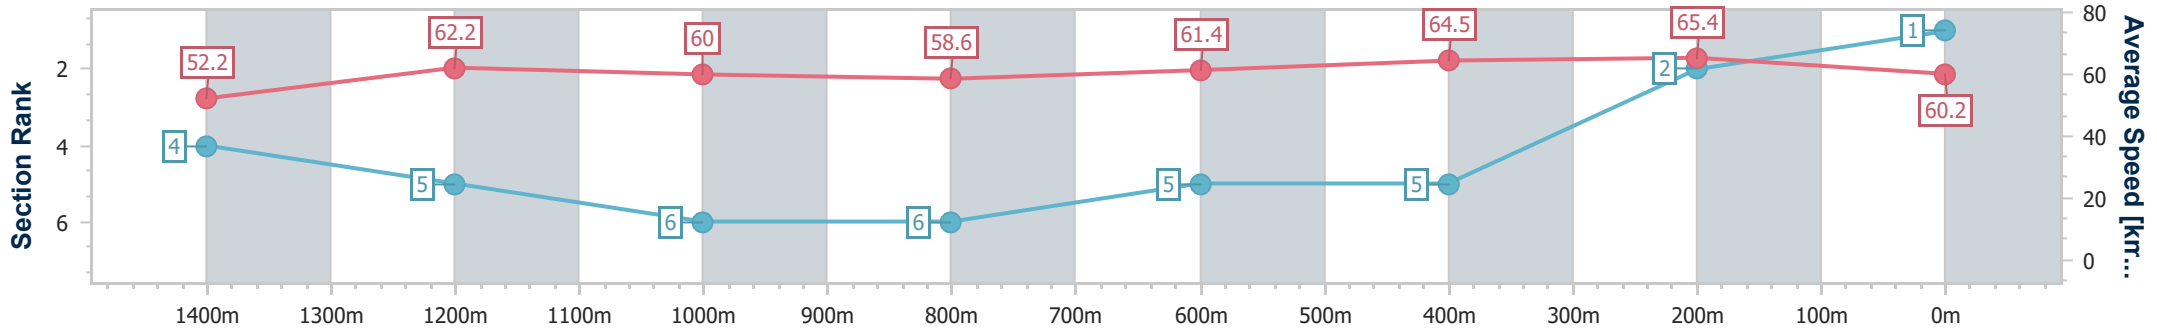

23 December 2023 - 13:25

Track Rating: Good 4, Weather: Fine, Rail Position: +4m Entire

BRISBANE RACING CLUB

Section	Overall	1400m	1200m	1000m	800m	600m	400m	200m
Section Times	1:35.67 [1] (0:13.82)	1:21.85 [4] (0:11.60)	1:10.25 [5] (0:11.99)	0:58.26 [6] (0:12.25)	0:46.01 [6] (0:11.78)	0:34.23 [5] (0:11.21)	0:23.02 [5] (0:11.06)	0:11.96 [2] (0:11.96)
Average Speed [km/h]	52.2	62.2	60.0	58.6	61.4	64.5	65.4	60.2
Top Speed [km/h]	64.4	64.4	61.2	59.7	62.8	66.4	67.1	64.3
Avg. Dist. to Rail [m]	5.3	1.4	1.0	0.2	0.5	1.3	5.1	4.3
Avg. Stride Freq. [Hz]	2.3	2.3	2.3	2.3	2.3	2.4	2.4	2.3
Avg. Stride Length [m]	6.3	7.4	7.3	7.2	7.5	7.5	7.6	7.2