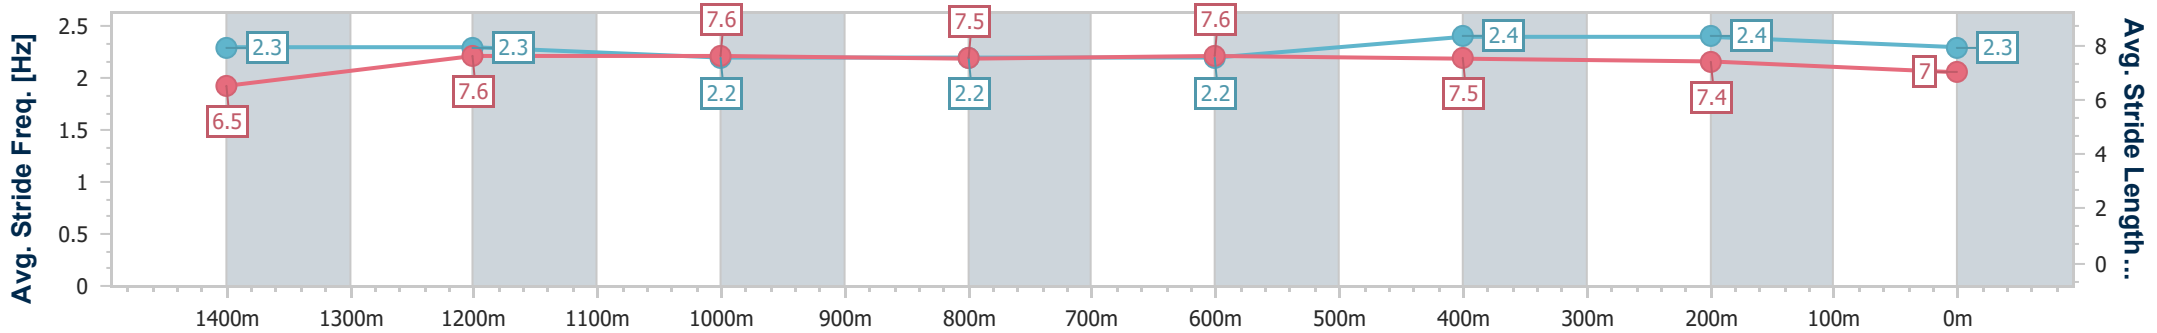

Eagle Farm QLD Professional

Race 3: LADBROKES CITY TO SURF PLATE - 1600m

23 December 2023 - 13:25

Track Rating: Good 4, Weather: Fine, Rail Position: +4m Entire

BRISBANE RACING CLUB

Section	Overall	1400m	1200m	1000m	800m	600m	400m	200m
Section Times	1:35.87 [2] (0:13.52)	1:22.35 [2] (0:11.61)	1:10.74 [3] (0:11.98)	0:58.76 [3] (0:12.30)	0:46.46 [3] (0:11.74)	0:34.72 [2] (0:11.23)	0:23.49 [1] (0:11.18)	0:12.31 [1] (0:12.31)
Average Speed [km/h]	53.3	62.0	60.4	59.0	61.4	64.9	64.5	58.5
Top Speed [km/h]	64.1	63.1	61.9	60.7	64.2	66.3	67.1	61.7
Avg. Dist. to Rail [m]	5.0	2.3	2.1	1.8	1.1	2.3	4.0	1.7
Avg. Stride Freq. [Hz]	2.3	2.3	2.2	2.2	2.2	2.4	2.4	2.3
Avg. Stride Length [m]	6.5	7.6	7.6	7.5	7.6	7.5	7.4	7.0