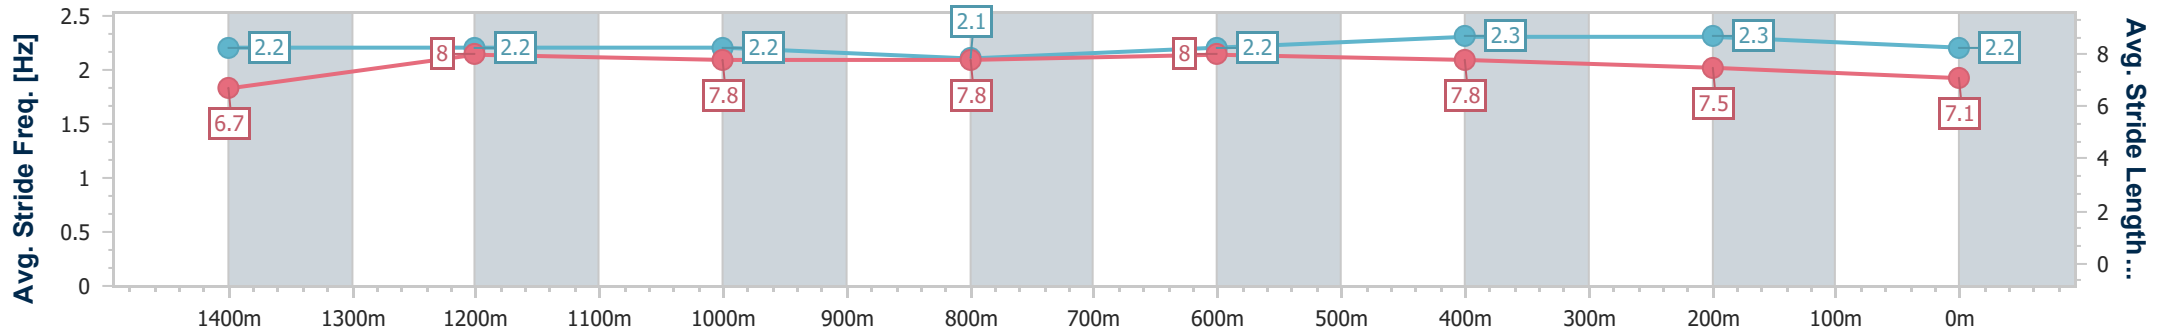

- [] Ranking at each section and finish
- .-.- No data available at this section
- NA No data available

Horse/Jockey Name	Victory Win
Final Rank	7
Fastest Section Time (Section)	0:11.33 (1400m)
Top Speed [km/h] (Section)	66.7 (Overall)
Race State	Finished

Eagle Farm QLD Professional

Race 3: LADBROKES CITY TO SURF PLATE - 1600m

23 December 2023 - 13:25

Track Rating: Good 4, Weather: Fine, Rail Position: +4m Entire

BRISBANE RACING CLUB

Section	Overall	1400m	1200m	1000m	800m	600m	400m	200m
Section Times	1:36.64 [7] (0:13.97)	1:22.67 [5] (0:11.33)	1:11.34 [4] (0:11.88)	0:59.46 [4] (0:12.25)	0:47.21 [4] (0:11.78)	0:35.43 [4] (0:11.40)	0:24.03 [4] (0:11.41)	0:12.62 [5] (0:12.62)
Average Speed [km/h]	51.7	63.7	60.7	59.5	61.9	64.7	63.1	57.0
Top Speed [km/h]	66.7	65.4	62.1	60.5	63.3	65.2	65.1	60.4
Avg. Dist. to Rail [m]	8.0	4.1	3.2	2.1	2.4	4.9	8.2	8.0
Avg. Stride Freq. [Hz]	2.2	2.2	2.2	2.1	2.2	2.3	2.3	2.2
Avg. Stride Length [m]	6.7	8.0	7.8	7.8	8.0	7.8	7.5	7.1

- [] Ranking at each section and finish
- .-.- No data available at this section
- NA No data available