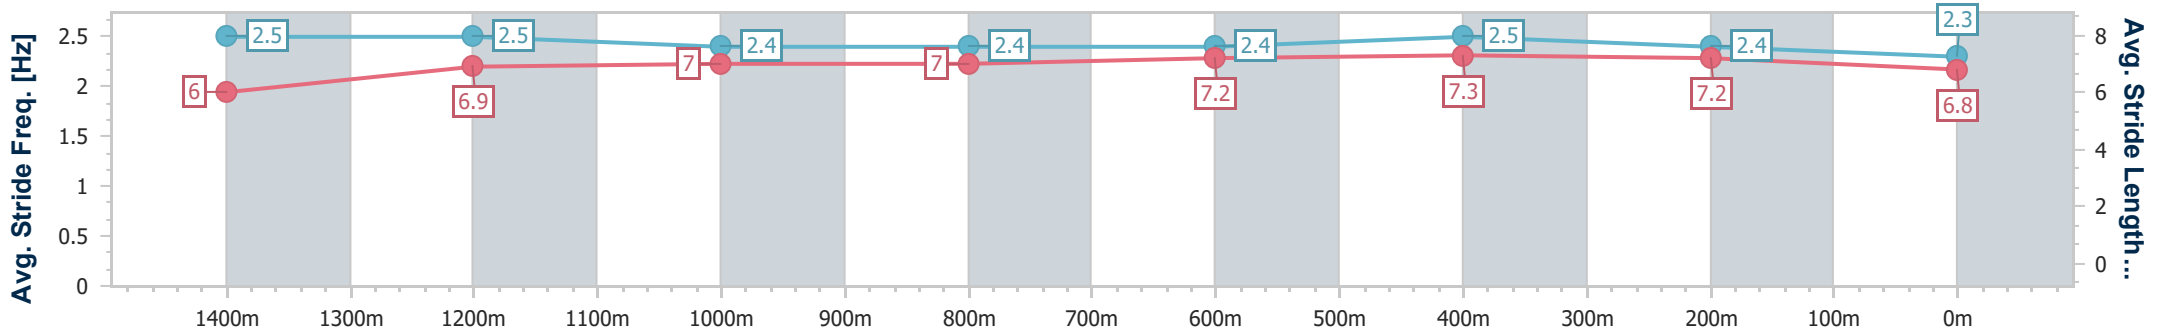

- [] Ranking at each section and finish
- .-.- No data available at this section
- NA No data available

Horse/Jockey Name	Masterplan
Final Rank	5
Fastest Section Time (Section)	0:11.34 (600m)
Top Speed [km/h] (Section)	66.7 (Overall)
Race State	Finished

Eagle Farm QLD Professional

Race 3: LADBROKES CITY TO SURF PLATE - 1600m

23 December 2023 - 13:25

Track Rating: Good 4, Weather: Fine, Rail Position: +4m Entire

BRISBANE RACING CLUB

Section	Overall	1400m	1200m	1000m	800m	600m	400m	200m
Section Times	1:36.55 [5] (0:13.45)	1:23.10 [1] (0:11.43)	1:11.67 [1] (0:11.94)	0:59.73 [1] (0:12.31)	0:47.42 [2] (0:12.02)	0:35.40 [3] (0:11.34)	0:24.06 [3] (0:11.38)	0:12.68 [4] (0:12.68)
Average Speed [km/h]	53.7	62.9	60.4	59.8	61.1	64.4	63.3	56.7
Top Speed [km/h]	66.7	65.7	62.7	60.8	62.9	65.6	64.5	60.0
Avg. Dist. to Rail [m]	7.5	2.2	3.0	3.6	5.0	2.7	3.0	1.3
Avg. Stride Freq. [Hz]	2.5	2.5	2.4	2.4	2.4	2.5	2.4	2.3
Avg. Stride Length [m]	6.0	6.9	7.0	7.0	7.2	7.3	7.2	6.8

- [] Ranking at each section and finish
- .-.- No data available at this section
- NA No data available

Horse/Jockey Name	Cool Music
Final Rank	6
Fastest Section Time (Section)	0:11.34 (400m)
Top Speed [km/h] (Section)	66.5 (600m)
Race State	Finished