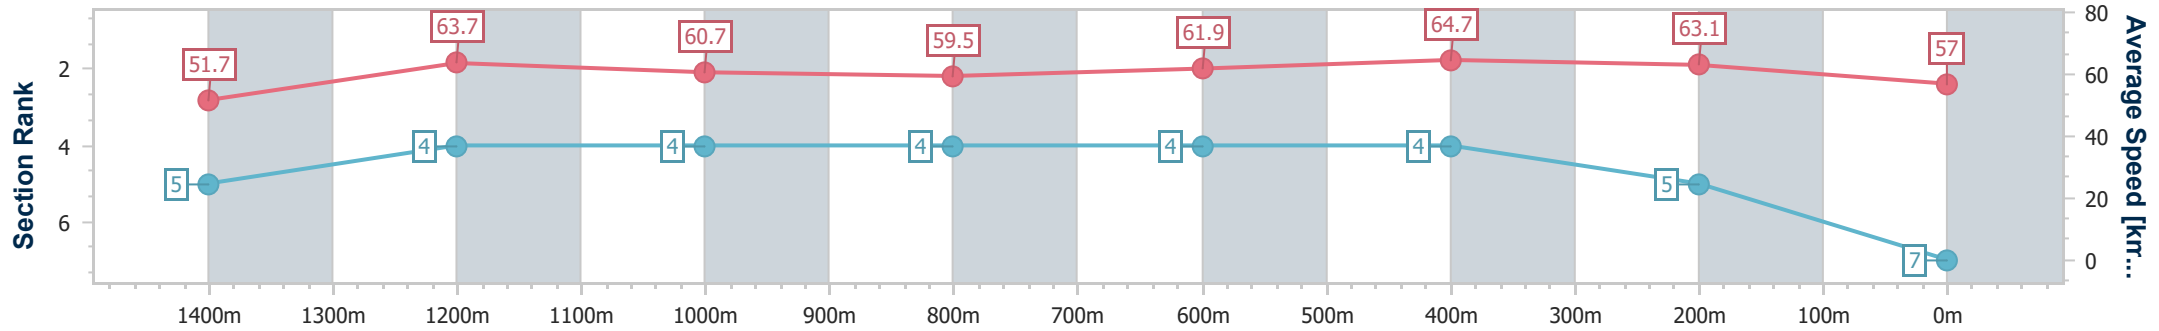

- [] Ranking at each section and finish
- .-.- No data available at this section
- NA No data available

Horse/Jockey Name	Victory Win
Final Rank	7
Fastest Section Time (Section)	0:11.33 (1400m)
Top Speed [km/h] (Section)	66.7 (Overall)
Race State	Finished

Eagle Farm QLD Professional

Race 3: LADBROKES CITY TO SURF PLATE - 1600m

23 December 2023 - 13:25

Track Rating: Good 4, Weather: Fine, Rail Position: +4m Entire

BRISBANE RACING CLUB

Section	Overall	1400m	1200m	1000m	800m	600m	400m	200m
Section Times	1:36.64 [7] (0:13.97)	1:22.67 [5] (0:11.33)	1:11.34 [4] (0:11.88)	0:59.46 [4] (0:12.25)	0:47.21 [4] (0:11.78)	0:35.43 [4] (0:11.40)	0:24.03 [4] (0:11.41)	0:12.62 [5] (0:12.62)
Average Speed [km/h]	51.7	63.7	60.7	59.5	61.9	64.7	63.1	57.0
Top Speed [km/h]	66.7	65.4	62.1	60.5	63.3	65.2	65.1	60.4
Avg. Dist. to Rail [m]	8.0	4.1	3.2	2.1	2.4	4.9	8.2	8.0
Avg. Stride Freq. [Hz]	2.2	2.2	2.2	2.1	2.2	2.3	2.3	2.2
Avg. Stride Length [m]	6.7	8.0	7.8	7.8	8.0	7.8	7.5	7.1

- [] Ranking at each section and finish
- .-.- No data available at this section
- NA No data available