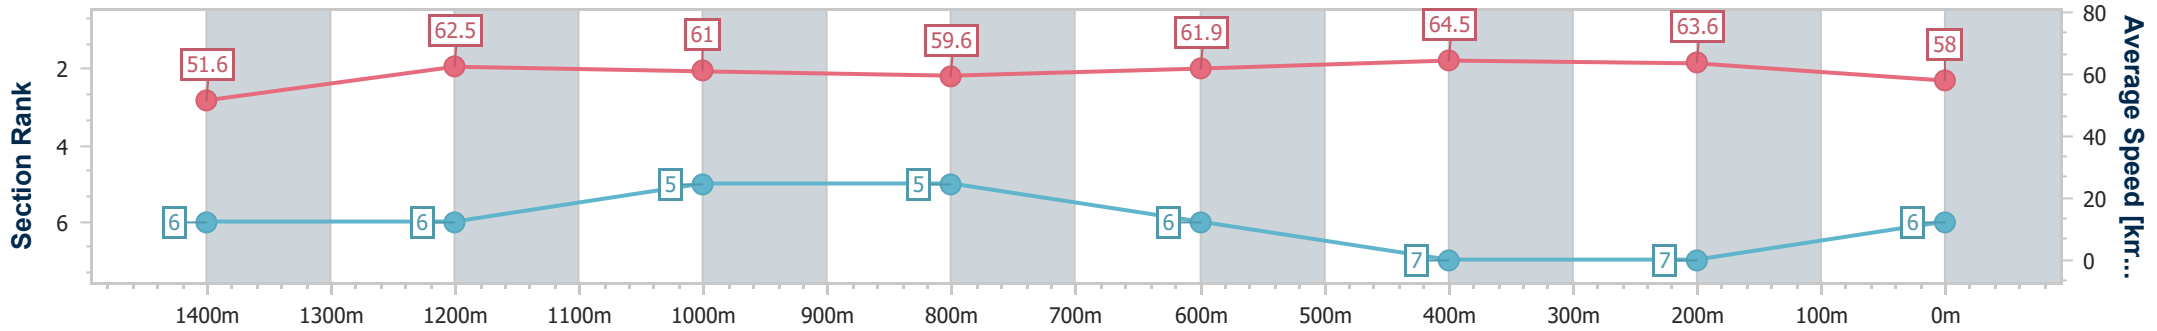

- [] Ranking at each section and finish
- .-.- No data available at this section
- NA No data available

Horse/Jockey Name	Cool Music
Final Rank	6
Fastest Section Time (Section)	0:11.34 (400m)
Top Speed [km/h] (Section)	66.5 (600m)
Race State	Finished

Eagle Farm QLD Professional

Race 3: LADBROKES CITY TO SURF PLATE - 1600m

23 December 2023 - 13:25

Track Rating: Good 4, Weather: Fine, Rail Position: +4m Entire

BRISBANE RACING CLUB

Section	Overall	1400m	1200m	1000m	800m	600m	400m	200m
Section Times	1:36.62 [6] (0:13.98)	1:22.64 [6] (0:11.56)	1:11.08 [6] (0:11.84)	0:59.24 [5] (0:12.27)	0:46.97 [5] (0:11.85)	0:35.12 [6] (0:11.39)	0:23.73 [7] (0:11.34)	0:12.39 [7] (0:12.39)
Average Speed [km/h]	51.6	62.5	61.0	59.6	61.9	64.5	63.6	58.0
Top Speed [km/h]	65.8	64.3	62.3	60.5	63.9	66.5	66.0	60.7
Avg. Dist. to Rail [m]	8.8	3.8	2.9	2.7	4.1	4.1	5.4	6.3
Avg. Stride Freq. [Hz]	2.4	2.4	2.4	2.3	2.4	2.4	2.4	2.3
Avg. Stride Length [m]	6.0	7.2	7.2	7.2	7.3	7.4	7.4	7.0

- [] Ranking at each section and finish
- .-.- No data available at this section
- NA No data available

Horse/Jockey Name	Victory Win
Final Rank	7
Fastest Section Time (Section)	0:11.33 (1400m)
Top Speed [km/h] (Section)	66.7 (Overall)
Race State	Finished