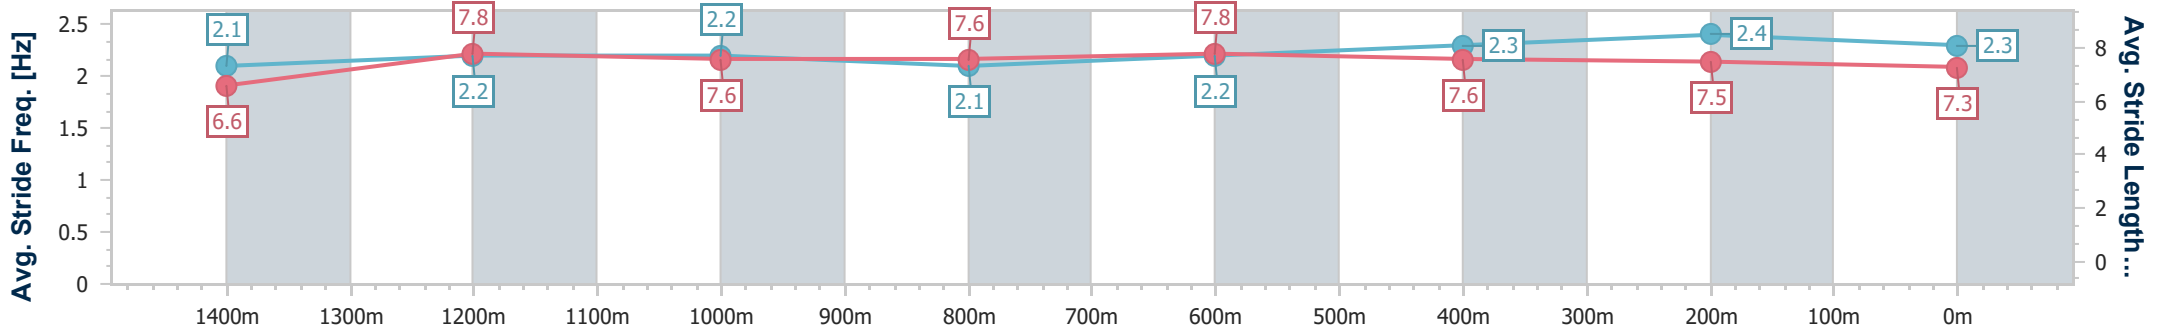

Eagle Farm QLD Professional

Race 3: LADBROKES CITY TO SURF PLATE - 1600m

23 December 2023 - 13:25

Track Rating: Good 4, Weather: Fine, Rail Position: +4m Entire

BRISBANE RACING CLUB

Section	Overall	1400m	1200m	1000m	800m	600m	400m	200m
Section Times	1:36.34 [4] (0:14.03)	1:22.31 [7] (0:11.57)	1:10.74 [7] (0:11.97)	0:58.77 [7] (0:12.31)	0:46.46 [7] (0:11.72)	0:34.74 [7] (0:11.28)	0:23.46 [6] (0:11.24)	0:12.22 [6] (0:12.22)
Average Speed [km/h]	51.4	62.2	60.4	58.8	62.1	64.4	64.1	58.9
Top Speed [km/h]	64.5	64.8	60.8	60.1	63.6	65.6	65.7	61.7
Avg. Dist. to Rail [m]	6.2	2.4	2.4	1.8	1.4	1.9	4.8	4.2
Avg. Stride Freq. [Hz]	2.1	2.2	2.2	2.1	2.2	2.3	2.4	2.3
Avg. Stride Length [m]	6.6	7.8	7.6	7.6	7.8	7.6	7.5	7.3

- [] Ranking at each section and finish
- .-.- No data available at this section
- NA No data available

Horse/Jockey Name	Masterplan
Final Rank	5
Fastest Section Time (Section)	0:11.34 (600m)
Top Speed [km/h] (Section)	66.7 (Overall)
Race State	Finished