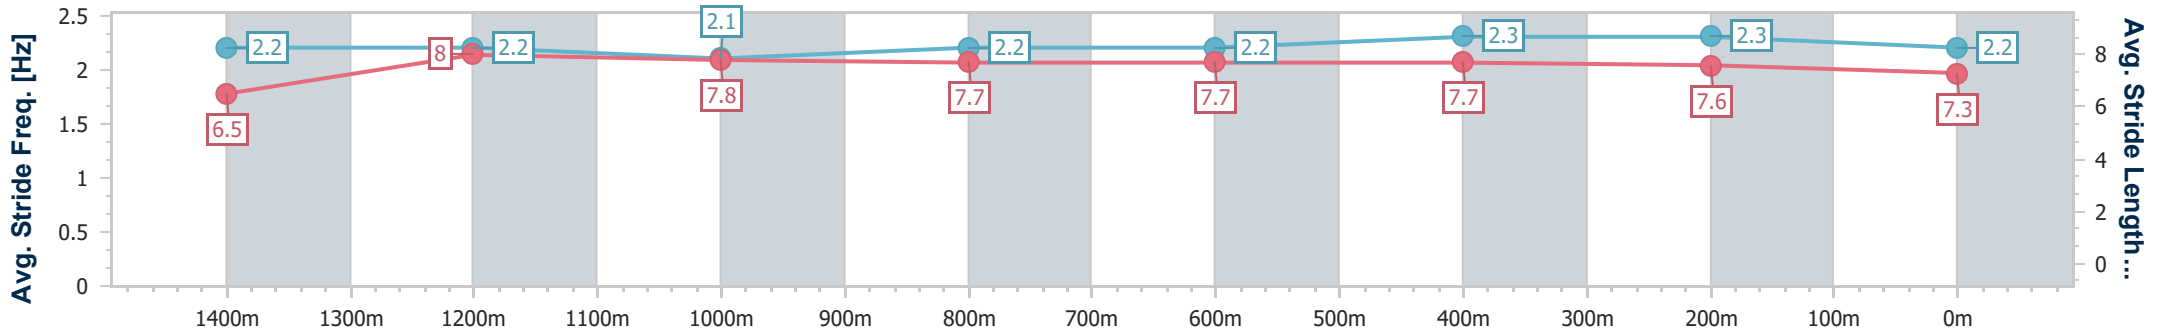

Eagle Farm QLD Professional

Race 3: LADBROKES CITY TO SURF PLATE - 1600m

23 December 2023 - 13:25

Track Rating: Good 4, Weather: Fine, Rail Position: +4m Entire

BRISBANE RACING CLUB

Section	Overall	1400m	1200m	1000m	800m	600m	400m	200m
Section Times	1:36.14 [3] (0:13.76)	1:22.38 [3] (0:11.31)	1:11.07 [2] (0:11.88)	0:59.19 [2] (0:12.14)	0:47.05 [1] (0:12.02)	0:35.03 [1] (0:11.36)	0:23.67 [2] (0:11.32)	0:12.35 [3] (0:12.35)
Average Speed [km/h]	52.4	64.0	60.4	59.8	60.6	64.7	63.5	58.4
Top Speed [km/h]	65.1	65.6	61.8	60.8	62.8	65.5	65.3	61.4
Avg. Dist. to Rail [m]	7.3	3.1	1.8	1.4	2.8	3.9	4.2	1.2
Avg. Stride Freq. [Hz]	2.2	2.2	2.1	2.2	2.2	2.3	2.3	2.2
Avg. Stride Length [m]	6.5	8.0	7.8	7.7	7.7	7.7	7.6	7.3

- [] Ranking at each section and finish
- .-.- No data available at this section
- NA No data available

Horse/Jockey Name	What A Weekend
Final Rank	4
Fastest Section Time (Section)	0:11.24 (400m)
Top Speed [km/h] (Section)	65.7 (400m)
Race State	Finished