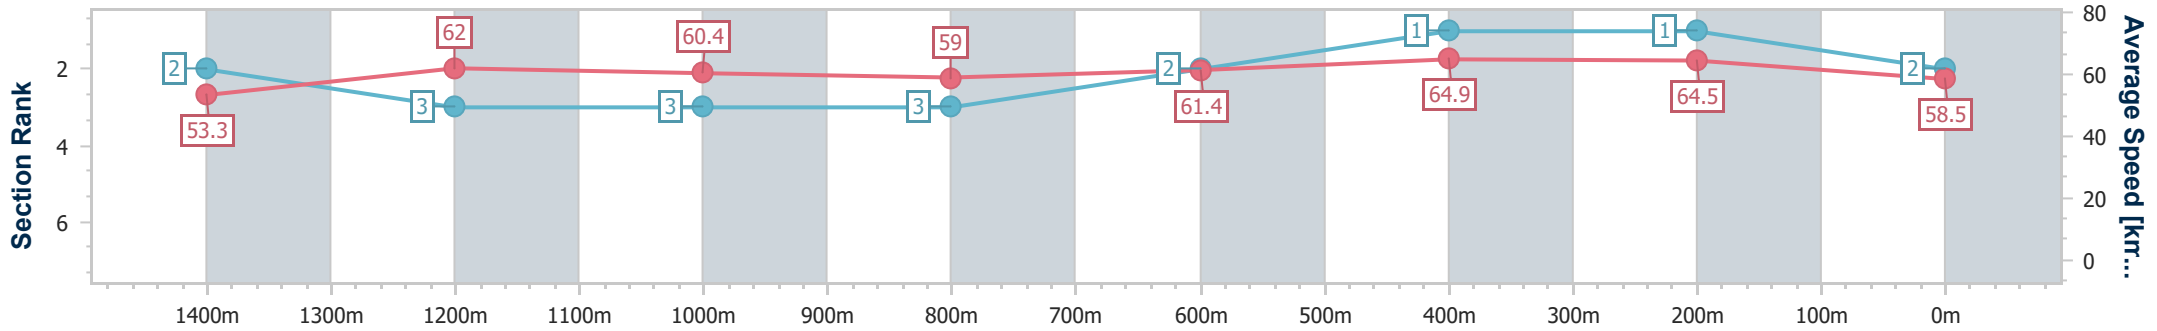

Eagle Farm QLD Professional

Race 3: LADBROKES CITY TO SURF PLATE - 1600m

23 December 2023 - 13:25

Track Rating: Good 4, Weather: Fine, Rail Position: +4m Entire

BRISBANE RACING CLUB

Section	Overall	1400m	1200m	1000m	800m	600m	400m	200m
Section Times	1:35.87 [2] (0:13.52)	1:22.35 [2] (0:11.61)	1:10.74 [3] (0:11.98)	0:58.76 [3] (0:12.30)	0:46.46 [3] (0:11.74)	0:34.72 [2] (0:11.23)	0:23.49 [1] (0:11.18)	0:12.31 [1] (0:12.31)
Average Speed [km/h]	53.3	62.0	60.4	59.0	61.4	64.9	64.5	58.5
Top Speed [km/h]	64.1	63.1	61.9	60.7	64.2	66.3	67.1	61.7
Avg. Dist. to Rail [m]	5.0	2.3	2.1	1.8	1.1	2.3	4.0	1.7
Avg. Stride Freq. [Hz]	2.3	2.3	2.2	2.2	2.2	2.4	2.4	2.3
Avg. Stride Length [m]	6.5	7.6	7.6	7.5	7.6	7.5	7.4	7.0