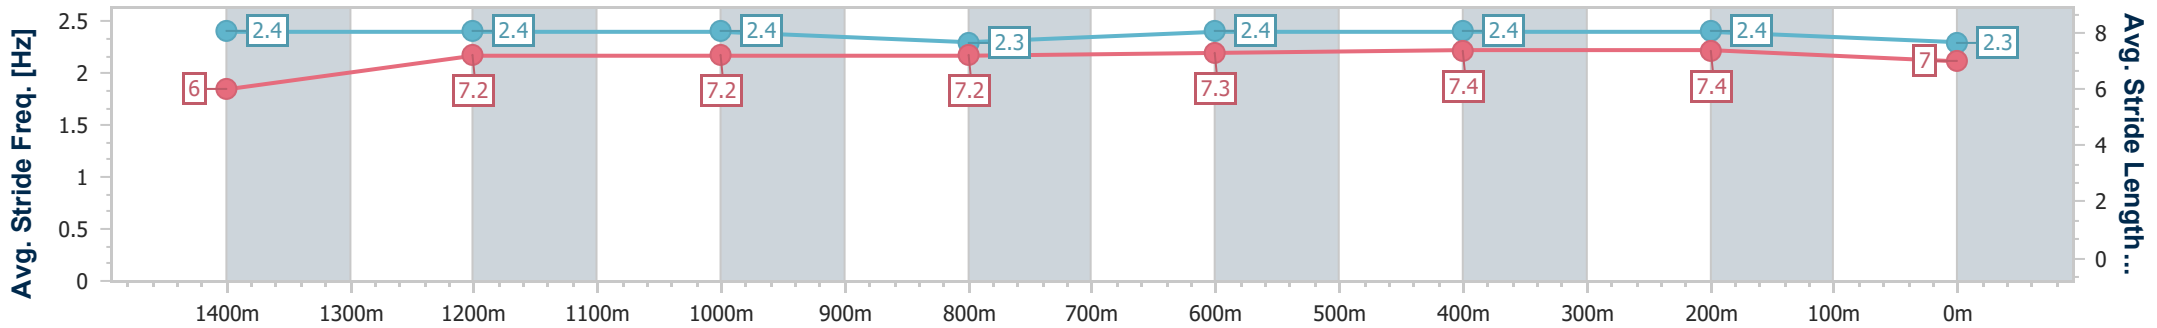

- [] Ranking at each section and finish
- .-.- No data available at this section
- NA No data available

Horse/Jockey Name	Cool Music
Final Rank	6
Fastest Section Time (Section)	0:11.34 (400m)
Top Speed [km/h] (Section)	66.5 (600m)
Race State	Finished

Eagle Farm QLD Professional

Race 3: LADBROKES CITY TO SURF PLATE - 1600m

23 December 2023 - 13:25

Track Rating: Good 4, Weather: Fine, Rail Position: +4m Entire

BRISBANE RACING CLUB

Section	Overall	1400m	1200m	1000m	800m	600m	400m	200m
Section Times	1:36.62 [6] (0:13.98)	1:22.64 [6] (0:11.56)	1:11.08 [6] (0:11.84)	0:59.24 [5] (0:12.27)	0:46.97 [5] (0:11.85)	0:35.12 [6] (0:11.39)	0:23.73 [7] (0:11.34)	0:12.39 [7] (0:12.39)
Average Speed [km/h]	51.6	62.5	61.0	59.6	61.9	64.5	63.6	58.0
Top Speed [km/h]	65.8	64.3	62.3	60.5	63.9	66.5	66.0	60.7
Avg. Dist. to Rail [m]	8.8	3.8	2.9	2.7	4.1	4.1	5.4	6.3
Avg. Stride Freq. [Hz]	2.4	2.4	2.4	2.3	2.4	2.4	2.4	2.3
Avg. Stride Length [m]	6.0	7.2	7.2	7.2	7.3	7.4	7.4	7.0

- [] Ranking at each section and finish
- .-.- No data available at this section
- NA No data available

Horse/Jockey Name	Victory Win
Final Rank	7
Fastest Section Time (Section)	0:11.33 (1400m)
Top Speed [km/h] (Section)	66.7 (Overall)
Race State	Finished