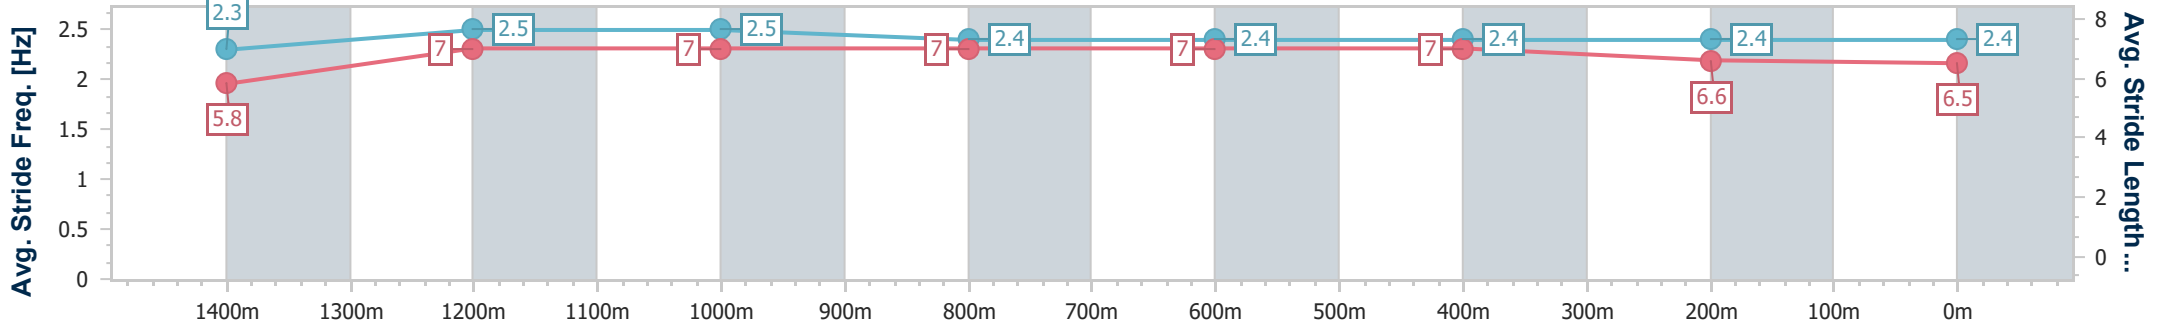

Horse/Jockey Name	Avenue Of Stars
Final Rank	1
Fastest Section Time (Section)	0:10.32 (Overall)
Top Speed [km/h] (Section)	63.9 (1400m)
Race State	Finished

Aquis Park Gold Coast Poly QLD Professional
Race 2: MERRY CHRISTMAS FROM GCTC BENCHMARK 62
Handicap - 1540m

23 December 2023 - 13:39

Track Rating: Synthetic, Weather: Fine, Rail Position: True

Section	Overall	1400m	1200m	1000m	800m	600m	400m	200m
Section Times	1:35.10 [1] (0:10.32)	1:24.78 [2] (0:11.57)	1:13.21 [2] (0:11.62)	1:01.59 [2] (0:12.07)	0:49.52 [2] (0:12.08)	0:37.44 [1] (0:11.98)	0:25.46 [1] (0:12.47)	0:12.99 [1] (0:12.99)
Average Speed [km/h]	48.7	62.8	61.9	60.0	60.4	60.8	57.9	55.8
Top Speed [km/h]	63.4	63.9	62.5	61.2	61.8	62.4	59.3	57.8
Avg. Dist. to Rail [m]	4.0	0.9	3.0	2.6	2.3	2.2	2.8	4.9
Avg. Stride Freq. [Hz]	2.3	2.5	2.5	2.4	2.4	2.4	2.4	2.4
Avg. Stride Length [m]	5.8	7.0	7.0	7.0	7.0	7.0	6.6	6.5

- [ ] Ranking at each section and finish
- -.-.- No data available at this section
- NA No data available