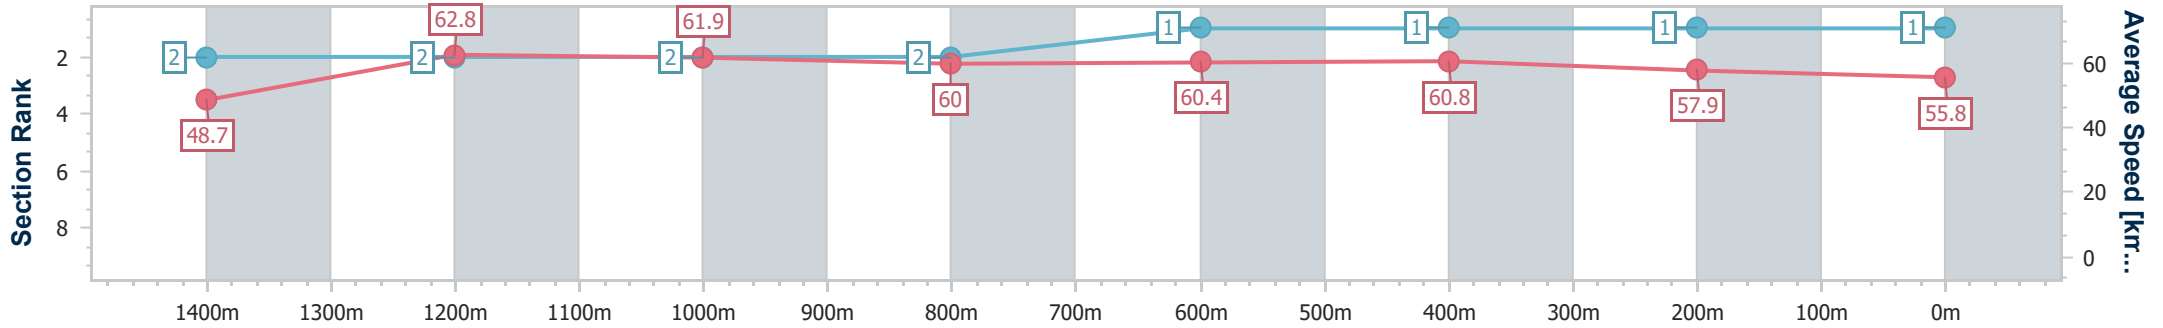

Horse/Jockey Name	Avenue Of Stars
Final Rank	1
Fastest Section Time (Section)	0:10.32 (Overall)
Top Speed [km/h] (Section)	63.9 (1400m)
Race State	Finished

Aquis Park Gold Coast Poly QLD Professional
Race 2: MERRY CHRISTMAS FROM GCTC BENCHMARK 62
Handicap - 1540m

23 December 2023 - 13:39

Track Rating: Synthetic, Weather: Fine, Rail Position: True

Section	Overall	1400m	1200m	1000m	800m	600m	400m	200m
Section Times	1:35.10 [1] (0:10.32)	1:24.78 [2] (0:11.57)	1:13.21 [2] (0:11.62)	1:01.59 [2] (0:12.07)	0:49.52 [2] (0:12.08)	0:37.44 [1] (0:11.98)	0:25.46 [1] (0:12.47)	0:12.99 [1] (0:12.99)
Average Speed [km/h]	48.7	62.8	61.9	60.0	60.4	60.8	57.9	55.8
Top Speed [km/h]	63.4	63.9	62.5	61.2	61.8	62.4	59.3	57.8
Avg. Dist. to Rail [m]	4.0	0.9	3.0	2.6	2.3	2.2	2.8	4.9
Avg. Stride Freq. [Hz]	2.3	2.5	2.5	2.4	2.4	2.4	2.4	2.4
Avg. Stride Length [m]	5.8	7.0	7.0	7.0	7.0	7.0	6.6	6.5

- [ ] Ranking at each section and finish
- -.-.- No data available at this section
- NA No data available