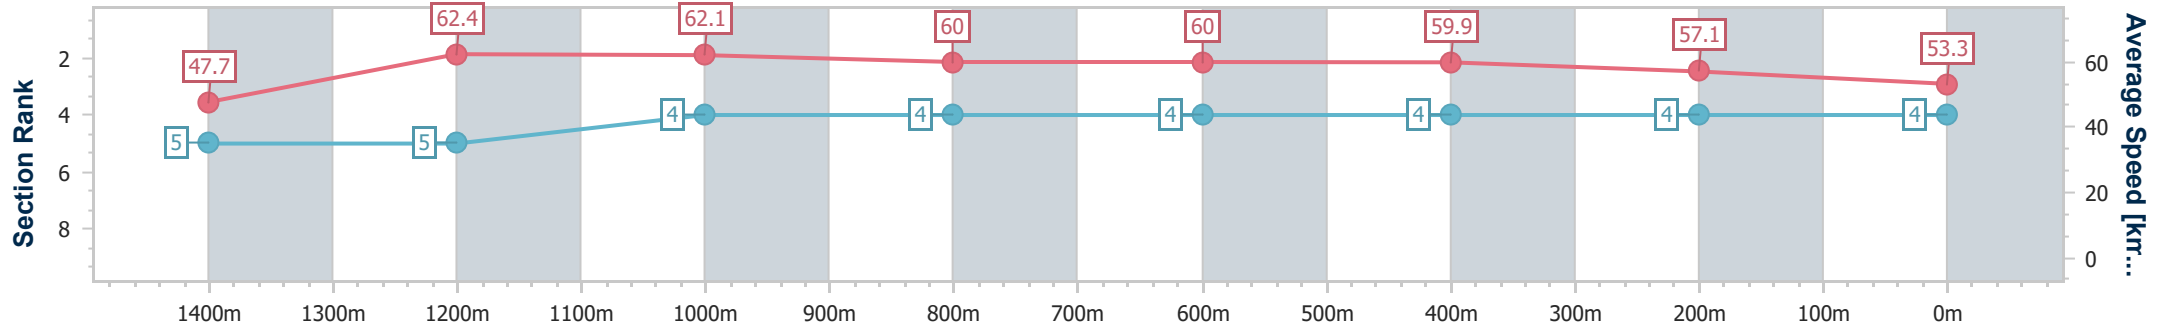

Horse/Jockey Name	Gold Witness
Final Rank	4
Fastest Section Time (Section)	0:10.60 (Overall)
Top Speed [km/h] (Section)	63.1 (1400m)
Race State	Finished

Aquis Park Gold Coast Poly QLD Professional
Race 2: MERRY CHRISTMAS FROM GCTC BENCHMARK 62
Handicap - 1540m

23 December 2023 - 13:39

Track Rating: Synthetic, Weather: Fine, Rail Position: True

Section	Overall	1400m	1200m	1000m	800m	600m	400m	200m
Section Times	1:36.27 [4] (0:10.60)	1:25.67 [5] (0:11.49)	1:14.18 [5] (0:11.62)	1:02.56 [4] (0:12.04)	0:50.52 [4] (0:12.18)	0:38.34 [4] (0:12.13)	0:26.21 [4] (0:12.67)	0:13.54 [4] (0:13.54)
Average Speed [km/h]	47.7	62.4	62.1	60.0	60.0	59.9	57.1	53.3
Top Speed [km/h]	63.1	63.1	62.5	60.8	60.6	62.2	58.9	55.5
Avg. Dist. to Rail [m]	4.3	0.5	1.3	1.4	2.3	2.1	2.2	5.1
Avg. Stride Freq. [Hz]	2.2	2.4	2.3	2.3	2.3	2.4	2.3	2.2
Avg. Stride Length [m]	5.8	7.1	7.3	7.3	7.2	7.1	6.8	6.6

- [ ] Ranking at each section and finish
- -.-.- No data available at this section
- NA No data available