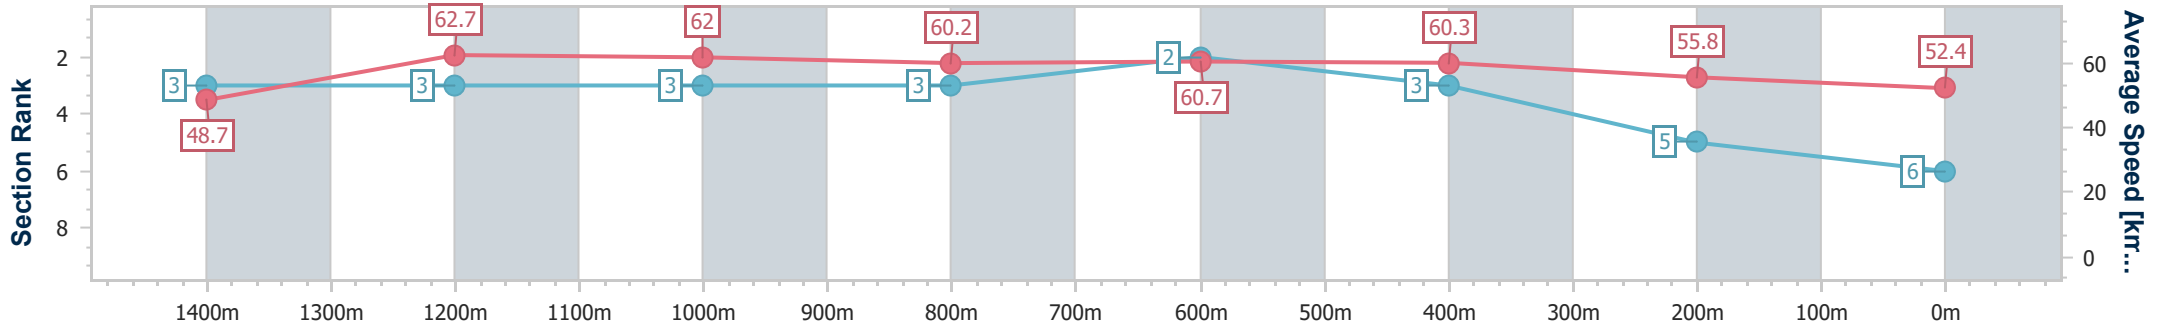

- [] Ranking at each section and finish
- .-.- No data available at this section
- NA No data available

Horse/Jockey Name	Martedi
Final Rank	6
Fastest Section Time (Section)	0:10.36 (Overall)
Top Speed [km/h] (Section)	64.0 (Overall)
Race State	Finished

Aquis Park Gold Coast Poly QLD Professional
 Race 2: MERRY CHRISTMAS FROM GCTC BENCHMARK 62
 Handicap - 1540m

23 December 2023 - 13:39

Track Rating: Synthetic, Weather: Fine, Rail Position: True

Section	Overall	1400m	1200m	1000m	800m	600m	400m	200m
Section Times	1:36.65 [6] (0:10.36)	1:26.29 [3] (0:11.63)	1:14.66 [3] (0:11.59)	1:03.07 [3] (0:12.05)	0:51.02 [3] (0:12.10)	0:38.92 [2] (0:12.14)	0:26.78 [3] (0:12.97)	0:13.81 [5] (0:13.81)
Average Speed [km/h]	48.7	62.7	62.0	60.2	60.7	60.3	55.8	52.4
Top Speed [km/h]	64.0	63.9	62.6	61.0	61.3	61.4	57.8	54.4
Avg. Dist. to Rail [m]	6.1	1.4	2.7	2.6	3.2	3.4	4.2	5.6
Avg. Stride Freq. [Hz]	2.2	2.2	2.2	2.1	2.2	2.2	2.2	2.1
Avg. Stride Length [m]	5.9	7.8	7.9	7.8	7.8	7.6	7.2	7.0