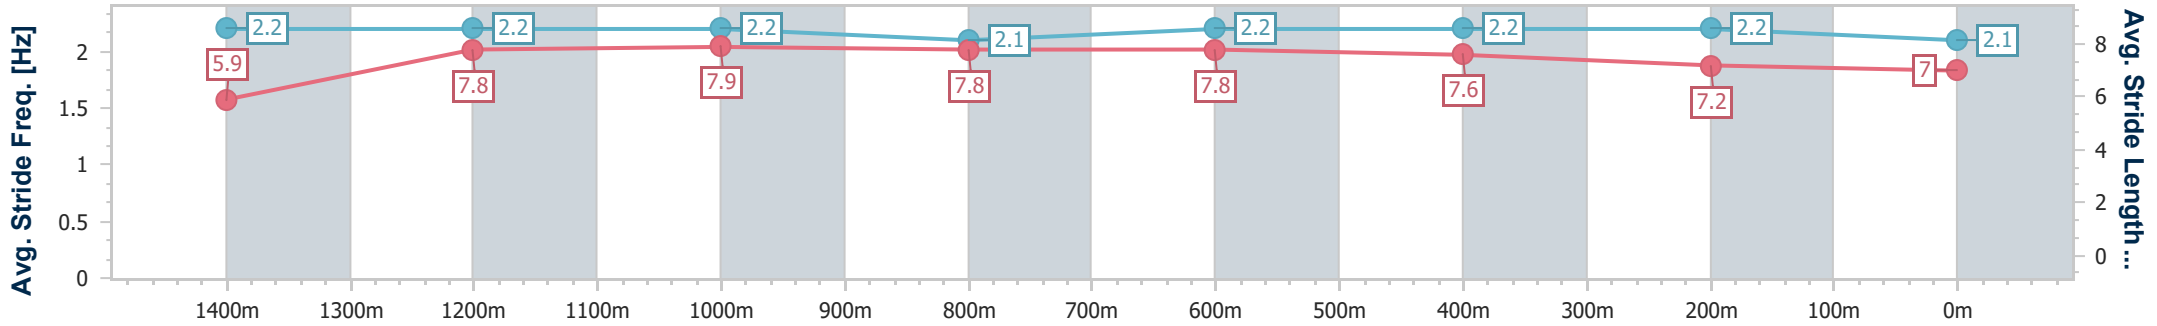

Aquis Park Gold Coast Poly QLD Professional
 Race 2: MERRY CHRISTMAS FROM GCTC BENCHMARK 62
 Handicap - 1540m

23 December 2023 - 13:39

Track Rating: Synthetic, Weather: Fine, Rail Position: True

Section	Overall	1400m	1200m	1000m	800m	600m	400m	200m
Section Times	1:36.35 [5] (0:10.50)	1:25.85 [4] (0:11.58)	1:14.27 [4] (0:11.68)	1:02.59 [5] (0:12.17)	0:50.42 [5] (0:12.19)	0:38.23 [5] (0:12.29)	0:25.94 [6] (0:12.89)	0:13.05 [7] (0:13.05)
Average Speed [km/h]	48.1	61.5	61.5	59.3	59.5	59.0	55.9	55.5
Top Speed [km/h]	61.1	62.4	62.2	60.4	60.3	60.8	56.7	56.3
Avg. Dist. to Rail [m]	0.9	1.4	0.3	0.2	1.3	1.4	1.3	1.3
Avg. Stride Freq. [Hz]	2.2	2.2	2.2	2.1	2.2	2.2	2.2	2.2
Avg. Stride Length [m]	5.9	7.6	7.9	7.8	7.6	7.5	7.1	7.0

- [] Ranking at each section and finish
- .-.- No data available at this section
- NA No data available

Horse/Jockey Name	Martedi
Final Rank	6
Fastest Section Time (Section)	0:10.36 (Overall)
Top Speed [km/h] (Section)	64.0 (Overall)
Race State	Finished

Aquis Park Gold Coast Poly QLD Professional
 Race 2: MERRY CHRISTMAS FROM GCTC BENCHMARK 62
 Handicap - 1540m

23 December 2023 - 13:39

Track Rating: Synthetic, Weather: Fine, Rail Position: True

Section	Overall	1400m	1200m	1000m	800m	600m	400m	200m
Section Times	1:36.65 [6] (0:10.36)	1:26.29 [3] (0:11.63)	1:14.66 [3] (0:11.59)	1:03.07 [3] (0:12.05)	0:51.02 [3] (0:12.10)	0:38.92 [2] (0:12.14)	0:26.78 [3] (0:12.97)	0:13.81 [5] (0:13.81)
Average Speed [km/h]	48.7	62.7	62.0	60.2	60.7	60.3	55.8	52.4
Top Speed [km/h]	64.0	63.9	62.6	61.0	61.3	61.4	57.8	54.4
Avg. Dist. to Rail [m]	6.1	1.4	2.7	2.6	3.2	3.4	4.2	5.6
Avg. Stride Freq. [Hz]	2.2	2.2	2.2	2.1	2.2	2.2	2.2	2.1
Avg. Stride Length [m]	5.9	7.8	7.9	7.8	7.8	7.6	7.2	7.0