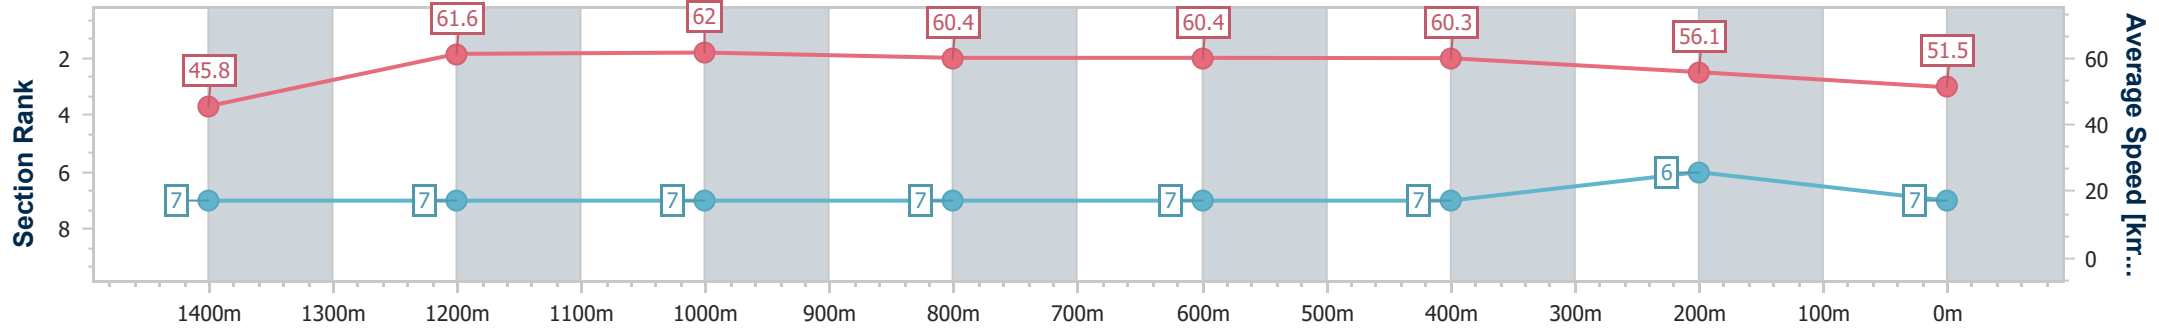

- [] Ranking at each section and finish
- .-.- No data available at this section
- NA No data available

Horse/Jockey Name	Surin Beach
Final Rank	7
Fastest Section Time (Section)	0:11.04 (Overall)
Top Speed [km/h] (Section)	62.5 (1200m)
Race State	Finished

Aquis Park Gold Coast Poly QLD Professional
 Race 2: MERRY CHRISTMAS FROM GCTC BENCHMARK 62
 Handicap - 1540m

23 December 2023 - 13:39

Track Rating: Synthetic, Weather: Fine, Rail Position: True

Section	Overall	1400m	1200m	1000m	800m	600m	400m	200m
Section Times	1:37.36 [7] (0:11.04)	1:26.32 [7] (0:11.52)	1:14.80 [7] (0:11.64)	1:03.16 [7] (0:11.97)	0:51.19 [7] (0:12.10)	0:39.09 [7] (0:12.14)	0:26.95 [7] (0:12.87)	0:14.08 [6] (0:14.08)
Average Speed [km/h]	45.8	61.6	62.0	60.4	60.4	60.3	56.1	51.5
Top Speed [km/h]	62.1	62.3	62.5	61.8	62.0	61.5	58.2	54.7
Avg. Dist. to Rail [m]	3.7	1.7	1.4	1.5	3.1	3.3	3.6	4.2
Avg. Stride Freq. [Hz]	2.2	2.4	2.4	2.3	2.4	2.4	2.3	2.2
Avg. Stride Length [m]	5.8	7.1	7.2	7.2	7.1	7.0	6.8	6.5

- [] Ranking at each section and finish
- .-.- No data available at this section
- NA No data available