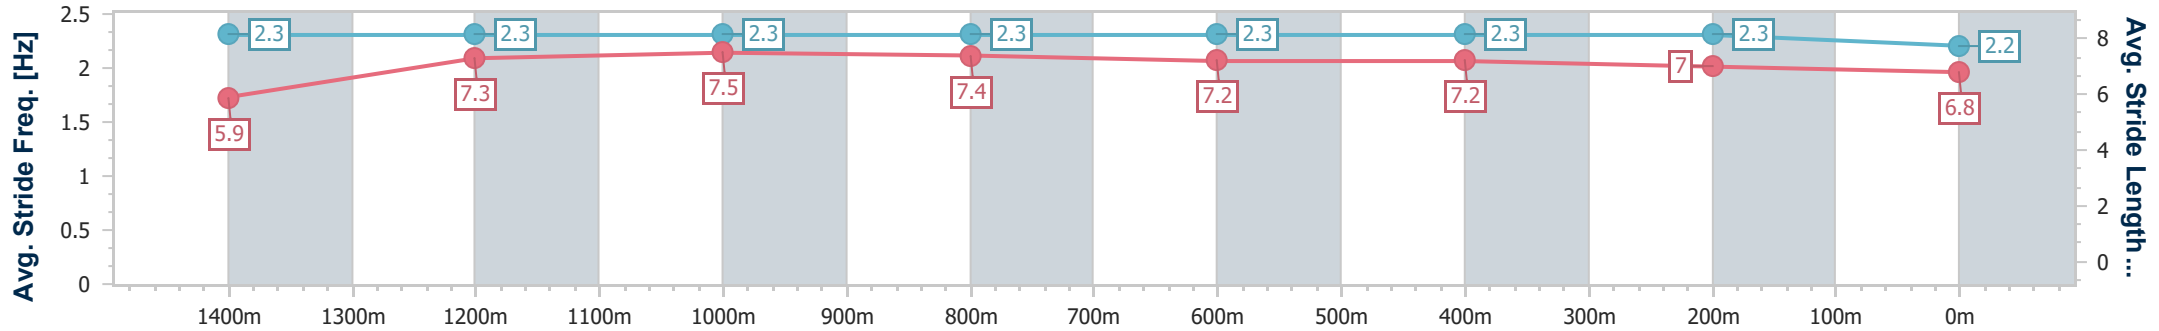

Horse/Jockey Name	Waylaid
Final Rank	3
Fastest Section Time (Section)	0:10.29 (Overall)
Top Speed [km/h] (Section)	63.6 (1400m)
Race State	Finished

Aquis Park Gold Coast Poly QLD Professional
Race 2: MERRY CHRISTMAS FROM GCTC BENCHMARK 62
Handicap - 1540m

23 December 2023 - 13:39

Track Rating: Synthetic, Weather: Fine, Rail Position: True

Section	Overall	1400m	1200m	1000m	800m	600m	400m	200m
Section Times	1:35.70 [3] (0:10.29)	1:25.41 [1] (0:11.49)	1:13.92 [1] (0:11.65)	1:02.27 [1] (0:12.06)	0:50.21 [1] (0:12.26)	0:37.95 [3] (0:11.97)	0:25.98 [2] (0:12.60)	0:13.38 [2] (0:13.38)
Average Speed [km/h]	49.1	61.8	61.8	60.0	59.3	60.2	57.2	54.3
Top Speed [km/h]	62.2	63.6	62.4	61.0	60.6	62.4	58.4	56.1
Avg. Dist. to Rail [m]	1.6	1.2	0.7	0.8	1.5	1.3	0.7	2.6
Avg. Stride Freq. [Hz]	2.3	2.3	2.3	2.3	2.3	2.3	2.3	2.2
Avg. Stride Length [m]	5.9	7.3	7.5	7.4	7.2	7.2	7.0	6.8

- [ ] Ranking at each section and finish
- -.-.- No data available at this section
- NA No data available