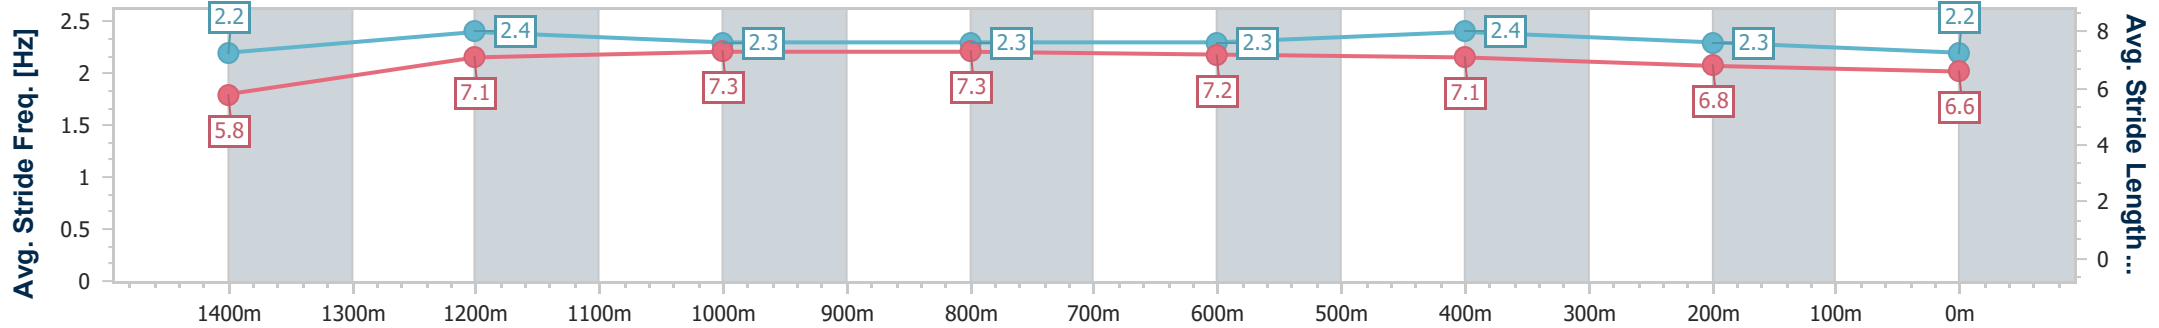

- [] Ranking at each section and finish
- .-.- No data available at this section
- NA No data available

Horse/Jockey Name	Gold Witness
Final Rank	4
Fastest Section Time (Section)	0:10.60 (Overall)
Top Speed [km/h] (Section)	63.1 (1400m)
Race State	Finished

Aquis Park Gold Coast Poly QLD Professional
 Race 2: MERRY CHRISTMAS FROM GCTC BENCHMARK 62
 Handicap - 1540m

23 December 2023 - 13:39

Track Rating: Synthetic, Weather: Fine, Rail Position: True

Section	Overall	1400m	1200m	1000m	800m	600m	400m	200m
Section Times	1:36.27 [4] (0:10.60)	1:25.67 [5] (0:11.49)	1:14.18 [5] (0:11.62)	1:02.56 [4] (0:12.04)	0:50.52 [4] (0:12.18)	0:38.34 [4] (0:12.13)	0:26.21 [4] (0:12.67)	0:13.54 [4] (0:13.54)
Average Speed [km/h]	47.7	62.4	62.1	60.0	60.0	59.9	57.1	53.3
Top Speed [km/h]	63.1	63.1	62.5	60.8	60.6	62.2	58.9	55.5
Avg. Dist. to Rail [m]	4.3	0.5	1.3	1.4	2.3	2.1	2.2	5.1
Avg. Stride Freq. [Hz]	2.2	2.4	2.3	2.3	2.3	2.4	2.3	2.2
Avg. Stride Length [m]	5.8	7.1	7.3	7.3	7.2	7.1	6.8	6.6