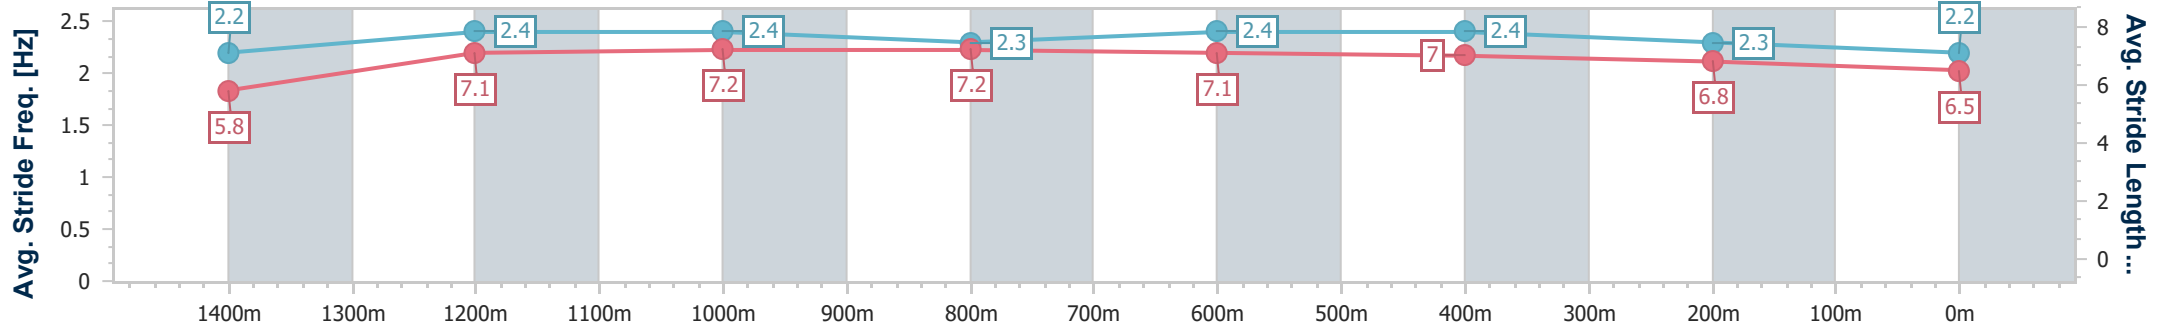

Aquis Park Gold Coast Poly QLD Professional
 Race 2: MERRY CHRISTMAS FROM GCTC BENCHMARK 62
 Handicap - 1540m

23 December 2023 - 13:39

Track Rating: Synthetic, Weather: Fine, Rail Position: True

Section	Overall	1400m	1200m	1000m	800m	600m	400m	200m
Section Times	1:36.65 [6] (0:10.36)	1:26.29 [3] (0:11.63)	1:14.66 [3] (0:11.59)	1:03.07 [3] (0:12.05)	0:51.02 [3] (0:12.10)	0:38.92 [2] (0:12.14)	0:26.78 [3] (0:12.97)	0:13.81 [5] (0:13.81)
Average Speed [km/h]	48.7	62.7	62.0	60.2	60.7	60.3	55.8	52.4
Top Speed [km/h]	64.0	63.9	62.6	61.0	61.3	61.4	57.8	54.4
Avg. Dist. to Rail [m]	6.1	1.4	2.7	2.6	3.2	3.4	4.2	5.6
Avg. Stride Freq. [Hz]	2.2	2.2	2.2	2.1	2.2	2.2	2.2	2.1
Avg. Stride Length [m]	5.9	7.8	7.9	7.8	7.8	7.6	7.2	7.0

- [] Ranking at each section and finish
- .-.- No data available at this section
- NA No data available

Horse/Jockey Name	Surin Beach
Final Rank	7
Fastest Section Time (Section)	0:11.04 (Overall)
Top Speed [km/h] (Section)	62.5 (1200m)
Race State	Finished

Aquis Park Gold Coast Poly QLD Professional
 Race 2: MERRY CHRISTMAS FROM GCTC BENCHMARK 62
 Handicap - 1540m

23 December 2023 - 13:39

Track Rating: Synthetic, Weather: Fine, Rail Position: True

Section	Overall	1400m	1200m	1000m	800m	600m	400m	200m
Section Times	1:37.36 [7] (0:11.04)	1:26.32 [7] (0:11.52)	1:14.80 [7] (0:11.64)	1:03.16 [7] (0:11.97)	0:51.19 [7] (0:12.10)	0:39.09 [7] (0:12.14)	0:26.95 [7] (0:12.87)	0:14.08 [6] (0:14.08)
Average Speed [km/h]	45.8	61.6	62.0	60.4	60.4	60.3	56.1	51.5
Top Speed [km/h]	62.1	62.3	62.5	61.8	62.0	61.5	58.2	54.7
Avg. Dist. to Rail [m]	3.7	1.7	1.4	1.5	3.1	3.3	3.6	4.2
Avg. Stride Freq. [Hz]	2.2	2.4	2.4	2.3	2.4	2.4	2.3	2.2
Avg. Stride Length [m]	5.8	7.1	7.2	7.2	7.1	7.0	6.8	6.5

- [] Ranking at each section and finish
- .-.- No data available at this section
- NA No data available