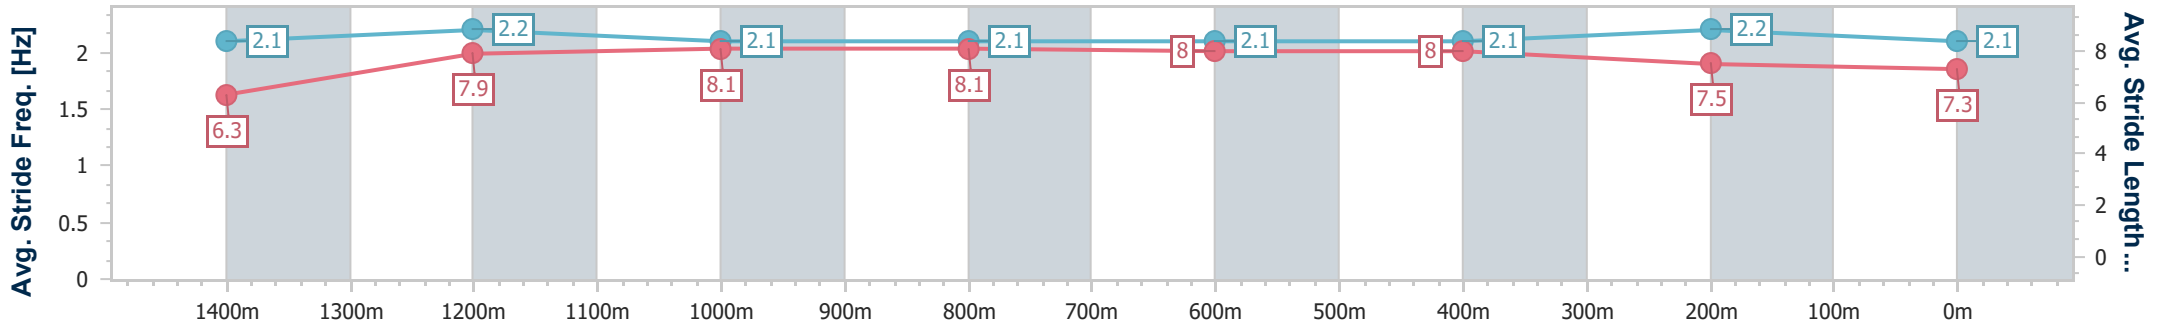

Horse/Jockey Name	Hulkamania
Final Rank	2
Fastest Section Time (Section)	0:10.74 (Overall)
Top Speed [km/h] (Section)	62.8 (1200m)
Race State	Finished

Aquis Park Gold Coast Poly QLD Professional
Race 2: MERRY CHRISTMAS FROM GCTC BENCHMARK 62
Handicap - 1540m

23 December 2023 - 13:39

Track Rating: Synthetic, Weather: Fine, Rail Position: True

Section	Overall	1400m	1200m	1000m	800m	600m	400m	200m
Section Times	1:35.28 [2] (0:10.74)	1:24.54 [6] (0:11.67)	1:12.87 [6] (0:11.64)	1:01.23 [6] (0:12.01)	0:49.22 [6] (0:12.07)	0:37.15 [6] (0:12.04)	0:25.11 [5] (0:12.33)	0:12.78 [3] (0:12.78)
Average Speed [km/h]	47.0	61.3	61.9	60.1	60.6	60.6	58.9	56.8
Top Speed [km/h]	61.1	62.8	62.8	62.0	61.3	61.8	59.2	59.0
Avg. Dist. to Rail [m]	3.3	0.6	1.1	1.3	2.7	3.5	4.9	7.0
Avg. Stride Freq. [Hz]	2.1	2.2	2.1	2.1	2.1	2.1	2.2	2.1
Avg. Stride Length [m]	6.3	7.9	8.1	8.1	8.0	8.0	7.5	7.3

- [ ] Ranking at each section and finish
- -.-.- No data available at this section
- NA No data available