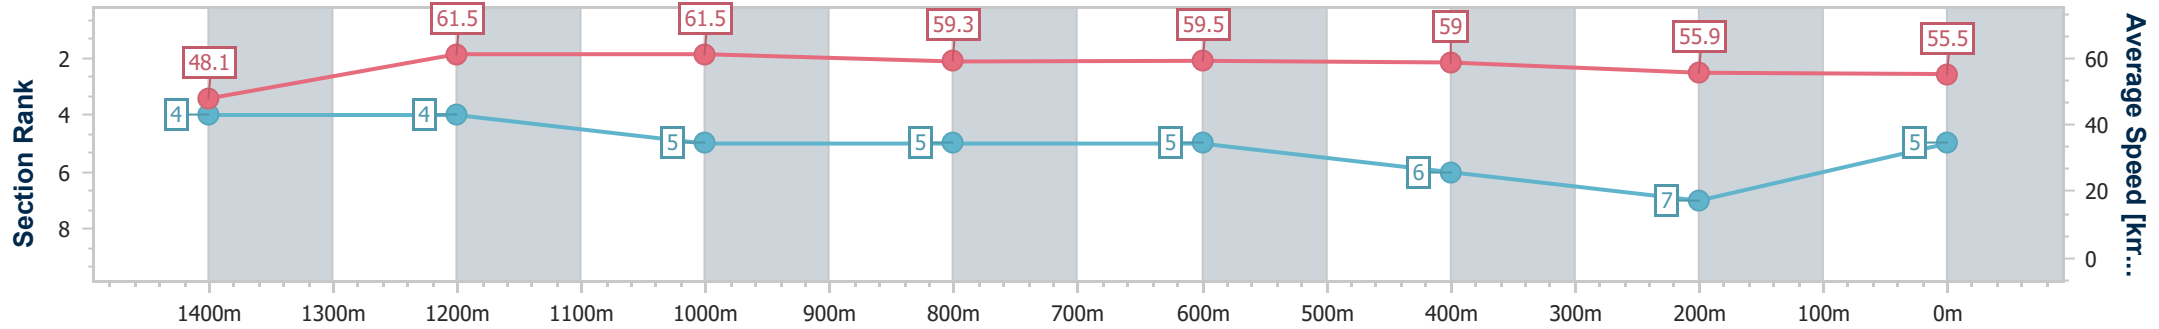

- [] Ranking at each section and finish
- .-.- No data available at this section
- NA No data available

Horse/Jockey Name	Circling
Final Rank	5
Fastest Section Time (Section)	0:10.50 (Overall)
Top Speed [km/h] (Section)	62.4 (1400m)
Race State	Finished

Aquis Park Gold Coast Poly QLD Professional
 Race 2: MERRY CHRISTMAS FROM GCTC BENCHMARK 62
 Handicap - 1540m

23 December 2023 - 13:39

Track Rating: Synthetic, Weather: Fine, Rail Position: True

Section	Overall	1400m	1200m	1000m	800m	600m	400m	200m
Section Times	1:36.35 [5] (0:10.50)	1:25.85 [4] (0:11.58)	1:14.27 [4] (0:11.68)	1:02.59 [5] (0:12.17)	0:50.42 [5] (0:12.19)	0:38.23 [5] (0:12.29)	0:25.94 [6] (0:12.89)	0:13.05 [7] (0:13.05)
Average Speed [km/h]	48.1	61.5	61.5	59.3	59.5	59.0	55.9	55.5
Top Speed [km/h]	61.1	62.4	62.2	60.4	60.3	60.8	56.7	56.3
Avg. Dist. to Rail [m]	0.9	1.4	0.3	0.2	1.3	1.4	1.3	1.3
Avg. Stride Freq. [Hz]	2.2	2.2	2.2	2.1	2.2	2.2	2.2	2.2
Avg. Stride Length [m]	5.9	7.6	7.9	7.8	7.6	7.5	7.1	7.0