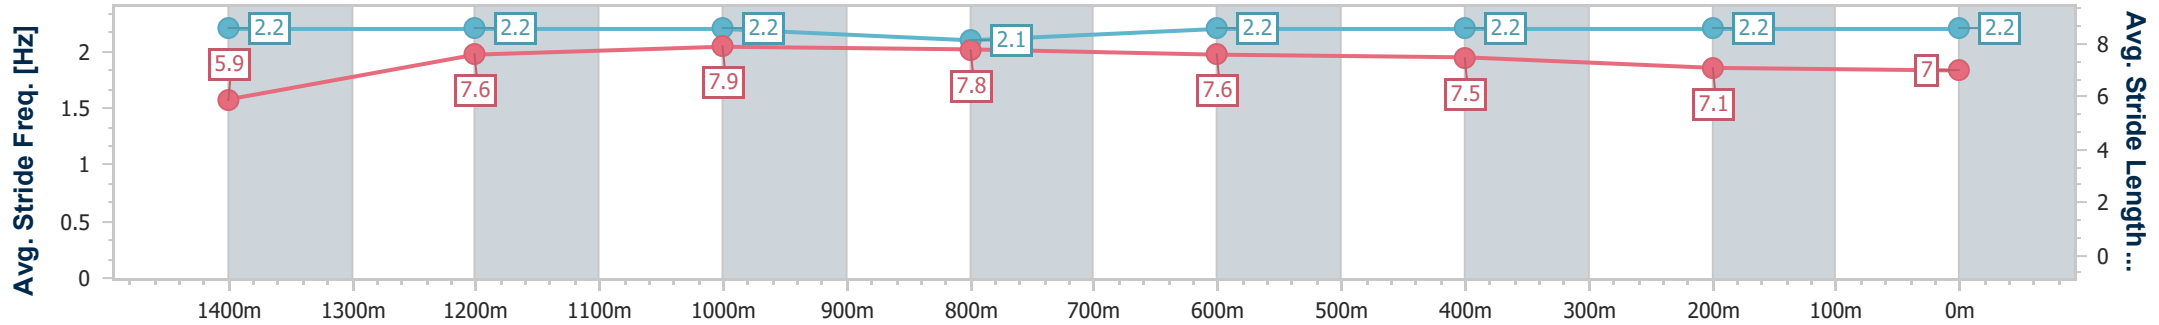

- [] Ranking at each section and finish
- .-.- No data available at this section
- NA No data available

Horse/Jockey Name	Circling
Final Rank	5
Fastest Section Time (Section)	0:10.50 (Overall)
Top Speed [km/h] (Section)	62.4 (1400m)
Race State	Finished

Aquis Park Gold Coast Poly QLD Professional
 Race 2: MERRY CHRISTMAS FROM GCTC BENCHMARK 62
 Handicap - 1540m

23 December 2023 - 13:39

Track Rating: Synthetic, Weather: Fine, Rail Position: True

Section	Overall	1400m	1200m	1000m	800m	600m	400m	200m
Section Times	1:36.35 [5] (0:10.50)	1:25.85 [4] (0:11.58)	1:14.27 [4] (0:11.68)	1:02.59 [5] (0:12.17)	0:50.42 [5] (0:12.19)	0:38.23 [5] (0:12.29)	0:25.94 [6] (0:12.89)	0:13.05 [7] (0:13.05)
Average Speed [km/h]	48.1	61.5	61.5	59.3	59.5	59.0	55.9	55.5
Top Speed [km/h]	61.1	62.4	62.2	60.4	60.3	60.8	56.7	56.3
Avg. Dist. to Rail [m]	0.9	1.4	0.3	0.2	1.3	1.4	1.3	1.3
Avg. Stride Freq. [Hz]	2.2	2.2	2.2	2.1	2.2	2.2	2.2	2.2
Avg. Stride Length [m]	5.9	7.6	7.9	7.8	7.6	7.5	7.1	7.0