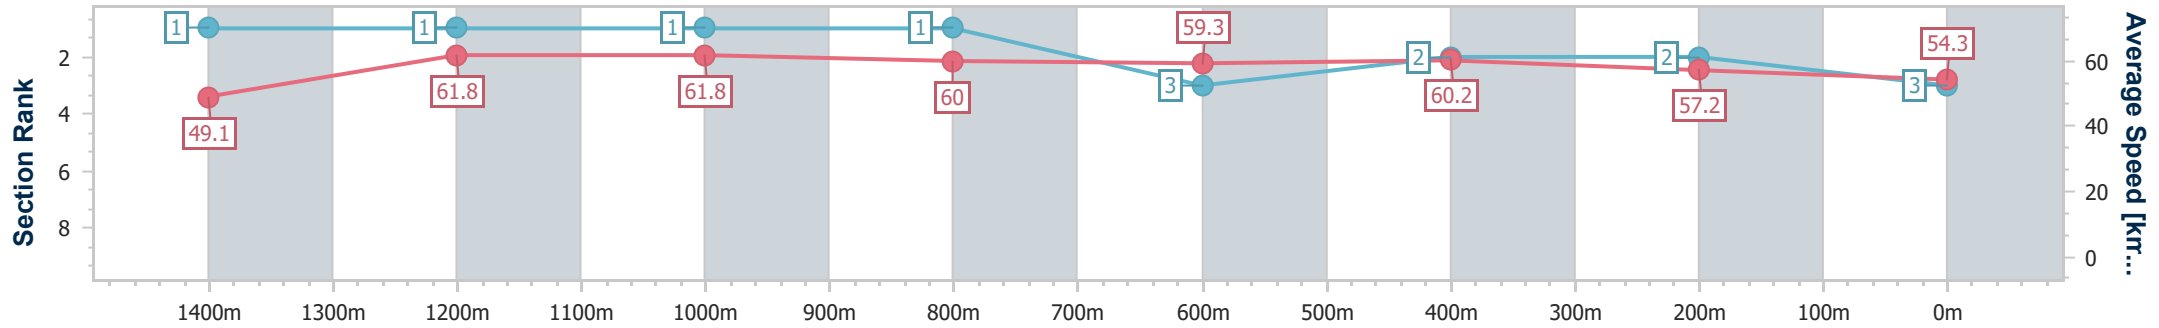

Horse/Jockey Name	Waylaid
Final Rank	3
Fastest Section Time (Section)	0:10.29 (Overall)
Top Speed [km/h] (Section)	63.6 (1400m)
Race State	Finished

Aquis Park Gold Coast Poly QLD Professional
Race 2: MERRY CHRISTMAS FROM GCTC BENCHMARK 62
Handicap - 1540m

23 December 2023 - 13:39

Track Rating: Synthetic, Weather: Fine, Rail Position: True

Section	Overall	1400m	1200m	1000m	800m	600m	400m	200m
Section Times	1:35.70 [3] (0:10.29)	1:25.41 [1] (0:11.49)	1:13.92 [1] (0:11.65)	1:02.27 [1] (0:12.06)	0:50.21 [1] (0:12.26)	0:37.95 [3] (0:11.97)	0:25.98 [2] (0:12.60)	0:13.38 [2] (0:13.38)
Average Speed [km/h]	49.1	61.8	61.8	60.0	59.3	60.2	57.2	54.3
Top Speed [km/h]	62.2	63.6	62.4	61.0	60.6	62.4	58.4	56.1
Avg. Dist. to Rail [m]	1.6	1.2	0.7	0.8	1.5	1.3	0.7	2.6
Avg. Stride Freq. [Hz]	2.3	2.3	2.3	2.3	2.3	2.3	2.3	2.2
Avg. Stride Length [m]	5.9	7.3	7.5	7.4	7.2	7.2	7.0	6.8

- [ ] Ranking at each section and finish
- -.-.- No data available at this section
- NA No data available