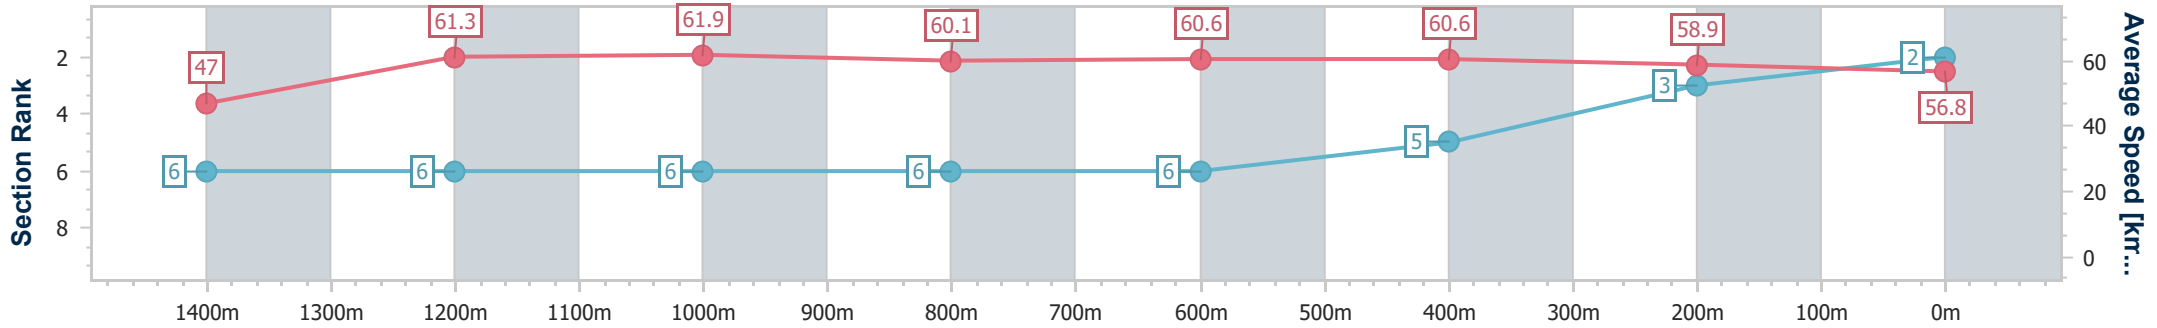

Horse/Jockey Name	Hulkamania
Final Rank	2
Fastest Section Time (Section)	0:10.74 (Overall)
Top Speed [km/h] (Section)	62.8 (1200m)
Race State	Finished

Aquis Park Gold Coast Poly QLD Professional
Race 2: MERRY CHRISTMAS FROM GCTC BENCHMARK 62
Handicap - 1540m

23 December 2023 - 13:39

Track Rating: Synthetic, Weather: Fine, Rail Position: True

Section	Overall	1400m	1200m	1000m	800m	600m	400m	200m
Section Times	1:35.28 [2] (0:10.74)	1:24.54 [6] (0:11.67)	1:12.87 [6] (0:11.64)	1:01.23 [6] (0:12.01)	0:49.22 [6] (0:12.07)	0:37.15 [6] (0:12.04)	0:25.11 [5] (0:12.33)	0:12.78 [3] (0:12.78)
Average Speed [km/h]	47.0	61.3	61.9	60.1	60.6	60.6	58.9	56.8
Top Speed [km/h]	61.1	62.8	62.8	62.0	61.3	61.8	59.2	59.0
Avg. Dist. to Rail [m]	3.3	0.6	1.1	1.3	2.7	3.5	4.9	7.0
Avg. Stride Freq. [Hz]	2.1	2.2	2.1	2.1	2.1	2.1	2.2	2.1
Avg. Stride Length [m]	6.3	7.9	8.1	8.1	8.0	8.0	7.5	7.3

- [ ] Ranking at each section and finish
- -.-.- No data available at this section
- NA No data available