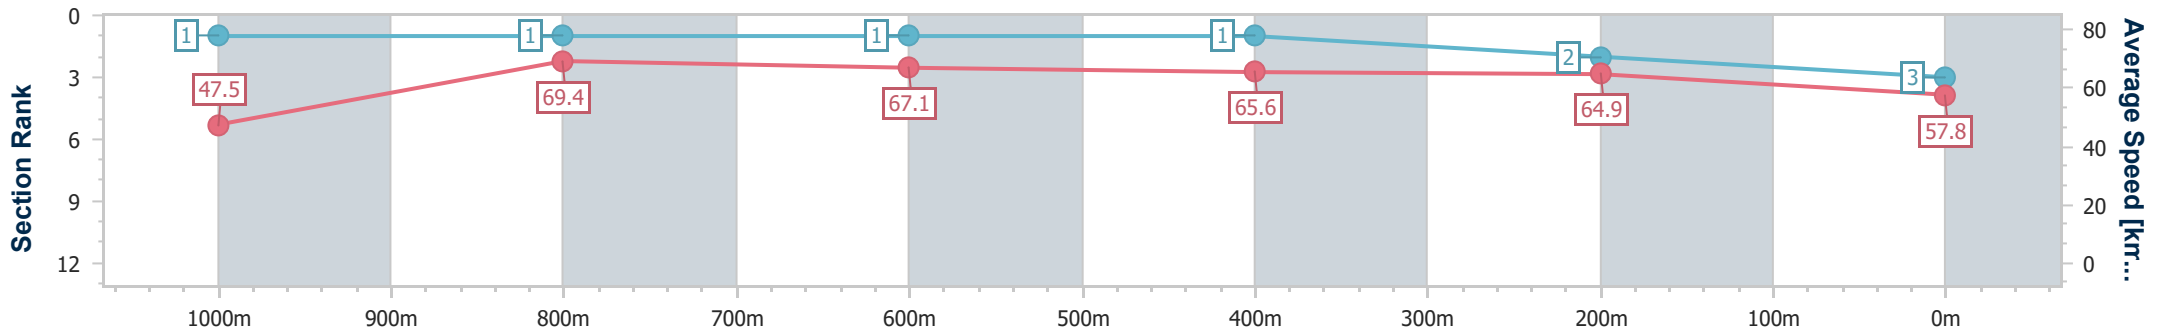

Doomben QLD Professional

Race 7: XXXX GOLD Class 1 Plate - 1110m

20 December 2023 - 16:52

Track Rating: Good 3, Weather: Fine, Rail Position: +9m Entire

BRISBANE RACING CLUB

| Section | Overall | 1000m | 800m | 600m | 400m | 200m |
|------------------------|--------------------------|--------------------------|--------------------------|--------------------------|--------------------------|--------------------------|
| Section Times | 1:04.05 [3] (0:08.27) | 0:55.78 [1] (0:10.38) | 0:45.40 [1] (0:10.82) | 0:34.58 [1] (0:11.04) | 0:23.54 [1] (0:11.06) | 0:12.48 [2] (0:12.48) |
| Average Speed [km/h] | 47.5 | 69.4 | 67.1 | 65.6 | 64.9 | 57.8 |
| Top Speed [km/h] | 68.2 | 70.5 | 67.9 | 66.7 | 65.8 | 62.6 |
| Avg. Dist. to Rail [m] | 0.9 | 0.4 | 1.2 | 1.3 | 0.8 | 0.6 |
| Avg. Stride Freq. [Hz] | 2.2 | 2.4 | 2.4 | 2.4 | 2.4 | 2.3 |
| Avg. Stride Length [m] | 5.9 | 7.4 | 7.7 | 7.6 | 7.5 | 7.1 |