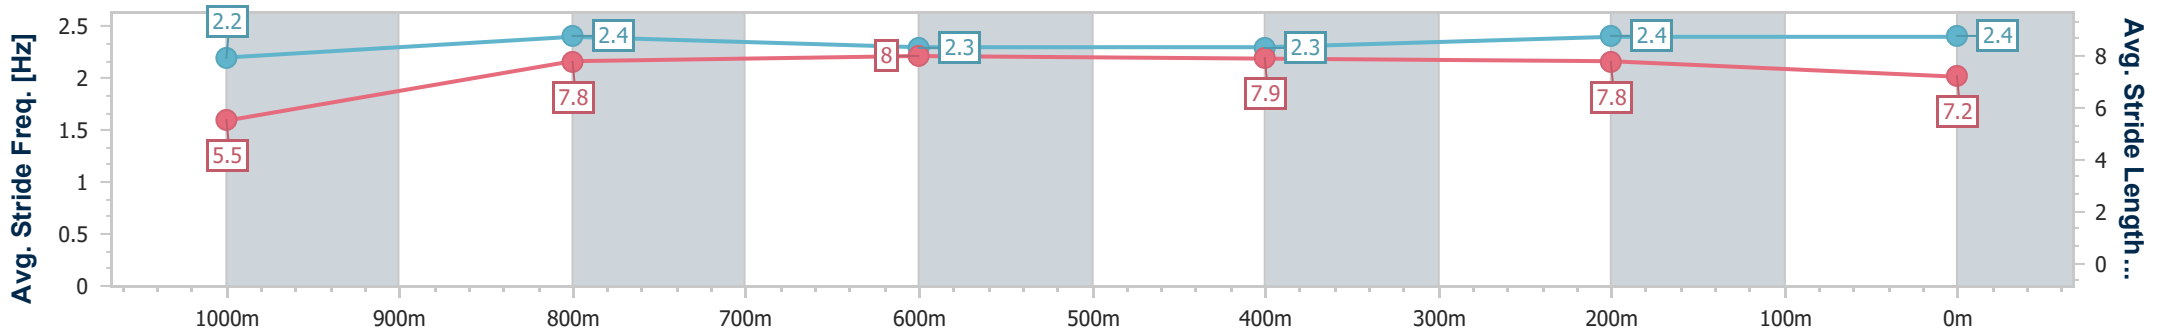

Doomben QLD Professional

Race 7: XXXX GOLD Class 1 Plate - 1110m

20 December 2023 - 16:52

Track Rating: Good 3, Weather: Fine, Rail Position: +9m Entire

BRISBANE RACING CLUB

| Section | Overall | 1000m | 800m | 600m | 400m | 200m |
|------------------------|--------------------------|--------------------------|--------------------------|--------------------------|--------------------------|--------------------------|
| Section Times | 1:03.59 [1] (0:08.97) | 0:54.62 [7] (0:10.50) | 0:44.12 [7] (0:10.69) | 0:33.43 [7] (0:10.90) | 0:22.53 [5] (0:10.80) | 0:11.73 [3] (0:11.73) |
| Average Speed [km/h] | 44.1 | 68.7 | 67.5 | 66.2 | 66.5 | 61.5 |
| Top Speed [km/h] | 63.9 | 70.5 | 70.8 | 67.2 | 67.1 | 66.0 |
| Avg. Dist. to Rail [m] | 2.9 | 0.4 | 0.7 | 0.4 | 0.9 | 2.0 |
| Avg. Stride Freq. [Hz] | 2.2 | 2.4 | 2.3 | 2.3 | 2.4 | 2.4 |
| Avg. Stride Length [m] | 5.5 | 7.8 | 8.0 | 7.9 | 7.8 | 7.2 |

- [] Ranking at each section and finish
- .-.- No data available at this section
- NA No data available

| | |
|--------------------------------|-------------------|
| Horse/Jockey Name | Salt Lake Betty |
| Final Rank | 2 |
| Fastest Section Time (Section) | 0:08.37 (Overall) |
| Top Speed [km/h] (Section) | 69.7 (1000m) |
| Race State | Finished |