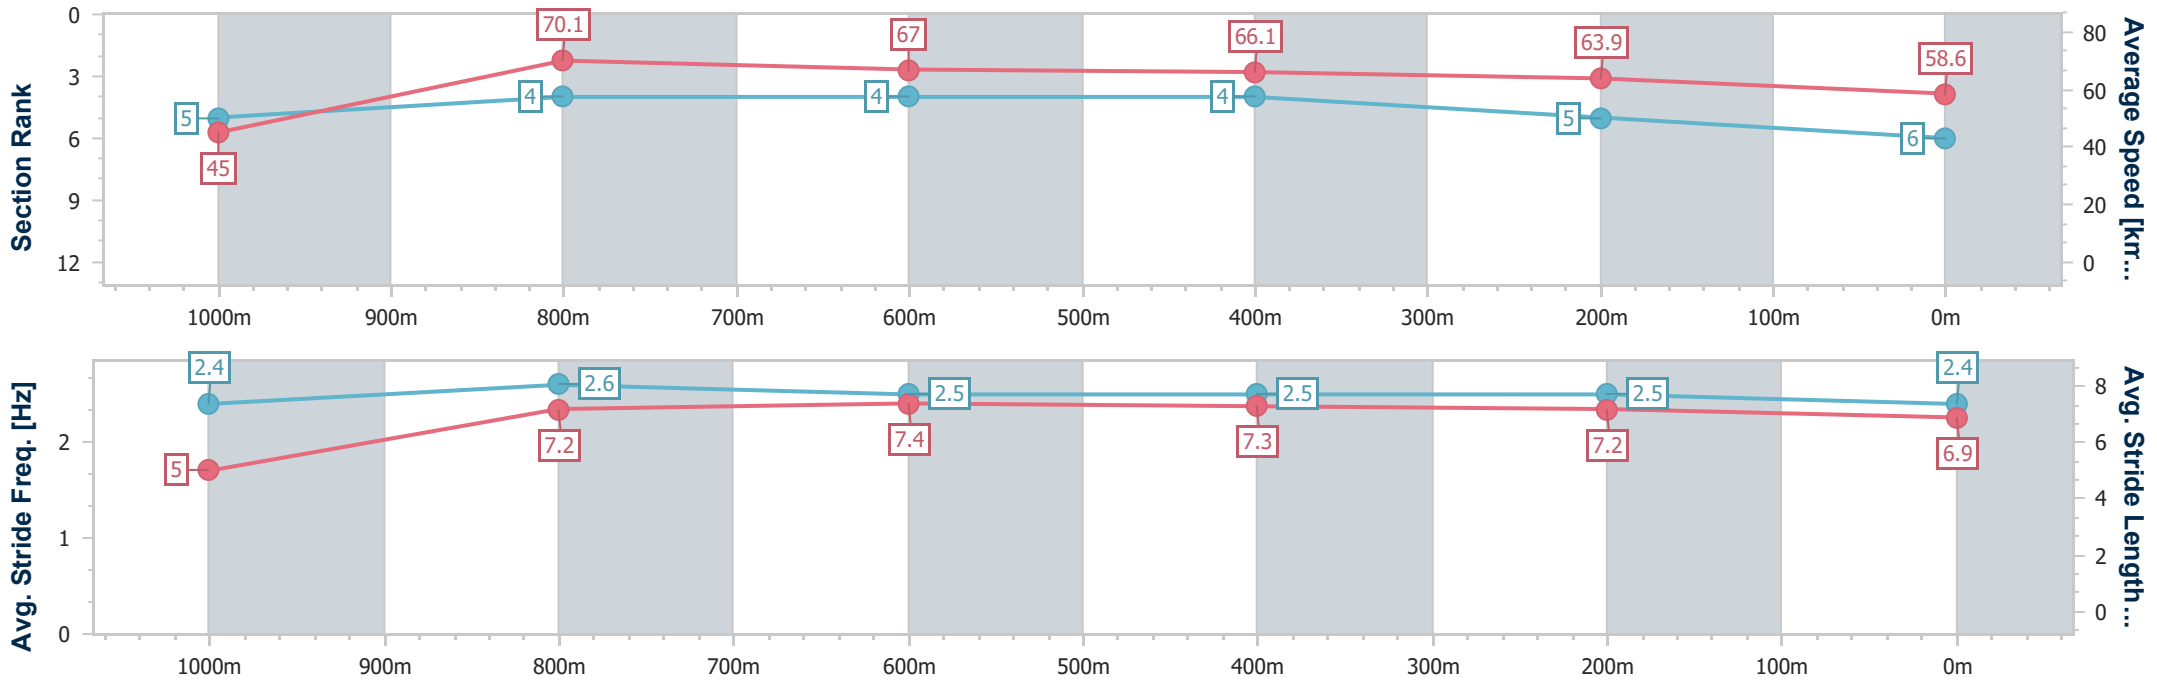

- [] Ranking at each section and finish
- .-.- No data available at this section
- NA No data available

| | |
|--------------------------------|-------------------|
| Horse/Jockey Name | Secret Statement |
| Final Rank | 6 |
| Fastest Section Time (Section) | 0:08.87 (Overall) |
| Top Speed [km/h] (Section) | 71.7 (1000m) |
| Race State | Finished |

Doomben QLD Professional

Race 7: XXXX GOLD Class 1 Plate - 1110m

20 December 2023 - 16:52

Track Rating: Good 3, Weather: Fine, Rail Position: +9m Entire

BRISBANE RACING CLUB

| Section | Overall | 1000m | 800m | 600m | 400m | 200m |
|------------------------|--------------------------|--------------------------|--------------------------|--------------------------|--------------------------|--------------------------|
| Section Times | 1:04.59 [6] (0:08.87) | 0:55.72 [5] (0:10.25) | 0:45.47 [4] (0:10.83) | 0:34.64 [4] (0:11.02) | 0:23.62 [4] (0:11.30) | 0:12.32 [5] (0:12.32) |
| Average Speed [km/h] | 45.0 | 70.1 | 67.0 | 66.1 | 63.9 | 58.6 |
| Top Speed [km/h] | 68.1 | 71.7 | 67.8 | 67.5 | 65.1 | 62.5 |
| Avg. Dist. to Rail [m] | 1.8 | 1.3 | 1.5 | 2.1 | 3.3 | 3.0 |
| Avg. Stride Freq. [Hz] | 2.4 | 2.6 | 2.5 | 2.5 | 2.5 | 2.4 |
| Avg. Stride Length [m] | 5.0 | 7.2 | 7.4 | 7.3 | 7.2 | 6.9 |

- [] Ranking at each section and finish
- .-.- No data available at this section
- NA No data available

| | |
|--------------------------------|-------------------|
| Horse/Jockey Name | Snitzaroo |
| Final Rank | 7 |
| Fastest Section Time (Section) | 0:08.57 (Overall) |
| Top Speed [km/h] (Section) | 70.0 (1000m) |
| Race State | Finished |