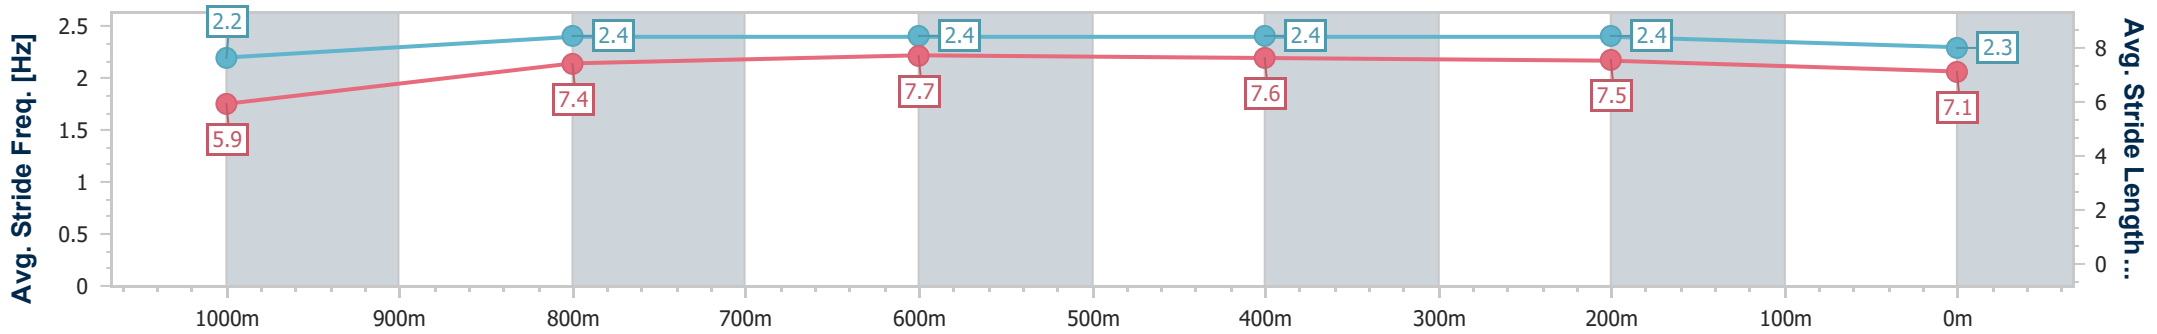

Doomben QLD Professional

Race 7: XXXX GOLD Class 1 Plate - 1110m

20 December 2023 - 16:52

Track Rating: Good 3, Weather: Fine, Rail Position: +9m Entire

BRISBANE RACING CLUB

| Section | Overall | 1000m | 800m | 600m | 400m | 200m |
|------------------------|--------------------------|--------------------------|--------------------------|--------------------------|--------------------------|--------------------------|
| Section Times | 1:04.05 [3] (0:08.27) | 0:55.78 [1] (0:10.38) | 0:45.40 [1] (0:10.82) | 0:34.58 [1] (0:11.04) | 0:23.54 [1] (0:11.06) | 0:12.48 [2] (0:12.48) |
| Average Speed [km/h] | 47.5 | 69.4 | 67.1 | 65.6 | 64.9 | 57.8 |
| Top Speed [km/h] | 68.2 | 70.5 | 67.9 | 66.7 | 65.8 | 62.6 |
| Avg. Dist. to Rail [m] | 0.9 | 0.4 | 1.2 | 1.3 | 0.8 | 0.6 |
| Avg. Stride Freq. [Hz] | 2.2 | 2.4 | 2.4 | 2.4 | 2.4 | 2.3 |
| Avg. Stride Length [m] | 5.9 | 7.4 | 7.7 | 7.6 | 7.5 | 7.1 |