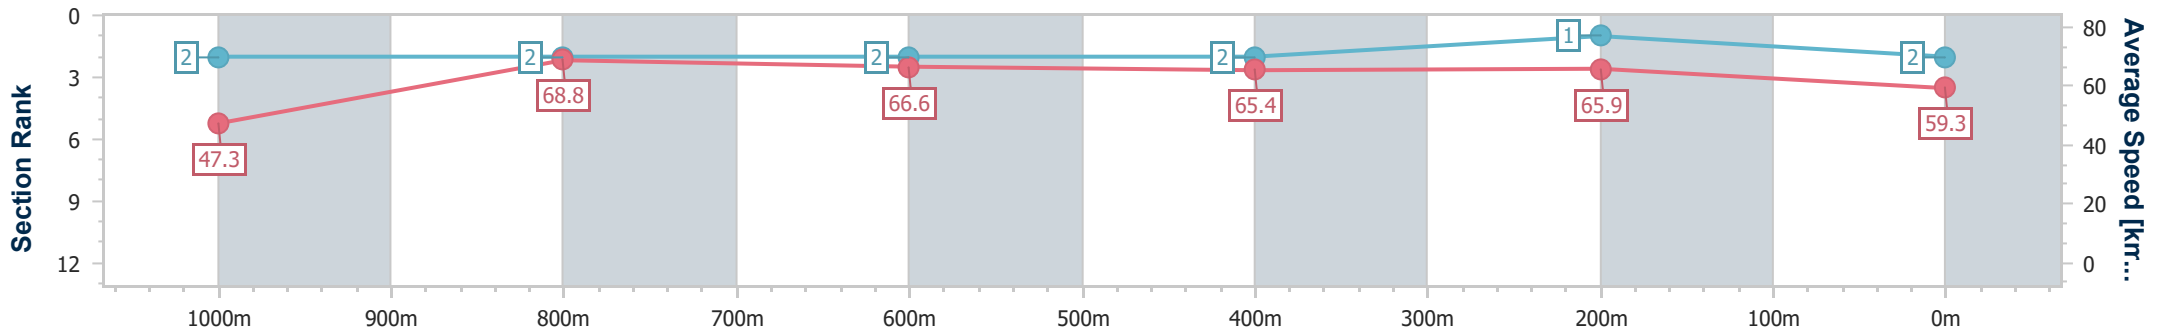

Doomben QLD Professional

Race 7: XXXX GOLD Class 1 Plate - 1110m

20 December 2023 - 16:52

Track Rating: Good 3, Weather: Fine, Rail Position: +9m Entire

BRISBANE RACING CLUB

| Section | Overall | 1000m | 800m | 600m | 400m | 200m |
|------------------------|--------------------------|--------------------------|--------------------------|--------------------------|--------------------------|--------------------------|
| Section Times | 1:03.65 [2] (0:08.37) | 0:55.28 [2] (0:10.50) | 0:44.78 [2] (0:10.78) | 0:34.00 [2] (0:10.97) | 0:23.03 [2] (0:10.89) | 0:12.14 [1] (0:12.14) |
| Average Speed [km/h] | 47.3 | 68.8 | 66.6 | 65.4 | 65.9 | 59.3 |
| Top Speed [km/h] | 67.8 | 69.7 | 68.0 | 67.1 | 67.6 | 64.0 |
| Avg. Dist. to Rail [m] | 3.2 | 1.0 | 0.3 | 0.6 | 0.5 | 0.4 |
| Avg. Stride Freq. [Hz] | 2.2 | 2.5 | 2.4 | 2.4 | 2.5 | 2.3 |
| Avg. Stride Length [m] | 6.0 | 7.6 | 7.6 | 7.4 | 7.5 | 7.1 |