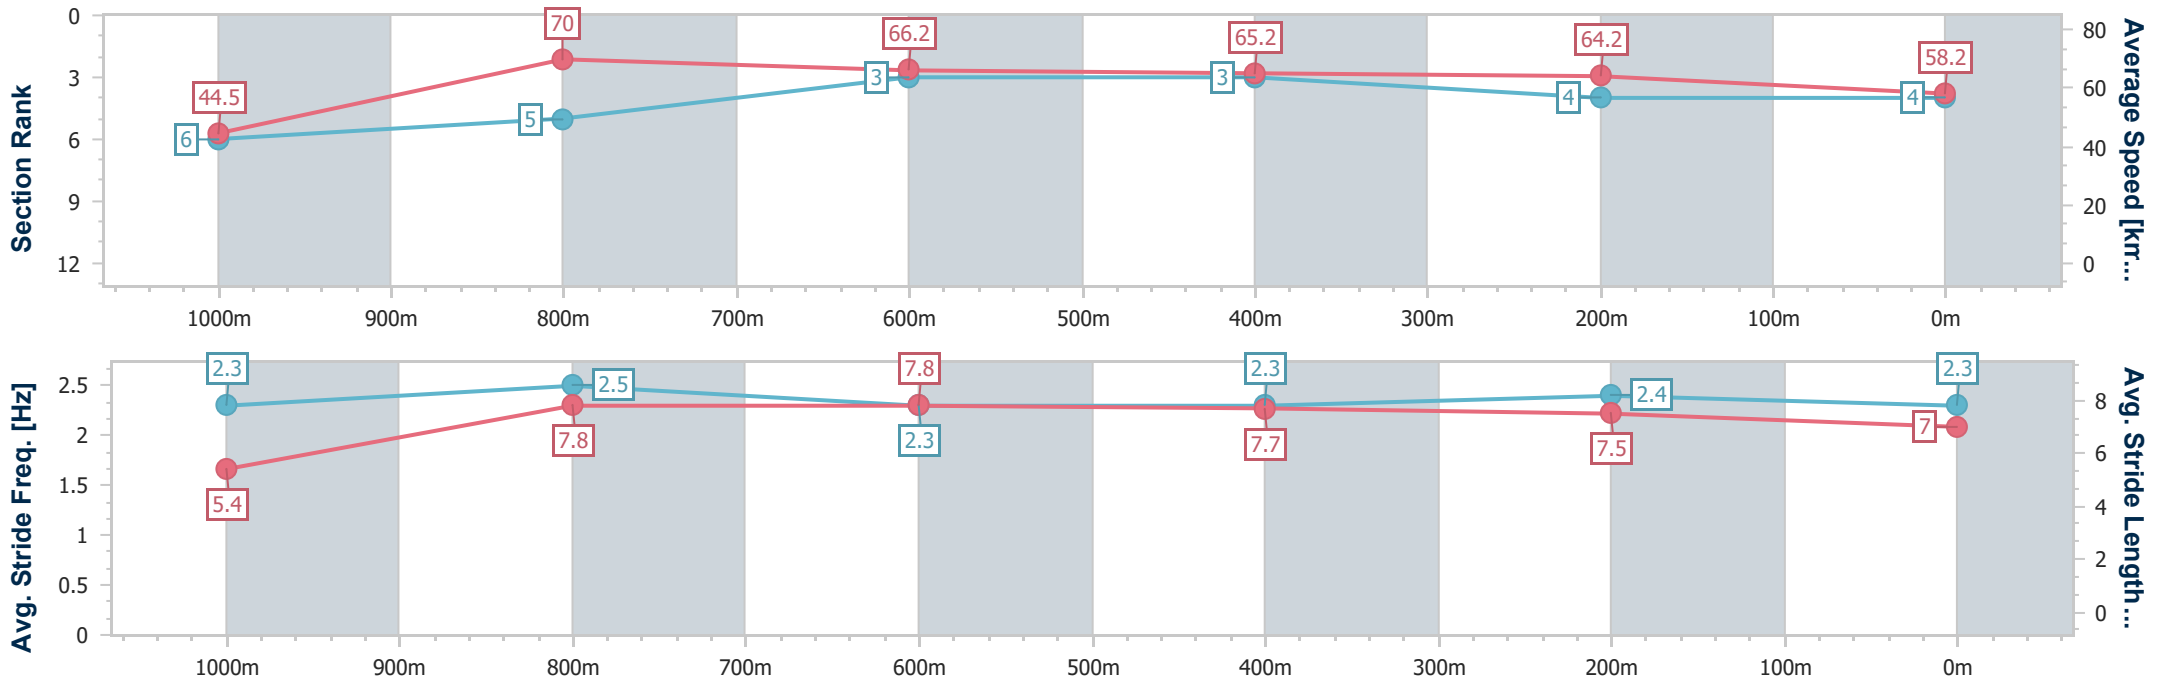

Doomben QLD Professional

Race 7: XXXX GOLD Class 1 Plate - 1110m

20 December 2023 - 16:52

Track Rating: Good 3, Weather: Fine, Rail Position: +9m Entire

BRISBANE RACING CLUB

| Section | Overall | 1000m | 800m | 600m | 400m | 200m |
|------------------------|--------------------------|--------------------------|--------------------------|--------------------------|--------------------------|-------------|
| Section Times | 1:04.34 [4] (0:08.88) | 0:55.46 [6] (0:10.25) | 0:45.21 [5] (0:10.71) | 0:34.50 [3] (0:10.93) | 0:23.57 [3] (0:11.19) | 0:12.38 [4] |
| Average Speed [km/h] | 44.5 | 70.0 | 66.2 | 65.2 | 64.2 | 58.2 |
| Top Speed [km/h] | 69.3 | 70.5 | 67.6 | 66.7 | 65.6 | 61.9 |
| Avg. Dist. to Rail [m] | 1.2 | 2.1 | 2.9 | 1.3 | 0.9 | 1.5 |
| Avg. Stride Freq. [Hz] | 2.3 | 2.5 | 2.3 | 2.3 | 2.4 | 2.3 |
| Avg. Stride Length [m] | 5.4 | 7.8 | 7.8 | 7.7 | 7.5 | 7.0 |

- [] Ranking at each section and finish
- .-.- No data available at this section
- NA No data available

| | |
|--------------------------------|-------------------|
| Horse/Jockey Name | Smart Recognition |
| Final Rank | 5 |
| Fastest Section Time (Section) | 0:08.71 (Overall) |
| Top Speed [km/h] (Section) | 68.9 (1000m) |
| Race State | Finished |