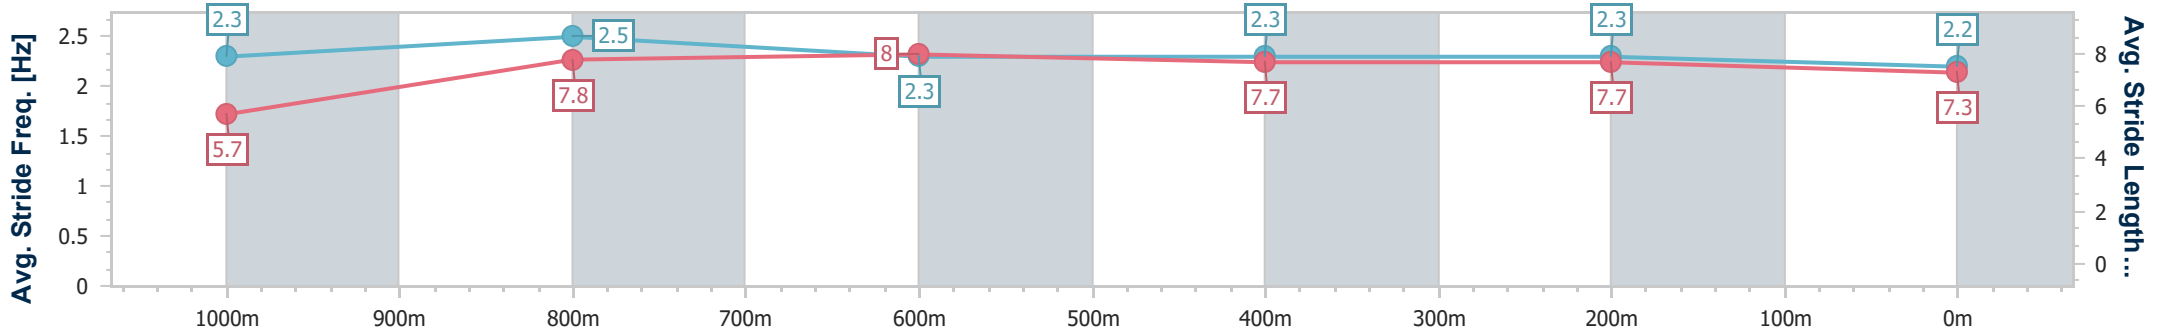

- [] Ranking at each section and finish
- .-.- No data available at this section
- NA No data available

| | |
|--------------------------------|-------------------|
| Horse/Jockey Name | Snitzaroo |
| Final Rank | 7 |
| Fastest Section Time (Section) | 0:08.57 (Overall) |
| Top Speed [km/h] (Section) | 70.0 (1000m) |
| Race State | Finished |

Doomben QLD Professional

Race 7: XXXX GOLD Class 1 Plate - 1110m

20 December 2023 - 16:52

Track Rating: Good 3, Weather: Fine, Rail Position: +9m Entire

BRISBANE RACING CLUB

| Section | Overall | 1000m | 800m | 600m | 400m | 200m |
|------------------------|--------------------------|--------------------------|--------------------------|--------------------------|--------------------------|--------------------------|
| Section Times | 1:05.40 [7] (0:08.57) | 0:56.83 [3] (0:10.47) | 0:46.36 [3] (0:10.94) | 0:35.42 [5] (0:11.13) | 0:24.29 [6] (0:11.52) | 0:12.77 [7] (0:12.77) |
| Average Speed [km/h] | 46.2 | 69.4 | 66.7 | 65.4 | 62.5 | 56.5 |
| Top Speed [km/h] | 67.2 | 70.0 | 69.5 | 67.2 | 64.1 | 61.1 |
| Avg. Dist. to Rail [m] | 5.1 | 3.3 | 2.8 | 1.9 | 3.0 | 2.3 |
| Avg. Stride Freq. [Hz] | 2.3 | 2.5 | 2.3 | 2.3 | 2.3 | 2.2 |
| Avg. Stride Length [m] | 5.7 | 7.8 | 8.0 | 7.7 | 7.7 | 7.3 |

- [] Ranking at each section and finish
- .-.- No data available at this section
- NA No data available