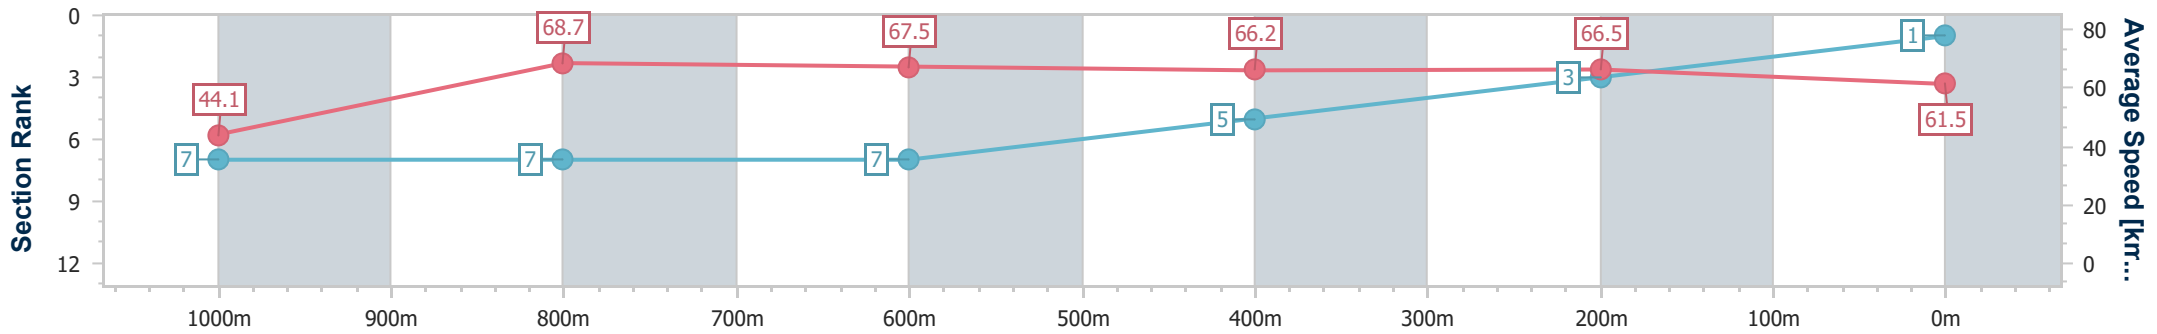

Doomben QLD Professional

Race 7: XXXX GOLD Class 1 Plate - 1110m

20 December 2023 - 16:52

Track Rating: Good 3, Weather: Fine, Rail Position: +9m Entire

BRISBANE RACING CLUB

| Section | Overall | 1000m | 800m | 600m | 400m | 200m |
|------------------------|--------------------------|--------------------------|--------------------------|--------------------------|--------------------------|--------------------------|
| Section Times | 1:03.59 [1] (0:08.97) | 0:54.62 [7] (0:10.50) | 0:44.12 [7] (0:10.69) | 0:33.43 [7] (0:10.90) | 0:22.53 [5] (0:10.80) | 0:11.73 [3] (0:11.73) |
| Average Speed [km/h] | 44.1 | 68.7 | 67.5 | 66.2 | 66.5 | 61.5 |
| Top Speed [km/h] | 63.9 | 70.5 | 70.8 | 67.2 | 67.1 | 66.0 |
| Avg. Dist. to Rail [m] | 2.9 | 0.4 | 0.7 | 0.4 | 0.9 | 2.0 |
| Avg. Stride Freq. [Hz] | 2.2 | 2.4 | 2.3 | 2.3 | 2.4 | 2.4 |
| Avg. Stride Length [m] | 5.5 | 7.8 | 8.0 | 7.9 | 7.8 | 7.2 |