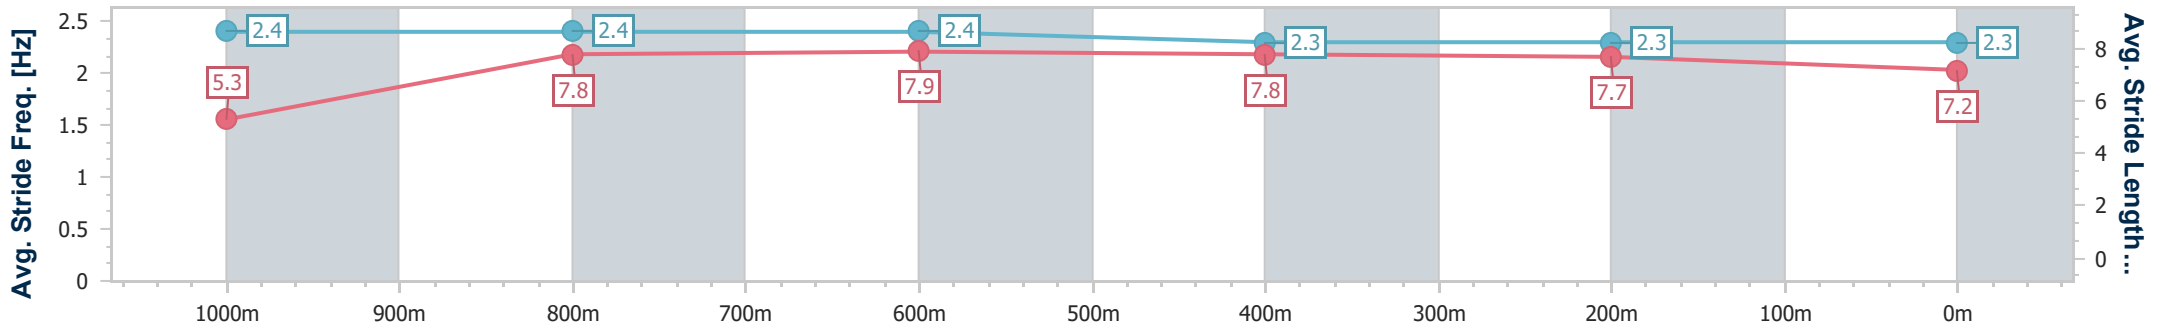

Doomben QLD Professional

Race 7: XXXX GOLD Class 1 Plate - 1110m

20 December 2023 - 16:52

Track Rating: Good 3, Weather: Fine, Rail Position: +9m Entire

BRISBANE RACING CLUB

| Section | Overall | 1000m | 800m | 600m | 400m | 200m |
|------------------------|--------------------------|--------------------------|--------------------------|--------------------------|--------------------------|-------------|
| Section Times | 1:04.58 [5] (0:08.71) | 0:55.87 [4] (0:10.65) | 0:45.22 [6] (0:10.69) | 0:34.53 [6] (0:11.07) | 0:23.46 [7] (0:11.23) | 0:12.23 [6] |
| Average Speed [km/h] | 45.4 | 68.3 | 67.9 | 65.3 | 63.9 | 58.8 |
| Top Speed [km/h] | 66.5 | 68.9 | 68.6 | 66.7 | 65.5 | 63.0 |
| Avg. Dist. to Rail [m] | 6.0 | 2.5 | 1.7 | 0.6 | 1.5 | 1.3 |
| Avg. Stride Freq. [Hz] | 2.4 | 2.4 | 2.4 | 2.3 | 2.3 | 2.3 |
| Avg. Stride Length [m] | 5.3 | 7.8 | 7.9 | 7.8 | 7.7 | 7.2 |

- [] Ranking at each section and finish
- .-.- No data available at this section
- NA No data available

| | |
|--------------------------------|-------------------|
| Horse/Jockey Name | Secret Statement |
| Final Rank | 6 |
| Fastest Section Time (Section) | 0:08.87 (Overall) |
| Top Speed [km/h] (Section) | 71.7 (1000m) |
| Race State | Finished |