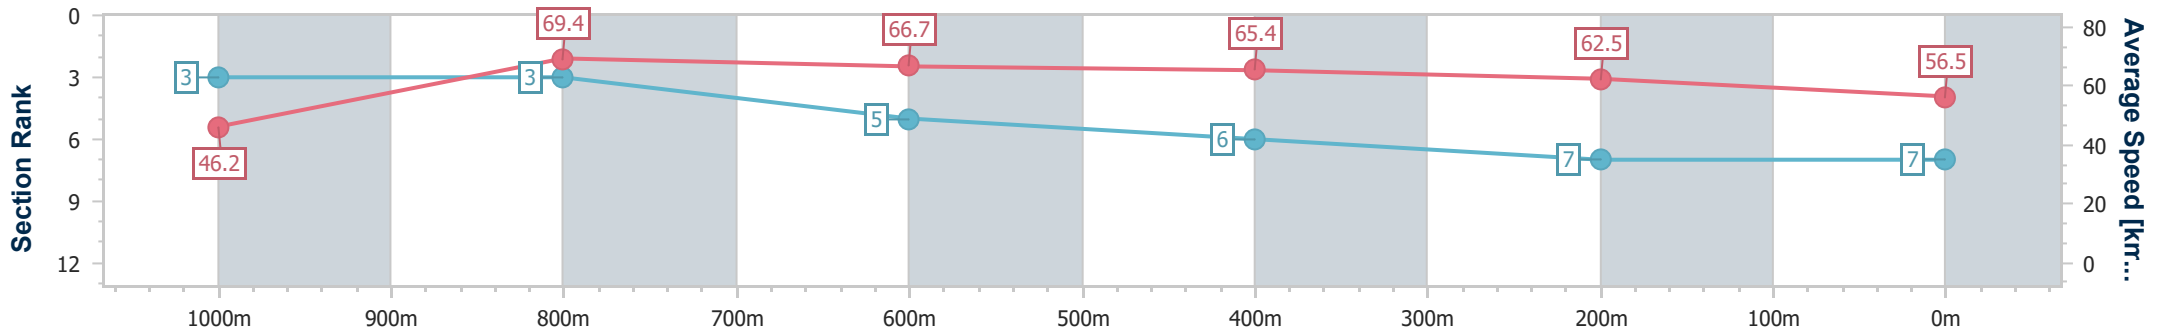

- [] Ranking at each section and finish
- .-.- No data available at this section
- NA No data available

| | |
|--------------------------------|-------------------|
| Horse/Jockey Name | Snitzaroo |
| Final Rank | 7 |
| Fastest Section Time (Section) | 0:08.57 (Overall) |
| Top Speed [km/h] (Section) | 70.0 (1000m) |
| Race State | Finished |

Doomben QLD Professional

Race 7: XXXX GOLD Class 1 Plate - 1110m

20 December 2023 - 16:52

Track Rating: Good 3, Weather: Fine, Rail Position: +9m Entire

BRISBANE RACING CLUB

| Section | Overall | 1000m | 800m | 600m | 400m | 200m |
|------------------------|--------------------------|--------------------------|--------------------------|--------------------------|--------------------------|--------------------------|
| Section Times | 1:05.40 [7] (0:08.57) | 0:56.83 [3] (0:10.47) | 0:46.36 [3] (0:10.94) | 0:35.42 [5] (0:11.13) | 0:24.29 [6] (0:11.52) | 0:12.77 [7] (0:12.77) |
| Average Speed [km/h] | 46.2 | 69.4 | 66.7 | 65.4 | 62.5 | 56.5 |
| Top Speed [km/h] | 67.2 | 70.0 | 69.5 | 67.2 | 64.1 | 61.1 |
| Avg. Dist. to Rail [m] | 5.1 | 3.3 | 2.8 | 1.9 | 3.0 | 2.3 |
| Avg. Stride Freq. [Hz] | 2.3 | 2.5 | 2.3 | 2.3 | 2.3 | 2.2 |
| Avg. Stride Length [m] | 5.7 | 7.8 | 8.0 | 7.7 | 7.7 | 7.3 |

- [] Ranking at each section and finish
- .-.- No data available at this section
- NA No data available