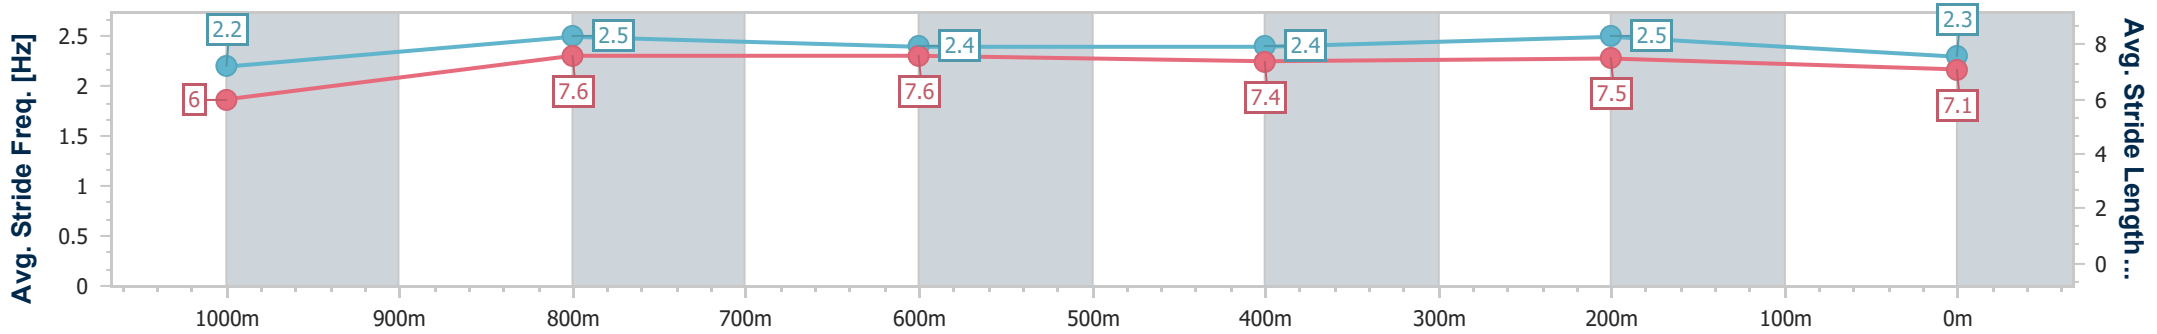

Doomben QLD Professional

Race 7: XXXX GOLD Class 1 Plate - 1110m

20 December 2023 - 16:52

Track Rating: Good 3, Weather: Fine, Rail Position: +9m Entire

BRISBANE RACING CLUB

| Section | Overall | 1000m | 800m | 600m | 400m | 200m |
|------------------------|--------------------------|--------------------------|--------------------------|--------------------------|--------------------------|--------------------------|
| Section Times | 1:03.65 [2] (0:08.37) | 0:55.28 [2] (0:10.50) | 0:44.78 [2] (0:10.78) | 0:34.00 [2] (0:10.97) | 0:23.03 [2] (0:10.89) | 0:12.14 [1] (0:12.14) |
| Average Speed [km/h] | 47.3 | 68.8 | 66.6 | 65.4 | 65.9 | 59.3 |
| Top Speed [km/h] | 67.8 | 69.7 | 68.0 | 67.1 | 67.6 | 64.0 |
| Avg. Dist. to Rail [m] | 3.2 | 1.0 | 0.3 | 0.6 | 0.5 | 0.4 |
| Avg. Stride Freq. [Hz] | 2.2 | 2.5 | 2.4 | 2.4 | 2.5 | 2.3 |
| Avg. Stride Length [m] | 6.0 | 7.6 | 7.6 | 7.4 | 7.5 | 7.1 |