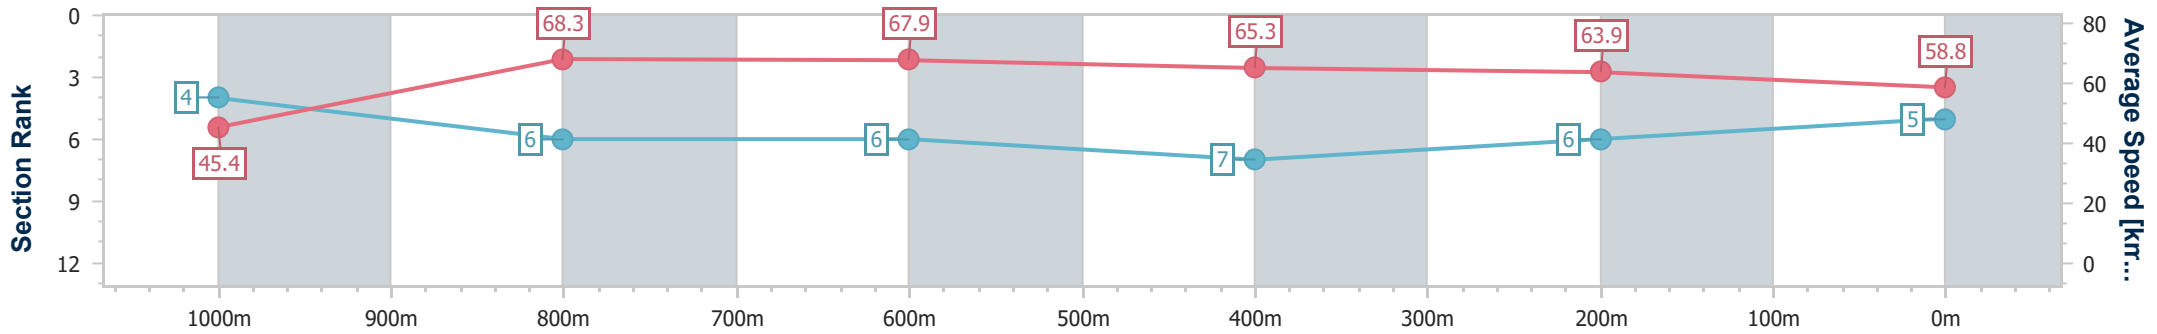

Doomben QLD Professional

Race 7: XXXX GOLD Class 1 Plate - 1110m

20 December 2023 - 16:52

Track Rating: Good 3, Weather: Fine, Rail Position: +9m Entire

BRISBANE RACING CLUB

| Section | Overall | 1000m | 800m | 600m | 400m | 200m |
|------------------------|--------------------------|--------------------------|--------------------------|--------------------------|--------------------------|-------------|
| Section Times | 1:04.58 [5] (0:08.71) | 0:55.87 [4] (0:10.65) | 0:45.22 [6] (0:10.69) | 0:34.53 [6] (0:11.07) | 0:23.46 [7] (0:11.23) | 0:12.23 [6] |
| Average Speed [km/h] | 45.4 | 68.3 | 67.9 | 65.3 | 63.9 | 58.8 |
| Top Speed [km/h] | 66.5 | 68.9 | 68.6 | 66.7 | 65.5 | 63.0 |
| Avg. Dist. to Rail [m] | 6.0 | 2.5 | 1.7 | 0.6 | 1.5 | 1.3 |
| Avg. Stride Freq. [Hz] | 2.4 | 2.4 | 2.4 | 2.3 | 2.3 | 2.3 |
| Avg. Stride Length [m] | 5.3 | 7.8 | 7.9 | 7.8 | 7.7 | 7.2 |

- [] Ranking at each section and finish
- .-.- No data available at this section
- NA No data available

| | |
|--------------------------------|-------------------|
| Horse/Jockey Name | Secret Statement |
| Final Rank | 6 |
| Fastest Section Time (Section) | 0:08.87 (Overall) |
| Top Speed [km/h] (Section) | 71.7 (1000m) |
| Race State | Finished |