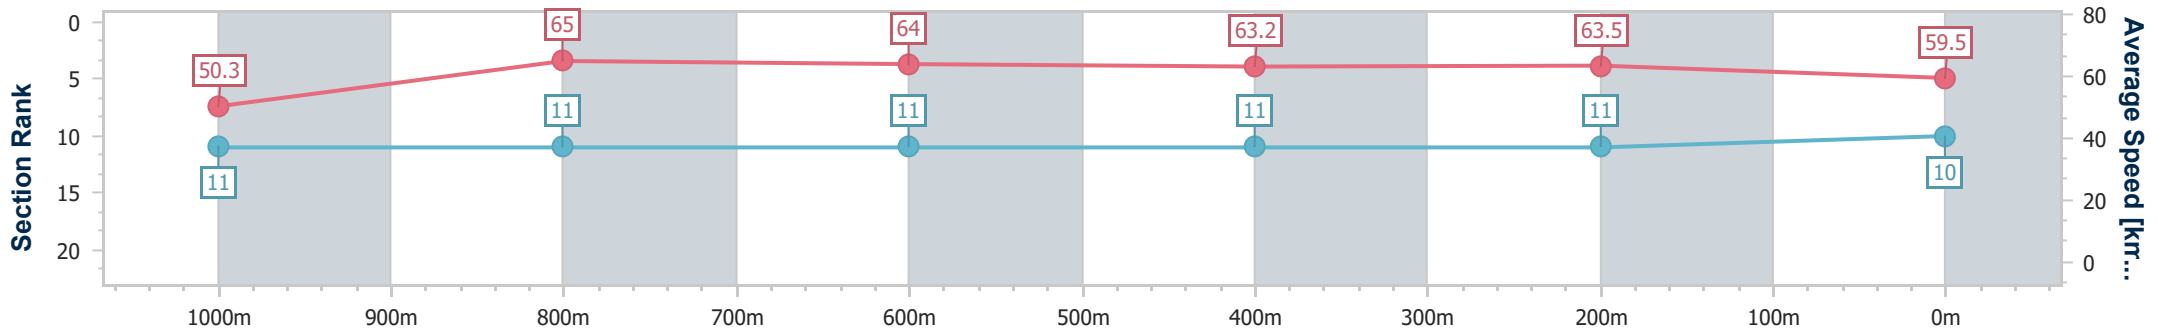

Doomben QLD Professional

Race 6: SKY RACING Maiden Plate - 1200m

20 December 2023 - 16:14

Track Rating: Good 3, Weather: Fine, Rail Position: +9m Entire

BRISBANE RACING CLUB

Section	Overall	1000m	800m	600m	400m	200m
Section Times	1:11.34 [10] (0:14.30)	0:57.04 [11] (0:11.13)	0:45.91 [11] (0:11.19)	0:34.72 [11] (0:11.36)	0:23.36 [11] (0:11.27)	0:12.09 [11] (0:12.09)
Average Speed [km/h]	50.3	65.0	64.0	63.2	63.5	59.5
Top Speed [km/h]	63.9	67.1	65.9	64.7	65.5	61.9
Avg. Dist. to Rail [m]	8.2	1.2	0.8	1.2	1.1	0.8
Avg. Stride Freq. [Hz]	2.2	2.4	2.3	2.3	2.3	2.2
Avg. Stride Length [m]	6.5	7.6	7.7	7.6	7.5	7.4

- [ ] Ranking at each section and finish
- .-.- No data available at this section
- NA No data available

Horse/Jockey Name	The Little Sparrow
Final Rank	11
Fastest Section Time (Section)	0:10.89 (1000m)
Top Speed [km/h] (Section)	68.1 (1000m)
Race State	Finished