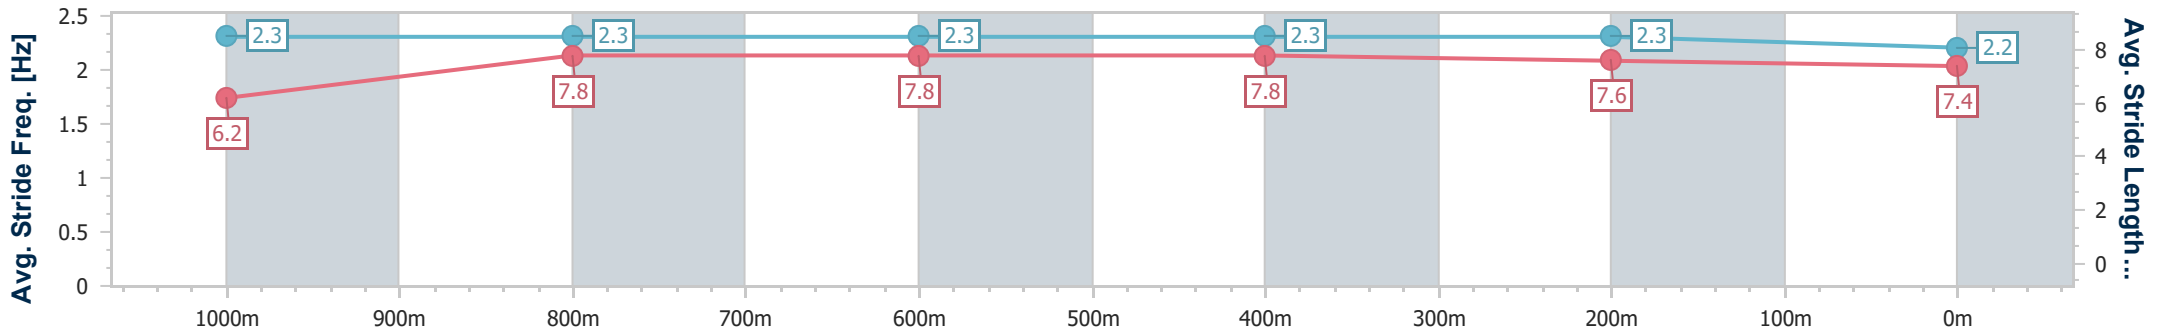

Doomben QLD Professional

Race 6: SKY RACING Maiden Plate - 1200m

20 December 2023 - 16:14

Track Rating: Good 3, Weather: Fine, Rail Position: +9m Entire

BRISBANE RACING CLUB

Section	Overall	1000m	800m	600m	400m	200m
Section Times	1:10.47 [6] (0:13.58)	0:56.89 [4] (0:11.02)	0:45.87 [4] (0:11.31)	0:34.56 [5] (0:11.30)	0:23.26 [5] (0:11.20)	0:12.06 [5] (0:12.06)
Average Speed [km/h]	52.9	65.3	63.8	63.7	64.2	59.6
Top Speed [km/h]	68.1	68.4	64.9	64.6	65.6	64.0
Avg. Dist. to Rail [m]	0.4	0.1	0.1	0.3	0.6	0.9
Avg. Stride Freq. [Hz]	2.3	2.3	2.3	2.3	2.3	2.2
Avg. Stride Length [m]	6.2	7.8	7.8	7.8	7.6	7.4

- [ ] Ranking at each section and finish
- .-.- No data available at this section
- NA No data available

Horse/Jockey Name	Hereditary
Final Rank	7
Fastest Section Time (Section)	0:11.00 (1000m)
Top Speed [km/h] (Section)	68.0 (1000m)
Race State	Finished