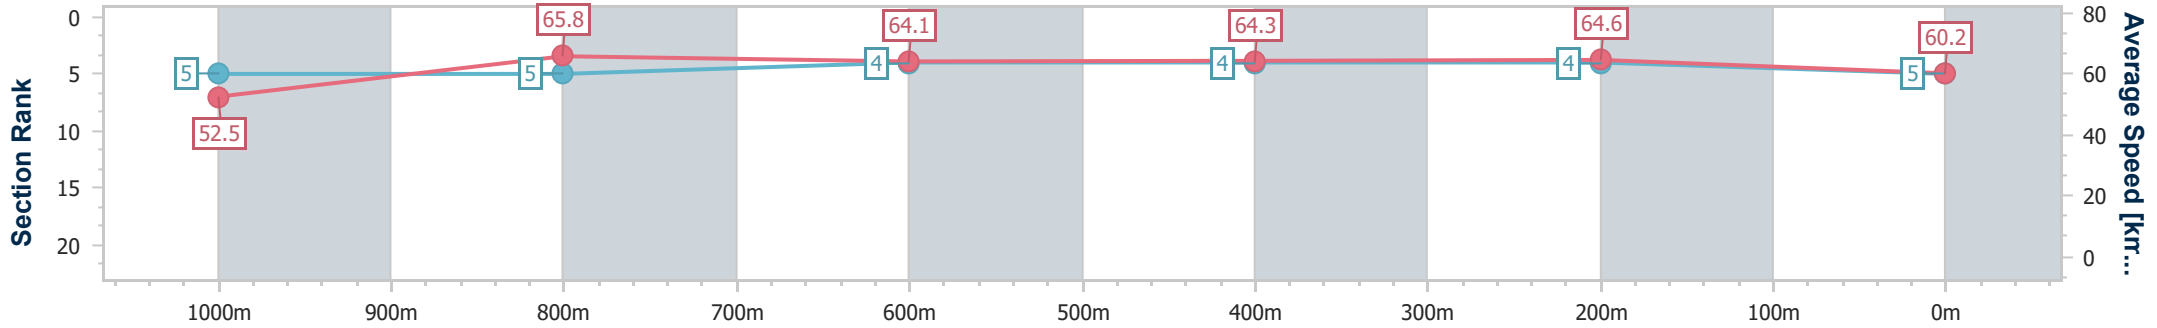

Doomben QLD Professional

Race 6: SKY RACING Maiden Plate - 1200m

20 December 2023 - 16:14

Track Rating: Good 3, Weather: Fine, Rail Position: +9m Entire

BRISBANE RACING CLUB

Section	Overall	1000m	800m	600m	400m	200m
Section Times	1:10.21 [5] (0:13.70)	0:56.51 [5] (0:10.95)	0:45.56 [5] (0:11.23)	0:34.33 [4] (0:11.24)	0:23.09 [4] (0:11.14)	0:11.95 [4] (0:11.95)
Average Speed [km/h]	52.5	65.8	64.1	64.3	64.6	60.2
Top Speed [km/h]	67.0	67.8	65.7	66.2	66.2	63.4
Avg. Dist. to Rail [m]	1.5	0.7	0.5	0.3	0.8	2.6
Avg. Stride Freq. [Hz]	2.3	2.4	2.4	2.4	2.4	2.4
Avg. Stride Length [m]	6.2	7.7	7.6	7.6	7.5	7.1

- [ ] Ranking at each section and finish
- .-.- No data available at this section
- NA No data available

Horse/Jockey Name	Bloodhawke
Final Rank	6
Fastest Section Time (Section)	0:11.02 (1000m)
Top Speed [km/h] (Section)	68.4 (1000m)
Race State	Finished