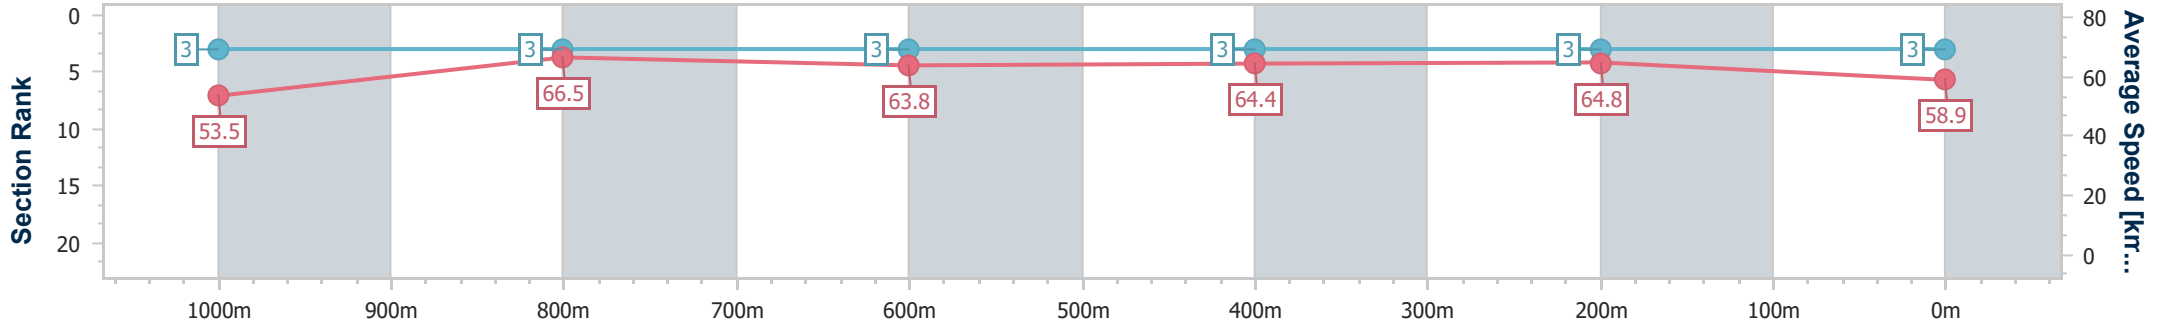

Horse/Jockey Name	Unleash
Final Rank	3
Fastest Section Time (Section)	0:10.82 (1000m)
Top Speed [km/h] (Section)	69.8 (1000m)
Race State	Finished

Doomben QLD Professional
Race 6: SKY RACING Maiden Plate - 1200m
20 December 2023 - 16:14
Track Rating: Good 3, Weather: Fine, Rail Position: +9m Entire

BRISBANE
RACING CLUB

Section	Overall	1000m	800m	600m	400m	200m
Section Times	1:10.12 [3] (0:13.45)	0:56.67 [3] (0:10.82)	0:45.85 [3] (0:11.27)	0:34.58 [3] (0:11.27)	0:23.31 [3] (0:11.09)	0:12.22 [3] (0:12.22)
Average Speed [km/h]	53.5	66.5	63.8	64.4	64.8	58.9
Top Speed [km/h]	69.1	69.8	64.4	65.9	65.7	64.8
Avg. Dist. to Rail [m]	4.1	0.7	0.4	1.0	1.0	1.9
Avg. Stride Freq. [Hz]	2.3	2.3	2.3	2.3	2.4	2.3
Avg. Stride Length [m]	6.4	7.9	7.6	7.6	7.6	7.1

- [ ] Ranking at each section and finish
- -.-.- No data available at this section
- NA No data available