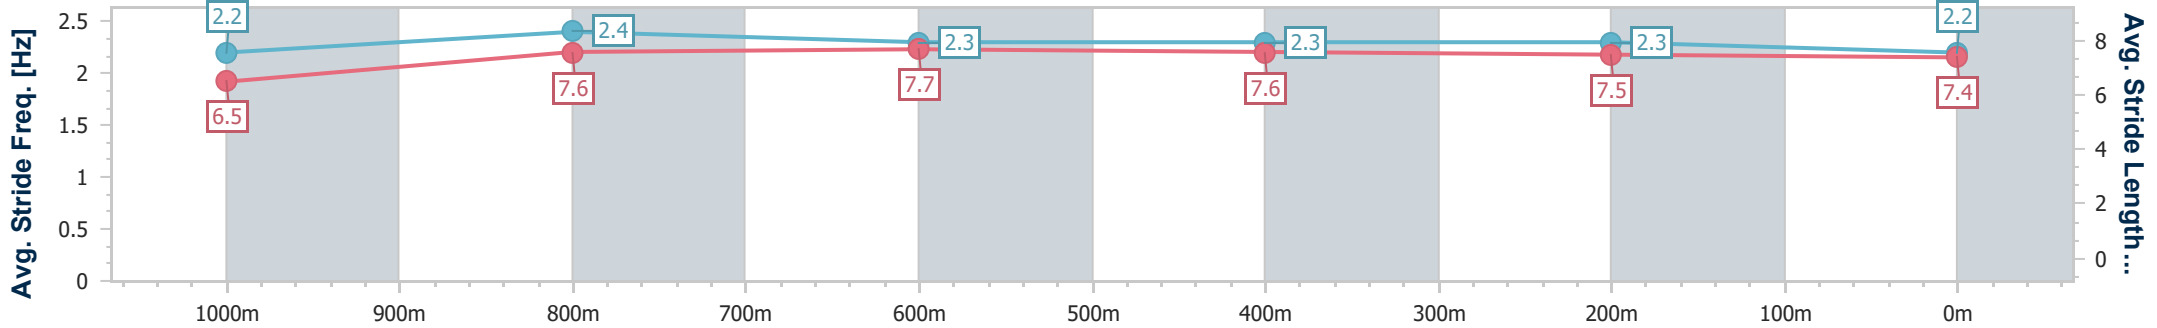

Doomben QLD Professional

Race 6: SKY RACING Maiden Plate - 1200m

20 December 2023 - 16:14

Track Rating: Good 3, Weather: Fine, Rail Position: +9m Entire

BRISBANE RACING CLUB

Section	Overall	1000m	800m	600m	400m	200m
Section Times	1:11.34 [10] (0:14.30)	0:57.04 [11] (0:11.13)	0:45.91 [11] (0:11.19)	0:34.72 [11] (0:11.36)	0:23.36 [11] (0:11.27)	0:12.09 [11] (0:12.09)
Average Speed [km/h]	50.3	65.0	64.0	63.2	63.5	59.5
Top Speed [km/h]	63.9	67.1	65.9	64.7	65.5	61.9
Avg. Dist. to Rail [m]	8.2	1.2	0.8	1.2	1.1	0.8
Avg. Stride Freq. [Hz]	2.2	2.4	2.3	2.3	2.3	2.2
Avg. Stride Length [m]	6.5	7.6	7.7	7.6	7.5	7.4

- [ ] Ranking at each section and finish
- .-.- No data available at this section
- NA No data available

Horse/Jockey Name	The Little Sparrow
Final Rank	11
Fastest Section Time (Section)	0:10.89 (1000m)
Top Speed [km/h] (Section)	68.1 (1000m)
Race State	Finished