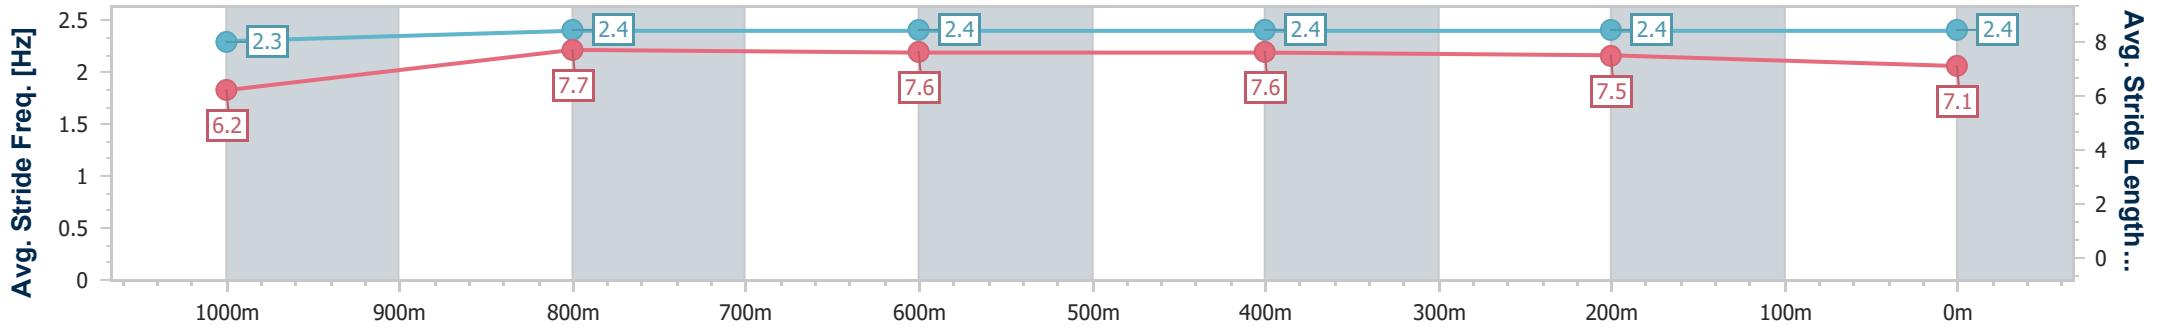

Doomben QLD Professional

Race 6: SKY RACING Maiden Plate - 1200m

20 December 2023 - 16:14

Track Rating: Good 3, Weather: Fine, Rail Position: +9m Entire

BRISBANE RACING CLUB

Section	Overall	1000m	800m	600m	400m	200m
Section Times	1:10.21 [5] (0:13.70)	0:56.51 [5] (0:10.95)	0:45.56 [5] (0:11.23)	0:34.33 [4] (0:11.24)	0:23.09 [4] (0:11.14)	0:11.95 [4] (0:11.95)
Average Speed [km/h]	52.5	65.8	64.1	64.3	64.6	60.2
Top Speed [km/h]	67.0	67.8	65.7	66.2	66.2	63.4
Avg. Dist. to Rail [m]	1.5	0.7	0.5	0.3	0.8	2.6
Avg. Stride Freq. [Hz]	2.3	2.4	2.4	2.4	2.4	2.4
Avg. Stride Length [m]	6.2	7.7	7.6	7.6	7.5	7.1

- [ ] Ranking at each section and finish
- .-.- No data available at this section
- NA No data available

Horse/Jockey Name	Bloodhawke
Final Rank	6
Fastest Section Time (Section)	0:11.02 (1000m)
Top Speed [km/h] (Section)	68.4 (1000m)
Race State	Finished