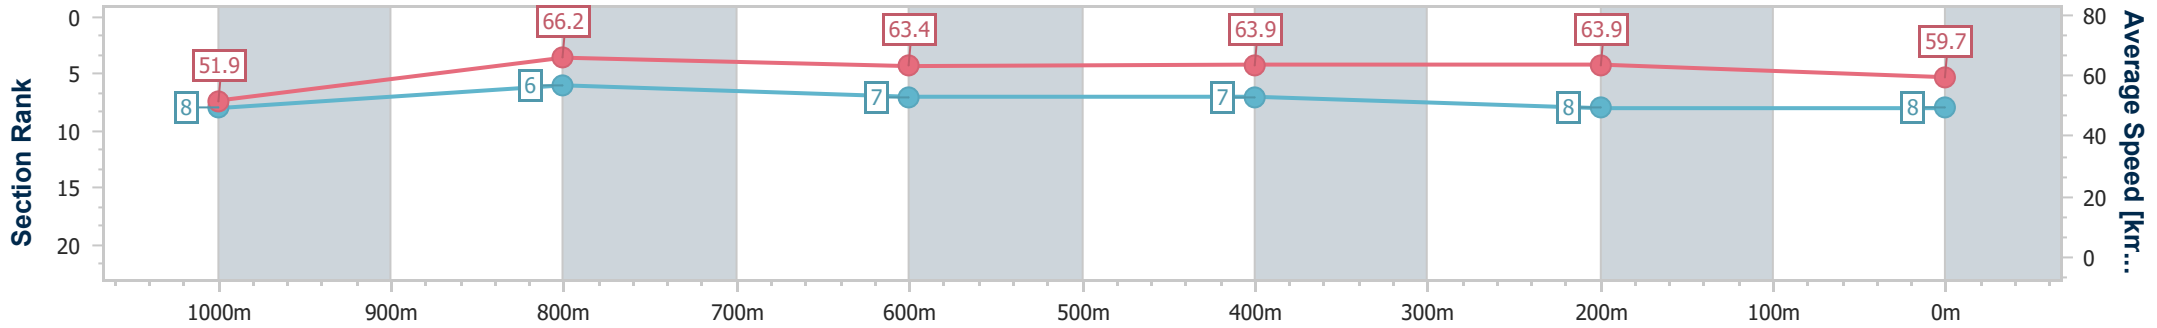

Doomben QLD Professional

Race 6: SKY RACING Maiden Plate - 1200m

20 December 2023 - 16:14

Track Rating: Good 3, Weather: Fine, Rail Position: +9m Entire

BRISBANE RACING CLUB

Section	Overall	1000m	800m	600m	400m	200m
Section Times	1:10.66 [8] (0:13.86)	0:56.80 [8] (0:10.89)	0:45.91 [6] (0:11.41)	0:34.50 [7] (0:11.21)	0:23.29 [7] (0:11.23)	0:12.06 [8] (0:12.06)
Average Speed [km/h]	51.9	66.2	63.4	63.9	63.9	59.7
Top Speed [km/h]	68.2	68.2	64.5	65.0	65.5	61.8
Avg. Dist. to Rail [m]	0.8	0.7	0.4	0.5	1.0	1.9
Avg. Stride Freq. [Hz]	2.3	2.4	2.4	2.4	2.5	2.4
Avg. Stride Length [m]	6.2	7.5	7.3	7.4	7.2	7.0

- [ ] Ranking at each section and finish
- .-.-.- No data available at this section
- NA No data available

Horse/Jockey Name	Worthy's Girl
Final Rank	9
Fastest Section Time (Section)	0:10.86 (1000m)
Top Speed [km/h] (Section)	68.4 (1000m)
Race State	Finished