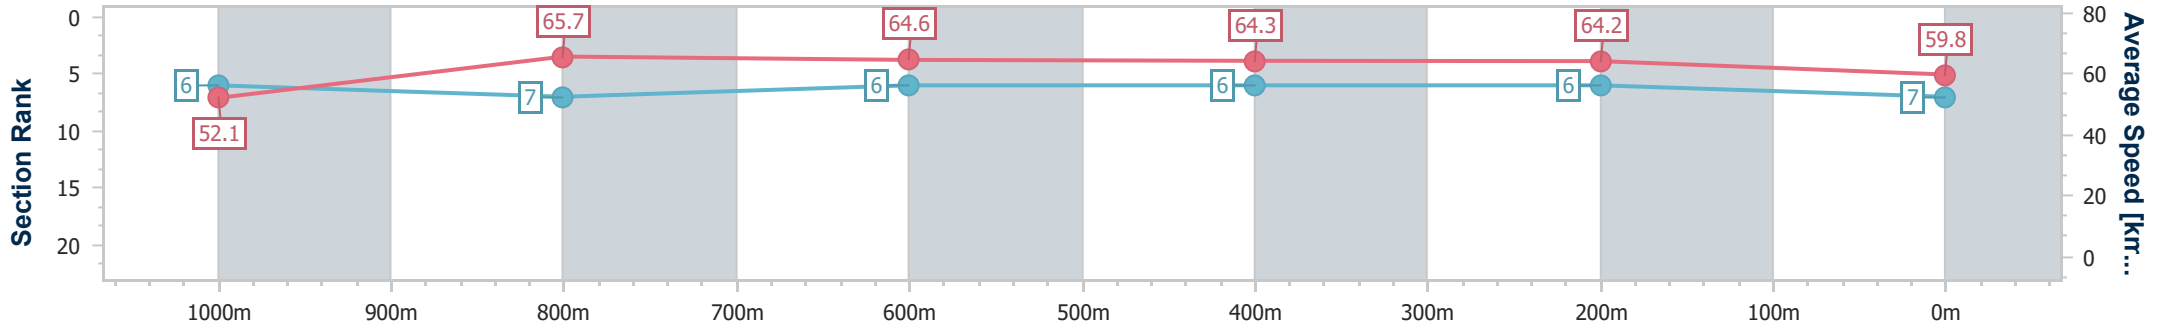

Doomben QLD Professional

Race 6: SKY RACING Maiden Plate - 1200m

20 December 2023 - 16:14

Track Rating: Good 3, Weather: Fine, Rail Position: +9m Entire

BRISBANE RACING CLUB

Section	Overall	1000m	800m	600m	400m	200m
Section Times	1:10.51 [7] (0:13.85)	0:56.66 [6] (0:11.00)	0:45.66 [7] (0:11.21)	0:34.45 [6] (0:11.21)	0:23.24 [6] (0:11.21)	0:12.03 [6] (0:12.03)
Average Speed [km/h]	52.1	65.7	64.6	64.3	64.2	59.8
Top Speed [km/h]	66.2	68.0	65.0	65.0	65.0	62.5
Avg. Dist. to Rail [m]	3.4	1.3	1.1	0.4	0.9	3.4
Avg. Stride Freq. [Hz]	2.1	2.2	2.2	2.2	2.2	2.2
Avg. Stride Length [m]	6.9	8.1	8.0	7.9	8.0	7.7