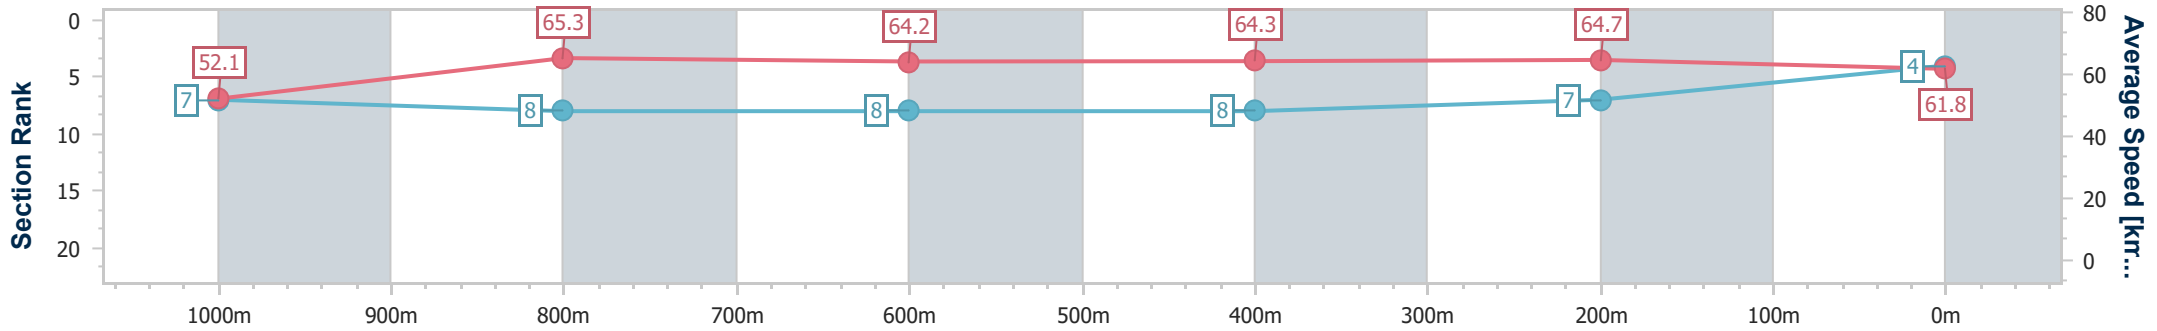

Doomben QLD Professional

Race 6: SKY RACING Maiden Plate - 1200m

20 December 2023 - 16:14

Track Rating: Good 3, Weather: Fine, Rail Position: +9m Entire

BRISBANE RACING CLUB

Section	Overall	1000m	800m	600m	400m	200m
Section Times	1:10.20 [4] (0:13.85)	0:56.35 [7] (0:11.11)	0:45.24 [8] (0:11.33)	0:33.91 [8] (0:11.18)	0:22.73 [8] (0:11.07)	0:11.66 [7] (0:11.66)
Average Speed [km/h]	52.1	65.3	64.2	64.3	64.7	61.8
Top Speed [km/h]	65.8	67.0	65.3	65.6	66.3	64.4
Avg. Dist. to Rail [m]	6.6	2.2	2.1	0.8	1.4	3.9
Avg. Stride Freq. [Hz]	2.4	2.3	2.1	2.5	2.5	2.4
Avg. Stride Length [m]	6.2	7.8	8.4	7.2	7.3	7.2