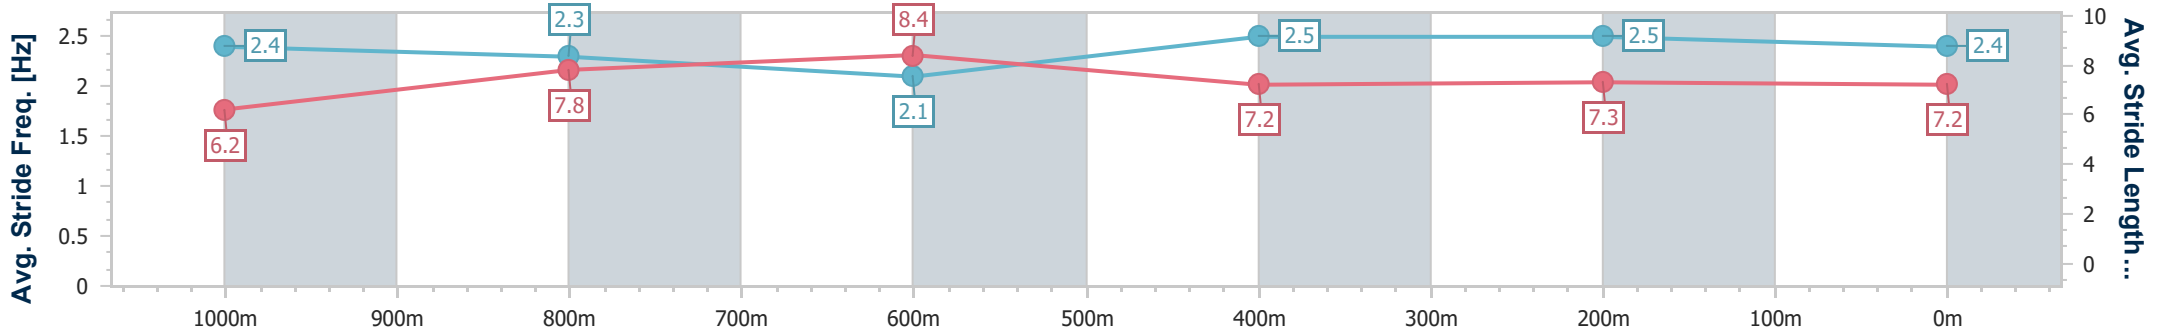

Doomben QLD Professional

Race 6: SKY RACING Maiden Plate - 1200m

20 December 2023 - 16:14

Track Rating: Good 3, Weather: Fine, Rail Position: +9m Entire

BRISBANE RACING CLUB

Section	Overall	1000m	800m	600m	400m	200m
Section Times	1:10.20 [4] (0:13.85)	0:56.35 [7] (0:11.11)	0:45.24 [8] (0:11.33)	0:33.91 [8] (0:11.18)	0:22.73 [8] (0:11.07)	0:11.66 [7] (0:11.66)
Average Speed [km/h]	52.1	65.3	64.2	64.3	64.7	61.8
Top Speed [km/h]	65.8	67.0	65.3	65.6	66.3	64.4
Avg. Dist. to Rail [m]	6.6	2.2	2.1	0.8	1.4	3.9
Avg. Stride Freq. [Hz]	2.4	2.3	2.1	2.5	2.5	2.4
Avg. Stride Length [m]	6.2	7.8	8.4	7.2	7.3	7.2