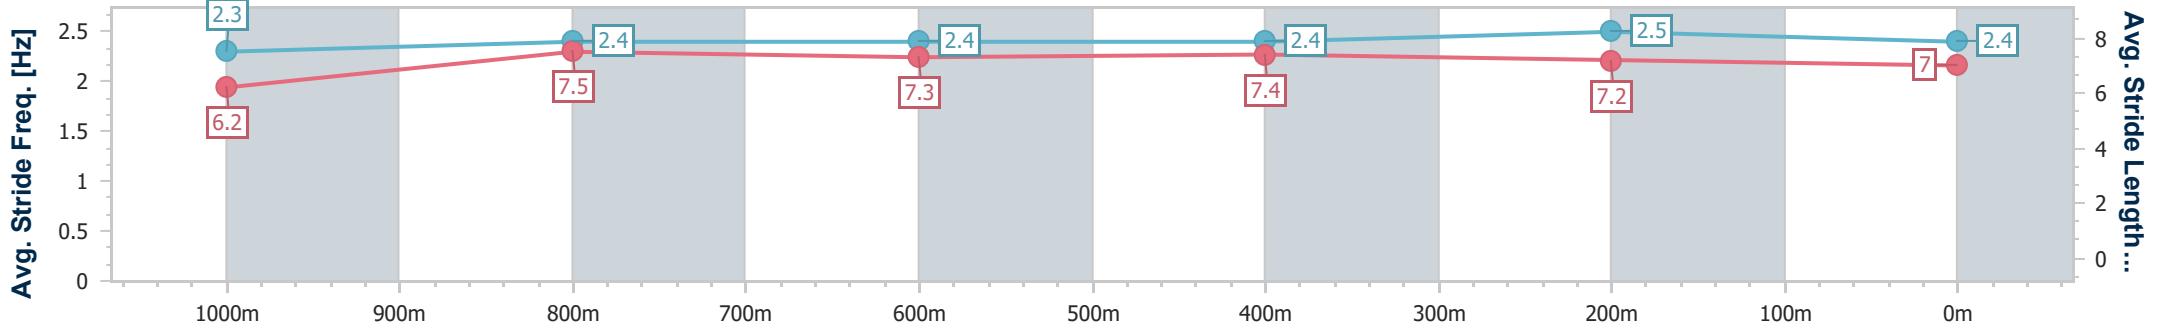

Doomben QLD Professional

Race 6: SKY RACING Maiden Plate - 1200m

20 December 2023 - 16:14

Track Rating: Good 3, Weather: Fine, Rail Position: +9m Entire

BRISBANE RACING CLUB

Section	Overall	1000m	800m	600m	400m	200m
Section Times	1:10.66 [8] (0:13.86)	0:56.80 [8] (0:10.89)	0:45.91 [6] (0:11.41)	0:34.50 [7] (0:11.21)	0:23.29 [7] (0:11.23)	0:12.06 [8] (0:12.06)
Average Speed [km/h]	51.9	66.2	63.4	63.9	63.9	59.7
Top Speed [km/h]	68.2	68.2	64.5	65.0	65.5	61.8
Avg. Dist. to Rail [m]	0.8	0.7	0.4	0.5	1.0	1.9
Avg. Stride Freq. [Hz]	2.3	2.4	2.4	2.4	2.5	2.4
Avg. Stride Length [m]	6.2	7.5	7.3	7.4	7.2	7.0

- [ ] Ranking at each section and finish
- .-.-.- No data available at this section
- NA No data available

Horse/Jockey Name	Worthy's Girl
Final Rank	9
Fastest Section Time (Section)	0:10.86 (1000m)
Top Speed [km/h] (Section)	68.4 (1000m)
Race State	Finished