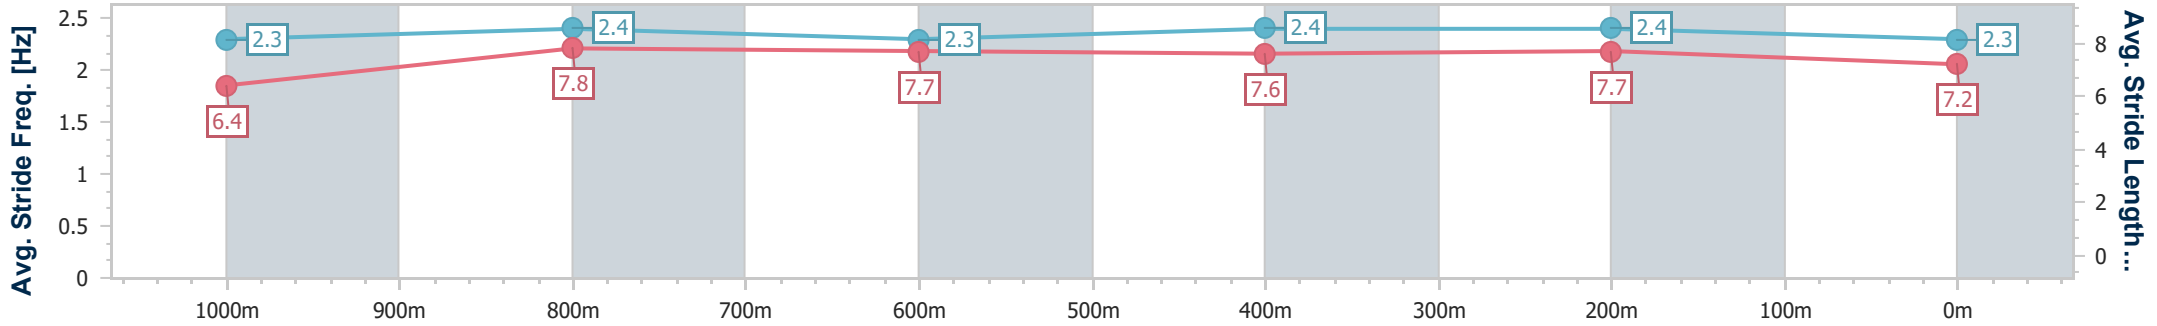

Doomben QLD Professional

Race 6: SKY RACING Maiden Plate - 1200m

20 December 2023 - 16:14

Track Rating: Good 3, Weather: Fine, Rail Position: +9m Entire

BRISBANE RACING CLUB

Section	Overall	1000m	800m	600m	400m	200m
Section Times	1:09.59 [1] (0:13.32)	0:56.27 [2] (0:10.87)	0:45.40 [2] (0:11.30)	0:34.10 [2] (0:11.02)	0:23.08 [2] (0:10.94)	0:12.14 [1] (0:12.14)
Average Speed [km/h]	54.0	66.8	64.0	65.0	65.6	59.3
Top Speed [km/h]	70.6	69.4	65.0	67.0	66.8	63.0
Avg. Dist. to Rail [m]	5.5	1.8	0.9	0.8	0.7	0.8
Avg. Stride Freq. [Hz]	2.3	2.4	2.3	2.4	2.4	2.3
Avg. Stride Length [m]	6.4	7.8	7.7	7.6	7.7	7.2