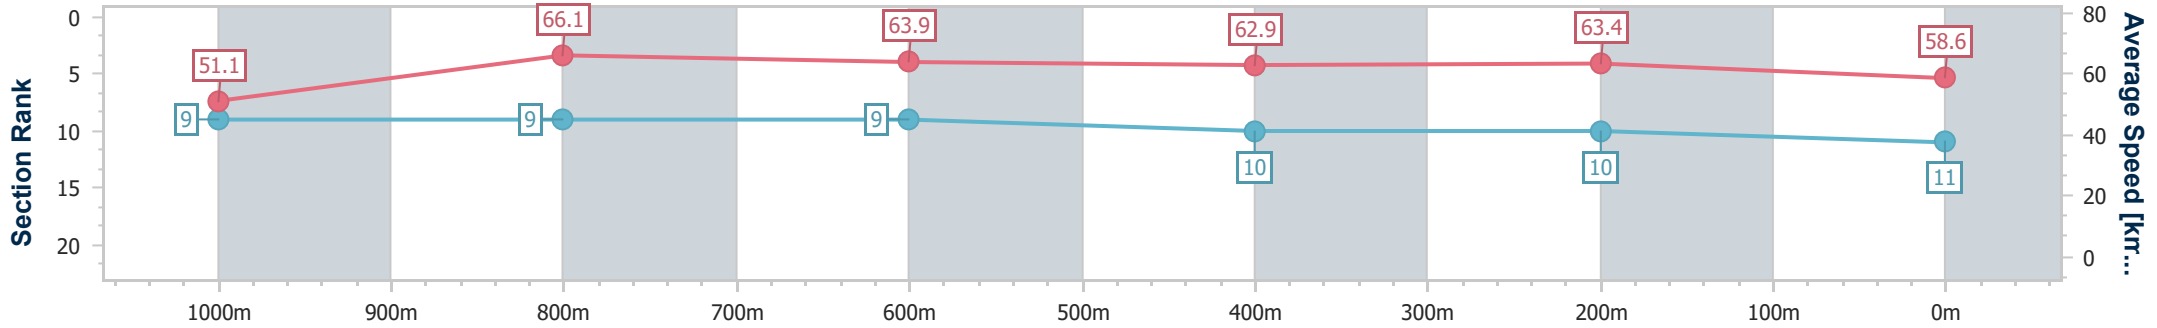

- [ ] Ranking at each section and finish
- .-.- No data available at this section
- NA No data available

Horse/Jockey Name	The Little Sparrow
Final Rank	11
Fastest Section Time (Section)	0:10.89 (1000m)
Top Speed [km/h] (Section)	68.1 (1000m)
Race State	Finished

Doomben QLD Professional

Race 6: SKY RACING Maiden Plate - 1200m

20 December 2023 - 16:14

Track Rating: Good 3, Weather: Fine, Rail Position: +9m Entire

BRISBANE RACING CLUB

Section	Overall	1000m	800m	600m	400m	200m
Section Times	1:11.37 [11] (0:14.14)	0:57.23 [9] (0:10.89)	0:46.34 [9] (0:11.30)	0:35.04 [9] (0:11.41)	0:23.63 [10] (0:11.34)	0:12.29 [10] (0:12.29)
Average Speed [km/h]	51.1	66.1	63.9	62.9	63.4	58.6
Top Speed [km/h]	65.0	68.1	64.8	63.7	64.7	61.4
Avg. Dist. to Rail [m]	5.6	0.3	0.5	0.7	1.3	0.7
Avg. Stride Freq. [Hz]	2.2	2.2	2.2	2.2	2.2	2.1
Avg. Stride Length [m]	6.4	8.2	8.2	8.1	8.1	7.7

- [ ] Ranking at each section and finish
- .-.- No data available at this section
- NA No data available