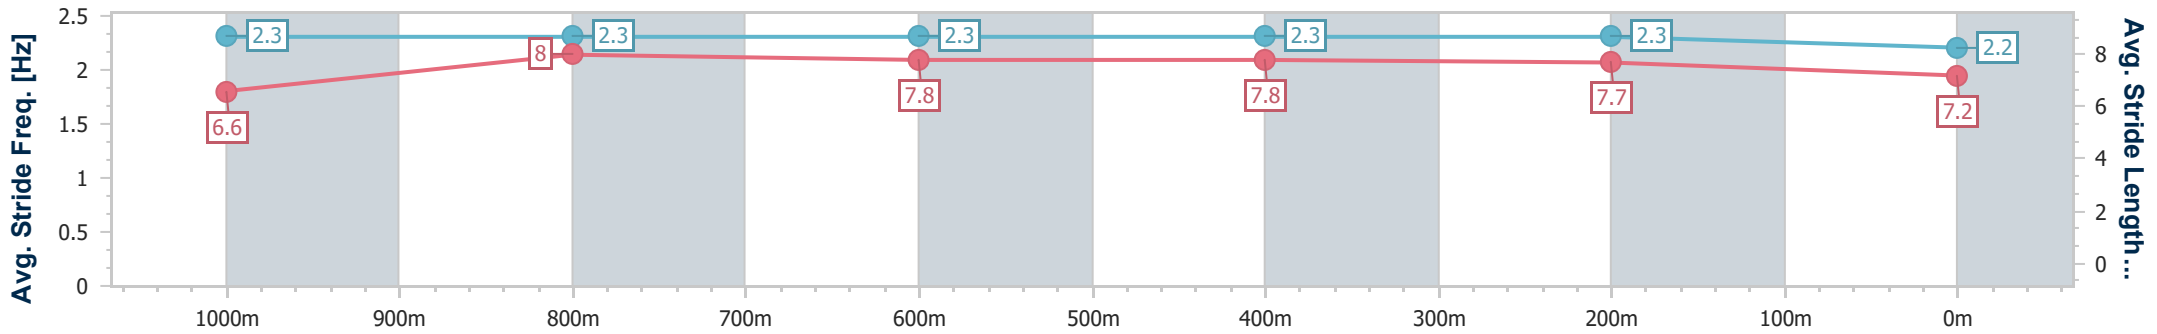

Doomben QLD Professional

Race 6: SKY RACING Maiden Plate - 1200m

20 December 2023 - 16:14

Track Rating: Good 3, Weather: Fine, Rail Position: +9m Entire

BRISBANE RACING CLUB

Section	Overall	1000m	800m	600m	400m	200m
Section Times	1:09.91 [2] (0:13.29)	0:56.62 [1] (0:10.71)	0:45.91 [1] (0:11.26)	0:34.65 [1] (0:11.02)	0:23.63 [1] (0:11.20)	0:12.43 [2] (0:12.43)
Average Speed [km/h]	54.2	67.3	64.3	64.8	63.9	57.9
Top Speed [km/h]	70.6	71.0	66.2	65.9	65.0	61.9
Avg. Dist. to Rail [m]	2.7	0.7	0.5	1.2	2.6	1.9
Avg. Stride Freq. [Hz]	2.3	2.3	2.3	2.3	2.3	2.2
Avg. Stride Length [m]	6.6	8.0	7.8	7.8	7.7	7.2