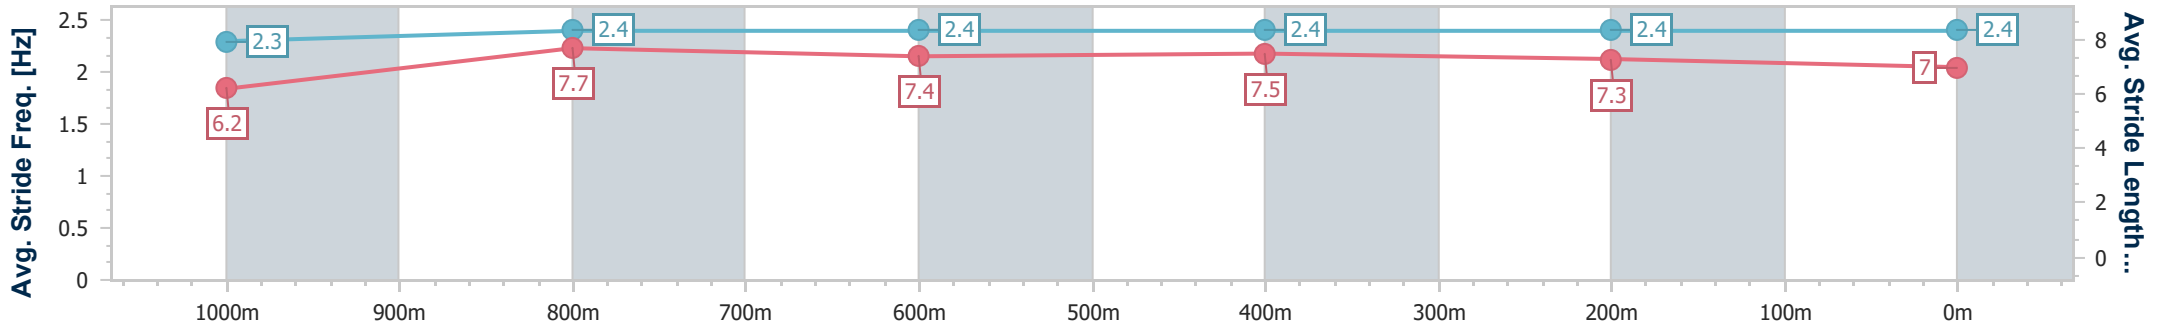

- [ ] Ranking at each section and finish
- .-.-.- No data available at this section
- NA No data available

Horse/Jockey Name	Worthy's Girl
Final Rank	9
Fastest Section Time (Section)	0:10.86 (1000m)
Top Speed [km/h] (Section)	68.4 (1000m)
Race State	Finished

Doomben QLD Professional

Race 6: SKY RACING Maiden Plate - 1200m

20 December 2023 - 16:14

Track Rating: Good 3, Weather: Fine, Rail Position: +9m Entire

BRISBANE RACING CLUB

Section	Overall	1000m	800m	600m	400m	200m
Section Times	1:10.97 [9] (0:14.23)	0:56.74 [10] (0:10.86)	0:45.88 [10] (0:11.28)	0:34.60 [10] (0:11.34)	0:23.26 [9] (0:11.18)	0:12.08 [9] (0:12.08)
Average Speed [km/h]	50.7	66.2	64.2	64.0	64.2	59.6
Top Speed [km/h]	64.8	68.4	65.2	64.8	65.4	63.1
Avg. Dist. to Rail [m]	6.7	0.4	1.4	1.4	0.7	1.6
Avg. Stride Freq. [Hz]	2.3	2.4	2.4	2.4	2.4	2.4
Avg. Stride Length [m]	6.2	7.7	7.4	7.5	7.3	7.0

- [ ] Ranking at each section and finish
- .-.- No data available at this section
- NA No data available

Horse/Jockey Name	Belle Of The Bayou
Final Rank	10
Fastest Section Time (Section)	0:11.13 (1000m)
Top Speed [km/h] (Section)	67.1 (1000m)
Race State	Finished