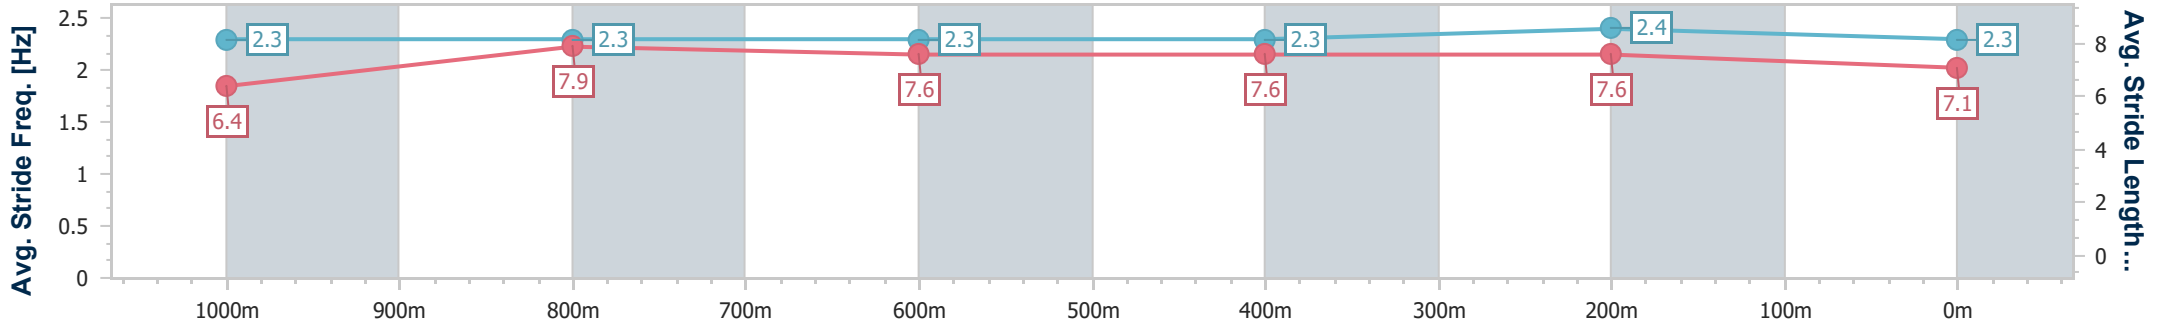

Horse/Jockey Name	Unleash
Final Rank	3
Fastest Section Time (Section)	0:10.82 (1000m)
Top Speed [km/h] (Section)	69.8 (1000m)
Race State	Finished

Doomben QLD Professional
Race 6: SKY RACING Maiden Plate - 1200m
20 December 2023 - 16:14
Track Rating: Good 3, Weather: Fine, Rail Position: +9m Entire

BRISBANE
RACING CLUB

Section	Overall	1000m	800m	600m	400m	200m
Section Times	1:10.12 [3] (0:13.45)	0:56.67 [3] (0:10.82)	0:45.85 [3] (0:11.27)	0:34.58 [3] (0:11.27)	0:23.31 [3] (0:11.09)	0:12.22 [3] (0:12.22)
Average Speed [km/h]	53.5	66.5	63.8	64.4	64.8	58.9
Top Speed [km/h]	69.1	69.8	64.4	65.9	65.7	64.8
Avg. Dist. to Rail [m]	4.1	0.7	0.4	1.0	1.0	1.9
Avg. Stride Freq. [Hz]	2.3	2.3	2.3	2.3	2.4	2.3
Avg. Stride Length [m]	6.4	7.9	7.6	7.6	7.6	7.1

- [ ] Ranking at each section and finish
- -.-.- No data available at this section
- NA No data available