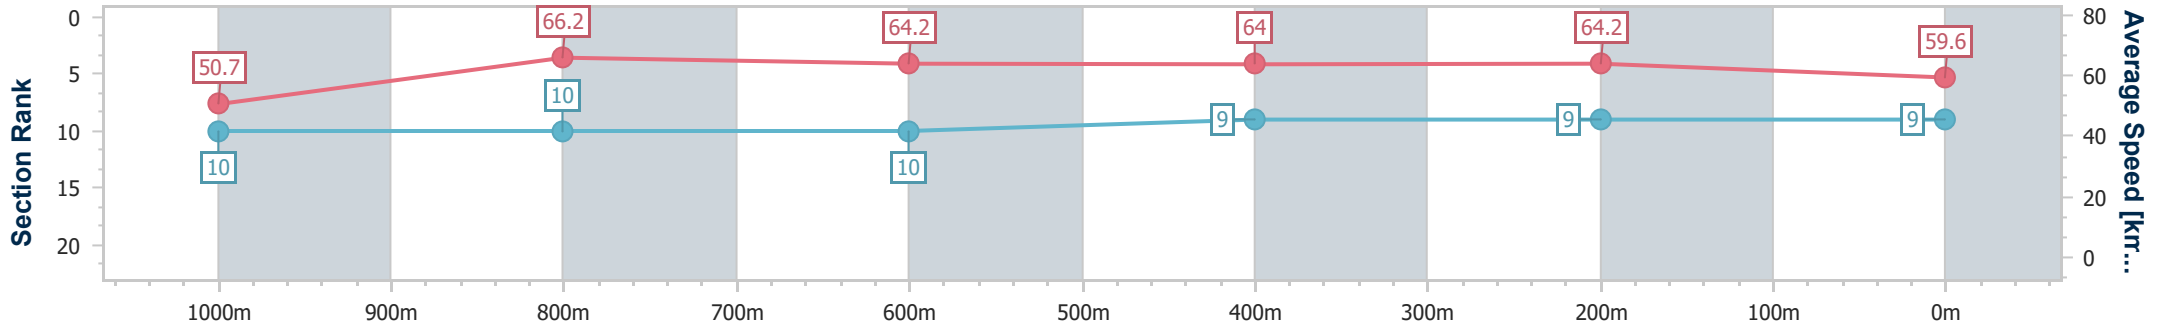

- [ ] Ranking at each section and finish
- .-.-.- No data available at this section
- NA No data available

Horse/Jockey Name	Worthy's Girl
Final Rank	9
Fastest Section Time (Section)	0:10.86 (1000m)
Top Speed [km/h] (Section)	68.4 (1000m)
Race State	Finished

Doomben QLD Professional

Race 6: SKY RACING Maiden Plate - 1200m

20 December 2023 - 16:14

Track Rating: Good 3, Weather: Fine, Rail Position: +9m Entire

BRISBANE RACING CLUB

Section	Overall	1000m	800m	600m	400m	200m
Section Times	1:10.97 [9] (0:14.23)	0:56.74 [10] (0:10.86)	0:45.88 [10] (0:11.28)	0:34.60 [10] (0:11.34)	0:23.26 [9] (0:11.18)	0:12.08 [9] (0:12.08)
Average Speed [km/h]	50.7	66.2	64.2	64.0	64.2	59.6
Top Speed [km/h]	64.8	68.4	65.2	64.8	65.4	63.1
Avg. Dist. to Rail [m]	6.7	0.4	1.4	1.4	0.7	1.6
Avg. Stride Freq. [Hz]	2.3	2.4	2.4	2.4	2.4	2.4
Avg. Stride Length [m]	6.2	7.7	7.4	7.5	7.3	7.0