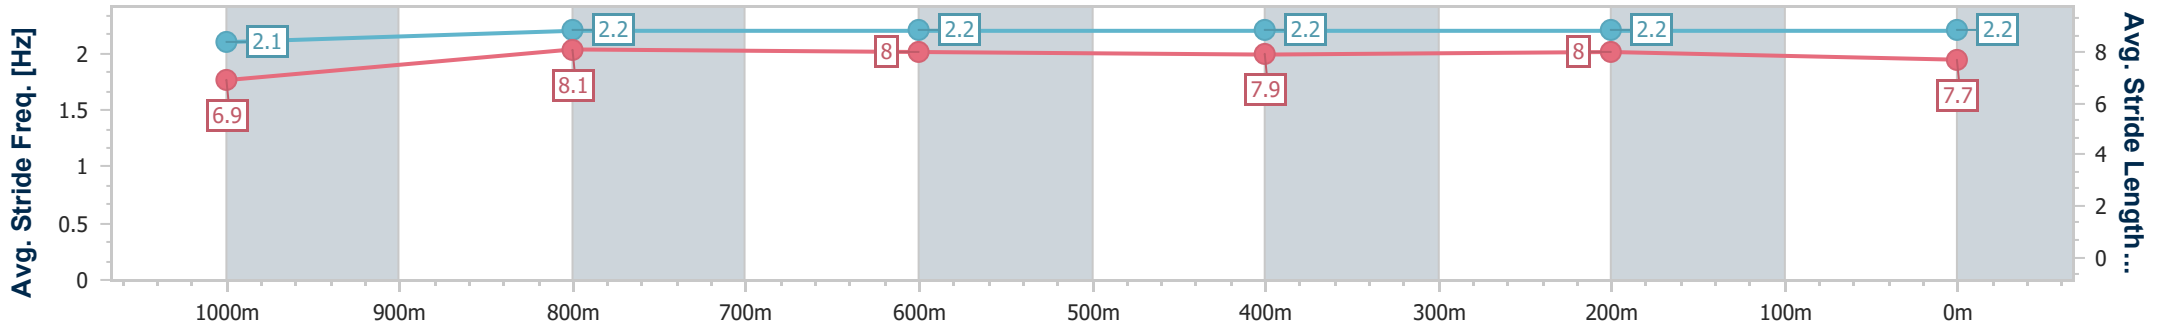

- [ ] Ranking at each section and finish
- .-.- No data available at this section
- NA No data available

Horse/Jockey Name	Hereditary
Final Rank	7
Fastest Section Time (Section)	0:11.00 (1000m)
Top Speed [km/h] (Section)	68.0 (1000m)
Race State	Finished

Doomben QLD Professional

Race 6: SKY RACING Maiden Plate - 1200m

20 December 2023 - 16:14

Track Rating: Good 3, Weather: Fine, Rail Position: +9m Entire

BRISBANE RACING CLUB

Section	Overall	1000m	800m	600m	400m	200m
Section Times	1:10.51 [7] (0:13.85)	0:56.66 [6] (0:11.00)	0:45.66 [7] (0:11.21)	0:34.45 [6] (0:11.21)	0:23.24 [6] (0:11.21)	0:12.03 [6] (0:12.03)
Average Speed [km/h]	52.1	65.7	64.6	64.3	64.2	59.8
Top Speed [km/h]	66.2	68.0	65.0	65.0	65.0	62.5
Avg. Dist. to Rail [m]	3.4	1.3	1.1	0.4	0.9	3.4
Avg. Stride Freq. [Hz]	2.1	2.2	2.2	2.2	2.2	2.2
Avg. Stride Length [m]	6.9	8.1	8.0	7.9	8.0	7.7