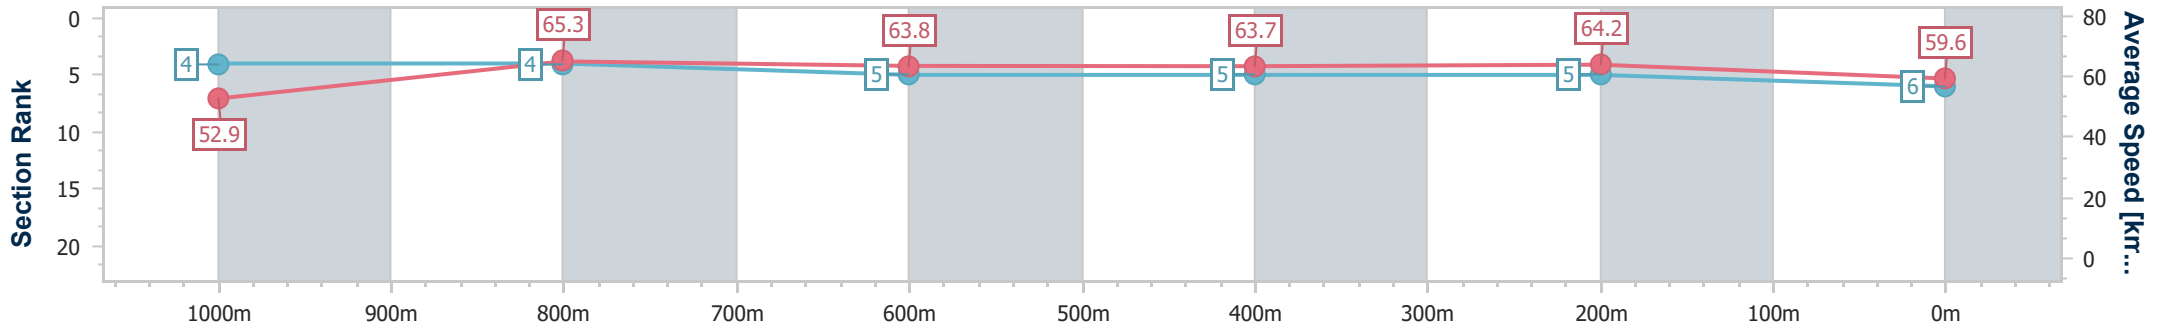

Doomben QLD Professional

Race 6: SKY RACING Maiden Plate - 1200m

20 December 2023 - 16:14

Track Rating: Good 3, Weather: Fine, Rail Position: +9m Entire

BRISBANE RACING CLUB

Section	Overall	1000m	800m	600m	400m	200m
Section Times	1:10.47 [6] (0:13.58)	0:56.89 [4] (0:11.02)	0:45.87 [4] (0:11.31)	0:34.56 [5] (0:11.30)	0:23.26 [5] (0:11.20)	0:12.06 [5] (0:12.06)
Average Speed [km/h]	52.9	65.3	63.8	63.7	64.2	59.6
Top Speed [km/h]	68.1	68.4	64.9	64.6	65.6	64.0
Avg. Dist. to Rail [m]	0.4	0.1	0.1	0.3	0.6	0.9
Avg. Stride Freq. [Hz]	2.3	2.3	2.3	2.3	2.3	2.2
Avg. Stride Length [m]	6.2	7.8	7.8	7.8	7.6	7.4

- [ ] Ranking at each section and finish
- .-.- No data available at this section
- NA No data available

Horse/Jockey Name	Hereditary
Final Rank	7
Fastest Section Time (Section)	0:11.00 (1000m)
Top Speed [km/h] (Section)	68.0 (1000m)
Race State	Finished