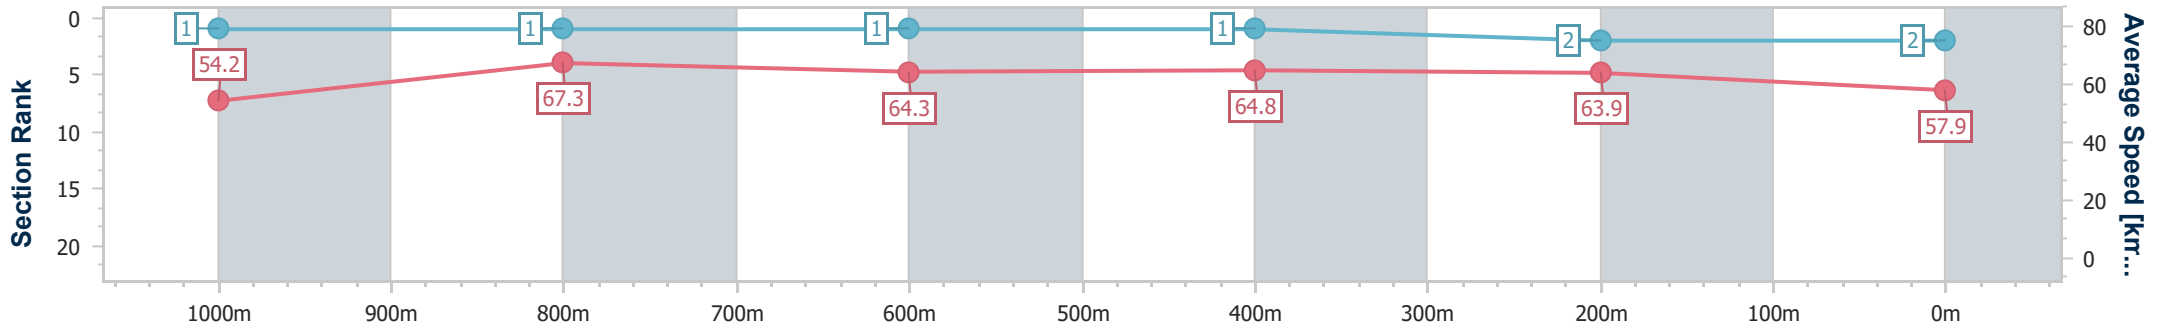

Doomben QLD Professional

Race 6: SKY RACING Maiden Plate - 1200m

20 December 2023 - 16:14

Track Rating: Good 3, Weather: Fine, Rail Position: +9m Entire

BRISBANE RACING CLUB

Section	Overall	1000m	800m	600m	400m	200m
Section Times	1:09.91 [2] (0:13.29)	0:56.62 [1] (0:10.71)	0:45.91 [1] (0:11.26)	0:34.65 [1] (0:11.02)	0:23.63 [1] (0:11.20)	0:12.43 [2] (0:12.43)
Average Speed [km/h]	54.2	67.3	64.3	64.8	63.9	57.9
Top Speed [km/h]	70.6	71.0	66.2	65.9	65.0	61.9
Avg. Dist. to Rail [m]	2.7	0.7	0.5	1.2	2.6	1.9
Avg. Stride Freq. [Hz]	2.3	2.3	2.3	2.3	2.3	2.2
Avg. Stride Length [m]	6.6	8.0	7.8	7.8	7.7	7.2