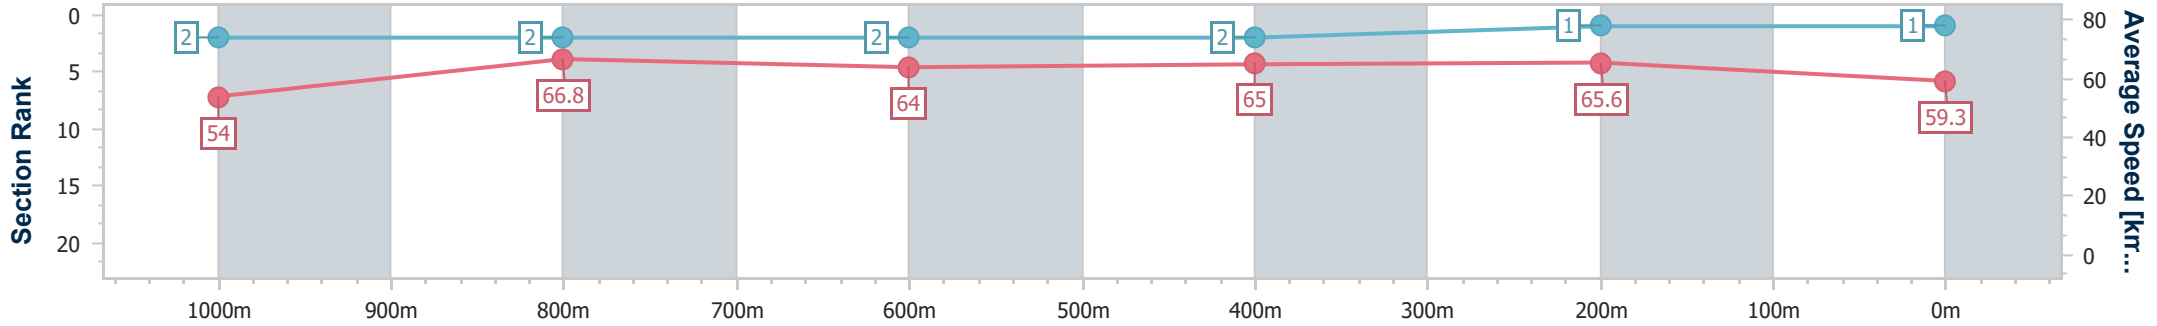

Doomben QLD Professional

Race 6: SKY RACING Maiden Plate - 1200m

20 December 2023 - 16:14

Track Rating: Good 3, Weather: Fine, Rail Position: +9m Entire

BRISBANE RACING CLUB

Section	Overall	1000m	800m	600m	400m	200m
Section Times	1:09.59 [1] (0:13.32)	0:56.27 [2] (0:10.87)	0:45.40 [2] (0:11.30)	0:34.10 [2] (0:11.02)	0:23.08 [2] (0:10.94)	0:12.14 [1] (0:12.14)
Average Speed [km/h]	54.0	66.8	64.0	65.0	65.6	59.3
Top Speed [km/h]	70.6	69.4	65.0	67.0	66.8	63.0
Avg. Dist. to Rail [m]	5.5	1.8	0.9	0.8	0.7	0.8
Avg. Stride Freq. [Hz]	2.3	2.4	2.3	2.4	2.4	2.3
Avg. Stride Length [m]	6.4	7.8	7.7	7.6	7.7	7.2