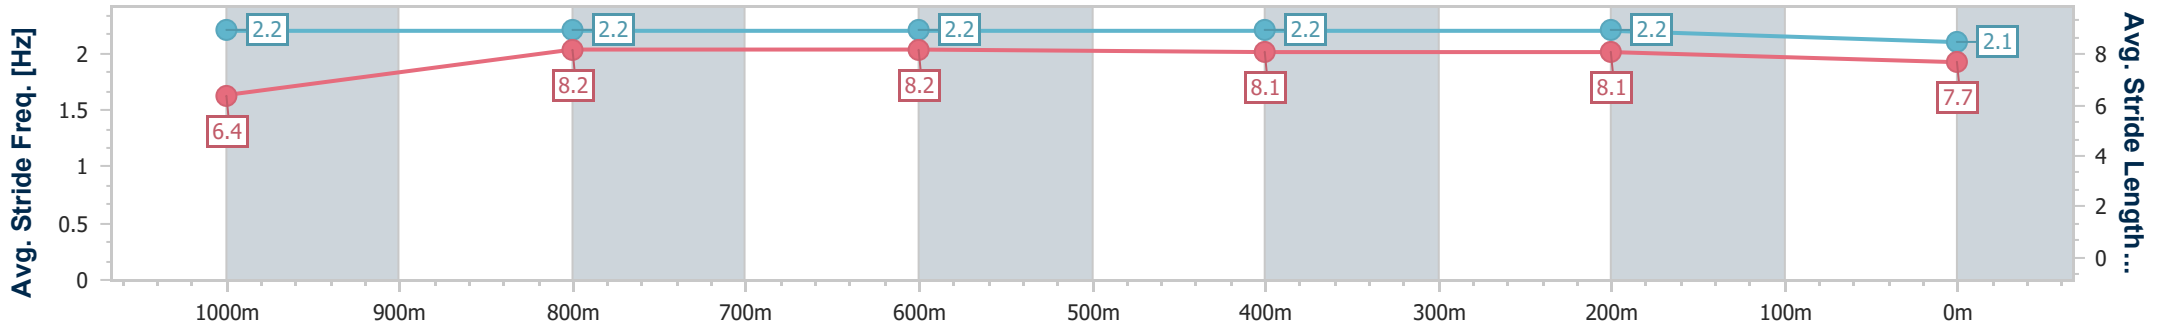

- [ ] Ranking at each section and finish
- .-.- No data available at this section
- NA No data available

Horse/Jockey Name	The Little Sparrow
Final Rank	11
Fastest Section Time (Section)	0:10.89 (1000m)
Top Speed [km/h] (Section)	68.1 (1000m)
Race State	Finished

Doomben QLD Professional

Race 6: SKY RACING Maiden Plate - 1200m

20 December 2023 - 16:14

Track Rating: Good 3, Weather: Fine, Rail Position: +9m Entire

BRISBANE RACING CLUB

Section	Overall	1000m	800m	600m	400m	200m
Section Times	1:11.37 [11] (0:14.14)	0:57.23 [9] (0:10.89)	0:46.34 [9] (0:11.30)	0:35.04 [9] (0:11.41)	0:23.63 [10] (0:11.34)	0:12.29 [10] (0:12.29)
Average Speed [km/h]	51.1	66.1	63.9	62.9	63.4	58.6
Top Speed [km/h]	65.0	68.1	64.8	63.7	64.7	61.4
Avg. Dist. to Rail [m]	5.6	0.3	0.5	0.7	1.3	0.7
Avg. Stride Freq. [Hz]	2.2	2.2	2.2	2.2	2.2	2.1
Avg. Stride Length [m]	6.4	8.2	8.2	8.1	8.1	7.7

- [ ] Ranking at each section and finish
- .-.- No data available at this section
- NA No data available