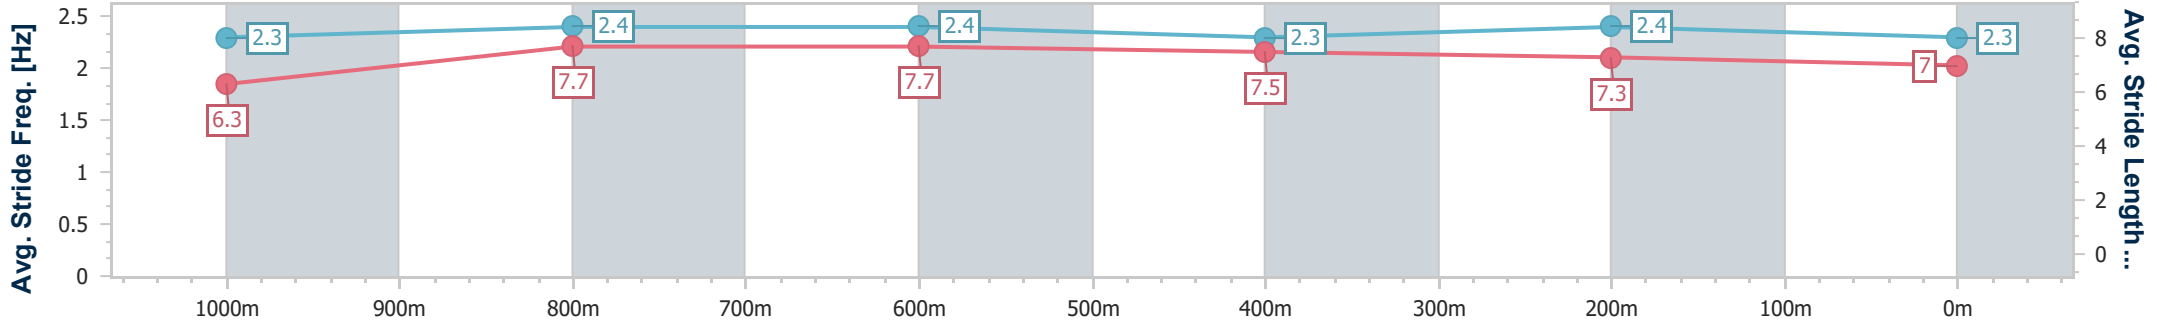

Horse/Jockey Name	Miss Miriam
Final Rank	9
Fastest Section Time (Section)	0:10.84 (1000m)
Top Speed [km/h] (Section)	68.6 (800m)
Race State	Finished

Doomben QLD Professional
Race 3: SEASONS GREETINGS FROM BRC QTIS Three-Year-Old Maiden Plate - 1200m
20 December 2023 - 14:22
Track Rating: Good 3, Weather: Fine, Rail Position: +9m Entire

BRISBANE
RACING CLUB

Section	Overall	1000m	800m	600m	400m	200m
Section Times	1:10.99 [9] (0:14.06)	0:56.93 [11] (0:10.84)	0:46.09 [10] (0:10.95)	0:35.14 [10] (0:11.54)	0:23.60 [9] (0:11.31)	0:12.29 [7] (0:12.29)
Average Speed [km/h]	51.1	66.5	66.2	62.9	64.0	58.5
Top Speed [km/h]	64.9	68.3	68.6	64.5	65.2	62.1
Avg. Dist. to Rail [m]	5.6	1.0	0.9	1.7	3.6	4.8
Avg. Stride Freq. [Hz]	2.3	2.4	2.4	2.3	2.4	2.3
Avg. Stride Length [m]	6.3	7.7	7.7	7.5	7.3	7.0

- [ ] Ranking at each section and finish
- -.-.- No data available at this section
- NA No data available