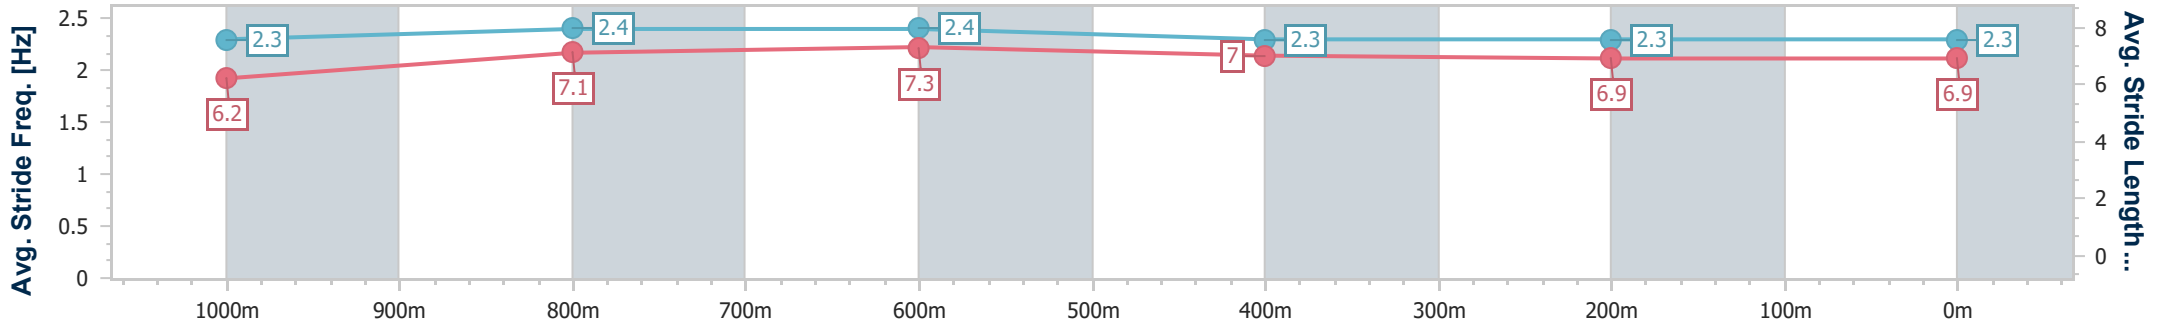

Horse/Jockey Name	Barker
Final Rank	7
Fastest Section Time (Section)	0:10.58 (1000m)
Top Speed [km/h] (Section)	69.2 (1000m)
Race State	Finished

Doomben QLD Professional
Race 3: SEASONS GREETINGS FROM BRC QTIS Three-Year-Old Maiden Plate - 1200m
20 December 2023 - 14:22
Track Rating: Good 3, Weather: Fine, Rail Position: +9m Entire

BRISBANE
RACING CLUB

Section	Overall	1000m	800m	600m	400m	200m
Section Times	1:10.76 [7] (0:13.65)	0:57.11 [4] (0:10.58)	0:46.53 [5] (0:11.25)	0:35.28 [6] (0:11.55)	0:23.73 [5] (0:11.52)	0:12.21 [5] (0:12.21)
Average Speed [km/h]	52.6	68.1	64.0	63.1	63.0	58.7
Top Speed [km/h]	69.2	69.2	66.1	65.0	63.6	61.4
Avg. Dist. to Rail [m]	0.7	0.7	0.6	1.8	3.7	5.5
Avg. Stride Freq. [Hz]	2.3	2.4	2.4	2.3	2.3	2.3
Avg. Stride Length [m]	6.2	7.1	7.3	7.0	6.9	6.9

- [ ] Ranking at each section and finish
- -.-.- No data available at this section
- NA No data available