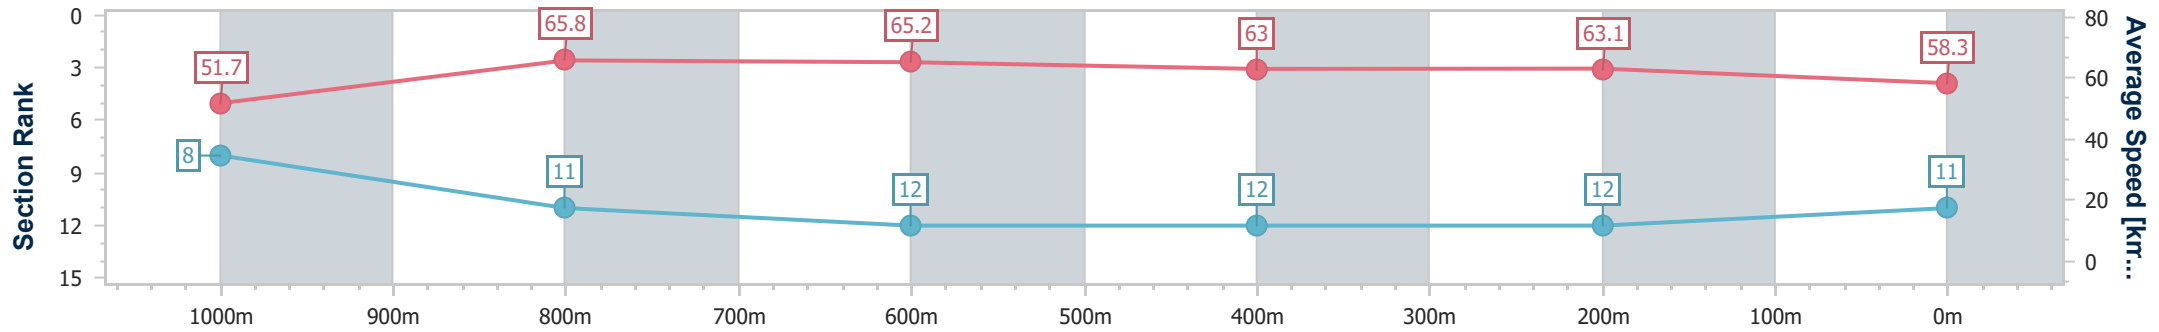

Horse/Jockey Name	The Hippy
Final Rank	11
Fastest Section Time (Section)	0:11.01 (1000m)
Top Speed [km/h] (Section)	67.5 (1000m)
Race State	Finished

Doomben QLD Professional
Race 3: SEASONS GREETINGS FROM BRC QTIS Three-Year-Old Maiden Plate - 1200m
20 December 2023 - 14:22
Track Rating: Good 3, Weather: Fine, Rail Position: +9m Entire

BRISBANE
RACING CLUB

Section	Overall	1000m	800m	600m	400m	200m
Section Times	1:11.56 [11] (0:13.95)	0:57.61 [8] (0:11.01)	0:46.60 [11] (0:11.14)	0:35.46 [12] (0:11.64)	0:23.82 [12] (0:11.48)	0:12.34 [12] (0:12.34)
Average Speed [km/h]	51.7	65.8	65.2	63.0	63.1	58.3
Top Speed [km/h]	65.7	67.5	66.7	65.4	64.4	61.4
Avg. Dist. to Rail [m]	5.3	2.4	2.4	3.2	2.0	1.2
Avg. Stride Freq. [Hz]	2.3	2.3	2.4	2.3	2.3	2.3
Avg. Stride Length [m]	6.3	7.8	7.7	7.5	7.5	7.2

- [ ] Ranking at each section and finish
- -.-.- No data available at this section
- NA No data available