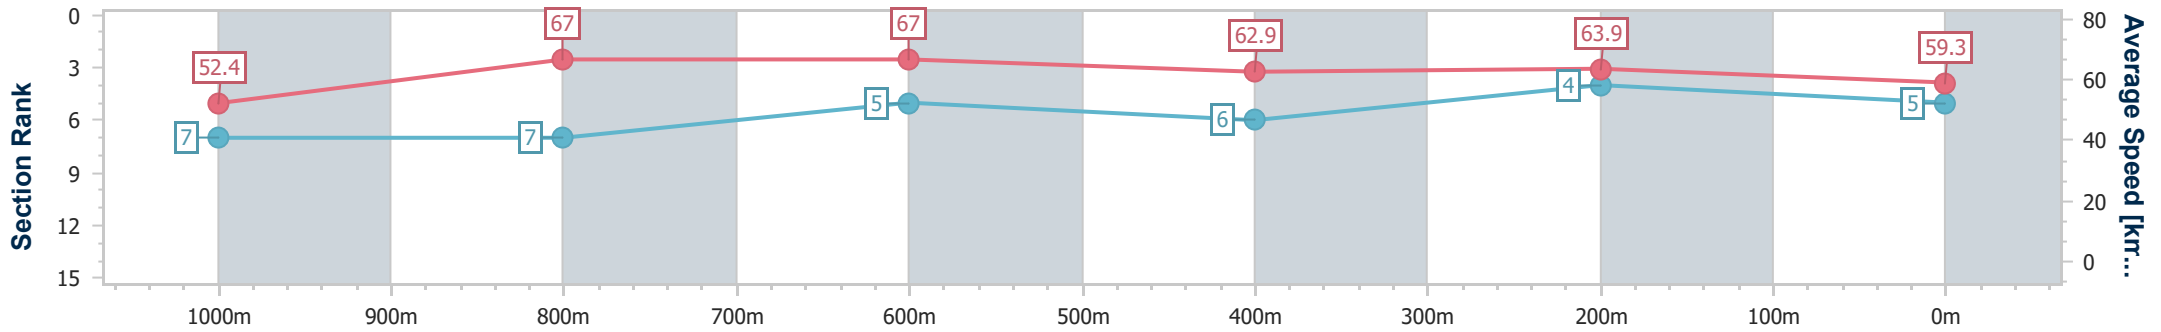

Horse/Jockey Name	Cailin Alainn
Final Rank	5
Fastest Section Time (Section)	0:10.75 (1000m)
Top Speed [km/h] (Section)	68.3 (800m)
Race State	Finished

Doomben QLD Professional
Race 3: SEASONS GREETINGS FROM BRC QTIS Three-Year-Old Maiden Plate - 1200m
20 December 2023 - 14:22
Track Rating: Good 3, Weather: Fine, Rail Position: +9m Entire

BRISBANE
RACING CLUB

Section	Overall	1000m	800m	600m	400m	200m
Section Times	1:10.64 [5] (0:13.69)	0:56.95 [7] (0:10.75)	0:46.20 [7] (0:10.89)	0:35.31 [5] (0:11.78)	0:23.53 [6] (0:11.38)	0:12.15 [4] (0:12.15)
Average Speed [km/h]	52.4	67.0	67.0	62.9	63.9	59.3
Top Speed [km/h]	66.7	68.2	68.3	64.6	65.4	62.0
Avg. Dist. to Rail [m]	2.9	0.5	2.9	5.0	5.1	4.1
Avg. Stride Freq. [Hz]	2.4	2.5	2.5	2.4	2.5	2.4
Avg. Stride Length [m]	6.1	7.4	7.3	7.2	7.2	6.8

- [ ] Ranking at each section and finish
- -.-.- No data available at this section
- NA No data available