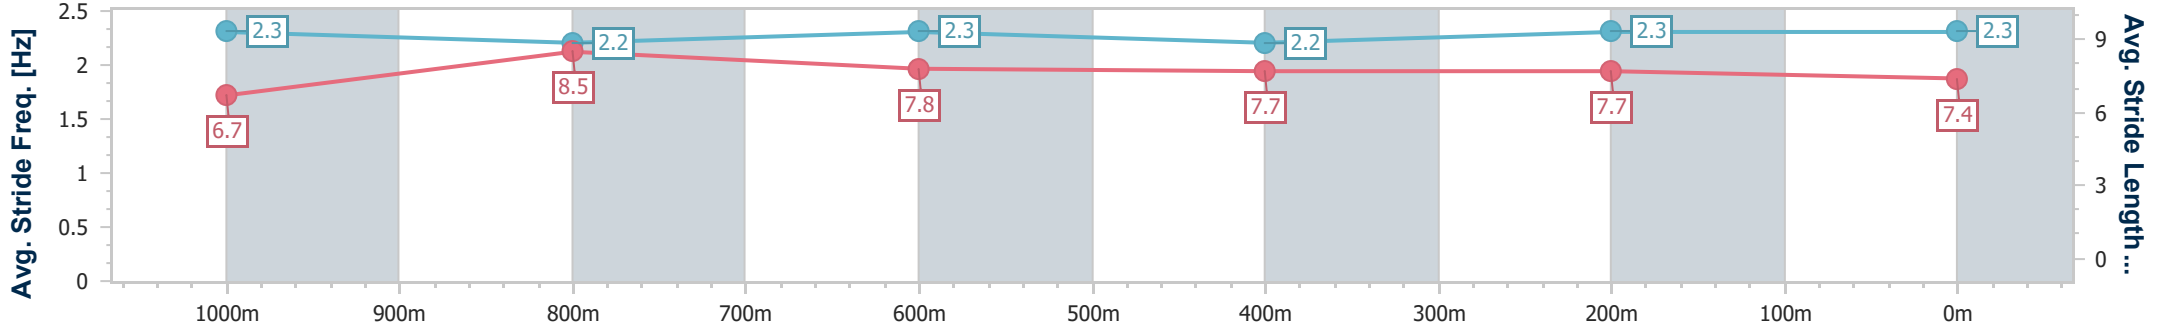

BRISBANE  
RACING CLUB

Section	Overall	1000m	800m	600m	400m	200m
Section Times	1:09.65 [1] (0:13.33)	0:56.32 [1] (0:10.49)	0:45.83 [1] (0:11.05)	0:34.78 [1] (0:11.80)	0:22.98 [3] (0:11.18)	0:11.80 [2] (0:11.80)
Average Speed [km/h]	53.9	68.5	65.2	61.6	64.4	60.9
Top Speed [km/h]	69.8	70.3	67.7	63.3	66.1	64.3
Avg. Dist. to Rail [m]	5.7	1.1	0.6	1.4	0.7	0.5
Avg. Stride Freq. [Hz]	2.3	2.2	2.3	2.2	2.3	2.3
Avg. Stride Length [m]	6.7	8.5	7.8	7.7	7.7	7.4