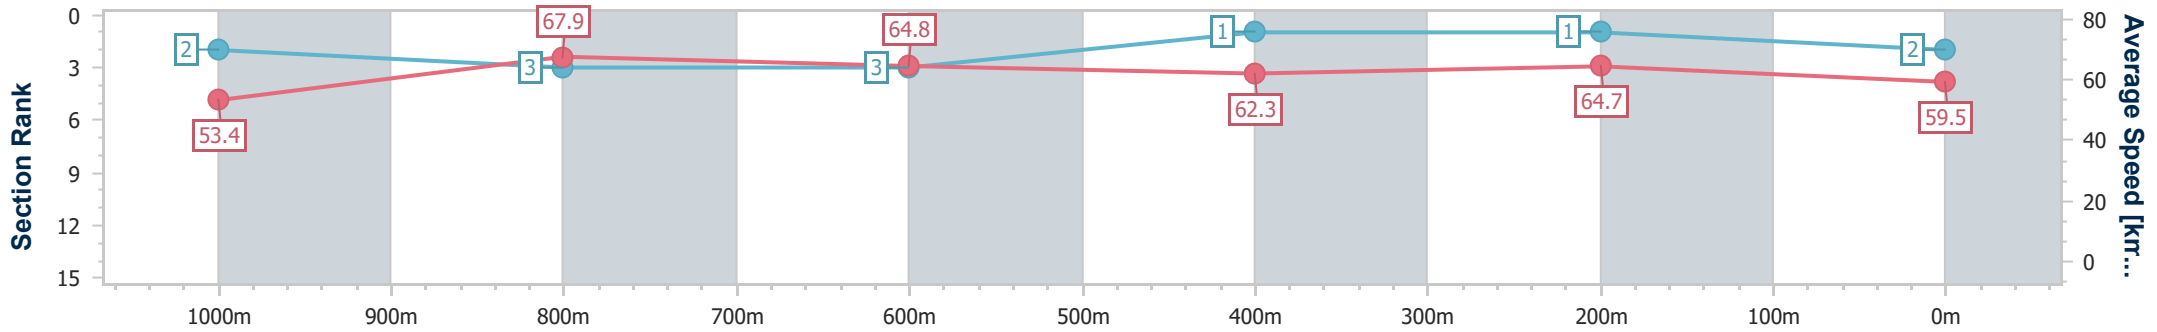

Horse/Jockey Name	Big Demeanor
Final Rank	2
Fastest Section Time (Section)	0:10.58 (1000m)
Top Speed [km/h] (Section)	68.9 (1000m)
Race State	Finished

Doomben QLD Professional
Race 3: SEASONS GREETINGS FROM BRC QTIS Three-Year-Old Maiden Plate - 1200m
20 December 2023 - 14:22
Track Rating: Good 3, Weather: Fine, Rail Position: +9m Entire

BRISBANE
RACING CLUB

Section	Overall	1000m	800m	600m	400m	200m
Section Times	1:09.79 [2] (0:13.48)	0:56.31 [2] (0:10.58)	0:45.73 [3] (0:11.07)	0:34.66 [3] (0:11.46)	0:23.20 [1] (0:11.13)	0:12.07 [1] (0:12.07)
Average Speed [km/h]	53.4	67.9	64.8	62.3	64.7	59.5
Top Speed [km/h]	68.6	68.9	66.7	63.4	66.1	63.8
Avg. Dist. to Rail [m]	2.3	0.5	1.2	1.2	0.6	1.0
Avg. Stride Freq. [Hz]	2.4	2.5	2.4	2.4	2.5	2.4
Avg. Stride Length [m]	6.2	7.4	7.5	7.3	7.2	6.8

- [ ] Ranking at each section and finish
- -.-.- No data available at this section
- NA No data available