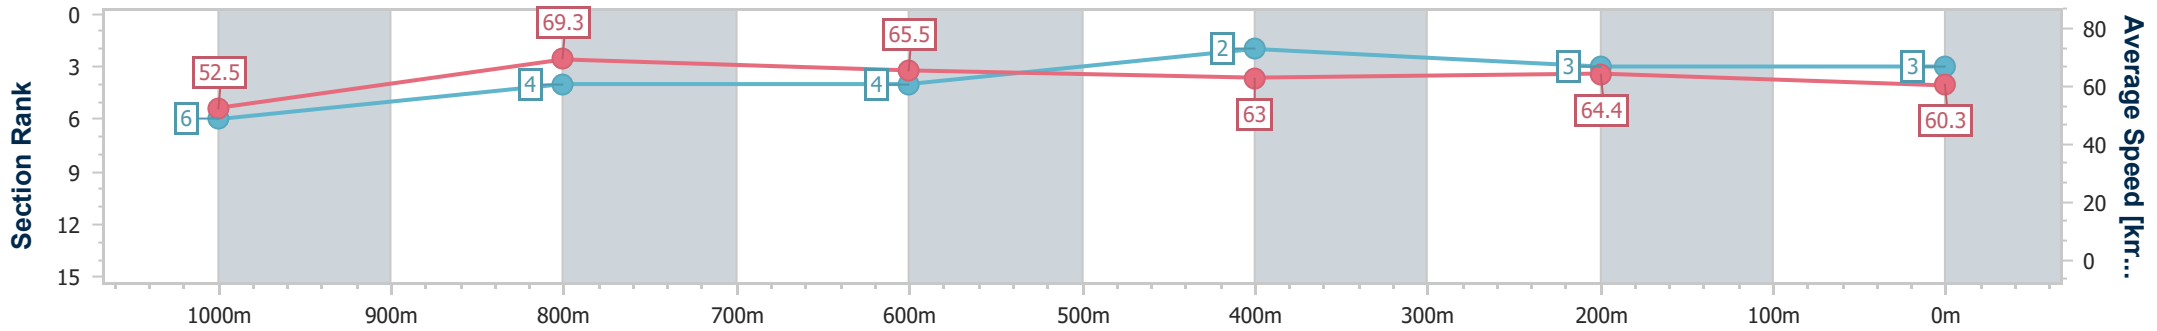

Horse/Jockey Name	Winning Edition
Final Rank	3
Fastest Section Time (Section)	0:10.46 (1000m)
Top Speed [km/h] (Section)	71.2 (1000m)
Race State	Finished

Doomben QLD Professional
Race 3: SEASONS GREETINGS FROM BRC QTIS Three-Year-Old Maiden Plate - 1200m
20 December 2023 - 14:22
Track Rating: Good 3, Weather: Fine, Rail Position: +9m Entire

BRISBANE
RACING CLUB

Section	Overall	1000m	800m	600m	400m	200m
Section Times	1:09.84 [3] (0:13.68)	0:56.16 [6] (0:10.46)	0:45.70 [4] (0:11.04)	0:34.66 [4] (0:11.49)	0:23.17 [2] (0:11.20)	0:11.97 [3] (0:11.97)
Average Speed [km/h]	52.5	69.3	65.5	63.0	64.4	60.3
Top Speed [km/h]	69.3	71.2	68.0	64.6	65.8	63.5
Avg. Dist. to Rail [m]	2.9	2.2	0.9	1.1	0.9	0.4
Avg. Stride Freq. [Hz]	2.3	2.4	2.3	2.3	2.3	2.3
Avg. Stride Length [m]	6.4	7.9	7.9	7.8	7.6	7.3

- [ ] Ranking at each section and finish
- -.-.- No data available at this section
- NA No data available