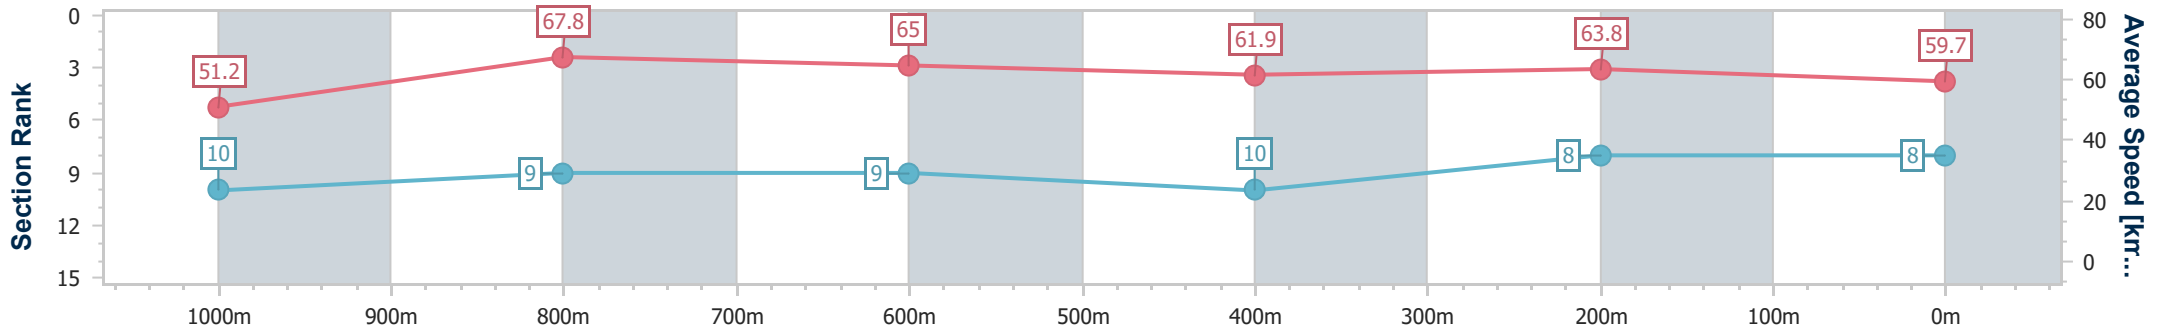

Horse/Jockey Name	Rupert's Jewell
Final Rank	8
Fastest Section Time (Section)	0:10.63 (1000m)
Top Speed [km/h] (Section)	68.3 (1000m)
Race State	Finished

Doomben QLD Professional
Race 3: SEASONS GREETINGS FROM BRC QTIS Three-Year-Old Maiden Plate - 1200m
20 December 2023 - 14:22
Track Rating: Good 3, Weather: Fine, Rail Position: +9m Entire

BRISBANE
RACING CLUB

Section	Overall	1000m	800m	600m	400m	200m
Section Times	1:10.76 [8] (0:14.03)	0:56.73 [10] (0:10.63)	0:46.10 [9] (0:11.09)	0:35.01 [9] (0:11.67)	0:23.34 [10] (0:11.29)	0:12.05 [8] (0:12.05)
Average Speed [km/h]	51.2	67.8	65.0	61.9	63.8	59.7
Top Speed [km/h]	67.9	68.3	67.6	64.2	66.2	63.4
Avg. Dist. to Rail [m]	1.9	0.4	0.9	1.1	0.5	1.0
Avg. Stride Freq. [Hz]	2.4	2.5	2.4	2.4	2.4	2.4
Avg. Stride Length [m]	6.1	7.5	7.3	7.2	7.3	6.9

- [ ] Ranking at each section and finish
- -.-.- No data available at this section
- NA No data available