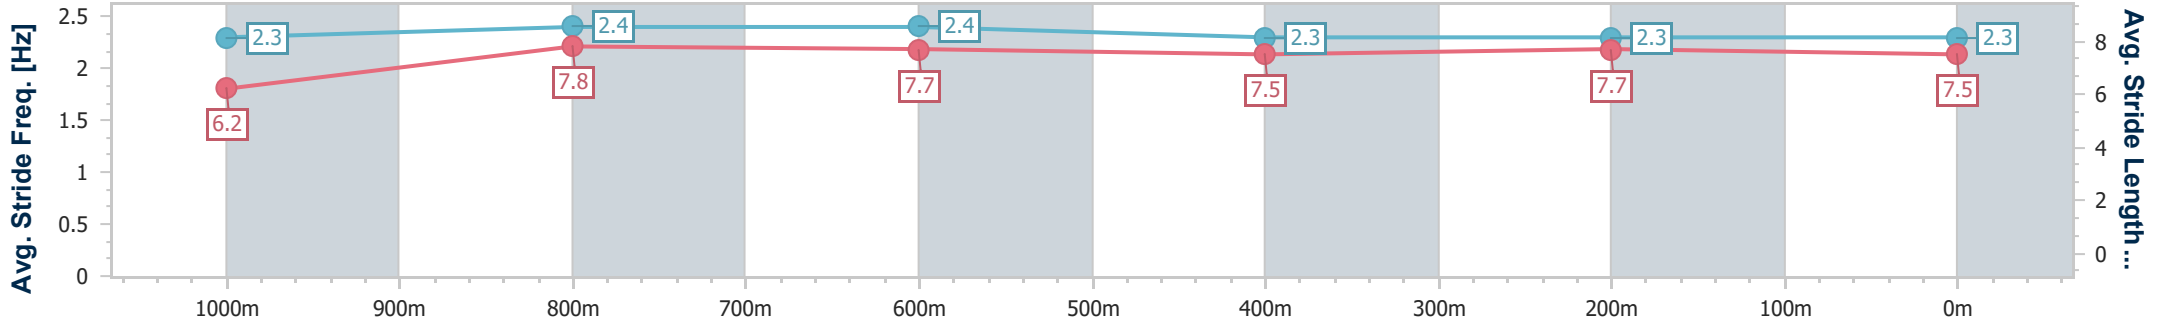

Horse/Jockey Name	Prairie Legend
Final Rank	4
Fastest Section Time (Section)	0:10.67 (1000m)
Top Speed [km/h] (Section)	68.0 (1000m)
Race State	Finished

Doomben QLD Professional
Race 3: SEASONS GREETINGS FROM BRC QTIS Three-Year-Old Maiden Plate - 1200m
20 December 2023 - 14:22
Track Rating: Good 3, Weather: Fine, Rail Position: +9m Entire

BRISBANE
RACING CLUB

Section	Overall	1000m	800m	600m	400m	200m
Section Times	1:10.55 [4] (0:14.32)	0:56.23 [12] (0:10.67)	0:45.56 [12] (0:10.96)	0:34.60 [11] (0:11.69)	0:22.91 [11] (0:11.15)	0:11.76 [10] (0:11.76)
Average Speed [km/h]	50.4	67.4	65.5	62.1	64.4	61.1
Top Speed [km/h]	67.0	68.0	67.7	62.8	65.8	64.1
Avg. Dist. to Rail [m]	5.5	0.9	0.6	1.4	0.7	2.2
Avg. Stride Freq. [Hz]	2.3	2.4	2.4	2.3	2.3	2.3
Avg. Stride Length [m]	6.2	7.8	7.7	7.5	7.7	7.5

- [ ] Ranking at each section and finish
- -.-.- No data available at this section
- NA No data available