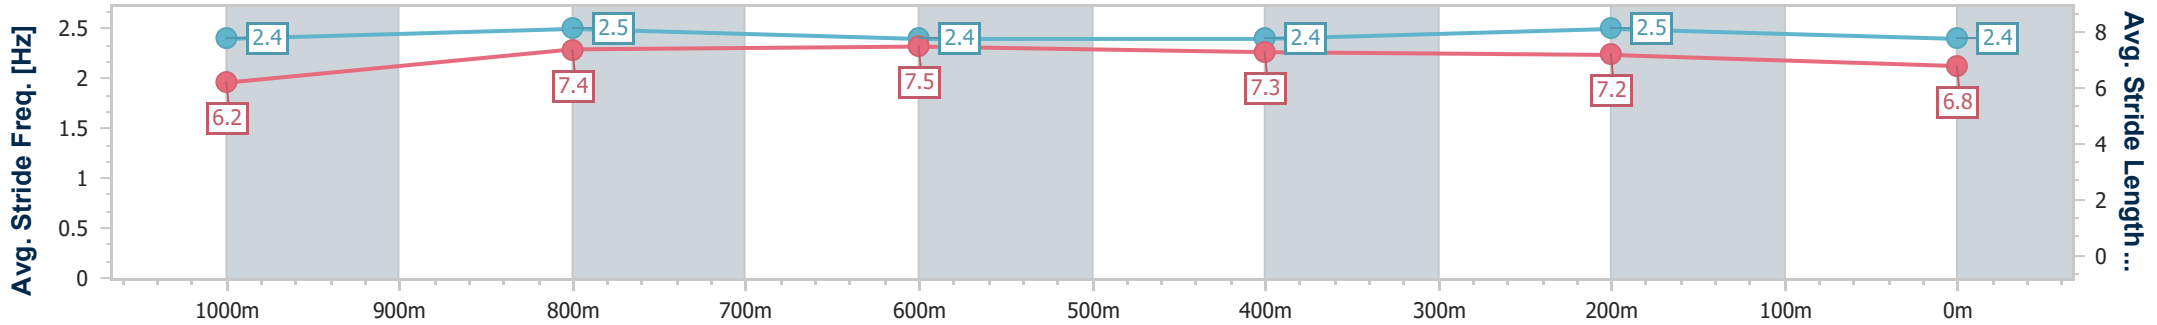

Horse/Jockey Name	Big Demeanor
Final Rank	2
Fastest Section Time (Section)	0:10.58 (1000m)
Top Speed [km/h] (Section)	68.9 (1000m)
Race State	Finished

Doomben QLD Professional
Race 3: SEASONS GREETINGS FROM BRC QTIS Three-Year-Old Maiden Plate - 1200m
20 December 2023 - 14:22
Track Rating: Good 3, Weather: Fine, Rail Position: +9m Entire

BRISBANE
RACING CLUB

Section	Overall	1000m	800m	600m	400m	200m
Section Times	1:09.79 [2] (0:13.48)	0:56.31 [2] (0:10.58)	0:45.73 [3] (0:11.07)	0:34.66 [3] (0:11.46)	0:23.20 [1] (0:11.13)	0:12.07 [1] (0:12.07)
Average Speed [km/h]	53.4	67.9	64.8	62.3	64.7	59.5
Top Speed [km/h]	68.6	68.9	66.7	63.4	66.1	63.8
Avg. Dist. to Rail [m]	2.3	0.5	1.2	1.2	0.6	1.0
Avg. Stride Freq. [Hz]	2.4	2.5	2.4	2.4	2.5	2.4
Avg. Stride Length [m]	6.2	7.4	7.5	7.3	7.2	6.8

- [ ] Ranking at each section and finish
- -.-.- No data available at this section
- NA No data available