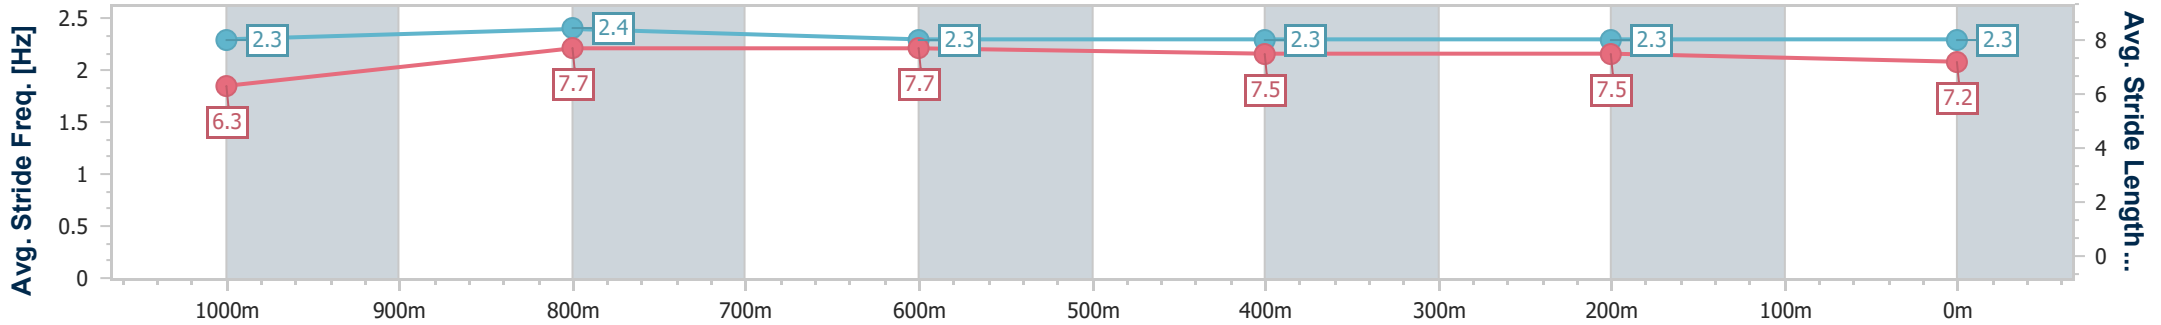

Horse/Jockey Name	Above The World
Final Rank	6
Fastest Section Time (Section)	0:10.71 (1000m)
Top Speed [km/h] (Section)	70.0 (1000m)
Race State	Finished

Doomben QLD Professional
Race 3: SEASONS GREETINGS FROM BRC QTIS Three-Year-Old Maiden Plate - 1200m
20 December 2023 - 14:22
Track Rating: Good 3, Weather: Fine, Rail Position: +9m Entire

BRISBANE
RACING CLUB

Section	Overall	1000m	800m	600m	400m	200m
Section Times	1:10.65 [6] (0:13.66)	0:56.99 [5] (0:10.71)	0:46.28 [6] (0:11.18)	0:35.10 [7] (0:11.60)	0:23.50 [7] (0:11.42)	0:12.08 [6] (0:12.08)
Average Speed [km/h]	52.9	67.2	64.5	61.9	62.9	59.6
Top Speed [km/h]	69.9	70.0	65.6	63.5	64.0	61.8
Avg. Dist. to Rail [m]	1.9	0.9	0.3	0.6	1.0	0.3
Avg. Stride Freq. [Hz]	2.3	2.4	2.3	2.3	2.3	2.3
Avg. Stride Length [m]	6.3	7.7	7.7	7.5	7.5	7.2

- [ ] Ranking at each section and finish
- -.-.- No data available at this section
- NA No data available