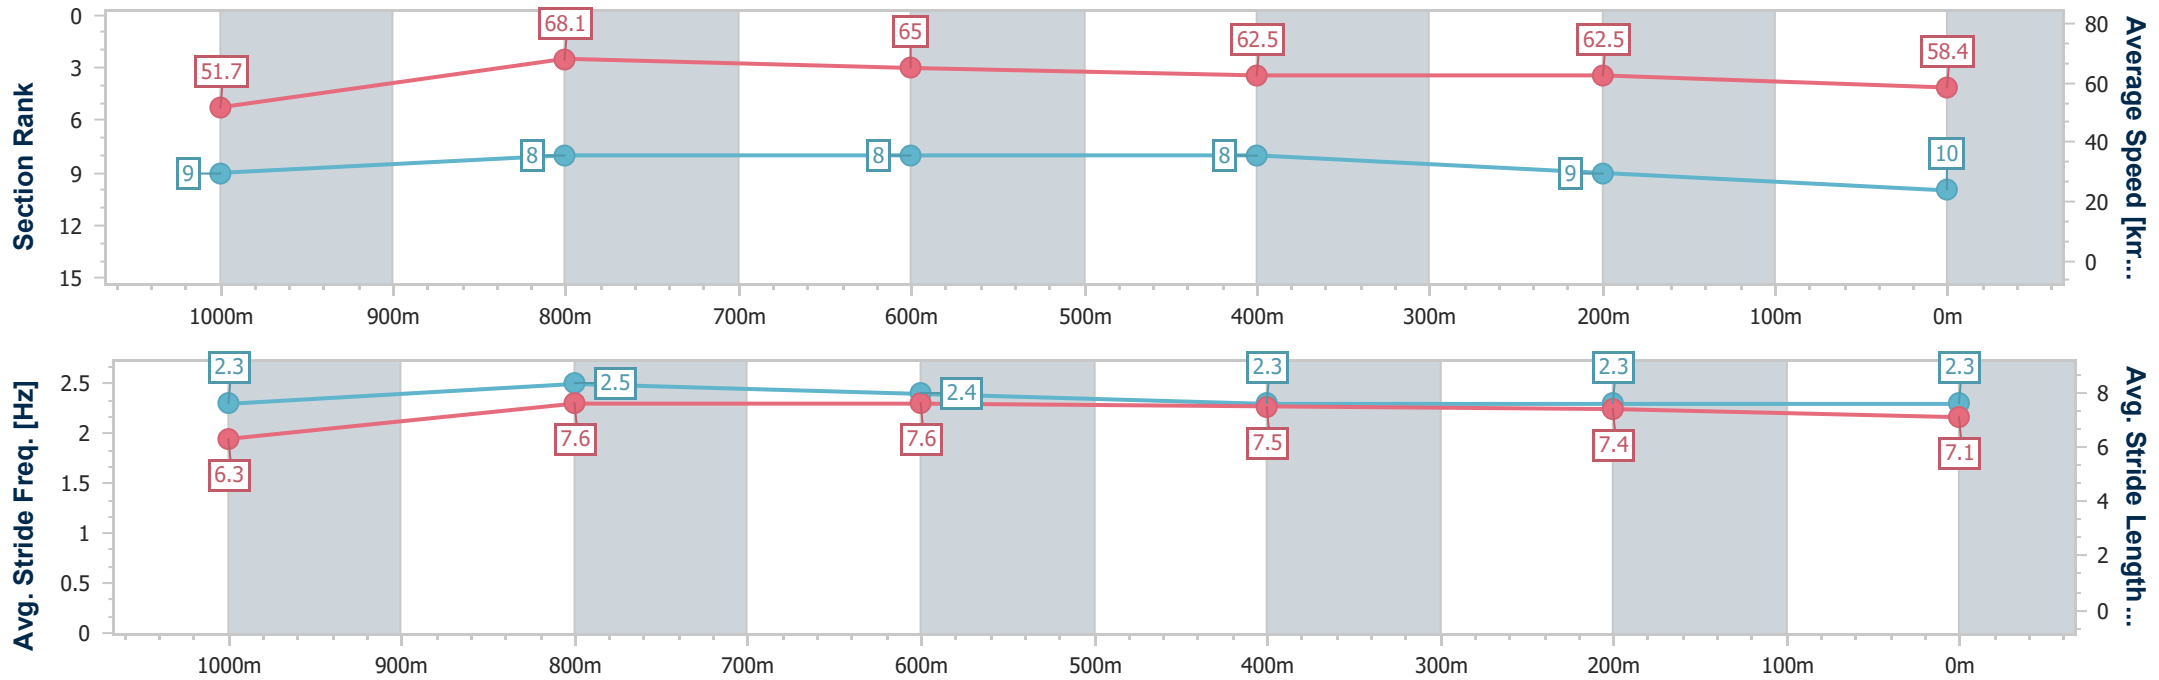

Horse/Jockey Name	Shekinah
Final Rank	10
Fastest Section Time (Section)	0:10.57 (1000m)
Top Speed [km/h] (Section)	69.5 (1000m)
Race State	Finished

Doomben QLD Professional
Race 3: SEASONS GREETINGS FROM BRC QTIS Three-Year-Old Maiden Plate - 1200m
20 December 2023 - 14:22
Track Rating: Good 3, Weather: Fine, Rail Position: +9m Entire

BRISBANE
RACING CLUB

Section	Overall	1000m	800m	600m	400m	200m
Section Times	1:11.08 [10] (0:13.98)	0:57.10 [9] (0:10.57)	0:46.53 [8] (0:11.05)	0:35.48 [8] (0:11.60)	0:23.88 [8] (0:11.52)	0:12.36 [9] (0:12.36)
Average Speed [km/h]	51.7	68.1	65.0	62.5	62.5	58.4
Top Speed [km/h]	68.9	69.5	68.0	64.2	63.8	60.6
Avg. Dist. to Rail [m]	4.6	0.9	0.4	0.9	2.6	3.0
Avg. Stride Freq. [Hz]	2.3	2.5	2.4	2.3	2.3	2.3
Avg. Stride Length [m]	6.3	7.6	7.6	7.5	7.4	7.1

- [ ] Ranking at each section and finish
- -.-.- No data available at this section
- NA No data available