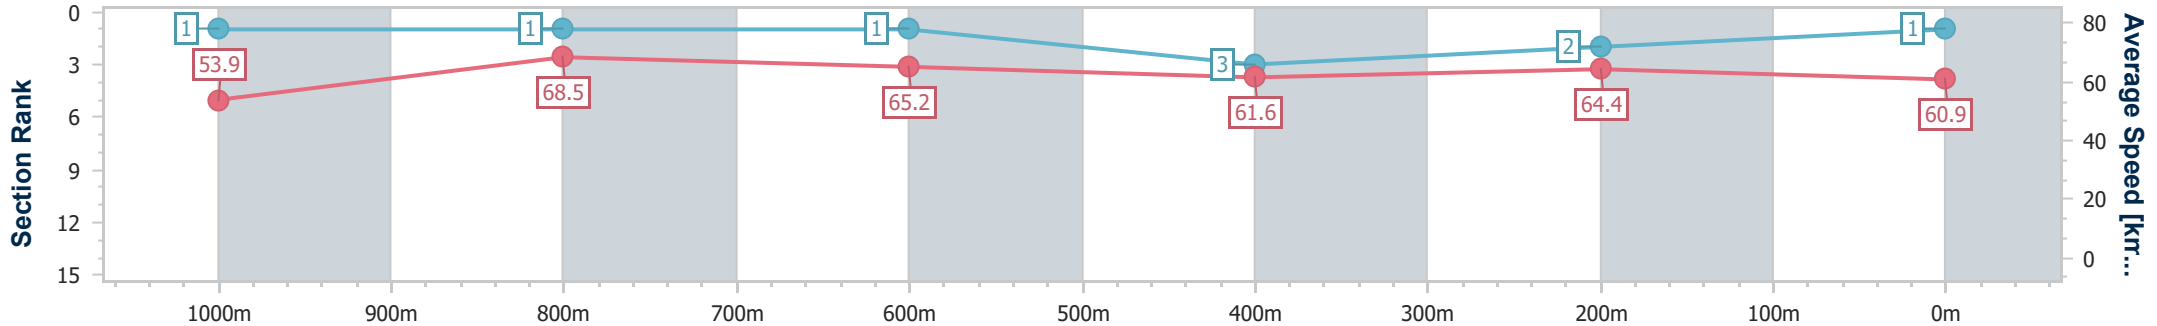

BRISBANE  
RACING CLUB

Section	Overall	1000m	800m	600m	400m	200m
Section Times	1:09.65 [1] (0:13.33)	0:56.32 [1] (0:10.49)	0:45.83 [1] (0:11.05)	0:34.78 [1] (0:11.80)	0:22.98 [3] (0:11.18)	0:11.80 [2] (0:11.80)
Average Speed [km/h]	53.9	68.5	65.2	61.6	64.4	60.9
Top Speed [km/h]	69.8	70.3	67.7	63.3	66.1	64.3
Avg. Dist. to Rail [m]	5.7	1.1	0.6	1.4	0.7	0.5
Avg. Stride Freq. [Hz]	2.3	2.2	2.3	2.2	2.3	2.3
Avg. Stride Length [m]	6.7	8.5	7.8	7.7	7.7	7.4