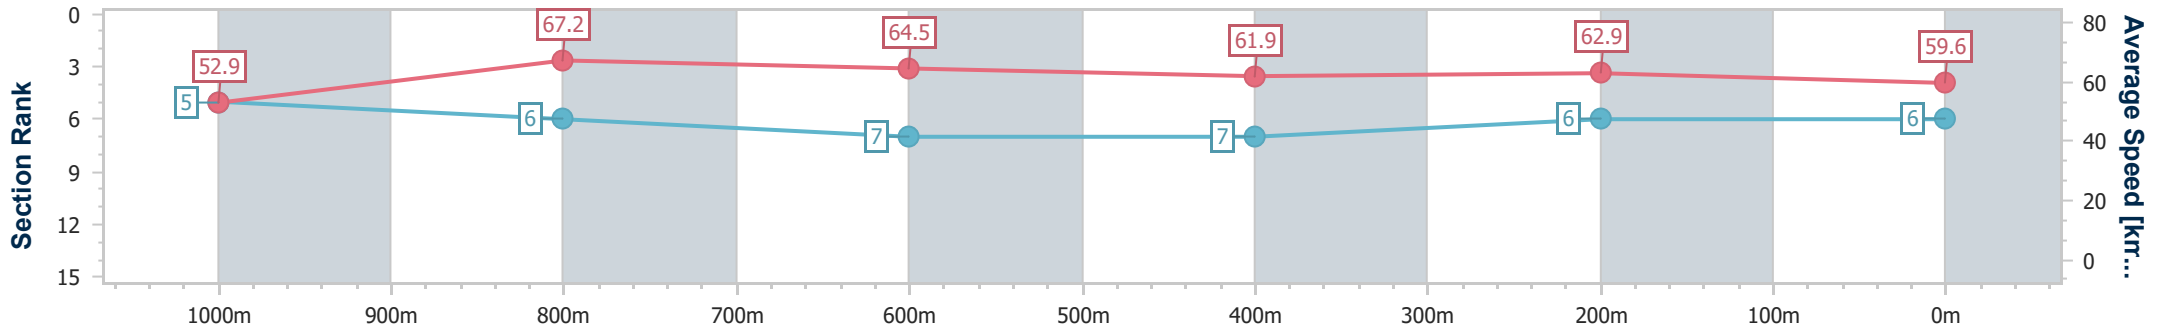

Horse/Jockey Name	Above The World
Final Rank	6
Fastest Section Time (Section)	0:10.71 (1000m)
Top Speed [km/h] (Section)	70.0 (1000m)
Race State	Finished

Doomben QLD Professional
Race 3: SEASONS GREETINGS FROM BRC QTIS Three-Year-Old Maiden Plate - 1200m
20 December 2023 - 14:22
Track Rating: Good 3, Weather: Fine, Rail Position: +9m Entire

BRISBANE
RACING CLUB

Section	Overall	1000m	800m	600m	400m	200m
Section Times	1:10.65 [6] (0:13.66)	0:56.99 [5] (0:10.71)	0:46.28 [6] (0:11.18)	0:35.10 [7] (0:11.60)	0:23.50 [7] (0:11.42)	0:12.08 [6] (0:12.08)
Average Speed [km/h]	52.9	67.2	64.5	61.9	62.9	59.6
Top Speed [km/h]	69.9	70.0	65.6	63.5	64.0	61.8
Avg. Dist. to Rail [m]	1.9	0.9	0.3	0.6	1.0	0.3
Avg. Stride Freq. [Hz]	2.3	2.4	2.3	2.3	2.3	2.3
Avg. Stride Length [m]	6.3	7.7	7.7	7.5	7.5	7.2

- [ ] Ranking at each section and finish
- -.-.- No data available at this section
- NA No data available