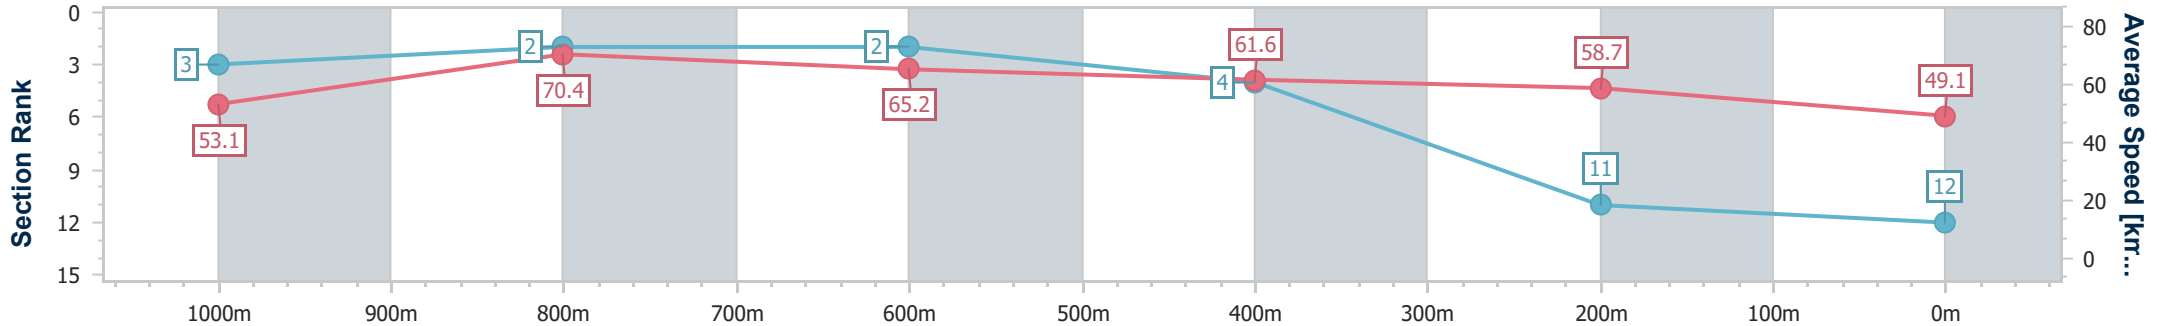

Horse/Jockey Name	Pontypridd
Final Rank	12
Fastest Section Time (Section)	0:10.27 (1000m)
Top Speed [km/h] (Section)	71.1 (1000m)
Race State	Finished

Doomben QLD Professional
Race 3: SEASONS GREETINGS FROM BRC QTIS Three-Year-Old Maiden Plate - 1200m
20 December 2023 - 14:22
Track Rating: Good 3, Weather: Fine, Rail Position: +9m Entire

BRISBANE
RACING CLUB

Section	Overall	1000m	800m	600m	400m	200m
Section Times	1:13.70 [12] (0:13.59)	1:00.11 [3] (0:10.27)	0:49.84 [2] (0:11.16)	0:38.68 [2] (0:11.78)	0:26.90 [4] (0:12.28)	0:14.62 [11] (0:14.62)
Average Speed [km/h]	53.1	70.4	65.2	61.6	58.7	49.1
Top Speed [km/h]	70.6	71.1	68.1	63.9	60.5	55.1
Avg. Dist. to Rail [m]	7.2	2.3	2.1	1.7	0.7	2.8
Avg. Stride Freq. [Hz]	2.4	2.6	2.4	2.4	2.3	2.2
Avg. Stride Length [m]	6.2	7.4	7.4	7.2	7.0	6.4

- [ ] Ranking at each section and finish
- -.-.- No data available at this section
- NA No data available