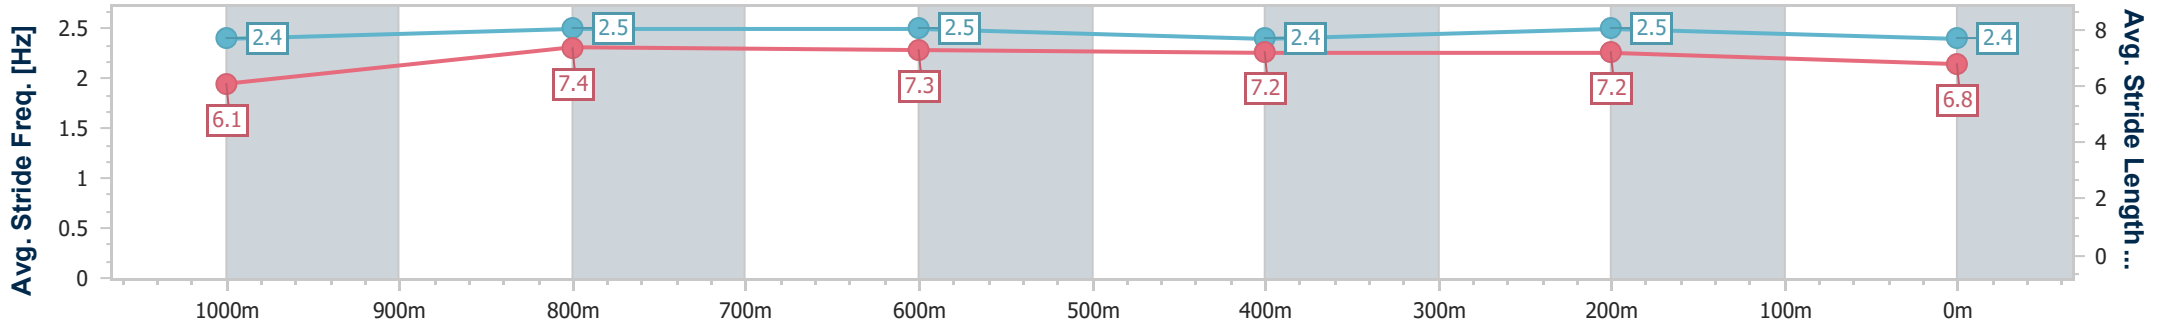

Horse/Jockey Name	Cailin Alainn
Final Rank	5
Fastest Section Time (Section)	0:10.75 (1000m)
Top Speed [km/h] (Section)	68.3 (800m)
Race State	Finished

Doomben QLD Professional
Race 3: SEASONS GREETINGS FROM BRC QTIS Three-Year-Old Maiden Plate - 1200m
20 December 2023 - 14:22
Track Rating: Good 3, Weather: Fine, Rail Position: +9m Entire

BRISBANE
RACING CLUB

Section	Overall	1000m	800m	600m	400m	200m
Section Times	1:10.64 [5] (0:13.69)	0:56.95 [7] (0:10.75)	0:46.20 [7] (0:10.89)	0:35.31 [5] (0:11.78)	0:23.53 [6] (0:11.38)	0:12.15 [4] (0:12.15)
Average Speed [km/h]	52.4	67.0	67.0	62.9	63.9	59.3
Top Speed [km/h]	66.7	68.2	68.3	64.6	65.4	62.0
Avg. Dist. to Rail [m]	2.9	0.5	2.9	5.0	5.1	4.1
Avg. Stride Freq. [Hz]	2.4	2.5	2.5	2.4	2.5	2.4
Avg. Stride Length [m]	6.1	7.4	7.3	7.2	7.2	6.8

- [ ] Ranking at each section and finish
- -.-.- No data available at this section
- NA No data available