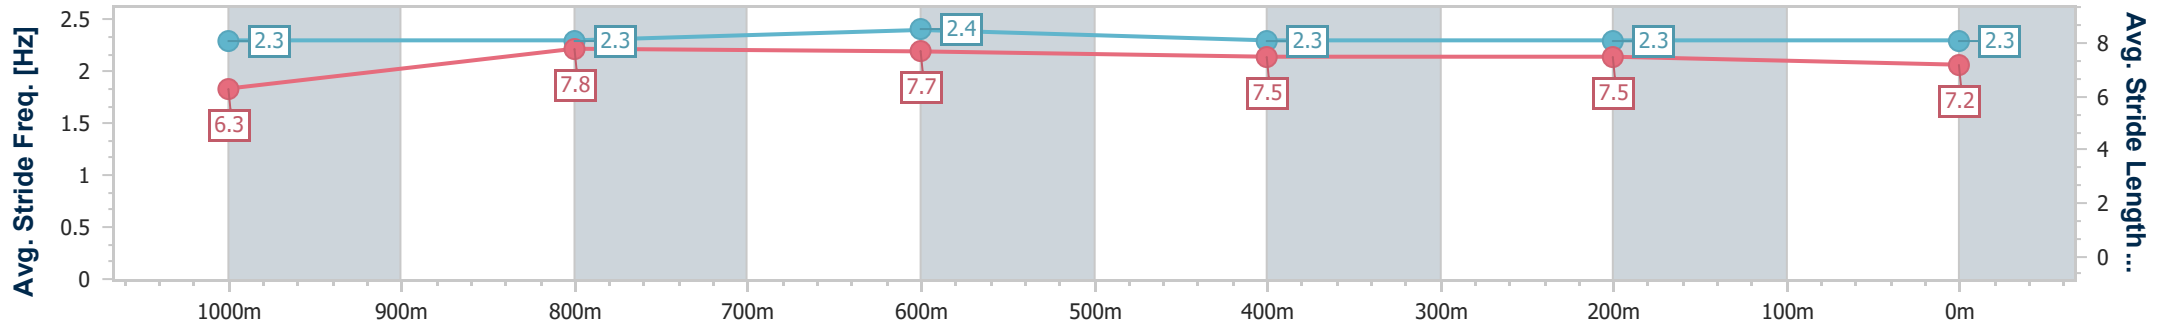

Horse/Jockey Name	The Hippy
Final Rank	11
Fastest Section Time (Section)	0:11.01 (1000m)
Top Speed [km/h] (Section)	67.5 (1000m)
Race State	Finished

Doomben QLD Professional
Race 3: SEASONS GREETINGS FROM BRC QTIS Three-Year-Old Maiden Plate - 1200m
20 December 2023 - 14:22
Track Rating: Good 3, Weather: Fine, Rail Position: +9m Entire

BRISBANE
RACING CLUB

Section	Overall	1000m	800m	600m	400m	200m
Section Times	1:11.56 [11] (0:13.95)	0:57.61 [8] (0:11.01)	0:46.60 [11] (0:11.14)	0:35.46 [12] (0:11.64)	0:23.82 [12] (0:11.48)	0:12.34 [12] (0:12.34)
Average Speed [km/h]	51.7	65.8	65.2	63.0	63.1	58.3
Top Speed [km/h]	65.7	67.5	66.7	65.4	64.4	61.4
Avg. Dist. to Rail [m]	5.3	2.4	2.4	3.2	2.0	1.2
Avg. Stride Freq. [Hz]	2.3	2.3	2.4	2.3	2.3	2.3
Avg. Stride Length [m]	6.3	7.8	7.7	7.5	7.5	7.2

- [ ] Ranking at each section and finish
- -.-.- No data available at this section
- NA No data available