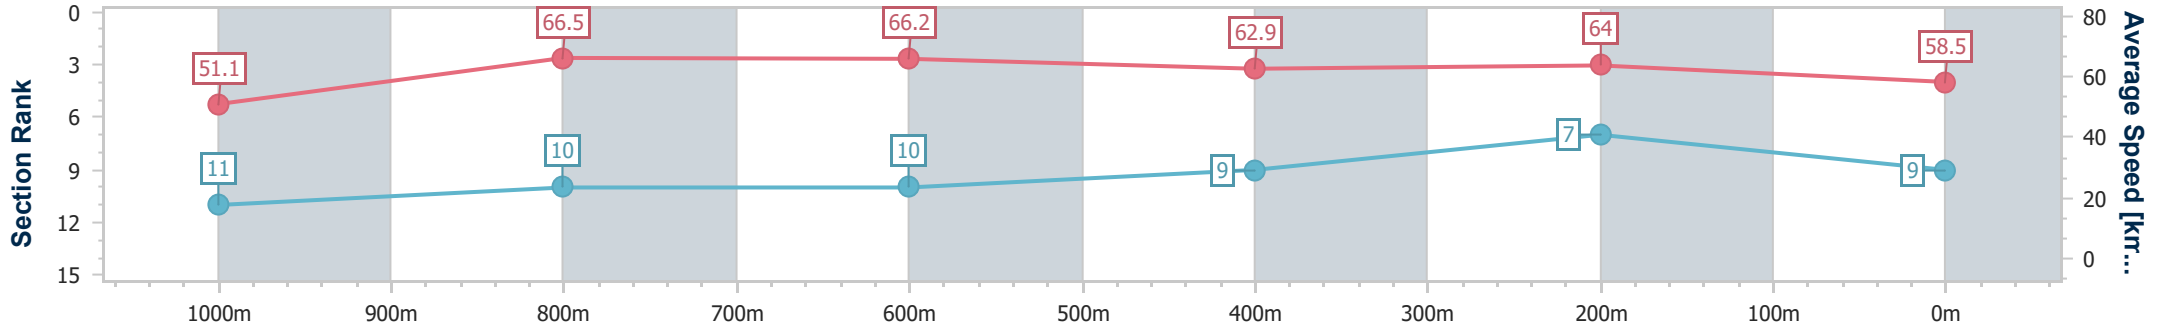

Horse/Jockey Name	Miss Miriam
Final Rank	9
Fastest Section Time (Section)	0:10.84 (1000m)
Top Speed [km/h] (Section)	68.6 (800m)
Race State	Finished

Doomben QLD Professional
Race 3: SEASONS GREETINGS FROM BRC QTIS Three-Year-Old Maiden Plate - 1200m
20 December 2023 - 14:22
Track Rating: Good 3, Weather: Fine, Rail Position: +9m Entire

BRISBANE
RACING CLUB

Section	Overall	1000m	800m	600m	400m	200m
Section Times	1:10.99 [9] (0:14.06)	0:56.93 [11] (0:10.84)	0:46.09 [10] (0:10.95)	0:35.14 [10] (0:11.54)	0:23.60 [9] (0:11.31)	0:12.29 [7] (0:12.29)
Average Speed [km/h]	51.1	66.5	66.2	62.9	64.0	58.5
Top Speed [km/h]	64.9	68.3	68.6	64.5	65.2	62.1
Avg. Dist. to Rail [m]	5.6	1.0	0.9	1.7	3.6	4.8
Avg. Stride Freq. [Hz]	2.3	2.4	2.4	2.3	2.4	2.3
Avg. Stride Length [m]	6.3	7.7	7.7	7.5	7.3	7.0

- [ ] Ranking at each section and finish
- -.-.- No data available at this section
- NA No data available