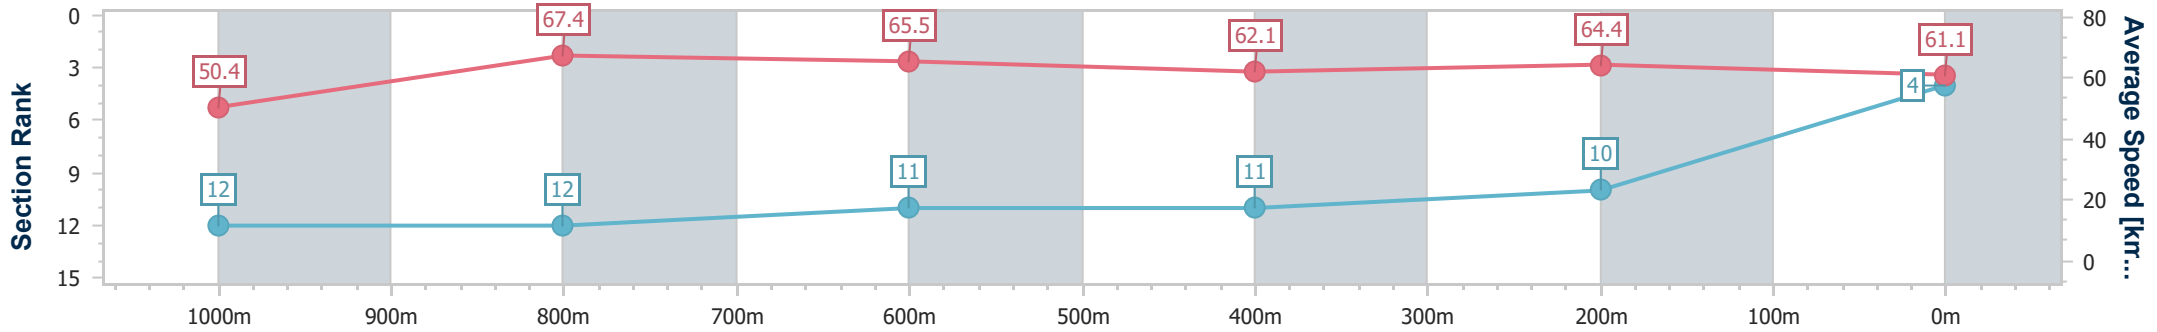

Horse/Jockey Name	Prairie Legend
Final Rank	4
Fastest Section Time (Section)	0:10.67 (1000m)
Top Speed [km/h] (Section)	68.0 (1000m)
Race State	Finished

Doomben QLD Professional
Race 3: SEASONS GREETINGS FROM BRC QTIS Three-Year-Old Maiden Plate - 1200m
20 December 2023 - 14:22
Track Rating: Good 3, Weather: Fine, Rail Position: +9m Entire

BRISBANE
RACING CLUB

Section	Overall	1000m	800m	600m	400m	200m
Section Times	1:10.55 [4] (0:14.32)	0:56.23 [12] (0:10.67)	0:45.56 [12] (0:10.96)	0:34.60 [11] (0:11.69)	0:22.91 [11] (0:11.15)	0:11.76 [10] (0:11.76)
Average Speed [km/h]	50.4	67.4	65.5	62.1	64.4	61.1
Top Speed [km/h]	67.0	68.0	67.7	62.8	65.8	64.1
Avg. Dist. to Rail [m]	5.5	0.9	0.6	1.4	0.7	2.2
Avg. Stride Freq. [Hz]	2.3	2.4	2.4	2.3	2.3	2.3
Avg. Stride Length [m]	6.2	7.8	7.7	7.5	7.7	7.5

- [ ] Ranking at each section and finish
- -.-.- No data available at this section
- NA No data available