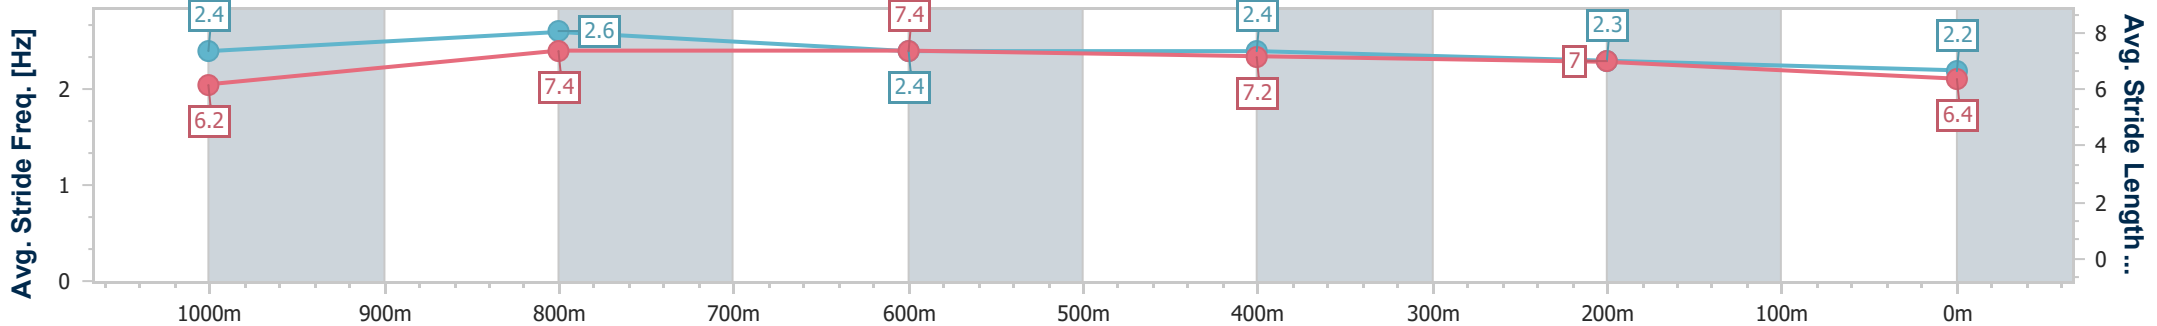

Horse/Jockey Name	Pontypridd
Final Rank	12
Fastest Section Time (Section)	0:10.27 (1000m)
Top Speed [km/h] (Section)	71.1 (1000m)
Race State	Finished

Doomben QLD Professional
Race 3: SEASONS GREETINGS FROM BRC QTIS Three-Year-Old Maiden Plate - 1200m
20 December 2023 - 14:22
Track Rating: Good 3, Weather: Fine, Rail Position: +9m Entire

BRISBANE
RACING CLUB

Section	Overall	1000m	800m	600m	400m	200m
Section Times	1:13.70 [12] (0:13.59)	1:00.11 [3] (0:10.27)	0:49.84 [2] (0:11.16)	0:38.68 [2] (0:11.78)	0:26.90 [4] (0:12.28)	0:14.62 [11] (0:14.62)
Average Speed [km/h]	53.1	70.4	65.2	61.6	58.7	49.1
Top Speed [km/h]	70.6	71.1	68.1	63.9	60.5	55.1
Avg. Dist. to Rail [m]	7.2	2.3	2.1	1.7	0.7	2.8
Avg. Stride Freq. [Hz]	2.4	2.6	2.4	2.4	2.3	2.2
Avg. Stride Length [m]	6.2	7.4	7.4	7.2	7.0	6.4

- [ ] Ranking at each section and finish
- -.-.- No data available at this section
- NA No data available