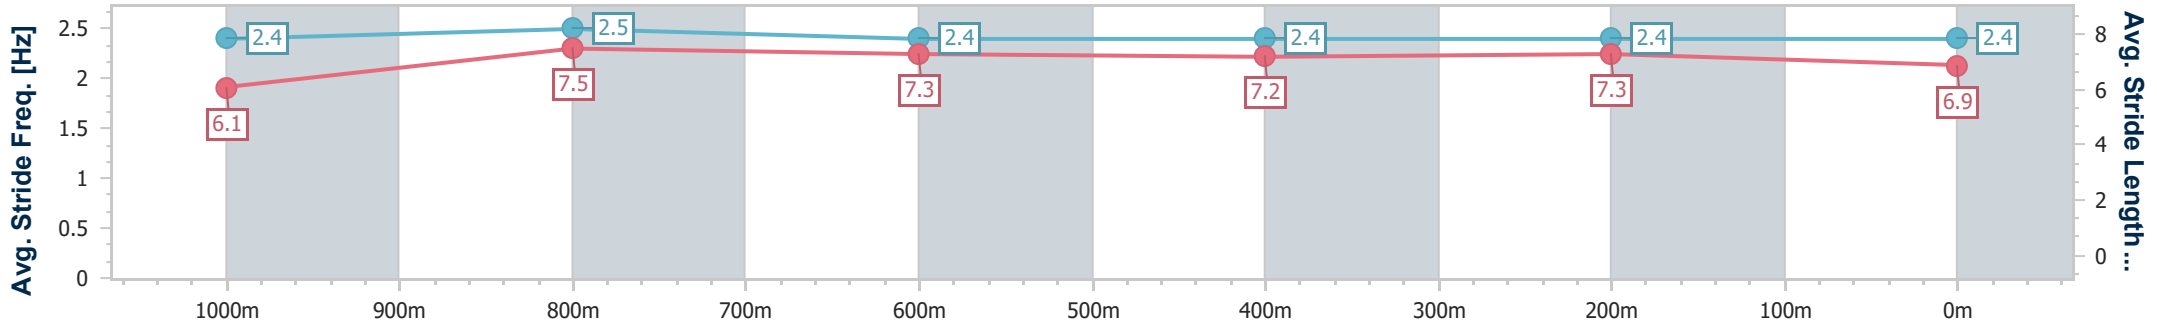

Horse/Jockey Name	Rupert's Jewell
Final Rank	8
Fastest Section Time (Section)	0:10.63 (1000m)
Top Speed [km/h] (Section)	68.3 (1000m)
Race State	Finished

Doomben QLD Professional
Race 3: SEASONS GREETINGS FROM BRC QTIS Three-Year-Old Maiden Plate - 1200m
20 December 2023 - 14:22
Track Rating: Good 3, Weather: Fine, Rail Position: +9m Entire

BRISBANE
RACING CLUB

Section	Overall	1000m	800m	600m	400m	200m
Section Times	1:10.76 [8] (0:14.03)	0:56.73 [10] (0:10.63)	0:46.10 [9] (0:11.09)	0:35.01 [9] (0:11.67)	0:23.34 [10] (0:11.29)	0:12.05 [8] (0:12.05)
Average Speed [km/h]	51.2	67.8	65.0	61.9	63.8	59.7
Top Speed [km/h]	67.9	68.3	67.6	64.2	66.2	63.4
Avg. Dist. to Rail [m]	1.9	0.4	0.9	1.1	0.5	1.0
Avg. Stride Freq. [Hz]	2.4	2.5	2.4	2.4	2.4	2.4
Avg. Stride Length [m]	6.1	7.5	7.3	7.2	7.3	6.9

- [ ] Ranking at each section and finish
- -.-.- No data available at this section
- NA No data available