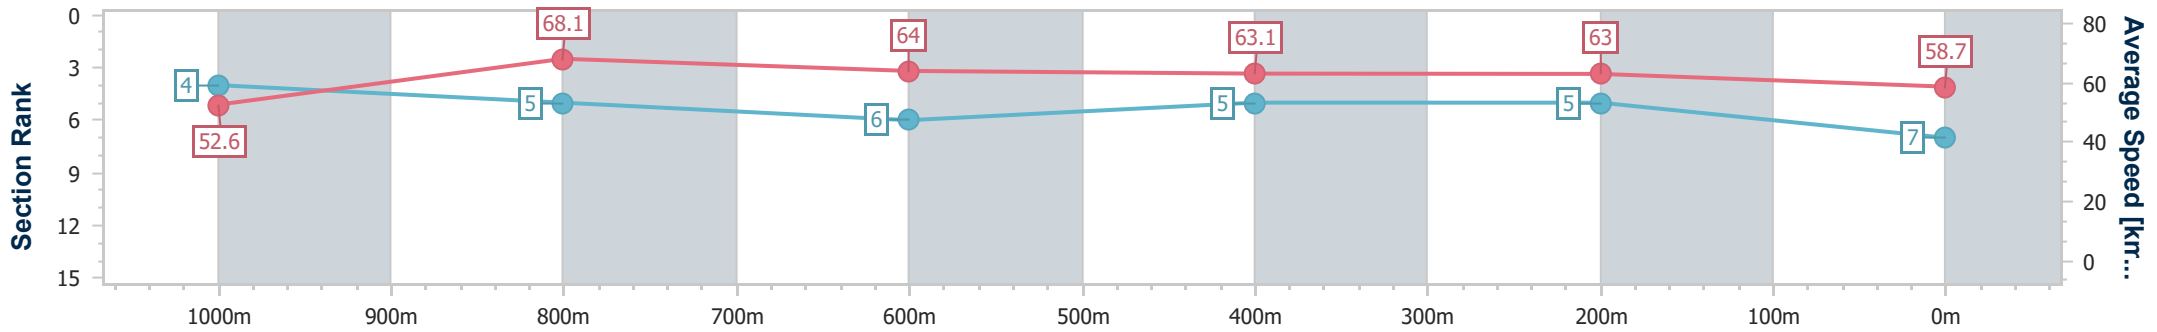

Horse/Jockey Name	Barker
Final Rank	7
Fastest Section Time (Section)	0:10.58 (1000m)
Top Speed [km/h] (Section)	69.2 (1000m)
Race State	Finished

Doomben QLD Professional
Race 3: SEASONS GREETINGS FROM BRC QTIS Three-Year-Old Maiden Plate - 1200m
20 December 2023 - 14:22
Track Rating: Good 3, Weather: Fine, Rail Position: +9m Entire

BRISBANE
RACING CLUB

Section	Overall	1000m	800m	600m	400m	200m
Section Times	1:10.76 [7] (0:13.65)	0:57.11 [4] (0:10.58)	0:46.53 [5] (0:11.25)	0:35.28 [6] (0:11.55)	0:23.73 [5] (0:11.52)	0:12.21 [5] (0:12.21)
Average Speed [km/h]	52.6	68.1	64.0	63.1	63.0	58.7
Top Speed [km/h]	69.2	69.2	66.1	65.0	63.6	61.4
Avg. Dist. to Rail [m]	0.7	0.7	0.6	1.8	3.7	5.5
Avg. Stride Freq. [Hz]	2.3	2.4	2.4	2.3	2.3	2.3
Avg. Stride Length [m]	6.2	7.1	7.3	7.0	6.9	6.9

- [ ] Ranking at each section and finish
- -.-.- No data available at this section
- NA No data available