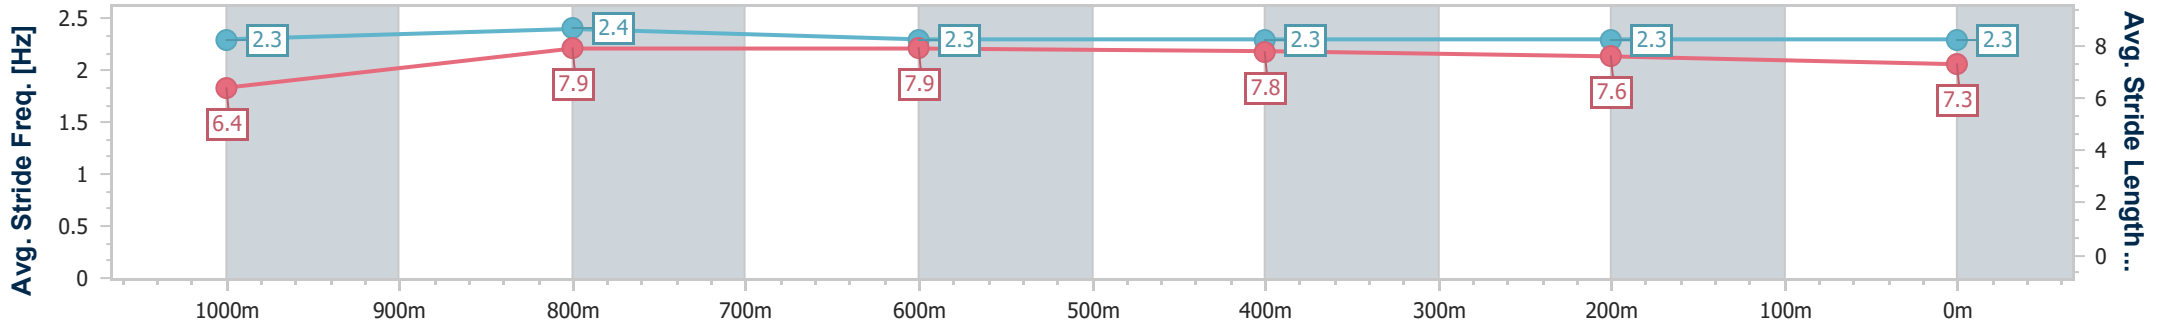

Horse/Jockey Name	Winning Edition
Final Rank	3
Fastest Section Time (Section)	0:10.46 (1000m)
Top Speed [km/h] (Section)	71.2 (1000m)
Race State	Finished

Doomben QLD Professional
Race 3: SEASONS GREETINGS FROM BRC QTIS Three-Year-Old Maiden Plate - 1200m
20 December 2023 - 14:22
Track Rating: Good 3, Weather: Fine, Rail Position: +9m Entire

BRISBANE
RACING CLUB

Section	Overall	1000m	800m	600m	400m	200m
Section Times	1:09.84 [3] (0:13.68)	0:56.16 [6] (0:10.46)	0:45.70 [4] (0:11.04)	0:34.66 [4] (0:11.49)	0:23.17 [2] (0:11.20)	0:11.97 [3] (0:11.97)
Average Speed [km/h]	52.5	69.3	65.5	63.0	64.4	60.3
Top Speed [km/h]	69.3	71.2	68.0	64.6	65.8	63.5
Avg. Dist. to Rail [m]	2.9	2.2	0.9	1.1	0.9	0.4
Avg. Stride Freq. [Hz]	2.3	2.4	2.3	2.3	2.3	2.3
Avg. Stride Length [m]	6.4	7.9	7.9	7.8	7.6	7.3

- [ ] Ranking at each section and finish
- -.-.- No data available at this section
- NA No data available