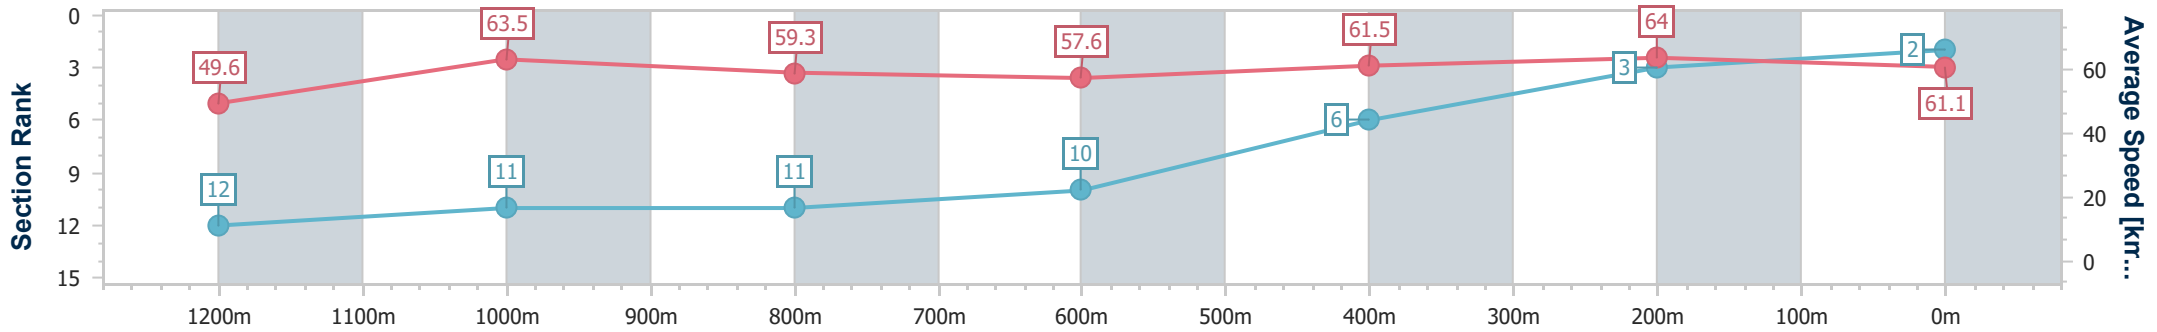

Horse/Jockey Name	Taupo Tiger
Final Rank	2
Fastest Section Time (Section)	0:11.23 (400m)
Top Speed [km/h] (Section)	65.5 (400m)
Race State	Finished

Sunshine Coast QLD Professional
Race 9: SUNSHINE COAST EQUINE VETERINARY CLINIC
BENCHMARK 60 Handicap - 1400m

17 December 2023 - 17:20

Track Rating: Soft 5, Weather: Overcast, Rail Position: True

Section	Overall	1200m	1000m	800m	600m	400m	200m
Section Times	1:25.49 [2] (0:14.50)	1:10.99 [12] (0:11.35)	0:59.64 [11] (0:12.18)	0:47.46 [11] (0:12.61)	0:34.85 [10] (0:11.79)	0:23.06 [6] (0:11.23)	0:11.83 [3] (0:11.83)
Average Speed [km/h]	49.6	63.5	59.3	57.6	61.5	64.0	61.1
Top Speed [km/h]	63.4	64.3	63.4	59.2	62.7	65.5	63.3
Avg. Dist. to Rail [m]	10.7	3.0	2.1	1.4	0.9	3.5	3.3
Avg. Stride Freq. [Hz]	2.2	2.3	2.2	2.2	2.3	2.3	2.3
Avg. Stride Length [m]	6.2	7.7	7.4	7.3	7.5	7.5	7.5

- [ ] Ranking at each section and finish
- -.-.- No data available at this section
- NA No data available