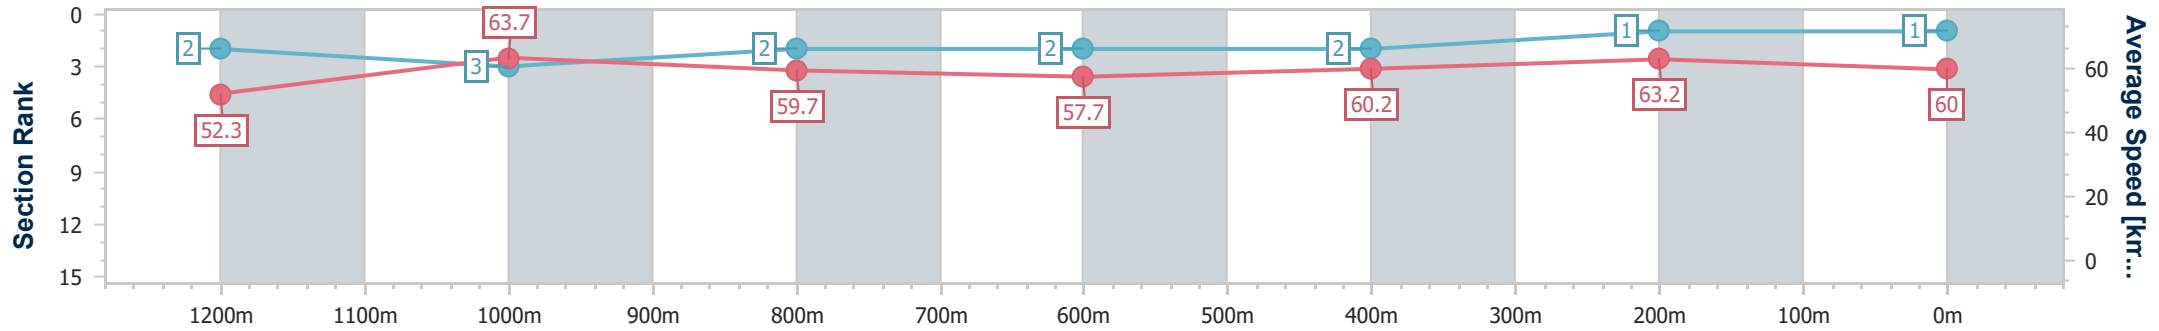

Horse/Jockey Name	Breaking Ground
Final Rank	1
Fastest Section Time (Section)	0:11.31 (1200m)
Top Speed [km/h] (Section)	65.0 (1200m)
Race State	Finished

Sunshine Coast QLD Professional
Race 9: SUNSHINE COAST EQUINE VETERINARY CLINIC
BENCHMARK 60 Handicap - 1400m

17 December 2023 - 17:20

Track Rating: Soft 5, Weather: Overcast, Rail Position: True

Section	Overall	1200m	1000m	800m	600m	400m	200m
Section Times	1:25.41 [1] (0:13.80)	1:11.61 [2] (0:11.31)	1:00.30 [3] (0:12.14)	0:48.16 [2] (0:12.58)	0:35.58 [2] (0:12.17)	0:23.41 [2] (0:11.38)	0:12.03 [1] (0:12.03)
Average Speed [km/h]	52.3	63.7	59.7	57.7	60.2	63.2	60.0
Top Speed [km/h]	64.4	65.0	62.1	59.1	62.3	64.2	62.9
Avg. Dist. to Rail [m]	11.6	6.1	3.4	1.8	2.2	7.1	6.9
Avg. Stride Freq. [Hz]	2.2	2.2	2.2	2.1	2.2	2.3	2.2
Avg. Stride Length [m]	6.6	7.9	7.6	7.4	7.5	7.7	7.4

- [ ] Ranking at each section and finish
- -.-.- No data available at this section
- NA No data available