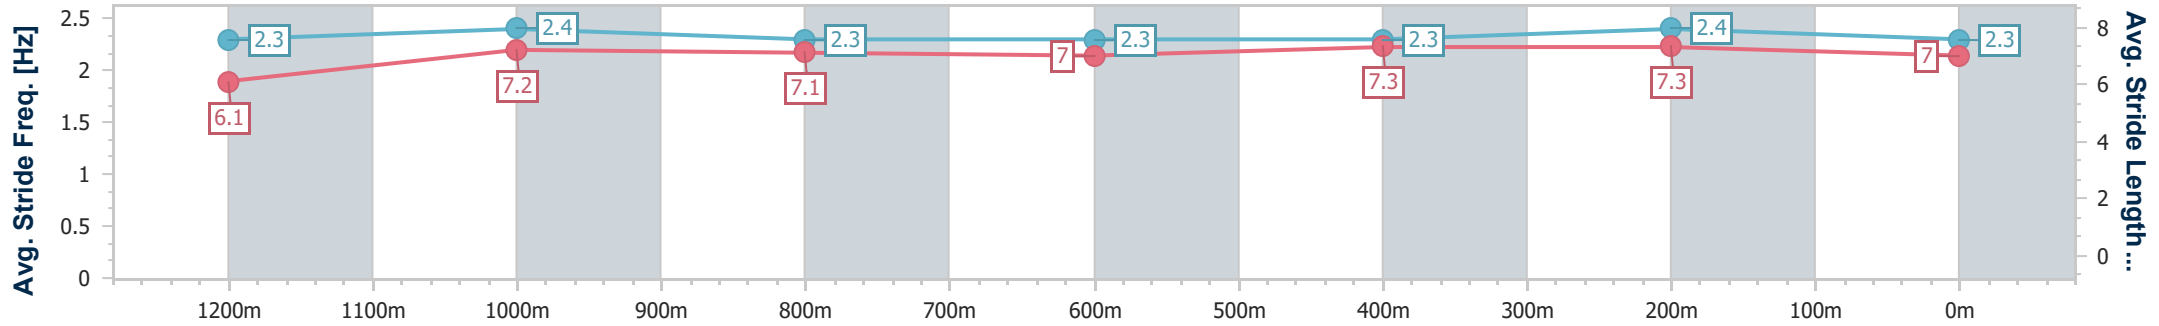

- [] Ranking at each section and finish
- .-.- No data available at this section
- NA No data available

Horse/Jockey Name	Sassy Choice
Final Rank	10
Fastest Section Time (Section)	0:11.41 (400m)
Top Speed [km/h] (Section)	64.2 (400m)
Race State	Finished

Sunshine Coast QLD Professional
 Race 9: SUNSHINE COAST EQUINE VETERINARY CLINIC
 BENCHMARK 60 Handicap - 1400m

17 December 2023 - 17:20

Track Rating: Soft 5, Weather: Overcast, Rail Position: True

Section	Overall	1200m	1000m	800m	600m	400m	200m						
Section Times	1:26.43 [10] (0:14.39)	1:12.04 [11] (0:11.64)	1:00.40 [12] (0:12.29)	0:48.11 [12] (0:12.60)	0:35.51 [12] (0:12.05)	0:23.46 [13] (0:11.41)	0:12.05 [11] (0:12.05)						
Average Speed [km/h]	50.1	62.0	58.9	57.9	60.5	63.2	59.8						
Top Speed [km/h]	63.3	63.3	61.5	59.5	63.6	64.2	62.1						
Avg. Dist. to Rail [m]	9.9	4.7	3.0	2.0	2.4	9.7	13.3						
Avg. Stride Freq. [Hz]	2.3	2.4	2.3	2.3	2.3	2.4	2.3						
Avg. Stride Length [m]	6.1	7.2	7.1	7.0	7.3	7.3	7.0						