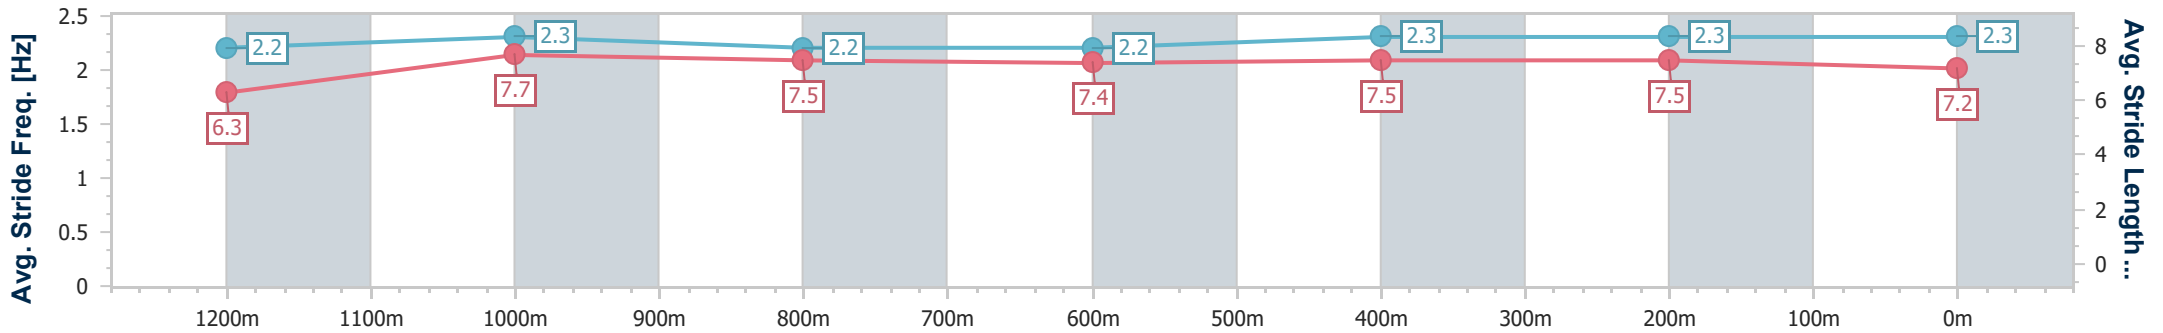

Horse/Jockey Name	Golly Hutt
Final Rank	5
Fastest Section Time (Section)	0:11.36 (1200m)
Top Speed [km/h] (Section)	64.5 (1200m)
Race State	Finished

Sunshine Coast QLD Professional
Race 9: SUNSHINE COAST EQUINE VETERINARY CLINIC
BENCHMARK 60 Handicap - 1400m

17 December 2023 - 17:20

Track Rating: Soft 5, Weather: Overcast, Rail Position: True

Section	Overall	1200m	1000m	800m	600m	400m	200m
Section Times	1:26.02 [5] (0:14.06)	1:11.96 [6] (0:11.36)	1:00.60 [5] (0:12.15)	0:48.45 [5] (0:12.66)	0:35.79 [5] (0:11.97)	0:23.82 [3] (0:11.56)	0:12.26 [4] (0:12.26)
Average Speed [km/h]	51.4	63.2	59.8	58.0	61.2	62.4	58.7
Top Speed [km/h]	62.9	64.5	62.1	58.8	63.0	63.3	61.5
Avg. Dist. to Rail [m]	12.2	6.0	4.2	3.0	3.4	7.7	6.7
Avg. Stride Freq. [Hz]	2.2	2.3	2.2	2.2	2.3	2.3	2.3
Avg. Stride Length [m]	6.3	7.7	7.5	7.4	7.5	7.5	7.2

- [ ] Ranking at each section and finish
- -.-.- No data available at this section
- NA No data available