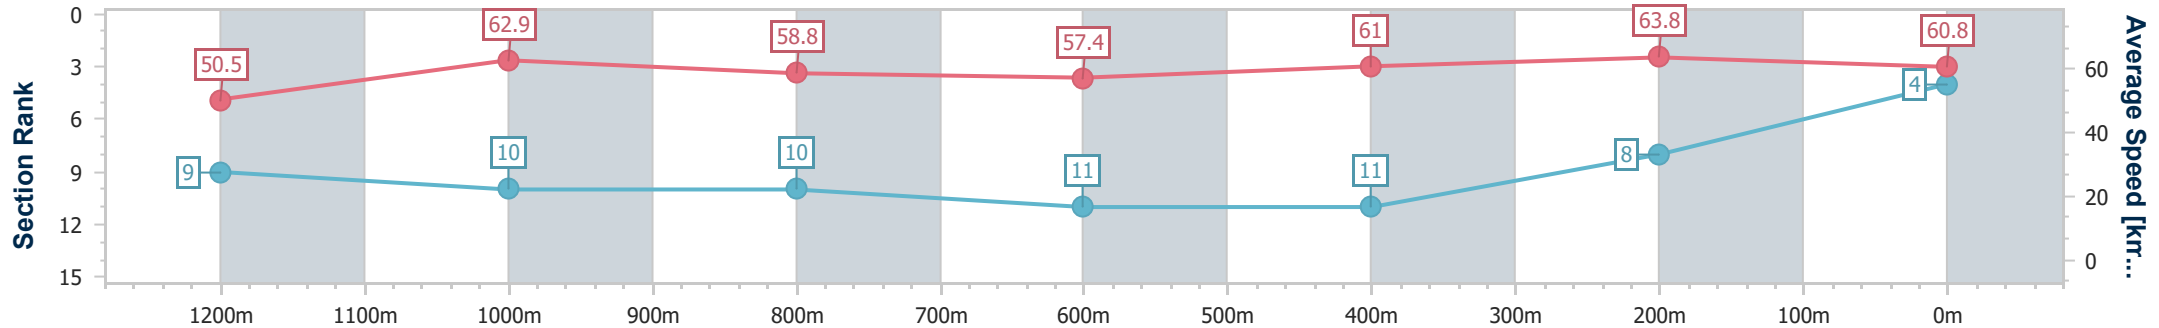

Horse/Jockey Name	All The Shops
Final Rank	4
Fastest Section Time (Section)	0:11.24 (400m)
Top Speed [km/h] (Section)	64.9 (400m)
Race State	Finished

Sunshine Coast QLD Professional
Race 9: SUNSHINE COAST EQUINE VETERINARY CLINIC
BENCHMARK 60 Handicap - 1400m

17 December 2023 - 17:20

Track Rating: Soft 5, Weather: Overcast, Rail Position: True

Section	Overall	1200m	1000m	800m	600m	400m	200m
Section Times	1:25.89 [4] (0:14.26)	1:11.63 [9] (0:11.46)	1:00.17 [10] (0:12.31)	0:47.86 [10] (0:12.78)	0:35.08 [11] (0:11.96)	0:23.12 [11] (0:11.24)	0:11.88 [8] (0:11.88)
Average Speed [km/h]	50.5	62.9	58.8	57.4	61.0	63.8	60.8
Top Speed [km/h]	63.8	63.8	62.4	58.9	62.8	64.9	63.9
Avg. Dist. to Rail [m]	7.0	4.3	3.5	2.9	2.0	2.8	3.7
Avg. Stride Freq. [Hz]	2.1	2.2	2.2	2.1	2.2	2.3	2.3
Avg. Stride Length [m]	6.8	7.9	7.6	7.5	7.7	7.7	7.5

- [ ] Ranking at each section and finish
- -.-.- No data available at this section
- NA No data available