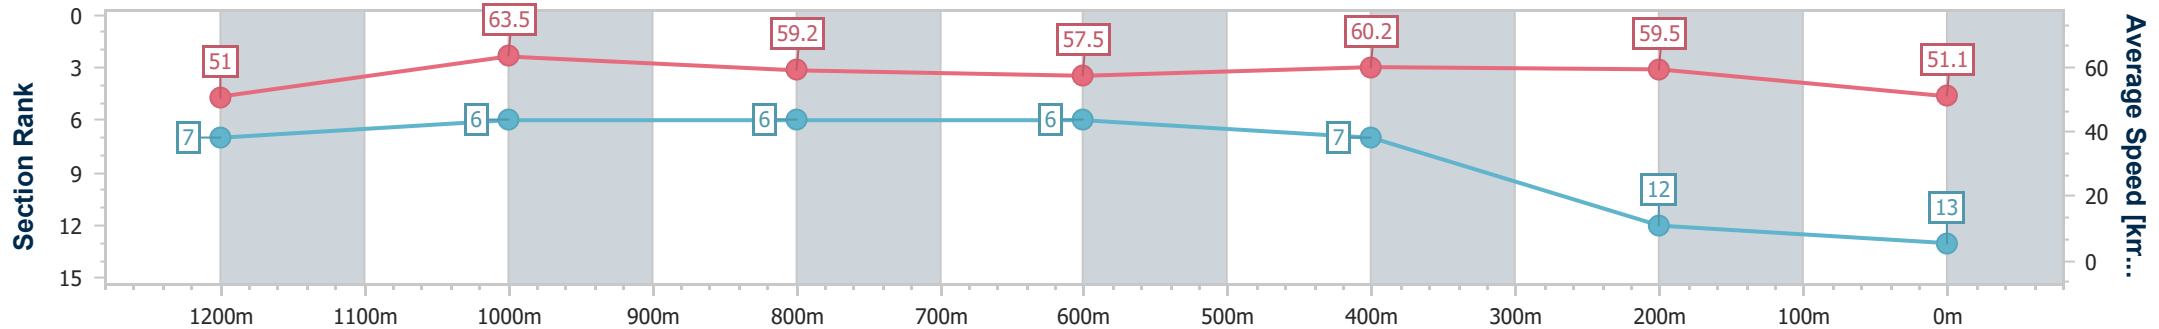

Sunshine Coast QLD Professional
 Race 9: SUNSHINE COAST EQUINE VETERINARY CLINIC
 BENCHMARK 60 Handicap - 1400m

17 December 2023 - 17:20

Track Rating: Soft 5, Weather: Overcast, Rail Position: True

Section	Overall	1200m	1000m	800m	600m	400m	200m
Section Times	1:27.93 [12] (0:14.77)	1:13.16 [13] (0:11.51)	1:01.65 [13] (0:12.08)	0:49.57 [13] (0:12.57)	0:37.00 [13] (0:11.94)	0:25.06 [12] (0:11.76)	0:13.30 [13] (0:13.30)
Average Speed [km/h]	48.8	62.5	59.9	58.2	60.7	61.2	54.2
Top Speed [km/h]	61.7	63.2	62.6	58.8	62.4	62.7	59.0
Avg. Dist. to Rail [m]	10.8	3.3	3.0	2.0	1.5	3.1	2.5
Avg. Stride Freq. [Hz]	2.1	2.2	2.1	2.1	2.2	2.2	2.0
Avg. Stride Length [m]	6.5	8.0	7.8	7.7	7.6	7.6	7.4

- [] Ranking at each section and finish
- .-.- No data available at this section
- NA No data available

Horse/Jockey Name	Cluedo
Final Rank	13
Fastest Section Time (Section)	0:11.35 (1200m)
Top Speed [km/h] (Section)	63.7 (1200m)
Race State	Finished

Sunshine Coast QLD Professional
 Race 9: SUNSHINE COAST EQUINE VETERINARY CLINIC
 BENCHMARK 60 Handicap - 1400m

17 December 2023 - 17:20

Track Rating: Soft 5, Weather: Overcast, Rail Position: True

Section	Overall	1200m	1000m	800m	600m	400m	200m
Section Times	1:28.72 [13] (0:14.15)	1:14.57 [7] (0:11.35)	1:03.22 [6] (0:12.22)	0:51.00 [6] (0:12.65)	0:38.35 [6] (0:12.11)	0:26.24 [7] (0:12.11)	0:14.13 [12] (0:14.13)
Average Speed [km/h]	51.0	63.5	59.2	57.5	60.2	59.5	51.1
Top Speed [km/h]	62.7	63.7	63.6	58.9	62.1	61.8	56.9
Avg. Dist. to Rail [m]	5.5	3.1	2.4	1.7	2.4	6.1	6.1
Avg. Stride Freq. [Hz]	2.2	2.3	2.2	2.2	2.3	2.3	2.1
Avg. Stride Length [m]	6.4	7.8	7.5	7.2	7.4	7.3	6.7