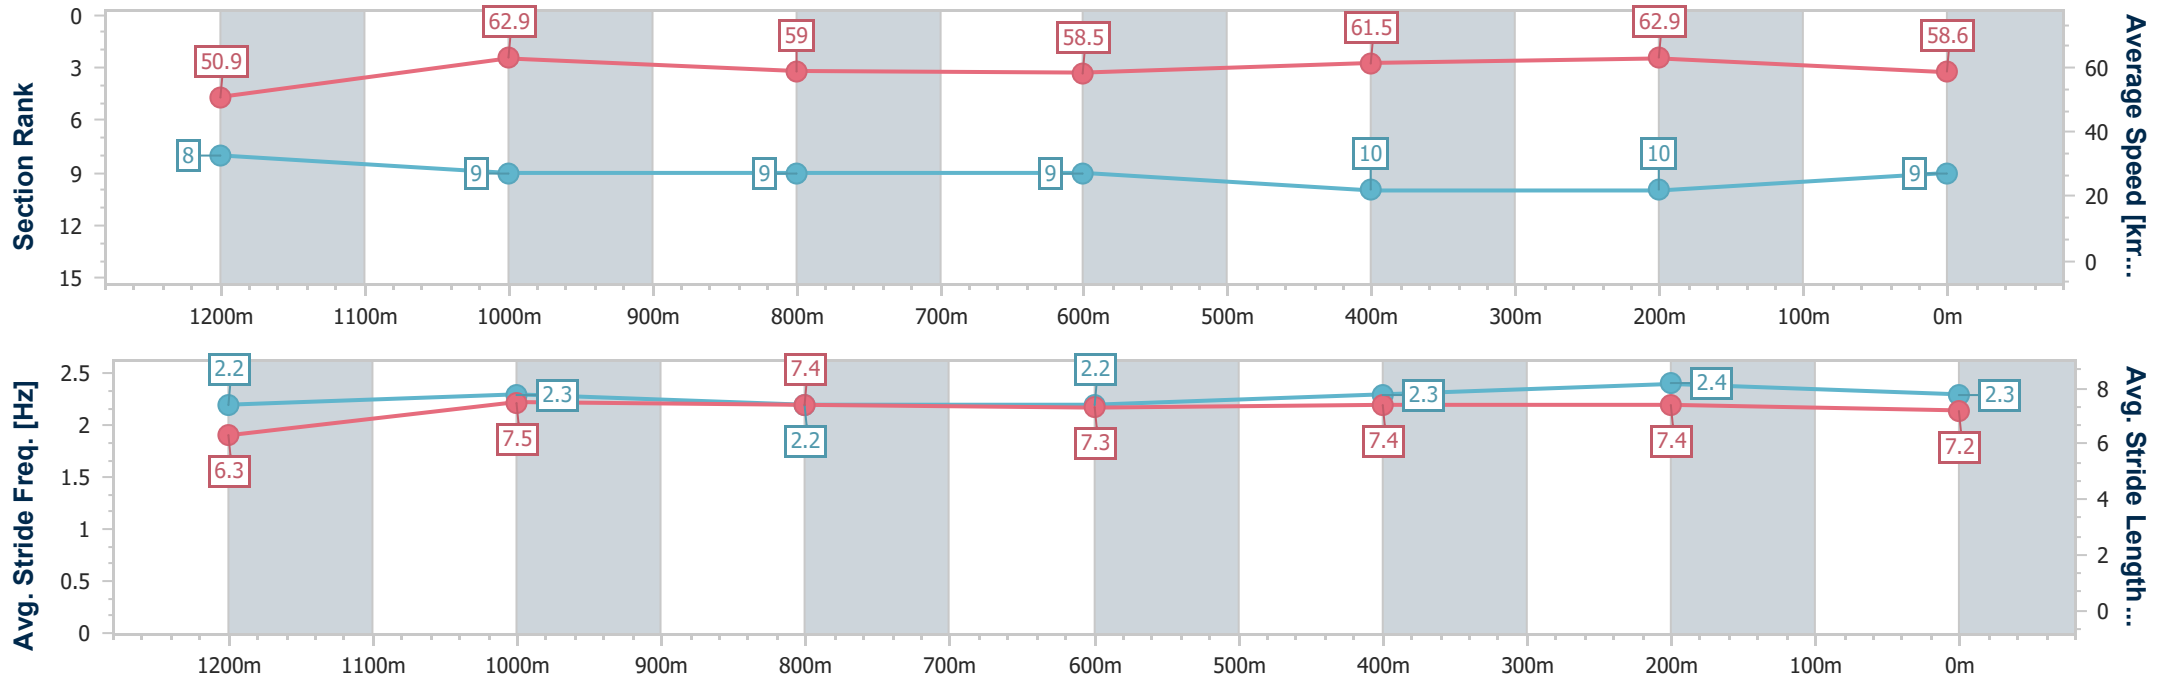

- [] Ranking at each section and finish
- .-.- No data available at this section
- NA No data available

Horse/Jockey Name	Birkin Black
Final Rank	9
Fastest Section Time (Section)	0:11.40 (1200m)
Top Speed [km/h] (Section)	64.3 (1200m)
Race State	Finished

Sunshine Coast QLD Professional
 Race 9: SUNSHINE COAST EQUINE VETERINARY CLINIC
 BENCHMARK 60 Handicap - 1400m

17 December 2023 - 17:20

Track Rating: Soft 5, Weather: Overcast, Rail Position: True

Section	Overall	1200m	1000m	800m	600m	400m	200m
Section Times	1:26.41 [9] (0:14.19)	1:12.22 [8] (0:11.40)	1:00.82 [9] (0:12.41)	0:48.41 [9] (0:12.61)	0:35.80 [9] (0:12.02)	0:23.78 [10] (0:11.45)	0:12.33 [10] (0:12.33)
Average Speed [km/h]	50.9	62.9	59.0	58.5	61.5	62.9	58.6
Top Speed [km/h]	63.8	64.3	61.9	60.1	63.4	63.6	61.2
Avg. Dist. to Rail [m]	13.1	6.8	5.5	4.3	4.5	8.9	8.9
Avg. Stride Freq. [Hz]	2.2	2.3	2.2	2.2	2.3	2.4	2.3
Avg. Stride Length [m]	6.3	7.5	7.4	7.3	7.4	7.4	7.2