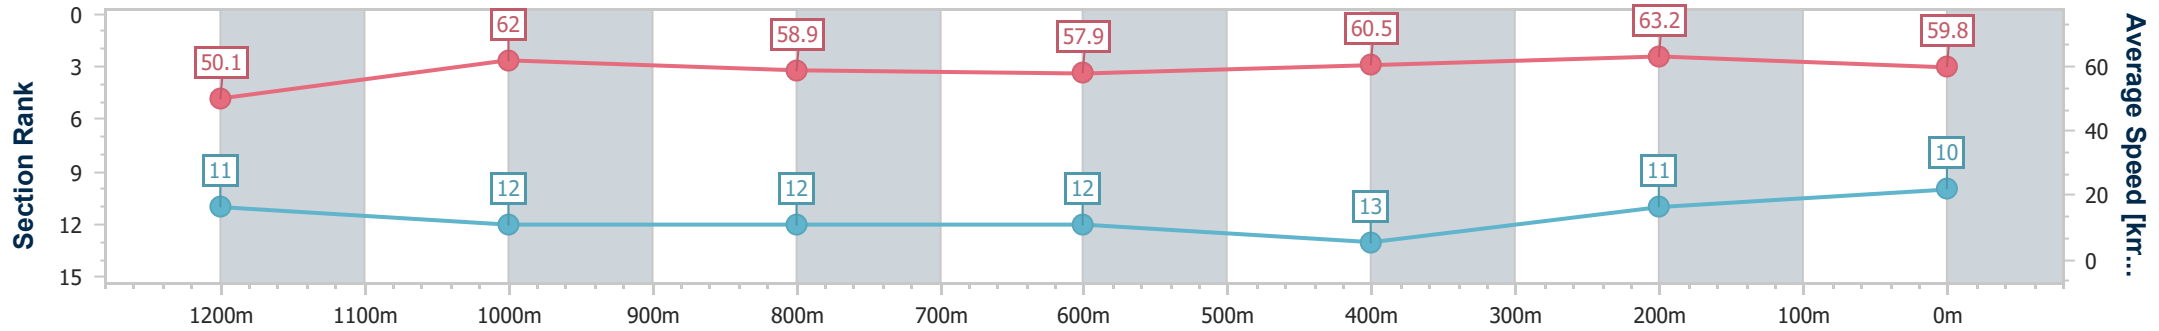

- [] Ranking at each section and finish
- .-.- No data available at this section
- NA No data available

Horse/Jockey Name	Sassy Choice
Final Rank	10
Fastest Section Time (Section)	0:11.41 (400m)
Top Speed [km/h] (Section)	64.2 (400m)
Race State	Finished

Sunshine Coast QLD Professional
 Race 9: SUNSHINE COAST EQUINE VETERINARY CLINIC
 BENCHMARK 60 Handicap - 1400m

17 December 2023 - 17:20

Track Rating: Soft 5, Weather: Overcast, Rail Position: True

Section	Overall	1200m	1000m	800m	600m	400m	200m						
Section Times	1:26.43 [10] (0:14.39)	1:12.04 [11] (0:11.64)	1:00.40 [12] (0:12.29)	0:48.11 [12] (0:12.60)	0:35.51 [12] (0:12.05)	0:23.46 [13] (0:11.41)	0:12.05 [11] (0:12.05)						
Average Speed [km/h]	50.1	62.0	58.9	57.9	60.5	63.2	59.8						
Top Speed [km/h]	63.3	63.3	61.5	59.5	63.6	64.2	62.1						
Avg. Dist. to Rail [m]	9.9	4.7	3.0	2.0	2.4	9.7	13.3						
Avg. Stride Freq. [Hz]	2.3	2.4	2.3	2.3	2.3	2.4	2.3						
Avg. Stride Length [m]	6.1	7.2	7.1	7.0	7.3	7.3	7.0						