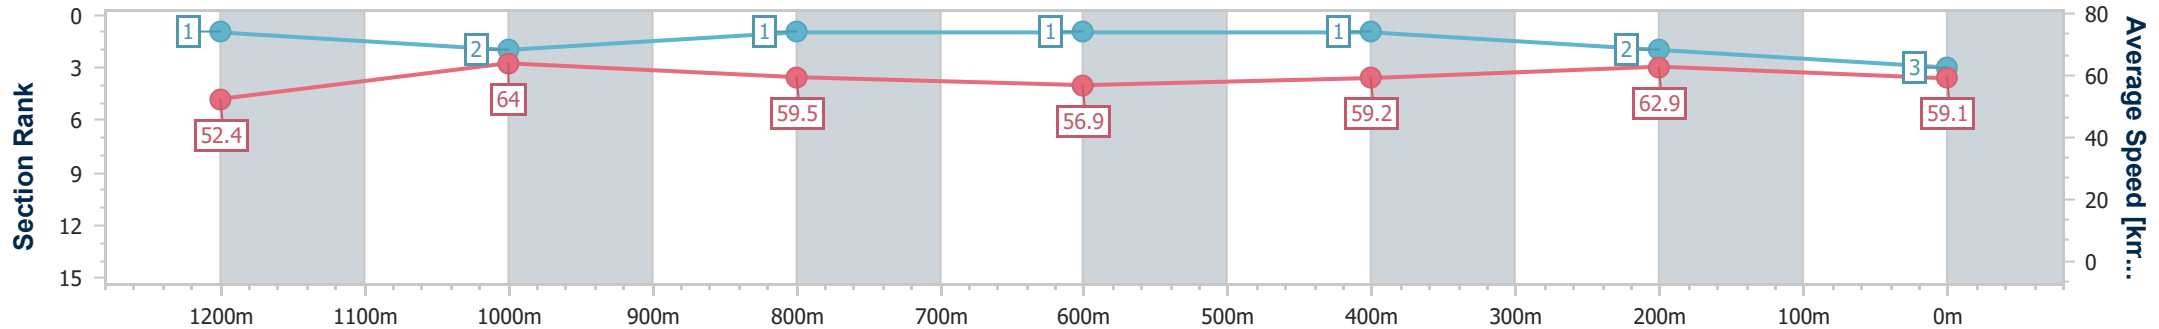

Horse/Jockey Name	Tequila Nights
Final Rank	3
Fastest Section Time (Section)	0:11.24 (1200m)
Top Speed [km/h] (Section)	66.6 (1200m)
Race State	Finished

Sunshine Coast QLD Professional
Race 9: SUNSHINE COAST EQUINE VETERINARY CLINIC
BENCHMARK 60 Handicap - 1400m

17 December 2023 - 17:20

Track Rating: Soft 5, Weather: Overcast, Rail Position: True

Section	Overall	1200m	1000m	800m	600m	400m	200m
Section Times	1:25.62 [3] (0:13.76)	1:11.86 [1] (0:11.24)	1:00.62 [2] (0:12.16)	0:48.46 [1] (0:12.58)	0:35.88 [1] (0:12.21)	0:23.67 [1] (0:11.45)	0:12.22 [2] (0:12.22)
Average Speed [km/h]	52.4	64.0	59.5	56.9	59.2	62.9	59.1
Top Speed [km/h]	66.2	66.6	60.9	58.5	60.8	63.7	62.3
Avg. Dist. to Rail [m]	16.4	6.0	1.0	0.3	0.6	3.9	3.5
Avg. Stride Freq. [Hz]	2.1	2.3	2.1	2.1	2.2	2.3	2.2
Avg. Stride Length [m]	6.8	7.9	7.7	7.5	7.6	7.7	7.4

- [ ] Ranking at each section and finish
- -.-.- No data available at this section
- NA No data available