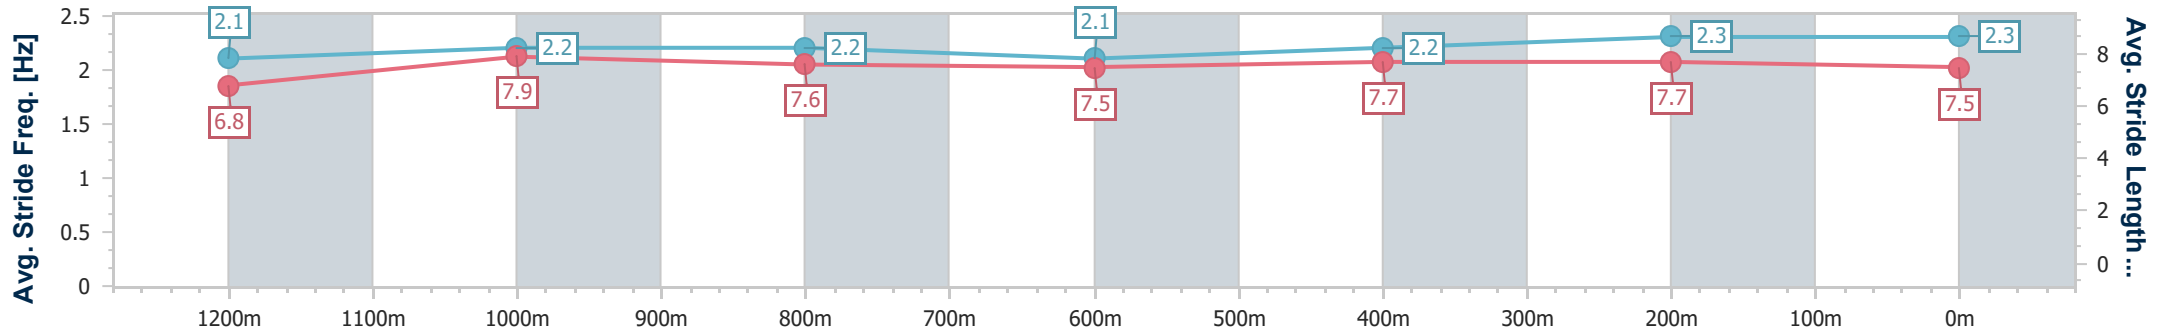

Horse/Jockey Name	All The Shops
Final Rank	4
Fastest Section Time (Section)	0:11.24 (400m)
Top Speed [km/h] (Section)	64.9 (400m)
Race State	Finished

Sunshine Coast QLD Professional
Race 9: SUNSHINE COAST EQUINE VETERINARY CLINIC
BENCHMARK 60 Handicap - 1400m

17 December 2023 - 17:20

Track Rating: Soft 5, Weather: Overcast, Rail Position: True

Section	Overall	1200m	1000m	800m	600m	400m	200m
Section Times	1:25.89 [4] (0:14.26)	1:11.63 [9] (0:11.46)	1:00.17 [10] (0:12.31)	0:47.86 [10] (0:12.78)	0:35.08 [11] (0:11.96)	0:23.12 [11] (0:11.24)	0:11.88 [8] (0:11.88)
Average Speed [km/h]	50.5	62.9	58.8	57.4	61.0	63.8	60.8
Top Speed [km/h]	63.8	63.8	62.4	58.9	62.8	64.9	63.9
Avg. Dist. to Rail [m]	7.0	4.3	3.5	2.9	2.0	2.8	3.7
Avg. Stride Freq. [Hz]	2.1	2.2	2.2	2.1	2.2	2.3	2.3
Avg. Stride Length [m]	6.8	7.9	7.6	7.5	7.7	7.7	7.5

- [ ] Ranking at each section and finish
- -.-.- No data available at this section
- NA No data available