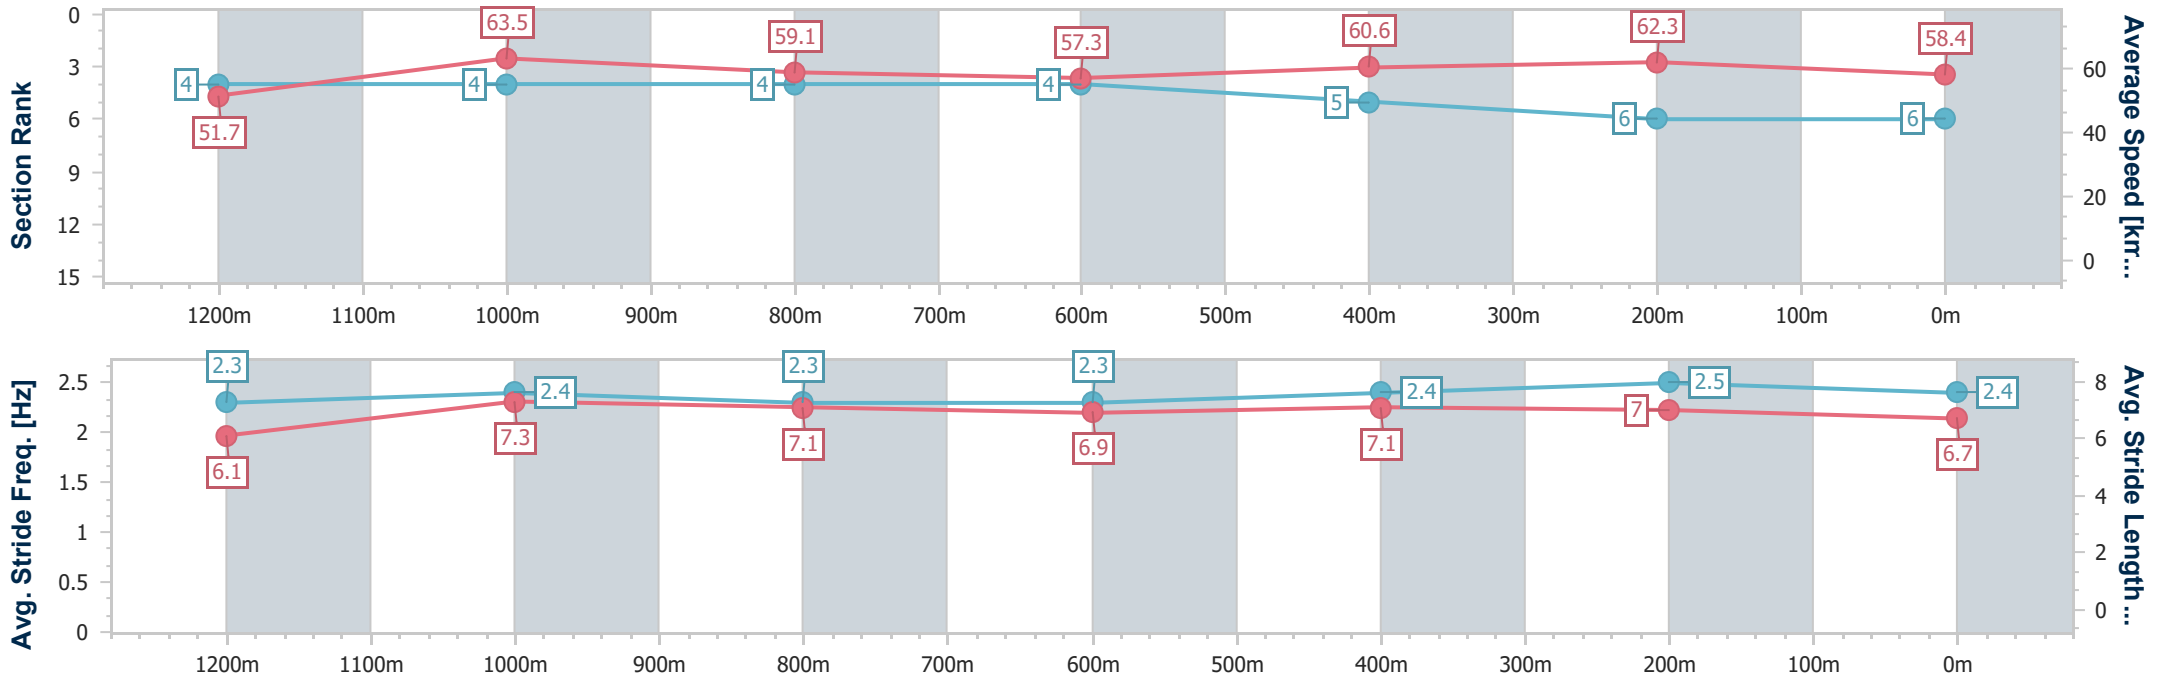

Horse/Jockey Name	Easy Company
Final Rank	6
Fastest Section Time (Section)	0:11.31 (1200m)
Top Speed [km/h] (Section)	65.4 (1200m)
Race State	Finished

Sunshine Coast QLD Professional
Race 9: SUNSHINE COAST EQUINE VETERINARY CLINIC
BENCHMARK 60 Handicap - 1400m

17 December 2023 - 17:20

Track Rating: Soft 5, Weather: Overcast, Rail Position: True

Section	Overall	1200m	1000m	800m	600m	400m	200m
Section Times	1:26.18 [6] (0:13.93)	1:12.25 [4] (0:11.31)	1:00.94 [4] (0:12.26)	0:48.68 [4] (0:12.70)	0:35.98 [4] (0:12.07)	0:23.91 [5] (0:11.56)	0:12.35 [6] (0:12.35)
Average Speed [km/h]	51.7	63.5	59.1	57.3	60.6	62.3	58.4
Top Speed [km/h]	64.9	65.4	61.7	59.0	61.8	62.9	61.1
Avg. Dist. to Rail [m]	9.4	4.4	2.5	1.9	2.1	6.9	6.1
Avg. Stride Freq. [Hz]	2.3	2.4	2.3	2.3	2.4	2.5	2.4
Avg. Stride Length [m]	6.1	7.3	7.1	6.9	7.1	7.0	6.7

- [ ] Ranking at each section and finish
- -.-.- No data available at this section
- NA No data available