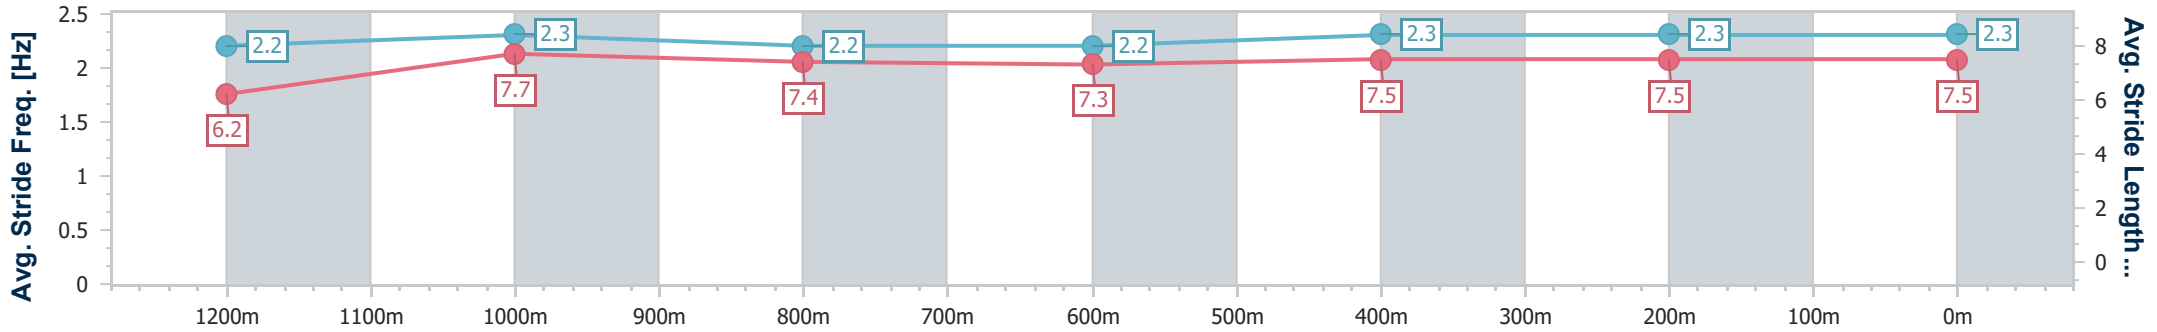

Horse/Jockey Name	Taupo Tiger
Final Rank	2
Fastest Section Time (Section)	0:11.23 (400m)
Top Speed [km/h] (Section)	65.5 (400m)
Race State	Finished

Sunshine Coast QLD Professional
Race 9: SUNSHINE COAST EQUINE VETERINARY CLINIC
BENCHMARK 60 Handicap - 1400m

17 December 2023 - 17:20

Track Rating: Soft 5, Weather: Overcast, Rail Position: True

Section	Overall	1200m	1000m	800m	600m	400m	200m
Section Times	1:25.49 [2] (0:14.50)	1:10.99 [12] (0:11.35)	0:59.64 [11] (0:12.18)	0:47.46 [11] (0:12.61)	0:34.85 [10] (0:11.79)	0:23.06 [6] (0:11.23)	0:11.83 [3] (0:11.83)
Average Speed [km/h]	49.6	63.5	59.3	57.6	61.5	64.0	61.1
Top Speed [km/h]	63.4	64.3	63.4	59.2	62.7	65.5	63.3
Avg. Dist. to Rail [m]	10.7	3.0	2.1	1.4	0.9	3.5	3.3
Avg. Stride Freq. [Hz]	2.2	2.3	2.2	2.2	2.3	2.3	2.3
Avg. Stride Length [m]	6.2	7.7	7.4	7.3	7.5	7.5	7.5

- [ ] Ranking at each section and finish
- -.-.- No data available at this section
- NA No data available