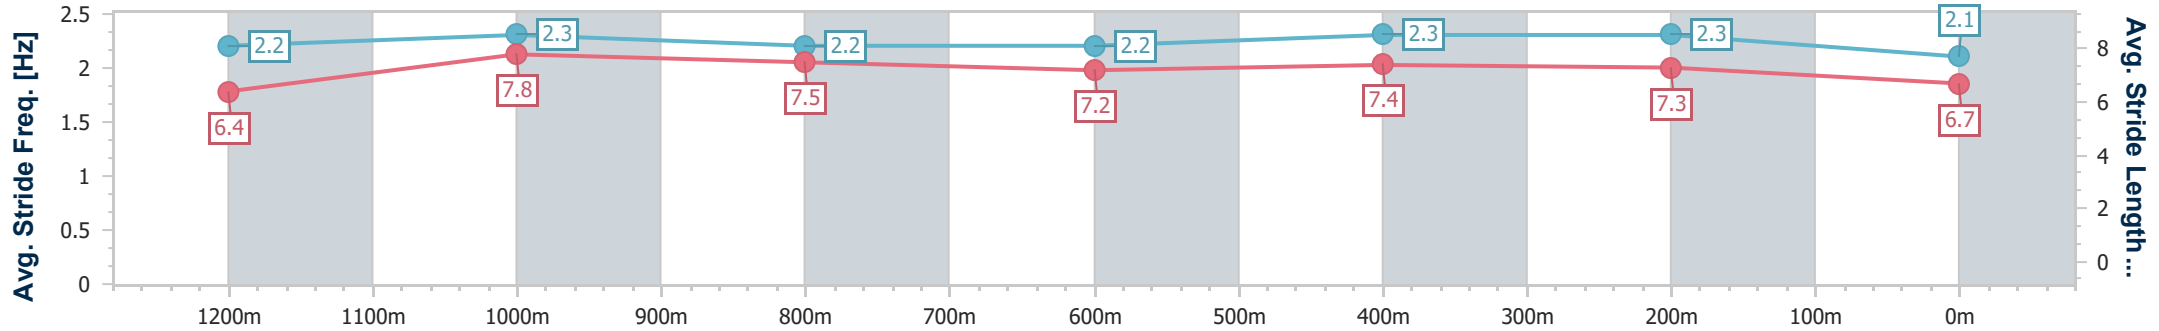

Sunshine Coast QLD Professional
 Race 9: SUNSHINE COAST EQUINE VETERINARY CLINIC
 BENCHMARK 60 Handicap - 1400m

17 December 2023 - 17:20

Track Rating: Soft 5, Weather: Overcast, Rail Position: True

Section	Overall	1200m	1000m	800m	600m	400m	200m
Section Times	1:27.93 [12] (0:14.77)	1:13.16 [13] (0:11.51)	1:01.65 [13] (0:12.08)	0:49.57 [13] (0:12.57)	0:37.00 [13] (0:11.94)	0:25.06 [12] (0:11.76)	0:13.30 [13] (0:13.30)
Average Speed [km/h]	48.8	62.5	59.9	58.2	60.7	61.2	54.2
Top Speed [km/h]	61.7	63.2	62.6	58.8	62.4	62.7	59.0
Avg. Dist. to Rail [m]	10.8	3.3	3.0	2.0	1.5	3.1	2.5
Avg. Stride Freq. [Hz]	2.1	2.2	2.1	2.1	2.2	2.2	2.0
Avg. Stride Length [m]	6.5	8.0	7.8	7.7	7.6	7.6	7.4

- [] Ranking at each section and finish
- .-.- No data available at this section
- NA No data available

Horse/Jockey Name	Cluedo
Final Rank	13
Fastest Section Time (Section)	0:11.35 (1200m)
Top Speed [km/h] (Section)	63.7 (1200m)
Race State	Finished

Sunshine Coast QLD Professional
 Race 9: SUNSHINE COAST EQUINE VETERINARY CLINIC
 BENCHMARK 60 Handicap - 1400m

17 December 2023 - 17:20

Track Rating: Soft 5, Weather: Overcast, Rail Position: True

Section	Overall	1200m	1000m	800m	600m	400m	200m
Section Times	1:28.72 [13] (0:14.15)	1:14.57 [7] (0:11.35)	1:03.22 [6] (0:12.22)	0:51.00 [6] (0:12.65)	0:38.35 [6] (0:12.11)	0:26.24 [7] (0:12.11)	0:14.13 [12] (0:14.13)
Average Speed [km/h]	51.0	63.5	59.2	57.5	60.2	59.5	51.1
Top Speed [km/h]	62.7	63.7	63.6	58.9	62.1	61.8	56.9
Avg. Dist. to Rail [m]	5.5	3.1	2.4	1.7	2.4	6.1	6.1
Avg. Stride Freq. [Hz]	2.2	2.3	2.2	2.2	2.3	2.3	2.1
Avg. Stride Length [m]	6.4	7.8	7.5	7.2	7.4	7.3	6.7

- [] Ranking at each section and finish
- .-.- No data available at this section
- NA No data available