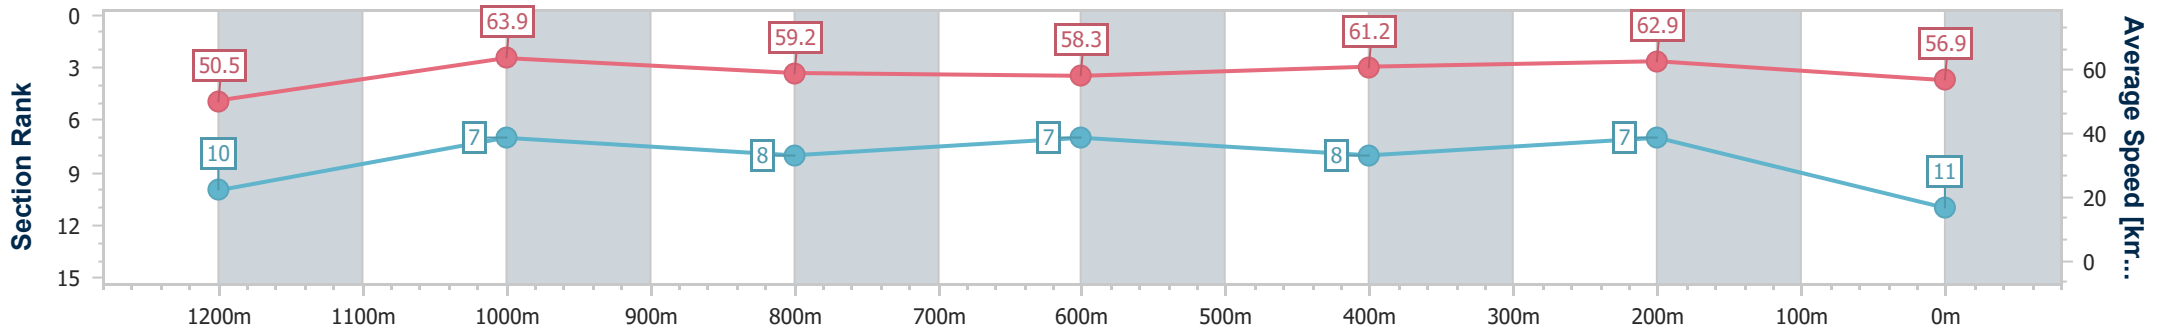

- [] Ranking at each section and finish
- .-.- No data available at this section
- NA No data available

Horse/Jockey Name	Satashi
Final Rank	11
Fastest Section Time (Section)	0:11.24 (1200m)
Top Speed [km/h] (Section)	65.3 (1200m)
Race State	Finished

Sunshine Coast QLD Professional
 Race 9: SUNSHINE COAST EQUINE VETERINARY CLINIC
 BENCHMARK 60 Handicap - 1400m

17 December 2023 - 17:20

Track Rating: Soft 5, Weather: Overcast, Rail Position: True

Section	Overall	1200m	1000m	800m	600m	400m	200m
Section Times	1:26.61 [11] (0:14.27)	1:12.34 [10] (0:11.24)	1:01.10 [7] (0:12.31)	0:48.79 [8] (0:12.65)	0:36.14 [7] (0:12.03)	0:24.11 [8] (0:11.48)	0:12.63 [7] (0:12.63)
Average Speed [km/h]	50.5	63.9	59.2	58.3	61.2	62.9	56.9
Top Speed [km/h]	64.6	65.3	61.7	59.5	63.0	64.2	60.4
Avg. Dist. to Rail [m]	13.4	5.5	4.5	4.0	4.3	9.7	8.8
Avg. Stride Freq. [Hz]	2.2	2.4	2.3	2.3	2.4	2.5	2.3
Avg. Stride Length [m]	6.2	7.3	7.0	7.0	7.1	7.1	6.7