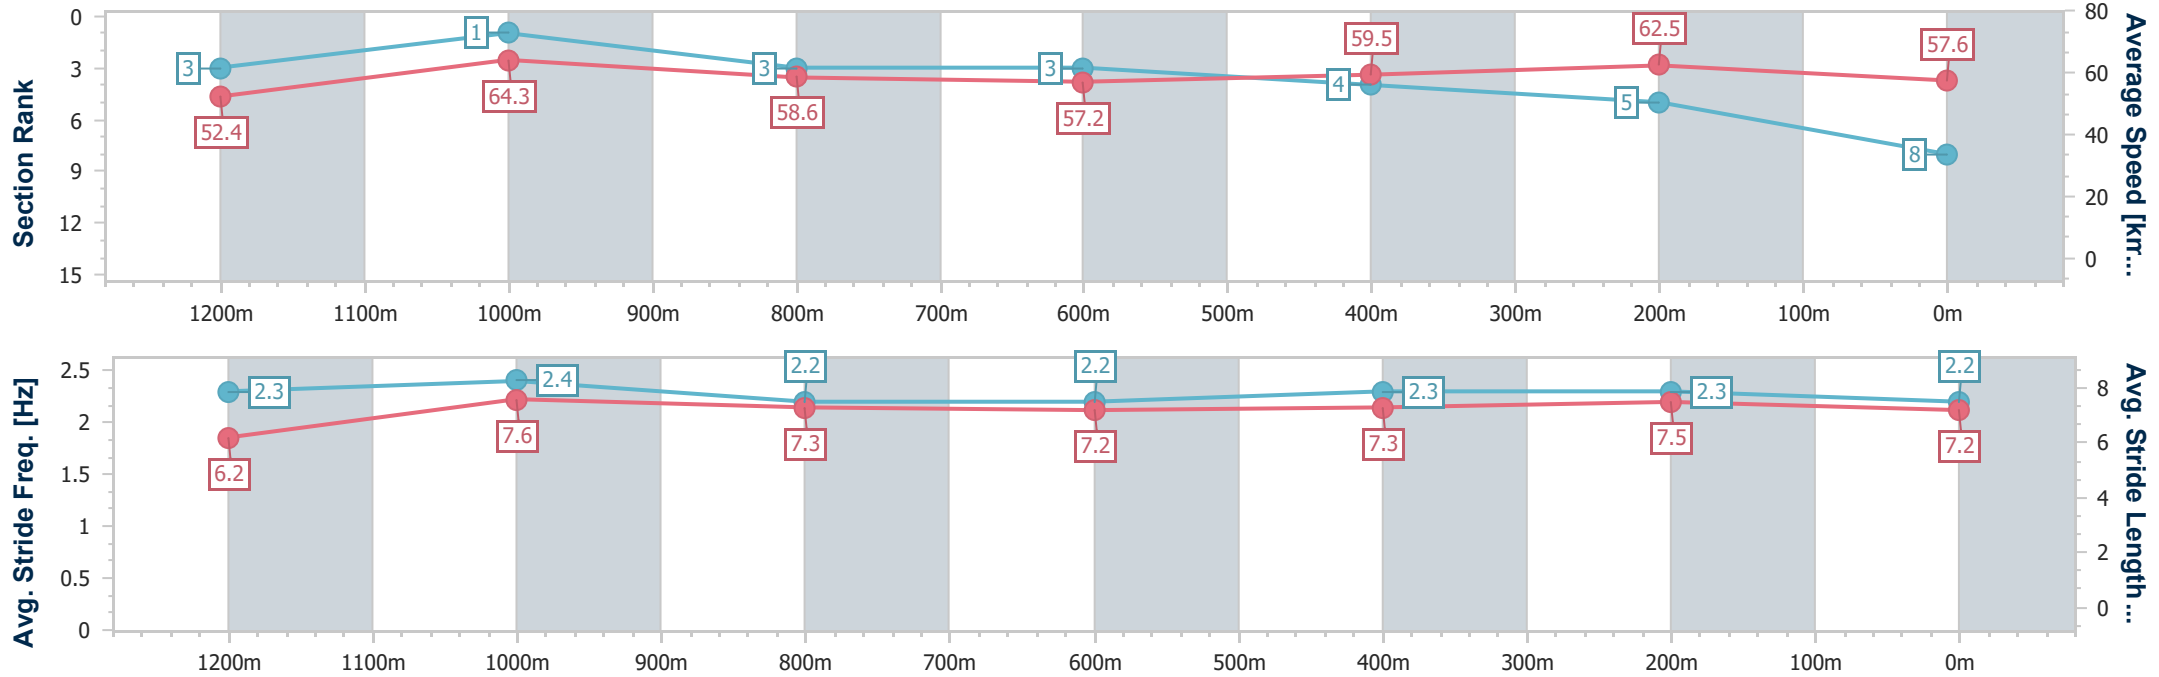

- [] Ranking at each section and finish
- .-.- No data available at this section
- NA No data available

Horse/Jockey Name	Ivanov
Final Rank	8
Fastest Section Time (Section)	0:11.14 (1200m)
Top Speed [km/h] (Section)	65.8 (1200m)
Race State	Finished

Sunshine Coast QLD Professional
 Race 9: SUNSHINE COAST EQUINE VETERINARY CLINIC
 BENCHMARK 60 Handicap - 1400m

17 December 2023 - 17:20

Track Rating: Soft 5, Weather: Overcast, Rail Position: True

Section	Overall	1200m	1000m	800m	600m	400m	200m
Section Times	1:26.29 [8] (0:13.81)	1:12.48 [3] (0:11.14)	1:01.34 [1] (0:12.36)	0:48.98 [3] (0:12.73)	0:36.25 [3] (0:12.21)	0:24.04 [4] (0:11.54)	0:12.50 [5] (0:12.50)
Average Speed [km/h]	52.4	64.3	58.6	57.2	59.5	62.5	57.6
Top Speed [km/h]	64.6	65.8	61.3	58.4	61.4	63.3	61.5
Avg. Dist. to Rail [m]	6.9	2.9	2.1	1.5	1.7	4.0	3.5
Avg. Stride Freq. [Hz]	2.3	2.4	2.2	2.2	2.3	2.3	2.2
Avg. Stride Length [m]	6.2	7.6	7.3	7.2	7.3	7.5	7.2