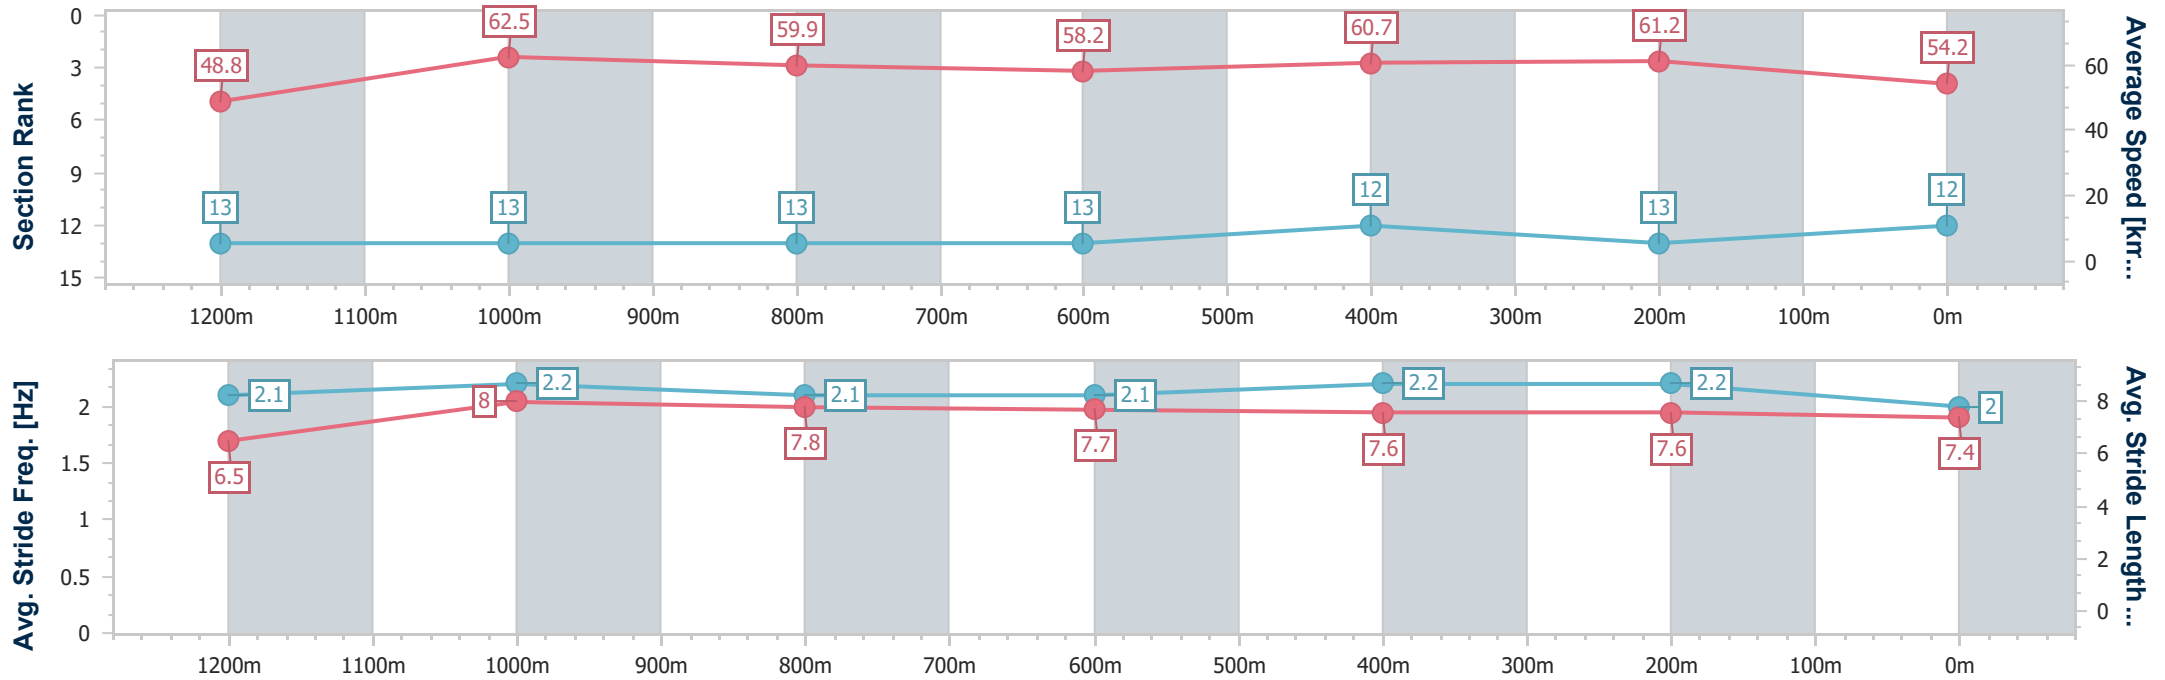

Sunshine Coast QLD Professional
 Race 9: SUNSHINE COAST EQUINE VETERINARY CLINIC
 BENCHMARK 60 Handicap - 1400m

17 December 2023 - 17:20

Track Rating: Soft 5, Weather: Overcast, Rail Position: True

Section	Overall	1200m	1000m	800m	600m	400m	200m
Section Times	1:26.61 [11] (0:14.27)	1:12.34 [10] (0:11.24)	1:01.10 [7] (0:12.31)	0:48.79 [8] (0:12.65)	0:36.14 [7] (0:12.03)	0:24.11 [8] (0:11.48)	0:12.63 [7] (0:12.63)
Average Speed [km/h]	50.5	63.9	59.2	58.3	61.2	62.9	56.9
Top Speed [km/h]	64.6	65.3	61.7	59.5	63.0	64.2	60.4
Avg. Dist. to Rail [m]	13.4	5.5	4.5	4.0	4.3	9.7	8.8
Avg. Stride Freq. [Hz]	2.2	2.4	2.3	2.3	2.4	2.5	2.3
Avg. Stride Length [m]	6.2	7.3	7.0	7.0	7.1	7.1	6.7

- [] Ranking at each section and finish
- .-.- No data available at this section
- NA No data available

Horse/Jockey Name	Zouy's Comet
Final Rank	12
Fastest Section Time (Section)	0:11.51 (1200m)
Top Speed [km/h] (Section)	63.2 (1200m)
Race State	Finished

Sunshine Coast QLD Professional
 Race 9: SUNSHINE COAST EQUINE VETERINARY CLINIC
 BENCHMARK 60 Handicap - 1400m

17 December 2023 - 17:20

Track Rating: Soft 5, Weather: Overcast, Rail Position: True

Section	Overall	1200m	1000m	800m	600m	400m	200m
Section Times	1:27.93 [12] (0:14.77)	1:13.16 [13] (0:11.51)	1:01.65 [13] (0:12.08)	0:49.57 [13] (0:12.57)	0:37.00 [13] (0:11.94)	0:25.06 [12] (0:11.76)	0:13.30 [13] (0:13.30)
Average Speed [km/h]	48.8	62.5	59.9	58.2	60.7	61.2	54.2
Top Speed [km/h]	61.7	63.2	62.6	58.8	62.4	62.7	59.0
Avg. Dist. to Rail [m]	10.8	3.3	3.0	2.0	1.5	3.1	2.5
Avg. Stride Freq. [Hz]	2.1	2.2	2.1	2.1	2.2	2.2	2.0
Avg. Stride Length [m]	6.5	8.0	7.8	7.7	7.6	7.6	7.4