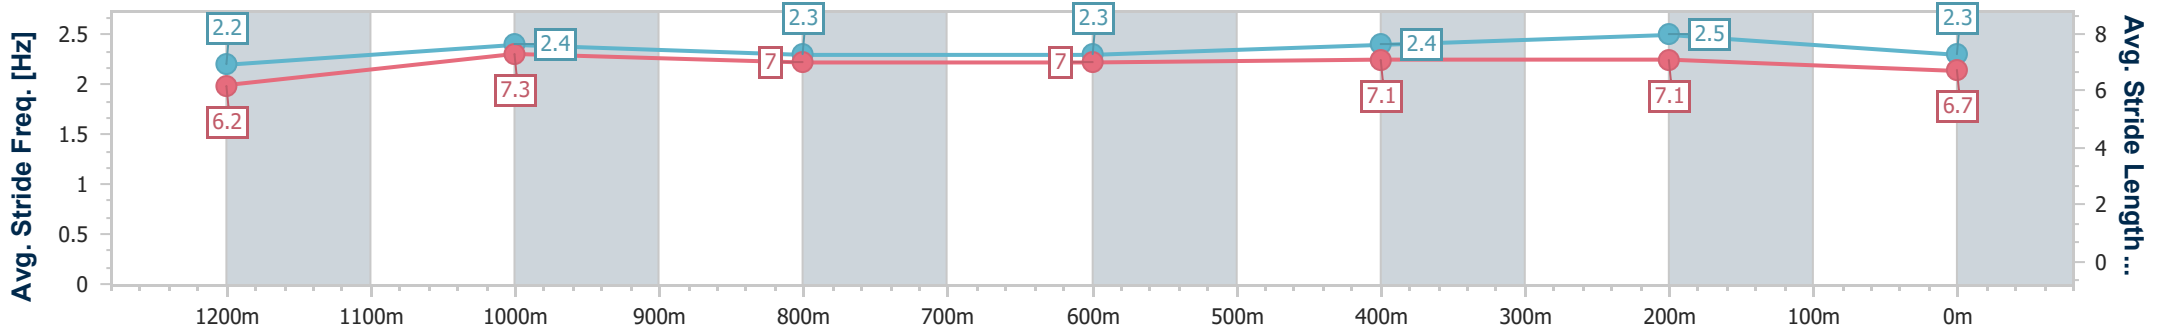

Sunshine Coast QLD Professional
 Race 9: SUNSHINE COAST EQUINE VETERINARY CLINIC
 BENCHMARK 60 Handicap - 1400m

17 December 2023 - 17:20

Track Rating: Soft 5, Weather: Overcast, Rail Position: True

Section	Overall	1200m	1000m	800m	600m	400m	200m						
Section Times	1:26.43 [10] (0:14.39)	1:12.04 [11] (0:11.64)	1:00.40 [12] (0:12.29)	0:48.11 [12] (0:12.60)	0:35.51 [12] (0:12.05)	0:23.46 [13] (0:11.41)	0:12.05 [11] (0:12.05)						
Average Speed [km/h]	50.1	62.0	58.9	57.9	60.5	63.2	59.8						
Top Speed [km/h]	63.3	63.3	61.5	59.5	63.6	64.2	62.1						
Avg. Dist. to Rail [m]	9.9	4.7	3.0	2.0	2.4	9.7	13.3						
Avg. Stride Freq. [Hz]	2.3	2.4	2.3	2.3	2.3	2.4	2.3						
Avg. Stride Length [m]	6.1	7.2	7.1	7.0	7.3	7.3	7.0						

- [] Ranking at each section and finish
- .-.- No data available at this section
- NA No data available

Horse/Jockey Name	Satashi
Final Rank	11
Fastest Section Time (Section)	0:11.24 (1200m)
Top Speed [km/h] (Section)	65.3 (1200m)
Race State	Finished

Sunshine Coast QLD Professional
 Race 9: SUNSHINE COAST EQUINE VETERINARY CLINIC
 BENCHMARK 60 Handicap - 1400m

17 December 2023 - 17:20

Track Rating: Soft 5, Weather: Overcast, Rail Position: True

Section	Overall	1200m	1000m	800m	600m	400m	200m
Section Times	1:26.61 [11] (0:14.27)	1:12.34 [10] (0:11.24)	1:01.10 [7] (0:12.31)	0:48.79 [8] (0:12.65)	0:36.14 [7] (0:12.03)	0:24.11 [8] (0:11.48)	0:12.63 [7] (0:12.63)
Average Speed [km/h]	50.5	63.9	59.2	58.3	61.2	62.9	56.9
Top Speed [km/h]	64.6	65.3	61.7	59.5	63.0	64.2	60.4
Avg. Dist. to Rail [m]	13.4	5.5	4.5	4.0	4.3	9.7	8.8
Avg. Stride Freq. [Hz]	2.2	2.4	2.3	2.3	2.4	2.5	2.3
Avg. Stride Length [m]	6.2	7.3	7.0	7.0	7.1	7.1	6.7