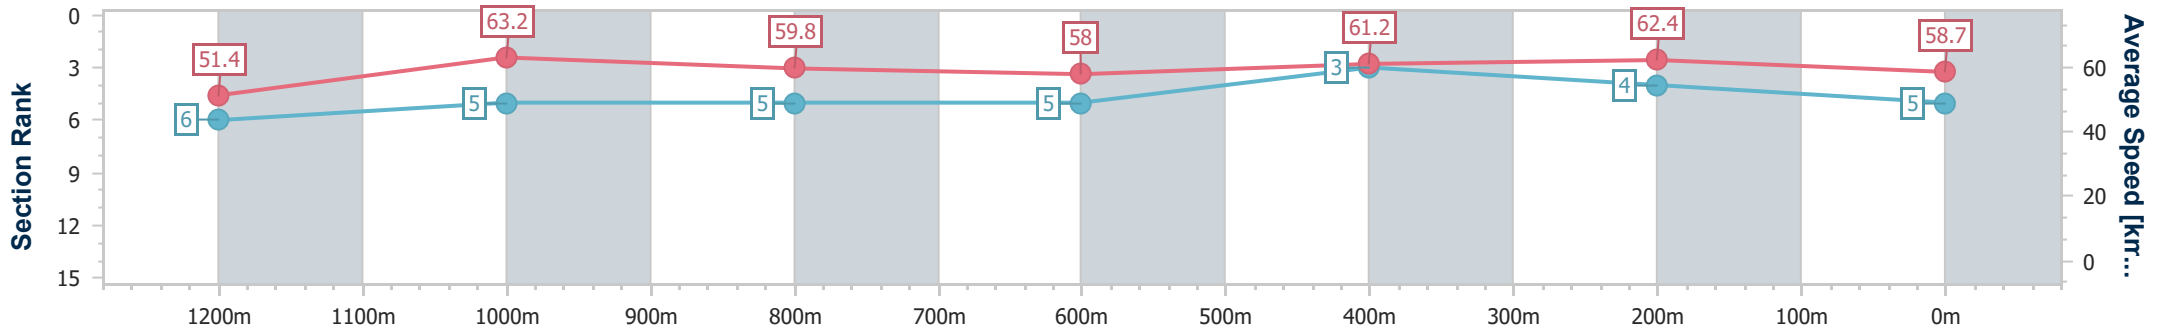

Horse/Jockey Name	Golly Hutt
Final Rank	5
Fastest Section Time (Section)	0:11.36 (1200m)
Top Speed [km/h] (Section)	64.5 (1200m)
Race State	Finished

Sunshine Coast QLD Professional
Race 9: SUNSHINE COAST EQUINE VETERINARY CLINIC
BENCHMARK 60 Handicap - 1400m

17 December 2023 - 17:20

Track Rating: Soft 5, Weather: Overcast, Rail Position: True

Section	Overall	1200m	1000m	800m	600m	400m	200m
Section Times	1:26.02 [5] (0:14.06)	1:11.96 [6] (0:11.36)	1:00.60 [5] (0:12.15)	0:48.45 [5] (0:12.66)	0:35.79 [5] (0:11.97)	0:23.82 [3] (0:11.56)	0:12.26 [4] (0:12.26)
Average Speed [km/h]	51.4	63.2	59.8	58.0	61.2	62.4	58.7
Top Speed [km/h]	62.9	64.5	62.1	58.8	63.0	63.3	61.5
Avg. Dist. to Rail [m]	12.2	6.0	4.2	3.0	3.4	7.7	6.7
Avg. Stride Freq. [Hz]	2.2	2.3	2.2	2.2	2.3	2.3	2.3
Avg. Stride Length [m]	6.3	7.7	7.5	7.4	7.5	7.5	7.2

- [ ] Ranking at each section and finish
- -.-.- No data available at this section
- NA No data available