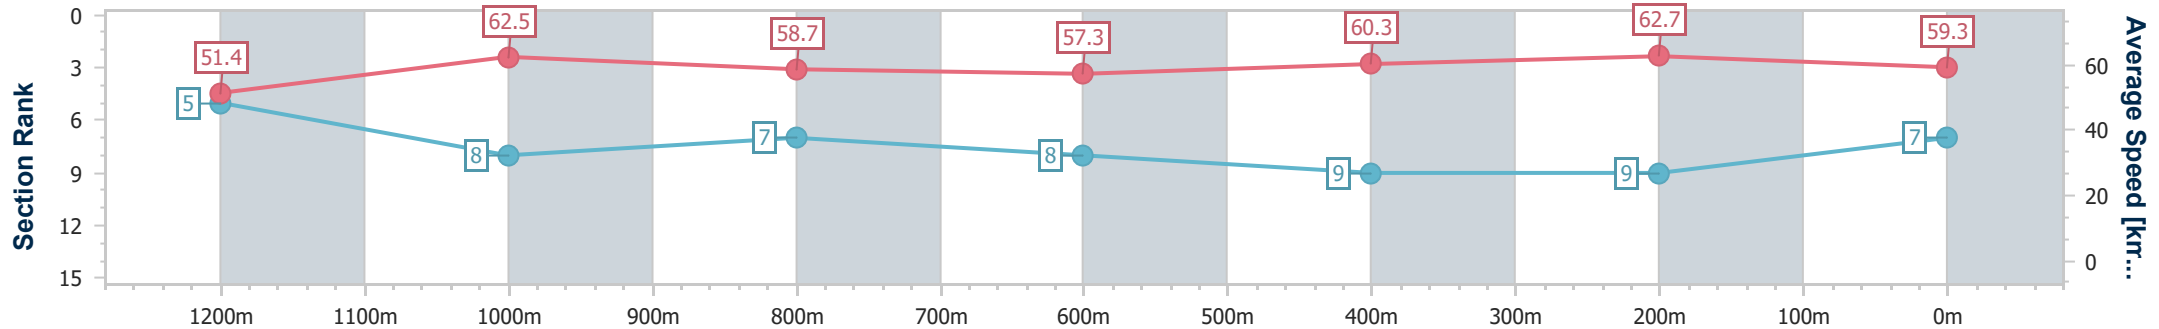

Horse/Jockey Name	Chance With Wolves
Final Rank	7
Fastest Section Time (Section)	0:11.49 (400m)
Top Speed [km/h] (Section)	63.7 (Overall)
Race State	Finished

Sunshine Coast QLD Professional
Race 9: SUNSHINE COAST EQUINE VETERINARY CLINIC
BENCHMARK 60 Handicap - 1400m

17 December 2023 - 17:20

Track Rating: Soft 5, Weather: Overcast, Rail Position: True

Section	Overall	1200m	1000m	800m	600m	400m	200m
Section Times	1:26.22 [7] (0:14.02)	1:12.20 [5] (0:11.51)	1:00.69 [8] (0:12.29)	0:48.40 [7] (0:12.68)	0:35.72 [8] (0:12.08)	0:23.64 [9] (0:11.49)	0:12.15 [9] (0:12.15)
Average Speed [km/h]	51.4	62.5	58.7	57.3	60.3	62.7	59.3
Top Speed [km/h]	63.7	63.4	62.4	59.5	62.8	63.5	61.1
Avg. Dist. to Rail [m]	8.2	3.9	2.5	1.1	2.2	6.6	6.7
Avg. Stride Freq. [Hz]	2.3	2.3	2.3	2.3	2.3	2.3	2.3
Avg. Stride Length [m]	6.1	7.5	7.2	7.0	7.2	7.5	7.3

- [ ] Ranking at each section and finish
- -.-.- No data available at this section
- NA No data available