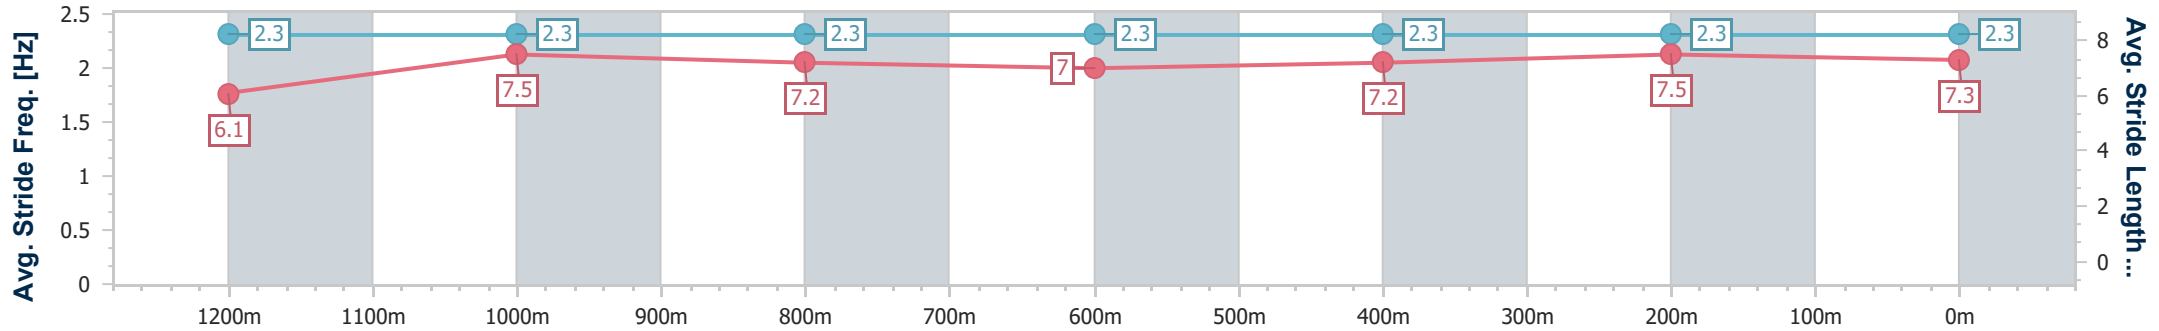

Horse/Jockey Name	Chance With Wolves
Final Rank	7
Fastest Section Time (Section)	0:11.49 (400m)
Top Speed [km/h] (Section)	63.7 (Overall)
Race State	Finished

Sunshine Coast QLD Professional
Race 9: SUNSHINE COAST EQUINE VETERINARY CLINIC
BENCHMARK 60 Handicap - 1400m

17 December 2023 - 17:20

Track Rating: Soft 5, Weather: Overcast, Rail Position: True

Section	Overall	1200m	1000m	800m	600m	400m	200m
Section Times	1:26.22 [7] (0:14.02)	1:12.20 [5] (0:11.51)	1:00.69 [8] (0:12.29)	0:48.40 [7] (0:12.68)	0:35.72 [8] (0:12.08)	0:23.64 [9] (0:11.49)	0:12.15 [9] (0:12.15)
Average Speed [km/h]	51.4	62.5	58.7	57.3	60.3	62.7	59.3
Top Speed [km/h]	63.7	63.4	62.4	59.5	62.8	63.5	61.1
Avg. Dist. to Rail [m]	8.2	3.9	2.5	1.1	2.2	6.6	6.7
Avg. Stride Freq. [Hz]	2.3	2.3	2.3	2.3	2.3	2.3	2.3
Avg. Stride Length [m]	6.1	7.5	7.2	7.0	7.2	7.5	7.3

- [ ] Ranking at each section and finish
- -.-.- No data available at this section
- NA No data available