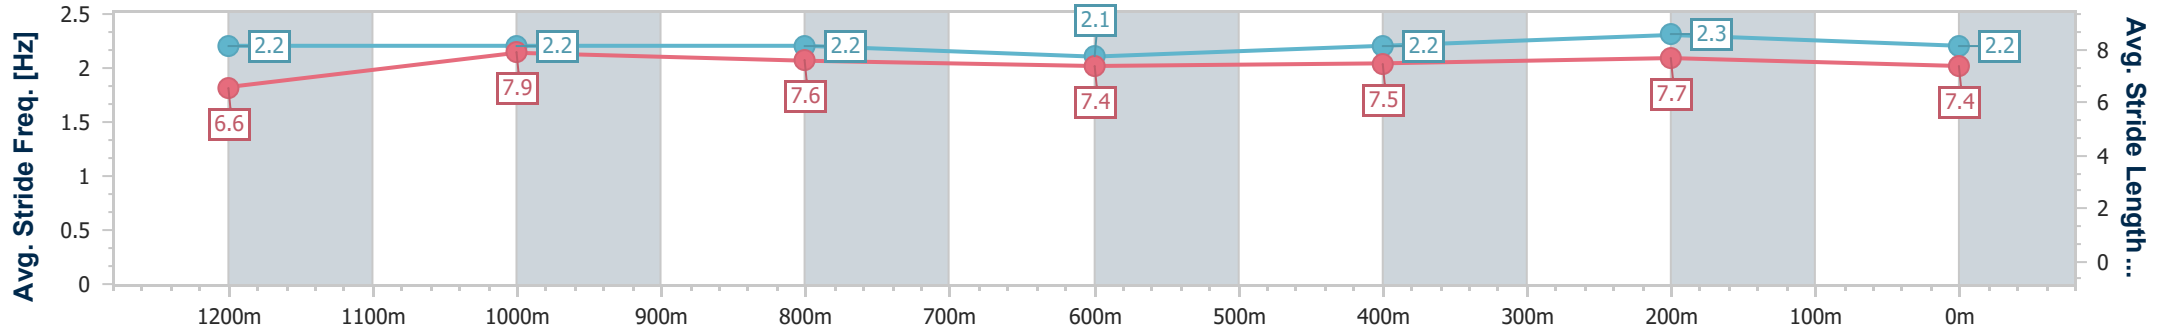

Horse/Jockey Name	Breaking Ground
Final Rank	1
Fastest Section Time (Section)	0:11.31 (1200m)
Top Speed [km/h] (Section)	65.0 (1200m)
Race State	Finished

Sunshine Coast QLD Professional
Race 9: SUNSHINE COAST EQUINE VETERINARY CLINIC
BENCHMARK 60 Handicap - 1400m

17 December 2023 - 17:20

Track Rating: Soft 5, Weather: Overcast, Rail Position: True

Section	Overall	1200m	1000m	800m	600m	400m	200m
Section Times	1:25.41 [1] (0:13.80)	1:11.61 [2] (0:11.31)	1:00.30 [3] (0:12.14)	0:48.16 [2] (0:12.58)	0:35.58 [2] (0:12.17)	0:23.41 [2] (0:11.38)	0:12.03 [1] (0:12.03)
Average Speed [km/h]	52.3	63.7	59.7	57.7	60.2	63.2	60.0
Top Speed [km/h]	64.4	65.0	62.1	59.1	62.3	64.2	62.9
Avg. Dist. to Rail [m]	11.6	6.1	3.4	1.8	2.2	7.1	6.9
Avg. Stride Freq. [Hz]	2.2	2.2	2.2	2.1	2.2	2.3	2.2
Avg. Stride Length [m]	6.6	7.9	7.6	7.4	7.5	7.7	7.4

- [ ] Ranking at each section and finish
- -.-.- No data available at this section
- NA No data available