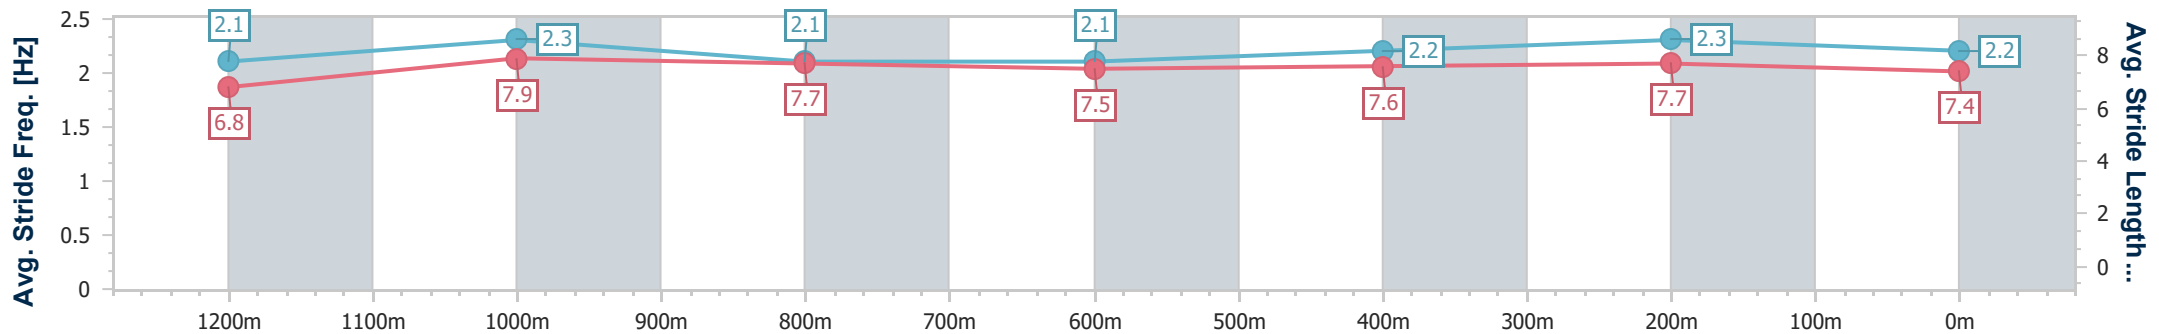

Horse/Jockey Name	Tequila Nights
Final Rank	3
Fastest Section Time (Section)	0:11.24 (1200m)
Top Speed [km/h] (Section)	66.6 (1200m)
Race State	Finished

Sunshine Coast QLD Professional
Race 9: SUNSHINE COAST EQUINE VETERINARY CLINIC
BENCHMARK 60 Handicap - 1400m

17 December 2023 - 17:20

Track Rating: Soft 5, Weather: Overcast, Rail Position: True

Section	Overall	1200m	1000m	800m	600m	400m	200m
Section Times	1:25.62 [3] (0:13.76)	1:11.86 [1] (0:11.24)	1:00.62 [2] (0:12.16)	0:48.46 [1] (0:12.58)	0:35.88 [1] (0:12.21)	0:23.67 [1] (0:11.45)	0:12.22 [2] (0:12.22)
Average Speed [km/h]	52.4	64.0	59.5	56.9	59.2	62.9	59.1
Top Speed [km/h]	66.2	66.6	60.9	58.5	60.8	63.7	62.3
Avg. Dist. to Rail [m]	16.4	6.0	1.0	0.3	0.6	3.9	3.5
Avg. Stride Freq. [Hz]	2.1	2.3	2.1	2.1	2.2	2.3	2.2
Avg. Stride Length [m]	6.8	7.9	7.7	7.5	7.6	7.7	7.4

- [ ] Ranking at each section and finish
- -.-.- No data available at this section
- NA No data available