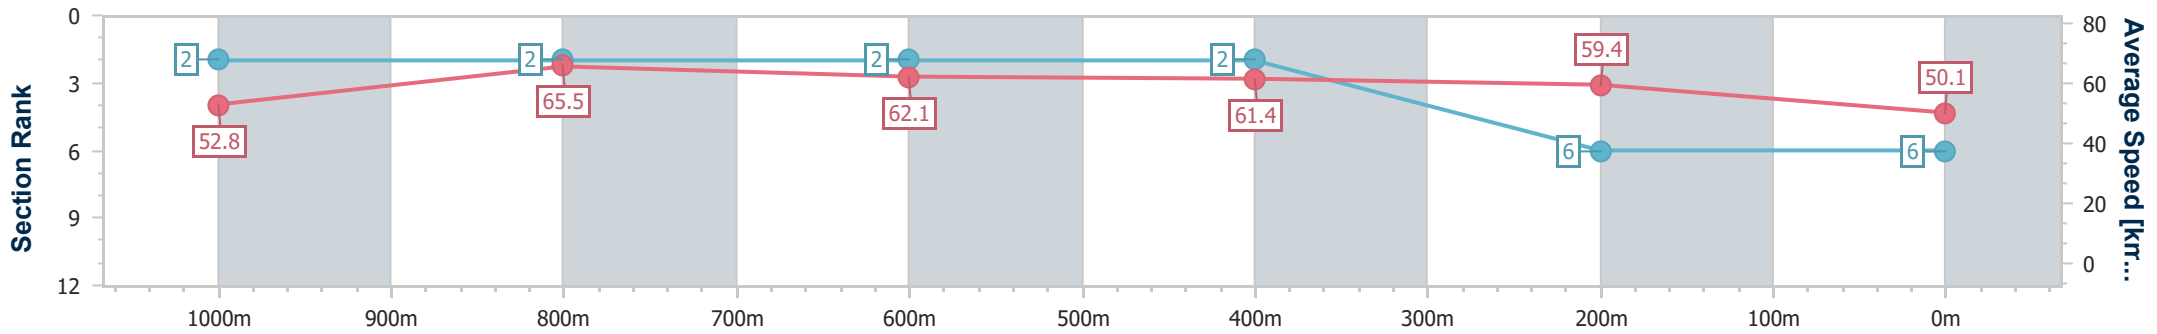

- [] Ranking at each section and finish
- .-.- No data available at this section
- NA No data available

Horse/Jockey Name	Freckle Rock
Final Rank	6
Fastest Section Time (Section)	0:11.05 (1000m)
Top Speed [km/h] (Section)	67.8 (Overall)
Race State	Finished

Sunshine Coast QLD Professional

Race 1: JPI LININGS Class 3 Handicap - 1200m

17 December 2023 - 12:24

Track Rating: Soft 6, Weather: Overcast, Rail Position: True

Section	Overall	1000m	800m	600m	400m	200m
Section Times	1:14.86 [6] (0:13.61)	1:01.25 [2] (0:11.05)	0:50.20 [2] (0:11.85)	0:38.35 [2] (0:11.88)	0:26.47 [2] (0:12.12)	0:14.35 [6] (0:14.35)
Average Speed [km/h]	52.8	65.5	62.1	61.4	59.4	50.1
Top Speed [km/h]	67.8	67.7	62.6	62.3	61.0	56.5
Avg. Dist. to Rail [m]	4.9	2.2	3.1	2.3	4.8	4.0
Avg. Stride Freq. [Hz]	2.3	2.4	2.3	2.3	2.3	2.1
Avg. Stride Length [m]	6.3	7.7	7.6	7.4	7.2	6.7

- [] Ranking at each section and finish
- .-.-.- No data available at this section
- NA No data available