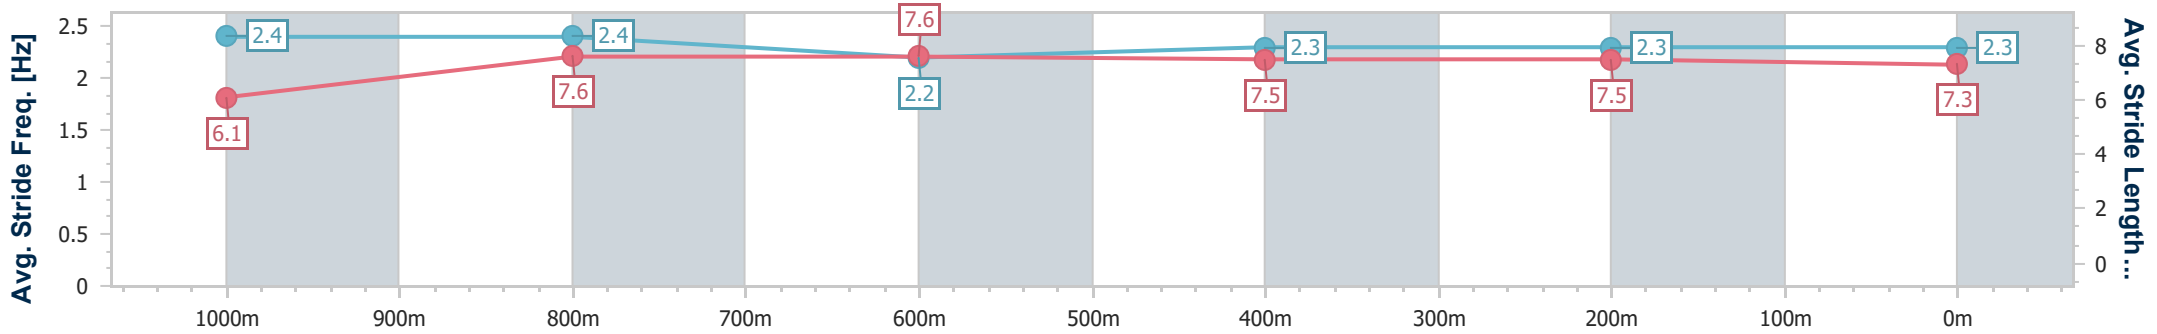

Sunshine Coast QLD Professional

Race 1: JPI LININGS Class 3 Handicap - 1200m

17 December 2023 - 12:24

Track Rating: Soft 6, Weather: Overcast, Rail Position: True

Section	Overall	1000m	800m	600m	400m	200m
Section Times	1:11.75 [2] (0:13.53)	0:58.22 [1] (0:10.92)	0:47.30 [1] (0:11.98)	0:35.32 [1] (0:11.73)	0:23.59 [1] (0:11.40)	0:12.19 [1] (0:12.19)
Average Speed [km/h]	53.2	66.2	60.8	61.5	63.2	59.1
Top Speed [km/h]	68.0	69.1	61.5	62.5	63.7	62.3
Avg. Dist. to Rail [m]	7.3	3.2	1.7	0.7	2.6	3.6
Avg. Stride Freq. [Hz]	2.4	2.4	2.2	2.3	2.3	2.3
Avg. Stride Length [m]	6.1	7.6	7.6	7.5	7.5	7.3