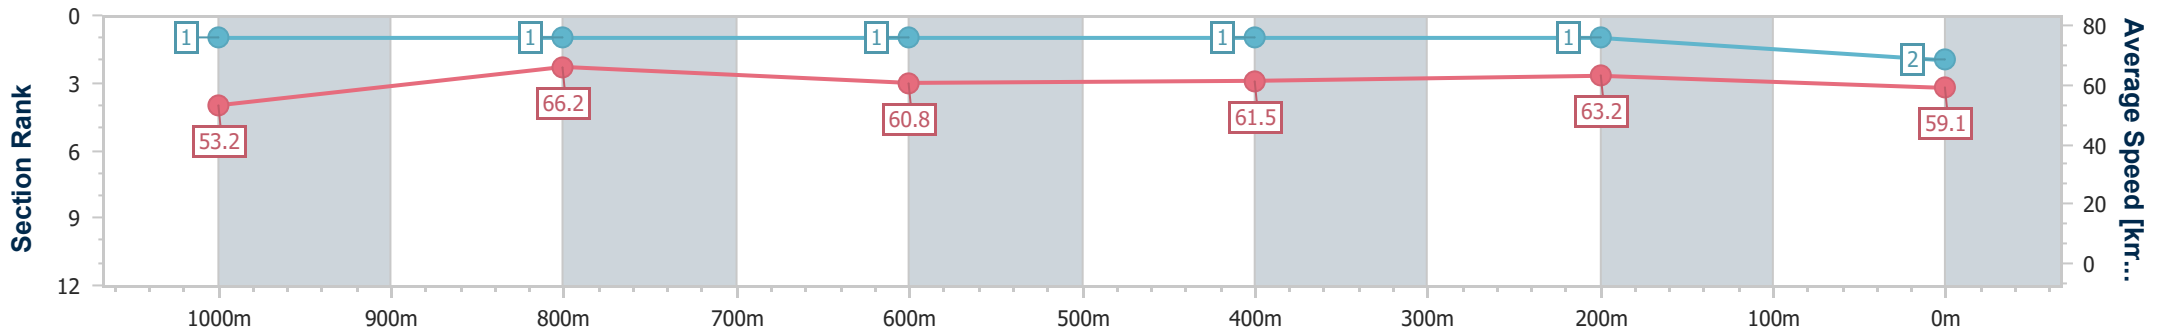

Sunshine Coast QLD Professional

Race 1: JPI LININGS Class 3 Handicap - 1200m

17 December 2023 - 12:24

Track Rating: Soft 6, Weather: Overcast, Rail Position: True

Section	Overall	1000m	800m	600m	400m	200m
Section Times	1:11.75 [2] (0:13.53)	0:58.22 [1] (0:10.92)	0:47.30 [1] (0:11.98)	0:35.32 [1] (0:11.73)	0:23.59 [1] (0:11.40)	0:12.19 [1] (0:12.19)
Average Speed [km/h]	53.2	66.2	60.8	61.5	63.2	59.1
Top Speed [km/h]	68.0	69.1	61.5	62.5	63.7	62.3
Avg. Dist. to Rail [m]	7.3	3.2	1.7	0.7	2.6	3.6
Avg. Stride Freq. [Hz]	2.4	2.4	2.2	2.3	2.3	2.3
Avg. Stride Length [m]	6.1	7.6	7.6	7.5	7.5	7.3