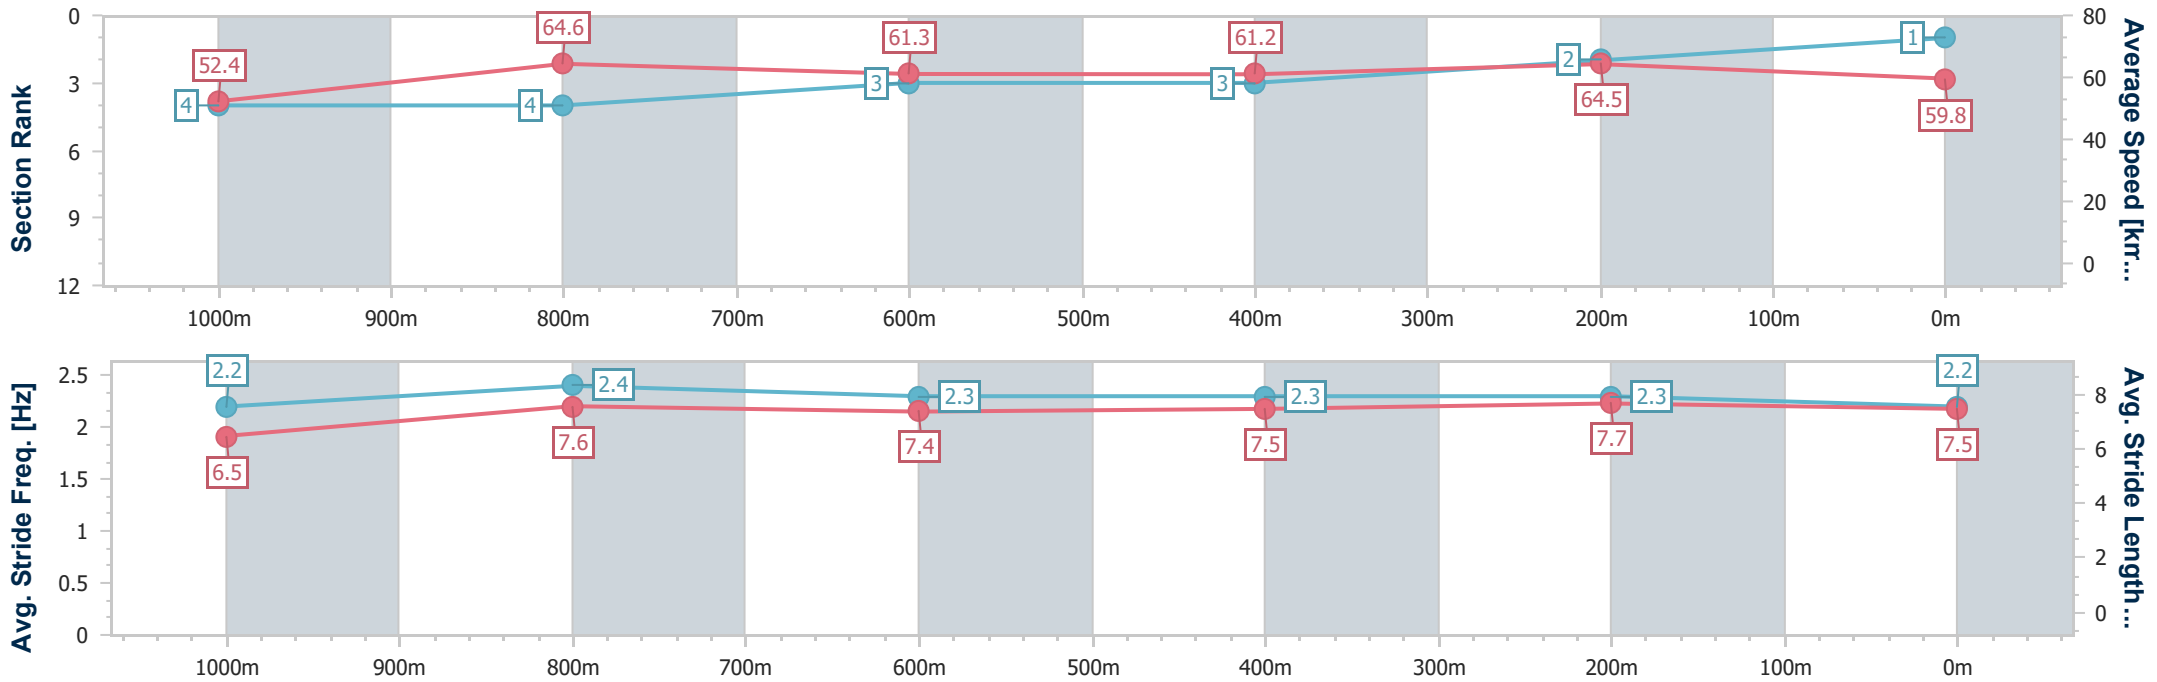

Sunshine Coast QLD Professional

Race 1: JPI LININGS Class 3 Handicap - 1200m

17 December 2023 - 12:24

Track Rating: Soft 6, Weather: Overcast, Rail Position: True

Section	Overall	1000m	800m	600m	400m	200m
Section Times	1:11.67 [1] (0:13.71)	0:57.96 [4] (0:11.19)	0:46.77 [4] (0:11.86)	0:34.91 [3] (0:11.73)	0:23.18 [3] (0:11.18)	0:12.00 [2] (0:12.00)
Average Speed [km/h]	52.4	64.6	61.3	61.2	64.5	59.8
Top Speed [km/h]	65.6	65.8	63.2	62.8	65.2	63.9
Avg. Dist. to Rail [m]	3.9	1.8	1.0	0.2	2.8	4.7
Avg. Stride Freq. [Hz]	2.2	2.4	2.3	2.3	2.3	2.2
Avg. Stride Length [m]	6.5	7.6	7.4	7.5	7.7	7.5

- [] Ranking at each section and finish
- .-.- No data available at this section
- NA No data available

Horse/Jockey Name	Carribean King
Final Rank	2
Fastest Section Time (Section)	0:10.92 (1000m)
Top Speed [km/h] (Section)	69.1 (1000m)
Race State	Finished