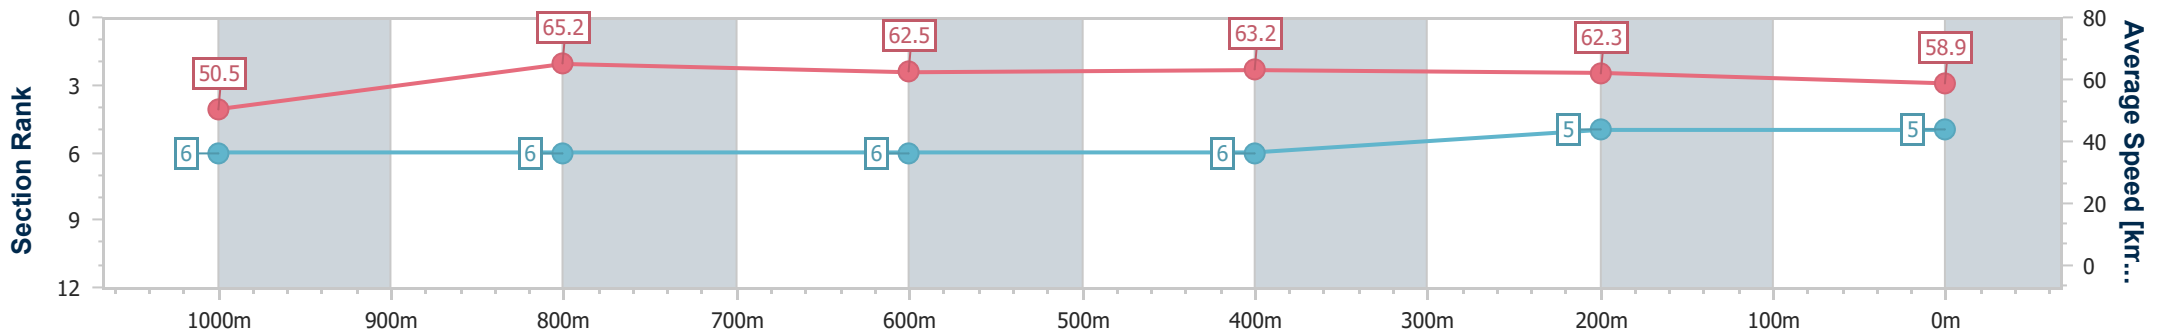

- [] Ranking at each section and finish
- .-.- No data available at this section
- NA No data available

Horse/Jockey Name	Kinetic
Final Rank	5
Fastest Section Time (Section)	0:11.09 (1000m)
Top Speed [km/h] (Section)	66.1 (1000m)
Race State	Finished

Sunshine Coast QLD Professional

Race 1: JPI LININGS Class 3 Handicap - 1200m

17 December 2023 - 12:24

Track Rating: Soft 6, Weather: Overcast, Rail Position: True

Section	Overall	1000m	800m	600m	400m	200m
Section Times	1:12.57 [5] (0:14.32)	0:58.25 [6] (0:11.09)	0:47.16 [6] (0:11.77)	0:35.39 [6] (0:11.60)	0:23.79 [6] (0:11.56)	0:12.23 [5] (0:12.23)
Average Speed [km/h]	50.5	65.2	62.5	63.2	62.3	58.9
Top Speed [km/h]	65.7	66.1	63.8	64.1	64.4	60.8
Avg. Dist. to Rail [m]	6.3	3.7	3.2	3.2	7.5	7.2
Avg. Stride Freq. [Hz]	2.2	2.4	2.3	2.4	2.4	2.3
Avg. Stride Length [m]	6.3	7.5	7.4	7.4	7.3	7.1

- [] Ranking at each section and finish
- .-.- No data available at this section
- NA No data available

Horse/Jockey Name	Freckle Rock
Final Rank	6
Fastest Section Time (Section)	0:11.05 (1000m)
Top Speed [km/h] (Section)	67.8 (Overall)
Race State	Finished