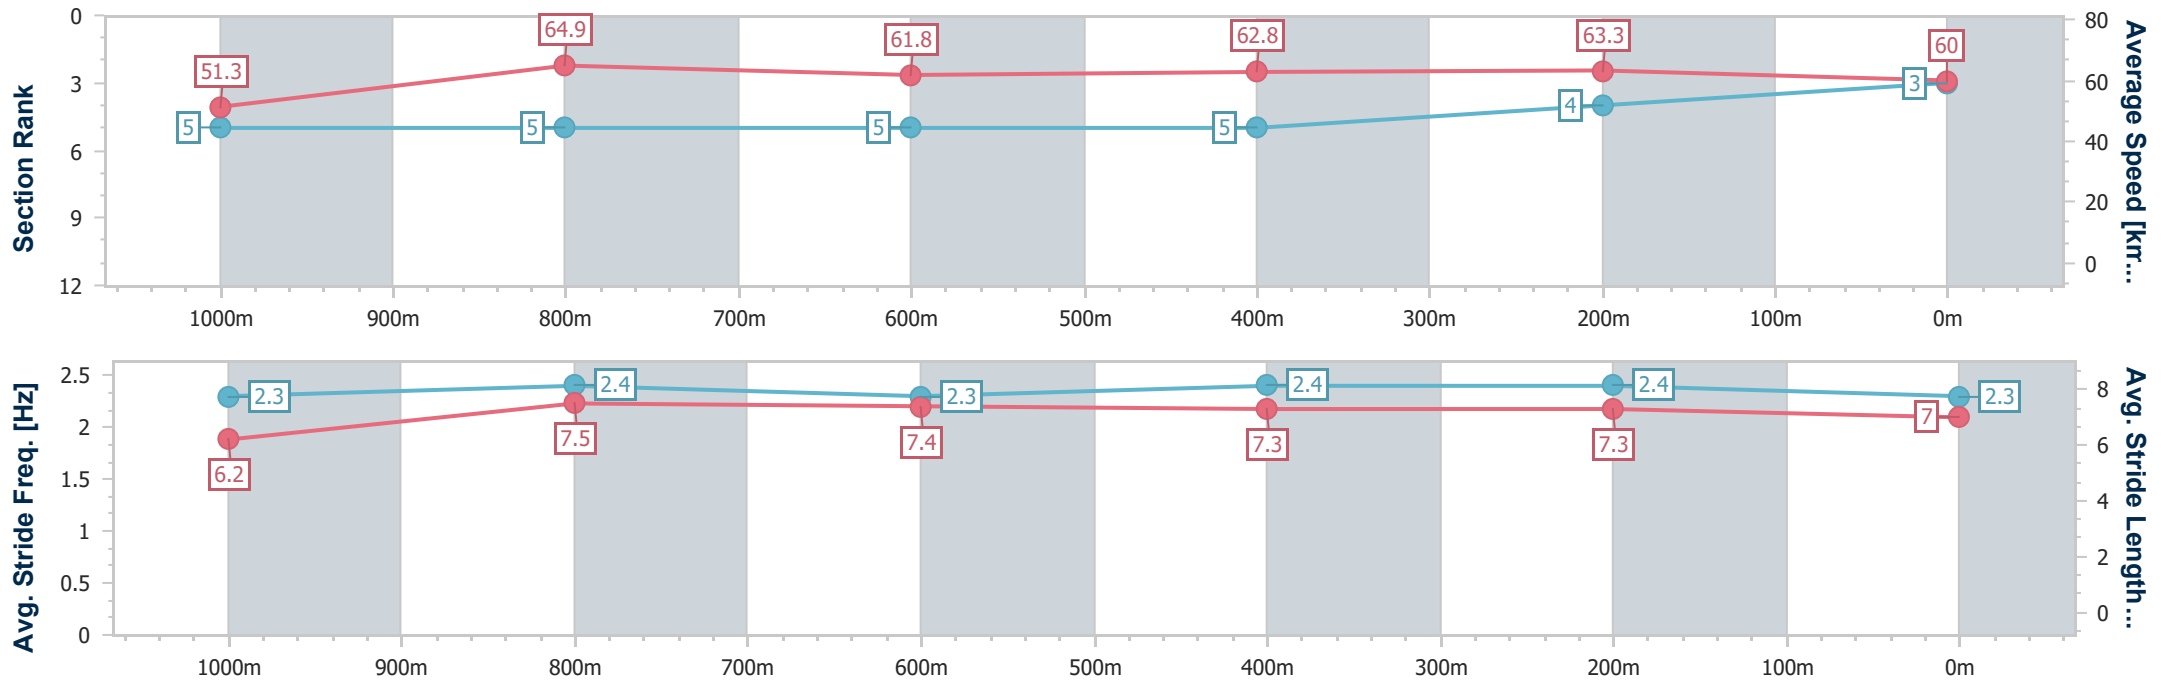

Sunshine Coast QLD Professional

Race 1: JPI LININGS Class 3 Handicap - 1200m

17 December 2023 - 12:24

Track Rating: Soft 6, Weather: Overcast, Rail Position: True

Section	Overall	1000m	800m	600m	400m	200m
Section Times	1:12.03 [3] (0:14.05)	0:57.98 [5] (0:11.19)	0:46.79 [5] (0:11.80)	0:34.99 [5] (0:11.63)	0:23.36 [5] (0:11.34)	0:12.02 [4] (0:12.02)
Average Speed [km/h]	51.3	64.9	61.8	62.8	63.3	60.0
Top Speed [km/h]	67.0	66.6	63.5	64.0	64.4	63.1
Avg. Dist. to Rail [m]	7.5	3.6	2.3	2.0	5.5	6.2
Avg. Stride Freq. [Hz]	2.3	2.4	2.3	2.4	2.4	2.3
Avg. Stride Length [m]	6.2	7.5	7.4	7.3	7.3	7.0

- [] Ranking at each section and finish
- .-.- No data available at this section
- NA No data available

Horse/Jockey Name	Jimmy's Dream
Final Rank	4
Fastest Section Time (Section)	0:11.26 (1000m)
Top Speed [km/h] (Section)	67.7 (Overall)
Race State	Finished