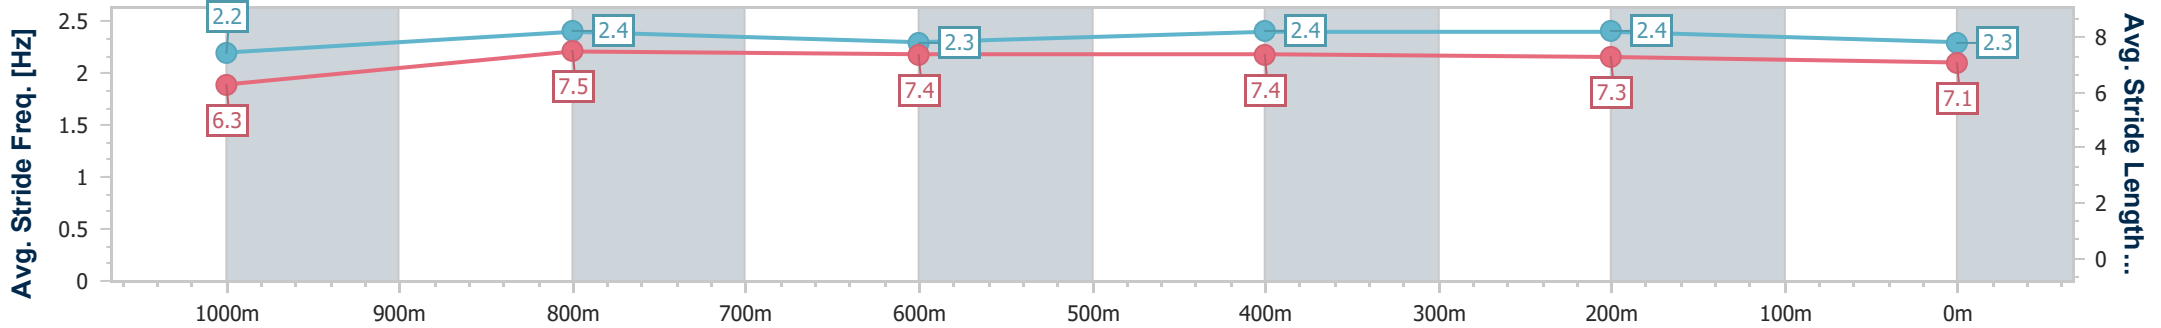

Sunshine Coast QLD Professional

Race 1: JPI LININGS Class 3 Handicap - 1200m

17 December 2023 - 12:24

Track Rating: Soft 6, Weather: Overcast, Rail Position: True

Section	Overall	1000m	800m	600m	400m	200m
Section Times	1:12.57 [5] (0:14.32)	0:58.25 [6] (0:11.09)	0:47.16 [6] (0:11.77)	0:35.39 [6] (0:11.60)	0:23.79 [6] (0:11.56)	0:12.23 [5] (0:12.23)
Average Speed [km/h]	50.5	65.2	62.5	63.2	62.3	58.9
Top Speed [km/h]	65.7	66.1	63.8	64.1	64.4	60.8
Avg. Dist. to Rail [m]	6.3	3.7	3.2	3.2	7.5	7.2
Avg. Stride Freq. [Hz]	2.2	2.4	2.3	2.4	2.4	2.3
Avg. Stride Length [m]	6.3	7.5	7.4	7.4	7.3	7.1

- [] Ranking at each section and finish
- .-.- No data available at this section
- NA No data available

Horse/Jockey Name	Freckle Rock
Final Rank	6
Fastest Section Time (Section)	0:11.05 (1000m)
Top Speed [km/h] (Section)	67.8 (Overall)
Race State	Finished