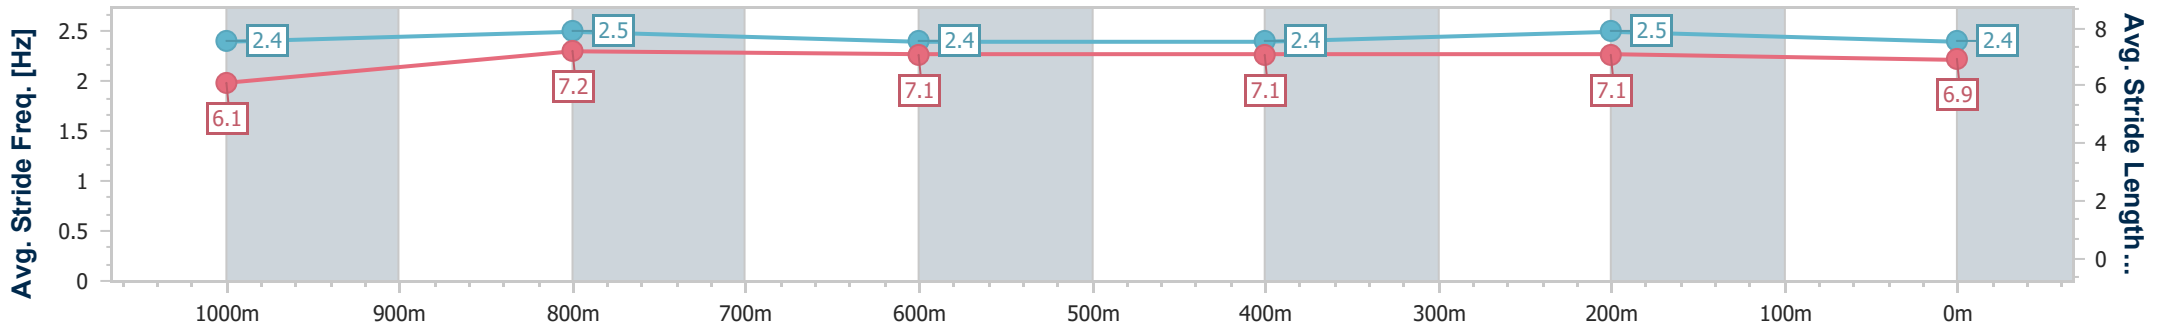

Sunshine Coast QLD Professional

Race 1: JPI LININGS Class 3 Handicap - 1200m

17 December 2023 - 12:24

Track Rating: Soft 6, Weather: Overcast, Rail Position: True

Section	Overall	1000m	800m	600m	400m	200m
Section Times	1:12.29 [4] (0:13.63)	0:58.66 [3] (0:11.26)	0:47.40 [3] (0:11.90)	0:35.50 [4] (0:11.79)	0:23.71 [4] (0:11.40)	0:12.31 [3] (0:12.31)
Average Speed [km/h]	53.0	64.4	61.5	61.7	63.1	58.5
Top Speed [km/h]	67.7	66.9	62.5	62.1	63.8	61.8
Avg. Dist. to Rail [m]	5.9	3.7	2.7	1.7	3.5	5.1
Avg. Stride Freq. [Hz]	2.4	2.5	2.4	2.4	2.5	2.4
Avg. Stride Length [m]	6.1	7.2	7.1	7.1	7.1	6.9

- [] Ranking at each section and finish
- .-.- No data available at this section
- NA No data available

Horse/Jockey Name	Kinetic
Final Rank	5
Fastest Section Time (Section)	0:11.09 (1000m)
Top Speed [km/h] (Section)	66.1 (1000m)
Race State	Finished