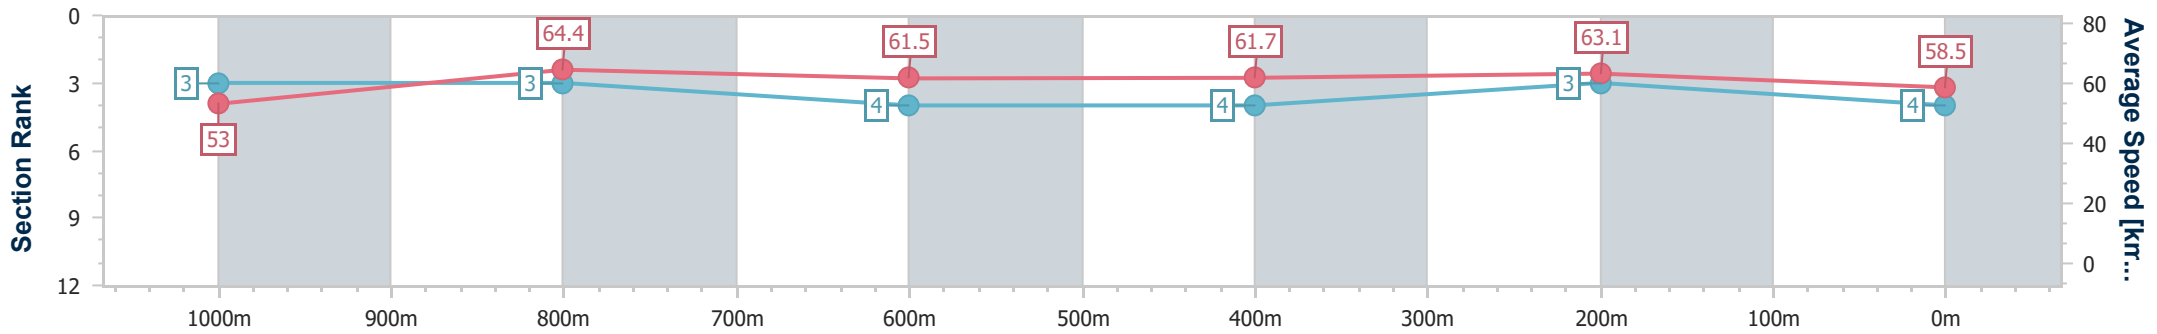

Sunshine Coast QLD Professional

Race 1: JPI LININGS Class 3 Handicap - 1200m

17 December 2023 - 12:24

Track Rating: Soft 6, Weather: Overcast, Rail Position: True

Section	Overall	1000m	800m	600m	400m	200m
Section Times	1:12.29 [4] (0:13.63)	0:58.66 [3] (0:11.26)	0:47.40 [3] (0:11.90)	0:35.50 [4] (0:11.79)	0:23.71 [4] (0:11.40)	0:12.31 [3] (0:12.31)
Average Speed [km/h]	53.0	64.4	61.5	61.7	63.1	58.5
Top Speed [km/h]	67.7	66.9	62.5	62.1	63.8	61.8
Avg. Dist. to Rail [m]	5.9	3.7	2.7	1.7	3.5	5.1
Avg. Stride Freq. [Hz]	2.4	2.5	2.4	2.4	2.5	2.4
Avg. Stride Length [m]	6.1	7.2	7.1	7.1	7.1	6.9

- [] Ranking at each section and finish
- .-.- No data available at this section
- NA No data available

Horse/Jockey Name	Kinetic
Final Rank	5
Fastest Section Time (Section)	0:11.09 (1000m)
Top Speed [km/h] (Section)	66.1 (1000m)
Race State	Finished