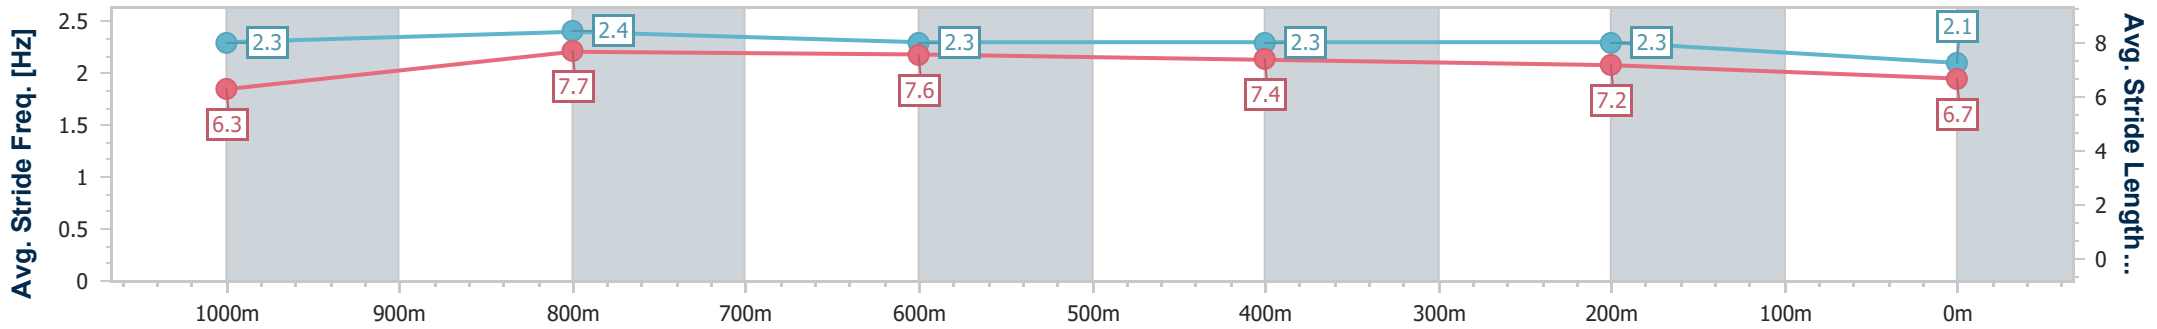

- [] Ranking at each section and finish
- .-.- No data available at this section
- NA No data available

Horse/Jockey Name	Freckle Rock
Final Rank	6
Fastest Section Time (Section)	0:11.05 (1000m)
Top Speed [km/h] (Section)	67.8 (Overall)
Race State	Finished

Sunshine Coast QLD Professional

Race 1: JPI LININGS Class 3 Handicap - 1200m

17 December 2023 - 12:24

Track Rating: Soft 6, Weather: Overcast, Rail Position: True

Section	Overall	1000m	800m	600m	400m	200m
Section Times	1:14.86 [6] (0:13.61)	1:01.25 [2] (0:11.05)	0:50.20 [2] (0:11.85)	0:38.35 [2] (0:11.88)	0:26.47 [2] (0:12.12)	0:14.35 [6] (0:14.35)
Average Speed [km/h]	52.8	65.5	62.1	61.4	59.4	50.1
Top Speed [km/h]	67.8	67.7	62.6	62.3	61.0	56.5
Avg. Dist. to Rail [m]	4.9	2.2	3.1	2.3	4.8	4.0
Avg. Stride Freq. [Hz]	2.3	2.4	2.3	2.3	2.3	2.1
Avg. Stride Length [m]	6.3	7.7	7.6	7.4	7.2	6.7

- [] Ranking at each section and finish
- .-.-.- No data available at this section
- NA No data available