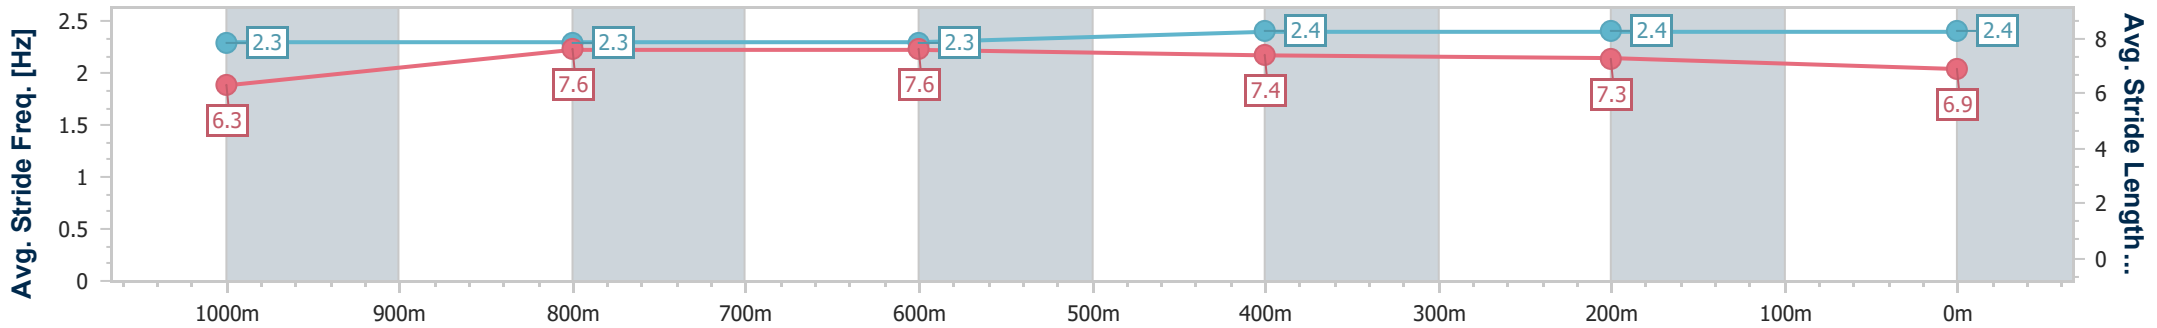

Horse/Jockey Name	Deep Respect
Final Rank	10
Fastest Section Time (Section)	0:11.29 (600m)
Top Speed [km/h] (Section)	65.7 (1000m)
Race State	Finished

Eagle Farm QLD Professional
Race 8: CHANNEL 7 GOLD EDITION PLATE - LISTED - 1200m
16 December 2023 - 16:24
Track Rating: Good 4, Weather: Fine, Rail Position: +2m Entire

Section	Overall	1000m	800m	600m	400m	200m
Section Times	1:11.87 [10] (0:14.25)	0:57.62 [9] (0:11.48)	0:46.14 [9] (0:11.64)	0:34.50 [10] (0:11.29)	0:23.21 [10] (0:11.30)	0:11.91 [12] (0:11.91)
Average Speed [km/h]	50.7	63.4	62.2	63.9	63.7	60.3
Top Speed [km/h]	62.5	65.7	65.1	64.6	64.8	61.3
Avg. Dist. to Rail [m]	3.8	2.5	1.0	0.2	1.1	1.3
Avg. Stride Freq. [Hz]	2.3	2.3	2.3	2.4	2.4	2.4
Avg. Stride Length [m]	6.3	7.6	7.6	7.4	7.3	6.9

- [ ] Ranking at each section and finish
- -.-.- No data available at this section
- NA No data available