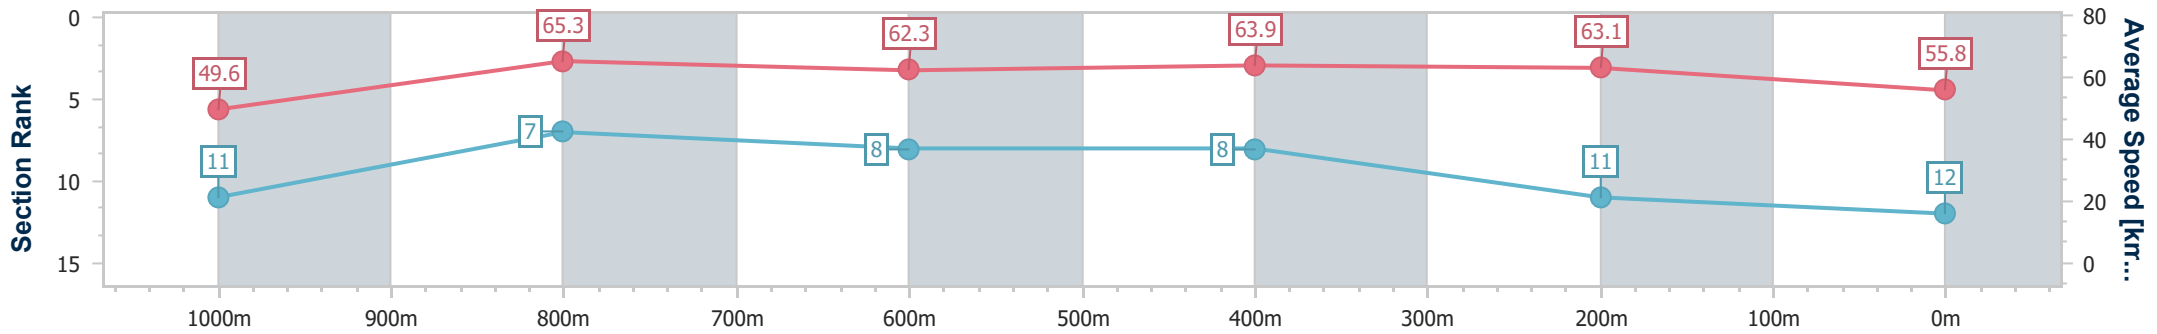

Horse/Jockey Name	Mishani Renegade
Final Rank	12
Fastest Section Time (Section)	0:11.10 (1000m)
Top Speed [km/h] (Section)	66.8 (1000m)
Race State	Finished

Eagle Farm QLD Professional
Race 8: CHANNEL 7 GOLD EDITION PLATE - LISTED - 1200m
16 December 2023 - 16:24
Track Rating: Good 4, Weather: Fine, Rail Position: +2m Entire

BRISBANE
RACING CLUB

Section	Overall	1000m	800m	600m	400m	200m
Section Times	1:12.87 [12] (0:14.51)	0:58.36 [11] (0:11.10)	0:47.26 [7] (0:11.60)	0:35.66 [8] (0:11.31)	0:24.35 [8] (0:11.44)	0:12.91 [11]
Average Speed [km/h]	49.6	65.3	62.3	63.9	63.1	55.8
Top Speed [km/h]	64.8	66.8	66.4	65.8	65.3	60.6
Avg. Dist. to Rail [m]	0.8	1.2	1.1	1.2	1.1	1.7
Avg. Stride Freq. [Hz]	2.2	2.3	2.3	2.3	2.3	2.2
Avg. Stride Length [m]	6.2	7.7	7.7	7.7	7.5	7.1

- [ ] Ranking at each section and finish
- -.-.- No data available at this section
- NA No data available