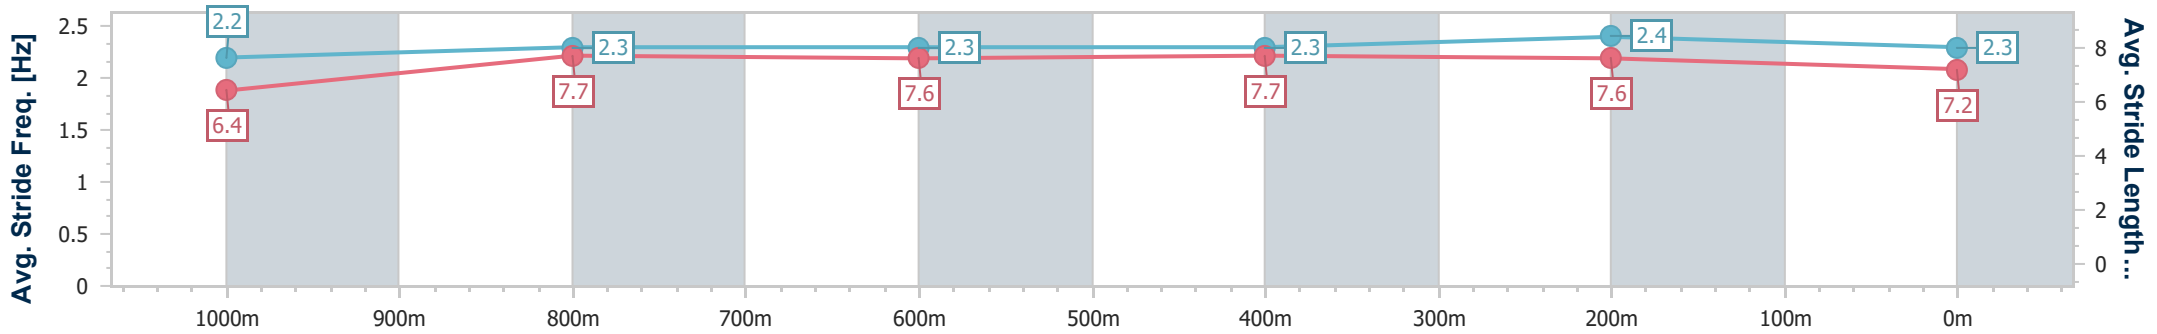

Horse/Jockey Name	Defiant Spirit
Final Rank	9
Fastest Section Time (Section)	0:11.03 (400m)
Top Speed [km/h] (Section)	66.9 (400m)
Race State	Finished

Eagle Farm QLD Professional
Race 8: CHANNEL 7 GOLD EDITION PLATE - LISTED - 1200m
16 December 2023 - 16:24
Track Rating: Good 4, Weather: Fine, Rail Position: +2m Entire

BRISBANE
RACING CLUB

Section	Overall	1000m	800m	600m	400m	200m
Section Times	1:11.77 [9] (0:14.24)	0:57.53 [8] (0:11.51)	0:46.02 [10] (0:11.57)	0:34.45 [9] (0:11.32)	0:23.13 [9] (0:11.03)	0:12.10 [9] (0:12.10)
Average Speed [km/h]	50.6	64.1	63.0	64.0	65.3	59.5
Top Speed [km/h]	65.8	66.6	65.5	66.6	66.9	62.7
Avg. Dist. to Rail [m]	5.0	4.5	2.8	1.8	3.6	6.8
Avg. Stride Freq. [Hz]	2.2	2.3	2.3	2.3	2.4	2.3
Avg. Stride Length [m]	6.4	7.7	7.6	7.7	7.6	7.2

- [ ] Ranking at each section and finish
- -.-.- No data available at this section
- NA No data available