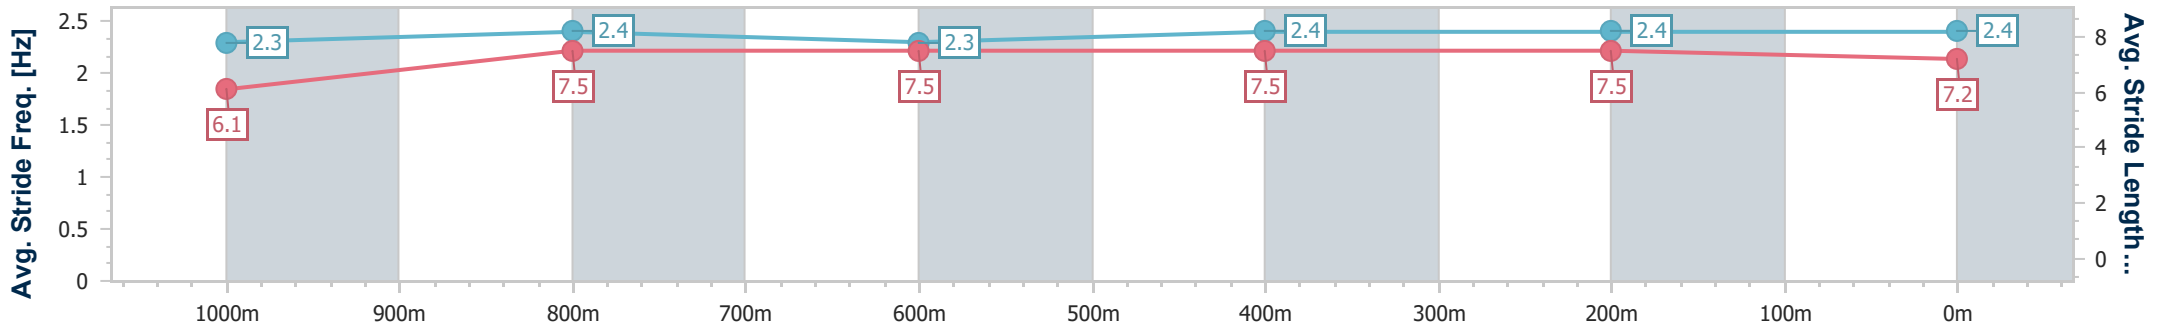

Horse/Jockey Name	Show Me Mercy
Final Rank	3
Fastest Section Time (Section)	0:10.99 (400m)
Top Speed [km/h] (Section)	67.0 (400m)
Race State	Finished

Eagle Farm QLD Professional
Race 8: CHANNEL 7 GOLD EDITION PLATE - LISTED - 1200m
16 December 2023 - 16:24
Track Rating: Good 4, Weather: Fine, Rail Position: +2m Entire

BRISBANE
RACING CLUB

Section	Overall	1000m	800m	600m	400m	200m
Section Times	1:10.92 [3] (0:14.01)	0:56.91 [6] (0:11.47)	0:45.44 [6] (0:11.52)	0:33.92 [6] (0:11.28)	0:22.64 [6] (0:10.99)	0:11.65 [4] (0:11.65)
Average Speed [km/h]	51.5	63.4	63.1	64.2	65.7	61.6
Top Speed [km/h]	64.0	64.8	63.9	66.5	67.0	64.6
Avg. Dist. to Rail [m]	3.1	2.3	1.3	2.1	5.3	7.9
Avg. Stride Freq. [Hz]	2.3	2.4	2.3	2.4	2.4	2.4
Avg. Stride Length [m]	6.1	7.5	7.5	7.5	7.5	7.2

- [ ] Ranking at each section and finish
- -.-.- No data available at this section
- NA No data available