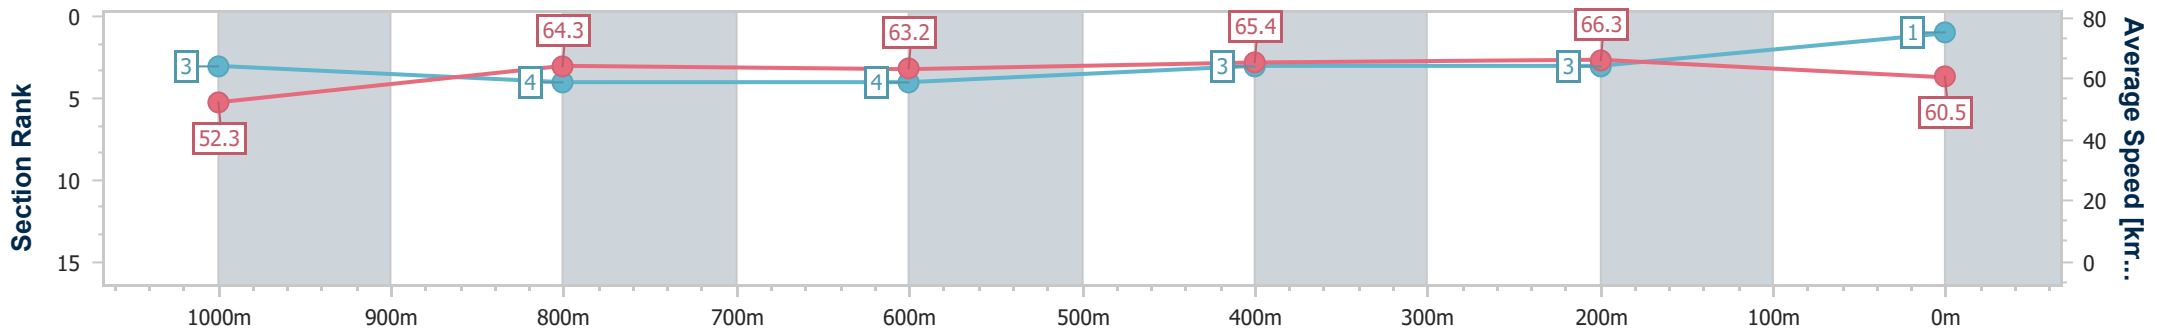

BRISBANE
RACING CLUB

Section	Overall	1000m	800m	600m	400m	200m
Section Times	1:10.88 [1] (0:13.78)	0:57.10 [3] (0:11.41)	0:45.69 [4] (0:11.64)	0:34.05 [4] (0:11.31)	0:22.74 [3] (0:10.84)	0:11.90 [3] (0:11.90)
Average Speed [km/h]	52.3	64.3	63.2	65.4	66.3	60.5
Top Speed [km/h]	63.7	65.6	64.7	67.7	68.1	64.0
Avg. Dist. to Rail [m]	4.3	3.8	4.5	4.7	4.8	7.3
Avg. Stride Freq. [Hz]	2.4	2.4	2.4	2.5	2.5	1.6
Avg. Stride Length [m]	6.1	7.3	7.4	7.3	7.3	10.6