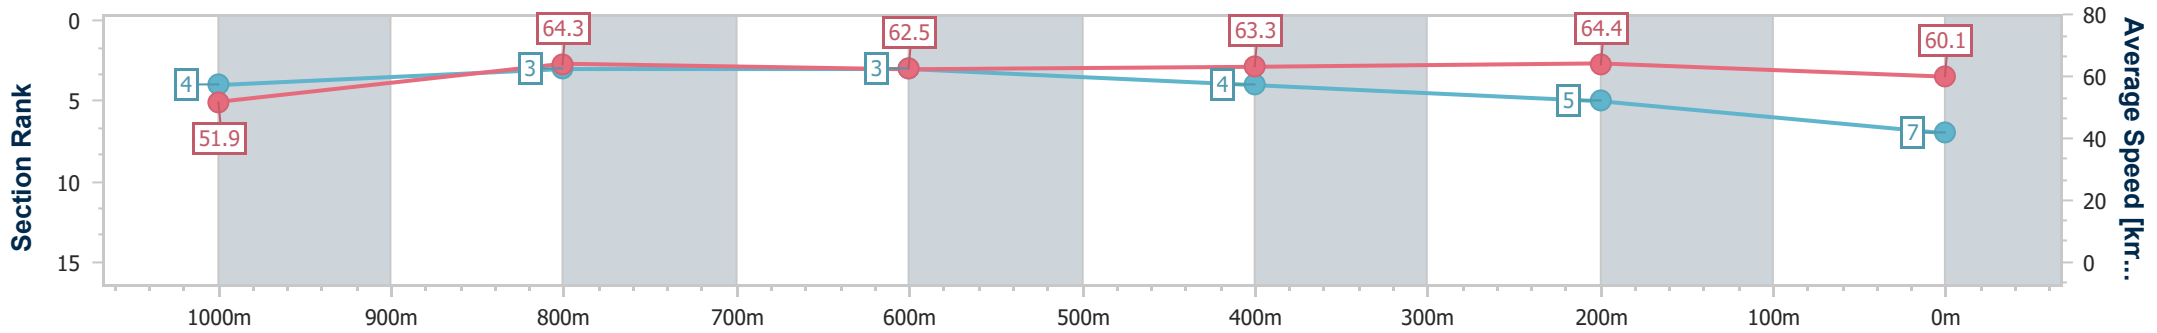

Horse/Jockey Name	Spirit Of Mac
Final Rank	7
Fastest Section Time (Section)	0:11.22 (400m)
Top Speed [km/h] (Section)	66.1 (1000m)
Race State	Finished

Eagle Farm QLD Professional
Race 8: CHANNEL 7 GOLD EDITION PLATE - LISTED - 1200m
16 December 2023 - 16:24
Track Rating: Good 4, Weather: Fine, Rail Position: +2m Entire

BRISBANE
RACING CLUB

Section	Overall	1000m	800m	600m	400m	200m
Section Times	1:11.41 [7] (0:13.87)	0:57.54 [4] (0:11.31)	0:46.23 [3] (0:11.63)	0:34.60 [3] (0:11.42)	0:23.18 [4] (0:11.22)	0:11.96 [5]
Average Speed [km/h]	51.9	64.3	62.5	63.3	64.4	60.1
Top Speed [km/h]	64.1	66.1	63.4	64.5	65.7	63.2
Avg. Dist. to Rail [m]	1.8	2.0	1.6	1.3	1.7	3.4
Avg. Stride Freq. [Hz]	2.3	2.4	2.3	2.4	2.4	2.3
Avg. Stride Length [m]	6.3	7.5	7.5	7.4	7.5	7.1

- [ ] Ranking at each section and finish
- -.-.- No data available at this section
- NA No data available