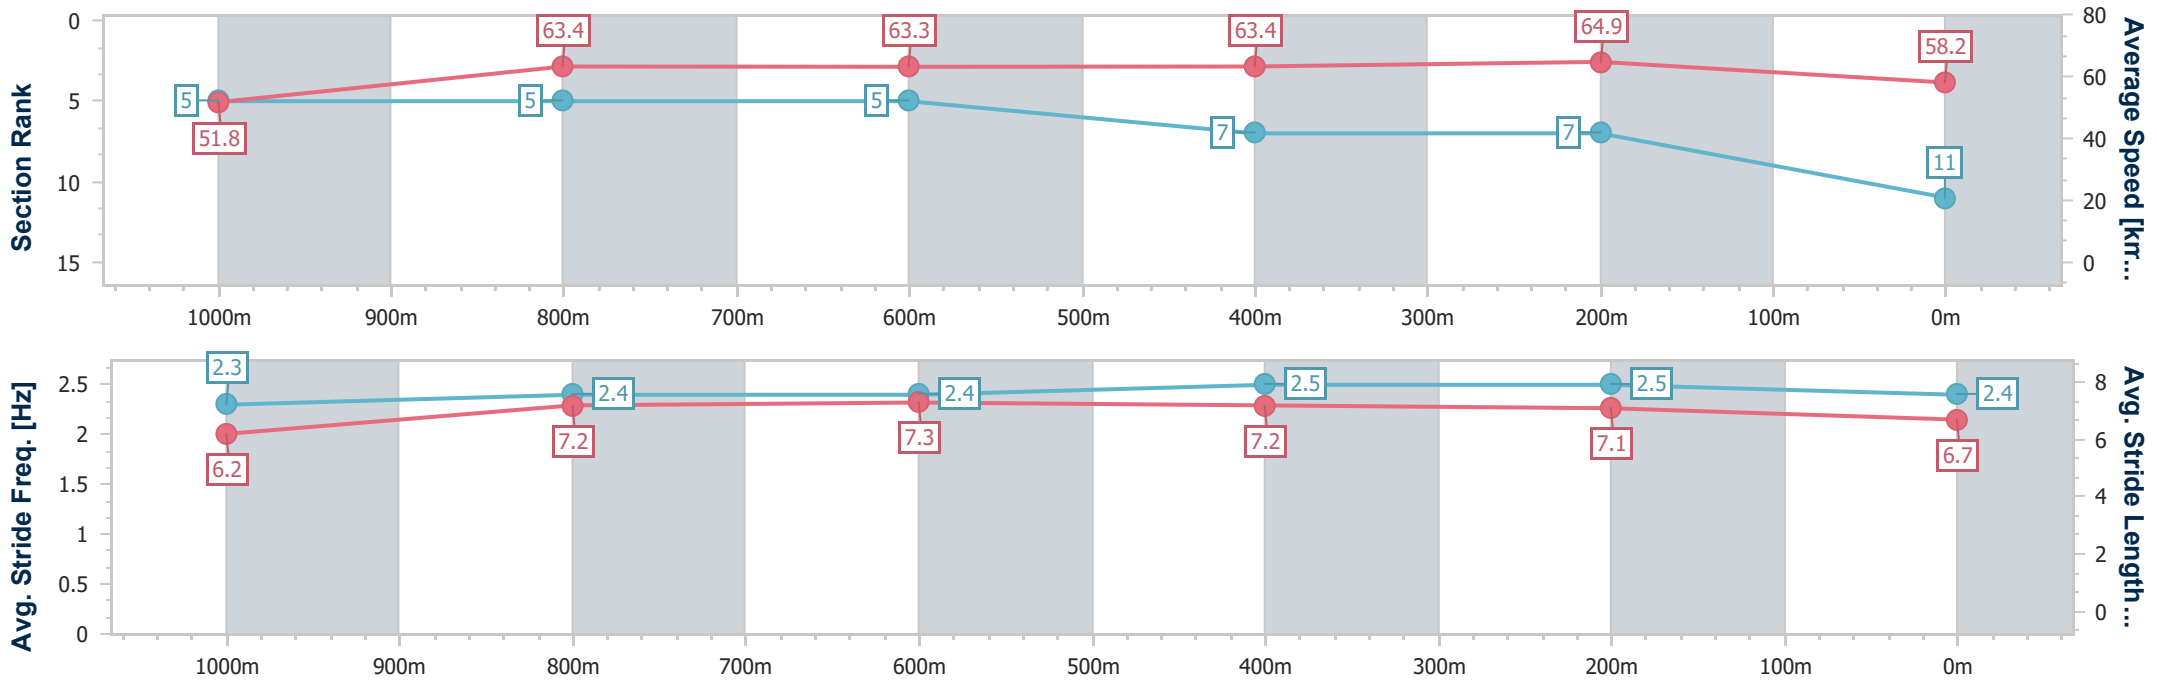

- [] Ranking at each section and finish
- .-.- No data available at this section
- NA No data available

Horse/Jockey Name	Mixed Spice
Final Rank	11
Fastest Section Time (Section)	0:11.10 (400m)
Top Speed [km/h] (Section)	66.0 (400m)
Race State	Finished

Eagle Farm QLD Professional
 Race 8: CHANNEL 7 GOLD EDITION PLATE - LISTED - 1200m
 16 December 2023 - 16:24
 Track Rating: Good 4, Weather: Fine, Rail Position: +2m Entire

BRISBANE
 RACING CLUB

Section	Overall	1000m	800m	600m	400m	200m
Section Times	1:12.01 [11] (0:13.89)	0:58.12 [5] (0:11.55)	0:46.57 [5] (0:11.53)	0:35.04 [5] (0:11.55)	0:23.49 [7] (0:11.10)	0:12.39 [7] (0:12.39)
Average Speed [km/h]	51.8	63.4	63.3	63.4	64.9	58.2
Top Speed [km/h]	63.8	64.6	64.5	64.8	66.0	62.8
Avg. Dist. to Rail [m]	5.6	3.3	2.7	3.4	5.2	7.5
Avg. Stride Freq. [Hz]	2.3	2.4	2.4	2.5	2.5	2.4
Avg. Stride Length [m]	6.2	7.2	7.3	7.2	7.1	6.7