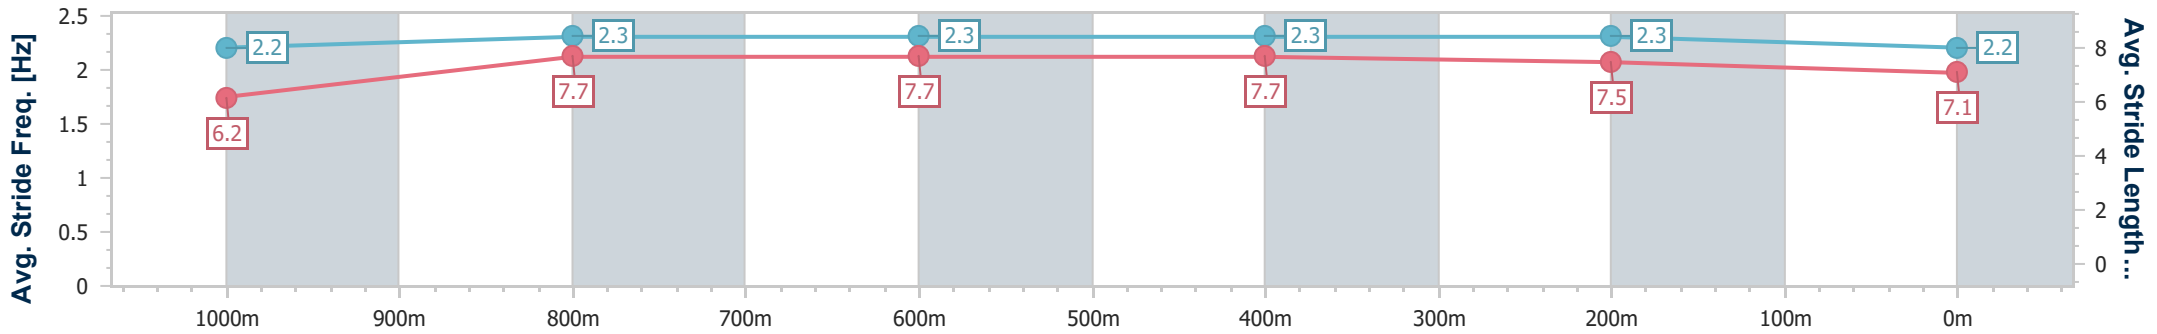

Horse/Jockey Name	Mishani Renegade
Final Rank	12
Fastest Section Time (Section)	0:11.10 (1000m)
Top Speed [km/h] (Section)	66.8 (1000m)
Race State	Finished

Eagle Farm QLD Professional
Race 8: CHANNEL 7 GOLD EDITION PLATE - LISTED - 1200m
16 December 2023 - 16:24
Track Rating: Good 4, Weather: Fine, Rail Position: +2m Entire

BRISBANE
RACING CLUB

Section	Overall	1000m	800m	600m	400m	200m
Section Times	1:12.87 [12] (0:14.51)	0:58.36 [11] (0:11.10)	0:47.26 [7] (0:11.60)	0:35.66 [8] (0:11.31)	0:24.35 [8] (0:11.44)	0:12.91 [11]
Average Speed [km/h]	49.6	65.3	62.3	63.9	63.1	55.8
Top Speed [km/h]	64.8	66.8	66.4	65.8	65.3	60.6
Avg. Dist. to Rail [m]	0.8	1.2	1.1	1.2	1.1	1.7
Avg. Stride Freq. [Hz]	2.2	2.3	2.3	2.3	2.3	2.2
Avg. Stride Length [m]	6.2	7.7	7.7	7.7	7.5	7.1

- [ ] Ranking at each section and finish
- -.-.- No data available at this section
- NA No data available