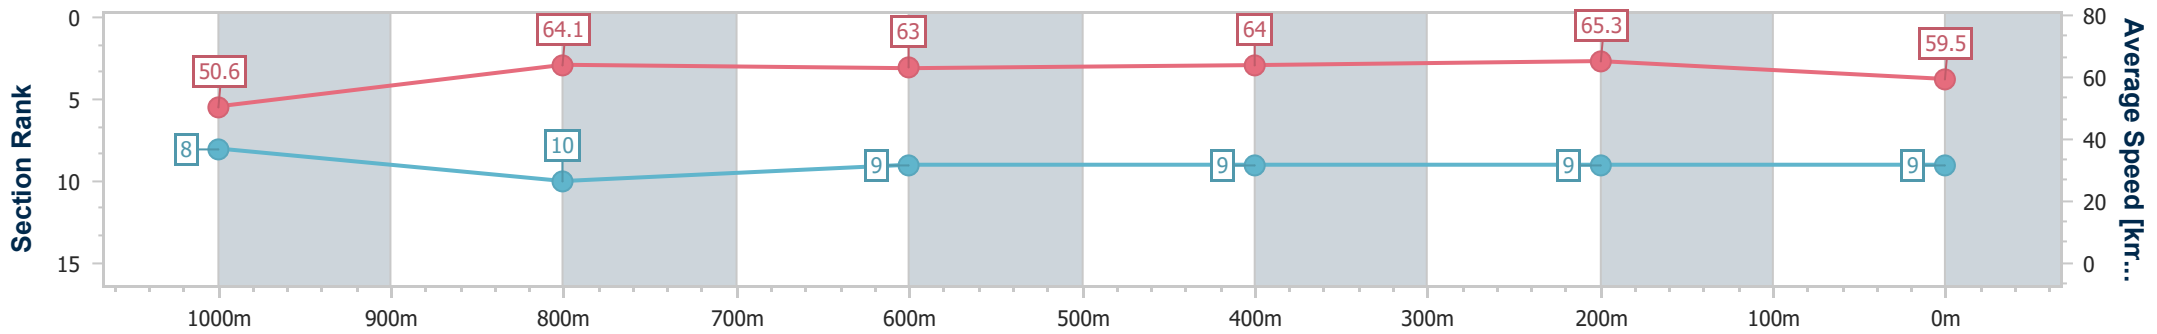

Horse/Jockey Name	Defiant Spirit
Final Rank	9
Fastest Section Time (Section)	0:11.03 (400m)
Top Speed [km/h] (Section)	66.9 (400m)
Race State	Finished

Eagle Farm QLD Professional
Race 8: CHANNEL 7 GOLD EDITION PLATE - LISTED - 1200m
16 December 2023 - 16:24
Track Rating: Good 4, Weather: Fine, Rail Position: +2m Entire

BRISBANE
RACING CLUB

Section	Overall	1000m	800m	600m	400m	200m
Section Times	1:11.77 [9] (0:14.24)	0:57.53 [8] (0:11.51)	0:46.02 [10] (0:11.57)	0:34.45 [9] (0:11.32)	0:23.13 [9] (0:11.03)	0:12.10 [9] (0:12.10)
Average Speed [km/h]	50.6	64.1	63.0	64.0	65.3	59.5
Top Speed [km/h]	65.8	66.6	65.5	66.6	66.9	62.7
Avg. Dist. to Rail [m]	5.0	4.5	2.8	1.8	3.6	6.8
Avg. Stride Freq. [Hz]	2.2	2.3	2.3	2.3	2.4	2.3
Avg. Stride Length [m]	6.4	7.7	7.6	7.7	7.6	7.2

- [ ] Ranking at each section and finish
- -.-.- No data available at this section
- NA No data available