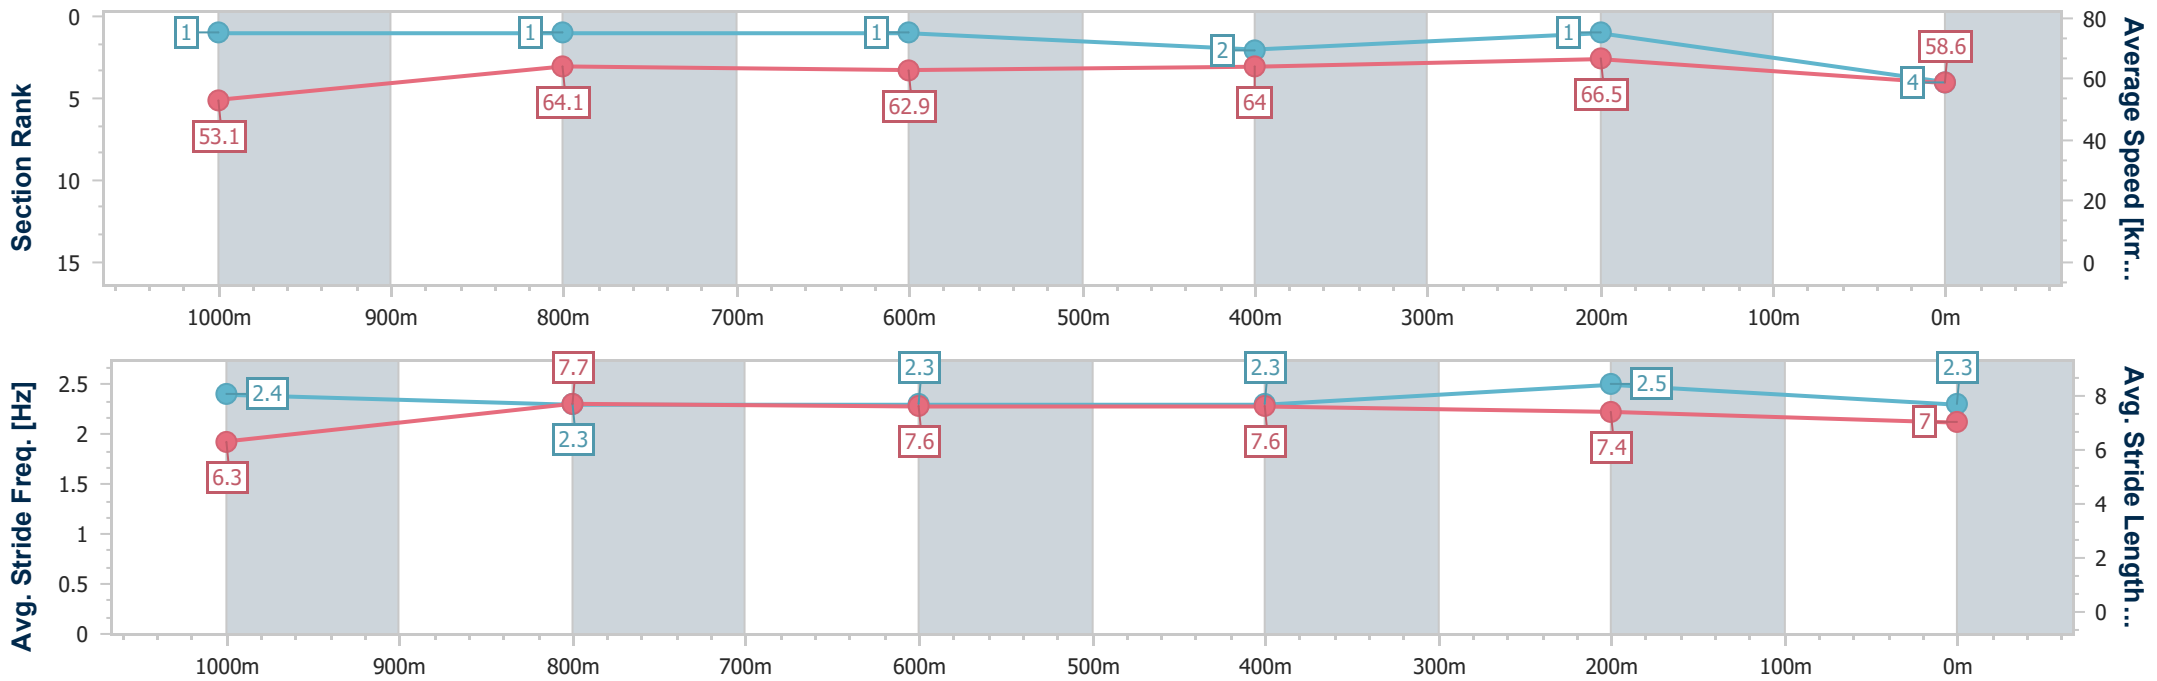

Horse/Jockey Name	Tiger Shark
Final Rank	4
Fastest Section Time (Section)	0:10.84 (400m)
Top Speed [km/h] (Section)	67.8 (400m)
Race State	Finished

Eagle Farm QLD Professional
Race 8: CHANNEL 7 GOLD EDITION PLATE - LISTED - 1200m
16 December 2023 - 16:24
Track Rating: Good 4, Weather: Fine, Rail Position: +2m Entire

BRISBANE
RACING CLUB

Section	Overall	1000m	800m	600m	400m	200m
Section Times	1:11.19 [4] (0:13.62)	0:57.57 [1] (0:11.36)	0:46.21 [1] (0:11.64)	0:34.57 [1] (0:11.42)	0:23.15 [2] (0:10.84)	0:12.31 [1]
Average Speed [km/h]	53.1	64.1	62.9	64.0	66.5	58.6
Top Speed [km/h]	64.3	65.5	63.6	67.7	67.8	63.5
Avg. Dist. to Rail [m]	8.1	2.4	3.3	3.4	5.3	6.5
Avg. Stride Freq. [Hz]	2.4	2.3	2.3	2.3	2.5	2.3
Avg. Stride Length [m]	6.3	7.7	7.6	7.6	7.4	7.0

- [ ] Ranking at each section and finish
- -.-.- No data available at this section
- NA No data available