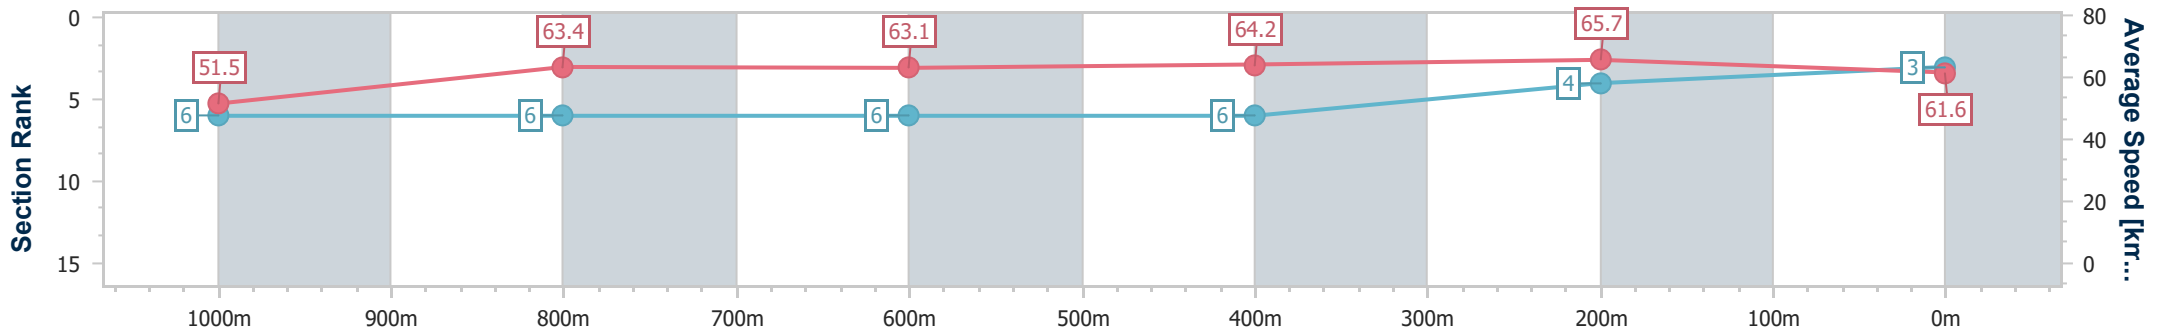

Horse/Jockey Name	Show Me Mercy
Final Rank	3
Fastest Section Time (Section)	0:10.99 (400m)
Top Speed [km/h] (Section)	67.0 (400m)
Race State	Finished

Eagle Farm QLD Professional
Race 8: CHANNEL 7 GOLD EDITION PLATE - LISTED - 1200m
16 December 2023 - 16:24
Track Rating: Good 4, Weather: Fine, Rail Position: +2m Entire

BRISBANE
RACING CLUB

Section	Overall	1000m	800m	600m	400m	200m
Section Times	1:10.92 [3] (0:14.01)	0:56.91 [6] (0:11.47)	0:45.44 [6] (0:11.52)	0:33.92 [6] (0:11.28)	0:22.64 [6] (0:10.99)	0:11.65 [4] (0:11.65)
Average Speed [km/h]	51.5	63.4	63.1	64.2	65.7	61.6
Top Speed [km/h]	64.0	64.8	63.9	66.5	67.0	64.6
Avg. Dist. to Rail [m]	3.1	2.3	1.3	2.1	5.3	7.9
Avg. Stride Freq. [Hz]	2.3	2.4	2.3	2.4	2.4	2.4
Avg. Stride Length [m]	6.1	7.5	7.5	7.5	7.5	7.2

- [ ] Ranking at each section and finish
- -.-.- No data available at this section
- NA No data available