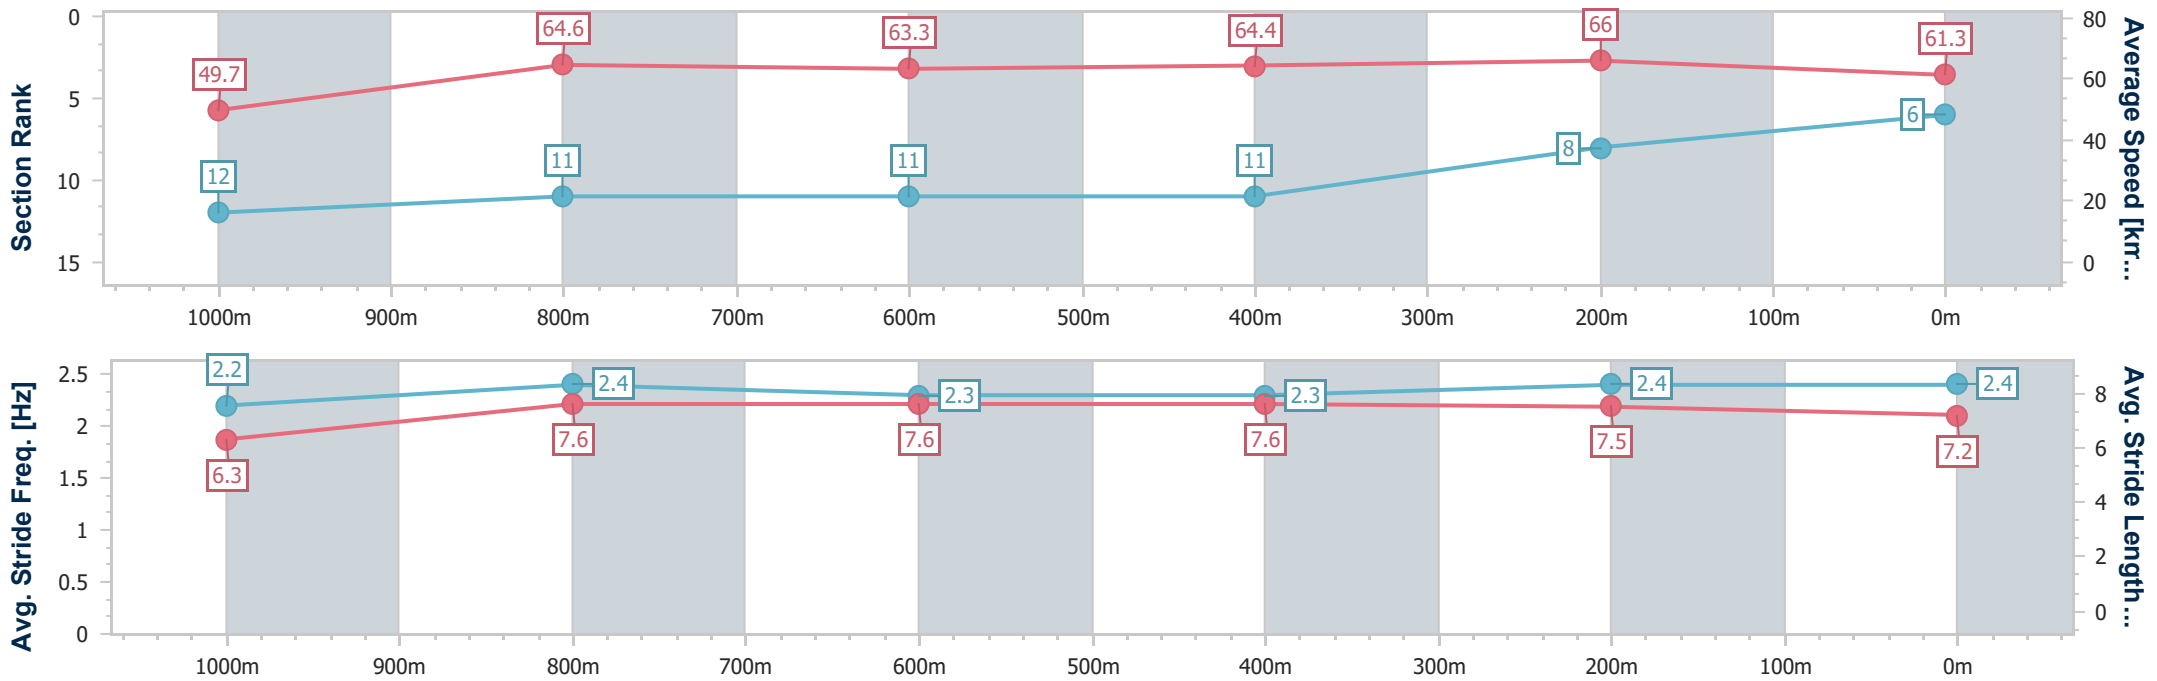

Eagle Farm QLD Professional

Race 8: CHANNEL 7 GOLD EDITION PLATE - LISTED - 1200m

16 December 2023 - 16:24

Track Rating: Good 4, Weather: Fine, Rail Position: +2m Entire

BRISBANE RACING CLUB

Section	Overall	1000m	800m	600m	400m	200m
Section Times	1:11.40 [6] (0:14.53)	0:56.87 [12] (0:11.43)	0:45.44 [11] (0:11.42)	0:34.02 [11] (0:11.35)	0:22.67 [11] (0:10.91)	0:11.76 [8] (0:11.76)
Average Speed [km/h]	49.7	64.6	63.3	64.4	66.0	61.3
Top Speed [km/h]	63.8	66.1	65.5	67.3	68.2	64.5
Avg. Dist. to Rail [m]	6.7	4.0	1.7	2.9	6.4	8.7
Avg. Stride Freq. [Hz]	2.2	2.4	2.3	2.3	2.4	2.4
Avg. Stride Length [m]	6.3	7.6	7.6	7.6	7.5	7.2