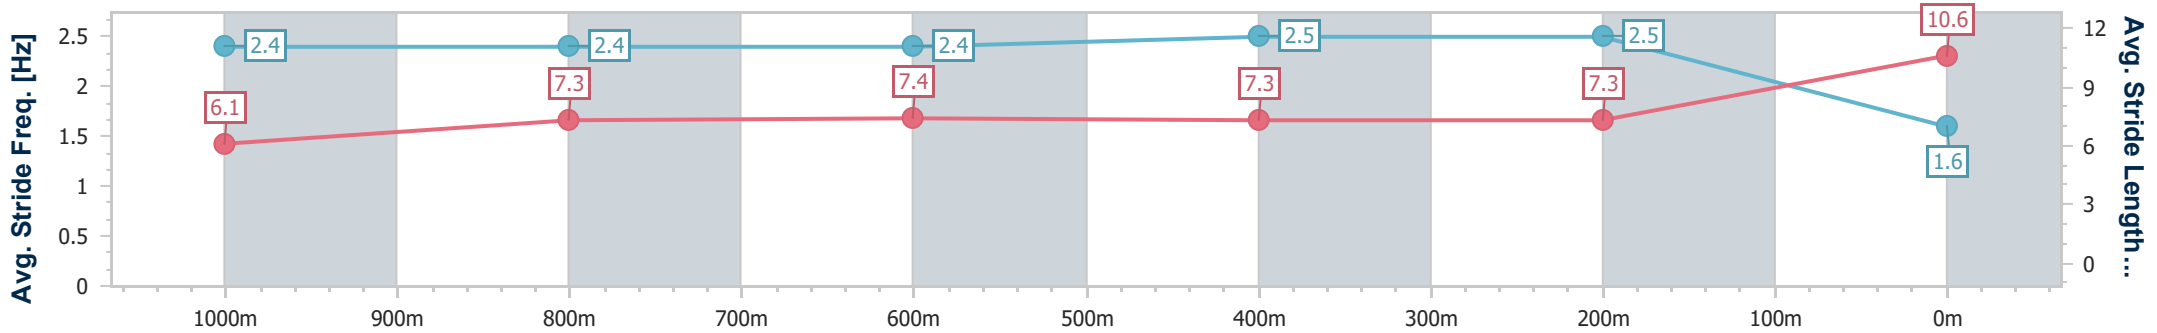

BRISBANE
RACING CLUB

Section	Overall	1000m	800m	600m	400m	200m
Section Times	1:10.88 [1] (0:13.78)	0:57.10 [3] (0:11.41)	0:45.69 [4] (0:11.64)	0:34.05 [4] (0:11.31)	0:22.74 [3] (0:10.84)	0:11.90 [3] (0:11.90)
Average Speed [km/h]	52.3	64.3	63.2	65.4	66.3	60.5
Top Speed [km/h]	63.7	65.6	64.7	67.7	68.1	64.0
Avg. Dist. to Rail [m]	4.3	3.8	4.5	4.7	4.8	7.3
Avg. Stride Freq. [Hz]	2.4	2.4	2.4	2.5	2.5	1.6
Avg. Stride Length [m]	6.1	7.3	7.4	7.3	7.3	10.6