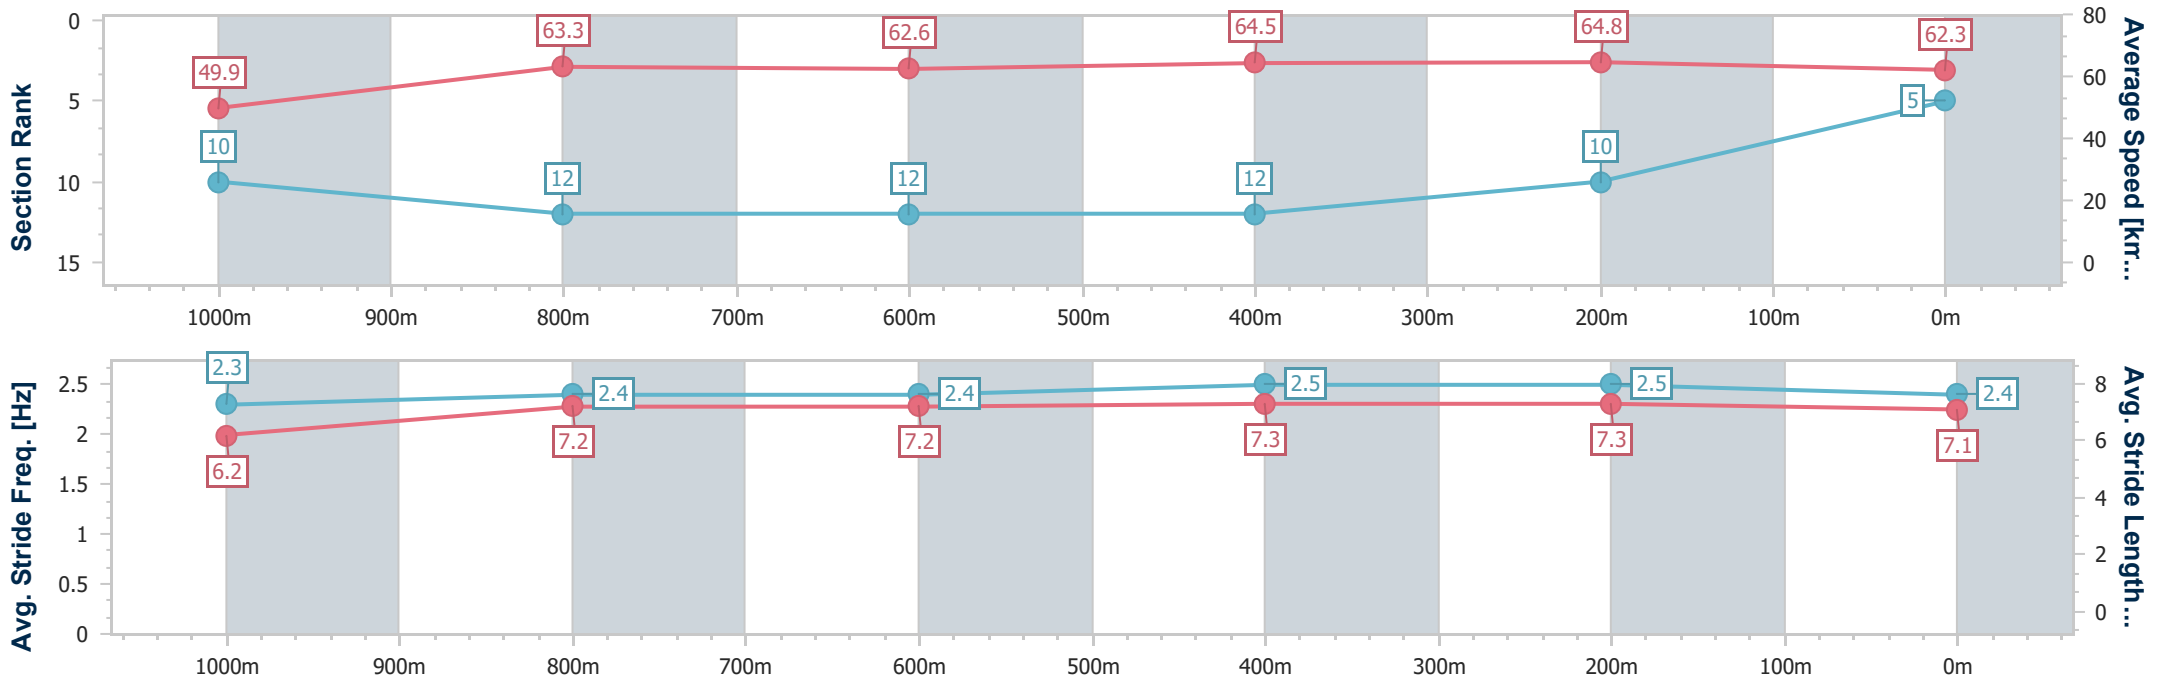

Horse/Jockey Name	Bold Comic
Final Rank	5
Fastest Section Time (Section)	0:11.09 (400m)
Top Speed [km/h] (Section)	65.9 (400m)
Race State	Finished

Eagle Farm QLD Professional
Race 8: CHANNEL 7 GOLD EDITION PLATE - LISTED - 1200m
16 December 2023 - 16:24
Track Rating: Good 4, Weather: Fine, Rail Position: +2m Entire

BRISBANE
RACING CLUB

Section	Overall	1000m	800m	600m	400m	200m
Section Times	1:11.39 [5] (0:14.46)	0:56.93 [10] (0:11.55)	0:45.38 [12] (0:11.54)	0:33.84 [12] (0:11.20)	0:22.64 [12] (0:11.09)	0:11.55 [10] (0:11.55)
Average Speed [km/h]	49.9	63.3	62.6	64.5	64.8	62.3
Top Speed [km/h]	64.3	65.2	65.5	65.7	65.9	64.7
Avg. Dist. to Rail [m]	4.2	2.9	0.9	0.8	2.4	2.6
Avg. Stride Freq. [Hz]	2.3	2.4	2.4	2.5	2.5	2.4
Avg. Stride Length [m]	6.2	7.2	7.2	7.3	7.3	7.1

- [ ] Ranking at each section and finish
- -.-.- No data available at this section
- NA No data available