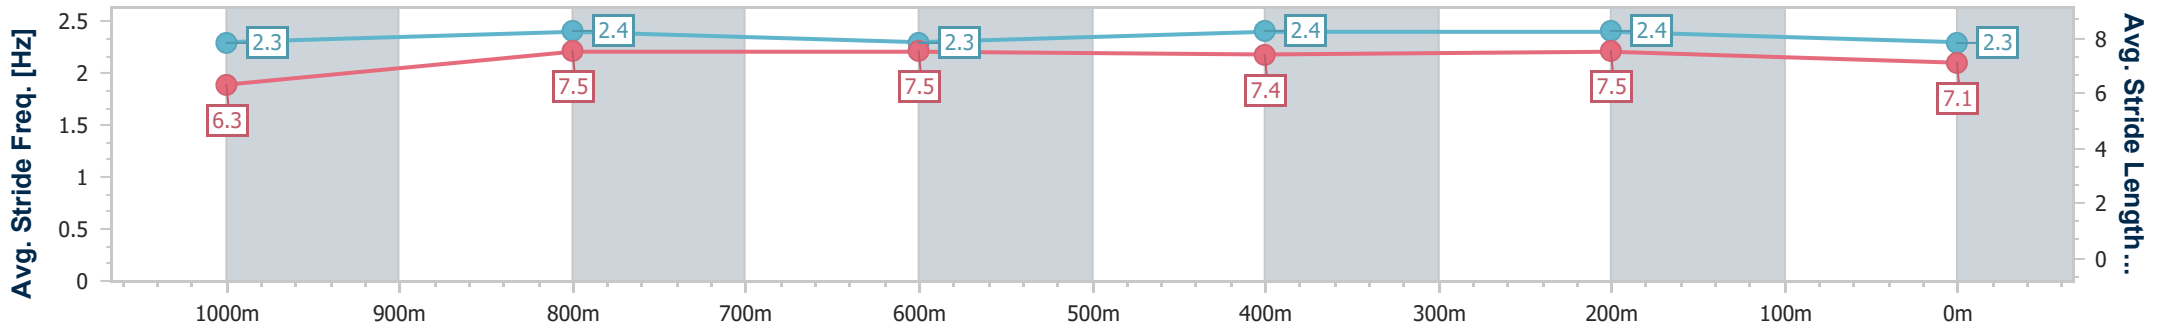

Horse/Jockey Name	Spirit Of Mac
Final Rank	7
Fastest Section Time (Section)	0:11.22 (400m)
Top Speed [km/h] (Section)	66.1 (1000m)
Race State	Finished

Eagle Farm QLD Professional
Race 8: CHANNEL 7 GOLD EDITION PLATE - LISTED - 1200m
16 December 2023 - 16:24
Track Rating: Good 4, Weather: Fine, Rail Position: +2m Entire

BRISBANE
RACING CLUB

Section	Overall	1000m	800m	600m	400m	200m
Section Times	1:11.41 [7] (0:13.87)	0:57.54 [4] (0:11.31)	0:46.23 [3] (0:11.63)	0:34.60 [3] (0:11.42)	0:23.18 [4] (0:11.22)	0:11.96 [5]
Average Speed [km/h]	51.9	64.3	62.5	63.3	64.4	60.1
Top Speed [km/h]	64.1	66.1	63.4	64.5	65.7	63.2
Avg. Dist. to Rail [m]	1.8	2.0	1.6	1.3	1.7	3.4
Avg. Stride Freq. [Hz]	2.3	2.4	2.3	2.4	2.4	2.3
Avg. Stride Length [m]	6.3	7.5	7.5	7.4	7.5	7.1

- [ ] Ranking at each section and finish
- -.-.- No data available at this section
- NA No data available