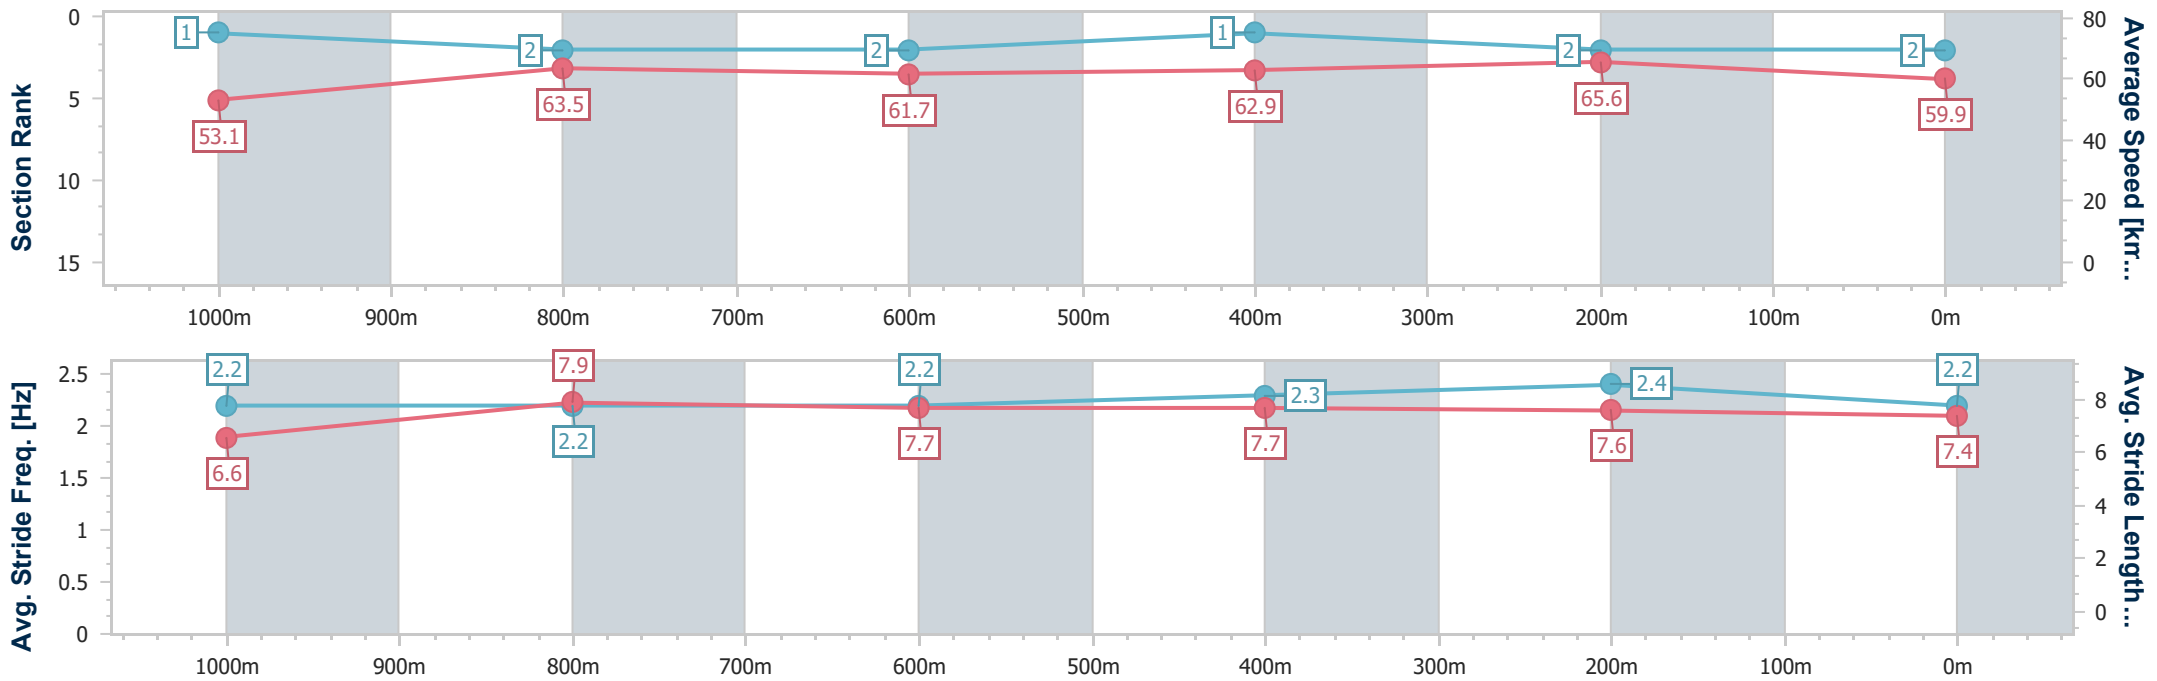

Horse/Jockey Name	Avone
Final Rank	2
Fastest Section Time (Section)	0:10.96 (400m)
Top Speed [km/h] (Section)	67.4 (400m)
Race State	Finished

Eagle Farm QLD Professional
Race 8: CHANNEL 7 GOLD EDITION PLATE - LISTED - 1200m
16 December 2023 - 16:24
Track Rating: Good 4, Weather: Fine, Rail Position: +2m Entire

BRISBANE
RACING CLUB

Section	Overall	1000m	800m	600m	400m	200m
Section Times	1:10.90 [2] (0:13.62)	0:57.28 [1] (0:11.44)	0:45.84 [2] (0:11.56)	0:34.28 [2] (0:11.33)	0:22.95 [1] (0:10.96)	0:11.99 [2] (0:11.99)
Average Speed [km/h]	53.1	63.5	61.7	62.9	65.6	59.9
Top Speed [km/h]	64.2	64.8	62.8	66.0	67.4	63.3
Avg. Dist. to Rail [m]	6.6	1.7	1.8	2.2	0.9	3.8
Avg. Stride Freq. [Hz]	2.2	2.2	2.2	2.3	2.4	2.2
Avg. Stride Length [m]	6.6	7.9	7.7	7.7	7.6	7.4

- [ ] Ranking at each section and finish
- -.-.- No data available at this section
- NA No data available