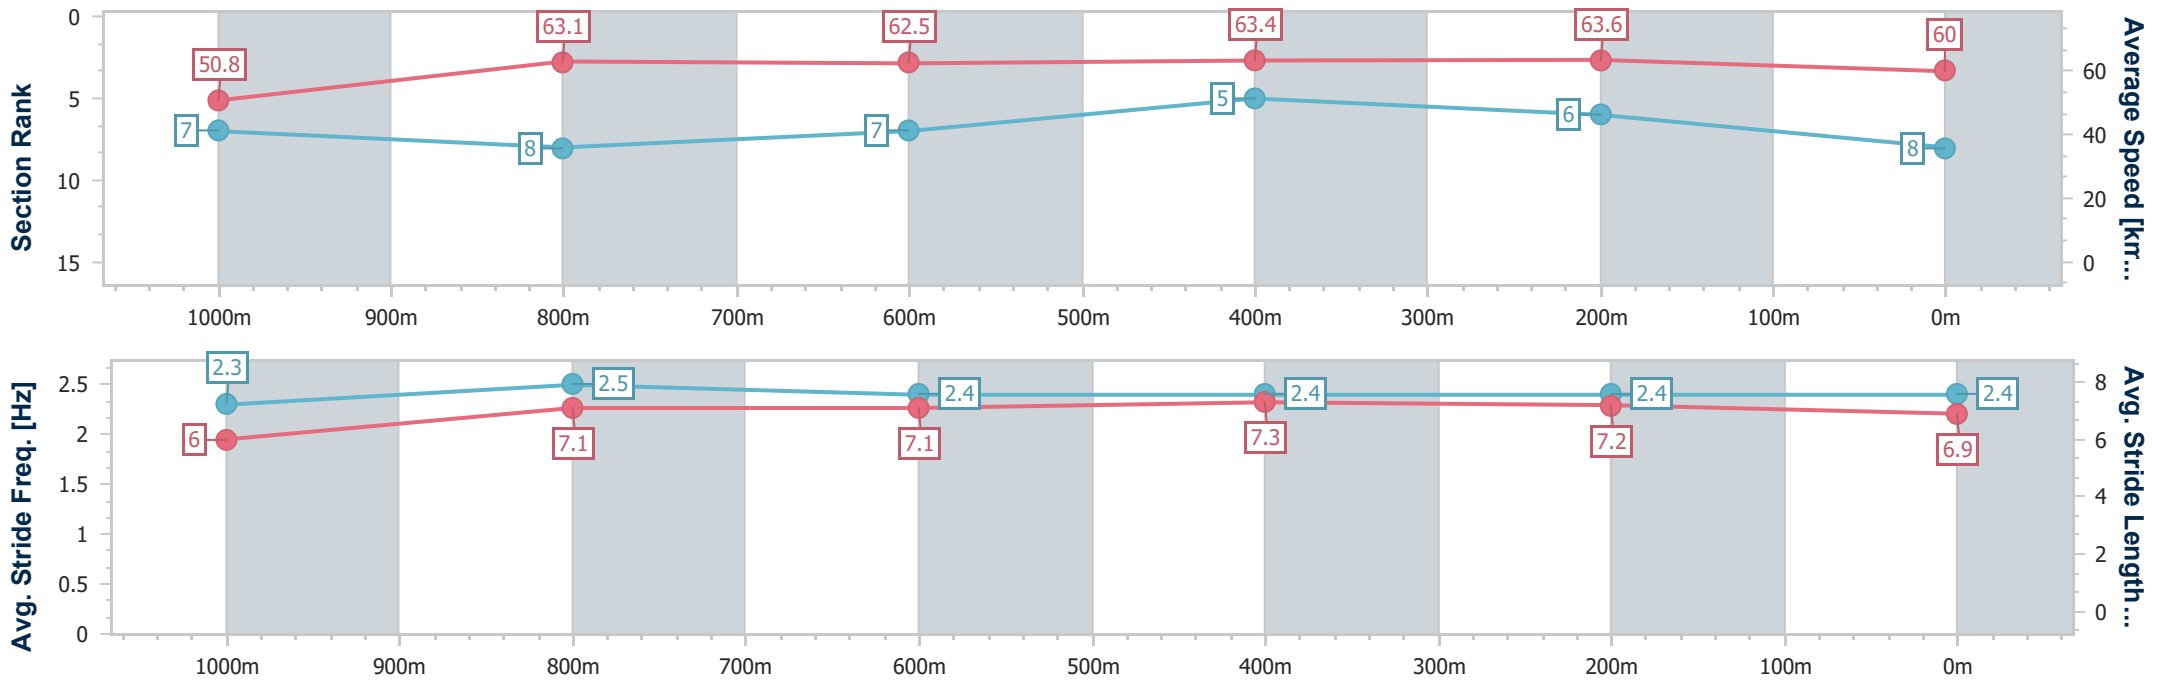

Horse/Jockey Name	Glass Of Rose
Final Rank	8
Fastest Section Time (Section)	0:11.21 (600m)
Top Speed [km/h] (Section)	65.4 (400m)
Race State	Finished

Eagle Farm QLD Professional
Race 8: CHANNEL 7 GOLD EDITION PLATE - LISTED - 1200m
16 December 2023 - 16:24
Track Rating: Good 4, Weather: Fine, Rail Position: +2m Entire

BRISBANE
RACING CLUB

Section	Overall	1000m	800m	600m	400m	200m
Section Times	1:11.61 [8] (0:14.14)	0:57.47 [7] (0:11.48)	0:45.99 [8] (0:11.44)	0:34.55 [7] (0:11.21)	0:23.34 [5] (0:11.34)	0:12.00 [6] (0:12.00)
Average Speed [km/h]	50.8	63.1	62.5	63.4	63.6	60.0
Top Speed [km/h]	63.3	64.0	64.1	64.6	65.4	61.4
Avg. Dist. to Rail [m]	1.7	0.8	1.7	2.2	1.2	1.9
Avg. Stride Freq. [Hz]	2.3	2.5	2.4	2.4	2.4	2.4
Avg. Stride Length [m]	6.0	7.1	7.1	7.3	7.2	6.9

- [ ] Ranking at each section and finish
- -.-.- No data available at this section
- NA No data available