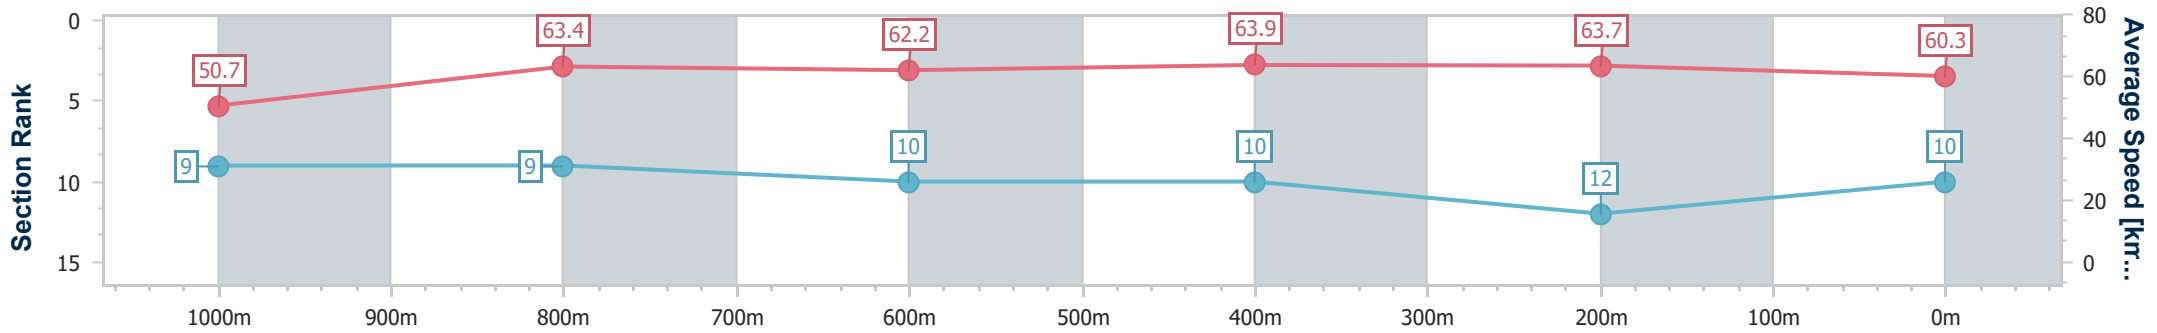

Horse/Jockey Name	Deep Respect
Final Rank	10
Fastest Section Time (Section)	0:11.29 (600m)
Top Speed [km/h] (Section)	65.7 (1000m)
Race State	Finished

Eagle Farm QLD Professional
Race 8: CHANNEL 7 GOLD EDITION PLATE - LISTED - 1200m
16 December 2023 - 16:24
Track Rating: Good 4, Weather: Fine, Rail Position: +2m Entire

Section	Overall	1000m	800m	600m	400m	200m
Section Times	1:11.87 [10] (0:14.25)	0:57.62 [9] (0:11.48)	0:46.14 [9] (0:11.64)	0:34.50 [10] (0:11.29)	0:23.21 [10] (0:11.30)	0:11.91 [12] (0:11.91)
Average Speed [km/h]	50.7	63.4	62.2	63.9	63.7	60.3
Top Speed [km/h]	62.5	65.7	65.1	64.6	64.8	61.3
Avg. Dist. to Rail [m]	3.8	2.5	1.0	0.2	1.1	1.3
Avg. Stride Freq. [Hz]	2.3	2.3	2.3	2.4	2.4	2.4
Avg. Stride Length [m]	6.3	7.6	7.6	7.4	7.3	6.9

- [ ] Ranking at each section and finish
- -.-.- No data available at this section
- NA No data available