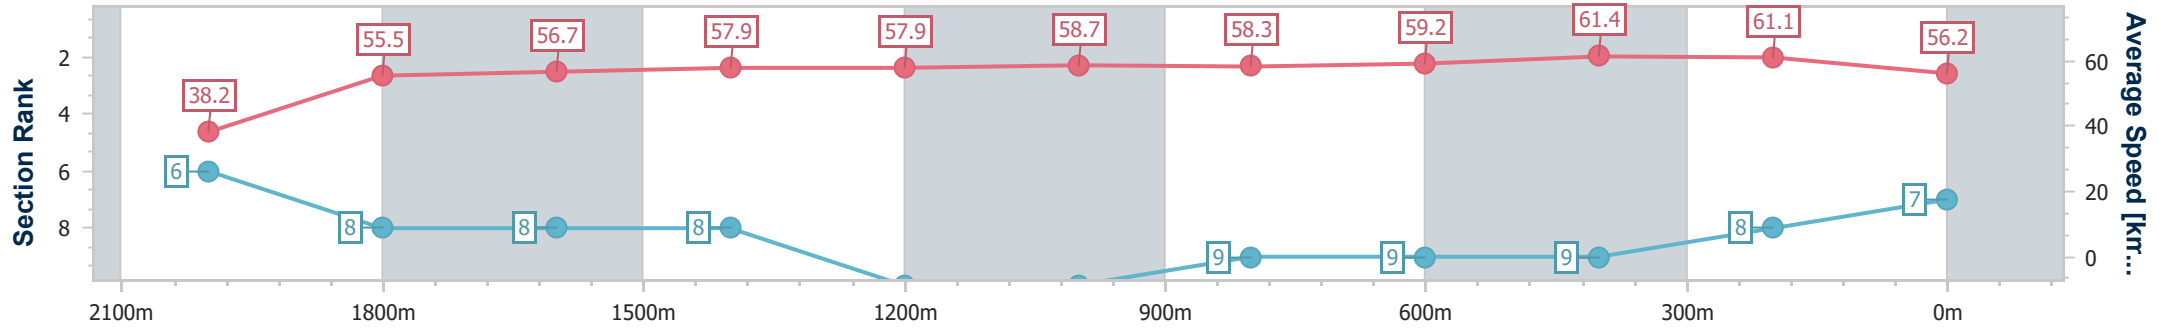

Eagle Farm QLD Professional  
Race 7: LADBROKES GRAND PRIX STAKES - GROUP 3 - 2100m

16 December 2023 - 15:52

Track Rating: Good 4, Weather: Fine, Rail Position: +2m Entire

BRISBANE RACING CLUB

Section	Overall	2000m	1800m	1600m	1400m	1200m	1000m	800m	600m	400m	200m
Section Times	2:14.03 [7] (0:09.49)	2:04.54 [6] (0:13.09)	1:51.45 [8] (0:12.89)	1:38.56 [8] (0:12.57)	1:25.99 [8] (0:12.46)	1:13.53 [10] (0:12.29)	1:01.24 [10] (0:12.43)	0:48.81 [9] (0:12.30)	0:36.51 [9] (0:11.87)	0:24.64 [9] (0:11.79)	0:12.85 [8] (0:12.85)
Average Speed [km/h]	38.2	55.5	56.7	57.9	57.9	58.7	58.3	59.2	61.4	61.1	56.2
Top Speed [km/h]	54.9	57.3	58.9	60.4	60.3	59.2	62.3	61.7	63.0	62.7	58.9
Avg. Dist. to Rail [m]	5.2	1.8	2.5	3.2	3.1	2.3	1.7	1.7	2.8	5.4	6.1
Avg. Stride Freq. [Hz]	2.1	2.2	2.2	2.2	2.2	2.2	2.2	2.2	2.2	2.2	2.1
Avg. Stride Length [m]	5.0	7.0	7.2	7.4	7.4	7.5	7.4	7.6	7.7	7.7	7.3

- [ ] Ranking at each section and finish
- .-.- No data available at this section
- NA No data available

Horse/Jockey Name	Supercrisp
Final Rank	8
Fastest Section Time (Section)	0:09.98 (Overall)
Top Speed [km/h] (Section)	61.2 (400m)
Race State	Finished