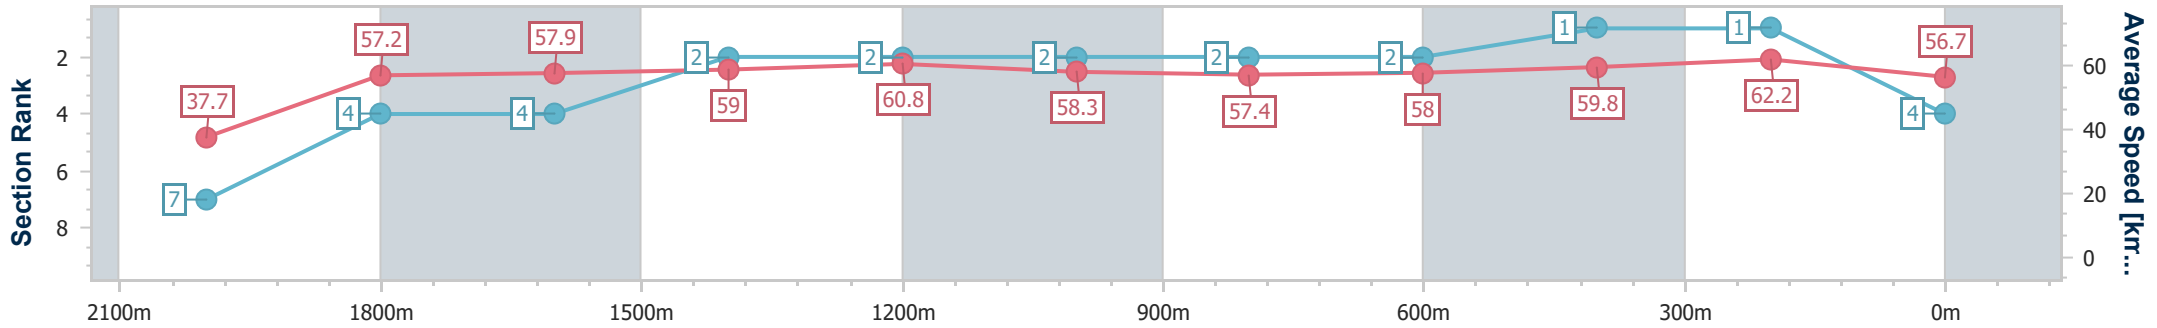

Eagle Farm QLD Professional  
Race 7: LADBROKES GRAND PRIX STAKES - GROUP 3 - 2100m

16 December 2023 - 15:52

Track Rating: Good 4, Weather: Fine, Rail Position: +2m Entire

BRISBANE RACING CLUB

Section	Overall	2000m	1800m	1600m	1400m	1200m	1000m	800m	600m	400m	200m
Section Times	2:13.36 [4] (0:09.55)	2:03.81 [7] (0:12.73)	1:51.08 [4] (0:12.66)	1:38.42 [4] (0:12.37)	1:26.05 [2] (0:11.89)	1:14.16 [2] (0:12.38)	1:01.78 [2] (0:12.70)	0:49.08 [2] (0:12.56)	0:36.52 [2] (0:12.18)	0:24.34 [1] (0:11.53)	0:12.81 [1] (0:12.81)
Average Speed [km/h]	37.7	57.2	57.9	59.0	60.8	58.3	57.4	58.0	59.8	62.2	56.7
Top Speed [km/h]	55.3	58.6	59.0	62.2	62.2	59.8	59.0	59.0	63.5	64.7	60.2
Avg. Dist. to Rail [m]	3.7	1.7	3.5	4.0	2.8	2.3	2.5	2.9	1.7	3.1	3.5
Avg. Stride Freq. [Hz]	2.1	2.4	2.4	2.4	2.4	2.3	2.3	2.3	2.4	2.5	2.5
Avg. Stride Length [m]	4.9	6.7	6.7	6.8	7.0	6.9	6.8	6.9	7.0	6.9	6.4