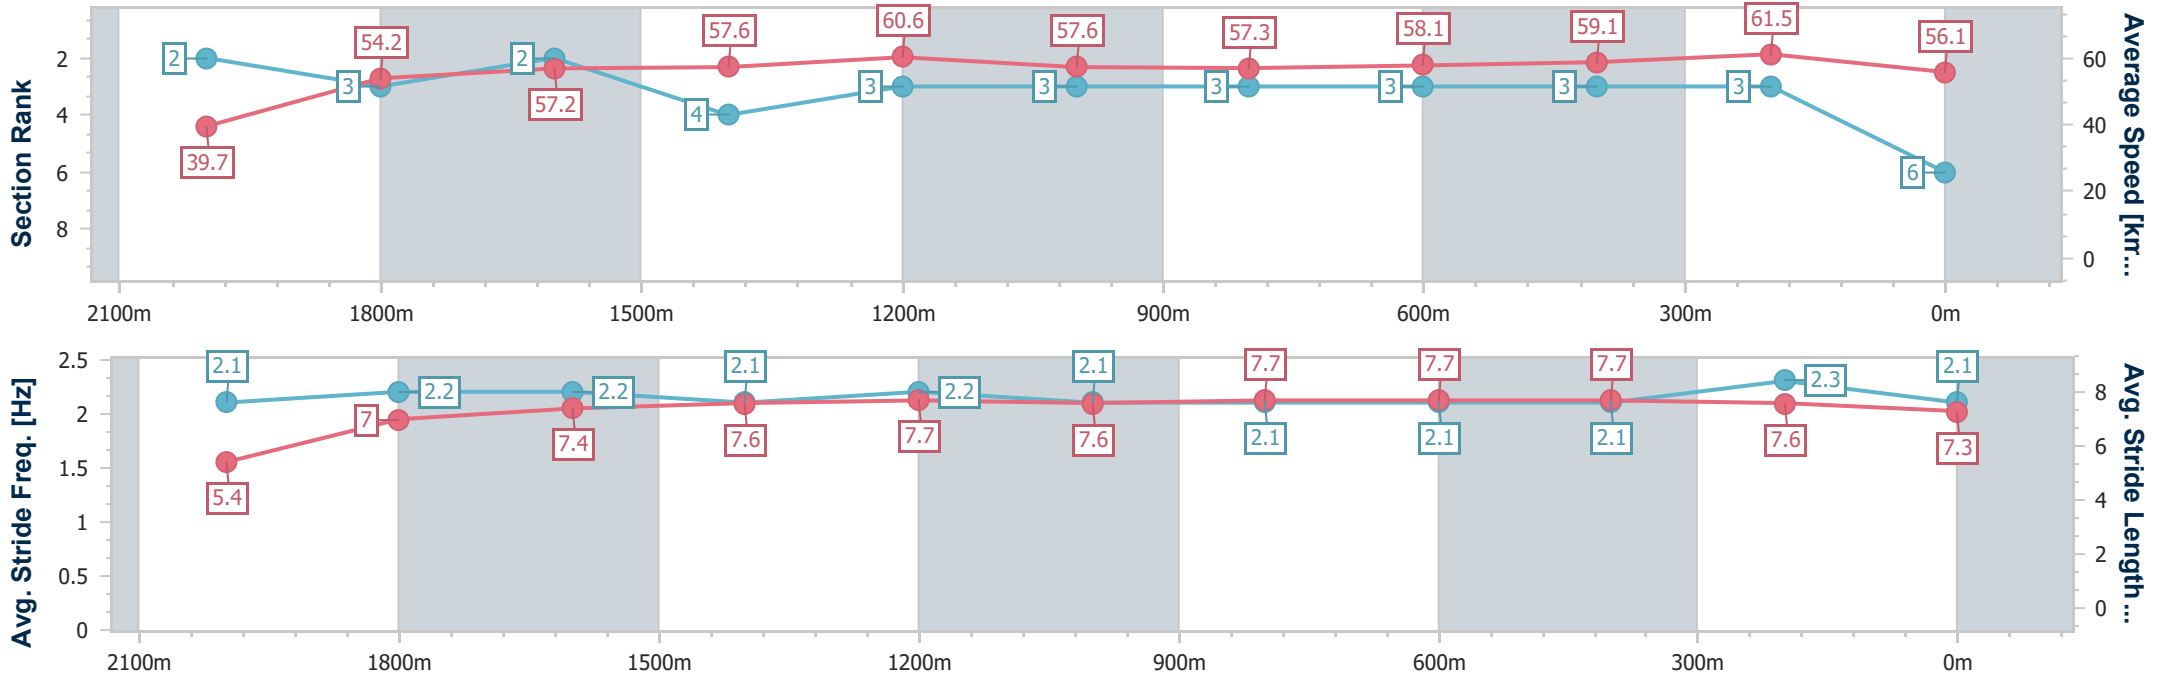

Eagle Farm QLD Professional  
Race 7: LADBROKES GRAND PRIX STAKES - GROUP 3 - 2100m

16 December 2023 - 15:52

Track Rating: Good 4, Weather: Fine, Rail Position: +2m Entire

BRISBANE RACING CLUB

Section	Overall	2000m	1800m	1600m	1400m	1200m	1000m	800m	600m	400m	200m
Section Times	2:13.67 [6] (0:09.07)	2:04.60 [2] (0:13.17)	1:51.43 [3] (0:12.59)	1:38.84 [2] (0:12.56)	1:26.28 [4] (0:11.87)	1:14.41 [3] (0:12.53)	1:01.88 [3] (0:12.69)	0:49.19 [3] (0:12.44)	0:36.75 [3] (0:12.14)	0:24.61 [3] (0:11.73)	0:12.88 [3] (0:12.88)
Average Speed [km/h]	39.7	54.2	57.2	57.6	60.6	57.6	57.3	58.1	59.1	61.5	56.1
Top Speed [km/h]	54.5	55.6	58.2	59.5	62.6	58.5	58.7	59.3	60.5	62.0	60.5
Avg. Dist. to Rail [m]	1.5	1.5	0.6	1.5	1.3	1.8	1.4	0.9	0.2	2.2	3.3
Avg. Stride Freq. [Hz]	2.1	2.2	2.2	2.1	2.2	2.1	2.1	2.1	2.1	2.3	2.1
Avg. Stride Length [m]	5.4	7.0	7.4	7.6	7.7	7.6	7.7	7.7	7.7	7.6	7.3