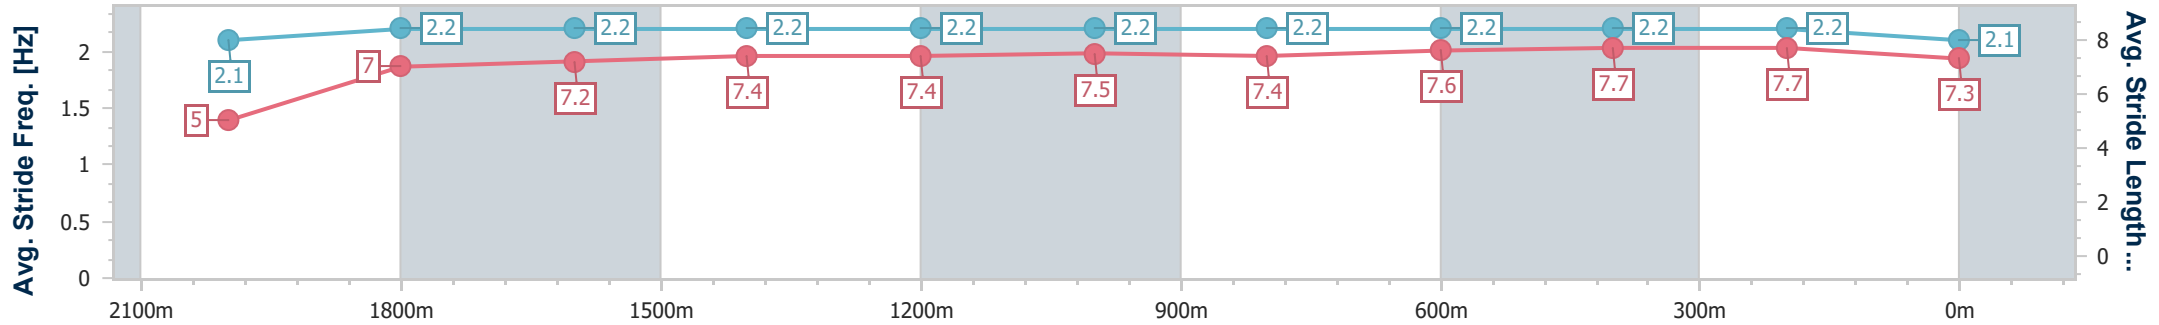

Eagle Farm QLD Professional  
Race 7: LADBROKES GRAND PRIX STAKES - GROUP 3 - 2100m

16 December 2023 - 15:52

Track Rating: Good 4, Weather: Fine, Rail Position: +2m Entire

BRISBANE RACING CLUB

Section	Overall	2000m	1800m	1600m	1400m	1200m	1000m	800m	600m	400m	200m
Section Times	2:14.03 [7] (0:09.49)	2:04.54 [6] (0:13.09)	1:51.45 [8] (0:12.89)	1:38.56 [8] (0:12.57)	1:25.99 [8] (0:12.46)	1:13.53 [10] (0:12.29)	1:01.24 [10] (0:12.43)	0:48.81 [9] (0:12.30)	0:36.51 [9] (0:11.87)	0:24.64 [9] (0:11.79)	0:12.85 [8] (0:12.85)
Average Speed [km/h]	38.2	55.5	56.7	57.9	57.9	58.7	58.3	59.2	61.4	61.1	56.2
Top Speed [km/h]	54.9	57.3	58.9	60.4	60.3	59.2	62.3	61.7	63.0	62.7	58.9
Avg. Dist. to Rail [m]	5.2	1.8	2.5	3.2	3.1	2.3	1.7	1.7	2.8	5.4	6.1
Avg. Stride Freq. [Hz]	2.1	2.2	2.2	2.2	2.2	2.2	2.2	2.2	2.2	2.2	2.1
Avg. Stride Length [m]	5.0	7.0	7.2	7.4	7.4	7.5	7.4	7.6	7.7	7.7	7.3

- [ ] Ranking at each section and finish
- .-.- No data available at this section
- NA No data available

Horse/Jockey Name	Supercrisp
Final Rank	8
Fastest Section Time (Section)	0:09.98 (Overall)
Top Speed [km/h] (Section)	61.2 (400m)
Race State	Finished