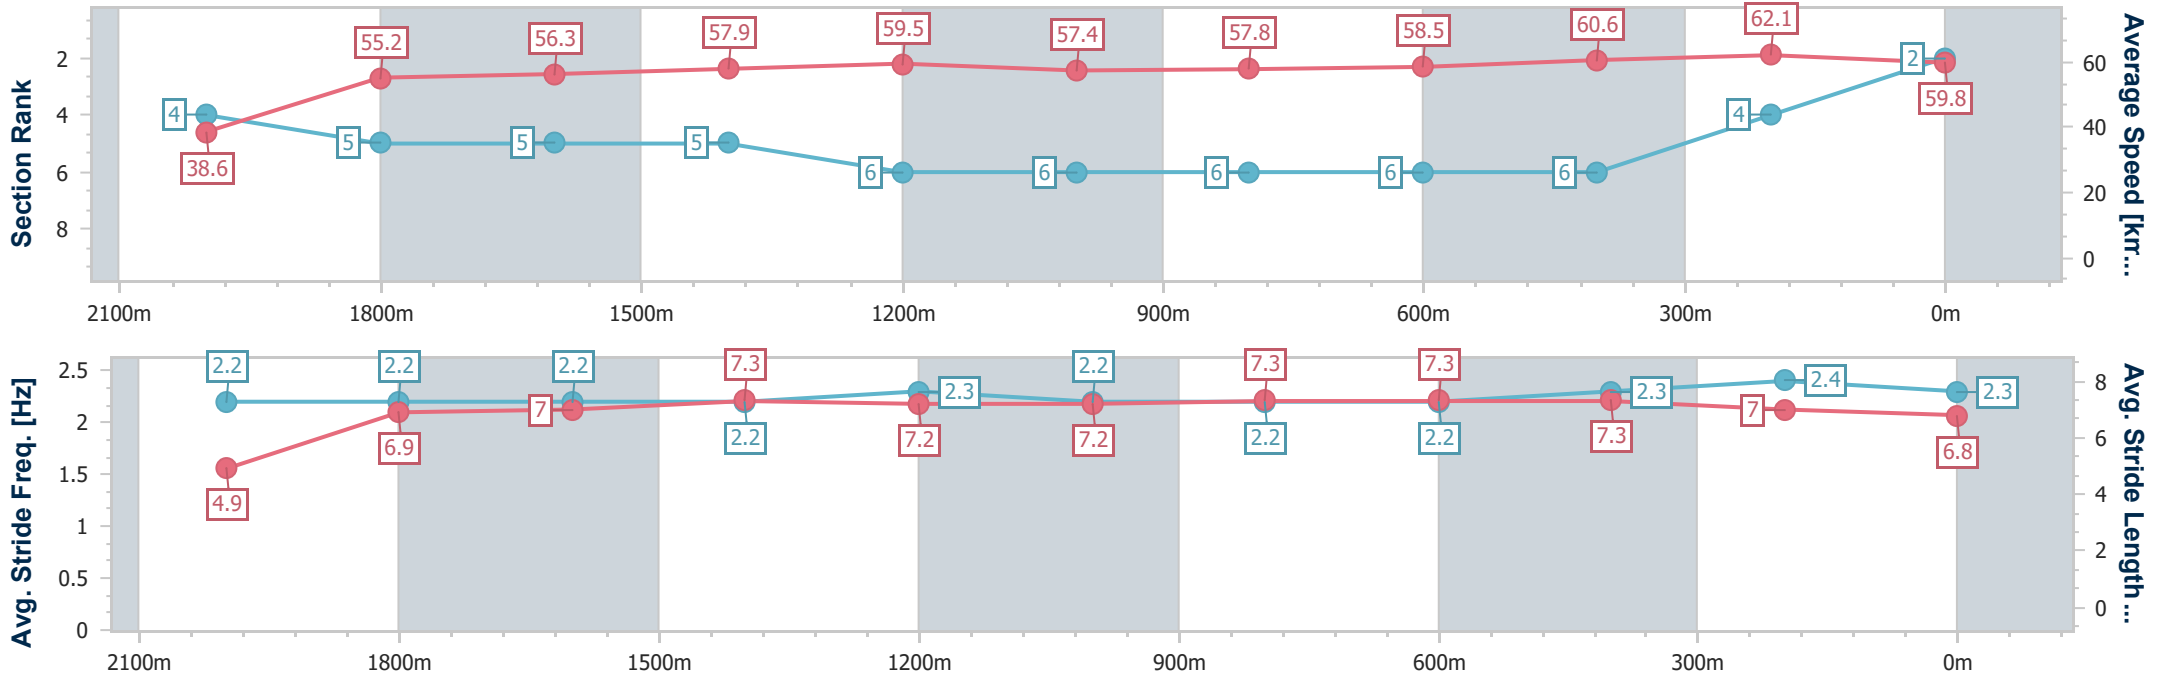

Eagle Farm QLD Professional  
Race 7: LADBROKES GRAND PRIX STAKES - GROUP 3 - 2100m

16 December 2023 - 15:52

Track Rating: Good 4, Weather: Fine, Rail Position: +2m Entire

BRISBANE RACING CLUB

Section	Overall	2000m	1800m	1600m	1400m	1200m	1000m	800m	600m	400m	200m
Section Times	2:13.00 [2] (0:09.37)	2:03.63 [4] (0:12.96)	1:50.67 [5] (0:12.78)	1:37.89 [5] (0:12.54)	1:25.35 [5] (0:12.14)	1:13.21 [6] (0:12.52)	1:00.69 [6] (0:12.62)	0:48.07 [6] (0:12.39)	0:35.68 [6] (0:11.94)	0:23.74 [6] (0:11.61)	0:12.13 [4] (0:12.13)
Average Speed [km/h]	38.6	55.2	56.3	57.9	59.5	57.4	57.8	58.5	60.6	62.1	59.8
Top Speed [km/h]	55.7	56.8	57.5	59.1	61.8	59.3	60.4	59.8	62.5	62.8	61.6
Avg. Dist. to Rail [m]	3.6	1.0	0.7	2.2	2.1	2.2	2.0	1.2	2.0	5.7	8.3
Avg. Stride Freq. [Hz]	2.2	2.2	2.2	2.2	2.3	2.2	2.2	2.2	2.3	2.4	2.3
Avg. Stride Length [m]	4.9	6.9	7.0	7.3	7.2	7.2	7.3	7.3	7.3	7.0	6.8