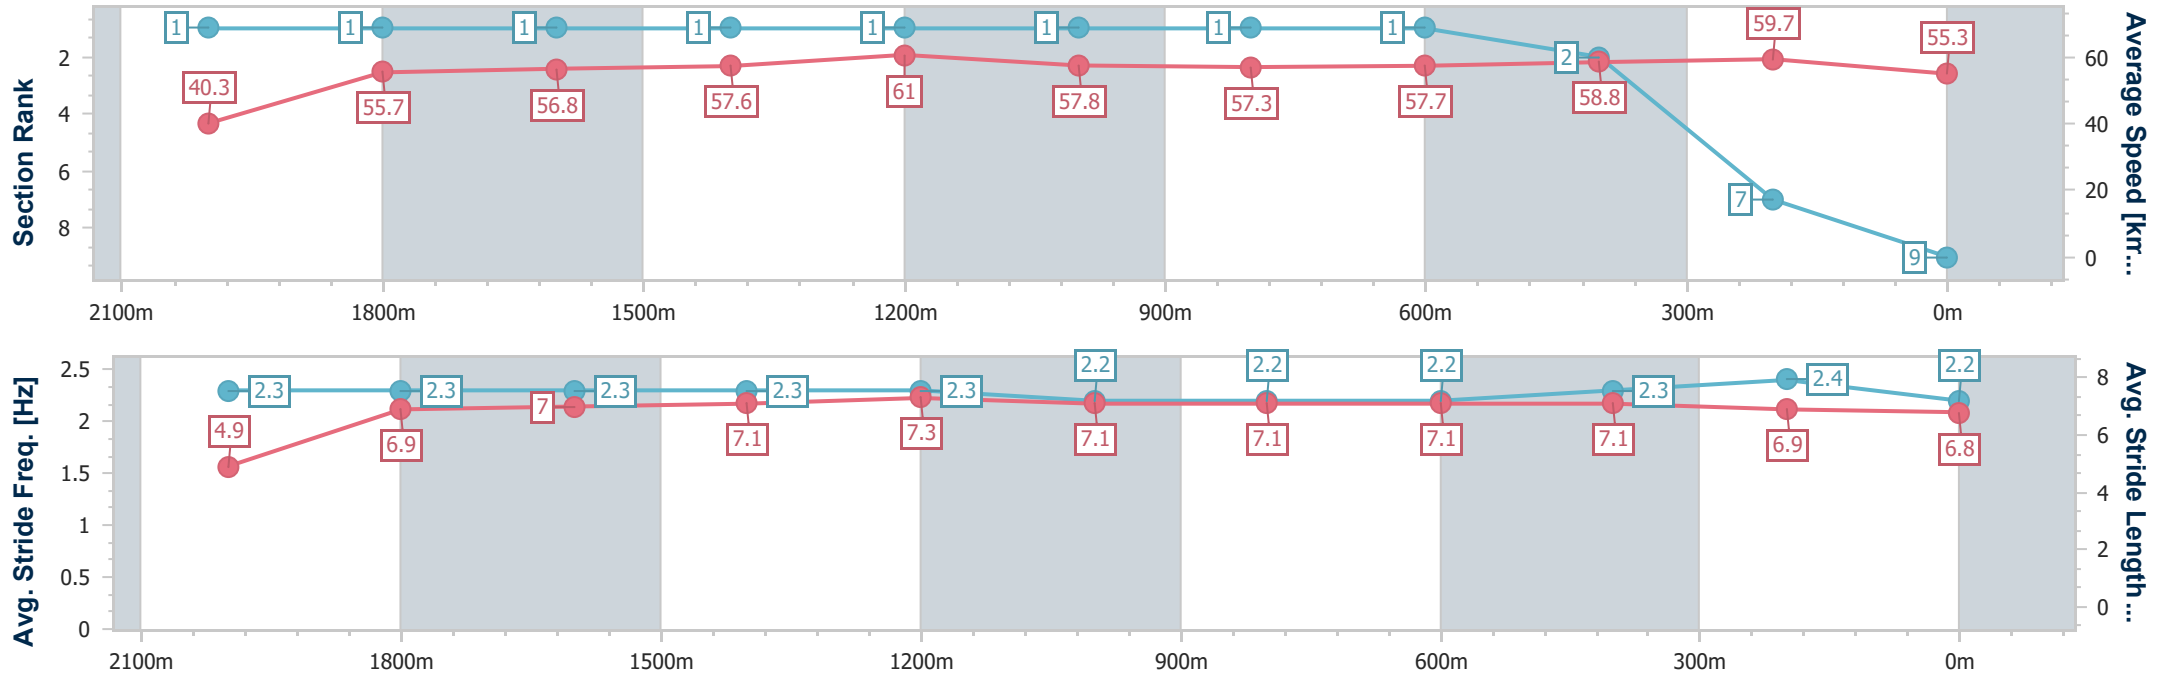

- [ ] Ranking at each section and finish
- .-.- No data available at this section
- NA No data available

Horse/Jockey Name	Shy Guy
Final Rank	9
Fastest Section Time (Section)	0:08.95 (Overall)
Top Speed [km/h] (Section)	62.6 (1400m)
Race State	Finished

Eagle Farm QLD Professional  
Race 7: LADBROKES GRAND PRIX STAKES - GROUP 3 - 2100m

16 December 2023 - 15:52

Track Rating: Good 4, Weather: Fine, Rail Position: +2m Entire

BRISBANE RACING CLUB

Section	Overall	2000m	1800m	1600m	1400m	1200m	1000m	800m	600m	400m	200m
Section Times	2:14.13 [9] (0:08.95)	2:05.18 [1] (0:12.91)	1:52.27 [1] (0:12.76)	1:39.51 [1] (0:12.53)	1:26.98 [1] (0:11.84)	1:15.14 [1] (0:12.48)	1:02.66 [1] (0:12.66)	0:50.00 [1] (0:12.51)	0:37.49 [1] (0:12.38)	0:25.11 [2] (0:12.03)	0:13.08 [7] (0:13.08)
Average Speed [km/h]	40.3	55.7	56.8	57.6	61.0	57.8	57.3	57.7	58.8	59.7	55.3
Top Speed [km/h]	55.5	56.7	57.1	59.4	62.6	58.7	57.9	58.9	60.9	61.7	57.8
Avg. Dist. to Rail [m]	3.3	0.4	0.5	1.5	1.6	1.6	1.7	0.8	1.7	1.9	1.6
Avg. Stride Freq. [Hz]	2.3	2.3	2.3	2.3	2.3	2.2	2.2	2.2	2.3	2.4	2.2
Avg. Stride Length [m]	4.9	6.9	7.0	7.1	7.3	7.1	7.1	7.1	7.1	6.9	6.8

- [ ] Ranking at each section and finish
- .-.- No data available at this section
- NA No data available

Horse/Jockey Name	Sonofdec
Final Rank	2147483647
Fastest Section Time (Section)	0:09.26 (Overall)
Top Speed [km/h] (Section)	62.2 (1400m)
Race State	DidNotFinish