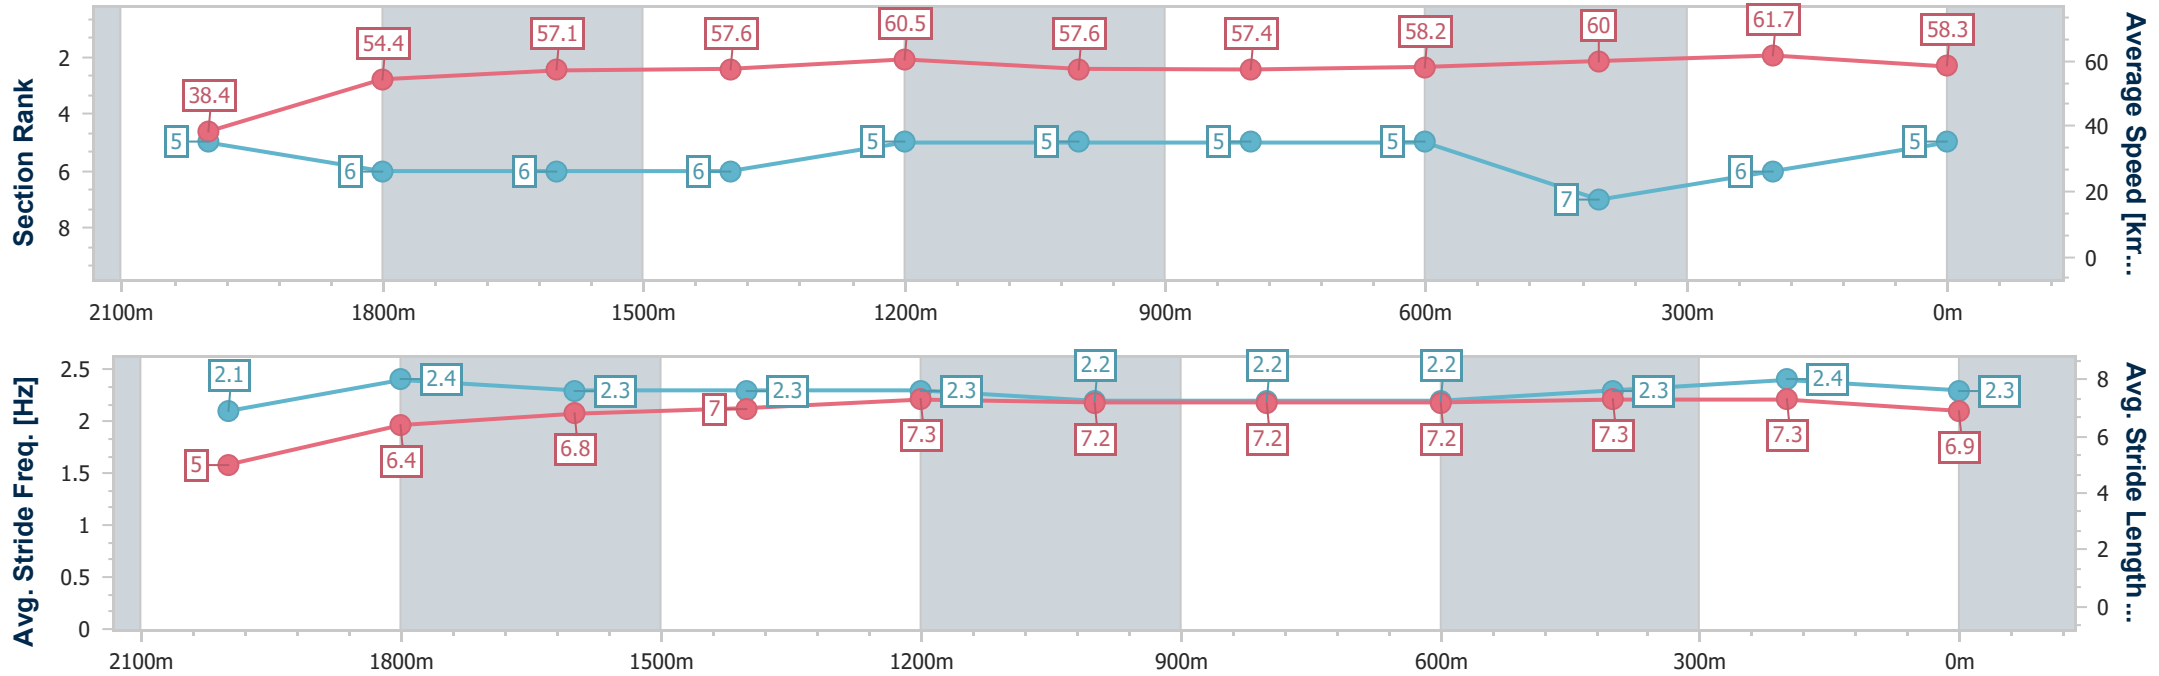

Eagle Farm QLD Professional  
Race 7: LADBROKES GRAND PRIX STAKES - GROUP 3 - 2100m

16 December 2023 - 15:52

Track Rating: Good 4, Weather: Fine, Rail Position: +2m Entire

BRISBANE RACING CLUB

Section	Overall	2000m	1800m	1600m	1400m	1200m	1000m	800m	600m	400m	200m
Section Times	2:13.44 [5] (0:09.39)	2:04.05 [5] (0:13.14)	1:50.91 [6] (0:12.61)	1:38.30 [6] (0:12.56)	1:25.74 [6] (0:11.93)	1:13.81 [5] (0:12.48)	1:01.33 [5] (0:12.65)	0:48.68 [5] (0:12.44)	0:36.24 [5] (0:12.13)	0:24.11 [7] (0:11.63)	0:12.48 [6] (0:12.48)
Average Speed [km/h]	38.4	54.4	57.1	57.6	60.5	57.6	57.4	58.2	60.0	61.7	58.3
Top Speed [km/h]	54.3	56.0	58.0	60.7	62.4	59.8	58.9	59.4	62.0	62.8	60.7
Avg. Dist. to Rail [m]	1.8	1.5	0.6	1.6	1.6	2.0	1.6	0.9	2.1	3.6	5.2
Avg. Stride Freq. [Hz]	2.1	2.4	2.3	2.3	2.3	2.2	2.2	2.2	2.3	2.4	2.3
Avg. Stride Length [m]	5.0	6.4	6.8	7.0	7.3	7.2	7.2	7.2	7.3	7.3	6.9