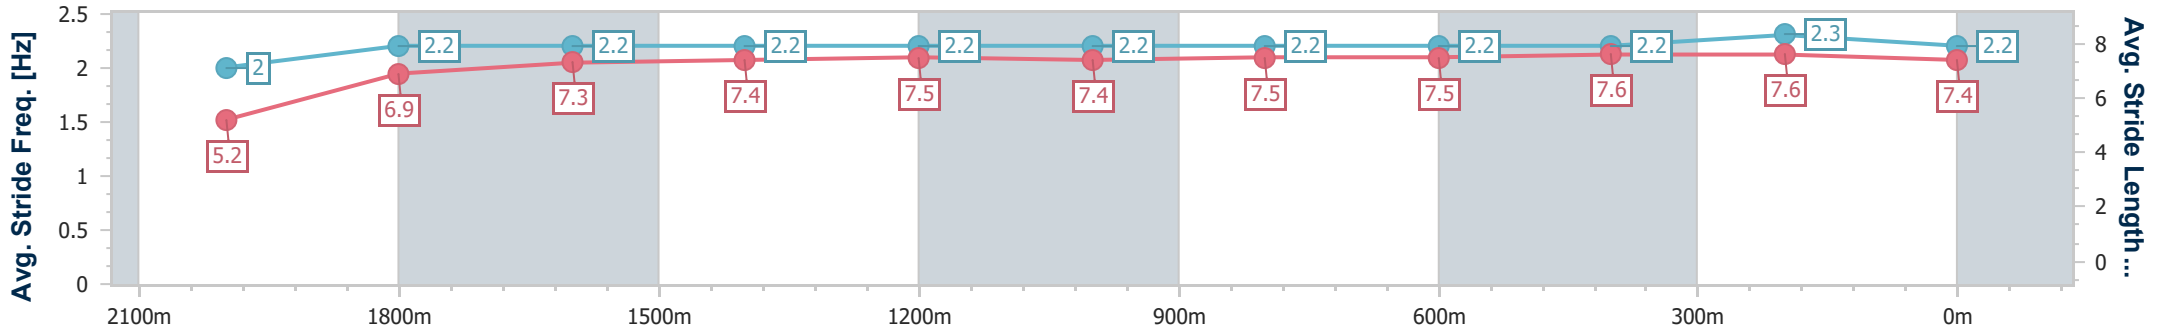

Eagle Farm QLD Professional  
Race 7: LADBROKES GRAND PRIX STAKES - GROUP 3 - 2100m

16 December 2023 - 15:52

Track Rating: Good 4, Weather: Fine, Rail Position: +2m Entire

BRISBANE RACING CLUB

Section	Overall	2000m	1800m	1600m	1400m	1200m	1000m	800m	600m	400m	200m
Section Times	2:13.27 [3] (0:09.63)	2:03.64 [8] (0:12.94)	1:50.70 [7] (0:12.68)	1:38.02 [7] (0:12.58)	1:25.44 [7] (0:12.17)	1:13.27 [7] (0:12.44)	1:00.83 [7] (0:12.55)	0:48.28 [7] (0:12.34)	0:35.94 [7] (0:11.93)	0:24.01 [5] (0:11.66)	0:12.35 [5] (0:12.35)
Average Speed [km/h]	37.5	55.4	56.9	57.9	59.2	58.0	58.2	59.1	61.4	61.9	58.6
Top Speed [km/h]	55.1	56.8	58.7	59.8	61.4	61.2	61.2	60.9	62.8	62.4	60.8
Avg. Dist. to Rail [m]	3.1	0.9	1.2	2.8	3.0	3.1	2.8	2.4	4.1	5.9	7.4
Avg. Stride Freq. [Hz]	2.0	2.2	2.2	2.2	2.2	2.2	2.2	2.2	2.2	2.3	2.2
Avg. Stride Length [m]	5.2	6.9	7.3	7.4	7.5	7.4	7.5	7.5	7.6	7.6	7.4