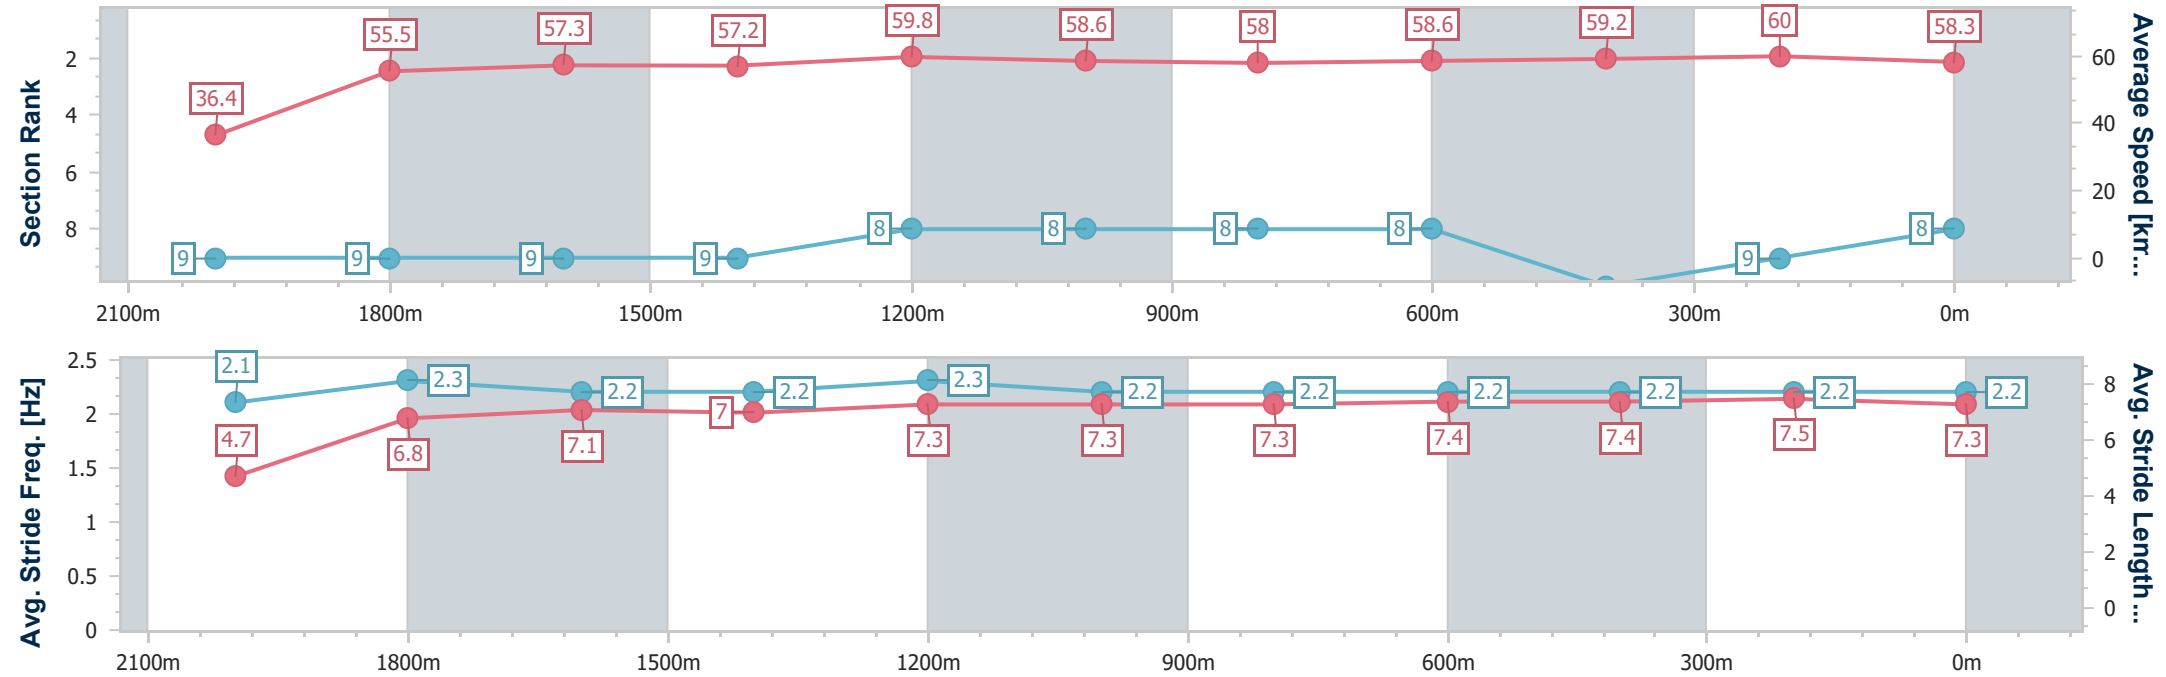

- [ ] Ranking at each section and finish
- .-.- No data available at this section
- NA No data available

Horse/Jockey Name	Supercrisp
Final Rank	8
Fastest Section Time (Section)	0:09.98 (Overall)
Top Speed [km/h] (Section)	61.2 (400m)
Race State	Finished

Eagle Farm QLD Professional  
Race 7: LADBROKES GRAND PRIX STAKES - GROUP 3 - 2100m

16 December 2023 - 15:52

Track Rating: Good 4, Weather: Fine, Rail Position: +2m Entire

BRISBANE RACING CLUB

Section	Overall	2000m	1800m	1600m	1400m	1200m	1000m	800m	600m	400m	200m
Section Times	2:14.06 [8] (0:09.98)	2:04.08 [9] (0:12.90)	1:51.18 [9] (0:12.60)	1:38.58 [9] (0:12.65)	1:25.93 [9] (0:12.09)	1:13.84 [8] (0:12.26)	1:01.58 [8] (0:12.52)	0:49.06 [8] (0:12.34)	0:36.72 [8] (0:12.23)	0:24.49 [10] (0:12.03)	0:12.46 [9] (0:12.46)
Average Speed [km/h]	36.4	55.5	57.3	57.2	59.8	58.6	58.0	58.6	59.2	60.0	58.3
Top Speed [km/h]	55.2	57.1	59.4	60.1	61.0	61.1	60.2	59.5	60.5	61.2	58.0
Avg. Dist. to Rail [m]	4.8	1.0	0.6	1.6	1.6	2.0	1.7	1.0	1.4	2.7	3.7
Avg. Stride Freq. [Hz]	2.1	2.3	2.2	2.2	2.3	2.2	2.2	2.2	2.2	2.2	2.2
Avg. Stride Length [m]	4.7	6.8	7.1	7.0	7.3	7.3	7.3	7.4	7.4	7.5	7.3

- [ ] Ranking at each section and finish
- .-.- No data available at this section
- NA No data available

Horse/Jockey Name	Shy Guy
Final Rank	9
Fastest Section Time (Section)	0:08.95 (Overall)
Top Speed [km/h] (Section)	62.6 (1400m)
Race State	Finished