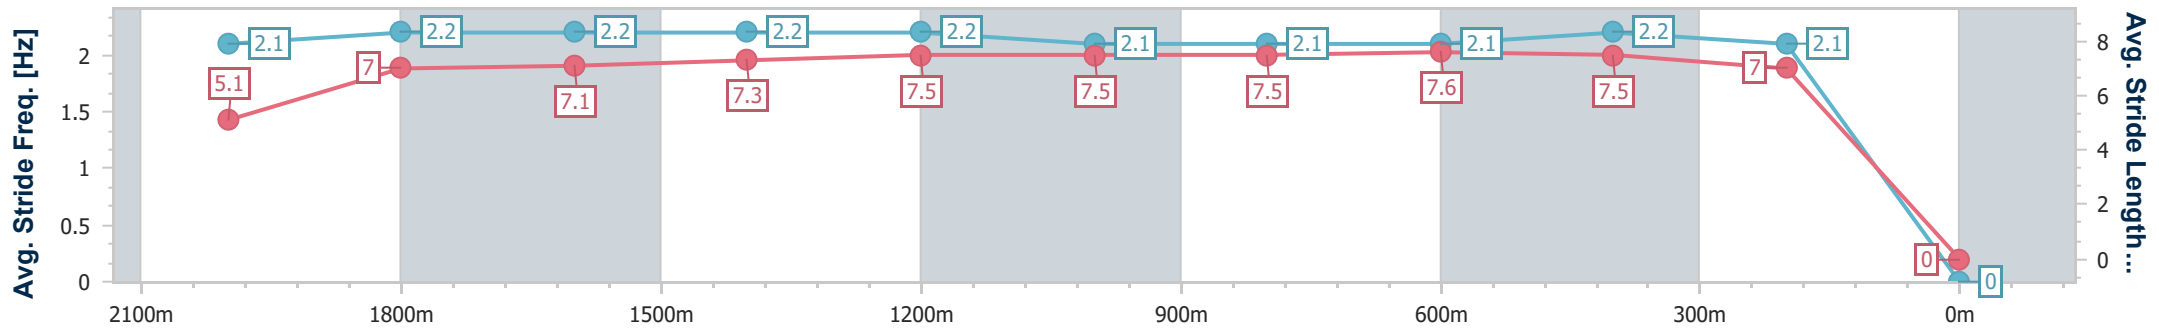

Eagle Farm QLD Professional  
Race 7: LADBROKES GRAND PRIX STAKES - GROUP 3 - 2100m

16 December 2023 - 15:52

Track Rating: Good 4, Weather: Fine, Rail Position: +2m Entire

BRISBANE RACING CLUB

Section	Overall	2000m	1800m	1600m	1400m	1200m	1000m	800m	600m	400m	200m
Section Times	0:00.00 [2147483647] 1 (0:09.26)	0:00.00 [3] (0:12.83)	0:00.00 [2] (0:12.77)	0:00.00 [3] (0:12.48)	0:00.00 [3] (0:12.06)	0:00.00 [4] (0:12.55)	0:00.00 [4] (0:12.70)	0:00.00 [4] (0:12.42)	0:00.00 [4] (0:12.17)	0:00.00 [4] (0:13.42)	-:--:-
Average Speed [km/h]	39.2	56.3	56.7	58.2	59.7	57.5	57.2	58.3	59.8	53.5	0.0
Top Speed [km/h]	58.6	59.0	57.6	59.1	62.2	58.8	59.3	59.3	61.7	61.3	--:-
Avg. Dist. to Rail [m]	7.5	0.6	1.4	2.1	1.7	2.4	1.8	1.1	2.1	3.7	0.0
Avg. Stride Freq. [Hz]	2.1	2.2	2.2	2.2	2.2	2.1	2.1	2.1	2.2	2.1	--:-
Avg. Stride Length [m]	5.1	7.0	7.1	7.3	7.5	7.5	7.5	7.6	7.5	7.0	--:-

- [ ] Ranking at each section and finish
- :--:- No data available at this section
- NA No data available

- [ ] Ranking at each section and finish
- :--:- No data available at this section
- NA No data available