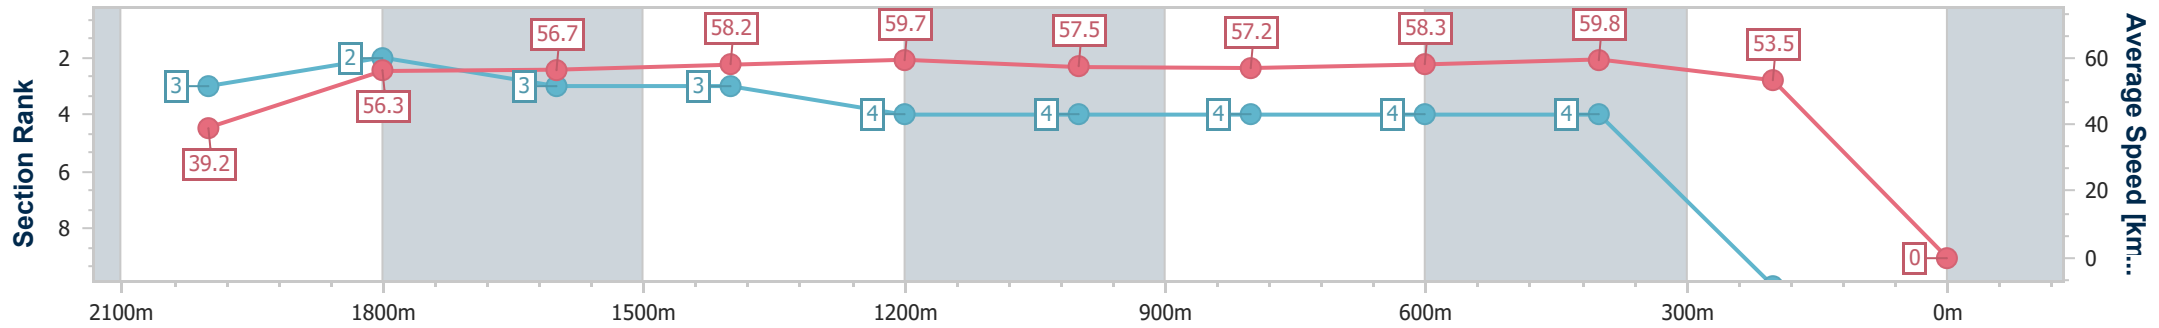

Eagle Farm QLD Professional  
Race 7: LADBROKES GRAND PRIX STAKES - GROUP 3 - 2100m

16 December 2023 - 15:52

Track Rating: Good 4, Weather: Fine, Rail Position: +2m Entire

BRISBANE RACING CLUB

Section	Overall	2000m	1800m	1600m	1400m	1200m	1000m	800m	600m	400m	200m
Section Times	0:00.00 [2147483647] 1 (0:09.26)	0:00.00 [3] (0:12.83)	0:00.00 [2] (0:12.77)	0:00.00 [3] (0:12.48)	0:00.00 [3] (0:12.06)	0:00.00 [4] (0:12.55)	0:00.00 [4] (0:12.70)	0:00.00 [4] (0:12.42)	0:00.00 [4] (0:12.17)	0:00.00 [4] (0:13.42)	-:--:-
Average Speed [km/h]	39.2	56.3	56.7	58.2	59.7	57.5	57.2	58.3	59.8	53.5	0.0
Top Speed [km/h]	58.6	59.0	57.6	59.1	62.2	58.8	59.3	59.3	61.7	61.3	--:-
Avg. Dist. to Rail [m]	7.5	0.6	1.4	2.1	1.7	2.4	1.8	1.1	2.1	3.7	0.0
Avg. Stride Freq. [Hz]	2.1	2.2	2.2	2.2	2.2	2.1	2.1	2.1	2.2	2.1	--:-
Avg. Stride Length [m]	5.1	7.0	7.1	7.3	7.5	7.5	7.5	7.6	7.5	7.0	--:-

- [ ] Ranking at each section and finish
- :--:- No data available at this section
- NA No data available

- [ ] Ranking at each section and finish
- :--:- No data available at this section
- NA No data available