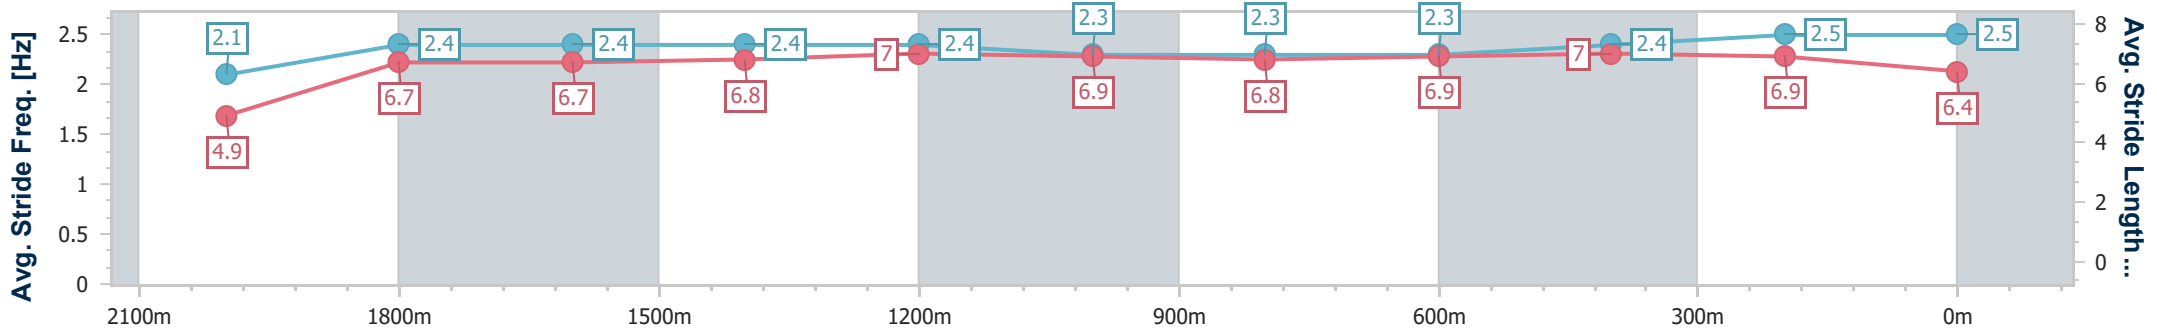

Eagle Farm QLD Professional  
Race 7: LADBROKES GRAND PRIX STAKES - GROUP 3 - 2100m

16 December 2023 - 15:52

Track Rating: Good 4, Weather: Fine, Rail Position: +2m Entire

BRISBANE RACING CLUB

Section	Overall	2000m	1800m	1600m	1400m	1200m	1000m	800m	600m	400m	200m
Section Times	2:13.36 [4] (0:09.55)	2:03.81 [7] (0:12.73)	1:51.08 [4] (0:12.66)	1:38.42 [4] (0:12.37)	1:26.05 [2] (0:11.89)	1:14.16 [2] (0:12.38)	1:01.78 [2] (0:12.70)	0:49.08 [2] (0:12.56)	0:36.52 [2] (0:12.18)	0:24.34 [1] (0:11.53)	0:12.81 [1] (0:12.81)
Average Speed [km/h]	37.7	57.2	57.9	59.0	60.8	58.3	57.4	58.0	59.8	62.2	56.7
Top Speed [km/h]	55.3	58.6	59.0	62.2	62.2	59.8	59.0	59.0	63.5	64.7	60.2
Avg. Dist. to Rail [m]	3.7	1.7	3.5	4.0	2.8	2.3	2.5	2.9	1.7	3.1	3.5
Avg. Stride Freq. [Hz]	2.1	2.4	2.4	2.4	2.4	2.3	2.3	2.3	2.4	2.5	2.5
Avg. Stride Length [m]	4.9	6.7	6.7	6.8	7.0	6.9	6.8	6.9	7.0	6.9	6.4