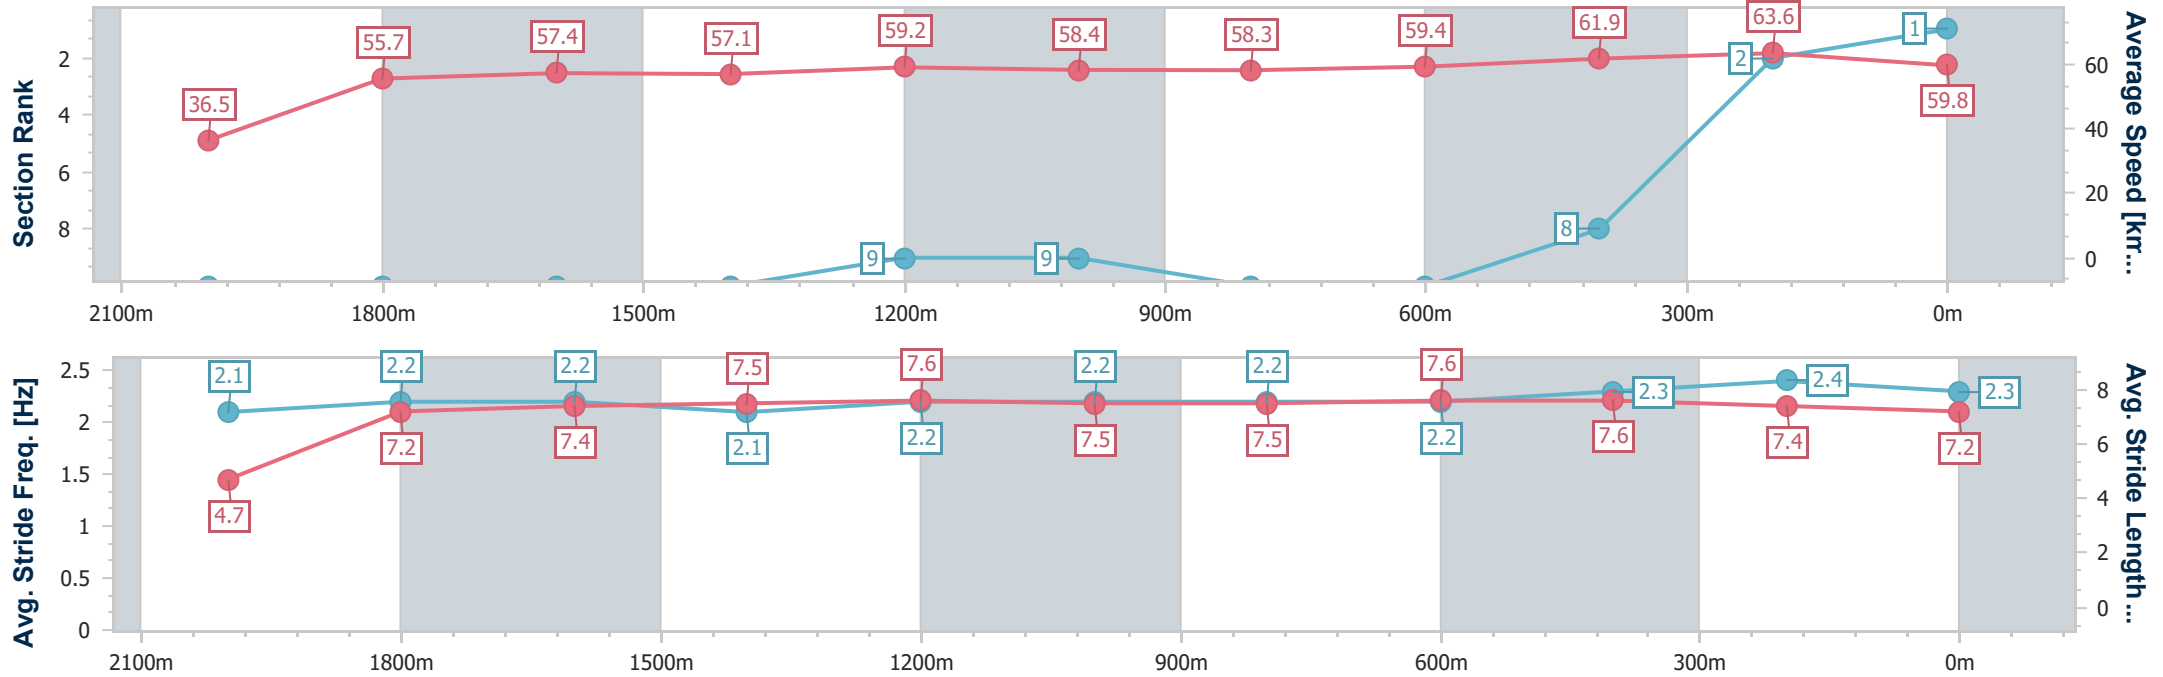

Horse/Jockey Name	Encoder
Final Rank	1
Fastest Section Time (Section)	0:10.02 (Overall)
Top Speed [km/h] (Section)	64.5 (400m)
Race State	Finished

Eagle Farm QLD Professional  
Race 7: LADBROKES GRAND PRIX STAKES - GROUP 3 - 2100m

16 December 2023 - 15:52

Track Rating: Good 4, Weather: Fine, Rail Position: +2m Entire

BRISBANE RACING CLUB

Section	Overall	2000m	1800m	1600m	1400m	1200m	1000m	800m	600m	400m	200m
Section Times	2:12.81 [1] (0:10.02)	2:02.79 [10] (0:12.91)	1:49.88 [10] (0:12.59)	1:37.29 [10] (0:12.68)	1:24.61 [10] (0:12.19)	1:12.42 [9] (0:12.35)	1:00.07 [9] (0:12.54)	0:47.53 [10] (0:12.24)	0:35.29 [10] (0:11.86)	0:23.43 [8] (0:11.31)	0:12.12 [2] (0:12.12)
Average Speed [km/h]	36.5	55.7	57.4	57.1	59.2	58.4	58.3	59.4	61.9	63.6	59.8
Top Speed [km/h]	55.1	57.2	58.4	59.8	60.9	60.7	62.4	61.2	64.3	64.5	62.9
Avg. Dist. to Rail [m]	9.2	0.6	0.6	2.1	2.7	3.4	2.8	1.9	4.1	7.6	6.7
Avg. Stride Freq. [Hz]	2.1	2.2	2.2	2.1	2.2	2.2	2.2	2.2	2.3	2.4	2.3
Avg. Stride Length [m]	4.7	7.2	7.4	7.5	7.6	7.5	7.5	7.6	7.6	7.4	7.2