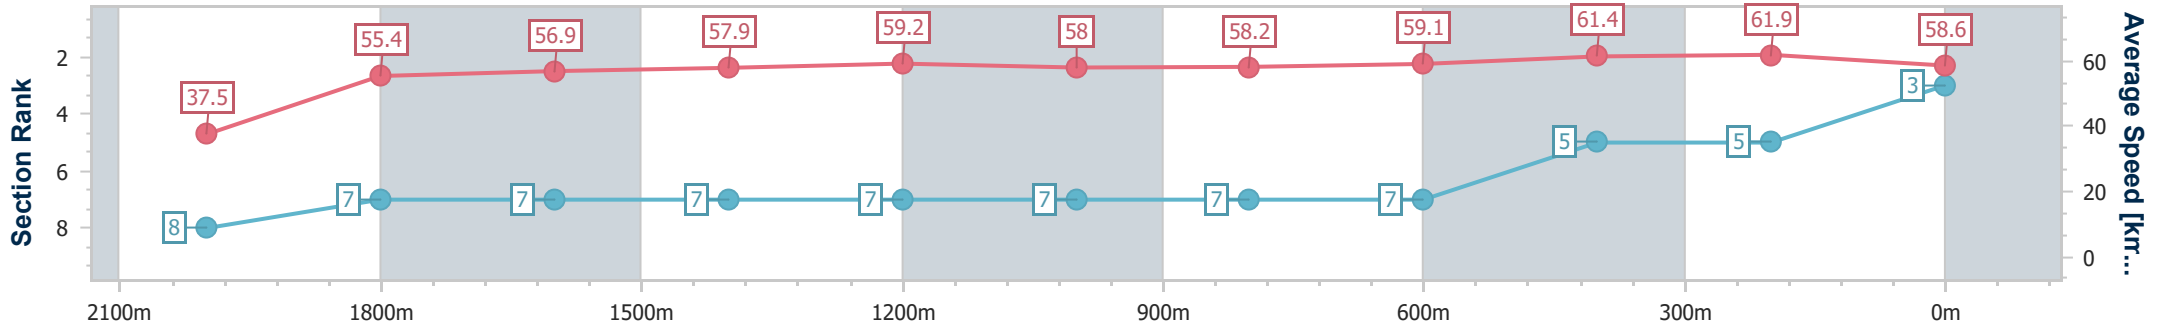

Eagle Farm QLD Professional  
Race 7: LADBROKES GRAND PRIX STAKES - GROUP 3 - 2100m

16 December 2023 - 15:52

Track Rating: Good 4, Weather: Fine, Rail Position: +2m Entire

BRISBANE RACING CLUB

Section	Overall	2000m	1800m	1600m	1400m	1200m	1000m	800m	600m	400m	200m
Section Times	2:13.27 [3] (0:09.63)	2:03.64 [8] (0:12.94)	1:50.70 [7] (0:12.68)	1:38.02 [7] (0:12.58)	1:25.44 [7] (0:12.17)	1:13.27 [7] (0:12.44)	1:00.83 [7] (0:12.55)	0:48.28 [7] (0:12.34)	0:35.94 [7] (0:11.93)	0:24.01 [5] (0:11.66)	0:12.35 [5] (0:12.35)
Average Speed [km/h]	37.5	55.4	56.9	57.9	59.2	58.0	58.2	59.1	61.4	61.9	58.6
Top Speed [km/h]	55.1	56.8	58.7	59.8	61.4	61.2	61.2	60.9	62.8	62.4	60.8
Avg. Dist. to Rail [m]	3.1	0.9	1.2	2.8	3.0	3.1	2.8	2.4	4.1	5.9	7.4
Avg. Stride Freq. [Hz]	2.0	2.2	2.2	2.2	2.2	2.2	2.2	2.2	2.2	2.3	2.2
Avg. Stride Length [m]	5.2	6.9	7.3	7.4	7.5	7.4	7.5	7.5	7.6	7.6	7.4