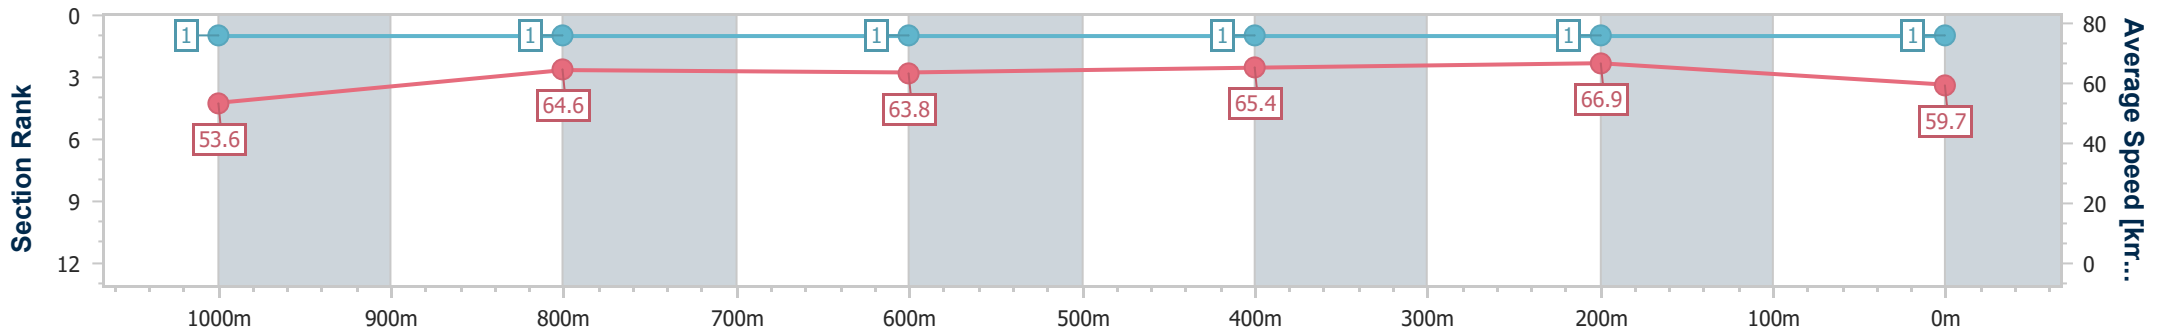

Horse/Jockey Name	Smart Image
Final Rank	1
Fastest Section Time (Section)	0:10.76 (400m)
Top Speed [km/h] (Section)	68.2 (400m)
Race State	Finished

Eagle Farm QLD Professional
Race 5: MAGIC MILLIONS BENCHMARK 85 Handicap - 1200m
16 December 2023 - 13:59
Track Rating: Good 4, Weather: Fine, Rail Position: +2m Entire

BRISBANE
RACING CLUB

Section	Overall	1000m	800m	600m	400m	200m
Section Times	1:10.01 [1] (0:13.43)	0:56.58 [1] (0:11.28)	0:45.30 [1] (0:11.47)	0:33.83 [1] (0:11.04)	0:22.79 [1] (0:10.76)	0:12.03 [1] (0:12.03)
Average Speed [km/h]	53.6	64.6	63.8	65.4	66.9	59.7
Top Speed [km/h]	65.2	65.3	64.4	67.4	68.2	64.4
Avg. Dist. to Rail [m]	1.3	2.8	3.1	0.7	1.2	1.0
Avg. Stride Freq. [Hz]	2.2	2.2	2.2	2.3	2.4	2.3
Avg. Stride Length [m]	6.8	8.0	8.0	7.9	7.6	7.3

- [ ] Ranking at each section and finish
- -.-.- No data available at this section
- NA No data available