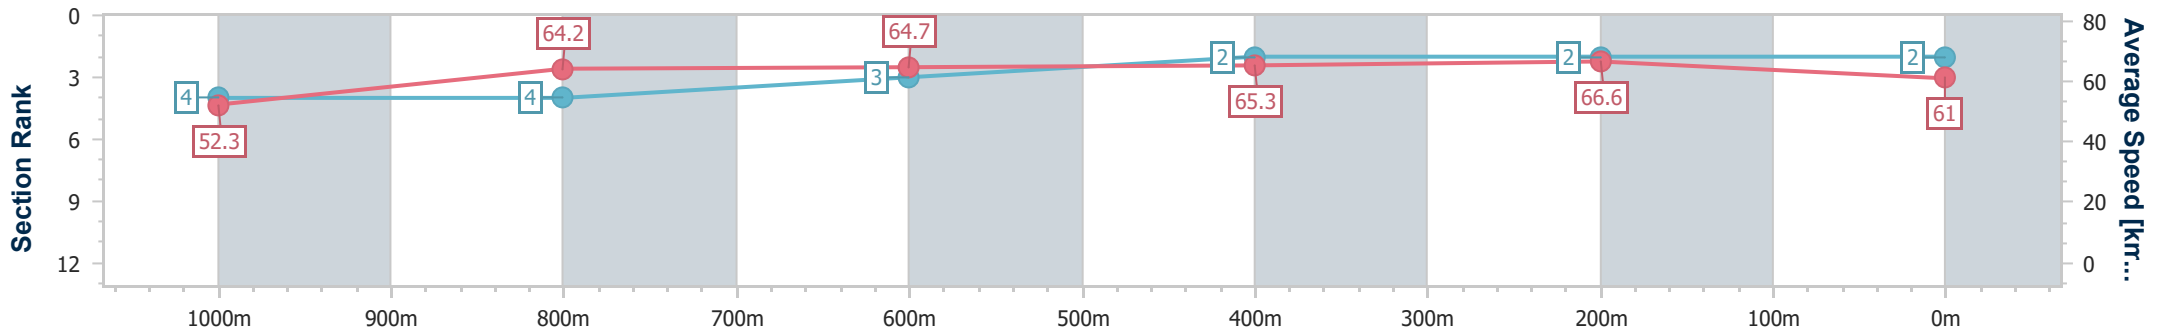

Horse/Jockey Name	Sunfall
Final Rank	2
Fastest Section Time (Section)	0:10.81 (400m)
Top Speed [km/h] (Section)	67.9 (400m)
Race State	Finished

Eagle Farm QLD Professional
Race 5: MAGIC MILLIONS BENCHMARK 85 Handicap - 1200m
16 December 2023 - 13:59
Track Rating: Good 4, Weather: Fine, Rail Position: +2m Entire

BRISBANE
RACING CLUB

Section	Overall	1000m	800m	600m	400m	200m
Section Times	1:10.15 [2] (0:13.79)	0:56.36 [4] (0:11.36)	0:45.00 [4] (0:11.24)	0:33.76 [3] (0:11.14)	0:22.62 [2] (0:10.81)	0:11.81 [2] (0:11.81)
Average Speed [km/h]	52.3	64.2	64.7	65.3	66.6	61.0
Top Speed [km/h]	63.6	65.2	65.5	66.8	67.9	64.5
Avg. Dist. to Rail [m]	4.4	2.8	1.9	2.0	3.0	2.2
Avg. Stride Freq. [Hz]	2.2	2.2	2.2	2.3	2.3	2.2
Avg. Stride Length [m]	6.7	8.0	8.1	8.0	7.9	7.6

- [ ] Ranking at each section and finish
- -.-.- No data available at this section
- NA No data available