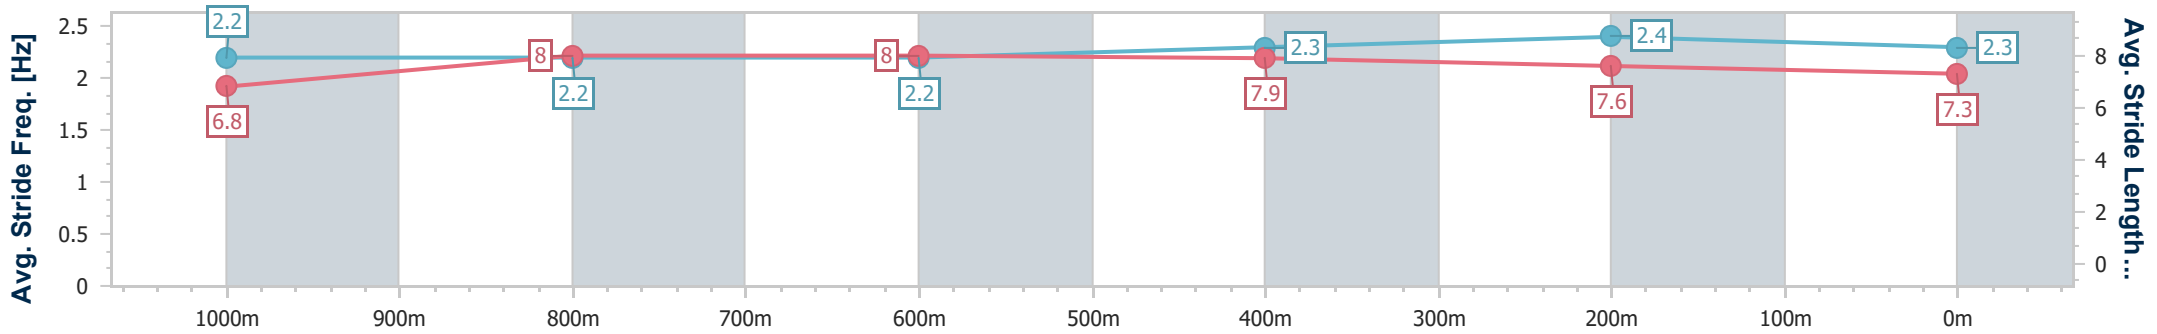

Horse/Jockey Name	Smart Image
Final Rank	1
Fastest Section Time (Section)	0:10.76 (400m)
Top Speed [km/h] (Section)	68.2 (400m)
Race State	Finished

Eagle Farm QLD Professional
Race 5: MAGIC MILLIONS BENCHMARK 85 Handicap - 1200m
16 December 2023 - 13:59
Track Rating: Good 4, Weather: Fine, Rail Position: +2m Entire

BRISBANE
RACING CLUB

Section	Overall	1000m	800m	600m	400m	200m
Section Times	1:10.01 [1] (0:13.43)	0:56.58 [1] (0:11.28)	0:45.30 [1] (0:11.47)	0:33.83 [1] (0:11.04)	0:22.79 [1] (0:10.76)	0:12.03 [1] (0:12.03)
Average Speed [km/h]	53.6	64.6	63.8	65.4	66.9	59.7
Top Speed [km/h]	65.2	65.3	64.4	67.4	68.2	64.4
Avg. Dist. to Rail [m]	1.3	2.8	3.1	0.7	1.2	1.0
Avg. Stride Freq. [Hz]	2.2	2.2	2.2	2.3	2.4	2.3
Avg. Stride Length [m]	6.8	8.0	8.0	7.9	7.6	7.3

- [ ] Ranking at each section and finish
- -.-.- No data available at this section
- NA No data available