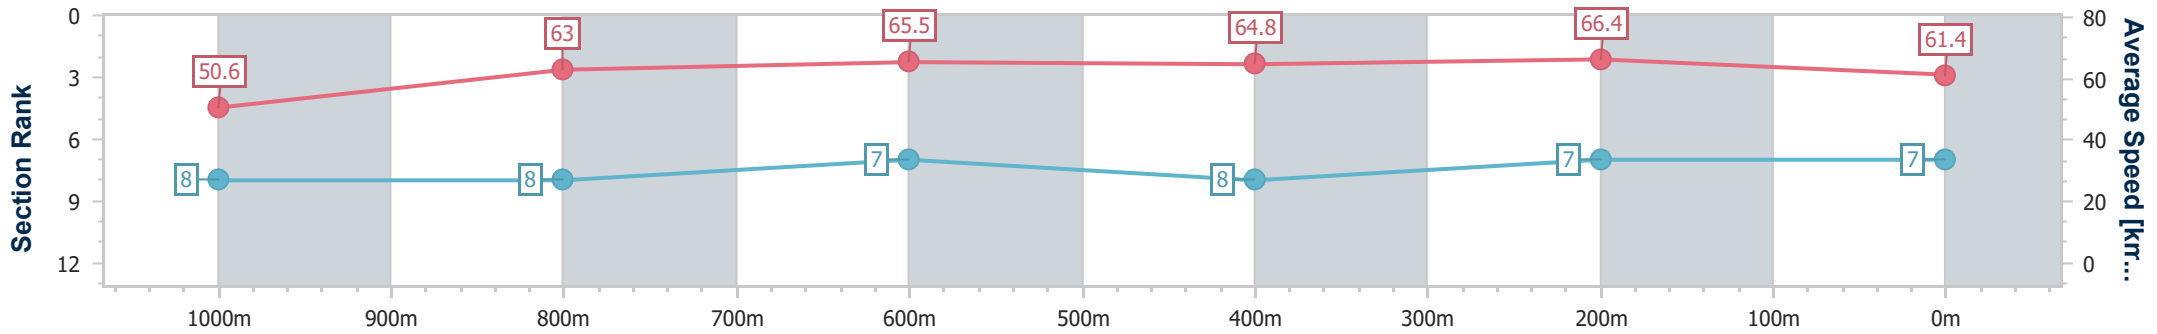

Section	Overall	1000m	800m	600m	400m	200m
Section Times	1:10.58 [6] (0:14.00)	0:56.58 [5] (0:11.30)	0:45.28 [5] (0:11.26)	0:34.02 [5] (0:11.18)	0:22.84 [5] (0:10.96)	0:11.88 [5] (0:11.88)
Average Speed [km/h]	51.3	64.1	64.2	64.5	65.6	60.8
Top Speed [km/h]	63.1	65.5	65.5	66.6	67.2	63.9
Avg. Dist. to Rail [m]	1.5	0.9	1.1	0.3	0.5	1.9
Avg. Stride Freq. [Hz]	2.2	2.3	2.3	2.4	2.4	2.3
Avg. Stride Length [m]	6.4	7.7	7.7	7.6	7.4	7.3

- [ ] Ranking at each section and finish
- .-.- No data available at this section
- NA No data available

Horse/Jockey Name	Safework
Final Rank	7
Fastest Section Time (Section)	0:10.87 (400m)
Top Speed [km/h] (Section)	67.3 (400m)
Race State	Finished

Eagle Farm QLD Professional  
 Race 5: MAGIC MILLIONS BENCHMARK 85 Handicap - 1200m  
 16 December 2023 - 13:59  
 Track Rating: Good 4, Weather: Fine, Rail Position: +2m Entire

Section	Overall	1000m	800m	600m	400m	200m
Section Times	1:10.62 [7] (0:14.24)	0:56.38 [8] (0:11.55)	0:44.83 [8] (0:11.05)	0:33.78 [7] (0:11.20)	0:22.58 [8] (0:10.87)	0:11.71 [7] (0:11.71)
Average Speed [km/h]	50.6	63.0	65.5	64.8	66.4	61.4
Top Speed [km/h]	62.4	64.7	65.9	66.9	67.3	65.2
Avg. Dist. to Rail [m]	5.5	1.9	1.5	1.7	6.2	5.6
Avg. Stride Freq. [Hz]	2.2	2.3	2.3	2.3	2.3	2.3
Avg. Stride Length [m]	6.5	7.7	8.0	7.8	7.8	7.5