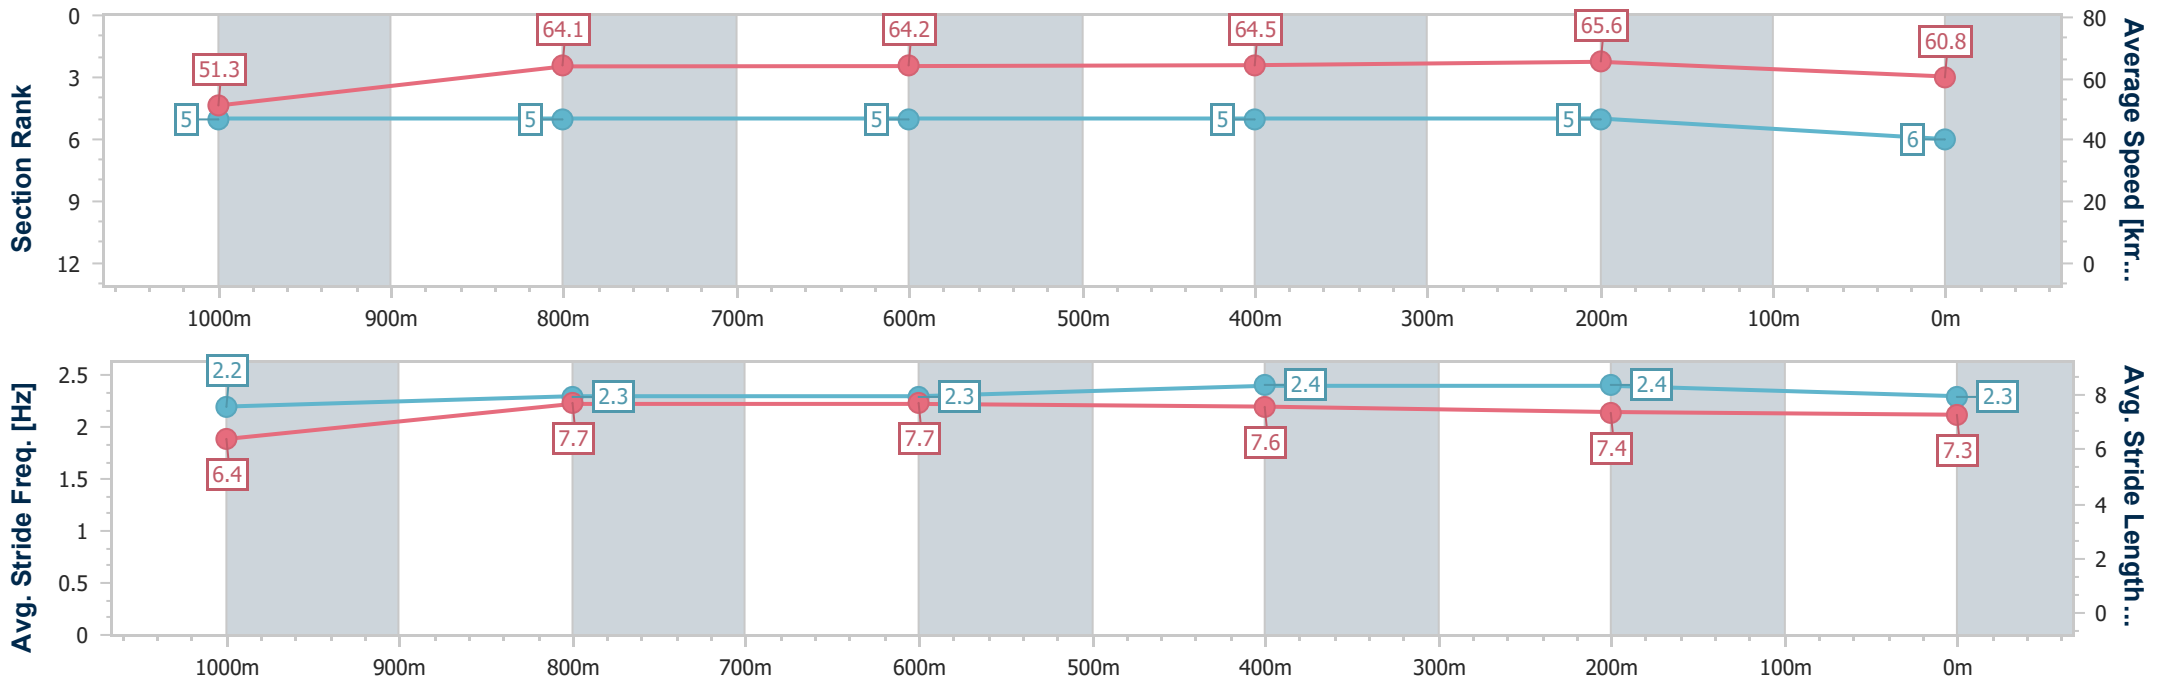

Eagle Farm QLD Professional  
 Race 5: MAGIC MILLIONS BENCHMARK 85 Handicap - 1200m  
 16 December 2023 - 13:59  
 Track Rating: Good 4, Weather: Fine, Rail Position: +2m Entire

BRISBANE  
RACING CLUB

Section	Overall	1000m	800m	600m	400m	200m
Section Times	1:10.43 [5] (0:13.54)	0:56.89 [2] (0:11.34)	0:45.55 [2] (0:11.51)	0:34.04 [2] (0:11.20)	0:22.84 [3] (0:10.83)	0:12.01 [4]
Average Speed [km/h]	53.2	64.6	63.6	64.9	66.4	59.9
Top Speed [km/h]	64.2	65.2	65.3	66.3	68.8	63.9
Avg. Dist. to Rail [m]	3.4	3.0	4.2	1.3	0.8	1.1
Avg. Stride Freq. [Hz]	2.3	2.3	2.3	2.3	2.4	2.3
Avg. Stride Length [m]	6.5	7.8	7.8	7.8	7.7	7.3

- [ ] Ranking at each section and finish
- .-.- No data available at this section
- NA No data available

Horse/Jockey Name	Sea Raider
Final Rank	6
Fastest Section Time (Section)	0:10.96 (400m)
Top Speed [km/h] (Section)	67.2 (400m)
Race State	Finished

Eagle Farm QLD Professional  
 Race 5: MAGIC MILLIONS BENCHMARK 85 Handicap - 1200m  
 16 December 2023 - 13:59  
 Track Rating: Good 4, Weather: Fine, Rail Position: +2m Entire

BRISBANE  
 RACING CLUB

Section	Overall	1000m	800m	600m	400m	200m
Section Times	1:10.58 [6] (0:14.00)	0:56.58 [5] (0:11.30)	0:45.28 [5] (0:11.26)	0:34.02 [5] (0:11.18)	0:22.84 [5] (0:10.96)	0:11.88 [5] (0:11.88)
Average Speed [km/h]	51.3	64.1	64.2	64.5	65.6	60.8
Top Speed [km/h]	63.1	65.5	65.5	66.6	67.2	63.9
Avg. Dist. to Rail [m]	1.5	0.9	1.1	0.3	0.5	1.9
Avg. Stride Freq. [Hz]	2.2	2.3	2.3	2.4	2.4	2.3
Avg. Stride Length [m]	6.4	7.7	7.7	7.6	7.4	7.3