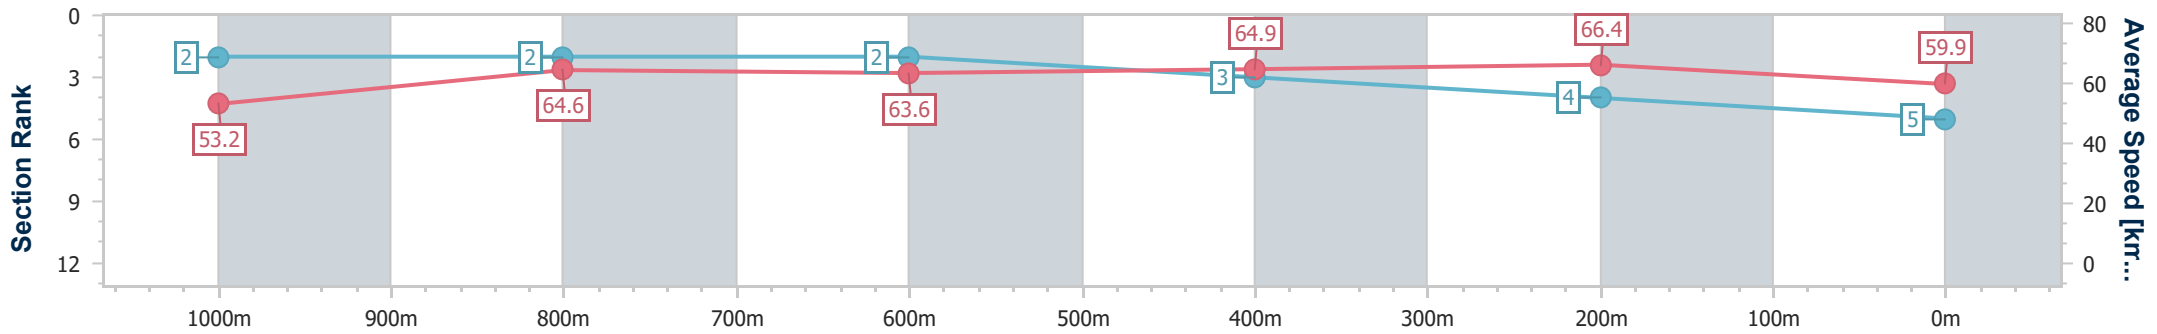

Horse/Jockey Name	Mass Destruction
Final Rank	5
Fastest Section Time (Section)	0:10.83 (400m)
Top Speed [km/h] (Section)	68.8 (400m)
Race State	Finished

Eagle Farm QLD Professional
Race 5: MAGIC MILLIONS BENCHMARK 85 Handicap - 1200m
16 December 2023 - 13:59
Track Rating: Good 4, Weather: Fine, Rail Position: +2m Entire

BRISBANE
RACING CLUB

Section	Overall	1000m	800m	600m	400m	200m
Section Times	1:10.43 [5] (0:13.54)	0:56.89 [2] (0:11.34)	0:45.55 [2] (0:11.51)	0:34.04 [2] (0:11.20)	0:22.84 [3] (0:10.83)	0:12.01 [4]
Average Speed [km/h]	53.2	64.6	63.6	64.9	66.4	59.9
Top Speed [km/h]	64.2	65.2	65.3	66.3	68.8	63.9
Avg. Dist. to Rail [m]	3.4	3.0	4.2	1.3	0.8	1.1
Avg. Stride Freq. [Hz]	2.3	2.3	2.3	2.3	2.4	2.3
Avg. Stride Length [m]	6.5	7.8	7.8	7.8	7.7	7.3

- [ ] Ranking at each section and finish
- -.-.- No data available at this section
- NA No data available