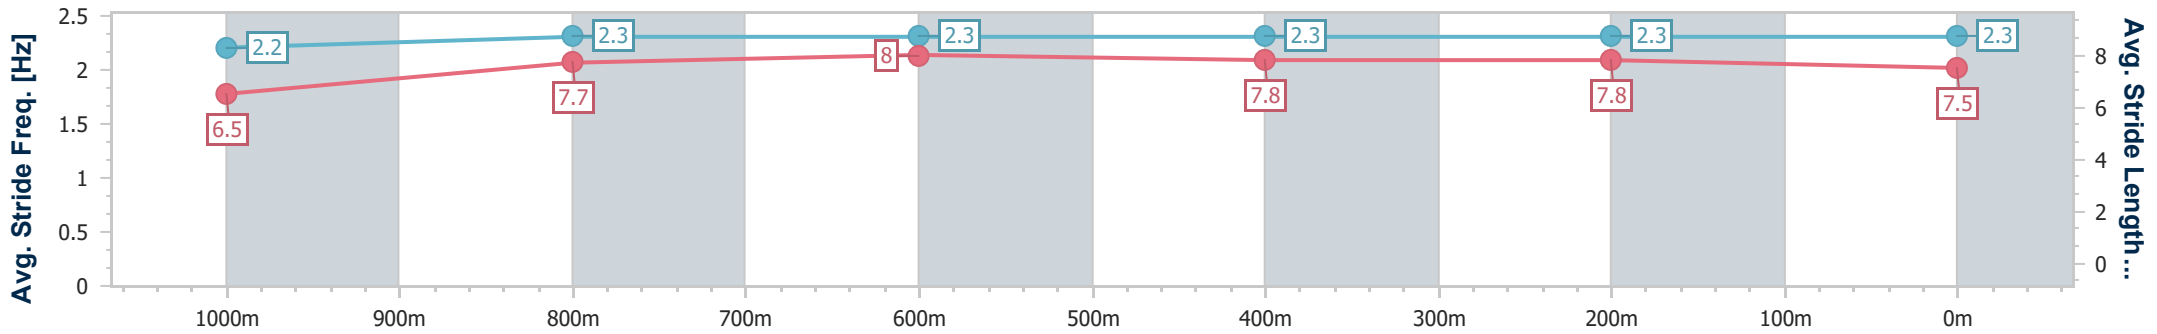

Section	Overall	1000m	800m	600m	400m	200m
Section Times	1:10.58 [6] (0:14.00)	0:56.58 [5] (0:11.30)	0:45.28 [5] (0:11.26)	0:34.02 [5] (0:11.18)	0:22.84 [5] (0:10.96)	0:11.88 [5] (0:11.88)
Average Speed [km/h]	51.3	64.1	64.2	64.5	65.6	60.8
Top Speed [km/h]	63.1	65.5	65.5	66.6	67.2	63.9
Avg. Dist. to Rail [m]	1.5	0.9	1.1	0.3	0.5	1.9
Avg. Stride Freq. [Hz]	2.2	2.3	2.3	2.4	2.4	2.3
Avg. Stride Length [m]	6.4	7.7	7.7	7.6	7.4	7.3

- [ ] Ranking at each section and finish
- .-.- No data available at this section
- NA No data available

Horse/Jockey Name	Safework
Final Rank	7
Fastest Section Time (Section)	0:10.87 (400m)
Top Speed [km/h] (Section)	67.3 (400m)
Race State	Finished

Eagle Farm QLD Professional  
 Race 5: MAGIC MILLIONS BENCHMARK 85 Handicap - 1200m  
 16 December 2023 - 13:59  
 Track Rating: Good 4, Weather: Fine, Rail Position: +2m Entire

Section	Overall	1000m	800m	600m	400m	200m
Section Times	1:10.62 [7] (0:14.24)	0:56.38 [8] (0:11.55)	0:44.83 [8] (0:11.05)	0:33.78 [7] (0:11.20)	0:22.58 [8] (0:10.87)	0:11.71 [7] (0:11.71)
Average Speed [km/h]	50.6	63.0	65.5	64.8	66.4	61.4
Top Speed [km/h]	62.4	64.7	65.9	66.9	67.3	65.2
Avg. Dist. to Rail [m]	5.5	1.9	1.5	1.7	6.2	5.6
Avg. Stride Freq. [Hz]	2.2	2.3	2.3	2.3	2.3	2.3
Avg. Stride Length [m]	6.5	7.7	8.0	7.8	7.8	7.5