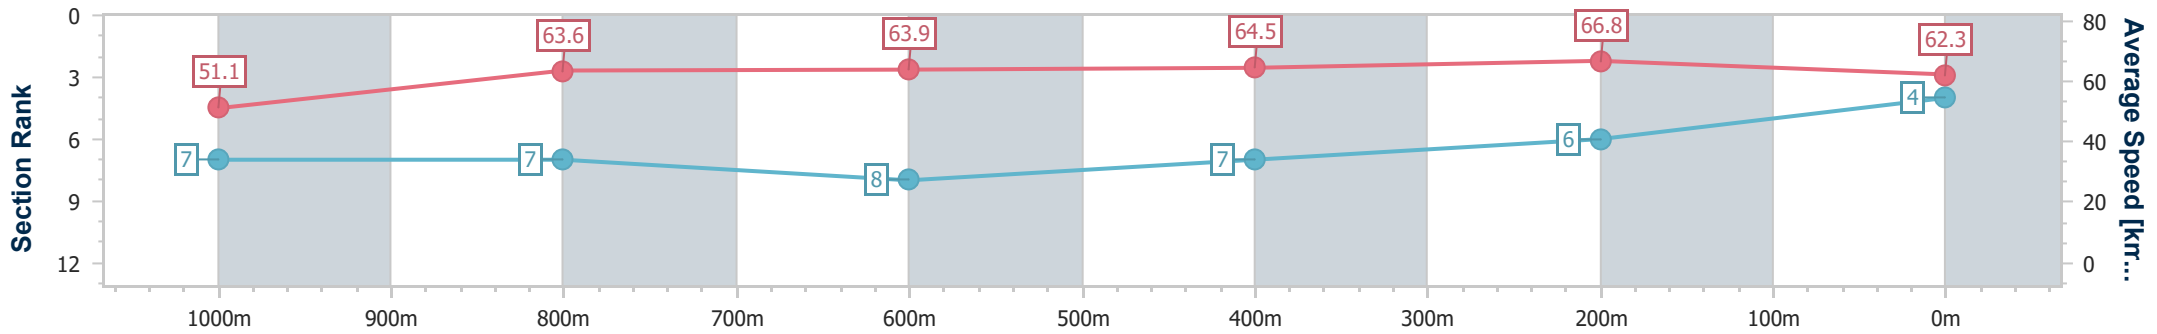

Horse/Jockey Name	Pacific Atlantic
Final Rank	4
Fastest Section Time (Section)	0:10.79 (400m)
Top Speed [km/h] (Section)	67.5 (400m)
Race State	Finished

Eagle Farm QLD Professional
Race 5: MAGIC MILLIONS BENCHMARK 85 Handicap - 1200m
16 December 2023 - 13:59
Track Rating: Good 4, Weather: Fine, Rail Position: +2m Entire

BRISBANE RACING CLUB

Section	Overall	1000m	800m	600m	400m	200m
Section Times	1:10.40 [4] (0:14.10)	0:56.30 [7] (0:11.46)	0:44.84 [7] (0:11.32)	0:33.52 [8] (0:11.16)	0:22.36 [7] (0:10.79)	0:11.57 [6]
Average Speed [km/h]	51.1	63.6	63.9	64.5	66.8	62.3
Top Speed [km/h]	62.6	64.9	65.1	67.1	67.5	65.7
Avg. Dist. to Rail [m]	4.7	1.9	1.4	0.5	2.5	3.7
Avg. Stride Freq. [Hz]	2.1	2.1	2.2	2.2	2.3	2.2
Avg. Stride Length [m]	6.7	8.3	8.2	8.1	8.0	7.8

- [ ] Ranking at each section and finish
- -.-.- No data available at this section
- NA No data available