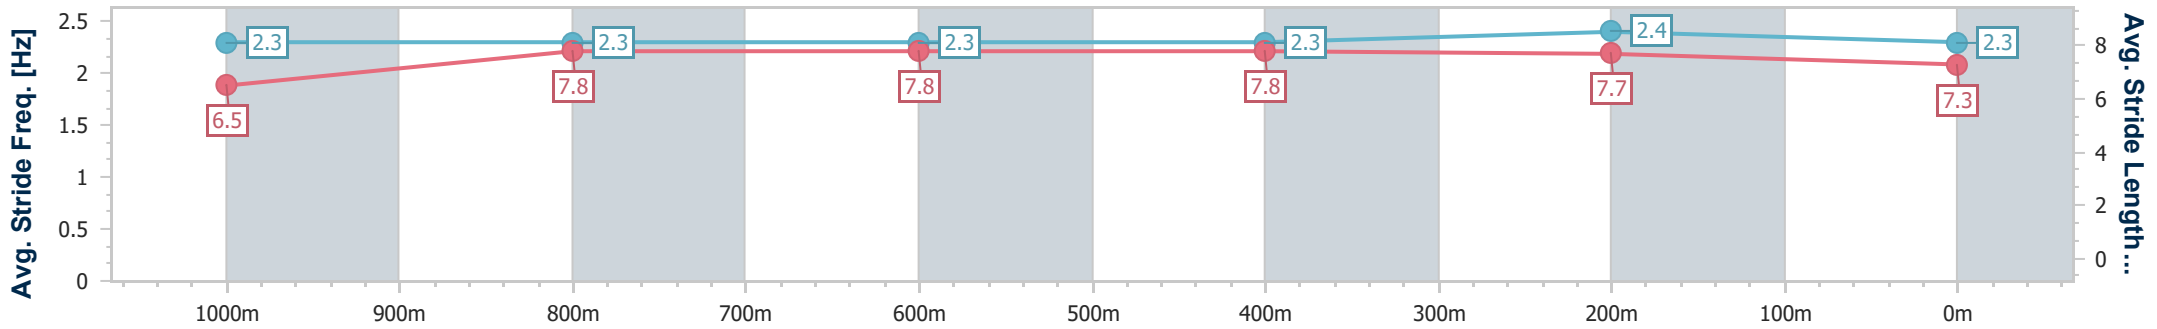

Horse/Jockey Name	Mass Destruction
Final Rank	5
Fastest Section Time (Section)	0:10.83 (400m)
Top Speed [km/h] (Section)	68.8 (400m)
Race State	Finished

Eagle Farm QLD Professional
Race 5: MAGIC MILLIONS BENCHMARK 85 Handicap - 1200m
16 December 2023 - 13:59
Track Rating: Good 4, Weather: Fine, Rail Position: +2m Entire

BRISBANE
RACING CLUB

Section	Overall	1000m	800m	600m	400m	200m
Section Times	1:10.43 [5] (0:13.54)	0:56.89 [2] (0:11.34)	0:45.55 [2] (0:11.51)	0:34.04 [2] (0:11.20)	0:22.84 [3] (0:10.83)	0:12.01 [4]
Average Speed [km/h]	53.2	64.6	63.6	64.9	66.4	59.9
Top Speed [km/h]	64.2	65.2	65.3	66.3	68.8	63.9
Avg. Dist. to Rail [m]	3.4	3.0	4.2	1.3	0.8	1.1
Avg. Stride Freq. [Hz]	2.3	2.3	2.3	2.3	2.4	2.3
Avg. Stride Length [m]	6.5	7.8	7.8	7.8	7.7	7.3

- [ ] Ranking at each section and finish
- -.-.- No data available at this section
- NA No data available