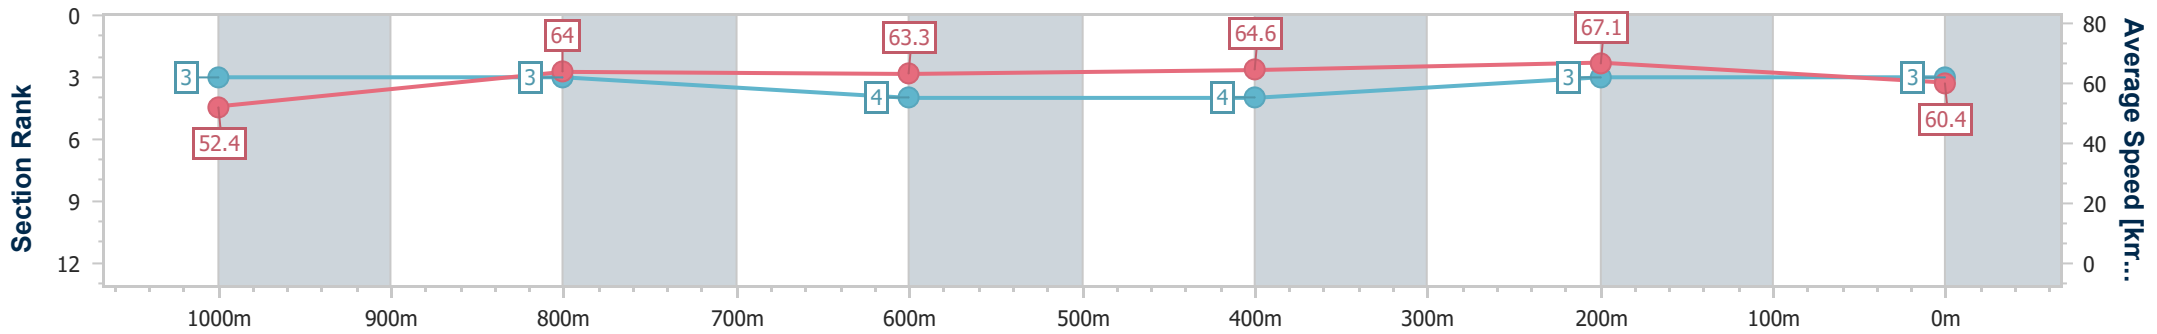

Horse/Jockey Name	Perfect Mission
Final Rank	3
Fastest Section Time (Section)	0:10.71 (400m)
Top Speed [km/h] (Section)	68.5 (400m)
Race State	Finished

Eagle Farm QLD Professional
Race 5: MAGIC MILLIONS BENCHMARK 85 Handicap - 1200m
16 December 2023 - 13:59
Track Rating: Good 4, Weather: Fine, Rail Position: +2m Entire

BRISBANE
RACING CLUB

Section	Overall	1000m	800m	600m	400m	200m
Section Times	1:10.33 [3] (0:13.76)	0:56.57 [3] (0:11.26)	0:45.31 [3] (0:11.47)	0:33.84 [4] (0:11.20)	0:22.64 [4] (0:10.71)	0:11.93 [3] (0:11.93)
Average Speed [km/h]	52.4	64.0	63.3	64.6	67.1	60.4
Top Speed [km/h]	64.0	66.1	65.0	66.9	68.5	64.6
Avg. Dist. to Rail [m]	2.0	0.4	1.9	0.9	3.1	1.7
Avg. Stride Freq. [Hz]	2.3	2.4	2.4	2.4	2.5	2.3
Avg. Stride Length [m]	6.4	7.5	7.5	7.4	7.6	7.2

- [ ] Ranking at each section and finish
- -.-.- No data available at this section
- NA No data available