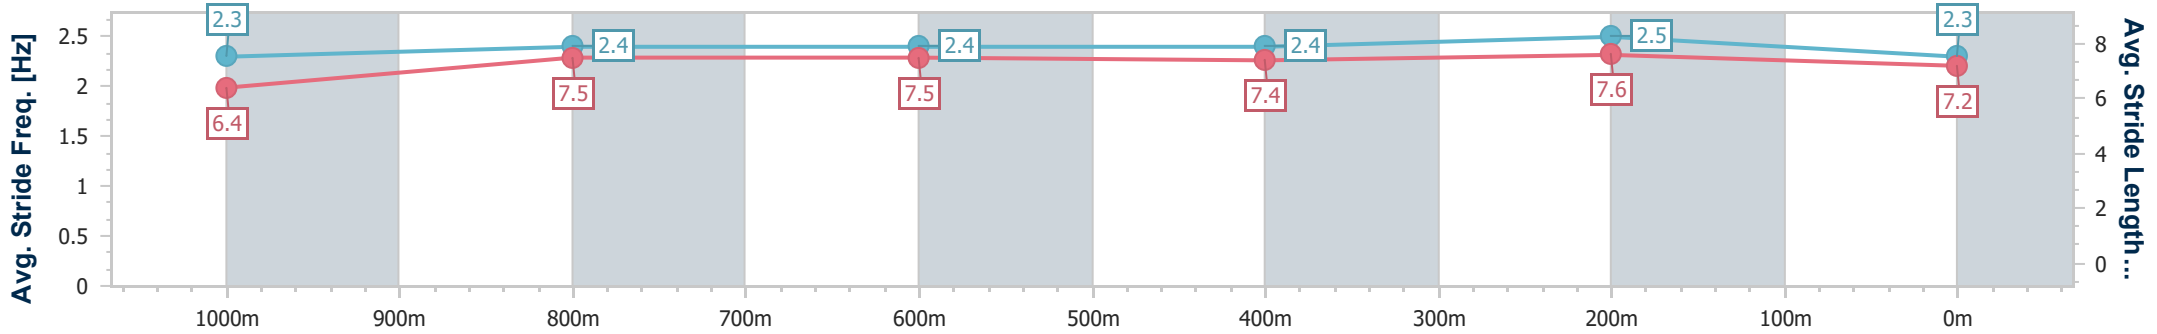

Horse/Jockey Name	Perfect Mission
Final Rank	3
Fastest Section Time (Section)	0:10.71 (400m)
Top Speed [km/h] (Section)	68.5 (400m)
Race State	Finished

Eagle Farm QLD Professional
Race 5: MAGIC MILLIONS BENCHMARK 85 Handicap - 1200m
16 December 2023 - 13:59
Track Rating: Good 4, Weather: Fine, Rail Position: +2m Entire

BRISBANE
RACING CLUB

Section	Overall	1000m	800m	600m	400m	200m
Section Times	1:10.33 [3] (0:13.76)	0:56.57 [3] (0:11.26)	0:45.31 [3] (0:11.47)	0:33.84 [4] (0:11.20)	0:22.64 [4] (0:10.71)	0:11.93 [3] (0:11.93)
Average Speed [km/h]	52.4	64.0	63.3	64.6	67.1	60.4
Top Speed [km/h]	64.0	66.1	65.0	66.9	68.5	64.6
Avg. Dist. to Rail [m]	2.0	0.4	1.9	0.9	3.1	1.7
Avg. Stride Freq. [Hz]	2.3	2.4	2.4	2.4	2.5	2.3
Avg. Stride Length [m]	6.4	7.5	7.5	7.4	7.6	7.2

- [ ] Ranking at each section and finish
- -.-.- No data available at this section
- NA No data available