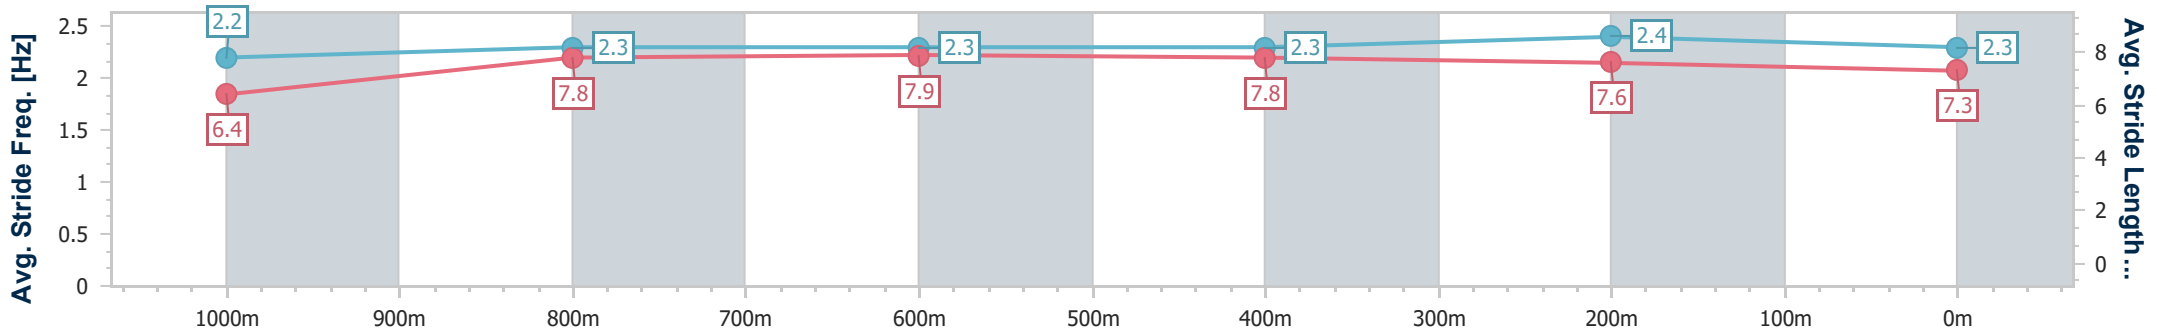

Horse/Jockey Name	Sir Warwick
Final Rank	8
Fastest Section Time (Section)	0:11.00 (400m)
Top Speed [km/h] (Section)	68.3 (400m)
Race State	Finished

Eagle Farm QLD Professional
Race 5: MAGIC MILLIONS BENCHMARK 85 Handicap - 1200m
16 December 2023 - 13:59
Track Rating: Good 4, Weather: Fine, Rail Position: +2m Entire

BRISBANE
RACING CLUB

Section	Overall	1000m	800m	600m	400m	200m
Section Times	1:10.85 [8] (0:14.01)	0:56.84 [6] (0:11.42)	0:45.42 [6] (0:11.31)	0:34.11 [6] (0:11.23)	0:22.88 [6] (0:11.00)	0:11.88 [8] (0:11.88)
Average Speed [km/h]	51.4	63.9	64.3	64.8	65.4	60.5
Top Speed [km/h]	62.2	65.0	65.6	67.6	68.3	63.2
Avg. Dist. to Rail [m]	5.9	2.8	2.4	1.8	4.5	5.6
Avg. Stride Freq. [Hz]	2.2	2.3	2.3	2.3	2.4	2.3
Avg. Stride Length [m]	6.4	7.8	7.9	7.8	7.6	7.3

- [ ] Ranking at each section and finish
- -.-.- No data available at this section
- NA No data available