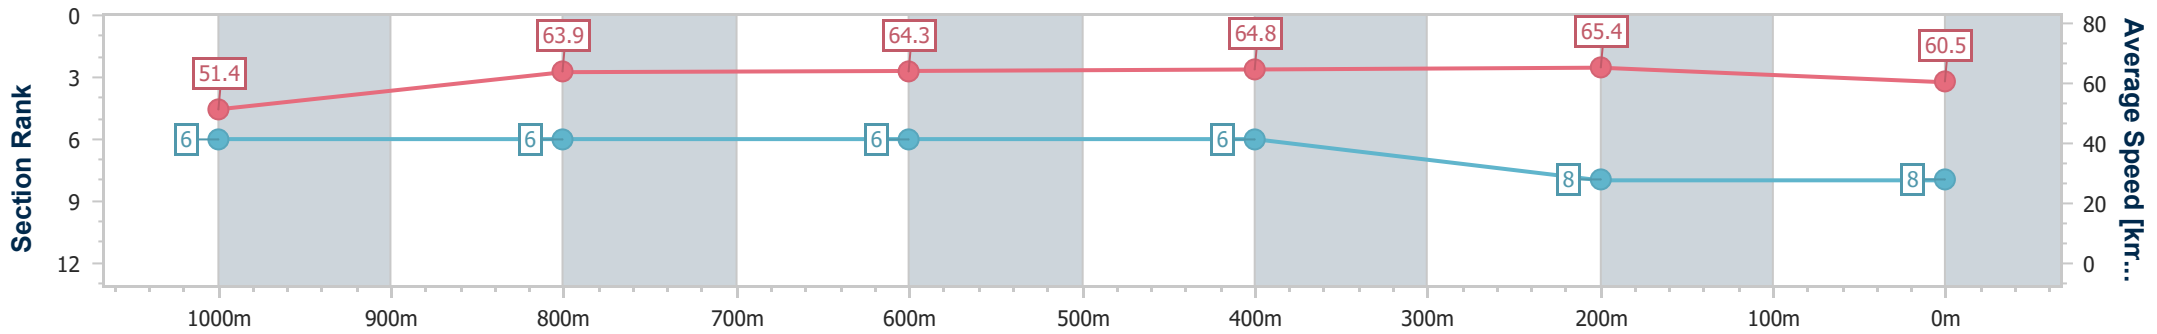

Horse/Jockey Name	Sir Warwick
Final Rank	8
Fastest Section Time (Section)	0:11.00 (400m)
Top Speed [km/h] (Section)	68.3 (400m)
Race State	Finished

Eagle Farm QLD Professional
Race 5: MAGIC MILLIONS BENCHMARK 85 Handicap - 1200m
16 December 2023 - 13:59
Track Rating: Good 4, Weather: Fine, Rail Position: +2m Entire

BRISBANE
RACING CLUB

Section	Overall	1000m	800m	600m	400m	200m
Section Times	1:10.85 [8] (0:14.01)	0:56.84 [6] (0:11.42)	0:45.42 [6] (0:11.31)	0:34.11 [6] (0:11.23)	0:22.88 [6] (0:11.00)	0:11.88 [8] (0:11.88)
Average Speed [km/h]	51.4	63.9	64.3	64.8	65.4	60.5
Top Speed [km/h]	62.2	65.0	65.6	67.6	68.3	63.2
Avg. Dist. to Rail [m]	5.9	2.8	2.4	1.8	4.5	5.6
Avg. Stride Freq. [Hz]	2.2	2.3	2.3	2.3	2.4	2.3
Avg. Stride Length [m]	6.4	7.8	7.9	7.8	7.6	7.3

- [ ] Ranking at each section and finish
- -.-.- No data available at this section
- NA No data available