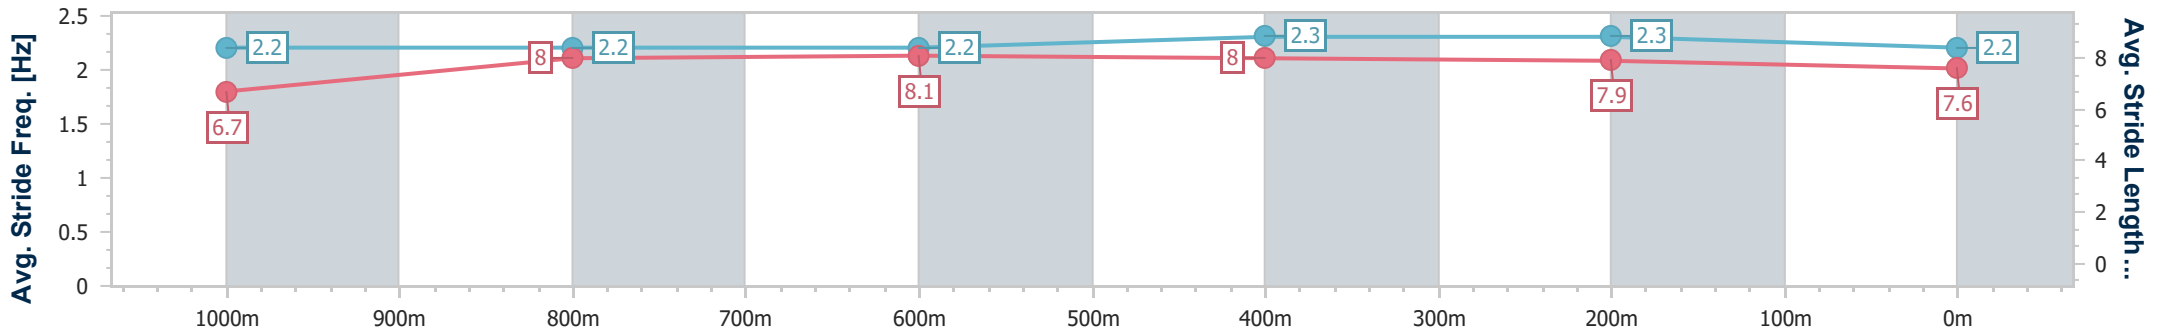

Horse/Jockey Name	Sunfall
Final Rank	2
Fastest Section Time (Section)	0:10.81 (400m)
Top Speed [km/h] (Section)	67.9 (400m)
Race State	Finished

Eagle Farm QLD Professional
Race 5: MAGIC MILLIONS BENCHMARK 85 Handicap - 1200m
16 December 2023 - 13:59
Track Rating: Good 4, Weather: Fine, Rail Position: +2m Entire

BRISBANE
RACING CLUB

Section	Overall	1000m	800m	600m	400m	200m
Section Times	1:10.15 [2] (0:13.79)	0:56.36 [4] (0:11.36)	0:45.00 [4] (0:11.24)	0:33.76 [3] (0:11.14)	0:22.62 [2] (0:10.81)	0:11.81 [2] (0:11.81)
Average Speed [km/h]	52.3	64.2	64.7	65.3	66.6	61.0
Top Speed [km/h]	63.6	65.2	65.5	66.8	67.9	64.5
Avg. Dist. to Rail [m]	4.4	2.8	1.9	2.0	3.0	2.2
Avg. Stride Freq. [Hz]	2.2	2.2	2.2	2.3	2.3	2.2
Avg. Stride Length [m]	6.7	8.0	8.1	8.0	7.9	7.6

- [ ] Ranking at each section and finish
- -.-.- No data available at this section
- NA No data available