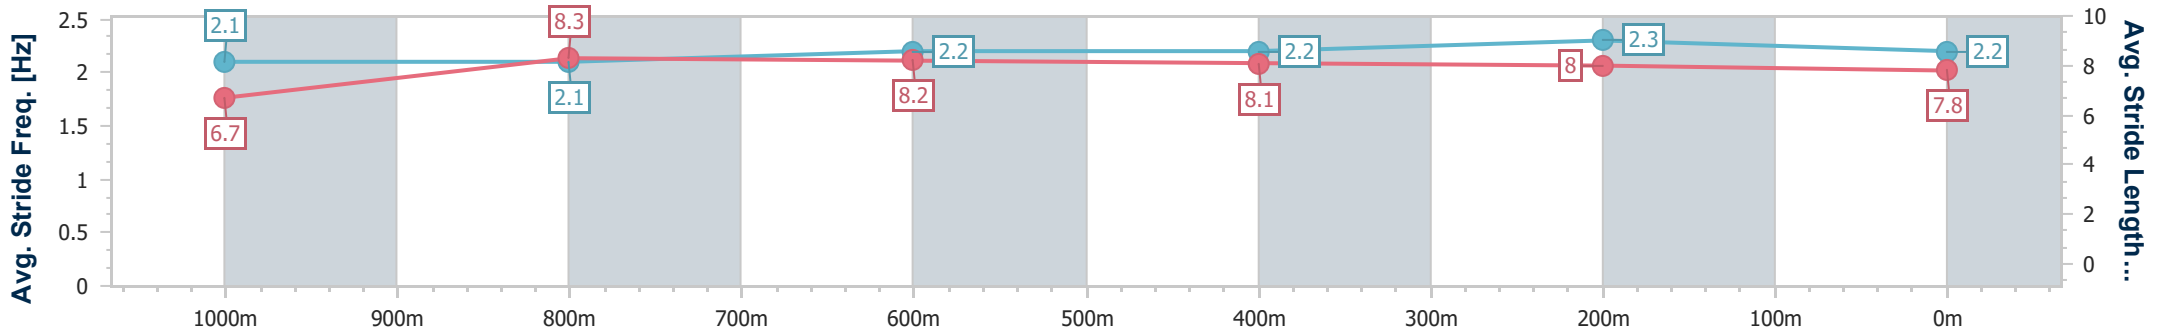

Horse/Jockey Name	Pacific Atlantic
Final Rank	4
Fastest Section Time (Section)	0:10.79 (400m)
Top Speed [km/h] (Section)	67.5 (400m)
Race State	Finished

Eagle Farm QLD Professional
Race 5: MAGIC MILLIONS BENCHMARK 85 Handicap - 1200m
16 December 2023 - 13:59
Track Rating: Good 4, Weather: Fine, Rail Position: +2m Entire

BRISBANE RACING CLUB

Section	Overall	1000m	800m	600m	400m	200m
Section Times	1:10.40 [4] (0:14.10)	0:56.30 [7] (0:11.46)	0:44.84 [7] (0:11.32)	0:33.52 [8] (0:11.16)	0:22.36 [7] (0:10.79)	0:11.57 [6]
Average Speed [km/h]	51.1	63.6	63.9	64.5	66.8	62.3
Top Speed [km/h]	62.6	64.9	65.1	67.1	67.5	65.7
Avg. Dist. to Rail [m]	4.7	1.9	1.4	0.5	2.5	3.7
Avg. Stride Freq. [Hz]	2.1	2.1	2.2	2.2	2.3	2.2
Avg. Stride Length [m]	6.7	8.3	8.2	8.1	8.0	7.8

- [ ] Ranking at each section and finish
- -.-.- No data available at this section
- NA No data available