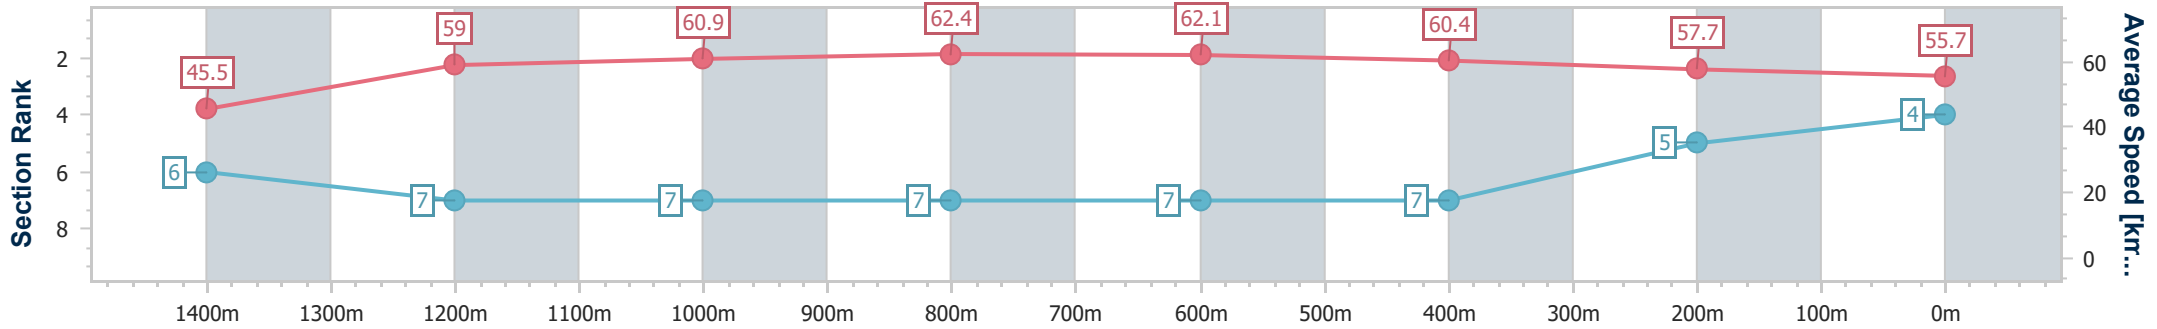

Aquis Park Gold Coast Poly QLD Professional

Race 5: AMALGAMATED ABSEILING Class 3 Handicap - 1540m

16 December 2023 - 14:14

Track Rating: Synthetic, Weather: Fine, Rail Position: True

Section	Overall	1400m	1200m	1000m	800m	600m	400m	200m
Section Times	1:36.65 [4] (0:11.15)	1:25.50 [6] (0:12.41)	1:13.09 [7] (0:11.79)	1:01.30 [7] (0:11.69)	0:49.61 [7] (0:11.78)	0:37.83 [7] (0:12.19)	0:25.64 [7] (0:12.61)	0:13.03 [5] (0:13.03)
Average Speed [km/h]	45.5	59.0	60.9	62.4	62.1	60.4	57.7	55.7
Top Speed [km/h]	59.1	60.4	61.9	63.2	62.8	62.6	58.8	57.3
Avg. Dist. to Rail [m]	3.5	2.3	3.5	3.6	3.4	4.1	6.6	8.3
Avg. Stride Freq. [Hz]	2.1	2.3	2.3	2.3	2.3	2.3	2.3	2.3
Avg. Stride Length [m]	6.0	7.2	7.5	7.7	7.5	7.4	6.9	6.8

- [ ] Ranking at each section and finish
- .-.- No data available at this section
- NA No data available

Horse/Jockey Name	The Right Way
Final Rank	5
Fastest Section Time (Section)	0:10.78 (Overall)
Top Speed [km/h] (Section)	62.7 (1000m)
Race State	Finished