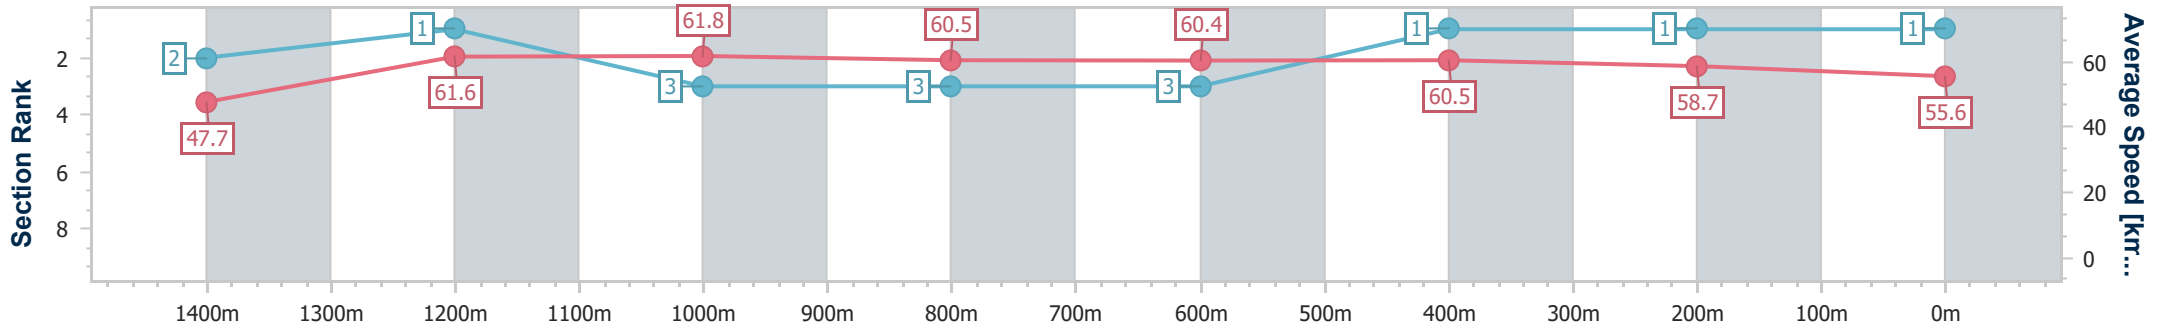

16 December 2023 - 14:14

Track Rating: Synthetic, Weather: Fine, Rail Position: True

Section	Overall	1400m	1200m	1000m	800m	600m	400m	200m
Section Times	1:35.36 [1] (0:10.56)	1:24.80 [2] (0:11.82)	1:12.98 [1] (0:11.65)	1:01.33 [3] (0:11.96)	0:49.37 [3] (0:12.02)	0:37.35 [3] (0:12.08)	0:25.27 [1] (0:12.35)	0:12.92 [1] (0:12.92)
Average Speed [km/h]	47.7	61.6	61.8	60.5	60.4	60.5	58.7	55.6
Top Speed [km/h]	60.5	63.1	62.8	61.3	61.4	61.5	60.5	57.5
Avg. Dist. to Rail [m]	3.1	1.3	3.2	2.3	2.0	2.6	4.2	6.4
Avg. Stride Freq. [Hz]	2.3	2.4	2.4	2.3	2.3	2.4	2.4	2.3
Avg. Stride Length [m]	5.8	7.0	7.1	7.3	7.2	7.2	6.8	6.7