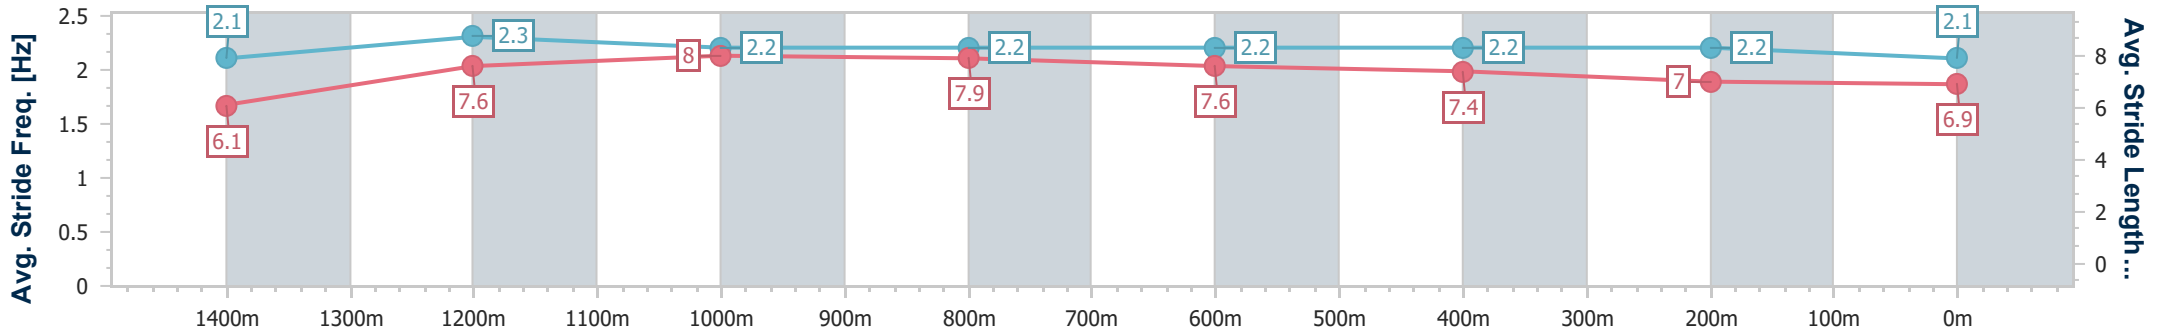

- [ ] Ranking at each section and finish
- .-.- No data available at this section
- NA No data available

Horse/Jockey Name	Bringme
Final Rank	6
Fastest Section Time (Section)	0:10.68 (Overall)
Top Speed [km/h] (Section)	64.3 (1200m)
Race State	Finished

Aquis Park Gold Coast Poly QLD Professional

Race 5: AMALGAMATED ABSEILING Class 3 Handicap - 1540m

16 December 2023 - 14:14

Track Rating: Synthetic, Weather: Fine, Rail Position: True

Section	Overall	1400m	1200m	1000m	800m	600m	400m	200m
Section Times	1:37.43 [6] (0:10.68)	1:26.75 [3] (0:11.79)	1:14.96 [3] (0:11.40)	1:03.56 [1] (0:11.85)	0:51.71 [1] (0:12.09)	0:39.62 [2] (0:12.36)	0:27.26 [3] (0:13.32)	0:13.94 [4] (0:13.94)
Average Speed [km/h]	47.1	62.5	63.3	61.0	59.9	58.5	54.4	52.0
Top Speed [km/h]	61.3	64.2	64.3	62.4	60.7	59.8	57.0	52.8
Avg. Dist. to Rail [m]	6.9	2.8	2.6	1.5	1.2	1.3	2.9	4.7
Avg. Stride Freq. [Hz]	2.1	2.3	2.2	2.2	2.2	2.2	2.2	2.1
Avg. Stride Length [m]	6.1	7.6	8.0	7.9	7.6	7.4	7.0	6.9

- [ ] Ranking at each section and finish
- .-.- No data available at this section
- NA No data available

Horse/Jockey Name	Martini Dancer
Final Rank	7
Fastest Section Time (Section)	0:11.19 (Overall)
Top Speed [km/h] (Section)	63.4 (1000m)
Race State	Finished