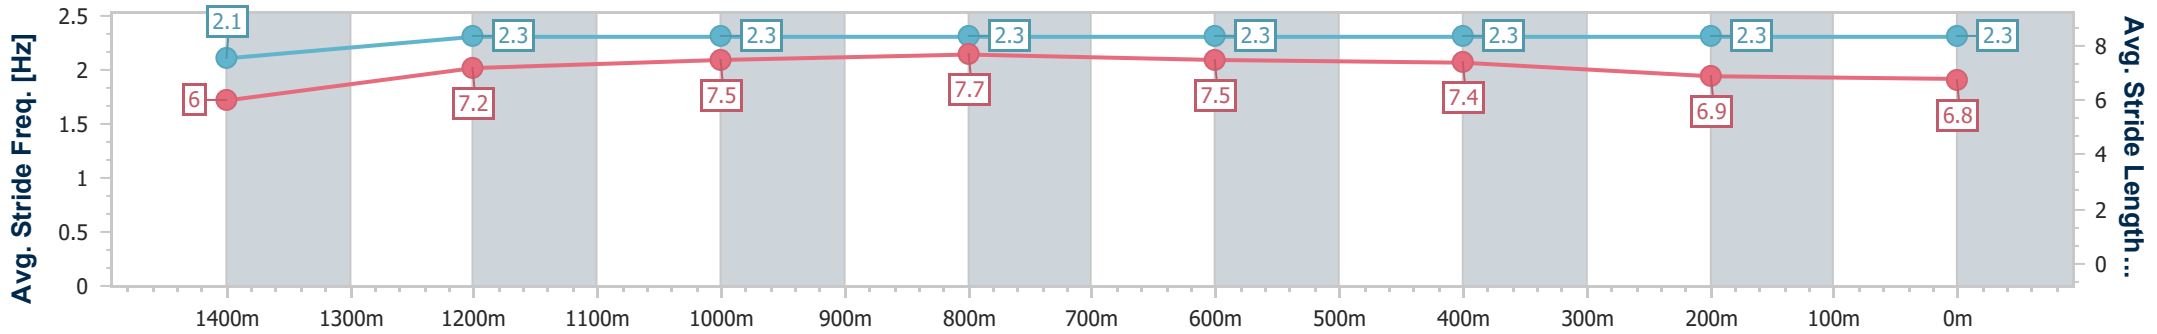

Aquis Park Gold Coast Poly QLD Professional

Race 5: AMALGAMATED ABSEILING Class 3 Handicap - 1540m

16 December 2023 - 14:14

Track Rating: Synthetic, Weather: Fine, Rail Position: True

Section	Overall	1400m	1200m	1000m	800m	600m	400m	200m
Section Times	1:36.65 [4] (0:11.15)	1:25.50 [6] (0:12.41)	1:13.09 [7] (0:11.79)	1:01.30 [7] (0:11.69)	0:49.61 [7] (0:11.78)	0:37.83 [7] (0:12.19)	0:25.64 [7] (0:12.61)	0:13.03 [5] (0:13.03)
Average Speed [km/h]	45.5	59.0	60.9	62.4	62.1	60.4	57.7	55.7
Top Speed [km/h]	59.1	60.4	61.9	63.2	62.8	62.6	58.8	57.3
Avg. Dist. to Rail [m]	3.5	2.3	3.5	3.6	3.4	4.1	6.6	8.3
Avg. Stride Freq. [Hz]	2.1	2.3	2.3	2.3	2.3	2.3	2.3	2.3
Avg. Stride Length [m]	6.0	7.2	7.5	7.7	7.5	7.4	6.9	6.8

- [ ] Ranking at each section and finish
- .-.- No data available at this section
- NA No data available

Horse/Jockey Name	The Right Way
Final Rank	5
Fastest Section Time (Section)	0:10.78 (Overall)
Top Speed [km/h] (Section)	62.7 (1000m)
Race State	Finished