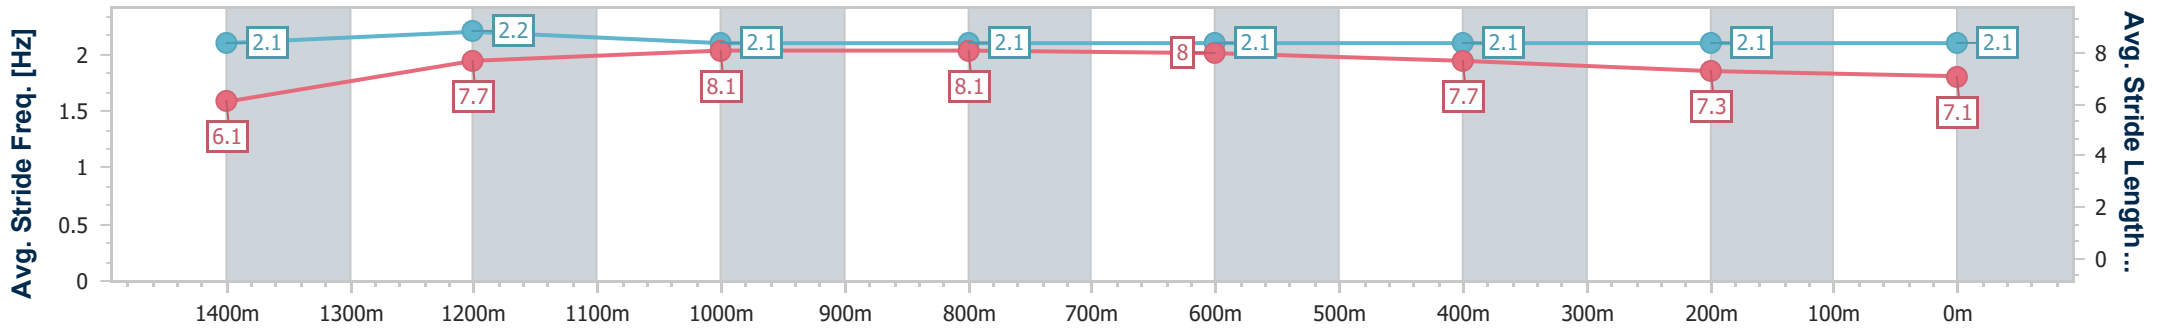

Horse/Jockey Name	The Right Way
Final Rank	5
Fastest Section Time (Section)	0:10.78 (Overall)
Top Speed [km/h] (Section)	62.7 (1000m)
Race State	Finished

Aquis Park Gold Coast Poly QLD Professional
Race 5: AMALGAMATED ABSEILING Class 3 Handicap - 1540m

16 December 2023 - 14:14

Track Rating: Synthetic, Weather: Fine, Rail Position: True

Section	Overall	1400m	1200m	1000m	800m	600m	400m	200m
Section Times	1:37.30 [5] (0:10.78)	1:26.52 [4] (0:12.01)	1:14.51 [4] (0:11.68)	1:02.83 [4] (0:11.71)	0:51.12 [5] (0:12.02)	0:39.10 [5] (0:12.44)	0:26.66 [5] (0:12.98)	0:13.68 [6] (0:13.68)
Average Speed [km/h]	47.0	60.7	61.5	61.5	60.2	58.2	55.5	53.1
Top Speed [km/h]	60.3	61.6	62.4	62.7	61.0	60.0	57.1	54.4
Avg. Dist. to Rail [m]	4.7	1.6	0.8	0.4	0.6	1.1	1.6	1.2
Avg. Stride Freq. [Hz]	2.1	2.2	2.1	2.1	2.1	2.1	2.1	2.1
Avg. Stride Length [m]	6.1	7.7	8.1	8.1	8.0	7.7	7.3	7.1

- [ ] Ranking at each section and finish
- -.-.- No data available at this section
- NA No data available