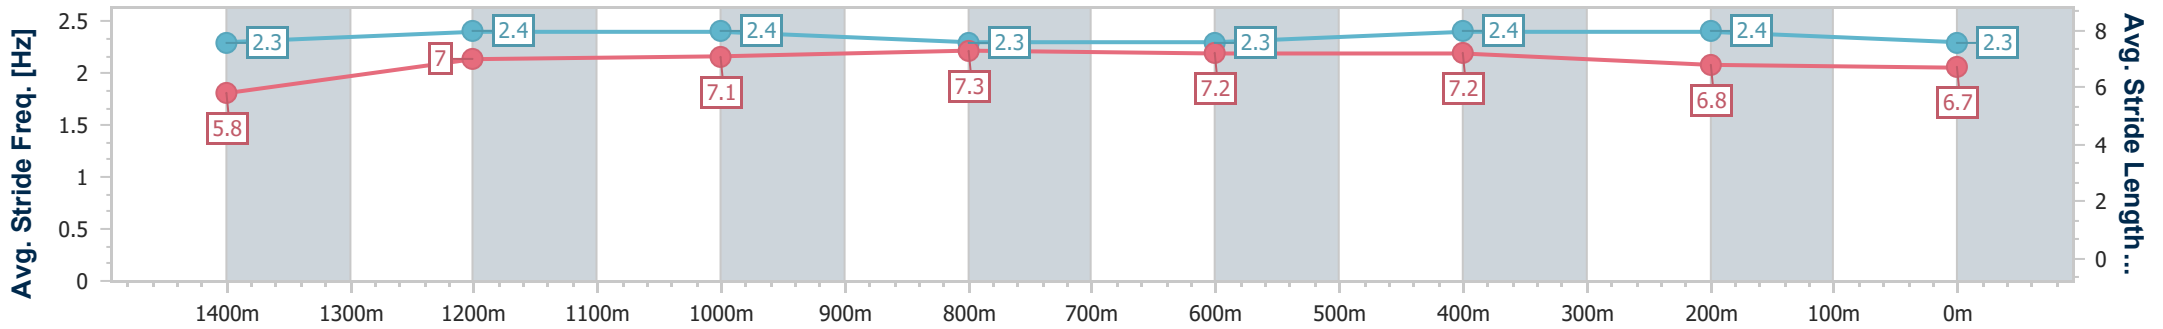

16 December 2023 - 14:14

Track Rating: Synthetic, Weather: Fine, Rail Position: True

Section	Overall	1400m	1200m	1000m	800m	600m	400m	200m
Section Times	1:35.36 [1] (0:10.56)	1:24.80 [2] (0:11.82)	1:12.98 [1] (0:11.65)	1:01.33 [3] (0:11.96)	0:49.37 [3] (0:12.02)	0:37.35 [3] (0:12.08)	0:25.27 [1] (0:12.35)	0:12.92 [1] (0:12.92)
Average Speed [km/h]	47.7	61.6	61.8	60.5	60.4	60.5	58.7	55.6
Top Speed [km/h]	60.5	63.1	62.8	61.3	61.4	61.5	60.5	57.5
Avg. Dist. to Rail [m]	3.1	1.3	3.2	2.3	2.0	2.6	4.2	6.4
Avg. Stride Freq. [Hz]	2.3	2.4	2.4	2.3	2.3	2.4	2.4	2.3
Avg. Stride Length [m]	5.8	7.0	7.1	7.3	7.2	7.2	6.8	6.7