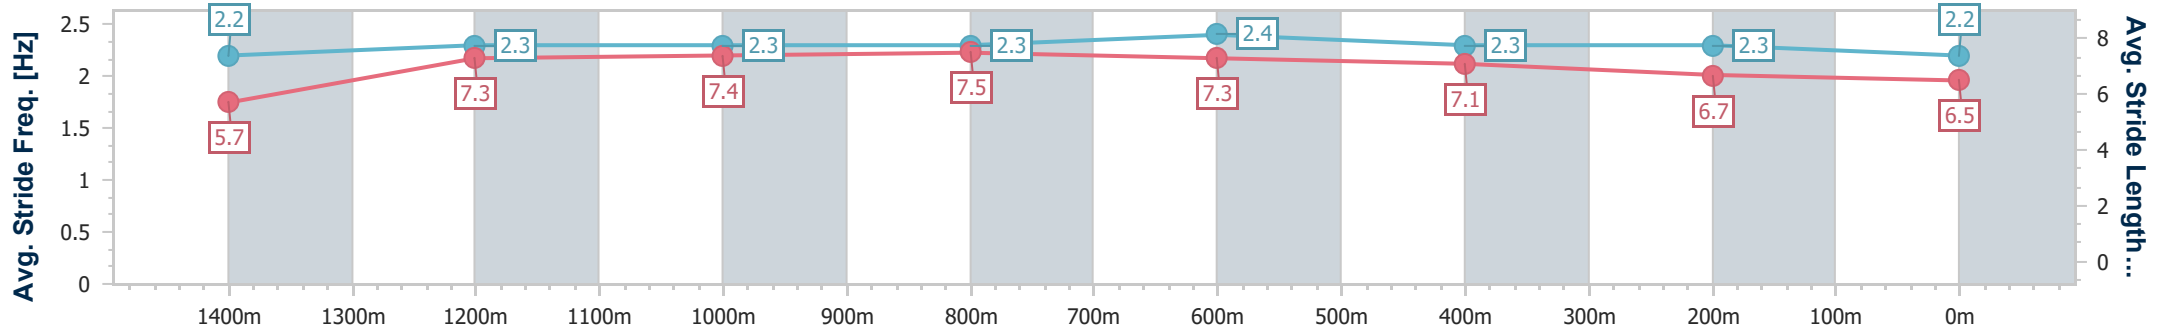

- [ ] Ranking at each section and finish
- .-.- No data available at this section
- NA No data available

Horse/Jockey Name	Martini Dancer
Final Rank	7
Fastest Section Time (Section)	0:11.19 (Overall)
Top Speed [km/h] (Section)	63.4 (1000m)
Race State	Finished

Aquis Park Gold Coast Poly QLD Professional

Race 5: AMALGAMATED ABSEILING Class 3 Handicap - 1540m

16 December 2023 - 14:14

Track Rating: Synthetic, Weather: Fine, Rail Position: True

Section	Overall	1400m	1200m	1000m	800m	600m	400m	200m
Section Times	1:37.54 [7] (0:11.19)	1:26.35 [7] (0:12.11)	1:14.24 [6] (0:11.79)	1:02.45 [6] (0:11.60)	0:50.85 [6] (0:11.84)	0:39.01 [6] (0:12.26)	0:26.75 [6] (0:12.85)	0:13.90 [7] (0:13.90)
Average Speed [km/h]	45.2	60.5	61.1	62.5	62.0	59.8	56.6	52.1
Top Speed [km/h]	60.9	61.7	62.0	63.4	63.0	60.9	58.7	54.8
Avg. Dist. to Rail [m]	6.3	2.5	2.6	2.8	3.4	3.6	5.2	6.6
Avg. Stride Freq. [Hz]	2.2	2.3	2.3	2.3	2.4	2.3	2.3	2.2
Avg. Stride Length [m]	5.7	7.3	7.4	7.5	7.3	7.1	6.7	6.5

- [ ] Ranking at each section and finish
- .-.- No data available at this section
- NA No data available