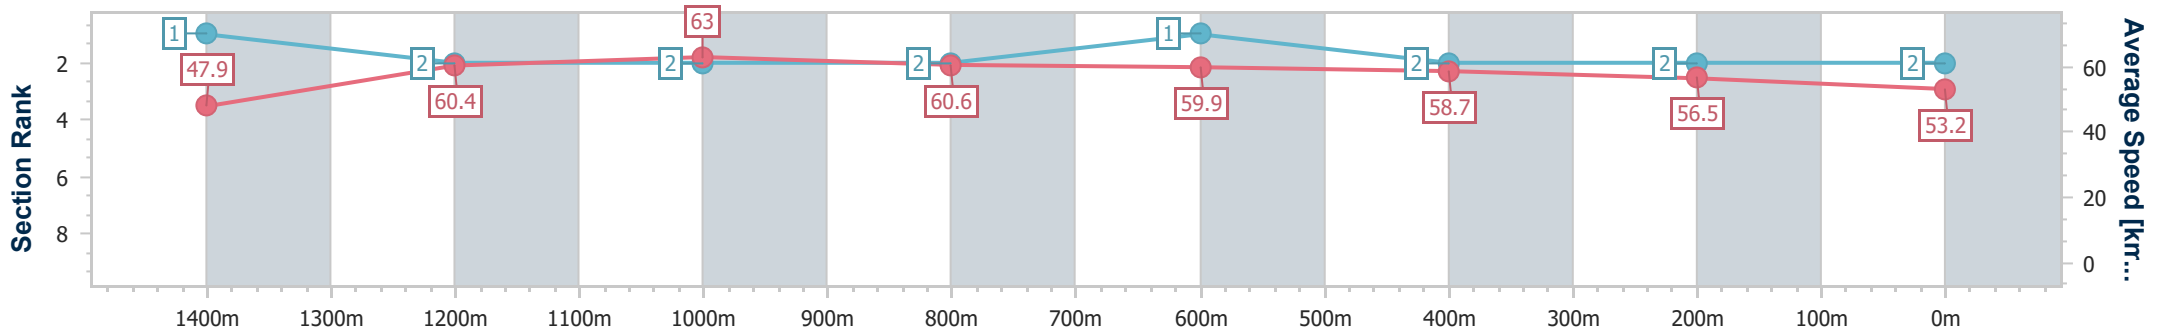

Aquis Park Gold Coast Poly QLD Professional

Race 5: AMALGAMATED ABSEILING Class 3 Handicap - 1540m

16 December 2023 - 14:14

Track Rating: Synthetic, Weather: Fine, Rail Position: True

Section	Overall	1400m	1200m	1000m	800m	600m	400m	200m
Section Times	1:36.47 [2] (0:10.48)	1:25.99 [1] (0:11.98)	1:14.01 [2] (0:11.44)	1:02.57 [2] (0:11.85)	0:50.72 [2] (0:12.01)	0:38.71 [1] (0:12.34)	0:26.37 [2] (0:12.78)	0:13.59 [2] (0:13.59)
Average Speed [km/h]	47.9	60.4	63.0	60.6	59.9	58.7	56.5	53.2
Top Speed [km/h]	60.6	62.5	63.5	61.8	60.7	59.7	57.9	54.5
Avg. Dist. to Rail [m]	1.5	0.3	0.6	0.2	0.4	0.7	1.7	3.4
Avg. Stride Freq. [Hz]	2.2	2.3	2.3	2.3	2.3	2.3	2.3	2.2
Avg. Stride Length [m]	6.0	7.2	7.6	7.5	7.2	7.2	6.8	6.7