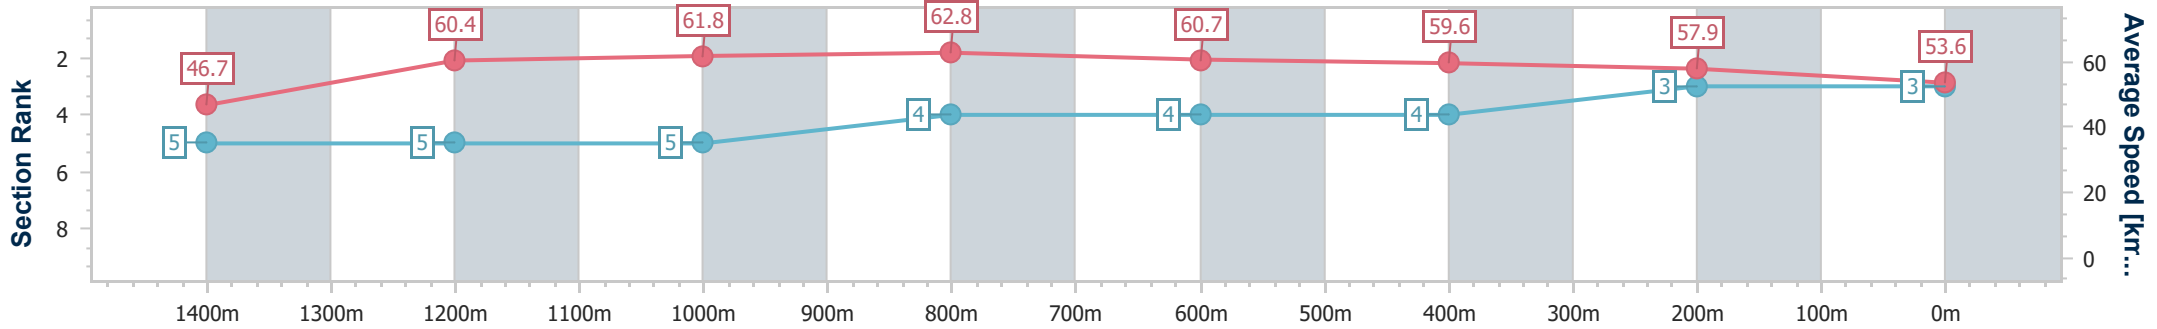

Aquis Park Gold Coast Poly QLD Professional

Race 5: AMALGAMATED ABSEILING Class 3 Handicap - 1540m

16 December 2023 - 14:14

Track Rating: Synthetic, Weather: Fine, Rail Position: True

Section	Overall	1400m	1200m	1000m	800m	600m	400m	200m
Section Times	1:36.50 [3] (0:10.80)	1:25.70 [5] (0:12.14)	1:13.56 [5] (0:11.65)	1:01.91 [5] (0:11.53)	0:50.38 [4] (0:12.07)	0:38.31 [4] (0:12.24)	0:26.07 [4] (0:12.58)	0:13.49 [3] (0:13.49)
Average Speed [km/h]	46.7	60.4	61.8	62.8	60.7	59.6	57.9	53.6
Top Speed [km/h]	60.8	61.7	62.5	63.5	61.1	60.8	59.0	55.7
Avg. Dist. to Rail [m]	5.3	2.4	1.9	1.8	2.7	3.2	5.6	6.9
Avg. Stride Freq. [Hz]	2.1	2.2	2.2	2.2	2.2	2.2	2.3	2.2
Avg. Stride Length [m]	6.0	7.5	7.7	7.8	7.7	7.4	7.1	6.7