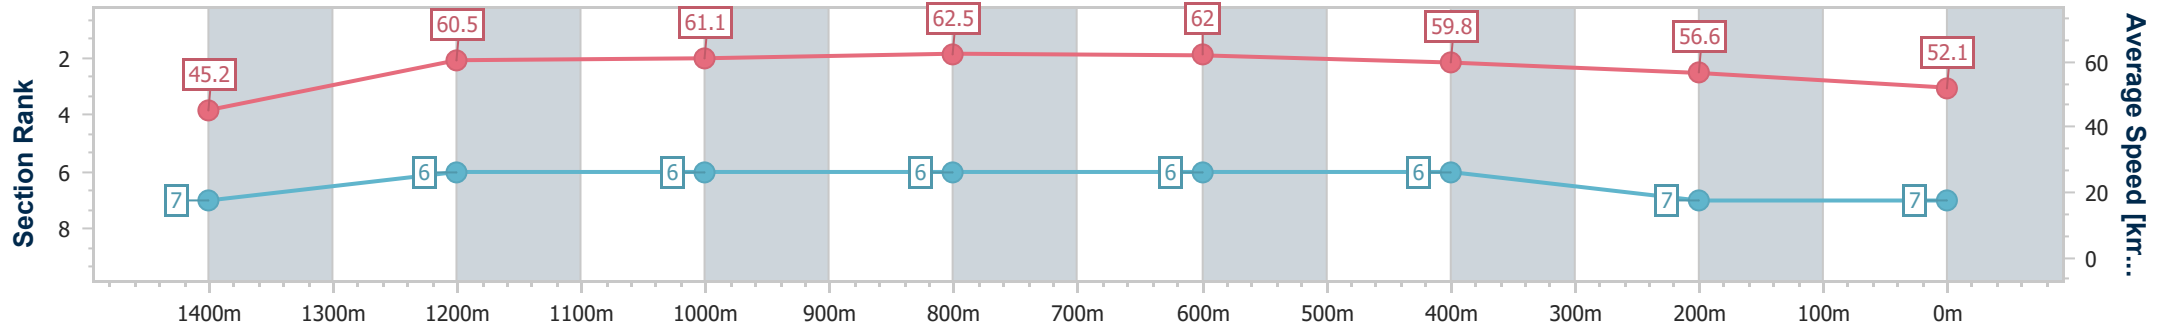

- [ ] Ranking at each section and finish
- .-.- No data available at this section
- NA No data available

Horse/Jockey Name	Martini Dancer
Final Rank	7
Fastest Section Time (Section)	0:11.19 (Overall)
Top Speed [km/h] (Section)	63.4 (1000m)
Race State	Finished

Aquis Park Gold Coast Poly QLD Professional

Race 5: AMALGAMATED ABSEILING Class 3 Handicap - 1540m

16 December 2023 - 14:14

Track Rating: Synthetic, Weather: Fine, Rail Position: True

Section	Overall	1400m	1200m	1000m	800m	600m	400m	200m
Section Times	1:37.54 [7] (0:11.19)	1:26.35 [7] (0:12.11)	1:14.24 [6] (0:11.79)	1:02.45 [6] (0:11.60)	0:50.85 [6] (0:11.84)	0:39.01 [6] (0:12.26)	0:26.75 [6] (0:12.85)	0:13.90 [7] (0:13.90)
Average Speed [km/h]	45.2	60.5	61.1	62.5	62.0	59.8	56.6	52.1
Top Speed [km/h]	60.9	61.7	62.0	63.4	63.0	60.9	58.7	54.8
Avg. Dist. to Rail [m]	6.3	2.5	2.6	2.8	3.4	3.6	5.2	6.6
Avg. Stride Freq. [Hz]	2.2	2.3	2.3	2.3	2.4	2.3	2.3	2.2
Avg. Stride Length [m]	5.7	7.3	7.4	7.5	7.3	7.1	6.7	6.5

- [ ] Ranking at each section and finish
- .-.- No data available at this section
- NA No data available