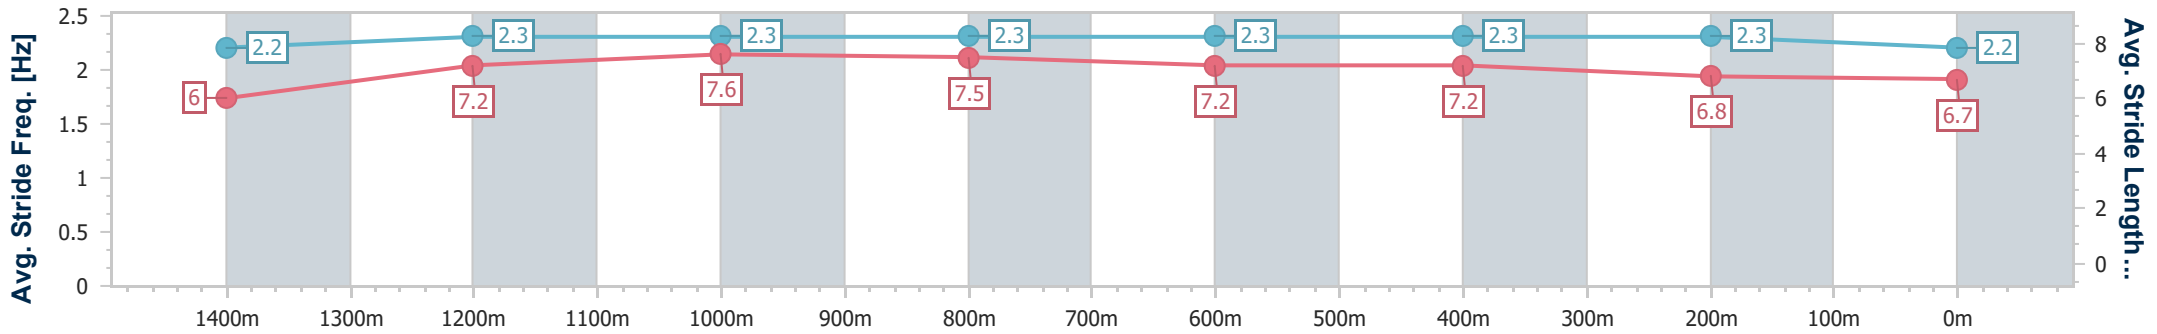

Aquis Park Gold Coast Poly QLD Professional

Race 5: AMALGAMATED ABSEILING Class 3 Handicap - 1540m

16 December 2023 - 14:14

Track Rating: Synthetic, Weather: Fine, Rail Position: True

Section	Overall	1400m	1200m	1000m	800m	600m	400m	200m
Section Times	1:36.47 [2] (0:10.48)	1:25.99 [1] (0:11.98)	1:14.01 [2] (0:11.44)	1:02.57 [2] (0:11.85)	0:50.72 [2] (0:12.01)	0:38.71 [1] (0:12.34)	0:26.37 [2] (0:12.78)	0:13.59 [2] (0:13.59)
Average Speed [km/h]	47.9	60.4	63.0	60.6	59.9	58.7	56.5	53.2
Top Speed [km/h]	60.6	62.5	63.5	61.8	60.7	59.7	57.9	54.5
Avg. Dist. to Rail [m]	1.5	0.3	0.6	0.2	0.4	0.7	1.7	3.4
Avg. Stride Freq. [Hz]	2.2	2.3	2.3	2.3	2.3	2.3	2.3	2.2
Avg. Stride Length [m]	6.0	7.2	7.6	7.5	7.2	7.2	6.8	6.7