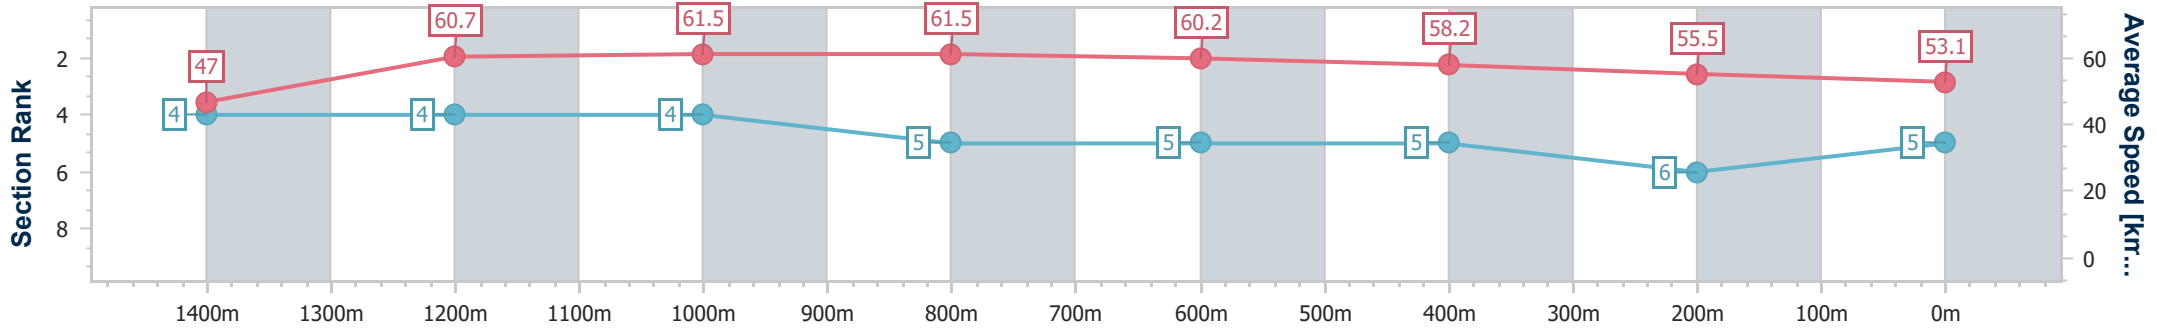

Horse/Jockey Name	The Right Way
Final Rank	5
Fastest Section Time (Section)	0:10.78 (Overall)
Top Speed [km/h] (Section)	62.7 (1000m)
Race State	Finished

Aquis Park Gold Coast Poly QLD Professional
Race 5: AMALGAMATED ABSEILING Class 3 Handicap - 1540m

16 December 2023 - 14:14

Track Rating: Synthetic, Weather: Fine, Rail Position: True

Section	Overall	1400m	1200m	1000m	800m	600m	400m	200m
Section Times	1:37.30 [5] (0:10.78)	1:26.52 [4] (0:12.01)	1:14.51 [4] (0:11.68)	1:02.83 [4] (0:11.71)	0:51.12 [5] (0:12.02)	0:39.10 [5] (0:12.44)	0:26.66 [5] (0:12.98)	0:13.68 [6] (0:13.68)
Average Speed [km/h]	47.0	60.7	61.5	61.5	60.2	58.2	55.5	53.1
Top Speed [km/h]	60.3	61.6	62.4	62.7	61.0	60.0	57.1	54.4
Avg. Dist. to Rail [m]	4.7	1.6	0.8	0.4	0.6	1.1	1.6	1.2
Avg. Stride Freq. [Hz]	2.1	2.2	2.1	2.1	2.1	2.1	2.1	2.1
Avg. Stride Length [m]	6.1	7.7	8.1	8.1	8.0	7.7	7.3	7.1

- [ ] Ranking at each section and finish
- -.-.- No data available at this section
- NA No data available