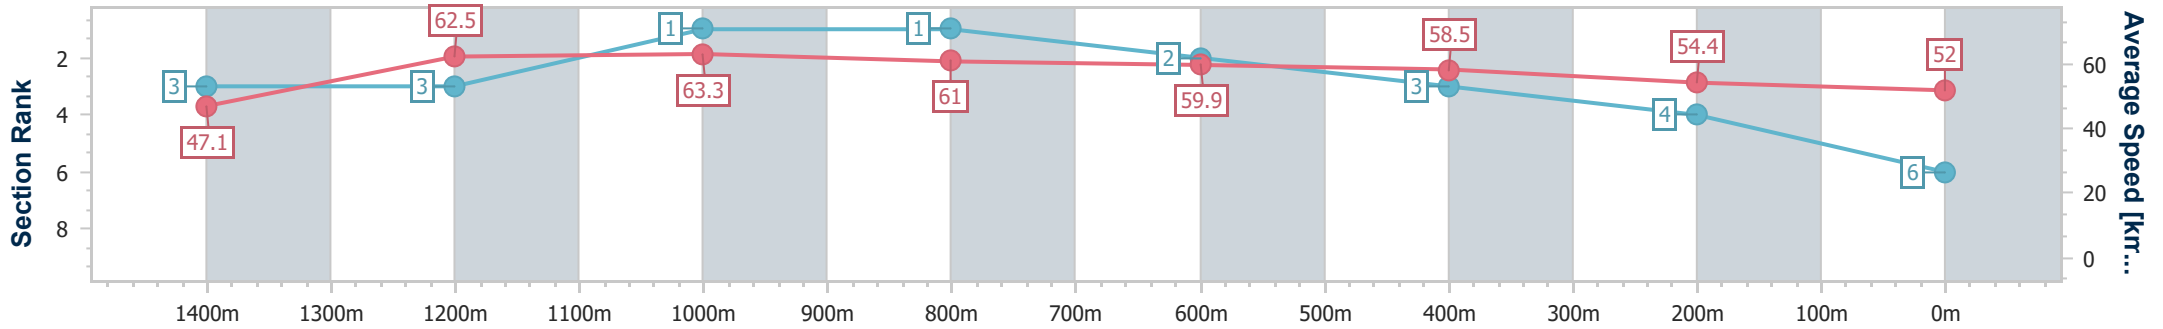

Aquis Park Gold Coast Poly QLD Professional

Race 5: AMALGAMATED ABSEILING Class 3 Handicap - 1540m

16 December 2023 - 14:14

Track Rating: Synthetic, Weather: Fine, Rail Position: True

Section	Overall	1400m	1200m	1000m	800m	600m	400m	200m
Section Times	1:37.43 [6] (0:10.68)	1:26.75 [3] (0:11.79)	1:14.96 [3] (0:11.40)	1:03.56 [1] (0:11.85)	0:51.71 [1] (0:12.09)	0:39.62 [2] (0:12.36)	0:27.26 [3] (0:13.32)	0:13.94 [4] (0:13.94)
Average Speed [km/h]	47.1	62.5	63.3	61.0	59.9	58.5	54.4	52.0
Top Speed [km/h]	61.3	64.2	64.3	62.4	60.7	59.8	57.0	52.8
Avg. Dist. to Rail [m]	6.9	2.8	2.6	1.5	1.2	1.3	2.9	4.7
Avg. Stride Freq. [Hz]	2.1	2.3	2.2	2.2	2.2	2.2	2.2	2.1
Avg. Stride Length [m]	6.1	7.6	8.0	7.9	7.6	7.4	7.0	6.9

- [ ] Ranking at each section and finish
- .-.- No data available at this section
- NA No data available

Horse/Jockey Name	Martini Dancer
Final Rank	7
Fastest Section Time (Section)	0:11.19 (Overall)
Top Speed [km/h] (Section)	63.4 (1000m)
Race State	Finished