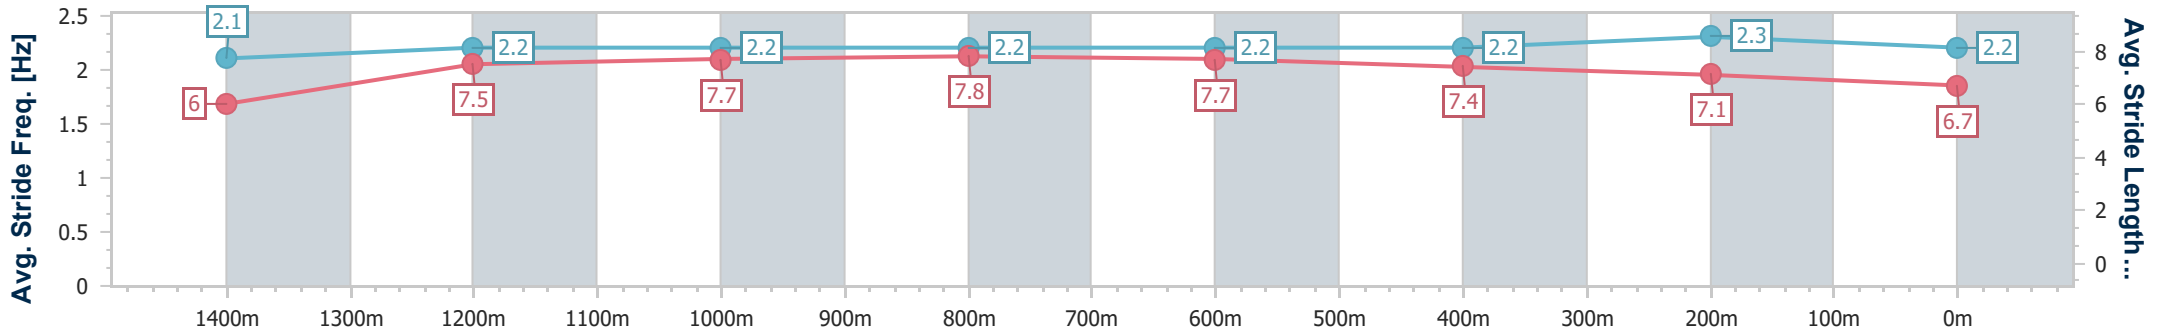

Aquis Park Gold Coast Poly QLD Professional

Race 5: AMALGAMATED ABSEILING Class 3 Handicap - 1540m

16 December 2023 - 14:14

Track Rating: Synthetic, Weather: Fine, Rail Position: True

Section	Overall	1400m	1200m	1000m	800m	600m	400m	200m
Section Times	1:36.50 [3] (0:10.80)	1:25.70 [5] (0:12.14)	1:13.56 [5] (0:11.65)	1:01.91 [5] (0:11.53)	0:50.38 [4] (0:12.07)	0:38.31 [4] (0:12.24)	0:26.07 [4] (0:12.58)	0:13.49 [3] (0:13.49)
Average Speed [km/h]	46.7	60.4	61.8	62.8	60.7	59.6	57.9	53.6
Top Speed [km/h]	60.8	61.7	62.5	63.5	61.1	60.8	59.0	55.7
Avg. Dist. to Rail [m]	5.3	2.4	1.9	1.8	2.7	3.2	5.6	6.9
Avg. Stride Freq. [Hz]	2.1	2.2	2.2	2.2	2.2	2.2	2.3	2.2
Avg. Stride Length [m]	6.0	7.5	7.7	7.8	7.7	7.4	7.1	6.7