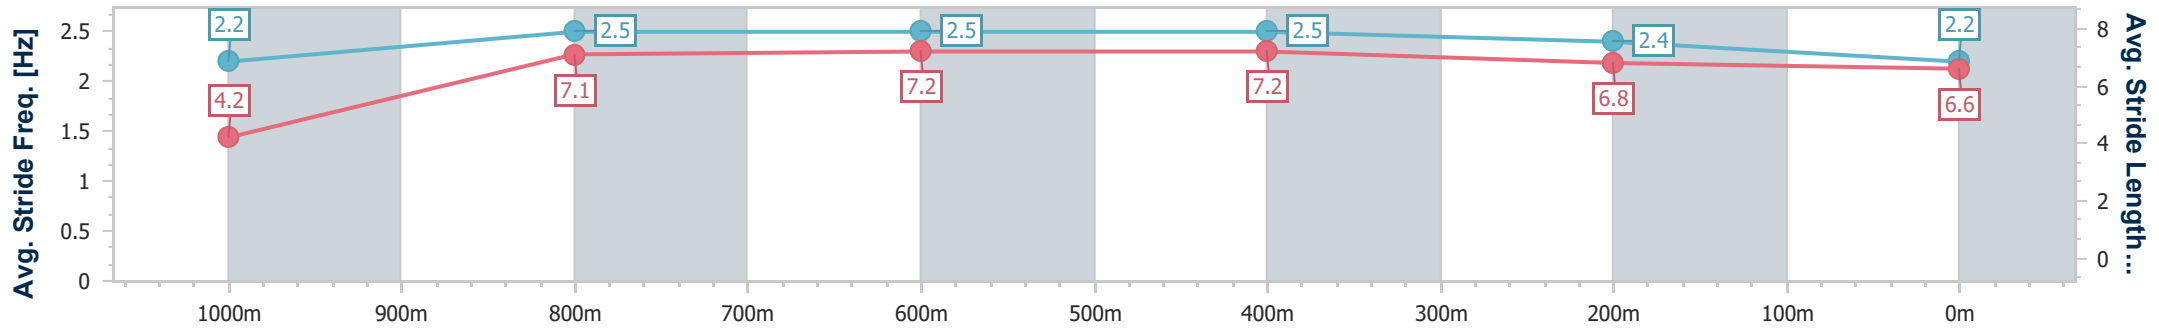

Aquis Park Gold Coast Poly QLD Professional

Race 2: JP FLYING BENCHMARK 62 Handicap - 1050m

16 December 2023 - 12:25

Track Rating: Synthetic, Weather: Fine, Rail Position: True

Section	Overall	1000m	800m	600m	400m	200m
Section Times	1:04.44 [4] (0:05.35)	0:59.09 [4] (0:11.14)	0:47.95 [3] (0:11.00)	0:36.95 [4] (0:11.23)	0:25.72 [4] (0:12.25)	0:13.47 [4] (0:13.47)
Average Speed [km/h]	33.8	64.3	65.4	64.0	58.8	53.5
Top Speed [km/h]	55.7	67.3	66.0	65.9	60.2	57.2
Avg. Dist. to Rail [m]	2.1	0.7	0.5	0.9	0.5	2.1
Avg. Stride Freq. [Hz]	2.2	2.5	2.5	2.5	2.4	2.2
Avg. Stride Length [m]	4.2	7.1	7.2	7.2	6.8	6.6

- [ ] Ranking at each section and finish
- .-.- No data available at this section
- NA No data available