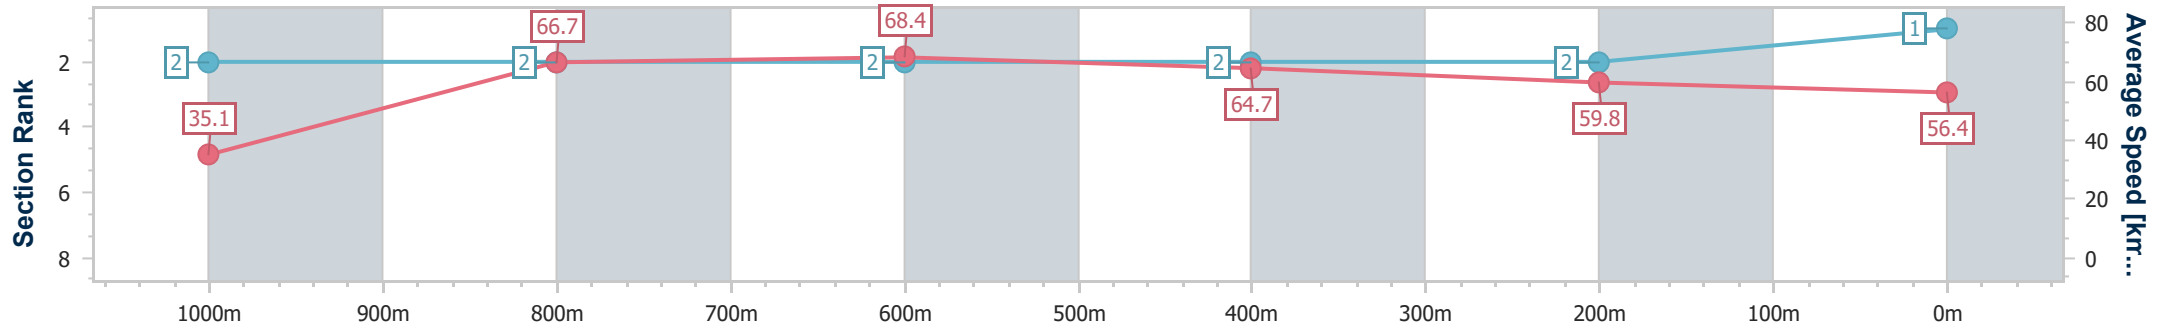

Aquis Park Gold Coast Poly QLD Professional

Race 2: JP FLYING BENCHMARK 62 Handicap - 1050m

16 December 2023 - 12:25

Track Rating: Synthetic, Weather: Fine, Rail Position: True

Section	Overall	1000m	800m	600m	400m	200m
Section Times	1:02.63 [1] (0:05.13)	0:57.50 [2] (0:10.84)	0:46.66 [2] (0:10.62)	0:36.04 [2] (0:11.19)	0:24.85 [2] (0:12.03)	0:12.82 [2] (0:12.82)
Average Speed [km/h]	35.1	66.7	68.4	64.7	59.8	56.4
Top Speed [km/h]	57.2	70.0	70.2	67.7	61.3	59.3
Avg. Dist. to Rail [m]	1.8	0.9	1.2	1.1	1.8	3.1
Avg. Stride Freq. [Hz]	2.0	2.6	2.6	2.5	2.5	2.4
Avg. Stride Length [m]	4.7	7.1	7.4	7.1	6.7	6.6