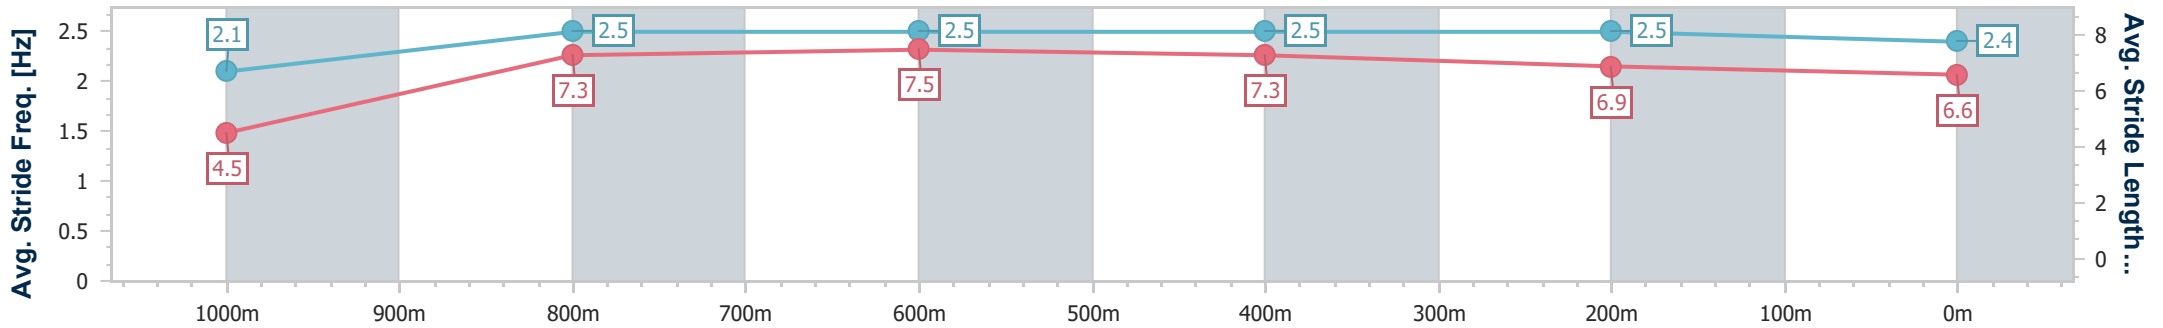

Aquis Park Gold Coast Poly QLD Professional

Race 2: JP FLYING BENCHMARK 62 Handicap - 1050m

16 December 2023 - 12:25

Track Rating: Synthetic, Weather: Fine, Rail Position: True

Section	Overall	1000m	800m	600m	400m	200m
Section Times	1:02.71 [3] (0:05.27)	0:57.44 [3] (0:11.22)	0:46.22 [4] (0:10.70)	0:35.52 [3] (0:11.19)	0:24.33 [3] (0:11.76)	0:12.57 [3] (0:12.57)
Average Speed [km/h]	34.3	64.4	67.9	65.3	61.5	57.6
Top Speed [km/h]	54.2	68.5	69.0	67.2	62.6	61.6
Avg. Dist. to Rail [m]	3.3	1.7	1.9	2.6	3.4	5.1
Avg. Stride Freq. [Hz]	2.1	2.5	2.5	2.5	2.5	2.4
Avg. Stride Length [m]	4.5	7.3	7.5	7.3	6.9	6.6