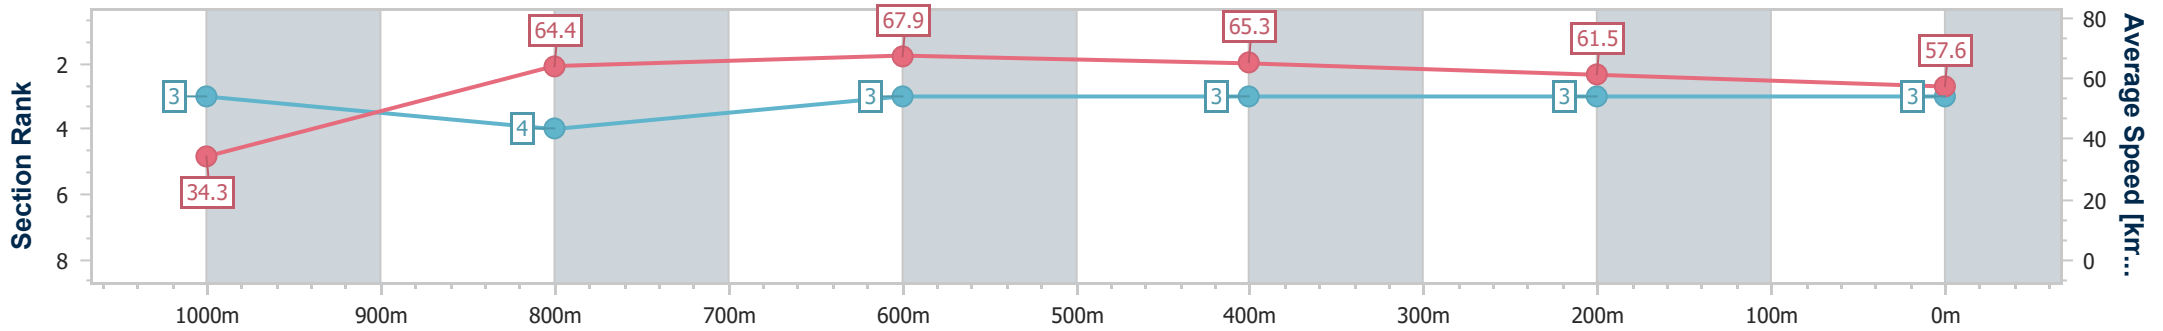

Aquis Park Gold Coast Poly QLD Professional

Race 2: JP FLYING BENCHMARK 62 Handicap - 1050m

16 December 2023 - 12:25

Track Rating: Synthetic, Weather: Fine, Rail Position: True

Section	Overall	1000m	800m	600m	400m	200m
Section Times	1:02.71 [3] (0:05.27)	0:57.44 [3] (0:11.22)	0:46.22 [4] (0:10.70)	0:35.52 [3] (0:11.19)	0:24.33 [3] (0:11.76)	0:12.57 [3] (0:12.57)
Average Speed [km/h]	34.3	64.4	67.9	65.3	61.5	57.6
Top Speed [km/h]	54.2	68.5	69.0	67.2	62.6	61.6
Avg. Dist. to Rail [m]	3.3	1.7	1.9	2.6	3.4	5.1
Avg. Stride Freq. [Hz]	2.1	2.5	2.5	2.5	2.5	2.4
Avg. Stride Length [m]	4.5	7.3	7.5	7.3	6.9	6.6

- [ ] Ranking at each section and finish
- .-.- No data available at this section
- NA No data available

Horse/Jockey Name	Bag Of Whitt
Final Rank	4
Fastest Section Time (Section)	0:05.35 (Overall)
Top Speed [km/h] (Section)	67.3 (1000m)
Race State	Finished