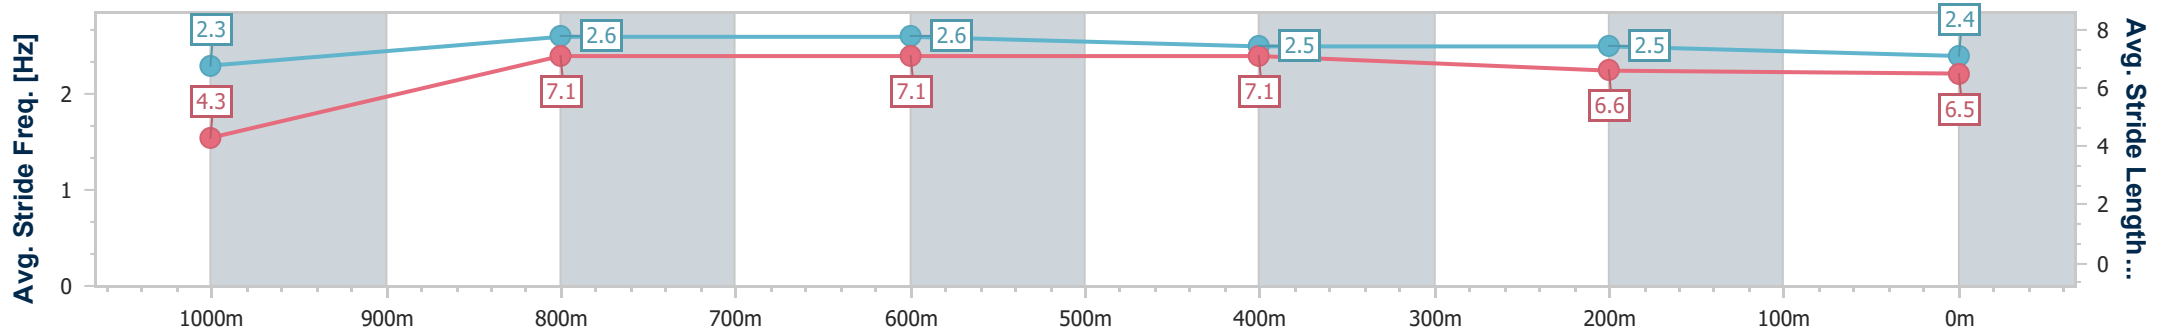

Aquis Park Gold Coast Poly QLD Professional

Race 2: JP FLYING BENCHMARK 62 Handicap - 1050m

16 December 2023 - 12:25

Track Rating: Synthetic, Weather: Fine, Rail Position: True

Section	Overall	1000m	800m	600m	400m	200m
Section Times	1:02.65 [2] (0:04.91)	0:57.74 [1] (0:10.94)	0:46.80 [1] (0:10.62)	0:36.18 [1] (0:11.18)	0:25.00 [1] (0:12.01)	0:12.99 [1] (0:12.99)
Average Speed [km/h]	36.5	65.9	67.6	64.6	59.9	55.8
Top Speed [km/h]	56.5	69.2	69.1	66.3	61.7	58.8
Avg. Dist. to Rail [m]	4.0	0.6	0.4	0.6	0.3	0.8
Avg. Stride Freq. [Hz]	2.3	2.6	2.6	2.5	2.5	2.4
Avg. Stride Length [m]	4.3	7.1	7.1	7.1	6.6	6.5