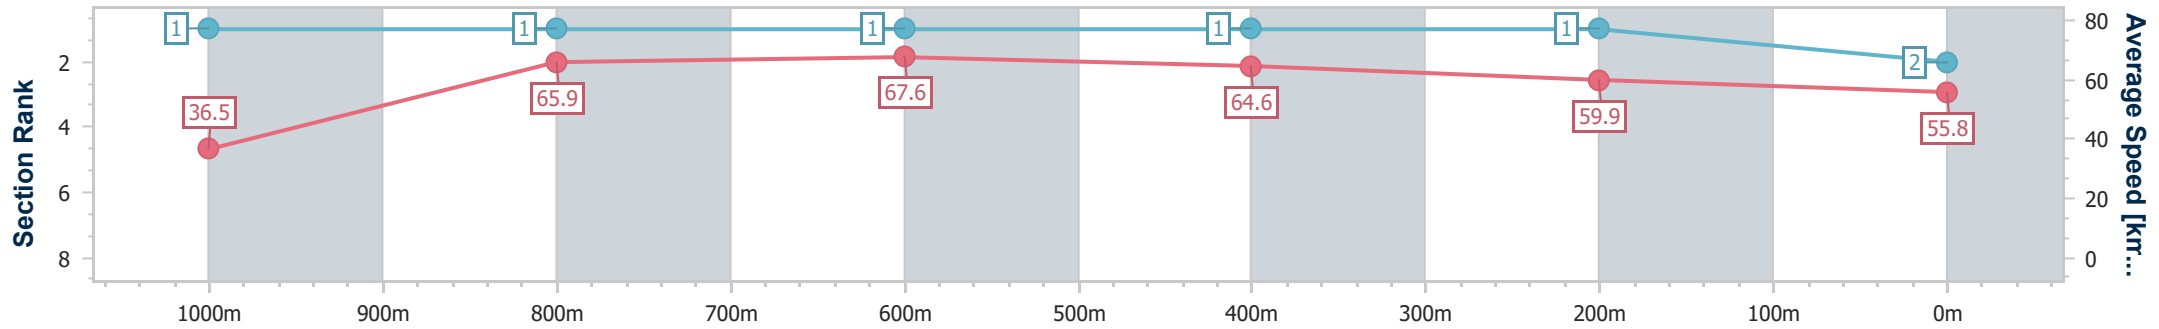

- [ ] Ranking at each section and finish
- .-.- No data available at this section
- NA No data available

Horse/Jockey Name	Marleedoone
Final Rank	3
Fastest Section Time (Section)	0:05.27 (Overall)
Top Speed [km/h] (Section)	69.0 (800m)
Race State	Finished