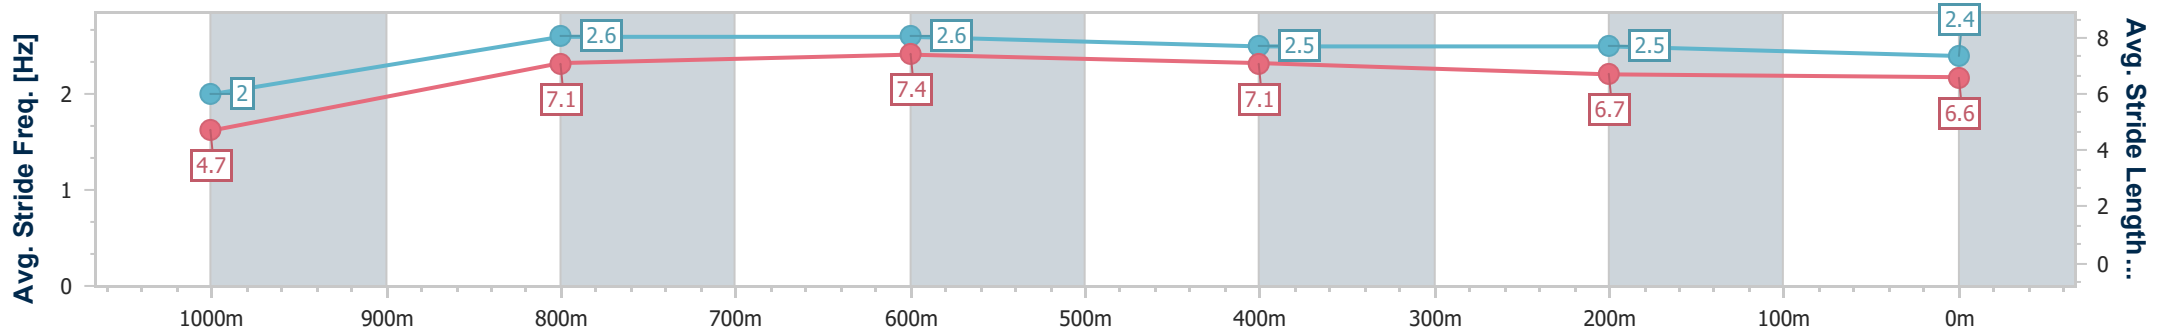

Aquis Park Gold Coast Poly QLD Professional

Race 2: JP FLYING BENCHMARK 62 Handicap - 1050m

16 December 2023 - 12:25

Track Rating: Synthetic, Weather: Fine, Rail Position: True

Section	Overall	1000m	800m	600m	400m	200m
Section Times	1:02.63 [1] (0:05.13)	0:57.50 [2] (0:10.84)	0:46.66 [2] (0:10.62)	0:36.04 [2] (0:11.19)	0:24.85 [2] (0:12.03)	0:12.82 [2] (0:12.82)
Average Speed [km/h]	35.1	66.7	68.4	64.7	59.8	56.4
Top Speed [km/h]	57.2	70.0	70.2	67.7	61.3	59.3
Avg. Dist. to Rail [m]	1.8	0.9	1.2	1.1	1.8	3.1
Avg. Stride Freq. [Hz]	2.0	2.6	2.6	2.5	2.5	2.4
Avg. Stride Length [m]	4.7	7.1	7.4	7.1	6.7	6.6