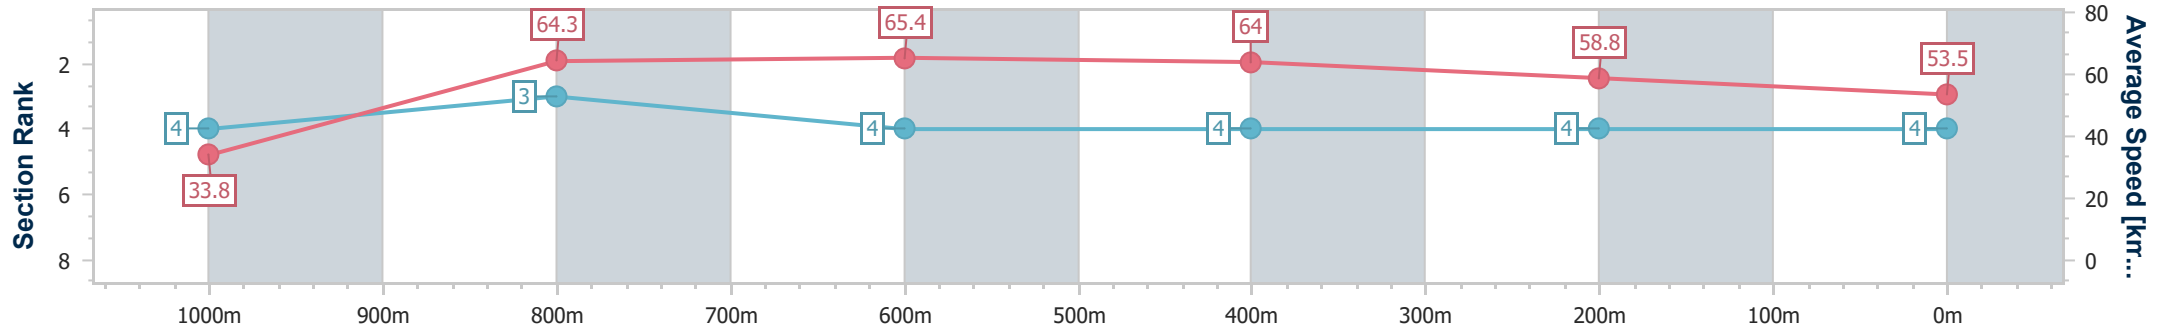

Aquis Park Gold Coast Poly QLD Professional

Race 2: JP FLYING BENCHMARK 62 Handicap - 1050m

16 December 2023 - 12:25

Track Rating: Synthetic, Weather: Fine, Rail Position: True

Section	Overall	1000m	800m	600m	400m	200m
Section Times	1:04.44 [4] (0:05.35)	0:59.09 [4] (0:11.14)	0:47.95 [3] (0:11.00)	0:36.95 [4] (0:11.23)	0:25.72 [4] (0:12.25)	0:13.47 [4] (0:13.47)
Average Speed [km/h]	33.8	64.3	65.4	64.0	58.8	53.5
Top Speed [km/h]	55.7	67.3	66.0	65.9	60.2	57.2
Avg. Dist. to Rail [m]	2.1	0.7	0.5	0.9	0.5	2.1
Avg. Stride Freq. [Hz]	2.2	2.5	2.5	2.5	2.4	2.2
Avg. Stride Length [m]	4.2	7.1	7.2	7.2	6.8	6.6

- [ ] Ranking at each section and finish
- .-.- No data available at this section
- NA No data available