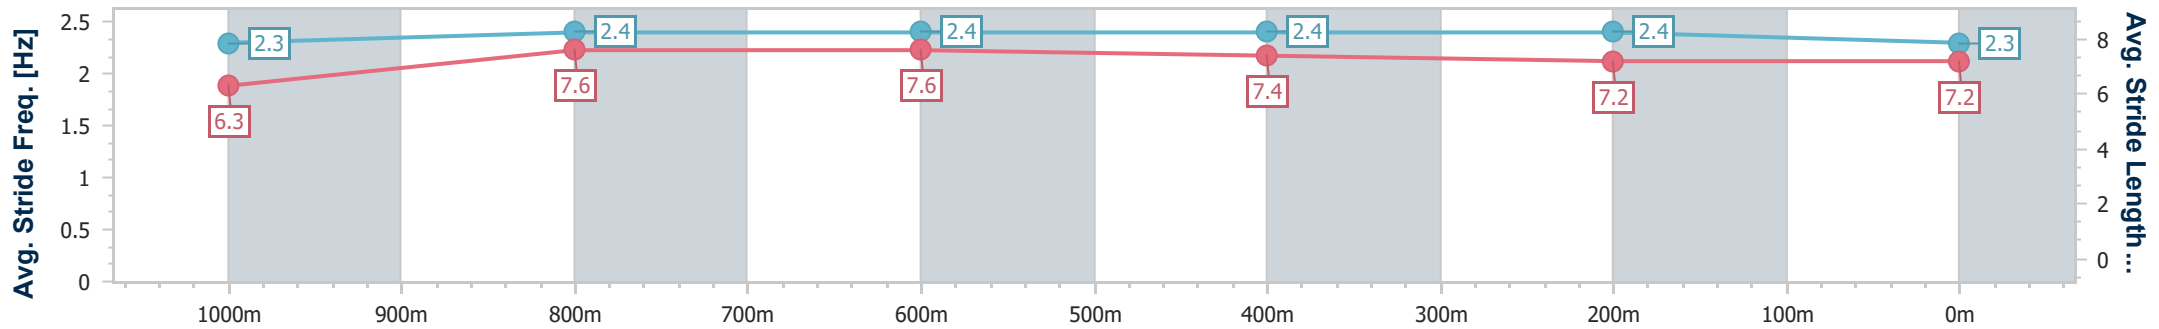

### Ipswich QLD Professional

Race 6: QR LEGENDS BENCHMARK 68 Handicap - 1200m

15 December 2023 - 16:26

Track Rating: Good 4, Weather: Overcast, Rail Position: +3.5m Entire

Section	Overall	1000m	800m	600m	400m	200m
Section Times	1:10.62 [5] (0:13.81)	0:56.81 [4] (0:11.20)	0:45.61 [6] (0:11.15)	0:34.46 [6] (0:11.12)	0:23.34 [6] (0:11.43)	0:11.91 [6] (0:11.91)
Average Speed [km/h]	52.0	64.2	64.3	64.6	62.5	60.4
Top Speed [km/h]	66.8	66.2	66.1	66.3	63.6	63.1
Avg. Dist. to Rail [m]	2.7	0.2	1.2	1.1	1.3	0.9
Avg. Stride Freq. [Hz]	2.3	2.4	2.4	2.4	2.4	2.3
Avg. Stride Length [m]	6.3	7.6	7.6	7.4	7.2	7.2

- [ ] Ranking at each section and finish
- .-.- No data available at this section
- NA No data available

Horse/Jockey Name	Bean Dancing
Final Rank	6
Fastest Section Time (Section)	0:11.11 (1000m)
Top Speed [km/h] (Section)	67.1 (1000m)
Race State	Finished