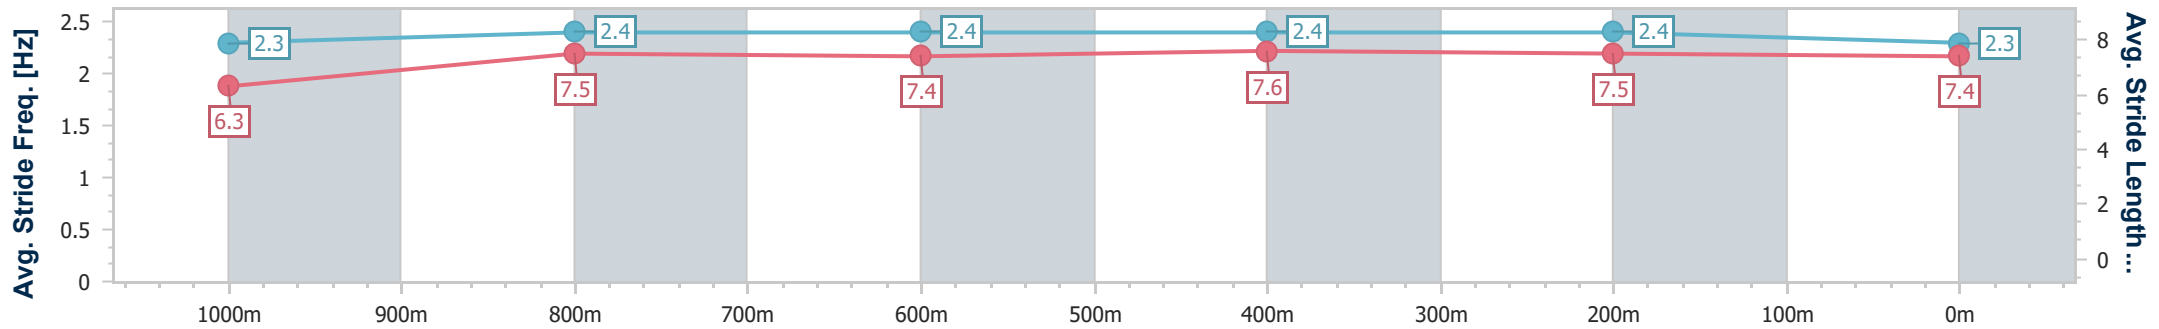

- [ ] Ranking at each section and finish
- .-.- No data available at this section
- NA No data available

Horse/Jockey Name	Bean Dancing
Final Rank	6
Fastest Section Time (Section)	0:11.11 (1000m)
Top Speed [km/h] (Section)	67.1 (1000m)
Race State	Finished

### Ipswich QLD Professional

Race 6: QR LEGENDS BENCHMARK 68 Handicap - 1200m

15 December 2023 - 16:26

Track Rating: Good 4, Weather: Overcast, Rail Position: +3.5m Entire

Section	Overall	1000m	800m	600m	400m	200m
Section Times	1:10.68 [6] (0:14.14)	0:56.54 [8] (0:11.11)	0:45.43 [8] (0:11.27)	0:34.16 [9] (0:11.11)	0:23.05 [8] (0:11.31)	0:11.74 [8] (0:11.74)
Average Speed [km/h]	51.0	64.9	63.7	64.8	63.5	61.2
Top Speed [km/h]	66.4	67.1	64.8	65.1	64.8	62.5
Avg. Dist. to Rail [m]	6.1	0.5	0.4	0.6	0.7	1.3
Avg. Stride Freq. [Hz]	2.3	2.4	2.4	2.4	2.4	2.3
Avg. Stride Length [m]	6.3	7.5	7.4	7.6	7.5	7.4