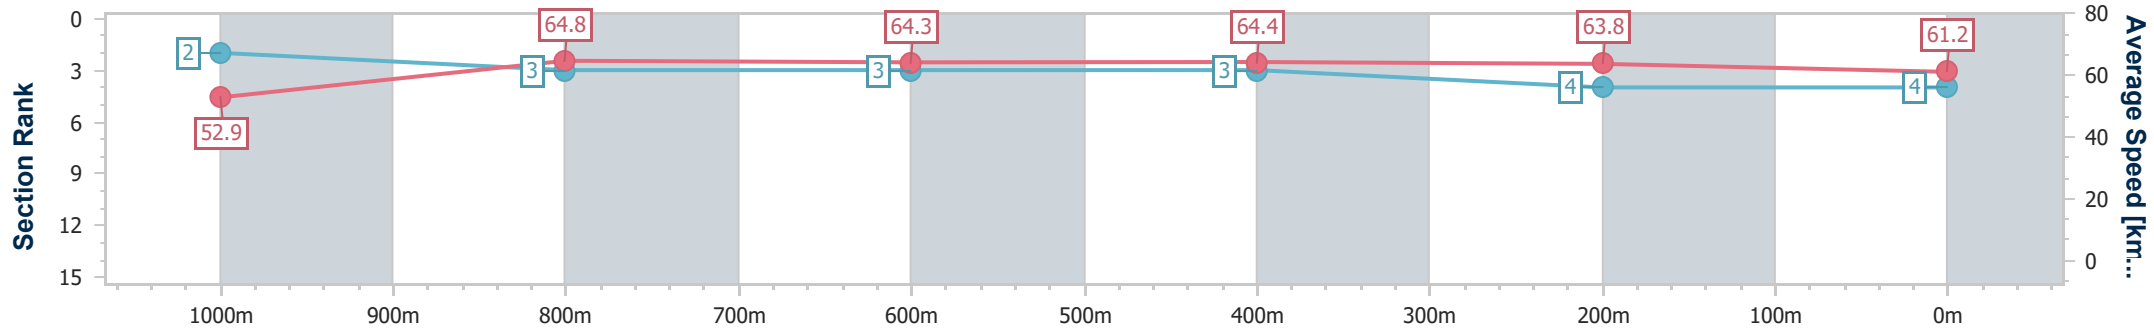

### Ipswich QLD Professional

Race 6: QR LEGENDS BENCHMARK 68 Handicap - 1200m

15 December 2023 - 16:26

Track Rating: Good 4, Weather: Overcast, Rail Position: +3.5m Entire

Section	Overall	1000m	800m	600m	400m	200m
Section Times	1:10.01 [4] (0:13.64)	0:56.37 [2] (0:11.08)	0:45.29 [3] (0:11.15)	0:34.14 [3] (0:11.13)	0:23.01 [3] (0:11.22)	0:11.79 [4] (0:11.79)
Average Speed [km/h]	52.9	64.8	64.3	64.4	63.8	61.2
Top Speed [km/h]	66.2	65.9	65.1	65.4	64.7	64.1
Avg. Dist. to Rail [m]	5.0	0.3	1.0	1.1	0.7	0.3
Avg. Stride Freq. [Hz]	2.4	2.4	2.4	2.4	2.5	2.4
Avg. Stride Length [m]	6.2	7.4	7.3	7.4	7.2	7.0