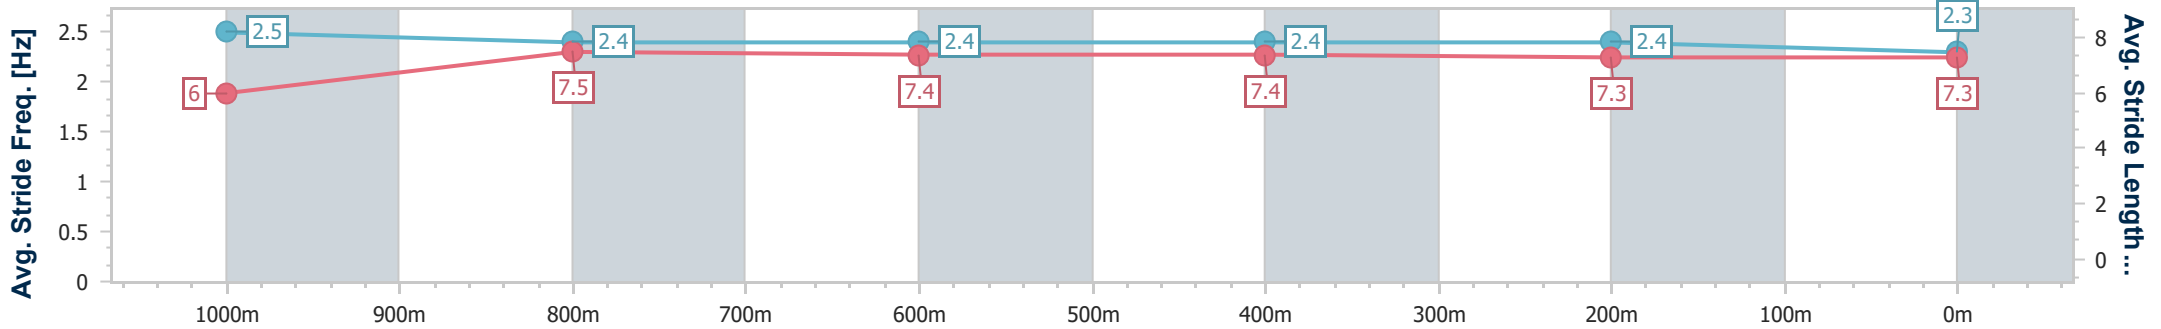

### Ipswich QLD Professional

Race 6: QR LEGENDS BENCHMARK 68 Handicap - 1200m

15 December 2023 - 16:26

Track Rating: Good 4, Weather: Overcast, Rail Position: +3.5m Entire

Section	Overall	1000m	800m	600m	400m	200m
Section Times	1:09.67 [3] (0:13.49)	0:56.18 [1] (0:10.93)	0:45.25 [1] (0:11.18)	0:34.07 [1] (0:11.13)	0:22.94 [2] (0:11.29)	0:11.65 [2] (0:11.65)
Average Speed [km/h]	53.5	65.9	64.1	64.5	63.7	61.6
Top Speed [km/h]	67.8	68.1	65.4	65.6	64.2	63.9
Avg. Dist. to Rail [m]	6.5	0.8	1.1	1.0	1.2	2.0
Avg. Stride Freq. [Hz]	2.5	2.4	2.4	2.4	2.4	2.3
Avg. Stride Length [m]	6.0	7.5	7.4	7.4	7.3	7.3