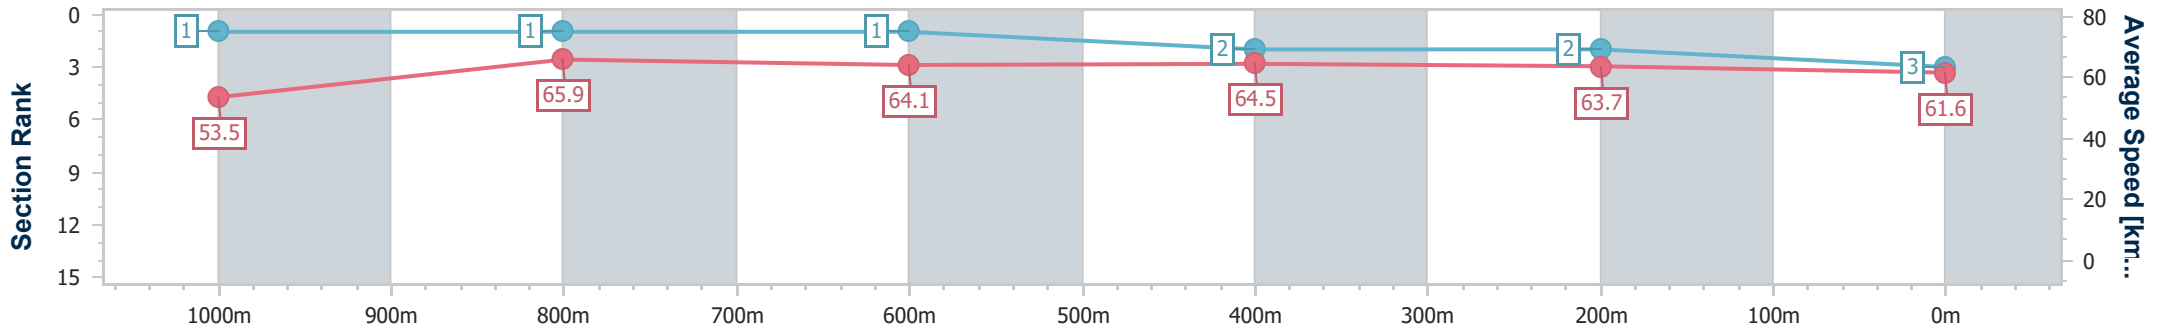

### Ipswich QLD Professional

Race 6: QR LEGENDS BENCHMARK 68 Handicap - 1200m

15 December 2023 - 16:26

Track Rating: Good 4, Weather: Overcast, Rail Position: +3.5m Entire

Section	Overall	1000m	800m	600m	400m	200m
Section Times	1:09.67 [3] (0:13.49)	0:56.18 [1] (0:10.93)	0:45.25 [1] (0:11.18)	0:34.07 [1] (0:11.13)	0:22.94 [2] (0:11.29)	0:11.65 [2] (0:11.65)
Average Speed [km/h]	53.5	65.9	64.1	64.5	63.7	61.6
Top Speed [km/h]	67.8	68.1	65.4	65.6	64.2	63.9
Avg. Dist. to Rail [m]	6.5	0.8	1.1	1.0	1.2	2.0
Avg. Stride Freq. [Hz]	2.5	2.4	2.4	2.4	2.4	2.3
Avg. Stride Length [m]	6.0	7.5	7.4	7.4	7.3	7.3