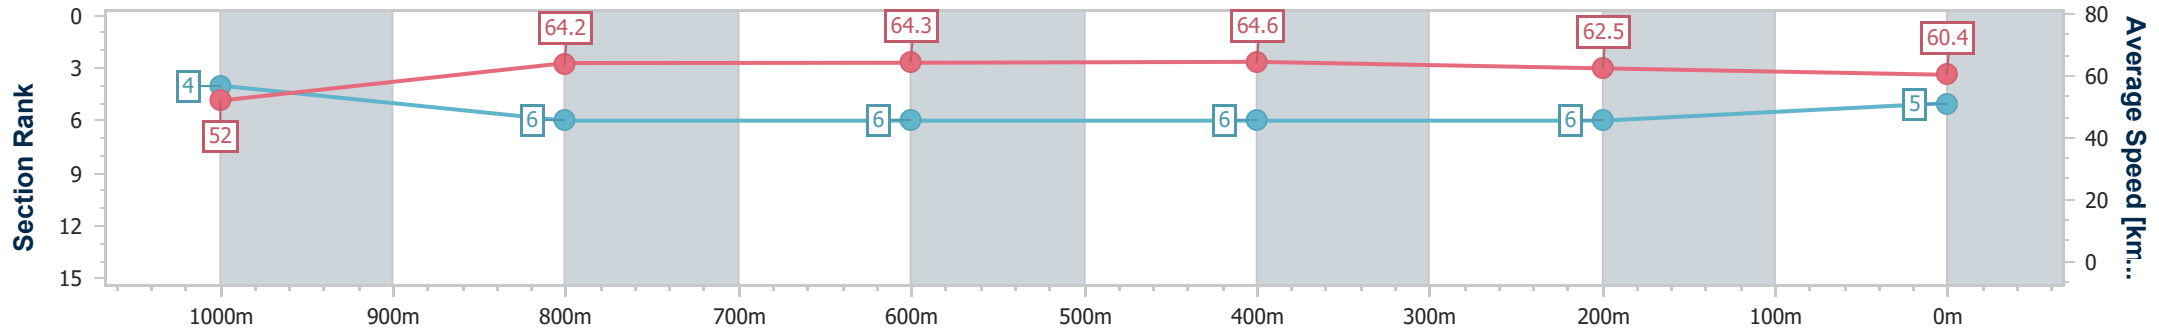

### Ipswich QLD Professional

Race 6: QR LEGENDS BENCHMARK 68 Handicap - 1200m

15 December 2023 - 16:26

Track Rating: Good 4, Weather: Overcast, Rail Position: +3.5m Entire

Section	Overall	1000m	800m	600m	400m	200m
Section Times	1:10.62 [5] (0:13.81)	0:56.81 [4] (0:11.20)	0:45.61 [6] (0:11.15)	0:34.46 [6] (0:11.12)	0:23.34 [6] (0:11.43)	0:11.91 [6] (0:11.91)
Average Speed [km/h]	52.0	64.2	64.3	64.6	62.5	60.4
Top Speed [km/h]	66.8	66.2	66.1	66.3	63.6	63.1
Avg. Dist. to Rail [m]	2.7	0.2	1.2	1.1	1.3	0.9
Avg. Stride Freq. [Hz]	2.3	2.4	2.4	2.4	2.4	2.3
Avg. Stride Length [m]	6.3	7.6	7.6	7.4	7.2	7.2

- [ ] Ranking at each section and finish
- .-.- No data available at this section
- NA No data available

Horse/Jockey Name	Bean Dancing
Final Rank	6
Fastest Section Time (Section)	0:11.11 (1000m)
Top Speed [km/h] (Section)	67.1 (1000m)
Race State	Finished