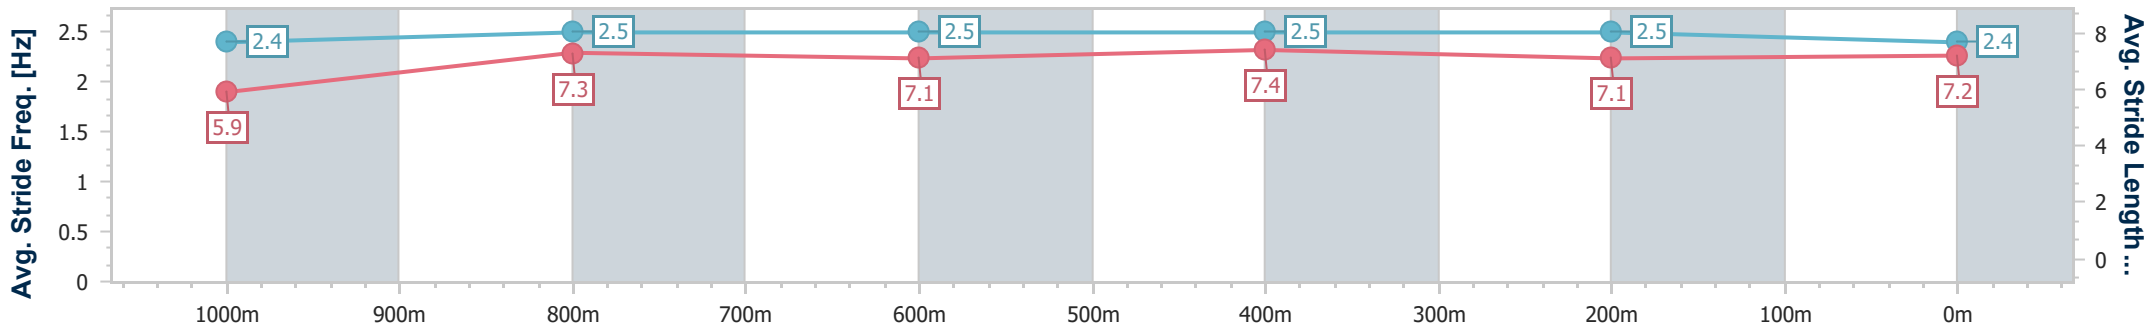

### Ipswich QLD Professional

Race 6: QR LEGENDS BENCHMARK 68 Handicap - 1200m

15 December 2023 - 16:26

Track Rating: Good 4, Weather: Overcast, Rail Position: +3.5m Entire

Section	Overall	1000m	800m	600m	400m	200m
Section Times	1:09.62 [1] (0:13.97)	0:55.65 [7] (0:10.97)	0:44.68 [5] (0:11.13)	0:33.55 [5] (0:10.98)	0:22.57 [4] (0:11.15)	0:11.42 [3] (0:11.42)
Average Speed [km/h]	51.4	66.0	64.3	65.4	64.5	63.0
Top Speed [km/h]	67.9	67.8	65.1	66.1	65.3	64.3
Avg. Dist. to Rail [m]	5.0	1.0	0.9	1.0	0.9	1.1
Avg. Stride Freq. [Hz]	2.4	2.5	2.5	2.5	2.5	2.4
Avg. Stride Length [m]	5.9	7.3	7.1	7.4	7.1	7.2