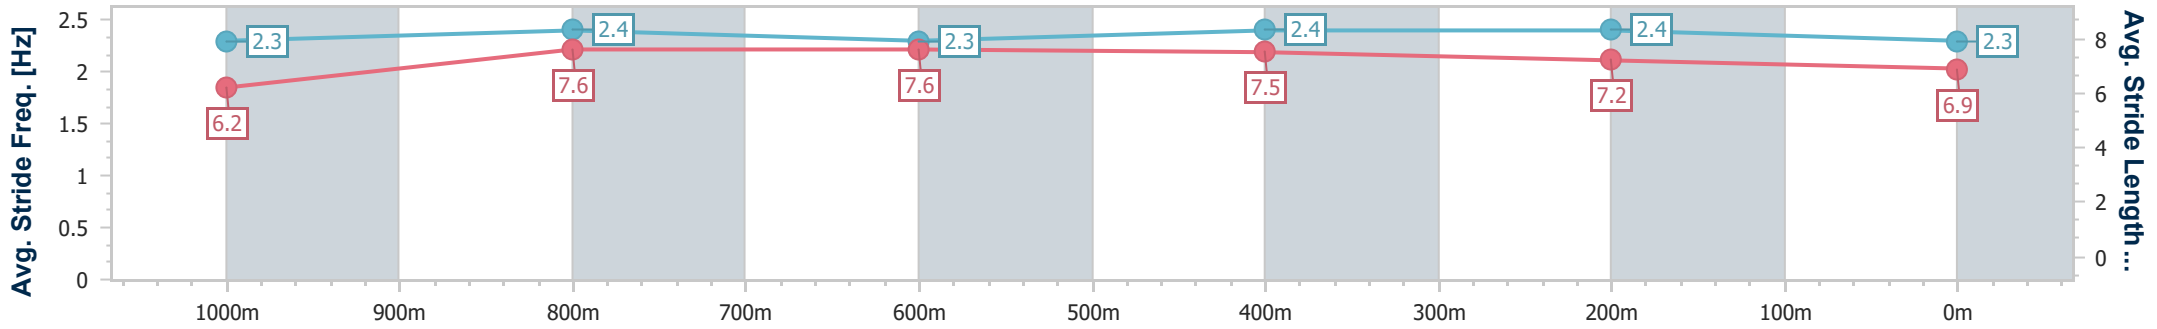

- [ ] Ranking at each section and finish
- .-.- No data available at this section
- NA No data available

Horse/Jockey Name	Get What You Give
Final Rank	9
Fastest Section Time (Section)	0:11.05 (600m)
Top Speed [km/h] (Section)	67.8 (Overall)
Race State	Finished

### Ipswich QLD Professional

Race 6: QR LEGENDS BENCHMARK 68 Handicap - 1200m

15 December 2023 - 16:26

Track Rating: Good 4, Weather: Overcast, Rail Position: +3.5m Entire

Section	Overall	1000m	800m	600m	400m	200m
Section Times	1:11.22 [9] (0:13.90)	0:57.32 [5] (0:11.13)	0:46.19 [7] (0:11.21)	0:34.98 [7] (0:11.05)	0:23.93 [7] (0:11.54)	0:12.39 [7] (0:12.39)
Average Speed [km/h]	51.8	64.7	64.1	64.9	62.4	58.0
Top Speed [km/h]	67.8	67.6	65.1	65.6	64.5	61.0
Avg. Dist. to Rail [m]	2.4	0.5	0.6	0.5	0.5	0.4
Avg. Stride Freq. [Hz]	2.3	2.4	2.3	2.4	2.4	2.3
Avg. Stride Length [m]	6.2	7.6	7.6	7.5	7.2	6.9

- [ ] Ranking at each section and finish
- .-.- No data available at this section
- NA No data available