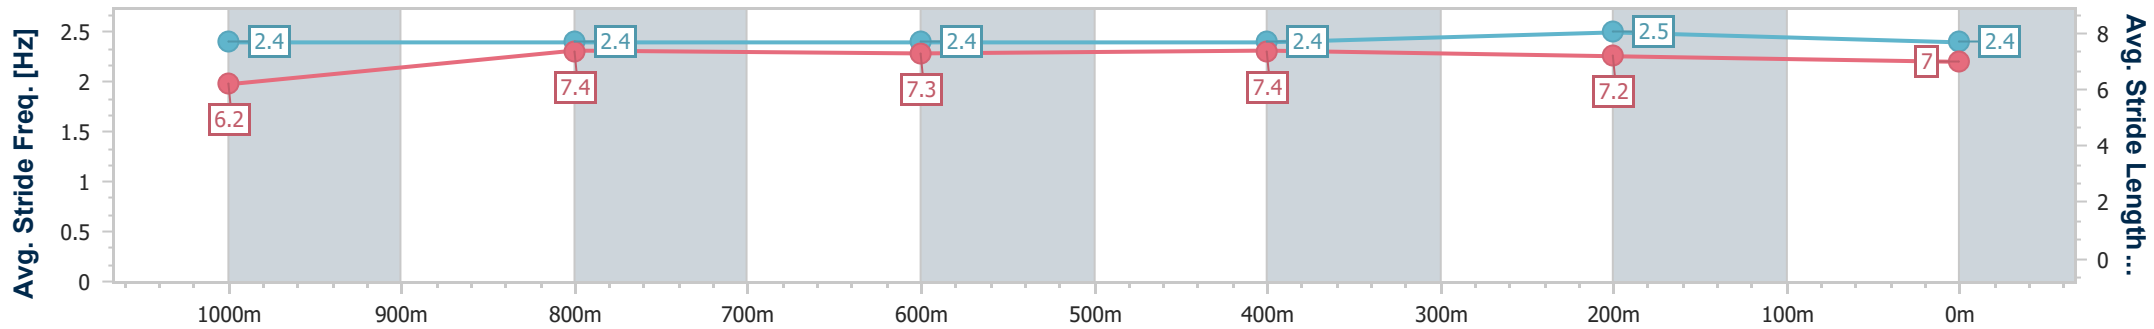

### Ipswich QLD Professional

Race 6: QR LEGENDS BENCHMARK 68 Handicap - 1200m

15 December 2023 - 16:26

Track Rating: Good 4, Weather: Overcast, Rail Position: +3.5m Entire

Section	Overall	1000m	800m	600m	400m	200m
Section Times	1:10.01 [4] (0:13.64)	0:56.37 [2] (0:11.08)	0:45.29 [3] (0:11.15)	0:34.14 [3] (0:11.13)	0:23.01 [3] (0:11.22)	0:11.79 [4] (0:11.79)
Average Speed [km/h]	52.9	64.8	64.3	64.4	63.8	61.2
Top Speed [km/h]	66.2	65.9	65.1	65.4	64.7	64.1
Avg. Dist. to Rail [m]	5.0	0.3	1.0	1.1	0.7	0.3
Avg. Stride Freq. [Hz]	2.4	2.4	2.4	2.4	2.5	2.4
Avg. Stride Length [m]	6.2	7.4	7.3	7.4	7.2	7.0