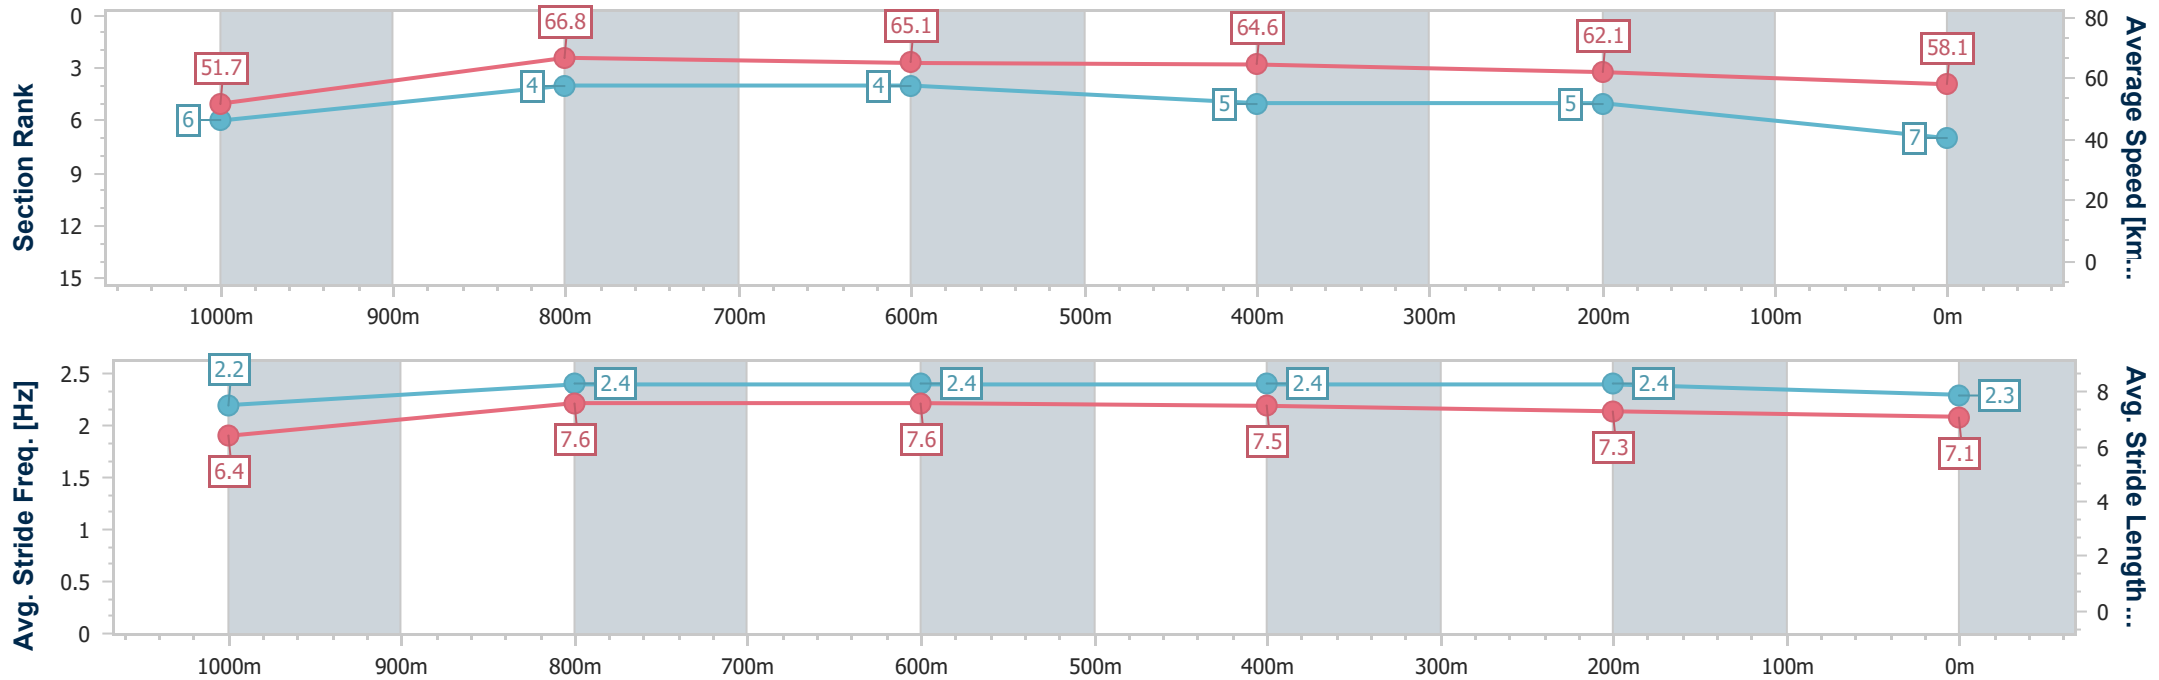

- [ ] Ranking at each section and finish
- .-.- No data available at this section
- NA No data available

Horse/Jockey Name	Quackery
Final Rank	7
Fastest Section Time (Section)	0:10.82 (1000m)
Top Speed [km/h] (Section)	67.6 (1000m)
Race State	Finished

### Ipswich QLD Professional

Race 6: QR LEGENDS BENCHMARK 68 Handicap - 1200m

15 December 2023 - 16:26

Track Rating: Good 4, Weather: Overcast, Rail Position: +3.5m Entire

Section	Overall	1000m	800m	600m	400m	200m
Section Times	1:11.12 [7] (0:13.95)	0:57.17 [6] (0:10.82)	0:46.35 [4] (0:11.11)	0:35.24 [4] (0:11.21)	0:24.03 [5] (0:11.60)	0:12.43 [5] (0:12.43)
Average Speed [km/h]	51.7	66.8	65.1	64.6	62.1	58.1
Top Speed [km/h]	67.4	67.6	66.3	65.0	64.0	61.0
Avg. Dist. to Rail [m]	5.6	2.3	1.2	1.0	1.5	2.7
Avg. Stride Freq. [Hz]	2.2	2.4	2.4	2.4	2.4	2.3
Avg. Stride Length [m]	6.4	7.6	7.6	7.5	7.3	7.1

- [ ] Ranking at each section and finish
- .-.- No data available at this section
- NA No data available

Horse/Jockey Name	Got The Lot
Final Rank	8
Fastest Section Time (Section)	0:11.10 (800m)
Top Speed [km/h] (Section)	66.8 (1000m)
Race State	Finished