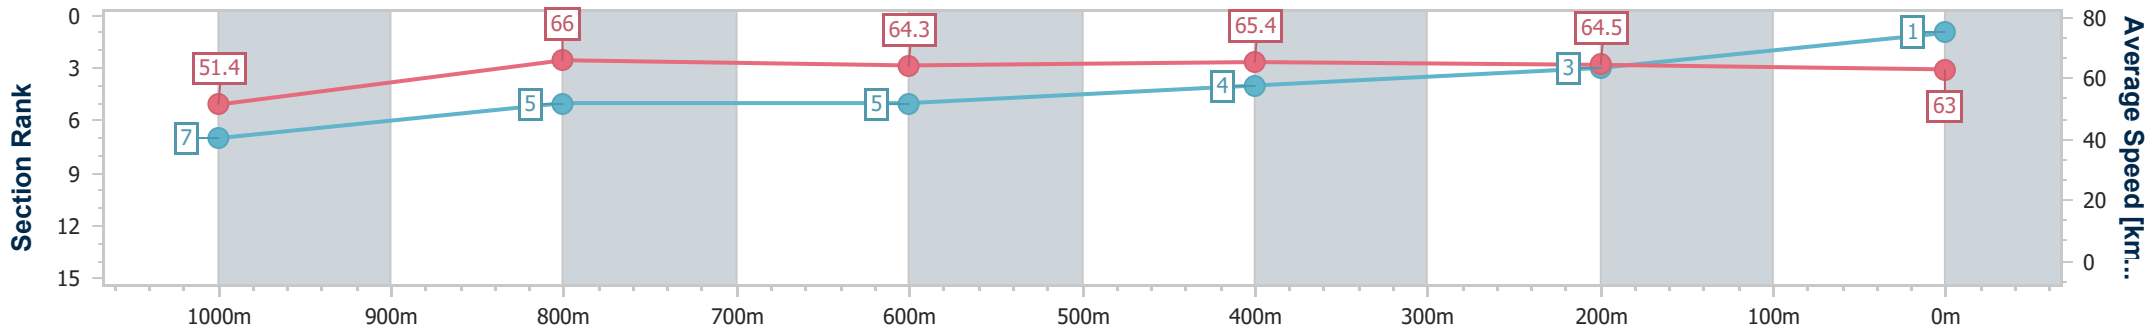

### Ipswich QLD Professional

Race 6: QR LEGENDS BENCHMARK 68 Handicap - 1200m

15 December 2023 - 16:26

Track Rating: Good 4, Weather: Overcast, Rail Position: +3.5m Entire

Section	Overall	1000m	800m	600m	400m	200m
Section Times	1:09.62 [1] (0:13.97)	0:55.65 [7] (0:10.97)	0:44.68 [5] (0:11.13)	0:33.55 [5] (0:10.98)	0:22.57 [4] (0:11.15)	0:11.42 [3] (0:11.42)
Average Speed [km/h]	51.4	66.0	64.3	65.4	64.5	63.0
Top Speed [km/h]	67.9	67.8	65.1	66.1	65.3	64.3
Avg. Dist. to Rail [m]	5.0	1.0	0.9	1.0	0.9	1.1
Avg. Stride Freq. [Hz]	2.4	2.5	2.5	2.5	2.5	2.4
Avg. Stride Length [m]	5.9	7.3	7.1	7.4	7.1	7.2