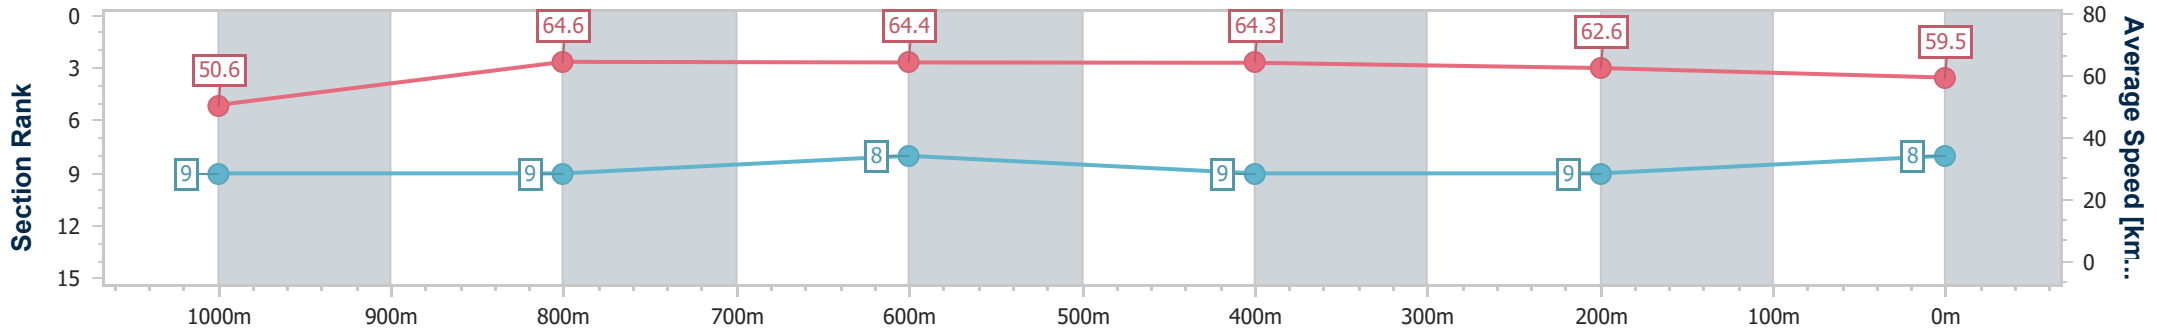

- [ ] Ranking at each section and finish
- .-.- No data available at this section
- NA No data available

Horse/Jockey Name	Got The Lot
Final Rank	8
Fastest Section Time (Section)	0:11.10 (800m)
Top Speed [km/h] (Section)	66.8 (1000m)
Race State	Finished

### Ipswich QLD Professional

Race 6: QR LEGENDS BENCHMARK 68 Handicap - 1200m

15 December 2023 - 16:26

Track Rating: Good 4, Weather: Overcast, Rail Position: +3.5m Entire

Section	Overall	1000m	800m	600m	400m	200m
Section Times	1:11.20 [8] (0:14.22)	0:56.98 [9] (0:11.15)	0:45.83 [9] (0:11.10)	0:34.73 [8] (0:11.17)	0:23.56 [9] (0:11.46)	0:12.10 [9] (0:12.10)
Average Speed [km/h]	50.6	64.6	64.4	64.3	62.6	59.5
Top Speed [km/h]	66.6	66.8	65.0	65.2	63.6	61.6
Avg. Dist. to Rail [m]	3.4	0.5	1.5	1.3	0.9	1.2
Avg. Stride Freq. [Hz]	2.4	2.5	2.5	2.5	2.5	2.4
Avg. Stride Length [m]	5.8	7.1	7.1	7.0	7.0	6.9

- [ ] Ranking at each section and finish
- .-.- No data available at this section
- NA No data available

Horse/Jockey Name	Get What You Give
Final Rank	9
Fastest Section Time (Section)	0:11.05 (600m)
Top Speed [km/h] (Section)	67.8 (Overall)
Race State	Finished