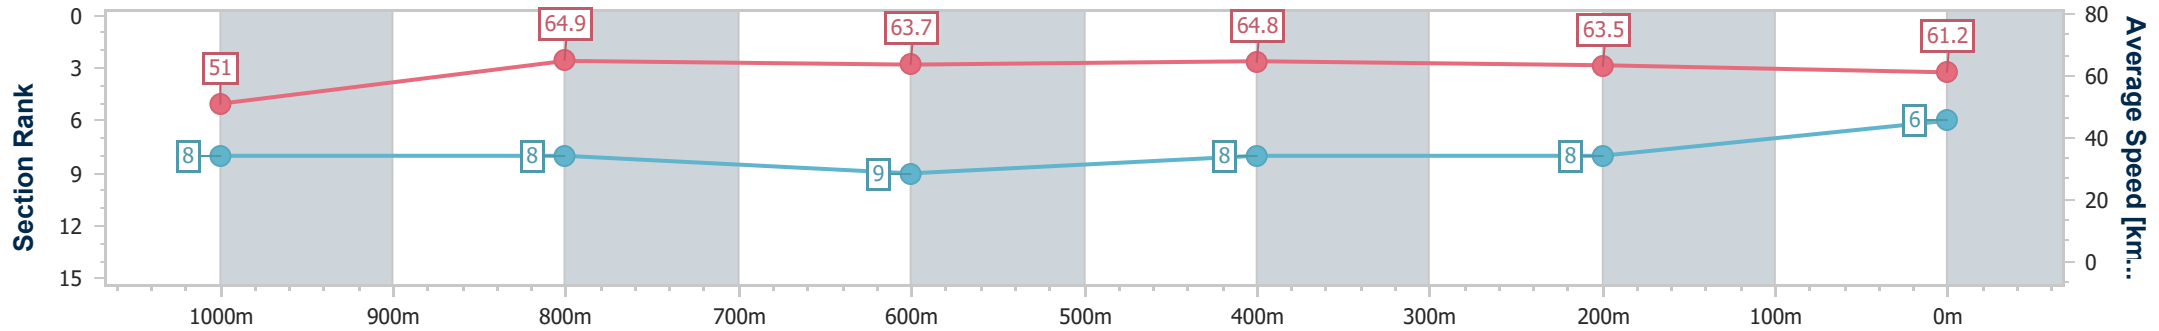

- [ ] Ranking at each section and finish
- .-.- No data available at this section
- NA No data available

Horse/Jockey Name	Bean Dancing
Final Rank	6
Fastest Section Time (Section)	0:11.11 (1000m)
Top Speed [km/h] (Section)	67.1 (1000m)
Race State	Finished

### Ipswich QLD Professional

Race 6: QR LEGENDS BENCHMARK 68 Handicap - 1200m

15 December 2023 - 16:26

Track Rating: Good 4, Weather: Overcast, Rail Position: +3.5m Entire

Section	Overall	1000m	800m	600m	400m	200m
Section Times	1:10.68 [6] (0:14.14)	0:56.54 [8] (0:11.11)	0:45.43 [8] (0:11.27)	0:34.16 [9] (0:11.11)	0:23.05 [8] (0:11.31)	0:11.74 [8] (0:11.74)
Average Speed [km/h]	51.0	64.9	63.7	64.8	63.5	61.2
Top Speed [km/h]	66.4	67.1	64.8	65.1	64.8	62.5
Avg. Dist. to Rail [m]	6.1	0.5	0.4	0.6	0.7	1.3
Avg. Stride Freq. [Hz]	2.3	2.4	2.4	2.4	2.4	2.3
Avg. Stride Length [m]	6.3	7.5	7.4	7.6	7.5	7.4

- [ ] Ranking at each section and finish
- .-.- No data available at this section
- NA No data available

Horse/Jockey Name	Quackery
Final Rank	7
Fastest Section Time (Section)	0:10.82 (1000m)
Top Speed [km/h] (Section)	67.6 (1000m)
Race State	Finished