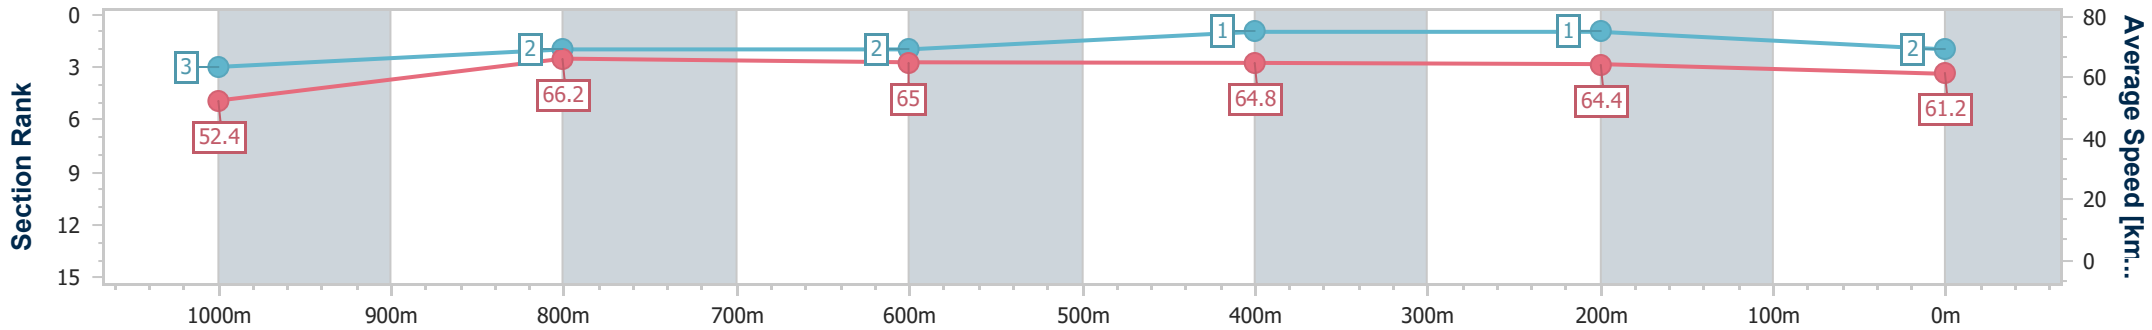

### Ipswich QLD Professional

Race 6: QR LEGENDS BENCHMARK 68 Handicap - 1200m

15 December 2023 - 16:26

Track Rating: Good 4, Weather: Overcast, Rail Position: +3.5m Entire

Section	Overall	1000m	800m	600m	400m	200m
Section Times	1:09.66 [2] (0:13.74)	0:55.92 [3] (0:10.91)	0:45.01 [2] (0:11.03)	0:33.98 [2] (0:11.04)	0:22.94 [1] (0:11.18)	0:11.76 [1] (0:11.76)
Average Speed [km/h]	52.4	66.2	65.0	64.8	64.4	61.2
Top Speed [km/h]	68.0	67.8	66.0	65.8	65.4	63.0
Avg. Dist. to Rail [m]	8.3	0.7	1.0	0.9	0.5	1.0
Avg. Stride Freq. [Hz]	2.4	2.5	2.4	2.4	2.5	2.4
Avg. Stride Length [m]	6.0	7.5	7.4	7.4	7.3	7.1