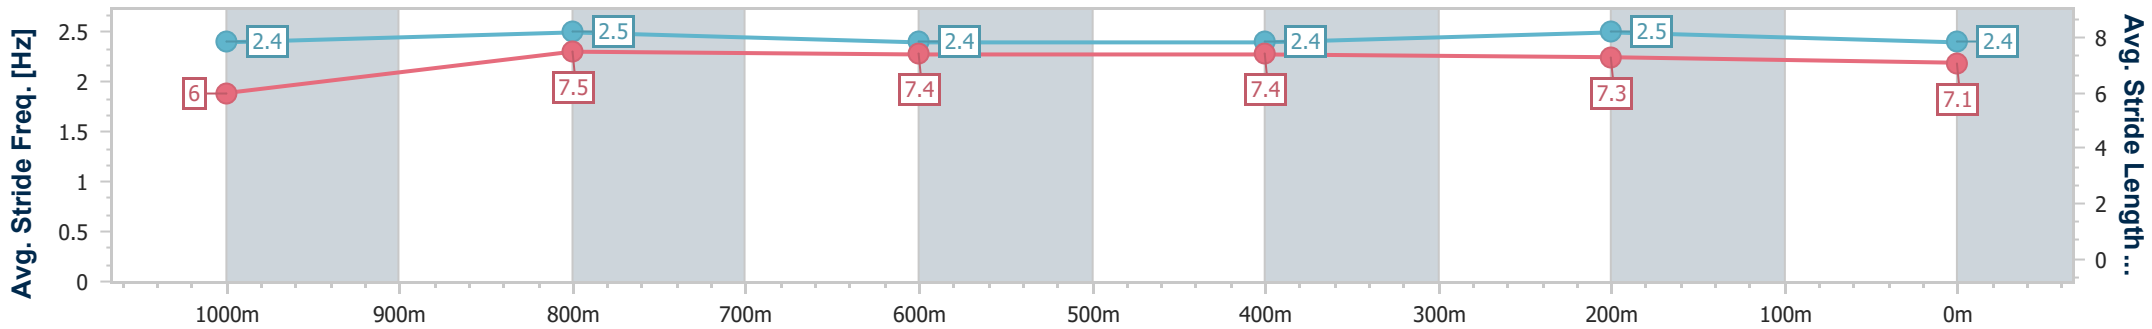

### Ipswich QLD Professional

Race 6: QR LEGENDS BENCHMARK 68 Handicap - 1200m

15 December 2023 - 16:26

Track Rating: Good 4, Weather: Overcast, Rail Position: +3.5m Entire

Section	Overall	1000m	800m	600m	400m	200m
Section Times	1:09.66 [2] (0:13.74)	0:55.92 [3] (0:10.91)	0:45.01 [2] (0:11.03)	0:33.98 [2] (0:11.04)	0:22.94 [1] (0:11.18)	0:11.76 [1] (0:11.76)
Average Speed [km/h]	52.4	66.2	65.0	64.8	64.4	61.2
Top Speed [km/h]	68.0	67.8	66.0	65.8	65.4	63.0
Avg. Dist. to Rail [m]	8.3	0.7	1.0	0.9	0.5	1.0
Avg. Stride Freq. [Hz]	2.4	2.5	2.4	2.4	2.5	2.4
Avg. Stride Length [m]	6.0	7.5	7.4	7.4	7.3	7.1