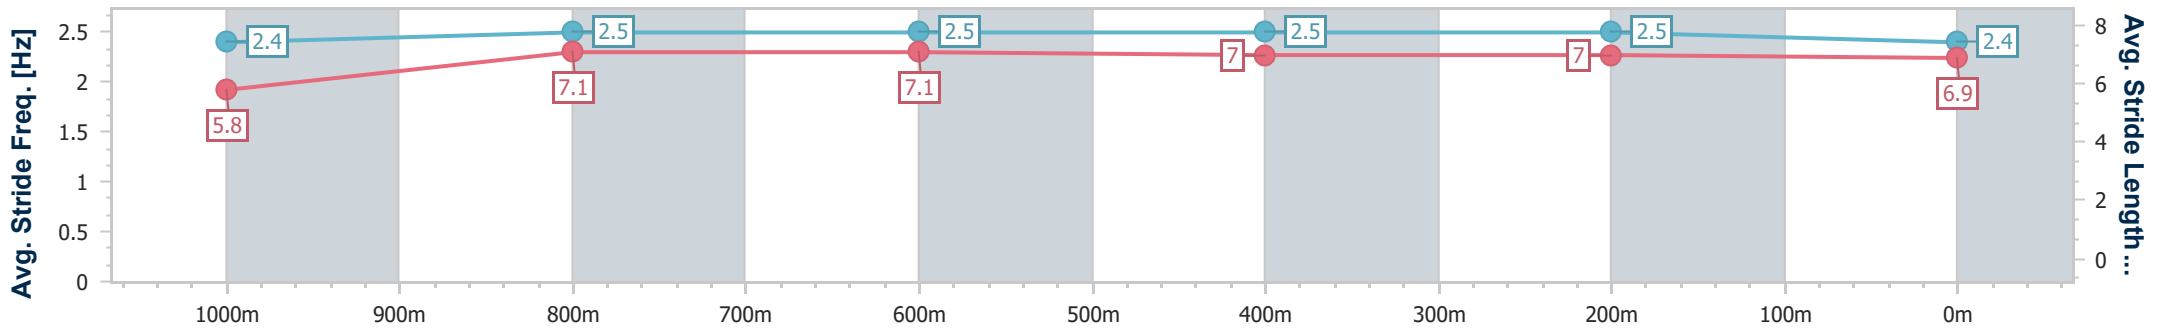

- [ ] Ranking at each section and finish
- .-.- No data available at this section
- NA No data available

Horse/Jockey Name	Got The Lot
Final Rank	8
Fastest Section Time (Section)	0:11.10 (800m)
Top Speed [km/h] (Section)	66.8 (1000m)
Race State	Finished

### Ipswich QLD Professional

Race 6: QR LEGENDS BENCHMARK 68 Handicap - 1200m

15 December 2023 - 16:26

Track Rating: Good 4, Weather: Overcast, Rail Position: +3.5m Entire

Section	Overall	1000m	800m	600m	400m	200m
Section Times	1:11.20 [8] (0:14.22)	0:56.98 [9] (0:11.15)	0:45.83 [9] (0:11.10)	0:34.73 [8] (0:11.17)	0:23.56 [9] (0:11.46)	0:12.10 [9] (0:12.10)
Average Speed [km/h]	50.6	64.6	64.4	64.3	62.6	59.5
Top Speed [km/h]	66.6	66.8	65.0	65.2	63.6	61.6
Avg. Dist. to Rail [m]	3.4	0.5	1.5	1.3	0.9	1.2
Avg. Stride Freq. [Hz]	2.4	2.5	2.5	2.5	2.5	2.4
Avg. Stride Length [m]	5.8	7.1	7.1	7.0	7.0	6.9

- [ ] Ranking at each section and finish
- .-.- No data available at this section
- NA No data available

Horse/Jockey Name	Get What You Give
Final Rank	9
Fastest Section Time (Section)	0:11.05 (600m)
Top Speed [km/h] (Section)	67.8 (Overall)
Race State	Finished