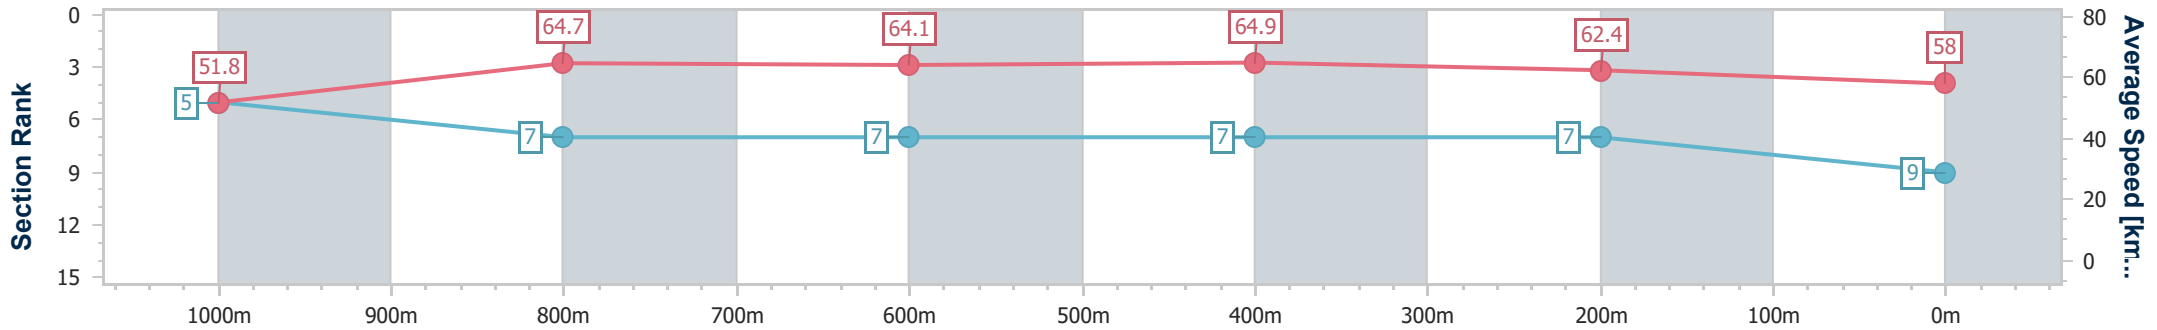

- [ ] Ranking at each section and finish
- .-.- No data available at this section
- NA No data available

Horse/Jockey Name	Get What You Give
Final Rank	9
Fastest Section Time (Section)	0:11.05 (600m)
Top Speed [km/h] (Section)	67.8 (Overall)
Race State	Finished

### Ipswich QLD Professional

Race 6: QR LEGENDS BENCHMARK 68 Handicap - 1200m

15 December 2023 - 16:26

Track Rating: Good 4, Weather: Overcast, Rail Position: +3.5m Entire

Section	Overall	1000m	800m	600m	400m	200m
Section Times	1:11.22 [9] (0:13.90)	0:57.32 [5] (0:11.13)	0:46.19 [7] (0:11.21)	0:34.98 [7] (0:11.05)	0:23.93 [7] (0:11.54)	0:12.39 [7] (0:12.39)
Average Speed [km/h]	51.8	64.7	64.1	64.9	62.4	58.0
Top Speed [km/h]	67.8	67.6	65.1	65.6	64.5	61.0
Avg. Dist. to Rail [m]	2.4	0.5	0.6	0.5	0.5	0.4
Avg. Stride Freq. [Hz]	2.3	2.4	2.3	2.4	2.4	2.3
Avg. Stride Length [m]	6.2	7.6	7.6	7.5	7.2	6.9

- [ ] Ranking at each section and finish
- .-.- No data available at this section
- NA No data available