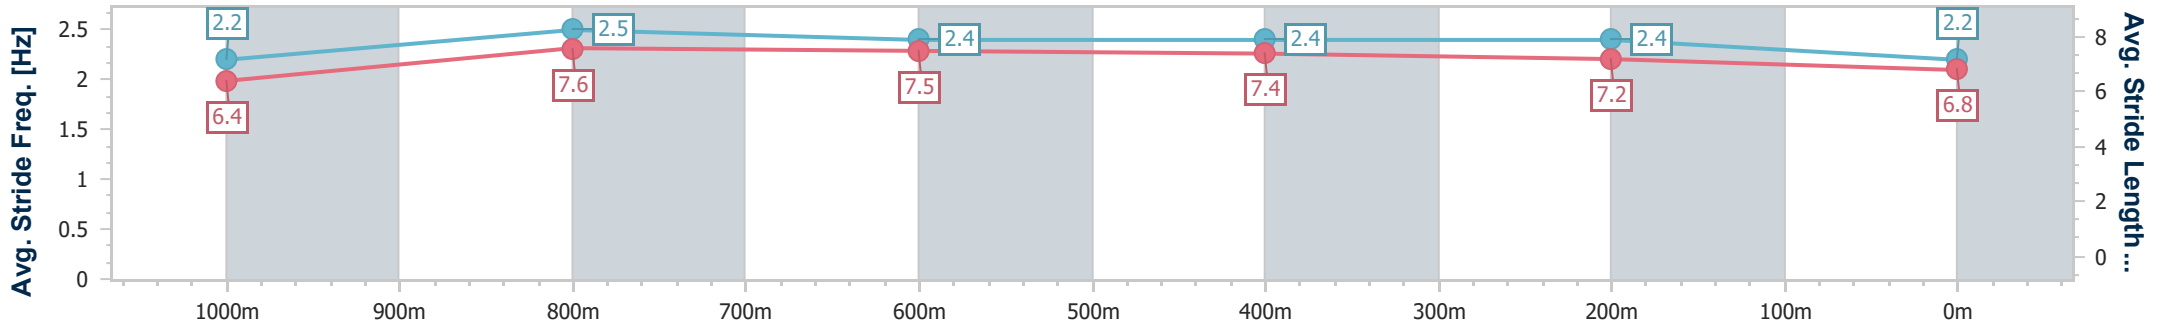

- [] Ranking at each section and finish
- .-.- No data available at this section
- NA No data available

Horse/Jockey Name	Western Springs
Final Rank	7
Fastest Section Time (Section)	0:10.75 (1000m)
Top Speed [km/h] (Section)	68.1 (1000m)
Race State	Finished

Eagle Farm QLD Professional
Race 7: LADBROKES SAME RACE MULTI Class 2 Handicap - 1200m

13 December 2023 - 17:05

Track Rating: Good 4, Weather: Fine, Rail Position: +7m Entire

BRISBANE RACING CLUB

Section	Overall	1000m	800m	600m	400m	200m
Section Times	1:11.92 [7] (0:14.11)	0:57.81 [8] (0:10.75)	0:47.06 [8] (0:11.02)	0:36.04 [8] (0:11.33)	0:24.71 [8] (0:11.67)	0:13.04 [8] (0:13.04)
Average Speed [km/h]	51.1	67.4	65.2	63.4	61.7	55.3
Top Speed [km/h]	65.3	68.1	67.1	64.0	63.7	59.4
Avg. Dist. to Rail [m]	0.7	0.7	0.3	0.4	0.8	1.1
Avg. Stride Freq. [Hz]	2.2	2.5	2.4	2.4	2.4	2.2
Avg. Stride Length [m]	6.4	7.6	7.5	7.4	7.2	6.8

- [] Ranking at each section and finish
- .-.- No data available at this section
- NA No data available

Horse/Jockey Name	Head Legislator
Final Rank	8
Fastest Section Time (Section)	0:10.83 (1000m)
Top Speed [km/h] (Section)	68.0 (1000m)
Race State	Finished