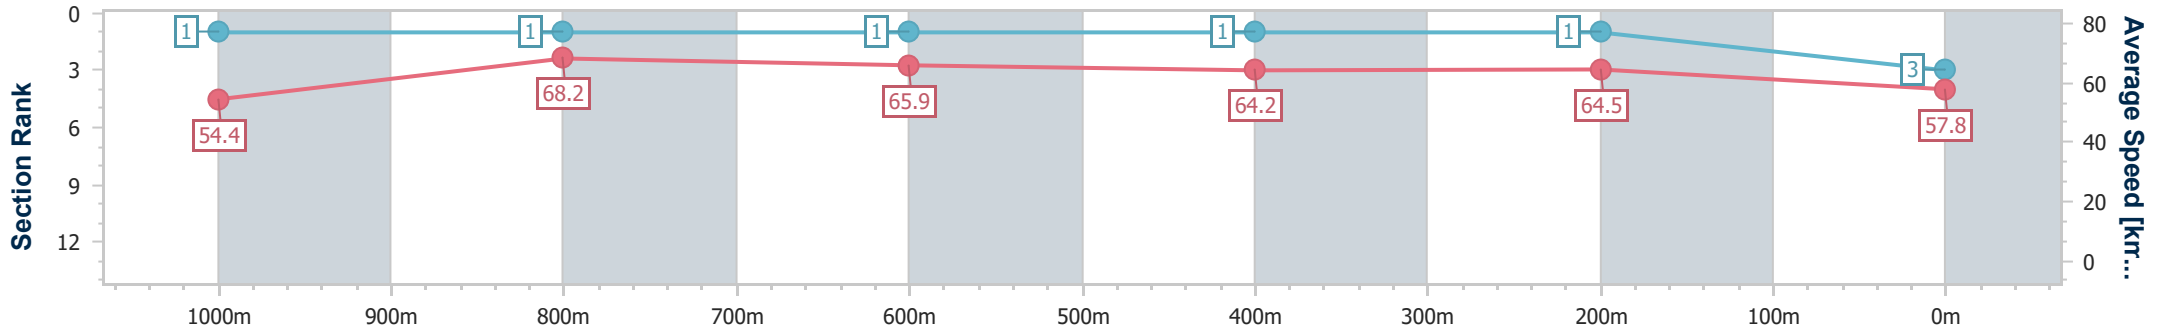

Eagle Farm QLD Professional
Race 7: LADBROKES SAME RACE MULTI Class 2 Handicap - 1200m

13 December 2023 - 17:05

Track Rating: Good 4, Weather: Fine, Rail Position: +7m Entire

BRISBANE RACING CLUB

Section	Overall	1000m	800m	600m	400m	200m
Section Times	1:10.01 [3] (0:13.34)	0:56.67 [1] (0:10.67)	0:46.00 [1] (0:11.07)	0:34.93 [1] (0:11.35)	0:23.58 [1] (0:11.18)	0:12.40 [1] (0:12.40)
Average Speed [km/h]	54.4	68.2	65.9	64.2	64.5	57.8
Top Speed [km/h]	68.5	69.3	66.6	65.1	65.9	62.0
Avg. Dist. to Rail [m]	6.3	2.4	3.1	2.0	2.7	2.7
Avg. Stride Freq. [Hz]	2.4	2.5	2.4	2.4	2.4	2.3
Avg. Stride Length [m]	6.4	7.6	7.7	7.5	7.4	7.0