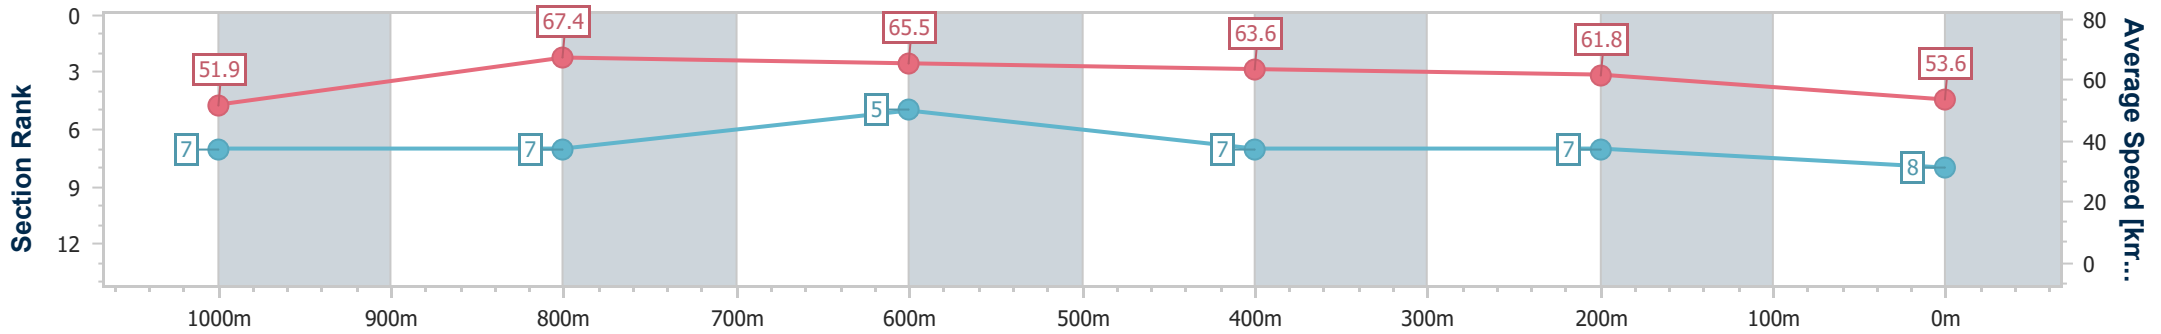

- [] Ranking at each section and finish
- .-.- No data available at this section
- NA No data available

Horse/Jockey Name	Head Legislator
Final Rank	8
Fastest Section Time (Section)	0:10.83 (1000m)
Top Speed [km/h] (Section)	68.0 (1000m)
Race State	Finished

Eagle Farm QLD Professional
Race 7: LADBROKES SAME RACE MULTI Class 2 Handicap - 1200m

13 December 2023 - 17:05

Track Rating: Good 4, Weather: Fine, Rail Position: +7m Entire

BRISBANE RACING CLUB

Section	Overall	1000m	800m	600m	400m	200m
Section Times	1:12.26 [8] (0:13.92)	0:58.34 [7] (0:10.83)	0:47.51 [7] (0:11.03)	0:36.48 [5] (0:11.41)	0:25.07 [7] (0:11.65)	0:13.42 [7] (0:13.42)
Average Speed [km/h]	51.9	67.4	65.5	63.6	61.8	53.6
Top Speed [km/h]	66.3	68.0	67.6	64.1	64.1	58.6
Avg. Dist. to Rail [m]	2.8	2.8	1.7	1.3	2.8	2.5
Avg. Stride Freq. [Hz]	2.2	2.4	2.3	2.3	2.3	2.2
Avg. Stride Length [m]	6.4	7.7	7.7	7.6	7.4	6.7

- [] Ranking at each section and finish
- .-.- No data available at this section
- NA No data available