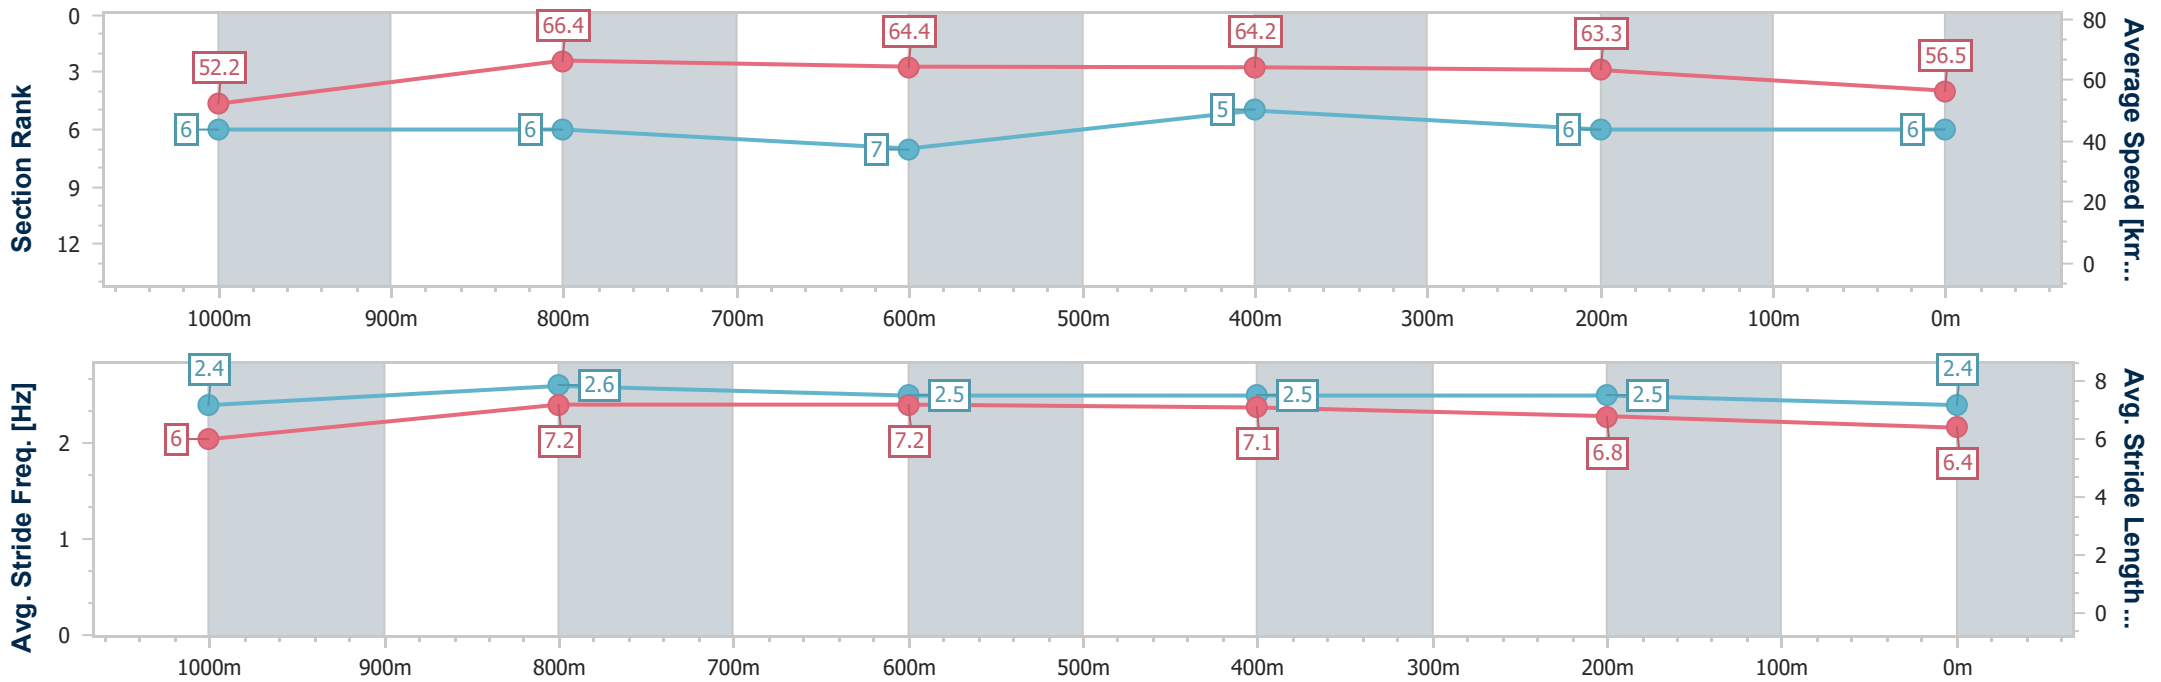

- [] Ranking at each section and finish
- .-.- No data available at this section
- NA No data available

Horse/Jockey Name	Kernel Boom
Final Rank	6
Fastest Section Time (Section)	0:10.89 (1000m)
Top Speed [km/h] (Section)	67.6 (1000m)
Race State	Finished

Eagle Farm QLD Professional
Race 7: LADBROKES SAME RACE MULTI Class 2 Handicap - 1200m

13 December 2023 - 17:05

Track Rating: Good 4, Weather: Fine, Rail Position: +7m Entire

BRISBANE RACING CLUB

Section	Overall	1000m	800m	600m	400m	200m
Section Times	1:10.94 [6] (0:13.85)	0:57.09 [6] (0:10.89)	0:46.20 [6] (0:11.07)	0:35.13 [7] (0:11.00)	0:24.13 [5] (0:11.35)	0:12.78 [6] (0:12.78)
Average Speed [km/h]	52.2	66.4	64.4	64.2	63.3	56.5
Top Speed [km/h]	66.6	67.6	66.4	65.1	64.8	61.0
Avg. Dist. to Rail [m]	1.5	0.9	1.9	3.5	1.4	3.7
Avg. Stride Freq. [Hz]	2.4	2.6	2.5	2.5	2.5	2.4
Avg. Stride Length [m]	6.0	7.2	7.2	7.1	6.8	6.4

- [] Ranking at each section and finish
- .-.- No data available at this section
- NA No data available

Horse/Jockey Name	Western Springs
Final Rank	7
Fastest Section Time (Section)	0:10.75 (1000m)
Top Speed [km/h] (Section)	68.1 (1000m)
Race State	Finished