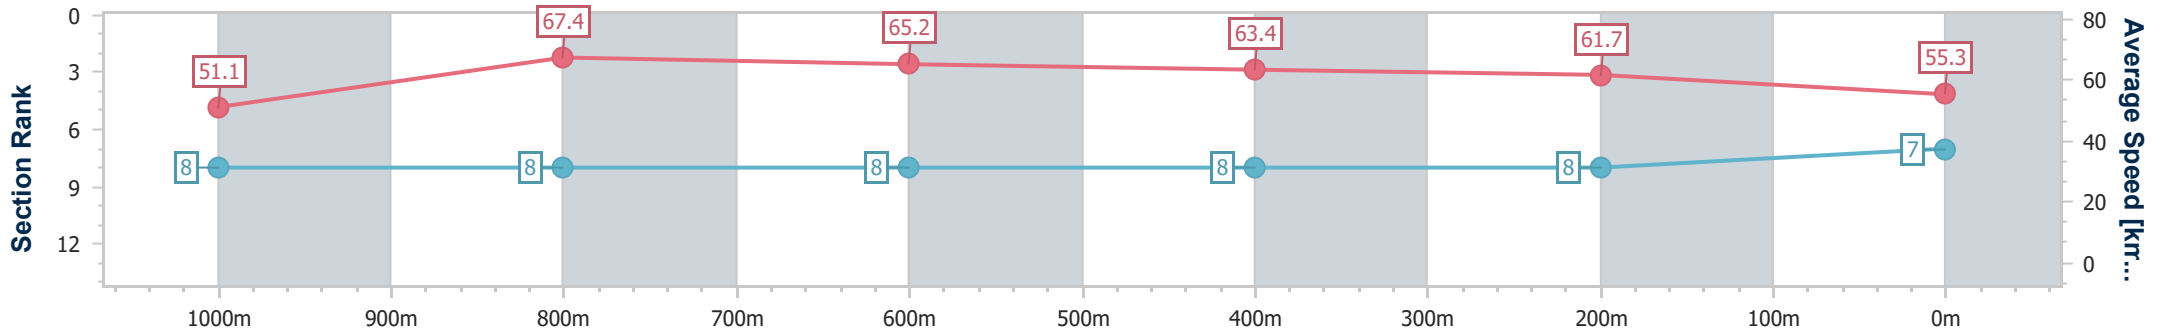

- [] Ranking at each section and finish
- .-.- No data available at this section
- NA No data available

Horse/Jockey Name	Western Springs
Final Rank	7
Fastest Section Time (Section)	0:10.75 (1000m)
Top Speed [km/h] (Section)	68.1 (1000m)
Race State	Finished

Eagle Farm QLD Professional
Race 7: LADBROKES SAME RACE MULTI Class 2 Handicap - 1200m

13 December 2023 - 17:05

Track Rating: Good 4, Weather: Fine, Rail Position: +7m Entire

BRISBANE RACING CLUB

Section	Overall	1000m	800m	600m	400m	200m
Section Times	1:11.92 [7] (0:14.11)	0:57.81 [8] (0:10.75)	0:47.06 [8] (0:11.02)	0:36.04 [8] (0:11.33)	0:24.71 [8] (0:11.67)	0:13.04 [8] (0:13.04)
Average Speed [km/h]	51.1	67.4	65.2	63.4	61.7	55.3
Top Speed [km/h]	65.3	68.1	67.1	64.0	63.7	59.4
Avg. Dist. to Rail [m]	0.7	0.7	0.3	0.4	0.8	1.1
Avg. Stride Freq. [Hz]	2.2	2.5	2.4	2.4	2.4	2.2
Avg. Stride Length [m]	6.4	7.6	7.5	7.4	7.2	6.8

- [] Ranking at each section and finish
- .-.- No data available at this section
- NA No data available

Horse/Jockey Name	Head Legislator
Final Rank	8
Fastest Section Time (Section)	0:10.83 (1000m)
Top Speed [km/h] (Section)	68.0 (1000m)
Race State	Finished