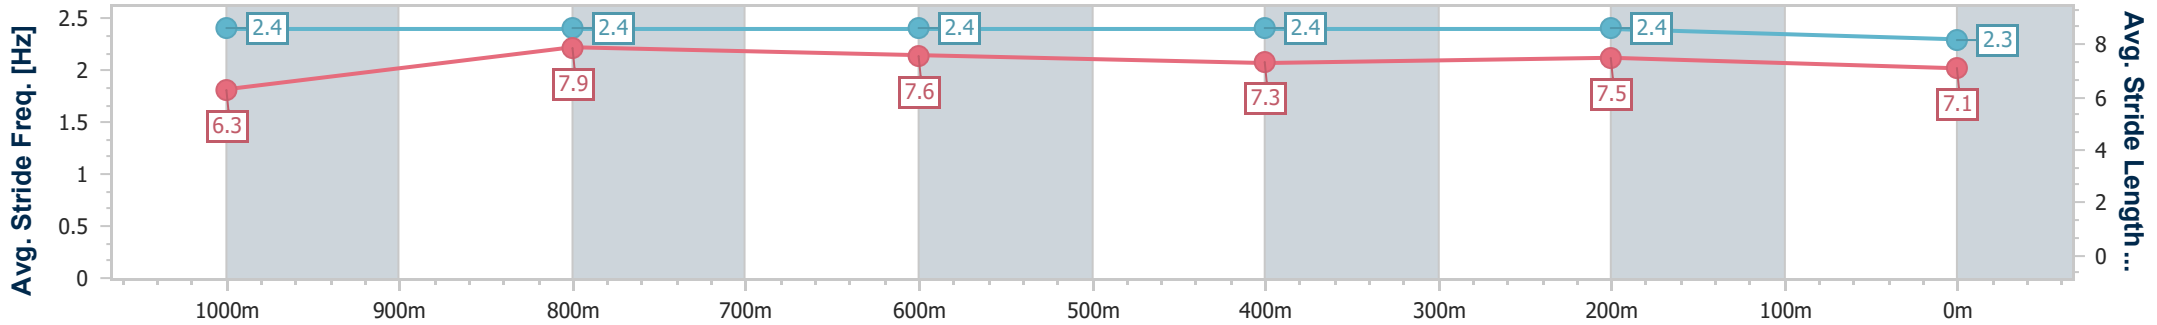

Eagle Farm QLD Professional
Race 7: LADBROKES SAME RACE MULTI Class 2 Handicap - 1200m

13 December 2023 - 17:05

BRISBANE RACING CLUB

Track Rating: Good 4, Weather: Fine, Rail Position: +7m Entire

Section	Overall	1000m	800m	600m	400m	200m
Section Times	1:09.94 [2] (0:13.36)	0:56.58 [2] (0:10.72)	0:45.86 [2] (0:11.17)	0:34.69 [2] (0:11.21)	0:23.48 [2] (0:11.28)	0:12.20 [2] (0:12.20)
Average Speed [km/h]	54.1	68.7	65.1	63.8	64.0	59.1
Top Speed [km/h]	68.7	70.0	66.3	65.4	65.9	61.7
Avg. Dist. to Rail [m]	7.2	3.8	2.0	1.0	1.2	2.0
Avg. Stride Freq. [Hz]	2.4	2.4	2.4	2.4	2.4	2.3
Avg. Stride Length [m]	6.3	7.9	7.6	7.3	7.5	7.1