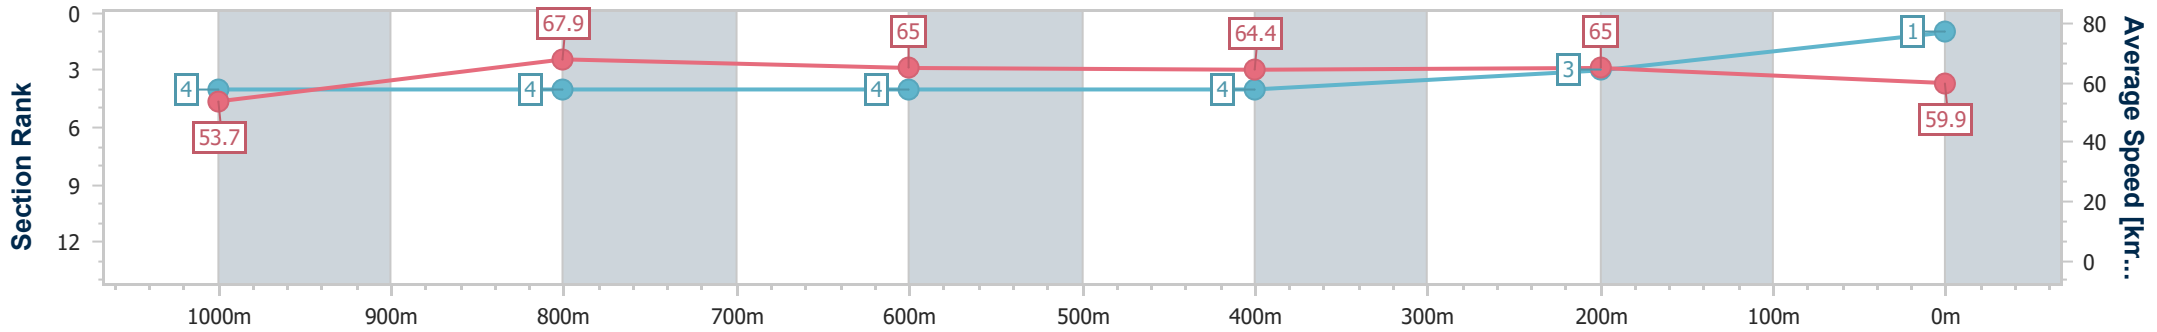

BRISBANE RACING CLUB

Section	Overall	1000m	800m	600m	400m	200m
Section Times	1:09.78 [1] (0:13.46)	0:56.32 [4] (0:10.78)	0:45.54 [4] (0:11.20)	0:34.34 [4] (0:11.23)	0:23.11 [4] (0:11.11)	0:12.00 [3] (0:12.00)
Average Speed [km/h]	53.7	67.9	65.0	64.4	65.0	59.9
Top Speed [km/h]	67.1	69.2	66.9	65.2	66.0	63.5
Avg. Dist. to Rail [m]	4.7	2.9	2.5	1.5	3.1	4.4
Avg. Stride Freq. [Hz]	2.3	2.4	2.3	2.3	2.4	2.3
Avg. Stride Length [m]	6.5	7.8	7.8	7.7	7.6	7.2