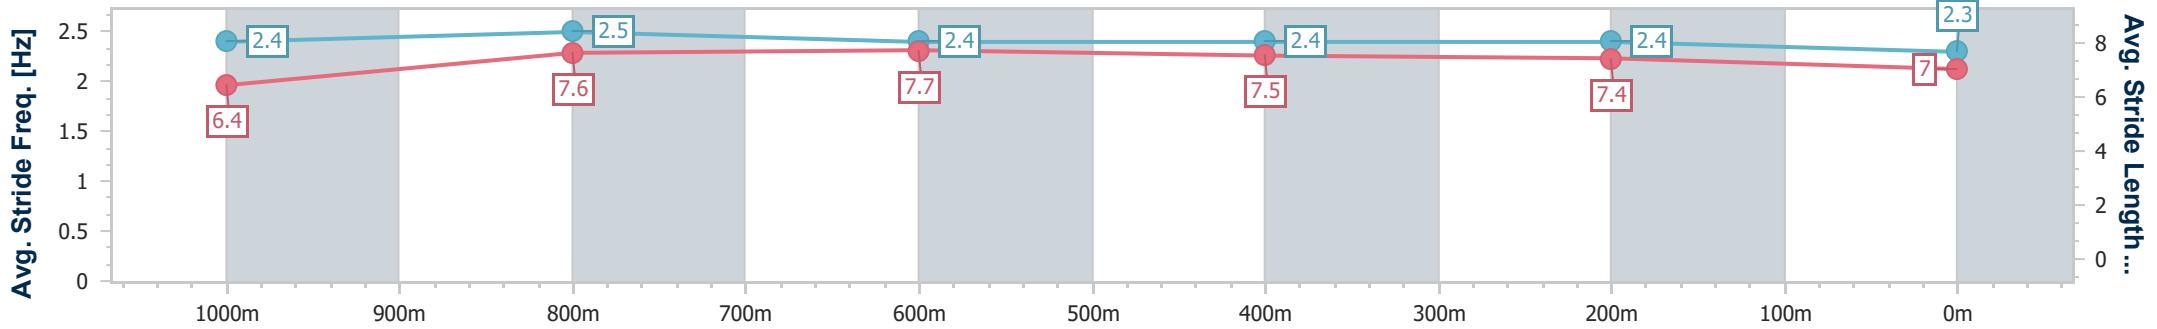

Eagle Farm QLD Professional
Race 7: LADBROKES SAME RACE MULTI Class 2 Handicap - 1200m

13 December 2023 - 17:05

Track Rating: Good 4, Weather: Fine, Rail Position: +7m Entire

BRISBANE RACING CLUB

Section	Overall	1000m	800m	600m	400m	200m
Section Times	1:10.01 [3] (0:13.34)	0:56.67 [1] (0:10.67)	0:46.00 [1] (0:11.07)	0:34.93 [1] (0:11.35)	0:23.58 [1] (0:11.18)	0:12.40 [1] (0:12.40)
Average Speed [km/h]	54.4	68.2	65.9	64.2	64.5	57.8
Top Speed [km/h]	68.5	69.3	66.6	65.1	65.9	62.0
Avg. Dist. to Rail [m]	6.3	2.4	3.1	2.0	2.7	2.7
Avg. Stride Freq. [Hz]	2.4	2.5	2.4	2.4	2.4	2.3
Avg. Stride Length [m]	6.4	7.6	7.7	7.5	7.4	7.0

- [] Ranking at each section and finish
- .-.- No data available at this section
- NA No data available

Horse/Jockey Name	Tarps
Final Rank	4
Fastest Section Time (Section)	0:10.80 (1000m)
Top Speed [km/h] (Section)	68.4 (1000m)
Race State	Finished