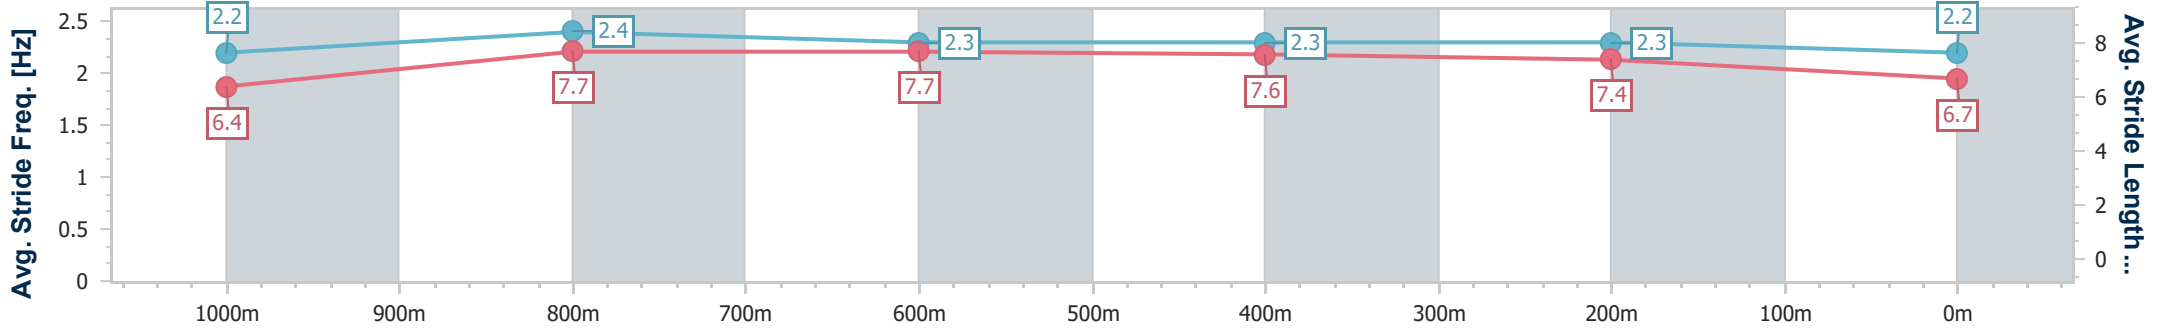

- [] Ranking at each section and finish
- .-.- No data available at this section
- NA No data available

Horse/Jockey Name	Head Legislator
Final Rank	8
Fastest Section Time (Section)	0:10.83 (1000m)
Top Speed [km/h] (Section)	68.0 (1000m)
Race State	Finished

Eagle Farm QLD Professional
Race 7: LADBROKES SAME RACE MULTI Class 2 Handicap - 1200m

13 December 2023 - 17:05

Track Rating: Good 4, Weather: Fine, Rail Position: +7m Entire

BRISBANE RACING CLUB

Section	Overall	1000m	800m	600m	400m	200m
Section Times	1:12.26 [8] (0:13.92)	0:58.34 [7] (0:10.83)	0:47.51 [7] (0:11.03)	0:36.48 [5] (0:11.41)	0:25.07 [7] (0:11.65)	0:13.42 [7] (0:13.42)
Average Speed [km/h]	51.9	67.4	65.5	63.6	61.8	53.6
Top Speed [km/h]	66.3	68.0	67.6	64.1	64.1	58.6
Avg. Dist. to Rail [m]	2.8	2.8	1.7	1.3	2.8	2.5
Avg. Stride Freq. [Hz]	2.2	2.4	2.3	2.3	2.3	2.2
Avg. Stride Length [m]	6.4	7.7	7.7	7.6	7.4	6.7

- [] Ranking at each section and finish
- .-.- No data available at this section
- NA No data available