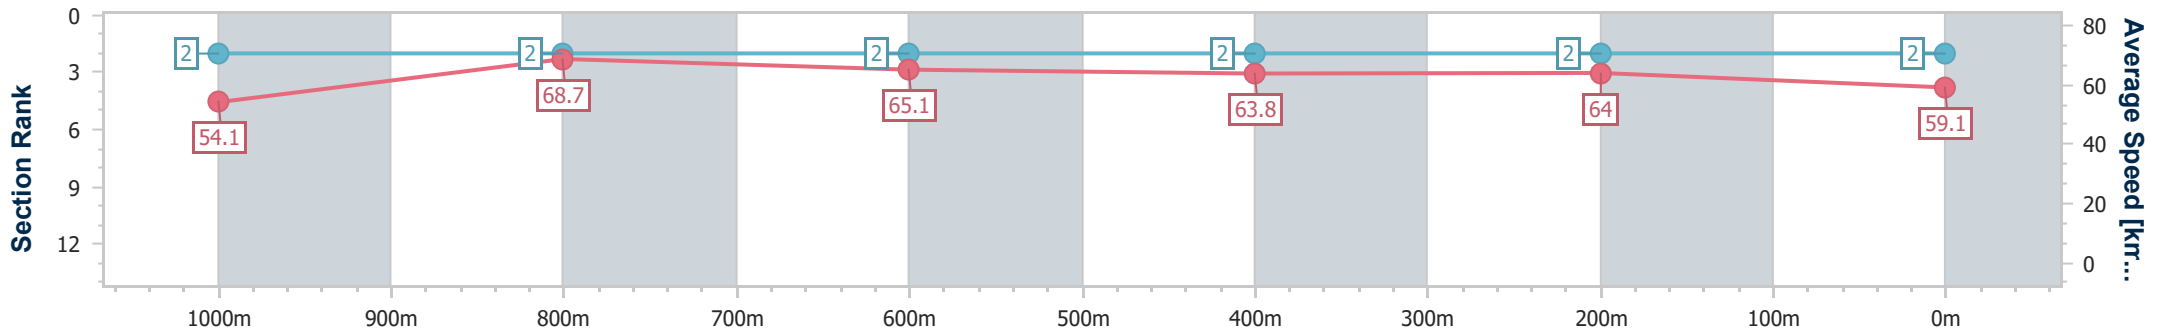

Eagle Farm QLD Professional
Race 7: LADBROKES SAME RACE MULTI Class 2 Handicap - 1200m

13 December 2023 - 17:05

BRISBANE RACING CLUB

Track Rating: Good 4, Weather: Fine, Rail Position: +7m Entire

Section	Overall	1000m	800m	600m	400m	200m
Section Times	1:09.94 [2] (0:13.36)	0:56.58 [2] (0:10.72)	0:45.86 [2] (0:11.17)	0:34.69 [2] (0:11.21)	0:23.48 [2] (0:11.28)	0:12.20 [2] (0:12.20)
Average Speed [km/h]	54.1	68.7	65.1	63.8	64.0	59.1
Top Speed [km/h]	68.7	70.0	66.3	65.4	65.9	61.7
Avg. Dist. to Rail [m]	7.2	3.8	2.0	1.0	1.2	2.0
Avg. Stride Freq. [Hz]	2.4	2.4	2.4	2.4	2.4	2.3
Avg. Stride Length [m]	6.3	7.9	7.6	7.3	7.5	7.1