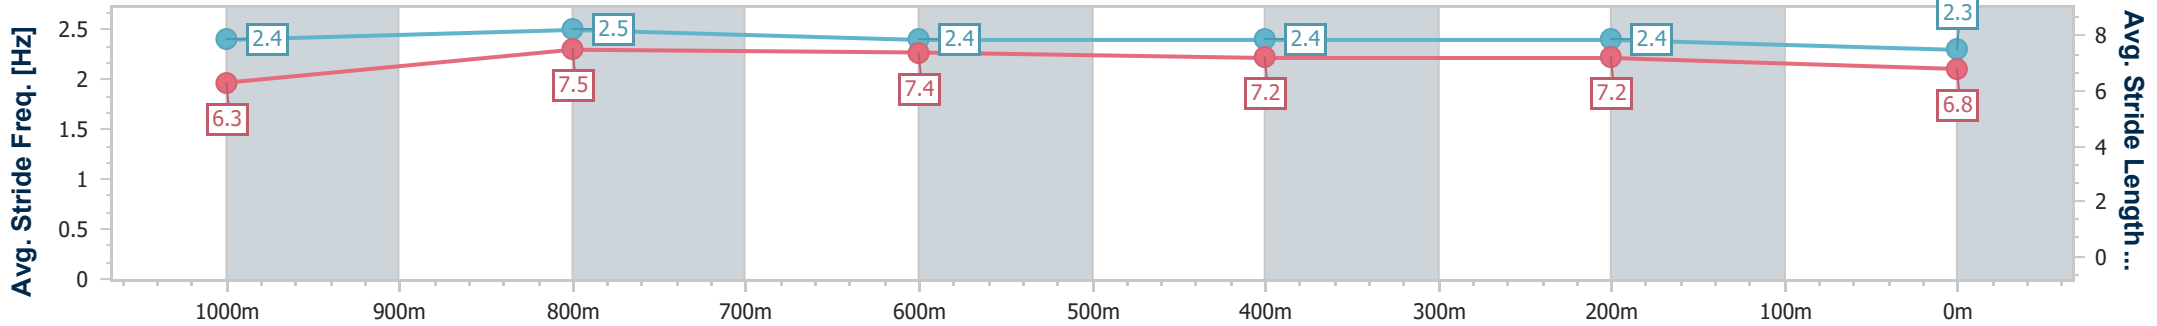

Eagle Farm QLD Professional
Race 7: LADBROKES SAME RACE MULTI Class 2 Handicap - 1200m

13 December 2023 - 17:05

Track Rating: Good 4, Weather: Fine, Rail Position: +7m Entire

BRISBANE RACING CLUB

Section	Overall	1000m	800m	600m	400m	200m
Section Times	1:10.70 [5] (0:13.44)	0:57.26 [3] (0:10.76)	0:46.50 [3] (0:11.10)	0:35.40 [3] (0:11.25)	0:24.15 [3] (0:11.46)	0:12.69 [5] (0:12.69)
Average Speed [km/h]	53.8	67.4	65.0	64.1	62.8	56.8
Top Speed [km/h]	67.9	68.3	66.3	64.4	64.2	60.6
Avg. Dist. to Rail [m]	2.0	1.5	0.9	0.3	1.1	2.6
Avg. Stride Freq. [Hz]	2.4	2.5	2.4	2.4	2.4	2.3
Avg. Stride Length [m]	6.3	7.5	7.4	7.2	7.2	6.8

- [] Ranking at each section and finish
- .-.- No data available at this section
- NA No data available

Horse/Jockey Name	Kernel Boom
Final Rank	6
Fastest Section Time (Section)	0:10.89 (1000m)
Top Speed [km/h] (Section)	67.6 (1000m)
Race State	Finished