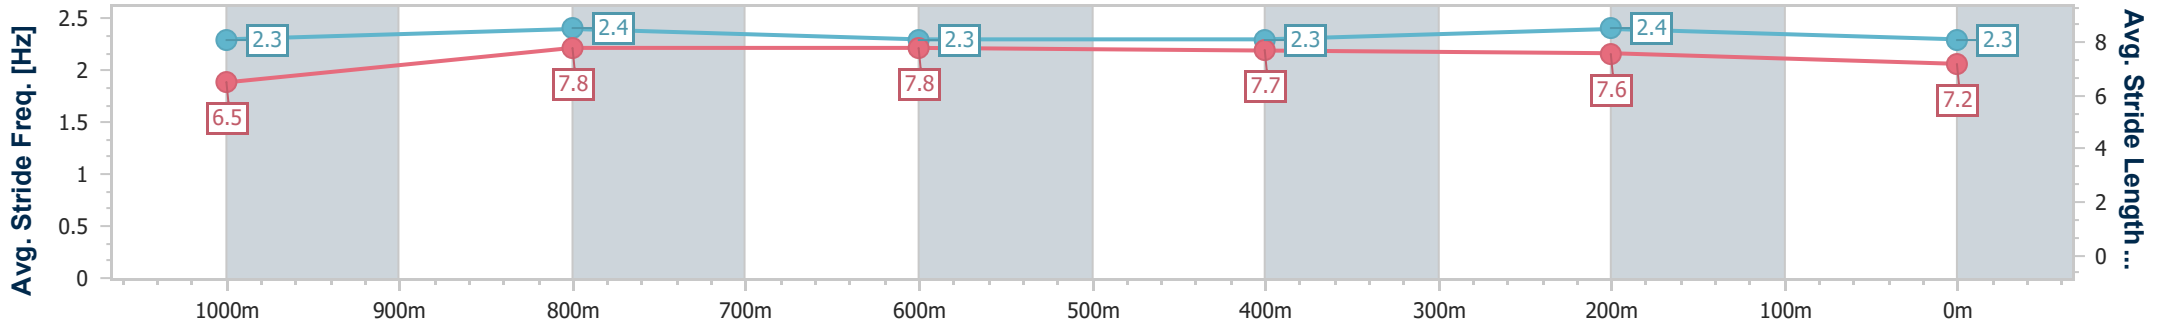

BRISBANE RACING CLUB

Section	Overall	1000m	800m	600m	400m	200m
Section Times	1:09.78 [1] (0:13.46)	0:56.32 [4] (0:10.78)	0:45.54 [4] (0:11.20)	0:34.34 [4] (0:11.23)	0:23.11 [4] (0:11.11)	0:12.00 [3] (0:12.00)
Average Speed [km/h]	53.7	67.9	65.0	64.4	65.0	59.9
Top Speed [km/h]	67.1	69.2	66.9	65.2	66.0	63.5
Avg. Dist. to Rail [m]	4.7	2.9	2.5	1.5	3.1	4.4
Avg. Stride Freq. [Hz]	2.3	2.4	2.3	2.3	2.4	2.3
Avg. Stride Length [m]	6.5	7.8	7.8	7.7	7.6	7.2