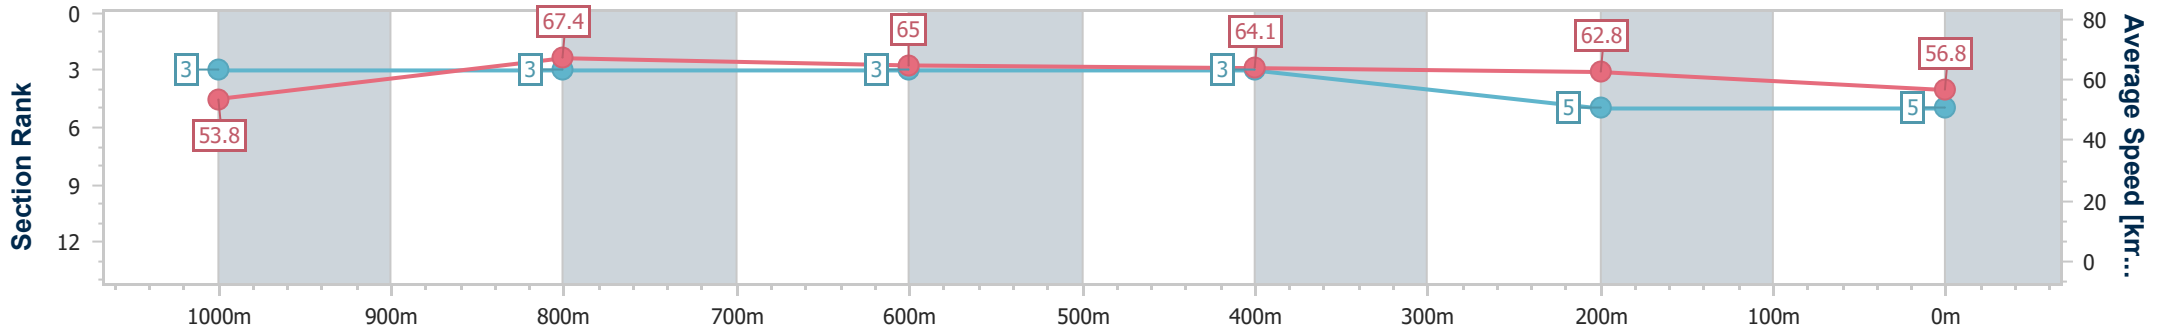

Eagle Farm QLD Professional
Race 7: LADBROKES SAME RACE MULTI Class 2 Handicap - 1200m

13 December 2023 - 17:05

Track Rating: Good 4, Weather: Fine, Rail Position: +7m Entire

BRISBANE RACING CLUB

Section	Overall	1000m	800m	600m	400m	200m
Section Times	1:10.70 [5] (0:13.44)	0:57.26 [3] (0:10.76)	0:46.50 [3] (0:11.10)	0:35.40 [3] (0:11.25)	0:24.15 [3] (0:11.46)	0:12.69 [5] (0:12.69)
Average Speed [km/h]	53.8	67.4	65.0	64.1	62.8	56.8
Top Speed [km/h]	67.9	68.3	66.3	64.4	64.2	60.6
Avg. Dist. to Rail [m]	2.0	1.5	0.9	0.3	1.1	2.6
Avg. Stride Freq. [Hz]	2.4	2.5	2.4	2.4	2.4	2.3
Avg. Stride Length [m]	6.3	7.5	7.4	7.2	7.2	6.8

- [] Ranking at each section and finish
- .-.- No data available at this section
- NA No data available

Horse/Jockey Name	Kernel Boom
Final Rank	6
Fastest Section Time (Section)	0:10.89 (1000m)
Top Speed [km/h] (Section)	67.6 (1000m)
Race State	Finished