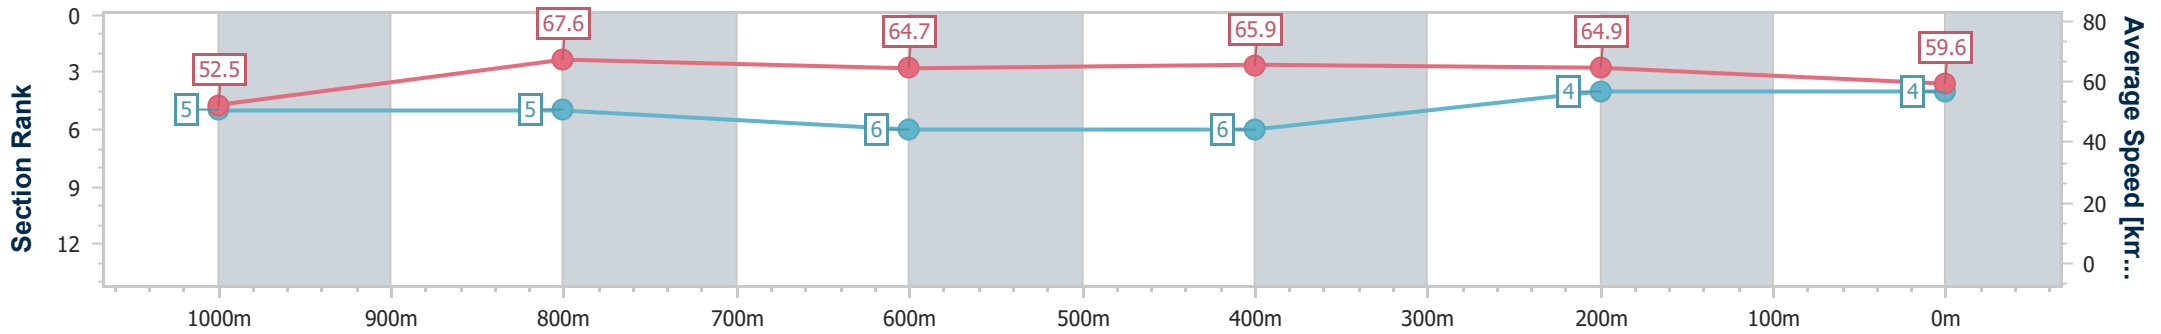

Eagle Farm QLD Professional
Race 7: LADBROKES SAME RACE MULTI Class 2 Handicap - 1200m

13 December 2023 - 17:05

Track Rating: Good 4, Weather: Fine, Rail Position: +7m Entire

BRISBANE RACING CLUB

Section	Overall	1000m	800m	600m	400m	200m
Section Times	1:10.02 [4] (0:13.73)	0:56.29 [5] (0:10.80)	0:45.49 [5] (0:11.25)	0:34.24 [6] (0:11.11)	0:23.13 [6] (0:11.06)	0:12.07 [4] (0:12.07)
Average Speed [km/h]	52.5	67.6	64.7	65.9	64.9	59.6
Top Speed [km/h]	68.3	68.4	67.4	68.2	68.4	63.1
Avg. Dist. to Rail [m]	3.7	2.3	3.6	2.2	5.0	5.7
Avg. Stride Freq. [Hz]	2.2	2.4	2.3	2.3	2.3	2.2
Avg. Stride Length [m]	6.6	8.0	7.9	8.0	7.8	7.4

- [] Ranking at each section and finish
- .-.- No data available at this section
- NA No data available

Horse/Jockey Name	Romanova
Final Rank	5
Fastest Section Time (Section)	0:10.76 (1000m)
Top Speed [km/h] (Section)	68.3 (1000m)
Race State	Finished