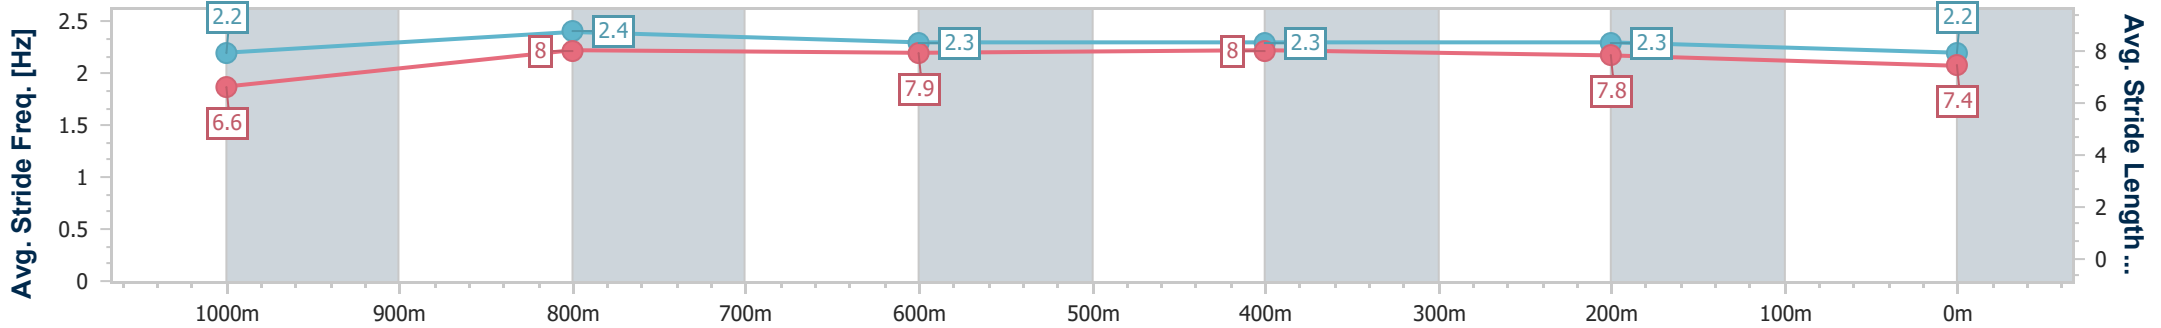

Eagle Farm QLD Professional
Race 7: LADBROKES SAME RACE MULTI Class 2 Handicap - 1200m

13 December 2023 - 17:05

Track Rating: Good 4, Weather: Fine, Rail Position: +7m Entire

BRISBANE RACING CLUB

Section	Overall	1000m	800m	600m	400m	200m
Section Times	1:10.02 [4] (0:13.73)	0:56.29 [5] (0:10.80)	0:45.49 [5] (0:11.25)	0:34.24 [6] (0:11.11)	0:23.13 [6] (0:11.06)	0:12.07 [4] (0:12.07)
Average Speed [km/h]	52.5	67.6	64.7	65.9	64.9	59.6
Top Speed [km/h]	68.3	68.4	67.4	68.2	68.4	63.1
Avg. Dist. to Rail [m]	3.7	2.3	3.6	2.2	5.0	5.7
Avg. Stride Freq. [Hz]	2.2	2.4	2.3	2.3	2.3	2.2
Avg. Stride Length [m]	6.6	8.0	7.9	8.0	7.8	7.4

- [] Ranking at each section and finish
- .-.- No data available at this section
- NA No data available

Horse/Jockey Name	Romanova
Final Rank	5
Fastest Section Time (Section)	0:10.76 (1000m)
Top Speed [km/h] (Section)	68.3 (1000m)
Race State	Finished