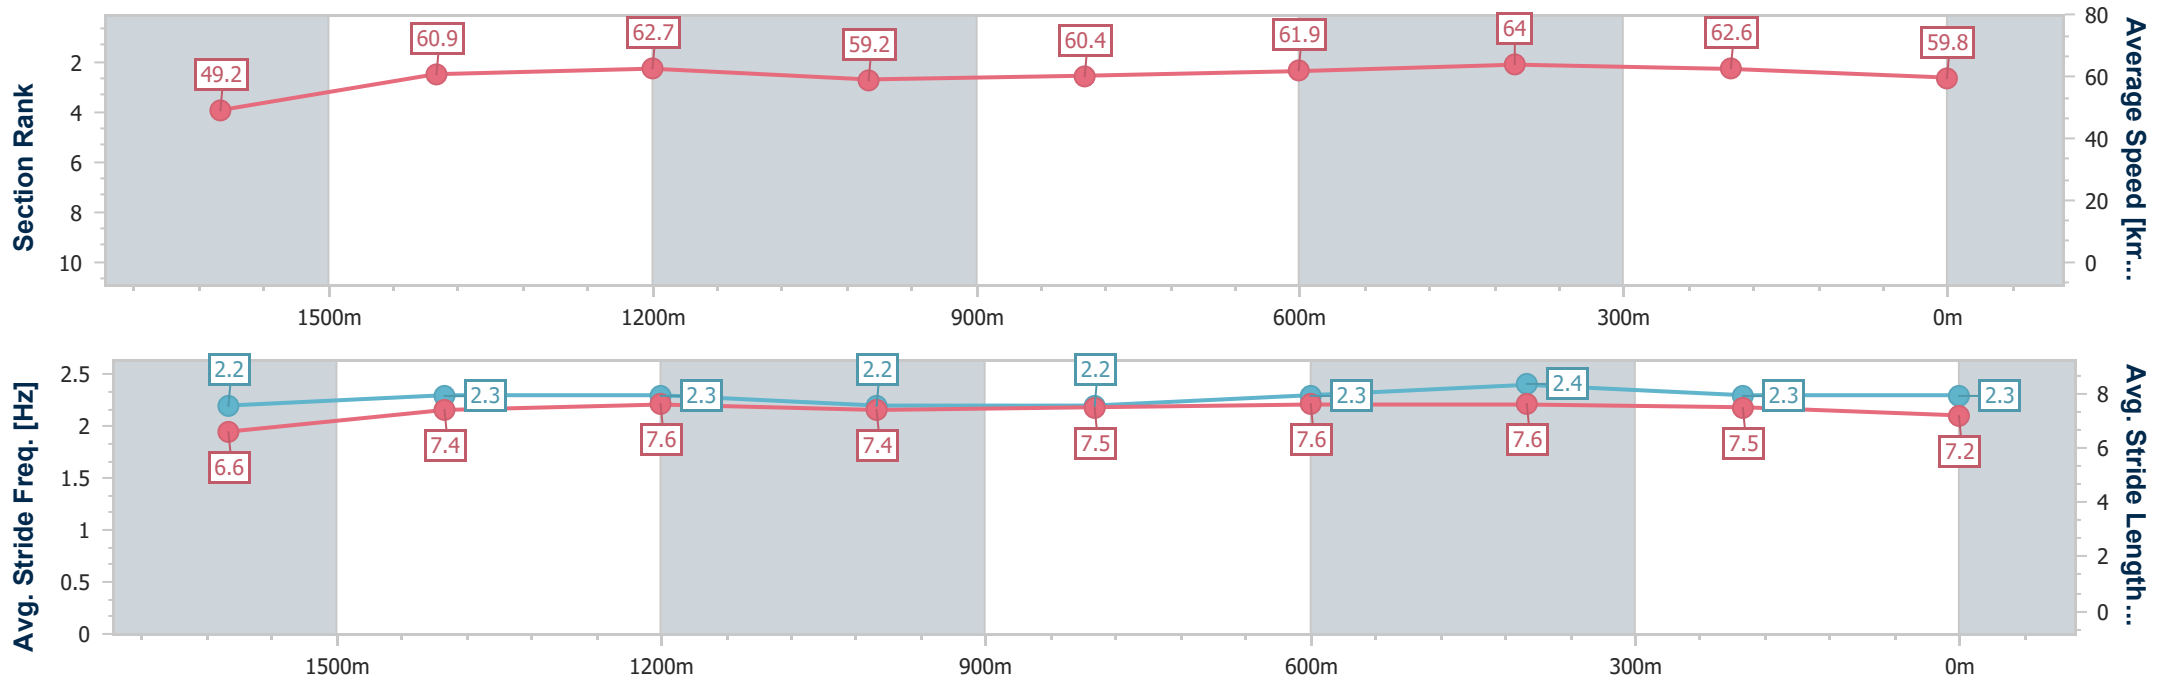

### Eagle Farm QLD Professional

Race 3: SKY RACING BENCHMARK 65 Handicap - 1835m

13 December 2023 - 14:48

Track Rating: Good 4, Weather: Fine, Rail Position: +7m Entire

BRISBANE RACING CLUB

Section	Overall	1600m	1400m	1200m	1000m	800m	600m	400m	200m
Section Times	1:52.00 [5] (0:17.52)	1:34.48 [9] (0:11.94)	1:22.54 [9] (0:11.51)	1:11.03 [9] (0:12.18)	0:58.85 [9] (0:12.02)	0:46.83 [9] (0:11.80)	0:35.03 [9] (0:11.40)	0:23.63 [8] (0:11.52)	0:12.11 [7] (0:12.11)
Average Speed [km/h]	49.2	60.9	62.7	59.2	60.4	61.9	64.0	62.6	59.8
Top Speed [km/h]	58.9	62.1	63.3	61.6	63.3	63.8	65.6	65.4	61.3
Avg. Dist. to Rail [m]	6.4	2.4	2.0	1.8	1.9	3.0	3.2	3.8	5.1
Avg. Stride Freq. [Hz]	2.2	2.3	2.3	2.2	2.2	2.3	2.4	2.3	2.3
Avg. Stride Length [m]	6.6	7.4	7.6	7.4	7.5	7.6	7.6	7.5	7.2

- [ ] Ranking at each section and finish
- .-.- No data available at this section
- NA No data available

Horse/Jockey Name	Demarcay
Final Rank	6
Fastest Section Time (Section)	0:11.58 (400m)
Top Speed [km/h] (Section)	64.0 (400m)
Race State	Finished