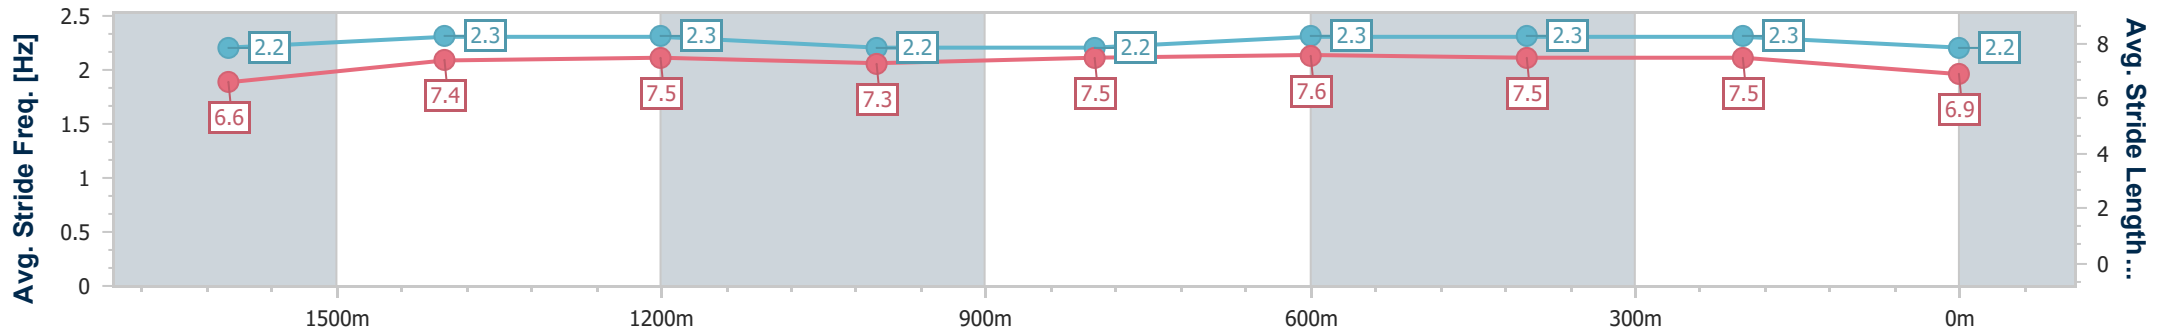

Eagle Farm QLD Professional

Race 3: SKY RACING BENCHMARK 65 Handicap - 1835m

13 December 2023 - 14:48

Track Rating: Good 4, Weather: Fine, Rail Position: +7m Entire

BRISBANE RACING CLUB

Section	Overall	1600m	1400m	1200m	1000m	800m	600m	400m	200m
Section Times	1:53.58 [9] (0:17.27)	1:36.31 [7] (0:11.87)	1:24.44 [8] (0:11.60)	1:12.84 [7] (0:12.28)	1:00.56 [7] (0:12.05)	0:48.51 [8] (0:11.70)	0:36.81 [7] (0:11.73)	0:25.08 [9] (0:11.71)	0:13.37 [8] (0:13.37)
Average Speed [km/h]	49.3	60.9	62.3	58.6	60.5	61.7	62.7	61.4	54.0
Top Speed [km/h]	58.8	63.4	63.4	60.7	62.8	63.3	63.4	63.7	58.8
Avg. Dist. to Rail [m]	2.6	1.7	2.0	2.2	2.0	1.8	3.6	7.0	6.8
Avg. Stride Freq. [Hz]	2.2	2.3	2.3	2.2	2.2	2.3	2.3	2.3	2.2
Avg. Stride Length [m]	6.6	7.4	7.5	7.3	7.5	7.6	7.5	7.5	6.9

- [ ] Ranking at each section and finish
- .-.- No data available at this section
- NA No data available

Horse/Jockey Name	Time To Testify
Final Rank	10
Fastest Section Time (Section)	0:11.63 (1400m)
Top Speed [km/h] (Section)	63.7 (1400m)
Race State	Finished