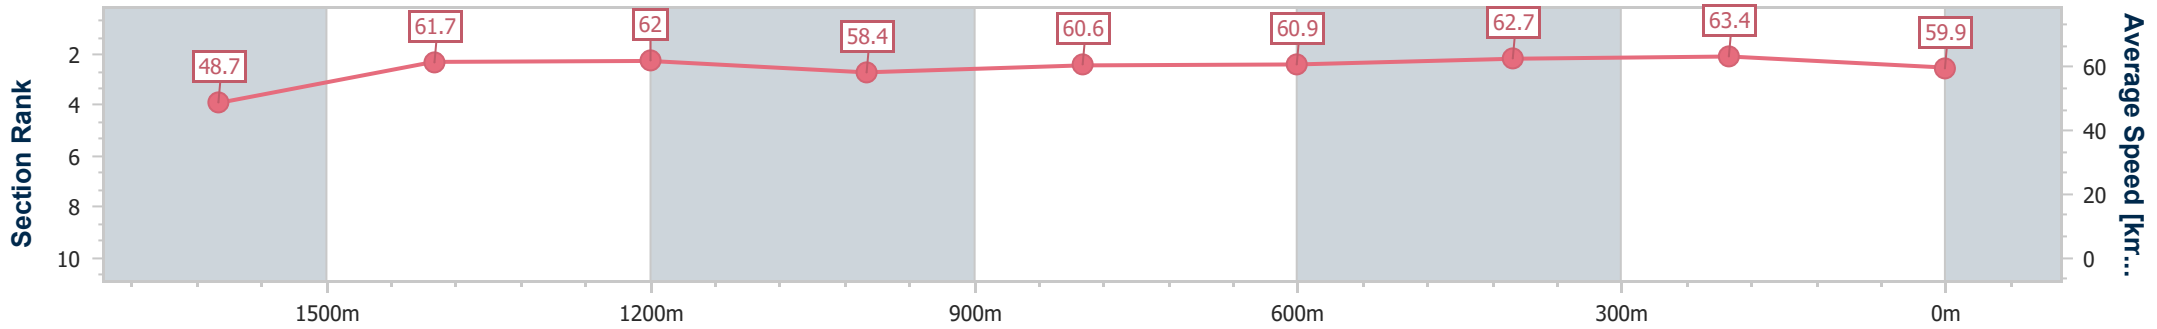

### Eagle Farm QLD Professional

Race 3: SKY RACING BENCHMARK 65 Handicap - 1835m

13 December 2023 - 14:48

Track Rating: Good 4, Weather: Fine, Rail Position: +7m Entire

BRISBANE RACING CLUB

Section	Overall	1600m	1400m	1200m	1000m	800m	600m	400m	200m
Section Times	1:51.68 [2] (0:17.38)	1:34.30 [8] (0:11.73)	1:22.57 [7] (0:11.65)	1:10.92 [8] (0:12.29)	0:58.63 [8] (0:11.91)	0:46.72 [7] (0:11.81)	0:34.91 [8] (0:11.43)	0:23.48 [5] (0:11.40)	0:12.08 [4] (0:12.08)
Average Speed [km/h]	48.7	61.7	62.0	58.4	60.6	60.9	62.7	63.4	59.9
Top Speed [km/h]	60.3	62.9	63.1	60.8	62.5	62.6	64.6	64.4	62.1
Avg. Dist. to Rail [m]	3.4	1.4	2.2	1.8	0.4	0.4	0.5	3.3	5.5
Avg. Stride Freq. [Hz]	2.2	2.3	2.3	2.2	2.3	2.2	2.3	2.3	2.3
Avg. Stride Length [m]	6.6	7.4	7.5	7.3	7.5	7.5	7.5	7.5	7.2