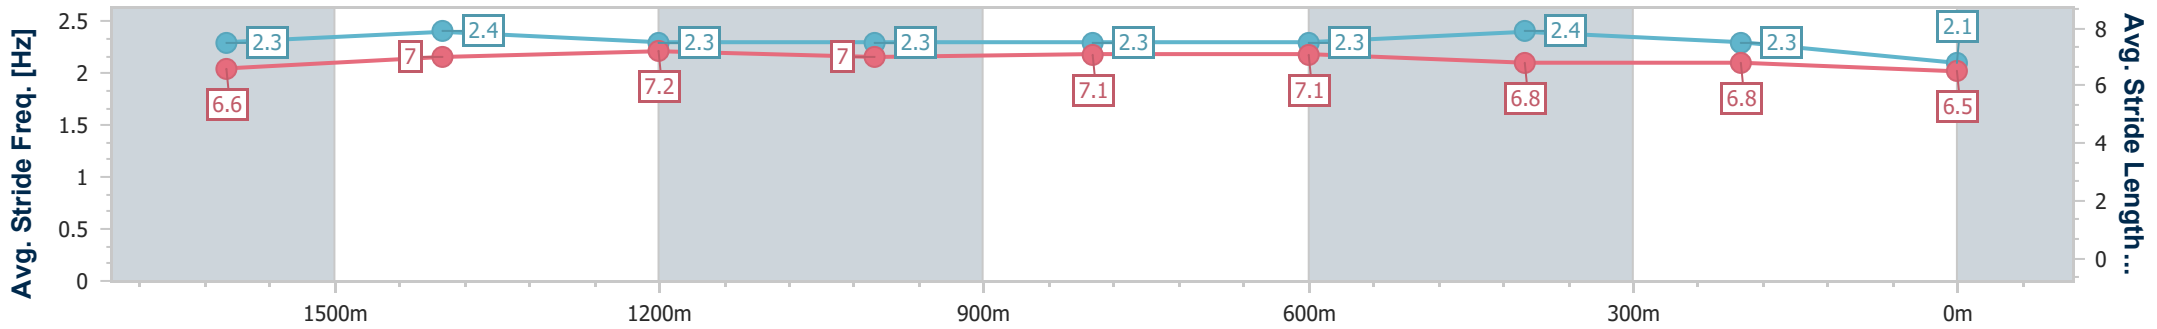

- [ ] Ranking at each section and finish
- .-.- No data available at this section
- NA No data available

Horse/Jockey Name	Time To Testify
Final Rank	10
Fastest Section Time (Section)	0:11.63 (1400m)
Top Speed [km/h] (Section)	63.7 (1400m)
Race State	Finished

Eagle Farm QLD Professional

Race 3: SKY RACING BENCHMARK 65 Handicap - 1835m

13 December 2023 - 14:48

Track Rating: Good 4, Weather: Fine, Rail Position: +7m Entire

BRISBANE RACING CLUB

Section	Overall	1600m	1400m	1200m	1000m	800m	600m	400m	200m
Section Times	1:54.99 [10] (0:16.54)	1:38.45 [1] (0:11.76)	1:26.69 [2] (0:11.63)	1:15.06 [3] (0:12.23)	1:02.83 [4] (0:12.10)	0:50.73 [3] (0:11.97)	0:38.76 [4] (0:11.94)	0:26.82 [4] (0:12.42)	0:14.40 [9] (0:14.40)
Average Speed [km/h]	51.9	61.8	62.2	58.8	60.3	61.0	61.3	57.9	50.5
Top Speed [km/h]	61.4	63.7	63.7	59.9	60.9	61.6	61.8	60.8	54.0
Avg. Dist. to Rail [m]	4.9	2.6	1.9	2.1	2.3	3.1	3.6	6.5	6.5
Avg. Stride Freq. [Hz]	2.3	2.4	2.3	2.3	2.3	2.3	2.4	2.3	2.1
Avg. Stride Length [m]	6.6	7.0	7.2	7.0	7.1	7.1	6.8	6.8	6.5