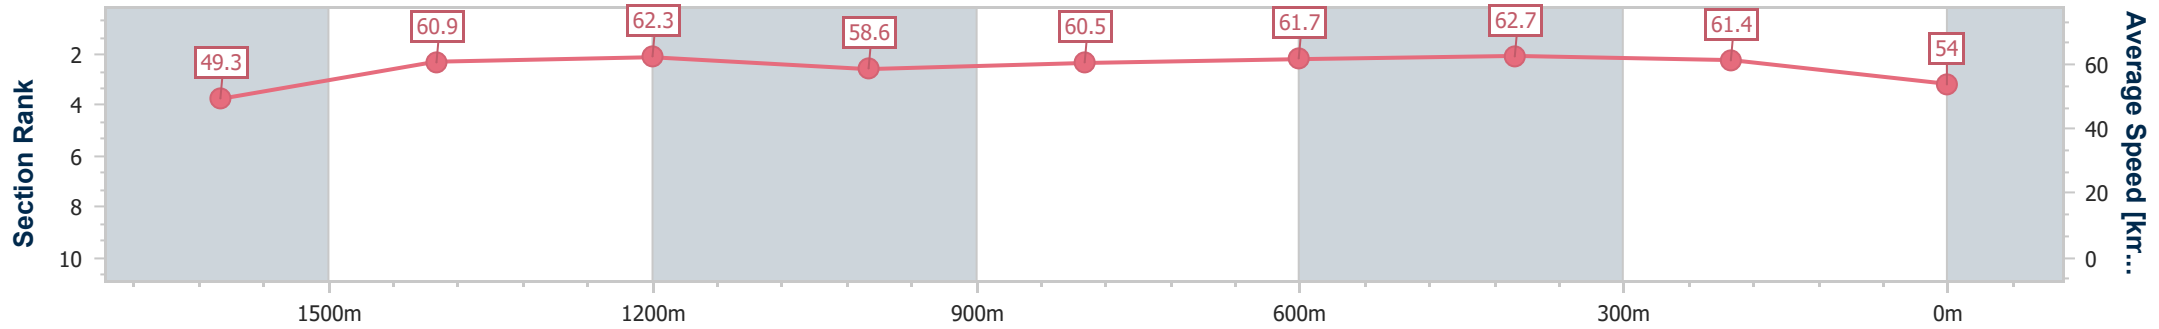

Eagle Farm QLD Professional

Race 3: SKY RACING BENCHMARK 65 Handicap - 1835m

13 December 2023 - 14:48

Track Rating: Good 4, Weather: Fine, Rail Position: +7m Entire

BRISBANE RACING CLUB

Section	Overall	1600m	1400m	1200m	1000m	800m	600m	400m	200m
Section Times	1:53.58 [9] (0:17.27)	1:36.31 [7] (0:11.87)	1:24.44 [8] (0:11.60)	1:12.84 [7] (0:12.28)	1:00.56 [7] (0:12.05)	0:48.51 [8] (0:11.70)	0:36.81 [7] (0:11.73)	0:25.08 [9] (0:11.71)	0:13.37 [8] (0:13.37)
Average Speed [km/h]	49.3	60.9	62.3	58.6	60.5	61.7	62.7	61.4	54.0
Top Speed [km/h]	58.8	63.4	63.4	60.7	62.8	63.3	63.4	63.7	58.8
Avg. Dist. to Rail [m]	2.6	1.7	2.0	2.2	2.0	1.8	3.6	7.0	6.8
Avg. Stride Freq. [Hz]	2.2	2.3	2.3	2.2	2.2	2.3	2.3	2.3	2.2
Avg. Stride Length [m]	6.6	7.4	7.5	7.3	7.5	7.6	7.5	7.5	6.9

- [ ] Ranking at each section and finish
- .-.- No data available at this section
- NA No data available

Horse/Jockey Name	Time To Testify
Final Rank	10
Fastest Section Time (Section)	0:11.63 (1400m)
Top Speed [km/h] (Section)	63.7 (1400m)
Race State	Finished