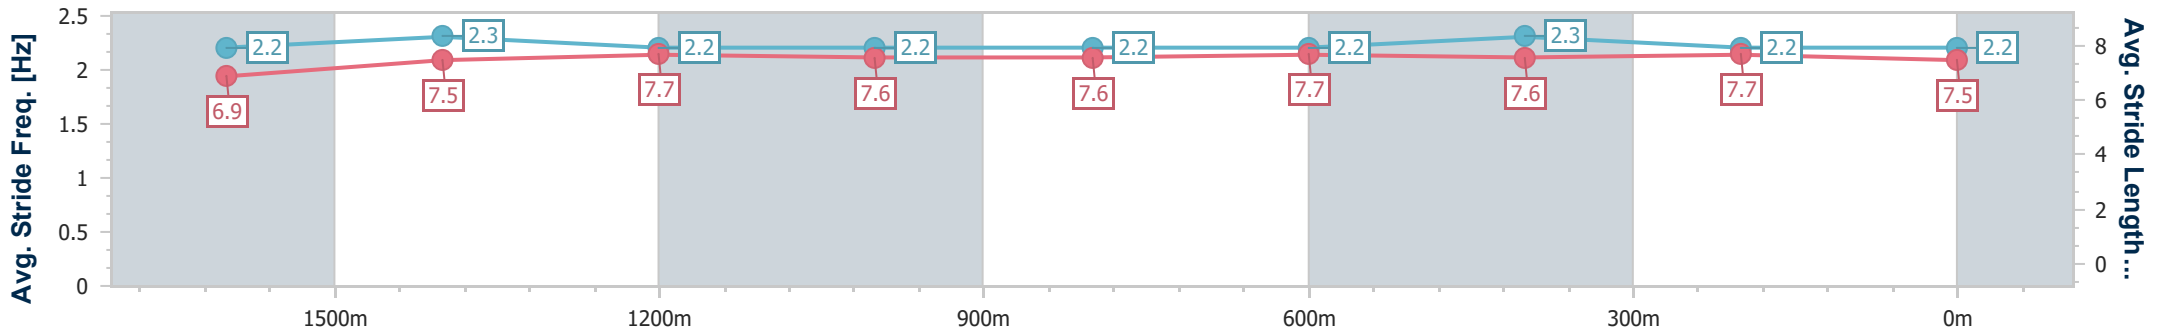

Eagle Farm QLD Professional

Race 3: SKY RACING BENCHMARK 65 Handicap - 1835m

13 December 2023 - 14:48

Track Rating: Good 4, Weather: Fine, Rail Position: +7m Entire

BRISBANE RACING CLUB

Section	Overall	1600m	1400m	1200m	1000m	800m	600m	400m	200m
Section Times	1:52.01 [6] (0:16.71)	1:35.30 [4] (0:11.86)	1:23.44 [5] (0:11.65)	1:11.79 [5] (0:12.28)	0:59.51 [5] (0:12.09)	0:47.42 [5] (0:11.84)	0:35.58 [5] (0:11.83)	0:23.75 [6] (0:11.58)	0:12.17 [5] (0:12.17)
Average Speed [km/h]	50.9	61.1	61.7	58.9	60.3	61.1	61.6	62.0	59.7
Top Speed [km/h]	60.4	62.1	63.6	59.5	62.2	62.2	64.0	64.0	60.6
Avg. Dist. to Rail [m]	2.5	1.9	3.0	2.7	2.3	1.4	2.1	5.1	6.2
Avg. Stride Freq. [Hz]	2.2	2.3	2.2	2.2	2.2	2.2	2.3	2.2	2.2
Avg. Stride Length [m]	6.9	7.5	7.7	7.6	7.6	7.7	7.6	7.7	7.5

- [ ] Ranking at each section and finish
- .-.- No data available at this section
- NA No data available

Horse/Jockey Name	Outburst
Final Rank	7
Fastest Section Time (Section)	0:11.54 (1400m)
Top Speed [km/h] (Section)	63.9 (1400m)
Race State	Finished