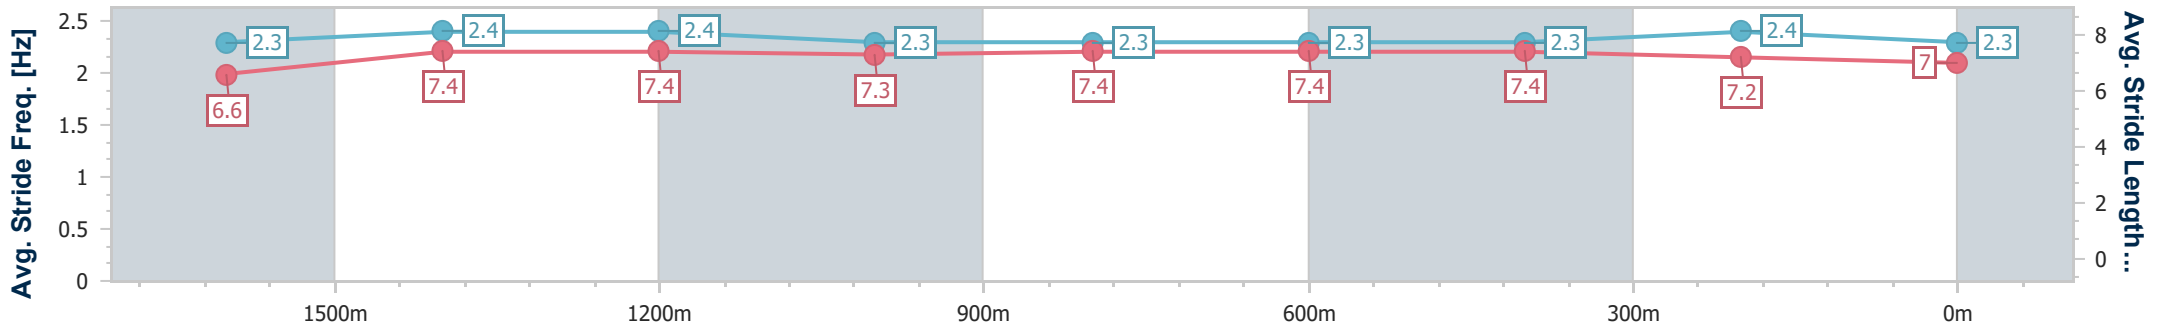

### Eagle Farm QLD Professional

Race 3: SKY RACING BENCHMARK 65 Handicap - 1835m

13 December 2023 - 14:48

Track Rating: Good 4, Weather: Fine, Rail Position: +7m Entire

BRISBANE RACING CLUB

Section	Overall	1600m	1400m	1200m	1000m	800m	600m	400m	200m
Section Times	1:51.75 [4] (0:16.69)	1:35.06 [3] (0:11.69)	1:23.37 [3] (0:11.41)	1:11.96 [2] (0:11.99)	0:59.97 [2] (0:12.21)	0:47.76 [2] (0:12.03)	0:35.73 [2] (0:11.81)	0:23.92 [2] (0:11.71)	0:12.21 [2] (0:12.21)
Average Speed [km/h]	51.6	62.9	63.1	60.4	60.3	61.2	61.7	61.4	59.4
Top Speed [km/h]	62.9	64.1	64.6	60.8	61.7	62.2	63.0	62.3	61.2
Avg. Dist. to Rail [m]	5.5	6.0	4.6	3.6	4.4	4.8	2.2	0.4	2.5
Avg. Stride Freq. [Hz]	2.3	2.4	2.4	2.3	2.3	2.3	2.3	2.4	2.3
Avg. Stride Length [m]	6.6	7.4	7.4	7.3	7.4	7.4	7.4	7.2	7.0