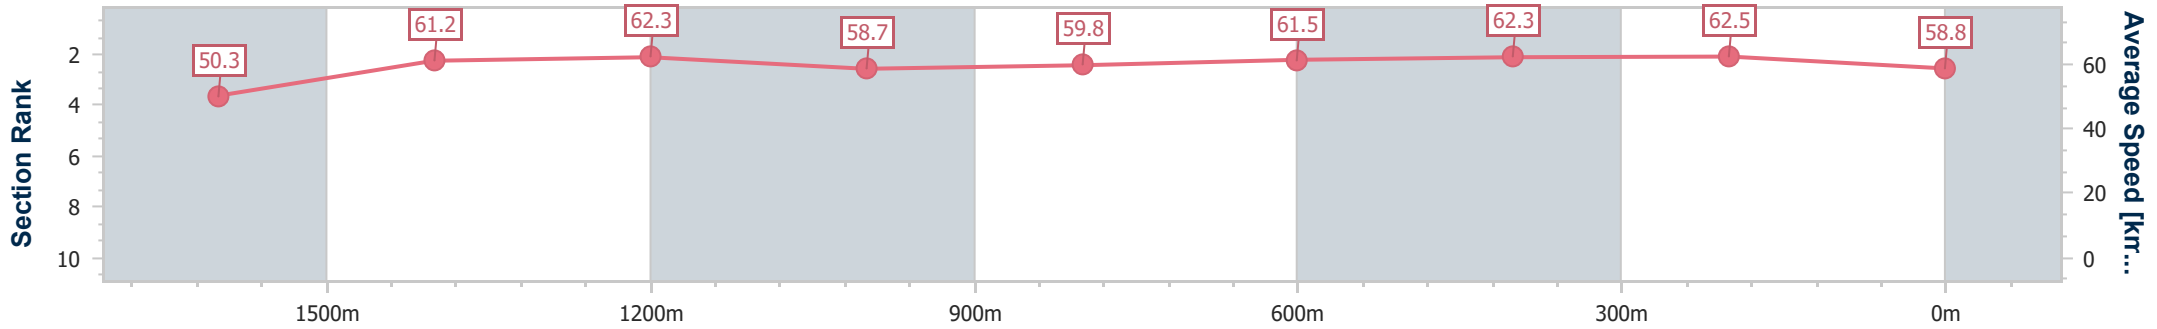

Eagle Farm QLD Professional

Race 3: SKY RACING BENCHMARK 65 Handicap - 1835m

13 December 2023 - 14:48

Track Rating: Good 4, Weather: Fine, Rail Position: +7m Entire

BRISBANE RACING CLUB

Section	Overall	1600m	1400m	1200m	1000m	800m	600m	400m	200m
Section Times	1:52.16 [8] (0:16.95)	1:35.21 [6] (0:11.92)	1:23.29 [6] (0:11.54)	1:11.75 [6] (0:12.34)	0:59.41 [6] (0:12.14)	0:47.27 [6] (0:11.79)	0:35.48 [6] (0:11.67)	0:23.81 [7] (0:11.53)	0:12.28 [6] (0:12.28)
Average Speed [km/h]	50.3	61.2	62.3	58.7	59.8	61.5	62.3	62.5	58.8
Top Speed [km/h]	60.3	63.2	64.5	59.5	62.5	62.5	64.2	64.4	60.8
Avg. Dist. to Rail [m]	2.7	2.8	3.0	2.9	2.1	0.9	2.7	5.4	6.9
Avg. Stride Freq. [Hz]	2.2	2.2	2.2	2.1	2.2	2.2	2.3	2.3	2.2
Avg. Stride Length [m]	6.9	7.7	7.8	7.6	7.6	7.8	7.7	7.7	7.4