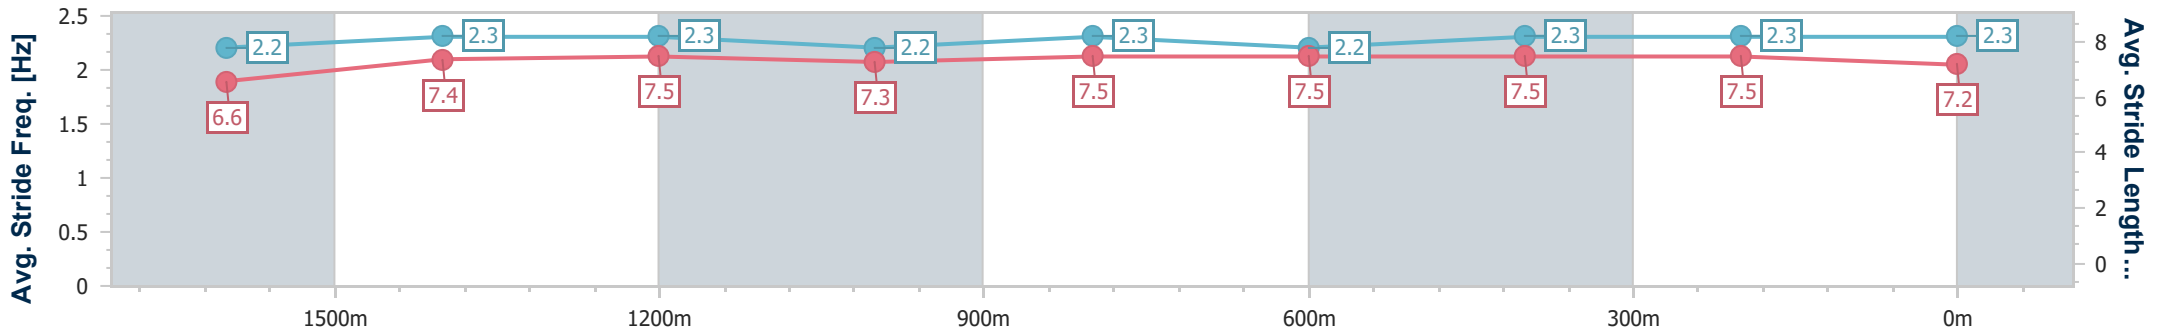

### Eagle Farm QLD Professional

Race 3: SKY RACING BENCHMARK 65 Handicap - 1835m

13 December 2023 - 14:48

Track Rating: Good 4, Weather: Fine, Rail Position: +7m Entire

BRISBANE RACING CLUB

Section	Overall	1600m	1400m	1200m	1000m	800m	600m	400m	200m
Section Times	1:51.68 [2] (0:17.38)	1:34.30 [8] (0:11.73)	1:22.57 [7] (0:11.65)	1:10.92 [8] (0:12.29)	0:58.63 [8] (0:11.91)	0:46.72 [7] (0:11.81)	0:34.91 [8] (0:11.43)	0:23.48 [5] (0:11.40)	0:12.08 [4] (0:12.08)
Average Speed [km/h]	48.7	61.7	62.0	58.4	60.6	60.9	62.7	63.4	59.9
Top Speed [km/h]	60.3	62.9	63.1	60.8	62.5	62.6	64.6	64.4	62.1
Avg. Dist. to Rail [m]	3.4	1.4	2.2	1.8	0.4	0.4	0.5	3.3	5.5
Avg. Stride Freq. [Hz]	2.2	2.3	2.3	2.2	2.3	2.2	2.3	2.3	2.3
Avg. Stride Length [m]	6.6	7.4	7.5	7.3	7.5	7.5	7.5	7.5	7.2