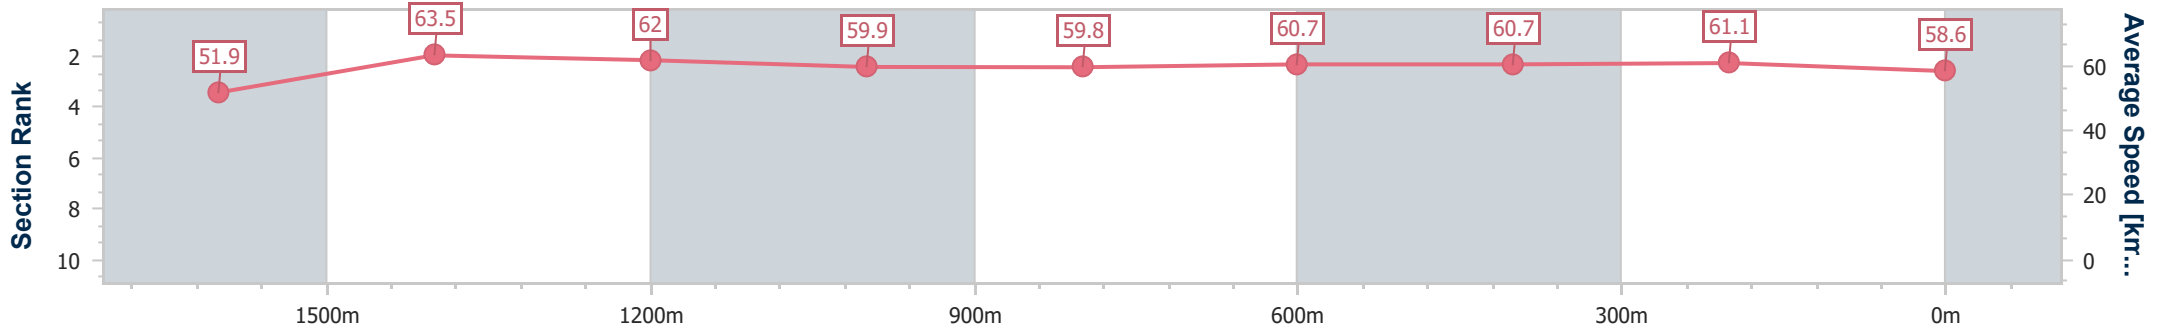

### Eagle Farm QLD Professional

Race 3: SKY RACING BENCHMARK 65 Handicap - 1835m

13 December 2023 - 14:48

Track Rating: Good 4, Weather: Fine, Rail Position: +7m Entire

BRISBANE RACING CLUB

Section	Overall	1600m	1400m	1200m	1000m	800m	600m	400m	200m
Section Times	1:51.71 [3] (0:16.59)	1:35.12 [2] (0:11.48)	1:23.64 [1] (0:11.61)	1:12.03 [1] (0:12.02)	1:00.01 [1] (0:12.10)	0:47.91 [1] (0:11.93)	0:35.98 [1] (0:11.83)	0:24.15 [1] (0:11.82)	0:12.33 [1] (0:12.33)
Average Speed [km/h]	51.9	63.5	62.0	59.9	59.8	60.7	60.7	61.1	58.6
Top Speed [km/h]	63.5	64.1	64.3	60.5	60.5	60.8	61.6	61.6	59.9
Avg. Dist. to Rail [m]	6.0	2.9	0.9	1.2	1.3	0.9	0.2	0.3	0.3
Avg. Stride Freq. [Hz]	2.2	2.2	2.2	2.2	2.2	2.2	2.2	2.3	2.2
Avg. Stride Length [m]	7.0	7.9	7.8	7.7	7.7	7.7	7.5	7.5	7.2