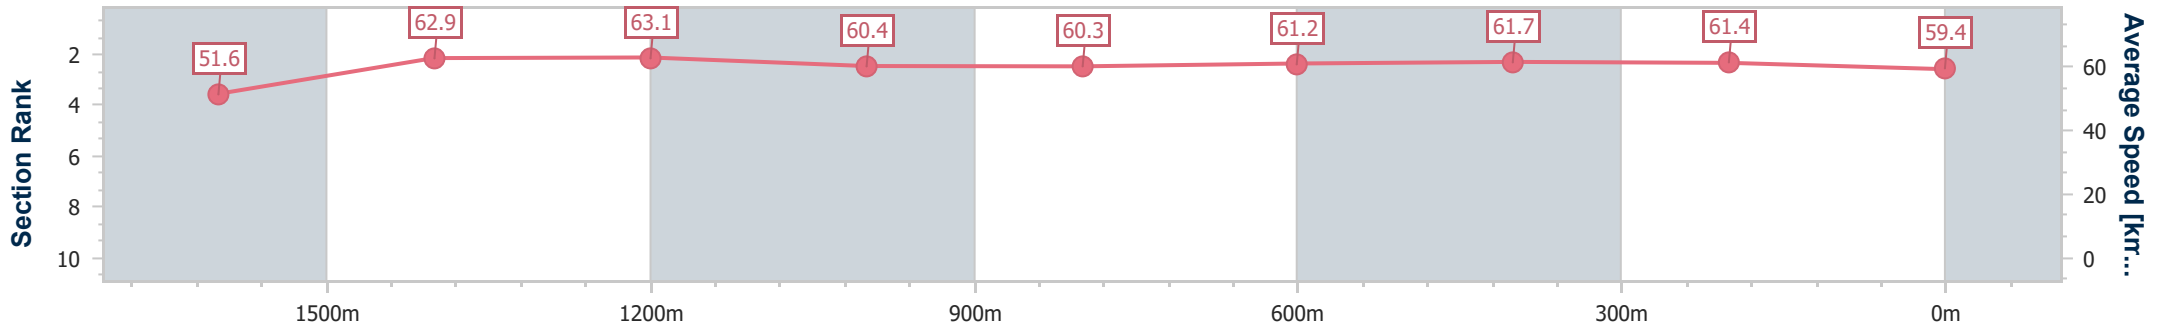

### Eagle Farm QLD Professional

Race 3: SKY RACING BENCHMARK 65 Handicap - 1835m

13 December 2023 - 14:48

Track Rating: Good 4, Weather: Fine, Rail Position: +7m Entire

BRISBANE RACING CLUB

Section	Overall	1600m	1400m	1200m	1000m	800m	600m	400m	200m
Section Times	1:51.75 [4] (0:16.69)	1:35.06 [3] (0:11.69)	1:23.37 [3] (0:11.41)	1:11.96 [2] (0:11.99)	0:59.97 [2] (0:12.21)	0:47.76 [2] (0:12.03)	0:35.73 [2] (0:11.81)	0:23.92 [2] (0:11.71)	0:12.21 [2] (0:12.21)
Average Speed [km/h]	51.6	62.9	63.1	60.4	60.3	61.2	61.7	61.4	59.4
Top Speed [km/h]	62.9	64.1	64.6	60.8	61.7	62.2	63.0	62.3	61.2
Avg. Dist. to Rail [m]	5.5	6.0	4.6	3.6	4.4	4.8	2.2	0.4	2.5
Avg. Stride Freq. [Hz]	2.3	2.4	2.4	2.3	2.3	2.3	2.3	2.4	2.3
Avg. Stride Length [m]	6.6	7.4	7.4	7.3	7.4	7.4	7.4	7.2	7.0