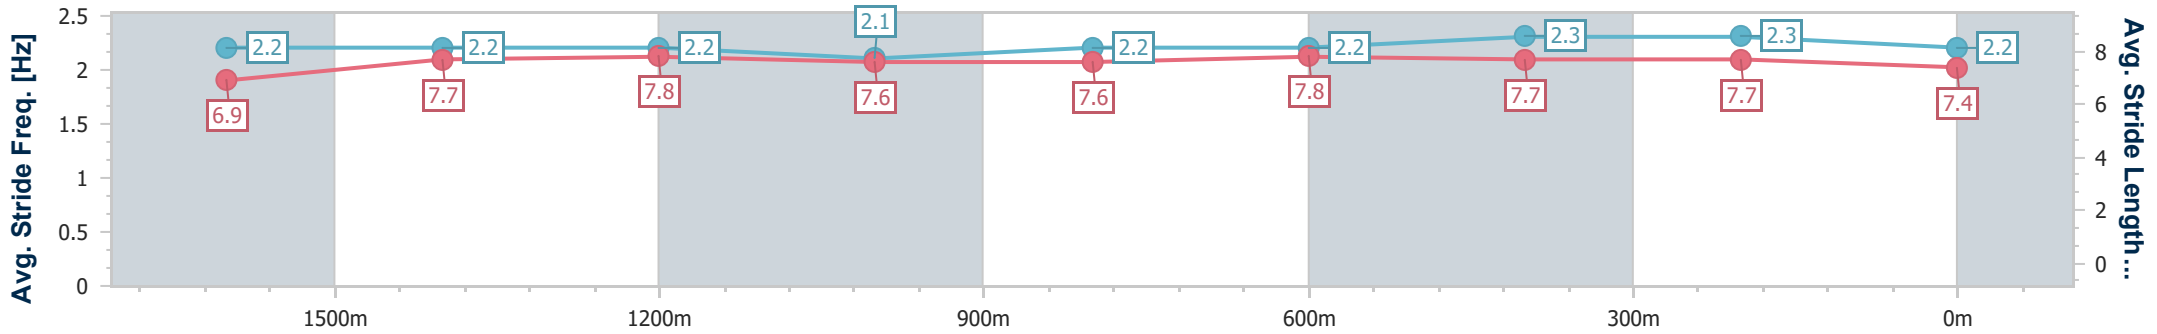

- [ ] Ranking at each section and finish
- .-.- No data available at this section
- NA No data available

Horse/Jockey Name	The Love Rocket
Final Rank	8
Fastest Section Time (Section)	0:11.53 (400m)
Top Speed [km/h] (Section)	64.5 (1400m)
Race State	Finished

Eagle Farm QLD Professional

Race 3: SKY RACING BENCHMARK 65 Handicap - 1835m

13 December 2023 - 14:48

Track Rating: Good 4, Weather: Fine, Rail Position: +7m Entire

BRISBANE RACING CLUB

Section	Overall	1600m	1400m	1200m	1000m	800m	600m	400m	200m
Section Times	1:52.16 [8] (0:16.95)	1:35.21 [6] (0:11.92)	1:23.29 [6] (0:11.54)	1:11.75 [6] (0:12.34)	0:59.41 [6] (0:12.14)	0:47.27 [6] (0:11.79)	0:35.48 [6] (0:11.67)	0:23.81 [7] (0:11.53)	0:12.28 [6] (0:12.28)
Average Speed [km/h]	50.3	61.2	62.3	58.7	59.8	61.5	62.3	62.5	58.8
Top Speed [km/h]	60.3	63.2	64.5	59.5	62.5	62.5	64.2	64.4	60.8
Avg. Dist. to Rail [m]	2.7	2.8	3.0	2.9	2.1	0.9	2.7	5.4	6.9
Avg. Stride Freq. [Hz]	2.2	2.2	2.2	2.1	2.2	2.2	2.3	2.3	2.2
Avg. Stride Length [m]	6.9	7.7	7.8	7.6	7.6	7.8	7.7	7.7	7.4