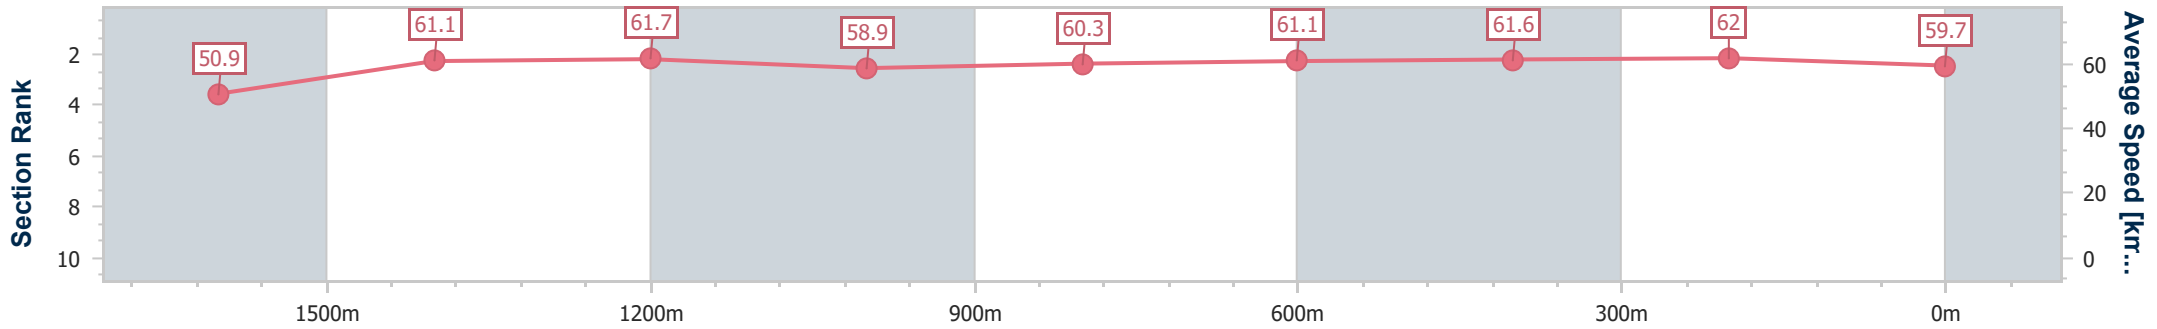

Eagle Farm QLD Professional

Race 3: SKY RACING BENCHMARK 65 Handicap - 1835m

13 December 2023 - 14:48

Track Rating: Good 4, Weather: Fine, Rail Position: +7m Entire

BRISBANE RACING CLUB

Section	Overall	1600m	1400m	1200m	1000m	800m	600m	400m	200m
Section Times	1:52.01 [6] (0:16.71)	1:35.30 [4] (0:11.86)	1:23.44 [5] (0:11.65)	1:11.79 [5] (0:12.28)	0:59.51 [5] (0:12.09)	0:47.42 [5] (0:11.84)	0:35.58 [5] (0:11.83)	0:23.75 [6] (0:11.58)	0:12.17 [5] (0:12.17)
Average Speed [km/h]	50.9	61.1	61.7	58.9	60.3	61.1	61.6	62.0	59.7
Top Speed [km/h]	60.4	62.1	63.6	59.5	62.2	62.2	64.0	64.0	60.6
Avg. Dist. to Rail [m]	2.5	1.9	3.0	2.7	2.3	1.4	2.1	5.1	6.2
Avg. Stride Freq. [Hz]	2.2	2.3	2.2	2.2	2.2	2.2	2.3	2.2	2.2
Avg. Stride Length [m]	6.9	7.5	7.7	7.6	7.6	7.7	7.6	7.7	7.5