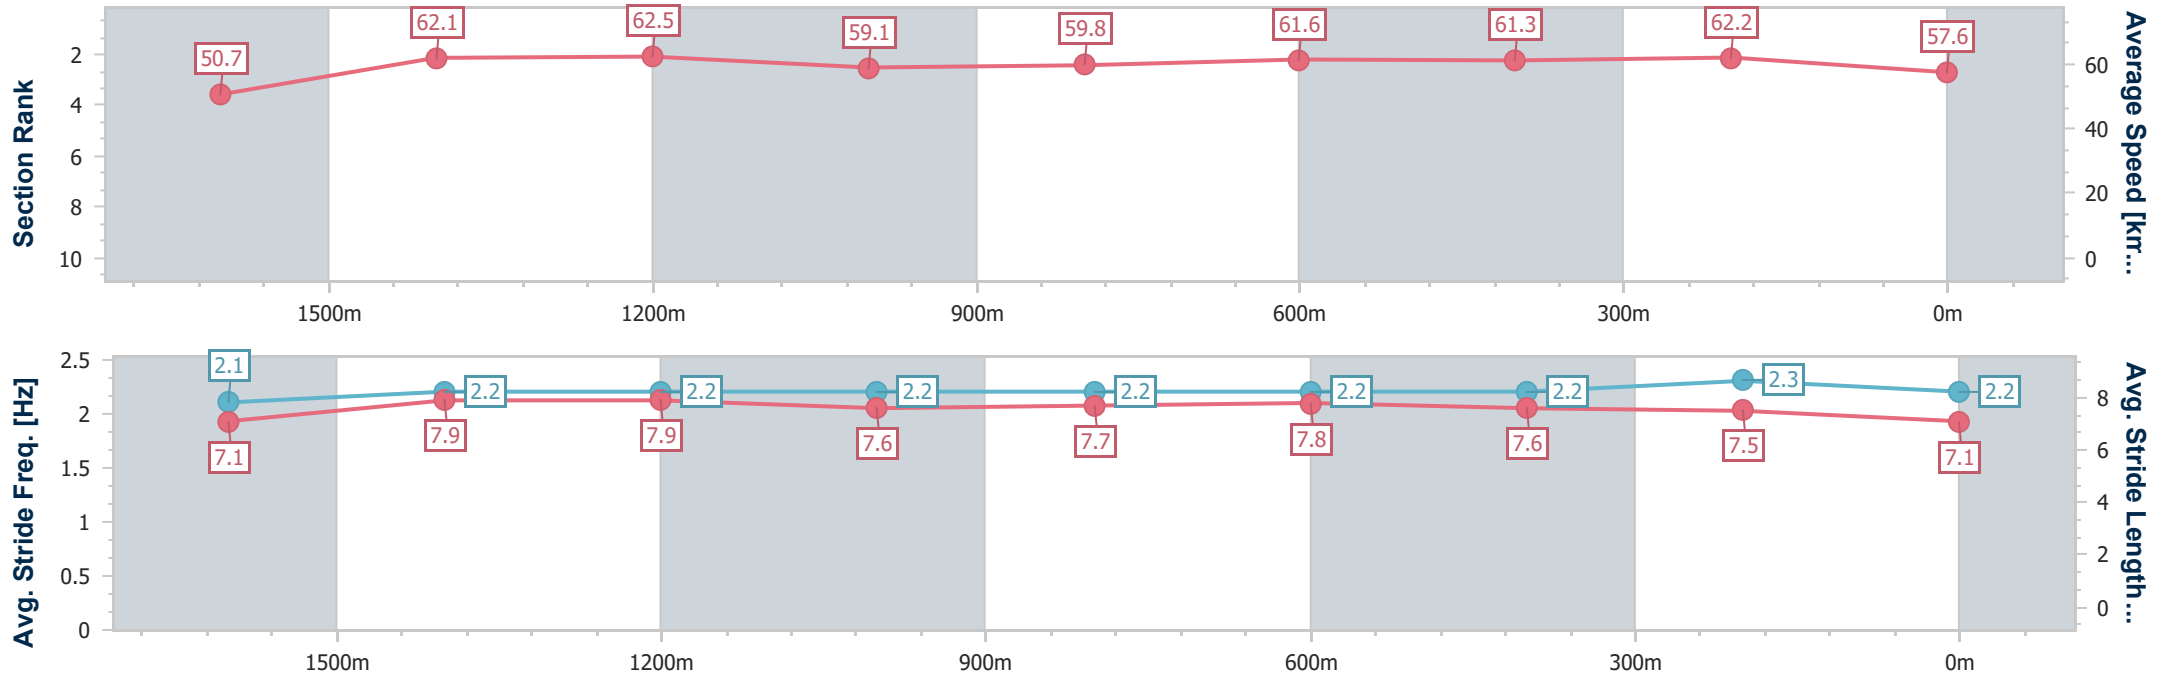

Eagle Farm QLD Professional

Race 3: SKY RACING BENCHMARK 65 Handicap - 1835m

13 December 2023 - 14:48

Track Rating: Good 4, Weather: Fine, Rail Position: +7m Entire

BRISBANE RACING CLUB

Section	Overall	1600m	1400m	1200m	1000m	800m	600m	400m	200m
Section Times	1:52.09 [7] (0:16.75)	1:35.34 [5] (0:11.69)	1:23.65 [4] (0:11.54)	1:12.11 [4] (0:12.17)	0:59.94 [3] (0:12.17)	0:47.77 [4] (0:11.83)	0:35.94 [3] (0:11.84)	0:24.10 [3] (0:11.58)	0:12.52 [3] (0:12.52)
Average Speed [km/h]	50.7	62.1	62.5	59.1	59.8	61.6	61.3	62.2	57.6
Top Speed [km/h]	60.8	63.4	63.9	60.0	61.0	62.7	63.2	63.4	60.5
Avg. Dist. to Rail [m]	2.5	1.7	1.5	2.2	2.2	2.2	2.2	2.2	3.2
Avg. Stride Freq. [Hz]	2.1	2.2	2.2	2.2	2.2	2.2	2.2	2.3	2.2
Avg. Stride Length [m]	7.1	7.9	7.9	7.6	7.7	7.8	7.6	7.5	7.1

- [ ] Ranking at each section and finish
- .-.- No data available at this section
- NA No data available

Horse/Jockey Name	The Love Rocket
Final Rank	8
Fastest Section Time (Section)	0:11.53 (400m)
Top Speed [km/h] (Section)	64.5 (1400m)
Race State	Finished