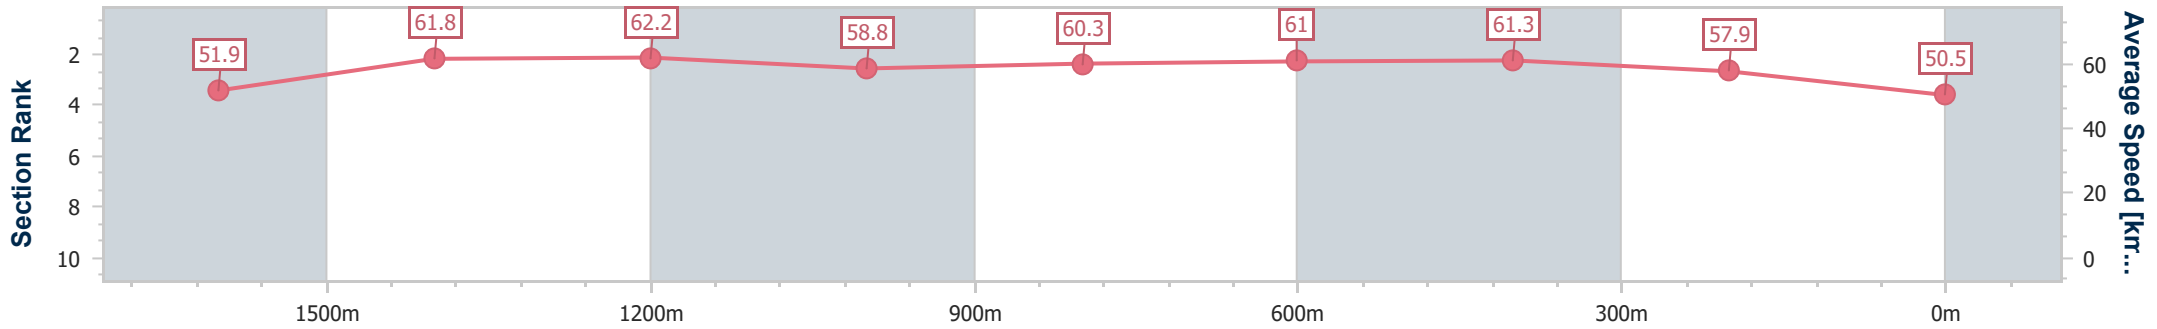

- [ ] Ranking at each section and finish
- .-.- No data available at this section
- NA No data available

Horse/Jockey Name	Time To Testify
Final Rank	10
Fastest Section Time (Section)	0:11.63 (1400m)
Top Speed [km/h] (Section)	63.7 (1400m)
Race State	Finished

Eagle Farm QLD Professional

Race 3: SKY RACING BENCHMARK 65 Handicap - 1835m

13 December 2023 - 14:48

Track Rating: Good 4, Weather: Fine, Rail Position: +7m Entire

BRISBANE RACING CLUB

Section	Overall	1600m	1400m	1200m	1000m	800m	600m	400m	200m
Section Times	1:54.99 [10] (0:16.54)	1:38.45 [1] (0:11.76)	1:26.69 [2] (0:11.63)	1:15.06 [3] (0:12.23)	1:02.83 [4] (0:12.10)	0:50.73 [3] (0:11.97)	0:38.76 [4] (0:11.94)	0:26.82 [4] (0:12.42)	0:14.40 [9] (0:14.40)
Average Speed [km/h]	51.9	61.8	62.2	58.8	60.3	61.0	61.3	57.9	50.5
Top Speed [km/h]	61.4	63.7	63.7	59.9	60.9	61.6	61.8	60.8	54.0
Avg. Dist. to Rail [m]	4.9	2.6	1.9	2.1	2.3	3.1	3.6	6.5	6.5
Avg. Stride Freq. [Hz]	2.3	2.4	2.3	2.3	2.3	2.3	2.4	2.3	2.1
Avg. Stride Length [m]	6.6	7.0	7.2	7.0	7.1	7.1	6.8	6.8	6.5