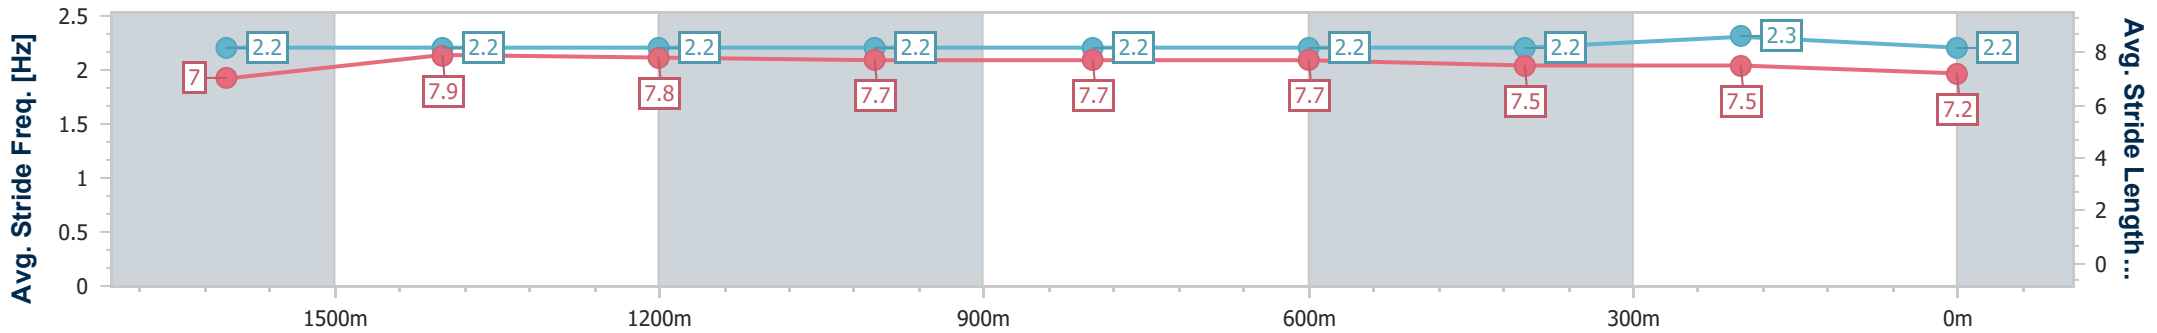

### Eagle Farm QLD Professional

Race 3: SKY RACING BENCHMARK 65 Handicap - 1835m

13 December 2023 - 14:48

Track Rating: Good 4, Weather: Fine, Rail Position: +7m Entire

BRISBANE RACING CLUB

Section	Overall	1600m	1400m	1200m	1000m	800m	600m	400m	200m
Section Times	1:51.71 [3] (0:16.59)	1:35.12 [2] (0:11.48)	1:23.64 [1] (0:11.61)	1:12.03 [1] (0:12.02)	1:00.01 [1] (0:12.10)	0:47.91 [1] (0:11.93)	0:35.98 [1] (0:11.83)	0:24.15 [1] (0:11.82)	0:12.33 [1] (0:12.33)
Average Speed [km/h]	51.9	63.5	62.0	59.9	59.8	60.7	60.7	61.1	58.6
Top Speed [km/h]	63.5	64.1	64.3	60.5	60.5	60.8	61.6	61.6	59.9
Avg. Dist. to Rail [m]	6.0	2.9	0.9	1.2	1.3	0.9	0.2	0.3	0.3
Avg. Stride Freq. [Hz]	2.2	2.2	2.2	2.2	2.2	2.2	2.2	2.3	2.2
Avg. Stride Length [m]	7.0	7.9	7.8	7.7	7.7	7.7	7.5	7.5	7.2