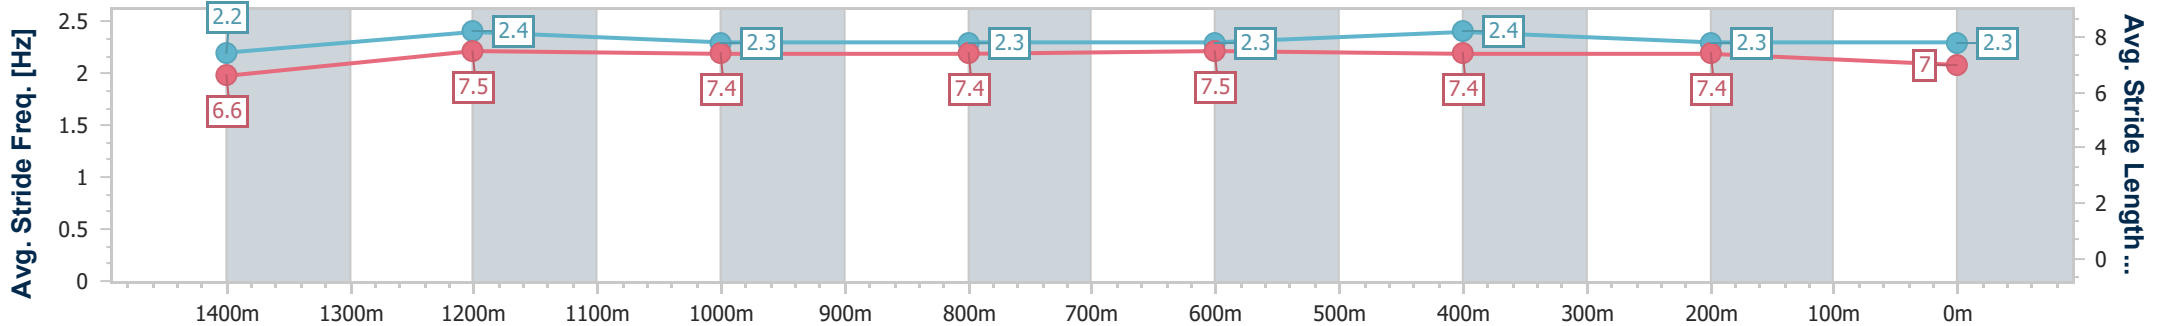

Horse/Jockey Name	A Certain Maybe
Final Rank	3
Fastest Section Time (Section)	0:11.23 (1400m)
Top Speed [km/h] (Section)	66.7 (1400m)
Race State	Finished

Eagle Farm QLD Professional
Race 2: BRC CHRISTMAS CAROLS 16 DECEMBER Class 1
Handicap - 1600m
13 December 2023 - 14:11
Track Rating: Good 4, Weather: Fine, Rail Position: +7m Entire

BRISBANE
RACING CLUB

Section	Overall	1400m	1200m	1000m	800m	600m	400m	200m
Section Times	1:35.99 [3] (0:13.80)	1:22.19 [4] (0:11.23)	1:10.96 [4] (0:11.78)	0:59.18 [5] (0:11.82)	0:47.36 [4] (0:11.79)	0:35.57 [4] (0:11.44)	0:24.13 [4] (0:11.56)	0:12.57 [5] (0:12.57)
Average Speed [km/h]	52.1	64.3	61.3	61.5	61.6	62.8	62.3	57.2
Top Speed [km/h]	66.0	66.7	62.4	62.9	62.8	63.5	63.7	60.4
Avg. Dist. to Rail [m]	6.9	1.4	2.3	2.5	1.5	0.4	0.5	0.4
Avg. Stride Freq. [Hz]	2.2	2.4	2.3	2.3	2.3	2.4	2.3	2.3
Avg. Stride Length [m]	6.6	7.5	7.4	7.4	7.5	7.4	7.4	7.0

- [ ] Ranking at each section and finish
- -.-.- No data available at this section
- NA No data available