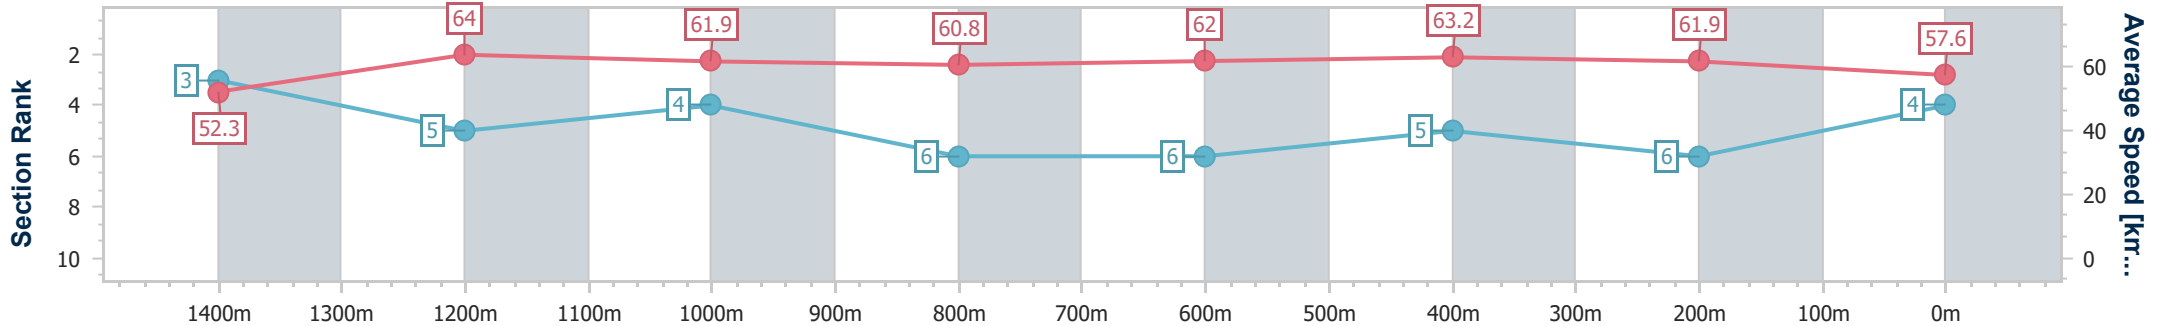

Horse/Jockey Name	Victoria Roc
Final Rank	4
Fastest Section Time (Section)	0:11.32 (1400m)
Top Speed [km/h] (Section)	65.3 (1400m)
Race State	Finished

Eagle Farm QLD Professional
Race 2: BRC CHRISTMAS CAROLS 16 DECEMBER Class 1
Handicap - 1600m
13 December 2023 - 14:11
Track Rating: Good 4, Weather: Fine, Rail Position: +7m Entire

BRISBANE
RACING CLUB

Section	Overall	1400m	1200m	1000m	800m	600m	400m	200m
Section Times	1:36.02 [4] (0:13.77)	1:22.25 [3] (0:11.32)	1:10.93 [5] (0:11.65)	0:59.28 [4] (0:12.06)	0:47.22 [6] (0:11.74)	0:35.48 [6] (0:11.38)	0:24.10 [5] (0:11.62)	0:12.48 [6] (0:12.48)
Average Speed [km/h]	52.3	64.0	61.9	60.8	62.0	63.2	61.9	57.6
Top Speed [km/h]	65.2	65.3	63.0	62.7	62.9	63.9	63.2	60.6
Avg. Dist. to Rail [m]	7.2	2.4	3.5	3.9	1.8	0.3	0.8	3.2
Avg. Stride Freq. [Hz]	2.2	2.2	2.2	2.1	2.2	2.2	2.2	2.2
Avg. Stride Length [m]	6.8	8.1	8.0	8.0	8.0	8.0	7.7	7.3

- [ ] Ranking at each section and finish
- -.-.- No data available at this section
- NA No data available