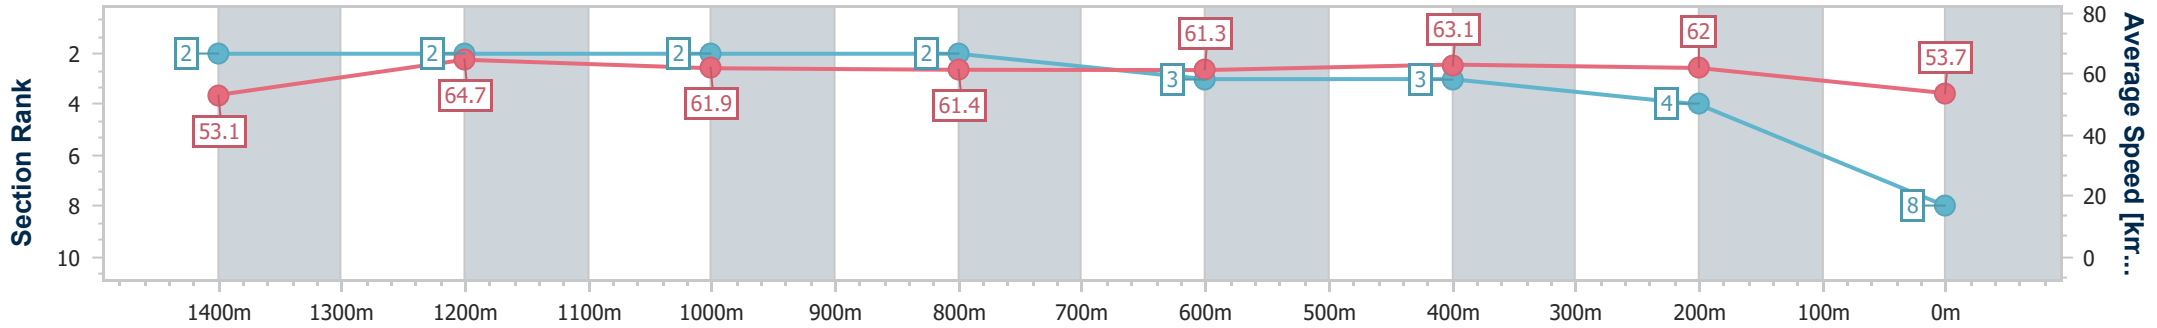

Horse/Jockey Name	Mighty Judd
Final Rank	8
Fastest Section Time (Section)	0:11.17 (1400m)
Top Speed [km/h] (Section)	67.7 (1400m)
Race State	Finished

Eagle Farm QLD Professional
Race 2: BRC CHRISTMAS CAROLS 16 DECEMBER Class 1
Handicap - 1600m
13 December 2023 - 14:11
Track Rating: Good 4, Weather: Fine, Rail Position: +7m Entire

BRISBANE
RACING CLUB

Section	Overall	1400m	1200m	1000m	800m	600m	400m	200m
Section Times	1:36.80 [8] (0:13.63)	1:23.17 [2] (0:11.17)	1:12.00 [2] (0:11.64)	1:00.36 [2] (0:11.98)	0:48.38 [2] (0:11.91)	0:36.47 [3] (0:11.48)	0:24.99 [3] (0:11.60)	0:13.39 [4] (0:13.39)
Average Speed [km/h]	53.1	64.7	61.9	61.4	61.3	63.1	62.0	53.7
Top Speed [km/h]	66.8	67.7	62.5	62.1	62.4	64.7	64.8	59.4
Avg. Dist. to Rail [m]	11.2	3.9	3.6	4.1	3.1	1.3	1.7	2.7
Avg. Stride Freq. [Hz]	2.2	2.2	2.2	2.1	2.1	2.2	2.2	2.1
Avg. Stride Length [m]	6.8	8.2	7.9	8.0	7.9	7.9	7.7	7.2

- [ ] Ranking at each section and finish
- -.-.- No data available at this section
- NA No data available