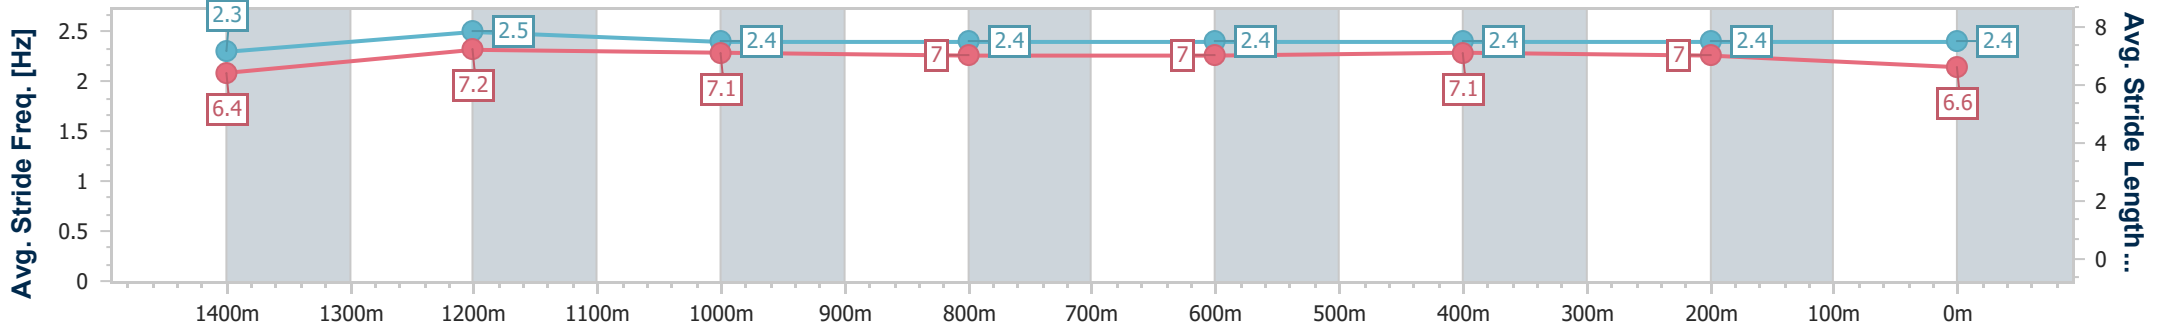

Horse/Jockey Name	Super Duck
Final Rank	5
Fastest Section Time (Section)	0:11.07 (1400m)
Top Speed [km/h] (Section)	67.0 (Overall)
Race State	Finished

Eagle Farm QLD Professional
Race 2: BRC CHRISTMAS CAROLS 16 DECEMBER Class 1
Handicap - 1600m
13 December 2023 - 14:11
Track Rating: Good 4, Weather: Fine, Rail Position: +7m Entire

BRISBANE
RACING CLUB

Section	Overall	1400m	1200m	1000m	800m	600m	400m	200m
Section Times	1:36.06 [5] (0:13.54)	1:22.52 [1] (0:11.07)	1:11.45 [1] (0:11.61)	0:59.84 [1] (0:11.99)	0:47.85 [1] (0:11.86)	0:35.99 [1] (0:11.49)	0:24.50 [1] (0:11.73)	0:12.77 [1] (0:12.77)
Average Speed [km/h]	53.4	65.2	62.1	60.7	61.3	62.8	61.2	56.4
Top Speed [km/h]	67.0	66.8	63.0	62.3	61.8	63.2	63.4	58.7
Avg. Dist. to Rail [m]	8.3	1.4	1.8	2.7	1.7	0.2	0.3	1.7
Avg. Stride Freq. [Hz]	2.3	2.5	2.4	2.4	2.4	2.4	2.4	2.4
Avg. Stride Length [m]	6.4	7.2	7.1	7.0	7.0	7.1	7.0	6.6

- [ ] Ranking at each section and finish
- -.-.- No data available at this section
- NA No data available