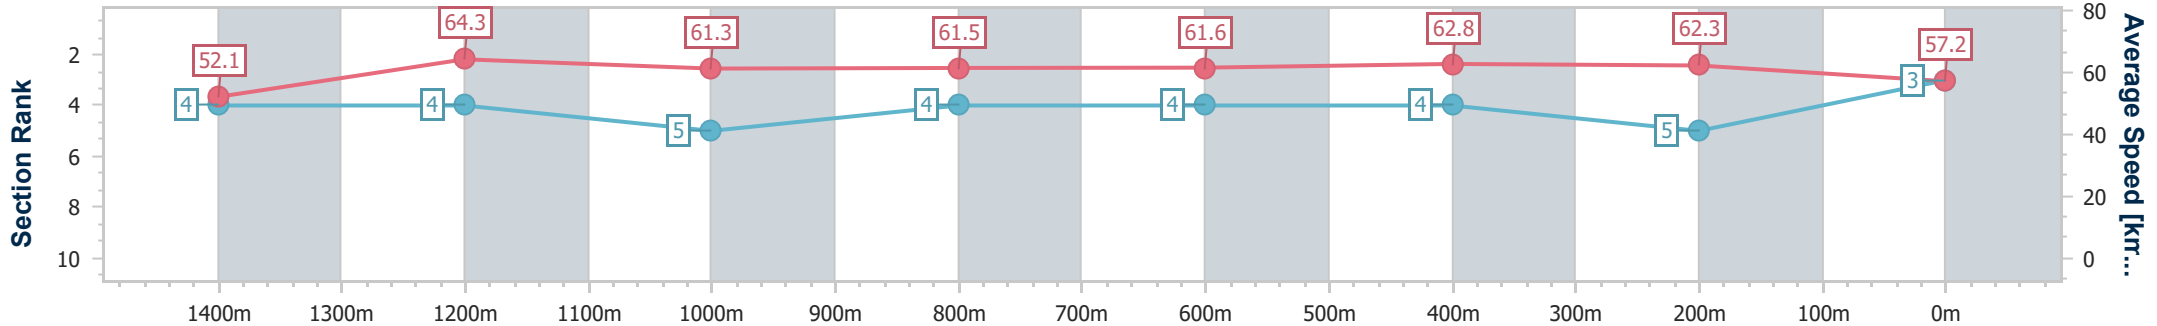

Horse/Jockey Name	A Certain Maybe
Final Rank	3
Fastest Section Time (Section)	0:11.23 (1400m)
Top Speed [km/h] (Section)	66.7 (1400m)
Race State	Finished

Eagle Farm QLD Professional
Race 2: BRC CHRISTMAS CAROLS 16 DECEMBER Class 1
Handicap - 1600m
13 December 2023 - 14:11
Track Rating: Good 4, Weather: Fine, Rail Position: +7m Entire

BRISBANE
RACING CLUB

Section	Overall	1400m	1200m	1000m	800m	600m	400m	200m
Section Times	1:35.99 [3] (0:13.80)	1:22.19 [4] (0:11.23)	1:10.96 [4] (0:11.78)	0:59.18 [5] (0:11.82)	0:47.36 [4] (0:11.79)	0:35.57 [4] (0:11.44)	0:24.13 [4] (0:11.56)	0:12.57 [5] (0:12.57)
Average Speed [km/h]	52.1	64.3	61.3	61.5	61.6	62.8	62.3	57.2
Top Speed [km/h]	66.0	66.7	62.4	62.9	62.8	63.5	63.7	60.4
Avg. Dist. to Rail [m]	6.9	1.4	2.3	2.5	1.5	0.4	0.5	0.4
Avg. Stride Freq. [Hz]	2.2	2.4	2.3	2.3	2.3	2.4	2.3	2.3
Avg. Stride Length [m]	6.6	7.5	7.4	7.4	7.5	7.4	7.4	7.0

- [ ] Ranking at each section and finish
- -.-.- No data available at this section
- NA No data available