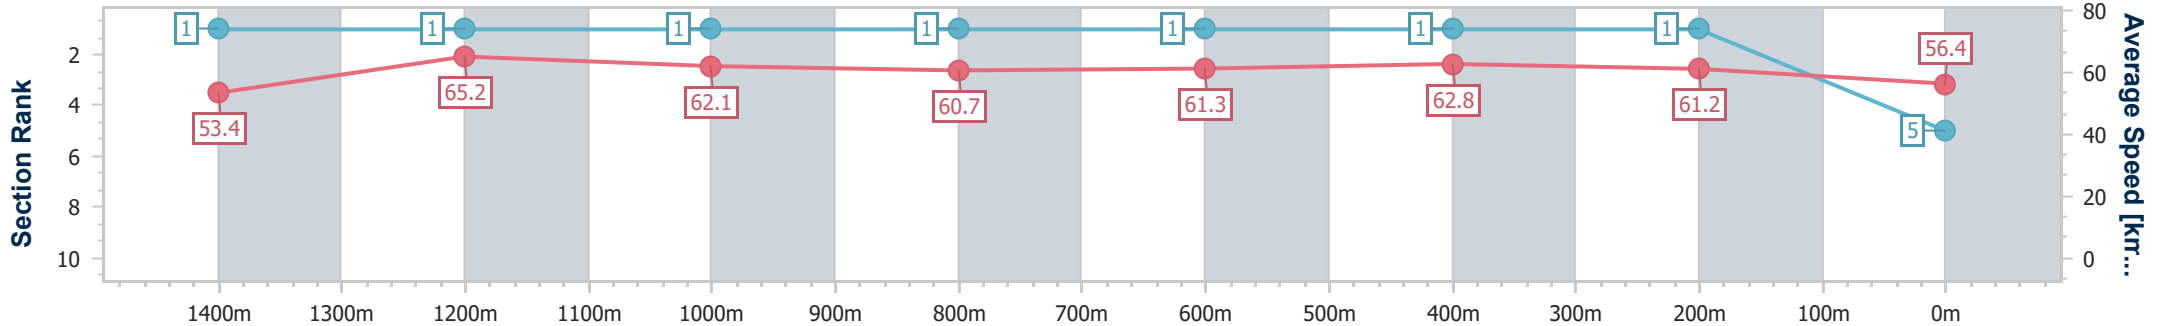

Horse/Jockey Name	Super Duck
Final Rank	5
Fastest Section Time (Section)	0:11.07 (1400m)
Top Speed [km/h] (Section)	67.0 (Overall)
Race State	Finished

Eagle Farm QLD Professional
Race 2: BRC CHRISTMAS CAROLS 16 DECEMBER Class 1
Handicap - 1600m
13 December 2023 - 14:11
Track Rating: Good 4, Weather: Fine, Rail Position: +7m Entire

BRISBANE
RACING CLUB

Section	Overall	1400m	1200m	1000m	800m	600m	400m	200m
Section Times	1:36.06 [5] (0:13.54)	1:22.52 [1] (0:11.07)	1:11.45 [1] (0:11.61)	0:59.84 [1] (0:11.99)	0:47.85 [1] (0:11.86)	0:35.99 [1] (0:11.49)	0:24.50 [1] (0:11.73)	0:12.77 [1] (0:12.77)
Average Speed [km/h]	53.4	65.2	62.1	60.7	61.3	62.8	61.2	56.4
Top Speed [km/h]	67.0	66.8	63.0	62.3	61.8	63.2	63.4	58.7
Avg. Dist. to Rail [m]	8.3	1.4	1.8	2.7	1.7	0.2	0.3	1.7
Avg. Stride Freq. [Hz]	2.3	2.5	2.4	2.4	2.4	2.4	2.4	2.4
Avg. Stride Length [m]	6.4	7.2	7.1	7.0	7.0	7.1	7.0	6.6

- [ ] Ranking at each section and finish
- -.-.- No data available at this section
- NA No data available