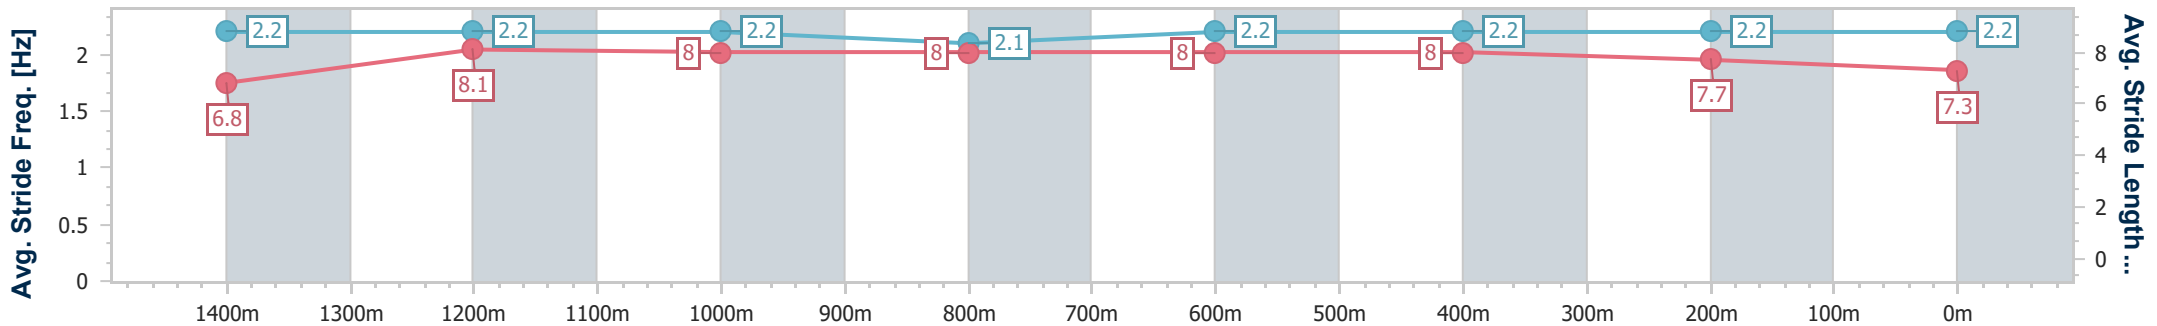

Horse/Jockey Name	Victoria Roc
Final Rank	4
Fastest Section Time (Section)	0:11.32 (1400m)
Top Speed [km/h] (Section)	65.3 (1400m)
Race State	Finished

Eagle Farm QLD Professional
Race 2: BRC CHRISTMAS CAROLS 16 DECEMBER Class 1
Handicap - 1600m
13 December 2023 - 14:11
Track Rating: Good 4, Weather: Fine, Rail Position: +7m Entire

BRISBANE
RACING CLUB

Section	Overall	1400m	1200m	1000m	800m	600m	400m	200m
Section Times	1:36.02 [4] (0:13.77)	1:22.25 [3] (0:11.32)	1:10.93 [5] (0:11.65)	0:59.28 [4] (0:12.06)	0:47.22 [6] (0:11.74)	0:35.48 [6] (0:11.38)	0:24.10 [5] (0:11.62)	0:12.48 [6] (0:12.48)
Average Speed [km/h]	52.3	64.0	61.9	60.8	62.0	63.2	61.9	57.6
Top Speed [km/h]	65.2	65.3	63.0	62.7	62.9	63.9	63.2	60.6
Avg. Dist. to Rail [m]	7.2	2.4	3.5	3.9	1.8	0.3	0.8	3.2
Avg. Stride Freq. [Hz]	2.2	2.2	2.2	2.1	2.2	2.2	2.2	2.2
Avg. Stride Length [m]	6.8	8.1	8.0	8.0	8.0	8.0	7.7	7.3

- [ ] Ranking at each section and finish
- -.-.- No data available at this section
- NA No data available