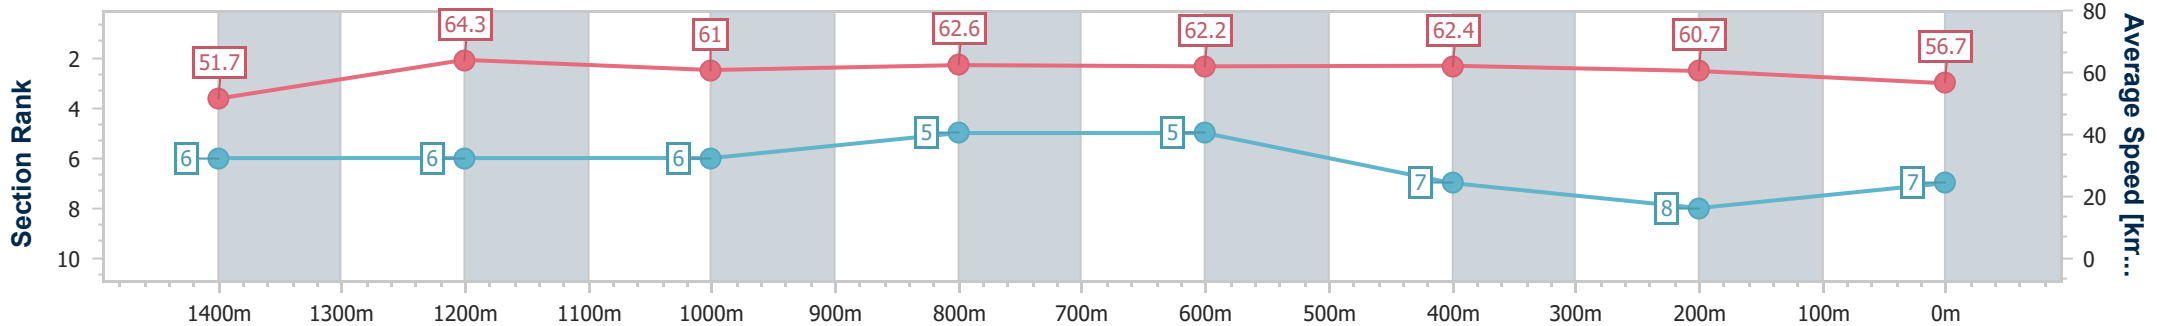

Horse/Jockey Name	Cygnnet River
Final Rank	7
Fastest Section Time (Section)	0:11.23 (1400m)
Top Speed [km/h] (Section)	66.4 (1400m)
Race State	Finished

Eagle Farm QLD Professional
Race 2: BRC CHRISTMAS CAROLS 16 DECEMBER Class 1
Handicap - 1600m
13 December 2023 - 14:11
Track Rating: Good 4, Weather: Fine, Rail Position: +7m Entire

BRISBANE
RACING CLUB

Section	Overall	1400m	1200m	1000m	800m	600m	400m	200m
Section Times	1:36.75 [7] (0:14.00)	1:22.75 [6] (0:11.23)	1:11.52 [6] (0:11.83)	0:59.69 [6] (0:11.69)	0:48.00 [5] (0:11.74)	0:36.26 [5] (0:11.70)	0:24.56 [7] (0:11.86)	0:12.70 [8] (0:12.70)
Average Speed [km/h]	51.7	64.3	61.0	62.6	62.2	62.4	60.7	56.7
Top Speed [km/h]	65.9	66.4	62.3	63.3	63.2	63.0	61.7	58.9
Avg. Dist. to Rail [m]	9.2	3.0	3.1	3.6	3.5	2.1	1.9	3.1
Avg. Stride Freq. [Hz]	2.3	2.4	2.3	2.4	2.4	2.4	2.4	2.3
Avg. Stride Length [m]	6.4	7.4	7.3	7.4	7.3	7.3	7.1	6.9

- [ ] Ranking at each section and finish
- -.-.- No data available at this section
- NA No data available