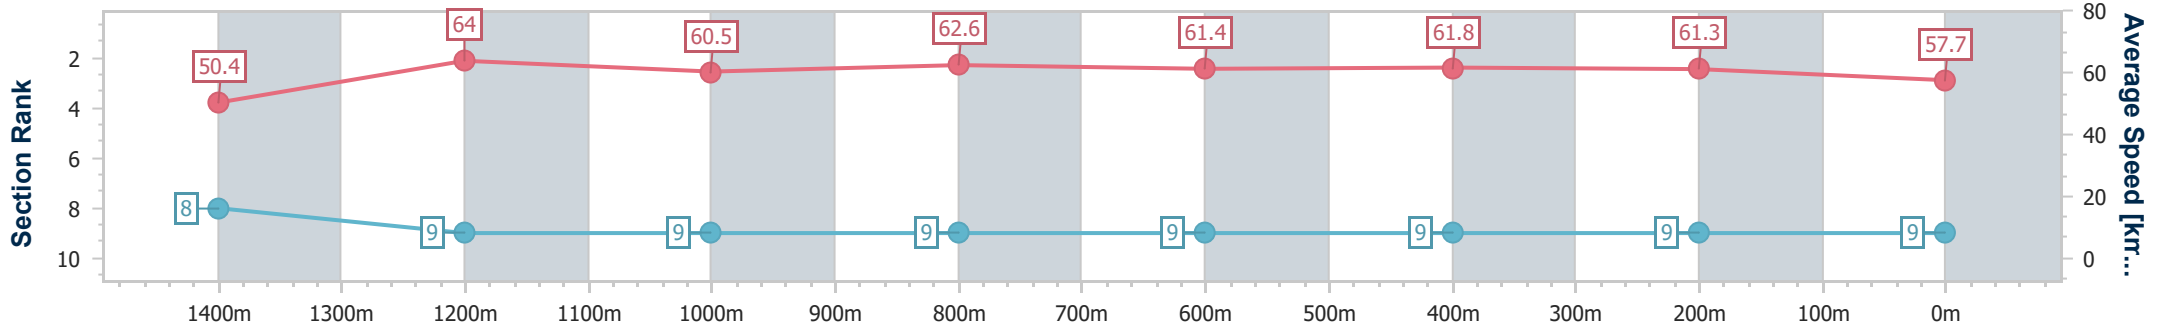

Horse/Jockey Name	End Of Month
Final Rank	9
Fastest Section Time (Section)	0:11.28 (1400m)
Top Speed [km/h] (Section)	66.0 (1400m)
Race State	Finished

Eagle Farm QLD Professional
Race 2: BRC CHRISTMAS CAROLS 16 DECEMBER Class 1
Handicap - 1600m
13 December 2023 - 14:11
Track Rating: Good 4, Weather: Fine, Rail Position: +7m Entire

BRISBANE
RACING CLUB

Section	Overall	1400m	1200m	1000m	800m	600m	400m	200m
Section Times	1:36.89 [9] (0:14.35)	1:22.54 [8] (0:11.28)	1:11.26 [9] (0:11.88)	0:59.38 [9] (0:11.67)	0:47.71 [9] (0:11.79)	0:35.92 [9] (0:11.67)	0:24.25 [9] (0:11.76)	0:12.49 [9] (0:12.49)
Average Speed [km/h]	50.4	64.0	60.5	62.6	61.4	61.8	61.3	57.7
Top Speed [km/h]	65.4	66.0	62.6	63.9	63.0	63.1	61.9	59.7
Avg. Dist. to Rail [m]	9.5	2.5	2.8	2.7	1.2	0.3	1.9	2.7
Avg. Stride Freq. [Hz]	2.3	2.4	2.3	2.3	2.3	2.3	2.3	2.3
Avg. Stride Length [m]	6.2	7.4	7.3	7.5	7.4	7.3	7.3	7.0

- [ ] Ranking at each section and finish
- -.-.- No data available at this section
- NA No data available