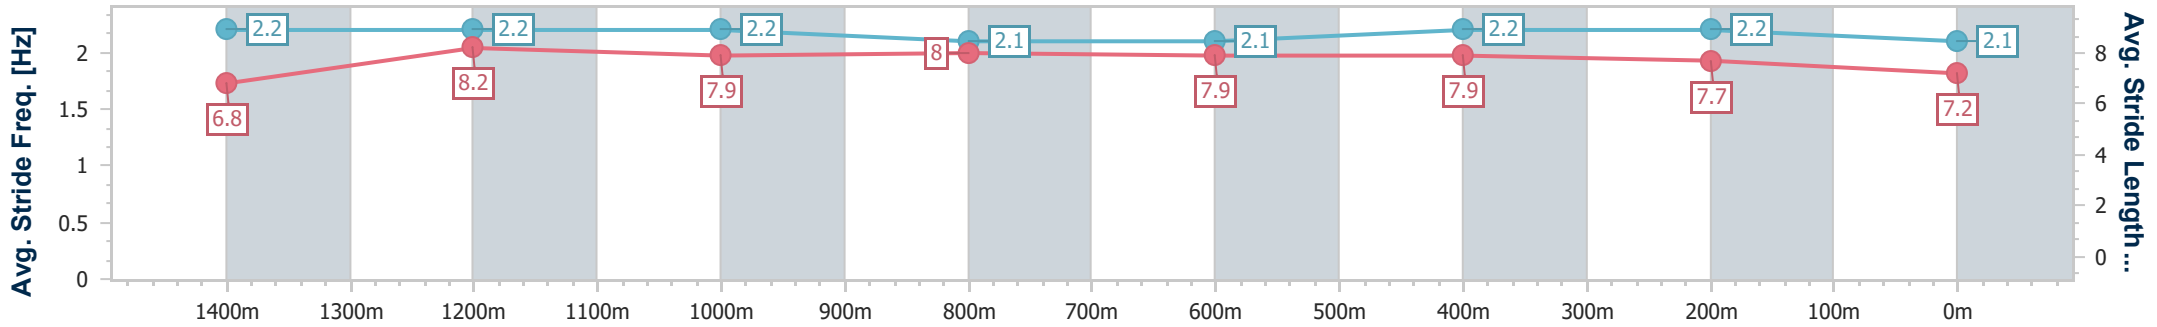

Horse/Jockey Name	Mighty Judd
Final Rank	8
Fastest Section Time (Section)	0:11.17 (1400m)
Top Speed [km/h] (Section)	67.7 (1400m)
Race State	Finished

Eagle Farm QLD Professional
Race 2: BRC CHRISTMAS CAROLS 16 DECEMBER Class 1
Handicap - 1600m
13 December 2023 - 14:11
Track Rating: Good 4, Weather: Fine, Rail Position: +7m Entire

BRISBANE
RACING CLUB

Section	Overall	1400m	1200m	1000m	800m	600m	400m	200m
Section Times	1:36.80 [8] (0:13.63)	1:23.17 [2] (0:11.17)	1:12.00 [2] (0:11.64)	1:00.36 [2] (0:11.98)	0:48.38 [2] (0:11.91)	0:36.47 [3] (0:11.48)	0:24.99 [3] (0:11.60)	0:13.39 [4] (0:13.39)
Average Speed [km/h]	53.1	64.7	61.9	61.4	61.3	63.1	62.0	53.7
Top Speed [km/h]	66.8	67.7	62.5	62.1	62.4	64.7	64.8	59.4
Avg. Dist. to Rail [m]	11.2	3.9	3.6	4.1	3.1	1.3	1.7	2.7
Avg. Stride Freq. [Hz]	2.2	2.2	2.2	2.1	2.1	2.2	2.2	2.1
Avg. Stride Length [m]	6.8	8.2	7.9	8.0	7.9	7.9	7.7	7.2

- [ ] Ranking at each section and finish
- -.-.- No data available at this section
- NA No data available