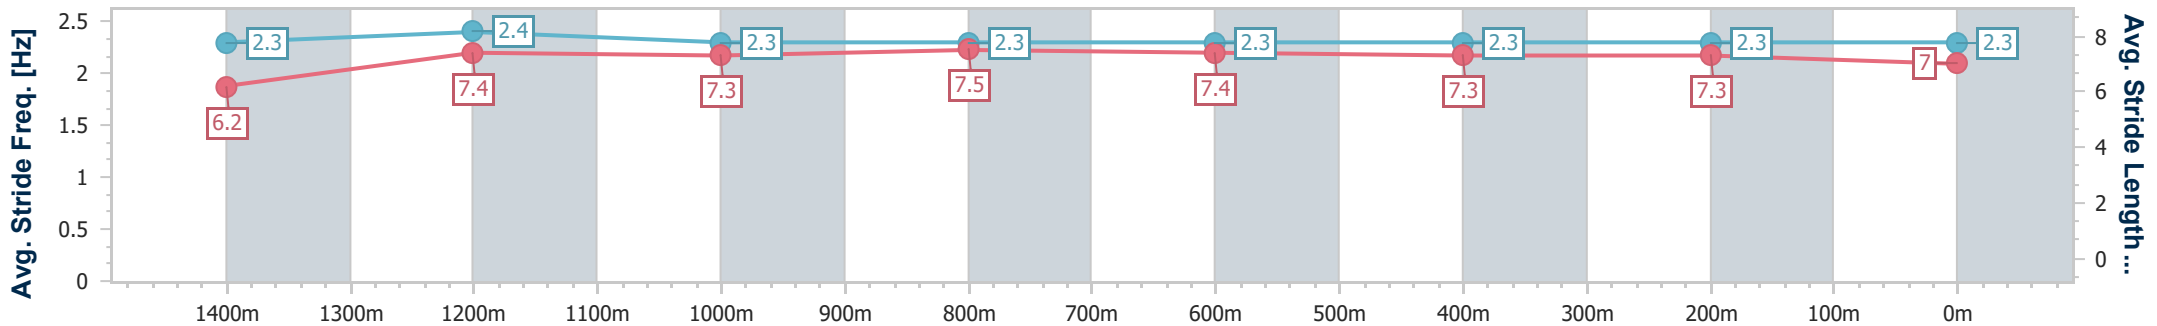

Horse/Jockey Name	End Of Month
Final Rank	9
Fastest Section Time (Section)	0:11.28 (1400m)
Top Speed [km/h] (Section)	66.0 (1400m)
Race State	Finished

Eagle Farm QLD Professional
Race 2: BRC CHRISTMAS CAROLS 16 DECEMBER Class 1
Handicap - 1600m
13 December 2023 - 14:11
Track Rating: Good 4, Weather: Fine, Rail Position: +7m Entire

BRISBANE
RACING CLUB

Section	Overall	1400m	1200m	1000m	800m	600m	400m	200m
Section Times	1:36.89 [9] (0:14.35)	1:22.54 [8] (0:11.28)	1:11.26 [9] (0:11.88)	0:59.38 [9] (0:11.67)	0:47.71 [9] (0:11.79)	0:35.92 [9] (0:11.67)	0:24.25 [9] (0:11.76)	0:12.49 [9] (0:12.49)
Average Speed [km/h]	50.4	64.0	60.5	62.6	61.4	61.8	61.3	57.7
Top Speed [km/h]	65.4	66.0	62.6	63.9	63.0	63.1	61.9	59.7
Avg. Dist. to Rail [m]	9.5	2.5	2.8	2.7	1.2	0.3	1.9	2.7
Avg. Stride Freq. [Hz]	2.3	2.4	2.3	2.3	2.3	2.3	2.3	2.3
Avg. Stride Length [m]	6.2	7.4	7.3	7.5	7.4	7.3	7.3	7.0

- [ ] Ranking at each section and finish
- -.-.- No data available at this section
- NA No data available