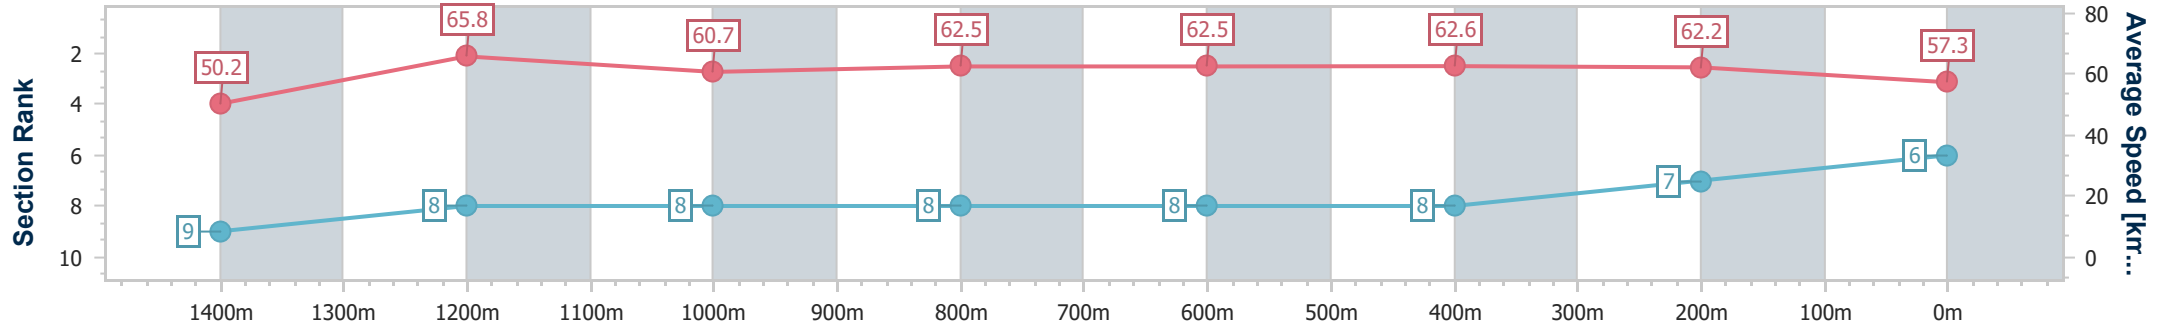

Horse/Jockey Name	Prosperina
Final Rank	6
Fastest Section Time (Section)	0:10.91 (1400m)
Top Speed [km/h] (Section)	67.4 (1400m)
Race State	Finished

Eagle Farm QLD Professional
Race 2: BRC CHRISTMAS CAROLS 16 DECEMBER Class 1
Handicap - 1600m
13 December 2023 - 14:11
Track Rating: Good 4, Weather: Fine, Rail Position: +7m Entire

BRISBANE
RACING CLUB

Section	Overall	1400m	1200m	1000m	800m	600m	400m	200m
Section Times	1:36.42 [6] (0:14.43)	1:21.99 [9] (0:10.91)	1:11.08 [8] (0:11.90)	0:59.18 [8] (0:11.78)	0:47.40 [8] (0:11.74)	0:35.66 [8] (0:11.57)	0:24.09 [8] (0:11.56)	0:12.53 [7] (0:12.53)
Average Speed [km/h]	50.2	65.8	60.7	62.5	62.5	62.6	62.2	57.3
Top Speed [km/h]	66.3	67.4	61.3	63.5	63.3	63.4	64.0	61.9
Avg. Dist. to Rail [m]	9.5	0.8	2.1	4.6	3.7	1.2	1.6	2.1
Avg. Stride Freq. [Hz]	2.2	2.5	2.3	2.4	2.3	2.3	2.3	2.3
Avg. Stride Length [m]	6.3	7.2	7.2	7.3	7.5	7.5	7.4	7.0

- [ ] Ranking at each section and finish
- -.-.- No data available at this section
- NA No data available