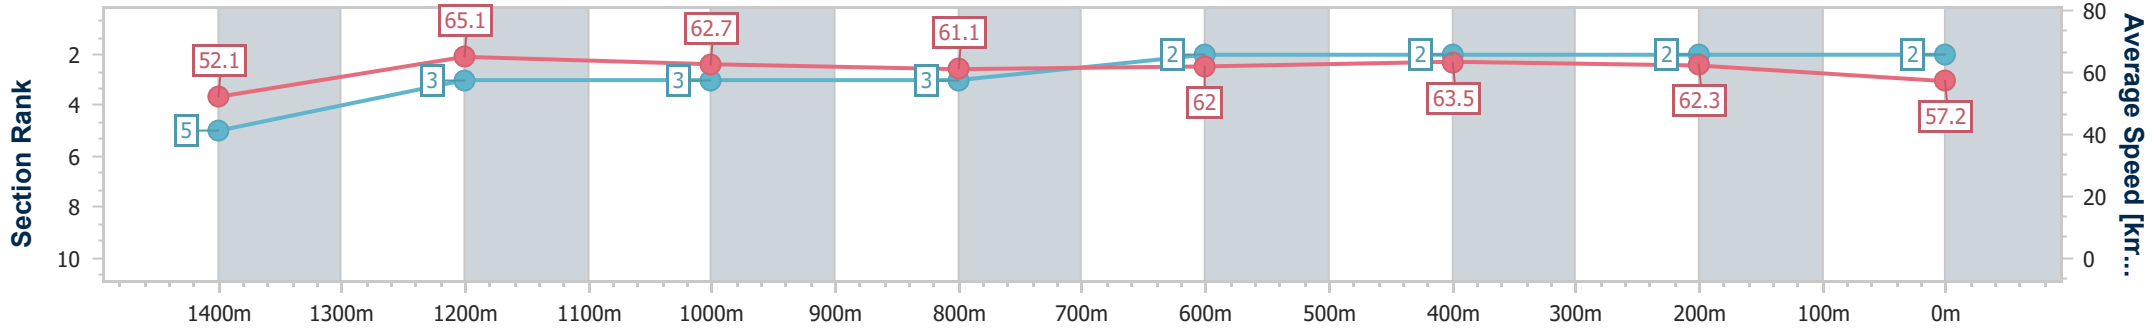

Horse/Jockey Name	Dark Chill
Final Rank	2
Fastest Section Time (Section)	0:11.07 (1400m)
Top Speed [km/h] (Section)	67.3 (1400m)
Race State	Finished

Eagle Farm QLD Professional
Race 2: BRC CHRISTMAS CAROLS 16 DECEMBER Class 1
Handicap - 1600m
13 December 2023 - 14:11
Track Rating: Good 4, Weather: Fine, Rail Position: +7m Entire

BRISBANE
RACING CLUB

Section	Overall	1400m	1200m	1000m	800m	600m	400m	200m
Section Times	1:35.87 [2] (0:13.95)	1:21.92 [5] (0:11.07)	1:10.85 [3] (0:11.55)	0:59.30 [3] (0:11.97)	0:47.33 [3] (0:11.74)	0:35.59 [2] (0:11.46)	0:24.13 [2] (0:11.55)	0:12.58 [2] (0:12.58)
Average Speed [km/h]	52.1	65.1	62.7	61.1	62.0	63.5	62.3	57.2
Top Speed [km/h]	66.6	67.3	63.7	61.6	62.7	64.2	63.6	60.1
Avg. Dist. to Rail [m]	12.0	4.3	4.1	3.8	2.6	1.6	1.9	1.6
Avg. Stride Freq. [Hz]	2.2	2.4	2.3	2.3	2.3	2.4	2.4	2.3
Avg. Stride Length [m]	6.7	7.6	7.5	7.4	7.5	7.4	7.2	6.9

- [ ] Ranking at each section and finish
- -.-.- No data available at this section
- NA No data available