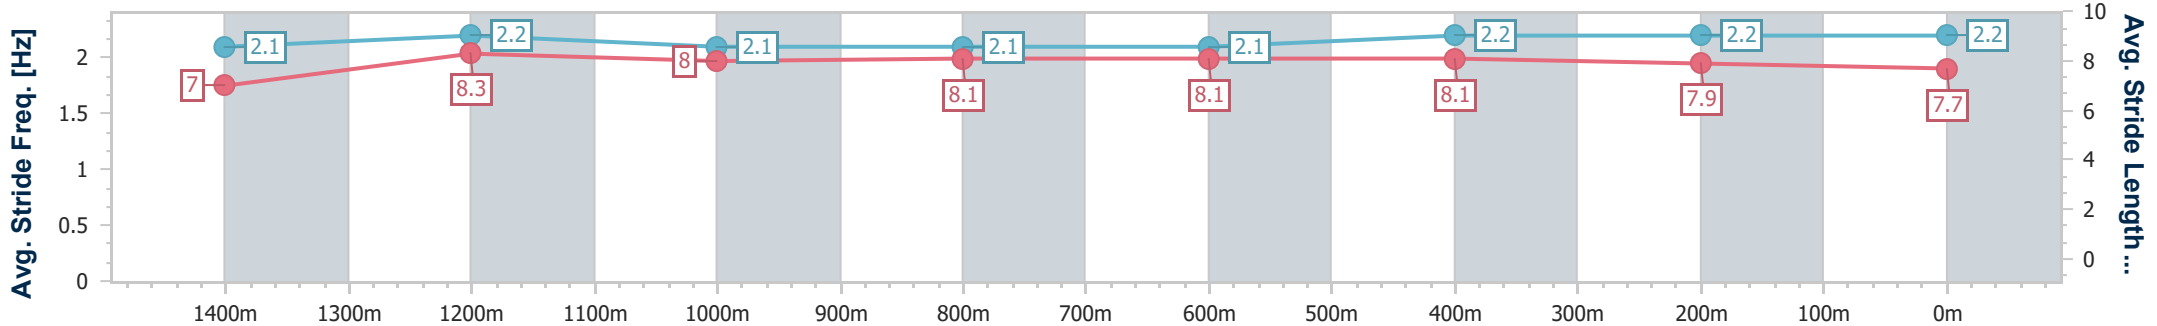

BRISBANE
RACING CLUB

Section	Overall	1400m	1200m	1000m	800m	600m	400m	200m
Section Times	1:35.43 [1] (0:14.03)	1:21.40 [7] (0:11.24)	1:10.16 [7] (0:11.86)	0:58.30 [7] (0:11.79)	0:46.51 [7] (0:11.70)	0:34.81 [7] (0:11.43)	0:23.38 [6] (0:11.34)	0:12.04 [3] (0:12.04)
Average Speed [km/h]	51.6	64.2	60.7	61.8	61.7	62.8	63.4	60.0
Top Speed [km/h]	66.3	67.1	62.1	63.0	62.9	64.0	63.9	63.4
Avg. Dist. to Rail [m]	8.2	2.1	2.2	2.1	0.7	0.2	0.7	0.9
Avg. Stride Freq. [Hz]	2.1	2.2	2.1	2.1	2.1	2.2	2.2	2.2
Avg. Stride Length [m]	7.0	8.3	8.0	8.1	8.1	8.1	7.9	7.7