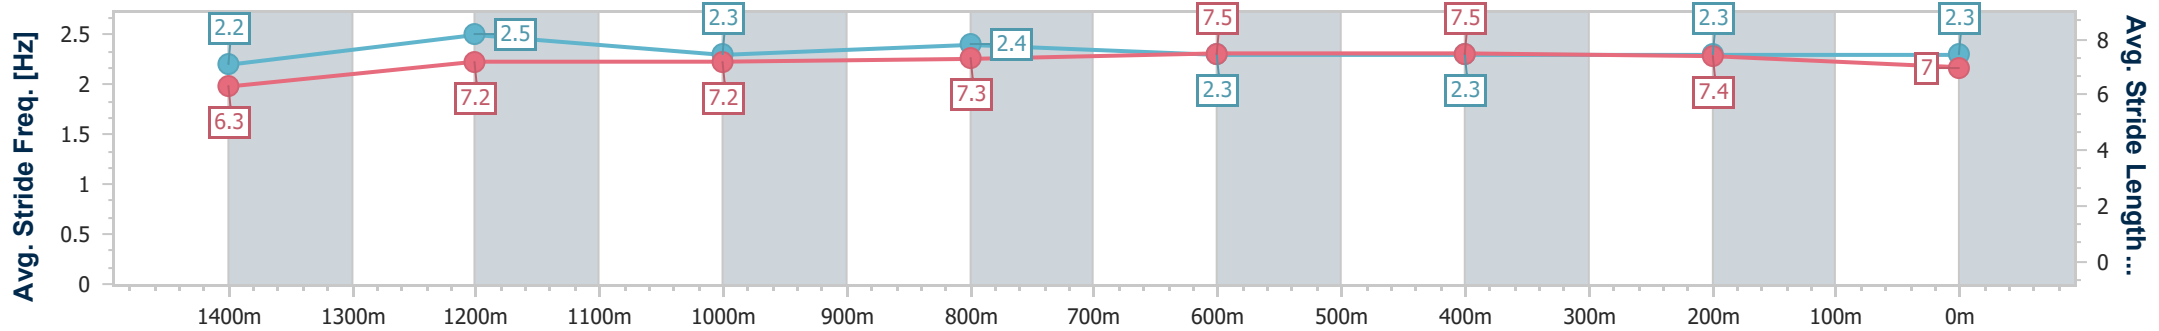

Section	Overall	1400m	1200m	1000m	800m	600m	400m	200m
Section Times	1:36.06 [5] (0:13.54)	1:22.52 [1] (0:11.07)	1:11.45 [1] (0:11.61)	0:59.84 [1] (0:11.99)	0:47.85 [1] (0:11.86)	0:35.99 [1] (0:11.49)	0:24.50 [1] (0:11.73)	0:12.77 [1] (0:12.77)
Average Speed [km/h]	53.4	65.2	62.1	60.7	61.3	62.8	61.2	56.4
Top Speed [km/h]	67.0	66.8	63.0	62.3	61.8	63.2	63.4	58.7
Avg. Dist. to Rail [m]	8.3	1.4	1.8	2.7	1.7	0.2	0.3	1.7
Avg. Stride Freq. [Hz]	2.3	2.5	2.4	2.4	2.4	2.4	2.4	2.4
Avg. Stride Length [m]	6.4	7.2	7.1	7.0	7.0	7.1	7.0	6.6

- [] Ranking at each section and finish
- .-.- No data available at this section
- NA No data available

Horse/Jockey Name	Prosperina
Final Rank	6
Fastest Section Time (Section)	0:10.91 (1400m)
Top Speed [km/h] (Section)	67.4 (1400m)
Race State	Finished

Section	Overall	1400m	1200m	1000m	800m	600m	400m	200m
Section Times	1:36.42 [6] (0:14.43)	1:21.99 [9] (0:10.91)	1:11.08 [8] (0:11.90)	0:59.18 [8] (0:11.78)	0:47.40 [8] (0:11.74)	0:35.66 [8] (0:11.57)	0:24.09 [8] (0:11.56)	0:12.53 [7] (0:12.53)
Average Speed [km/h]	50.2	65.8	60.7	62.5	62.5	62.6	62.2	57.3
Top Speed [km/h]	66.3	67.4	61.3	63.5	63.3	63.4	64.0	61.9
Avg. Dist. to Rail [m]	9.5	0.8	2.1	4.6	3.7	1.2	1.6	2.1
Avg. Stride Freq. [Hz]	2.2	2.5	2.3	2.4	2.3	2.3	2.3	2.3
Avg. Stride Length [m]	6.3	7.2	7.2	7.3	7.5	7.5	7.4	7.0