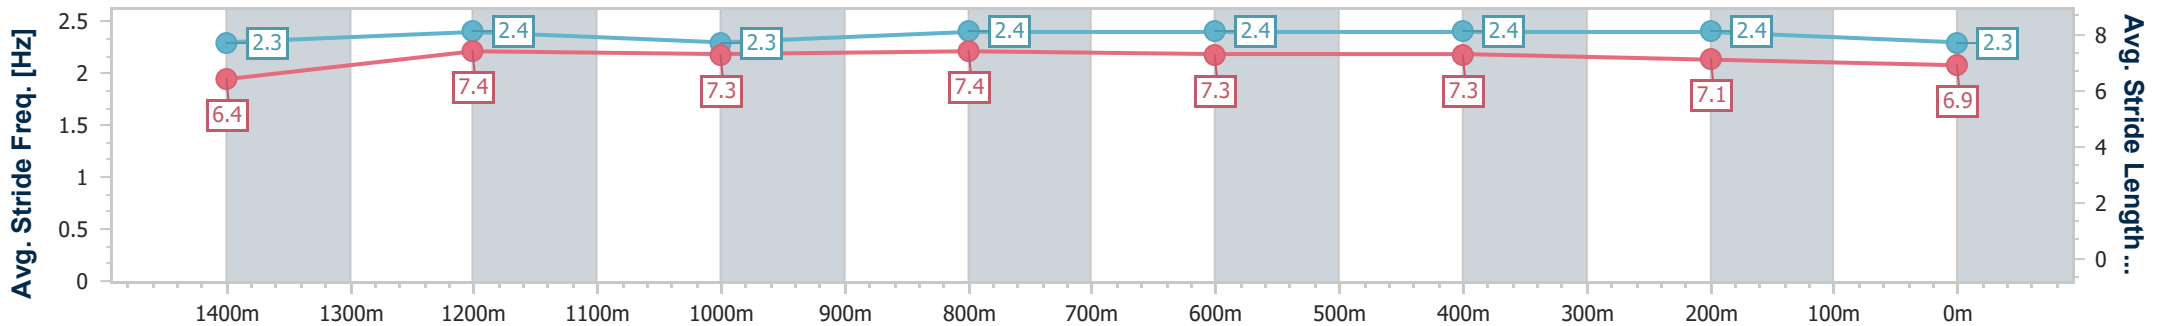

Section	Overall	1400m	1200m	1000m	800m	600m	400m	200m
Section Times	1:36.42 [6] (0:14.43)	1:21.99 [9] (0:10.91)	1:11.08 [8] (0:11.90)	0:59.18 [8] (0:11.78)	0:47.40 [8] (0:11.74)	0:35.66 [8] (0:11.57)	0:24.09 [8] (0:11.56)	0:12.53 [7] (0:12.53)
Average Speed [km/h]	50.2	65.8	60.7	62.5	62.5	62.6	62.2	57.3
Top Speed [km/h]	66.3	67.4	61.3	63.5	63.3	63.4	64.0	61.9
Avg. Dist. to Rail [m]	9.5	0.8	2.1	4.6	3.7	1.2	1.6	2.1
Avg. Stride Freq. [Hz]	2.2	2.5	2.3	2.4	2.3	2.3	2.3	2.3
Avg. Stride Length [m]	6.3	7.2	7.2	7.3	7.5	7.5	7.4	7.0

- [] Ranking at each section and finish
- .-.- No data available at this section
- NA No data available

Horse/Jockey Name	Cygnnet River
Final Rank	7
Fastest Section Time (Section)	0:11.23 (1400m)
Top Speed [km/h] (Section)	66.4 (1400m)
Race State	Finished

Section	Overall	1400m	1200m	1000m	800m	600m	400m	200m
Section Times	1:36.75 [7] (0:14.00)	1:22.75 [6] (0:11.23)	1:11.52 [6] (0:11.83)	0:59.69 [6] (0:11.69)	0:48.00 [5] (0:11.74)	0:36.26 [5] (0:11.70)	0:24.56 [7] (0:11.86)	0:12.70 [8] (0:12.70)
Average Speed [km/h]	51.7	64.3	61.0	62.6	62.2	62.4	60.7	56.7
Top Speed [km/h]	65.9	66.4	62.3	63.3	63.2	63.0	61.7	58.9
Avg. Dist. to Rail [m]	9.2	3.0	3.1	3.6	3.5	2.1	1.9	3.1
Avg. Stride Freq. [Hz]	2.3	2.4	2.3	2.4	2.4	2.4	2.4	2.3
Avg. Stride Length [m]	6.4	7.4	7.3	7.4	7.3	7.3	7.1	6.9