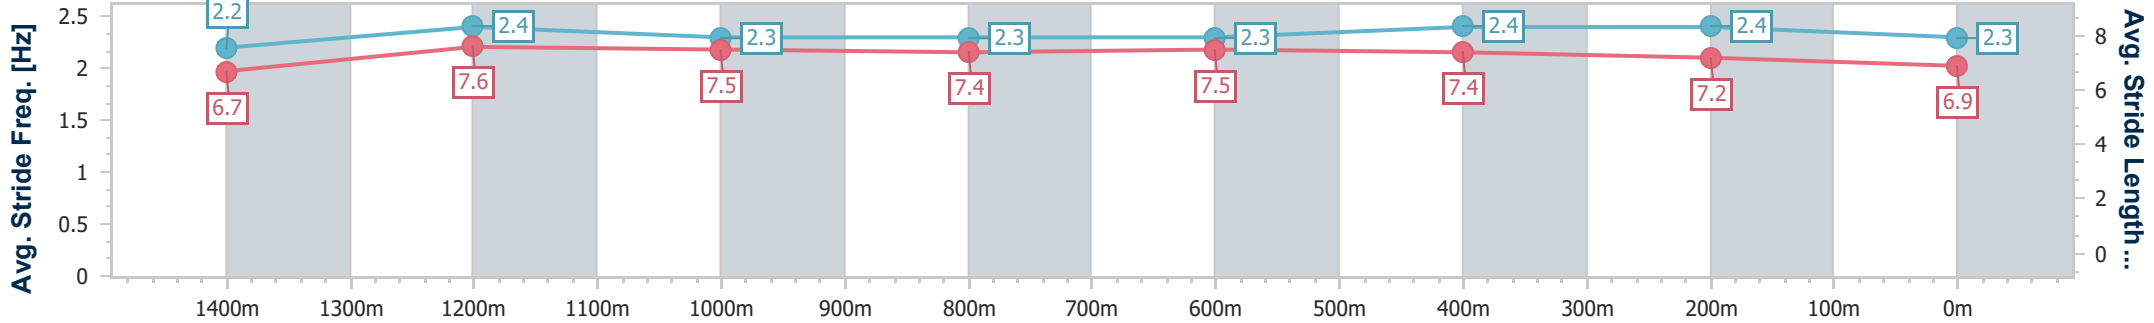

Horse/Jockey Name	Dark Chill
Final Rank	2
Fastest Section Time (Section)	0:11.07 (1400m)
Top Speed [km/h] (Section)	67.3 (1400m)
Race State	Finished

Eagle Farm QLD Professional
Race 2: BRC CHRISTMAS CAROLS 16 DECEMBER Class 1
Handicap - 1600m
13 December 2023 - 14:11
Track Rating: Good 4, Weather: Fine, Rail Position: +7m Entire

BRISBANE
RACING CLUB

Section	Overall	1400m	1200m	1000m	800m	600m	400m	200m
Section Times	1:35.87 [2] (0:13.95)	1:21.92 [5] (0:11.07)	1:10.85 [3] (0:11.55)	0:59.30 [3] (0:11.97)	0:47.33 [3] (0:11.74)	0:35.59 [2] (0:11.46)	0:24.13 [2] (0:11.55)	0:12.58 [2] (0:12.58)
Average Speed [km/h]	52.1	65.1	62.7	61.1	62.0	63.5	62.3	57.2
Top Speed [km/h]	66.6	67.3	63.7	61.6	62.7	64.2	63.6	60.1
Avg. Dist. to Rail [m]	12.0	4.3	4.1	3.8	2.6	1.6	1.9	1.6
Avg. Stride Freq. [Hz]	2.2	2.4	2.3	2.3	2.3	2.4	2.4	2.3
Avg. Stride Length [m]	6.7	7.6	7.5	7.4	7.5	7.4	7.2	6.9

- [ ] Ranking at each section and finish
- -.-.- No data available at this section
- NA No data available