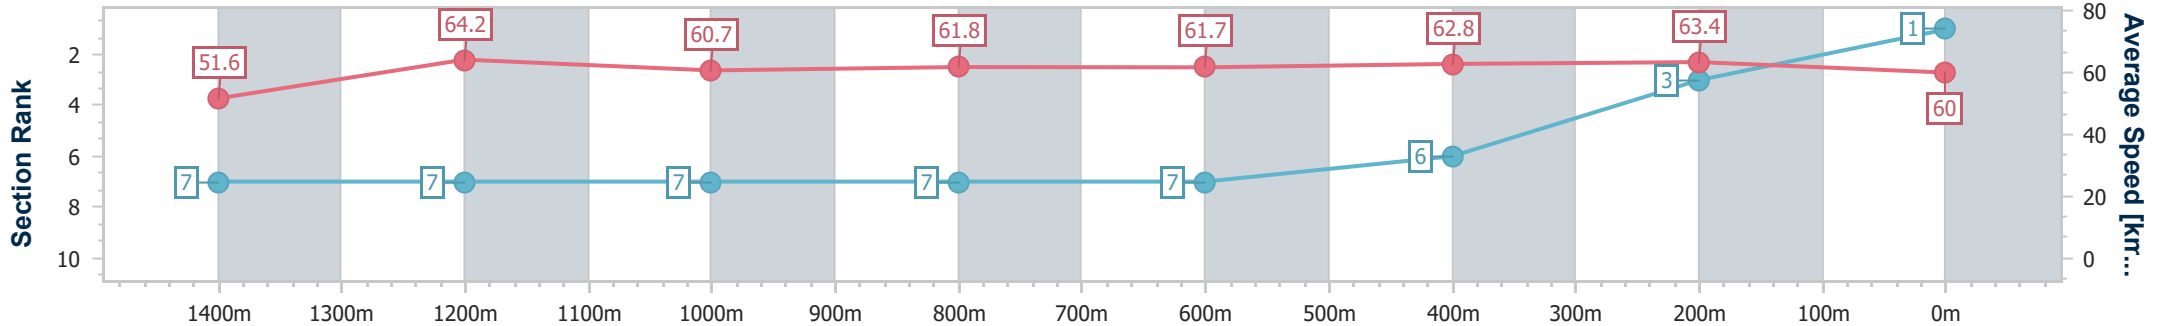

BRISBANE
RACING CLUB

Section	Overall	1400m	1200m	1000m	800m	600m	400m	200m
Section Times	1:35.43 [1] (0:14.03)	1:21.40 [7] (0:11.24)	1:10.16 [7] (0:11.86)	0:58.30 [7] (0:11.79)	0:46.51 [7] (0:11.70)	0:34.81 [7] (0:11.43)	0:23.38 [6] (0:11.34)	0:12.04 [3] (0:12.04)
Average Speed [km/h]	51.6	64.2	60.7	61.8	61.7	62.8	63.4	60.0
Top Speed [km/h]	66.3	67.1	62.1	63.0	62.9	64.0	63.9	63.4
Avg. Dist. to Rail [m]	8.2	2.1	2.2	2.1	0.7	0.2	0.7	0.9
Avg. Stride Freq. [Hz]	2.1	2.2	2.1	2.1	2.1	2.2	2.2	2.2
Avg. Stride Length [m]	7.0	8.3	8.0	8.1	8.1	8.1	7.9	7.7