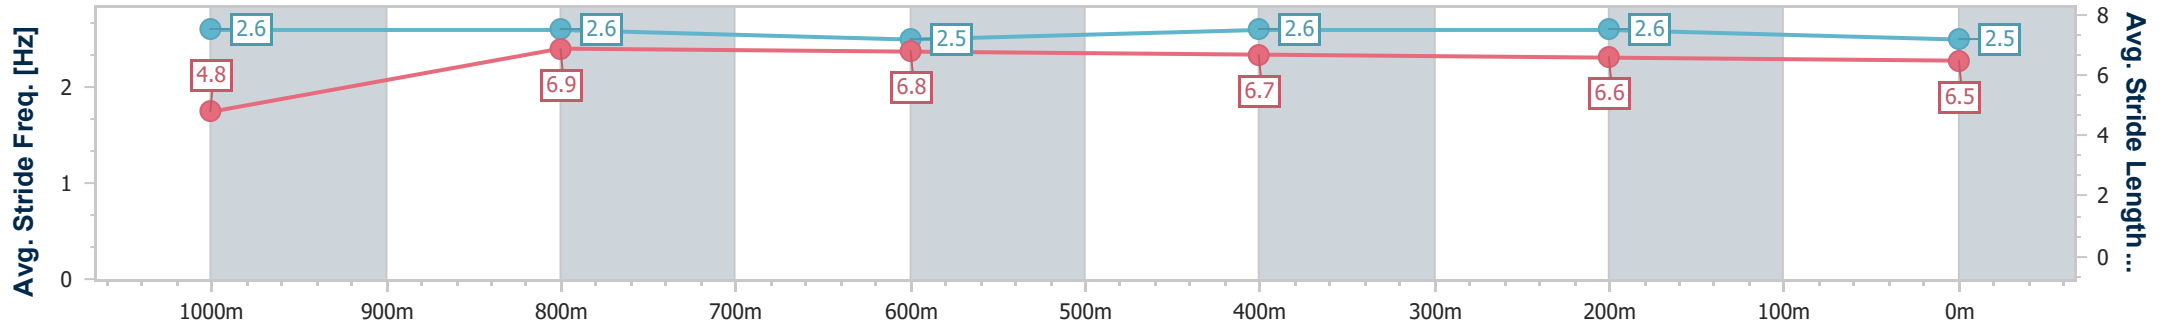

Horse/Jockey Name	Tokyo Sins
Final Rank	3
Fastest Section Time (Section)	0:10.49 (1000m)
Top Speed [km/h] (Section)	68.7 (Overall)
Race State	Finished

Toowoomba QLD Professional
Race 2: WESTERN TRUCK GROUP BENCHMARK 65 Handicap
- 1200m

09 December 2023 - 17:48

Track Rating: Good 4, Weather: Fine, Rail Position: +3m Entire

Section	Overall	1000m	800m	600m	400m	200m
Section Times	1:12.98 [3] (0:15.78)	0:57.20 [5] (0:10.49)	0:46.71 [4] (0:11.06)	0:35.65 [2] (0:11.49)	0:24.16 [1] (0:11.88)	0:12.28 [3] (0:12.28)
Average Speed [km/h]	45.5	66.6	62.3	61.8	61.1	58.6
Top Speed [km/h]	68.7	68.3	64.3	62.7	63.0	59.7
Avg. Dist. to Rail [m]	3.4	5.7	11.3	2.6	2.7	2.2
Avg. Stride Freq. [Hz]	2.6	2.6	2.5	2.6	2.6	2.5
Avg. Stride Length [m]	4.8	6.9	6.8	6.7	6.6	6.5

- [ ] Ranking at each section and finish
- -.-.- No data available at this section
- NA No data available