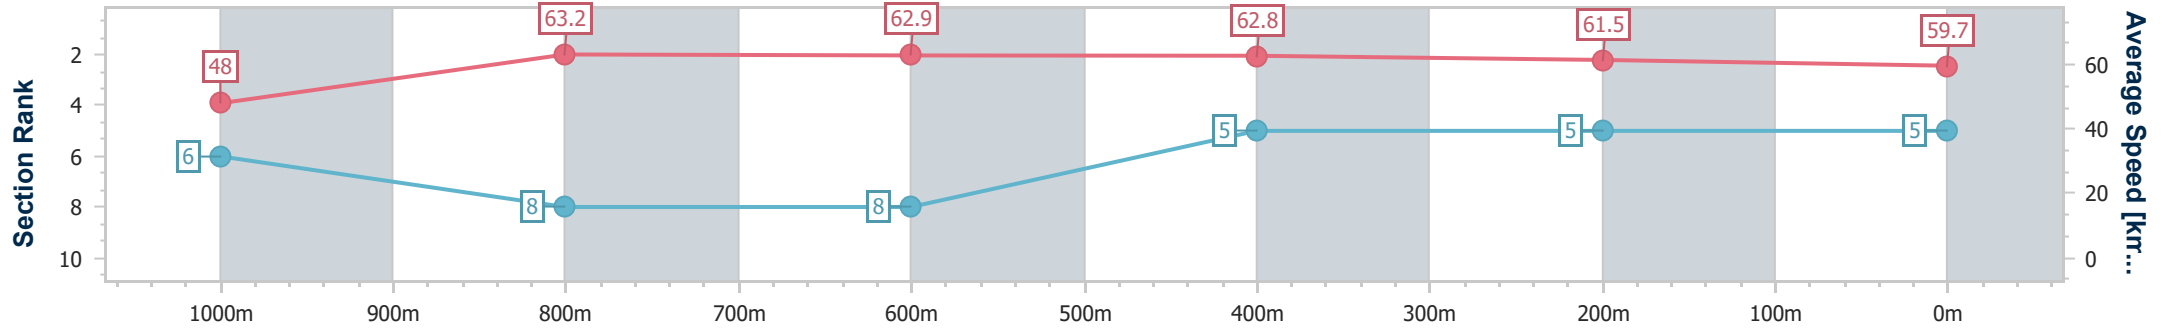

Horse/Jockey Name	Silly Salmon
Final Rank	5
Fastest Section Time (Section)	0:11.45 (1000m)
Top Speed [km/h] (Section)	64.0 (1000m)
Race State	Finished

Toowoomba QLD Professional
Race 2: WESTERN TRUCK GROUP BENCHMARK 65 Handicap
- 1200m

09 December 2023 - 17:48

Track Rating: Good 4, Weather: Fine, Rail Position: +3m Entire

Section	Overall	1000m	800m	600m	400m	200m
Section Times	1:13.52 [5] (0:15.03)	0:58.49 [6] (0:11.45)	0:47.04 [8] (0:11.59)	0:35.45 [8] (0:11.58)	0:23.87 [5] (0:11.78)	0:12.09 [5] (0:12.09)
Average Speed [km/h]	48.0	63.2	62.9	62.8	61.5	59.7
Top Speed [km/h]	63.4	64.0	63.9	63.6	62.2	60.6
Avg. Dist. to Rail [m]	6.3	1.2	4.1	1.7	3.0	5.2
Avg. Stride Freq. [Hz]	2.2	2.3	2.3	2.3	2.3	2.2
Avg. Stride Length [m]	6.2	7.6	7.5	7.7	7.5	7.5

- [ ] Ranking at each section and finish
- -.-.- No data available at this section
- NA No data available