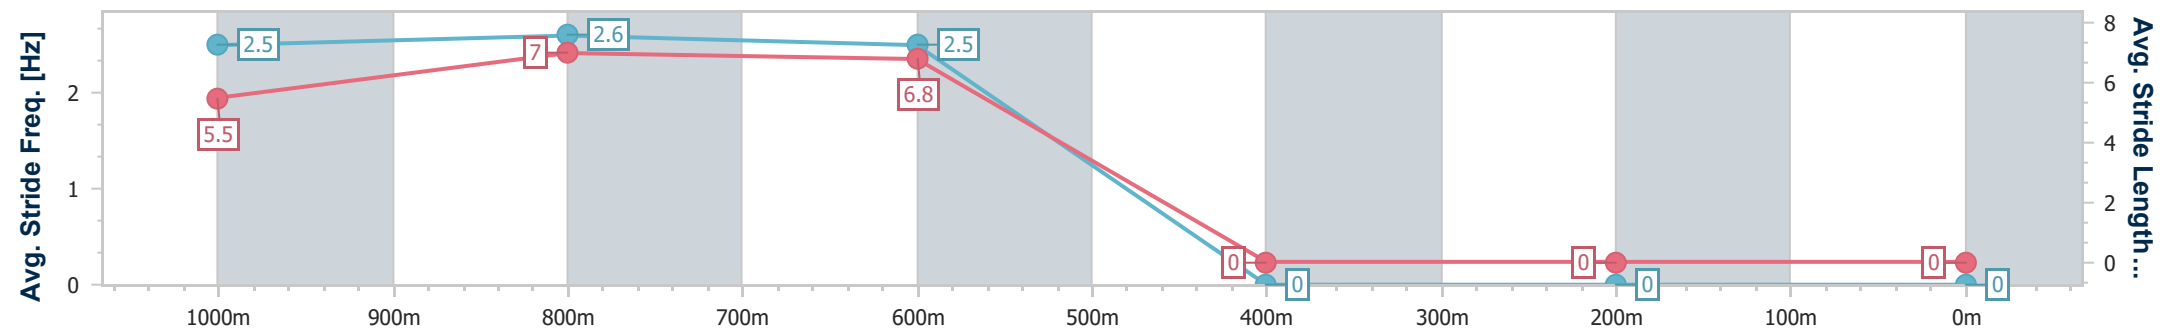

Toowoomba QLD Professional
Race 2: WESTERN TRUCK GROUP BENCHMARK 65 Handicap
- 1200m

09 December 2023 - 17:48

Track Rating: Good 4, Weather: Fine, Rail Position: +3m Entire

Section	Overall	1000m	800m	600m	400m	200m
Section Times	1:15.88 [7] (0:14.58)	1:01.30 [2] (0:11.18)	0:50.12 [2] (0:11.80)	0:38.32 [4] (0:12.39)	0:25.93 [7] (0:12.76)	0:13.17 [7] (0:13.17)
Average Speed [km/h]	49.4	65.1	61.1	58.9	56.9	54.8
Top Speed [km/h]	66.5	67.0	62.2	61.0	57.7	56.3
Avg. Dist. to Rail [m]	7.7	3.3	0.9	2.5	2.5	3.0
Avg. Stride Freq. [Hz]	2.2	2.4	2.3	2.3	2.2	2.1
Avg. Stride Length [m]	6.2	7.6	7.4	7.2	7.1	7.0

- [] Ranking at each section and finish
- .-.- No data available at this section
- NA No data available

Horse/Jockey Name	Winter Rain
Final Rank	2147483647
Fastest Section Time (Section)	0:11.06 (1000m)
Top Speed [km/h] (Section)	66.4 (1000m)
Race State	DidNotFinish

Toowoomba QLD Professional
Race 2: WESTERN TRUCK GROUP BENCHMARK 65 Handicap
- 1200m

09 December 2023 - 17:48

Track Rating: Good 4, Weather: Fine, Rail Position: +3m Entire

Section	Overall	1000m	800m	600m	400m	200m								
Section Times	0:00.00 [2147483647 1 (0:15.02)	0:00.00 [5] (0:11.06)	0:00.00 [5] (0:11.76)	-:--:--	-:--:--	-:--:--								
Average Speed [km/h]	48.0	65.0	60.8	0.0	0.0	0.0								
Top Speed [km/h]	64.4	66.4	64.7	--:--	--:--	--:--								
Avg. Dist. to Rail [m]	3.8	0.5	1.6	0.0	0.0	0.0								
Avg. Stride Freq. [Hz]	2.5	2.6	2.5	--:--	--:--	--:--								
Avg. Stride Length [m]	5.5	7.0	6.8	--:--	--:--	--:--								