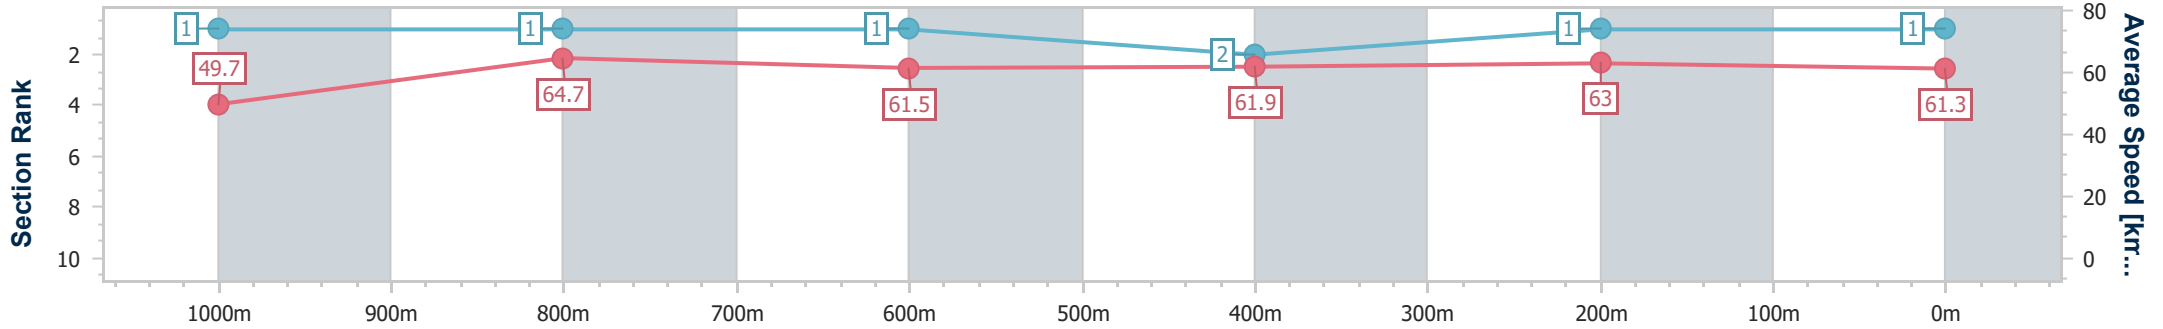

Horse/Jockey Name	Most Dazzling
Final Rank	1
Fastest Section Time (Section)	0:11.16 (1000m)
Top Speed [km/h] (Section)	66.7 (1000m)
Race State	Finished

Toowoomba QLD Professional
Race 2: WESTERN TRUCK GROUP BENCHMARK 65 Handicap
- 1200m

09 December 2023 - 17:48

Track Rating: Good 4, Weather: Fine, Rail Position: +3m Entire

Section	Overall	1000m	800m	600m	400m	200m
Section Times	1:12.11 [1] (0:14.49)	0:57.62 [1] (0:11.16)	0:46.46 [1] (0:11.66)	0:34.80 [1] (0:11.59)	0:23.21 [2] (0:11.47)	0:11.74 [1] (0:11.74)
Average Speed [km/h]	49.7	64.7	61.5	61.9	63.0	61.3
Top Speed [km/h]	65.0	66.7	62.8	63.1	63.8	62.8
Avg. Dist. to Rail [m]	1.3	0.3	0.7	0.1	0.4	0.2
Avg. Stride Freq. [Hz]	2.3	2.4	2.3	2.4	2.4	2.4
Avg. Stride Length [m]	6.1	7.4	7.3	7.3	7.2	7.2

- [ ] Ranking at each section and finish
- -.-.- No data available at this section
- NA No data available