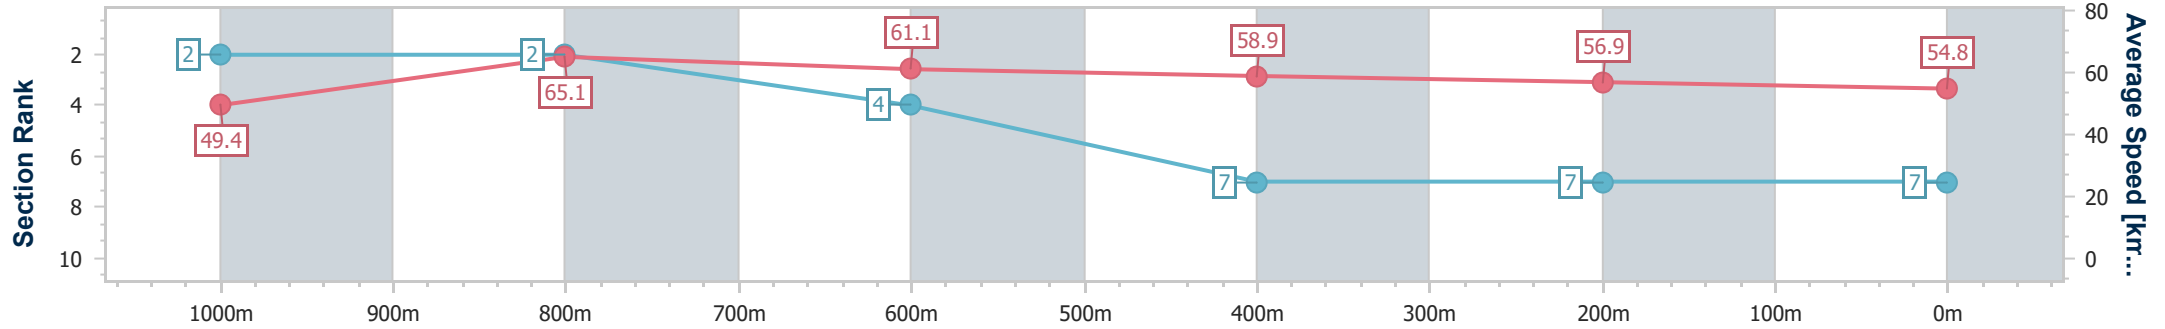

- [] Ranking at each section and finish
- .-.- No data available at this section
- NA No data available

Horse/Jockey Name	Bushido
Final Rank	7
Fastest Section Time (Section)	0:11.18 (1000m)
Top Speed [km/h] (Section)	67.0 (1000m)
Race State	Finished

Toowoomba QLD Professional
Race 2: WESTERN TRUCK GROUP BENCHMARK 65 Handicap
- 1200m

09 December 2023 - 17:48

Track Rating: Good 4, Weather: Fine, Rail Position: +3m Entire

Section	Overall	1000m	800m	600m	400m	200m
Section Times	1:15.88 [7] (0:14.58)	1:01.30 [2] (0:11.18)	0:50.12 [2] (0:11.80)	0:38.32 [4] (0:12.39)	0:25.93 [7] (0:12.76)	0:13.17 [7] (0:13.17)
Average Speed [km/h]	49.4	65.1	61.1	58.9	56.9	54.8
Top Speed [km/h]	66.5	67.0	62.2	61.0	57.7	56.3
Avg. Dist. to Rail [m]	7.7	3.3	0.9	2.5	2.5	3.0
Avg. Stride Freq. [Hz]	2.2	2.4	2.3	2.3	2.2	2.1
Avg. Stride Length [m]	6.2	7.6	7.4	7.2	7.1	7.0