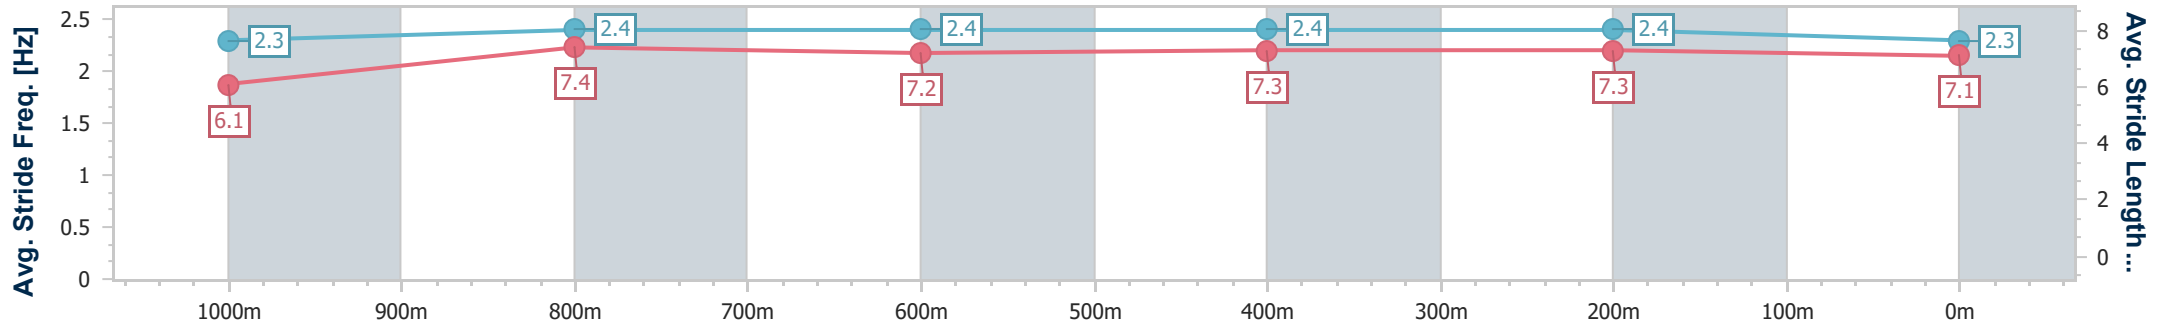

Horse/Jockey Name	Beebee Dazzler
Final Rank	2
Fastest Section Time (Section)	0:11.14 (1000m)
Top Speed [km/h] (Section)	66.4 (1000m)
Race State	Finished

Toowoomba QLD Professional
Race 2: WESTERN TRUCK GROUP BENCHMARK 65 Handicap
- 1200m

09 December 2023 - 17:48

Track Rating: Good 4, Weather: Fine, Rail Position: +3m Entire

Section	Overall	1000m	800m	600m	400m	200m
Section Times	1:12.44 [2] (0:14.75)	0:57.69 [4] (0:11.14)	0:46.55 [3] (0:11.65)	0:34.90 [3] (0:11.52)	0:23.38 [3] (0:11.43)	0:11.95 [2] (0:11.95)
Average Speed [km/h]	48.7	64.5	61.5	62.0	63.2	60.4
Top Speed [km/h]	64.8	66.4	62.7	63.4	64.2	62.5
Avg. Dist. to Rail [m]	2.9	0.7	1.7	1.4	0.8	0.8
Avg. Stride Freq. [Hz]	2.3	2.4	2.4	2.4	2.4	2.3
Avg. Stride Length [m]	6.1	7.4	7.2	7.3	7.3	7.1

- [ ] Ranking at each section and finish
- -.-.- No data available at this section
- NA No data available