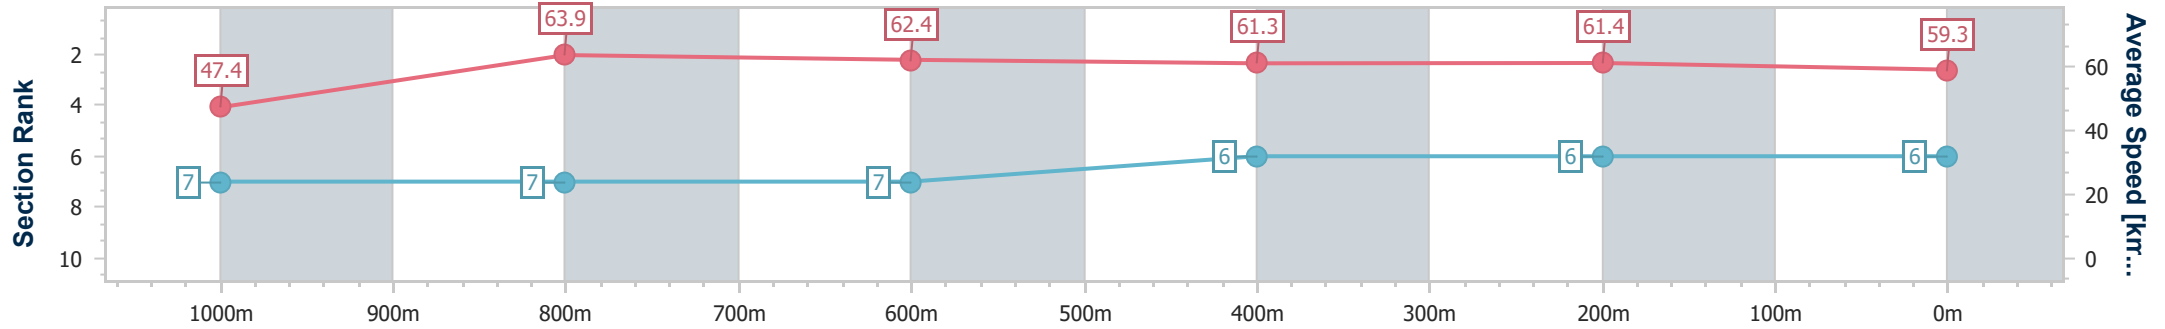

Horse/Jockey Name	King Of The Desert
Final Rank	6
Fastest Section Time (Section)	0:11.31 (1000m)
Top Speed [km/h] (Section)	64.8 (1000m)
Race State	Finished

Toowoomba QLD Professional
Race 2: WESTERN TRUCK GROUP BENCHMARK 65 Handicap
- 1200m

09 December 2023 - 17:48

Track Rating: Good 4, Weather: Fine, Rail Position: +3m Entire

Section	Overall	1000m	800m	600m	400m	200m								
Section Times	1:13.75 [6] (0:15.15)	0:58.60 [7] (0:11.31)	0:47.29 [7] (0:11.57)	0:35.72 [7] (0:11.73)	0:23.99 [6] (0:11.81)	0:12.18 [6] (0:12.18)								
Average Speed [km/h]	47.4	63.9	62.4	61.3	61.4	59.3								
Top Speed [km/h]	63.1	64.8	63.8	62.1	62.4	60.4								
Avg. Dist. to Rail [m]	6.1	1.6	0.5	0.5	3.3	7.6								
Avg. Stride Freq. [Hz]	2.3	2.4	2.4	2.4	2.4	2.4								
Avg. Stride Length [m]	5.7	7.4	7.2	7.0	7.0	6.8								

- [ ] Ranking at each section and finish
- -.-.- No data available at this section
- NA No data available