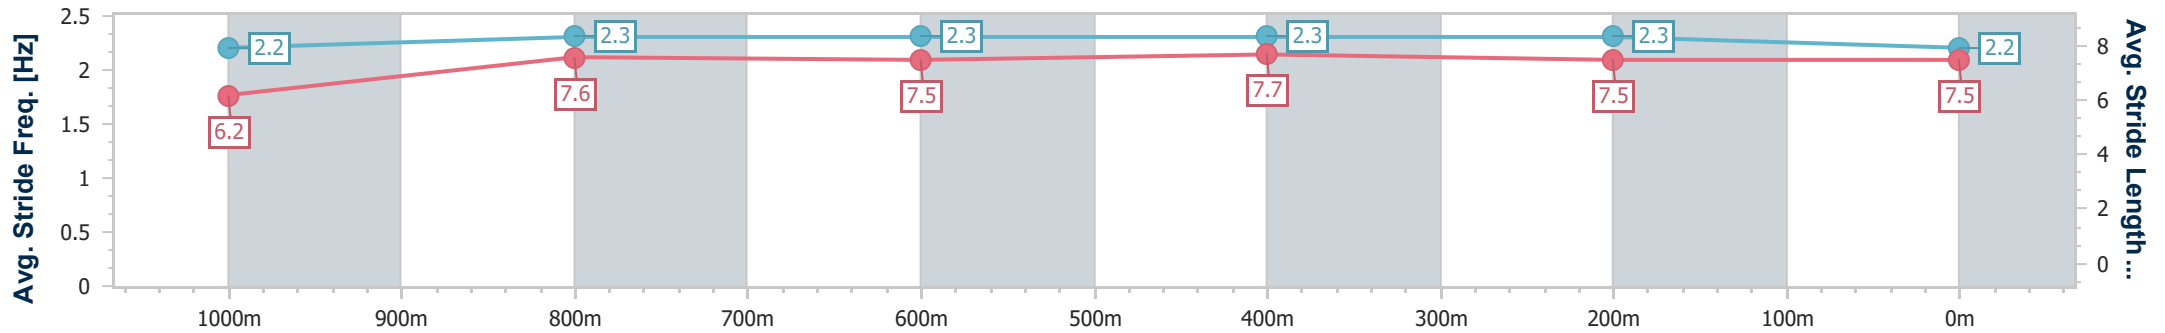

Horse/Jockey Name	Silly Salmon
Final Rank	5
Fastest Section Time (Section)	0:11.45 (1000m)
Top Speed [km/h] (Section)	64.0 (1000m)
Race State	Finished

Toowoomba QLD Professional
Race 2: WESTERN TRUCK GROUP BENCHMARK 65 Handicap
- 1200m

09 December 2023 - 17:48

Track Rating: Good 4, Weather: Fine, Rail Position: +3m Entire

Section	Overall	1000m	800m	600m	400m	200m
Section Times	1:13.52 [5] (0:15.03)	0:58.49 [6] (0:11.45)	0:47.04 [8] (0:11.59)	0:35.45 [8] (0:11.58)	0:23.87 [5] (0:11.78)	0:12.09 [5] (0:12.09)
Average Speed [km/h]	48.0	63.2	62.9	62.8	61.5	59.7
Top Speed [km/h]	63.4	64.0	63.9	63.6	62.2	60.6
Avg. Dist. to Rail [m]	6.3	1.2	4.1	1.7	3.0	5.2
Avg. Stride Freq. [Hz]	2.2	2.3	2.3	2.3	2.3	2.2
Avg. Stride Length [m]	6.2	7.6	7.5	7.7	7.5	7.5

- [ ] Ranking at each section and finish
- -.-.- No data available at this section
- NA No data available