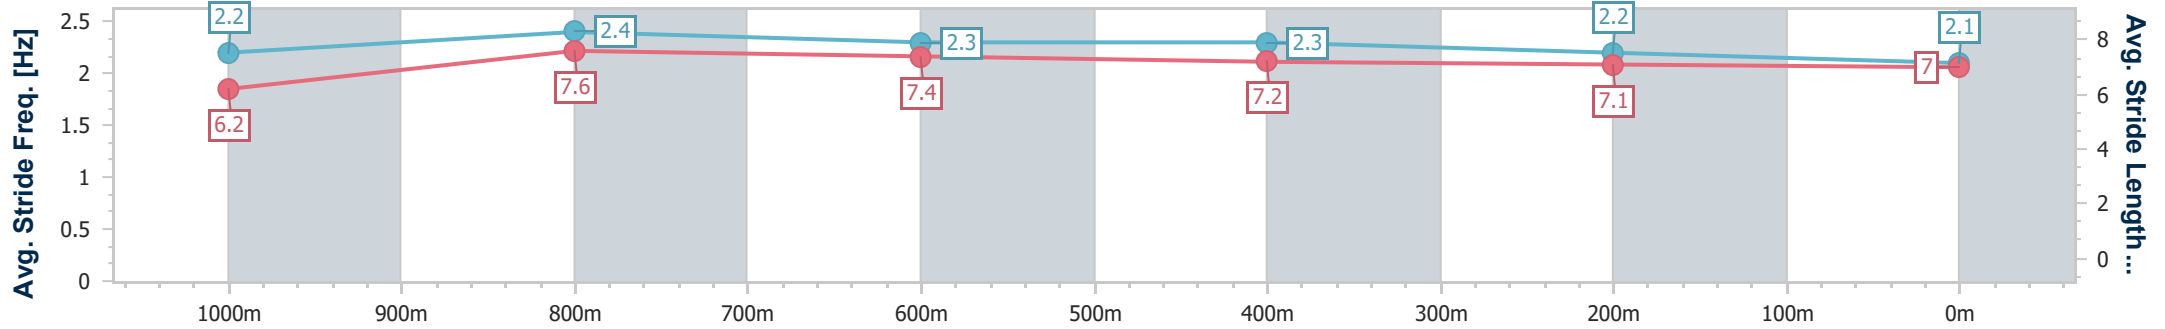

- [] Ranking at each section and finish
- .-.- No data available at this section
- NA No data available

Horse/Jockey Name	Bushido
Final Rank	7
Fastest Section Time (Section)	0:11.18 (1000m)
Top Speed [km/h] (Section)	67.0 (1000m)
Race State	Finished

Toowoomba QLD Professional
Race 2: WESTERN TRUCK GROUP BENCHMARK 65 Handicap
- 1200m

09 December 2023 - 17:48

Track Rating: Good 4, Weather: Fine, Rail Position: +3m Entire

Section	Overall	1000m	800m	600m	400m	200m
Section Times	1:15.88 [7] (0:14.58)	1:01.30 [2] (0:11.18)	0:50.12 [2] (0:11.80)	0:38.32 [4] (0:12.39)	0:25.93 [7] (0:12.76)	0:13.17 [7] (0:13.17)
Average Speed [km/h]	49.4	65.1	61.1	58.9	56.9	54.8
Top Speed [km/h]	66.5	67.0	62.2	61.0	57.7	56.3
Avg. Dist. to Rail [m]	7.7	3.3	0.9	2.5	2.5	3.0
Avg. Stride Freq. [Hz]	2.2	2.4	2.3	2.3	2.2	2.1
Avg. Stride Length [m]	6.2	7.6	7.4	7.2	7.1	7.0