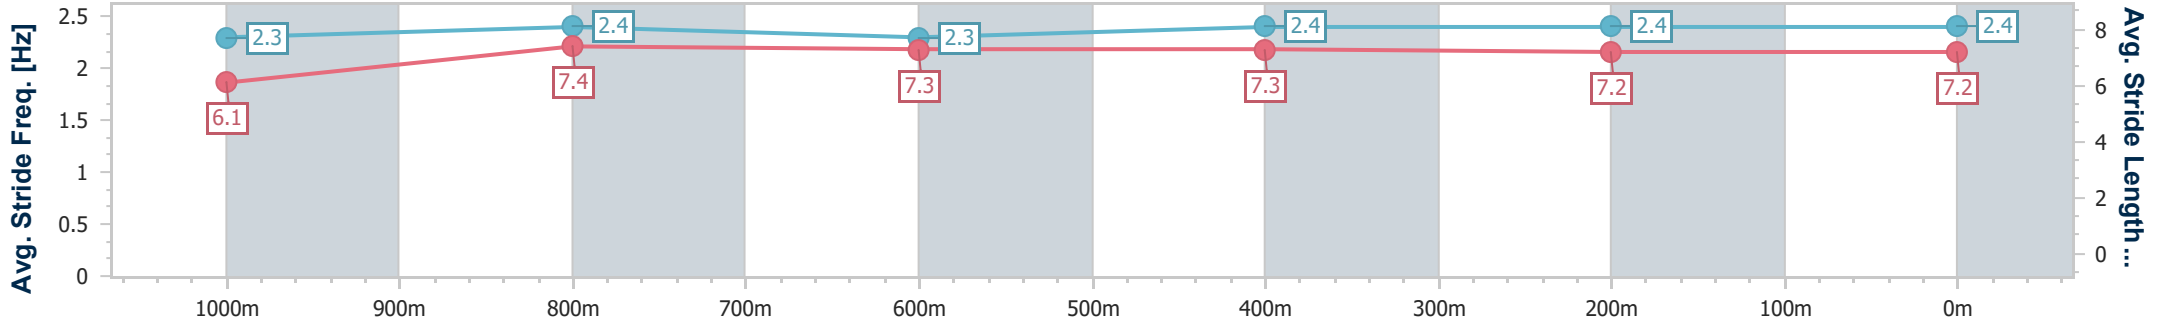

Horse/Jockey Name	Most Dazzling
Final Rank	1
Fastest Section Time (Section)	0:11.16 (1000m)
Top Speed [km/h] (Section)	66.7 (1000m)
Race State	Finished

Toowoomba QLD Professional
Race 2: WESTERN TRUCK GROUP BENCHMARK 65 Handicap
- 1200m

09 December 2023 - 17:48

Track Rating: Good 4, Weather: Fine, Rail Position: +3m Entire

Section	Overall	1000m	800m	600m	400m	200m
Section Times	1:12.11 [1] (0:14.49)	0:57.62 [1] (0:11.16)	0:46.46 [1] (0:11.66)	0:34.80 [1] (0:11.59)	0:23.21 [2] (0:11.47)	0:11.74 [1] (0:11.74)
Average Speed [km/h]	49.7	64.7	61.5	61.9	63.0	61.3
Top Speed [km/h]	65.0	66.7	62.8	63.1	63.8	62.8
Avg. Dist. to Rail [m]	1.3	0.3	0.7	0.1	0.4	0.2
Avg. Stride Freq. [Hz]	2.3	2.4	2.3	2.4	2.4	2.4
Avg. Stride Length [m]	6.1	7.4	7.3	7.3	7.2	7.2

- [ ] Ranking at each section and finish
- -.-.- No data available at this section
- NA No data available