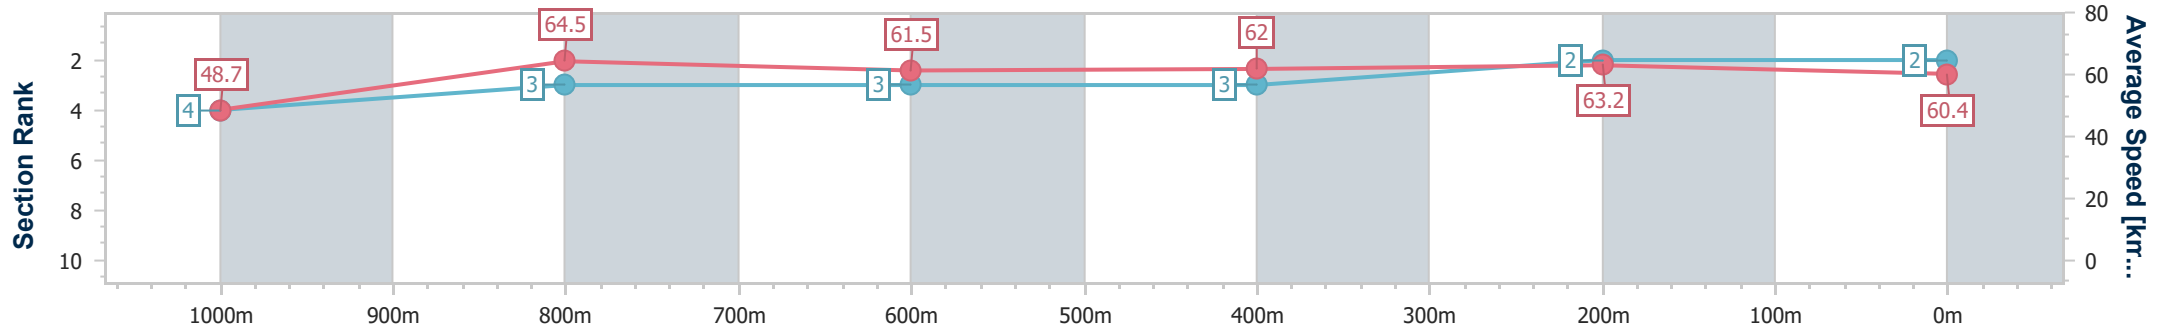

Horse/Jockey Name	Beebee Dazzler
Final Rank	2
Fastest Section Time (Section)	0:11.14 (1000m)
Top Speed [km/h] (Section)	66.4 (1000m)
Race State	Finished

Toowoomba QLD Professional
Race 2: WESTERN TRUCK GROUP BENCHMARK 65 Handicap
- 1200m

09 December 2023 - 17:48

Track Rating: Good 4, Weather: Fine, Rail Position: +3m Entire

Section	Overall	1000m	800m	600m	400m	200m
Section Times	1:12.44 [2] (0:14.75)	0:57.69 [4] (0:11.14)	0:46.55 [3] (0:11.65)	0:34.90 [3] (0:11.52)	0:23.38 [3] (0:11.43)	0:11.95 [2] (0:11.95)
Average Speed [km/h]	48.7	64.5	61.5	62.0	63.2	60.4
Top Speed [km/h]	64.8	66.4	62.7	63.4	64.2	62.5
Avg. Dist. to Rail [m]	2.9	0.7	1.7	1.4	0.8	0.8
Avg. Stride Freq. [Hz]	2.3	2.4	2.4	2.4	2.4	2.3
Avg. Stride Length [m]	6.1	7.4	7.2	7.3	7.3	7.1

- [ ] Ranking at each section and finish
- -.-.- No data available at this section
- NA No data available