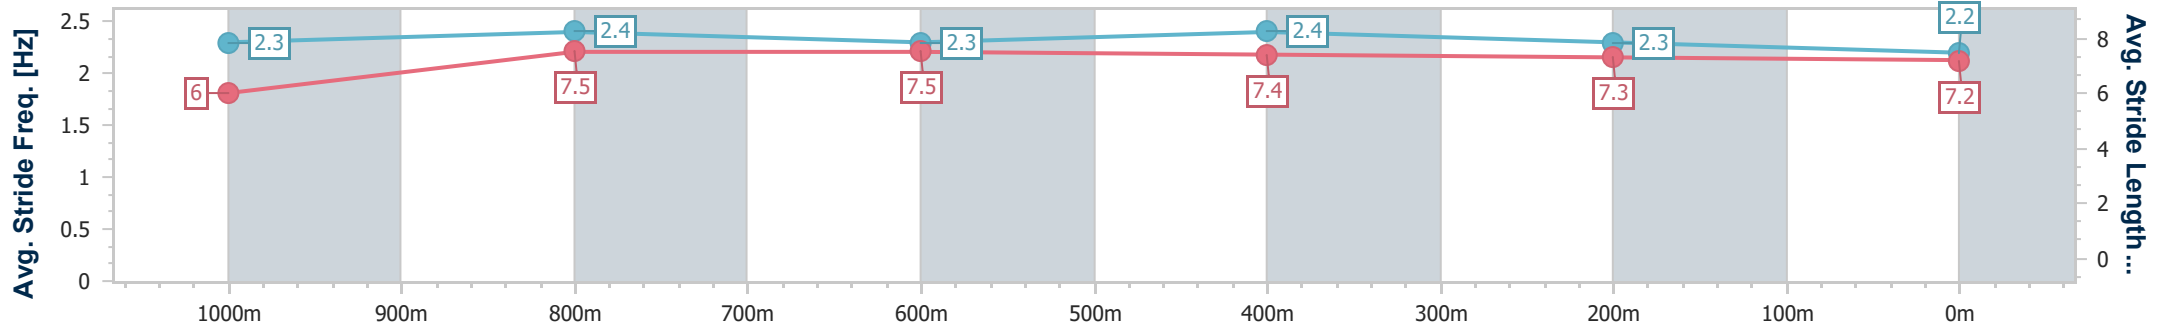

Horse/Jockey Name	Kalumburu
Final Rank	4
Fastest Section Time (Section)	0:11.34 (1000m)
Top Speed [km/h] (Section)	65.4 (1000m)
Race State	Finished

Toowoomba QLD Professional
Race 2: WESTERN TRUCK GROUP BENCHMARK 65 Handicap
- 1200m

09 December 2023 - 17:48

Track Rating: Good 4, Weather: Fine, Rail Position: +3m Entire

Section	Overall	1000m	800m	600m	400m	200m
Section Times	1:13.21 [4] (0:14.63)	0:58.58 [3] (0:11.34)	0:47.24 [5] (0:11.70)	0:35.54 [5] (0:11.52)	0:24.02 [4] (0:11.76)	0:12.26 [4] (0:12.26)
Average Speed [km/h]	49.1	64.1	61.9	63.1	61.6	58.7
Top Speed [km/h]	63.9	65.4	63.4	63.9	63.2	59.9
Avg. Dist. to Rail [m]	4.3	2.6	1.6	1.6	2.2	3.4
Avg. Stride Freq. [Hz]	2.3	2.4	2.3	2.4	2.3	2.2
Avg. Stride Length [m]	6.0	7.5	7.5	7.4	7.3	7.2

- [ ] Ranking at each section and finish
- -.-.- No data available at this section
- NA No data available