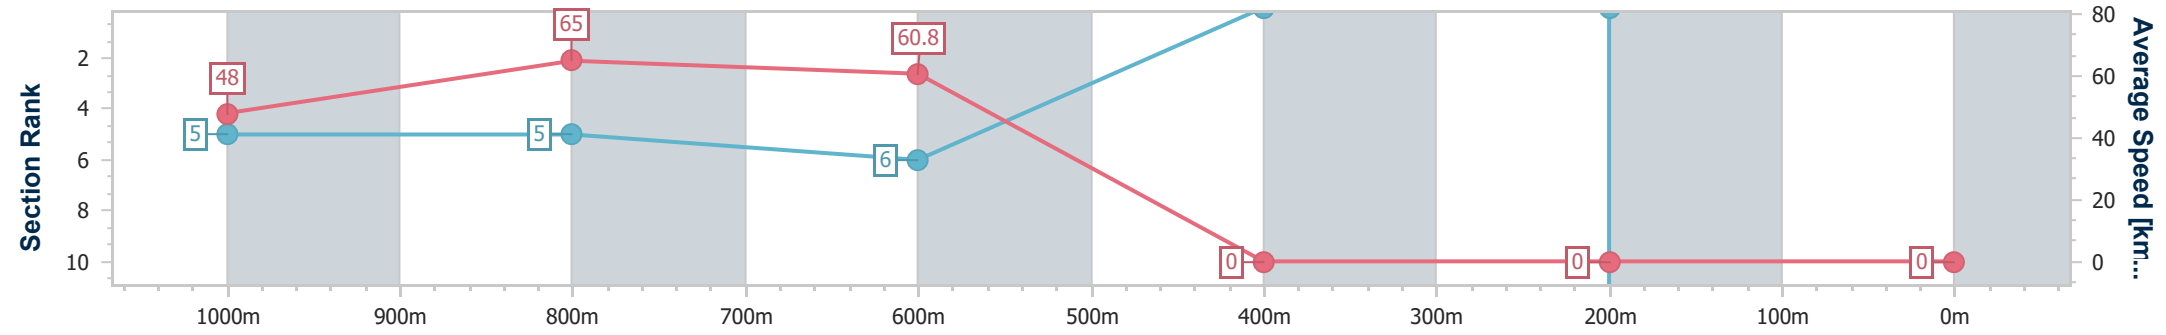

Horse/Jockey Name	Winter Rain
Final Rank	2147483647
Fastest Section Time (Section)	0:11.06 (1000m)
Top Speed [km/h] (Section)	66.4 (1000m)
Race State	DidNotFinish

Toowoomba QLD Professional
Race 2: WESTERN TRUCK GROUP BENCHMARK 65 Handicap
- 1200m

09 December 2023 - 17:48

Track Rating: Good 4, Weather: Fine, Rail Position: +3m Entire

Section	Overall	1000m	800m	600m	400m	200m								
Section Times	0:00.00 [2147483647 1 (0:15.02)	0:00.00 [5] (0:11.06)	0:00.00 [5] (0:11.76)	-:--:--	-:--:--	-:--:--								
Average Speed [km/h]	48.0	65.0	60.8	0.0	0.0	0.0								
Top Speed [km/h]	64.4	66.4	64.7	--:--	--:--	--:--								
Avg. Dist. to Rail [m]	3.8	0.5	1.6	0.0	0.0	0.0								
Avg. Stride Freq. [Hz]	2.5	2.6	2.5	--:--	--:--	--:--								
Avg. Stride Length [m]	5.5	7.0	6.8	--:--	--:--	--:--								

[ ] Ranking at each section and finish
-:--:-- No data available at this section
NA No data available