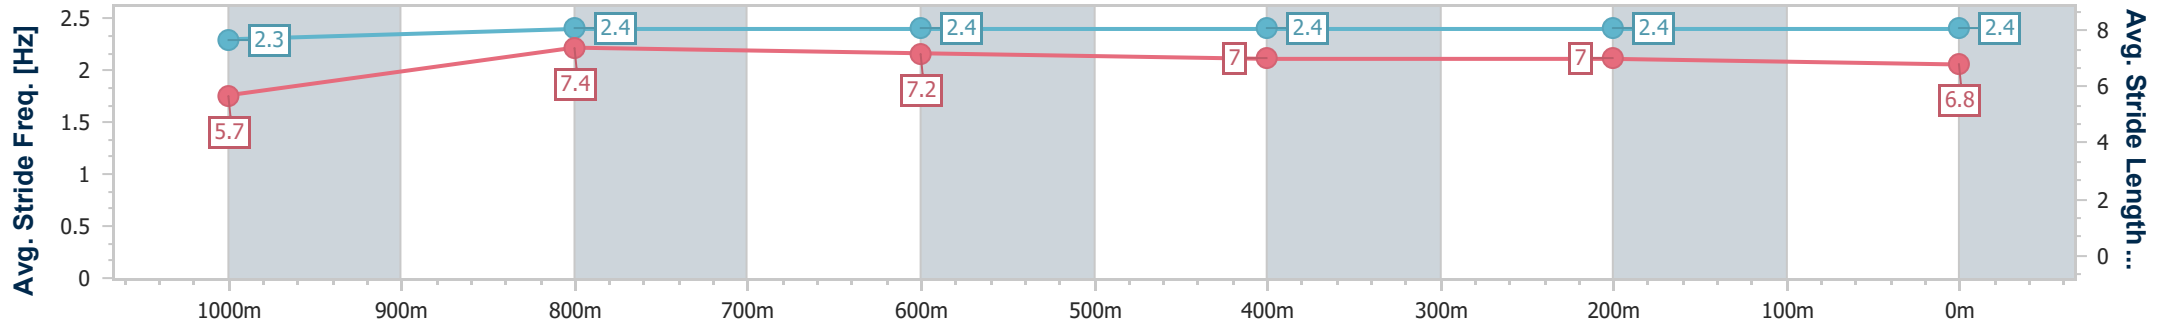

Horse/Jockey Name	King Of The Desert
Final Rank	6
Fastest Section Time (Section)	0:11.31 (1000m)
Top Speed [km/h] (Section)	64.8 (1000m)
Race State	Finished

Toowoomba QLD Professional
Race 2: WESTERN TRUCK GROUP BENCHMARK 65 Handicap
- 1200m

09 December 2023 - 17:48

Track Rating: Good 4, Weather: Fine, Rail Position: +3m Entire

Section	Overall	1000m	800m	600m	400m	200m								
Section Times	1:13.75 [6] (0:15.15)	0:58.60 [7] (0:11.31)	0:47.29 [7] (0:11.57)	0:35.72 [7] (0:11.73)	0:23.99 [6] (0:11.81)	0:12.18 [6] (0:12.18)								
Average Speed [km/h]	47.4	63.9	62.4	61.3	61.4	59.3								
Top Speed [km/h]	63.1	64.8	63.8	62.1	62.4	60.4								
Avg. Dist. to Rail [m]	6.1	1.6	0.5	0.5	3.3	7.6								
Avg. Stride Freq. [Hz]	2.3	2.4	2.4	2.4	2.4	2.4								
Avg. Stride Length [m]	5.7	7.4	7.2	7.0	7.0	6.8								

- [ ] Ranking at each section and finish
- -.-.- No data available at this section
- NA No data available