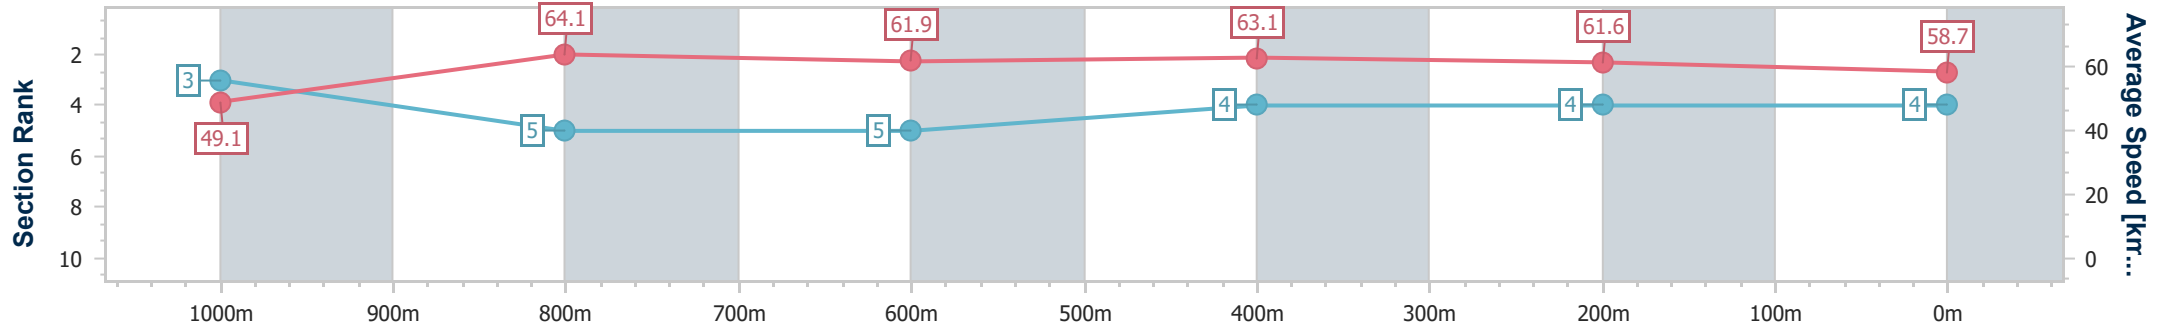

Horse/Jockey Name	Kalumburu
Final Rank	4
Fastest Section Time (Section)	0:11.34 (1000m)
Top Speed [km/h] (Section)	65.4 (1000m)
Race State	Finished

Toowoomba QLD Professional
Race 2: WESTERN TRUCK GROUP BENCHMARK 65 Handicap
- 1200m

09 December 2023 - 17:48

Track Rating: Good 4, Weather: Fine, Rail Position: +3m Entire

Section	Overall	1000m	800m	600m	400m	200m
Section Times	1:13.21 [4] (0:14.63)	0:58.58 [3] (0:11.34)	0:47.24 [5] (0:11.70)	0:35.54 [5] (0:11.52)	0:24.02 [4] (0:11.76)	0:12.26 [4] (0:12.26)
Average Speed [km/h]	49.1	64.1	61.9	63.1	61.6	58.7
Top Speed [km/h]	63.9	65.4	63.4	63.9	63.2	59.9
Avg. Dist. to Rail [m]	4.3	2.6	1.6	1.6	2.2	3.4
Avg. Stride Freq. [Hz]	2.3	2.4	2.3	2.4	2.3	2.2
Avg. Stride Length [m]	6.0	7.5	7.5	7.4	7.3	7.2

- [ ] Ranking at each section and finish
- -.-.- No data available at this section
- NA No data available