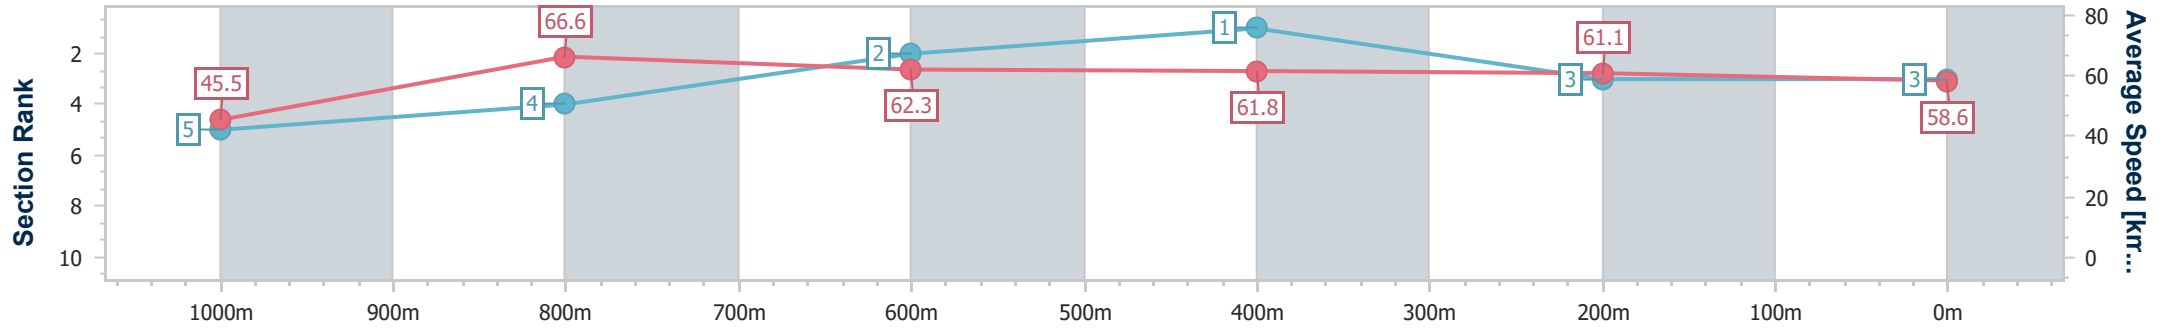

Horse/Jockey Name	Tokyo Sins
Final Rank	3
Fastest Section Time (Section)	0:10.49 (1000m)
Top Speed [km/h] (Section)	68.7 (Overall)
Race State	Finished

Toowoomba QLD Professional
Race 2: WESTERN TRUCK GROUP BENCHMARK 65 Handicap
- 1200m

09 December 2023 - 17:48

Track Rating: Good 4, Weather: Fine, Rail Position: +3m Entire

Section	Overall	1000m	800m	600m	400m	200m
Section Times	1:12.98 [3] (0:15.78)	0:57.20 [5] (0:10.49)	0:46.71 [4] (0:11.06)	0:35.65 [2] (0:11.49)	0:24.16 [1] (0:11.88)	0:12.28 [3] (0:12.28)
Average Speed [km/h]	45.5	66.6	62.3	61.8	61.1	58.6
Top Speed [km/h]	68.7	68.3	64.3	62.7	63.0	59.7
Avg. Dist. to Rail [m]	3.4	5.7	11.3	2.6	2.7	2.2
Avg. Stride Freq. [Hz]	2.6	2.6	2.5	2.6	2.6	2.5
Avg. Stride Length [m]	4.8	6.9	6.8	6.7	6.6	6.5

- [ ] Ranking at each section and finish
- -.-.- No data available at this section
- NA No data available