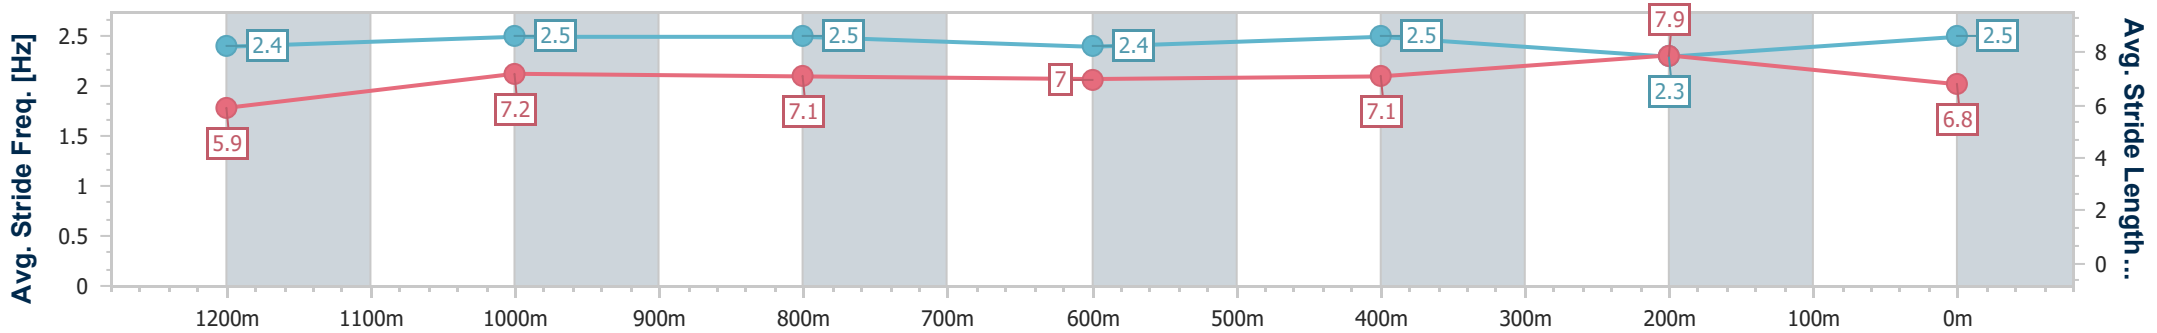

Horse/Jockey Name	Ekaterina
Final Rank	6
Fastest Section Time (Section)	0:10.98 (1200m)
Top Speed [km/h] (Section)	67.3 (1200m)
Race State	Finished

Eagle Farm QLD Professional
Race 8: THE STAR GATEWAY - 1400m
09 December 2023 - 16:30
Track Rating: Good 4, Weather: Fine, Rail Position: True

BRISBANE
RACING CLUB

Section	Overall	1200m	1000m	800m	600m	400m	200m
Section Times	1:23.09 [6] (0:14.39)	1:08.70 [14] (0:10.98)	0:57.72 [13] (0:11.50)	0:46.22 [13] (0:11.81)	0:34.41 [14] (0:11.41)	0:23.00 [12] (0:11.06)	0:11.94 [9] (0:11.94)
Average Speed [km/h]	50.3	65.7	62.8	61.5	62.8	65.2	60.3
Top Speed [km/h]	67.0	67.3	65.0	62.7	66.1	67.1	63.5
Avg. Dist. to Rail [m]	5.8	1.6	0.8	1.4	0.9	3.4	4.4
Avg. Stride Freq. [Hz]	2.4	2.5	2.5	2.4	2.5	2.3	2.5
Avg. Stride Length [m]	5.9	7.2	7.1	7.0	7.1	7.9	6.8

- [ ] Ranking at each section and finish
- -.-.- No data available at this section
- NA No data available