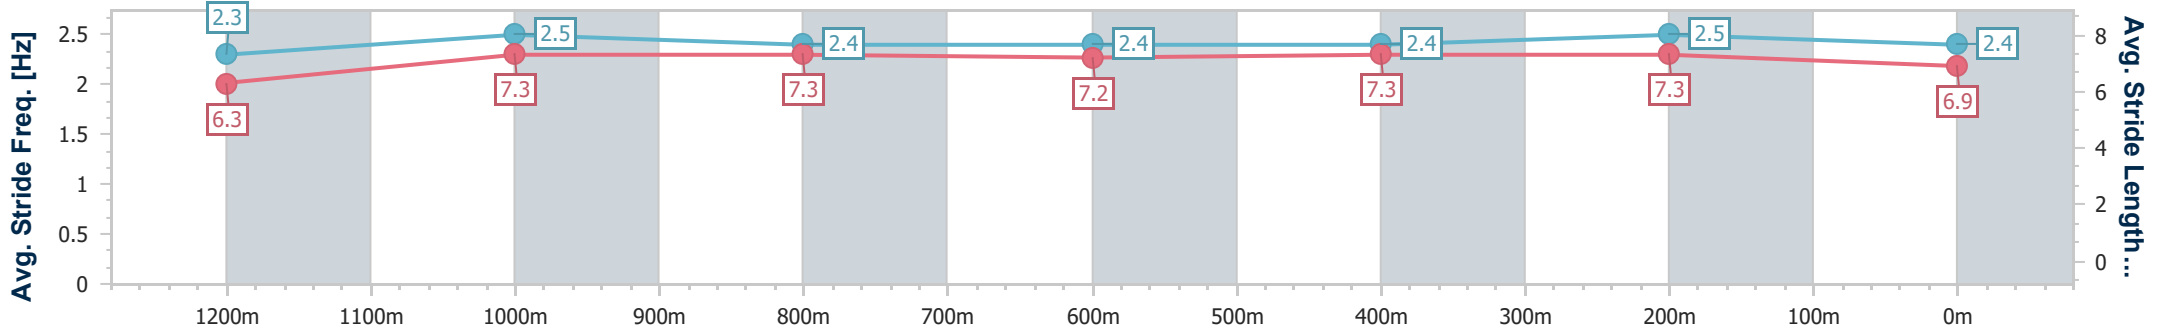

Eagle Farm QLD Professional  
 Race 8: THE STAR GATEWAY - 1400m  
 09 December 2023 - 16:30  
 Track Rating: Good 4, Weather: Fine, Rail Position: True

BRISBANE  
RACING CLUB

Section	Overall	1200m	1000m	800m	600m	400m	200m
Section Times	1:22.96 [2] (0:13.64)	1:09.32 [5] (0:10.93)	0:58.39 [5] (0:11.64)	0:46.75 [6] (0:11.78)	0:34.97 [7] (0:11.58)	0:23.39 [5] (0:11.07)	0:12.32 [1] (0:12.32)
Average Speed [km/h]	52.9	65.9	62.2	61.6	62.9	65.0	58.5
Top Speed [km/h]	66.4	67.3	64.9	62.9	65.0	65.8	63.0
Avg. Dist. to Rail [m]	4.2	2.2	0.7	1.6	2.9	5.2	6.1
Avg. Stride Freq. [Hz]	2.3	2.5	2.4	2.4	2.4	2.5	2.4
Avg. Stride Length [m]	6.3	7.3	7.3	7.2	7.3	7.3	6.9