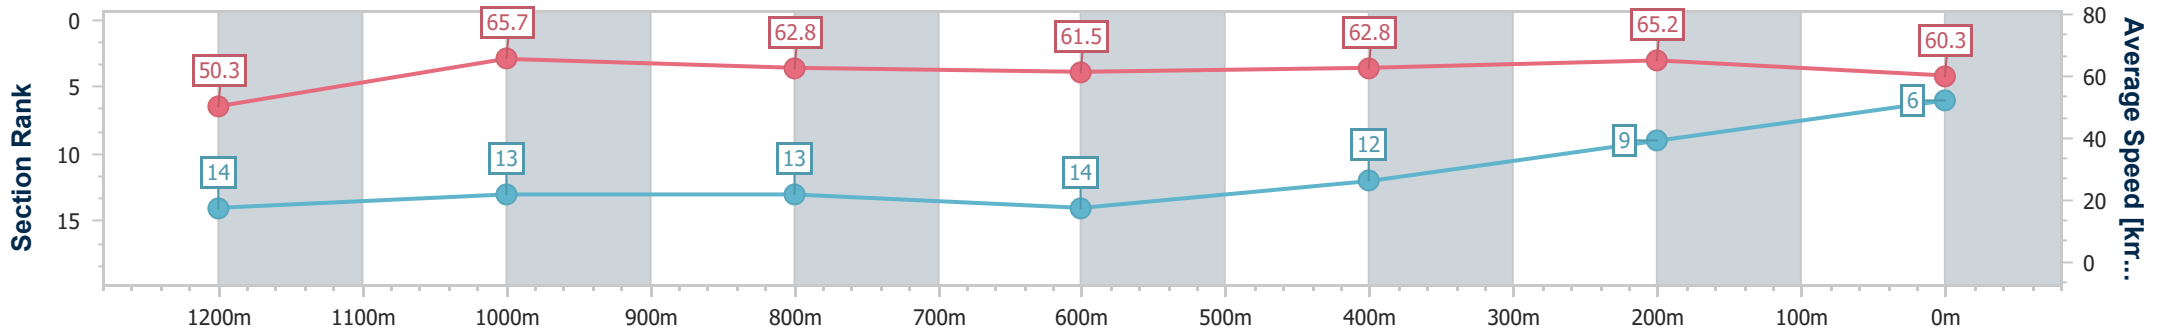

Horse/Jockey Name	Ekaterina
Final Rank	6
Fastest Section Time (Section)	0:10.98 (1200m)
Top Speed [km/h] (Section)	67.3 (1200m)
Race State	Finished

Eagle Farm QLD Professional
Race 8: THE STAR GATEWAY - 1400m
09 December 2023 - 16:30
Track Rating: Good 4, Weather: Fine, Rail Position: True

BRISBANE
RACING CLUB

Section	Overall	1200m	1000m	800m	600m	400m	200m
Section Times	1:23.09 [6] (0:14.39)	1:08.70 [14] (0:10.98)	0:57.72 [13] (0:11.50)	0:46.22 [13] (0:11.81)	0:34.41 [14] (0:11.41)	0:23.00 [12] (0:11.06)	0:11.94 [9] (0:11.94)
Average Speed [km/h]	50.3	65.7	62.8	61.5	62.8	65.2	60.3
Top Speed [km/h]	67.0	67.3	65.0	62.7	66.1	67.1	63.5
Avg. Dist. to Rail [m]	5.8	1.6	0.8	1.4	0.9	3.4	4.4
Avg. Stride Freq. [Hz]	2.4	2.5	2.5	2.4	2.5	2.3	2.5
Avg. Stride Length [m]	5.9	7.2	7.1	7.0	7.1	7.9	6.8

- [ ] Ranking at each section and finish
- -.-.- No data available at this section
- NA No data available