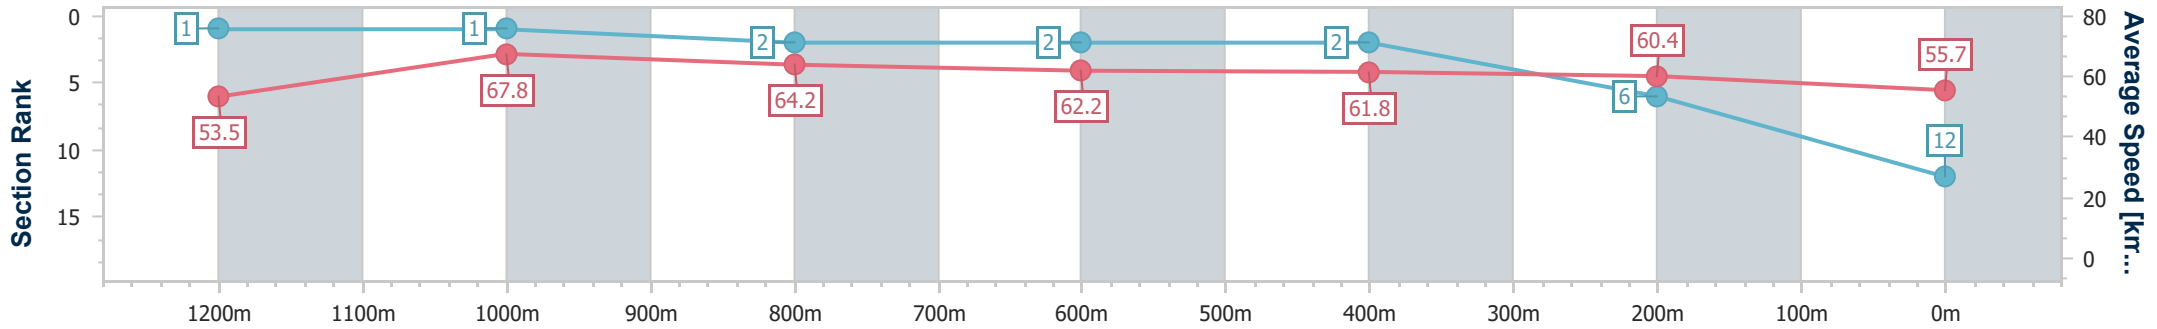

Horse/Jockey Name	Cocobrew Express
Final Rank	12
Fastest Section Time (Section)	0:10.70 (1200m)
Top Speed [km/h] (Section)	68.4 (1200m)
Race State	Finished

Eagle Farm QLD Professional
Race 8: THE STAR GATEWAY - 1400m
09 December 2023 - 16:30
Track Rating: Good 4, Weather: Fine, Rail Position: True

BRISBANE
RACING CLUB

Section	Overall	1200m	1000m	800m	600m	400m	200m
Section Times	1:23.91 [12] (0:13.50)	1:10.41 [1] (0:10.70)	0:59.71 [1] (0:11.35)	0:48.36 [2] (0:11.68)	0:36.68 [2] (0:11.80)	0:24.88 [2] (0:11.94)	0:12.94 [6] (0:12.94)
Average Speed [km/h]	53.5	67.8	64.2	62.2	61.8	60.4	55.7
Top Speed [km/h]	67.8	68.4	65.7	62.8	62.6	61.9	58.5
Avg. Dist. to Rail [m]	9.0	5.3	2.8	2.0	3.1	5.0	4.6
Avg. Stride Freq. [Hz]	2.3	2.3	2.3	2.2	2.3	2.3	2.2
Avg. Stride Length [m]	6.3	7.4	7.7	7.5	7.5	7.4	7.1

- [ ] Ranking at each section and finish
- -.-.- No data available at this section
- NA No data available