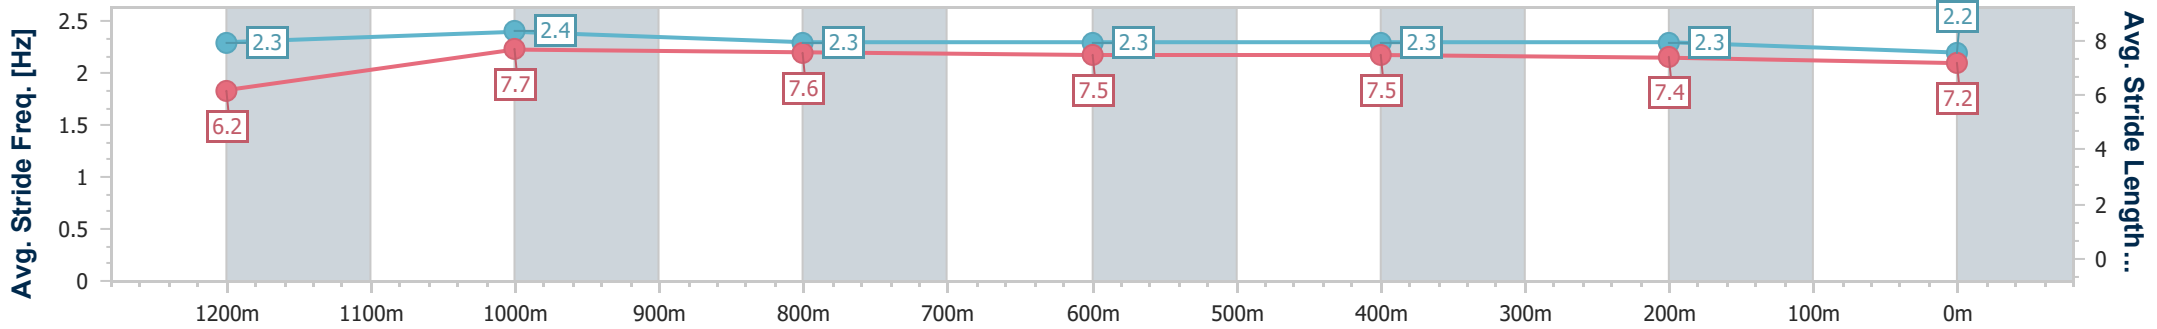

Horse/Jockey Name	Houston Rocket
Final Rank	10
Fastest Section Time (Section)	0:10.97 (1200m)
Top Speed [km/h] (Section)	66.5 (1200m)
Race State	Finished

Eagle Farm QLD Professional
Race 8: THE STAR GATEWAY - 1400m
09 December 2023 - 16:30
Track Rating: Good 4, Weather: Fine, Rail Position: True

BRISBANE
RACING CLUB

Section	Overall	1200m	1000m	800m	600m	400m	200m
Section Times	1:23.82 [10] (0:14.03)	1:09.79 [11] (0:10.97)	0:58.82 [10] (0:11.46)	0:47.36 [9] (0:11.66)	0:35.70 [9] (0:11.77)	0:23.93 [11] (0:11.51)	0:12.42 [12] (0:12.42)
Average Speed [km/h]	51.4	65.6	63.0	62.1	61.7	62.8	57.8
Top Speed [km/h]	65.8	66.5	64.8	63.2	63.4	64.3	59.9
Avg. Dist. to Rail [m]	1.2	2.1	0.7	1.0	2.0	1.1	0.5
Avg. Stride Freq. [Hz]	2.3	2.4	2.3	2.3	2.3	2.3	2.2
Avg. Stride Length [m]	6.2	7.7	7.6	7.5	7.5	7.4	7.2

- [ ] Ranking at each section and finish
- -.-.- No data available at this section
- NA No data available