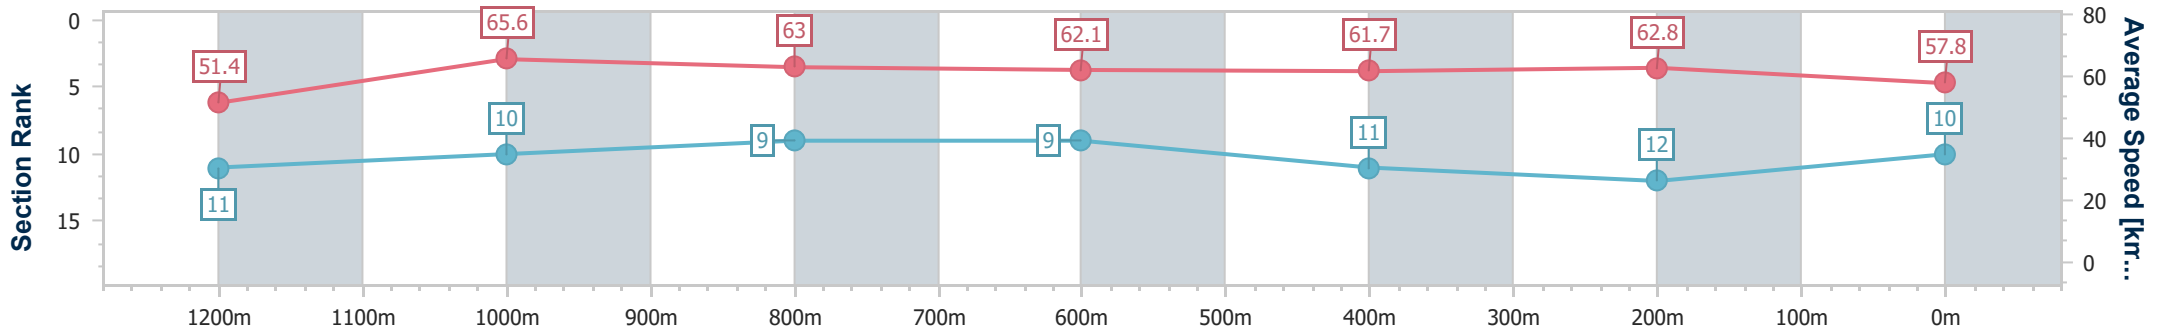

Horse/Jockey Name	Houston Rocket
Final Rank	10
Fastest Section Time (Section)	0:10.97 (1200m)
Top Speed [km/h] (Section)	66.5 (1200m)
Race State	Finished

Eagle Farm QLD Professional
Race 8: THE STAR GATEWAY - 1400m
09 December 2023 - 16:30
Track Rating: Good 4, Weather: Fine, Rail Position: True

BRISBANE
RACING CLUB

Section	Overall	1200m	1000m	800m	600m	400m	200m
Section Times	1:23.82 [10] (0:14.03)	1:09.79 [11] (0:10.97)	0:58.82 [10] (0:11.46)	0:47.36 [9] (0:11.66)	0:35.70 [9] (0:11.77)	0:23.93 [11] (0:11.51)	0:12.42 [12] (0:12.42)
Average Speed [km/h]	51.4	65.6	63.0	62.1	61.7	62.8	57.8
Top Speed [km/h]	65.8	66.5	64.8	63.2	63.4	64.3	59.9
Avg. Dist. to Rail [m]	1.2	2.1	0.7	1.0	2.0	1.1	0.5
Avg. Stride Freq. [Hz]	2.3	2.4	2.3	2.3	2.3	2.3	2.2
Avg. Stride Length [m]	6.2	7.7	7.6	7.5	7.5	7.4	7.2

- [ ] Ranking at each section and finish
- -.-.- No data available at this section
- NA No data available