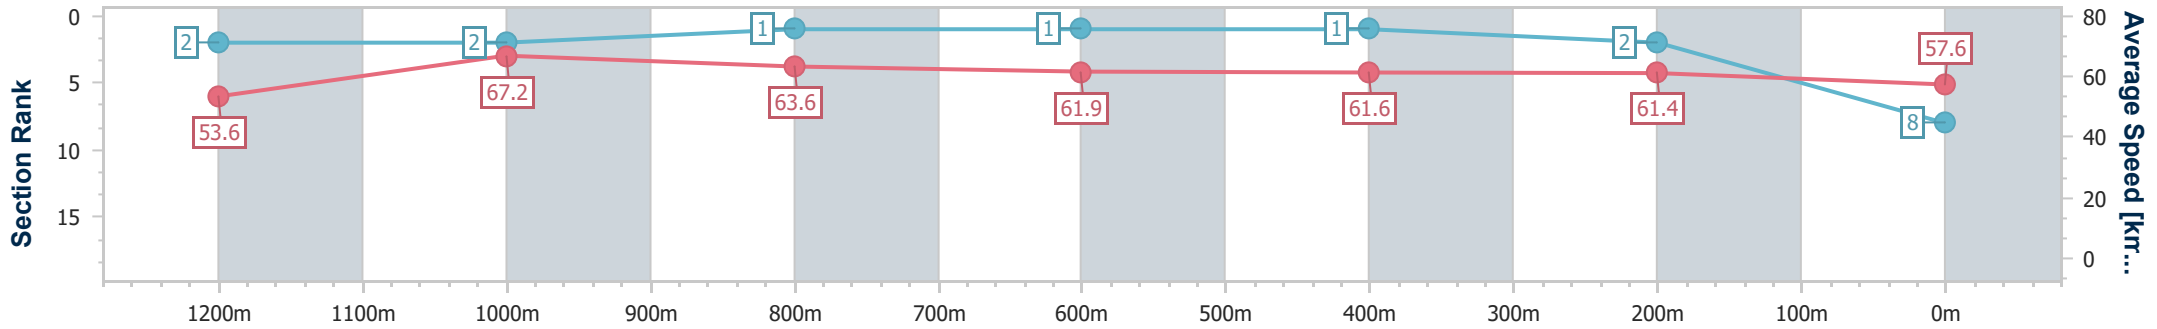

Horse/Jockey Name	Standing Order
Final Rank	8
Fastest Section Time (Section)	0:10.70 (1200m)
Top Speed [km/h] (Section)	68.8 (1200m)
Race State	Finished

Eagle Farm QLD Professional
Race 8: THE STAR GATEWAY - 1400m
09 December 2023 - 16:30
Track Rating: Good 4, Weather: Fine, Rail Position: True

BRISBANE
RACING CLUB

Section	Overall	1200m	1000m	800m	600m	400m	200m
Section Times	1:23.17 [8] (0:13.51)	1:09.66 [2] (0:10.70)	0:58.96 [2] (0:11.31)	0:47.65 [1] (0:11.70)	0:35.95 [1] (0:11.71)	0:24.24 [1] (0:11.72)	0:12.52 [2] (0:12.52)
Average Speed [km/h]	53.6	67.2	63.6	61.9	61.6	61.4	57.6
Top Speed [km/h]	66.8	68.8	65.4	62.5	63.7	63.3	60.2
Avg. Dist. to Rail [m]	3.2	1.3	0.3	0.5	1.0	3.3	3.7
Avg. Stride Freq. [Hz]	2.2	2.4	2.3	2.3	2.3	2.3	2.3
Avg. Stride Length [m]	6.8	7.9	7.7	7.6	7.4	7.4	7.1

- [ ] Ranking at each section and finish
- -.-.- No data available at this section
- NA No data available