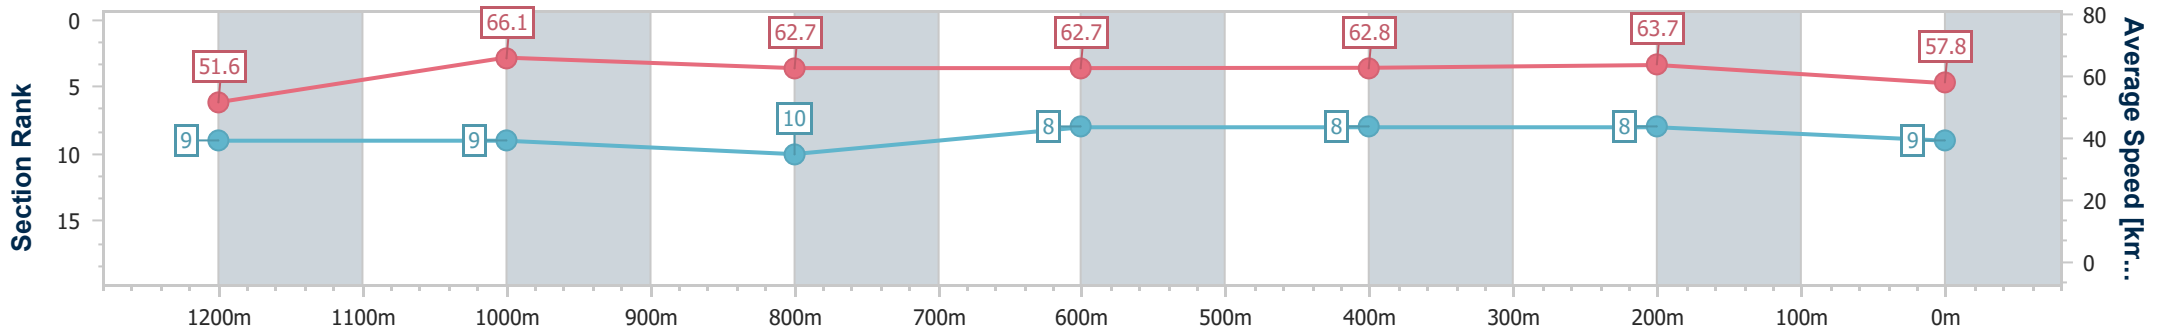

Horse/Jockey Name	Epicus
Final Rank	9
Fastest Section Time (Section)	0:10.94 (1200m)
Top Speed [km/h] (Section)	66.6 (Overall)
Race State	Finished

Eagle Farm QLD Professional
Race 8: THE STAR GATEWAY - 1400m
09 December 2023 - 16:30
Track Rating: Good 4, Weather: Fine, Rail Position: True

BRISBANE
RACING CLUB

Section	Overall	1200m	1000m	800m	600m	400m	200m
Section Times	1:23.53 [9] (0:13.95)	1:09.58 [9] (0:10.94)	0:58.64 [9] (0:11.62)	0:47.02 [10] (0:11.57)	0:35.45 [8] (0:11.70)	0:23.75 [8] (0:11.27)	0:12.48 [8] (0:12.48)
Average Speed [km/h]	51.6	66.1	62.7	62.7	62.8	63.7	57.8
Top Speed [km/h]	66.6	66.6	65.6	63.9	64.2	65.8	61.9
Avg. Dist. to Rail [m]	6.0	3.7	2.6	1.8	3.8	8.8	9.0
Avg. Stride Freq. [Hz]	2.2	2.4	2.3	2.3	2.3	2.4	2.3
Avg. Stride Length [m]	6.5	7.7	7.6	7.6	7.5	7.5	7.1

- [ ] Ranking at each section and finish
- -.-.- No data available at this section
- NA No data available