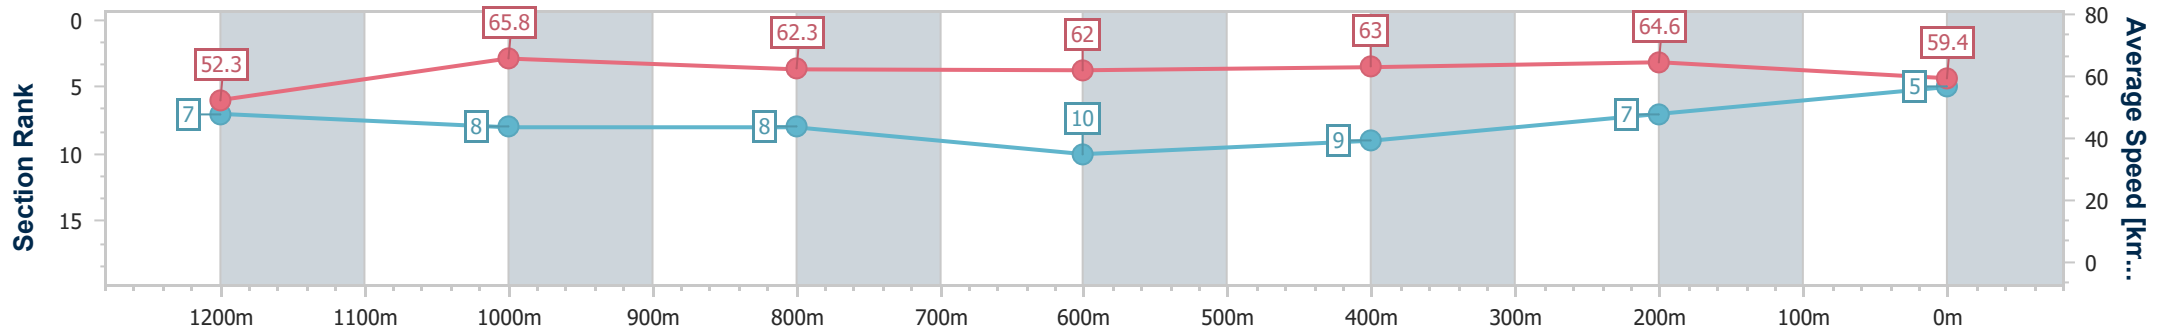

Horse/Jockey Name	Deer Trail
Final Rank	5
Fastest Section Time (Section)	0:10.99 (1200m)
Top Speed [km/h] (Section)	67.3 (1200m)
Race State	Finished

Eagle Farm QLD Professional
Race 8: THE STAR GATEWAY - 1400m
09 December 2023 - 16:30
Track Rating: Good 4, Weather: Fine, Rail Position: True

BRISBANE
RACING CLUB

Section	Overall	1200m	1000m	800m	600m	400m	200m
Section Times	1:23.09 [5] (0:13.76)	1:09.33 [7] (0:10.99)	0:58.34 [8] (0:11.63)	0:46.71 [8] (0:11.80)	0:34.91 [10] (0:11.62)	0:23.29 [9] (0:11.20)	0:12.09 [7] (0:12.09)
Average Speed [km/h]	52.3	65.8	62.3	62.0	63.0	64.6	59.4
Top Speed [km/h]	66.6	67.3	65.8	62.8	65.4	65.9	62.5
Avg. Dist. to Rail [m]	1.9	2.2	2.1	3.4	3.8	4.1	3.3
Avg. Stride Freq. [Hz]	2.2	2.4	2.3	2.3	2.3	2.4	2.3
Avg. Stride Length [m]	6.7	7.8	7.5	7.6	7.5	7.5	7.1

- [ ] Ranking at each section and finish
- -.-.- No data available at this section
- NA No data available