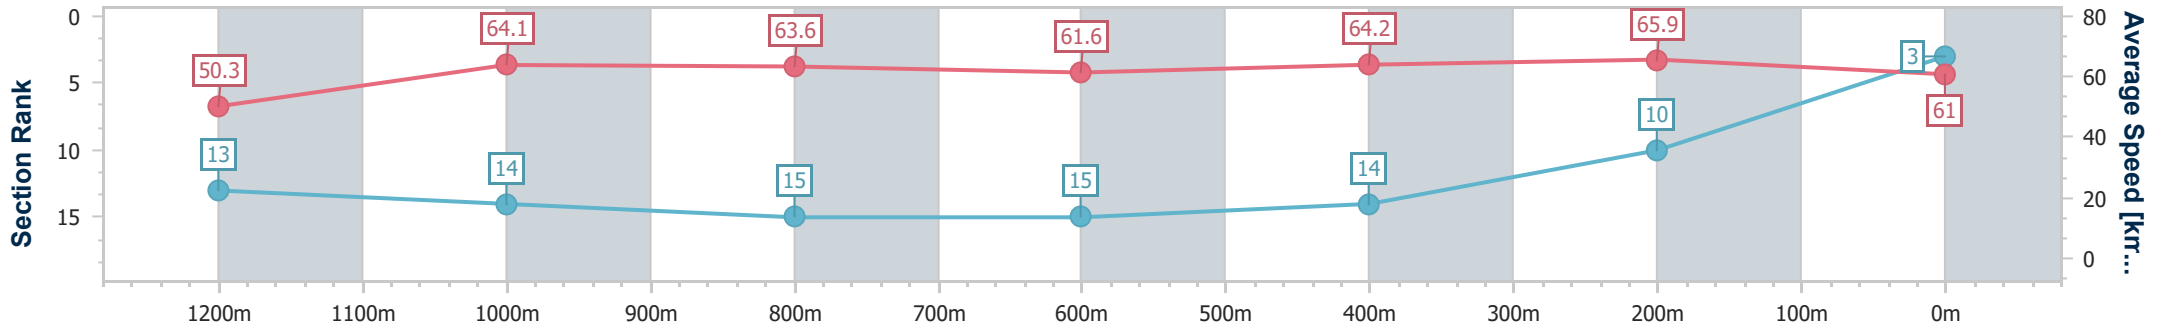

Horse/Jockey Name	Warby
Final Rank	3
Fastest Section Time (Section)	0:10.95 (400m)
Top Speed [km/h] (Section)	68.7 (400m)
Race State	Finished

Eagle Farm QLD Professional
Race 8: THE STAR GATEWAY - 1400m
09 December 2023 - 16:30
Track Rating: Good 4, Weather: Fine, Rail Position: True

BRISBANE
RACING CLUB

Section	Overall	1200m	1000m	800m	600m	400m	200m
Section Times	1:23.06 [3] (0:14.32)	1:08.74 [13] (0:11.26)	0:57.48 [14] (0:11.50)	0:45.98 [15] (0:11.78)	0:34.20 [15] (0:11.47)	0:22.73 [14] (0:10.95)	0:11.78 [10] (0:11.78)
Average Speed [km/h]	50.3	64.1	63.6	61.6	64.2	65.9	61.0
Top Speed [km/h]	64.5	65.3	65.3	62.9	68.5	68.7	64.1
Avg. Dist. to Rail [m]	5.0	3.7	2.6	2.2	4.1	7.2	8.0
Avg. Stride Freq. [Hz]	2.1	2.3	2.3	2.3	2.4	2.4	2.3
Avg. Stride Length [m]	6.7	7.6	7.6	7.5	7.6	7.5	7.4

- [ ] Ranking at each section and finish
- -.-.- No data available at this section
- NA No data available