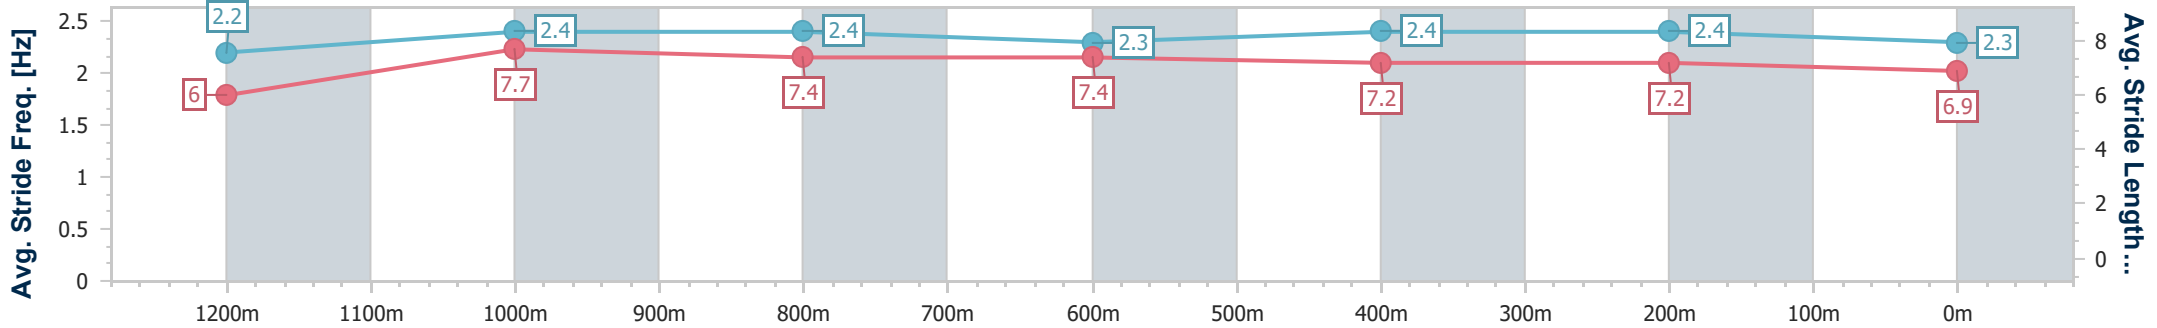

Horse/Jockey Name	Sunset Soiree
Final Rank	13
Fastest Section Time (Section)	0:10.80 (1200m)
Top Speed [km/h] (Section)	68.2 (1200m)
Race State	Finished

Eagle Farm QLD Professional
Race 8: THE STAR GATEWAY - 1400m
09 December 2023 - 16:30
Track Rating: Good 4, Weather: Fine, Rail Position: True

BRISBANE
RACING CLUB

Section	Overall	1200m	1000m	800m	600m	400m	200m
Section Times	1:24.26 [13] (0:14.86)	1:09.40 [15] (0:10.80)	0:58.60 [15] (0:11.31)	0:47.29 [14] (0:11.70)	0:35.59 [13] (0:11.69)	0:23.90 [15] (0:11.48)	0:12.42 [15] (0:12.42)
Average Speed [km/h]	48.6	66.9	64.0	62.2	62.2	62.5	58.2
Top Speed [km/h]	68.0	68.2	66.1	63.0	64.0	63.9	60.6
Avg. Dist. to Rail [m]	7.2	1.7	1.6	1.7	2.3	5.1	5.9
Avg. Stride Freq. [Hz]	2.2	2.4	2.4	2.3	2.4	2.4	2.3
Avg. Stride Length [m]	6.0	7.7	7.4	7.4	7.2	7.2	6.9

- [ ] Ranking at each section and finish
- -.-.- No data available at this section
- NA No data available