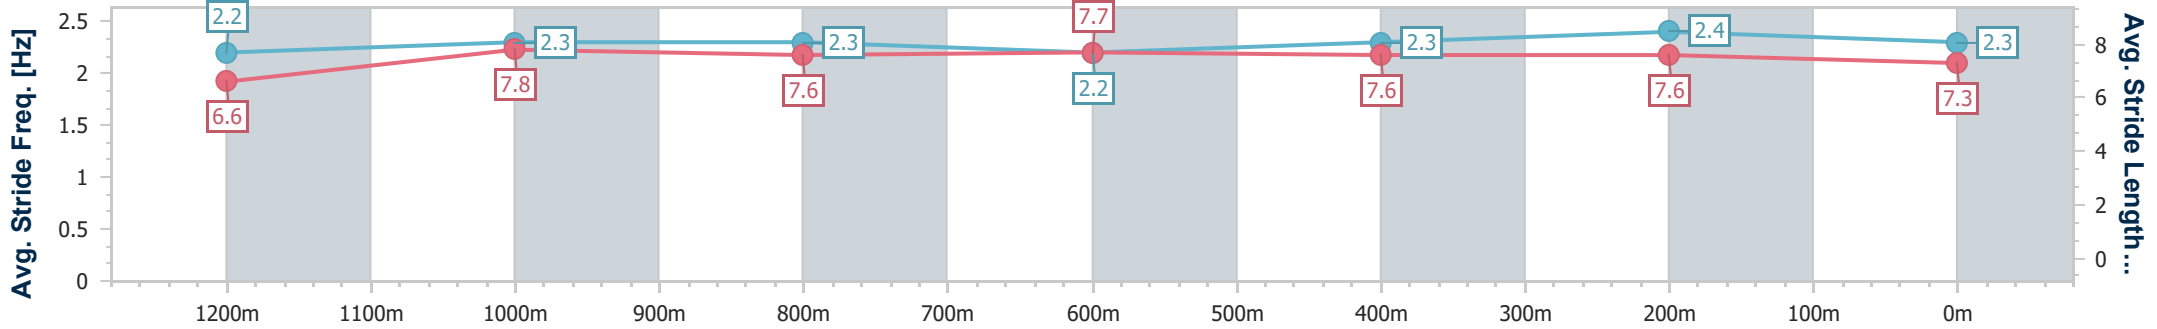

Horse/Jockey Name	Dream Hour
Final Rank	1
Fastest Section Time (Section)	0:10.91 (400m)
Top Speed [km/h] (Section)	67.3 (400m)
Race State	Finished

Eagle Farm QLD Professional
Race 8: THE STAR GATEWAY - 1400m
09 December 2023 - 16:30
Track Rating: Good 4, Weather: Fine, Rail Position: True

BRISBANE
RACING CLUB

Section	Overall	1200m	1000m	800m	600m	400m	200m
Section Times	1:22.56 [1] (0:13.99)	1:08.57 [10] (0:11.06)	0:57.51 [11] (0:11.60)	0:45.91 [11] (0:11.59)	0:34.32 [11] (0:11.62)	0:22.70 [10] (0:10.91)	0:11.79 [3] (0:11.79)
Average Speed [km/h]	51.8	65.0	62.3	61.9	62.5	66.0	61.2
Top Speed [km/h]	65.8	66.4	64.1	62.7	65.8	67.3	64.8
Avg. Dist. to Rail [m]	3.8	3.0	0.8	1.1	2.6	10.2	10.0
Avg. Stride Freq. [Hz]	2.2	2.3	2.3	2.2	2.3	2.4	2.3
Avg. Stride Length [m]	6.6	7.8	7.6	7.7	7.6	7.6	7.3

- [ ] Ranking at each section and finish
- -.-.- No data available at this section
- NA No data available