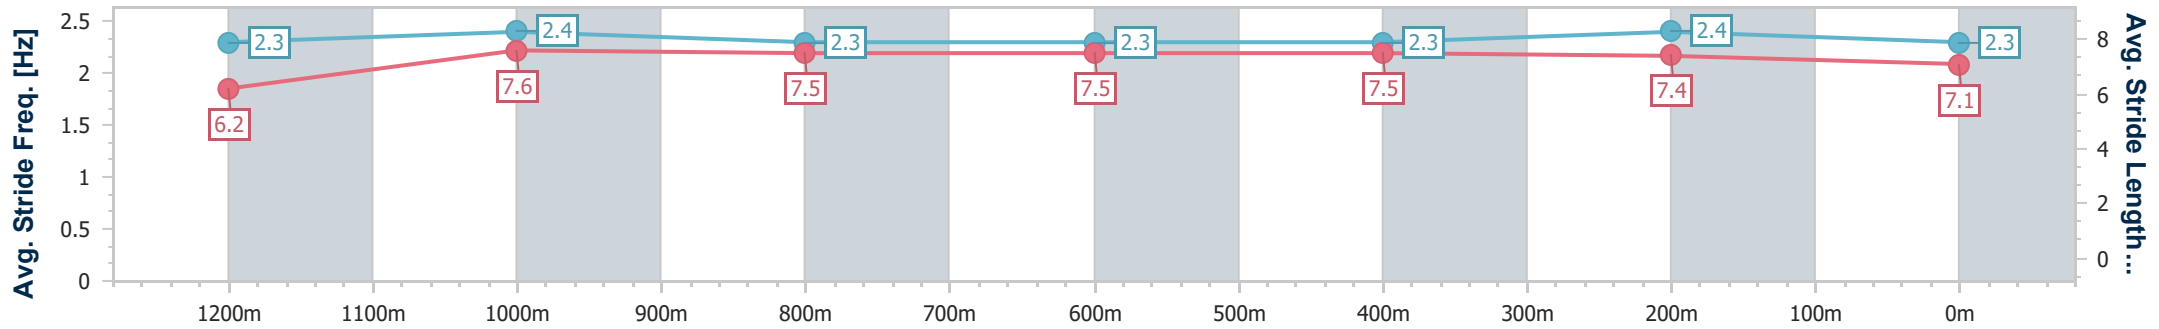

Horse/Jockey Name	John Rambo
Final Rank	11
Fastest Section Time (Section)	0:11.15 (1200m)
Top Speed [km/h] (Section)	66.1 (1200m)
Race State	Finished

Eagle Farm QLD Professional
Race 8: THE STAR GATEWAY - 1400m
09 December 2023 - 16:30
Track Rating: Good 4, Weather: Fine, Rail Position: True

BRISBANE
RACING CLUB

Section	Overall	1200m	1000m	800m	600m	400m	200m
Section Times	1:23.87 [11] (0:14.07)	1:09.80 [12] (0:11.15)	0:58.65 [12] (0:11.57)	0:47.08 [12] (0:11.79)	0:35.29 [12] (0:11.59)	0:23.70 [13] (0:11.38)	0:12.32 [13] (0:12.32)
Average Speed [km/h]	51.3	64.6	63.2	61.5	62.8	63.4	58.4
Top Speed [km/h]	65.5	66.1	65.1	62.4	64.6	65.2	61.9
Avg. Dist. to Rail [m]	2.4	3.1	2.8	2.0	2.3	5.5	6.5
Avg. Stride Freq. [Hz]	2.3	2.4	2.3	2.3	2.3	2.4	2.3
Avg. Stride Length [m]	6.2	7.6	7.5	7.5	7.5	7.4	7.1

- [ ] Ranking at each section and finish
- -.-.- No data available at this section
- NA No data available