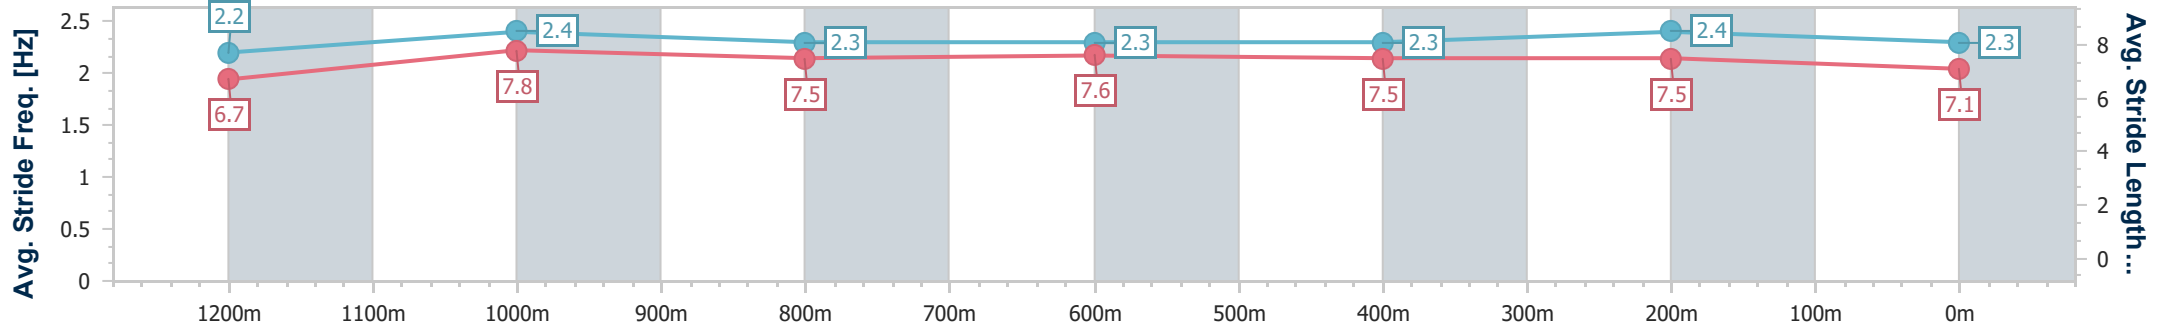

Horse/Jockey Name	Deer Trail
Final Rank	5
Fastest Section Time (Section)	0:10.99 (1200m)
Top Speed [km/h] (Section)	67.3 (1200m)
Race State	Finished

Eagle Farm QLD Professional
Race 8: THE STAR GATEWAY - 1400m
09 December 2023 - 16:30
Track Rating: Good 4, Weather: Fine, Rail Position: True

BRISBANE
RACING CLUB

Section	Overall	1200m	1000m	800m	600m	400m	200m
Section Times	1:23.09 [5] (0:13.76)	1:09.33 [7] (0:10.99)	0:58.34 [8] (0:11.63)	0:46.71 [8] (0:11.80)	0:34.91 [10] (0:11.62)	0:23.29 [9] (0:11.20)	0:12.09 [7] (0:12.09)
Average Speed [km/h]	52.3	65.8	62.3	62.0	63.0	64.6	59.4
Top Speed [km/h]	66.6	67.3	65.8	62.8	65.4	65.9	62.5
Avg. Dist. to Rail [m]	1.9	2.2	2.1	3.4	3.8	4.1	3.3
Avg. Stride Freq. [Hz]	2.2	2.4	2.3	2.3	2.3	2.4	2.3
Avg. Stride Length [m]	6.7	7.8	7.5	7.6	7.5	7.5	7.1

- [ ] Ranking at each section and finish
- -.-.- No data available at this section
- NA No data available