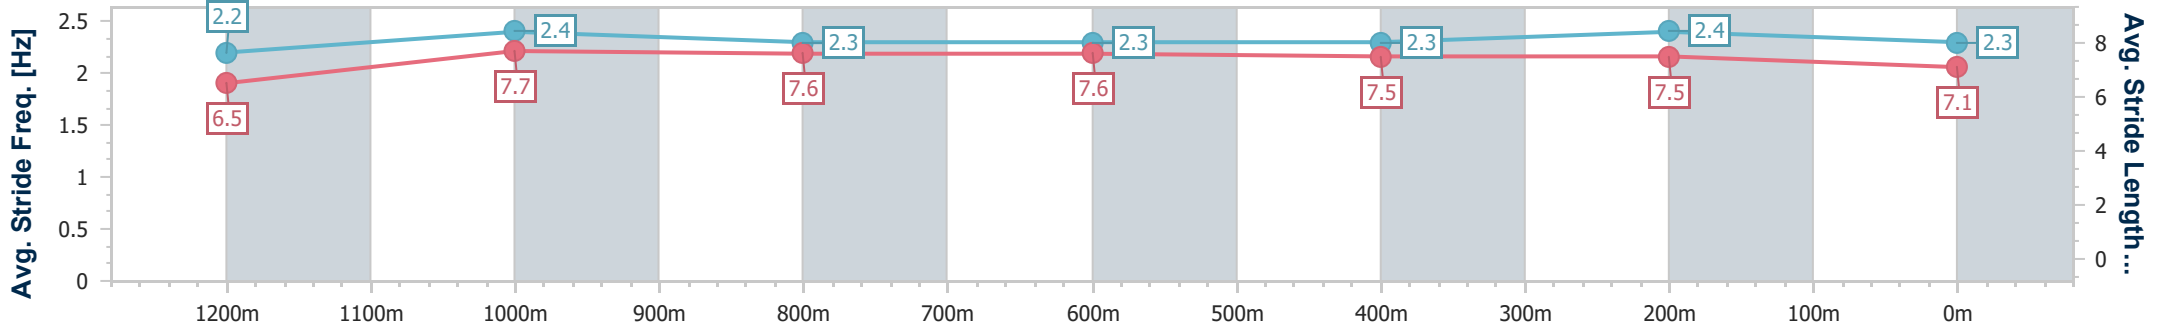

Horse/Jockey Name	Epicus
Final Rank	9
Fastest Section Time (Section)	0:10.94 (1200m)
Top Speed [km/h] (Section)	66.6 (Overall)
Race State	Finished

Eagle Farm QLD Professional
Race 8: THE STAR GATEWAY - 1400m
09 December 2023 - 16:30
Track Rating: Good 4, Weather: Fine, Rail Position: True

BRISBANE
RACING CLUB

Section	Overall	1200m	1000m	800m	600m	400m	200m
Section Times	1:23.53 [9] (0:13.95)	1:09.58 [9] (0:10.94)	0:58.64 [9] (0:11.62)	0:47.02 [10] (0:11.57)	0:35.45 [8] (0:11.70)	0:23.75 [8] (0:11.27)	0:12.48 [8] (0:12.48)
Average Speed [km/h]	51.6	66.1	62.7	62.7	62.8	63.7	57.8
Top Speed [km/h]	66.6	66.6	65.6	63.9	64.2	65.8	61.9
Avg. Dist. to Rail [m]	6.0	3.7	2.6	1.8	3.8	8.8	9.0
Avg. Stride Freq. [Hz]	2.2	2.4	2.3	2.3	2.3	2.4	2.3
Avg. Stride Length [m]	6.5	7.7	7.6	7.6	7.5	7.5	7.1

- [ ] Ranking at each section and finish
- -.-.- No data available at this section
- NA No data available