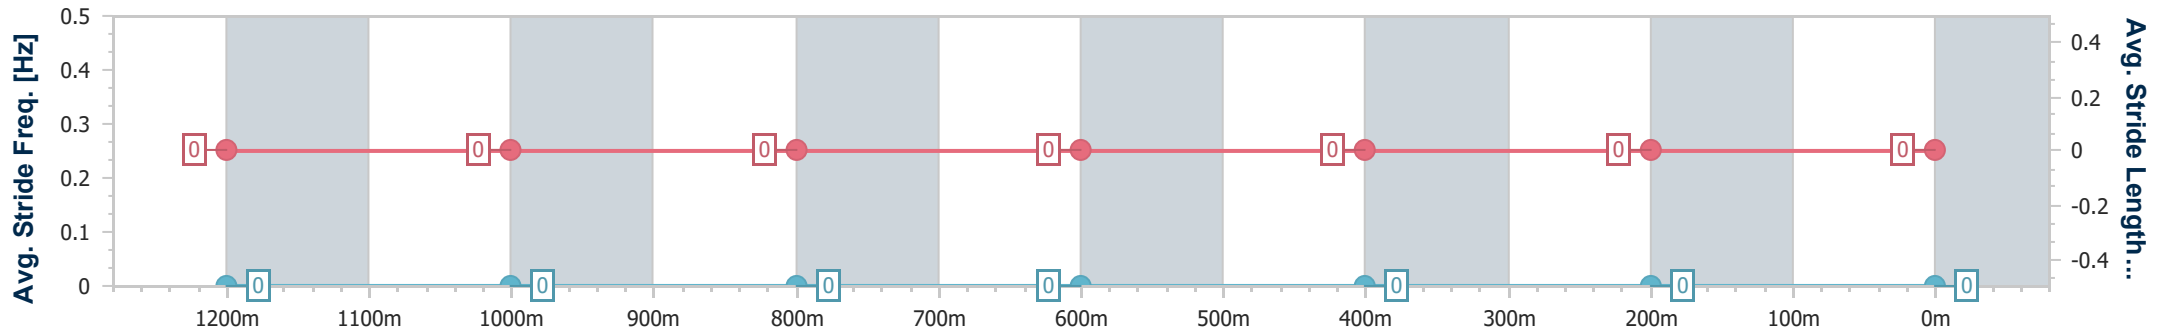

Horse/Jockey Name	Count Da Beans
Final Rank	14
Fastest Section Time (Section)	0:11.00 (1200m)
Top Speed [km/h] (Section)	66.4 (Overall)
Race State	Finished

Eagle Farm QLD Professional
Race 8: THE STAR GATEWAY - 1400m
09 December 2023 - 16:30
Track Rating: Good 4, Weather: Fine, Rail Position: True

BRISBANE
RACING CLUB

Section	Overall	1200m	1000m	800m	600m	400m	200m
Section Times	1:24.30 [14] (0:13.74)	1:10.56 [6] (0:11.00)	0:59.56 [7] (0:11.45)	0:48.11 [5] (0:11.64)	0:36.47 [5] (0:11.82)	0:24.65 [6] (0:11.71)	0:12.94 [11] (0:12.94)
Average Speed [km/h]	52.3	65.6	62.9	61.8	61.3	61.5	55.7
Top Speed [km/h]	66.4	66.2	63.7	63.5	63.5	63.6	59.5
Avg. Dist. to Rail [m]	0.9	1.4	0.3	0.5	1.5	1.8	2.4
Avg. Stride Freq. [Hz]	---	---	---	---	---	---	---
Avg. Stride Length [m]	---	---	---	---	---	---	---

- [ ] Ranking at each section and finish
- --- No data available at this section
- NA No data available