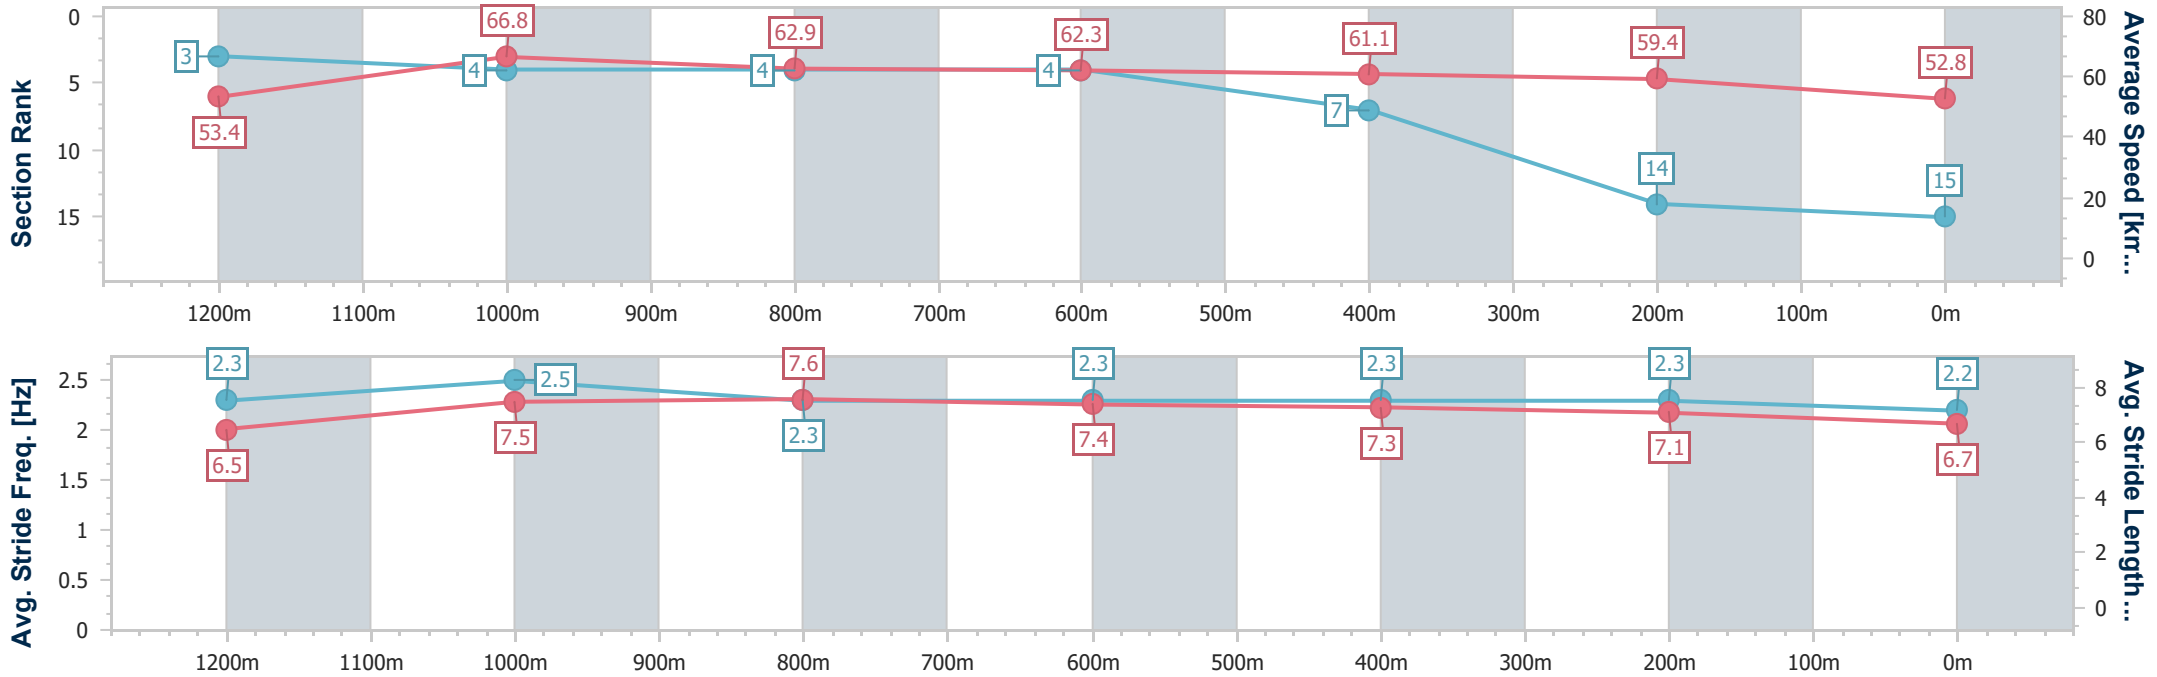

Eagle Farm QLD Professional  
 Race 8: THE STAR GATEWAY - 1400m  
 09 December 2023 - 16:30  
 Track Rating: Good 4, Weather: Fine, Rail Position: True

BRISBANE  
RACING CLUB

Section	Overall	1200m	1000m	800m	600m	400m	200m
Section Times	1:24.30 [14] (0:13.74)	1:10.56 [6] (0:11.00)	0:59.56 [7] (0:11.45)	0:48.11 [5] (0:11.64)	0:36.47 [5] (0:11.82)	0:24.65 [6] (0:11.71)	0:12.94 [11] (0:12.94)
Average Speed [km/h]	52.3	65.6	62.9	61.8	61.3	61.5	55.7
Top Speed [km/h]	66.4	66.2	63.7	63.5	63.5	63.6	59.5
Avg. Dist. to Rail [m]	0.9	1.4	0.3	0.5	1.5	1.8	2.4
Avg. Stride Freq. [Hz]	---	---	---	---	---	---	---
Avg. Stride Length [m]	---	---	---	---	---	---	---

- [ ] Ranking at each section and finish
- No data available at this section
- NA No data available

Horse/Jockey Name	Seventies Hit
Final Rank	15
Fastest Section Time (Section)	0:10.81 (1200m)
Top Speed [km/h] (Section)	68.9 (1200m)
Race State	Finished

Eagle Farm QLD Professional  
 Race 8: THE STAR GATEWAY - 1400m  
 09 December 2023 - 16:30  
 Track Rating: Good 4, Weather: Fine, Rail Position: True

BRISBANE  
RACING CLUB

Section	Overall	1200m	1000m	800m	600m	400m	200m
Section Times	1:25.42 [15] (0:13.53)	1:11.89 [3] (0:10.81)	1:01.08 [4] (0:11.61)	0:49.47 [4] (0:11.68)	0:37.79 [4] (0:12.03)	0:25.76 [7] (0:12.12)	0:13.64 [14] (0:13.64)
Average Speed [km/h]	53.4	66.8	62.9	62.3	61.1	59.4	52.8
Top Speed [km/h]	68.3	68.9	63.8	63.0	62.3	61.7	56.6
Avg. Dist. to Rail [m]	9.6	5.7	2.7	2.4	4.0	6.5	2.3
Avg. Stride Freq. [Hz]	2.3	2.5	2.3	2.3	2.3	2.3	2.2
Avg. Stride Length [m]	6.5	7.5	7.6	7.4	7.3	7.1	6.7

- [ ] Ranking at each section and finish
- .-.- No data available at this section
- NA No data available