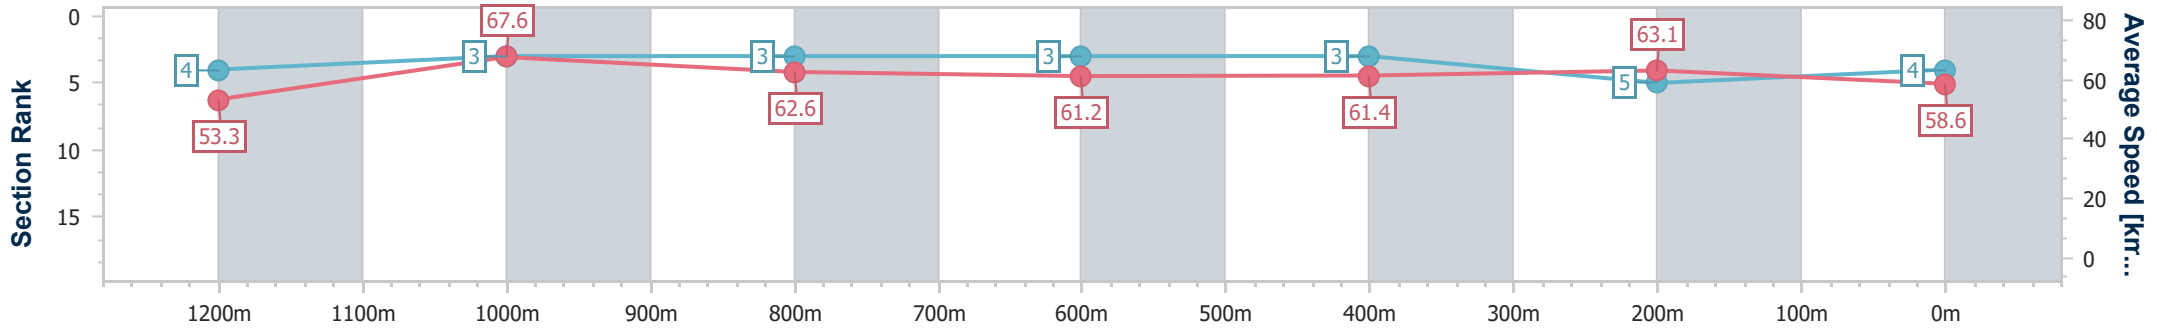

Eagle Farm QLD Professional  
 Race 8: THE STAR GATEWAY - 1400m  
 09 December 2023 - 16:30  
 Track Rating: Good 4, Weather: Fine, Rail Position: True

BRISBANE  
RACING CLUB

Section	Overall	1200m	1000m	800m	600m	400m	200m
Section Times	1:23.08 [4] (0:13.58)	1:09.50 [4] (0:10.65)	0:58.85 [3] (0:11.56)	0:47.29 [3] (0:11.80)	0:35.49 [3] (0:11.79)	0:23.70 [3] (0:11.45)	0:12.25 [5] (0:12.25)
Average Speed [km/h]	53.3	67.6	62.6	61.2	61.4	63.1	58.6
Top Speed [km/h]	68.2	69.7	65.6	61.8	63.2	64.0	61.6
Avg. Dist. to Rail [m]	5.9	2.0	0.8	1.1	1.7	3.6	3.2
Avg. Stride Freq. [Hz]	2.3	2.3	2.2	2.3	2.3	2.3	2.3
Avg. Stride Length [m]	6.4	8.1	7.7	7.6	7.5	7.6	7.2