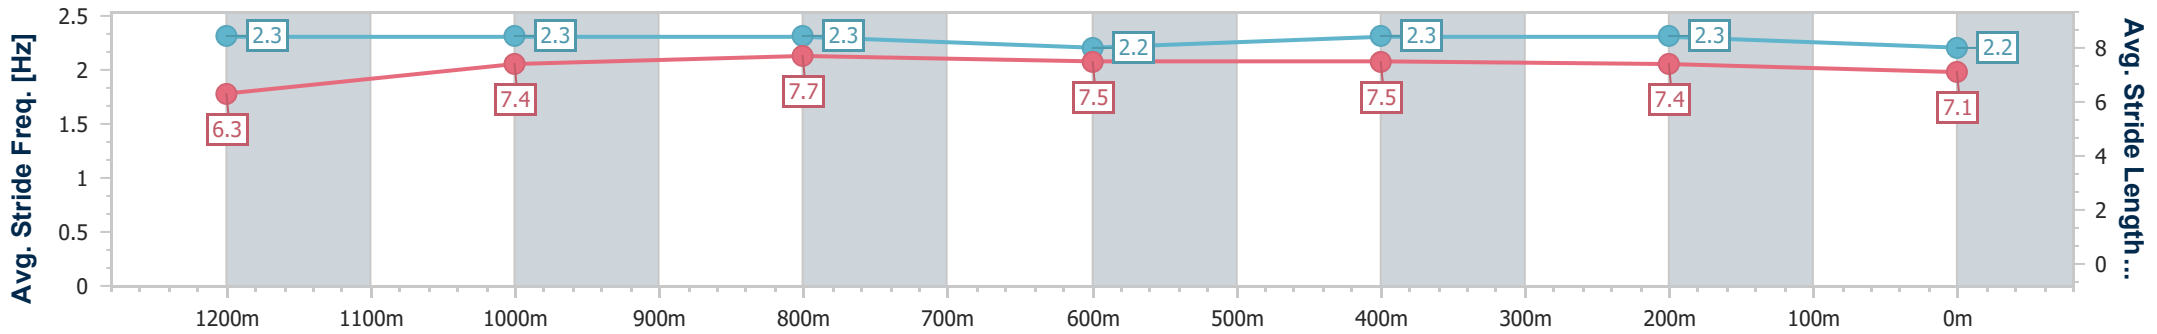

Horse/Jockey Name	Cocobrew Express
Final Rank	12
Fastest Section Time (Section)	0:10.70 (1200m)
Top Speed [km/h] (Section)	68.4 (1200m)
Race State	Finished

Eagle Farm QLD Professional
Race 8: THE STAR GATEWAY - 1400m
09 December 2023 - 16:30
Track Rating: Good 4, Weather: Fine, Rail Position: True

BRISBANE
RACING CLUB

Section	Overall	1200m	1000m	800m	600m	400m	200m
Section Times	1:23.91 [12] (0:13.50)	1:10.41 [1] (0:10.70)	0:59.71 [1] (0:11.35)	0:48.36 [2] (0:11.68)	0:36.68 [2] (0:11.80)	0:24.88 [2] (0:11.94)	0:12.94 [6] (0:12.94)
Average Speed [km/h]	53.5	67.8	64.2	62.2	61.8	60.4	55.7
Top Speed [km/h]	67.8	68.4	65.7	62.8	62.6	61.9	58.5
Avg. Dist. to Rail [m]	9.0	5.3	2.8	2.0	3.1	5.0	4.6
Avg. Stride Freq. [Hz]	2.3	2.3	2.3	2.2	2.3	2.3	2.2
Avg. Stride Length [m]	6.3	7.4	7.7	7.5	7.5	7.4	7.1

- [ ] Ranking at each section and finish
- -.-.- No data available at this section
- NA No data available