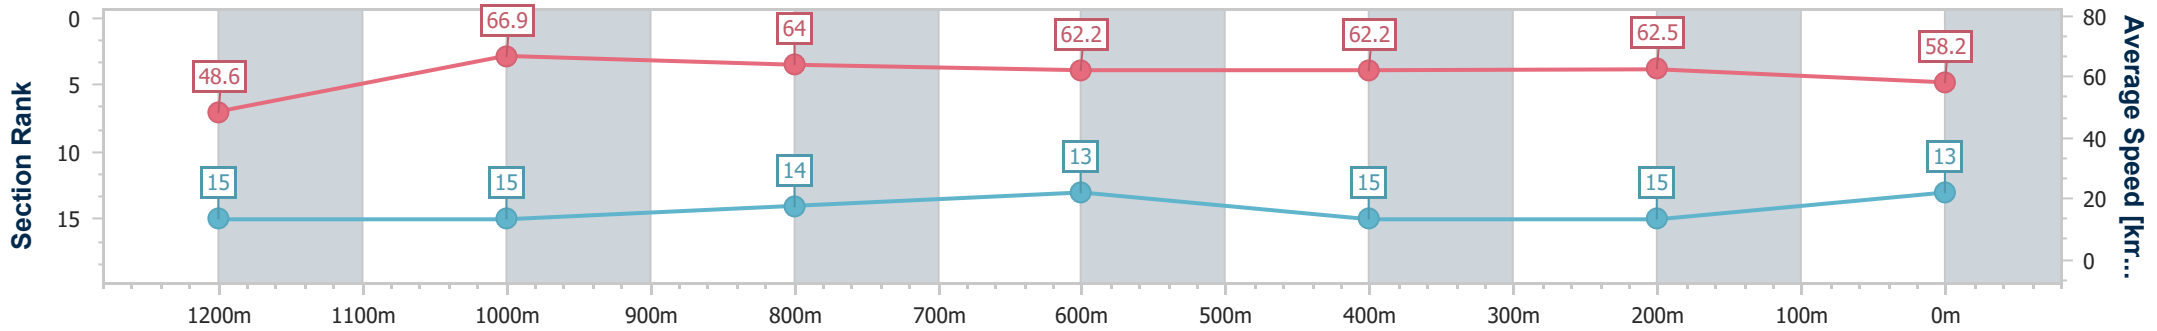

Horse/Jockey Name	Sunset Soiree
Final Rank	13
Fastest Section Time (Section)	0:10.80 (1200m)
Top Speed [km/h] (Section)	68.2 (1200m)
Race State	Finished

Eagle Farm QLD Professional
Race 8: THE STAR GATEWAY - 1400m
09 December 2023 - 16:30
Track Rating: Good 4, Weather: Fine, Rail Position: True

BRISBANE
RACING CLUB

Section	Overall	1200m	1000m	800m	600m	400m	200m
Section Times	1:24.26 [13] (0:14.86)	1:09.40 [15] (0:10.80)	0:58.60 [15] (0:11.31)	0:47.29 [14] (0:11.70)	0:35.59 [13] (0:11.69)	0:23.90 [15] (0:11.48)	0:12.42 [15] (0:12.42)
Average Speed [km/h]	48.6	66.9	64.0	62.2	62.2	62.5	58.2
Top Speed [km/h]	68.0	68.2	66.1	63.0	64.0	63.9	60.6
Avg. Dist. to Rail [m]	7.2	1.7	1.6	1.7	2.3	5.1	5.9
Avg. Stride Freq. [Hz]	2.2	2.4	2.4	2.3	2.4	2.4	2.3
Avg. Stride Length [m]	6.0	7.7	7.4	7.4	7.2	7.2	6.9

- [ ] Ranking at each section and finish
- -.-.- No data available at this section
- NA No data available