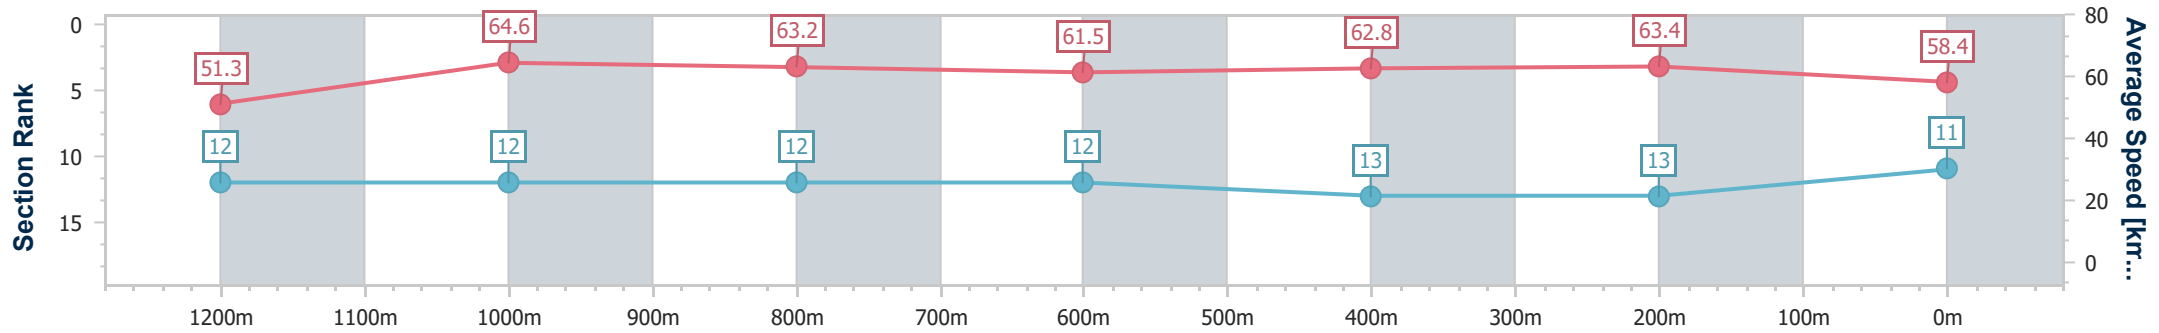

Horse/Jockey Name	John Rambo
Final Rank	11
Fastest Section Time (Section)	0:11.15 (1200m)
Top Speed [km/h] (Section)	66.1 (1200m)
Race State	Finished

Eagle Farm QLD Professional
Race 8: THE STAR GATEWAY - 1400m
09 December 2023 - 16:30
Track Rating: Good 4, Weather: Fine, Rail Position: True

BRISBANE
RACING CLUB

Section	Overall	1200m	1000m	800m	600m	400m	200m
Section Times	1:23.87 [11] (0:14.07)	1:09.80 [12] (0:11.15)	0:58.65 [12] (0:11.57)	0:47.08 [12] (0:11.79)	0:35.29 [12] (0:11.59)	0:23.70 [13] (0:11.38)	0:12.32 [13] (0:12.32)
Average Speed [km/h]	51.3	64.6	63.2	61.5	62.8	63.4	58.4
Top Speed [km/h]	65.5	66.1	65.1	62.4	64.6	65.2	61.9
Avg. Dist. to Rail [m]	2.4	3.1	2.8	2.0	2.3	5.5	6.5
Avg. Stride Freq. [Hz]	2.3	2.4	2.3	2.3	2.3	2.4	2.3
Avg. Stride Length [m]	6.2	7.6	7.5	7.5	7.5	7.4	7.1

- [ ] Ranking at each section and finish
- -.-.- No data available at this section
- NA No data available