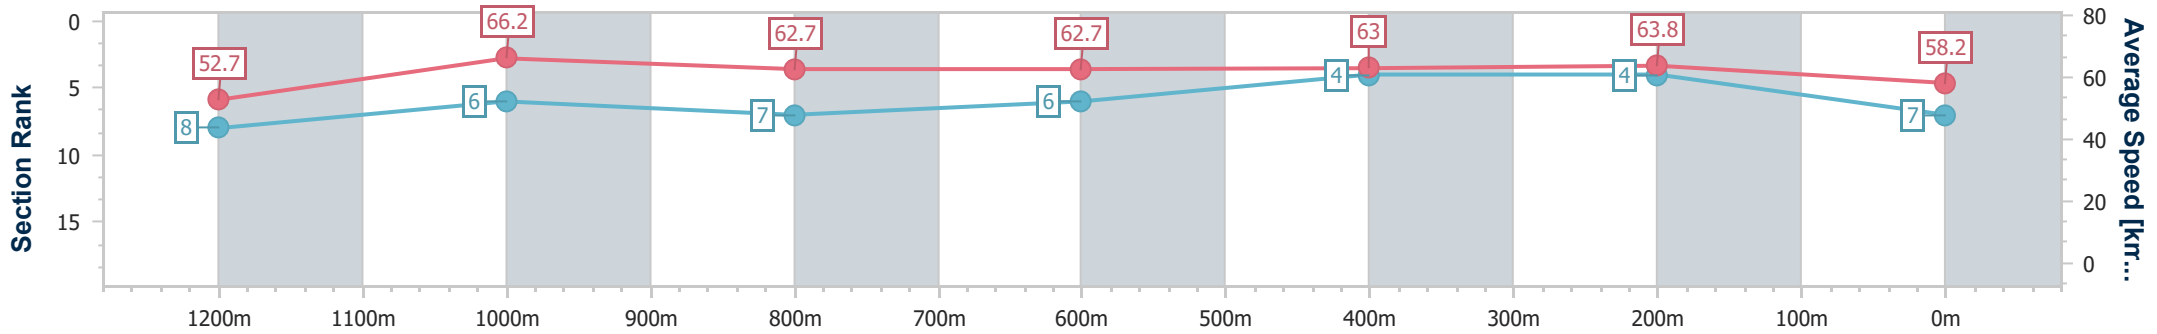

Horse/Jockey Name	The Vowels
Final Rank	7
Fastest Section Time (Section)	0:10.90 (1200m)
Top Speed [km/h] (Section)	67.3 (1200m)
Race State	Finished

Eagle Farm QLD Professional
Race 8: THE STAR GATEWAY - 1400m
09 December 2023 - 16:30
Track Rating: Good 4, Weather: Fine, Rail Position: True

BRISBANE
RACING CLUB

Section	Overall	1200m	1000m	800m	600m	400m	200m
Section Times	1:23.16 [7] (0:13.77)	1:09.39 [8] (0:10.90)	0:58.49 [6] (0:11.57)	0:46.92 [7] (0:11.64)	0:35.28 [6] (0:11.65)	0:23.63 [4] (0:11.28)	0:12.35 [4] (0:12.35)
Average Speed [km/h]	52.7	66.2	62.7	62.7	63.0	63.8	58.2
Top Speed [km/h]	65.2	67.3	64.6	63.6	65.0	65.5	61.7
Avg. Dist. to Rail [m]	7.6	3.8	1.8	3.0	3.7	5.8	7.0
Avg. Stride Freq. [Hz]	2.3	2.4	2.3	2.3	2.3	2.4	2.2
Avg. Stride Length [m]	6.4	7.6	7.6	7.6	7.6	7.5	7.3

- [ ] Ranking at each section and finish
- -.-.- No data available at this section
- NA No data available