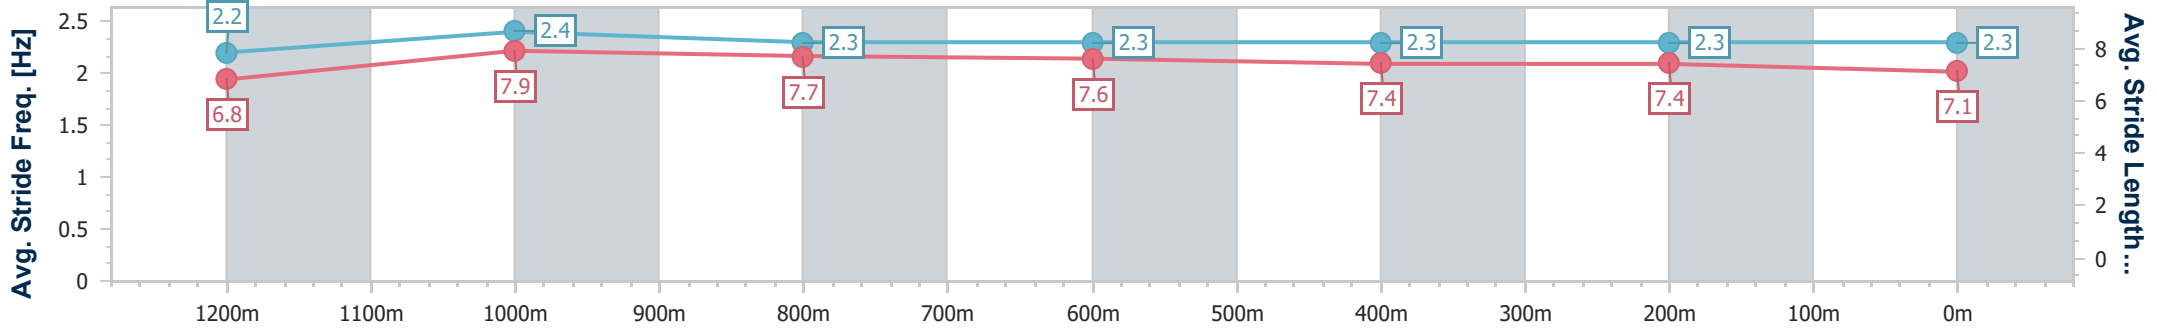

Horse/Jockey Name	Standing Order
Final Rank	8
Fastest Section Time (Section)	0:10.70 (1200m)
Top Speed [km/h] (Section)	68.8 (1200m)
Race State	Finished

Eagle Farm QLD Professional
Race 8: THE STAR GATEWAY - 1400m
09 December 2023 - 16:30
Track Rating: Good 4, Weather: Fine, Rail Position: True

BRISBANE
RACING CLUB

Section	Overall	1200m	1000m	800m	600m	400m	200m
Section Times	1:23.17 [8] (0:13.51)	1:09.66 [2] (0:10.70)	0:58.96 [2] (0:11.31)	0:47.65 [1] (0:11.70)	0:35.95 [1] (0:11.71)	0:24.24 [1] (0:11.72)	0:12.52 [2] (0:12.52)
Average Speed [km/h]	53.6	67.2	63.6	61.9	61.6	61.4	57.6
Top Speed [km/h]	66.8	68.8	65.4	62.5	63.7	63.3	60.2
Avg. Dist. to Rail [m]	3.2	1.3	0.3	0.5	1.0	3.3	3.7
Avg. Stride Freq. [Hz]	2.2	2.4	2.3	2.3	2.3	2.3	2.3
Avg. Stride Length [m]	6.8	7.9	7.7	7.6	7.4	7.4	7.1

- [ ] Ranking at each section and finish
- -.-.- No data available at this section
- NA No data available