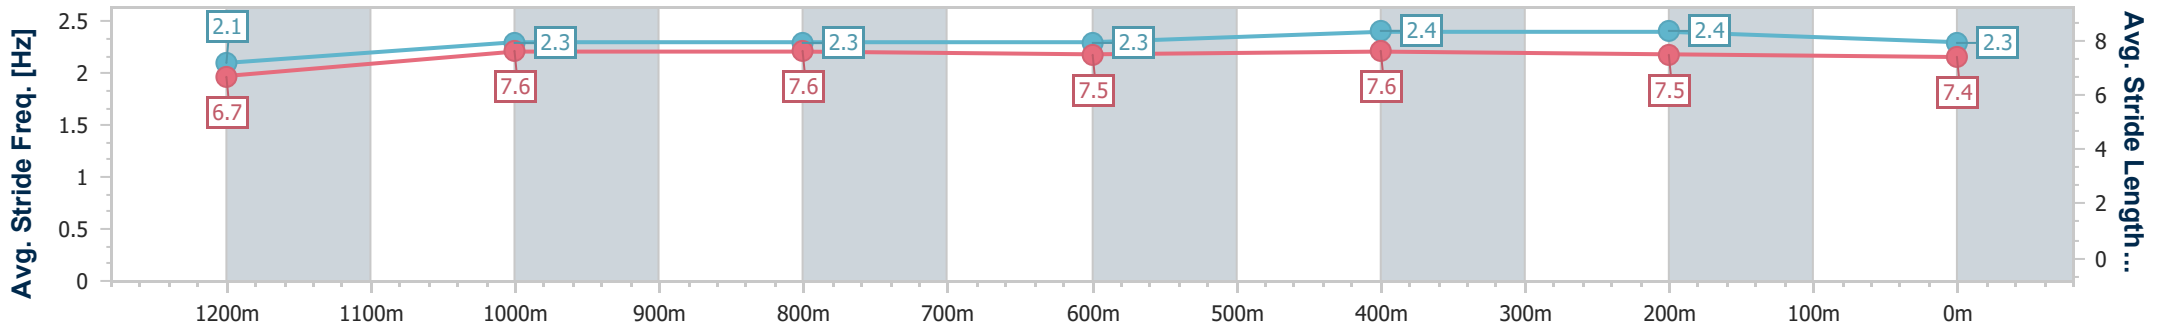

Horse/Jockey Name	Warby
Final Rank	3
Fastest Section Time (Section)	0:10.95 (400m)
Top Speed [km/h] (Section)	68.7 (400m)
Race State	Finished

Eagle Farm QLD Professional
Race 8: THE STAR GATEWAY - 1400m
09 December 2023 - 16:30
Track Rating: Good 4, Weather: Fine, Rail Position: True

BRISBANE
RACING CLUB

Section	Overall	1200m	1000m	800m	600m	400m	200m
Section Times	1:23.06 [3] (0:14.32)	1:08.74 [13] (0:11.26)	0:57.48 [14] (0:11.50)	0:45.98 [15] (0:11.78)	0:34.20 [15] (0:11.47)	0:22.73 [14] (0:10.95)	0:11.78 [10] (0:11.78)
Average Speed [km/h]	50.3	64.1	63.6	61.6	64.2	65.9	61.0
Top Speed [km/h]	64.5	65.3	65.3	62.9	68.5	68.7	64.1
Avg. Dist. to Rail [m]	5.0	3.7	2.6	2.2	4.1	7.2	8.0
Avg. Stride Freq. [Hz]	2.1	2.3	2.3	2.3	2.4	2.4	2.3
Avg. Stride Length [m]	6.7	7.6	7.6	7.5	7.6	7.5	7.4

- [ ] Ranking at each section and finish
- -.-.- No data available at this section
- NA No data available