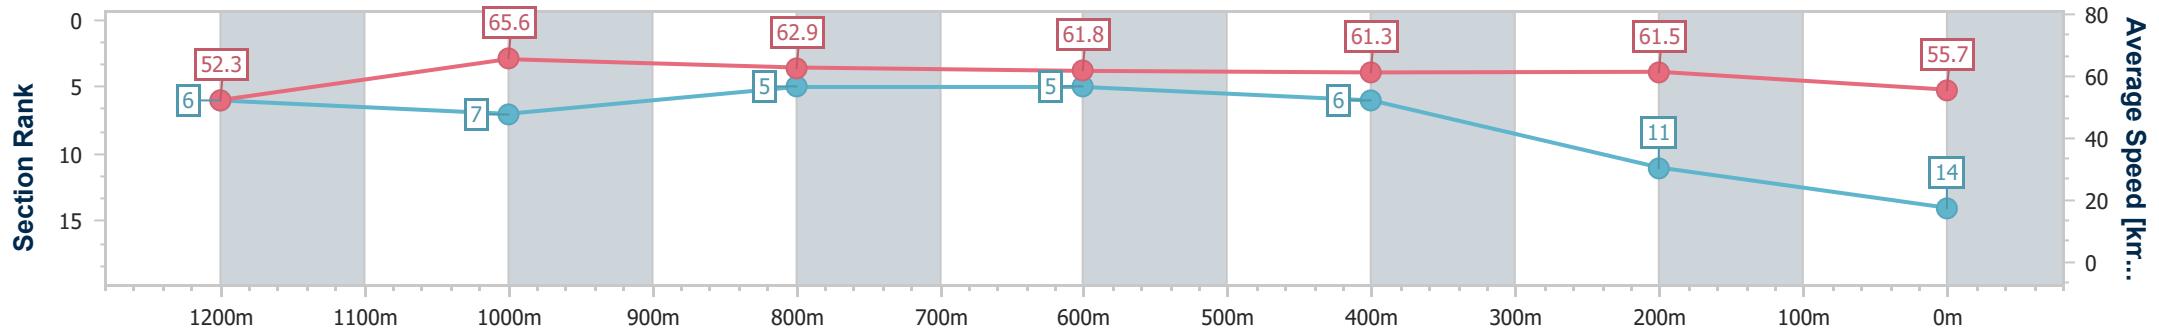

Horse/Jockey Name	Count Da Beans
Final Rank	14
Fastest Section Time (Section)	0:11.00 (1200m)
Top Speed [km/h] (Section)	66.4 (Overall)
Race State	Finished

Eagle Farm QLD Professional
Race 8: THE STAR GATEWAY - 1400m
09 December 2023 - 16:30
Track Rating: Good 4, Weather: Fine, Rail Position: True

BRISBANE
RACING CLUB

Section	Overall	1200m	1000m	800m	600m	400m	200m
Section Times	1:24.30 [14] (0:13.74)	1:10.56 [6] (0:11.00)	0:59.56 [7] (0:11.45)	0:48.11 [5] (0:11.64)	0:36.47 [5] (0:11.82)	0:24.65 [6] (0:11.71)	0:12.94 [11] (0:12.94)
Average Speed [km/h]	52.3	65.6	62.9	61.8	61.3	61.5	55.7
Top Speed [km/h]	66.4	66.2	63.7	63.5	63.5	63.6	59.5
Avg. Dist. to Rail [m]	0.9	1.4	0.3	0.5	1.5	1.8	2.4
Avg. Stride Freq. [Hz]	---	---	---	---	---	---	---
Avg. Stride Length [m]	---	---	---	---	---	---	---

- [ ] Ranking at each section and finish
- --- No data available at this section
- NA No data available