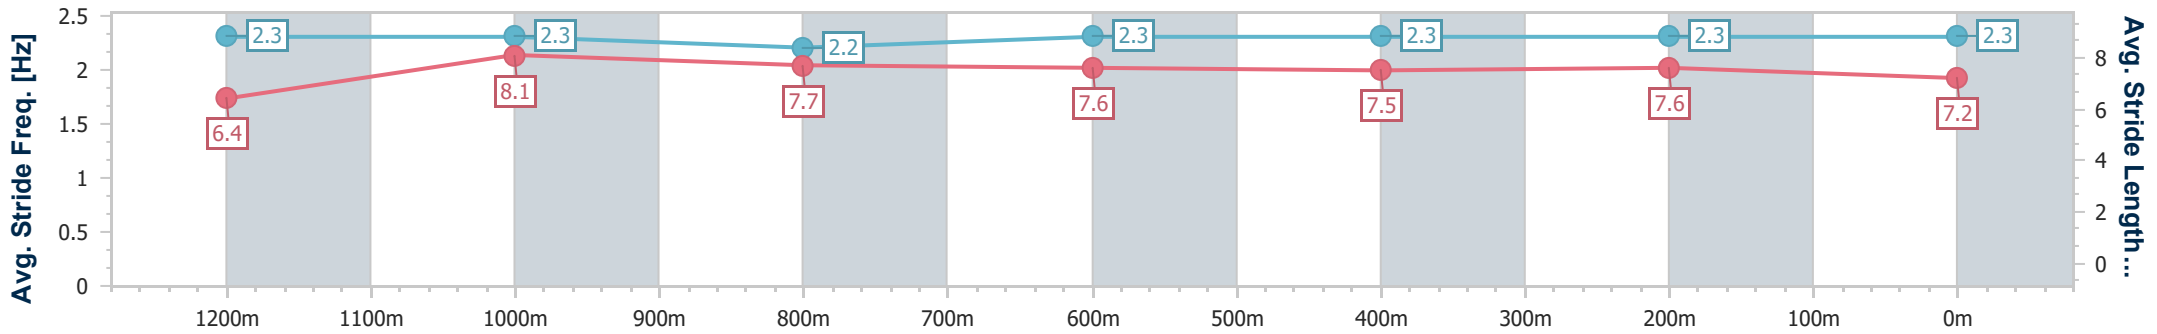

Eagle Farm QLD Professional  
 Race 8: THE STAR GATEWAY - 1400m  
 09 December 2023 - 16:30  
 Track Rating: Good 4, Weather: Fine, Rail Position: True

BRISBANE  
RACING CLUB

Section	Overall	1200m	1000m	800m	600m	400m	200m
Section Times	1:23.08 [4] (0:13.58)	1:09.50 [4] (0:10.65)	0:58.85 [3] (0:11.56)	0:47.29 [3] (0:11.80)	0:35.49 [3] (0:11.79)	0:23.70 [3] (0:11.45)	0:12.25 [5] (0:12.25)
Average Speed [km/h]	53.3	67.6	62.6	61.2	61.4	63.1	58.6
Top Speed [km/h]	68.2	69.7	65.6	61.8	63.2	64.0	61.6
Avg. Dist. to Rail [m]	5.9	2.0	0.8	1.1	1.7	3.6	3.2
Avg. Stride Freq. [Hz]	2.3	2.3	2.2	2.3	2.3	2.3	2.3
Avg. Stride Length [m]	6.4	8.1	7.7	7.6	7.5	7.6	7.2