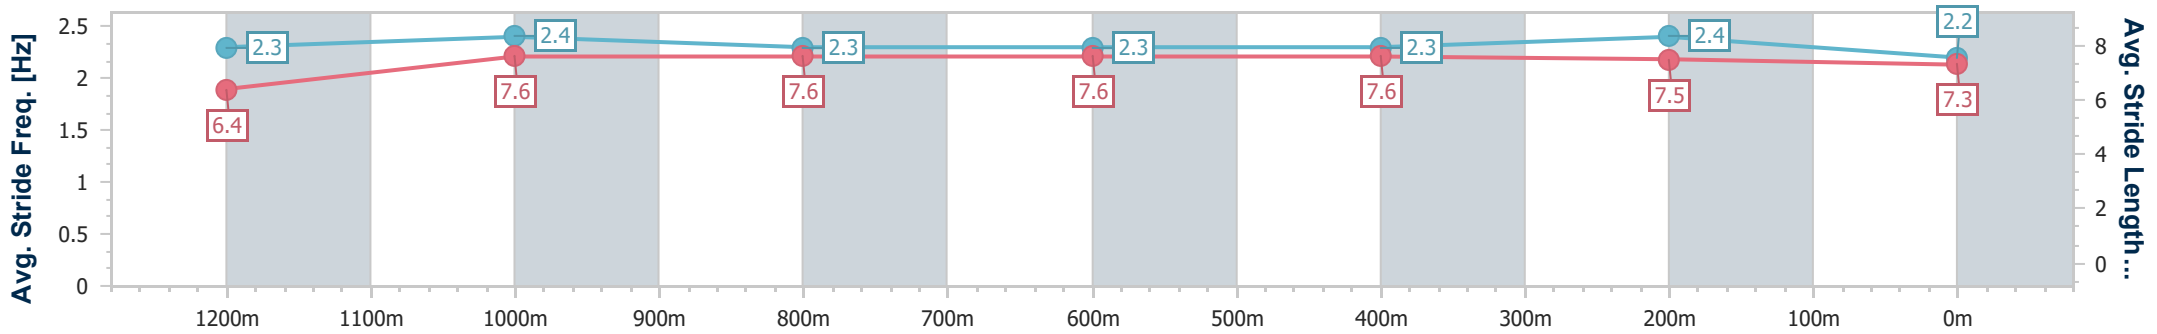

Horse/Jockey Name	The Vowels
Final Rank	7
Fastest Section Time (Section)	0:10.90 (1200m)
Top Speed [km/h] (Section)	67.3 (1200m)
Race State	Finished

Eagle Farm QLD Professional
Race 8: THE STAR GATEWAY - 1400m
09 December 2023 - 16:30
Track Rating: Good 4, Weather: Fine, Rail Position: True

BRISBANE
RACING CLUB

Section	Overall	1200m	1000m	800m	600m	400m	200m
Section Times	1:23.16 [7] (0:13.77)	1:09.39 [8] (0:10.90)	0:58.49 [6] (0:11.57)	0:46.92 [7] (0:11.64)	0:35.28 [6] (0:11.65)	0:23.63 [4] (0:11.28)	0:12.35 [4] (0:12.35)
Average Speed [km/h]	52.7	66.2	62.7	62.7	63.0	63.8	58.2
Top Speed [km/h]	65.2	67.3	64.6	63.6	65.0	65.5	61.7
Avg. Dist. to Rail [m]	7.6	3.8	1.8	3.0	3.7	5.8	7.0
Avg. Stride Freq. [Hz]	2.3	2.4	2.3	2.3	2.3	2.4	2.2
Avg. Stride Length [m]	6.4	7.6	7.6	7.6	7.6	7.5	7.3

- [ ] Ranking at each section and finish
- -.-.- No data available at this section
- NA No data available