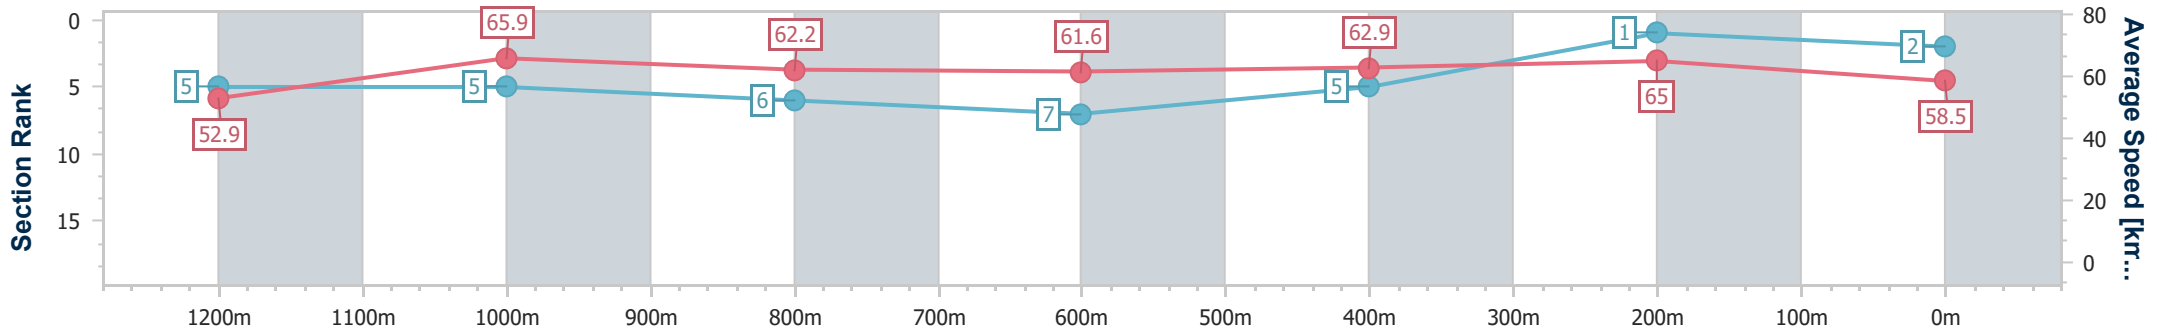

Eagle Farm QLD Professional  
 Race 8: THE STAR GATEWAY - 1400m  
 09 December 2023 - 16:30  
 Track Rating: Good 4, Weather: Fine, Rail Position: True

BRISBANE  
RACING CLUB

Section	Overall	1200m	1000m	800m	600m	400m	200m
Section Times	1:22.96 [2] (0:13.64)	1:09.32 [5] (0:10.93)	0:58.39 [5] (0:11.64)	0:46.75 [6] (0:11.78)	0:34.97 [7] (0:11.58)	0:23.39 [5] (0:11.07)	0:12.32 [1] (0:12.32)
Average Speed [km/h]	52.9	65.9	62.2	61.6	62.9	65.0	58.5
Top Speed [km/h]	66.4	67.3	64.9	62.9	65.0	65.8	63.0
Avg. Dist. to Rail [m]	4.2	2.2	0.7	1.6	2.9	5.2	6.1
Avg. Stride Freq. [Hz]	2.3	2.5	2.4	2.4	2.4	2.5	2.4
Avg. Stride Length [m]	6.3	7.3	7.3	7.2	7.3	7.3	6.9