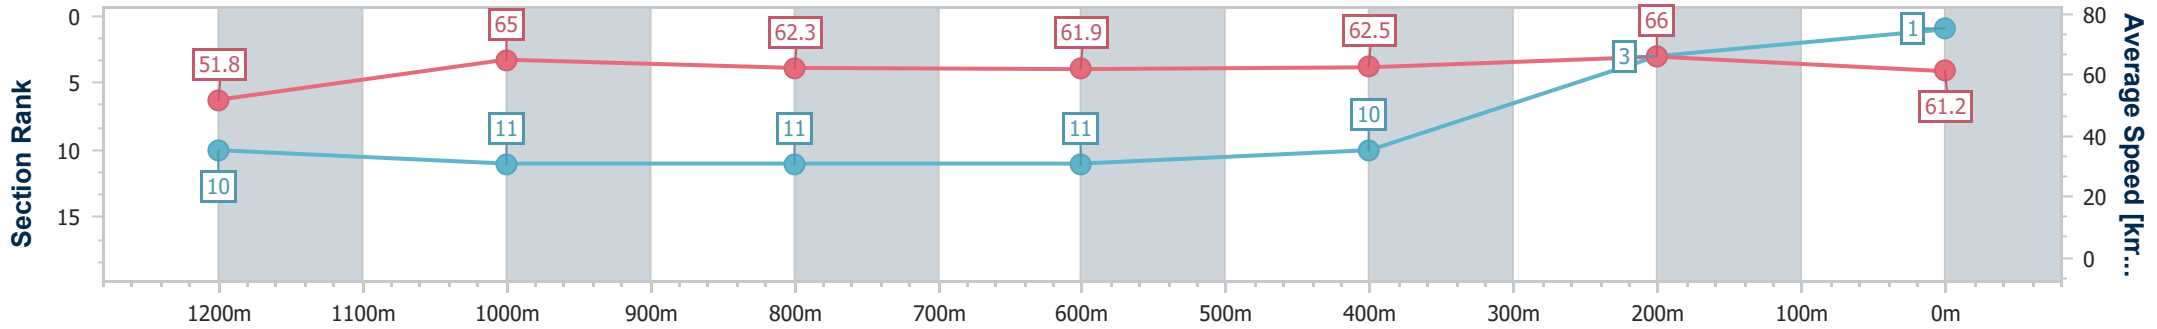

Horse/Jockey Name	Dream Hour
Final Rank	1
Fastest Section Time (Section)	0:10.91 (400m)
Top Speed [km/h] (Section)	67.3 (400m)
Race State	Finished

Eagle Farm QLD Professional
Race 8: THE STAR GATEWAY - 1400m
09 December 2023 - 16:30
Track Rating: Good 4, Weather: Fine, Rail Position: True

BRISBANE
RACING CLUB

Section	Overall	1200m	1000m	800m	600m	400m	200m
Section Times	1:22.56 [1] (0:13.99)	1:08.57 [10] (0:11.06)	0:57.51 [11] (0:11.60)	0:45.91 [11] (0:11.59)	0:34.32 [11] (0:11.62)	0:22.70 [10] (0:10.91)	0:11.79 [3] (0:11.79)
Average Speed [km/h]	51.8	65.0	62.3	61.9	62.5	66.0	61.2
Top Speed [km/h]	65.8	66.4	64.1	62.7	65.8	67.3	64.8
Avg. Dist. to Rail [m]	3.8	3.0	0.8	1.1	2.6	10.2	10.0
Avg. Stride Freq. [Hz]	2.2	2.3	2.3	2.2	2.3	2.4	2.3
Avg. Stride Length [m]	6.6	7.8	7.6	7.7	7.6	7.6	7.3

- [ ] Ranking at each section and finish
- -.-.- No data available at this section
- NA No data available