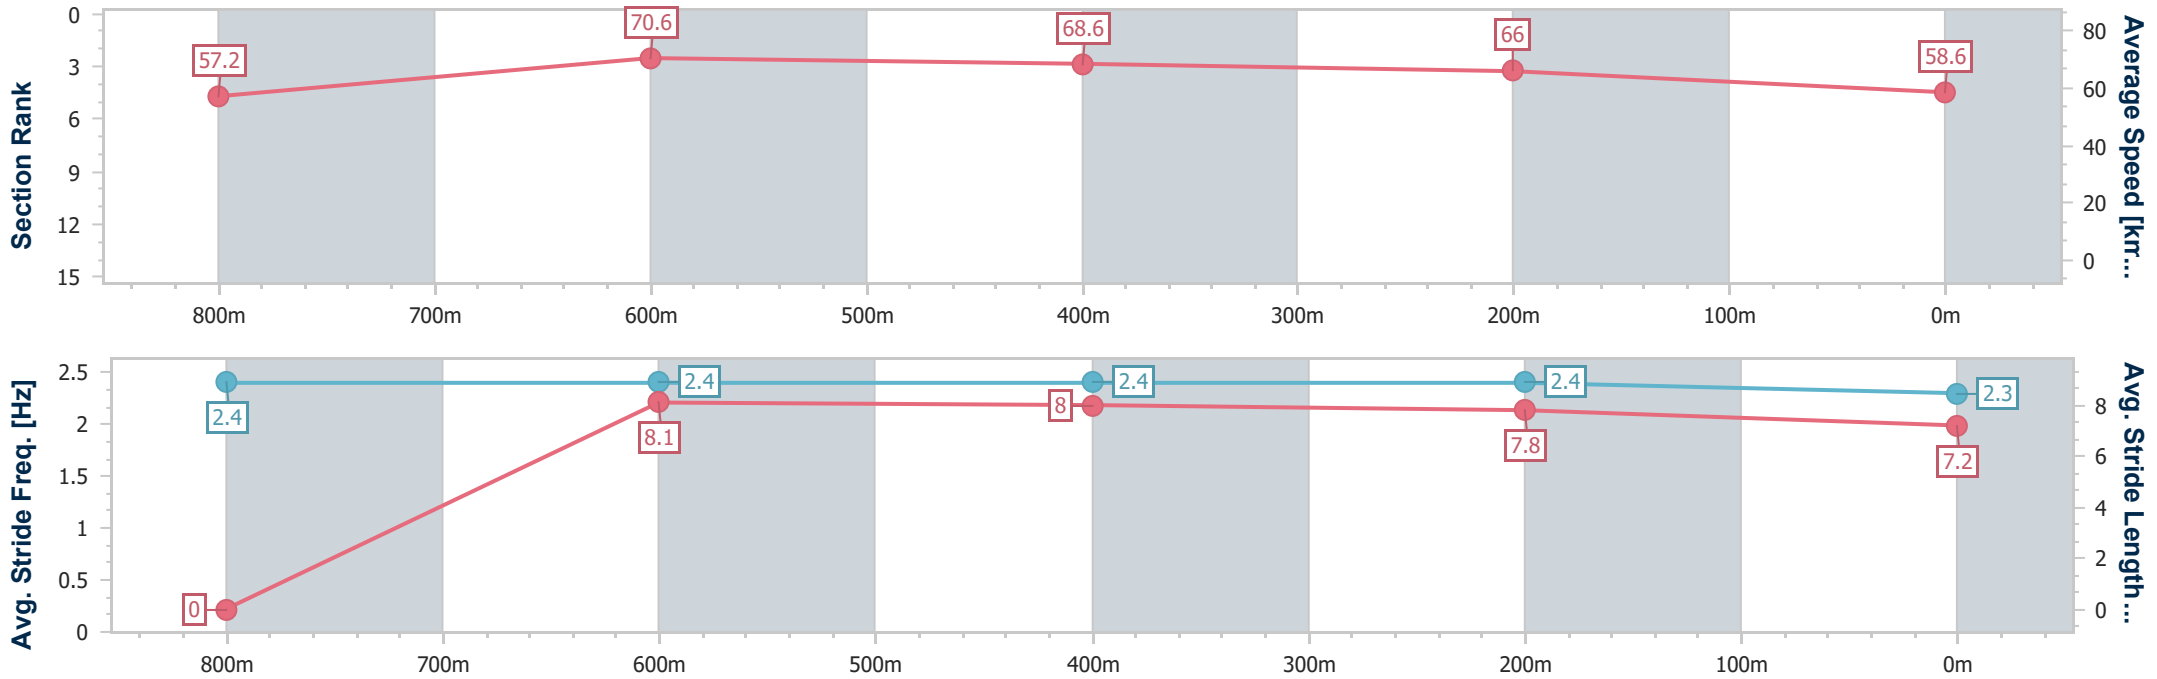

- [ ] Ranking at each section and finish
- :-:- No data available at this section
- NA No data available

Horse/Jockey Name	Prince Of Boom
Final Rank	9
Fastest Section Time (Section)	0:10.52 (800m)
Top Speed [km/h] (Section)	72.0 (800m)
Race State	Finished

Eagle Farm QLD Professional  
 Race 6: SKY RACING BRIBIE HANDICAP - 1000m  
 09 December 2023 - 15:09  
 Track Rating: Good 4, Weather: Fine, Rail Position: True

BRISBANE  
 RACING CLUB

Section	Overall	800m	600m	400m	200m
Section Times	0:57.15 [9] (0:12.74)	0:44.41 [6] (0:10.52)	0:33.89 [6] (0:10.69)	0:23.20 [5] (0:10.93)	0:12.27 [6] (0:12.27)
Average Speed [km/h]	57.2	70.6	68.6	66.0	58.6
Top Speed [km/h]	72.0	72.0	69.9	68.5	62.3
Avg. Dist. to Rail [m]	9.5	6.2	3.8	3.4	4.0
Avg. Stride Freq. [Hz]	2.4	2.4	2.4	2.4	2.3
Avg. Stride Length [m]	--	8.1	8.0	7.8	7.2