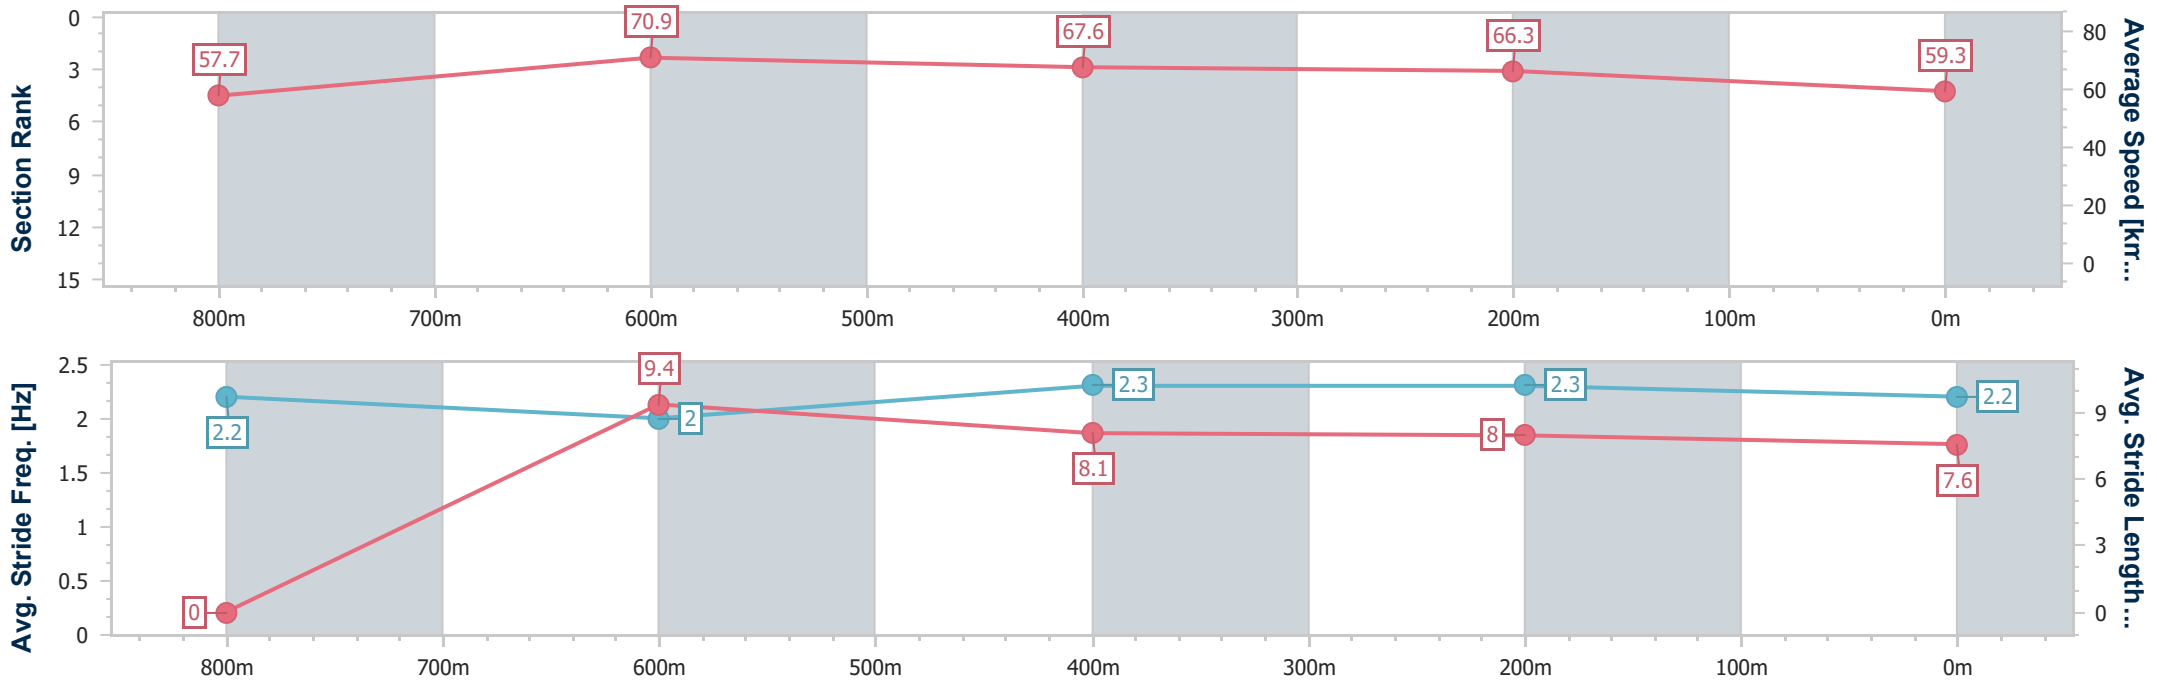

Horse/Jockey Name	Rubiquitous
Final Rank	2
Fastest Section Time (Section)	0:10.42 (800m)
Top Speed [km/h] (Section)	71.6 (800m)
Race State	Finished

Eagle Farm QLD Professional
Race 6: SKY RACING BRIBIE HANDICAP - 1000m
09 December 2023 - 15:09
Track Rating: Good 4, Weather: Fine, Rail Position: True

BRISBANE
RACING CLUB

Section	Overall	800m	600m	400m	200m
Section Times	0:56.81 [2] (0:12.69)	0:44.12 [5] (0:10.42)	0:33.70 [4] (0:10.68)	0:23.02 [3] (0:10.86)	0:12.16 [2] (0:12.16)
Average Speed [km/h]	57.7	70.9	67.6	66.3	59.3
Top Speed [km/h]	69.1	71.6	69.9	67.8	64.1
Avg. Dist. to Rail [m]	8.6	5.4	1.4	0.5	1.3
Avg. Stride Freq. [Hz]	2.2	2.0	2.3	2.3	2.2
Avg. Stride Length [m]	--	9.4	8.1	8.0	7.6

- [ ] Ranking at each section and finish
- -:-:- No data available at this section
- NA No data available