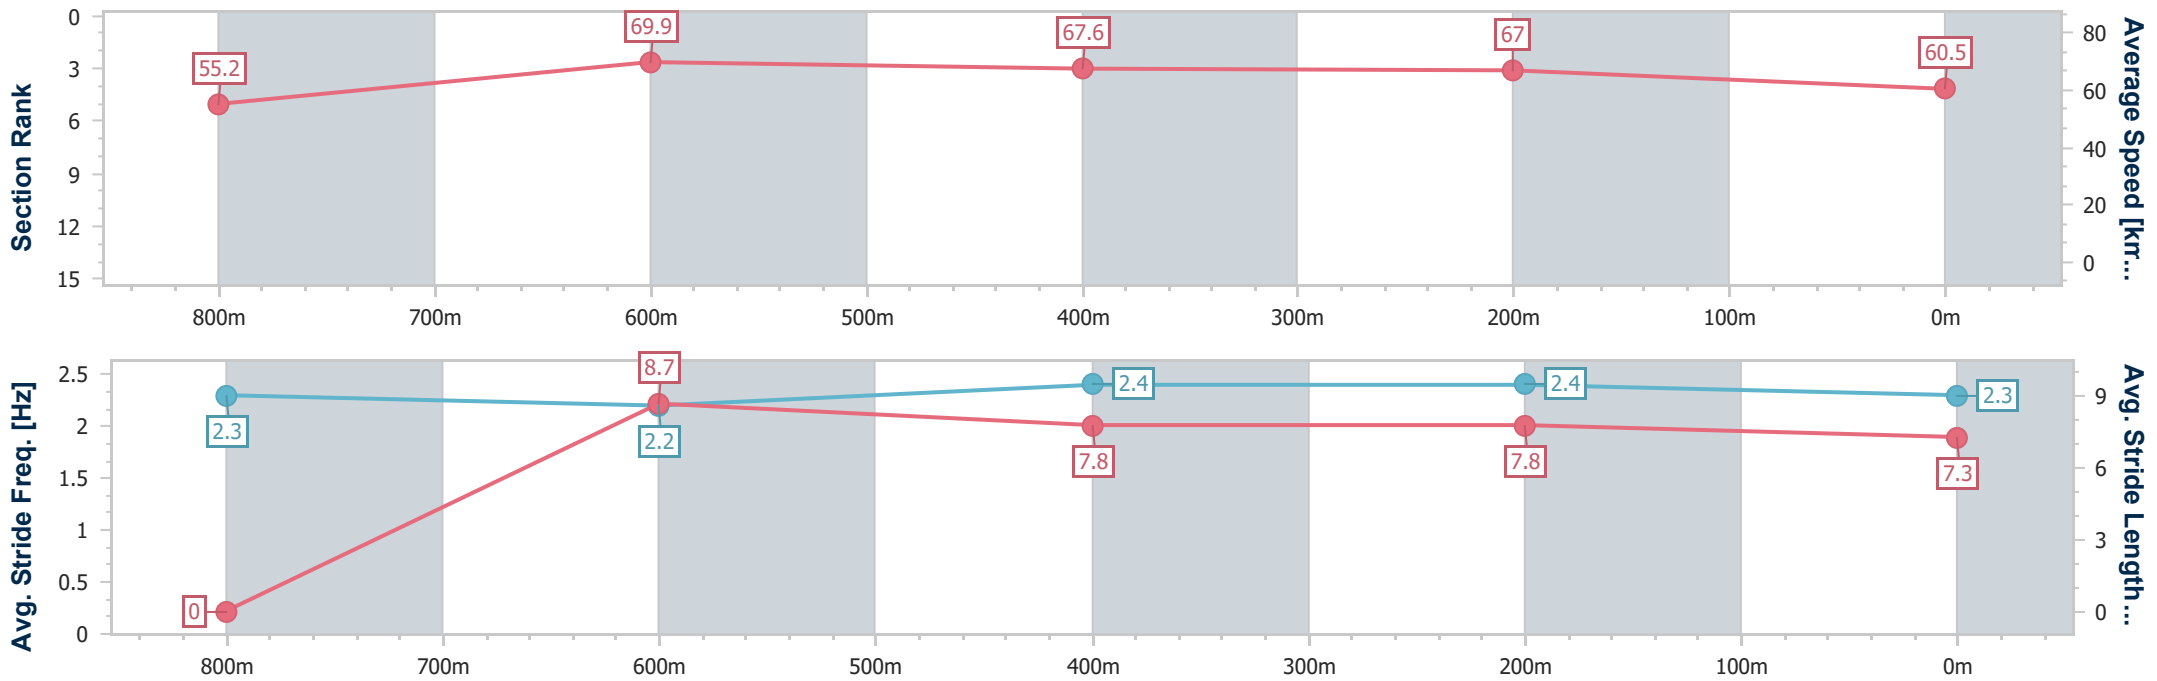

Horse/Jockey Name	Ef Troop
Final Rank	4
Fastest Section Time (Section)	0:10.45 (800m)
Top Speed [km/h] (Section)	72.0 (800m)
Race State	Finished

Eagle Farm QLD Professional
Race 6: SKY RACING BRIBIE HANDICAP - 1000m
09 December 2023 - 15:09
Track Rating: Good 4, Weather: Fine, Rail Position: True

BRISBANE
RACING CLUB

Section	Overall	800m	600m	400m	200m
Section Times	0:56.99 [4] (0:13.16)	0:43.83 [10] (0:10.45)	0:33.38 [10] (0:10.70)	0:22.68 [10] (0:10.75)	0:11.93 [10] (0:11.93)
Average Speed [km/h]	55.2	69.9	67.6	67.0	60.5
Top Speed [km/h]	69.4	72.0	68.9	69.1	63.7
Avg. Dist. to Rail [m]	5.9	2.9	1.1	3.7	5.0
Avg. Stride Freq. [Hz]	2.3	2.2	2.4	2.4	2.3
Avg. Stride Length [m]	--	8.7	7.8	7.8	7.3

- [ ] Ranking at each section and finish
- -:-:- No data available at this section
- NA No data available