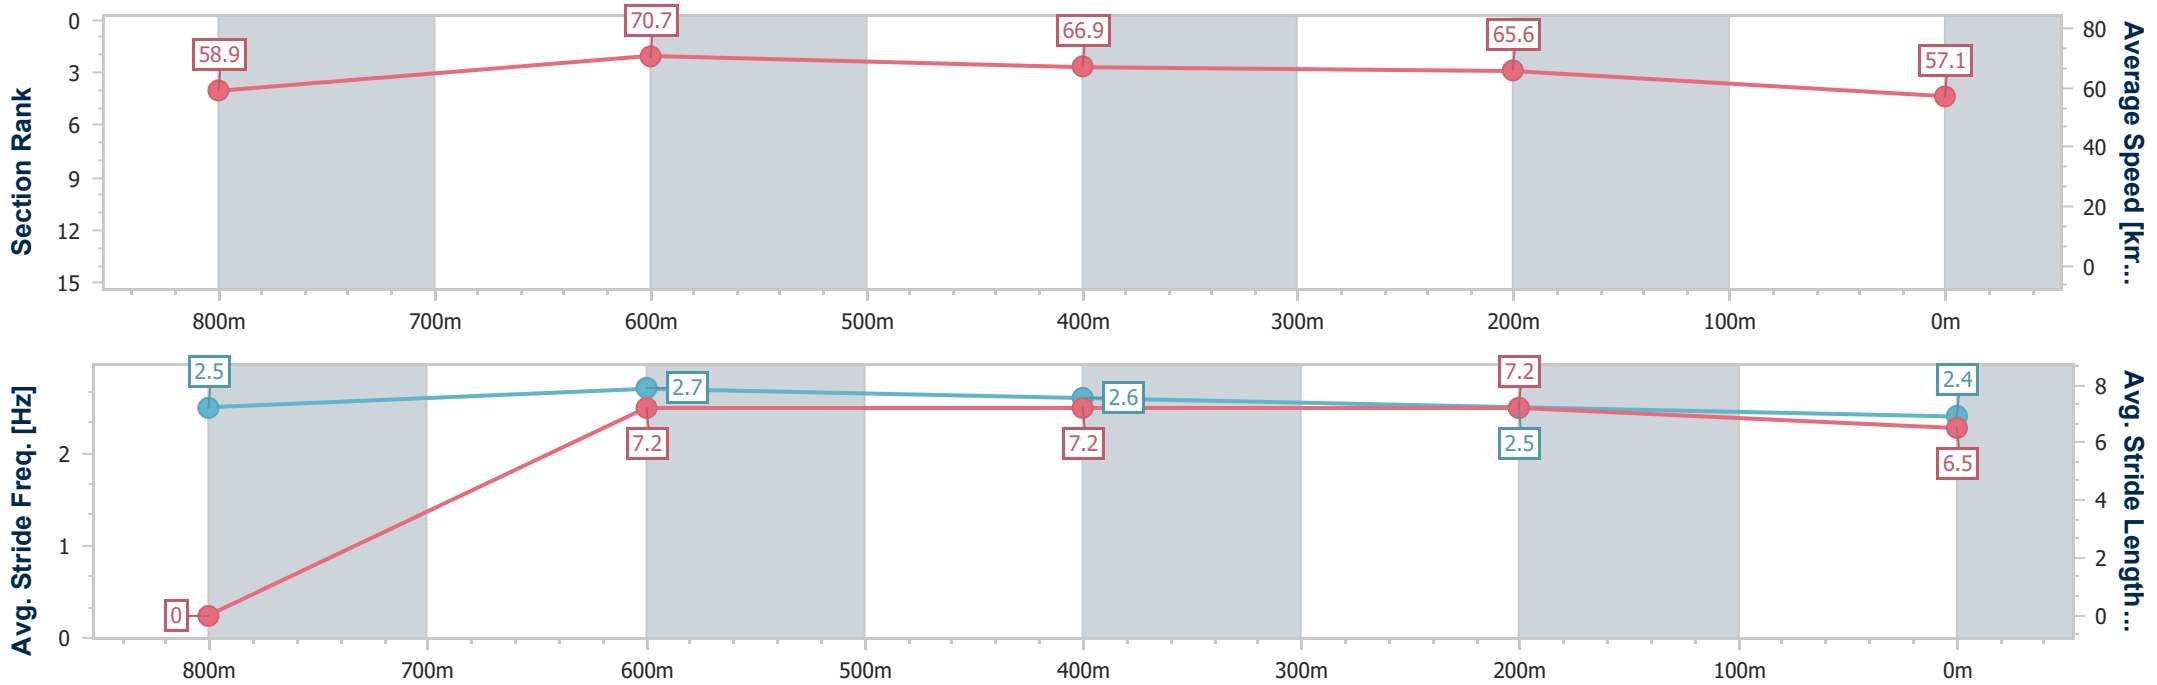

- [ ] Ranking at each section and finish
- :-:- No data available at this section
- NA No data available

Horse/Jockey Name	Flaming Conquest
Final Rank	10
Fastest Section Time (Section)	0:10.39 (800m)
Top Speed [km/h] (Section)	69.8 (600m)
Race State	Finished

Eagle Farm QLD Professional  
 Race 6: SKY RACING BRIBIE HANDICAP - 1000m  
 09 December 2023 - 15:09  
 Track Rating: Good 4, Weather: Fine, Rail Position: True

BRISBANE  
RACING CLUB

Section	Overall	800m	600m	400m	200m
Section Times	0:57.21 [10] (0:12.35)	0:44.86 [1] (0:10.39)	0:34.47 [1] (0:10.87)	0:23.60 [1] (0:10.99)	0:12.61 [1] (0:12.61)
Average Speed [km/h]	58.9	70.7	66.9	65.6	57.1
Top Speed [km/h]	68.4	69.5	69.8	67.7	63.0
Avg. Dist. to Rail [m]	4.7	4.5	2.1	3.0	4.0
Avg. Stride Freq. [Hz]	2.5	2.7	2.6	2.5	2.4
Avg. Stride Length [m]	--	7.2	7.2	7.2	6.5