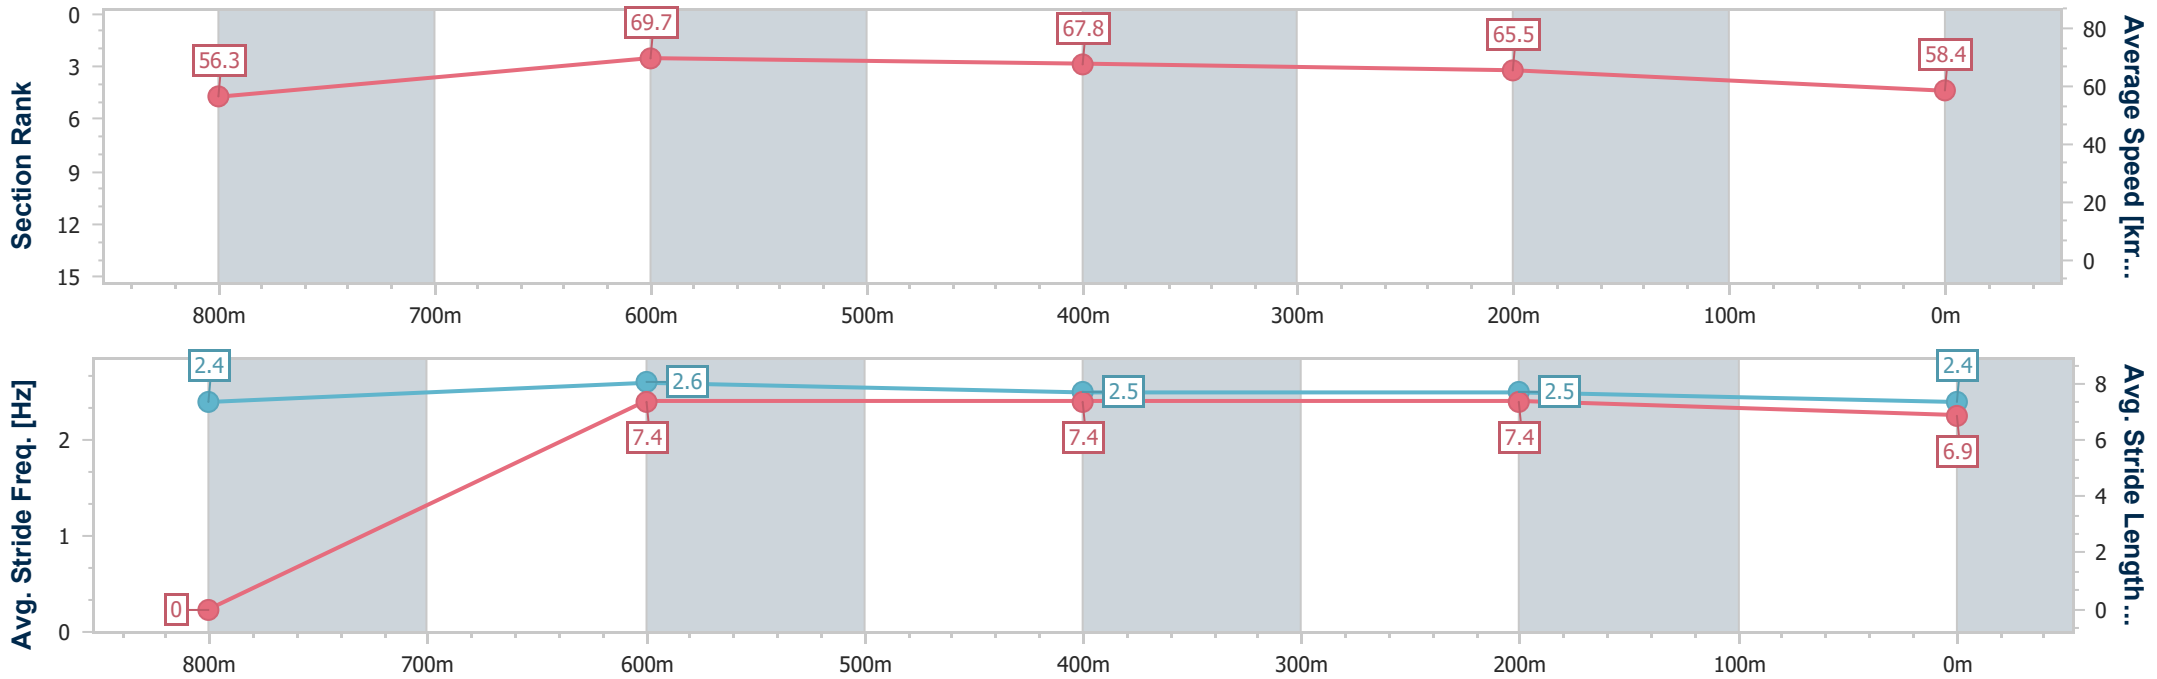

Eagle Farm QLD Professional  
 Race 6: SKY RACING BRIBIE HANDICAP - 1000m  
 09 December 2023 - 15:09  
 Track Rating: Good 4, Weather: Fine, Rail Position: True

BRISBANE  
RACING CLUB

Section	Overall	800m	600m	400m	200m
Section Times	0:57.21 [10] (0:12.35)	0:44.86 [1] (0:10.39)	0:34.47 [1] (0:10.87)	0:23.60 [1] (0:10.99)	0:12.61 [1] (0:12.61)
Average Speed [km/h]	58.9	70.7	66.9	65.6	57.1
Top Speed [km/h]	68.4	69.5	69.8	67.7	63.0
Avg. Dist. to Rail [m]	4.7	4.5	2.1	3.0	4.0
Avg. Stride Freq. [Hz]	2.5	2.7	2.6	2.5	2.4
Avg. Stride Length [m]	--	7.2	7.2	7.2	6.5

- [ ] Ranking at each section and finish
- .-.- No data available at this section
- NA No data available

Horse/Jockey Name	Mabel
Final Rank	11
Fastest Section Time (Section)	0:10.54 (800m)
Top Speed [km/h] (Section)	71.3 (Overall)
Race State	Finished

Eagle Farm QLD Professional  
 Race 6: SKY RACING BRIBIE HANDICAP - 1000m  
 09 December 2023 - 15:09  
 Track Rating: Good 4, Weather: Fine, Rail Position: True

BRISBANE  
RACING CLUB

Section	Overall	800m	600m	400m	200m
Section Times	0:57.32 [11] (0:12.87)	0:44.45 [8] (0:10.54)	0:33.91 [7] (0:10.60)	0:23.31 [7] (0:10.99)	0:12.32 [8] (0:12.32)
Average Speed [km/h]	56.3	69.7	67.8	65.5	58.4
Top Speed [km/h]	71.3	70.2	70.1	69.2	62.9
Avg. Dist. to Rail [m]	3.4	4.0	2.1	2.7	3.0
Avg. Stride Freq. [Hz]	2.4	2.6	2.5	2.5	2.4
Avg. Stride Length [m]	--	7.4	7.4	7.4	6.9