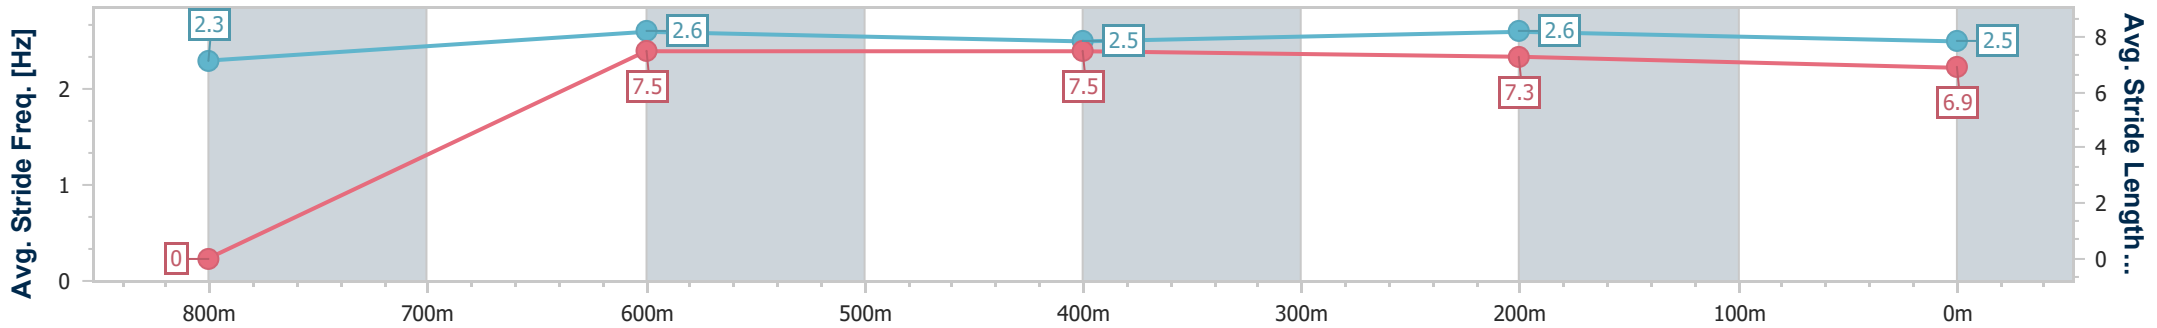

Horse/Jockey Name	Shooting For Gold
Final Rank	3
Fastest Section Time (Section)	0:10.48 (800m)
Top Speed [km/h] (Section)	71.7 (800m)
Race State	Finished

Eagle Farm QLD Professional
Race 6: SKY RACING BRIBIE HANDICAP - 1000m
09 December 2023 - 15:09
Track Rating: Good 4, Weather: Fine, Rail Position: True

BRISBANE
RACING CLUB

Section	Overall	800m	600m	400m	200m
Section Times	0:56.86 [3] (0:13.02)	0:43.84 [9] (0:10.48)	0:33.36 [9] (0:10.81)	0:22.55 [9] (0:10.65)	0:11.90 [7] (0:11.90)
Average Speed [km/h]	55.7	69.9	67.3	67.7	60.5
Top Speed [km/h]	70.6	71.7	69.3	69.4	64.8
Avg. Dist. to Rail [m]	3.2	4.0	2.1	2.1	2.6
Avg. Stride Freq. [Hz]	2.3	2.6	2.5	2.6	2.5
Avg. Stride Length [m]	--	7.5	7.5	7.3	6.9

- [ ] Ranking at each section and finish
- -.-.- No data available at this section
- NA No data available