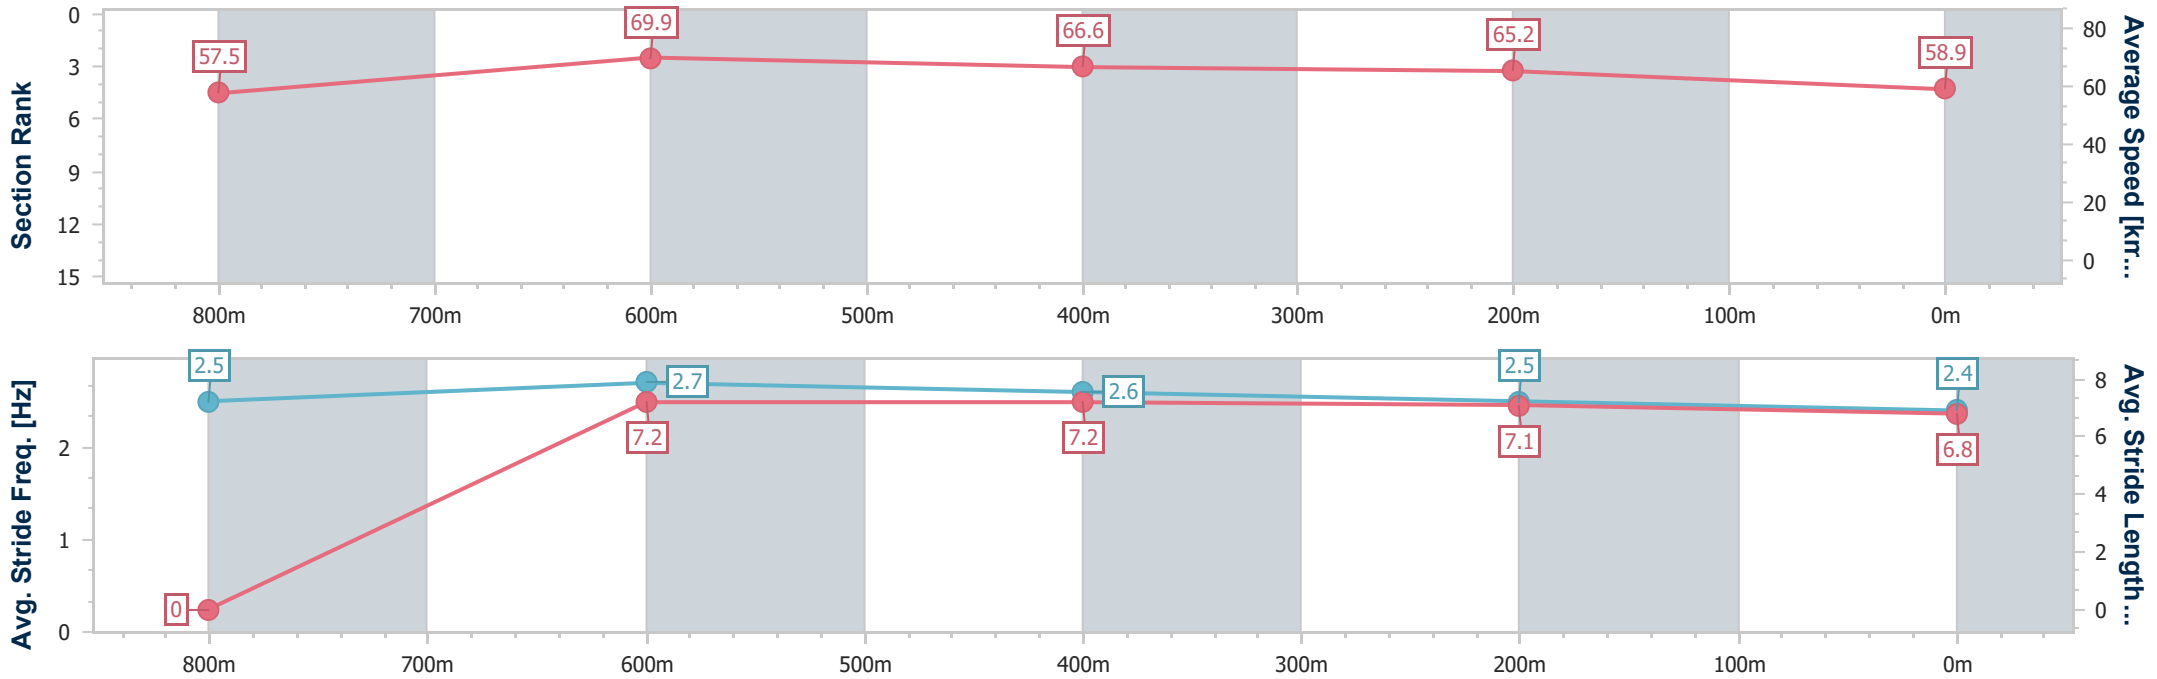

- [ ] Ranking at each section and finish
- :-:- No data available at this section
- NA No data available

Horse/Jockey Name	Situation Room
Final Rank	7
Fastest Section Time (Section)	0:10.42 (800m)
Top Speed [km/h] (Section)	71.0 (800m)
Race State	Finished

Eagle Farm QLD Professional  
 Race 6: SKY RACING BRIBIE HANDICAP - 1000m  
 09 December 2023 - 15:09  
 Track Rating: Good 4, Weather: Fine, Rail Position: True

BRISBANE  
 RACING CLUB

Section	Overall	800m	600m	400m	200m
Section Times	0:57.09 [7] (0:12.64)	0:44.45 [3] (0:10.42)	0:34.03 [3] (0:10.78)	0:23.25 [4] (0:11.03)	0:12.22 [5] (0:12.22)
Average Speed [km/h]	57.5	69.9	66.6	65.2	58.9
Top Speed [km/h]	70.9	71.0	67.9	66.6	63.3
Avg. Dist. to Rail [m]	4.8	2.6	2.1	3.8	4.0
Avg. Stride Freq. [Hz]	2.5	2.7	2.6	2.5	2.4
Avg. Stride Length [m]	--	7.2	7.2	7.1	6.8