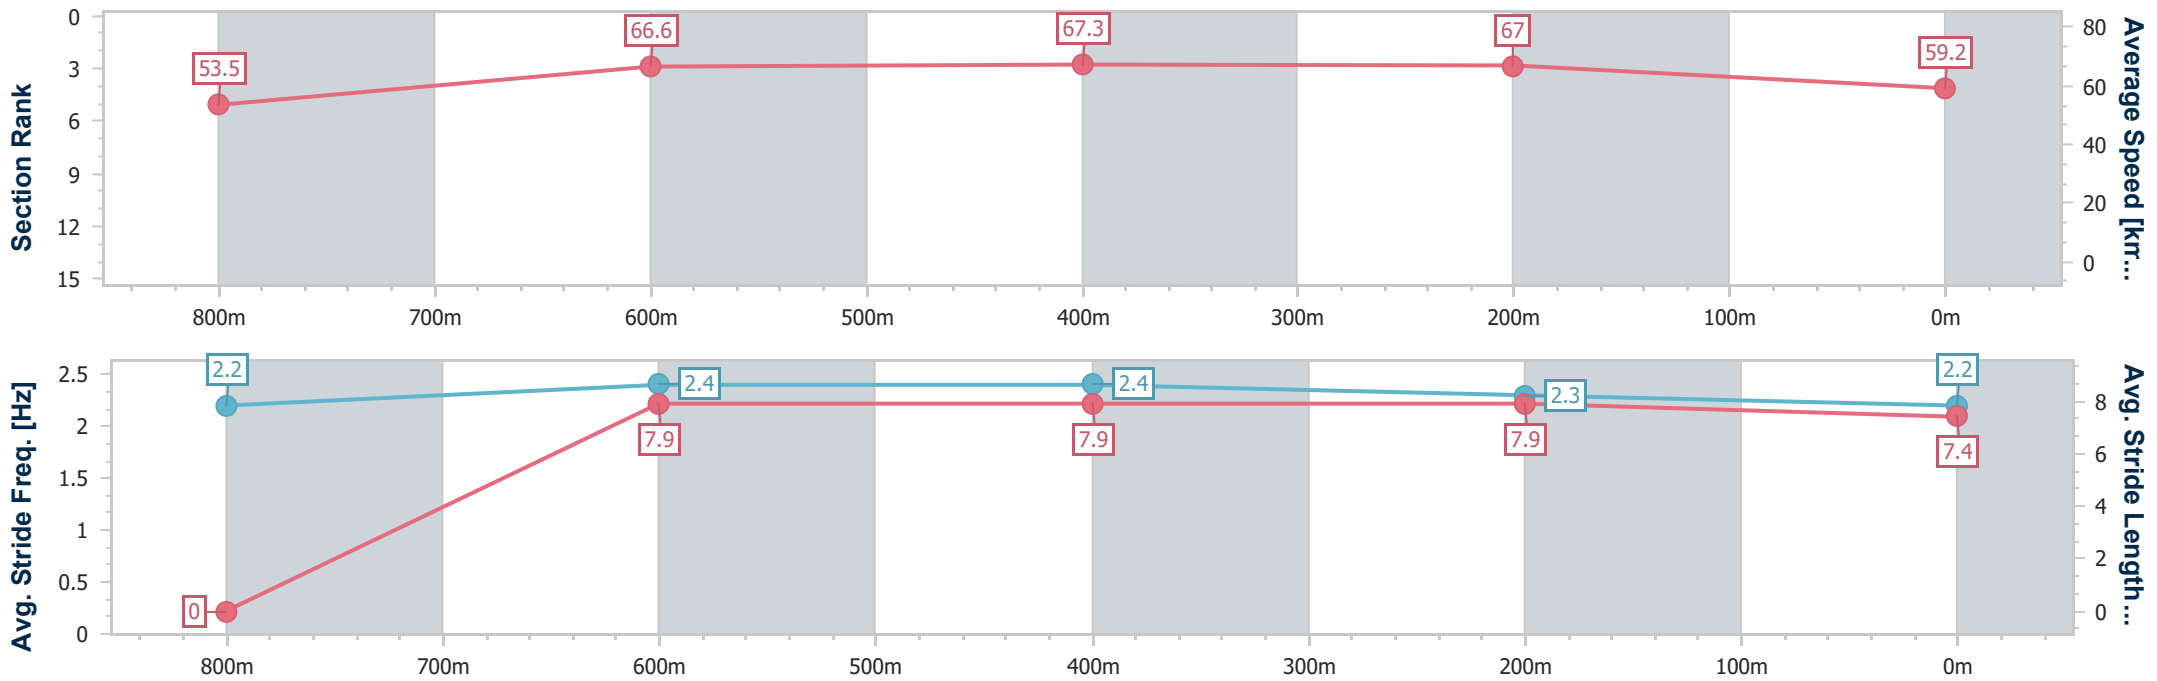

Eagle Farm QLD Professional  
 Race 6: SKY RACING BRIBIE HANDICAP - 1000m  
 09 December 2023 - 15:09  
 Track Rating: Good 4, Weather: Fine, Rail Position: True

BRISBANE  
RACING CLUB

Section	Overall	800m	600m	400m	200m
Section Times	0:57.32 [11] (0:12.87)	0:44.45 [8] (0:10.54)	0:33.91 [7] (0:10.60)	0:23.31 [7] (0:10.99)	0:12.32 [8] (0:12.32)
Average Speed [km/h]	56.3	69.7	67.8	65.5	58.4
Top Speed [km/h]	71.3	70.2	70.1	69.2	62.9
Avg. Dist. to Rail [m]	3.4	4.0	2.1	2.7	3.0
Avg. Stride Freq. [Hz]	2.4	2.6	2.5	2.5	2.4
Avg. Stride Length [m]	--	7.4	7.4	7.4	6.9

- [ ] Ranking at each section and finish
- :-:- No data available at this section
- NA No data available

Horse/Jockey Name	Smart Image
Final Rank	12
Fastest Section Time (Section)	0:10.27 (800m)
Top Speed [km/h] (Section)	70.6 (800m)
Race State	Finished

Eagle Farm QLD Professional  
 Race 6: SKY RACING BRIBIE HANDICAP - 1000m  
 09 December 2023 - 15:09  
 Track Rating: Good 4, Weather: Fine, Rail Position: True

BRISBANE  
 RACING CLUB

Section	Overall	800m	600m	400m	200m
Section Times	0:57.35 [12] (0:13.48)	0:43.87 [11] (0:10.27)	0:33.60 [11] (0:10.69)	0:22.91 [11] (0:10.74)	0:12.17 [11] (0:12.17)
Average Speed [km/h]	53.5	66.6	67.3	67.0	59.2
Top Speed [km/h]	67.0	70.6	70.0	69.9	64.7
Avg. Dist. to Rail [m]	5.0	0.7	0.7	0.6	1.4
Avg. Stride Freq. [Hz]	2.2	2.4	2.4	2.3	2.2
Avg. Stride Length [m]	--	7.9	7.9	7.9	7.4