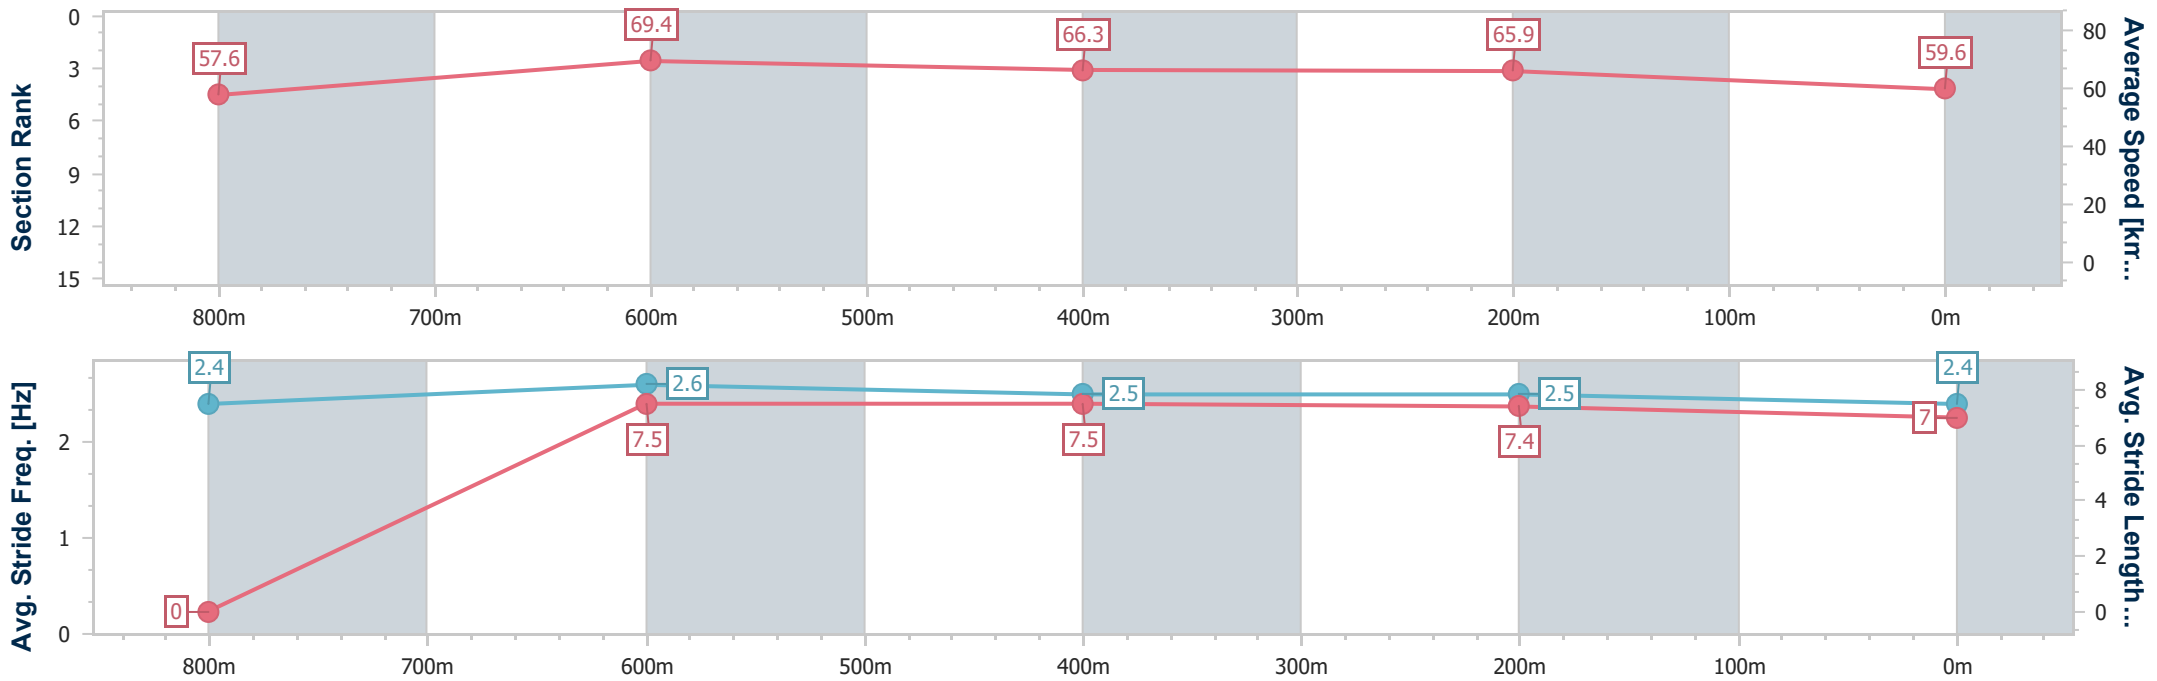

- [ ] Ranking at each section and finish
- :-:- No data available at this section
- NA No data available

Horse/Jockey Name	Steady Ready
Final Rank	8
Fastest Section Time (Section)	0:10.53 (800m)
Top Speed [km/h] (Section)	71.5 (Overall)
Race State	Finished

Eagle Farm QLD Professional  
 Race 6: SKY RACING BRIBIE HANDICAP - 1000m  
 09 December 2023 - 15:09  
 Track Rating: Good 4, Weather: Fine, Rail Position: True

BRISBANE  
 RACING CLUB

Section	Overall	800m	600m	400m	200m
Section Times	0:57.09 [8] (0:12.64)	0:44.45 [4] (0:10.53)	0:33.92 [5] (0:10.89)	0:23.03 [8] (0:10.97)	0:12.06 [9] (0:12.06)
Average Speed [km/h]	57.6	69.4	66.3	65.9	59.6
Top Speed [km/h]	71.5	71.1	67.2	67.7	63.0
Avg. Dist. to Rail [m]	5.5	3.3	1.0	0.9	0.8
Avg. Stride Freq. [Hz]	2.4	2.6	2.5	2.5	2.4
Avg. Stride Length [m]	--	7.5	7.5	7.4	7.0