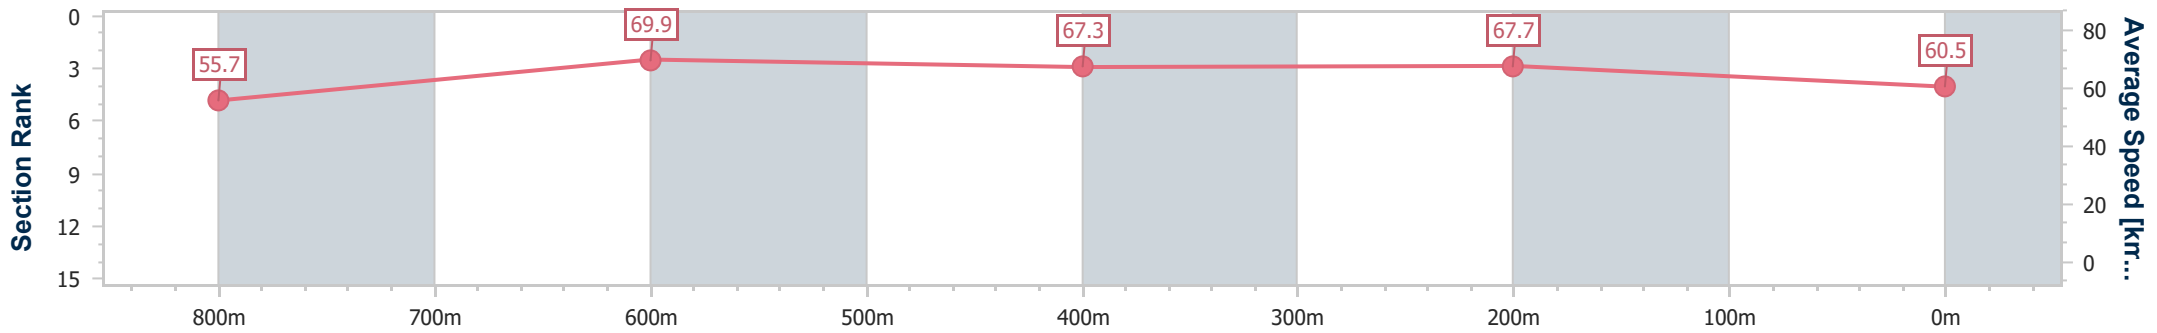

Horse/Jockey Name	Shooting For Gold
Final Rank	3
Fastest Section Time (Section)	0:10.48 (800m)
Top Speed [km/h] (Section)	71.7 (800m)
Race State	Finished

Eagle Farm QLD Professional
Race 6: SKY RACING BRIBIE HANDICAP - 1000m
09 December 2023 - 15:09
Track Rating: Good 4, Weather: Fine, Rail Position: True

BRISBANE
RACING CLUB

Section	Overall	800m	600m	400m	200m
Section Times	0:56.86 [3] (0:13.02)	0:43.84 [9] (0:10.48)	0:33.36 [9] (0:10.81)	0:22.55 [9] (0:10.65)	0:11.90 [7] (0:11.90)
Average Speed [km/h]	55.7	69.9	67.3	67.7	60.5
Top Speed [km/h]	70.6	71.7	69.3	69.4	64.8
Avg. Dist. to Rail [m]	3.2	4.0	2.1	2.1	2.6
Avg. Stride Freq. [Hz]	2.3	2.6	2.5	2.6	2.5
Avg. Stride Length [m]	--	7.5	7.5	7.3	6.9

- [ ] Ranking at each section and finish
- -.-.- No data available at this section
- NA No data available