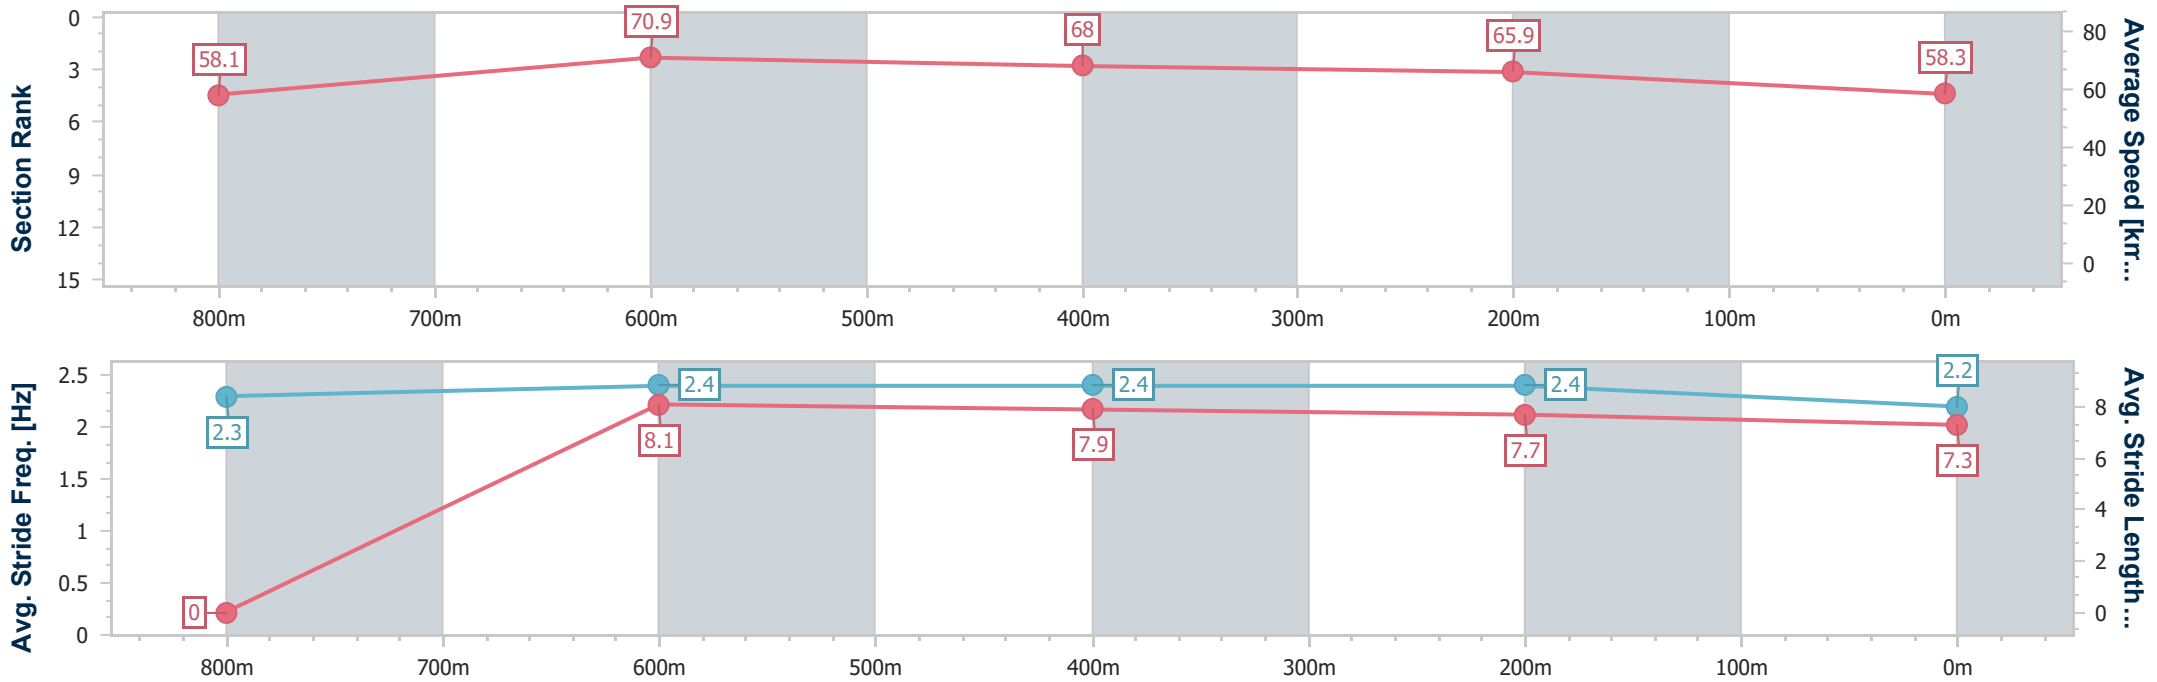

- [ ] Ranking at each section and finish
- :-:- No data available at this section
- NA No data available

Horse/Jockey Name	Osamu
Final Rank	6
Fastest Section Time (Section)	0:10.51 (800m)
Top Speed [km/h] (Section)	71.3 (800m)
Race State	Finished

Eagle Farm QLD Professional  
 Race 6: SKY RACING BRIBIE HANDICAP - 1000m  
 09 December 2023 - 15:09  
 Track Rating: Good 4, Weather: Fine, Rail Position: True

BRISBANE  
RACING CLUB

Section	Overall	800m	600m	400m	200m
Section Times	0:57.07 [6] (0:12.51)	0:44.56 [2] (0:10.51)	0:34.05 [2] (0:10.74)	0:23.31 [2] (0:10.96)	0:12.35 [4] (0:12.35)
Average Speed [km/h]	58.1	70.9	68.0	65.9	58.3
Top Speed [km/h]	68.8	71.3	70.4	67.3	63.4
Avg. Dist. to Rail [m]	9.4	6.3	3.2	0.3	1.0
Avg. Stride Freq. [Hz]	2.3	2.4	2.4	2.4	2.2
Avg. Stride Length [m]	--	8.1	7.9	7.7	7.3