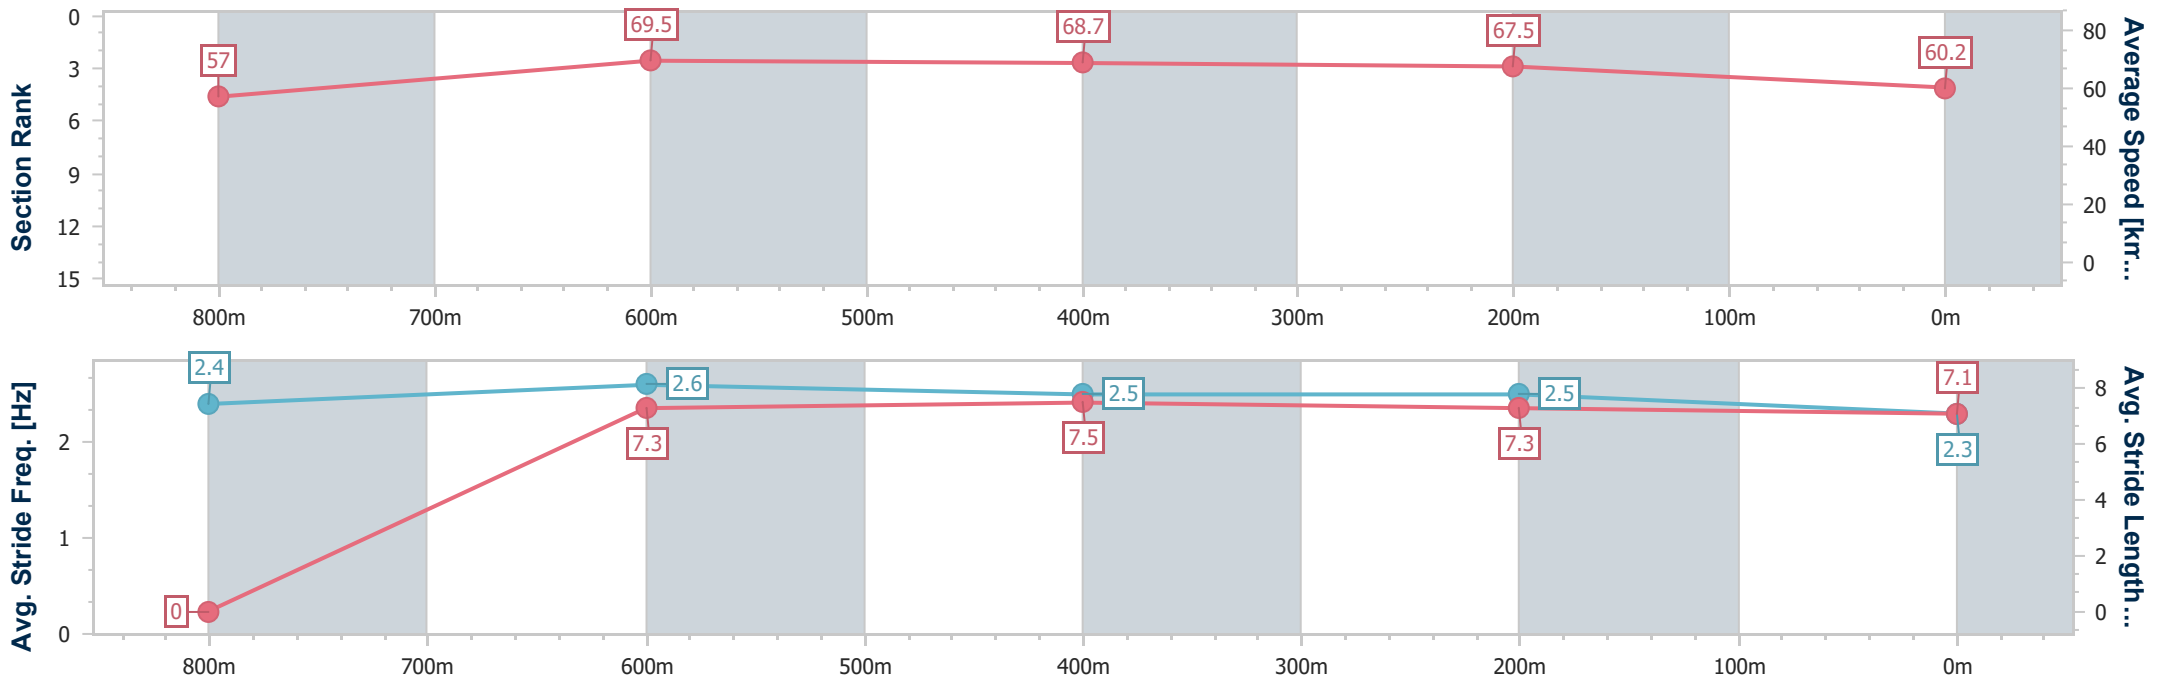

Horse/Jockey Name	All That Pizzazz
Final Rank	1
Fastest Section Time (Section)	0:10.58 (600m)
Top Speed [km/h] (Section)	71.8 (800m)
Race State	Finished

Eagle Farm QLD Professional  
 Race 6: SKY RACING BRIBIE HANDICAP - 1000m  
 09 December 2023 - 15:09  
 Track Rating: Good 4, Weather: Fine, Rail Position: True

BRISBANE  
 RACING CLUB

Section	Overall	800m	600m	400m	200m
Section Times	0:56.62 [1] (0:12.83)	0:43.79 [7] (0:10.59)	0:33.20 [8] (0:10.58)	0:22.62 [6] (0:10.66)	0:11.96 [3] (0:11.96)
Average Speed [km/h]	57.0	69.5	68.7	67.5	60.2
Top Speed [km/h]	70.1	71.8	70.6	70.0	65.3
Avg. Dist. to Rail [m]	8.3	5.4	1.5	2.7	1.8
Avg. Stride Freq. [Hz]	2.4	2.6	2.5	2.5	2.3
Avg. Stride Length [m]	--	7.3	7.5	7.3	7.1