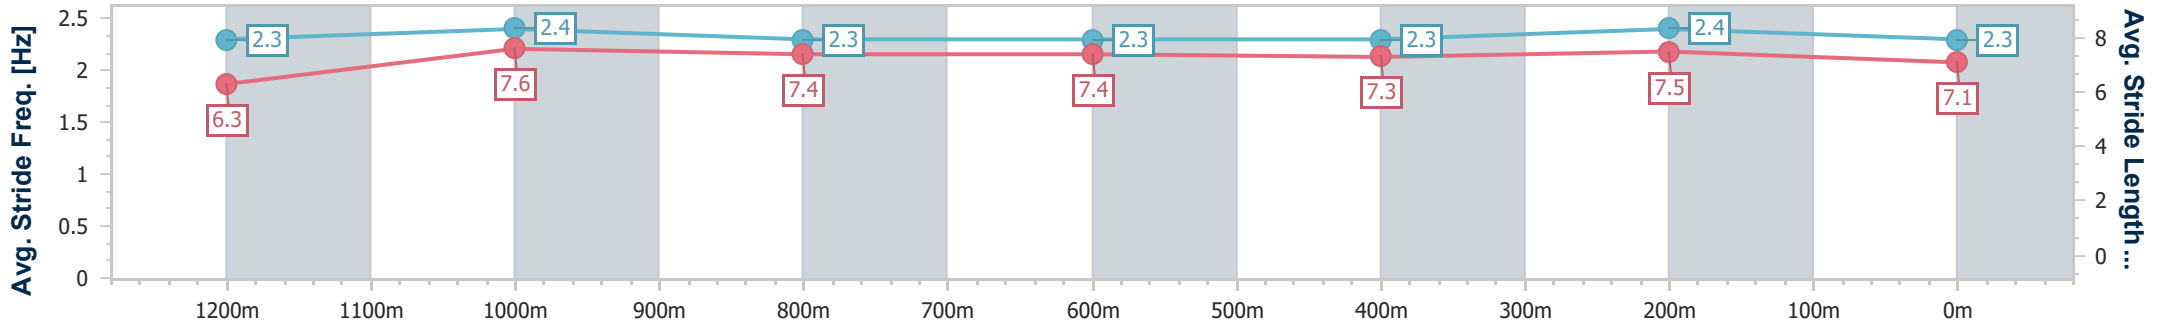

Eagle Farm QLD Professional  
Race 5: MAGIC MILLIONS QTIS Three-Year-Old Handicap - 1400m

09 December 2023 - 14:29

Track Rating: Good 4, Weather: Fine, Rail Position: True

BRISBANE RACING CLUB

Section	Overall	1200m	1000m	800m	600m	400m	200m
Section Times	1:24.01 [3] (0:14.04)	1:09.97 [11] (0:10.93)	0:59.04 [8] (0:11.73)	0:47.31 [7] (0:11.98)	0:35.33 [6] (0:11.68)	0:23.65 [7] (0:11.44)	0:12.21 [4] (0:12.21)
Average Speed [km/h]	51.4	66.1	62.0	60.4	62.0	63.0	58.9
Top Speed [km/h]	67.1	67.1	64.2	61.2	63.3	63.9	62.6
Avg. Dist. to Rail [m]	1.6	3.0	2.2	0.9	1.5	6.4	9.0
Avg. Stride Freq. [Hz]	2.3	2.4	2.3	2.3	2.3	2.4	2.3
Avg. Stride Length [m]	6.3	7.6	7.4	7.4	7.3	7.5	7.1