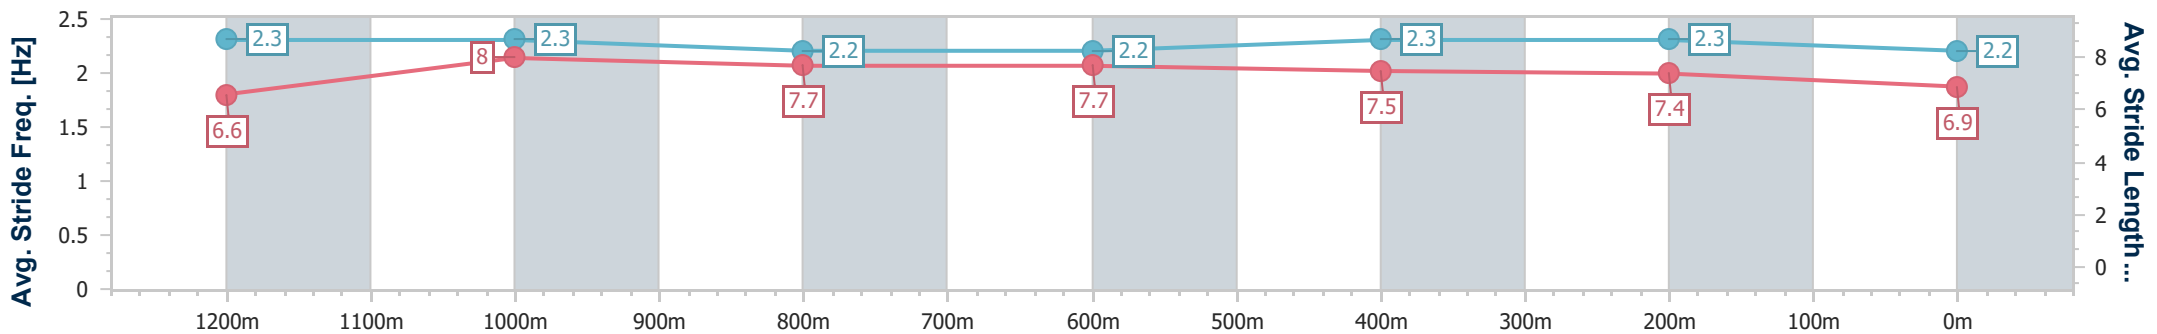

Eagle Farm QLD Professional  
Race 5: MAGIC MILLIONS QTIS Three-Year-Old Handicap - 1400m

09 December 2023 - 14:29

Track Rating: Good 4, Weather: Fine, Rail Position: True

BRISBANE RACING CLUB

Section	Overall	1200m	1000m	800m	600m	400m	200m
Section Times	1:24.55 [9] (0:13.53)	1:11.02 [2] (0:10.93)	1:00.09 [2] (0:11.74)	0:48.35 [2] (0:11.99)	0:36.36 [2] (0:11.63)	0:24.73 [2] (0:11.79)	0:12.94 [3] (0:12.94)
Average Speed [km/h]	53.4	66.1	61.7	60.4	62.1	60.9	55.7
Top Speed [km/h]	67.5	67.4	64.0	61.1	63.1	63.6	58.7
Avg. Dist. to Rail [m]	5.8	3.5	1.8	1.2	0.5	2.3	3.3
Avg. Stride Freq. [Hz]	2.3	2.3	2.2	2.2	2.3	2.3	2.2
Avg. Stride Length [m]	6.6	8.0	7.7	7.7	7.5	7.4	6.9

- [ ] Ranking at each section and finish
- .-.- No data available at this section
- NA No data available

Horse/Jockey Name	Masterplan
Final Rank	10
Fastest Section Time (Section)	0:11.10 (1200m)
Top Speed [km/h] (Section)	66.9 (400m)
Race State	Finished