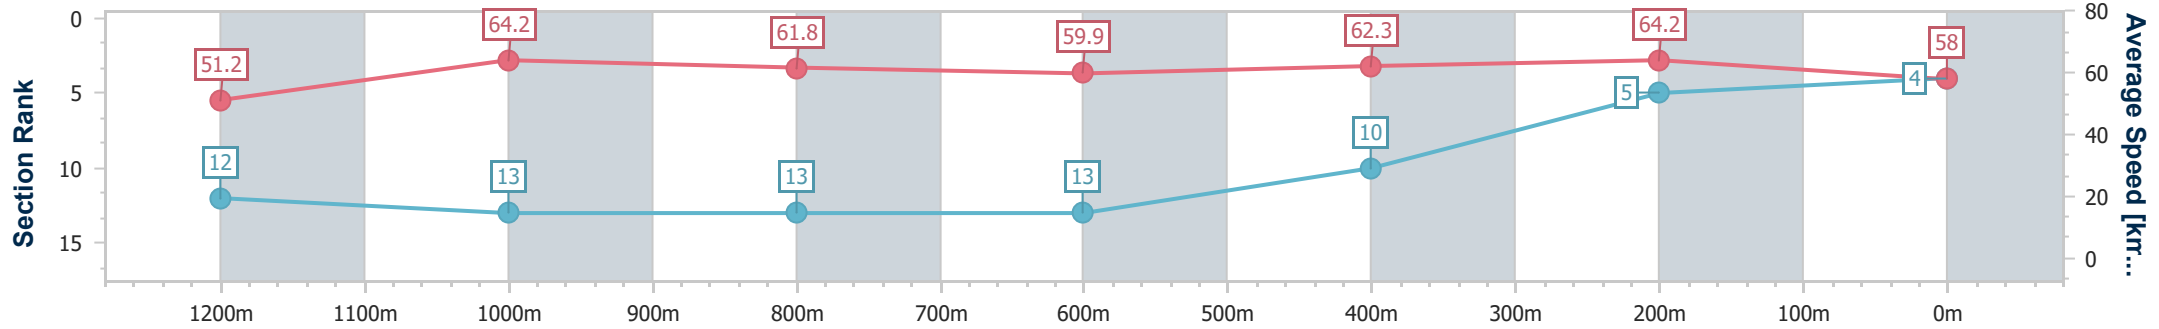

Eagle Farm QLD Professional  
Race 5: MAGIC MILLIONS QTIS Three-Year-Old Handicap - 1400m

09 December 2023 - 14:29

Track Rating: Good 4, Weather: Fine, Rail Position: True

BRISBANE RACING CLUB

Section	Overall	1200m	1000m	800m	600m	400m	200m
Section Times	1:24.29 [4] (0:14.12)	1:10.17 [12] (0:11.21)	0:58.96 [13] (0:11.77)	0:47.19 [13] (0:12.01)	0:35.18 [13] (0:11.56)	0:23.62 [10] (0:11.21)	0:12.41 [5] (0:12.41)
Average Speed [km/h]	51.2	64.2	61.8	59.9	62.3	64.2	58.0
Top Speed [km/h]	66.0	65.5	62.7	61.4	63.9	65.5	62.0
Avg. Dist. to Rail [m]	6.0	2.7	1.2	0.2	0.4	4.4	6.1
Avg. Stride Freq. [Hz]	2.1	2.2	2.1	2.1	2.2	2.3	2.2
Avg. Stride Length [m]	6.7	8.2	8.0	7.8	7.9	7.7	7.5