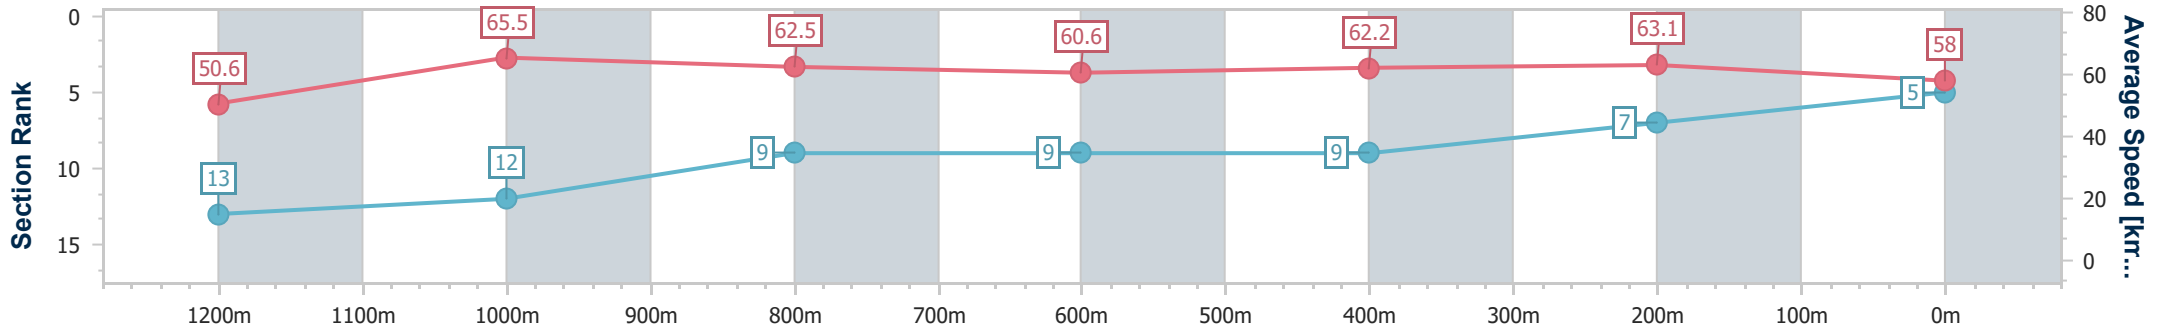

Eagle Farm QLD Professional  
Race 5: MAGIC MILLIONS QTIS Three-Year-Old Handicap - 1400m

09 December 2023 - 14:29

Track Rating: Good 4, Weather: Fine, Rail Position: True

BRISBANE RACING CLUB

Section	Overall	1200m	1000m	800m	600m	400m	200m
Section Times	1:24.33 [5] (0:14.31)	1:10.02 [13] (0:10.98)	0:59.04 [12] (0:11.66)	0:47.38 [9] (0:11.98)	0:35.40 [9] (0:11.61)	0:23.79 [9] (0:11.40)	0:12.39 [7] (0:12.39)
Average Speed [km/h]	50.6	65.5	62.5	60.6	62.2	63.1	58.0
Top Speed [km/h]	67.2	67.1	64.6	61.1	63.7	65.3	61.2
Avg. Dist. to Rail [m]	8.3	3.0	2.1	1.6	0.8	0.9	0.5
Avg. Stride Freq. [Hz]	2.2	2.4	2.4	2.3	2.4	2.4	2.3
Avg. Stride Length [m]	6.3	7.5	7.3	7.2	7.3	7.2	7.0