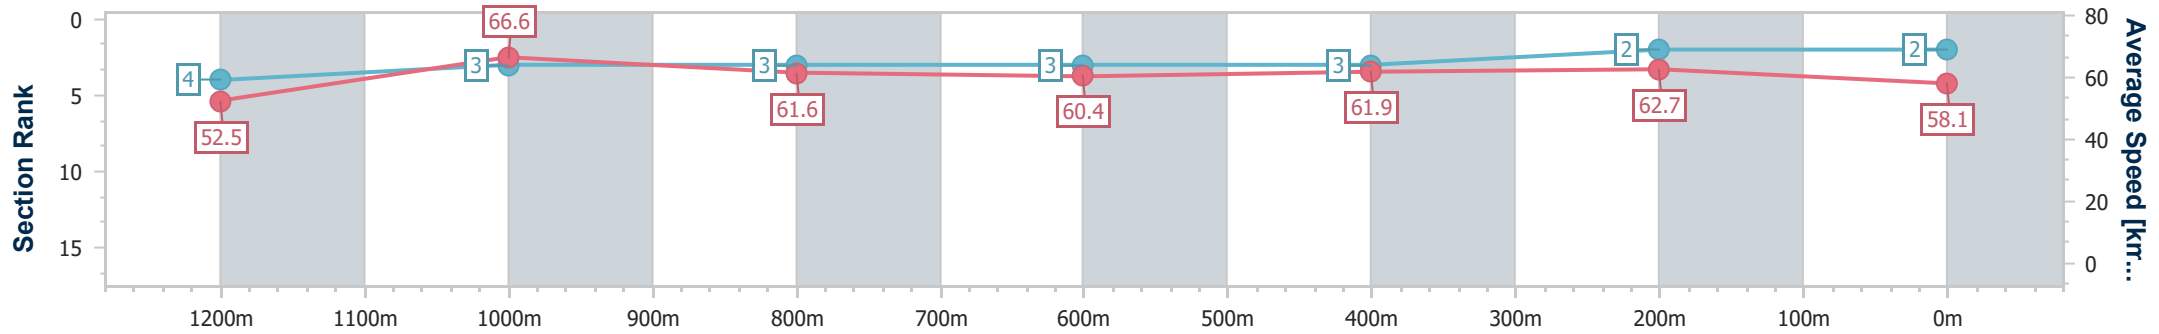

- [ ] Ranking at each section and finish
- .-.- No data available at this section
- NA No data available

Horse/Jockey Name	Trifling
Final Rank	3
Fastest Section Time (Section)	0:10.93 (1200m)
Top Speed [km/h] (Section)	67.1 (1200m)
Race State	Finished