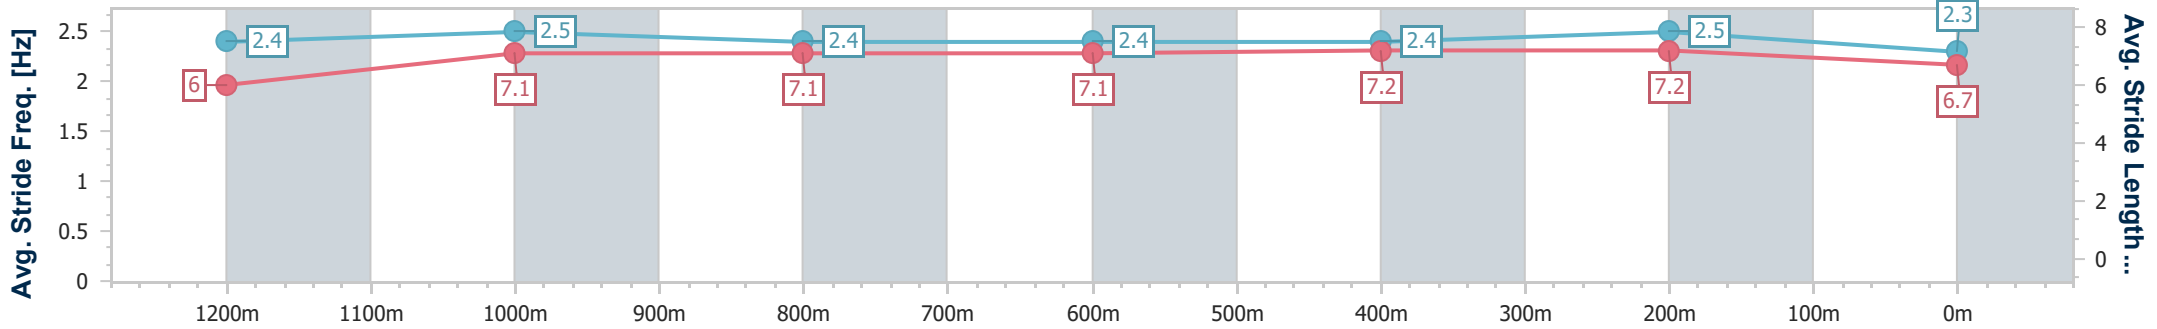

- [ ] Ranking at each section and finish
- .-.- No data available at this section
- NA No data available

Horse/Jockey Name	Masterplan
Final Rank	10
Fastest Section Time (Section)	0:11.10 (1200m)
Top Speed [km/h] (Section)	66.9 (400m)
Race State	Finished

Eagle Farm QLD Professional  
Race 5: MAGIC MILLIONS QTIS Three-Year-Old Handicap - 1400m

09 December 2023 - 14:29

Track Rating: Good 4, Weather: Fine, Rail Position: True

BRISBANE RACING CLUB

Section	Overall	1200m	1000m	800m	600m	400m	200m
Section Times	1:25.08 [10] (0:13.95)	1:11.13 [8] (0:11.10)	1:00.03 [9] (0:11.94)	0:48.09 [11] (0:12.10)	0:35.99 [11] (0:11.70)	0:24.29 [13] (0:11.35)	0:12.94 [11] (0:12.94)
Average Speed [km/h]	52.0	64.9	62.0	60.8	63.2	63.3	55.5
Top Speed [km/h]	66.3	66.0	63.2	63.3	66.8	66.9	60.5
Avg. Dist. to Rail [m]	7.2	5.8	5.3	4.8	5.5	10.5	9.8
Avg. Stride Freq. [Hz]	2.4	2.5	2.4	2.4	2.4	2.5	2.3
Avg. Stride Length [m]	6.0	7.1	7.1	7.1	7.2	7.2	6.7