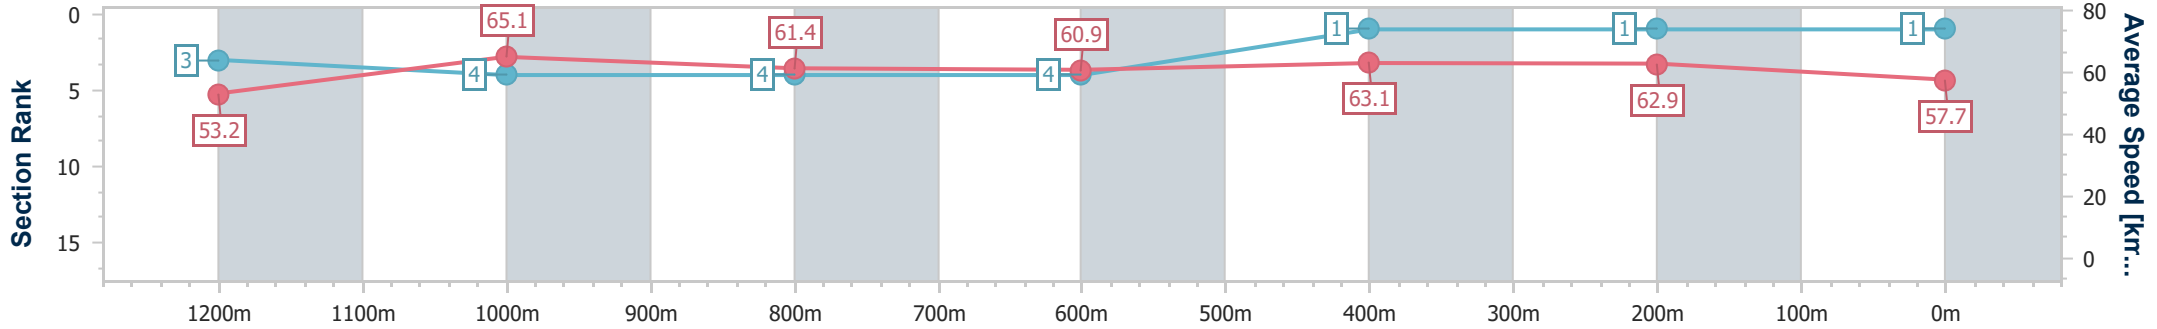

Eagle Farm QLD Professional  
Race 5: MAGIC MILLIONS QTIS Three-Year-Old Handicap - 1400m

09 December 2023 - 14:29

Track Rating: Good 4, Weather: Fine, Rail Position: True

BRISBANE RACING CLUB

Section	Overall	1200m	1000m	800m	600m	400m	200m
Section Times	1:23.74 [1] (0:13.58)	1:10.16 [3] (0:11.08)	0:59.08 [4] (0:11.78)	0:47.30 [4] (0:11.88)	0:35.42 [4] (0:11.47)	0:23.95 [1] (0:11.45)	0:12.50 [1] (0:12.50)
Average Speed [km/h]	53.2	65.1	61.4	60.9	63.1	62.9	57.7
Top Speed [km/h]	67.0	66.3	64.5	62.3	65.0	64.6	61.9
Avg. Dist. to Rail [m]	1.2	1.5	1.2	0.8	1.5	4.0	5.2
Avg. Stride Freq. [Hz]	2.3	2.3	2.2	2.2	2.3	2.4	2.3
Avg. Stride Length [m]	6.3	7.7	7.6	7.6	7.5	7.3	6.9