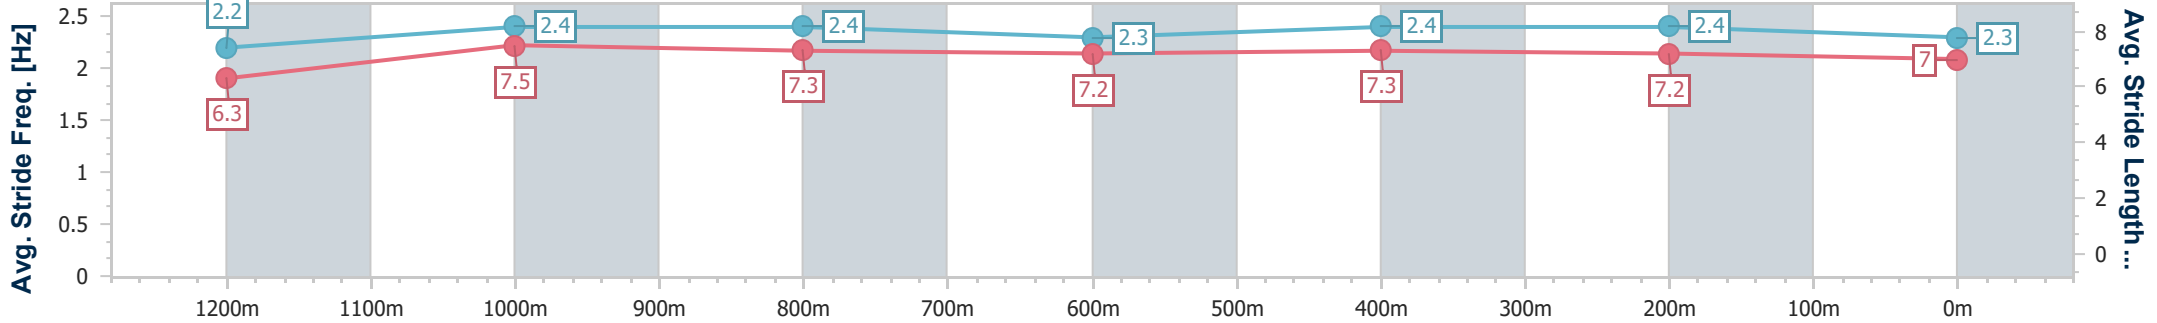

Eagle Farm QLD Professional  
Race 5: MAGIC MILLIONS QTIS Three-Year-Old Handicap - 1400m

09 December 2023 - 14:29

Track Rating: Good 4, Weather: Fine, Rail Position: True

BRISBANE RACING CLUB

Section	Overall	1200m	1000m	800m	600m	400m	200m
Section Times	1:24.33 [5] (0:14.31)	1:10.02 [13] (0:10.98)	0:59.04 [12] (0:11.66)	0:47.38 [9] (0:11.98)	0:35.40 [9] (0:11.61)	0:23.79 [9] (0:11.40)	0:12.39 [7] (0:12.39)
Average Speed [km/h]	50.6	65.5	62.5	60.6	62.2	63.1	58.0
Top Speed [km/h]	67.2	67.1	64.6	61.1	63.7	65.3	61.2
Avg. Dist. to Rail [m]	8.3	3.0	2.1	1.6	0.8	0.9	0.5
Avg. Stride Freq. [Hz]	2.2	2.4	2.4	2.3	2.4	2.4	2.3
Avg. Stride Length [m]	6.3	7.5	7.3	7.2	7.3	7.2	7.0