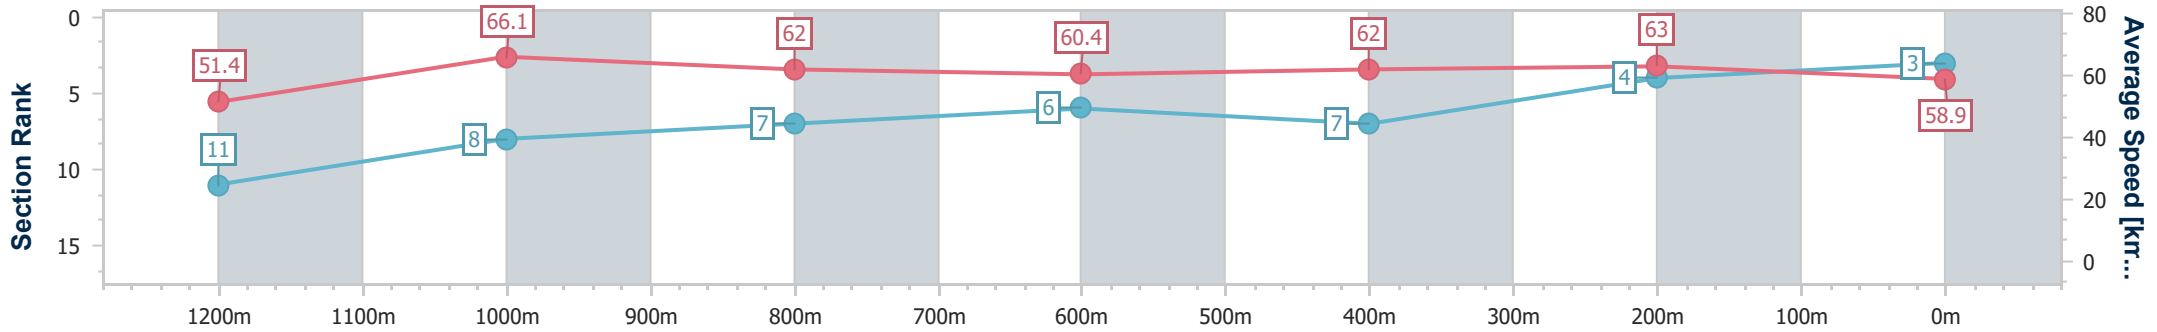

Eagle Farm QLD Professional  
Race 5: MAGIC MILLIONS QTIS Three-Year-Old Handicap - 1400m

09 December 2023 - 14:29

Track Rating: Good 4, Weather: Fine, Rail Position: True

BRISBANE RACING CLUB

Section	Overall	1200m	1000m	800m	600m	400m	200m
Section Times	1:24.01 [3] (0:14.04)	1:09.97 [11] (0:10.93)	0:59.04 [8] (0:11.73)	0:47.31 [7] (0:11.98)	0:35.33 [6] (0:11.68)	0:23.65 [7] (0:11.44)	0:12.21 [4] (0:12.21)
Average Speed [km/h]	51.4	66.1	62.0	60.4	62.0	63.0	58.9
Top Speed [km/h]	67.1	67.1	64.2	61.2	63.3	63.9	62.6
Avg. Dist. to Rail [m]	1.6	3.0	2.2	0.9	1.5	6.4	9.0
Avg. Stride Freq. [Hz]	2.3	2.4	2.3	2.3	2.3	2.4	2.3
Avg. Stride Length [m]	6.3	7.6	7.4	7.4	7.3	7.5	7.1