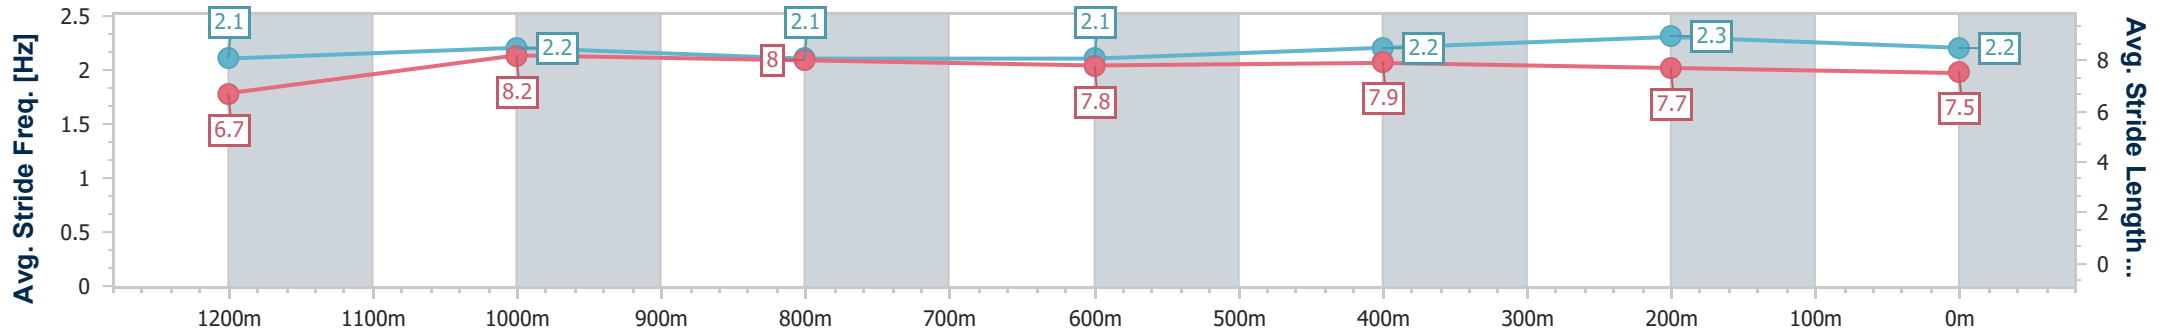

Eagle Farm QLD Professional  
Race 5: MAGIC MILLIONS QTIS Three-Year-Old Handicap - 1400m

09 December 2023 - 14:29

Track Rating: Good 4, Weather: Fine, Rail Position: True

BRISBANE RACING CLUB

Section	Overall	1200m	1000m	800m	600m	400m	200m
Section Times	1:24.29 [4] (0:14.12)	1:10.17 [12] (0:11.21)	0:58.96 [13] (0:11.77)	0:47.19 [13] (0:12.01)	0:35.18 [13] (0:11.56)	0:23.62 [10] (0:11.21)	0:12.41 [5] (0:12.41)
Average Speed [km/h]	51.2	64.2	61.8	59.9	62.3	64.2	58.0
Top Speed [km/h]	66.0	65.5	62.7	61.4	63.9	65.5	62.0
Avg. Dist. to Rail [m]	6.0	2.7	1.2	0.2	0.4	4.4	6.1
Avg. Stride Freq. [Hz]	2.1	2.2	2.1	2.1	2.2	2.3	2.2
Avg. Stride Length [m]	6.7	8.2	8.0	7.8	7.9	7.7	7.5