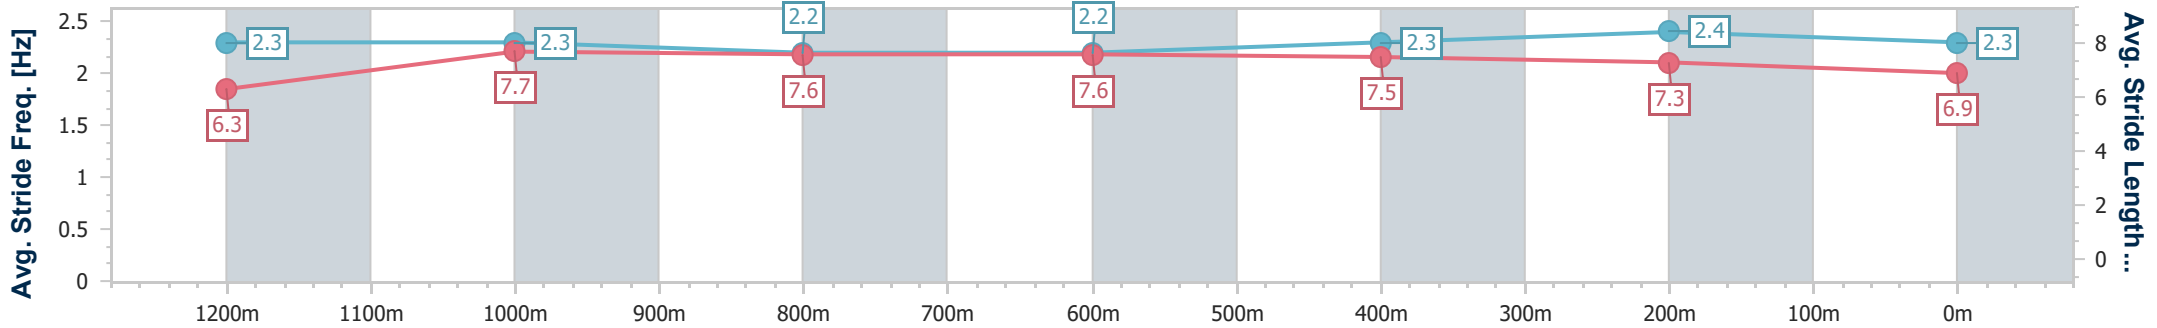

Eagle Farm QLD Professional  
Race 5: MAGIC MILLIONS QTIS Three-Year-Old Handicap - 1400m

09 December 2023 - 14:29

Track Rating: Good 4, Weather: Fine, Rail Position: True

BRISBANE RACING CLUB

Section	Overall	1200m	1000m	800m	600m	400m	200m
Section Times	1:23.74 [1] (0:13.58)	1:10.16 [3] (0:11.08)	0:59.08 [4] (0:11.78)	0:47.30 [4] (0:11.88)	0:35.42 [4] (0:11.47)	0:23.95 [1] (0:11.45)	0:12.50 [1] (0:12.50)
Average Speed [km/h]	53.2	65.1	61.4	60.9	63.1	62.9	57.7
Top Speed [km/h]	67.0	66.3	64.5	62.3	65.0	64.6	61.9
Avg. Dist. to Rail [m]	1.2	1.5	1.2	0.8	1.5	4.0	5.2
Avg. Stride Freq. [Hz]	2.3	2.3	2.2	2.2	2.3	2.4	2.3
Avg. Stride Length [m]	6.3	7.7	7.6	7.6	7.5	7.3	6.9