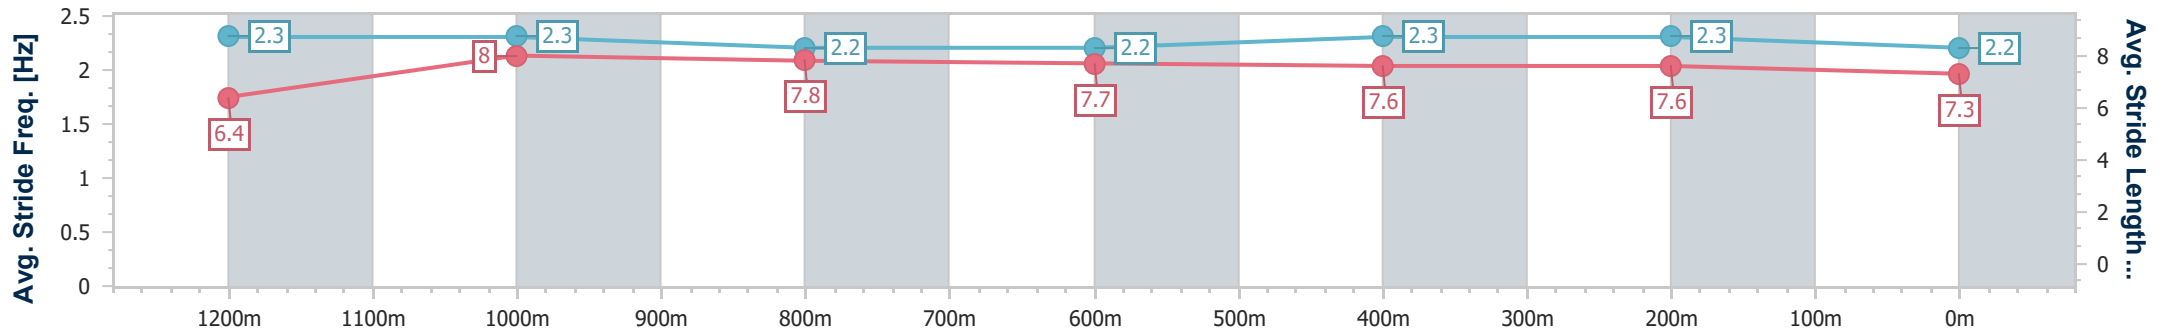

Eagle Farm QLD Professional  
Race 5: MAGIC MILLIONS QTIS Three-Year-Old Handicap - 1400m

09 December 2023 - 14:29

Track Rating: Good 4, Weather: Fine, Rail Position: True

BRISBANE RACING CLUB

Section	Overall	1200m	1000m	800m	600m	400m	200m
Section Times	1:23.93 [2] (0:13.71)	1:10.22 [4] (0:10.86)	0:59.36 [3] (0:11.75)	0:47.61 [3] (0:11.99)	0:35.62 [3] (0:11.73)	0:23.89 [3] (0:11.46)	0:12.43 [2] (0:12.43)
Average Speed [km/h]	52.5	66.6	61.6	60.4	61.9	62.7	58.1
Top Speed [km/h]	67.2	67.2	64.8	60.8	63.6	64.2	61.1
Avg. Dist. to Rail [m]	1.9	1.6	1.7	1.5	1.7	5.7	5.8
Avg. Stride Freq. [Hz]	2.3	2.3	2.2	2.2	2.3	2.3	2.2
Avg. Stride Length [m]	6.4	8.0	7.8	7.7	7.6	7.6	7.3

- [ ] Ranking at each section and finish
- .-.- No data available at this section
- NA No data available

Horse/Jockey Name	Trifling
Final Rank	3
Fastest Section Time (Section)	0:10.93 (1200m)
Top Speed [km/h] (Section)	67.1 (1200m)
Race State	Finished