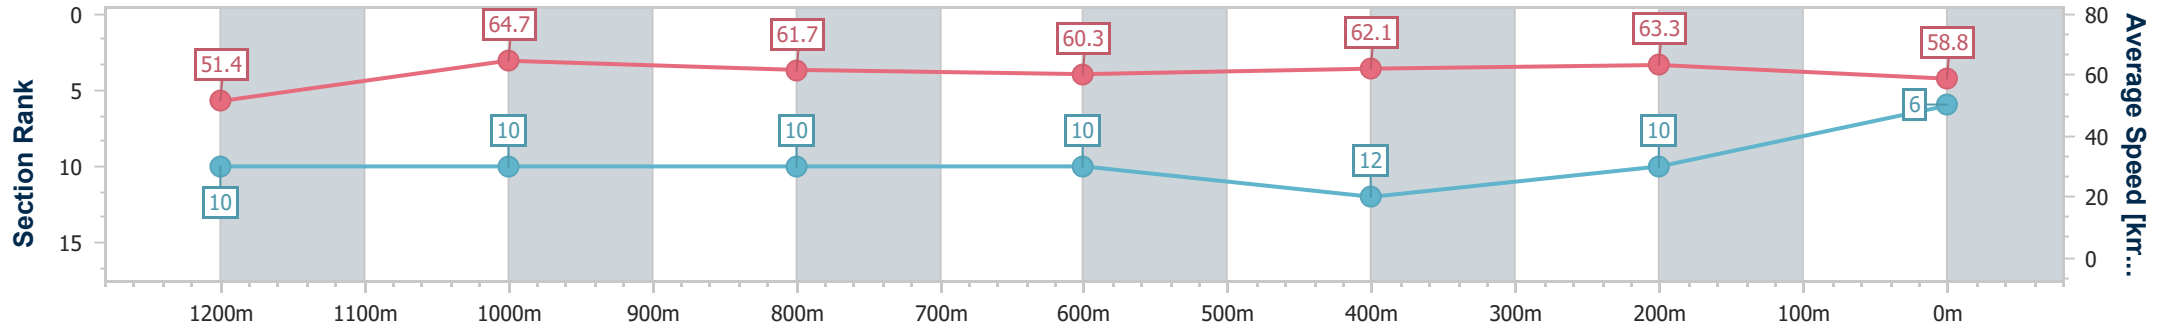

Eagle Farm QLD Professional  
Race 5: MAGIC MILLIONS QTIS Three-Year-Old Handicap - 1400m

09 December 2023 - 14:29

Track Rating: Good 4, Weather: Fine, Rail Position: True

BRISBANE RACING CLUB

Section	Overall	1200m	1000m	800m	600m	400m	200m
Section Times	1:24.36 [6] (0:14.03)	1:10.33 [10] (0:11.12)	0:59.21 [10] (0:11.80)	0:47.41 [10] (0:12.09)	0:35.32 [10] (0:11.71)	0:23.61 [12] (0:11.39)	0:12.22 [10] (0:12.22)
Average Speed [km/h]	51.4	64.7	61.7	60.3	62.1	63.3	58.8
Top Speed [km/h]	67.5	67.3	62.1	61.0	63.1	63.8	61.7
Avg. Dist. to Rail [m]	4.6	2.4	2.4	2.3	2.2	5.9	7.2
Avg. Stride Freq. [Hz]	2.3	2.3	2.3	2.2	2.3	2.3	2.3
Avg. Stride Length [m]	6.3	7.7	7.5	7.5	7.6	7.6	7.3