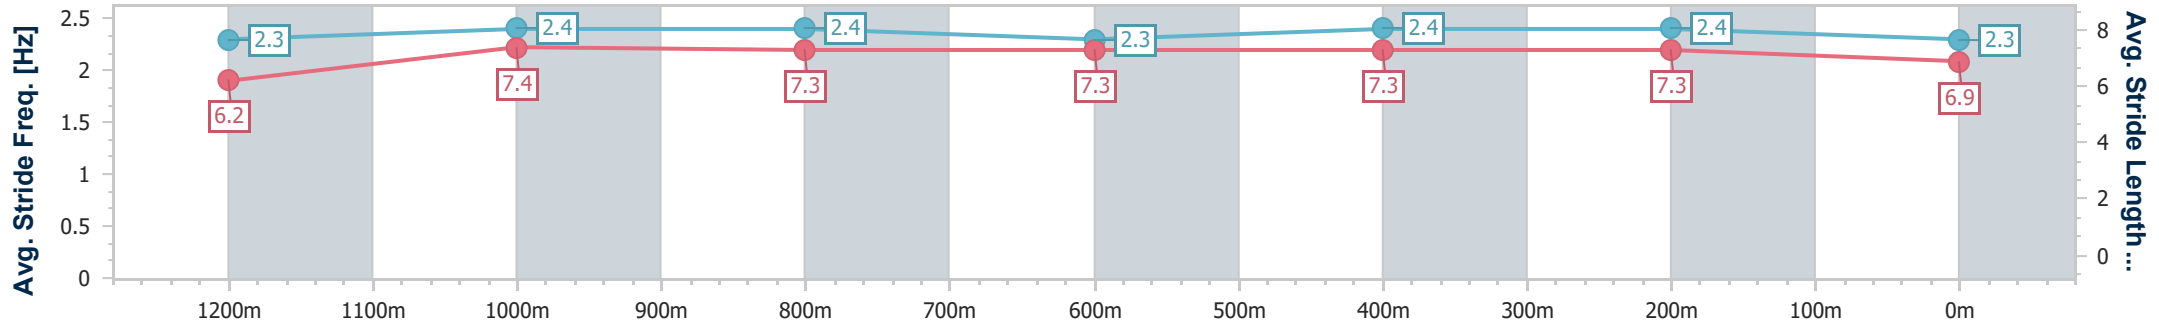

Eagle Farm QLD Professional  
Race 5: MAGIC MILLIONS QTIS Three-Year-Old Handicap - 1400m

09 December 2023 - 14:29

Track Rating: Good 4, Weather: Fine, Rail Position: True

BRISBANE RACING CLUB

Section	Overall	1200m	1000m	800m	600m	400m	200m
Section Times	1:24.53 [8] (0:14.03)	1:10.50 [9] (0:11.26)	0:59.24 [11] (0:11.79)	0:47.45 [12] (0:12.02)	0:35.43 [12] (0:11.58)	0:23.85 [11] (0:11.45)	0:12.40 [9] (0:12.40)
Average Speed [km/h]	51.5	64.1	61.9	60.7	63.1	62.8	58.1
Top Speed [km/h]	65.7	65.5	63.4	61.6	66.1	65.6	61.4
Avg. Dist. to Rail [m]	6.4	5.1	3.3	2.0	3.2	8.8	9.5
Avg. Stride Freq. [Hz]	2.3	2.4	2.4	2.3	2.4	2.4	2.3
Avg. Stride Length [m]	6.2	7.4	7.3	7.3	7.3	7.3	6.9