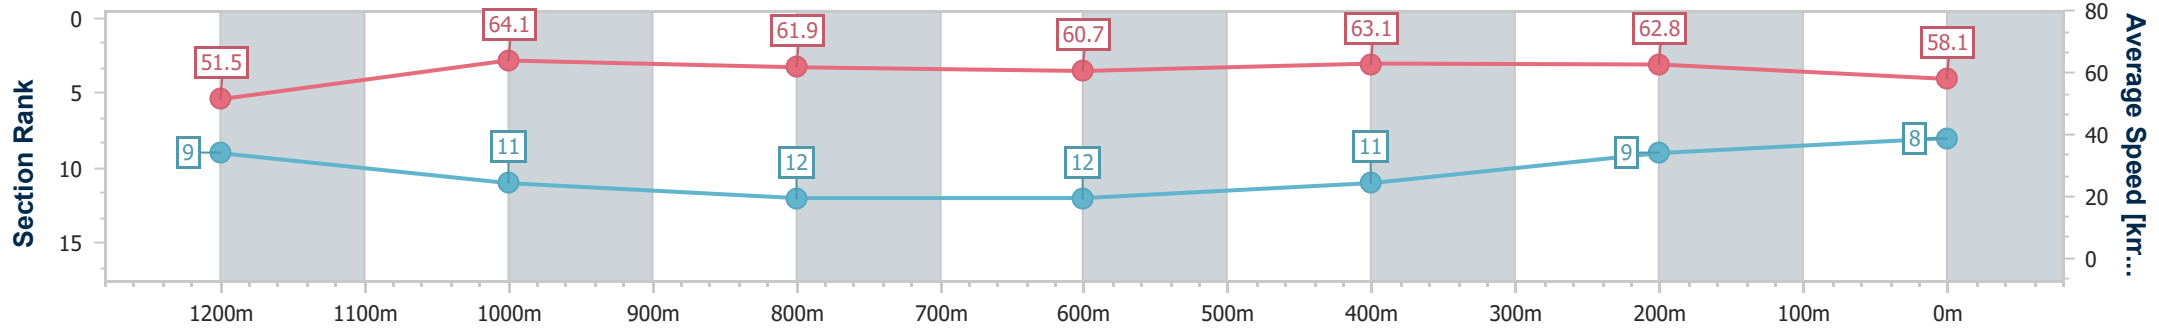

Eagle Farm QLD Professional  
Race 5: MAGIC MILLIONS QTIS Three-Year-Old Handicap - 1400m

09 December 2023 - 14:29

Track Rating: Good 4, Weather: Fine, Rail Position: True

BRISBANE RACING CLUB

Section	Overall	1200m	1000m	800m	600m	400m	200m
Section Times	1:24.53 [8] (0:14.03)	1:10.50 [9] (0:11.26)	0:59.24 [11] (0:11.79)	0:47.45 [12] (0:12.02)	0:35.43 [12] (0:11.58)	0:23.85 [11] (0:11.45)	0:12.40 [9] (0:12.40)
Average Speed [km/h]	51.5	64.1	61.9	60.7	63.1	62.8	58.1
Top Speed [km/h]	65.7	65.5	63.4	61.6	66.1	65.6	61.4
Avg. Dist. to Rail [m]	6.4	5.1	3.3	2.0	3.2	8.8	9.5
Avg. Stride Freq. [Hz]	2.3	2.4	2.4	2.3	2.4	2.4	2.3
Avg. Stride Length [m]	6.2	7.4	7.3	7.3	7.3	7.3	6.9