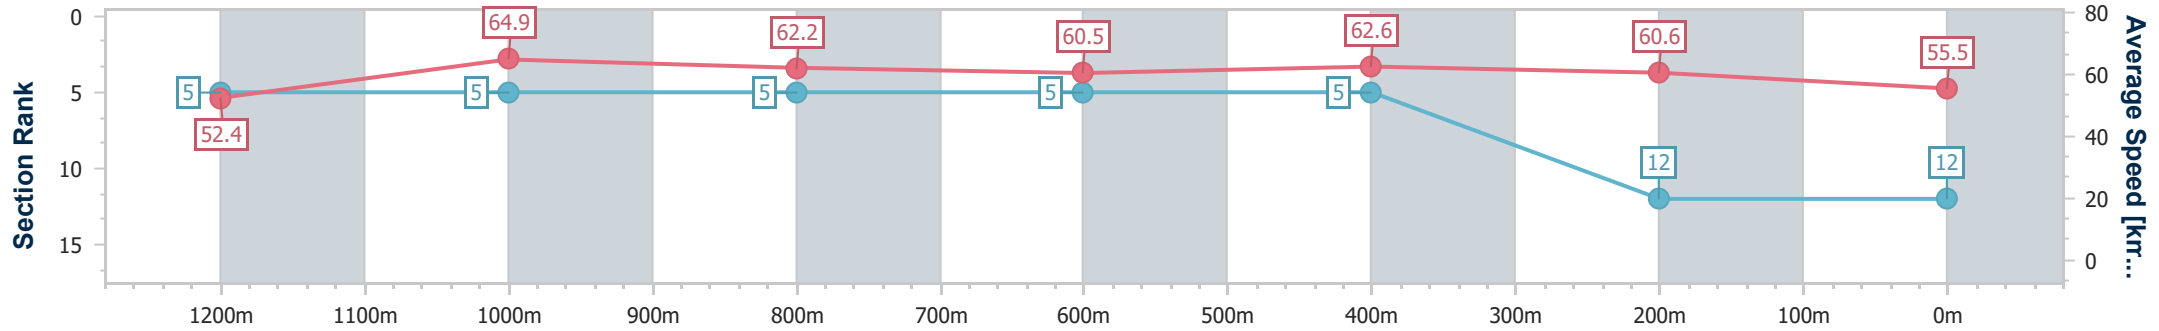

Eagle Farm QLD Professional  
Race 5: MAGIC MILLIONS QTIS Three-Year-Old Handicap - 1400m

09 December 2023 - 14:29

Track Rating: Good 4, Weather: Fine, Rail Position: True

BRISBANE RACING CLUB

Section	Overall	1200m	1000m	800m	600m	400m	200m
Section Times	1:25.19 [12] (0:13.78)	1:11.41 [5] (0:11.11)	1:00.30 [5] (0:11.77)	0:48.53 [5] (0:12.02)	0:36.51 [5] (0:11.63)	0:24.88 [5] (0:11.93)	0:12.95 [12] (0:12.95)
Average Speed [km/h]	52.4	64.9	62.2	60.5	62.6	60.6	55.5
Top Speed [km/h]	66.2	66.9	63.5	61.2	64.0	63.7	58.4
Avg. Dist. to Rail [m]	4.3	4.4	3.1	1.9	2.9	7.7	8.9
Avg. Stride Freq. [Hz]	2.3	2.3	2.3	2.3	2.3	2.3	2.2
Avg. Stride Length [m]	6.4	7.8	7.6	7.5	7.5	7.3	6.9