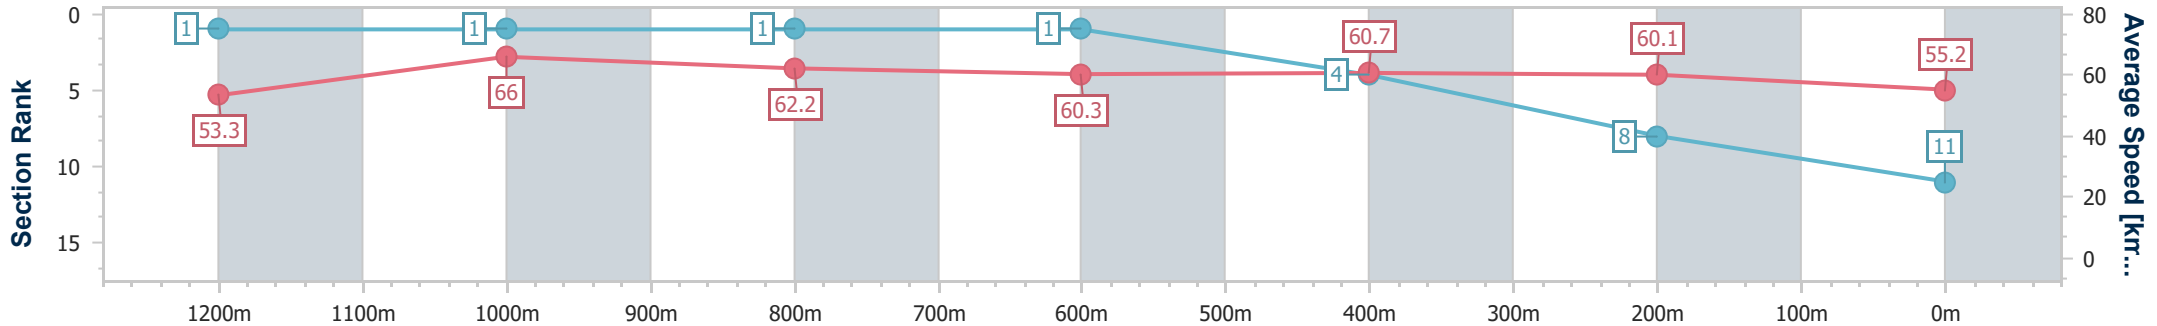

Eagle Farm QLD Professional  
Race 5: MAGIC MILLIONS QTIS Three-Year-Old Handicap - 1400m

09 December 2023 - 14:29

Track Rating: Good 4, Weather: Fine, Rail Position: True

BRISBANE RACING CLUB

Section	Overall	1200m	1000m	800m	600m	400m	200m
Section Times	1:25.13 [11] (0:13.51)	1:11.62 [1] (0:10.91)	1:00.71 [1] (0:11.66)	0:49.05 [1] (0:12.10)	0:36.95 [1] (0:11.91)	0:25.04 [4] (0:11.99)	0:13.05 [8] (0:13.05)
Average Speed [km/h]	53.3	66.0	62.2	60.3	60.7	60.1	55.2
Top Speed [km/h]	66.7	67.5	63.9	60.9	61.8	61.8	58.2
Avg. Dist. to Rail [m]	0.9	0.9	1.2	3.0	1.4	2.1	1.2
Avg. Stride Freq. [Hz]	2.3	2.4	2.3	2.3	2.3	2.3	2.2
Avg. Stride Length [m]	6.5	7.6	7.5	7.3	7.2	7.3	7.0

- [ ] Ranking at each section and finish
- .-.- No data available at this section
- NA No data available

Horse/Jockey Name	Jack's Boom
Final Rank	12
Fastest Section Time (Section)	0:11.11 (1200m)
Top Speed [km/h] (Section)	66.9 (1200m)
Race State	Finished