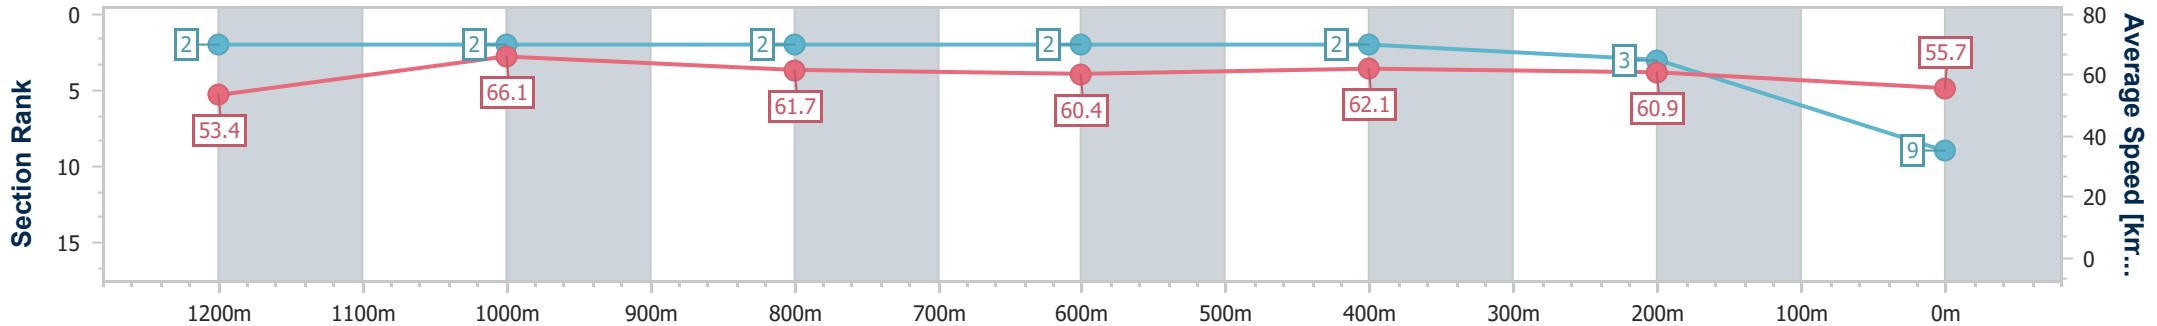

Eagle Farm QLD Professional  
Race 5: MAGIC MILLIONS QTIS Three-Year-Old Handicap - 1400m

09 December 2023 - 14:29

Track Rating: Good 4, Weather: Fine, Rail Position: True

BRISBANE RACING CLUB

Section	Overall	1200m	1000m	800m	600m	400m	200m
Section Times	1:24.55 [9] (0:13.53)	1:11.02 [2] (0:10.93)	1:00.09 [2] (0:11.74)	0:48.35 [2] (0:11.99)	0:36.36 [2] (0:11.63)	0:24.73 [2] (0:11.79)	0:12.94 [3] (0:12.94)
Average Speed [km/h]	53.4	66.1	61.7	60.4	62.1	60.9	55.7
Top Speed [km/h]	67.5	67.4	64.0	61.1	63.1	63.6	58.7
Avg. Dist. to Rail [m]	5.8	3.5	1.8	1.2	0.5	2.3	3.3
Avg. Stride Freq. [Hz]	2.3	2.3	2.2	2.2	2.3	2.3	2.2
Avg. Stride Length [m]	6.6	8.0	7.7	7.7	7.5	7.4	6.9

- [ ] Ranking at each section and finish
- .-.- No data available at this section
- NA No data available

Horse/Jockey Name	Masterplan
Final Rank	10
Fastest Section Time (Section)	0:11.10 (1200m)
Top Speed [km/h] (Section)	66.9 (400m)
Race State	Finished