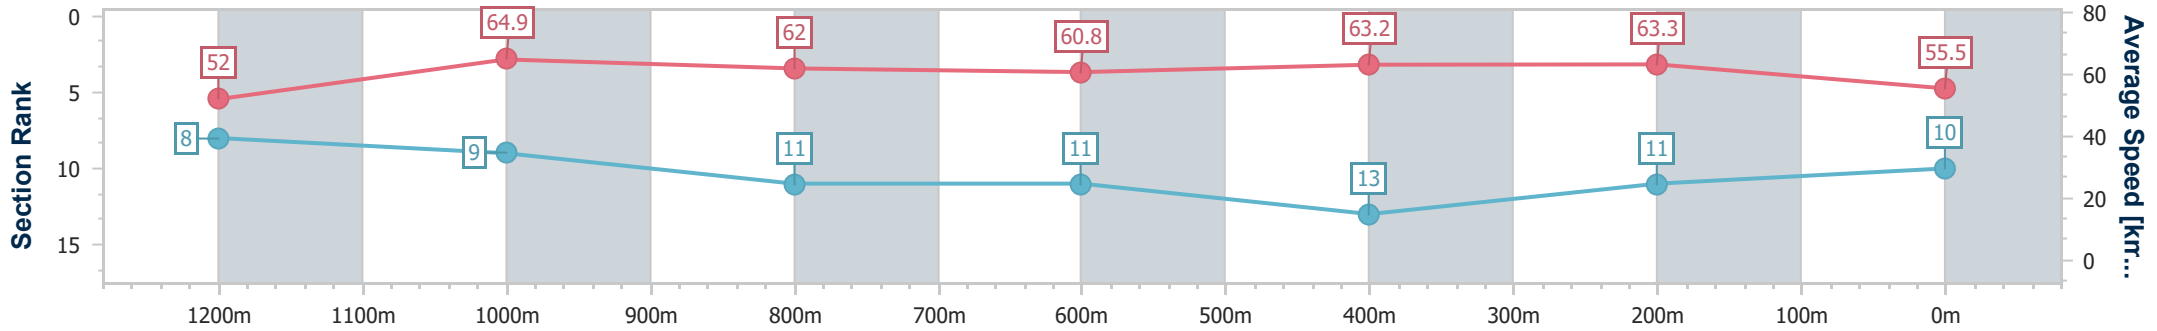

- [ ] Ranking at each section and finish
- .-.- No data available at this section
- NA No data available

Horse/Jockey Name	Masterplan
Final Rank	10
Fastest Section Time (Section)	0:11.10 (1200m)
Top Speed [km/h] (Section)	66.9 (400m)
Race State	Finished

Eagle Farm QLD Professional  
Race 5: MAGIC MILLIONS QTIS Three-Year-Old Handicap - 1400m

09 December 2023 - 14:29

Track Rating: Good 4, Weather: Fine, Rail Position: True

BRISBANE RACING CLUB

Section	Overall	1200m	1000m	800m	600m	400m	200m
Section Times	1:25.08 [10] (0:13.95)	1:11.13 [8] (0:11.10)	1:00.03 [9] (0:11.94)	0:48.09 [11] (0:12.10)	0:35.99 [11] (0:11.70)	0:24.29 [13] (0:11.35)	0:12.94 [11] (0:12.94)
Average Speed [km/h]	52.0	64.9	62.0	60.8	63.2	63.3	55.5
Top Speed [km/h]	66.3	66.0	63.2	63.3	66.8	66.9	60.5
Avg. Dist. to Rail [m]	7.2	5.8	5.3	4.8	5.5	10.5	9.8
Avg. Stride Freq. [Hz]	2.4	2.5	2.4	2.4	2.4	2.5	2.3
Avg. Stride Length [m]	6.0	7.1	7.1	7.1	7.2	7.2	6.7