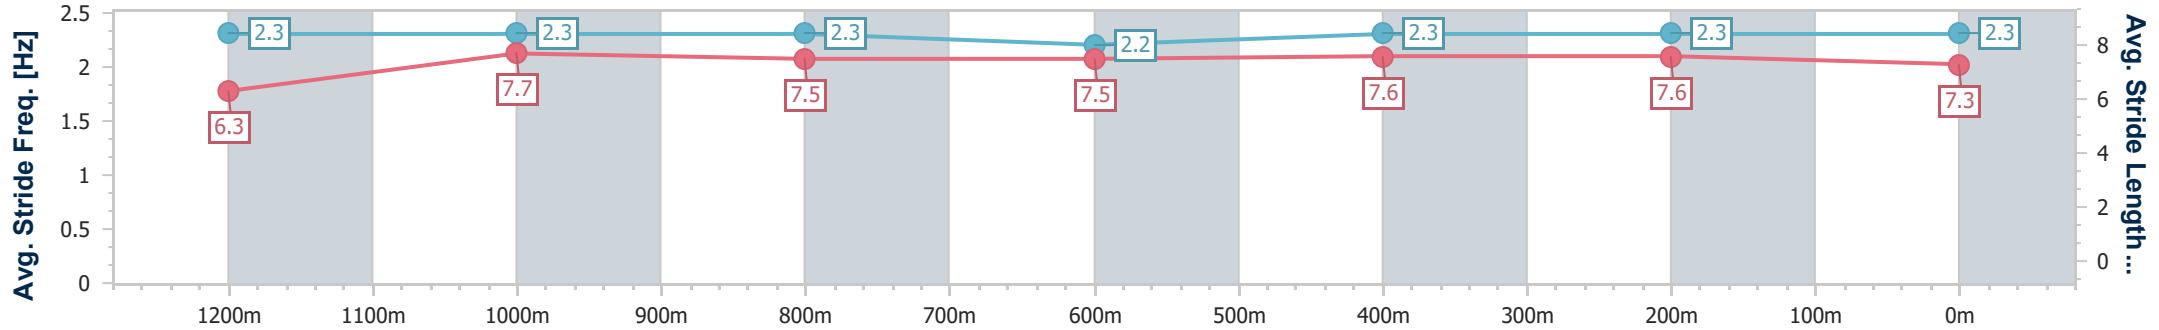

Eagle Farm QLD Professional  
Race 5: MAGIC MILLIONS QTIS Three-Year-Old Handicap - 1400m

09 December 2023 - 14:29

Track Rating: Good 4, Weather: Fine, Rail Position: True

BRISBANE RACING CLUB

Section	Overall	1200m	1000m	800m	600m	400m	200m
Section Times	1:24.36 [6] (0:14.03)	1:10.33 [10] (0:11.12)	0:59.21 [10] (0:11.80)	0:47.41 [10] (0:12.09)	0:35.32 [10] (0:11.71)	0:23.61 [12] (0:11.39)	0:12.22 [10] (0:12.22)
Average Speed [km/h]	51.4	64.7	61.7	60.3	62.1	63.3	58.8
Top Speed [km/h]	67.5	67.3	62.1	61.0	63.1	63.8	61.7
Avg. Dist. to Rail [m]	4.6	2.4	2.4	2.3	2.2	5.9	7.2
Avg. Stride Freq. [Hz]	2.3	2.3	2.3	2.2	2.3	2.3	2.3
Avg. Stride Length [m]	6.3	7.7	7.5	7.5	7.6	7.6	7.3

- [ ] Ranking at each section and finish
- .-.- No data available at this section
- NA No data available

Horse/Jockey Name	Betterletmedance
Final Rank	7
Fastest Section Time (Section)	0:11.11 (1200m)
Top Speed [km/h] (Section)	66.4 (1200m)
Race State	Finished