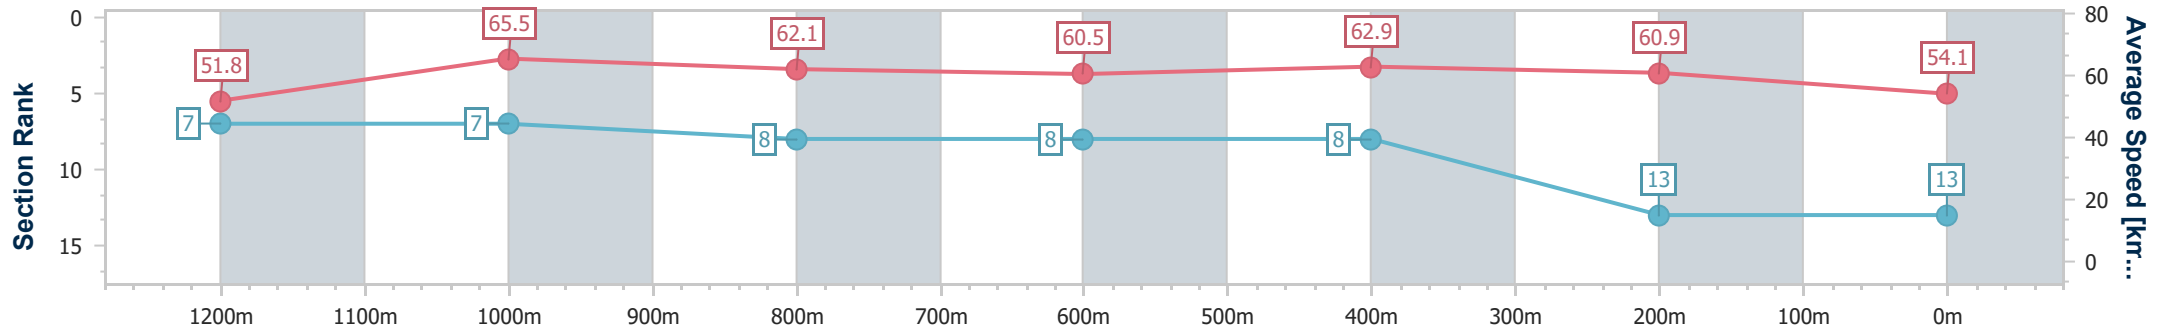

Eagle Farm QLD Professional  
Race 5: MAGIC MILLIONS QTIS Three-Year-Old Handicap - 1400m

09 December 2023 - 14:29

Track Rating: Good 4, Weather: Fine, Rail Position: True

BRISBANE RACING CLUB

Section	Overall	1200m	1000m	800m	600m	400m	200m
Section Times	1:25.65 [13] (0:13.94)	1:11.71 [7] (0:11.02)	1:00.69 [7] (0:11.75)	0:48.94 [8] (0:12.13)	0:36.81 [8] (0:11.68)	0:25.13 [8] (0:11.82)	0:13.31 [13] (0:13.31)
Average Speed [km/h]	51.8	65.5	62.1	60.5	62.9	60.9	54.1
Top Speed [km/h]	64.8	66.9	63.3	61.5	64.0	63.4	58.2
Avg. Dist. to Rail [m]	5.1	4.7	2.9	3.9	4.2	8.8	9.3
Avg. Stride Freq. [Hz]	2.3	2.4	2.3	2.2	2.3	2.4	2.2
Avg. Stride Length [m]	6.1	7.7	7.6	7.5	7.6	7.2	6.7

- [ ] Ranking at each section and finish
- .-.- No data available at this section
- NA No data available