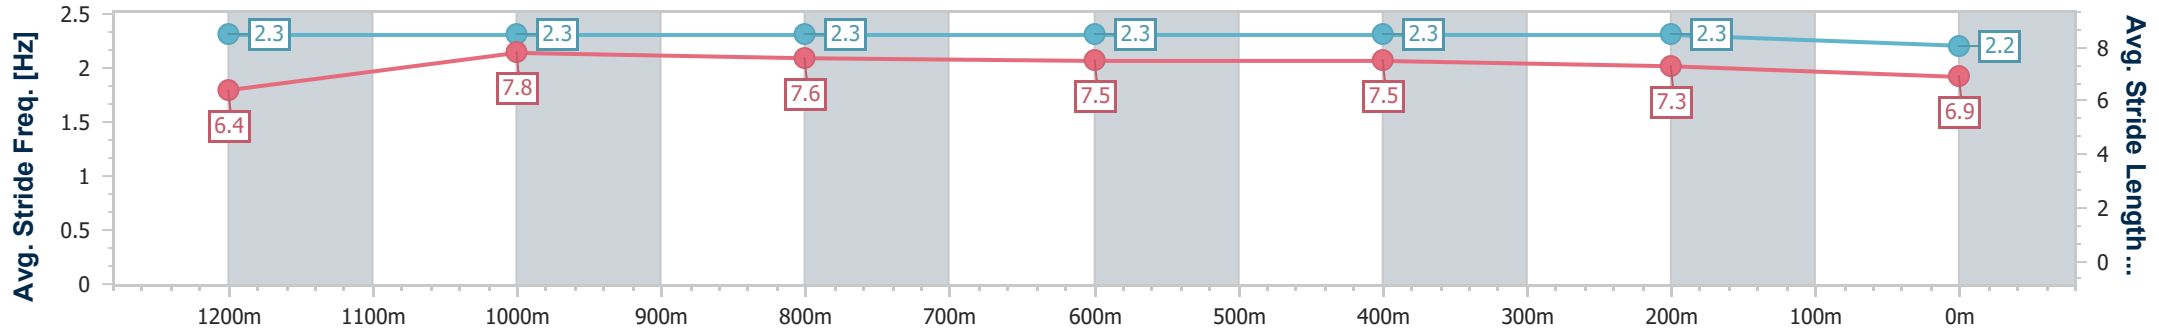

Eagle Farm QLD Professional  
Race 5: MAGIC MILLIONS QTIS Three-Year-Old Handicap - 1400m

09 December 2023 - 14:29

Track Rating: Good 4, Weather: Fine, Rail Position: True

BRISBANE RACING CLUB

Section	Overall	1200m	1000m	800m	600m	400m	200m
Section Times	1:25.19 [12] (0:13.78)	1:11.41 [5] (0:11.11)	1:00.30 [5] (0:11.77)	0:48.53 [5] (0:12.02)	0:36.51 [5] (0:11.63)	0:24.88 [5] (0:11.93)	0:12.95 [12] (0:12.95)
Average Speed [km/h]	52.4	64.9	62.2	60.5	62.6	60.6	55.5
Top Speed [km/h]	66.2	66.9	63.5	61.2	64.0	63.7	58.4
Avg. Dist. to Rail [m]	4.3	4.4	3.1	1.9	2.9	7.7	8.9
Avg. Stride Freq. [Hz]	2.3	2.3	2.3	2.3	2.3	2.3	2.2
Avg. Stride Length [m]	6.4	7.8	7.6	7.5	7.5	7.3	6.9