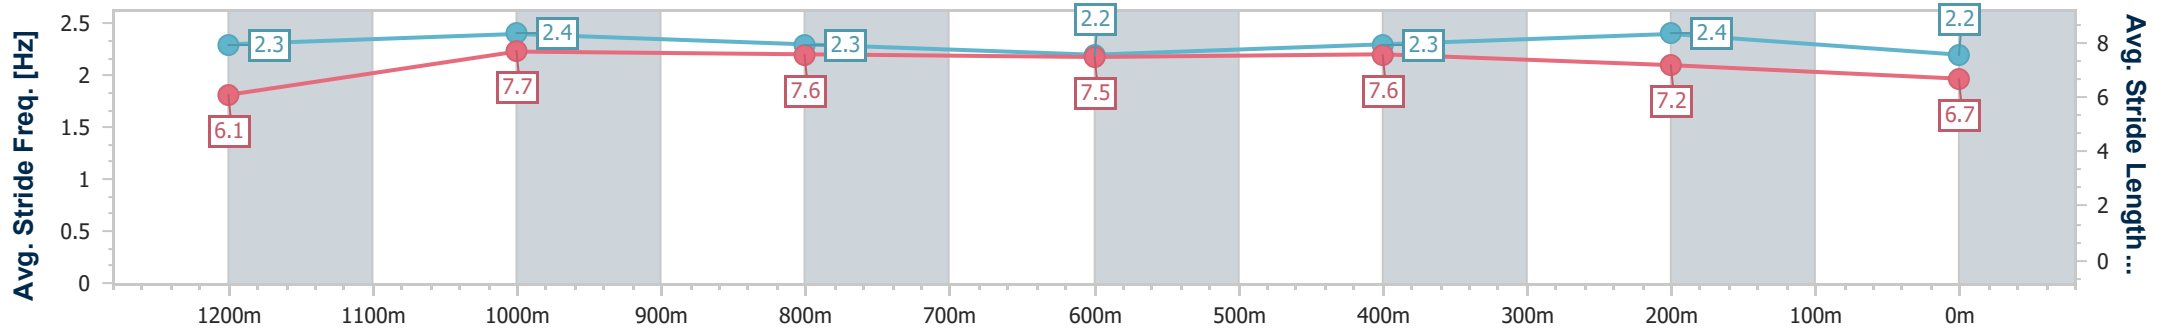

Eagle Farm QLD Professional  
Race 5: MAGIC MILLIONS QTIS Three-Year-Old Handicap - 1400m

09 December 2023 - 14:29

Track Rating: Good 4, Weather: Fine, Rail Position: True

BRISBANE RACING CLUB

Section	Overall	1200m	1000m	800m	600m	400m	200m
Section Times	1:25.65 [13] (0:13.94)	1:11.71 [7] (0:11.02)	1:00.69 [7] (0:11.75)	0:48.94 [8] (0:12.13)	0:36.81 [8] (0:11.68)	0:25.13 [8] (0:11.82)	0:13.31 [13] (0:13.31)
Average Speed [km/h]	51.8	65.5	62.1	60.5	62.9	60.9	54.1
Top Speed [km/h]	64.8	66.9	63.3	61.5	64.0	63.4	58.2
Avg. Dist. to Rail [m]	5.1	4.7	2.9	3.9	4.2	8.8	9.3
Avg. Stride Freq. [Hz]	2.3	2.4	2.3	2.2	2.3	2.4	2.2
Avg. Stride Length [m]	6.1	7.7	7.6	7.5	7.6	7.2	6.7

- [ ] Ranking at each section and finish
- .-.- No data available at this section
- NA No data available