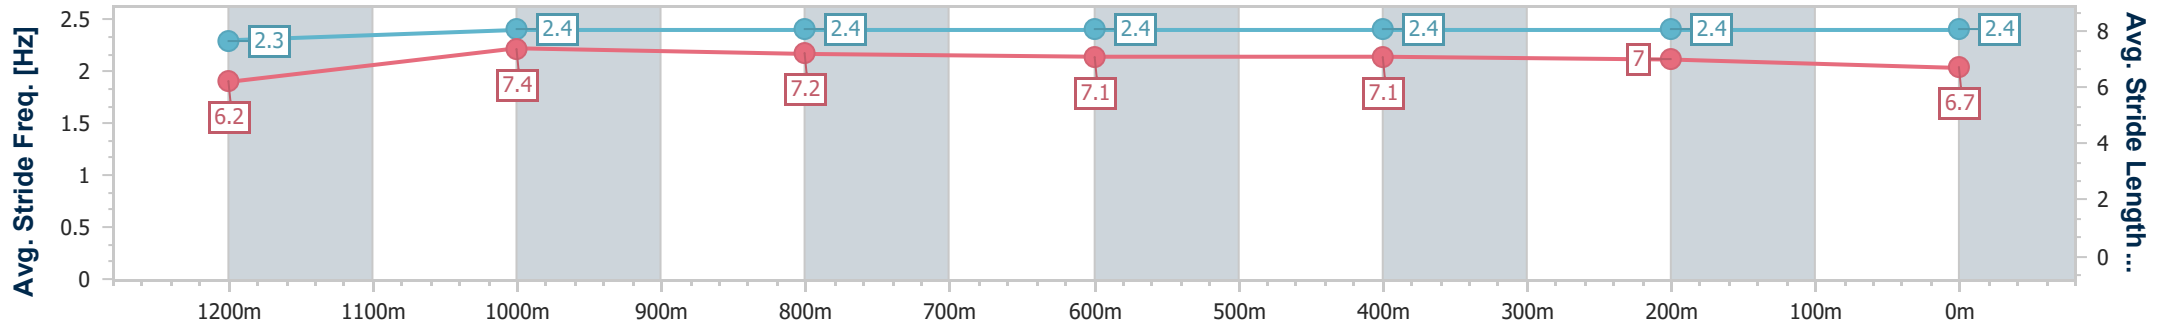

Eagle Farm QLD Professional  
Race 5: MAGIC MILLIONS QTIS Three-Year-Old Handicap - 1400m

09 December 2023 - 14:29

Track Rating: Good 4, Weather: Fine, Rail Position: True

BRISBANE RACING CLUB

Section	Overall	1200m	1000m	800m	600m	400m	200m
Section Times	1:24.53 [7] (0:13.81)	1:10.72 [6] (0:11.11)	0:59.61 [6] (0:11.77)	0:47.84 [6] (0:12.01)	0:35.83 [7] (0:11.61)	0:24.22 [5] (0:11.62)	0:12.60 [6] (0:12.60)
Average Speed [km/h]	52.2	64.8	62.0	60.4	62.7	61.9	57.2
Top Speed [km/h]	66.2	66.4	64.2	61.8	63.9	63.7	59.6
Avg. Dist. to Rail [m]	2.8	2.6	2.2	2.1	1.9	5.5	8.1
Avg. Stride Freq. [Hz]	2.3	2.4	2.4	2.4	2.4	2.4	2.4
Avg. Stride Length [m]	6.2	7.4	7.2	7.1	7.1	7.0	6.7

- [ ] Ranking at each section and finish
- .-.- No data available at this section
- NA No data available

Horse/Jockey Name	Soul Lady
Final Rank	8
Fastest Section Time (Section)	0:11.26 (1200m)
Top Speed [km/h] (Section)	66.1 (600m)
Race State	Finished