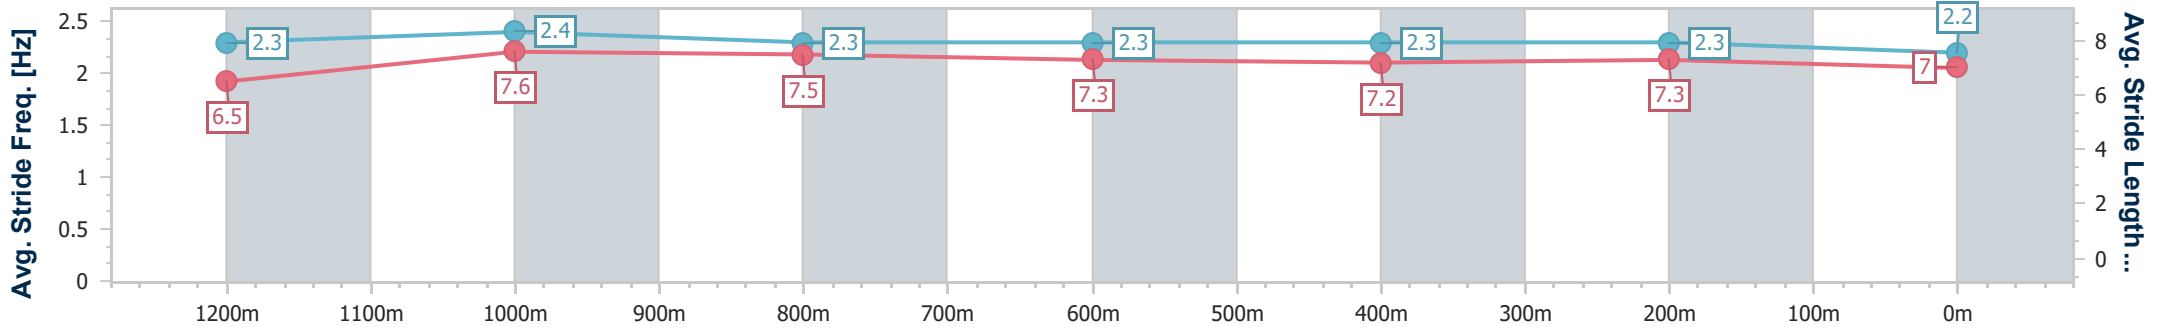

Eagle Farm QLD Professional  
Race 5: MAGIC MILLIONS QTIS Three-Year-Old Handicap - 1400m

09 December 2023 - 14:29

Track Rating: Good 4, Weather: Fine, Rail Position: True

BRISBANE RACING CLUB

Section	Overall	1200m	1000m	800m	600m	400m	200m
Section Times	1:25.13 [11] (0:13.51)	1:11.62 [1] (0:10.91)	1:00.71 [1] (0:11.66)	0:49.05 [1] (0:12.10)	0:36.95 [1] (0:11.91)	0:25.04 [4] (0:11.99)	0:13.05 [8] (0:13.05)
Average Speed [km/h]	53.3	66.0	62.2	60.3	60.7	60.1	55.2
Top Speed [km/h]	66.7	67.5	63.9	60.9	61.8	61.8	58.2
Avg. Dist. to Rail [m]	0.9	0.9	1.2	3.0	1.4	2.1	1.2
Avg. Stride Freq. [Hz]	2.3	2.4	2.3	2.3	2.3	2.3	2.2
Avg. Stride Length [m]	6.5	7.6	7.5	7.3	7.2	7.3	7.0

- [ ] Ranking at each section and finish
- .-.- No data available at this section
- NA No data available

Horse/Jockey Name	Jack's Boom
Final Rank	12
Fastest Section Time (Section)	0:11.11 (1200m)
Top Speed [km/h] (Section)	66.9 (1200m)
Race State	Finished