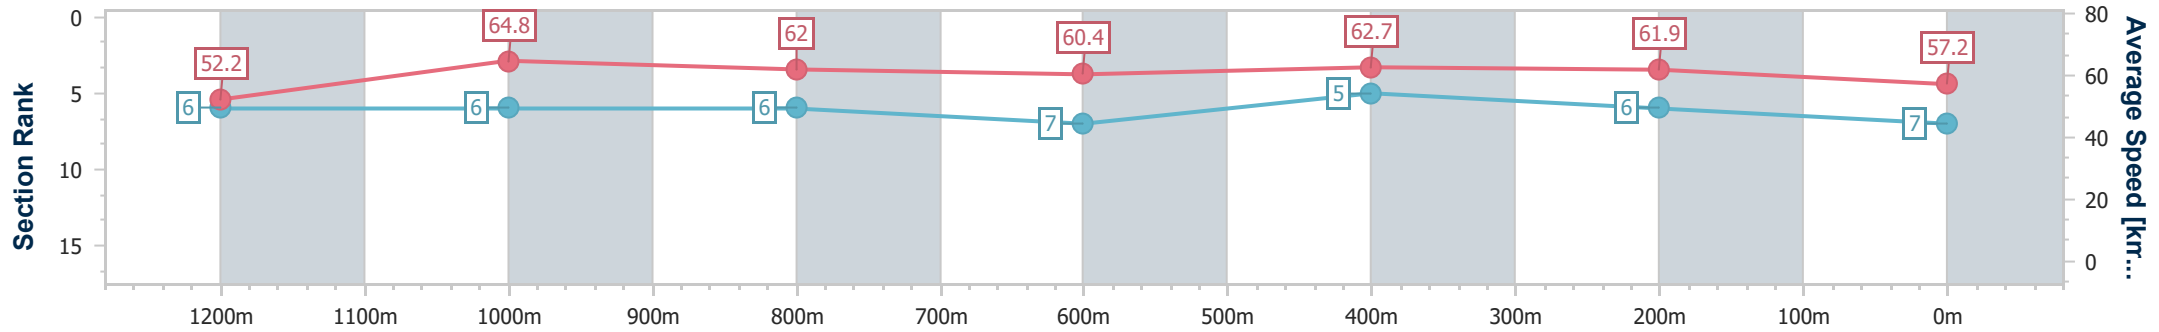

Eagle Farm QLD Professional  
Race 5: MAGIC MILLIONS QTIS Three-Year-Old Handicap - 1400m

09 December 2023 - 14:29

Track Rating: Good 4, Weather: Fine, Rail Position: True

BRISBANE RACING CLUB

Section	Overall	1200m	1000m	800m	600m	400m	200m
Section Times	1:24.53 [7] (0:13.81)	1:10.72 [6] (0:11.11)	0:59.61 [6] (0:11.77)	0:47.84 [6] (0:12.01)	0:35.83 [7] (0:11.61)	0:24.22 [5] (0:11.62)	0:12.60 [6] (0:12.60)
Average Speed [km/h]	52.2	64.8	62.0	60.4	62.7	61.9	57.2
Top Speed [km/h]	66.2	66.4	64.2	61.8	63.9	63.7	59.6
Avg. Dist. to Rail [m]	2.8	2.6	2.2	2.1	1.9	5.5	8.1
Avg. Stride Freq. [Hz]	2.3	2.4	2.4	2.4	2.4	2.4	2.4
Avg. Stride Length [m]	6.2	7.4	7.2	7.1	7.1	7.0	6.7

- [ ] Ranking at each section and finish
- .-.- No data available at this section
- NA No data available

Horse/Jockey Name	Soul Lady
Final Rank	8
Fastest Section Time (Section)	0:11.26 (1200m)
Top Speed [km/h] (Section)	66.1 (600m)
Race State	Finished