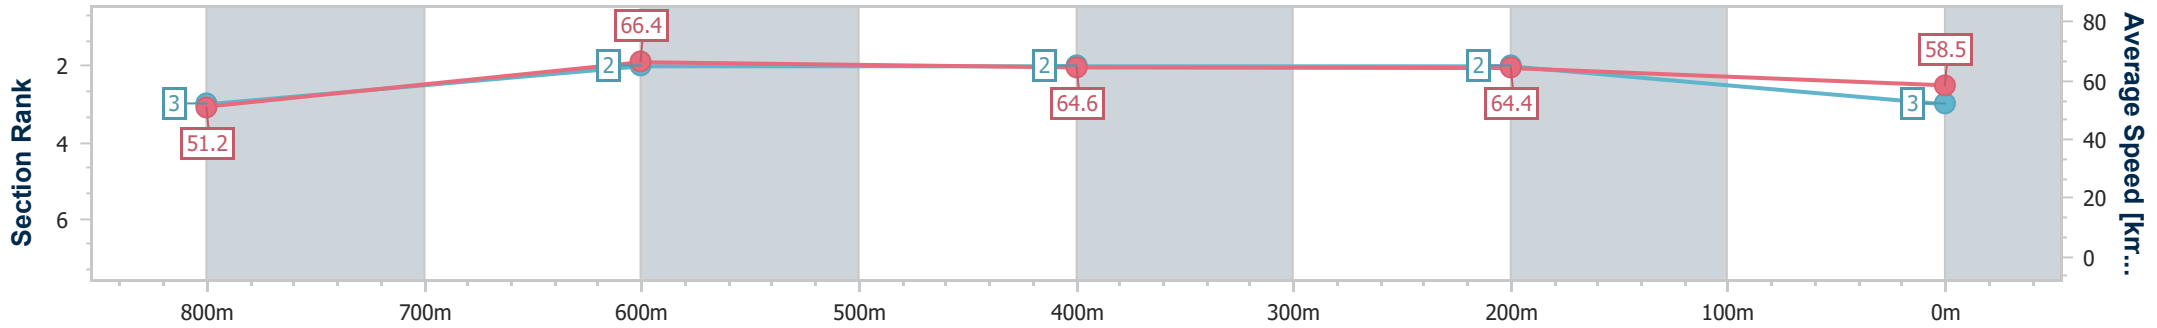

- [] Ranking at each section and finish
- .-.- No data available at this section
- NA No data available

Horse/Jockey Name	Butwedid
Final Rank	3
Fastest Section Time (Section)	0:10.70 (800m)
Top Speed [km/h] (Section)	70.1 (Overall)
Race State	Finished

Eagle Farm QLD Professional
 Race 3: EUREKA STUD PHELAN READY - 1000m
 09 December 2023 - 13:14
 Track Rating: Good 4, Weather: Fine, Rail Position: True

BRISBANE
RACING CLUB

Section	Overall	800m	600m	400m	200m
Section Times	0:59.34 [3] (0:14.05)	0:45.29 [3] (0:10.70)	0:34.59 [2] (0:11.12)	0:23.47 [2] (0:11.19)	0:12.28 [2] (0:12.28)
Average Speed [km/h]	51.2	66.4	64.6	64.4	58.5
Top Speed [km/h]	70.1	69.6	65.5	65.4	62.1
Avg. Dist. to Rail [m]	2.9	2.1	1.0	1.3	0.7
Avg. Stride Freq. [Hz]	2.5	2.6	2.5	2.5	2.3
Avg. Stride Length [m]	6.3	7.2	7.2	7.3	7.0