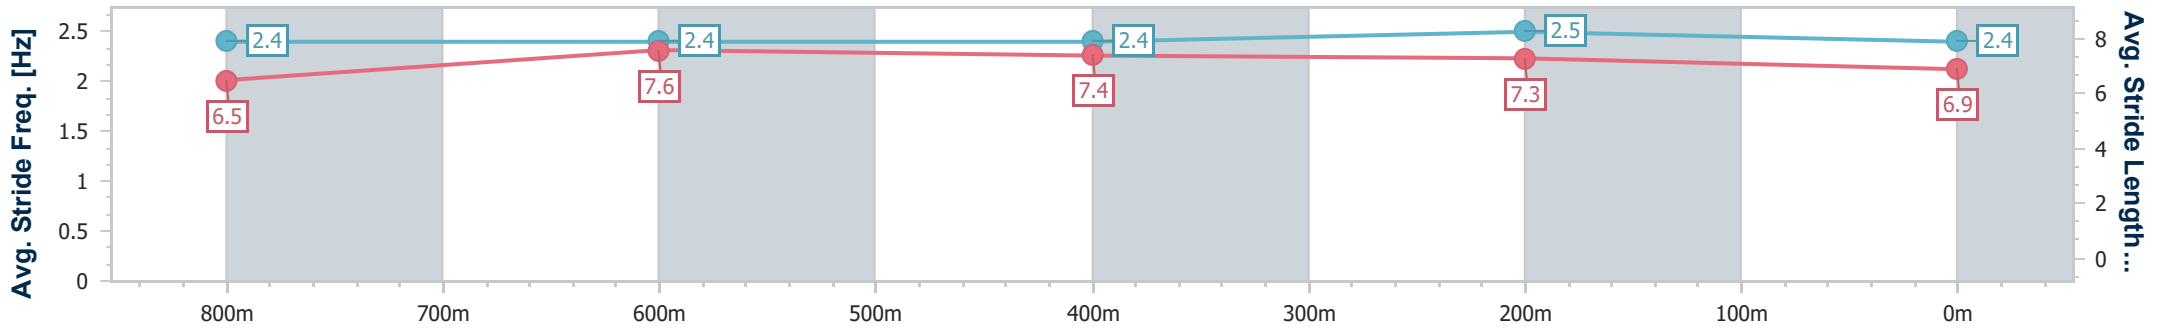

- [] Ranking at each section and finish
- .-.- No data available at this section
- NA No data available

Horse/Jockey Name	Mishani Hercules
Final Rank	4
Fastest Section Time (Section)	0:10.86 (800m)
Top Speed [km/h] (Section)	67.9 (800m)
Race State	Finished

Eagle Farm QLD Professional
 Race 3: EUREKA STUD PHELAN READY - 1000m
 09 December 2023 - 13:14
 Track Rating: Good 4, Weather: Fine, Rail Position: True

BRISBANE
RACING CLUB

Section	Overall	800m	600m	400m	200m
Section Times	0:59.59 [4] (0:14.13)	0:45.46 [4] (0:10.86)	0:34.60 [4] (0:11.09)	0:23.51 [4] (0:11.19)	0:12.32 [4] (0:12.32)
Average Speed [km/h]	51.2	66.4	65.0	64.4	58.5
Top Speed [km/h]	67.6	67.9	66.0	66.0	62.8
Avg. Dist. to Rail [m]	3.1	0.2	1.0	2.9	3.6
Avg. Stride Freq. [Hz]	2.4	2.4	2.4	2.5	2.4
Avg. Stride Length [m]	6.5	7.6	7.4	7.3	6.9

- [] Ranking at each section and finish
- .-.-.- No data available at this section
- NA No data available