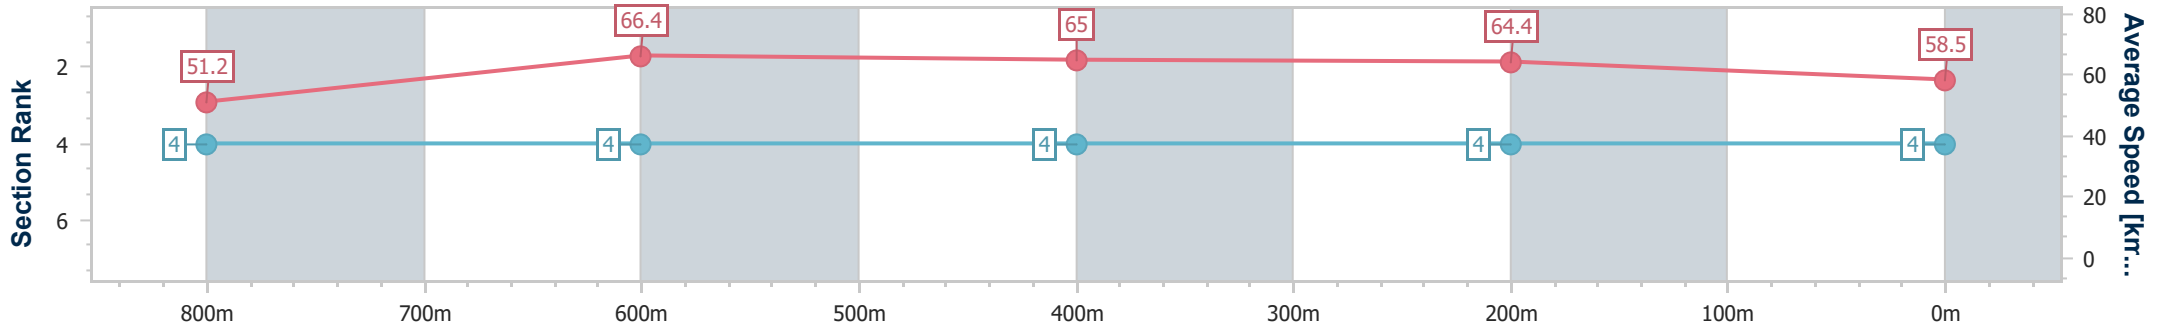

- [] Ranking at each section and finish
- .-.- No data available at this section
- NA No data available

Horse/Jockey Name	Mishani Hercules
Final Rank	4
Fastest Section Time (Section)	0:10.86 (800m)
Top Speed [km/h] (Section)	67.9 (800m)
Race State	Finished

Eagle Farm QLD Professional
 Race 3: EUREKA STUD PHELAN READY - 1000m
 09 December 2023 - 13:14
 Track Rating: Good 4, Weather: Fine, Rail Position: True

BRISBANE
RACING CLUB

Section	Overall	800m	600m	400m	200m
Section Times	0:59.59 [4] (0:14.13)	0:45.46 [4] (0:10.86)	0:34.60 [4] (0:11.09)	0:23.51 [4] (0:11.19)	0:12.32 [4] (0:12.32)
Average Speed [km/h]	51.2	66.4	65.0	64.4	58.5
Top Speed [km/h]	67.6	67.9	66.0	66.0	62.8
Avg. Dist. to Rail [m]	3.1	0.2	1.0	2.9	3.6
Avg. Stride Freq. [Hz]	2.4	2.4	2.4	2.5	2.4
Avg. Stride Length [m]	6.5	7.6	7.4	7.3	6.9

- [] Ranking at each section and finish
- .-.-.- No data available at this section
- NA No data available