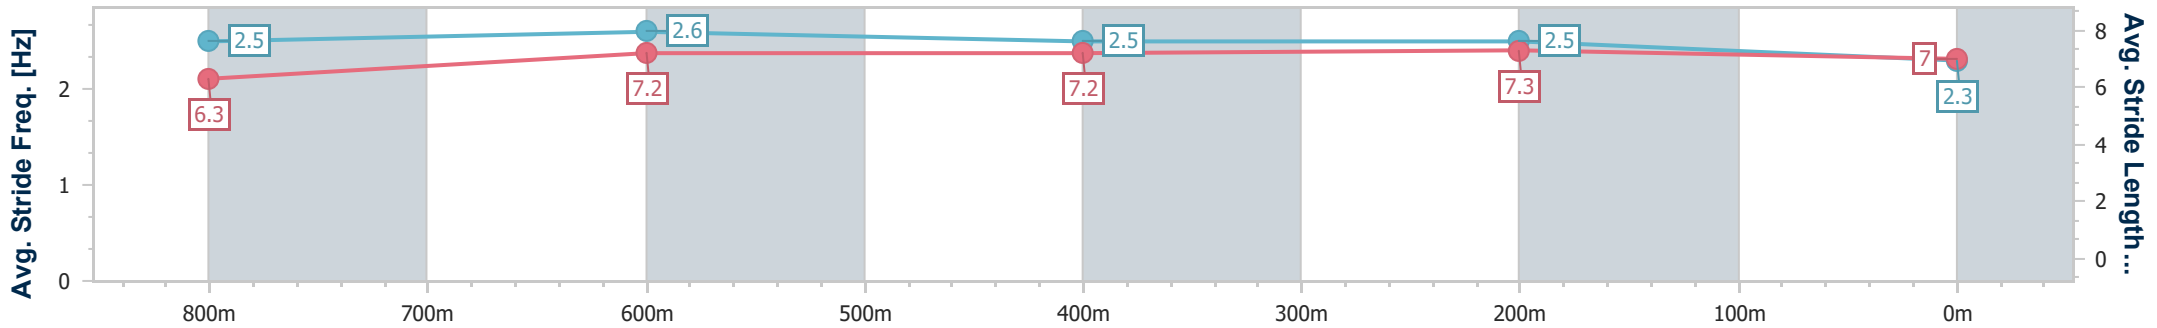

- [] Ranking at each section and finish
- .-.- No data available at this section
- NA No data available

Horse/Jockey Name	Butwedid
Final Rank	3
Fastest Section Time (Section)	0:10.70 (800m)
Top Speed [km/h] (Section)	70.1 (Overall)
Race State	Finished

Eagle Farm QLD Professional
 Race 3: EUREKA STUD PHELAN READY - 1000m
 09 December 2023 - 13:14
 Track Rating: Good 4, Weather: Fine, Rail Position: True

BRISBANE
RACING CLUB

Section	Overall	800m	600m	400m	200m
Section Times	0:59.34 [3] (0:14.05)	0:45.29 [3] (0:10.70)	0:34.59 [2] (0:11.12)	0:23.47 [2] (0:11.19)	0:12.28 [2] (0:12.28)
Average Speed [km/h]	51.2	66.4	64.6	64.4	58.5
Top Speed [km/h]	70.1	69.6	65.5	65.4	62.1
Avg. Dist. to Rail [m]	2.9	2.1	1.0	1.3	0.7
Avg. Stride Freq. [Hz]	2.5	2.6	2.5	2.5	2.3
Avg. Stride Length [m]	6.3	7.2	7.2	7.3	7.0