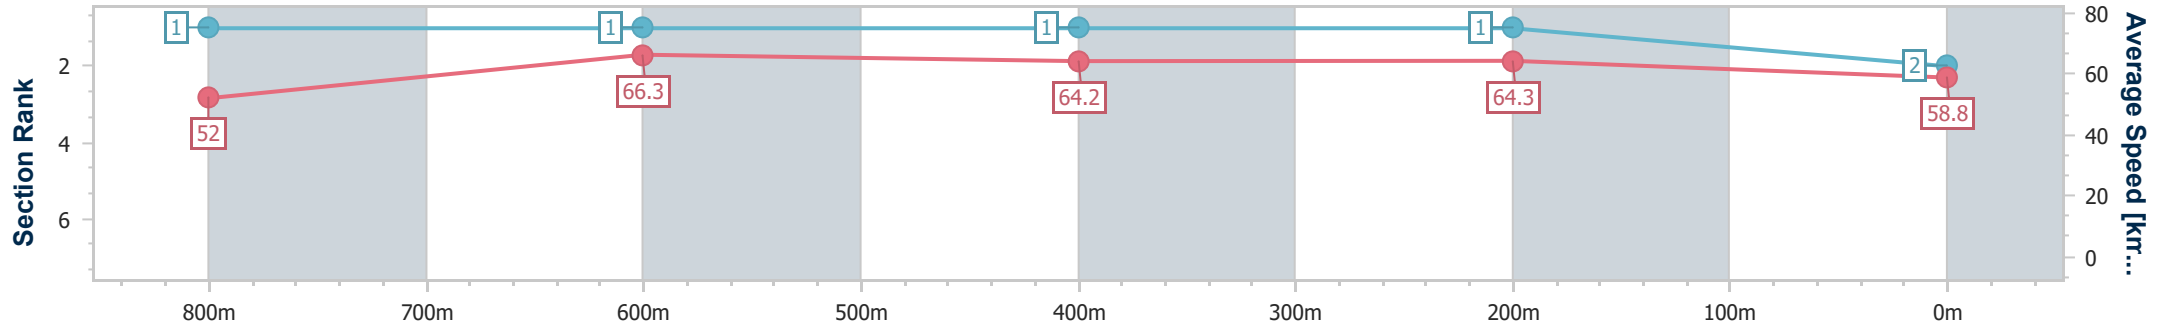

BRISBANE
RACING CLUB

Section	Overall	800m	600m	400m	200m
Section Times	0:59.20 [1] (0:14.02)	0:45.18 [2] (0:10.95)	0:34.23 [3] (0:11.11)	0:23.12 [3] (0:11.17)	0:11.95 [3] (0:11.95)
Average Speed [km/h]	51.5	65.6	64.8	64.4	60.2
Top Speed [km/h]	66.5	66.8	66.5	66.5	63.4
Avg. Dist. to Rail [m]	1.6	0.3	0.5	1.4	0.6
Avg. Stride Freq. [Hz]	2.4	2.5	2.4	2.4	2.3
Avg. Stride Length [m]	6.5	7.4	7.4	7.5	7.2

- [] Ranking at each section and finish
- .-.- No data available at this section
- NA No data available

Horse/Jockey Name	Mishani Explorer
Final Rank	2
Fastest Section Time (Section)	0:10.84 (800m)
Top Speed [km/h] (Section)	68.0 (800m)
Race State	Finished

Eagle Farm QLD Professional
 Race 3: EUREKA STUD PHELAN READY - 1000m
 09 December 2023 - 13:14
 Track Rating: Good 4, Weather: Fine, Rail Position: True

BRISBANE
RACING CLUB

Section	Overall	800m	600m	400m	200m
Section Times	0:59.31 [2] (0:13.91)	0:45.40 [1] (0:10.84)	0:34.56 [1] (0:11.11)	0:23.45 [1] (0:11.20)	0:12.25 [1] (0:12.25)
Average Speed [km/h]	52.0	66.3	64.2	64.3	58.8
Top Speed [km/h]	67.6	68.0	65.7	65.4	62.6
Avg. Dist. to Rail [m]	5.3	0.7	1.7	0.6	0.5
Avg. Stride Freq. [Hz]	2.4	2.4	2.4	2.3	2.3
Avg. Stride Length [m]	6.8	7.7	7.5	7.6	7.2