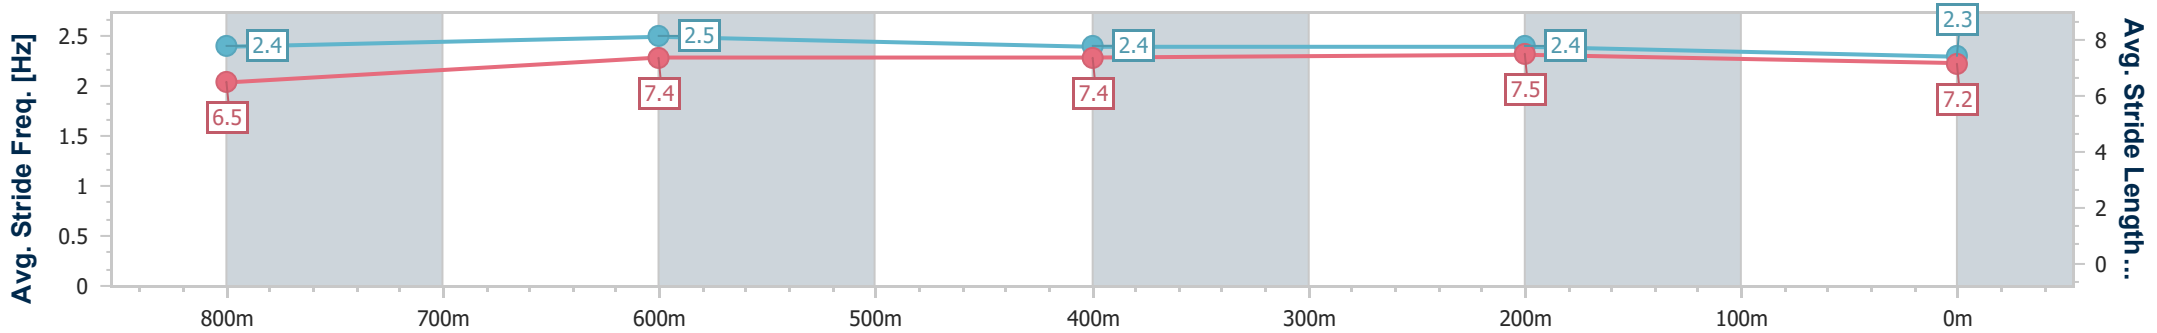

BRISBANE
RACING CLUB

Section	Overall	800m	600m	400m	200m
Section Times	0:59.20 [1] (0:14.02)	0:45.18 [2] (0:10.95)	0:34.23 [3] (0:11.11)	0:23.12 [3] (0:11.17)	0:11.95 [3] (0:11.95)
Average Speed [km/h]	51.5	65.6	64.8	64.4	60.2
Top Speed [km/h]	66.5	66.8	66.5	66.5	63.4
Avg. Dist. to Rail [m]	1.6	0.3	0.5	1.4	0.6
Avg. Stride Freq. [Hz]	2.4	2.5	2.4	2.4	2.3
Avg. Stride Length [m]	6.5	7.4	7.4	7.5	7.2