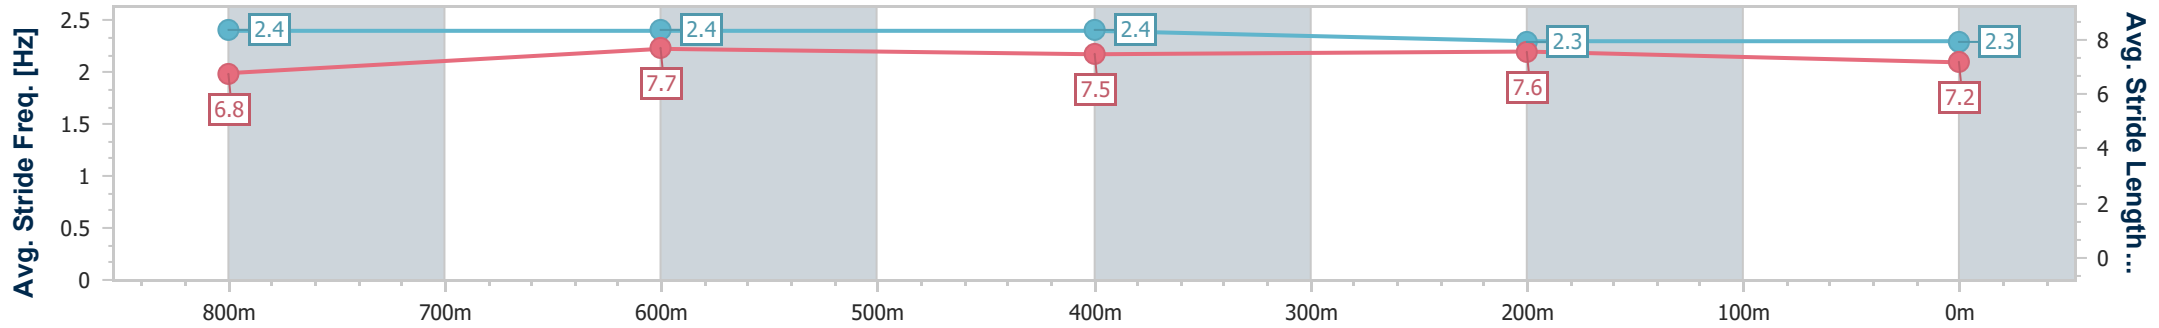

Horse/Jockey Name	Mishani Explorer
Final Rank	2
Fastest Section Time (Section)	0:10.84 (800m)
Top Speed [km/h] (Section)	68.0 (800m)
Race State	Finished

Eagle Farm QLD Professional
Race 3: EUREKA STUD PHELAN READY - 1000m
09 December 2023 - 13:14
Track Rating: Good 4, Weather: Fine, Rail Position: True

BRISBANE
RACING CLUB

Section	Overall	800m	600m	400m	200m
Section Times	0:59.31 [2] (0:13.91)	0:45.40 [1] (0:10.84)	0:34.56 [1] (0:11.11)	0:23.45 [1] (0:11.20)	0:12.25 [1] (0:12.25)
Average Speed [km/h]	52.0	66.3	64.2	64.3	58.8
Top Speed [km/h]	67.6	68.0	65.7	65.4	62.6
Avg. Dist. to Rail [m]	5.3	0.7	1.7	0.6	0.5
Avg. Stride Freq. [Hz]	2.4	2.4	2.4	2.3	2.3
Avg. Stride Length [m]	6.8	7.7	7.5	7.6	7.2

- [ ] Ranking at each section and finish
- -.-.- No data available at this section
- NA No data available