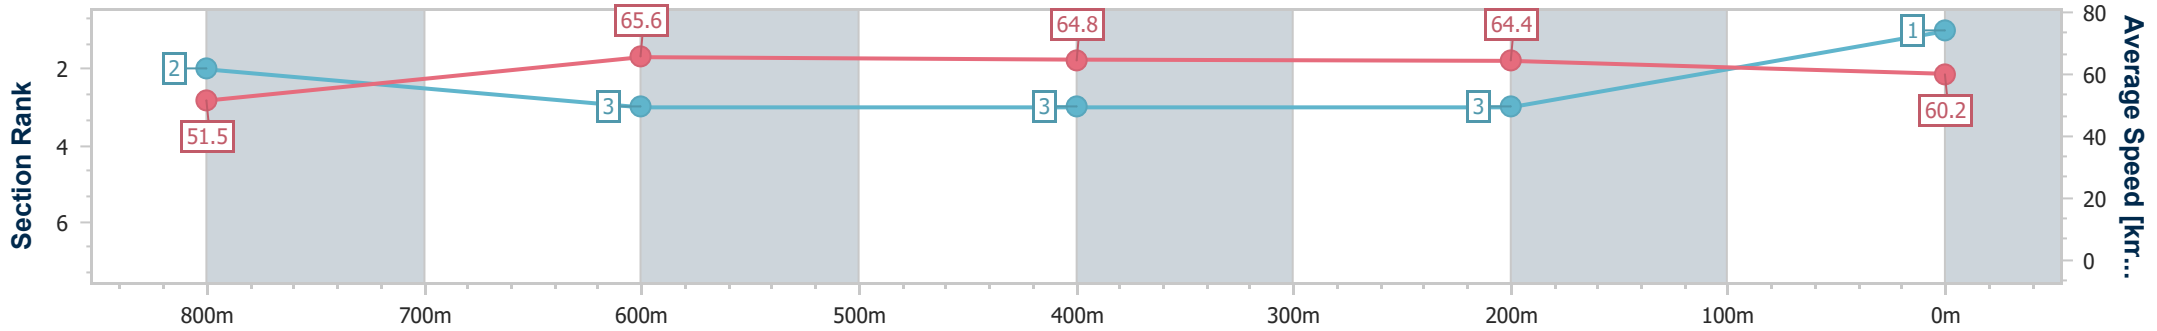

BRISBANE
RACING CLUB

Section	Overall	800m	600m	400m	200m
Section Times	0:59.20 [1] (0:14.02)	0:45.18 [2] (0:10.95)	0:34.23 [3] (0:11.11)	0:23.12 [3] (0:11.17)	0:11.95 [3] (0:11.95)
Average Speed [km/h]	51.5	65.6	64.8	64.4	60.2
Top Speed [km/h]	66.5	66.8	66.5	66.5	63.4
Avg. Dist. to Rail [m]	1.6	0.3	0.5	1.4	0.6
Avg. Stride Freq. [Hz]	2.4	2.5	2.4	2.4	2.3
Avg. Stride Length [m]	6.5	7.4	7.4	7.5	7.2