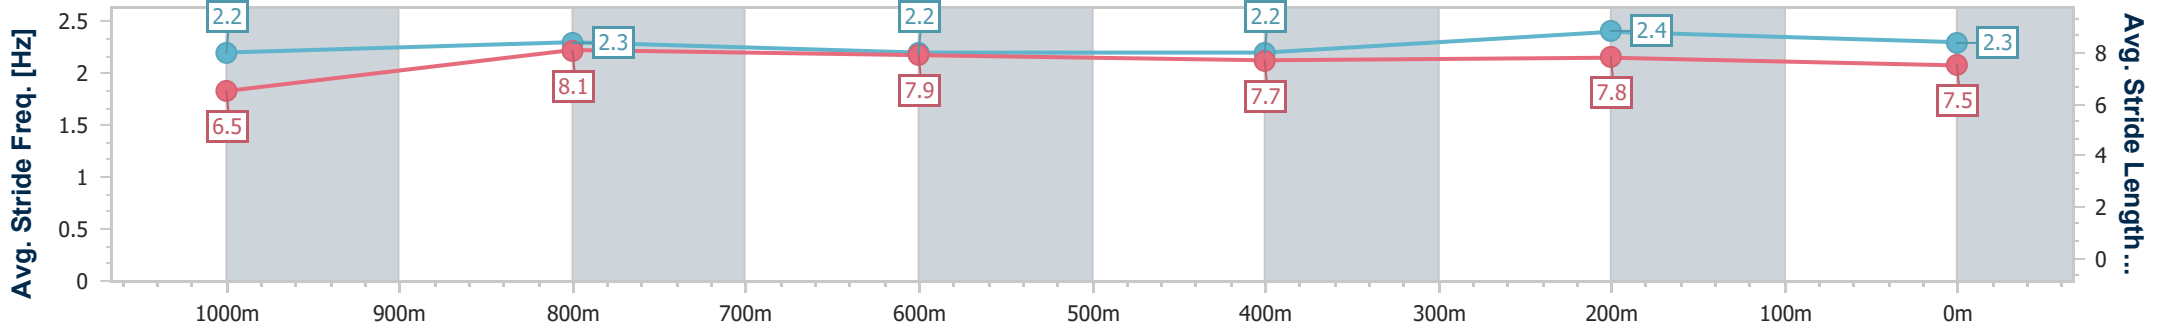

Horse/Jockey Name	Maxcalemma
Final Rank	9
Fastest Section Time (Section)	0:10.88 (1000m)
Top Speed [km/h] (Section)	69.2 (1000m)
Race State	Finished

Doomben QLD Professional
Race 7: ROKU GIN BENCHMARK 70 Handicap - 1200m
08 December 2023 - 17:41
Track Rating: Good 4, Weather: Fine, Rail Position: +7m Entire

BRISBANE
RACING CLUB

Section	Overall	1000m	800m	600m	400m	200m
Section Times	1:10.47 [9] (0:14.19)	0:56.28 [11] (0:10.88)	0:45.40 [11] (0:11.46)	0:33.94 [11] (0:11.55)	0:22.39 [11] (0:10.89)	0:11.50 [11] (0:11.50)
Average Speed [km/h]	51.0	66.1	63.2	62.3	65.9	62.8
Top Speed [km/h]	67.8	69.2	64.3	64.3	68.5	68.3
Avg. Dist. to Rail [m]	4.9	1.0	0.4	0.3	2.9	5.4
Avg. Stride Freq. [Hz]	2.2	2.3	2.2	2.2	2.4	2.3
Avg. Stride Length [m]	6.5	8.1	7.9	7.7	7.8	7.5

- [ ] Ranking at each section and finish
- -.-.- No data available at this section
- NA No data available