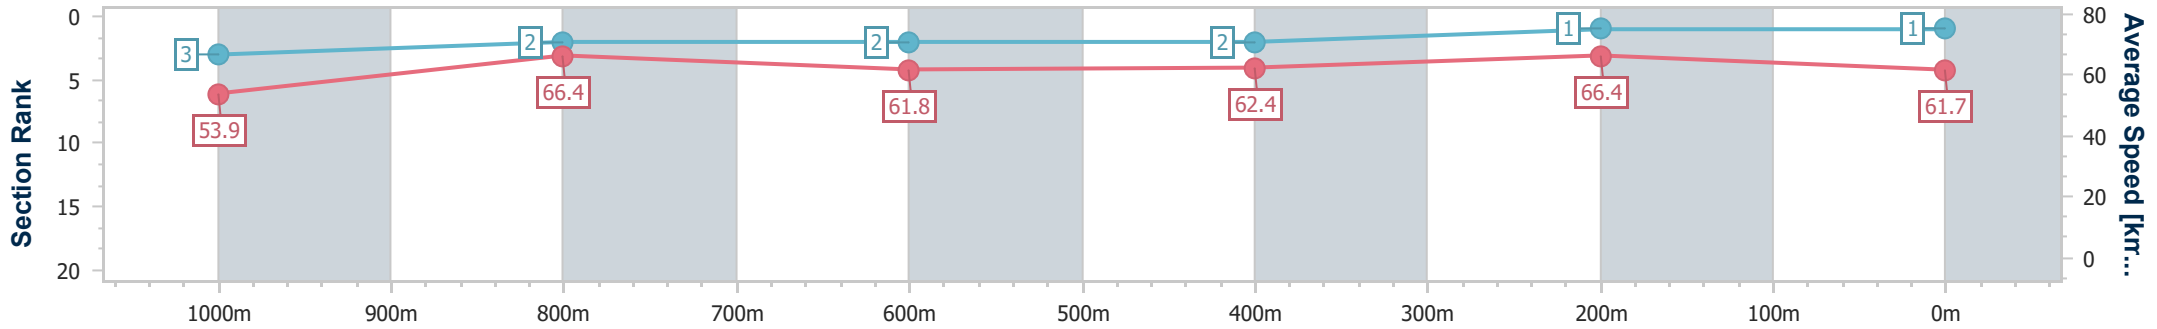

Horse/Jockey Name	Bezique
Final Rank	1
Fastest Section Time (Section)	0:10.83 (400m)
Top Speed [km/h] (Section)	68.2 (1000m)
Race State	Finished

Doomben QLD Professional
Race 7: ROKU GIN BENCHMARK 70 Handicap - 1200m
08 December 2023 - 17:41
Track Rating: Good 4, Weather: Fine, Rail Position: +7m Entire

BRISBANE
RACING CLUB

Section	Overall	1000m	800m	600m	400m	200m
Section Times	1:09.87 [1] (0:13.36)	0:56.51 [3] (0:10.87)	0:45.64 [2] (0:11.64)	0:34.00 [2] (0:11.49)	0:22.51 [2] (0:10.83)	0:11.68 [1] (0:11.68)
Average Speed [km/h]	53.9	66.4	61.8	62.4	66.4	61.7
Top Speed [km/h]	68.1	68.2	63.6	64.4	67.3	65.7
Avg. Dist. to Rail [m]	3.8	1.1	0.3	0.7	1.5	0.7
Avg. Stride Freq. [Hz]	2.4	2.4	2.3	2.4	2.4	2.4
Avg. Stride Length [m]	6.2	7.7	7.3	7.3	7.6	7.3

- [ ] Ranking at each section and finish
- -.-.- No data available at this section
- NA No data available