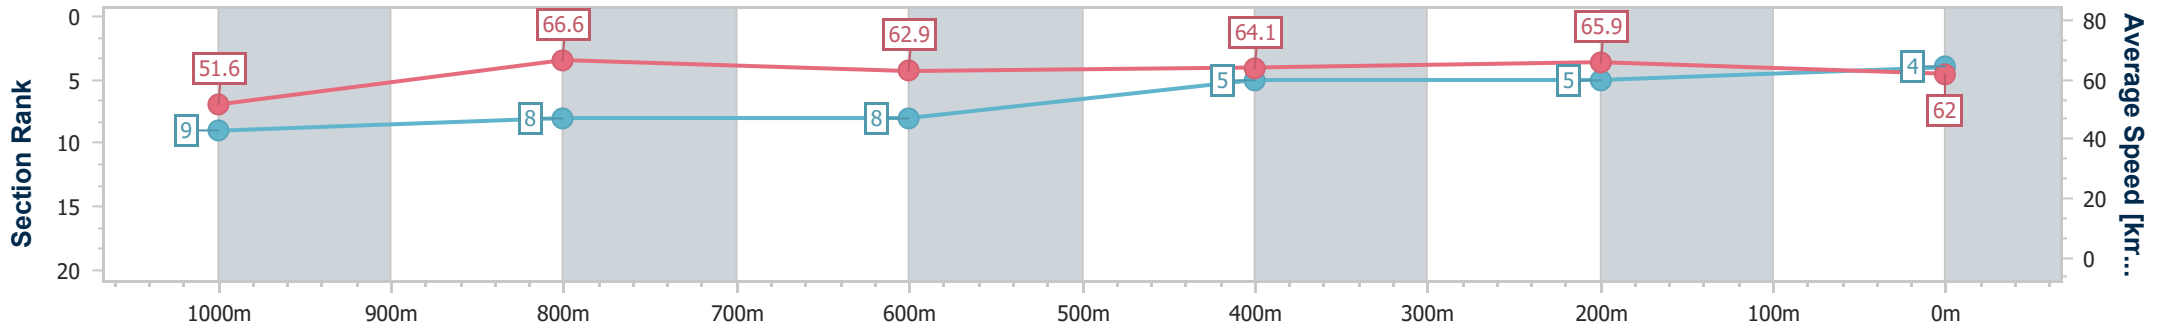

Horse/Jockey Name	Daytona
Final Rank	4
Fastest Section Time (Section)	0:10.83 (1000m)
Top Speed [km/h] (Section)	69.6 (1000m)
Race State	Finished

Doomben QLD Professional
Race 7: ROKU GIN BENCHMARK 70 Handicap - 1200m
08 December 2023 - 17:41
Track Rating: Good 4, Weather: Fine, Rail Position: +7m Entire

BRISBANE
RACING CLUB

Section	Overall	1000m	800m	600m	400m	200m
Section Times	1:10.19 [4] (0:13.96)	0:56.23 [9] (0:10.83)	0:45.40 [8] (0:11.53)	0:33.87 [8] (0:11.30)	0:22.57 [5] (0:10.92)	0:11.65 [5] (0:11.65)
Average Speed [km/h]	51.6	66.6	62.9	64.1	65.9	62.0
Top Speed [km/h]	68.2	69.6	64.6	65.2	66.9	64.9
Avg. Dist. to Rail [m]	3.7	0.9	1.3	0.9	0.5	0.6
Avg. Stride Freq. [Hz]	2.3	2.4	2.4	2.4	2.5	2.4
Avg. Stride Length [m]	6.2	7.6	7.4	7.4	7.4	7.2

- [ ] Ranking at each section and finish
- -.-.- No data available at this section
- NA No data available