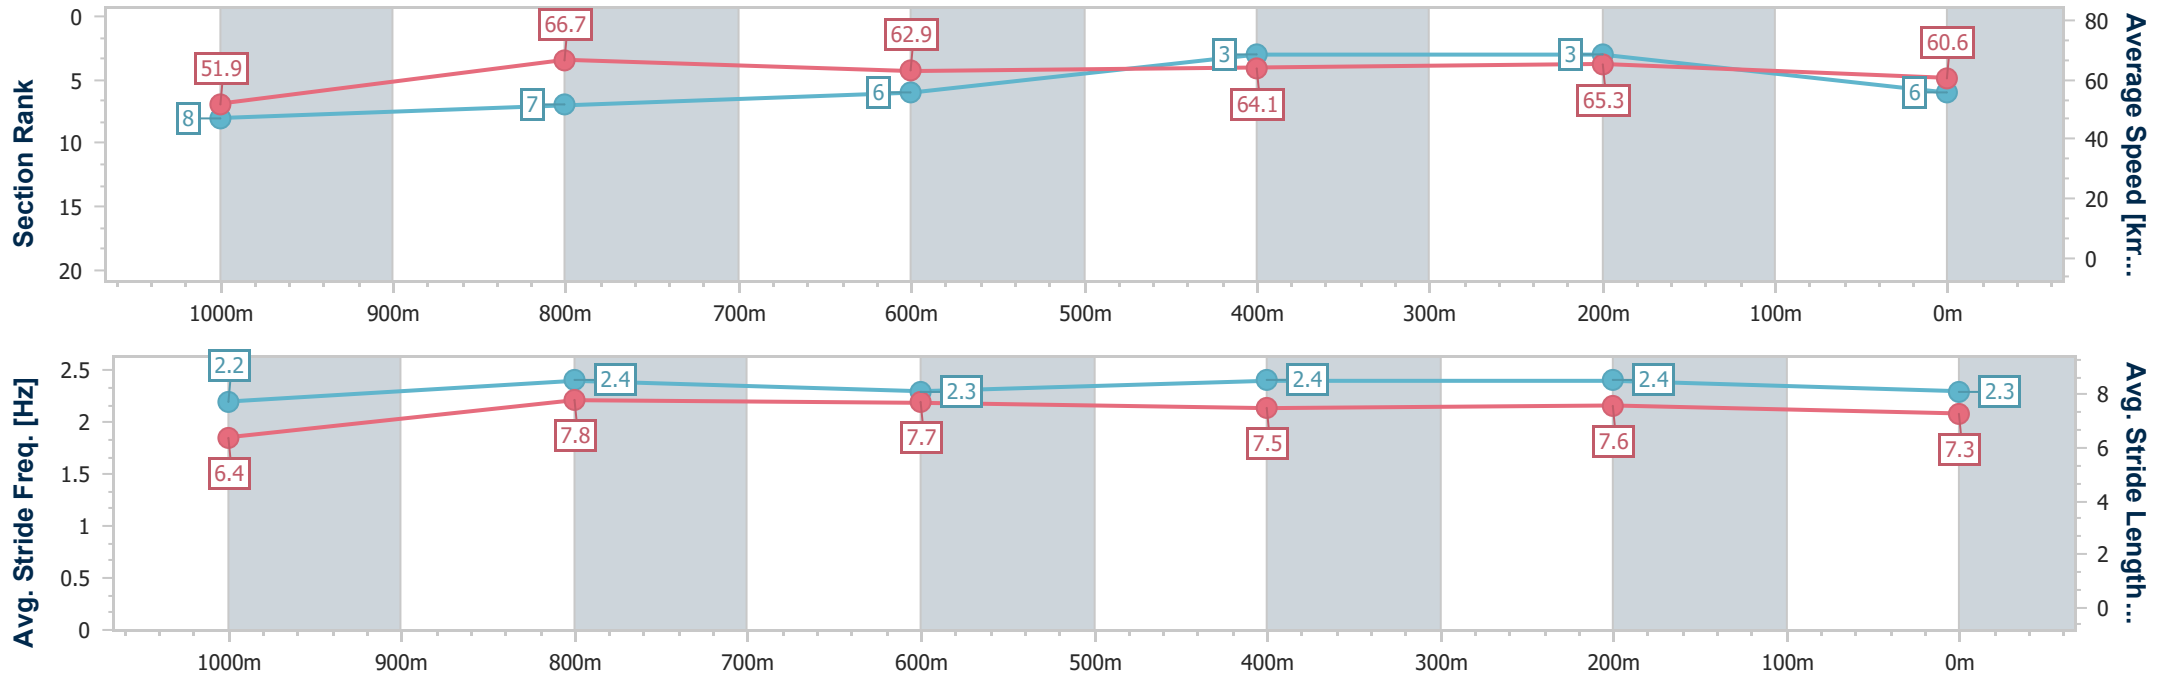

- [] Ranking at each section and finish
- .-.- No data available at this section
- NA No data available

Horse/Jockey Name	Air Marshal
Final Rank	6
Fastest Section Time (Section)	0:10.84 (1000m)
Top Speed [km/h] (Section)	69.4 (Overall)
Race State	Finished

Doomben QLD Professional
Race 7: ROKU GIN BENCHMARK 70 Handicap - 1200m
08 December 2023 - 17:41
Track Rating: Good 4, Weather: Fine, Rail Position: +7m Entire

BRISBANE
RACING CLUB

Section	Overall	1000m	800m	600m	400m	200m
Section Times	1:10.32 [6] (0:13.89)	0:56.43 [8] (0:10.84)	0:45.59 [7] (0:11.46)	0:34.13 [6] (0:11.22)	0:22.91 [3] (0:11.01)	0:11.90 [3] (0:11.90)
Average Speed [km/h]	51.9	66.7	62.9	64.1	65.3	60.6
Top Speed [km/h]	69.4	69.0	66.2	64.9	66.3	64.9
Avg. Dist. to Rail [m]	7.2	1.7	0.2	0.2	0.5	1.1
Avg. Stride Freq. [Hz]	2.2	2.4	2.3	2.4	2.4	2.3
Avg. Stride Length [m]	6.4	7.8	7.7	7.5	7.6	7.3