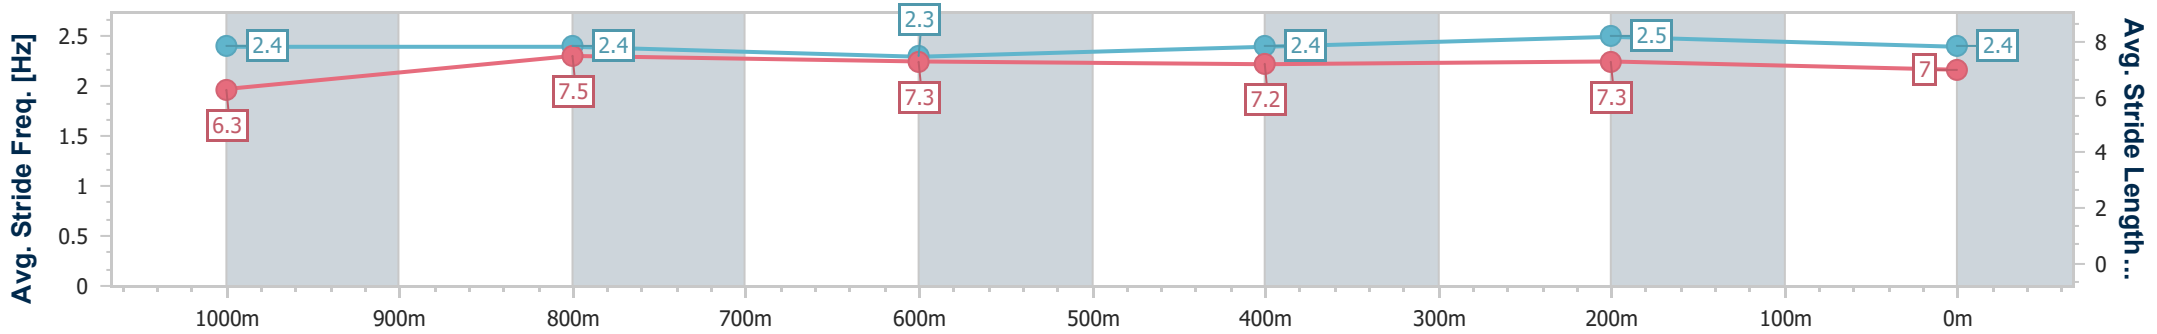

Horse/Jockey Name	Reeanon
Final Rank	5
Fastest Section Time (Section)	0:10.94 (1000m)
Top Speed [km/h] (Section)	68.0 (1000m)
Race State	Finished

Doomben QLD Professional
Race 7: ROKU GIN BENCHMARK 70 Handicap - 1200m
08 December 2023 - 17:41
Track Rating: Good 4, Weather: Fine, Rail Position: +7m Entire

BRISBANE
RACING CLUB

Section	Overall	1000m	800m	600m	400m	200m
Section Times	1:10.31 [5] (0:13.32)	0:56.99 [2] (0:10.94)	0:46.05 [3] (0:11.64)	0:34.41 [3] (0:11.52)	0:22.89 [4] (0:11.03)	0:11.86 [4] (0:11.86)
Average Speed [km/h]	54.0	65.8	61.6	62.1	65.2	60.6
Top Speed [km/h]	67.4	68.0	63.2	63.6	66.2	64.2
Avg. Dist. to Rail [m]	1.9	0.8	0.5	1.2	0.9	1.0
Avg. Stride Freq. [Hz]	2.4	2.4	2.3	2.4	2.5	2.4
Avg. Stride Length [m]	6.3	7.5	7.3	7.2	7.3	7.0

- [ ] Ranking at each section and finish
- -.-.- No data available at this section
- NA No data available