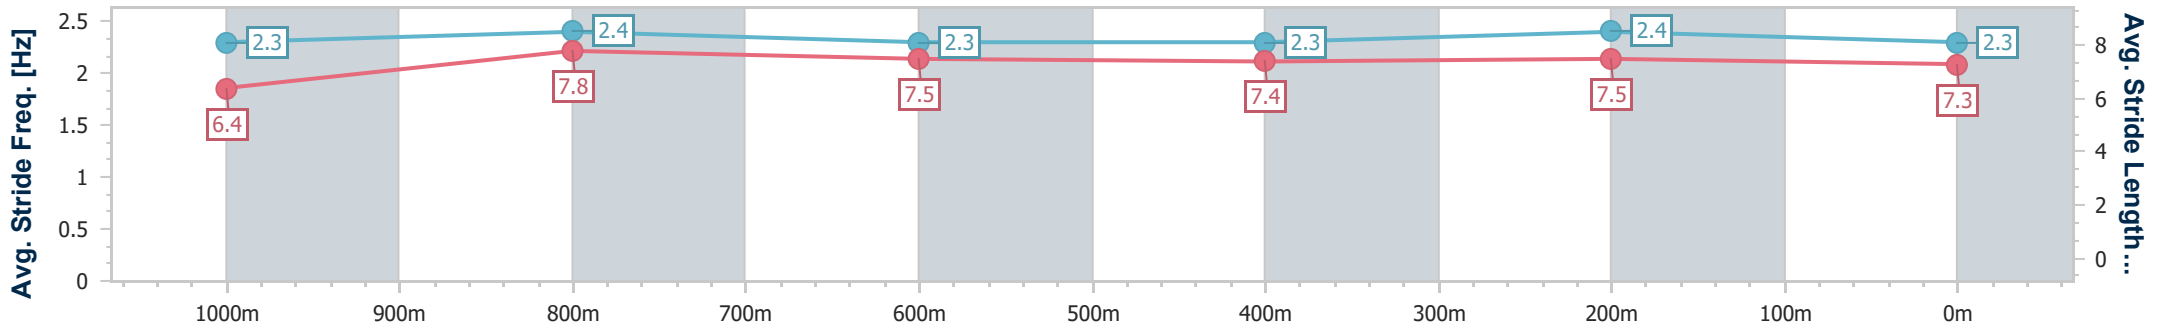

Horse/Jockey Name	Mr Vista
Final Rank	10
Fastest Section Time (Section)	0:10.86 (1000m)
Top Speed [km/h] (Section)	68.1 (1000m)
Race State	Finished

Doomben QLD Professional
Race 7: ROKU GIN BENCHMARK 70 Handicap - 1200m
08 December 2023 - 17:41
Track Rating: Good 4, Weather: Fine, Rail Position: +7m Entire

BRISBANE
RACING CLUB

Section	Overall	1000m	800m	600m	400m	200m
Section Times	1:10.58 [10] (0:13.64)	0:56.94 [5] (0:10.86)	0:46.08 [5] (0:11.63)	0:34.45 [5] (0:11.56)	0:22.89 [7] (0:10.97)	0:11.92 [6] (0:11.92)
Average Speed [km/h]	52.8	66.0	61.8	61.9	65.2	60.5
Top Speed [km/h]	67.5	68.1	63.9	64.5	66.2	63.6
Avg. Dist. to Rail [m]	0.7	0.3	0.2	1.4	1.5	0.9
Avg. Stride Freq. [Hz]	2.3	2.4	2.3	2.3	2.4	2.3
Avg. Stride Length [m]	6.4	7.8	7.5	7.4	7.5	7.3

- [ ] Ranking at each section and finish
- -.-.- No data available at this section
- NA No data available