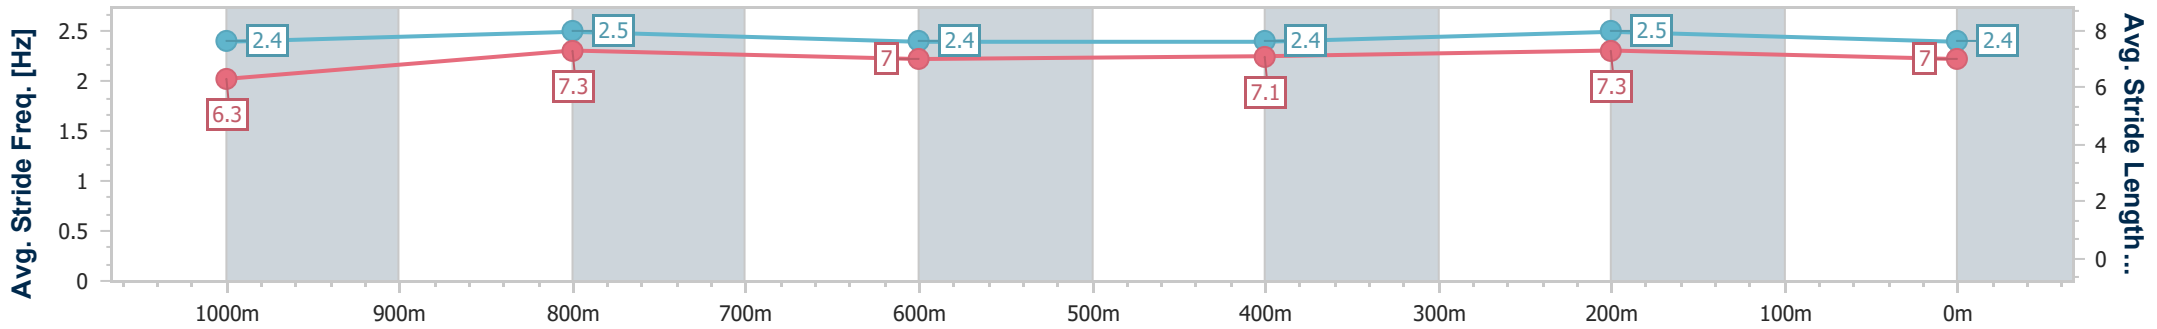

Horse/Jockey Name	Baronessa
Final Rank	2
Fastest Section Time (Section)	0:10.86 (1000m)
Top Speed [km/h] (Section)	71.4 (Overall)
Race State	Finished

Doomben QLD Professional
Race 7: ROKU GIN BENCHMARK 70 Handicap - 1200m
08 December 2023 - 17:41
Track Rating: Good 4, Weather: Fine, Rail Position: +7m Entire

BRISBANE
RACING CLUB

Section	Overall	1000m	800m	600m	400m	200m
Section Times	1:10.12 [2] (0:13.20)	0:56.92 [1] (0:10.86)	0:46.06 [1] (0:11.73)	0:34.33 [1] (0:11.51)	0:22.82 [1] (0:11.01)	0:11.81 [2] (0:11.81)
Average Speed [km/h]	54.7	66.3	61.2	62.1	65.5	60.7
Top Speed [km/h]	71.4	71.4	63.3	63.8	66.4	64.9
Avg. Dist. to Rail [m]	7.5	0.8	0.3	1.1	1.1	1.0
Avg. Stride Freq. [Hz]	2.4	2.5	2.4	2.4	2.5	2.4
Avg. Stride Length [m]	6.3	7.3	7.0	7.1	7.3	7.0

- [ ] Ranking at each section and finish
- -.-.- No data available at this section
- NA No data available