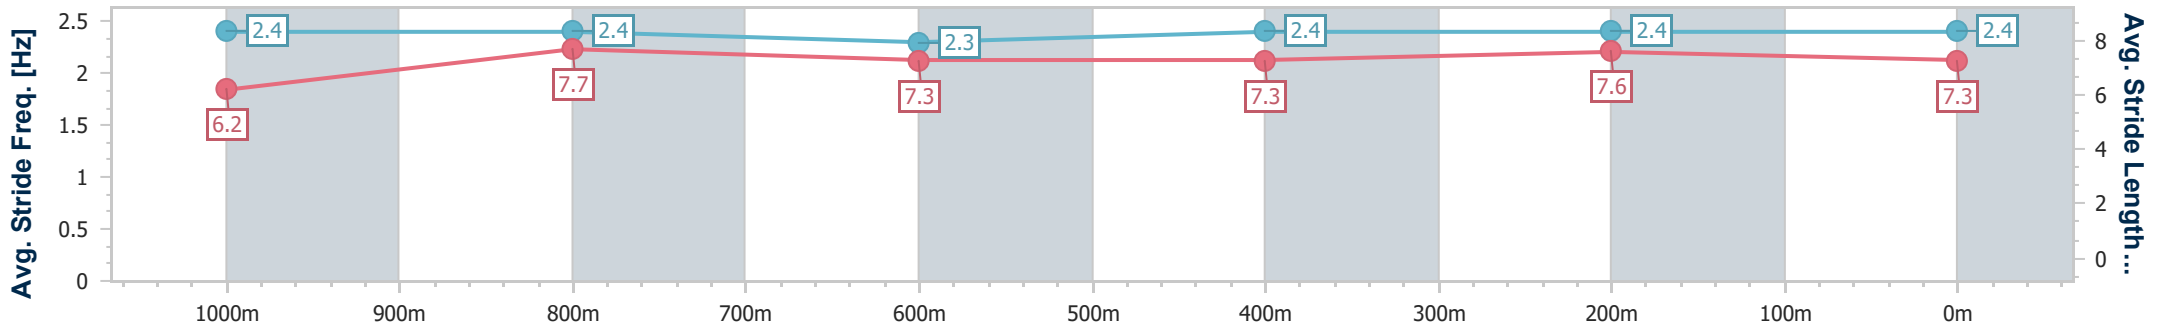

Horse/Jockey Name	Bezique
Final Rank	1
Fastest Section Time (Section)	0:10.83 (400m)
Top Speed [km/h] (Section)	68.2 (1000m)
Race State	Finished

Doomben QLD Professional
Race 7: ROKU GIN BENCHMARK 70 Handicap - 1200m
08 December 2023 - 17:41
Track Rating: Good 4, Weather: Fine, Rail Position: +7m Entire

BRISBANE
RACING CLUB

Section	Overall	1000m	800m	600m	400m	200m
Section Times	1:09.87 [1] (0:13.36)	0:56.51 [3] (0:10.87)	0:45.64 [2] (0:11.64)	0:34.00 [2] (0:11.49)	0:22.51 [2] (0:10.83)	0:11.68 [1] (0:11.68)
Average Speed [km/h]	53.9	66.4	61.8	62.4	66.4	61.7
Top Speed [km/h]	68.1	68.2	63.6	64.4	67.3	65.7
Avg. Dist. to Rail [m]	3.8	1.1	0.3	0.7	1.5	0.7
Avg. Stride Freq. [Hz]	2.4	2.4	2.3	2.4	2.4	2.4
Avg. Stride Length [m]	6.2	7.7	7.3	7.3	7.6	7.3

- [ ] Ranking at each section and finish
- -.-.- No data available at this section
- NA No data available