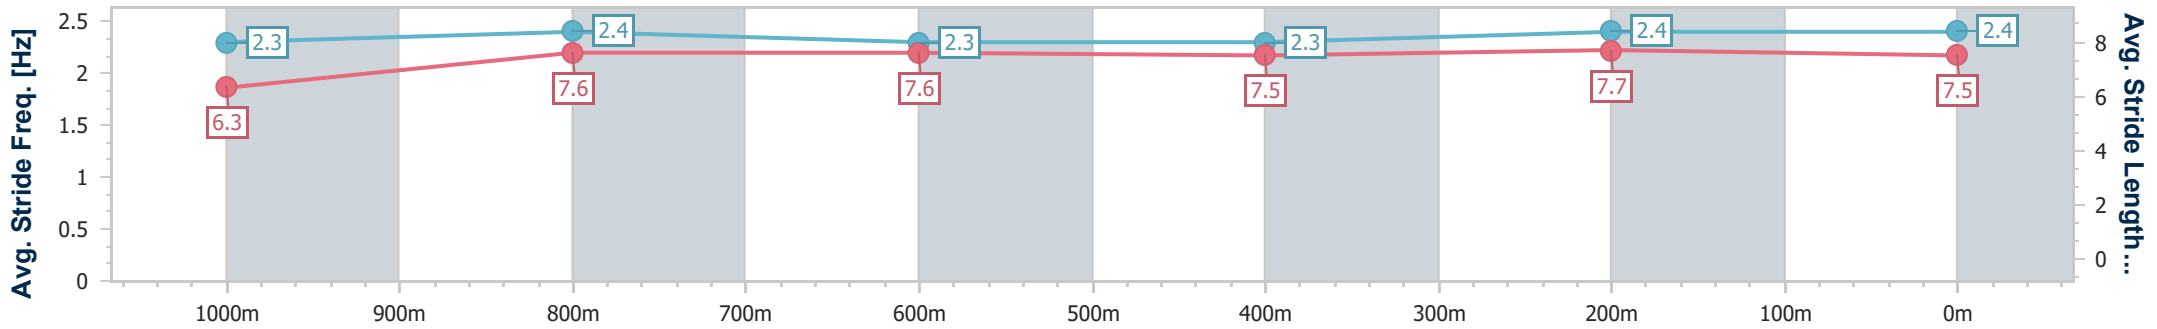

Horse/Jockey Name	O'miss Behaving
Final Rank	3
Fastest Section Time (Section)	0:10.81 (400m)
Top Speed [km/h] (Section)	68.2 (400m)
Race State	Finished

Doomben QLD Professional
Race 7: ROKU GIN BENCHMARK 70 Handicap - 1200m
08 December 2023 - 17:41
Track Rating: Good 4, Weather: Fine, Rail Position: +7m Entire

BRISBANE
RACING CLUB

Section	Overall	1000m	800m	600m	400m	200m
Section Times	1:10.14 [3] (0:13.89)	0:56.25 [7] (0:11.17)	0:45.08 [10] (0:11.39)	0:33.69 [10] (0:11.46)	0:22.23 [9] (0:10.81)	0:11.42 [7] (0:11.42)
Average Speed [km/h]	51.9	64.8	63.4	63.2	66.7	63.1
Top Speed [km/h]	67.3	67.0	64.8	66.4	68.2	65.3
Avg. Dist. to Rail [m]	4.7	2.0	1.3	0.7	1.9	2.9
Avg. Stride Freq. [Hz]	2.3	2.4	2.3	2.3	2.4	2.4
Avg. Stride Length [m]	6.3	7.6	7.6	7.5	7.7	7.5

- [ ] Ranking at each section and finish
- -.-.- No data available at this section
- NA No data available