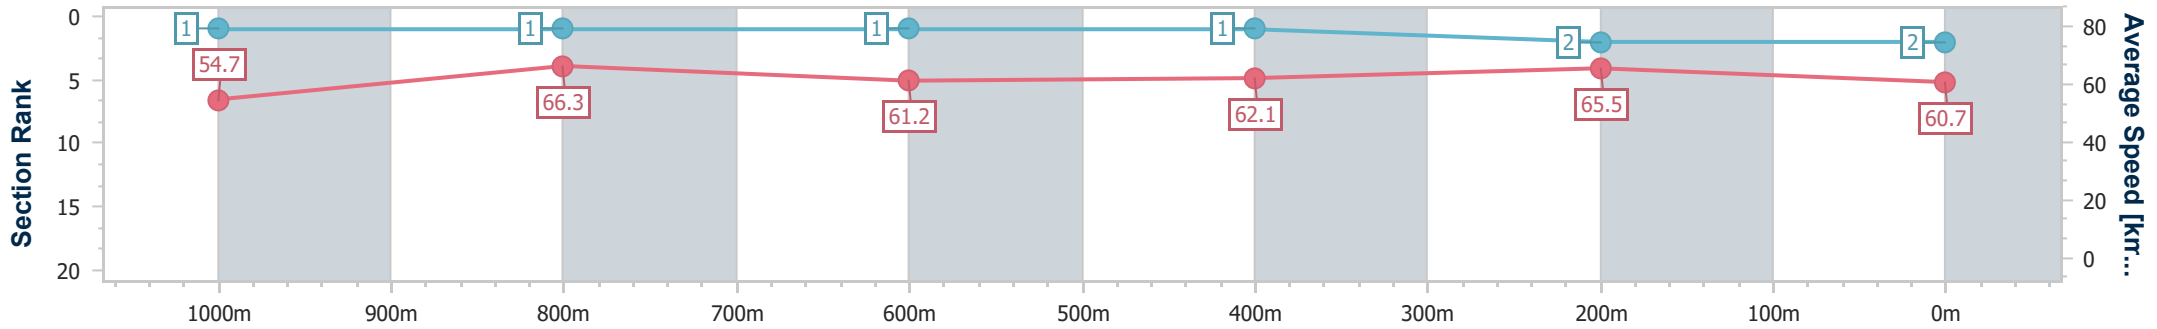

Horse/Jockey Name	Baronessa
Final Rank	2
Fastest Section Time (Section)	0:10.86 (1000m)
Top Speed [km/h] (Section)	71.4 (Overall)
Race State	Finished

Doomben QLD Professional
Race 7: ROKU GIN BENCHMARK 70 Handicap - 1200m
08 December 2023 - 17:41
Track Rating: Good 4, Weather: Fine, Rail Position: +7m Entire

BRISBANE
RACING CLUB

Section	Overall	1000m	800m	600m	400m	200m
Section Times	1:10.12 [2] (0:13.20)	0:56.92 [1] (0:10.86)	0:46.06 [1] (0:11.73)	0:34.33 [1] (0:11.51)	0:22.82 [1] (0:11.01)	0:11.81 [2] (0:11.81)
Average Speed [km/h]	54.7	66.3	61.2	62.1	65.5	60.7
Top Speed [km/h]	71.4	71.4	63.3	63.8	66.4	64.9
Avg. Dist. to Rail [m]	7.5	0.8	0.3	1.1	1.1	1.0
Avg. Stride Freq. [Hz]	2.4	2.5	2.4	2.4	2.5	2.4
Avg. Stride Length [m]	6.3	7.3	7.0	7.1	7.3	7.0

- [ ] Ranking at each section and finish
- -.-.- No data available at this section
- NA No data available