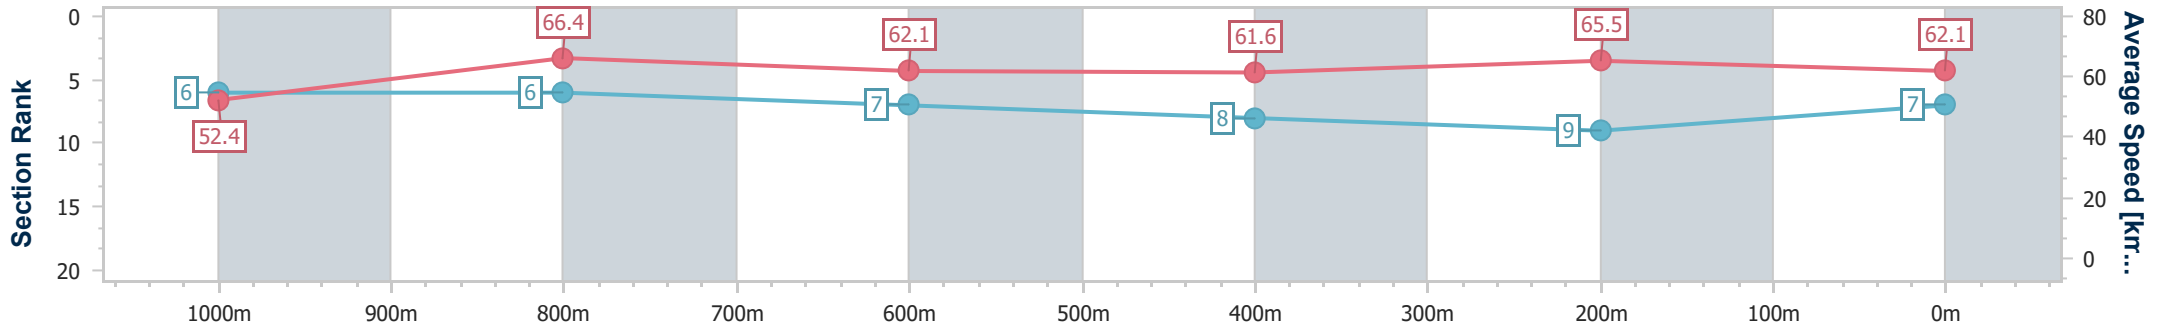

Horse/Jockey Name	Five Oxford
Final Rank	7
Fastest Section Time (Section)	0:10.82 (1000m)
Top Speed [km/h] (Section)	68.5 (1000m)
Race State	Finished

Doomben QLD Professional
Race 7: ROKU GIN BENCHMARK 70 Handicap - 1200m
08 December 2023 - 17:41
Track Rating: Good 4, Weather: Fine, Rail Position: +7m Entire

BRISBANE
RACING CLUB

Section	Overall	1000m	800m	600m	400m	200m
Section Times	1:10.42 [7] (0:13.74)	0:56.68 [6] (0:10.82)	0:45.86 [6] (0:11.66)	0:34.20 [7] (0:11.63)	0:22.57 [8] (0:11.00)	0:11.57 [9] (0:11.57)
Average Speed [km/h]	52.4	66.4	62.1	61.6	65.5	62.1
Top Speed [km/h]	67.5	68.5	64.5	63.3	66.7	64.9
Avg. Dist. to Rail [m]	1.5	0.6	0.5	0.6	1.3	2.1
Avg. Stride Freq. [Hz]	2.1	2.3	2.2	2.3	2.3	2.3
Avg. Stride Length [m]	6.9	8.0	7.7	7.6	7.8	7.5

- [ ] Ranking at each section and finish
- -.-.- No data available at this section
- NA No data available