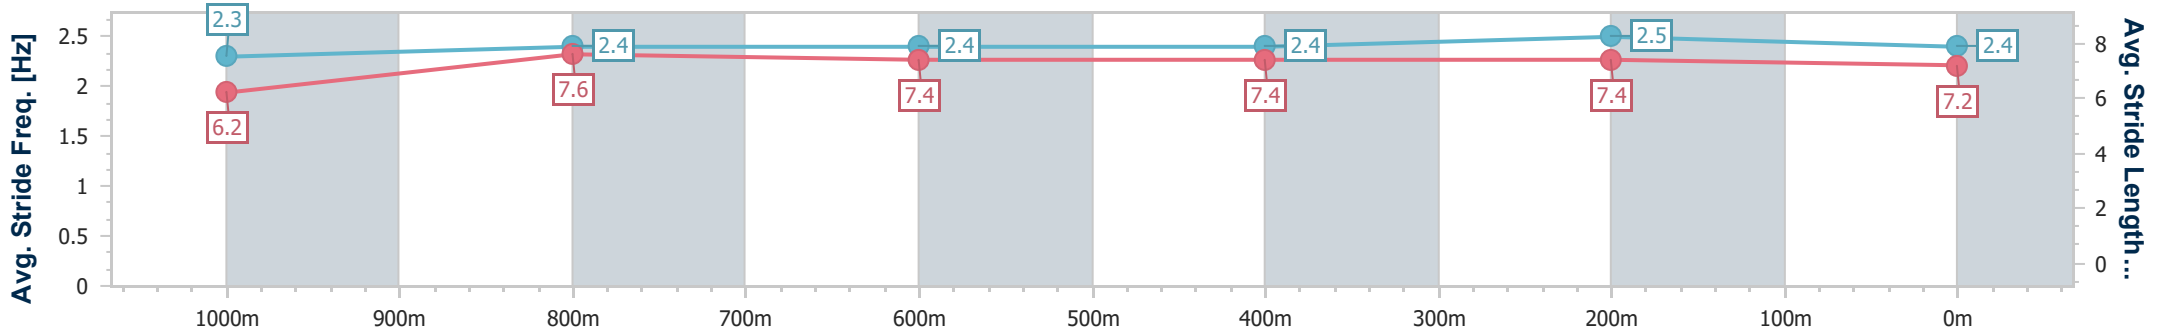

Horse/Jockey Name	Daytona
Final Rank	4
Fastest Section Time (Section)	0:10.83 (1000m)
Top Speed [km/h] (Section)	69.6 (1000m)
Race State	Finished

Doomben QLD Professional
Race 7: ROKU GIN BENCHMARK 70 Handicap - 1200m
08 December 2023 - 17:41
Track Rating: Good 4, Weather: Fine, Rail Position: +7m Entire

BRISBANE
RACING CLUB

Section	Overall	1000m	800m	600m	400m	200m
Section Times	1:10.19 [4] (0:13.96)	0:56.23 [9] (0:10.83)	0:45.40 [8] (0:11.53)	0:33.87 [8] (0:11.30)	0:22.57 [5] (0:10.92)	0:11.65 [5] (0:11.65)
Average Speed [km/h]	51.6	66.6	62.9	64.1	65.9	62.0
Top Speed [km/h]	68.2	69.6	64.6	65.2	66.9	64.9
Avg. Dist. to Rail [m]	3.7	0.9	1.3	0.9	0.5	0.6
Avg. Stride Freq. [Hz]	2.3	2.4	2.4	2.4	2.5	2.4
Avg. Stride Length [m]	6.2	7.6	7.4	7.4	7.4	7.2

- [ ] Ranking at each section and finish
- -.-.- No data available at this section
- NA No data available