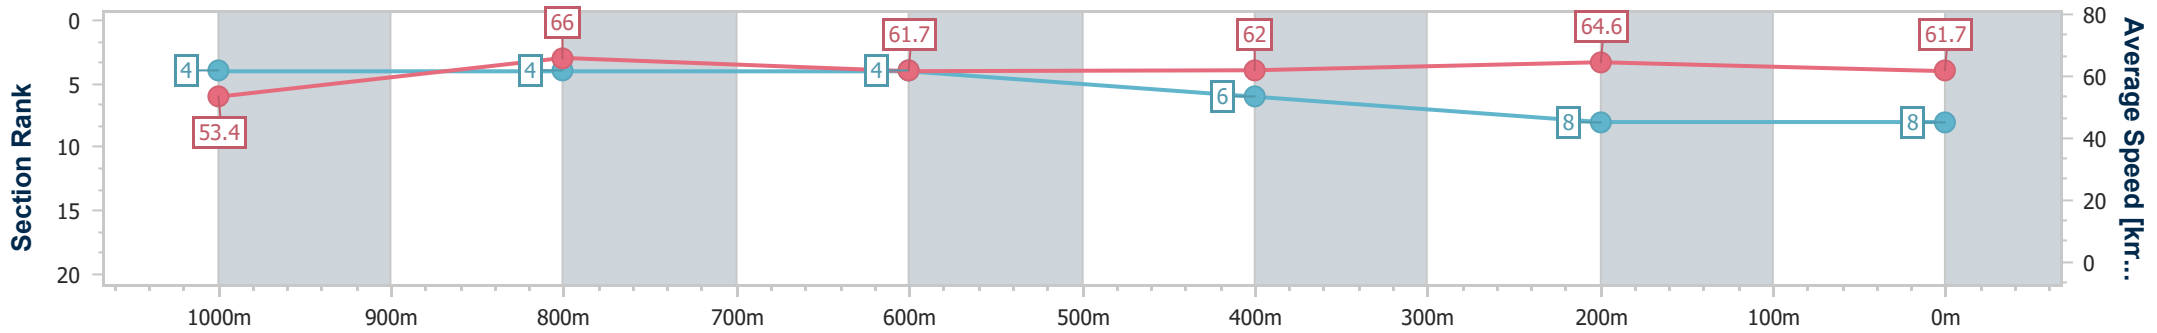

Horse/Jockey Name	Maya Bay
Final Rank	8
Fastest Section Time (Section)	0:10.94 (1000m)
Top Speed [km/h] (Section)	67.3 (1000m)
Race State	Finished

Doomben QLD Professional
Race 7: ROKU GIN BENCHMARK 70 Handicap - 1200m
08 December 2023 - 17:41
Track Rating: Good 4, Weather: Fine, Rail Position: +7m Entire

BRISBANE
RACING CLUB

Section	Overall	1000m	800m	600m	400m	200m
Section Times	1:10.45 [8] (0:13.49)	0:56.96 [4] (0:10.94)	0:46.02 [4] (0:11.70)	0:34.32 [4] (0:11.54)	0:22.78 [6] (0:11.11)	0:11.67 [8] (0:11.67)
Average Speed [km/h]	53.4	66.0	61.7	62.0	64.6	61.7
Top Speed [km/h]	65.9	67.3	63.5	63.6	65.7	64.7
Avg. Dist. to Rail [m]	3.3	1.0	0.7	1.3	0.8	0.6
Avg. Stride Freq. [Hz]	2.3	2.3	2.3	2.3	2.3	2.3
Avg. Stride Length [m]	6.4	7.6	7.5	7.4	7.6	7.6

- [ ] Ranking at each section and finish
- -.-.- No data available at this section
- NA No data available