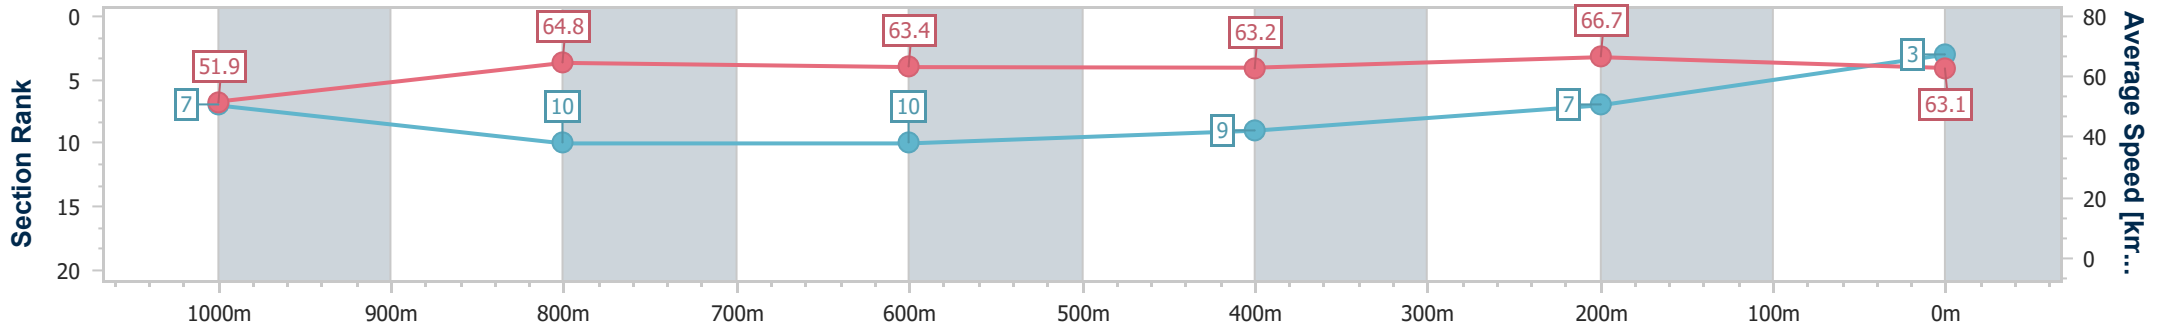

Horse/Jockey Name	O'miss Behaving
Final Rank	3
Fastest Section Time (Section)	0:10.81 (400m)
Top Speed [km/h] (Section)	68.2 (400m)
Race State	Finished

Doomben QLD Professional
Race 7: ROKU GIN BENCHMARK 70 Handicap - 1200m
08 December 2023 - 17:41
Track Rating: Good 4, Weather: Fine, Rail Position: +7m Entire

BRISBANE
RACING CLUB

Section	Overall	1000m	800m	600m	400m	200m
Section Times	1:10.14 [3] (0:13.89)	0:56.25 [7] (0:11.17)	0:45.08 [10] (0:11.39)	0:33.69 [10] (0:11.46)	0:22.23 [9] (0:10.81)	0:11.42 [7] (0:11.42)
Average Speed [km/h]	51.9	64.8	63.4	63.2	66.7	63.1
Top Speed [km/h]	67.3	67.0	64.8	66.4	68.2	65.3
Avg. Dist. to Rail [m]	4.7	2.0	1.3	0.7	1.9	2.9
Avg. Stride Freq. [Hz]	2.3	2.4	2.3	2.3	2.4	2.4
Avg. Stride Length [m]	6.3	7.6	7.6	7.5	7.7	7.5

- [ ] Ranking at each section and finish
- -.-.- No data available at this section
- NA No data available