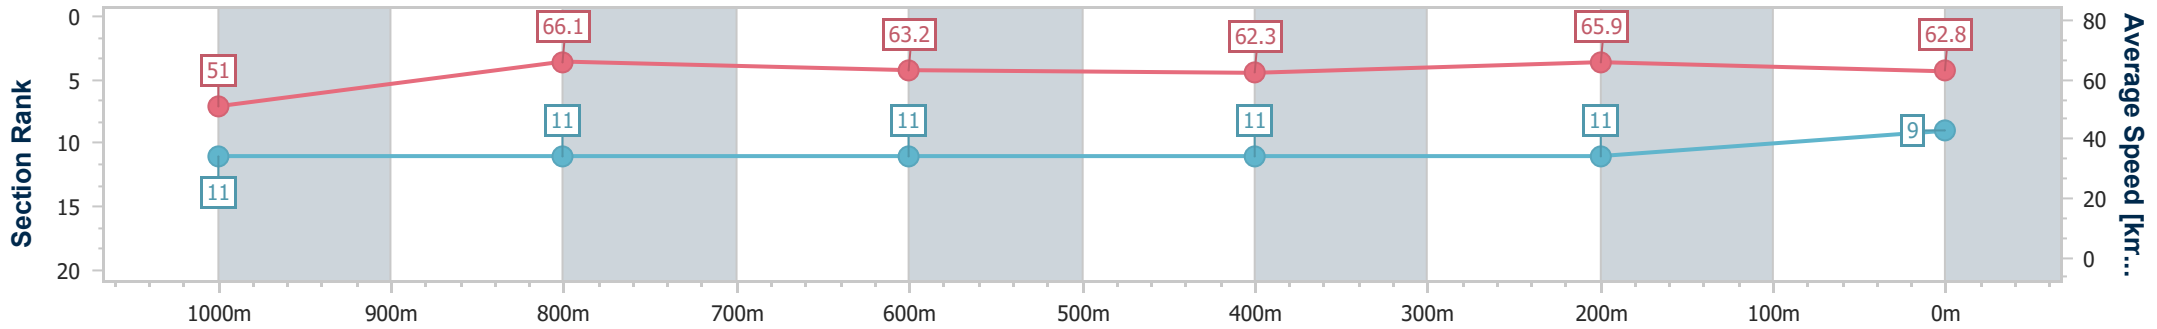

Horse/Jockey Name	Maxcalemma
Final Rank	9
Fastest Section Time (Section)	0:10.88 (1000m)
Top Speed [km/h] (Section)	69.2 (1000m)
Race State	Finished

Doomben QLD Professional
Race 7: ROKU GIN BENCHMARK 70 Handicap - 1200m
08 December 2023 - 17:41
Track Rating: Good 4, Weather: Fine, Rail Position: +7m Entire

BRISBANE
RACING CLUB

Section	Overall	1000m	800m	600m	400m	200m
Section Times	1:10.47 [9] (0:14.19)	0:56.28 [11] (0:10.88)	0:45.40 [11] (0:11.46)	0:33.94 [11] (0:11.55)	0:22.39 [11] (0:10.89)	0:11.50 [11] (0:11.50)
Average Speed [km/h]	51.0	66.1	63.2	62.3	65.9	62.8
Top Speed [km/h]	67.8	69.2	64.3	64.3	68.5	68.3
Avg. Dist. to Rail [m]	4.9	1.0	0.4	0.3	2.9	5.4
Avg. Stride Freq. [Hz]	2.2	2.3	2.2	2.2	2.4	2.3
Avg. Stride Length [m]	6.5	8.1	7.9	7.7	7.8	7.5

- [ ] Ranking at each section and finish
- -.-.- No data available at this section
- NA No data available