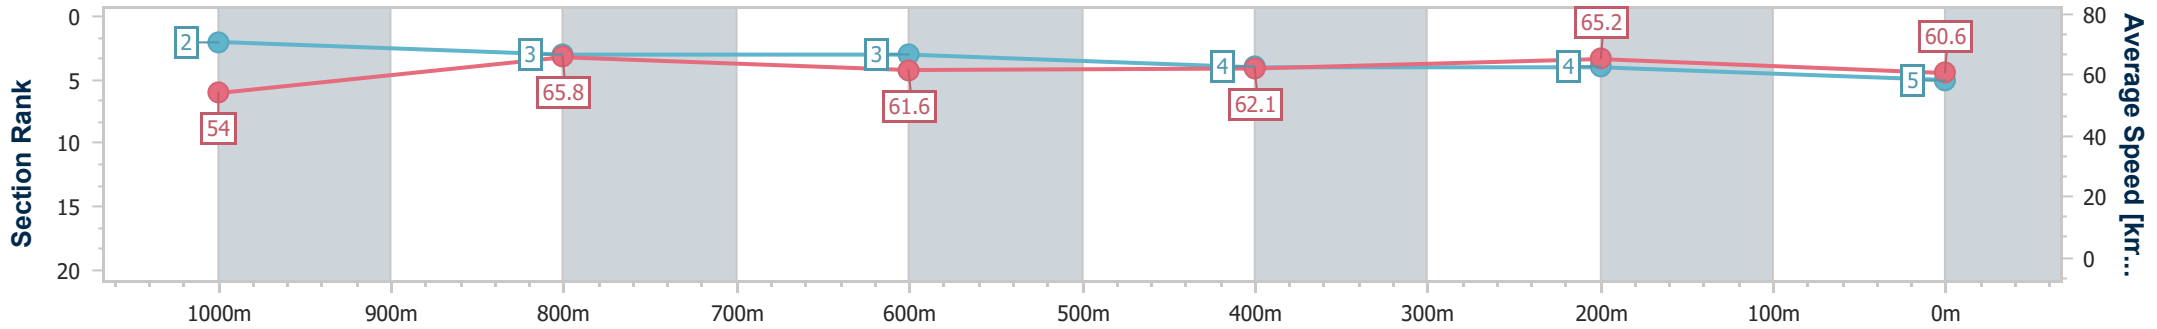

Horse/Jockey Name	Reeanon
Final Rank	5
Fastest Section Time (Section)	0:10.94 (1000m)
Top Speed [km/h] (Section)	68.0 (1000m)
Race State	Finished

Doomben QLD Professional
Race 7: ROKU GIN BENCHMARK 70 Handicap - 1200m
08 December 2023 - 17:41
Track Rating: Good 4, Weather: Fine, Rail Position: +7m Entire

BRISBANE
RACING CLUB

Section	Overall	1000m	800m	600m	400m	200m
Section Times	1:10.31 [5] (0:13.32)	0:56.99 [2] (0:10.94)	0:46.05 [3] (0:11.64)	0:34.41 [3] (0:11.52)	0:22.89 [4] (0:11.03)	0:11.86 [4] (0:11.86)
Average Speed [km/h]	54.0	65.8	61.6	62.1	65.2	60.6
Top Speed [km/h]	67.4	68.0	63.2	63.6	66.2	64.2
Avg. Dist. to Rail [m]	1.9	0.8	0.5	1.2	0.9	1.0
Avg. Stride Freq. [Hz]	2.4	2.4	2.3	2.4	2.5	2.4
Avg. Stride Length [m]	6.3	7.5	7.3	7.2	7.3	7.0

- [ ] Ranking at each section and finish
- -.-.- No data available at this section
- NA No data available