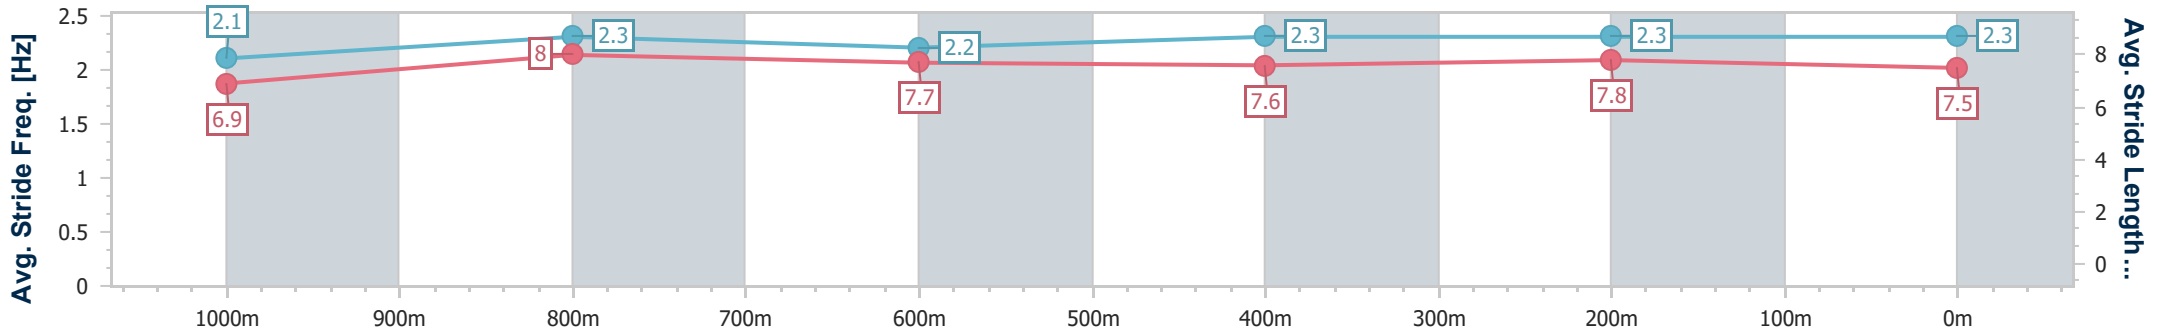

Horse/Jockey Name	Five Oxford
Final Rank	7
Fastest Section Time (Section)	0:10.82 (1000m)
Top Speed [km/h] (Section)	68.5 (1000m)
Race State	Finished

Doomben QLD Professional
Race 7: ROKU GIN BENCHMARK 70 Handicap - 1200m
08 December 2023 - 17:41
Track Rating: Good 4, Weather: Fine, Rail Position: +7m Entire

BRISBANE
RACING CLUB

Section	Overall	1000m	800m	600m	400m	200m
Section Times	1:10.42 [7] (0:13.74)	0:56.68 [6] (0:10.82)	0:45.86 [6] (0:11.66)	0:34.20 [7] (0:11.63)	0:22.57 [8] (0:11.00)	0:11.57 [9] (0:11.57)
Average Speed [km/h]	52.4	66.4	62.1	61.6	65.5	62.1
Top Speed [km/h]	67.5	68.5	64.5	63.3	66.7	64.9
Avg. Dist. to Rail [m]	1.5	0.6	0.5	0.6	1.3	2.1
Avg. Stride Freq. [Hz]	2.1	2.3	2.2	2.3	2.3	2.3
Avg. Stride Length [m]	6.9	8.0	7.7	7.6	7.8	7.5

- [ ] Ranking at each section and finish
- -.-.- No data available at this section
- NA No data available