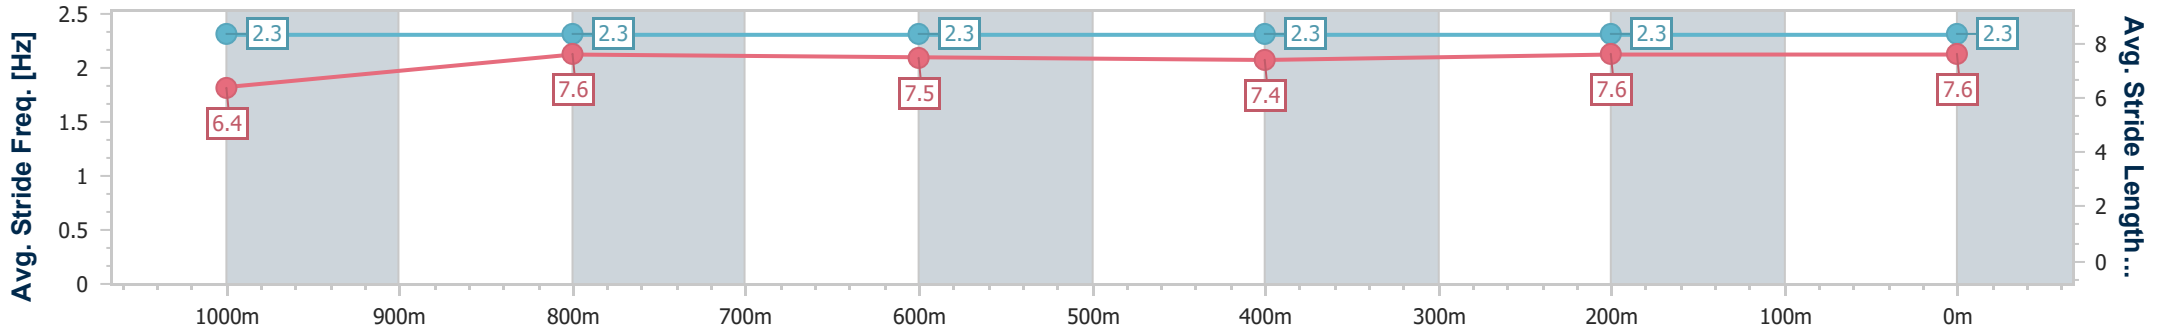

Horse/Jockey Name	Maya Bay
Final Rank	8
Fastest Section Time (Section)	0:10.94 (1000m)
Top Speed [km/h] (Section)	67.3 (1000m)
Race State	Finished

Doomben QLD Professional
Race 7: ROKU GIN BENCHMARK 70 Handicap - 1200m
08 December 2023 - 17:41
Track Rating: Good 4, Weather: Fine, Rail Position: +7m Entire

BRISBANE
RACING CLUB

Section	Overall	1000m	800m	600m	400m	200m
Section Times	1:10.45 [8] (0:13.49)	0:56.96 [4] (0:10.94)	0:46.02 [4] (0:11.70)	0:34.32 [4] (0:11.54)	0:22.78 [6] (0:11.11)	0:11.67 [8] (0:11.67)
Average Speed [km/h]	53.4	66.0	61.7	62.0	64.6	61.7
Top Speed [km/h]	65.9	67.3	63.5	63.6	65.7	64.7
Avg. Dist. to Rail [m]	3.3	1.0	0.7	1.3	0.8	0.6
Avg. Stride Freq. [Hz]	2.3	2.3	2.3	2.3	2.3	2.3
Avg. Stride Length [m]	6.4	7.6	7.5	7.4	7.6	7.6

- [ ] Ranking at each section and finish
- -.-.- No data available at this section
- NA No data available