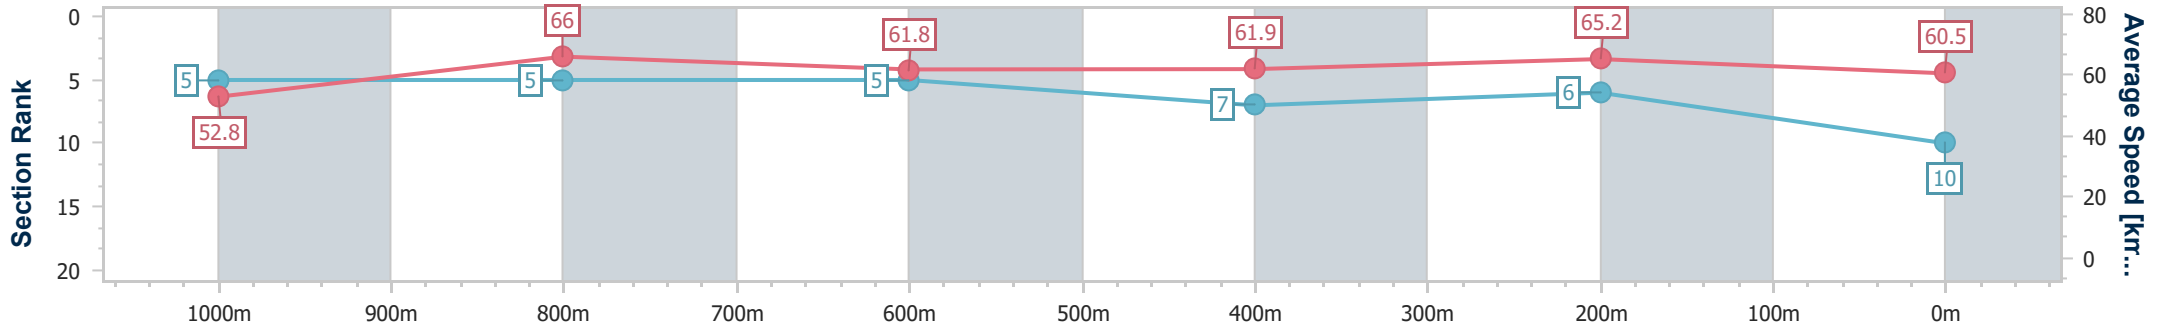

Horse/Jockey Name	Mr Vista
Final Rank	10
Fastest Section Time (Section)	0:10.86 (1000m)
Top Speed [km/h] (Section)	68.1 (1000m)
Race State	Finished

Doomben QLD Professional
Race 7: ROKU GIN BENCHMARK 70 Handicap - 1200m
08 December 2023 - 17:41
Track Rating: Good 4, Weather: Fine, Rail Position: +7m Entire

BRISBANE
RACING CLUB

Section	Overall	1000m	800m	600m	400m	200m
Section Times	1:10.58 [10] (0:13.64)	0:56.94 [5] (0:10.86)	0:46.08 [5] (0:11.63)	0:34.45 [5] (0:11.56)	0:22.89 [7] (0:10.97)	0:11.92 [6] (0:11.92)
Average Speed [km/h]	52.8	66.0	61.8	61.9	65.2	60.5
Top Speed [km/h]	67.5	68.1	63.9	64.5	66.2	63.6
Avg. Dist. to Rail [m]	0.7	0.3	0.2	1.4	1.5	0.9
Avg. Stride Freq. [Hz]	2.3	2.4	2.3	2.3	2.4	2.3
Avg. Stride Length [m]	6.4	7.8	7.5	7.4	7.5	7.3

- [ ] Ranking at each section and finish
- -.-.- No data available at this section
- NA No data available