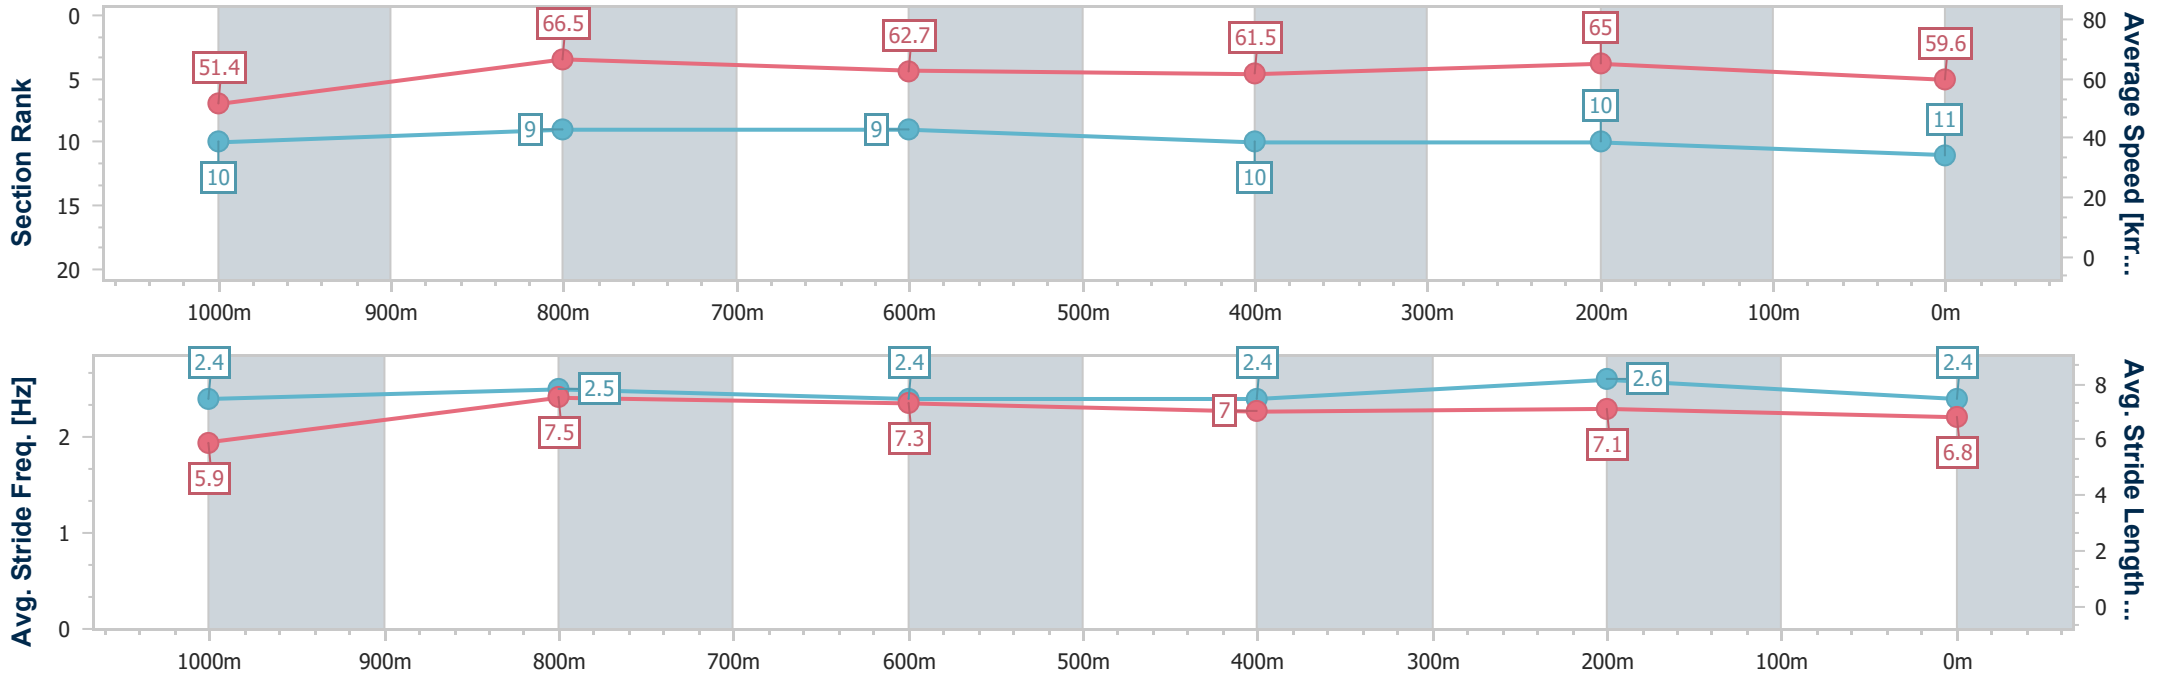

Doomben QLD Professional
Race 7: ROKU GIN BENCHMARK 70 Handicap - 1200m
 08 December 2023 - 17:41
 Track Rating: Good 4, Weather: Fine, Rail Position: +7m Entire

BRISBANE
RACING CLUB

Section	Overall	1000m	800m	600m	400m	200m
Section Times	1:10.58 [10] (0:13.64)	0:56.94 [5] (0:10.86)	0:46.08 [5] (0:11.63)	0:34.45 [5] (0:11.56)	0:22.89 [7] (0:10.97)	0:11.92 [6] (0:11.92)
Average Speed [km/h]	52.8	66.0	61.8	61.9	65.2	60.5
Top Speed [km/h]	67.5	68.1	63.9	64.5	66.2	63.6
Avg. Dist. to Rail [m]	0.7	0.3	0.2	1.4	1.5	0.9
Avg. Stride Freq. [Hz]	2.3	2.4	2.3	2.3	2.4	2.3
Avg. Stride Length [m]	6.4	7.8	7.5	7.4	7.5	7.3

- [] Ranking at each section and finish
- .-.- No data available at this section
- NA No data available

Horse/Jockey Name	Majestics Request
Final Rank	11
Fastest Section Time (Section)	0:10.80 (1000m)
Top Speed [km/h] (Section)	69.8 (1000m)
Race State	Finished

Doomben QLD Professional
Race 7: ROKU GIN BENCHMARK 70 Handicap - 1200m
 08 December 2023 - 17:41
 Track Rating: Good 4, Weather: Fine, Rail Position: +7m Entire

BRISBANE
RACING CLUB

Section	Overall	1000m	800m	600m	400m	200m
Section Times	1:11.06 [11] (0:14.03)	0:57.03 [10] (0:10.80)	0:46.23 [9] (0:11.50)	0:34.73 [9] (0:11.63)	0:23.10 [10] (0:10.99)	0:12.11 [10]
Average Speed [km/h]	51.4	66.5	62.7	61.5	65.0	59.6
Top Speed [km/h]	69.6	69.8	64.5	64.5	66.2	64.4
Avg. Dist. to Rail [m]	2.7	0.4	0.2	1.1	1.7	3.2
Avg. Stride Freq. [Hz]	2.4	2.5	2.4	2.4	2.6	2.4
Avg. Stride Length [m]	5.9	7.5	7.3	7.0	7.1	6.8

- [] Ranking at each section and finish
- .-.- No data available at this section
- NA No data available