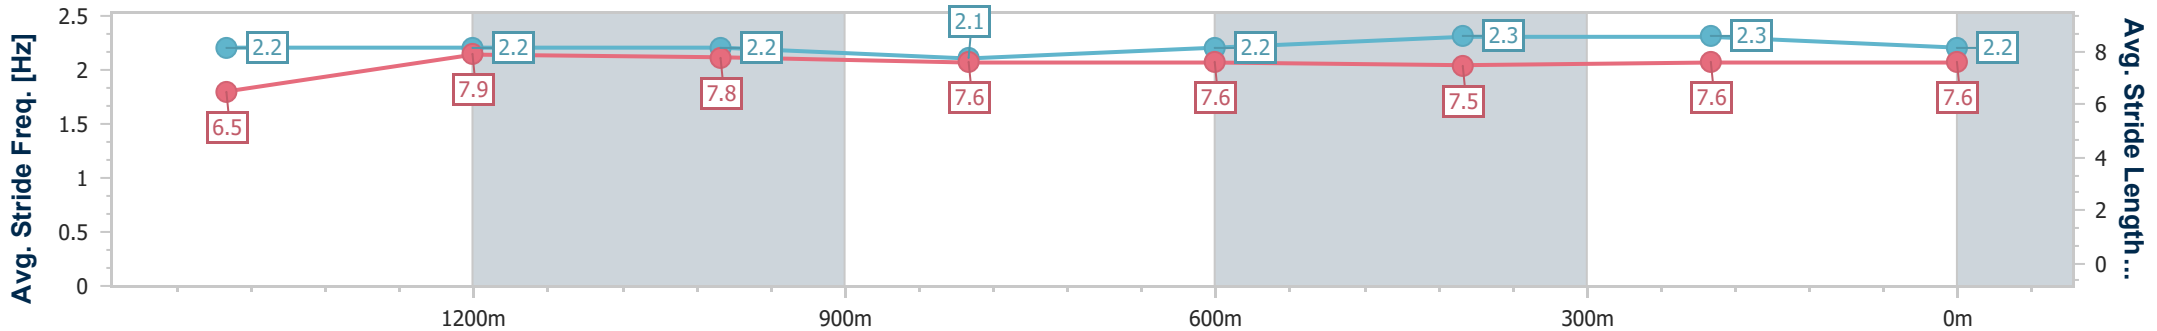

- [] Ranking at each section and finish
- .-.- No data available at this section
- NA No data available

Horse/Jockey Name	Spill The Secret
Final Rank	6
Fastest Section Time (Section)	0:11.27 (400m)
Top Speed [km/h] (Section)	64.6 (Overall)
Race State	Finished

Doomben QLD Professional

Race 6: NUTURF Class 2 Handicap - 1640m

08 December 2023 - 17:11

Track Rating: Good 4, Weather: Fine, Rail Position: +7m Entire

BRISBANE RACING CLUB

Section	Overall	1400m	1200m	1000m	800m	600m	400m	200m
Section Times	1:39.55 [6] (0:16.80)	1:22.75 [3] (0:11.58)	1:11.17 [3] (0:11.81)	0:59.36 [3] (0:12.26)	0:47.10 [3] (0:12.24)	0:34.86 [3] (0:11.73)	0:23.13 [4] (0:11.27)	0:11.86 [6] (0:11.86)
Average Speed [km/h]	51.5	61.8	60.8	58.9	58.8	61.1	63.6	60.8
Top Speed [km/h]	64.6	64.4	61.8	60.9	59.8	62.3	64.6	63.8
Avg. Dist. to Rail [m]	1.4	0.8	0.3	0.6	0.2	0.6	1.2	0.9
Avg. Stride Freq. [Hz]	2.2	2.2	2.2	2.1	2.2	2.3	2.3	2.2
Avg. Stride Length [m]	6.5	7.9	7.8	7.6	7.6	7.5	7.6	7.6

- [] Ranking at each section and finish
- .-.- No data available at this section
- NA No data available

Horse/Jockey Name	Strongbow
Final Rank	7
Fastest Section Time (Section)	0:11.24 (400m)
Top Speed [km/h] (Section)	65.5 (400m)
Race State	Finished