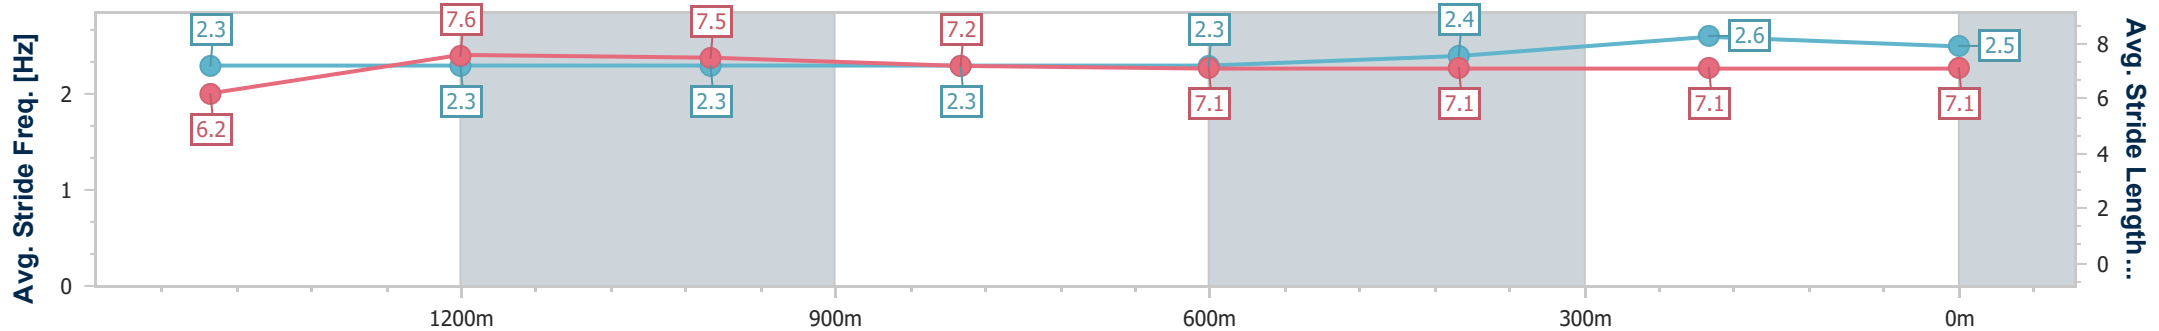

Doomben QLD Professional
Race 6: NUTURF Class 2 Handicap - 1640m

08 December 2023 - 17:11

Track Rating: Good 4, Weather: Fine, Rail Position: +7m Entire

BRISBANE RACING CLUB

Section	Overall	1400m	1200m	1000m	800m	600m	400m	200m
Section Times	1:38.73 [1] (0:17.09)	1:21.64 [5] (0:11.58)	1:10.06 [5] (0:11.79)	0:58.27 [5] (0:12.28)	0:45.99 [5] (0:12.20)	0:33.79 [5] (0:11.69)	0:22.10 [5] (0:10.91)	0:11.19 [2] (0:11.19)
Average Speed [km/h]	50.5	61.8	61.2	58.5	59.0	61.3	66.0	64.3
Top Speed [km/h]	63.3	63.3	62.2	60.3	60.2	63.1	68.0	67.7
Avg. Dist. to Rail [m]	1.3	1.2	0.3	0.5	0.3	0.9	1.8	1.6
Avg. Stride Freq. [Hz]	2.3	2.3	2.3	2.3	2.3	2.4	2.6	2.5
Avg. Stride Length [m]	6.2	7.6	7.5	7.2	7.1	7.1	7.1	7.1