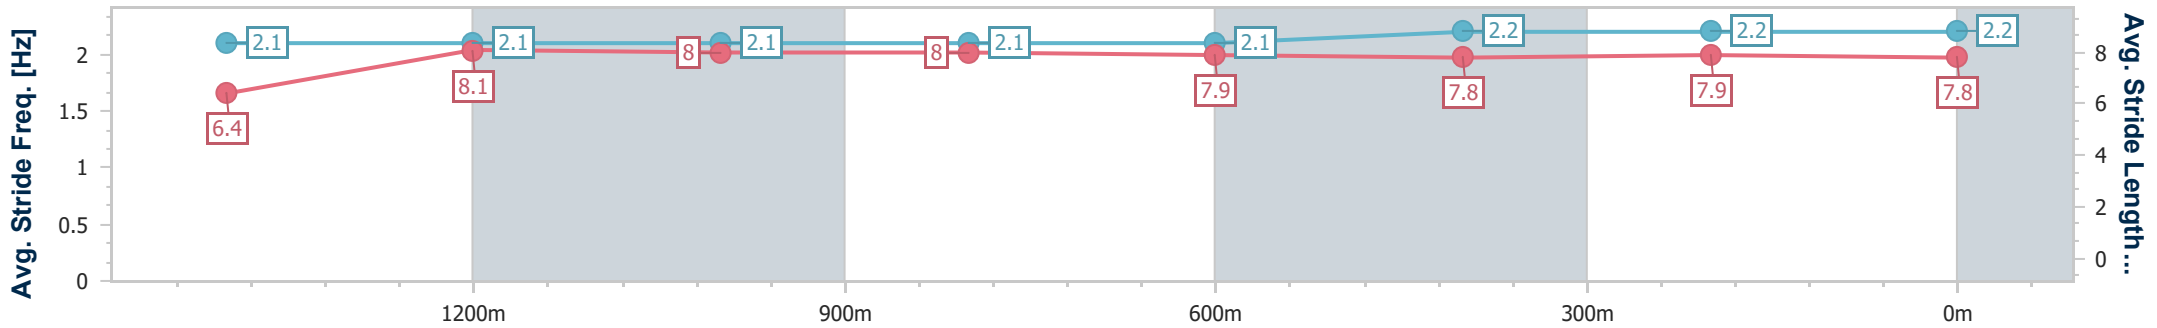

Doomben QLD Professional

Race 6: NUTURF Class 2 Handicap - 1640m

08 December 2023 - 17:11

Track Rating: Good 4, Weather: Fine, Rail Position: +7m Entire

BRISBANE RACING CLUB

Section	Overall	1400m	1200m	1000m	800m	600m	400m	200m
Section Times	1:39.81 [7] (0:17.51)	1:22.30 [7] (0:11.45)	1:10.85 [7] (0:11.80)	0:59.05 [7] (0:12.14)	0:46.91 [7] (0:12.21)	0:34.70 [7] (0:11.66)	0:23.04 [8] (0:11.24)	0:11.80 [8] (0:11.80)
Average Speed [km/h]	49.3	62.0	61.0	59.5	58.9	61.7	63.8	61.2
Top Speed [km/h]	63.8	63.3	61.9	61.4	59.7	63.3	65.5	63.0
Avg. Dist. to Rail [m]	1.3	1.8	0.5	0.4	0.1	0.7	1.4	1.8
Avg. Stride Freq. [Hz]	2.1	2.1	2.1	2.1	2.1	2.2	2.2	2.2
Avg. Stride Length [m]	6.4	8.1	8.0	8.0	7.9	7.8	7.9	7.8

- [] Ranking at each section and finish
- .-.-.- No data available at this section
- NA No data available

Horse/Jockey Name	Jimmy Neutron
Final Rank	8
Fastest Section Time (Section)	0:11.41 (400m)
Top Speed [km/h] (Section)	64.7 (Overall)
Race State	Finished