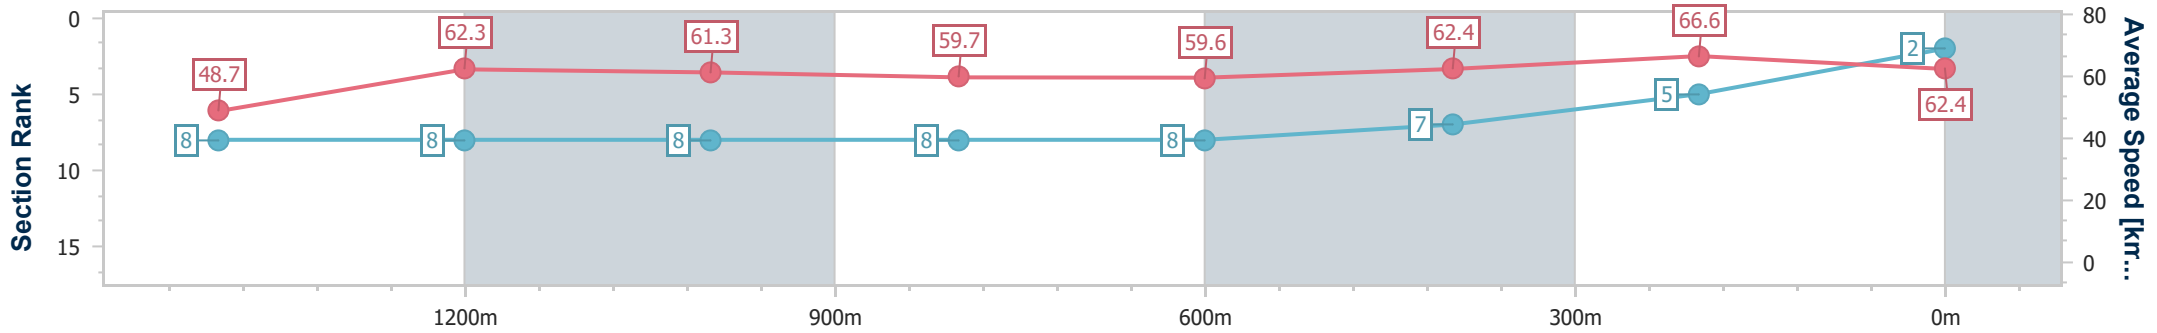

Doomben QLD Professional

Race 6: NUTURF Class 2 Handicap - 1640m

08 December 2023 - 17:11

Track Rating: Good 4, Weather: Fine, Rail Position: +7m Entire

BRISBANE RACING CLUB

Section	Overall	1400m	1200m	1000m	800m	600m	400m	200m
Section Times	1:39.14 [2] (0:17.74)	1:21.40 [8] (0:11.50)	1:09.90 [8] (0:11.74)	0:58.16 [8] (0:12.07)	0:46.09 [8] (0:12.14)	0:33.95 [8] (0:11.52)	0:22.43 [7] (0:10.92)	0:11.51 [5]
Average Speed [km/h]	48.7	62.3	61.3	59.7	59.6	62.4	66.6	62.4
Top Speed [km/h]	62.1	62.9	62.1	61.1	60.0	65.6	67.0	65.7
Avg. Dist. to Rail [m]	2.3	1.1	0.4	0.6	0.8	0.5	3.4	1.2
Avg. Stride Freq. [Hz]	2.2	2.3	2.2	2.2	2.3	2.4	2.4	2.3
Avg. Stride Length [m]	6.1	7.6	7.6	7.4	7.3	7.3	7.6	7.5