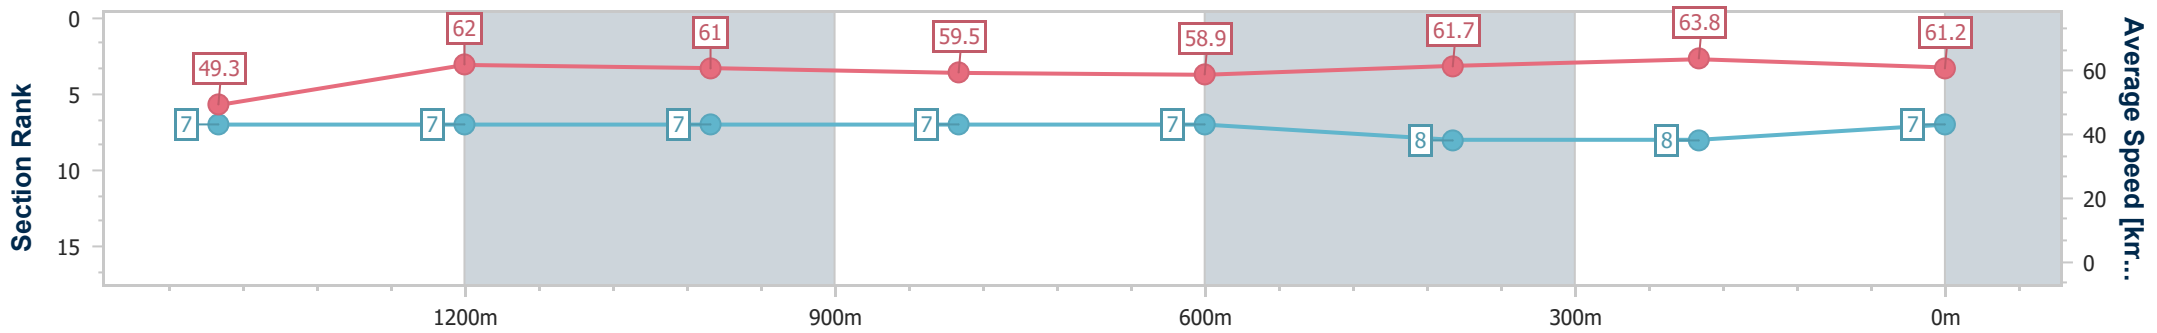

Doomben QLD Professional

Race 6: NUTURF Class 2 Handicap - 1640m

08 December 2023 - 17:11

Track Rating: Good 4, Weather: Fine, Rail Position: +7m Entire

BRISBANE RACING CLUB

Section	Overall	1400m	1200m	1000m	800m	600m	400m	200m
Section Times	1:39.81 [7] (0:17.51)	1:22.30 [7] (0:11.45)	1:10.85 [7] (0:11.80)	0:59.05 [7] (0:12.14)	0:46.91 [7] (0:12.21)	0:34.70 [7] (0:11.66)	0:23.04 [8] (0:11.24)	0:11.80 [8] (0:11.80)
Average Speed [km/h]	49.3	62.0	61.0	59.5	58.9	61.7	63.8	61.2
Top Speed [km/h]	63.8	63.3	61.9	61.4	59.7	63.3	65.5	63.0
Avg. Dist. to Rail [m]	1.3	1.8	0.5	0.4	0.1	0.7	1.4	1.8
Avg. Stride Freq. [Hz]	2.1	2.1	2.1	2.1	2.1	2.2	2.2	2.2
Avg. Stride Length [m]	6.4	8.1	8.0	8.0	7.9	7.8	7.9	7.8

- [] Ranking at each section and finish
- .-.-.- No data available at this section
- NA No data available

Horse/Jockey Name	Jimmy Neutron
Final Rank	8
Fastest Section Time (Section)	0:11.41 (400m)
Top Speed [km/h] (Section)	64.7 (Overall)
Race State	Finished