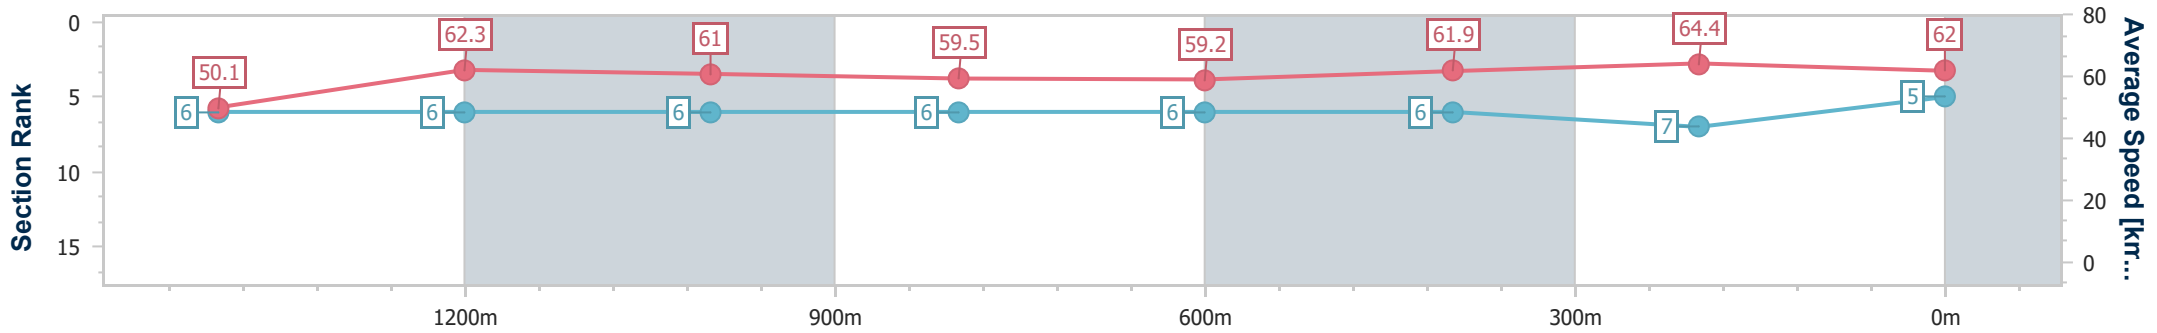

Doomben QLD Professional
Race 6: NUTURF Class 2 Handicap - 1640m

08 December 2023 - 17:11

Track Rating: Good 4, Weather: Fine, Rail Position: +7m Entire

BRISBANE
RACING CLUB

Section	Overall	1400m	1200m	1000m	800m	600m	400m	200m
Section Times	1:39.48 [5] (0:17.18)	1:22.30 [6] (0:11.66)	1:10.64 [6] (0:11.79)	0:58.85 [6] (0:12.18)	0:46.67 [6] (0:12.20)	0:34.47 [6] (0:11.64)	0:22.83 [6] (0:11.21)	0:11.62 [7] (0:11.62)
Average Speed [km/h]	50.1	62.3	61.0	59.5	59.2	61.9	64.4	62.0
Top Speed [km/h]	62.4	64.3	61.8	61.0	60.5	63.5	65.6	64.3
Avg. Dist. to Rail [m]	1.7	1.2	2.1	2.3	0.8	0.2	2.4	2.8
Avg. Stride Freq. [Hz]	2.2	2.2	2.2	2.2	2.2	2.3	2.3	2.2
Avg. Stride Length [m]	6.4	7.8	7.7	7.6	7.6	7.6	7.7	7.7

- [] Ranking at each section and finish
- .-.- No data available at this section
- NA No data available

Horse/Jockey Name	Spill The Secret
Final Rank	6
Fastest Section Time (Section)	0:11.27 (400m)
Top Speed [km/h] (Section)	64.6 (Overall)
Race State	Finished