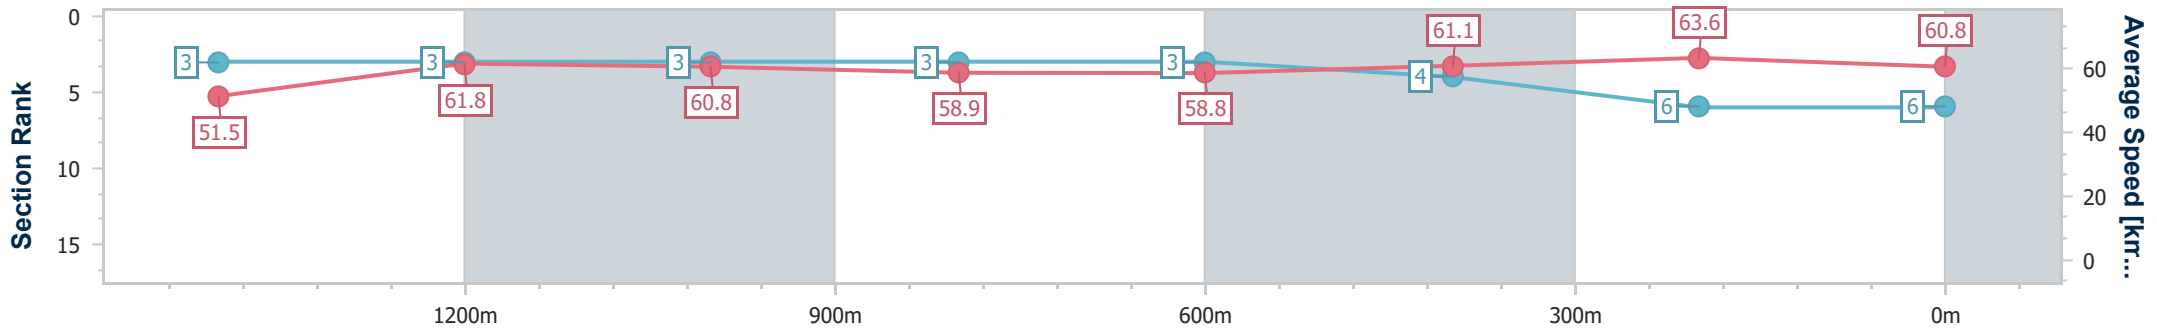

Doomben QLD Professional

Race 6: NUTURF Class 2 Handicap - 1640m

08 December 2023 - 17:11

Track Rating: Good 4, Weather: Fine, Rail Position: +7m Entire

BRISBANE RACING CLUB

Section	Overall	1400m	1200m	1000m	800m	600m	400m	200m
Section Times	1:39.55 [6] (0:16.80)	1:22.75 [3] (0:11.58)	1:11.17 [3] (0:11.81)	0:59.36 [3] (0:12.26)	0:47.10 [3] (0:12.24)	0:34.86 [3] (0:11.73)	0:23.13 [4] (0:11.27)	0:11.86 [6] (0:11.86)
Average Speed [km/h]	51.5	61.8	60.8	58.9	58.8	61.1	63.6	60.8
Top Speed [km/h]	64.6	64.4	61.8	60.9	59.8	62.3	64.6	63.8
Avg. Dist. to Rail [m]	1.4	0.8	0.3	0.6	0.2	0.6	1.2	0.9
Avg. Stride Freq. [Hz]	2.2	2.2	2.2	2.1	2.2	2.3	2.3	2.2
Avg. Stride Length [m]	6.5	7.9	7.8	7.6	7.6	7.5	7.6	7.6