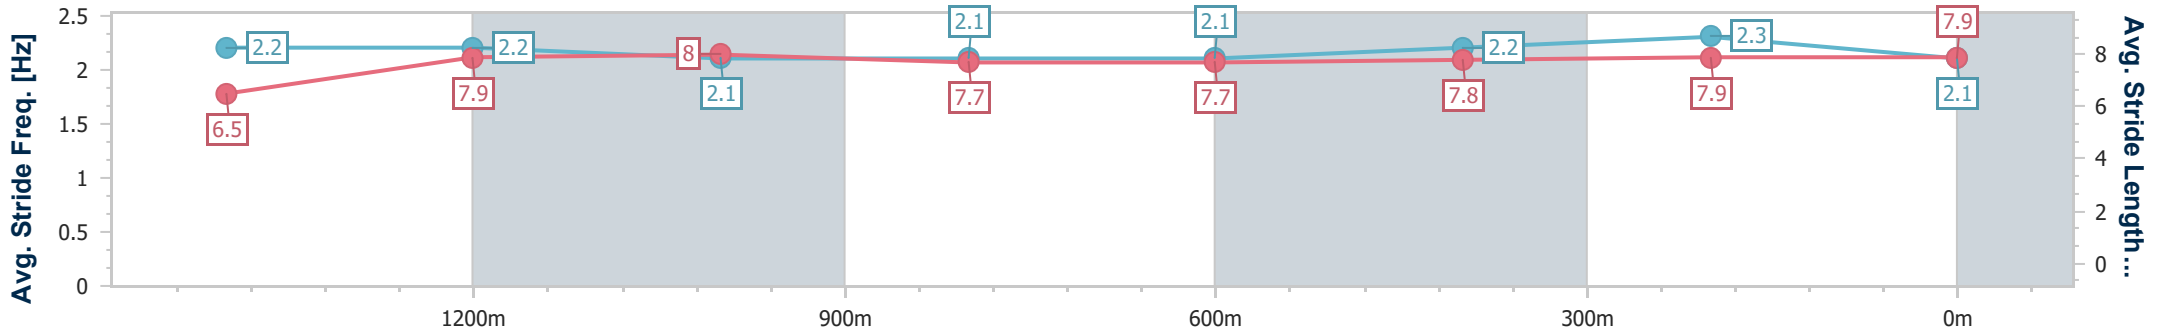

Doomben QLD Professional

Race 6: NUTURF Class 2 Handicap - 1640m

08 December 2023 - 17:11

Track Rating: Good 4, Weather: Fine, Rail Position: +7m Entire

BRISBANE RACING CLUB

Section	Overall	1400m	1200m	1000m	800m	600m	400m	200m
Section Times	1:39.33 [4] (0:16.94)	1:22.39 [4] (0:11.57)	1:10.82 [4] (0:11.76)	0:59.06 [4] (0:12.22)	0:46.84 [4] (0:12.25)	0:34.59 [4] (0:11.63)	0:22.96 [3] (0:11.17)	0:11.79 [3] (0:11.79)
Average Speed [km/h]	50.9	62.2	61.2	59.1	59.0	62.1	64.3	61.1
Top Speed [km/h]	63.1	63.4	62.4	60.5	60.0	63.2	65.5	64.3
Avg. Dist. to Rail [m]	3.1	0.2	0.5	1.1	0.9	0.3	0.3	0.3
Avg. Stride Freq. [Hz]	2.2	2.2	2.1	2.1	2.1	2.2	2.3	2.1
Avg. Stride Length [m]	6.5	7.9	8.0	7.7	7.7	7.8	7.9	7.9