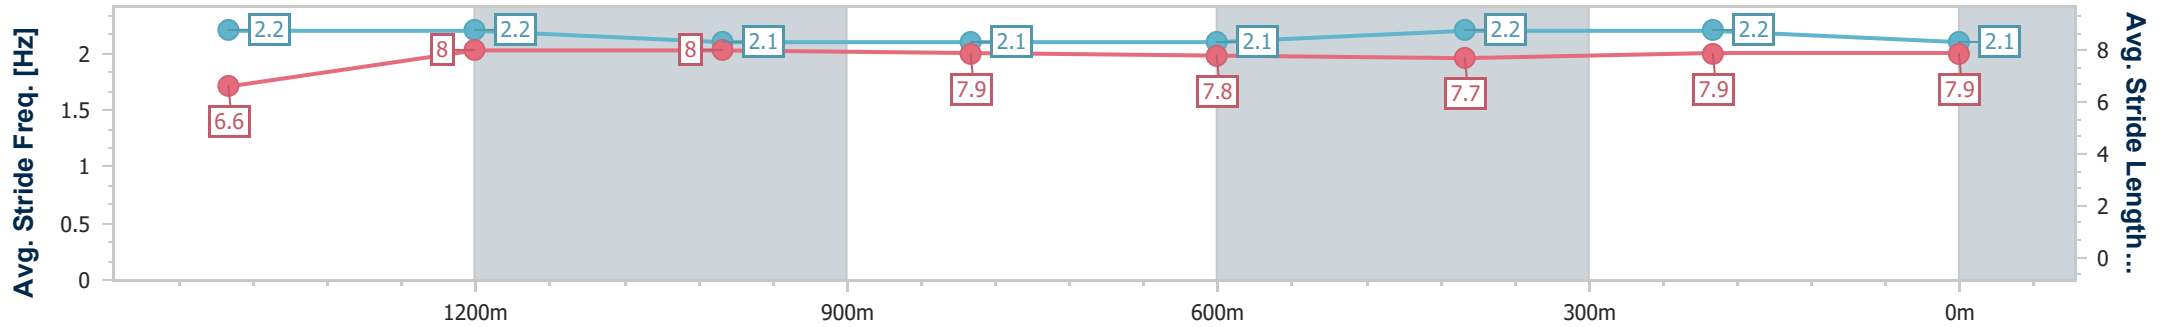

Doomben QLD Professional

Race 6: NUTURF Class 2 Handicap - 1640m

08 December 2023 - 17:11

Track Rating: Good 4, Weather: Fine, Rail Position: +7m Entire

BRISBANE RACING CLUB

Section	Overall	1400m	1200m	1000m	800m	600m	400m	200m
Section Times	1:39.19 [3] (0:16.68)	1:22.51 [2] (0:11.50)	1:11.01 [2] (0:11.84)	0:59.17 [2] (0:12.24)	0:46.93 [2] (0:12.22)	0:34.71 [1] (0:11.71)	0:23.00 [1] (0:11.23)	0:11.77 [1] (0:11.77)
Average Speed [km/h]	51.8	62.0	60.9	59.3	59.0	61.7	63.8	61.2
Top Speed [km/h]	64.0	63.9	61.3	60.2	60.2	62.2	65.1	63.4
Avg. Dist. to Rail [m]	2.1	1.1	1.1	1.3	1.0	0.4	0.6	1.2
Avg. Stride Freq. [Hz]	2.2	2.2	2.1	2.1	2.1	2.2	2.2	2.1
Avg. Stride Length [m]	6.6	8.0	8.0	7.9	7.8	7.7	7.9	7.9