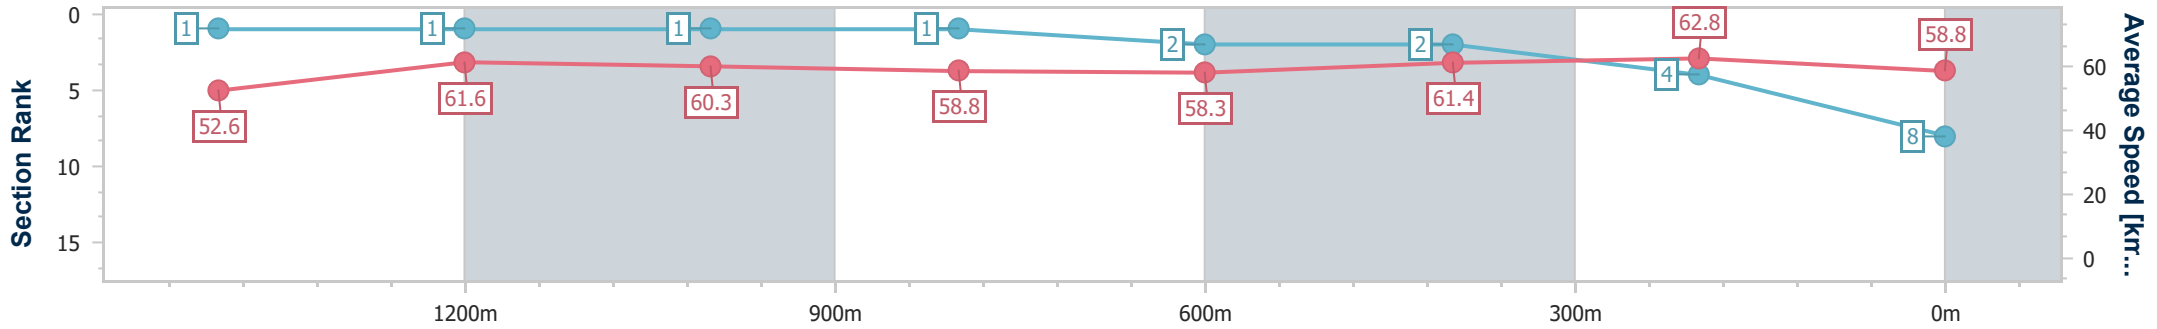

Doomben QLD Professional
Race 6: NUTURF Class 2 Handicap - 1640m

08 December 2023 - 17:11

Track Rating: Good 4, Weather: Fine, Rail Position: +7m Entire

BRISBANE
RACING CLUB

Section	Overall	1400m	1200m	1000m	800m	600m	400m	200m
Section Times	1:39.86 [8] (0:16.42)	1:23.44 [1] (0:11.55)	1:11.89 [1] (0:11.93)	0:59.96 [1] (0:12.27)	0:47.69 [1] (0:12.33)	0:35.36 [2] (0:11.71)	0:23.65 [2] (0:11.41)	0:12.24 [4] (0:12.24)
Average Speed [km/h]	52.6	61.6	60.3	58.8	58.3	61.4	62.8	58.8
Top Speed [km/h]	64.7	64.2	61.7	60.3	60.4	62.4	64.4	62.8
Avg. Dist. to Rail [m]	4.5	1.9	0.3	0.5	0.4	0.7	1.8	2.1
Avg. Stride Freq. [Hz]	2.3	2.3	2.2	2.2	2.3	2.3	2.3	2.2
Avg. Stride Length [m]	6.4	7.4	7.7	7.4	7.2	7.4	7.6	7.5

- [] Ranking at each section and finish
- .-.- No data available at this section
- NA No data available