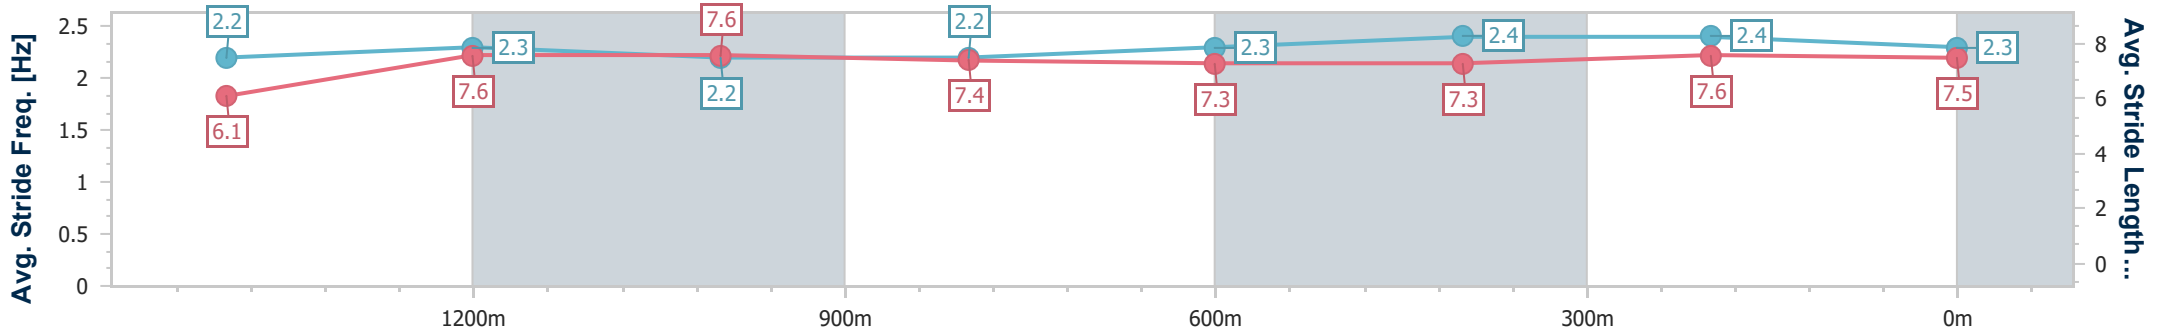

Doomben QLD Professional

Race 6: NUTURF Class 2 Handicap - 1640m

08 December 2023 - 17:11

Track Rating: Good 4, Weather: Fine, Rail Position: +7m Entire

BRISBANE RACING CLUB

Section	Overall	1400m	1200m	1000m	800m	600m	400m	200m
Section Times	1:39.14 [2] (0:17.74)	1:21.40 [8] (0:11.50)	1:09.90 [8] (0:11.74)	0:58.16 [8] (0:12.07)	0:46.09 [8] (0:12.14)	0:33.95 [8] (0:11.52)	0:22.43 [7] (0:10.92)	0:11.51 [5]
Average Speed [km/h]	48.7	62.3	61.3	59.7	59.6	62.4	66.6	62.4
Top Speed [km/h]	62.1	62.9	62.1	61.1	60.0	65.6	67.0	65.7
Avg. Dist. to Rail [m]	2.3	1.1	0.4	0.6	0.8	0.5	3.4	1.2
Avg. Stride Freq. [Hz]	2.2	2.3	2.2	2.2	2.3	2.4	2.4	2.3
Avg. Stride Length [m]	6.1	7.6	7.6	7.4	7.3	7.3	7.6	7.5