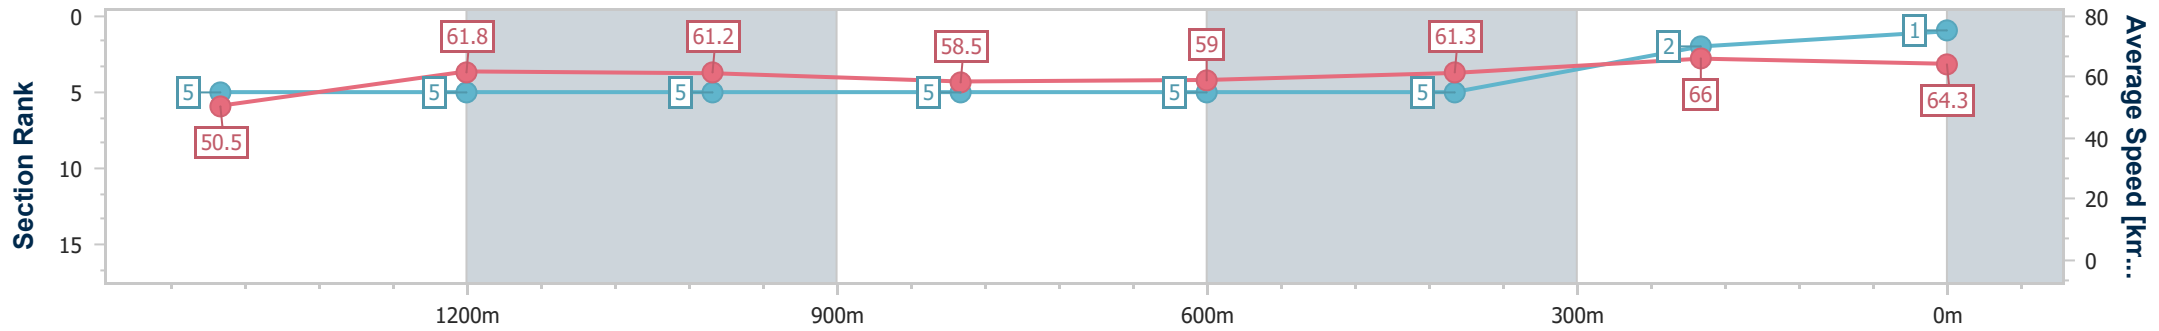

Doomben QLD Professional
Race 6: NUTURF Class 2 Handicap - 1640m

08 December 2023 - 17:11

Track Rating: Good 4, Weather: Fine, Rail Position: +7m Entire

BRISBANE RACING CLUB

Section	Overall	1400m	1200m	1000m	800m	600m	400m	200m
Section Times	1:38.73 [1] (0:17.09)	1:21.64 [5] (0:11.58)	1:10.06 [5] (0:11.79)	0:58.27 [5] (0:12.28)	0:45.99 [5] (0:12.20)	0:33.79 [5] (0:11.69)	0:22.10 [5] (0:10.91)	0:11.19 [2] (0:11.19)
Average Speed [km/h]	50.5	61.8	61.2	58.5	59.0	61.3	66.0	64.3
Top Speed [km/h]	63.3	63.3	62.2	60.3	60.2	63.1	68.0	67.7
Avg. Dist. to Rail [m]	1.3	1.2	0.3	0.5	0.3	0.9	1.8	1.6
Avg. Stride Freq. [Hz]	2.3	2.3	2.3	2.3	2.3	2.4	2.6	2.5
Avg. Stride Length [m]	6.2	7.6	7.5	7.2	7.1	7.1	7.1	7.1