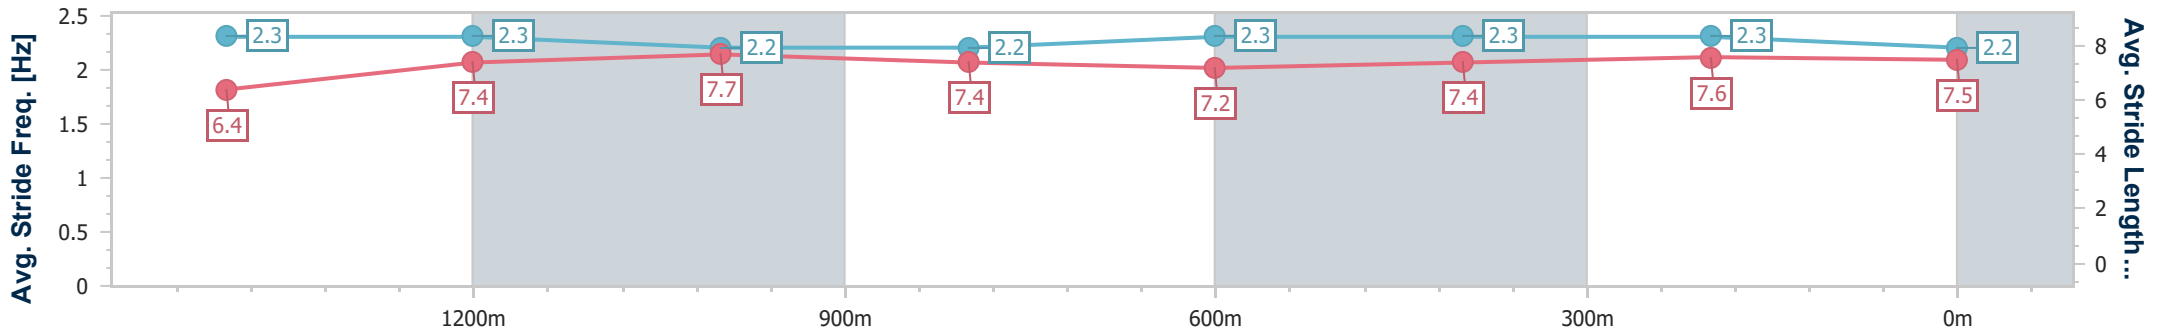

- [] Ranking at each section and finish
- .-.-.- No data available at this section
- NA No data available

Horse/Jockey Name	Jimmy Neutron
Final Rank	8
Fastest Section Time (Section)	0:11.41 (400m)
Top Speed [km/h] (Section)	64.7 (Overall)
Race State	Finished

Doomben QLD Professional
Race 6: NUTURF Class 2 Handicap - 1640m

08 December 2023 - 17:11

Track Rating: Good 4, Weather: Fine, Rail Position: +7m Entire

BRISBANE
RACING CLUB

Section	Overall	1400m	1200m	1000m	800m	600m	400m	200m
Section Times	1:39.86 [8] (0:16.42)	1:23.44 [1] (0:11.55)	1:11.89 [1] (0:11.93)	0:59.96 [1] (0:12.27)	0:47.69 [1] (0:12.33)	0:35.36 [2] (0:11.71)	0:23.65 [2] (0:11.41)	0:12.24 [4] (0:12.24)
Average Speed [km/h]	52.6	61.6	60.3	58.8	58.3	61.4	62.8	58.8
Top Speed [km/h]	64.7	64.2	61.7	60.3	60.4	62.4	64.4	62.8
Avg. Dist. to Rail [m]	4.5	1.9	0.3	0.5	0.4	0.7	1.8	2.1
Avg. Stride Freq. [Hz]	2.3	2.3	2.2	2.2	2.3	2.3	2.3	2.2
Avg. Stride Length [m]	6.4	7.4	7.7	7.4	7.2	7.4	7.6	7.5

- [] Ranking at each section and finish
- .-.- No data available at this section
- NA No data available