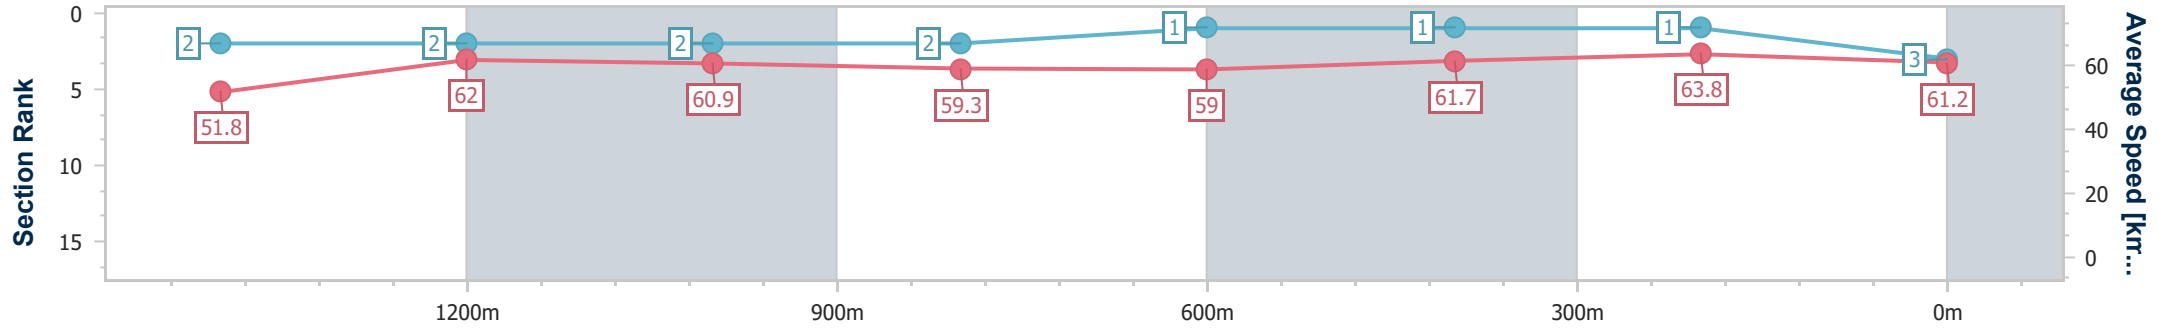

Doomben QLD Professional

Race 6: NUTURF Class 2 Handicap - 1640m

08 December 2023 - 17:11

Track Rating: Good 4, Weather: Fine, Rail Position: +7m Entire

BRISBANE RACING CLUB

Section	Overall	1400m	1200m	1000m	800m	600m	400m	200m
Section Times	1:39.19 [3] (0:16.68)	1:22.51 [2] (0:11.50)	1:11.01 [2] (0:11.84)	0:59.17 [2] (0:12.24)	0:46.93 [2] (0:12.22)	0:34.71 [1] (0:11.71)	0:23.00 [1] (0:11.23)	0:11.77 [1] (0:11.77)
Average Speed [km/h]	51.8	62.0	60.9	59.3	59.0	61.7	63.8	61.2
Top Speed [km/h]	64.0	63.9	61.3	60.2	60.2	62.2	65.1	63.4
Avg. Dist. to Rail [m]	2.1	1.1	1.1	1.3	1.0	0.4	0.6	1.2
Avg. Stride Freq. [Hz]	2.2	2.2	2.1	2.1	2.1	2.2	2.2	2.1
Avg. Stride Length [m]	6.6	8.0	8.0	7.9	7.8	7.7	7.9	7.9