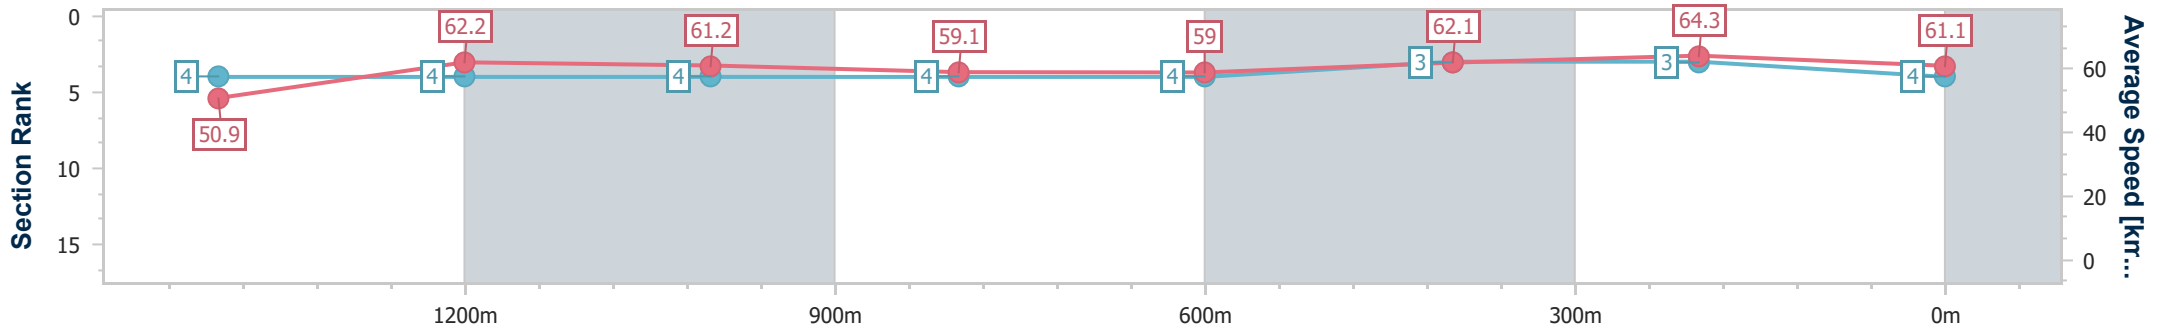

Doomben QLD Professional

Race 6: NUTURF Class 2 Handicap - 1640m

08 December 2023 - 17:11

Track Rating: Good 4, Weather: Fine, Rail Position: +7m Entire

BRISBANE RACING CLUB

Section	Overall	1400m	1200m	1000m	800m	600m	400m	200m
Section Times	1:39.33 [4] (0:16.94)	1:22.39 [4] (0:11.57)	1:10.82 [4] (0:11.76)	0:59.06 [4] (0:12.22)	0:46.84 [4] (0:12.25)	0:34.59 [4] (0:11.63)	0:22.96 [3] (0:11.17)	0:11.79 [3] (0:11.79)
Average Speed [km/h]	50.9	62.2	61.2	59.1	59.0	62.1	64.3	61.1
Top Speed [km/h]	63.1	63.4	62.4	60.5	60.0	63.2	65.5	64.3
Avg. Dist. to Rail [m]	3.1	0.2	0.5	1.1	0.9	0.3	0.3	0.3
Avg. Stride Freq. [Hz]	2.2	2.2	2.1	2.1	2.1	2.2	2.3	2.1
Avg. Stride Length [m]	6.5	7.9	8.0	7.7	7.7	7.8	7.9	7.9