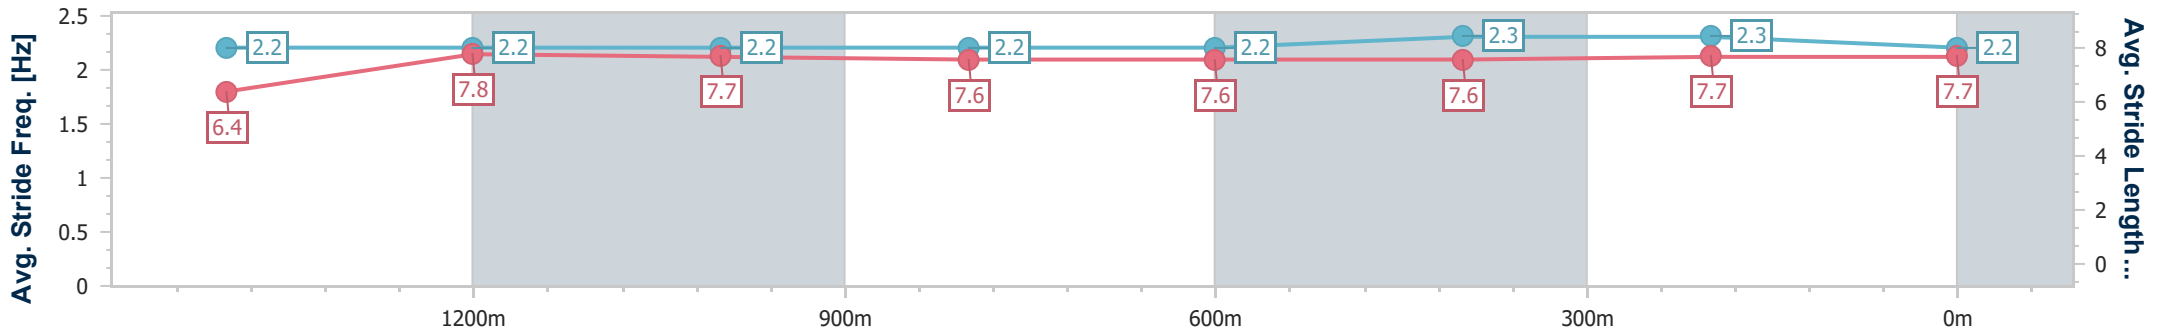

Doomben QLD Professional
Race 6: NUTURF Class 2 Handicap - 1640m

08 December 2023 - 17:11

Track Rating: Good 4, Weather: Fine, Rail Position: +7m Entire

BRISBANE
RACING CLUB

Section	Overall	1400m	1200m	1000m	800m	600m	400m	200m
Section Times	1:39.48 [5] (0:17.18)	1:22.30 [6] (0:11.66)	1:10.64 [6] (0:11.79)	0:58.85 [6] (0:12.18)	0:46.67 [6] (0:12.20)	0:34.47 [6] (0:11.64)	0:22.83 [6] (0:11.21)	0:11.62 [7] (0:11.62)
Average Speed [km/h]	50.1	62.3	61.0	59.5	59.2	61.9	64.4	62.0
Top Speed [km/h]	62.4	64.3	61.8	61.0	60.5	63.5	65.6	64.3
Avg. Dist. to Rail [m]	1.7	1.2	2.1	2.3	0.8	0.2	2.4	2.8
Avg. Stride Freq. [Hz]	2.2	2.2	2.2	2.2	2.2	2.3	2.3	2.2
Avg. Stride Length [m]	6.4	7.8	7.7	7.6	7.6	7.6	7.7	7.7

- [] Ranking at each section and finish
- .-.- No data available at this section
- NA No data available

Horse/Jockey Name	Spill The Secret
Final Rank	6
Fastest Section Time (Section)	0:11.27 (400m)
Top Speed [km/h] (Section)	64.6 (Overall)
Race State	Finished