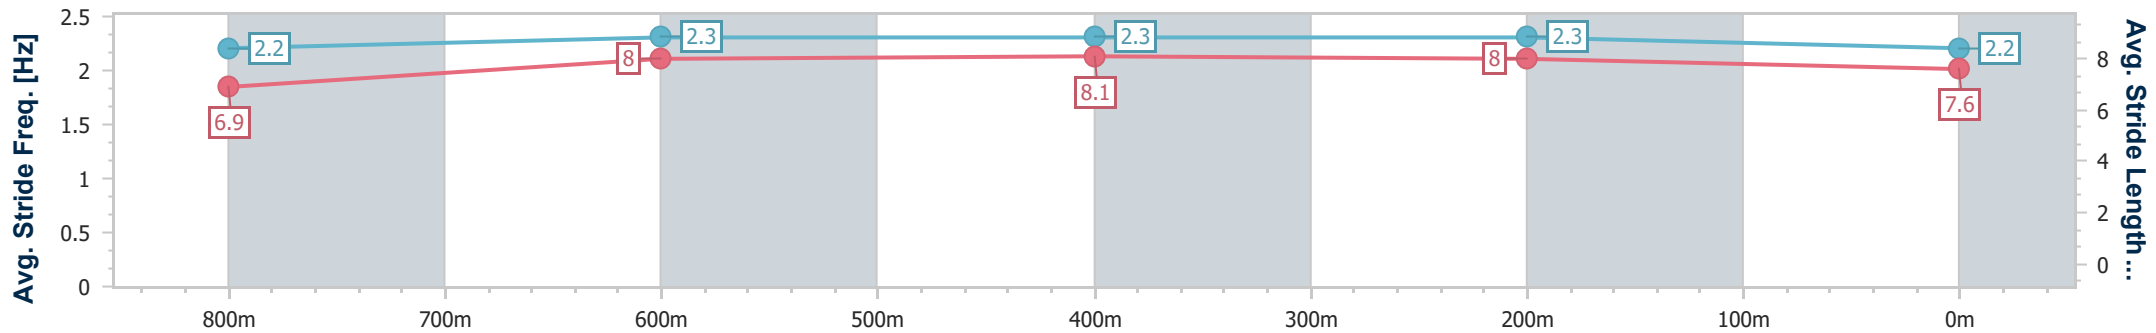

Sunshine Coast QLD Professional

Race 5: Luxe Commercial 0 - 58 Handicap - 1000m

03 December 2023 - 16:04

Track Rating: Soft 6, Weather: Scattered Clouds, Rail Position: +5m Entire

Section	Overall	800m	600m	400m	200m
Section Times	0:57.96 [2] (0:12.96)	0:45.00 [6] (0:11.21)	0:33.79 [7] (0:11.27)	0:22.52 [6] (0:10.86)	0:11.66 [5] (0:11.66)
Average Speed [km/h]	55.6	66.1	66.7	66.4	61.7
Top Speed [km/h]	67.1	68.3	68.4	67.1	64.4
Avg. Dist. to Rail [m]	9.9	7.8	7.0	10.1	10.1
Avg. Stride Freq. [Hz]	2.2	2.3	2.3	2.3	2.2
Avg. Stride Length [m]	6.9	8.0	8.1	8.0	7.6