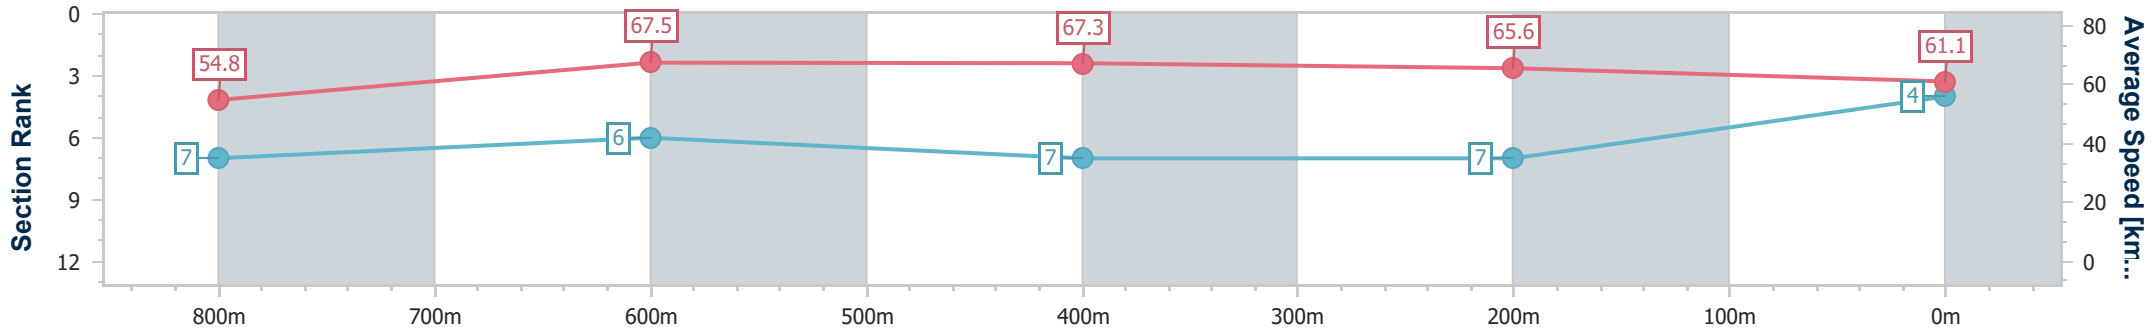

Sunshine Coast QLD Professional

Race 5: Luxe Commercial 0 - 58 Handicap - 1000m

03 December 2023 - 16:04

Track Rating: Soft 6, Weather: Scattered Clouds, Rail Position: +5m Entire

Section	Overall	800m	600m	400m	200m
Section Times	0:58.24 [4] (0:13.15)	0:45.09 [7] (0:11.01)	0:34.08 [6] (0:11.28)	0:22.80 [7] (0:10.97)	0:11.83 [7] (0:11.83)
Average Speed [km/h]	54.8	67.5	67.3	65.6	61.1
Top Speed [km/h]	67.7	69.3	68.6	66.7	65.5
Avg. Dist. to Rail [m]	10.6	7.9	9.1	13.0	12.8
Avg. Stride Freq. [Hz]	2.3	2.5	2.5	2.5	2.4
Avg. Stride Length [m]	6.4	7.5	7.4	7.3	7.1

- [] Ranking at each section and finish
- .-.- No data available at this section
- NA No data available

Horse/Jockey Name	Top Bird
Final Rank	5
Fastest Section Time (Section)	0:10.98 (400m)
Top Speed [km/h] (Section)	68.7 (800m)
Race State	Finished