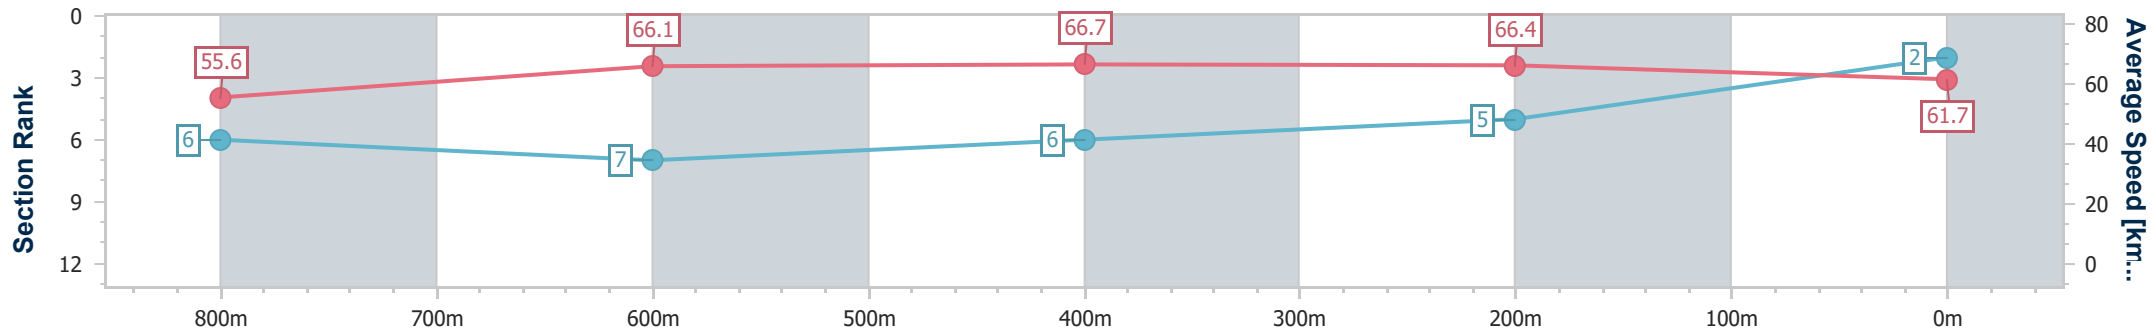

Sunshine Coast QLD Professional

Race 5: Luxe Commercial 0 - 58 Handicap - 1000m

03 December 2023 - 16:04

Track Rating: Soft 6, Weather: Scattered Clouds, Rail Position: +5m Entire

Section	Overall	800m	600m	400m	200m
Section Times	0:57.96 [2] (0:12.96)	0:45.00 [6] (0:11.21)	0:33.79 [7] (0:11.27)	0:22.52 [6] (0:10.86)	0:11.66 [5] (0:11.66)
Average Speed [km/h]	55.6	66.1	66.7	66.4	61.7
Top Speed [km/h]	67.1	68.3	68.4	67.1	64.4
Avg. Dist. to Rail [m]	9.9	7.8	7.0	10.1	10.1
Avg. Stride Freq. [Hz]	2.2	2.3	2.3	2.3	2.2
Avg. Stride Length [m]	6.9	8.0	8.1	8.0	7.6