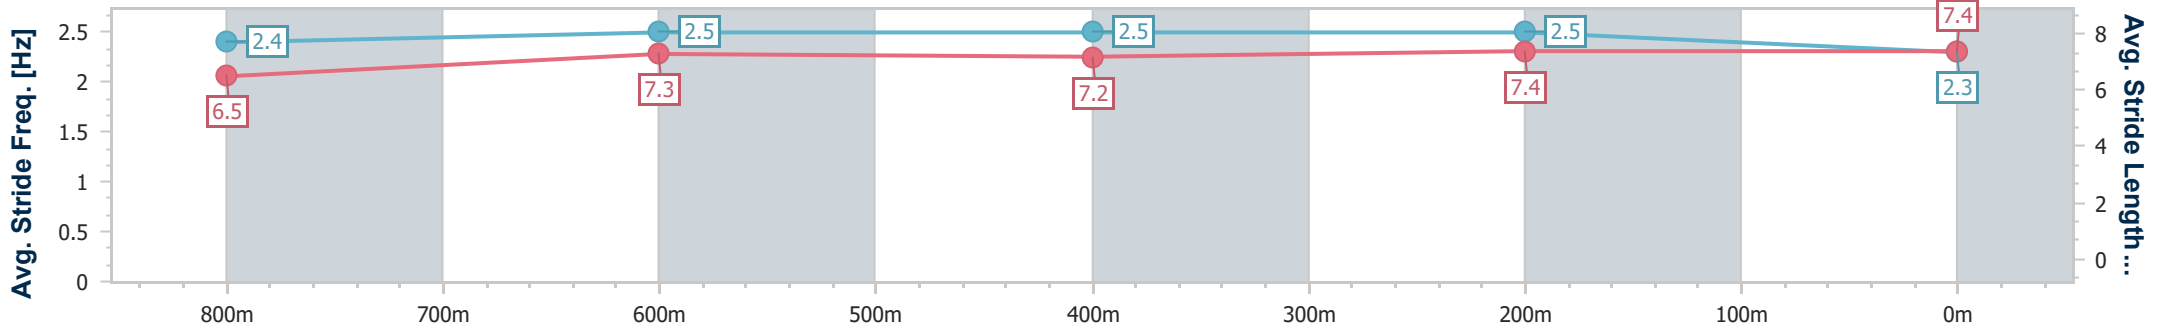

03 December 2023 - 16:04

Track Rating: Soft 6, Weather: Scattered Clouds, Rail Position: +5m Entire

Section	Overall	800m	600m	400m	200m
Section Times	0:57.90 [1] (0:12.63)	0:45.27 [3] (0:10.97)	0:34.30 [3] (0:11.47)	0:22.83 [3] (0:10.97)	0:11.86 [2] (0:11.86)
Average Speed [km/h]	57.0	67.3	64.9	65.6	60.7
Top Speed [km/h]	66.8	69.6	65.9	67.3	64.1
Avg. Dist. to Rail [m]	11.6	6.4	5.9	9.3	8.5
Avg. Stride Freq. [Hz]	2.4	2.5	2.5	2.5	2.3
Avg. Stride Length [m]	6.5	7.3	7.2	7.4	7.4