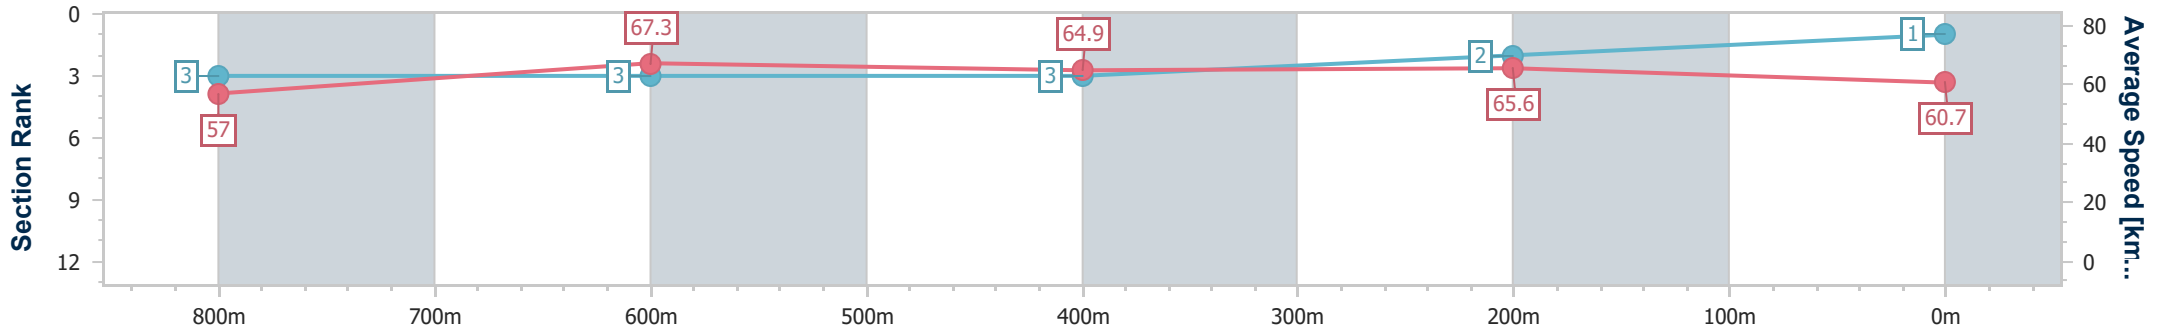

03 December 2023 - 16:04

Track Rating: Soft 6, Weather: Scattered Clouds, Rail Position: +5m Entire

Section	Overall	800m	600m	400m	200m
Section Times	0:57.90 [1] (0:12.63)	0:45.27 [3] (0:10.97)	0:34.30 [3] (0:11.47)	0:22.83 [3] (0:10.97)	0:11.86 [2] (0:11.86)
Average Speed [km/h]	57.0	67.3	64.9	65.6	60.7
Top Speed [km/h]	66.8	69.6	65.9	67.3	64.1
Avg. Dist. to Rail [m]	11.6	6.4	5.9	9.3	8.5
Avg. Stride Freq. [Hz]	2.4	2.5	2.5	2.5	2.3
Avg. Stride Length [m]	6.5	7.3	7.2	7.4	7.4