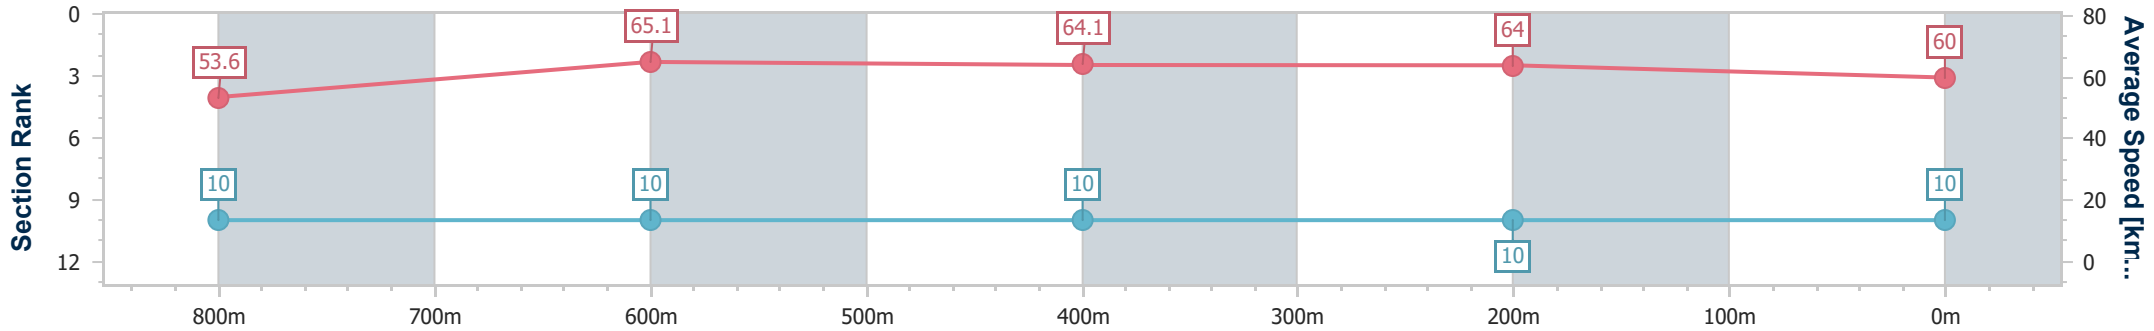

- [] Ranking at each section and finish
- .-.- No data available at this section
- NA No data available

Horse/Jockey Name	Double Quick
Final Rank	10
Fastest Section Time (Section)	0:11.28 (400m)
Top Speed [km/h] (Section)	66.4 (800m)
Race State	Finished

Sunshine Coast QLD Professional

Race 5: Luxe Commercial 0 - 58 Handicap - 1000m

03 December 2023 - 16:04

Track Rating: Soft 6, Weather: Scattered Clouds, Rail Position: +5m Entire

Section	Overall	800m	600m	400m	200m
Section Times	0:59.55 [10] (0:13.41)	0:46.14 [10] (0:11.32)	0:34.82 [10] (0:11.53)	0:23.29 [10] (0:11.28)	0:12.01 [10] (0:12.01)
Average Speed [km/h]	53.6	65.1	64.1	64.0	60.0
Top Speed [km/h]	66.2	66.4	65.3	65.6	62.6
Avg. Dist. to Rail [m]	8.8	6.4	4.4	10.0	10.0
Avg. Stride Freq. [Hz]	2.3	2.5	2.4	2.4	2.4
Avg. Stride Length [m]	6.4	7.3	7.3	7.3	7.0

- [] Ranking at each section and finish
- .-.- No data available at this section
- NA No data available