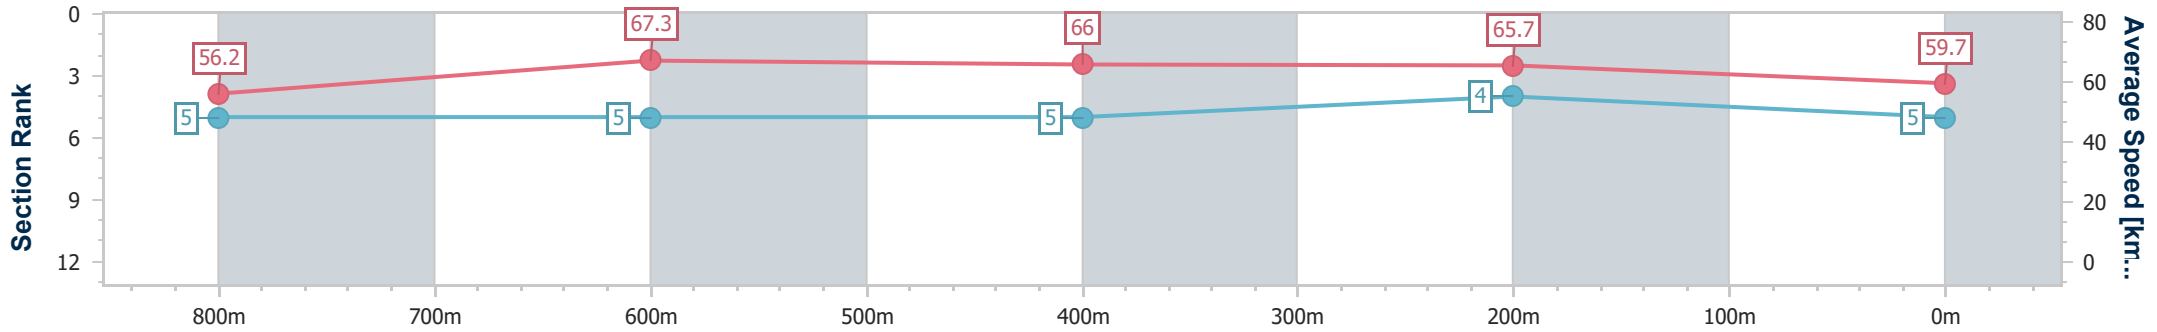

Sunshine Coast QLD Professional

Race 5: Luxe Commercial 0 - 58 Handicap - 1000m

03 December 2023 - 16:04

Track Rating: Soft 6, Weather: Scattered Clouds, Rail Position: +5m Entire

Section	Overall	800m	600m	400m	200m
Section Times	0:58.28 [5] (0:12.83)	0:45.45 [5] (0:11.00)	0:34.45 [5] (0:11.43)	0:23.02 [5] (0:10.98)	0:12.04 [4] (0:12.04)
Average Speed [km/h]	56.2	67.3	66.0	65.7	59.7
Top Speed [km/h]	67.1	68.7	67.7	66.6	63.5
Avg. Dist. to Rail [m]	13.1	7.8	7.8	11.1	11.3
Avg. Stride Freq. [Hz]	2.3	2.6	2.5	2.5	2.5
Avg. Stride Length [m]	6.6	7.3	7.2	7.3	6.8

- [] Ranking at each section and finish
- .-.-.- No data available at this section
- NA No data available

Horse/Jockey Name	Maiori
Final Rank	6
Fastest Section Time (Section)	0:10.85 (800m)
Top Speed [km/h] (Section)	70.6 (800m)
Race State	Finished