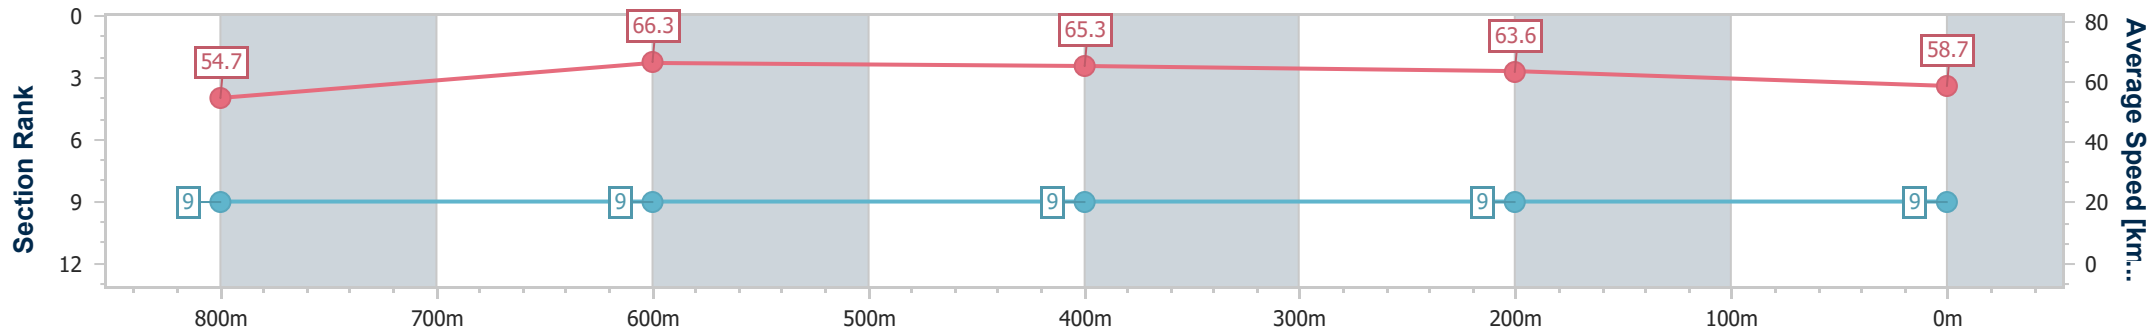

- [] Ranking at each section and finish
- .-.- No data available at this section
- NA No data available

Horse/Jockey Name	Arquera
Final Rank	9
Fastest Section Time (Section)	0:11.13 (800m)
Top Speed [km/h] (Section)	67.7 (800m)
Race State	Finished

Sunshine Coast QLD Professional

Race 5: Luxe Commercial 0 - 58 Handicap - 1000m

03 December 2023 - 16:04

Track Rating: Soft 6, Weather: Scattered Clouds, Rail Position: +5m Entire

Section	Overall	800m	600m	400m	200m
Section Times	0:59.38 [9] (0:13.24)	0:46.14 [9] (0:11.13)	0:35.01 [9] (0:11.38)	0:23.63 [9] (0:11.34)	0:12.29 [9] (0:12.29)
Average Speed [km/h]	54.7	66.3	65.3	63.6	58.7
Top Speed [km/h]	66.2	67.7	67.0	64.3	61.6
Avg. Dist. to Rail [m]	14.5	8.1	5.3	6.0	6.5
Avg. Stride Freq. [Hz]	2.4	2.7	2.6	2.6	2.5
Avg. Stride Length [m]	6.2	6.9	6.9	6.8	6.6

- [] Ranking at each section and finish
- .-.- No data available at this section
- NA No data available

Horse/Jockey Name	Double Quick
Final Rank	10
Fastest Section Time (Section)	0:11.28 (400m)
Top Speed [km/h] (Section)	66.4 (800m)
Race State	Finished

Sunshine Coast QLD Professional

Race 5: Luxe Commercial 0 - 58 Handicap - 1000m

03 December 2023 - 16:04

Track Rating: Soft 6, Weather: Scattered Clouds, Rail Position: +5m Entire

Section	Overall	800m	600m	400m	200m
Section Times	0:59.55 [10] (0:13.41)	0:46.14 [10] (0:11.32)	0:34.82 [10] (0:11.53)	0:23.29 [10] (0:11.28)	0:12.01 [10] (0:12.01)
Average Speed [km/h]	53.6	65.1	64.1	64.0	60.0
Top Speed [km/h]	66.2	66.4	65.3	65.6	62.6
Avg. Dist. to Rail [m]	8.8	6.4	4.4	10.0	10.0
Avg. Stride Freq. [Hz]	2.3	2.5	2.4	2.4	2.4
Avg. Stride Length [m]	6.4	7.3	7.3	7.3	7.0