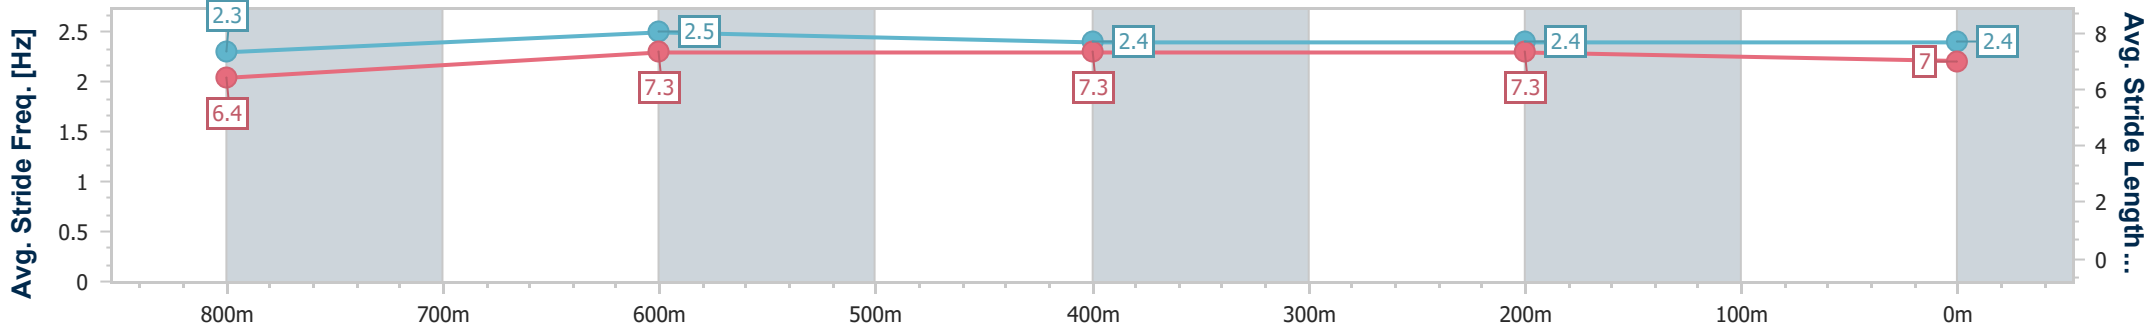

- [] Ranking at each section and finish
- .-.- No data available at this section
- NA No data available

Horse/Jockey Name	Double Quick
Final Rank	10
Fastest Section Time (Section)	0:11.28 (400m)
Top Speed [km/h] (Section)	66.4 (800m)
Race State	Finished

Sunshine Coast QLD Professional

Race 5: Luxe Commercial 0 - 58 Handicap - 1000m

03 December 2023 - 16:04

Track Rating: Soft 6, Weather: Scattered Clouds, Rail Position: +5m Entire

Section	Overall	800m	600m	400m	200m
Section Times	0:59.55 [10] (0:13.41)	0:46.14 [10] (0:11.32)	0:34.82 [10] (0:11.53)	0:23.29 [10] (0:11.28)	0:12.01 [10] (0:12.01)
Average Speed [km/h]	53.6	65.1	64.1	64.0	60.0
Top Speed [km/h]	66.2	66.4	65.3	65.6	62.6
Avg. Dist. to Rail [m]	8.8	6.4	4.4	10.0	10.0
Avg. Stride Freq. [Hz]	2.3	2.5	2.4	2.4	2.4
Avg. Stride Length [m]	6.4	7.3	7.3	7.3	7.0

- [] Ranking at each section and finish
- .-.- No data available at this section
- NA No data available