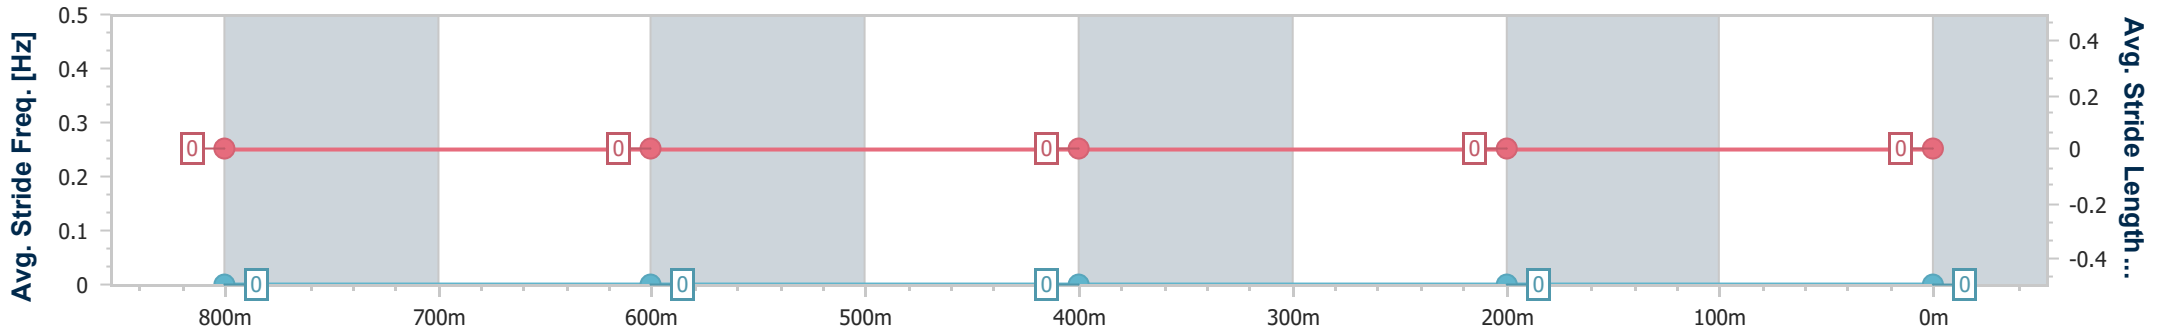

Sunshine Coast QLD Professional

Race 5: Luxe Commercial 0 - 58 Handicap - 1000m

03 December 2023 - 16:04

Track Rating: Soft 6, Weather: Scattered Clouds, Rail Position: +5m Entire

Section	Overall	800m	600m	400m	200m
Section Times	0:58.69 [6] (0:12.44)	0:46.25 [1] (0:10.85)	0:35.40 [1] (0:11.57)	0:23.83 [2] (0:11.15)	0:12.68 [1] (0:12.68)
Average Speed [km/h]	58.1	68.5	65.8	64.5	57.0
Top Speed [km/h]	70.3	70.6	67.1	65.8	62.0
Avg. Dist. to Rail [m]	10.7	9.1	9.3	11.0	9.9
Avg. Stride Freq. [Hz]	--	--	--	--	--
Avg. Stride Length [m]	--	--	--	--	--

- [] Ranking at each section and finish
- No data available at this section
- NA No data available

Horse/Jockey Name	Logan's Blade
Final Rank	7
Fastest Section Time (Section)	0:10.82 (800m)
Top Speed [km/h] (Section)	69.3 (800m)
Race State	Finished