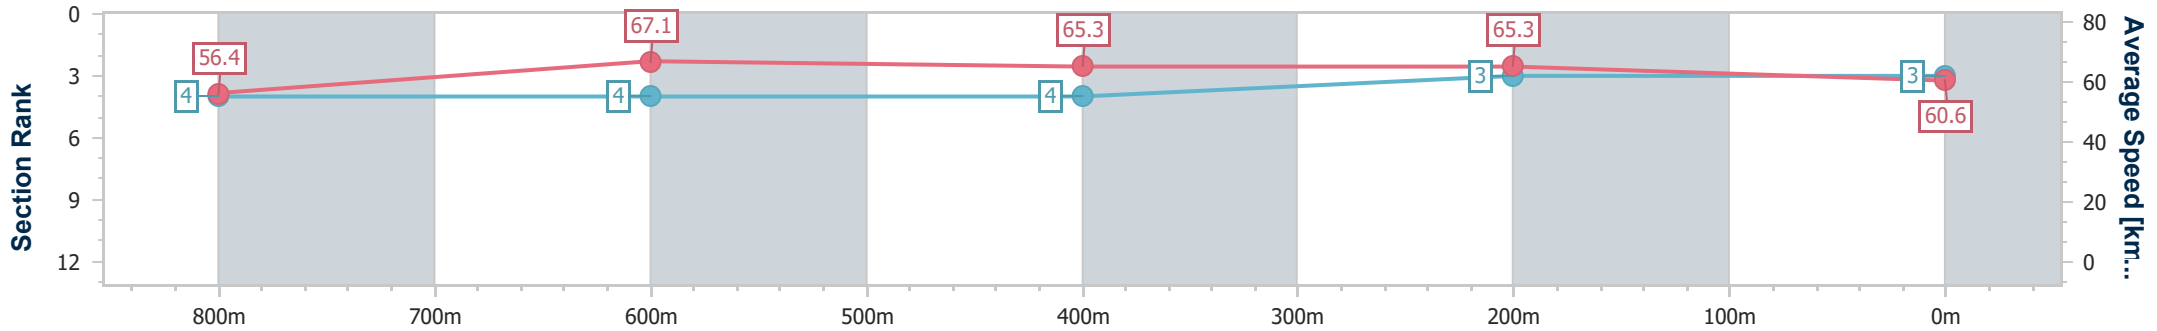

Sunshine Coast QLD Professional

Race 5: Luxe Commercial 0 - 58 Handicap - 1000m

03 December 2023 - 16:04

Track Rating: Soft 6, Weather: Scattered Clouds, Rail Position: +5m Entire

Section	Overall	800m	600m	400m	200m
Section Times	0:58.07 [3] (0:12.77)	0:45.30 [4] (0:10.99)	0:34.31 [4] (0:11.39)	0:22.92 [4] (0:11.04)	0:11.88 [3] (0:11.88)
Average Speed [km/h]	56.4	67.1	65.3	65.3	60.6
Top Speed [km/h]	67.3	68.9	66.2	66.2	62.8
Avg. Dist. to Rail [m]	8.2	6.1	4.8	9.2	8.2
Avg. Stride Freq. [Hz]	2.5	2.6	2.5	2.5	2.4
Avg. Stride Length [m]	6.2	7.3	7.2	7.3	6.9