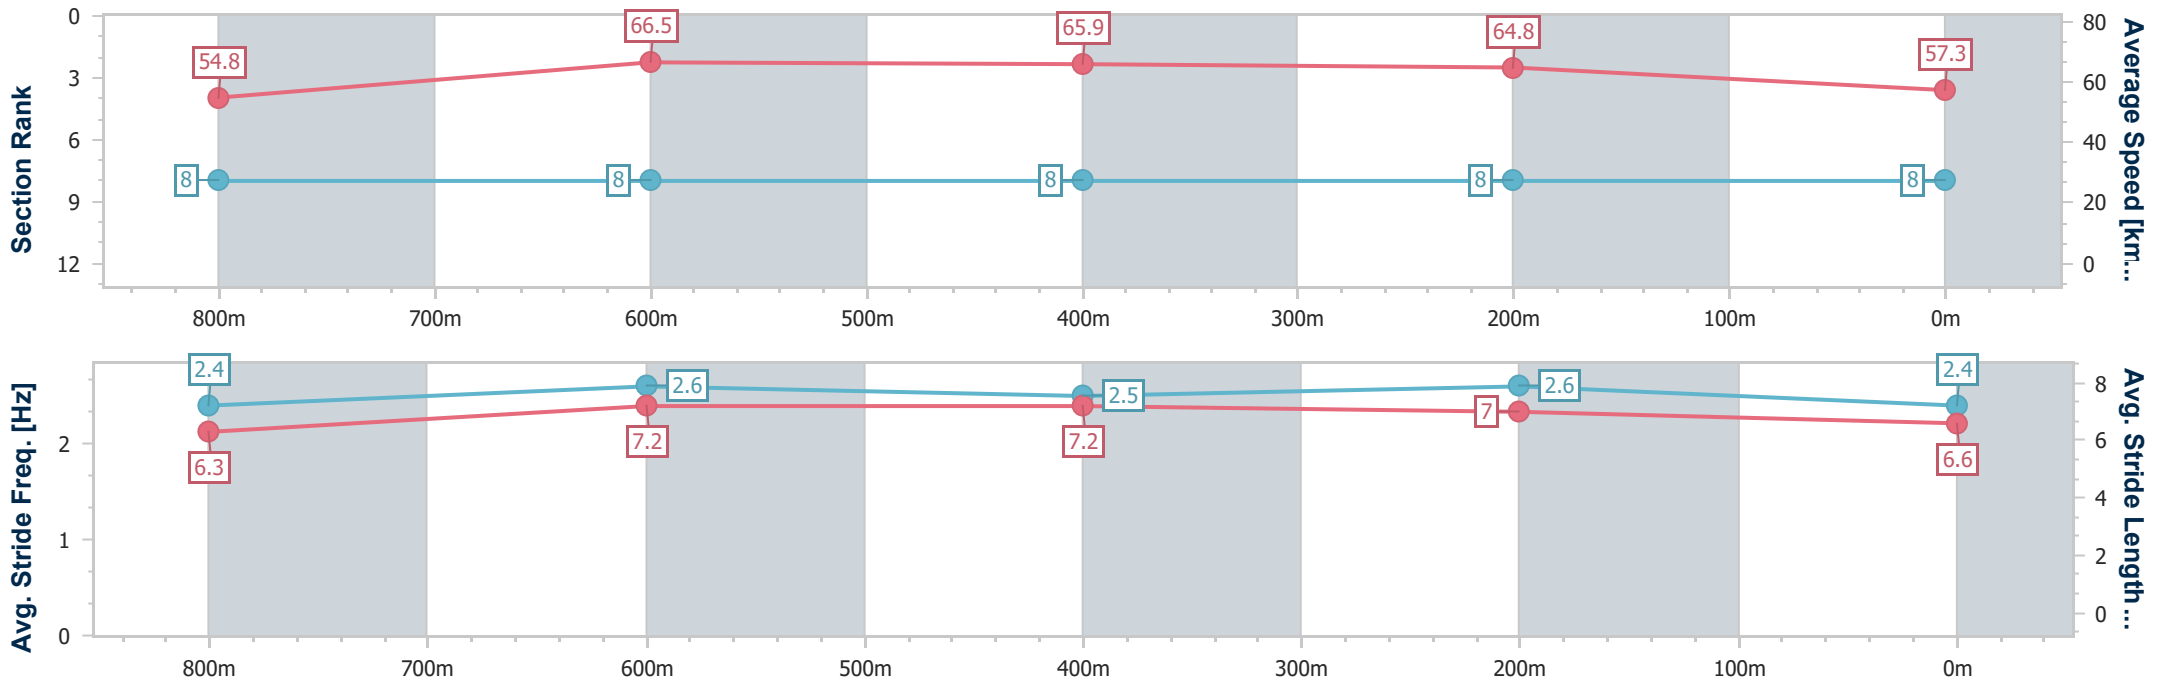

Sunshine Coast QLD Professional

Race 5: Luxe Commercial 0 - 58 Handicap - 1000m

03 December 2023 - 16:04

Track Rating: Soft 6, Weather: Scattered Clouds, Rail Position: +5m Entire

Section	Overall	800m	600m	400m	200m
Section Times	0:59.26 [8] (0:13.18)	0:46.08 [8] (0:11.05)	0:35.03 [8] (0:11.35)	0:23.68 [8] (0:11.14)	0:12.54 [8] (0:12.54)
Average Speed [km/h]	54.8	66.5	65.9	64.8	57.3
Top Speed [km/h]	68.2	68.2	67.8	66.5	62.3
Avg. Dist. to Rail [m]	6.9	5.1	6.6	8.0	4.6
Avg. Stride Freq. [Hz]	2.4	2.6	2.5	2.6	2.4
Avg. Stride Length [m]	6.3	7.2	7.2	7.0	6.6

- [] Ranking at each section and finish
- .-.- No data available at this section
- NA No data available

Horse/Jockey Name	Arquera
Final Rank	9
Fastest Section Time (Section)	0:11.13 (800m)
Top Speed [km/h] (Section)	67.7 (800m)
Race State	Finished