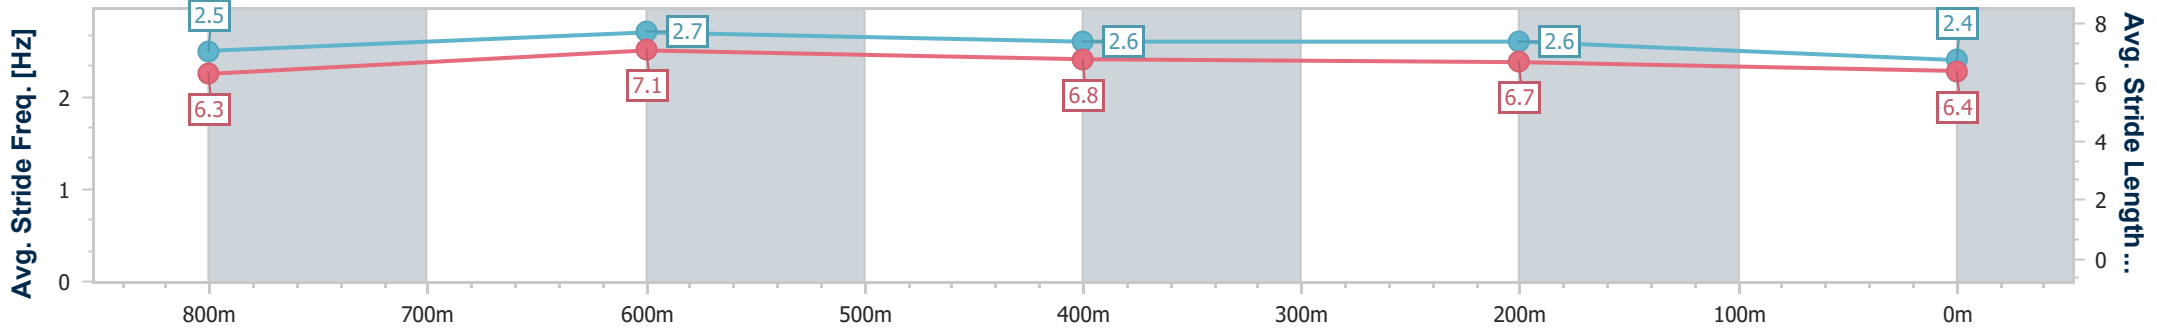

- [] Ranking at each section and finish
- No data available at this section
- NA No data available

Horse/Jockey Name	Logan's Blade
Final Rank	7
Fastest Section Time (Section)	0:10.82 (800m)
Top Speed [km/h] (Section)	69.3 (800m)
Race State	Finished

Sunshine Coast QLD Professional

Race 5: Luxe Commercial 0 - 58 Handicap - 1000m

03 December 2023 - 16:04

Track Rating: Soft 6, Weather: Scattered Clouds, Rail Position: +5m Entire

Section	Overall	800m	600m	400m	200m
Section Times	0:59.13 [7] (0:12.49)	0:46.64 [2] (0:10.82)	0:35.82 [2] (0:11.51)	0:24.31 [1] (0:11.49)	0:12.82 [6] (0:12.82)
Average Speed [km/h]	57.7	67.8	65.2	62.7	56.1
Top Speed [km/h]	67.9	69.3	66.6	65.2	59.6
Avg. Dist. to Rail [m]	9.2	5.1	6.8	9.8	9.0
Avg. Stride Freq. [Hz]	2.5	2.7	2.6	2.6	2.4
Avg. Stride Length [m]	6.3	7.1	6.8	6.7	6.4