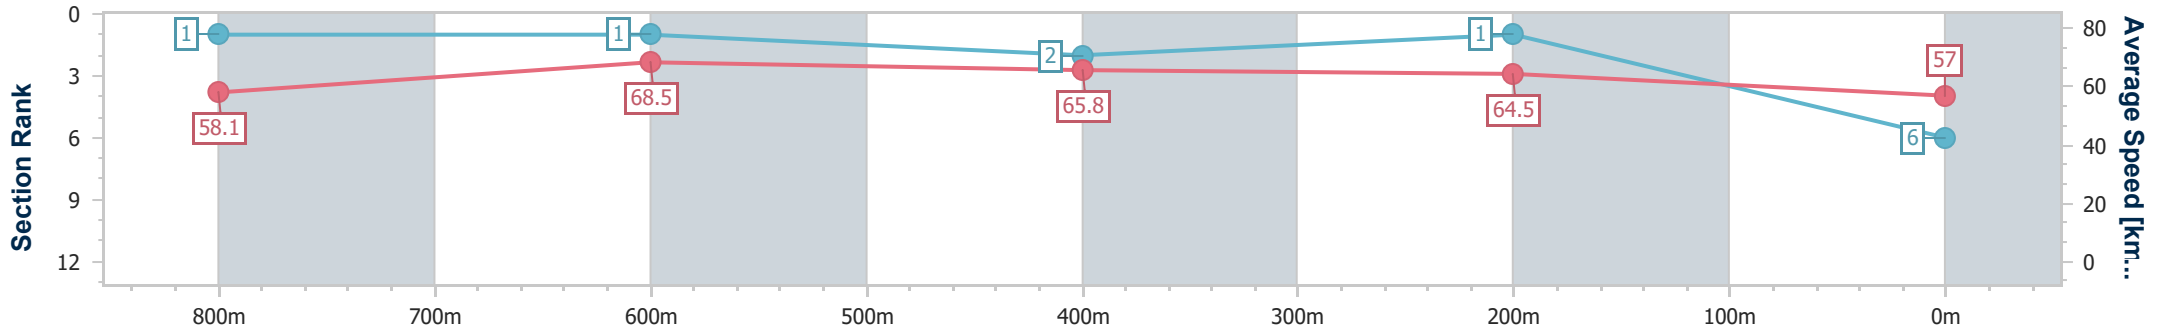

Sunshine Coast QLD Professional

Race 5: Luxe Commercial 0 - 58 Handicap - 1000m

03 December 2023 - 16:04

Track Rating: Soft 6, Weather: Scattered Clouds, Rail Position: +5m Entire

Section	Overall	800m	600m	400m	200m
Section Times	0:58.69 [6] (0:12.44)	0:46.25 [1] (0:10.85)	0:35.40 [1] (0:11.57)	0:23.83 [2] (0:11.15)	0:12.68 [1] (0:12.68)
Average Speed [km/h]	58.1	68.5	65.8	64.5	57.0
Top Speed [km/h]	70.3	70.6	67.1	65.8	62.0
Avg. Dist. to Rail [m]	10.7	9.1	9.3	11.0	9.9
Avg. Stride Freq. [Hz]	--	--	--	--	--
Avg. Stride Length [m]	--	--	--	--	--

- [] Ranking at each section and finish
- No data available at this section
- NA No data available

Horse/Jockey Name	Logan's Blade
Final Rank	7
Fastest Section Time (Section)	0:10.82 (800m)
Top Speed [km/h] (Section)	69.3 (800m)
Race State	Finished