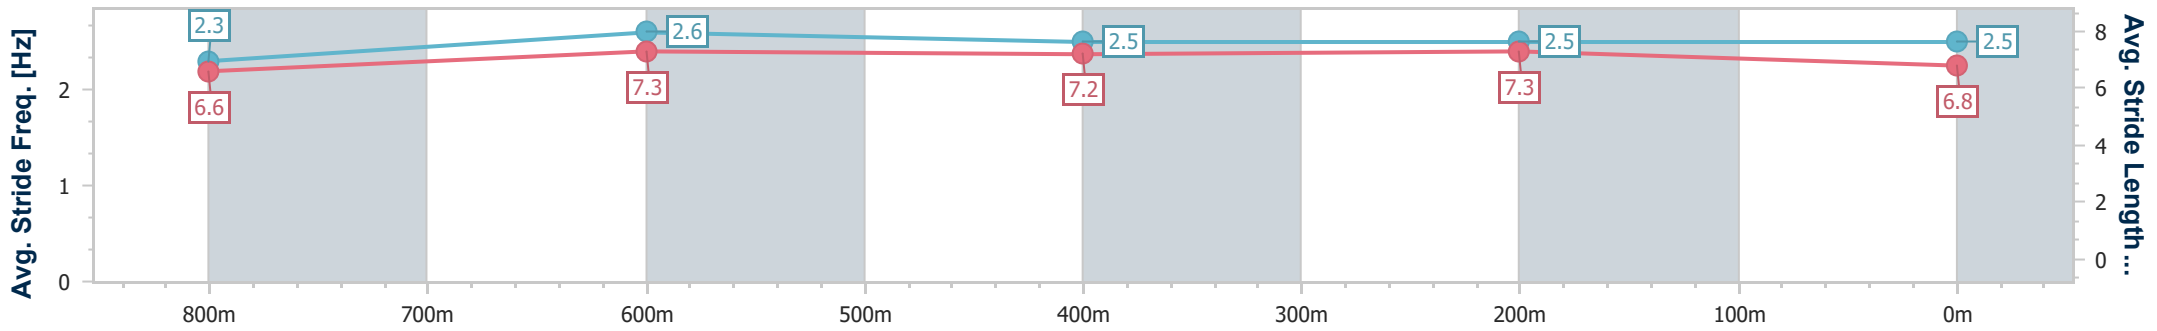

- [] Ranking at each section and finish
- .-.- No data available at this section
- NA No data available

Horse/Jockey Name	Top Bird
Final Rank	5
Fastest Section Time (Section)	0:10.98 (400m)
Top Speed [km/h] (Section)	68.7 (800m)
Race State	Finished

Sunshine Coast QLD Professional

Race 5: Luxe Commercial 0 - 58 Handicap - 1000m

03 December 2023 - 16:04

Track Rating: Soft 6, Weather: Scattered Clouds, Rail Position: +5m Entire

Section	Overall	800m	600m	400m	200m
Section Times	0:58.28 [5] (0:12.83)	0:45.45 [5] (0:11.00)	0:34.45 [5] (0:11.43)	0:23.02 [5] (0:10.98)	0:12.04 [4] (0:12.04)
Average Speed [km/h]	56.2	67.3	66.0	65.7	59.7
Top Speed [km/h]	67.1	68.7	67.7	66.6	63.5
Avg. Dist. to Rail [m]	13.1	7.8	7.8	11.1	11.3
Avg. Stride Freq. [Hz]	2.3	2.6	2.5	2.5	2.5
Avg. Stride Length [m]	6.6	7.3	7.2	7.3	6.8

- [] Ranking at each section and finish
- .-.-.- No data available at this section
- NA No data available

Horse/Jockey Name	Maiori
Final Rank	6
Fastest Section Time (Section)	0:10.85 (800m)
Top Speed [km/h] (Section)	70.6 (800m)
Race State	Finished