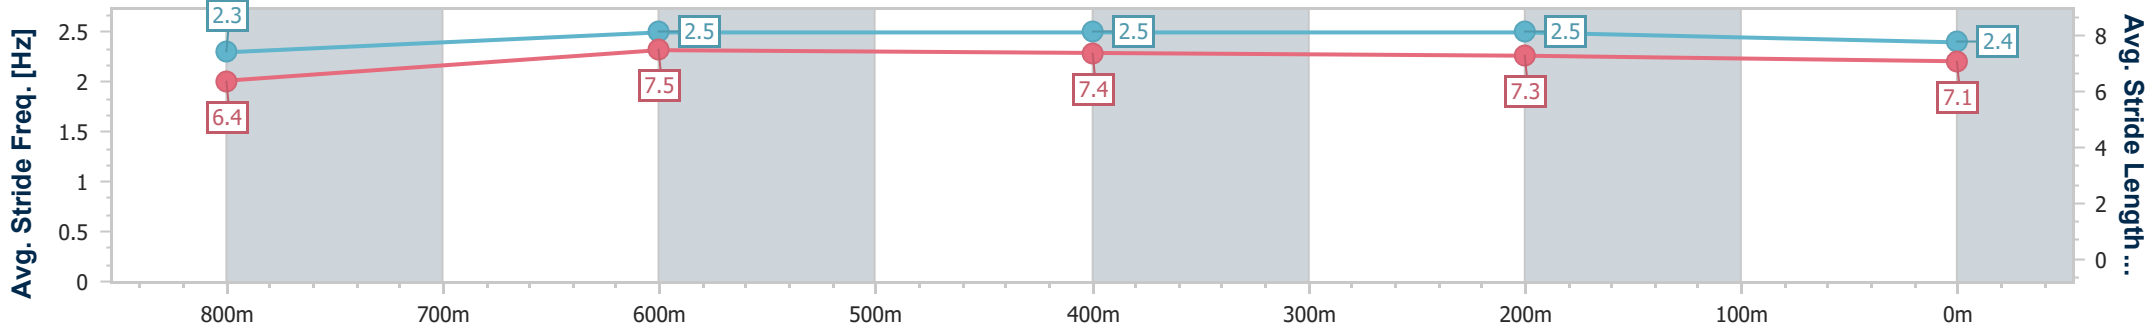

Sunshine Coast QLD Professional

Race 5: Luxe Commercial 0 - 58 Handicap - 1000m

03 December 2023 - 16:04

Track Rating: Soft 6, Weather: Scattered Clouds, Rail Position: +5m Entire

Section	Overall	800m	600m	400m	200m
Section Times	0:58.24 [4] (0:13.15)	0:45.09 [7] (0:11.01)	0:34.08 [6] (0:11.28)	0:22.80 [7] (0:10.97)	0:11.83 [7] (0:11.83)
Average Speed [km/h]	54.8	67.5	67.3	65.6	61.1
Top Speed [km/h]	67.7	69.3	68.6	66.7	65.5
Avg. Dist. to Rail [m]	10.6	7.9	9.1	13.0	12.8
Avg. Stride Freq. [Hz]	2.3	2.5	2.5	2.5	2.4
Avg. Stride Length [m]	6.4	7.5	7.4	7.3	7.1

- [] Ranking at each section and finish
- .-.- No data available at this section
- NA No data available

Horse/Jockey Name	Top Bird
Final Rank	5
Fastest Section Time (Section)	0:10.98 (400m)
Top Speed [km/h] (Section)	68.7 (800m)
Race State	Finished