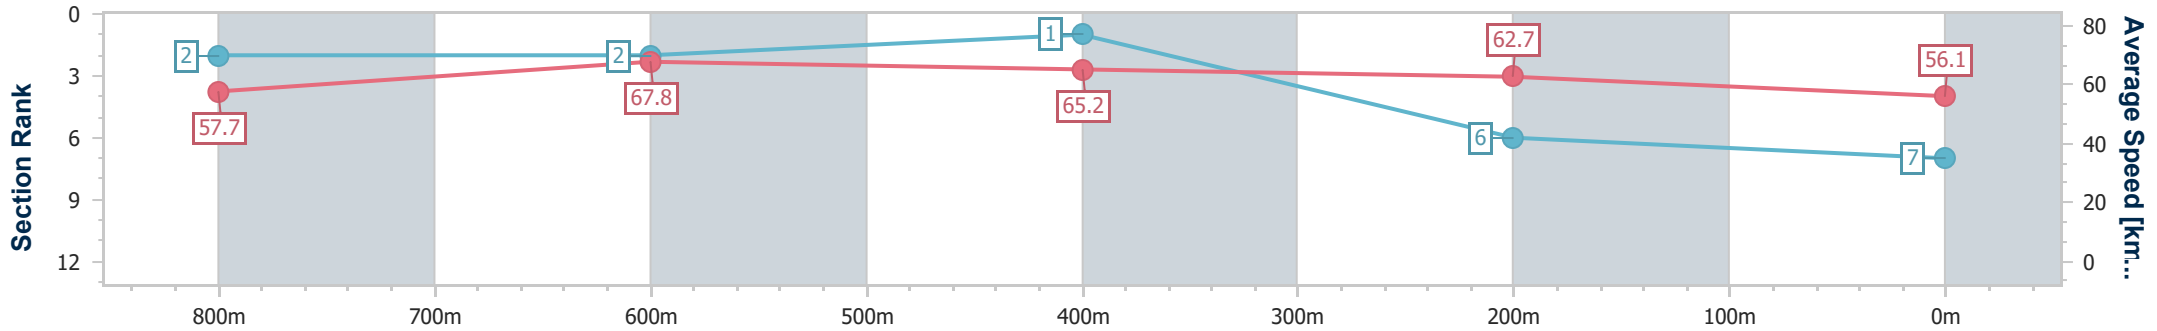

- [] Ranking at each section and finish
- No data available at this section
- NA No data available

Horse/Jockey Name	Logan's Blade
Final Rank	7
Fastest Section Time (Section)	0:10.82 (800m)
Top Speed [km/h] (Section)	69.3 (800m)
Race State	Finished

Sunshine Coast QLD Professional

Race 5: Luxe Commercial 0 - 58 Handicap - 1000m

03 December 2023 - 16:04

Track Rating: Soft 6, Weather: Scattered Clouds, Rail Position: +5m Entire

Section	Overall	800m	600m	400m	200m
Section Times	0:59.13 [7] (0:12.49)	0:46.64 [2] (0:10.82)	0:35.82 [2] (0:11.51)	0:24.31 [1] (0:11.49)	0:12.82 [6] (0:12.82)
Average Speed [km/h]	57.7	67.8	65.2	62.7	56.1
Top Speed [km/h]	67.9	69.3	66.6	65.2	59.6
Avg. Dist. to Rail [m]	9.2	5.1	6.8	9.8	9.0
Avg. Stride Freq. [Hz]	2.5	2.7	2.6	2.6	2.4
Avg. Stride Length [m]	6.3	7.1	6.8	6.7	6.4