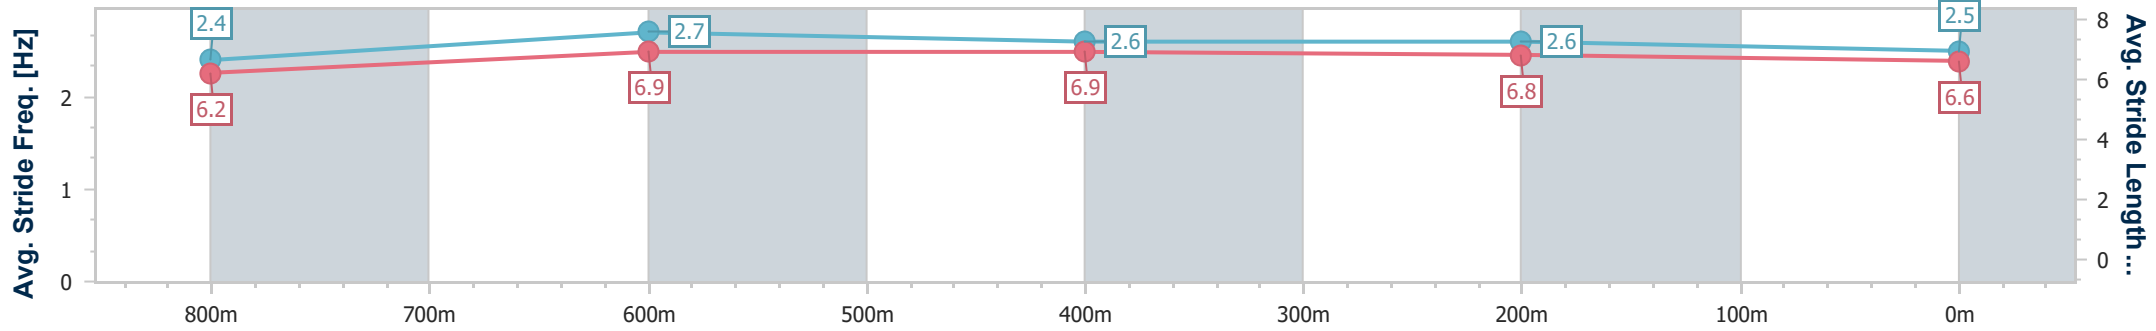

- [] Ranking at each section and finish
- .-.- No data available at this section
- NA No data available

Horse/Jockey Name	Arquera
Final Rank	9
Fastest Section Time (Section)	0:11.13 (800m)
Top Speed [km/h] (Section)	67.7 (800m)
Race State	Finished

Sunshine Coast QLD Professional

Race 5: Luxe Commercial 0 - 58 Handicap - 1000m

03 December 2023 - 16:04

Track Rating: Soft 6, Weather: Scattered Clouds, Rail Position: +5m Entire

Section	Overall	800m	600m	400m	200m
Section Times	0:59.38 [9] (0:13.24)	0:46.14 [9] (0:11.13)	0:35.01 [9] (0:11.38)	0:23.63 [9] (0:11.34)	0:12.29 [9] (0:12.29)
Average Speed [km/h]	54.7	66.3	65.3	63.6	58.7
Top Speed [km/h]	66.2	67.7	67.0	64.3	61.6
Avg. Dist. to Rail [m]	14.5	8.1	5.3	6.0	6.5
Avg. Stride Freq. [Hz]	2.4	2.7	2.6	2.6	2.5
Avg. Stride Length [m]	6.2	6.9	6.9	6.8	6.6

- [] Ranking at each section and finish
- .-.- No data available at this section
- NA No data available

Horse/Jockey Name	Double Quick
Final Rank	10
Fastest Section Time (Section)	0:11.28 (400m)
Top Speed [km/h] (Section)	66.4 (800m)
Race State	Finished