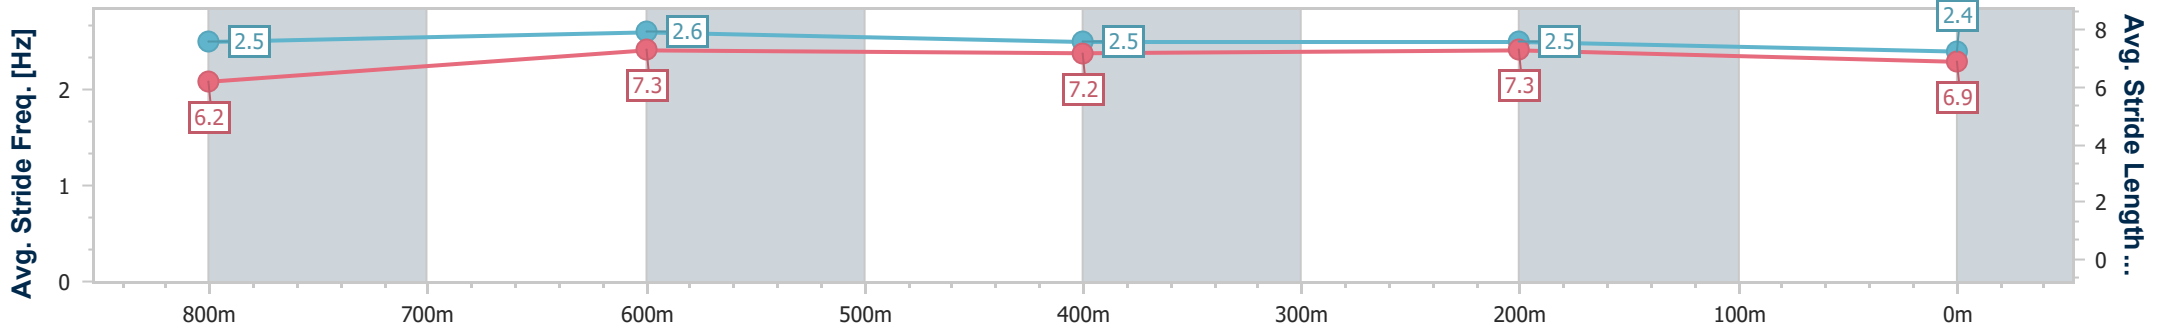

Sunshine Coast QLD Professional

Race 5: Luxe Commercial 0 - 58 Handicap - 1000m

03 December 2023 - 16:04

Track Rating: Soft 6, Weather: Scattered Clouds, Rail Position: +5m Entire

Section	Overall	800m	600m	400m	200m
Section Times	0:58.07 [3] (0:12.77)	0:45.30 [4] (0:10.99)	0:34.31 [4] (0:11.39)	0:22.92 [4] (0:11.04)	0:11.88 [3] (0:11.88)
Average Speed [km/h]	56.4	67.1	65.3	65.3	60.6
Top Speed [km/h]	67.3	68.9	66.2	66.2	62.8
Avg. Dist. to Rail [m]	8.2	6.1	4.8	9.2	8.2
Avg. Stride Freq. [Hz]	2.5	2.6	2.5	2.5	2.4
Avg. Stride Length [m]	6.2	7.3	7.2	7.3	6.9