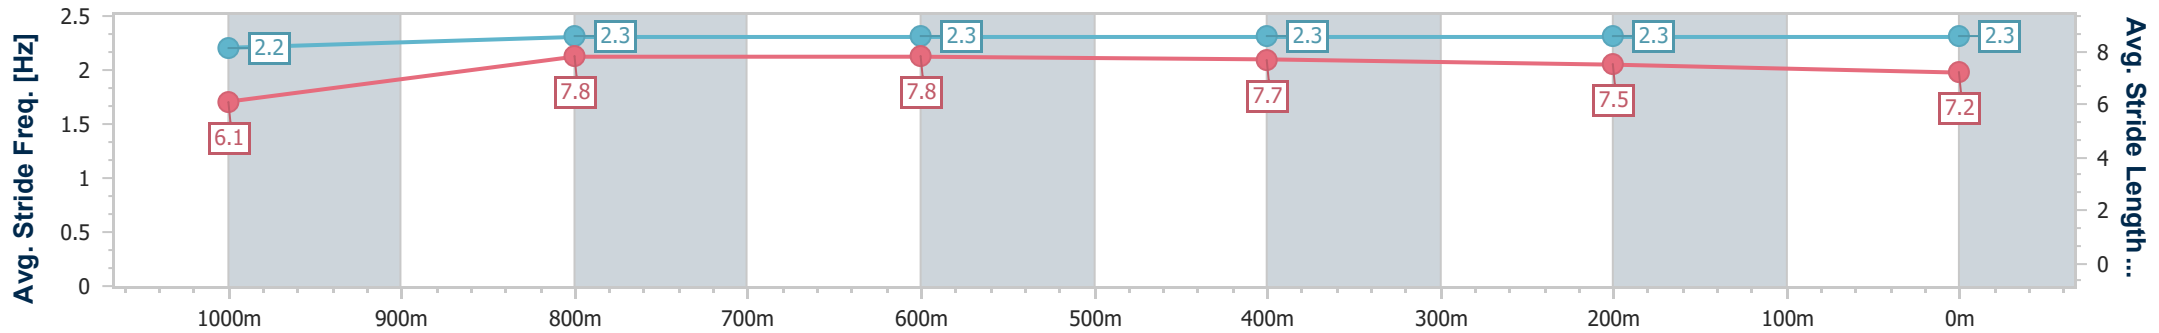

- [] Ranking at each section and finish
- .-.- No data available at this section
- NA No data available

Horse/Jockey Name	Miss Fubulicious
Final Rank	8
Fastest Section Time (Section)	0:10.95 (800m)
Top Speed [km/h] (Section)	66.8 (800m)
Race State	Finished

Townsville QLD Professional
Race 6: BUSH TO BEACH REAL ESTATE BENCHMARK 65
Handicap - 1200m

02 December 2023 - 15:58

Track Rating: Good 4, Weather: Fine, Rail Position: +2.5m Entire

Section	Overall	1000m	800m	600m	400m	200m
Section Times	1:11.51 [8] (0:14.45)	0:57.06 [3] (0:11.48)	0:45.58 [3] (0:10.95)	0:34.63 [3] (0:11.02)	0:23.61 [3] (0:11.33)	0:12.28 [4] (0:12.28)
Average Speed [km/h]	50.3	64.0	65.6	64.9	63.5	58.5
Top Speed [km/h]	65.2	65.7	66.8	66.3	64.9	62.1
Avg. Dist. to Rail [m]	10.0	4.4	1.1	1.7	1.7	4.1
Avg. Stride Freq. [Hz]	2.2	2.3	2.3	2.3	2.3	2.3
Avg. Stride Length [m]	6.1	7.8	7.8	7.7	7.5	7.2