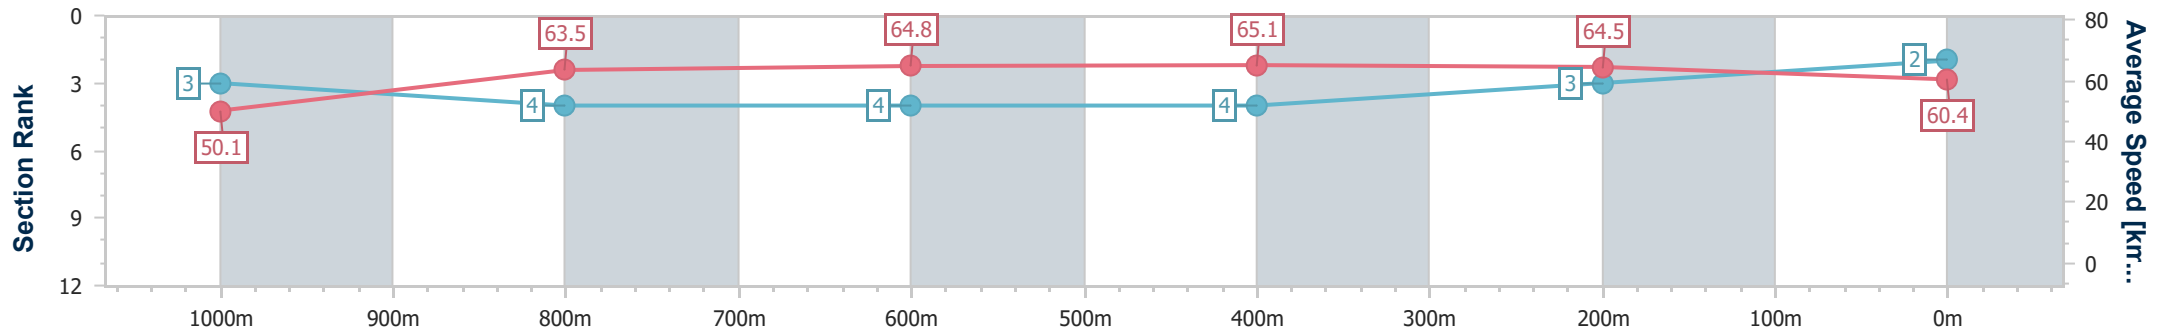

Horse/Jockey Name	Tempo
Final Rank	2
Fastest Section Time (Section)	0:10.93 (600m)
Top Speed [km/h] (Section)	66.7 (600m)
Race State	Finished

Townsville QLD Professional
Race 6: BUSH TO BEACH REAL ESTATE BENCHMARK 65
Handicap - 1200m

02 December 2023 - 15:58

Track Rating: Good 4, Weather: Fine, Rail Position: +2.5m Entire

Section	Overall	1000m	800m	600m	400m	200m
Section Times	1:10.98 [2] (0:14.45)	0:56.53 [3] (0:11.49)	0:45.04 [4] (0:11.06)	0:33.98 [4] (0:10.93)	0:23.05 [4] (0:11.14)	0:11.91 [3] (0:11.91)
Average Speed [km/h]	50.1	63.5	64.8	65.1	64.5	60.4
Top Speed [km/h]	63.0	65.6	65.9	66.7	65.4	63.7
Avg. Dist. to Rail [m]	4.9	3.2	1.1	2.4	0.8	1.4
Avg. Stride Freq. [Hz]	2.3	2.3	2.3	2.4	2.4	2.3
Avg. Stride Length [m]	6.1	7.6	7.7	7.7	7.6	7.3

- [ ] Ranking at each section and finish
- -.-.- No data available at this section
- NA No data available