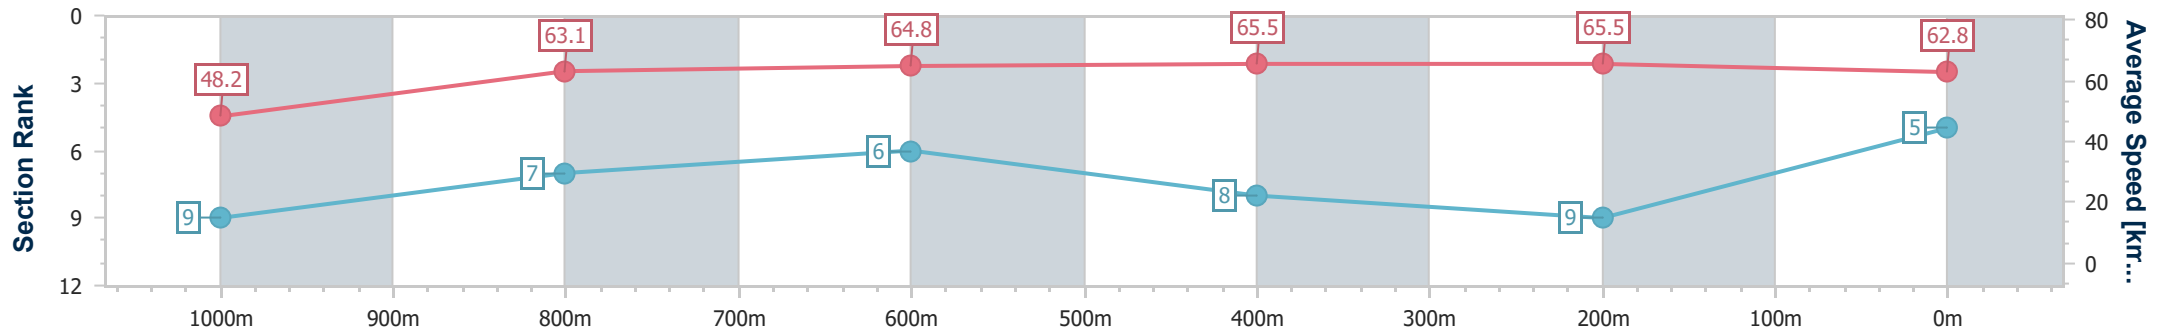

Horse/Jockey Name	Boomed
Final Rank	5
Fastest Section Time (Section)	0:10.96 (600m)
Top Speed [km/h] (Section)	67.1 (400m)
Race State	Finished

Townsville QLD Professional
Race 6: BUSH TO BEACH REAL ESTATE BENCHMARK 65
Handicap - 1200m

02 December 2023 - 15:58

Track Rating: Good 4, Weather: Fine, Rail Position: +2.5m Entire

Section	Overall	1000m	800m	600m	400m	200m
Section Times	1:11.14 [5] (0:15.04)	0:56.10 [9] (0:11.60)	0:44.50 [7] (0:11.06)	0:33.44 [6] (0:10.96)	0:22.48 [8] (0:11.01)	0:11.47 [9] (0:11.47)
Average Speed [km/h]	48.2	63.1	64.8	65.5	65.5	62.8
Top Speed [km/h]	62.0	64.5	65.6	67.0	67.1	66.1
Avg. Dist. to Rail [m]	6.7	3.2	1.0	0.9	3.4	7.5
Avg. Stride Freq. [Hz]	2.2	2.4	2.3	2.4	2.4	2.4
Avg. Stride Length [m]	5.9	7.5	7.7	7.7	7.7	7.4

- [ ] Ranking at each section and finish
- -.-.- No data available at this section
- NA No data available