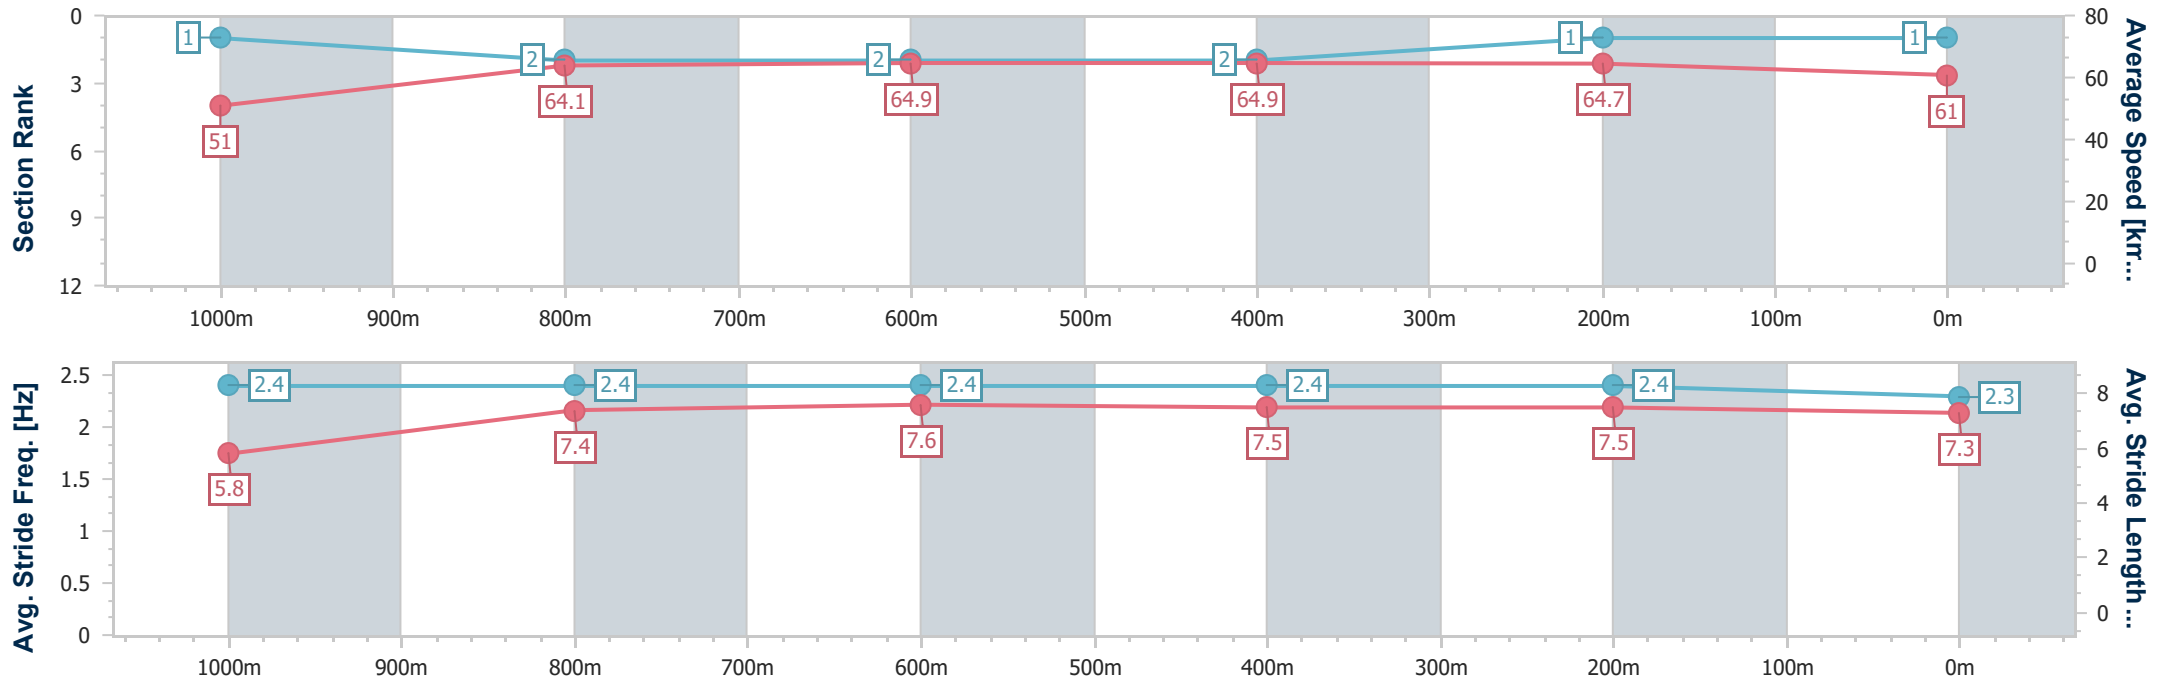

Horse/Jockey Name	Captain Bond
Final Rank	1
Fastest Section Time (Section)	0:11.02 (600m)
Top Speed [km/h] (Section)	66.1 (800m)
Race State	Finished

Townsville QLD Professional
Race 6: BUSH TO BEACH REAL ESTATE BENCHMARK 65
Handicap - 1200m

02 December 2023 - 15:58

Track Rating: Good 4, Weather: Fine, Rail Position: +2.5m Entire

Section	Overall	1000m	800m	600m	400m	200m
Section Times	1:10.73 [1] (0:14.23)	0:56.50 [1] (0:11.51)	0:44.99 [2] (0:11.09)	0:33.90 [2] (0:11.02)	0:22.88 [2] (0:11.07)	0:11.81 [1] (0:11.81)
Average Speed [km/h]	51.0	64.1	64.9	64.9	64.7	61.0
Top Speed [km/h]	64.2	65.5	66.1	65.9	65.8	63.9
Avg. Dist. to Rail [m]	9.0	5.4	1.3	1.3	2.4	0.8
Avg. Stride Freq. [Hz]	2.4	2.4	2.4	2.4	2.4	2.3
Avg. Stride Length [m]	5.8	7.4	7.6	7.5	7.5	7.3

- [ ] Ranking at each section and finish
- -.-.- No data available at this section
- NA No data available