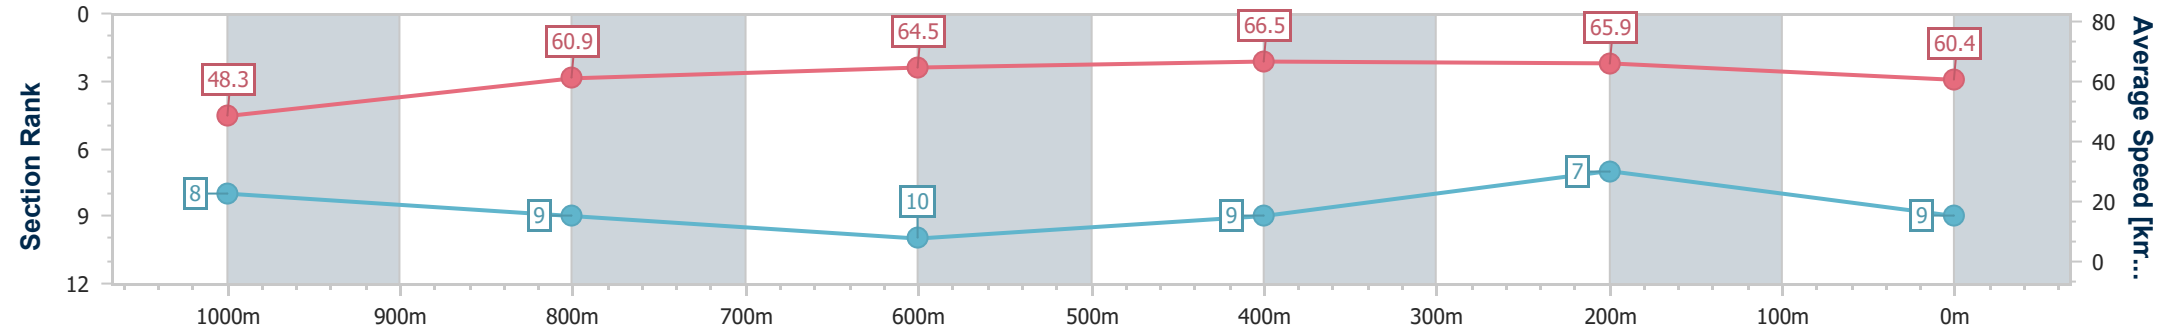

- [] Ranking at each section and finish
- .-.- No data available at this section
- NA No data available

Horse/Jockey Name	Toto
Final Rank	9
Fastest Section Time (Section)	0:10.69 (600m)
Top Speed [km/h] (Section)	67.4 (600m)
Race State	Finished

Townsville QLD Professional
 Race 6: BUSH TO BEACH REAL ESTATE BENCHMARK 65
 Handicap - 1200m
 02 December 2023 - 15:58

Track Rating: Good 4, Weather: Fine, Rail Position: +2.5m Entire

Section	Overall	1000m	800m	600m	400m	200m
Section Times	1:11.51 [9] (0:14.97)	0:56.54 [8] (0:11.97)	0:44.57 [9] (0:11.10)	0:33.47 [10] (0:10.69)	0:22.78 [9] (0:10.84)	0:11.94 [7] (0:11.94)
Average Speed [km/h]	48.3	60.9	64.5	66.5	65.9	60.4
Top Speed [km/h]	61.0	64.2	66.4	67.4	67.0	64.4
Avg. Dist. to Rail [m]	6.4	2.7	1.5	2.9	1.3	2.4
Avg. Stride Freq. [Hz]	2.4	2.4	2.5	2.5	2.5	2.4
Avg. Stride Length [m]	5.6	7.0	7.2	7.4	7.1	7.0