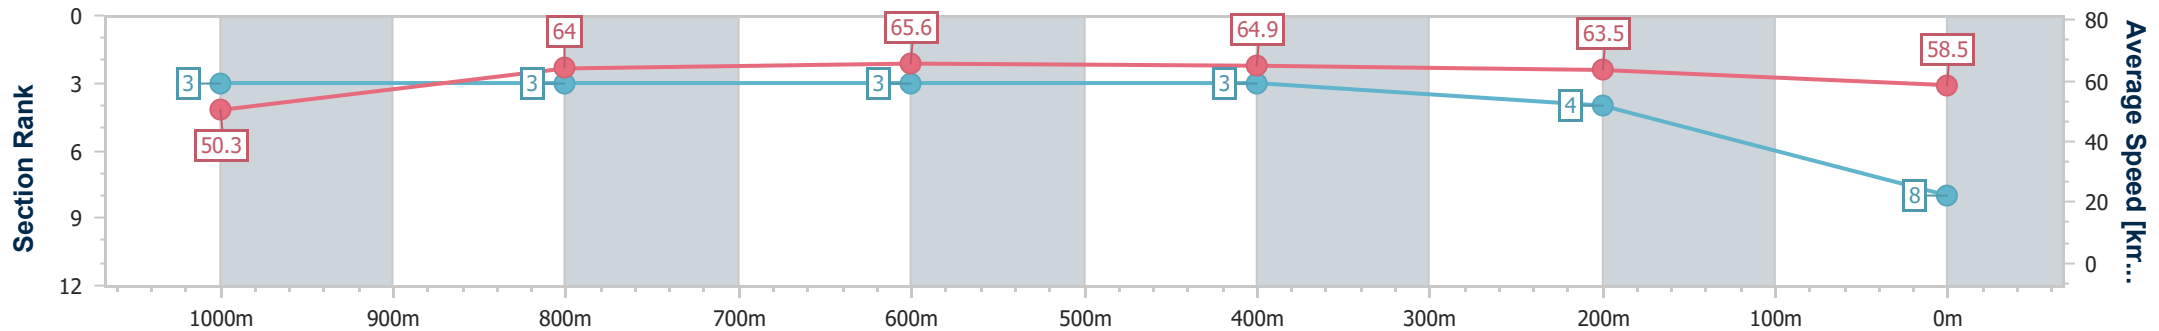

- [] Ranking at each section and finish
- .-.- No data available at this section
- NA No data available

Horse/Jockey Name	Miss Fubulicious
Final Rank	8
Fastest Section Time (Section)	0:10.95 (800m)
Top Speed [km/h] (Section)	66.8 (800m)
Race State	Finished

Townsville QLD Professional
Race 6: BUSH TO BEACH REAL ESTATE BENCHMARK 65
Handicap - 1200m

02 December 2023 - 15:58

Track Rating: Good 4, Weather: Fine, Rail Position: +2.5m Entire

Section	Overall	1000m	800m	600m	400m	200m
Section Times	1:11.51 [8] (0:14.45)	0:57.06 [3] (0:11.48)	0:45.58 [3] (0:10.95)	0:34.63 [3] (0:11.02)	0:23.61 [3] (0:11.33)	0:12.28 [4] (0:12.28)
Average Speed [km/h]	50.3	64.0	65.6	64.9	63.5	58.5
Top Speed [km/h]	65.2	65.7	66.8	66.3	64.9	62.1
Avg. Dist. to Rail [m]	10.0	4.4	1.1	1.7	1.7	4.1
Avg. Stride Freq. [Hz]	2.2	2.3	2.3	2.3	2.3	2.3
Avg. Stride Length [m]	6.1	7.8	7.8	7.7	7.5	7.2