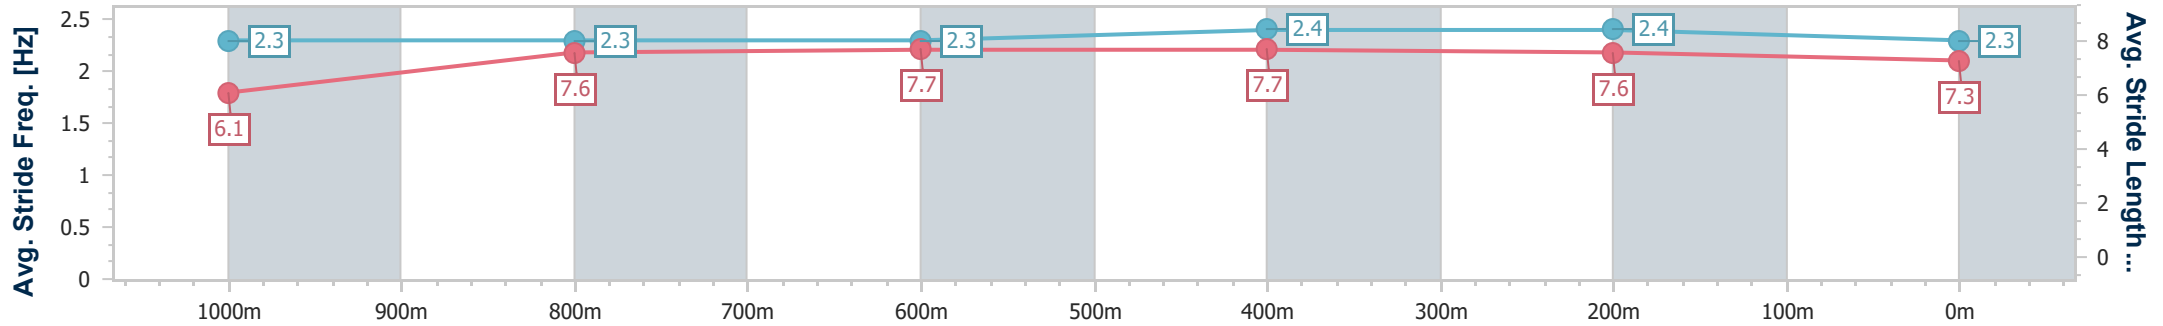

Horse/Jockey Name	Tempo
Final Rank	2
Fastest Section Time (Section)	0:10.93 (600m)
Top Speed [km/h] (Section)	66.7 (600m)
Race State	Finished

Townsville QLD Professional
Race 6: BUSH TO BEACH REAL ESTATE BENCHMARK 65
Handicap - 1200m

02 December 2023 - 15:58

Track Rating: Good 4, Weather: Fine, Rail Position: +2.5m Entire

Section	Overall	1000m	800m	600m	400m	200m
Section Times	1:10.98 [2] (0:14.45)	0:56.53 [3] (0:11.49)	0:45.04 [4] (0:11.06)	0:33.98 [4] (0:10.93)	0:23.05 [4] (0:11.14)	0:11.91 [3] (0:11.91)
Average Speed [km/h]	50.1	63.5	64.8	65.1	64.5	60.4
Top Speed [km/h]	63.0	65.6	65.9	66.7	65.4	63.7
Avg. Dist. to Rail [m]	4.9	3.2	1.1	2.4	0.8	1.4
Avg. Stride Freq. [Hz]	2.3	2.3	2.3	2.4	2.4	2.3
Avg. Stride Length [m]	6.1	7.6	7.7	7.7	7.6	7.3

- [ ] Ranking at each section and finish
- -.-.- No data available at this section
- NA No data available