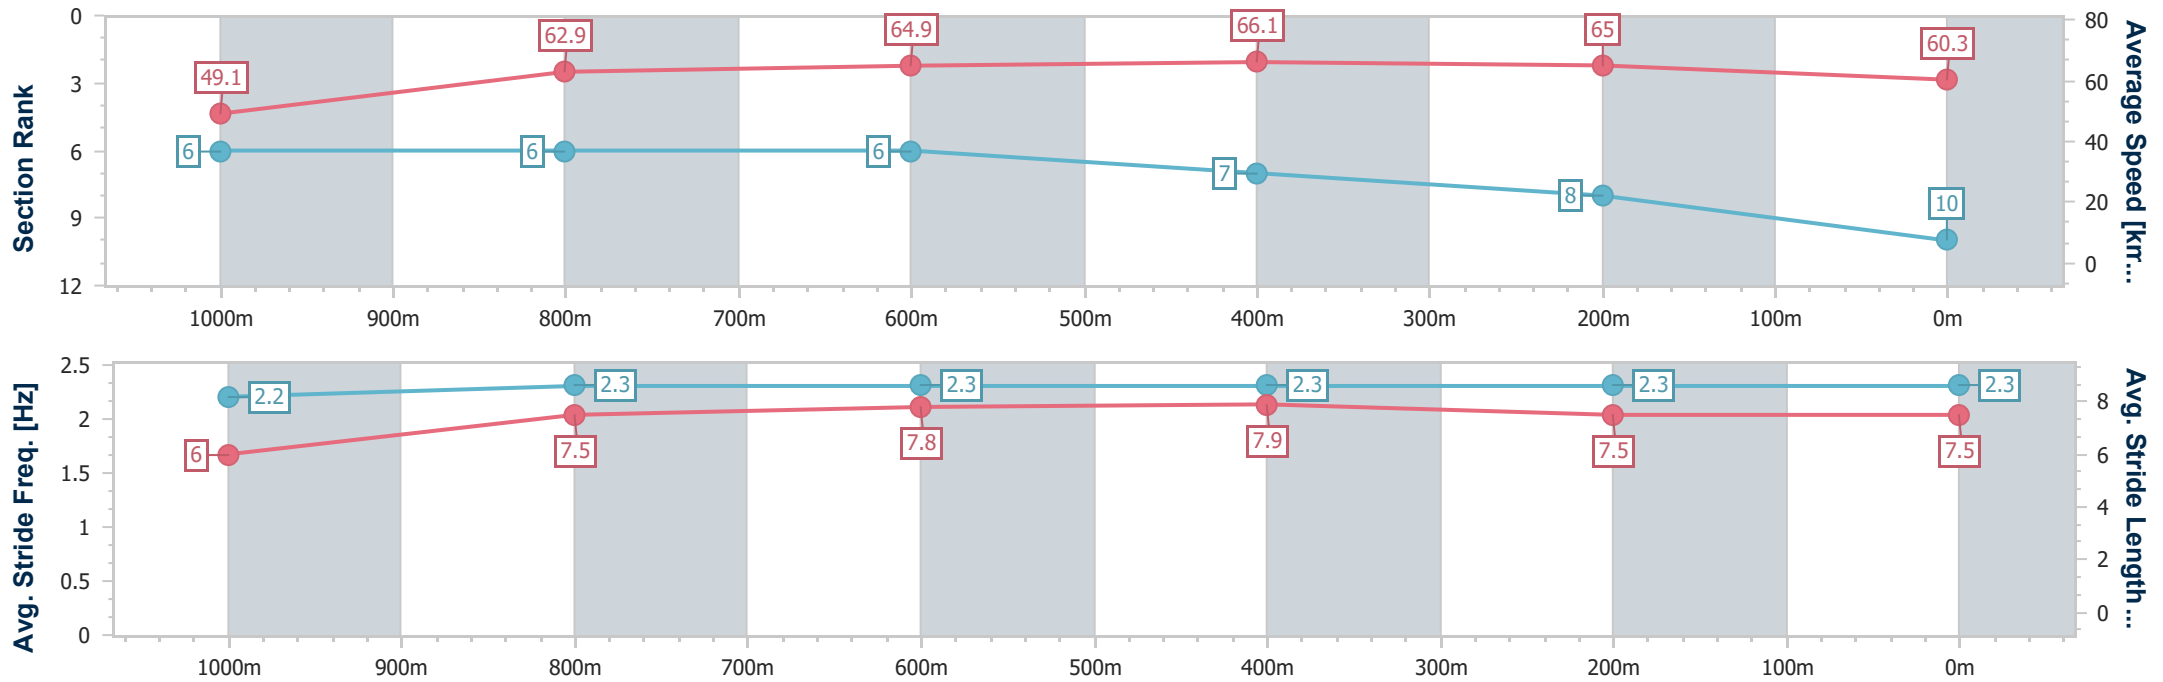

Townsville QLD Professional
 Race 6: BUSH TO BEACH REAL ESTATE BENCHMARK 65
 Handicap - 1200m
 02 December 2023 - 15:58

Track Rating: Good 4, Weather: Fine, Rail Position: +2.5m Entire

Section	Overall	1000m	800m	600m	400m	200m
Section Times	1:11.51 [9] (0:14.97)	0:56.54 [8] (0:11.97)	0:44.57 [9] (0:11.10)	0:33.47 [10] (0:10.69)	0:22.78 [9] (0:10.84)	0:11.94 [7] (0:11.94)
Average Speed [km/h]	48.3	60.9	64.5	66.5	65.9	60.4
Top Speed [km/h]	61.0	64.2	66.4	67.4	67.0	64.4
Avg. Dist. to Rail [m]	6.4	2.7	1.5	2.9	1.3	2.4
Avg. Stride Freq. [Hz]	2.4	2.4	2.5	2.5	2.5	2.4
Avg. Stride Length [m]	5.6	7.0	7.2	7.4	7.1	7.0

- [] Ranking at each section and finish
- .-.- No data available at this section
- NA No data available

Horse/Jockey Name	Cold Power
Final Rank	10
Fastest Section Time (Section)	0:10.89 (600m)
Top Speed [km/h] (Section)	66.9 (600m)
Race State	Finished

Townsville QLD Professional
Race 6: BUSH TO BEACH REAL ESTATE BENCHMARK 65
Handicap - 1200m

02 December 2023 - 15:58

Track Rating: Good 4, Weather: Fine, Rail Position: +2.5m Entire

Section	Overall	1000m	800m	600m	400m	200m
Section Times	1:11.62 [10] (0:14.77)	0:56.85 [6] (0:11.76)	0:45.09 [6] (0:11.17)	0:33.92 [6] (0:10.89)	0:23.03 [7] (0:11.06)	0:11.97 [8] (0:11.97)
Average Speed [km/h]	49.1	62.9	64.9	66.1	65.0	60.3
Top Speed [km/h]	63.2	64.4	66.1	66.9	66.0	64.0
Avg. Dist. to Rail [m]	11.7	5.5	1.4	0.4	2.6	5.9
Avg. Stride Freq. [Hz]	2.2	2.3	2.3	2.3	2.3	2.3
Avg. Stride Length [m]	6.0	7.5	7.8	7.9	7.5	7.5

- [] Ranking at each section and finish
- .-.- No data available at this section
- NA No data available