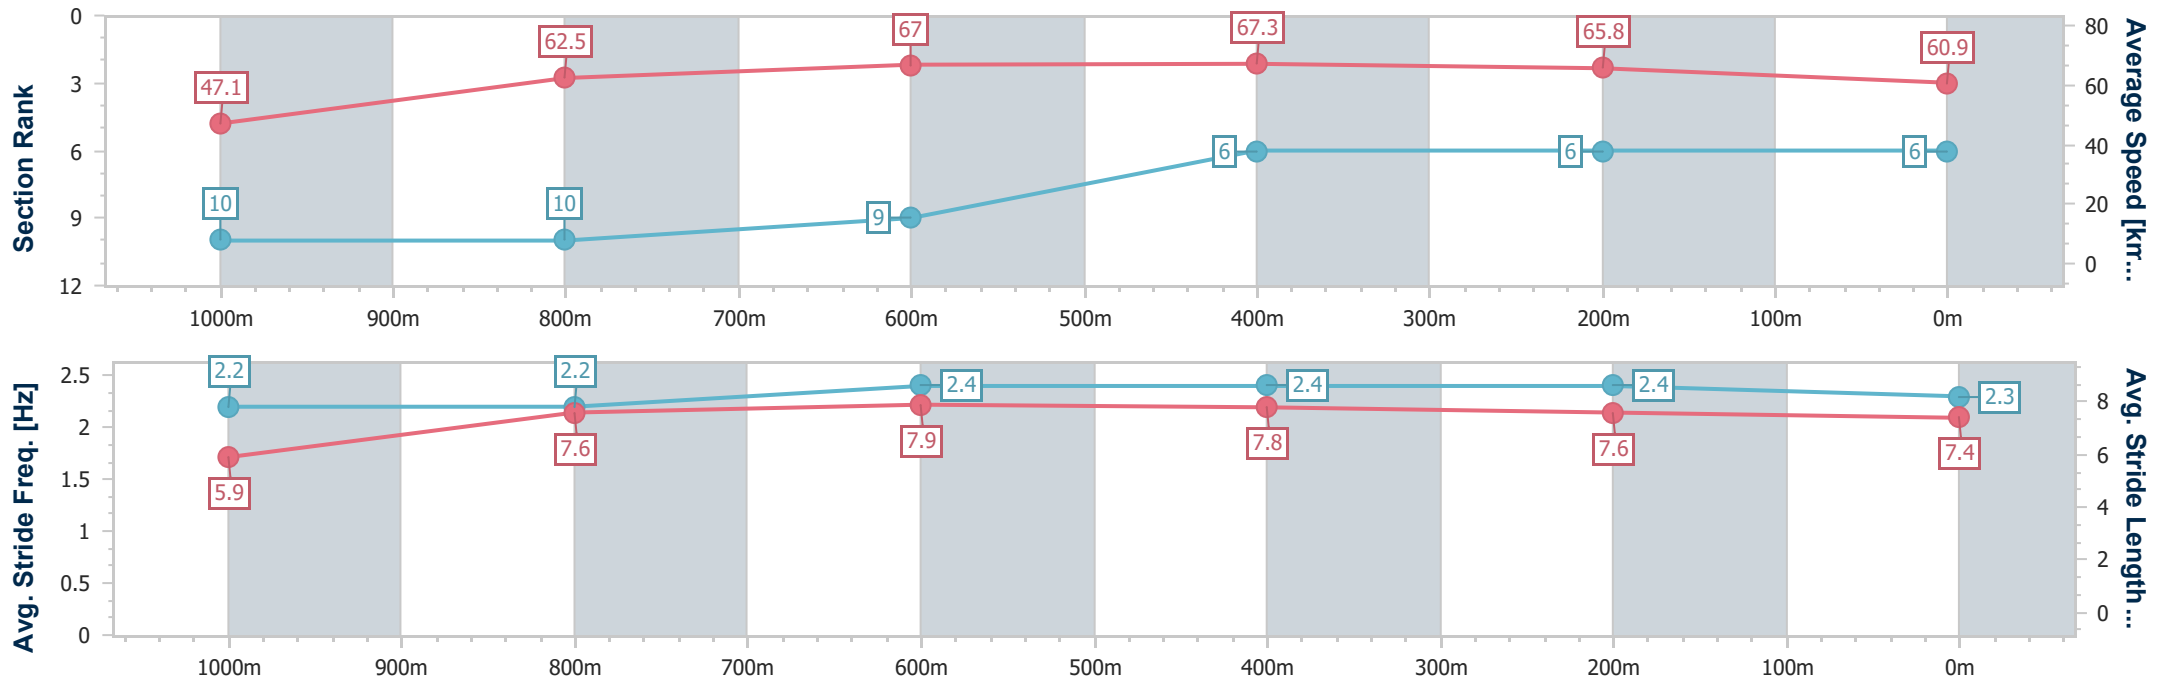

- [] Ranking at each section and finish
- .-.- No data available at this section
- NA No data available

Horse/Jockey Name	Gulf Of Lion
Final Rank	6
Fastest Section Time (Section)	0:10.59 (600m)
Top Speed [km/h] (Section)	68.8 (800m)
Race State	Finished

Townsville QLD Professional
Race 6: BUSH TO BEACH REAL ESTATE BENCHMARK 65
Handicap - 1200m

02 December 2023 - 15:58

Track Rating: Good 4, Weather: Fine, Rail Position: +2.5m Entire

Section	Overall	1000m	800m	600m	400m	200m
Section Times	1:11.34 [6] (0:15.42)	0:55.92 [10] (0:11.84)	0:44.08 [10] (0:10.67)	0:33.41 [9] (0:10.59)	0:22.82 [6] (0:11.01)	0:11.81 [6] (0:11.81)
Average Speed [km/h]	47.1	62.5	67.0	67.3	65.8	60.9
Top Speed [km/h]	64.2	64.6	68.8	68.8	67.5	64.6
Avg. Dist. to Rail [m]	11.2	5.8	2.0	0.8	3.5	5.8
Avg. Stride Freq. [Hz]	2.2	2.2	2.4	2.4	2.4	2.3
Avg. Stride Length [m]	5.9	7.6	7.9	7.8	7.6	7.4