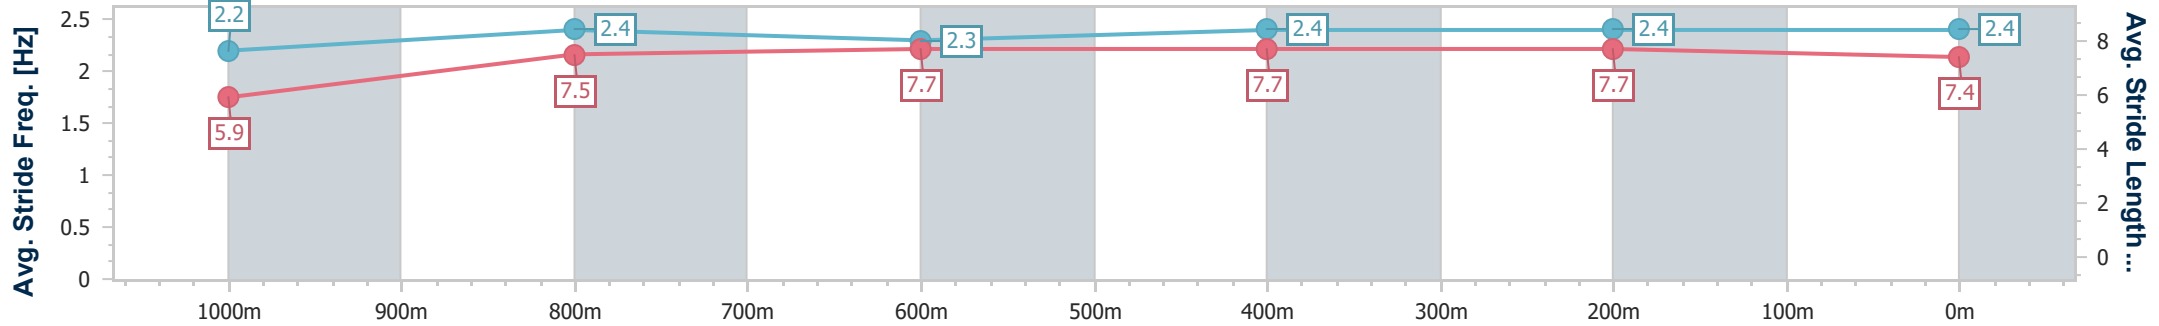

Horse/Jockey Name	Boomed
Final Rank	5
Fastest Section Time (Section)	0:10.96 (600m)
Top Speed [km/h] (Section)	67.1 (400m)
Race State	Finished

Townsville QLD Professional
Race 6: BUSH TO BEACH REAL ESTATE BENCHMARK 65
Handicap - 1200m

02 December 2023 - 15:58

Track Rating: Good 4, Weather: Fine, Rail Position: +2.5m Entire

Section	Overall	1000m	800m	600m	400m	200m
Section Times	1:11.14 [5] (0:15.04)	0:56.10 [9] (0:11.60)	0:44.50 [7] (0:11.06)	0:33.44 [6] (0:10.96)	0:22.48 [8] (0:11.01)	0:11.47 [9] (0:11.47)
Average Speed [km/h]	48.2	63.1	64.8	65.5	65.5	62.8
Top Speed [km/h]	62.0	64.5	65.6	67.0	67.1	66.1
Avg. Dist. to Rail [m]	6.7	3.2	1.0	0.9	3.4	7.5
Avg. Stride Freq. [Hz]	2.2	2.4	2.3	2.4	2.4	2.4
Avg. Stride Length [m]	5.9	7.5	7.7	7.7	7.7	7.4

- [ ] Ranking at each section and finish
- -.-.- No data available at this section
- NA No data available