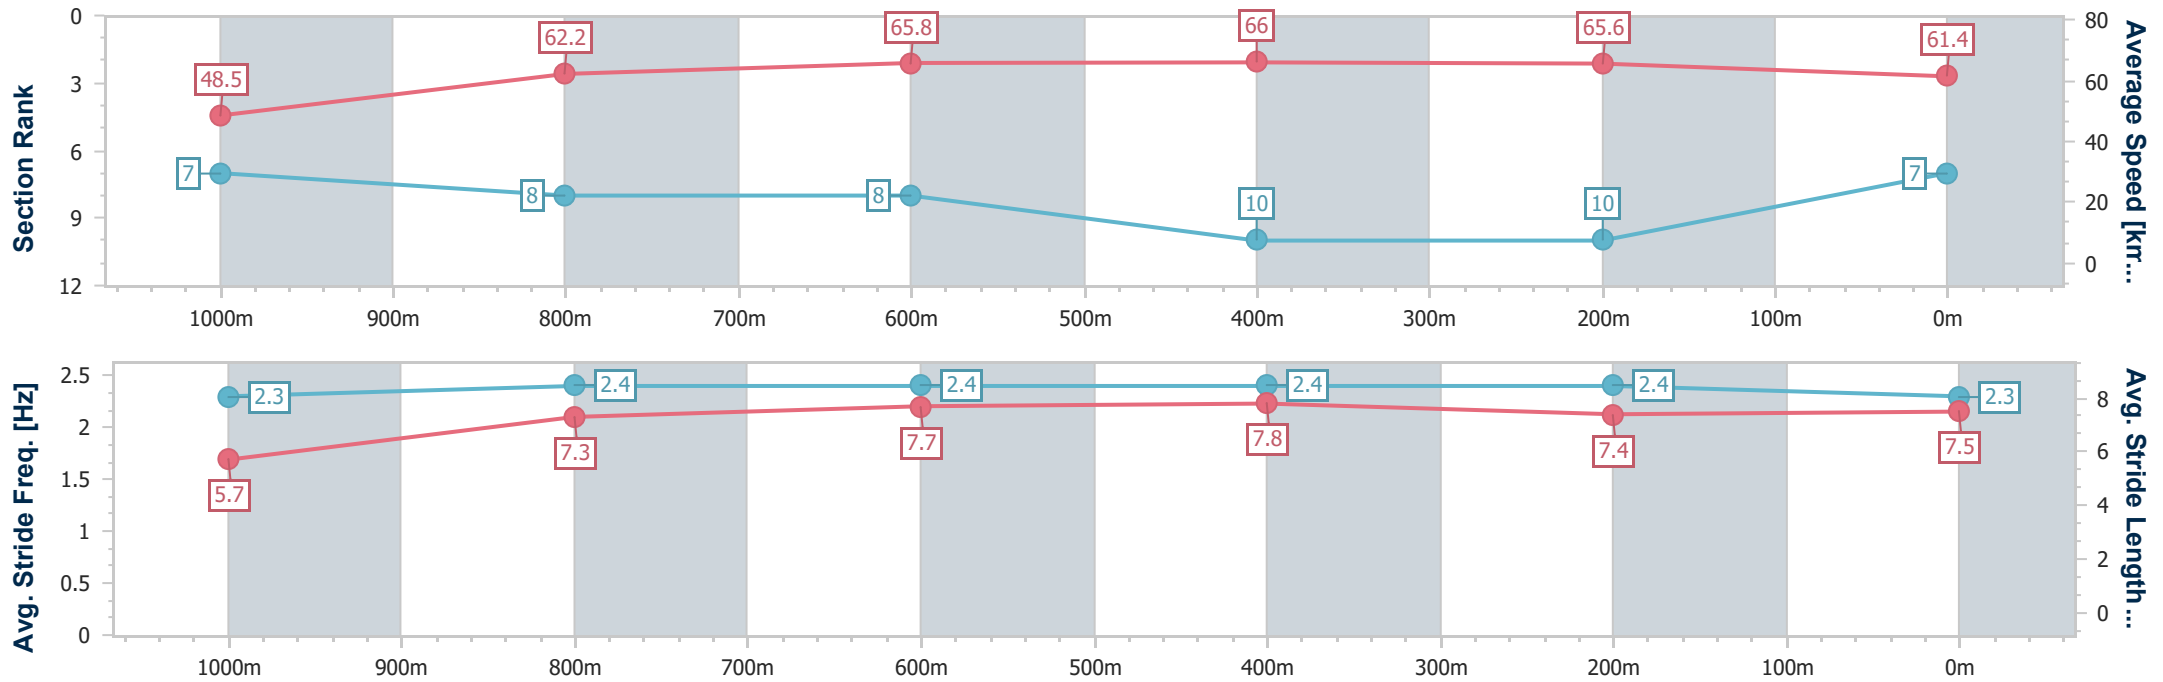

- [] Ranking at each section and finish
- .-.- No data available at this section
- NA No data available

Horse/Jockey Name	Invincible Bay
Final Rank	7
Fastest Section Time (Section)	0:10.90 (600m)
Top Speed [km/h] (Section)	67.3 (400m)
Race State	Finished

Townsville QLD Professional
Race 6: BUSH TO BEACH REAL ESTATE BENCHMARK 65
Handicap - 1200m

02 December 2023 - 15:58

Track Rating: Good 4, Weather: Fine, Rail Position: +2.5m Entire

Section	Overall	1000m	800m	600m	400m	200m
Section Times	1:11.51 [7] (0:14.93)	0:56.58 [7] (0:11.92)	0:44.66 [8] (0:11.03)	0:33.63 [8] (0:10.90)	0:22.73 [10] (0:11.00)	0:11.73 [10] (0:11.73)
Average Speed [km/h]	48.5	62.2	65.8	66.0	65.6	61.4
Top Speed [km/h]	62.4	64.2	66.8	67.2	67.3	64.8
Avg. Dist. to Rail [m]	8.8	6.1	1.4	0.4	1.9	4.9
Avg. Stride Freq. [Hz]	2.3	2.4	2.4	2.4	2.4	2.3
Avg. Stride Length [m]	5.7	7.3	7.7	7.8	7.4	7.5