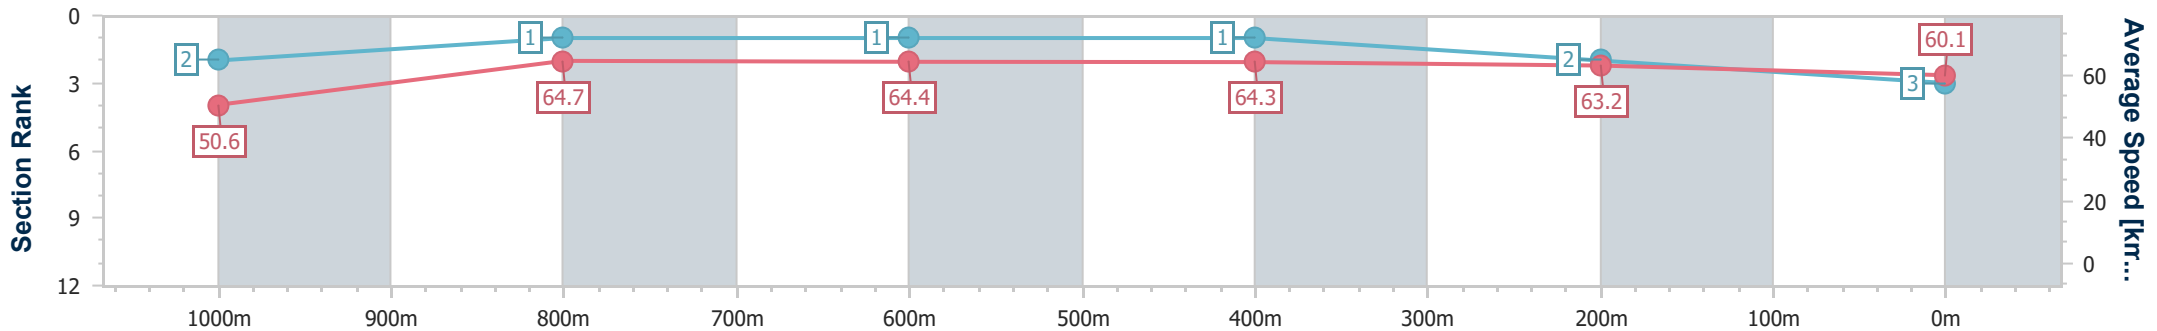

Horse/Jockey Name	Travers
Final Rank	3
Fastest Section Time (Section)	0:11.07 (800m)
Top Speed [km/h] (Section)	65.4 (800m)
Race State	Finished

Townsville QLD Professional
Race 6: BUSH TO BEACH REAL ESTATE BENCHMARK 65
Handicap - 1200m
02 December 2023 - 15:58

Track Rating: Good 4, Weather: Fine, Rail Position: +2.5m Entire

Section	Overall	1000m	800m	600m	400m	200m
Section Times	1:11.01 [3] (0:14.25)	0:56.76 [2] (0:11.31)	0:45.45 [1] (0:11.07)	0:34.38 [1] (0:11.07)	0:23.31 [1] (0:11.32)	0:11.99 [2] (0:11.99)
Average Speed [km/h]	50.6	64.7	64.4	64.3	63.2	60.1
Top Speed [km/h]	64.1	65.2	65.4	65.1	64.1	63.0
Avg. Dist. to Rail [m]	6.7	3.0	1.6	2.9	1.9	0.6
Avg. Stride Freq. [Hz]	2.3	2.4	2.4	2.4	2.4	2.4
Avg. Stride Length [m]	6.0	7.6	7.6	7.5	7.4	7.1

- [ ] Ranking at each section and finish
- -.-.- No data available at this section
- NA No data available