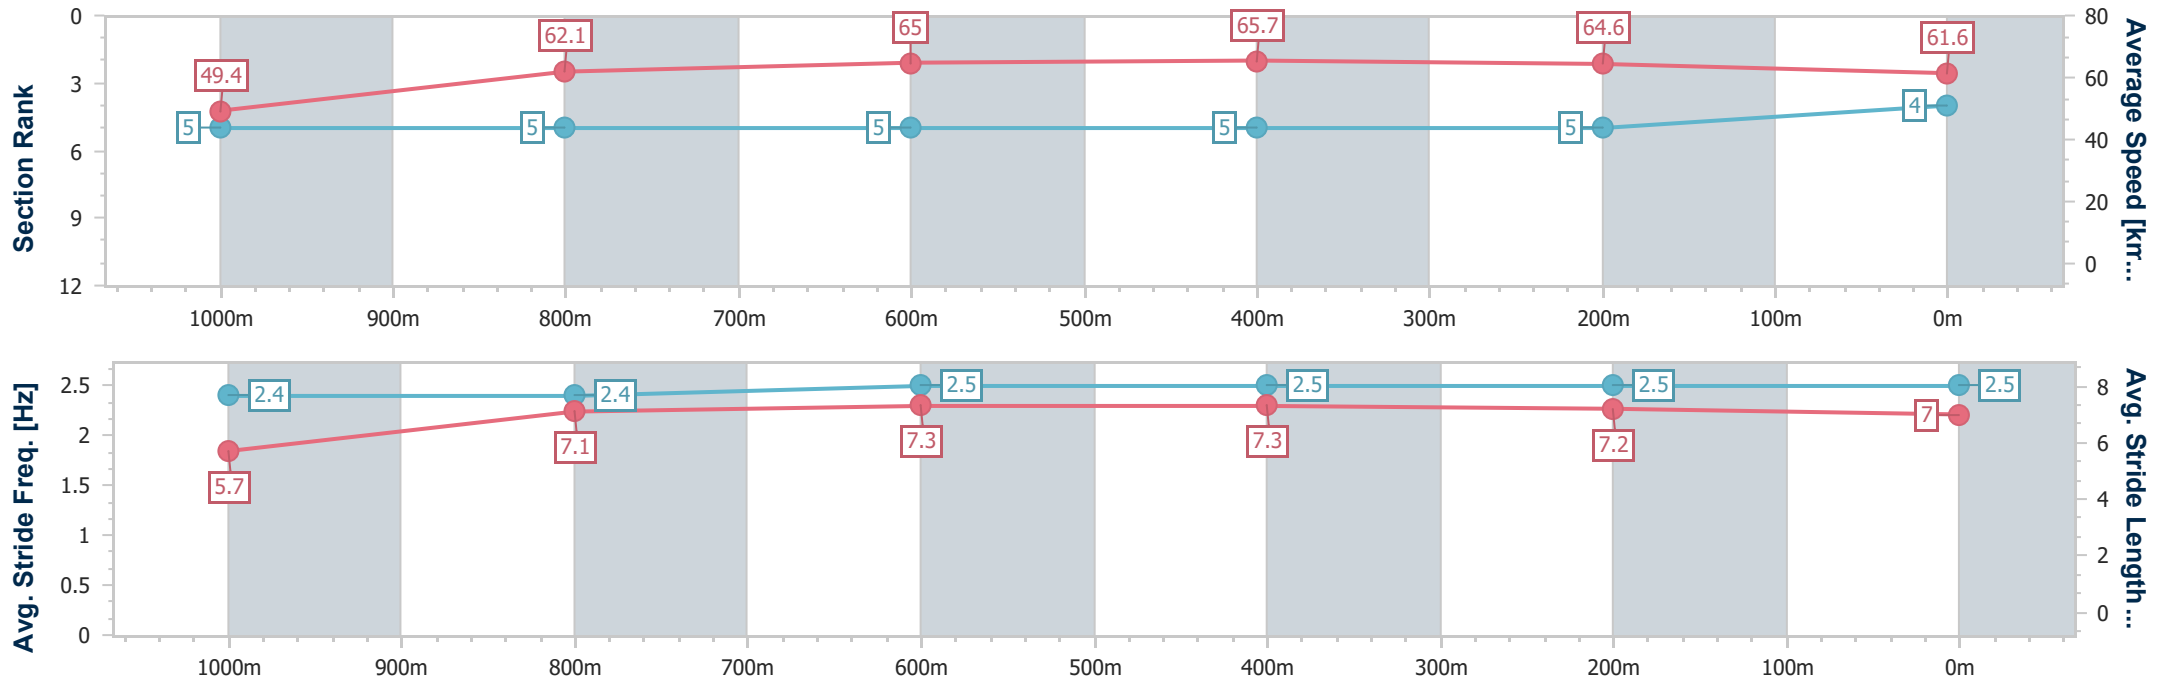

Horse/Jockey Name	Sealion
Final Rank	4
Fastest Section Time (Section)	0:10.81 (600m)
Top Speed [km/h] (Section)	66.3 (600m)
Race State	Finished

Townsville QLD Professional
Race 6: BUSH TO BEACH REAL ESTATE BENCHMARK 65
Handicap - 1200m

02 December 2023 - 15:58

Track Rating: Good 4, Weather: Fine, Rail Position: +2.5m Entire

Section	Overall	1000m	800m	600m	400m	200m
Section Times	1:11.08 [4] (0:14.64)	0:56.44 [5] (0:11.77)	0:44.67 [5] (0:11.07)	0:33.60 [5] (0:10.81)	0:22.79 [5] (0:11.07)	0:11.72 [5] (0:11.72)
Average Speed [km/h]	49.4	62.1	65.0	65.7	64.6	61.6
Top Speed [km/h]	63.2	64.0	66.0	66.3	66.1	64.8
Avg. Dist. to Rail [m]	7.4	3.5	1.0	2.7	2.0	4.3
Avg. Stride Freq. [Hz]	2.4	2.4	2.5	2.5	2.5	2.5
Avg. Stride Length [m]	5.7	7.1	7.3	7.3	7.2	7.0

- [ ] Ranking at each section and finish
- -.-.- No data available at this section
- NA No data available