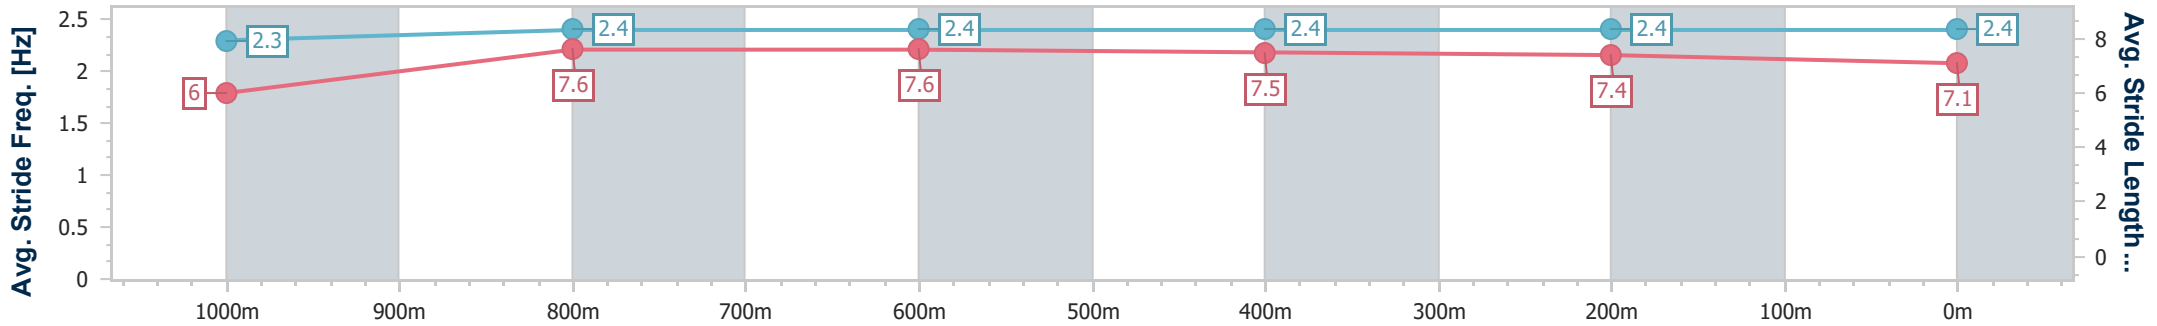

Horse/Jockey Name	Travers
Final Rank	3
Fastest Section Time (Section)	0:11.07 (800m)
Top Speed [km/h] (Section)	65.4 (800m)
Race State	Finished

Townsville QLD Professional
Race 6: BUSH TO BEACH REAL ESTATE BENCHMARK 65
Handicap - 1200m
02 December 2023 - 15:58

Track Rating: Good 4, Weather: Fine, Rail Position: +2.5m Entire

Section	Overall	1000m	800m	600m	400m	200m
Section Times	1:11.01 [3] (0:14.25)	0:56.76 [2] (0:11.31)	0:45.45 [1] (0:11.07)	0:34.38 [1] (0:11.07)	0:23.31 [1] (0:11.32)	0:11.99 [2] (0:11.99)
Average Speed [km/h]	50.6	64.7	64.4	64.3	63.2	60.1
Top Speed [km/h]	64.1	65.2	65.4	65.1	64.1	63.0
Avg. Dist. to Rail [m]	6.7	3.0	1.6	2.9	1.9	0.6
Avg. Stride Freq. [Hz]	2.3	2.4	2.4	2.4	2.4	2.4
Avg. Stride Length [m]	6.0	7.6	7.6	7.5	7.4	7.1

- [ ] Ranking at each section and finish
- -.-.- No data available at this section
- NA No data available