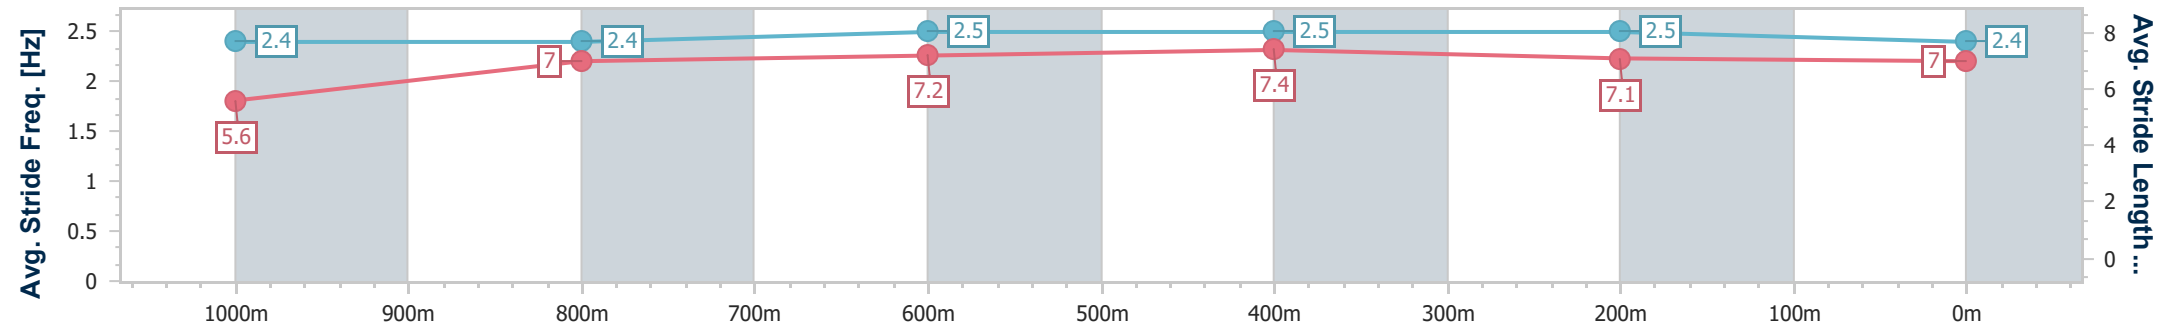

Townsville QLD Professional
Race 6: BUSH TO BEACH REAL ESTATE BENCHMARK 65
Handicap - 1200m

02 December 2023 - 15:58

Track Rating: Good 4, Weather: Fine, Rail Position: +2.5m Entire

Section	Overall	1000m	800m	600m	400m	200m
Section Times	1:11.51 [8] (0:14.45)	0:57.06 [3] (0:11.48)	0:45.58 [3] (0:10.95)	0:34.63 [3] (0:11.02)	0:23.61 [3] (0:11.33)	0:12.28 [4] (0:12.28)
Average Speed [km/h]	50.3	64.0	65.6	64.9	63.5	58.5
Top Speed [km/h]	65.2	65.7	66.8	66.3	64.9	62.1
Avg. Dist. to Rail [m]	10.0	4.4	1.1	1.7	1.7	4.1
Avg. Stride Freq. [Hz]	2.2	2.3	2.3	2.3	2.3	2.3
Avg. Stride Length [m]	6.1	7.8	7.8	7.7	7.5	7.2

- [] Ranking at each section and finish
- .-.- No data available at this section
- NA No data available

Horse/Jockey Name	Toto
Final Rank	9
Fastest Section Time (Section)	0:10.69 (600m)
Top Speed [km/h] (Section)	67.4 (600m)
Race State	Finished

Townsville QLD Professional
 Race 6: BUSH TO BEACH REAL ESTATE BENCHMARK 65
 Handicap - 1200m
 02 December 2023 - 15:58

Track Rating: Good 4, Weather: Fine, Rail Position: +2.5m Entire

Section	Overall	1000m	800m	600m	400m	200m
Section Times	1:11.51 [9] (0:14.97)	0:56.54 [8] (0:11.97)	0:44.57 [9] (0:11.10)	0:33.47 [10] (0:10.69)	0:22.78 [9] (0:10.84)	0:11.94 [7] (0:11.94)
Average Speed [km/h]	48.3	60.9	64.5	66.5	65.9	60.4
Top Speed [km/h]	61.0	64.2	66.4	67.4	67.0	64.4
Avg. Dist. to Rail [m]	6.4	2.7	1.5	2.9	1.3	2.4
Avg. Stride Freq. [Hz]	2.4	2.4	2.5	2.5	2.5	2.4
Avg. Stride Length [m]	5.6	7.0	7.2	7.4	7.1	7.0