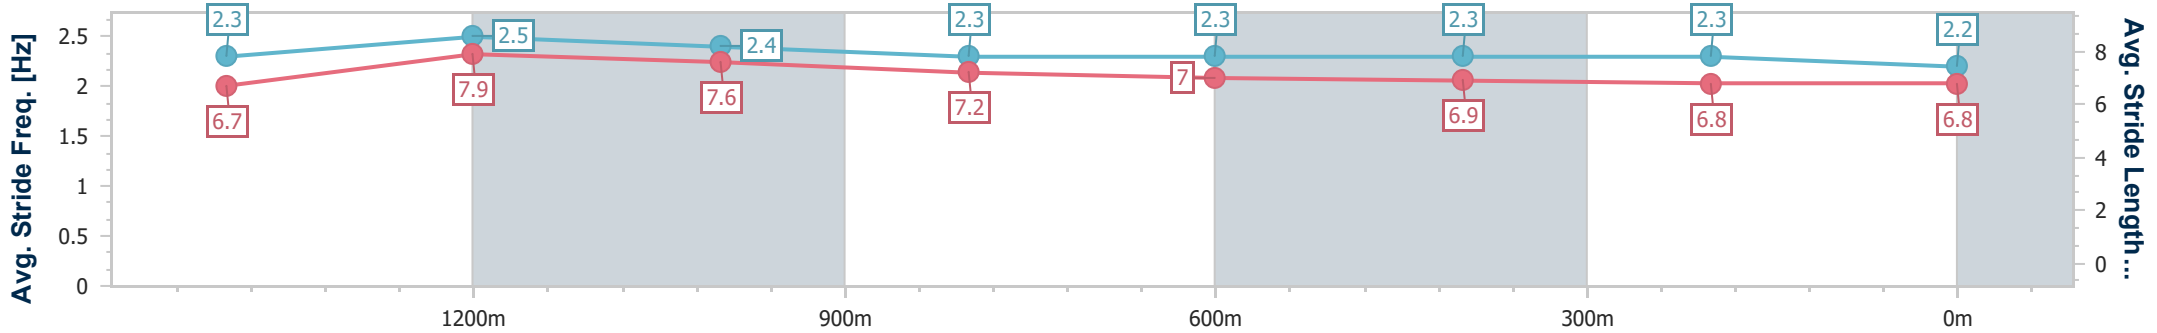

Toowoomba QLD Professional

Race 3: RDO EQUIPMENT KUHN 0 - 58 Handicap - 1625m

02 December 2023 - 18:24

Track Rating: Good 4, Weather: Fine, Rail Position: +2m Entire

Section	Overall	1400m	1200m	1000m	800m	600m	400m	200m
Section Times	1:39.75 [2] (0:14.96)	1:24.79 [3] (0:10.41)	1:14.38 [3] (0:11.06)	1:03.32 [3] (0:12.03)	0:51.29 [3] (0:12.56)	0:38.73 [2] (0:12.52)	0:26.21 [1] (0:12.93)	0:13.28 [1] (0:13.28)
Average Speed [km/h]	54.2	69.7	65.2	59.7	57.2	57.4	55.4	54.4
Top Speed [km/h]	71.8	70.6	67.2	62.4	59.0	58.9	56.4	55.4
Avg. Dist. to Rail [m]	2.2	0.7	0.5	0.5	0.3	0.9	0.9	1.4
Avg. Stride Freq. [Hz]	2.3	2.5	2.4	2.3	2.3	2.3	2.3	2.2
Avg. Stride Length [m]	6.7	7.9	7.6	7.2	7.0	6.9	6.8	6.8