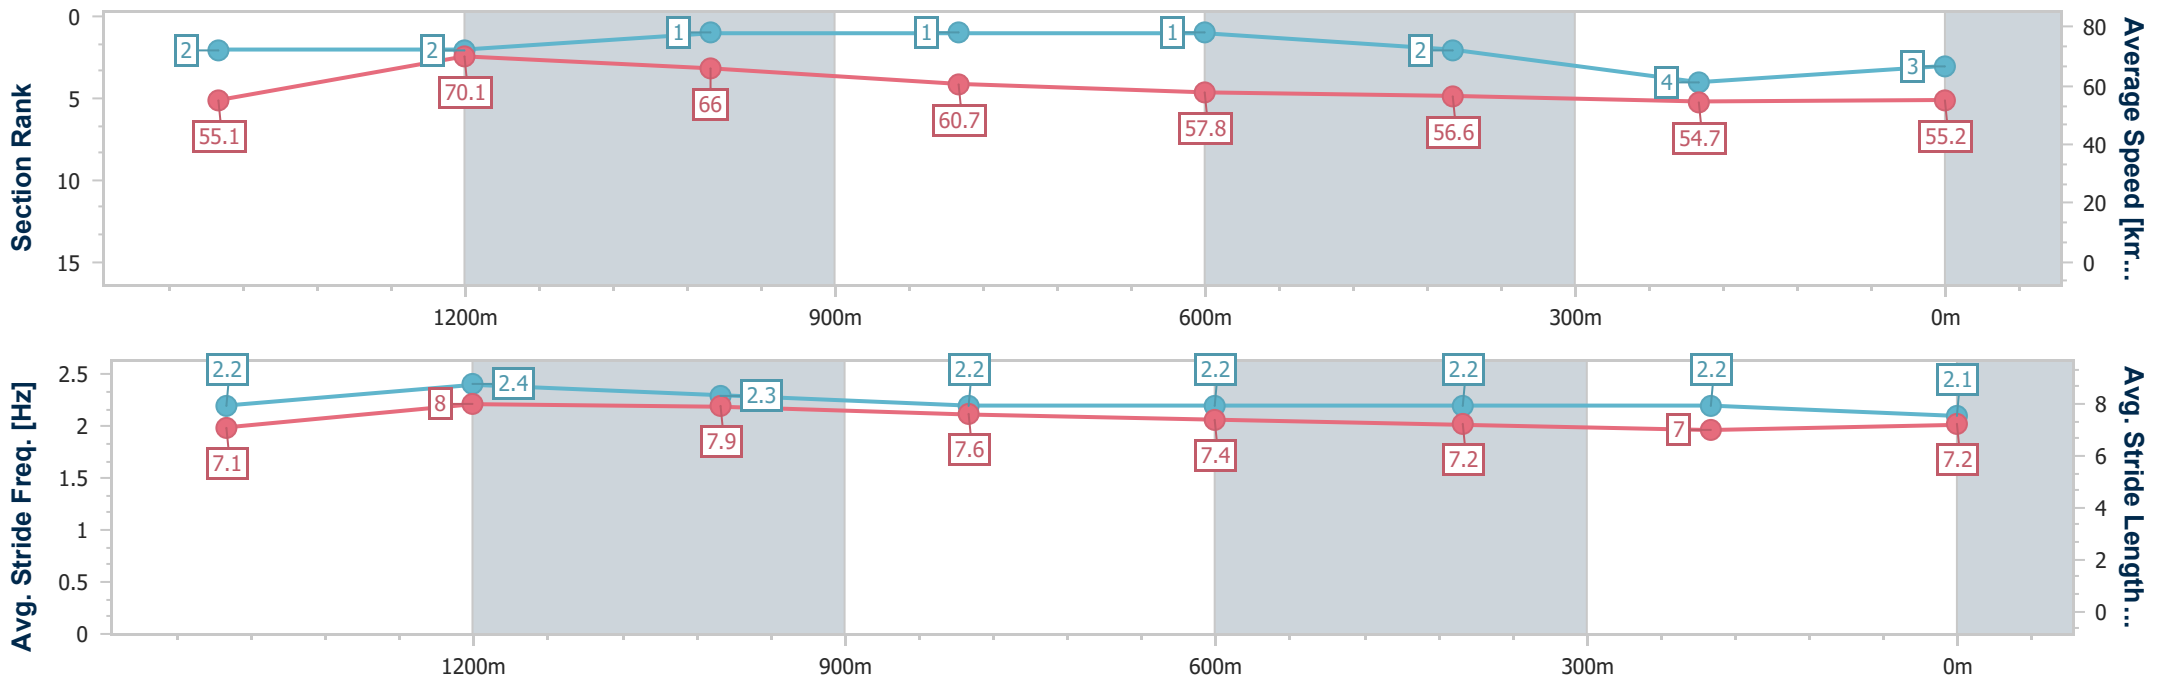

Toowoomba QLD Professional

Race 3: RDO EQUIPMENT KUHN 0 - 58 Handicap - 1625m

02 December 2023 - 18:24

Track Rating: Good 4, Weather: Fine, Rail Position: +2m Entire

Section	Overall	1400m	1200m	1000m	800m	600m	400m	200m
Section Times	1:39.94 [3] (0:14.82)	1:25.12 [2] (0:10.48)	1:14.64 [2] (0:10.93)	1:03.71 [1] (0:11.98)	0:51.73 [1] (0:12.62)	0:39.11 [1] (0:12.82)	0:26.29 [2] (0:13.22)	0:13.07 [4] (0:13.07)
Average Speed [km/h]	55.1	70.1	66.0	60.7	57.8	56.6	54.7	55.2
Top Speed [km/h]	69.5	70.9	68.8	63.0	58.7	57.7	56.0	56.0
Avg. Dist. to Rail [m]	5.9	2.6	4.2	3.4	3.6	1.6	2.2	2.2
Avg. Stride Freq. [Hz]	2.2	2.4	2.3	2.2	2.2	2.2	2.2	2.1
Avg. Stride Length [m]	7.1	8.0	7.9	7.6	7.4	7.2	7.0	7.2

- [] Ranking at each section and finish
- .-.- No data available at this section
- NA No data available

Horse/Jockey Name	Duchess Bree
Final Rank	4
Fastest Section Time (Section)	0:10.59 (1400m)
Top Speed [km/h] (Section)	70.1 (1400m)
Race State	Finished