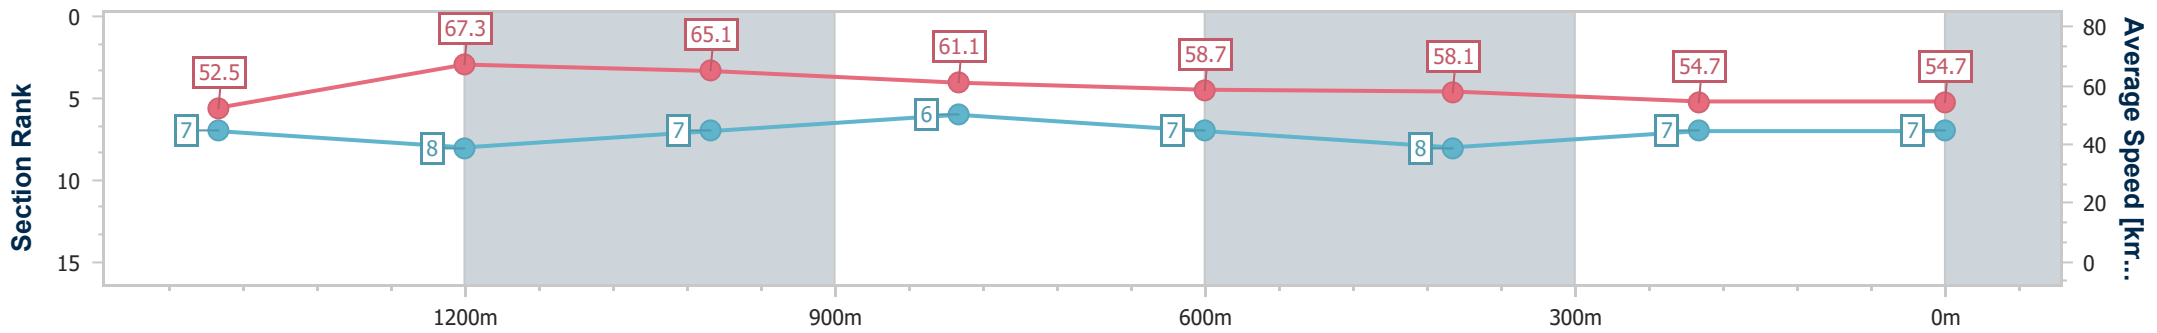

- [] Ranking at each section and finish
- .-.- No data available at this section
- NA No data available

Horse/Jockey Name	Star Chance
Final Rank	7
Fastest Section Time (Section)	0:10.86 (1400m)
Top Speed [km/h] (Section)	70.3 (Overall)
Race State	Finished

Toowoomba QLD Professional

Race 3: RDO EQUIPMENT KUHN 0 - 58 Handicap - 1625m

02 December 2023 - 18:24

Track Rating: Good 4, Weather: Fine, Rail Position: +2m Entire

Section	Overall	1400m	1200m	1000m	800m	600m	400m	200m
Section Times	1:40.73 [7] (0:15.46)	1:25.27 [7] (0:10.86)	1:14.41 [8] (0:11.08)	1:03.33 [7] (0:11.88)	0:51.45 [6] (0:12.38)	0:39.07 [7] (0:12.56)	0:26.51 [8] (0:13.32)	0:13.19 [7] (0:13.19)
Average Speed [km/h]	52.5	67.3	65.1	61.1	58.7	58.1	54.7	54.7
Top Speed [km/h]	70.3	70.2	66.2	62.8	59.7	59.5	56.4	55.7
Avg. Dist. to Rail [m]	3.9	2.5	2.3	2.4	2.8	2.4	4.1	4.0
Avg. Stride Freq. [Hz]	2.3	2.4	2.3	2.3	2.2	2.3	2.3	2.2
Avg. Stride Length [m]	6.4	7.7	7.7	7.4	7.3	7.1	6.7	6.9