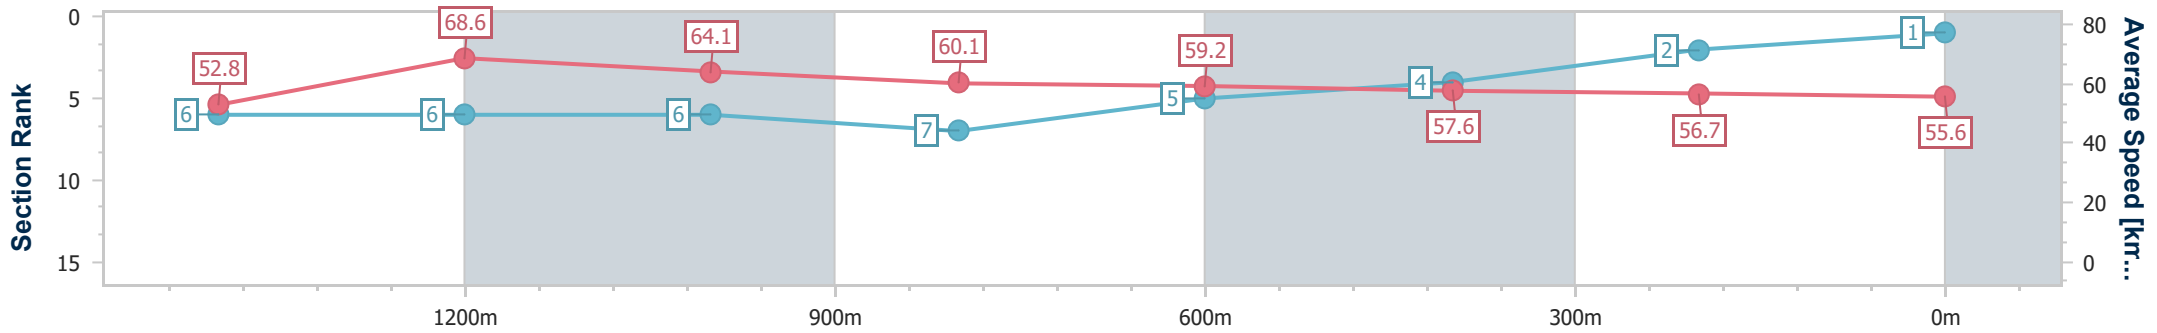

Toowoomba QLD Professional

Race 3: RDO EQUIPMENT KUHN 0 - 58 Handicap - 1625m

02 December 2023 - 18:24

Track Rating: Good 4, Weather: Fine, Rail Position: +2m Entire

Section	Overall	1400m	1200m	1000m	800m	600m	400m	200m
Section Times	1:39.59 [1] (0:15.38)	1:24.21 [6] (0:10.55)	1:13.66 [6] (0:11.27)	1:02.39 [6] (0:12.09)	0:50.30 [7] (0:12.20)	0:38.10 [5] (0:12.52)	0:25.58 [4] (0:12.63)	0:12.95 [2] (0:12.95)
Average Speed [km/h]	52.8	68.6	64.1	60.1	59.2	57.6	56.7	55.6
Top Speed [km/h]	68.3	69.8	67.1	61.8	59.8	59.9	57.9	57.8
Avg. Dist. to Rail [m]	1.8	1.2	4.7	3.2	0.5	0.5	0.8	1.0
Avg. Stride Freq. [Hz]	2.4	2.5	2.5	2.4	2.4	2.4	2.4	2.4
Avg. Stride Length [m]	6.1	7.5	7.2	7.0	6.9	6.6	6.5	6.5