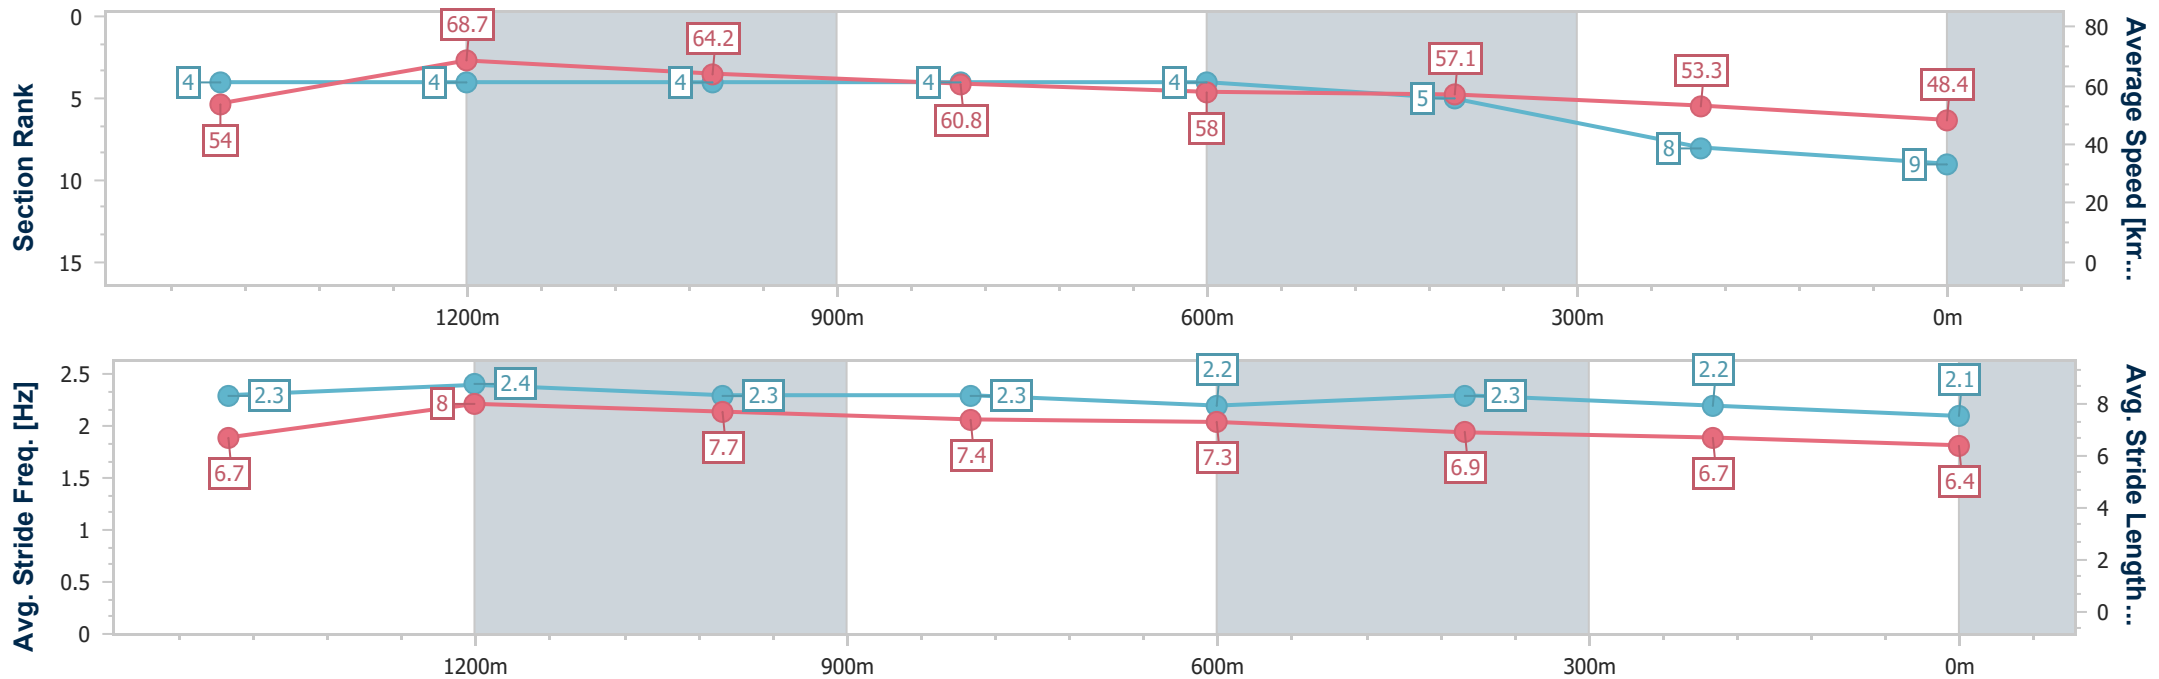

- [] Ranking at each section and finish
- .-.- No data available at this section
- NA No data available

Horse/Jockey Name	Miss Antarctica
Final Rank	9
Fastest Section Time (Section)	0:10.57 (1400m)
Top Speed [km/h] (Section)	70.5 (Overall)
Race State	Finished

Toowoomba QLD Professional

Race 3: RDO EQUIPMENT KUHN 0 - 58 Handicap - 1625m

02 December 2023 - 18:24

Track Rating: Good 4, Weather: Fine, Rail Position: +2m Entire

Section	Overall	1400m	1200m	1000m	800m	600m	400m	200m
Section Times	1:42.46 [9] (0:15.07)	1:27.39 [4] (0:10.57)	1:16.82 [4] (0:11.21)	1:05.61 [4] (0:11.81)	0:53.80 [4] (0:12.54)	0:41.26 [4] (0:12.82)	0:28.44 [5] (0:13.56)	0:14.88 [8] (0:14.88)
Average Speed [km/h]	54.0	68.7	64.2	60.8	58.0	57.1	53.3	48.4
Top Speed [km/h]	70.5	70.3	66.1	62.2	60.1	57.9	56.0	51.7
Avg. Dist. to Rail [m]	4.4	1.3	0.4	0.8	3.0	3.1	1.2	0.3
Avg. Stride Freq. [Hz]	2.3	2.4	2.3	2.3	2.2	2.3	2.2	2.1
Avg. Stride Length [m]	6.7	8.0	7.7	7.4	7.3	6.9	6.7	6.4

- [] Ranking at each section and finish
- .-.- No data available at this section
- NA No data available