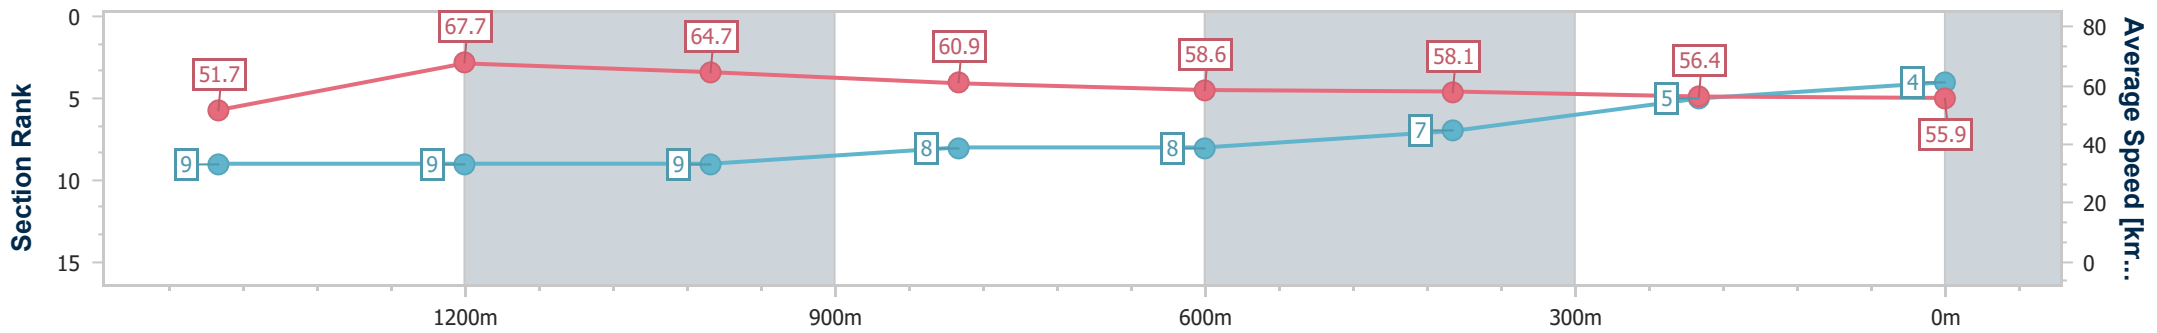

Toowoomba QLD Professional

Race 3: RDO EQUIPMENT KUHN 0 - 58 Handicap - 1625m

02 December 2023 - 18:24

Track Rating: Good 4, Weather: Fine, Rail Position: +2m Entire

Section	Overall	1400m	1200m	1000m	800m	600m	400m	200m
Section Times	1:39.96 [4] (0:15.74)	1:24.22 [9] (0:10.59)	1:13.63 [9] (0:11.15)	1:02.48 [9] (0:11.88)	0:50.60 [8] (0:12.33)	0:38.27 [8] (0:12.52)	0:25.75 [7] (0:12.88)	0:12.87 [5] (0:12.87)
Average Speed [km/h]	51.7	67.7	64.7	60.9	58.6	58.1	56.4	55.9
Top Speed [km/h]	69.3	70.1	66.2	62.8	60.0	60.0	58.1	56.9
Avg. Dist. to Rail [m]	2.7	0.5	1.1	1.0	1.4	1.5	3.5	5.5
Avg. Stride Freq. [Hz]	2.3	2.5	2.4	2.4	2.3	2.3	2.3	2.3
Avg. Stride Length [m]	6.3	7.7	7.4	7.1	7.0	6.9	6.7	6.7