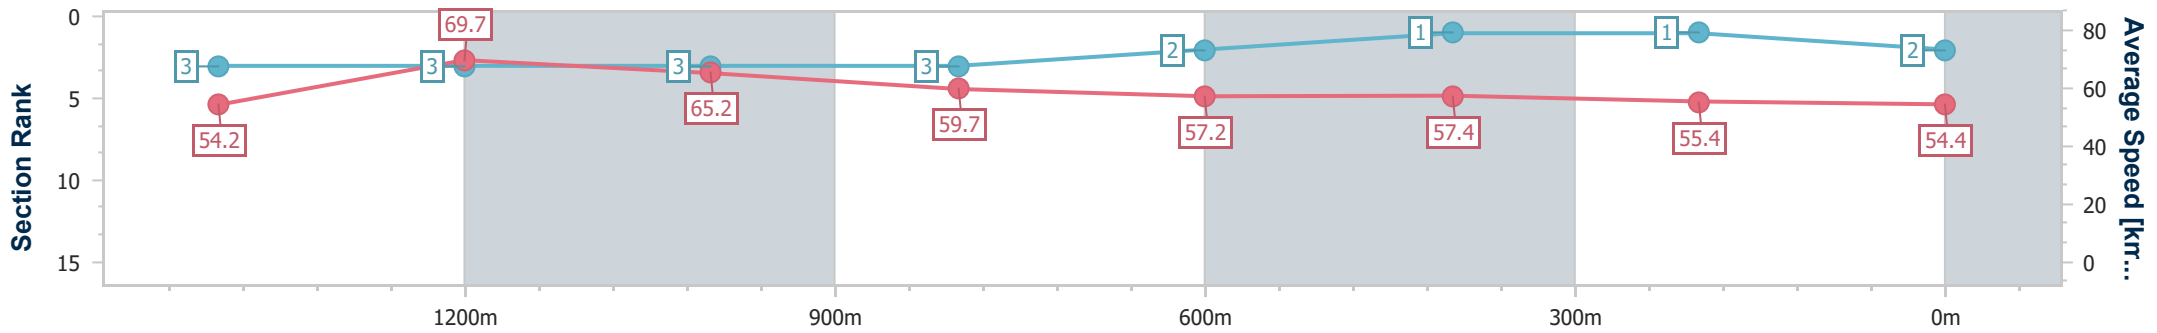

Toowoomba QLD Professional

Race 3: RDO EQUIPMENT KUHN 0 - 58 Handicap - 1625m

02 December 2023 - 18:24

Track Rating: Good 4, Weather: Fine, Rail Position: +2m Entire

Section	Overall	1400m	1200m	1000m	800m	600m	400m	200m
Section Times	1:39.75 [2] (0:14.96)	1:24.79 [3] (0:10.41)	1:14.38 [3] (0:11.06)	1:03.32 [3] (0:12.03)	0:51.29 [3] (0:12.56)	0:38.73 [2] (0:12.52)	0:26.21 [1] (0:12.93)	0:13.28 [1] (0:13.28)
Average Speed [km/h]	54.2	69.7	65.2	59.7	57.2	57.4	55.4	54.4
Top Speed [km/h]	71.8	70.6	67.2	62.4	59.0	58.9	56.4	55.4
Avg. Dist. to Rail [m]	2.2	0.7	0.5	0.5	0.3	0.9	0.9	1.4
Avg. Stride Freq. [Hz]	2.3	2.5	2.4	2.3	2.3	2.3	2.3	2.2
Avg. Stride Length [m]	6.7	7.9	7.6	7.2	7.0	6.9	6.8	6.8