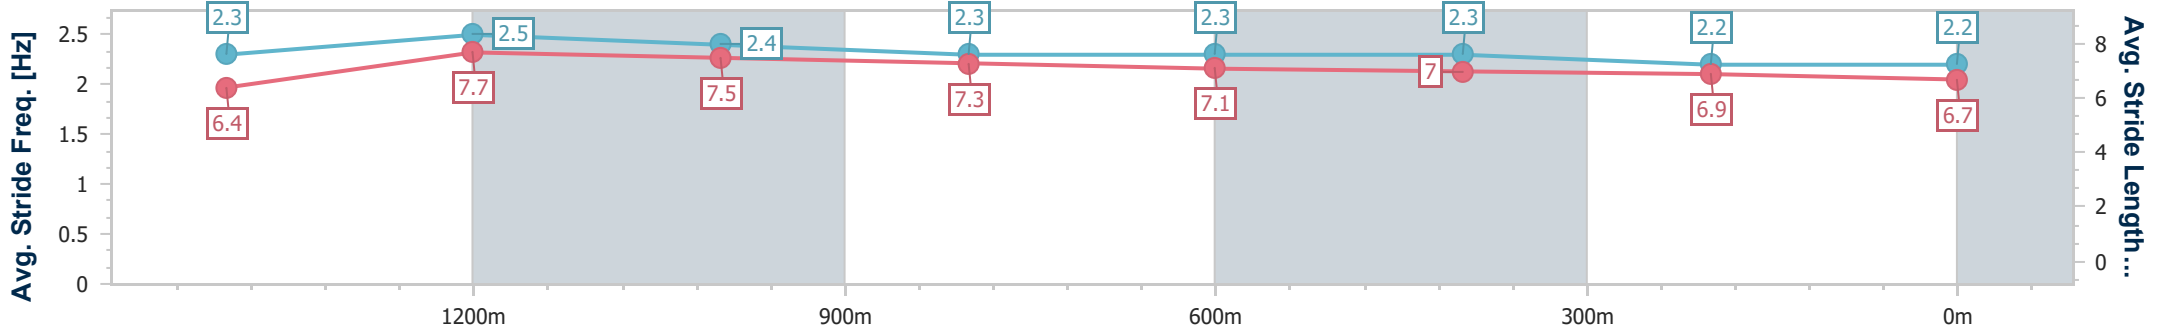

Toowoomba QLD Professional

Race 3: RDO EQUIPMENT KUHN 0 - 58 Handicap - 1625m

02 December 2023 - 18:24

Track Rating: Good 4, Weather: Fine, Rail Position: +2m Entire

Section	Overall	1400m	1200m	1000m	800m	600m	400m	200m
Section Times	1:41.25 [8] (0:15.50)	1:25.75 [8] (0:10.75)	1:15.00 [7] (0:11.15)	1:03.85 [8] (0:12.03)	0:51.82 [9] (0:12.62)	0:39.20 [9] (0:12.63)	0:26.57 [9] (0:12.93)	0:13.64 [9] (0:13.64)
Average Speed [km/h]	52.7	67.8	64.6	60.3	57.6	56.7	55.4	52.7
Top Speed [km/h]	69.9	69.9	66.1	63.5	58.7	59.4	56.2	53.9
Avg. Dist. to Rail [m]	4.0	2.5	1.8	1.8	2.4	1.0	1.3	1.7
Avg. Stride Freq. [Hz]	2.3	2.5	2.4	2.3	2.3	2.3	2.2	2.2
Avg. Stride Length [m]	6.4	7.7	7.5	7.3	7.1	7.0	6.9	6.7

- [] Ranking at each section and finish
- .-.- No data available at this section
- NA No data available

Horse/Jockey Name	Miss Antarctica
Final Rank	9
Fastest Section Time (Section)	0:10.57 (1400m)
Top Speed [km/h] (Section)	70.5 (Overall)
Race State	Finished