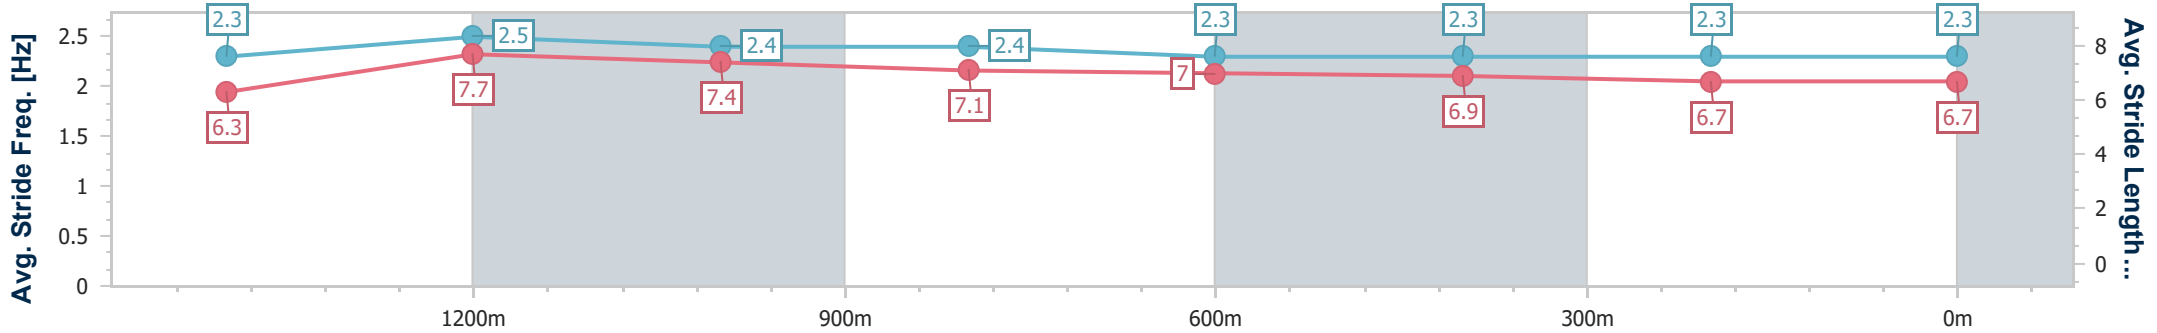

Toowoomba QLD Professional

Race 3: RDO EQUIPMENT KUHN 0 - 58 Handicap - 1625m

02 December 2023 - 18:24

Track Rating: Good 4, Weather: Fine, Rail Position: +2m Entire

Section	Overall	1400m	1200m	1000m	800m	600m	400m	200m
Section Times	1:39.96 [4] (0:15.74)	1:24.22 [9] (0:10.59)	1:13.63 [9] (0:11.15)	1:02.48 [9] (0:11.88)	0:50.60 [8] (0:12.33)	0:38.27 [8] (0:12.52)	0:25.75 [7] (0:12.88)	0:12.87 [5] (0:12.87)
Average Speed [km/h]	51.7	67.7	64.7	60.9	58.6	58.1	56.4	55.9
Top Speed [km/h]	69.3	70.1	66.2	62.8	60.0	60.0	58.1	56.9
Avg. Dist. to Rail [m]	2.7	0.5	1.1	1.0	1.4	1.5	3.5	5.5
Avg. Stride Freq. [Hz]	2.3	2.5	2.4	2.4	2.3	2.3	2.3	2.3
Avg. Stride Length [m]	6.3	7.7	7.4	7.1	7.0	6.9	6.7	6.7

- [] Ranking at each section and finish
- .-.- No data available at this section
- NA No data available

Horse/Jockey Name	Going To The Sun
Final Rank	5
Fastest Section Time (Section)	0:10.47 (1400m)
Top Speed [km/h] (Section)	71.3 (1400m)
Race State	Finished