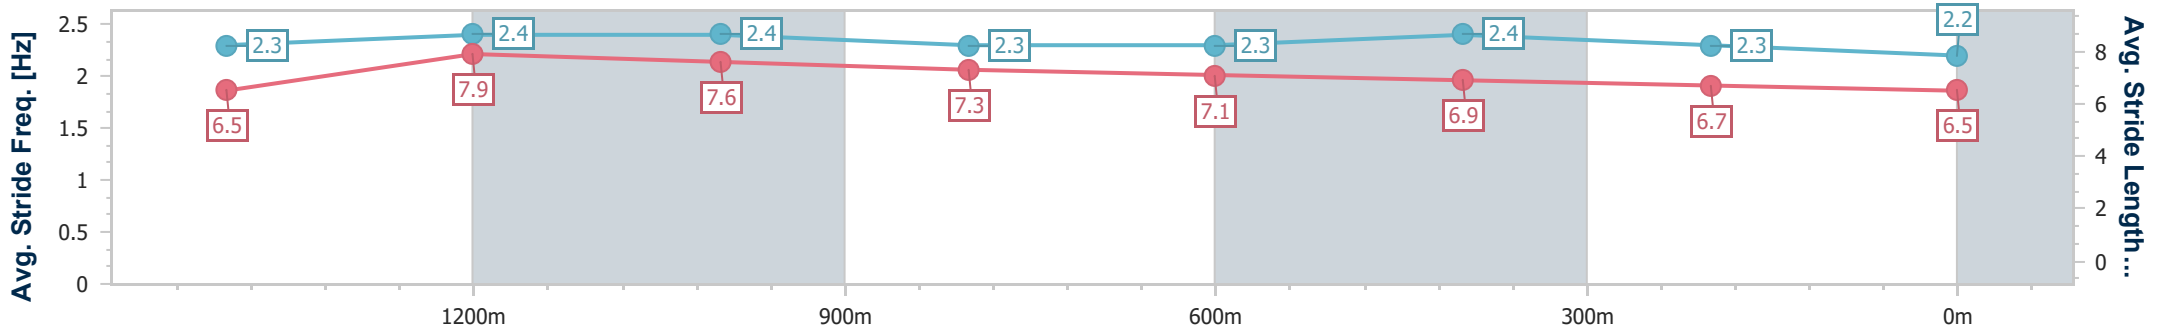

Toowoomba QLD Professional

Race 3: RDO EQUIPMENT KUHN 0 - 58 Handicap - 1625m

02 December 2023 - 18:24

Track Rating: Good 4, Weather: Fine, Rail Position: +2m Entire

Section	Overall	1400m	1200m	1000m	800m	600m	400m	200m
Section Times	1:40.50 [6] (0:15.25)	1:25.25 [5] (0:10.65)	1:14.60 [5] (0:11.18)	1:03.42 [5] (0:12.13)	0:51.29 [5] (0:12.31)	0:38.98 [6] (0:12.32)	0:26.66 [3] (0:12.98)	0:13.68 [3] (0:13.68)
Average Speed [km/h]	53.3	68.9	64.9	60.5	58.8	59.3	56.1	52.5
Top Speed [km/h]	71.8	71.2	66.4	62.1	59.6	61.3	57.4	54.5
Avg. Dist. to Rail [m]	4.7	3.7	5.5	5.3	2.9	2.7	3.4	5.3
Avg. Stride Freq. [Hz]	2.3	2.4	2.4	2.3	2.3	2.4	2.3	2.2
Avg. Stride Length [m]	6.5	7.9	7.6	7.3	7.1	6.9	6.7	6.5

- [] Ranking at each section and finish
- .-.- No data available at this section
- NA No data available

Horse/Jockey Name	Star Chance
Final Rank	7
Fastest Section Time (Section)	0:10.86 (1400m)
Top Speed [km/h] (Section)	70.3 (Overall)
Race State	Finished