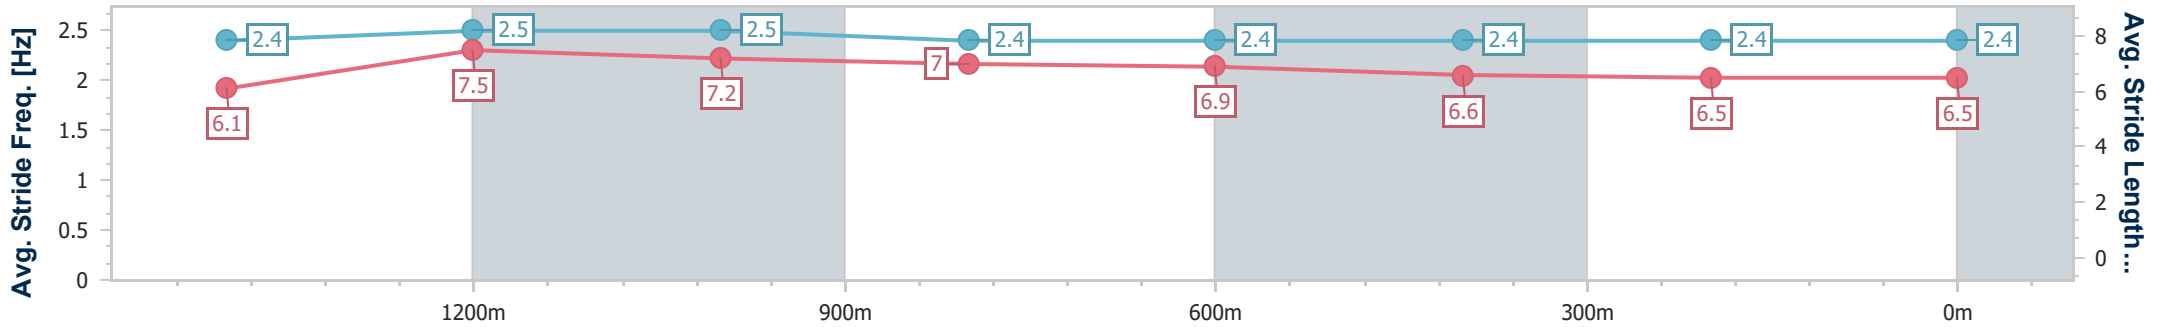

Toowoomba QLD Professional

Race 3: RDO EQUIPMENT KUHN 0 - 58 Handicap - 1625m

02 December 2023 - 18:24

Track Rating: Good 4, Weather: Fine, Rail Position: +2m Entire

Section	Overall	1400m	1200m	1000m	800m	600m	400m	200m
Section Times	1:39.59 [1] (0:15.38)	1:24.21 [6] (0:10.55)	1:13.66 [6] (0:11.27)	1:02.39 [6] (0:12.09)	0:50.30 [7] (0:12.20)	0:38.10 [5] (0:12.52)	0:25.58 [4] (0:12.63)	0:12.95 [2] (0:12.95)
Average Speed [km/h]	52.8	68.6	64.1	60.1	59.2	57.6	56.7	55.6
Top Speed [km/h]	68.3	69.8	67.1	61.8	59.8	59.9	57.9	57.8
Avg. Dist. to Rail [m]	1.8	1.2	4.7	3.2	0.5	0.5	0.8	1.0
Avg. Stride Freq. [Hz]	2.4	2.5	2.5	2.4	2.4	2.4	2.4	2.4
Avg. Stride Length [m]	6.1	7.5	7.2	7.0	6.9	6.6	6.5	6.5