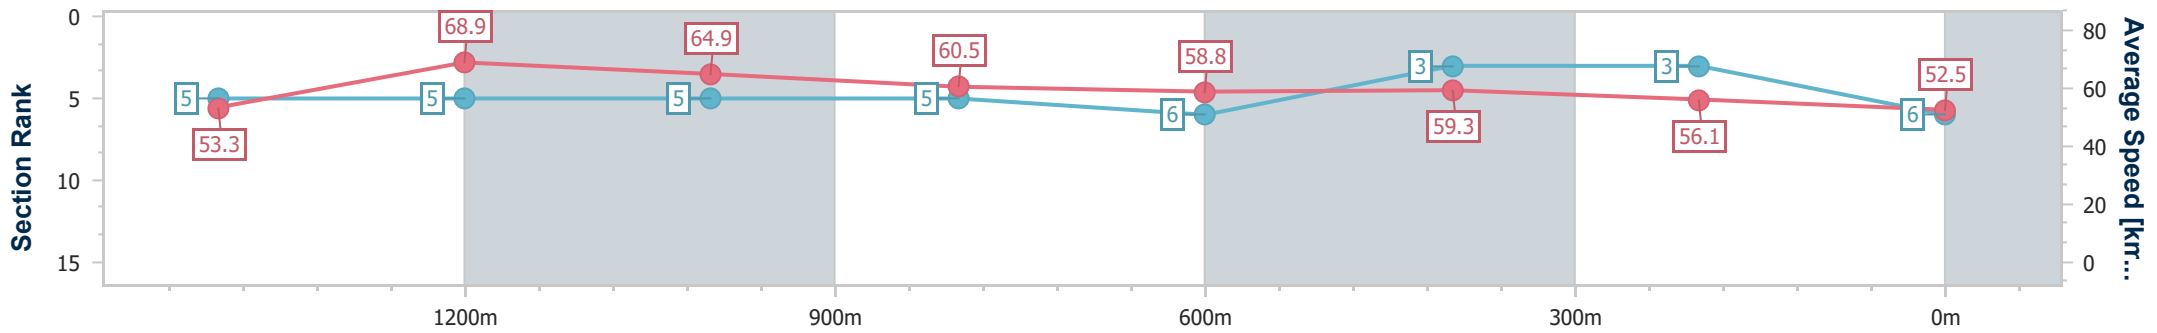

Toowoomba QLD Professional

Race 3: RDO EQUIPMENT KUHN 0 - 58 Handicap - 1625m

02 December 2023 - 18:24

Track Rating: Good 4, Weather: Fine, Rail Position: +2m Entire

Section	Overall	1400m	1200m	1000m	800m	600m	400m	200m
Section Times	1:40.50 [6] (0:15.25)	1:25.25 [5] (0:10.65)	1:14.60 [5] (0:11.18)	1:03.42 [5] (0:12.13)	0:51.29 [5] (0:12.31)	0:38.98 [6] (0:12.32)	0:26.66 [3] (0:12.98)	0:13.68 [3] (0:13.68)
Average Speed [km/h]	53.3	68.9	64.9	60.5	58.8	59.3	56.1	52.5
Top Speed [km/h]	71.8	71.2	66.4	62.1	59.6	61.3	57.4	54.5
Avg. Dist. to Rail [m]	4.7	3.7	5.5	5.3	2.9	2.7	3.4	5.3
Avg. Stride Freq. [Hz]	2.3	2.4	2.4	2.3	2.3	2.4	2.3	2.2
Avg. Stride Length [m]	6.5	7.9	7.6	7.3	7.1	6.9	6.7	6.5

- [] Ranking at each section and finish
- .-.- No data available at this section
- NA No data available

Horse/Jockey Name	Star Chance
Final Rank	7
Fastest Section Time (Section)	0:10.86 (1400m)
Top Speed [km/h] (Section)	70.3 (Overall)
Race State	Finished