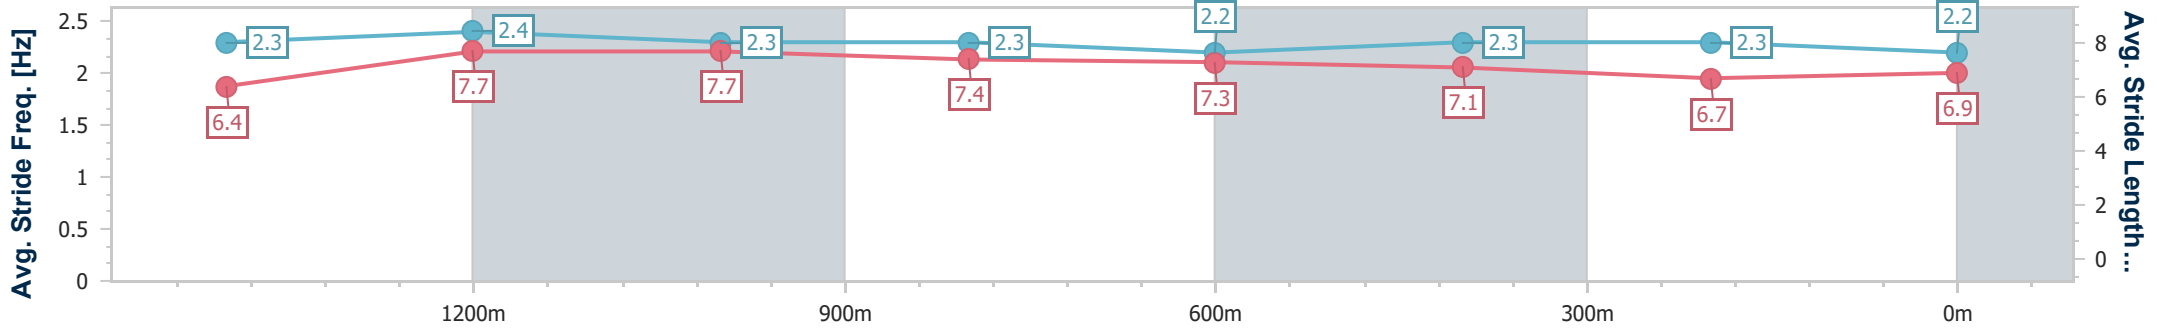

- [] Ranking at each section and finish
- .-.- No data available at this section
- NA No data available

Horse/Jockey Name	Star Chance
Final Rank	7
Fastest Section Time (Section)	0:10.86 (1400m)
Top Speed [km/h] (Section)	70.3 (Overall)
Race State	Finished

Toowoomba QLD Professional

Race 3: RDO EQUIPMENT KUHN 0 - 58 Handicap - 1625m

02 December 2023 - 18:24

Track Rating: Good 4, Weather: Fine, Rail Position: +2m Entire

Section	Overall	1400m	1200m	1000m	800m	600m	400m	200m
Section Times	1:40.73 [7] (0:15.46)	1:25.27 [7] (0:10.86)	1:14.41 [8] (0:11.08)	1:03.33 [7] (0:11.88)	0:51.45 [6] (0:12.38)	0:39.07 [7] (0:12.56)	0:26.51 [8] (0:13.32)	0:13.19 [7] (0:13.19)
Average Speed [km/h]	52.5	67.3	65.1	61.1	58.7	58.1	54.7	54.7
Top Speed [km/h]	70.3	70.2	66.2	62.8	59.7	59.5	56.4	55.7
Avg. Dist. to Rail [m]	3.9	2.5	2.3	2.4	2.8	2.4	4.1	4.0
Avg. Stride Freq. [Hz]	2.3	2.4	2.3	2.3	2.2	2.3	2.3	2.2
Avg. Stride Length [m]	6.4	7.7	7.7	7.4	7.3	7.1	6.7	6.9