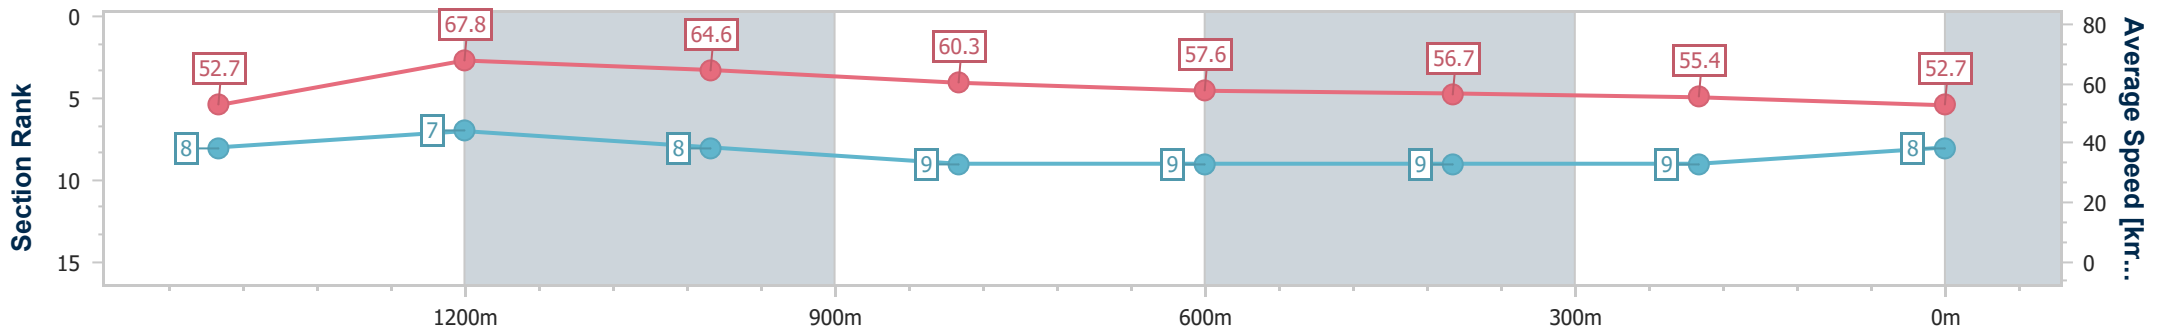

Toowoomba QLD Professional

Race 3: RDO EQUIPMENT KUHN 0 - 58 Handicap - 1625m

02 December 2023 - 18:24

Track Rating: Good 4, Weather: Fine, Rail Position: +2m Entire

Section	Overall	1400m	1200m	1000m	800m	600m	400m	200m
Section Times	1:41.25 [8] (0:15.50)	1:25.75 [8] (0:10.75)	1:15.00 [7] (0:11.15)	1:03.85 [8] (0:12.03)	0:51.82 [9] (0:12.62)	0:39.20 [9] (0:12.63)	0:26.57 [9] (0:12.93)	0:13.64 [9] (0:13.64)
Average Speed [km/h]	52.7	67.8	64.6	60.3	57.6	56.7	55.4	52.7
Top Speed [km/h]	69.9	69.9	66.1	63.5	58.7	59.4	56.2	53.9
Avg. Dist. to Rail [m]	4.0	2.5	1.8	1.8	2.4	1.0	1.3	1.7
Avg. Stride Freq. [Hz]	2.3	2.5	2.4	2.3	2.3	2.3	2.2	2.2
Avg. Stride Length [m]	6.4	7.7	7.5	7.3	7.1	7.0	6.9	6.7

- [] Ranking at each section and finish
- .-.- No data available at this section
- NA No data available

Horse/Jockey Name	Miss Antarctica
Final Rank	9
Fastest Section Time (Section)	0:10.57 (1400m)
Top Speed [km/h] (Section)	70.5 (Overall)
Race State	Finished