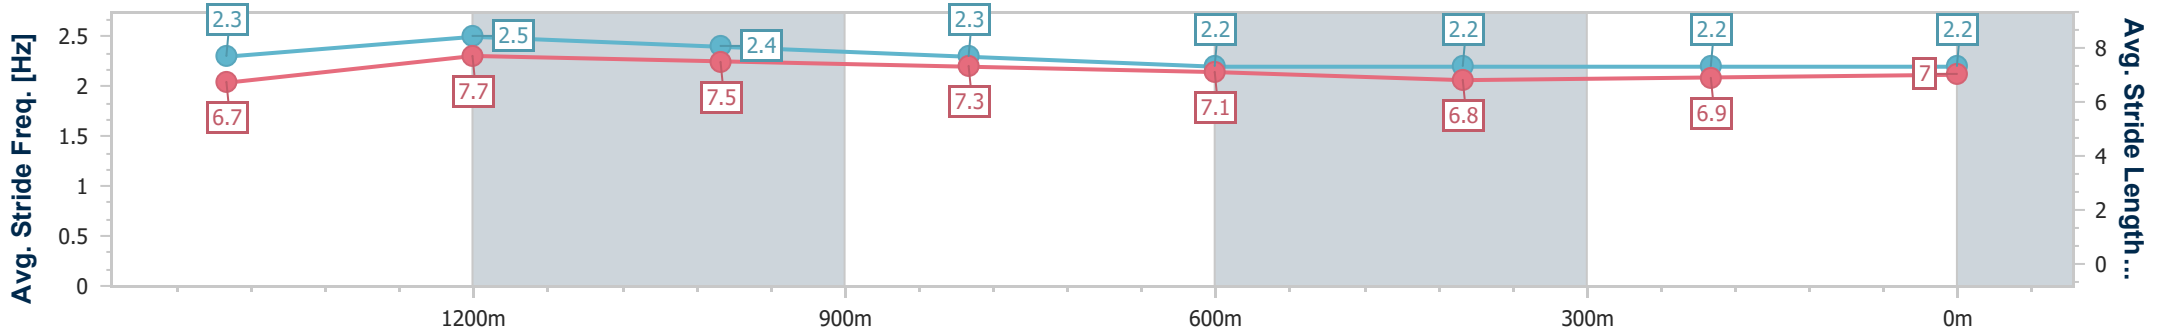

Toowoomba QLD Professional

Race 3: RDO EQUIPMENT KUHN 0 - 58 Handicap - 1625m

02 December 2023 - 18:24

Track Rating: Good 4, Weather: Fine, Rail Position: +2m Entire

Section	Overall	1400m	1200m	1000m	800m	600m	400m	200m
Section Times	1:40.25 [5] (0:14.76)	1:25.49 [1] (0:10.47)	1:15.02 [1] (0:11.12)	1:03.90 [2] (0:12.02)	0:51.88 [2] (0:12.66)	0:39.22 [3] (0:13.08)	0:26.14 [6] (0:13.14)	0:13.00 [6] (0:13.00)
Average Speed [km/h]	55.4	69.3	65.1	60.1	57.0	55.2	54.6	55.2
Top Speed [km/h]	70.6	71.3	67.1	62.3	58.4	57.2	55.9	55.5
Avg. Dist. to Rail [m]	6.3	2.1	1.9	1.9	0.3	0.3	0.1	0.4
Avg. Stride Freq. [Hz]	2.3	2.5	2.4	2.3	2.2	2.2	2.2	2.2
Avg. Stride Length [m]	6.7	7.7	7.5	7.3	7.1	6.8	6.9	7.0