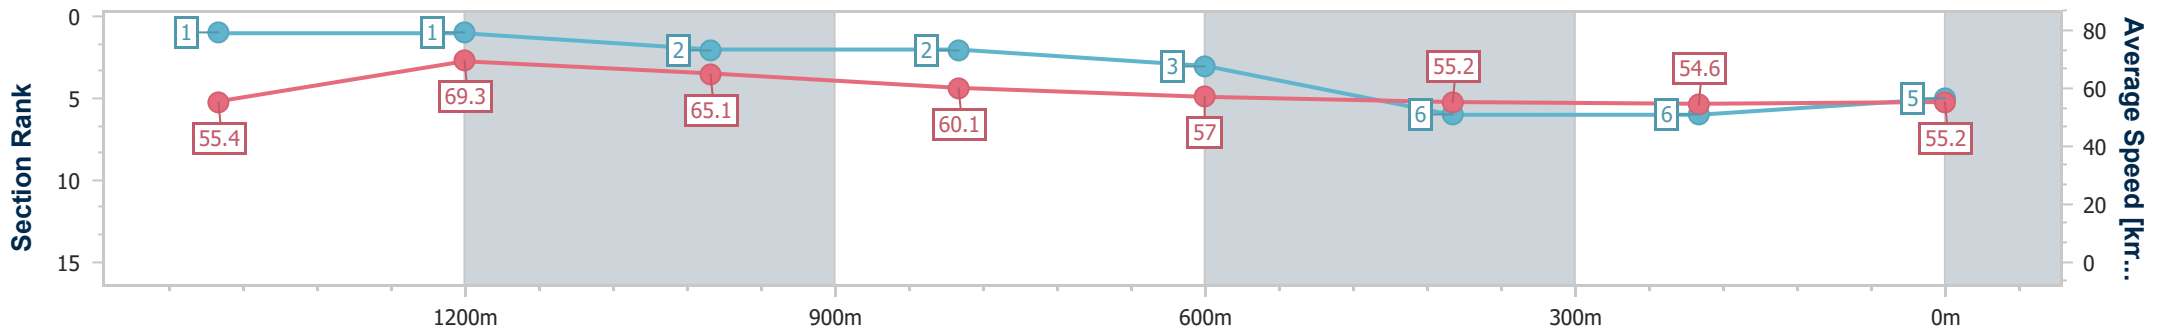

Toowoomba QLD Professional

Race 3: RDO EQUIPMENT KUHN 0 - 58 Handicap - 1625m

02 December 2023 - 18:24

Track Rating: Good 4, Weather: Fine, Rail Position: +2m Entire

Section	Overall	1400m	1200m	1000m	800m	600m	400m	200m
Section Times	1:40.25 [5] (0:14.76)	1:25.49 [1] (0:10.47)	1:15.02 [1] (0:11.12)	1:03.90 [2] (0:12.02)	0:51.88 [2] (0:12.66)	0:39.22 [3] (0:13.08)	0:26.14 [6] (0:13.14)	0:13.00 [6] (0:13.00)
Average Speed [km/h]	55.4	69.3	65.1	60.1	57.0	55.2	54.6	55.2
Top Speed [km/h]	70.6	71.3	67.1	62.3	58.4	57.2	55.9	55.5
Avg. Dist. to Rail [m]	6.3	2.1	1.9	1.9	0.3	0.3	0.1	0.4
Avg. Stride Freq. [Hz]	2.3	2.5	2.4	2.3	2.2	2.2	2.2	2.2
Avg. Stride Length [m]	6.7	7.7	7.5	7.3	7.1	6.8	6.9	7.0