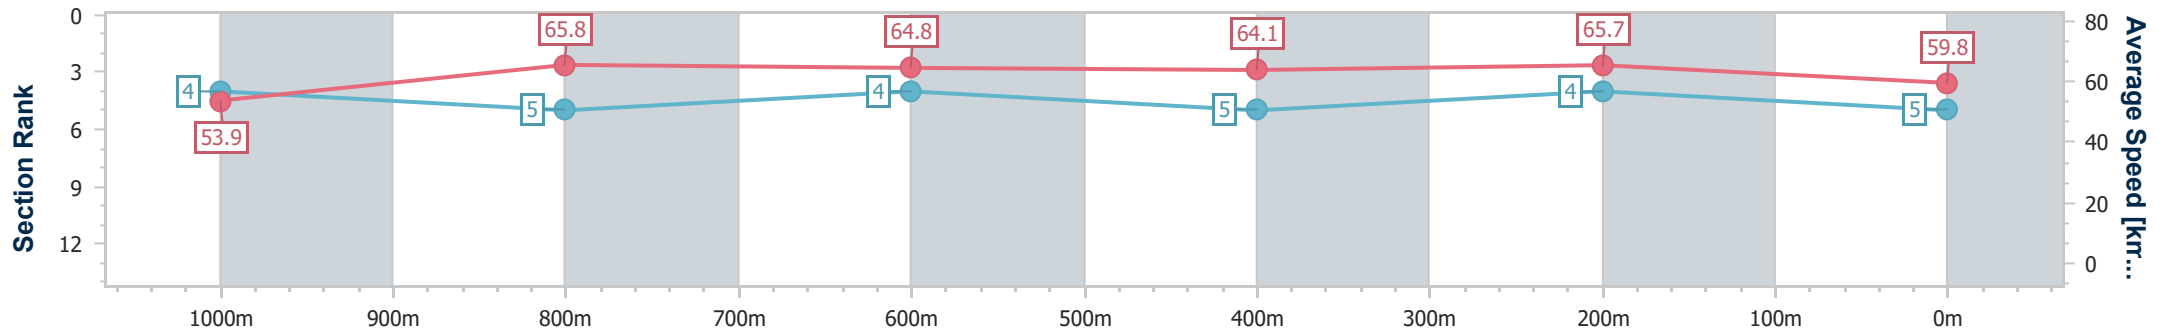

Horse/Jockey Name	Nettuno
Final Rank	5
Fastest Section Time (Section)	0:10.89 (400m)
Top Speed [km/h] (Section)	68.3 (1000m)
Race State	Finished

Doomben QLD Professional
Race 8: LADBROKES GEORGE MOORE STAKES - 1200m
02 December 2023 - 16:28
Track Rating: Soft 6, Weather: Fine, Rail Position: +1m Entire

BRISBANE
RACING CLUB

Section	Overall	1000m	800m	600m	400m	200m
Section Times	1:09.65 [5] (0:13.35)	0:56.30 [4] (0:10.99)	0:45.31 [5] (0:11.16)	0:34.15 [4] (0:11.22)	0:22.93 [5] (0:10.89)	0:12.04 [4]
Average Speed [km/h]	53.9	65.8	64.8	64.1	65.7	59.8
Top Speed [km/h]	68.1	68.3	65.6	65.1	66.9	64.8
Avg. Dist. to Rail [m]	3.3	2.6	1.1	0.8	2.0	1.8
Avg. Stride Freq. [Hz]	2.3	2.4	2.4	2.4	2.4	2.3
Avg. Stride Length [m]	6.4	7.6	7.5	7.4	7.4	7.2

- [ ] Ranking at each section and finish
- -.-.- No data available at this section
- NA No data available