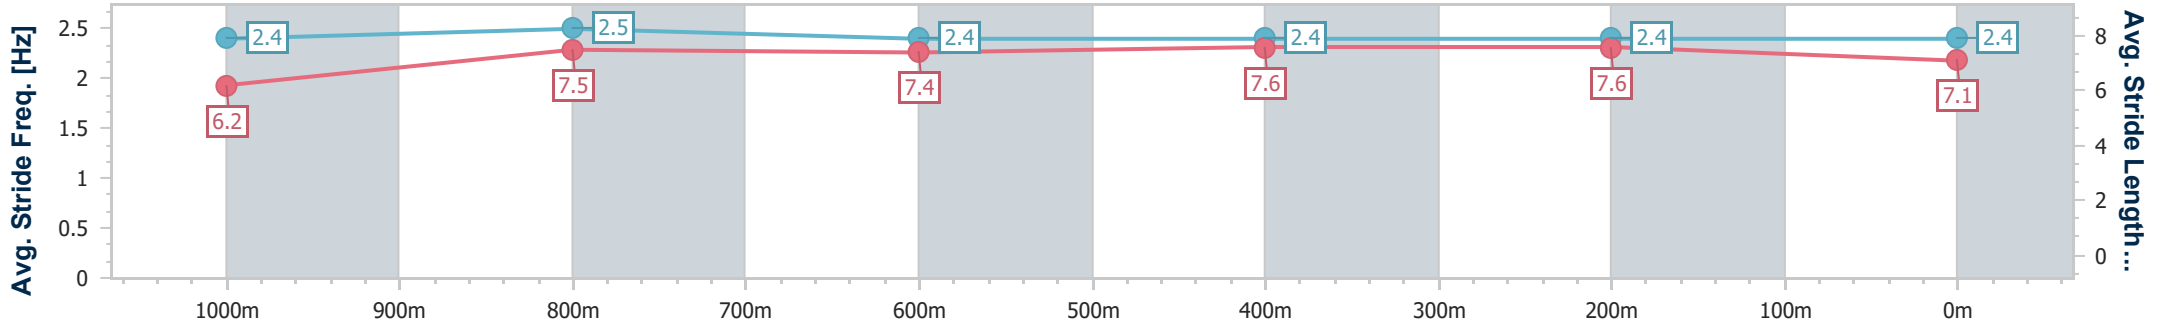

**Doomben QLD Professional**  
**Race 8: LADBROKES GEORGE MOORE STAKES - 1200m**  
 02 December 2023 - 16:28  
 Track Rating: Soft 6, Weather: Fine, Rail Position: +1m Entire

BRISBANE  
RACING CLUB

Section	Overall	1000m	800m	600m	400m	200m
Section Times	1:09.13 [2] (0:13.30)	0:55.83 [3] (0:10.78)	0:45.05 [3] (0:11.10)	0:33.95 [2] (0:11.13)	0:22.82 [2] (0:10.98)	0:11.84 [2] (0:11.84)
Average Speed [km/h]	54.0	66.9	65.1	64.1	65.2	60.7
Top Speed [km/h]	68.3	69.0	66.0	65.3	66.4	64.6
Avg. Dist. to Rail [m]	1.6	0.6	1.0	1.6	2.7	2.2
Avg. Stride Freq. [Hz]	2.4	2.5	2.4	2.4	2.4	2.4
Avg. Stride Length [m]	6.2	7.5	7.4	7.6	7.6	7.1