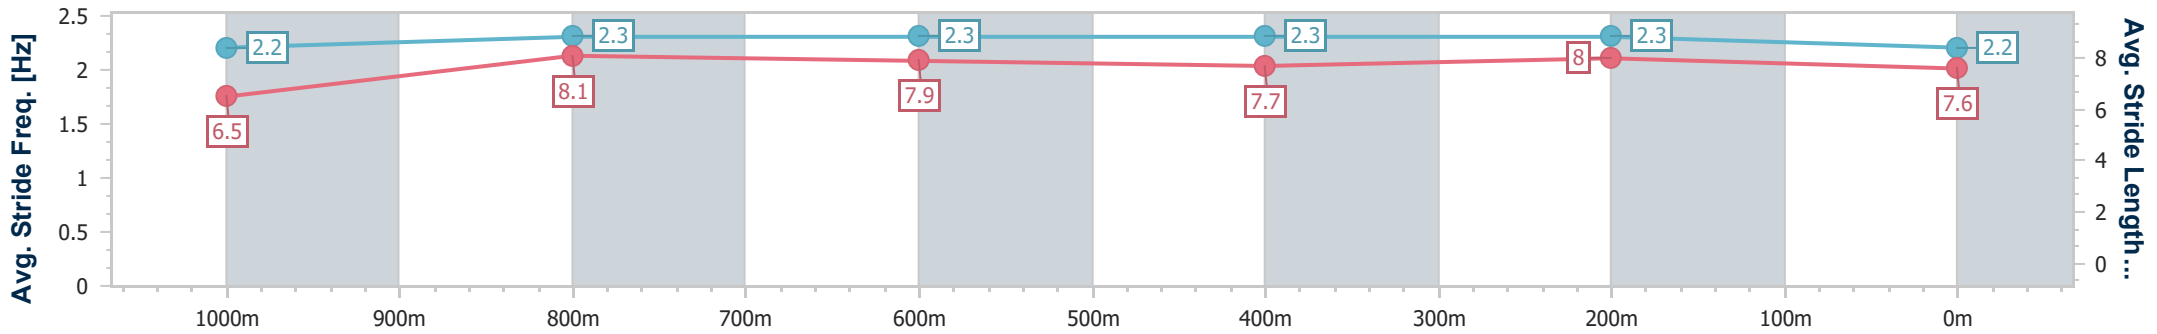

Horse/Jockey Name	Deepour
Final Rank	6
Fastest Section Time (Section)	0:10.84 (1000m)
Top Speed [km/h] (Section)	68.1 (1000m)
Race State	Finished

Doomben QLD Professional
Race 8: LADBROKES GEORGE MOORE STAKES - 1200m
02 December 2023 - 16:28
Track Rating: Soft 6, Weather: Fine, Rail Position: +1m Entire

BRISBANE
RACING CLUB

Section	Overall	1000m	800m	600m	400m	200m
Section Times	1:09.87 [6] (0:13.94)	0:55.93 [7] (0:10.84)	0:45.09 [7] (0:11.24)	0:33.85 [9] (0:11.06)	0:22.79 [9] (0:10.96)	0:11.83 [8] (0:11.83)
Average Speed [km/h]	51.8	66.4	64.4	64.6	65.3	60.9
Top Speed [km/h]	65.9	68.1	65.4	66.2	67.1	63.7
Avg. Dist. to Rail [m]	3.5	1.1	0.7	1.1	1.8	3.5
Avg. Stride Freq. [Hz]	2.2	2.3	2.3	2.3	2.3	2.2
Avg. Stride Length [m]	6.5	8.1	7.9	7.7	8.0	7.6

- [ ] Ranking at each section and finish
- -.-.- No data available at this section
- NA No data available