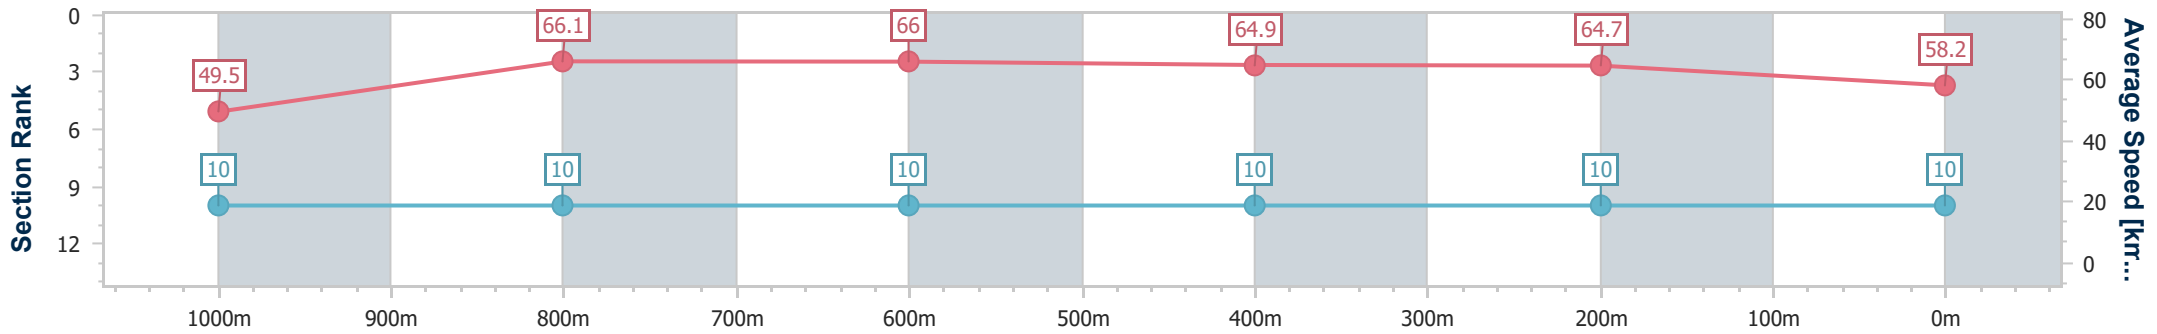

Horse/Jockey Name	Vinco
Final Rank	10
Fastest Section Time (Section)	0:10.89 (1000m)
Top Speed [km/h] (Section)	67.6 (1000m)
Race State	Finished

Doomben QLD Professional
Race 8: LADBROKES GEORGE MOORE STAKES - 1200m
02 December 2023 - 16:28
Track Rating: Soft 6, Weather: Fine, Rail Position: +1m Entire

BRISBANE
RACING CLUB

Section	Overall	1000m	800m	600m	400m	200m
Section Times	1:11.00 [10] (0:14.57)	0:56.43 [10] (0:10.89)	0:45.54 [10] (0:10.99)	0:34.55 [10] (0:11.11)	0:23.44 [10] (0:11.07)	0:12.37 [10] (0:12.37)
Average Speed [km/h]	49.5	66.1	66.0	64.9	64.7	58.2
Top Speed [km/h]	65.8	67.6	67.0	66.1	66.1	63.2
Avg. Dist. to Rail [m]	2.8	0.5	1.2	0.7	1.2	1.6
Avg. Stride Freq. [Hz]	2.2	2.3	2.3	2.3	2.3	2.2
Avg. Stride Length [m]	6.3	7.9	8.0	7.8	7.8	7.3

- [ ] Ranking at each section and finish
- -.-.- No data available at this section
- NA No data available