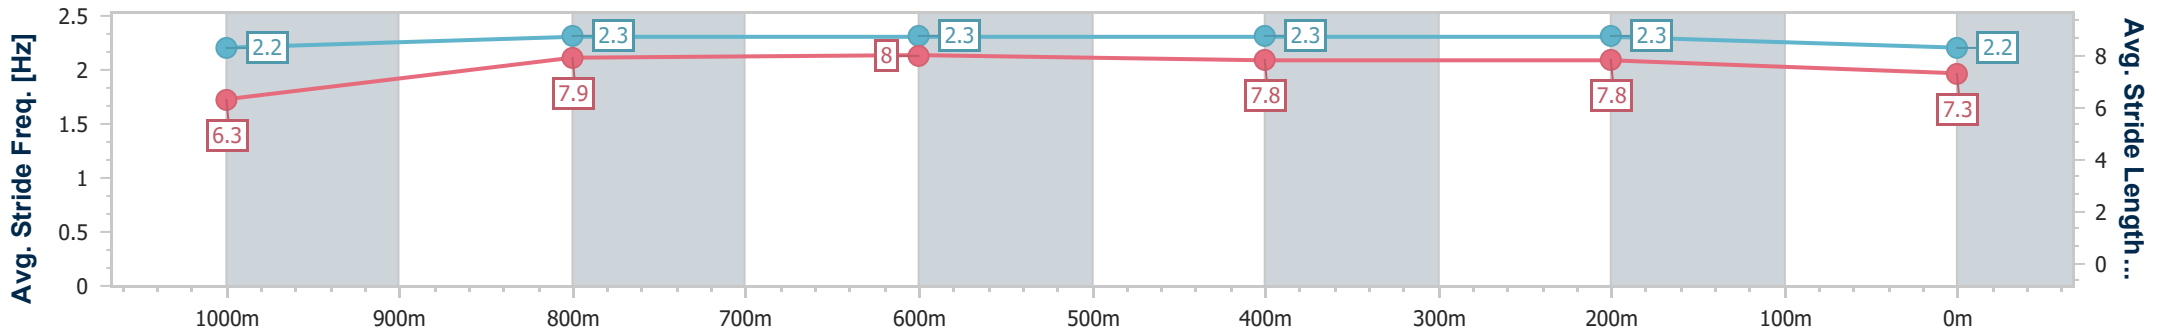

Horse/Jockey Name	Vinco
Final Rank	10
Fastest Section Time (Section)	0:10.89 (1000m)
Top Speed [km/h] (Section)	67.6 (1000m)
Race State	Finished

Doomben QLD Professional
Race 8: LADBROKES GEORGE MOORE STAKES - 1200m
02 December 2023 - 16:28
Track Rating: Soft 6, Weather: Fine, Rail Position: +1m Entire

BRISBANE
RACING CLUB

Section	Overall	1000m	800m	600m	400m	200m
Section Times	1:11.00 [10] (0:14.57)	0:56.43 [10] (0:10.89)	0:45.54 [10] (0:10.99)	0:34.55 [10] (0:11.11)	0:23.44 [10] (0:11.07)	0:12.37 [10] (0:12.37)
Average Speed [km/h]	49.5	66.1	66.0	64.9	64.7	58.2
Top Speed [km/h]	65.8	67.6	67.0	66.1	66.1	63.2
Avg. Dist. to Rail [m]	2.8	0.5	1.2	0.7	1.2	1.6
Avg. Stride Freq. [Hz]	2.2	2.3	2.3	2.3	2.3	2.2
Avg. Stride Length [m]	6.3	7.9	8.0	7.8	7.8	7.3

- [ ] Ranking at each section and finish
- -.-.- No data available at this section
- NA No data available