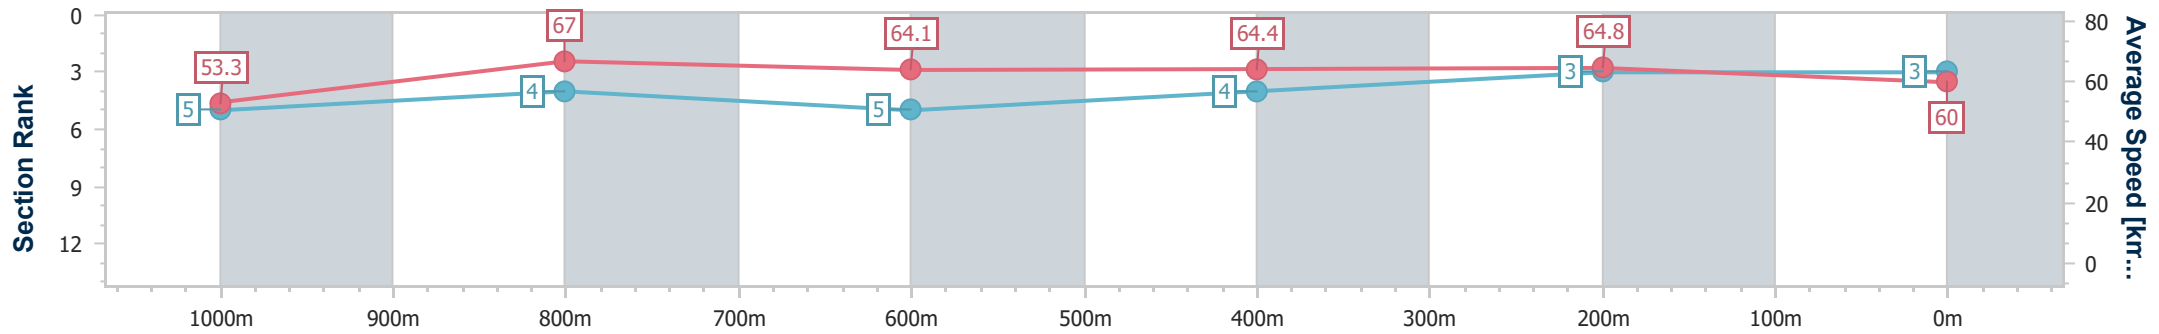

Horse/Jockey Name	Legal Esprit
Final Rank	3
Fastest Section Time (Section)	0:10.75 (1000m)
Top Speed [km/h] (Section)	68.9 (1000m)
Race State	Finished

Doomben QLD Professional
Race 8: LADBROKES GEORGE MOORE STAKES - 1200m
02 December 2023 - 16:28
Track Rating: Soft 6, Weather: Fine, Rail Position: +1m Entire

BRISBANE
RACING CLUB

Section	Overall	1000m	800m	600m	400m	200m
Section Times	1:09.61 [3] (0:13.56)	0:56.05 [5] (0:10.75)	0:45.30 [4] (0:11.20)	0:34.10 [5] (0:11.06)	0:23.04 [4] (0:11.04)	0:12.00 [3] (0:12.00)
Average Speed [km/h]	53.3	67.0	64.1	64.4	64.8	60.0
Top Speed [km/h]	66.8	68.9	65.6	66.7	66.5	63.8
Avg. Dist. to Rail [m]	3.7	0.6	0.6	1.4	1.9	1.2
Avg. Stride Freq. [Hz]	2.3	2.4	2.4	2.4	2.4	2.3
Avg. Stride Length [m]	6.4	7.7	7.5	7.4	7.5	7.2

- [ ] Ranking at each section and finish
- -.-.- No data available at this section
- NA No data available