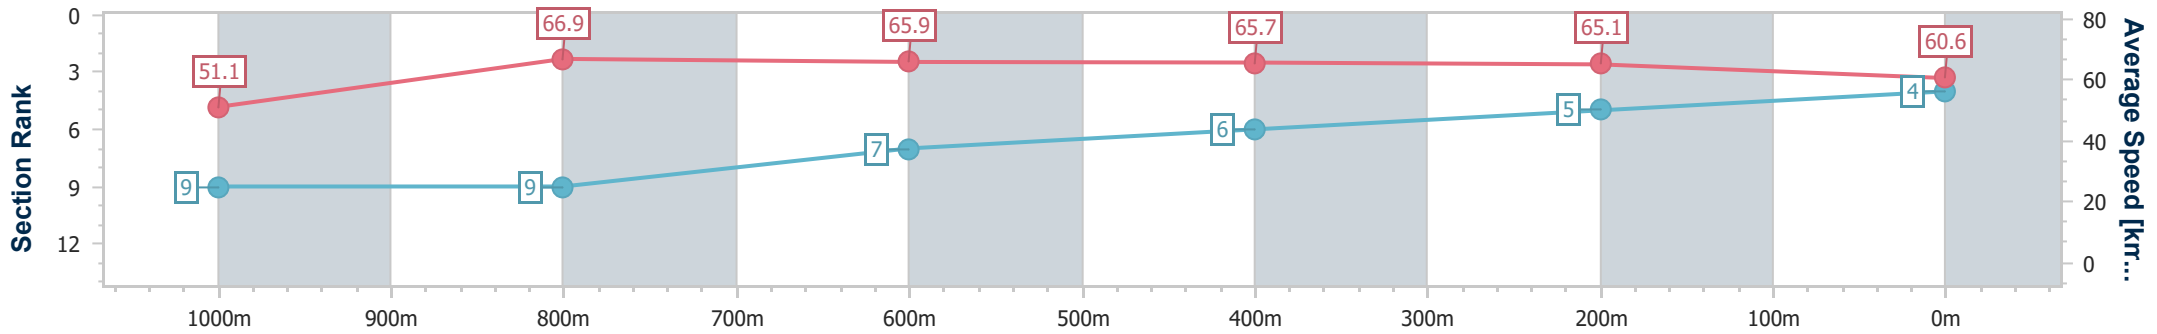

Horse/Jockey Name	Baller
Final Rank	4
Fastest Section Time (Section)	0:10.81 (1000m)
Top Speed [km/h] (Section)	68.1 (1000m)
Race State	Finished

Doomben QLD Professional
Race 8: LADBROKES GEORGE MOORE STAKES - 1200m
02 December 2023 - 16:28
Track Rating: Soft 6, Weather: Fine, Rail Position: +1m Entire

BRISBANE
RACING CLUB

Section	Overall	1000m	800m	600m	400m	200m
Section Times	1:09.64 [4] (0:14.10)	0:55.54 [9] (0:10.81)	0:44.73 [9] (0:10.96)	0:33.77 [7] (0:10.87)	0:22.90 [6] (0:11.01)	0:11.89 [5] (0:11.89)
Average Speed [km/h]	51.1	66.9	65.9	65.7	65.1	60.6
Top Speed [km/h]	67.3	68.1	67.7	67.9	66.4	64.6
Avg. Dist. to Rail [m]	7.2	1.9	0.8	1.2	1.8	3.5
Avg. Stride Freq. [Hz]	2.2	2.4	2.4	2.5	2.4	2.4
Avg. Stride Length [m]	6.4	7.7	7.5	7.5	7.4	7.1

- [ ] Ranking at each section and finish
- -.-.- No data available at this section
- NA No data available