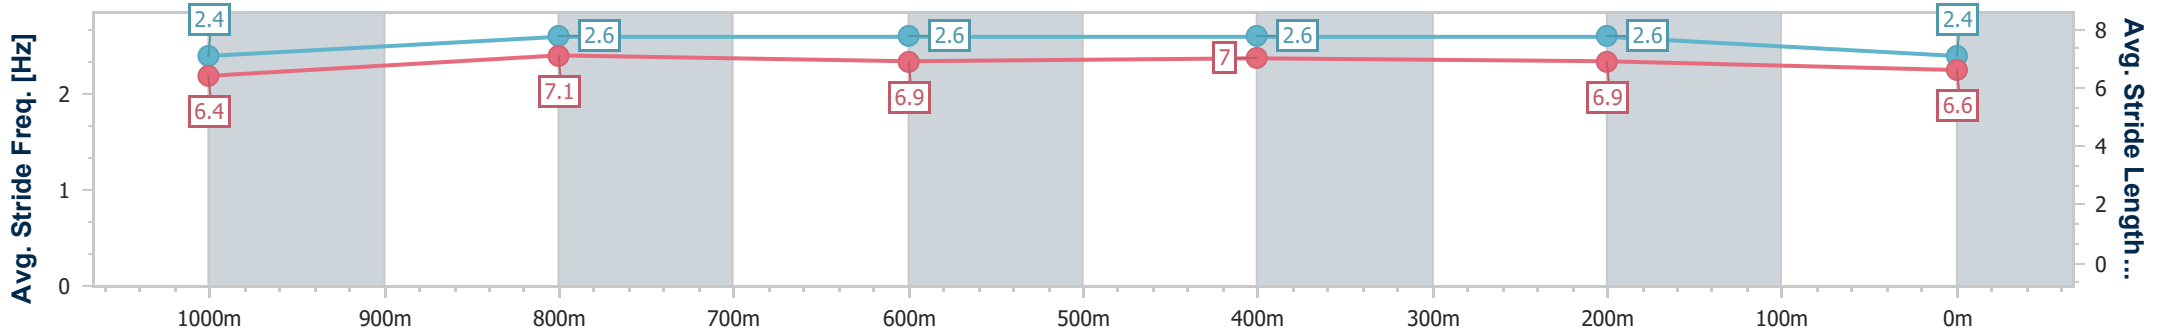

Horse/Jockey Name	The Big Goodbye
Final Rank	8
Fastest Section Time (Section)	0:10.83 (1000m)
Top Speed [km/h] (Section)	68.6 (1000m)
Race State	Finished

Doomben QLD Professional
Race 8: LADBROKES GEORGE MOORE STAKES - 1200m
02 December 2023 - 16:28
Track Rating: Soft 6, Weather: Fine, Rail Position: +1m Entire

BRISBANE
RACING CLUB

Section	Overall	1000m	800m	600m	400m	200m
Section Times	1:10.46 [8] (0:13.21)	0:57.25 [1] (0:10.83)	0:46.42 [2] (0:11.17)	0:35.25 [3] (0:11.23)	0:24.02 [3] (0:11.33)	0:12.69 [6] (0:12.69)
Average Speed [km/h]	54.4	66.9	64.9	63.9	63.4	56.7
Top Speed [km/h]	68.3	68.6	66.1	65.3	64.9	62.4
Avg. Dist. to Rail [m]	3.9	2.6	1.7	0.9	0.8	1.7
Avg. Stride Freq. [Hz]	2.4	2.6	2.6	2.6	2.6	2.4
Avg. Stride Length [m]	6.4	7.1	6.9	7.0	6.9	6.6

- [ ] Ranking at each section and finish
- -.-.- No data available at this section
- NA No data available