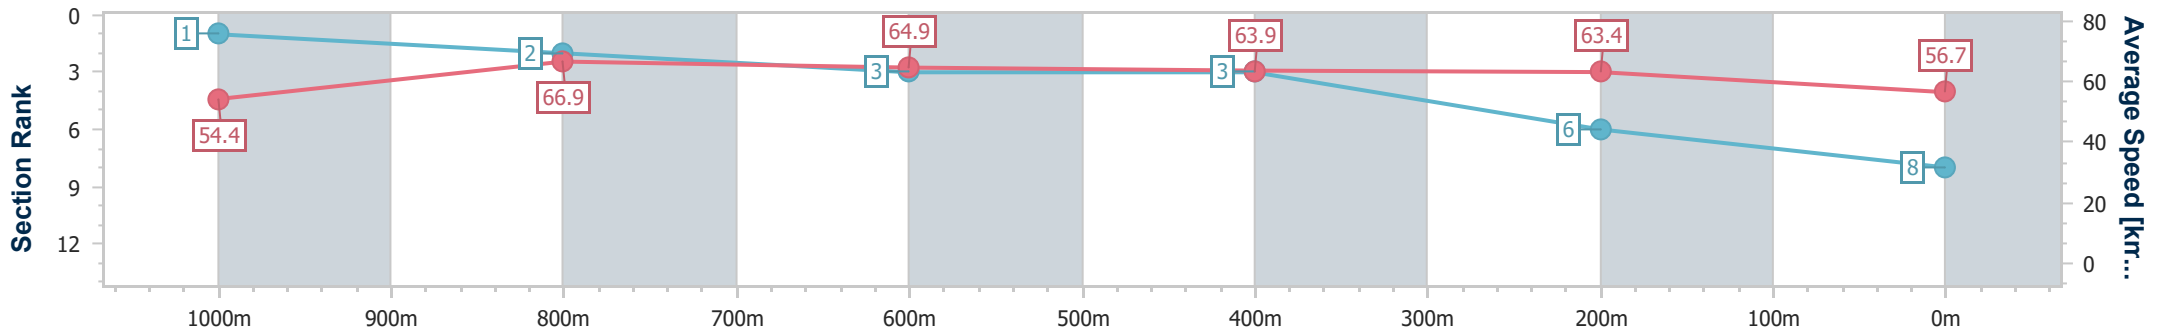

Horse/Jockey Name	The Big Goodbye
Final Rank	8
Fastest Section Time (Section)	0:10.83 (1000m)
Top Speed [km/h] (Section)	68.6 (1000m)
Race State	Finished

Doomben QLD Professional
Race 8: LADBROKES GEORGE MOORE STAKES - 1200m
02 December 2023 - 16:28
Track Rating: Soft 6, Weather: Fine, Rail Position: +1m Entire

BRISBANE
RACING CLUB

Section	Overall	1000m	800m	600m	400m	200m
Section Times	1:10.46 [8] (0:13.21)	0:57.25 [1] (0:10.83)	0:46.42 [2] (0:11.17)	0:35.25 [3] (0:11.23)	0:24.02 [3] (0:11.33)	0:12.69 [6] (0:12.69)
Average Speed [km/h]	54.4	66.9	64.9	63.9	63.4	56.7
Top Speed [km/h]	68.3	68.6	66.1	65.3	64.9	62.4
Avg. Dist. to Rail [m]	3.9	2.6	1.7	0.9	0.8	1.7
Avg. Stride Freq. [Hz]	2.4	2.6	2.6	2.6	2.6	2.4
Avg. Stride Length [m]	6.4	7.1	6.9	7.0	6.9	6.6

- [ ] Ranking at each section and finish
- -.-.- No data available at this section
- NA No data available