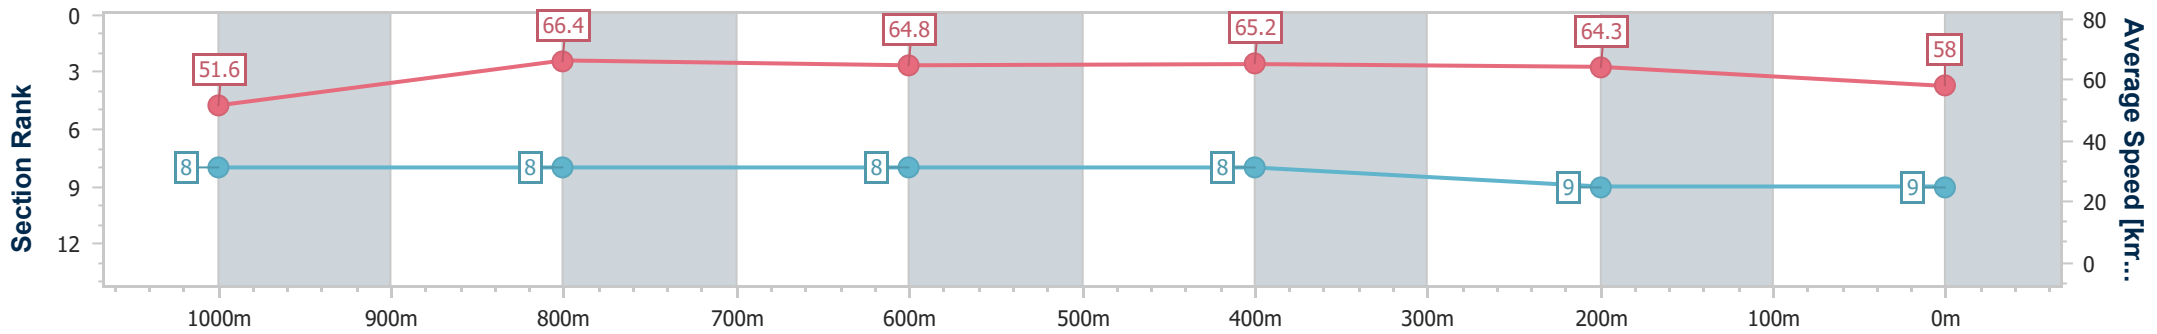

Horse/Jockey Name	Alpine Edge
Final Rank	9
Fastest Section Time (Section)	0:10.86 (1000m)
Top Speed [km/h] (Section)	68.2 (1000m)
Race State	Finished

Doomben QLD Professional
Race 8: LADBROKES GEORGE MOORE STAKES - 1200m
02 December 2023 - 16:28
Track Rating: Soft 6, Weather: Fine, Rail Position: +1m Entire

BRISBANE
RACING CLUB

Section	Overall	1000m	800m	600m	400m	200m
Section Times	1:10.66 [9] (0:13.95)	0:56.71 [8] (0:10.86)	0:45.85 [8] (0:11.12)	0:34.73 [8] (0:11.14)	0:23.59 [8] (0:11.19)	0:12.40 [9] (0:12.40)
Average Speed [km/h]	51.6	66.4	64.8	65.2	64.3	58.0
Top Speed [km/h]	66.0	68.2	65.4	66.2	65.6	62.2
Avg. Dist. to Rail [m]	6.1	1.8	0.2	1.3	1.7	2.4
Avg. Stride Freq. [Hz]	2.2	2.3	2.3	2.3	2.3	2.2
Avg. Stride Length [m]	6.4	8.0	7.9	7.9	7.9	7.5

- [ ] Ranking at each section and finish
- -.-.- No data available at this section
- NA No data available