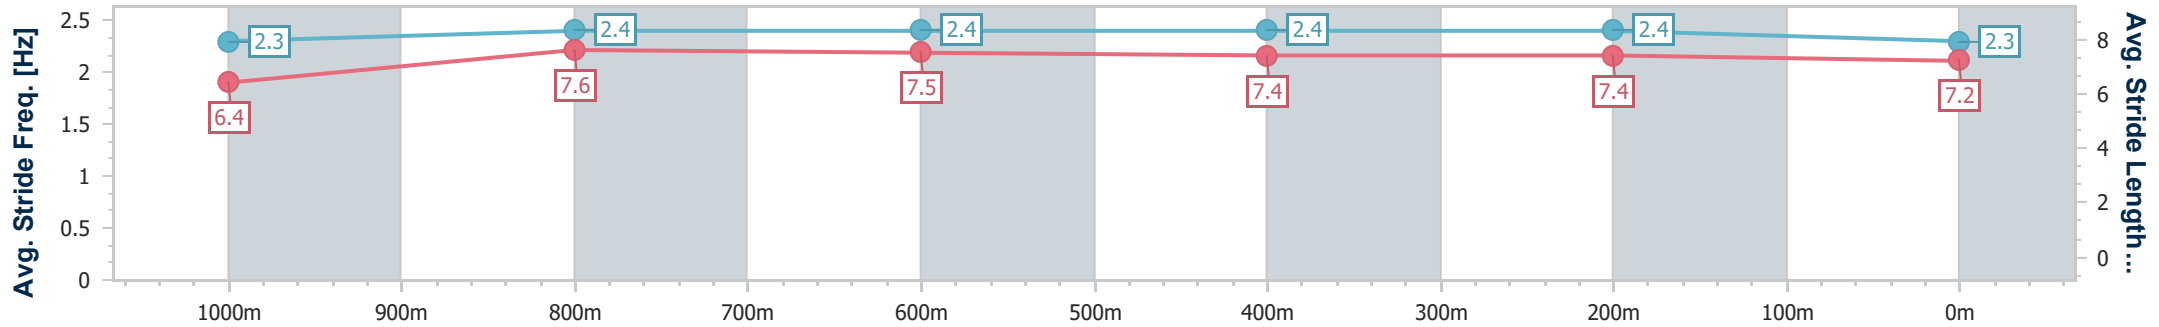

Horse/Jockey Name	Nettuno
Final Rank	5
Fastest Section Time (Section)	0:10.89 (400m)
Top Speed [km/h] (Section)	68.3 (1000m)
Race State	Finished

Doomben QLD Professional
Race 8: LADBROKES GEORGE MOORE STAKES - 1200m
02 December 2023 - 16:28
Track Rating: Soft 6, Weather: Fine, Rail Position: +1m Entire

BRISBANE
RACING CLUB

Section	Overall	1000m	800m	600m	400m	200m
Section Times	1:09.65 [5] (0:13.35)	0:56.30 [4] (0:10.99)	0:45.31 [5] (0:11.16)	0:34.15 [4] (0:11.22)	0:22.93 [5] (0:10.89)	0:12.04 [4]
Average Speed [km/h]	53.9	65.8	64.8	64.1	65.7	59.8
Top Speed [km/h]	68.1	68.3	65.6	65.1	66.9	64.8
Avg. Dist. to Rail [m]	3.3	2.6	1.1	0.8	2.0	1.8
Avg. Stride Freq. [Hz]	2.3	2.4	2.4	2.4	2.4	2.3
Avg. Stride Length [m]	6.4	7.6	7.5	7.4	7.4	7.2

- [ ] Ranking at each section and finish
- -.-.- No data available at this section
- NA No data available