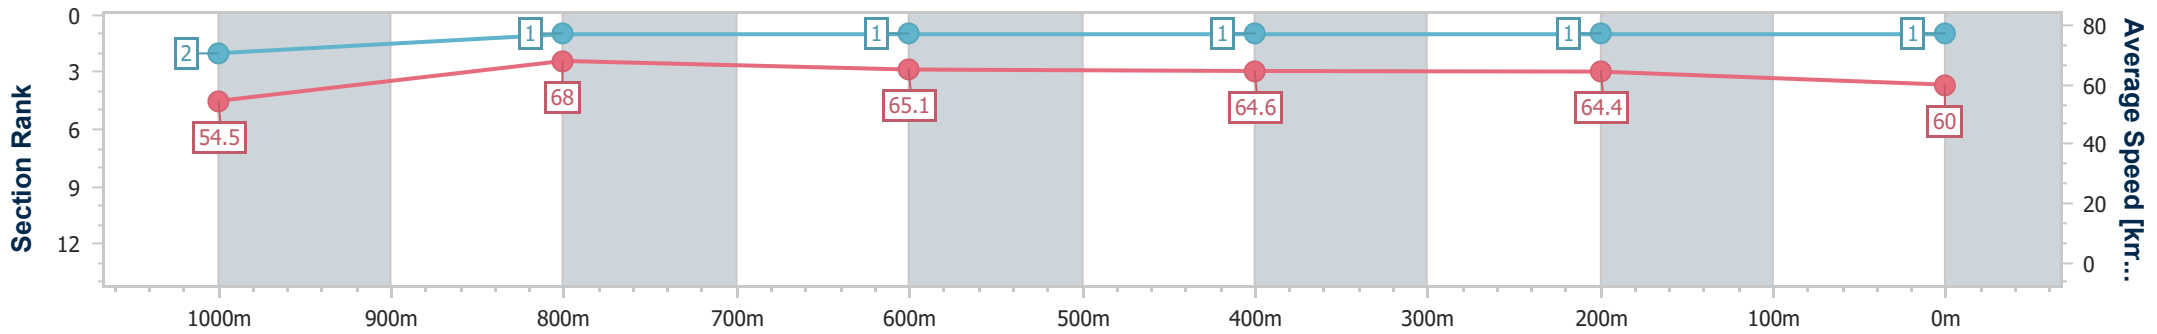

Horse/Jockey Name	Zoustyle
Final Rank	1
Fastest Section Time (Section)	0:10.63 (1000m)
Top Speed [km/h] (Section)	69.2 (1000m)
Race State	Finished

Doomben QLD Professional
Race 8: LADBROKES GEORGE MOORE STAKES - 1200m
02 December 2023 - 16:28
Track Rating: Soft 6, Weather: Fine, Rail Position: +1m Entire

BRISBANE
RACING CLUB

Section	Overall	1000m	800m	600m	400m	200m
Section Times	1:09.05 [1] (0:13.24)	0:55.81 [2] (0:10.63)	0:45.18 [1] (0:11.03)	0:34.15 [1] (0:11.03)	0:23.12 [1] (0:11.11)	0:12.01 [1] (0:12.01)
Average Speed [km/h]	54.5	68.0	65.1	64.6	64.4	60.0
Top Speed [km/h]	68.9	69.2	67.1	65.2	65.4	63.6
Avg. Dist. to Rail [m]	8.6	3.8	0.8	2.1	2.6	2.3
Avg. Stride Freq. [Hz]	2.2	2.4	2.3	2.3	2.3	2.2
Avg. Stride Length [m]	6.9	8.0	7.9	7.9	7.8	7.5

- [ ] Ranking at each section and finish
- -.-.- No data available at this section
- NA No data available