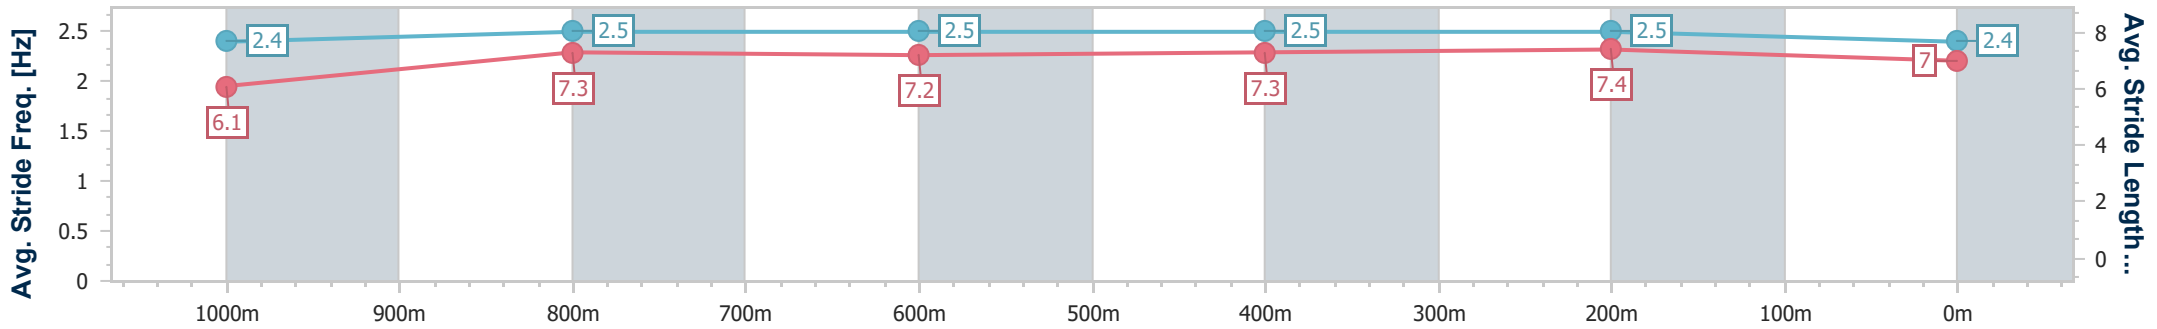

Horse/Jockey Name	Snowzone
Final Rank	7
Fastest Section Time (Section)	0:10.87 (1000m)
Top Speed [km/h] (Section)	69.7 (1000m)
Race State	Finished

Doomben QLD Professional
Race 8: LADBROKES GEORGE MOORE STAKES - 1200m
02 December 2023 - 16:28
Track Rating: Soft 6, Weather: Fine, Rail Position: +1m Entire

BRISBANE
RACING CLUB

Section	Overall	1000m	800m	600m	400m	200m
Section Times	1:10.07 [7] (0:13.61)	0:56.46 [6] (0:10.87)	0:45.59 [6] (0:11.30)	0:34.29 [6] (0:11.16)	0:23.13 [7] (0:10.99)	0:12.14 [7] (0:12.14)
Average Speed [km/h]	52.9	66.5	64.4	64.9	65.5	59.3
Top Speed [km/h]	68.5	69.7	65.8	65.7	66.8	63.3
Avg. Dist. to Rail [m]	5.0	2.3	2.1	1.2	2.4	4.6
Avg. Stride Freq. [Hz]	2.4	2.5	2.5	2.5	2.5	2.4
Avg. Stride Length [m]	6.1	7.3	7.2	7.3	7.4	7.0

- [ ] Ranking at each section and finish
- -.-.- No data available at this section
- NA No data available