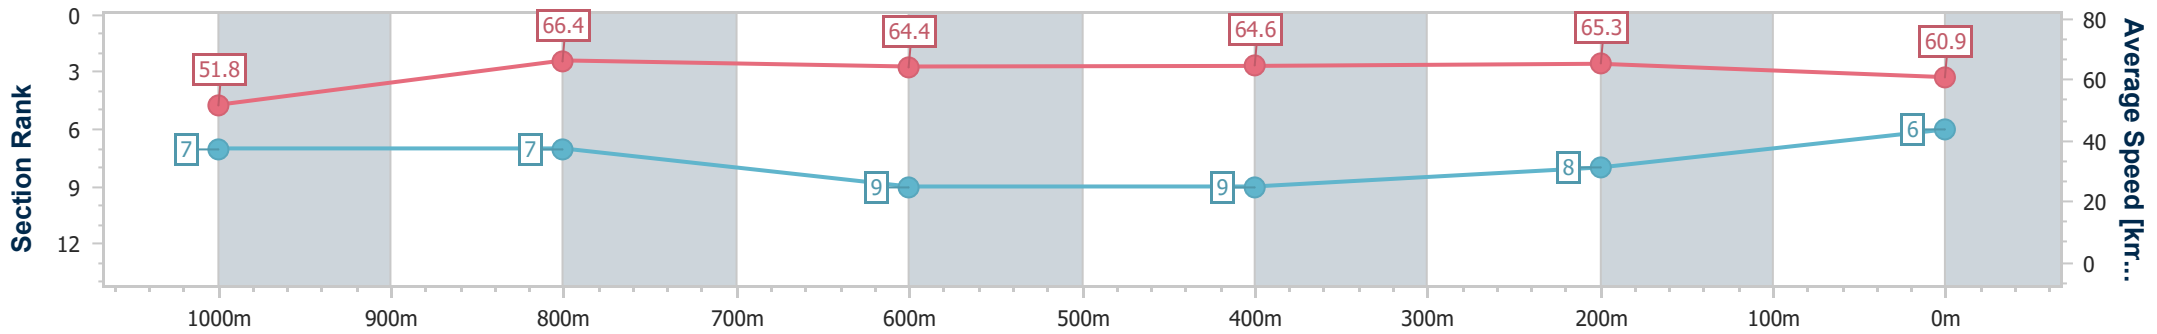

Horse/Jockey Name	Deepour
Final Rank	6
Fastest Section Time (Section)	0:10.84 (1000m)
Top Speed [km/h] (Section)	68.1 (1000m)
Race State	Finished

Doomben QLD Professional
Race 8: LADBROKES GEORGE MOORE STAKES - 1200m
02 December 2023 - 16:28
Track Rating: Soft 6, Weather: Fine, Rail Position: +1m Entire

BRISBANE
RACING CLUB

Section	Overall	1000m	800m	600m	400m	200m
Section Times	1:09.87 [6] (0:13.94)	0:55.93 [7] (0:10.84)	0:45.09 [7] (0:11.24)	0:33.85 [9] (0:11.06)	0:22.79 [9] (0:10.96)	0:11.83 [8] (0:11.83)
Average Speed [km/h]	51.8	66.4	64.4	64.6	65.3	60.9
Top Speed [km/h]	65.9	68.1	65.4	66.2	67.1	63.7
Avg. Dist. to Rail [m]	3.5	1.1	0.7	1.1	1.8	3.5
Avg. Stride Freq. [Hz]	2.2	2.3	2.3	2.3	2.3	2.2
Avg. Stride Length [m]	6.5	8.1	7.9	7.7	8.0	7.6

- [ ] Ranking at each section and finish
- -.-.- No data available at this section
- NA No data available