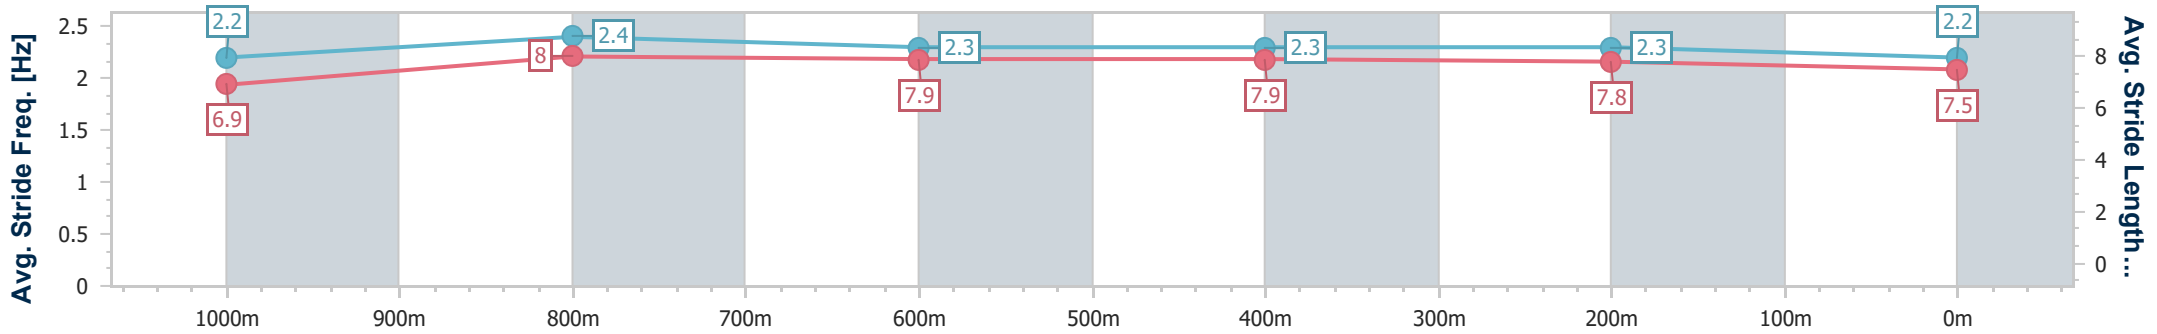

Horse/Jockey Name	Zoustyle
Final Rank	1
Fastest Section Time (Section)	0:10.63 (1000m)
Top Speed [km/h] (Section)	69.2 (1000m)
Race State	Finished

Doomben QLD Professional
Race 8: LADBROKES GEORGE MOORE STAKES - 1200m
02 December 2023 - 16:28
Track Rating: Soft 6, Weather: Fine, Rail Position: +1m Entire

BRISBANE
RACING CLUB

Section	Overall	1000m	800m	600m	400m	200m
Section Times	1:09.05 [1] (0:13.24)	0:55.81 [2] (0:10.63)	0:45.18 [1] (0:11.03)	0:34.15 [1] (0:11.03)	0:23.12 [1] (0:11.11)	0:12.01 [1] (0:12.01)
Average Speed [km/h]	54.5	68.0	65.1	64.6	64.4	60.0
Top Speed [km/h]	68.9	69.2	67.1	65.2	65.4	63.6
Avg. Dist. to Rail [m]	8.6	3.8	0.8	2.1	2.6	2.3
Avg. Stride Freq. [Hz]	2.2	2.4	2.3	2.3	2.3	2.2
Avg. Stride Length [m]	6.9	8.0	7.9	7.9	7.8	7.5

- [ ] Ranking at each section and finish
- -.-.- No data available at this section
- NA No data available