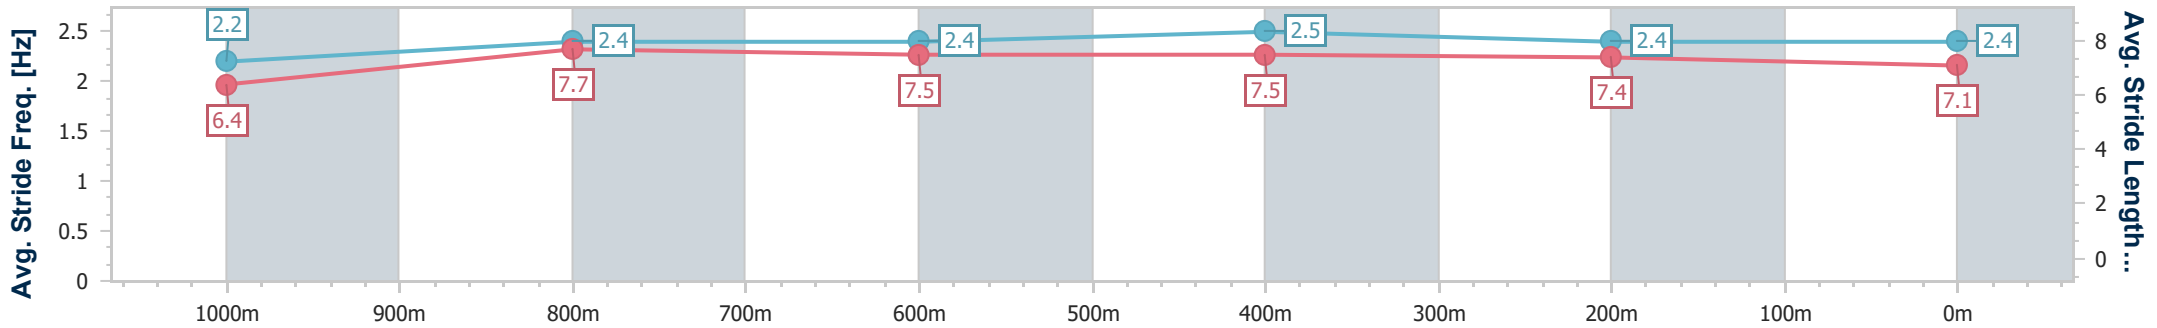

Horse/Jockey Name	Baller
Final Rank	4
Fastest Section Time (Section)	0:10.81 (1000m)
Top Speed [km/h] (Section)	68.1 (1000m)
Race State	Finished

Doomben QLD Professional
Race 8: LADBROKES GEORGE MOORE STAKES - 1200m
02 December 2023 - 16:28
Track Rating: Soft 6, Weather: Fine, Rail Position: +1m Entire

BRISBANE
RACING CLUB

Section	Overall	1000m	800m	600m	400m	200m
Section Times	1:09.64 [4] (0:14.10)	0:55.54 [9] (0:10.81)	0:44.73 [9] (0:10.96)	0:33.77 [7] (0:10.87)	0:22.90 [6] (0:11.01)	0:11.89 [5] (0:11.89)
Average Speed [km/h]	51.1	66.9	65.9	65.7	65.1	60.6
Top Speed [km/h]	67.3	68.1	67.7	67.9	66.4	64.6
Avg. Dist. to Rail [m]	7.2	1.9	0.8	1.2	1.8	3.5
Avg. Stride Freq. [Hz]	2.2	2.4	2.4	2.5	2.4	2.4
Avg. Stride Length [m]	6.4	7.7	7.5	7.5	7.4	7.1

- [ ] Ranking at each section and finish
- -.-.- No data available at this section
- NA No data available