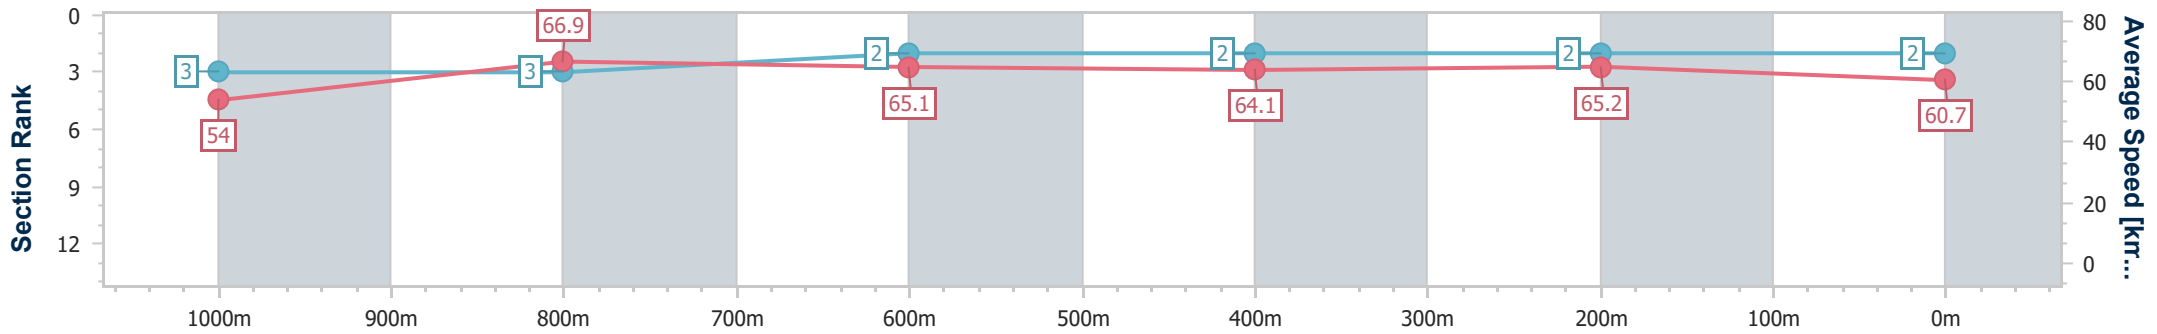

**Doomben QLD Professional**  
**Race 8: LADBROKES GEORGE MOORE STAKES - 1200m**  
 02 December 2023 - 16:28  
 Track Rating: Soft 6, Weather: Fine, Rail Position: +1m Entire

BRISBANE  
RACING CLUB

Section	Overall	1000m	800m	600m	400m	200m
Section Times	1:09.13 [2] (0:13.30)	0:55.83 [3] (0:10.78)	0:45.05 [3] (0:11.10)	0:33.95 [2] (0:11.13)	0:22.82 [2] (0:10.98)	0:11.84 [2] (0:11.84)
Average Speed [km/h]	54.0	66.9	65.1	64.1	65.2	60.7
Top Speed [km/h]	68.3	69.0	66.0	65.3	66.4	64.6
Avg. Dist. to Rail [m]	1.6	0.6	1.0	1.6	2.7	2.2
Avg. Stride Freq. [Hz]	2.4	2.5	2.4	2.4	2.4	2.4
Avg. Stride Length [m]	6.2	7.5	7.4	7.6	7.6	7.1