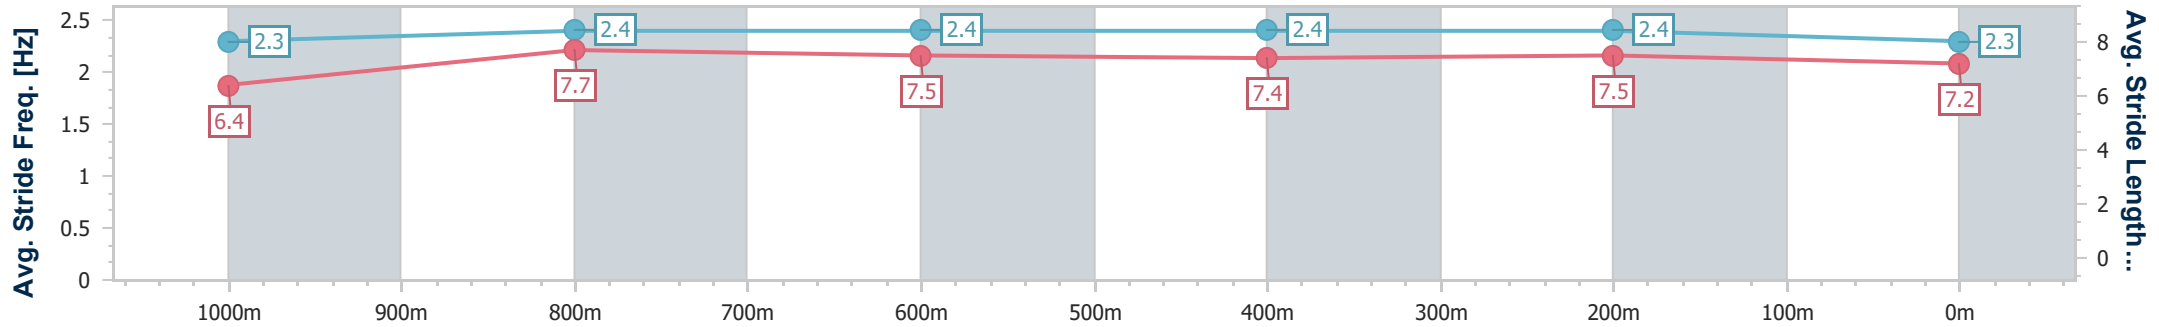

Horse/Jockey Name	Legal Esprit
Final Rank	3
Fastest Section Time (Section)	0:10.75 (1000m)
Top Speed [km/h] (Section)	68.9 (1000m)
Race State	Finished

Doomben QLD Professional
Race 8: LADBROKES GEORGE MOORE STAKES - 1200m
02 December 2023 - 16:28
Track Rating: Soft 6, Weather: Fine, Rail Position: +1m Entire

BRISBANE
RACING CLUB

Section	Overall	1000m	800m	600m	400m	200m
Section Times	1:09.61 [3] (0:13.56)	0:56.05 [5] (0:10.75)	0:45.30 [4] (0:11.20)	0:34.10 [5] (0:11.06)	0:23.04 [4] (0:11.04)	0:12.00 [3] (0:12.00)
Average Speed [km/h]	53.3	67.0	64.1	64.4	64.8	60.0
Top Speed [km/h]	66.8	68.9	65.6	66.7	66.5	63.8
Avg. Dist. to Rail [m]	3.7	0.6	0.6	1.4	1.9	1.2
Avg. Stride Freq. [Hz]	2.3	2.4	2.4	2.4	2.4	2.3
Avg. Stride Length [m]	6.4	7.7	7.5	7.4	7.5	7.2

- [ ] Ranking at each section and finish
- -.-.- No data available at this section
- NA No data available