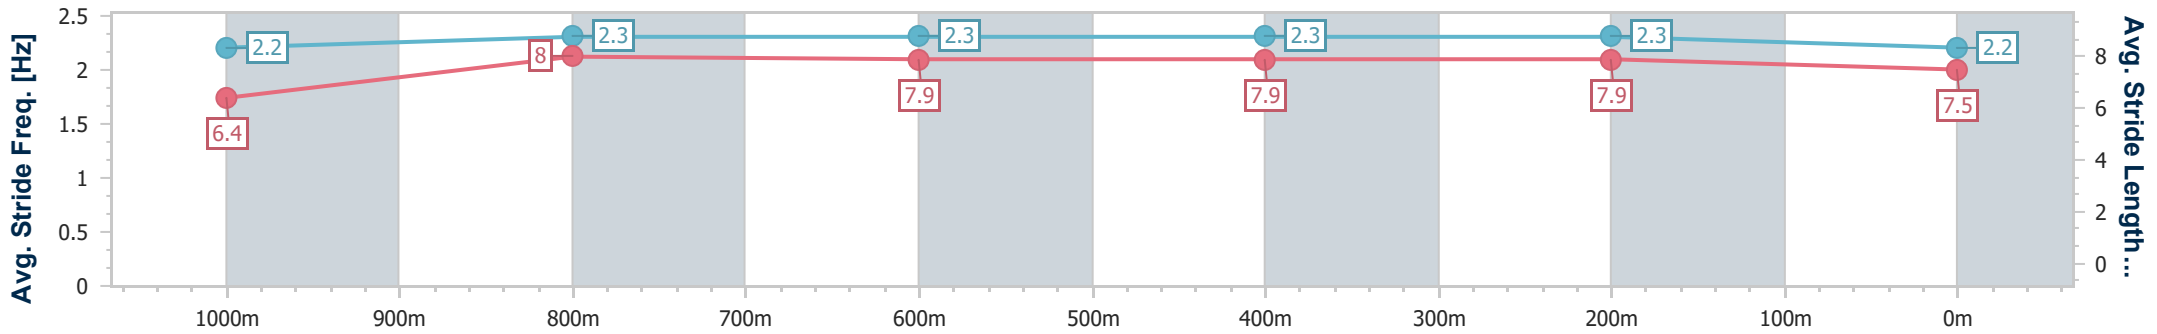

Horse/Jockey Name	Alpine Edge
Final Rank	9
Fastest Section Time (Section)	0:10.86 (1000m)
Top Speed [km/h] (Section)	68.2 (1000m)
Race State	Finished

Doomben QLD Professional
Race 8: LADBROKES GEORGE MOORE STAKES - 1200m
02 December 2023 - 16:28
Track Rating: Soft 6, Weather: Fine, Rail Position: +1m Entire

BRISBANE
RACING CLUB

Section	Overall	1000m	800m	600m	400m	200m
Section Times	1:10.66 [9] (0:13.95)	0:56.71 [8] (0:10.86)	0:45.85 [8] (0:11.12)	0:34.73 [8] (0:11.14)	0:23.59 [8] (0:11.19)	0:12.40 [9] (0:12.40)
Average Speed [km/h]	51.6	66.4	64.8	65.2	64.3	58.0
Top Speed [km/h]	66.0	68.2	65.4	66.2	65.6	62.2
Avg. Dist. to Rail [m]	6.1	1.8	0.2	1.3	1.7	2.4
Avg. Stride Freq. [Hz]	2.2	2.3	2.3	2.3	2.3	2.2
Avg. Stride Length [m]	6.4	8.0	7.9	7.9	7.9	7.5

- [ ] Ranking at each section and finish
- -.-.- No data available at this section
- NA No data available