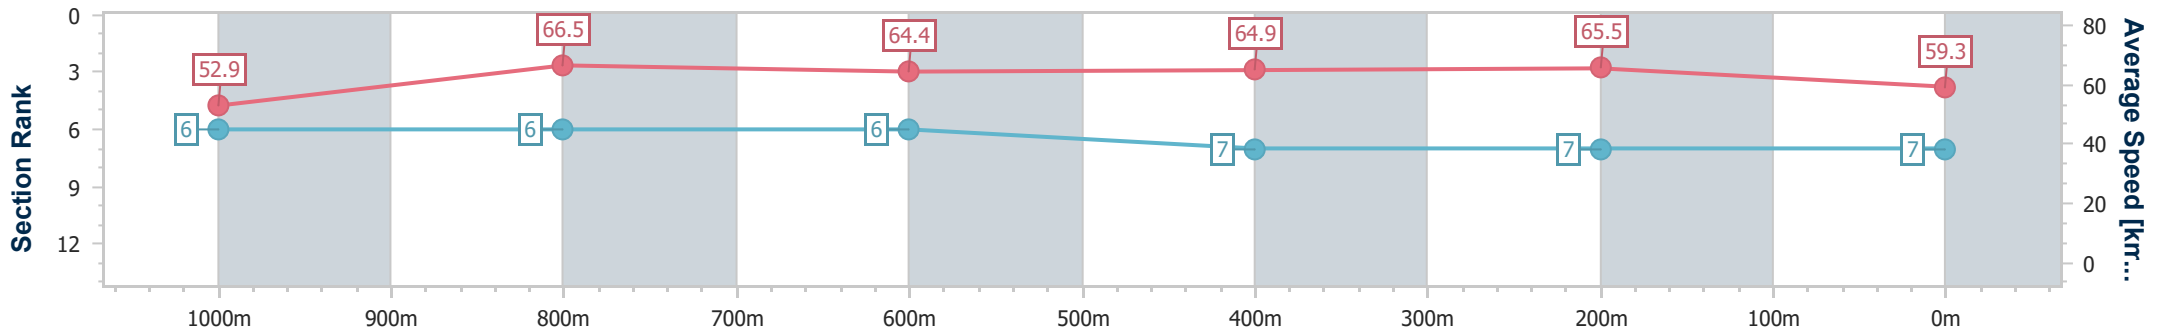

Horse/Jockey Name	Snowzone
Final Rank	7
Fastest Section Time (Section)	0:10.87 (1000m)
Top Speed [km/h] (Section)	69.7 (1000m)
Race State	Finished

Doomben QLD Professional
Race 8: LADBROKES GEORGE MOORE STAKES - 1200m
02 December 2023 - 16:28
Track Rating: Soft 6, Weather: Fine, Rail Position: +1m Entire

BRISBANE
RACING CLUB

Section	Overall	1000m	800m	600m	400m	200m
Section Times	1:10.07 [7] (0:13.61)	0:56.46 [6] (0:10.87)	0:45.59 [6] (0:11.30)	0:34.29 [6] (0:11.16)	0:23.13 [7] (0:10.99)	0:12.14 [7] (0:12.14)
Average Speed [km/h]	52.9	66.5	64.4	64.9	65.5	59.3
Top Speed [km/h]	68.5	69.7	65.8	65.7	66.8	63.3
Avg. Dist. to Rail [m]	5.0	2.3	2.1	1.2	2.4	4.6
Avg. Stride Freq. [Hz]	2.4	2.5	2.5	2.5	2.5	2.4
Avg. Stride Length [m]	6.1	7.3	7.2	7.3	7.4	7.0

- [ ] Ranking at each section and finish
- -.-.- No data available at this section
- NA No data available