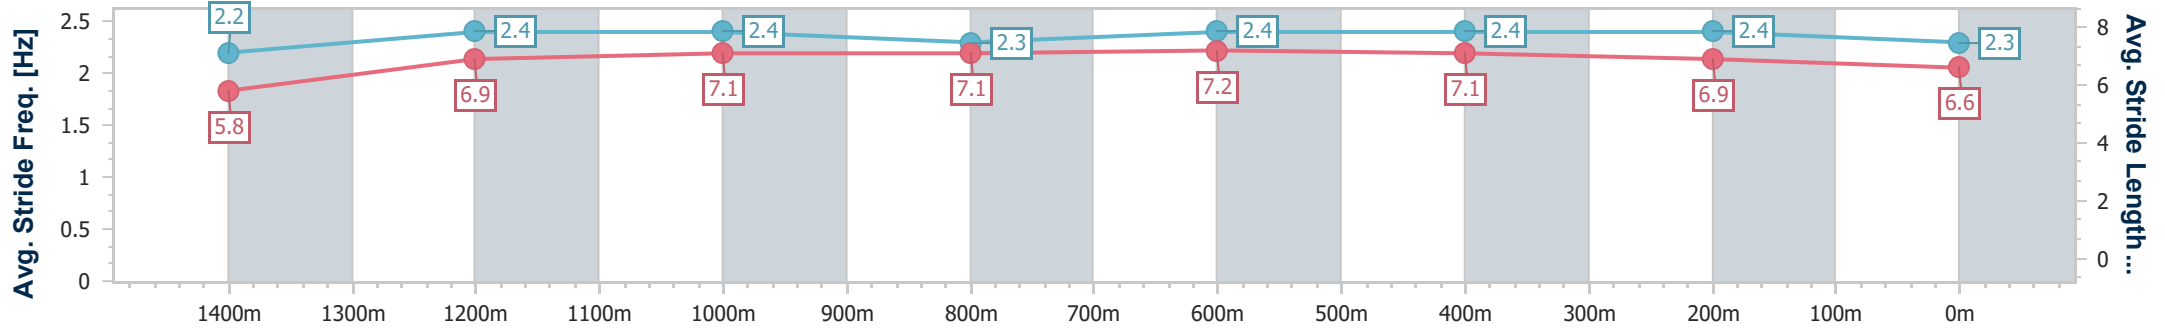

Horse/Jockey Name	Joy Mccoy
Final Rank	6
Fastest Section Time (Section)	0:10.77 (Overall)
Top Speed [km/h] (Section)	63.7 (800m)
Race State	Finished

Aquis Park Gold Coast Poly QLD Professional
Race 1: FESTIVE FEAST 16TH DECEMBER Class 1 Plate - 1540m

02 December 2023 - 12:15

Track Rating: Synthetic, Weather: Fine, Rail Position: True

Section	Overall	1400m	1200m	1000m	800m	600m	400m	200m
Section Times	1:36.16 [6] (0:10.77)	1:25.39 [4] (0:11.85)	1:13.54 [5] (0:11.95)	1:01.59 [6] (0:12.03)	0:49.56 [7] (0:11.87)	0:37.69 [6] (0:12.04)	0:25.65 [6] (0:12.43)	0:13.22 [5] (0:13.22)
Average Speed [km/h]	46.9	60.3	60.1	60.0	61.3	61.5	58.8	54.3
Top Speed [km/h]	61.0	61.2	61.1	61.9	63.7	63.2	60.1	57.4
Avg. Dist. to Rail [m]	5.2	1.0	1.0	0.7	2.4	5.5	6.4	7.4
Avg. Stride Freq. [Hz]	2.2	2.4	2.4	2.3	2.4	2.4	2.4	2.3
Avg. Stride Length [m]	5.8	6.9	7.1	7.1	7.2	7.1	6.9	6.6

- [ ] Ranking at each section and finish
- -.-.- No data available at this section
- NA No data available