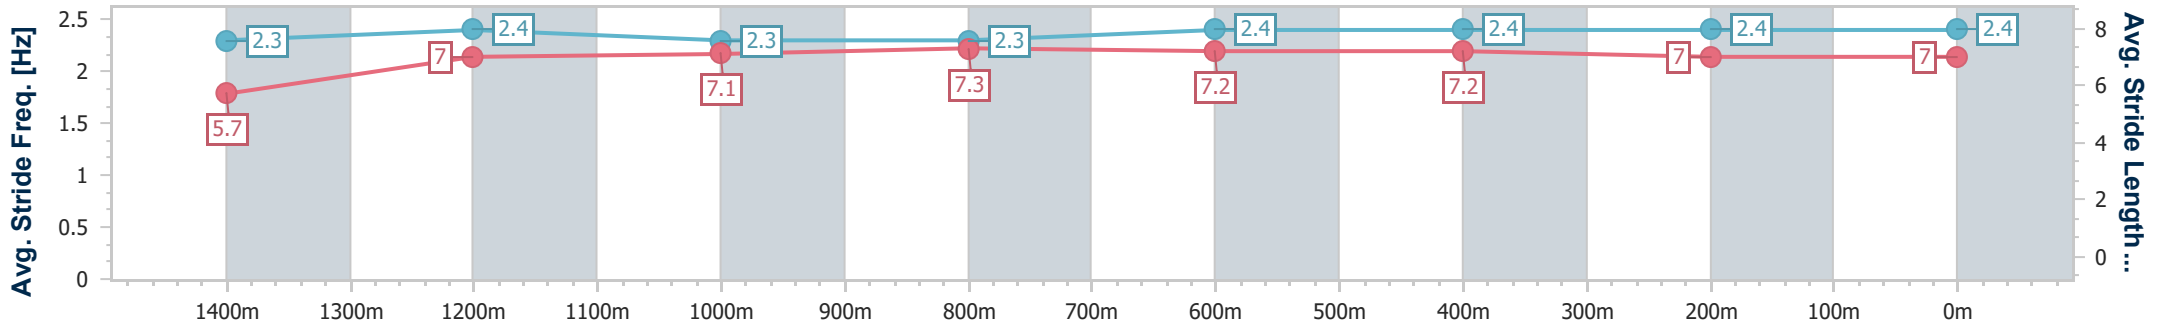

02 December 2023 - 12:15

Track Rating: Synthetic, Weather: Fine, Rail Position: True

Section	Overall	1400m	1200m	1000m	800m	600m	400m	200m
Section Times	1:33.74 [1] (0:10.50)	1:23.24 [2] (0:11.72)	1:11.52 [3] (0:12.05)	0:59.47 [3] (0:12.01)	0:47.46 [3] (0:11.78)	0:35.68 [1] (0:11.76)	0:23.92 [1] (0:11.79)	0:12.13 [1] (0:12.13)
Average Speed [km/h]	48.1	60.7	59.8	59.7	61.9	62.3	61.8	59.6
Top Speed [km/h]	61.8	62.1	60.4	60.2	63.8	64.0	63.1	62.4
Avg. Dist. to Rail [m]	2.9	1.4	1.2	1.0	2.1	3.8	3.7	3.6
Avg. Stride Freq. [Hz]	2.3	2.4	2.3	2.3	2.4	2.4	2.4	2.4
Avg. Stride Length [m]	5.7	7.0	7.1	7.3	7.2	7.2	7.0	7.0