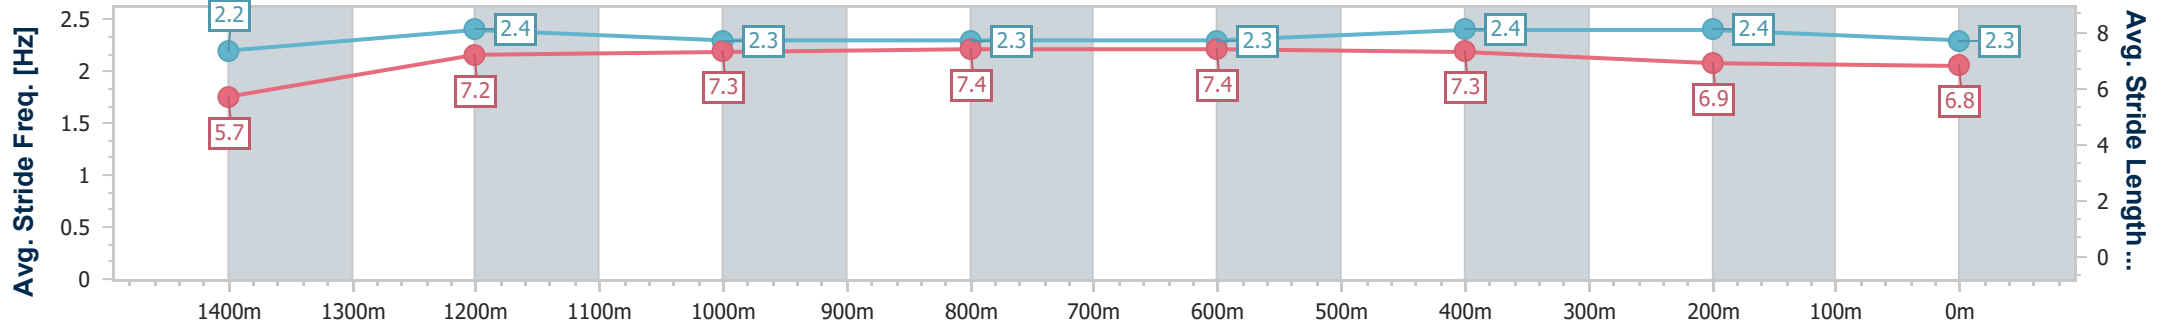

Horse/Jockey Name	Dunzooming
Final Rank	2
Fastest Section Time (Section)	0:11.22 (Overall)
Top Speed [km/h] (Section)	64.8 (600m)
Race State	Finished

Aquis Park Gold Coast Poly QLD Professional
Race 1: FESTIVE FEAST 16TH DECEMBER Class 1 Plate - 1540m

02 December 2023 - 12:15

Track Rating: Synthetic, Weather: Fine, Rail Position: True

Section	Overall	1400m	1200m	1000m	800m	600m	400m	200m
Section Times	1:34.78 [2] (0:11.22)	1:23.56 [7] (0:11.61)	1:11.95 [7] (0:11.73)	1:00.22 [5] (0:11.97)	0:48.25 [5] (0:11.76)	0:36.49 [4] (0:11.82)	0:24.67 [3] (0:12.03)	0:12.64 [2] (0:12.64)
Average Speed [km/h]	45.0	61.4	61.3	59.8	62.2	62.3	60.6	57.4
Top Speed [km/h]	61.0	63.3	63.0	61.1	63.2	64.8	62.3	59.7
Avg. Dist. to Rail [m]	5.2	1.5	0.9	1.1	2.7	5.1	4.3	4.3
Avg. Stride Freq. [Hz]	2.2	2.4	2.3	2.3	2.3	2.4	2.4	2.3
Avg. Stride Length [m]	5.7	7.2	7.3	7.4	7.4	7.3	6.9	6.8

- [ ] Ranking at each section and finish
- -.-.- No data available at this section
- NA No data available