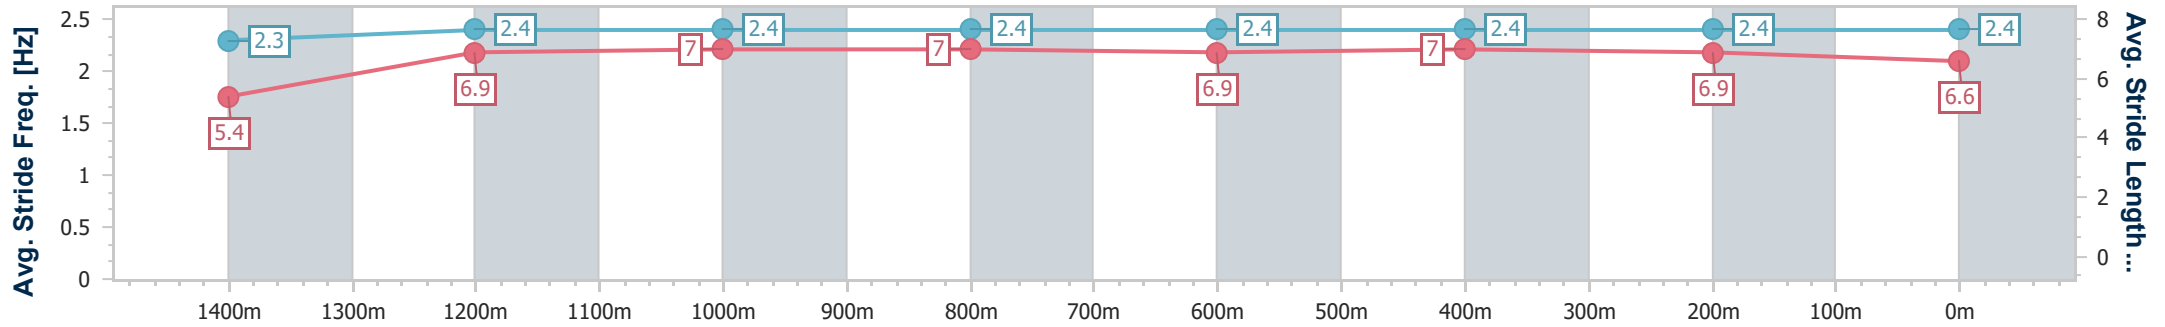

Horse/Jockey Name	Contessa Nile
Final Rank	3
Fastest Section Time (Section)	0:10.90 (Overall)
Top Speed [km/h] (Section)	62.4 (600m)
Race State	Finished

Aquis Park Gold Coast Poly QLD Professional
Race 1: FESTIVE FEAST 16TH DECEMBER Class 1 Plate - 1540m

02 December 2023 - 12:15

Track Rating: Synthetic, Weather: Fine, Rail Position: True

Section	Overall	1400m	1200m	1000m	800m	600m	400m	200m						
Section Times	1:35.30 [3] (0:10.90)	1:24.40 [5] (0:11.61)	1:12.79 [4] (0:11.92)	1:00.87 [4] (0:11.98)	0:48.89 [4] (0:11.96)	0:36.93 [5] (0:12.06)	0:24.87 [4] (0:12.37)	0:12.50 [4] (0:12.50)						
Average Speed [km/h]	46.4	60.4	60.4	59.6	60.1	60.8	59.1	58.0						
Top Speed [km/h]	61.5	62.2	62.3	61.1	62.1	62.4	60.1	58.6						
Avg. Dist. to Rail [m]	2.3	3.1	3.0	3.1	1.4	3.3	5.6	5.6						
Avg. Stride Freq. [Hz]	2.3	2.4	2.4	2.4	2.4	2.4	2.4	2.4						
Avg. Stride Length [m]	5.4	6.9	7.0	7.0	6.9	7.0	6.9	6.6						

- [ ] Ranking at each section and finish
- -.-.- No data available at this section
- NA No data available