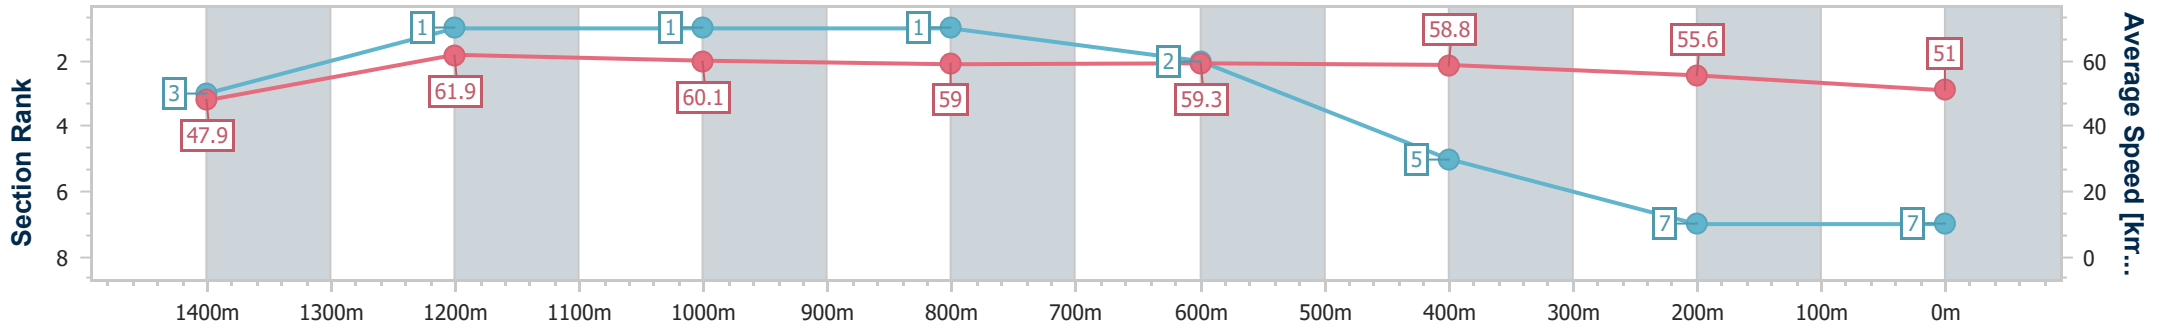

Horse/Jockey Name	Memorial Day
Final Rank	7
Fastest Section Time (Section)	0:10.52 (Overall)
Top Speed [km/h] (Section)	63.2 (1400m)
Race State	Finished

Aquis Park Gold Coast Poly QLD Professional
Race 1: FESTIVE FEAST 16TH DECEMBER Class 1 Plate - 1540m

02 December 2023 - 12:15

Track Rating: Synthetic, Weather: Fine, Rail Position: True

Section	Overall	1400m	1200m	1000m	800m	600m	400m	200m
Section Times	1:37.72 [7] (0:10.52)	1:27.20 [3] (0:11.40)	1:15.80 [1] (0:11.94)	1:03.86 [1] (0:12.12)	0:51.74 [1] (0:12.13)	0:39.61 [2] (0:12.38)	0:27.23 [5] (0:13.05)	0:14.18 [7] (0:14.18)
Average Speed [km/h]	47.9	61.9	60.1	59.0	59.3	58.8	55.6	51.0
Top Speed [km/h]	62.6	63.2	61.3	59.7	60.1	60.4	57.3	53.4
Avg. Dist. to Rail [m]	1.0	2.8	2.9	2.3	0.9	2.3	3.8	3.9
Avg. Stride Freq. [Hz]	2.2	2.3	2.2	2.2	2.2	2.3	2.2	2.2
Avg. Stride Length [m]	6.0	7.4	7.5	7.4	7.4	7.1	6.9	6.5

- [ ] Ranking at each section and finish
- -.-.- No data available at this section
- NA No data available