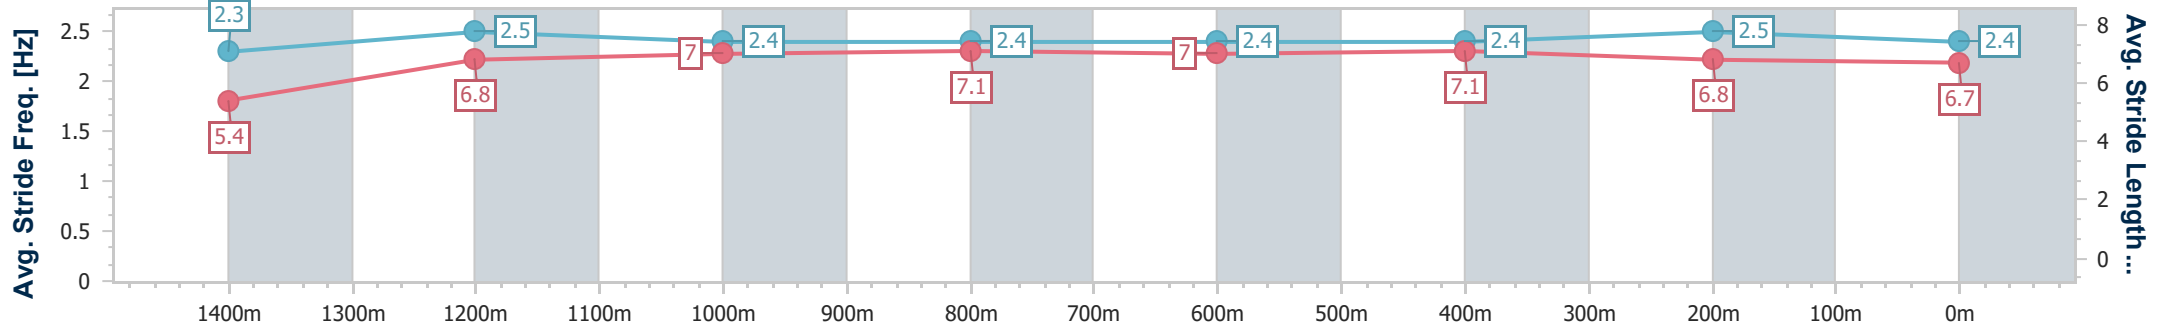

Horse/Jockey Name	Crystallization
Final Rank	5
Fastest Section Time (Section)	0:11.10 (Overall)
Top Speed [km/h] (Section)	62.0 (800m)
Race State	Finished

Aquis Park Gold Coast Poly QLD Professional
Race 1: FESTIVE FEAST 16TH DECEMBER Class 1 Plate - 1540m

02 December 2023 - 12:15

Track Rating: Synthetic, Weather: Fine, Rail Position: True

Section	Overall	1400m	1200m	1000m	800m	600m	400m	200m
Section Times	1:35.52 [5] (0:11.10)	1:24.42 [6] (0:11.69)	1:12.73 [6] (0:11.93)	1:00.80 [7] (0:11.84)	0:48.96 [6] (0:11.96)	0:37.00 [7] (0:12.27)	0:24.73 [7] (0:12.28)	0:12.45 [6] (0:12.45)
Average Speed [km/h]	45.2	60.4	60.3	60.5	60.5	60.4	59.7	58.2
Top Speed [km/h]	59.8	61.5	61.7	61.1	62.0	61.7	60.6	59.8
Avg. Dist. to Rail [m]	4.1	2.8	2.5	2.6	1.7	5.6	9.4	9.7
Avg. Stride Freq. [Hz]	2.3	2.5	2.4	2.4	2.4	2.4	2.5	2.4
Avg. Stride Length [m]	5.4	6.8	7.0	7.1	7.0	7.1	6.8	6.7

- [ ] Ranking at each section and finish
- -.-.- No data available at this section
- NA No data available