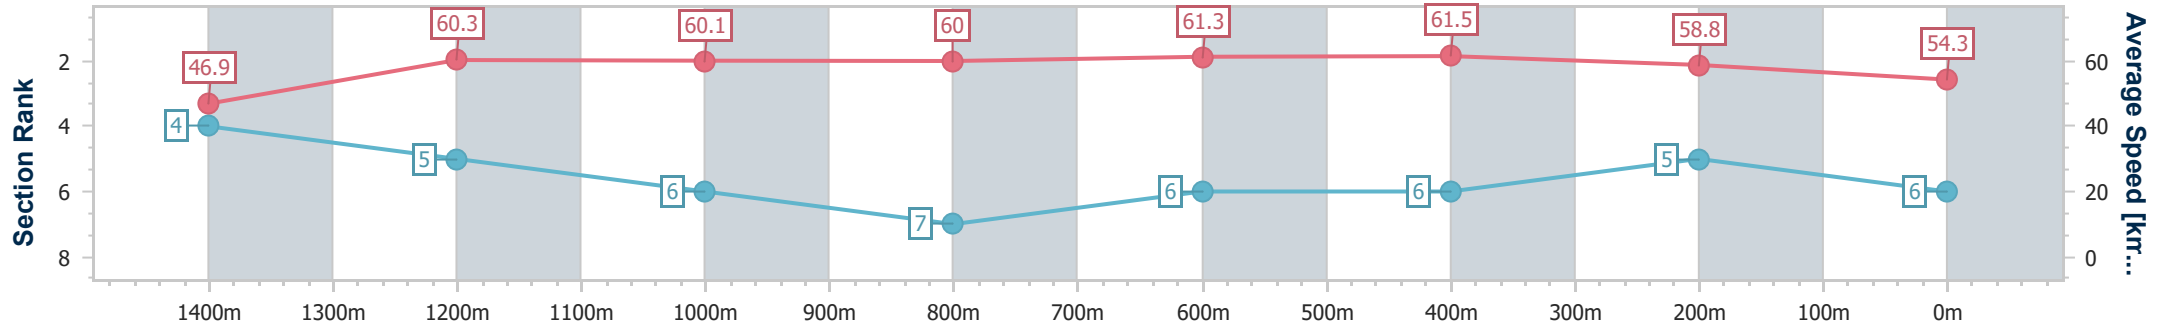

Horse/Jockey Name	Joy Mccoy
Final Rank	6
Fastest Section Time (Section)	0:10.77 (Overall)
Top Speed [km/h] (Section)	63.7 (800m)
Race State	Finished

Aquis Park Gold Coast Poly QLD Professional
Race 1: FESTIVE FEAST 16TH DECEMBER Class 1 Plate - 1540m

02 December 2023 - 12:15

Track Rating: Synthetic, Weather: Fine, Rail Position: True

Section	Overall	1400m	1200m	1000m	800m	600m	400m	200m
Section Times	1:36.16 [6] (0:10.77)	1:25.39 [4] (0:11.85)	1:13.54 [5] (0:11.95)	1:01.59 [6] (0:12.03)	0:49.56 [7] (0:11.87)	0:37.69 [6] (0:12.04)	0:25.65 [6] (0:12.43)	0:13.22 [5] (0:13.22)
Average Speed [km/h]	46.9	60.3	60.1	60.0	61.3	61.5	58.8	54.3
Top Speed [km/h]	61.0	61.2	61.1	61.9	63.7	63.2	60.1	57.4
Avg. Dist. to Rail [m]	5.2	1.0	1.0	0.7	2.4	5.5	6.4	7.4
Avg. Stride Freq. [Hz]	2.2	2.4	2.4	2.3	2.4	2.4	2.4	2.3
Avg. Stride Length [m]	5.8	6.9	7.1	7.1	7.2	7.1	6.9	6.6

- [ ] Ranking at each section and finish
- -.-.- No data available at this section
- NA No data available