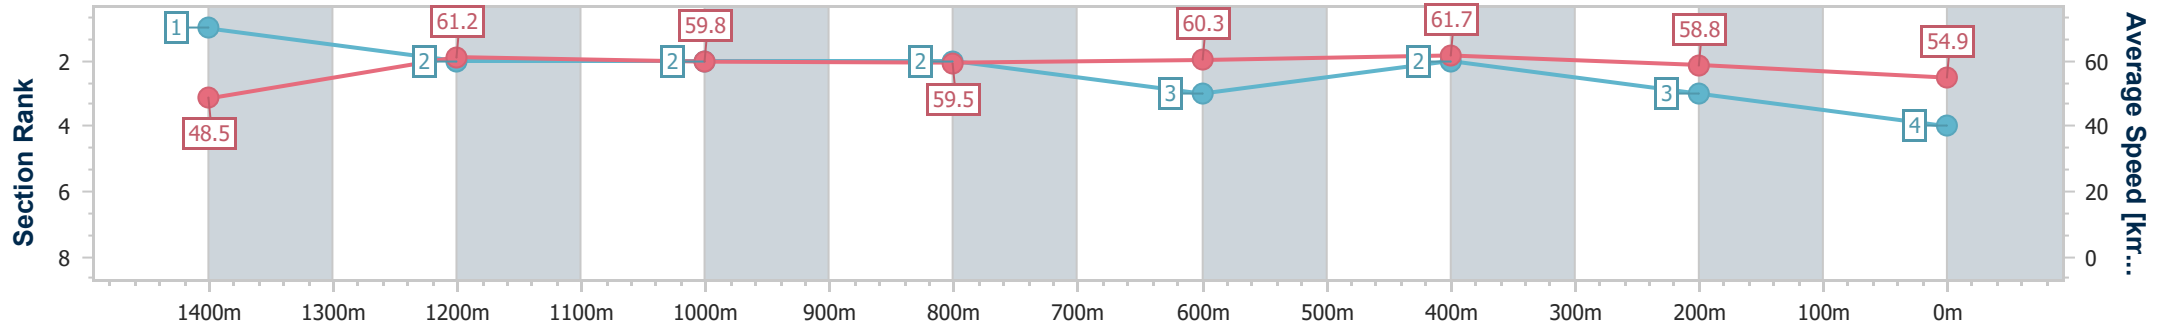

Horse/Jockey Name	Instant Response
Final Rank	4
Fastest Section Time (Section)	0:10.43 (Overall)
Top Speed [km/h] (Section)	63.7 (1400m)
Race State	Finished

Aquis Park Gold Coast Poly QLD Professional
Race 1: FESTIVE FEAST 16TH DECEMBER Class 1 Plate - 1540m

02 December 2023 - 12:15

Track Rating: Synthetic, Weather: Fine, Rail Position: True

Section	Overall	1400m	1200m	1000m	800m	600m	400m	200m
Section Times	1:35.32 [4] (0:10.43)	1:24.89 [1] (0:11.64)	1:13.25 [2] (0:12.05)	1:01.20 [2] (0:12.03)	0:49.17 [2] (0:11.97)	0:37.20 [3] (0:11.76)	0:25.44 [2] (0:12.34)	0:13.10 [3] (0:13.10)
Average Speed [km/h]	48.5	61.2	59.8	59.5	60.3	61.7	58.8	54.9
Top Speed [km/h]	62.3	63.7	60.5	60.5	62.6	63.3	60.6	57.2
Avg. Dist. to Rail [m]	2.4	1.2	1.4	1.6	1.2	2.2	3.0	3.5
Avg. Stride Freq. [Hz]	2.3	2.4	2.3	2.3	2.3	2.4	2.3	2.2
Avg. Stride Length [m]	5.7	7.2	7.2	7.3	7.3	7.2	7.0	6.9

- [ ] Ranking at each section and finish
- -.-.- No data available at this section
- NA No data available