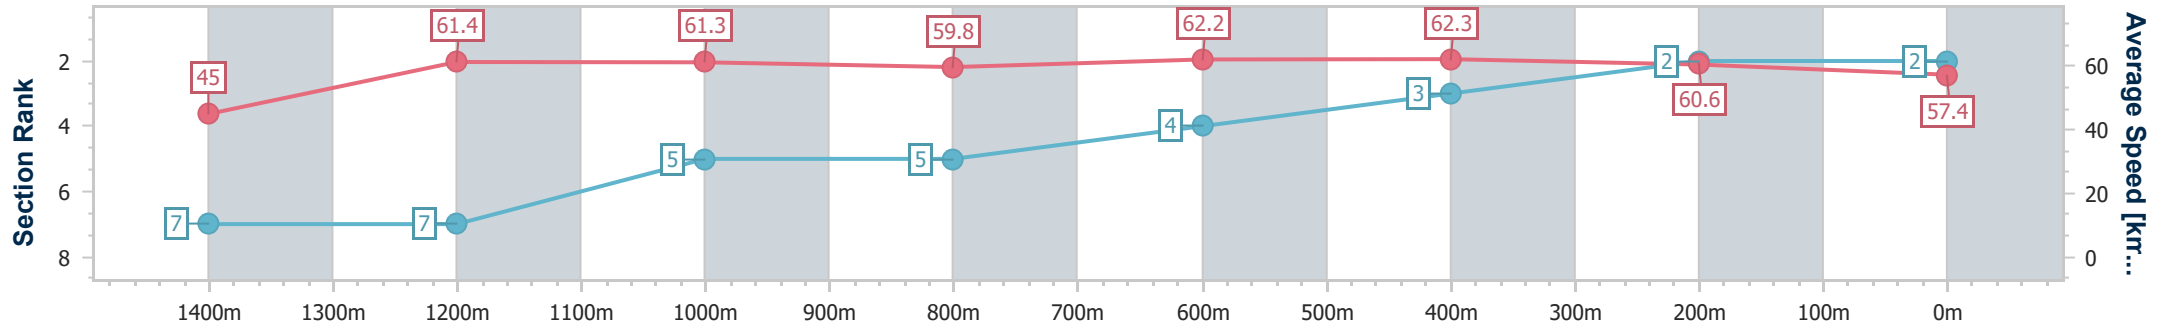

Horse/Jockey Name	Dunzooming
Final Rank	2
Fastest Section Time (Section)	0:11.22 (Overall)
Top Speed [km/h] (Section)	64.8 (600m)
Race State	Finished

Aquis Park Gold Coast Poly QLD Professional
Race 1: FESTIVE FEAST 16TH DECEMBER Class 1 Plate - 1540m

02 December 2023 - 12:15

Track Rating: Synthetic, Weather: Fine, Rail Position: True

Section	Overall	1400m	1200m	1000m	800m	600m	400m	200m
Section Times	1:34.78 [2] (0:11.22)	1:23.56 [7] (0:11.61)	1:11.95 [7] (0:11.73)	1:00.22 [5] (0:11.97)	0:48.25 [5] (0:11.76)	0:36.49 [4] (0:11.82)	0:24.67 [3] (0:12.03)	0:12.64 [2] (0:12.64)
Average Speed [km/h]	45.0	61.4	61.3	59.8	62.2	62.3	60.6	57.4
Top Speed [km/h]	61.0	63.3	63.0	61.1	63.2	64.8	62.3	59.7
Avg. Dist. to Rail [m]	5.2	1.5	0.9	1.1	2.7	5.1	4.3	4.3
Avg. Stride Freq. [Hz]	2.2	2.4	2.3	2.3	2.3	2.4	2.4	2.3
Avg. Stride Length [m]	5.7	7.2	7.3	7.4	7.4	7.3	6.9	6.8

- [ ] Ranking at each section and finish
- -.-.- No data available at this section
- NA No data available