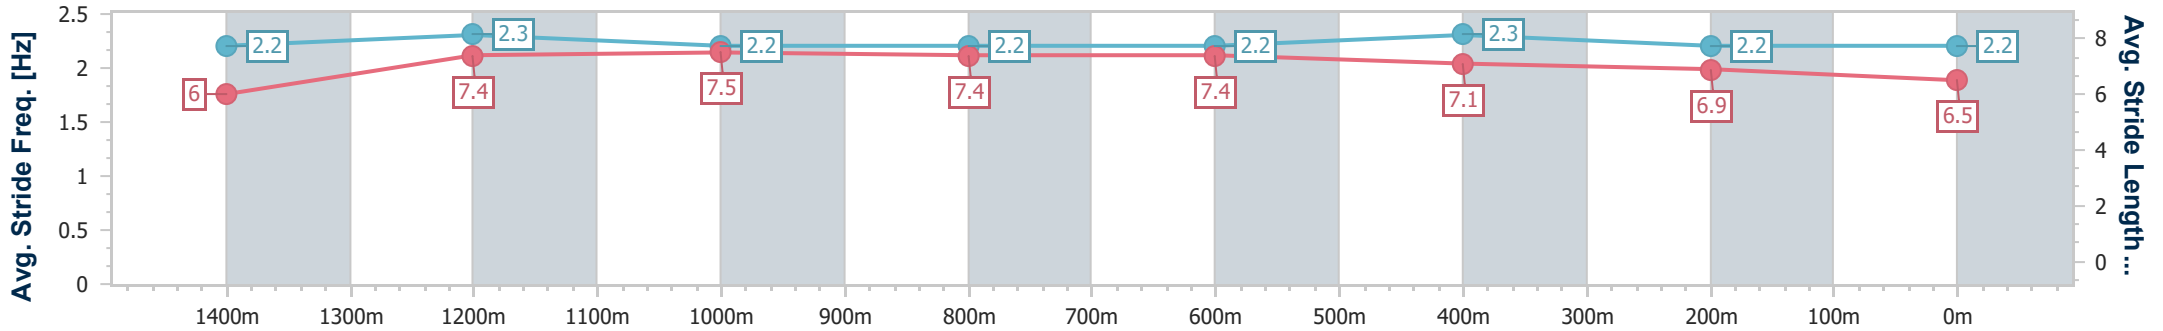

- [] Ranking at each section and finish
- .-.- No data available at this section
- NA No data available

Horse/Jockey Name	Memorial Day
Final Rank	7
Fastest Section Time (Section)	0:10.52 (Overall)
Top Speed [km/h] (Section)	63.2 (1400m)
Race State	Finished

Aquis Park Gold Coast Poly QLD Professional
Race 1: FESTIVE FEAST 16TH DECEMBER Class 1 Plate - 1540m

02 December 2023 - 12:15

Track Rating: Synthetic, Weather: Fine, Rail Position: True

Section	Overall	1400m	1200m	1000m	800m	600m	400m	200m
Section Times	1:37.72 [7] (0:10.52)	1:27.20 [3] (0:11.40)	1:15.80 [1] (0:11.94)	1:03.86 [1] (0:12.12)	0:51.74 [1] (0:12.13)	0:39.61 [2] (0:12.38)	0:27.23 [5] (0:13.05)	0:14.18 [7] (0:14.18)
Average Speed [km/h]	47.9	61.9	60.1	59.0	59.3	58.8	55.6	51.0
Top Speed [km/h]	62.6	63.2	61.3	59.7	60.1	60.4	57.3	53.4
Avg. Dist. to Rail [m]	1.0	2.8	2.9	2.3	0.9	2.3	3.8	3.9
Avg. Stride Freq. [Hz]	2.2	2.3	2.2	2.2	2.2	2.3	2.2	2.2
Avg. Stride Length [m]	6.0	7.4	7.5	7.4	7.4	7.1	6.9	6.5

- [] Ranking at each section and finish
- .-.- No data available at this section
- NA No data available