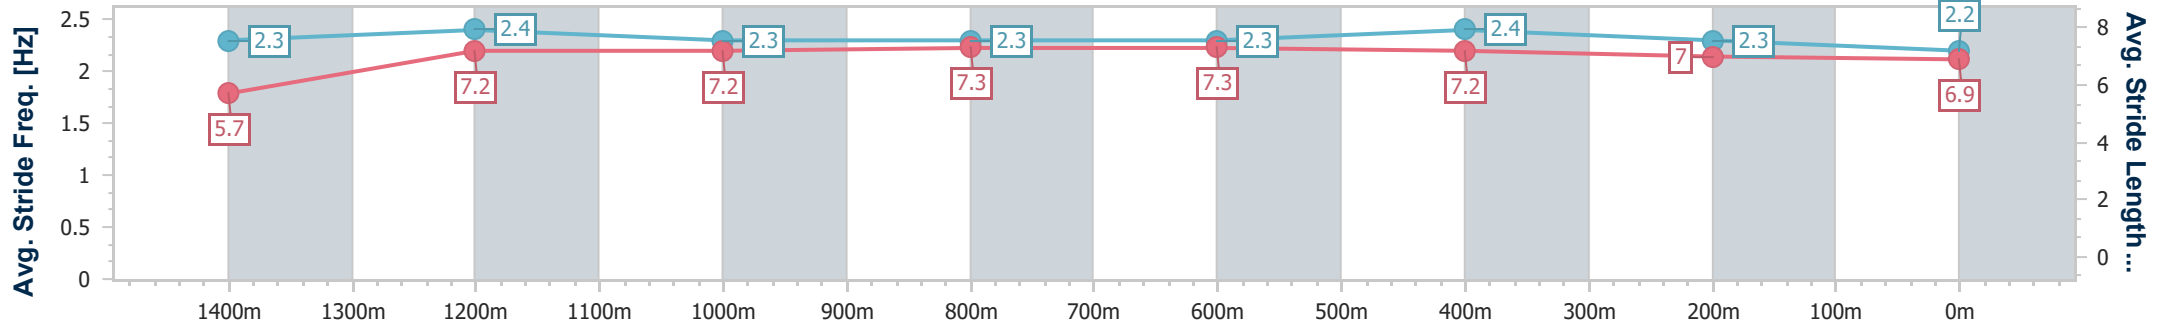

Horse/Jockey Name	Instant Response
Final Rank	4
Fastest Section Time (Section)	0:10.43 (Overall)
Top Speed [km/h] (Section)	63.7 (1400m)
Race State	Finished

Aquis Park Gold Coast Poly QLD Professional
Race 1: FESTIVE FEAST 16TH DECEMBER Class 1 Plate - 1540m

02 December 2023 - 12:15

Track Rating: Synthetic, Weather: Fine, Rail Position: True

Section	Overall	1400m	1200m	1000m	800m	600m	400m	200m
Section Times	1:35.32 [4] (0:10.43)	1:24.89 [1] (0:11.64)	1:13.25 [2] (0:12.05)	1:01.20 [2] (0:12.03)	0:49.17 [2] (0:11.97)	0:37.20 [3] (0:11.76)	0:25.44 [2] (0:12.34)	0:13.10 [3] (0:13.10)
Average Speed [km/h]	48.5	61.2	59.8	59.5	60.3	61.7	58.8	54.9
Top Speed [km/h]	62.3	63.7	60.5	60.5	62.6	63.3	60.6	57.2
Avg. Dist. to Rail [m]	2.4	1.2	1.4	1.6	1.2	2.2	3.0	3.5
Avg. Stride Freq. [Hz]	2.3	2.4	2.3	2.3	2.3	2.4	2.3	2.2
Avg. Stride Length [m]	5.7	7.2	7.2	7.3	7.3	7.2	7.0	6.9

- [ ] Ranking at each section and finish
- -.-.- No data available at this section
- NA No data available