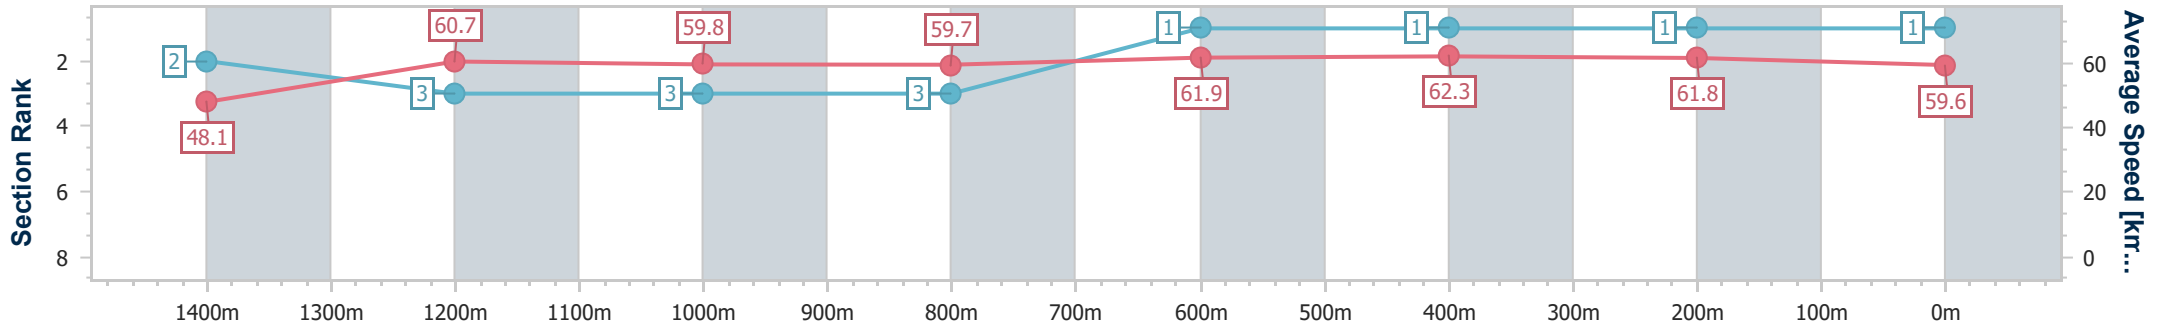

02 December 2023 - 12:15

Track Rating: Synthetic, Weather: Fine, Rail Position: True

Section	Overall	1400m	1200m	1000m	800m	600m	400m	200m
Section Times	1:33.74 [1] (0:10.50)	1:23.24 [2] (0:11.72)	1:11.52 [3] (0:12.05)	0:59.47 [3] (0:12.01)	0:47.46 [3] (0:11.78)	0:35.68 [1] (0:11.76)	0:23.92 [1] (0:11.79)	0:12.13 [1] (0:12.13)
Average Speed [km/h]	48.1	60.7	59.8	59.7	61.9	62.3	61.8	59.6
Top Speed [km/h]	61.8	62.1	60.4	60.2	63.8	64.0	63.1	62.4
Avg. Dist. to Rail [m]	2.9	1.4	1.2	1.0	2.1	3.8	3.7	3.6
Avg. Stride Freq. [Hz]	2.3	2.4	2.3	2.3	2.4	2.4	2.4	2.4
Avg. Stride Length [m]	5.7	7.0	7.1	7.3	7.2	7.2	7.0	7.0