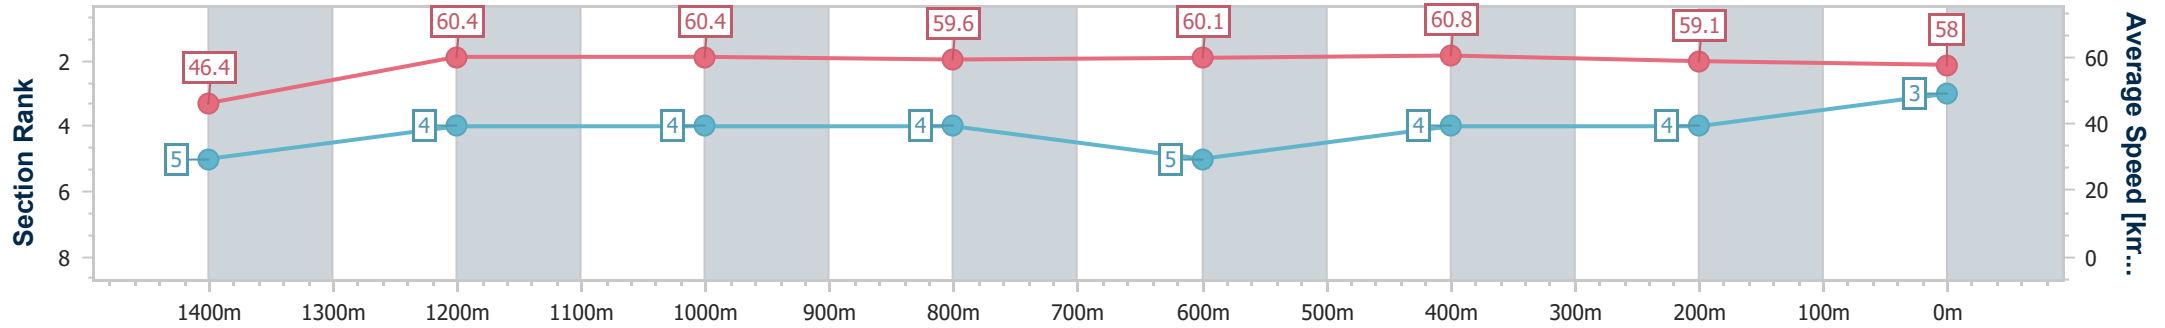

Horse/Jockey Name	Contessa Nile
Final Rank	3
Fastest Section Time (Section)	0:10.90 (Overall)
Top Speed [km/h] (Section)	62.4 (600m)
Race State	Finished

Aquis Park Gold Coast Poly QLD Professional
Race 1: FESTIVE FEAST 16TH DECEMBER Class 1 Plate - 1540m

02 December 2023 - 12:15

Track Rating: Synthetic, Weather: Fine, Rail Position: True

Section	Overall	1400m	1200m	1000m	800m	600m	400m	200m						
Section Times	1:35.30 [3] (0:10.90)	1:24.40 [5] (0:11.61)	1:12.79 [4] (0:11.92)	1:00.87 [4] (0:11.98)	0:48.89 [4] (0:11.96)	0:36.93 [5] (0:12.06)	0:24.87 [4] (0:12.37)	0:12.50 [4] (0:12.50)						
Average Speed [km/h]	46.4	60.4	60.4	59.6	60.1	60.8	59.1	58.0						
Top Speed [km/h]	61.5	62.2	62.3	61.1	62.1	62.4	60.1	58.6						
Avg. Dist. to Rail [m]	2.3	3.1	3.0	3.1	1.4	3.3	5.6	5.6						
Avg. Stride Freq. [Hz]	2.3	2.4	2.4	2.4	2.4	2.4	2.4	2.4						
Avg. Stride Length [m]	5.4	6.9	7.0	7.0	6.9	7.0	6.9	6.6						

- [ ] Ranking at each section and finish
- -.-.- No data available at this section
- NA No data available