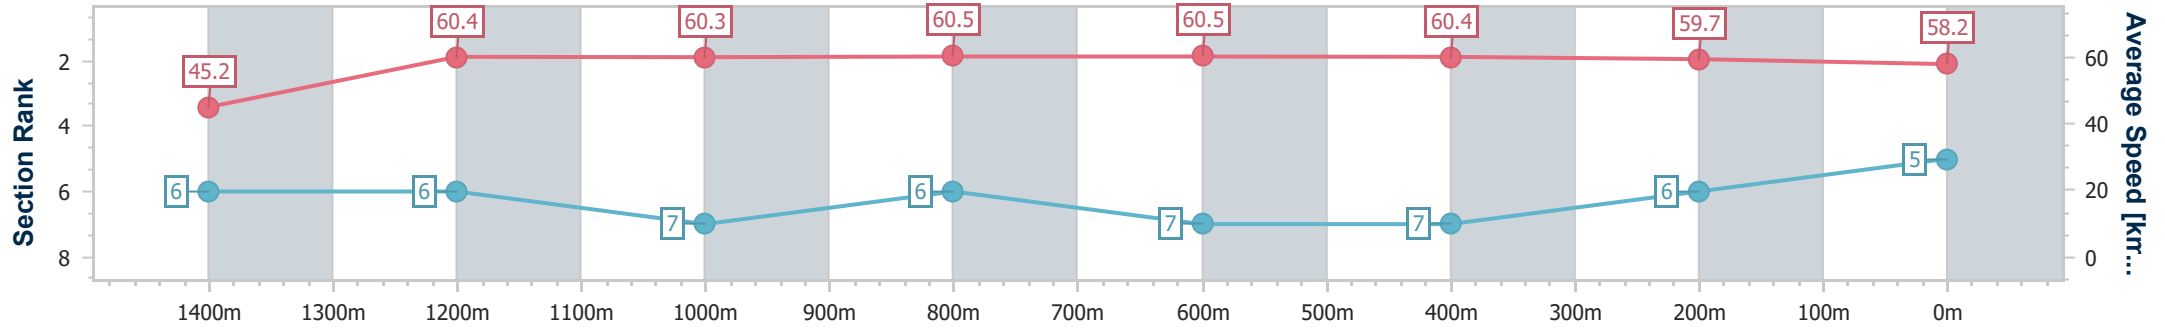

Horse/Jockey Name	Crystallization
Final Rank	5
Fastest Section Time (Section)	0:11.10 (Overall)
Top Speed [km/h] (Section)	62.0 (800m)
Race State	Finished

Aquis Park Gold Coast Poly QLD Professional
Race 1: FESTIVE FEAST 16TH DECEMBER Class 1 Plate - 1540m

02 December 2023 - 12:15

Track Rating: Synthetic, Weather: Fine, Rail Position: True

Section	Overall	1400m	1200m	1000m	800m	600m	400m	200m
Section Times	1:35.52 [5] (0:11.10)	1:24.42 [6] (0:11.69)	1:12.73 [6] (0:11.93)	1:00.80 [7] (0:11.84)	0:48.96 [6] (0:11.96)	0:37.00 [7] (0:12.27)	0:24.73 [7] (0:12.28)	0:12.45 [6] (0:12.45)
Average Speed [km/h]	45.2	60.4	60.3	60.5	60.5	60.4	59.7	58.2
Top Speed [km/h]	59.8	61.5	61.7	61.1	62.0	61.7	60.6	59.8
Avg. Dist. to Rail [m]	4.1	2.8	2.5	2.6	1.7	5.6	9.4	9.7
Avg. Stride Freq. [Hz]	2.3	2.5	2.4	2.4	2.4	2.4	2.5	2.4
Avg. Stride Length [m]	5.4	6.8	7.0	7.1	7.0	7.1	6.8	6.7

- [ ] Ranking at each section and finish
- -.-.- No data available at this section
- NA No data available