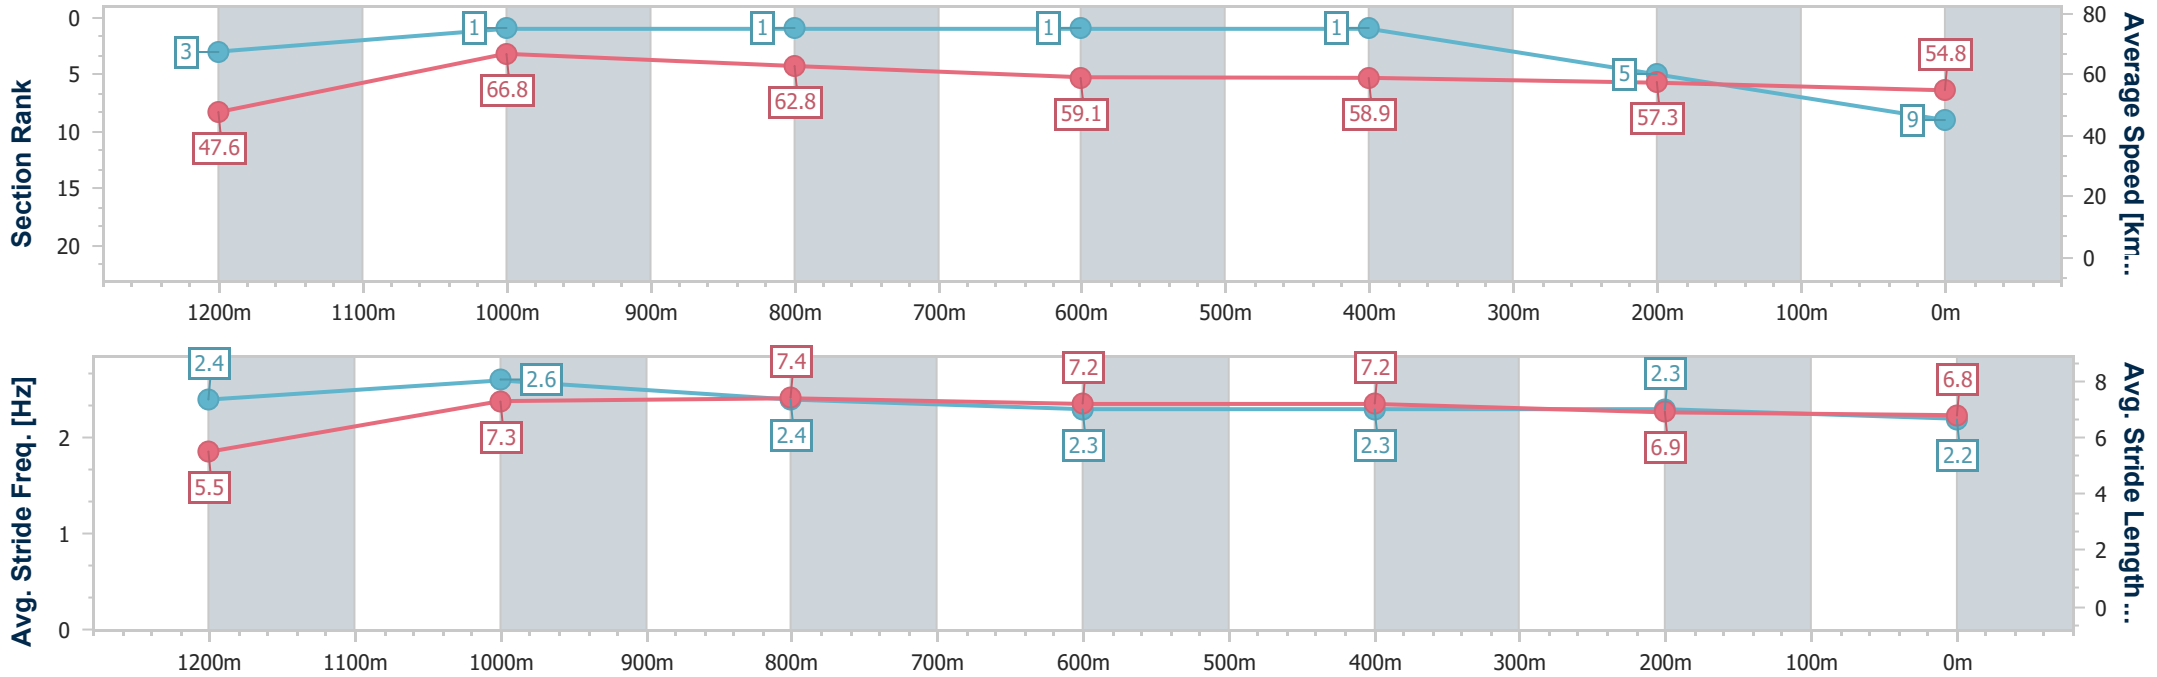

- [] Ranking at each section and finish
- .-.- No data available at this section
- NA No data available

Horse/Jockey Name	Confirm Nor Deny
Final Rank	9
Fastest Section Time (Section)	0:10.74 (1200m)
Top Speed [km/h] (Section)	67.9 (1200m)
Race State	Finished

Ipswich QLD Professional

Race 8: WWW.IEEC.COM.AU Class 1 Handicap - 1350m

29 November 2023 - 17:56

Track Rating: Heavy 10, Weather: Overcast, Rail Position: +8m Entire

Section	Overall	1200m	1000m	800m	600m	400m	200m
Section Times	1:23.59 [9] (0:11.38)	1:12.21 [3] (0:10.74)	1:01.47 [1] (0:11.47)	0:50.00 [1] (0:12.15)	0:37.85 [1] (0:12.19)	0:25.66 [1] (0:12.48)	0:13.18 [5] (0:13.18)
Average Speed [km/h]	47.6	66.8	62.8	59.1	58.9	57.3	54.8
Top Speed [km/h]	66.0	67.9	65.9	60.2	59.6	58.4	57.0
Avg. Dist. to Rail [m]	1.2	0.5	0.2	0.9	1.0	1.0	1.1
Avg. Stride Freq. [Hz]	2.4	2.6	2.4	2.3	2.3	2.3	2.2
Avg. Stride Length [m]	5.5	7.3	7.4	7.2	7.2	6.9	6.8

- [] Ranking at each section and finish
- .-.- No data available at this section
- NA No data available

Horse/Jockey Name	Sukiche
Final Rank	10
Fastest Section Time (Section)	0:10.95 (1200m)
Top Speed [km/h] (Section)	66.9 (1200m)
Race State	Finished