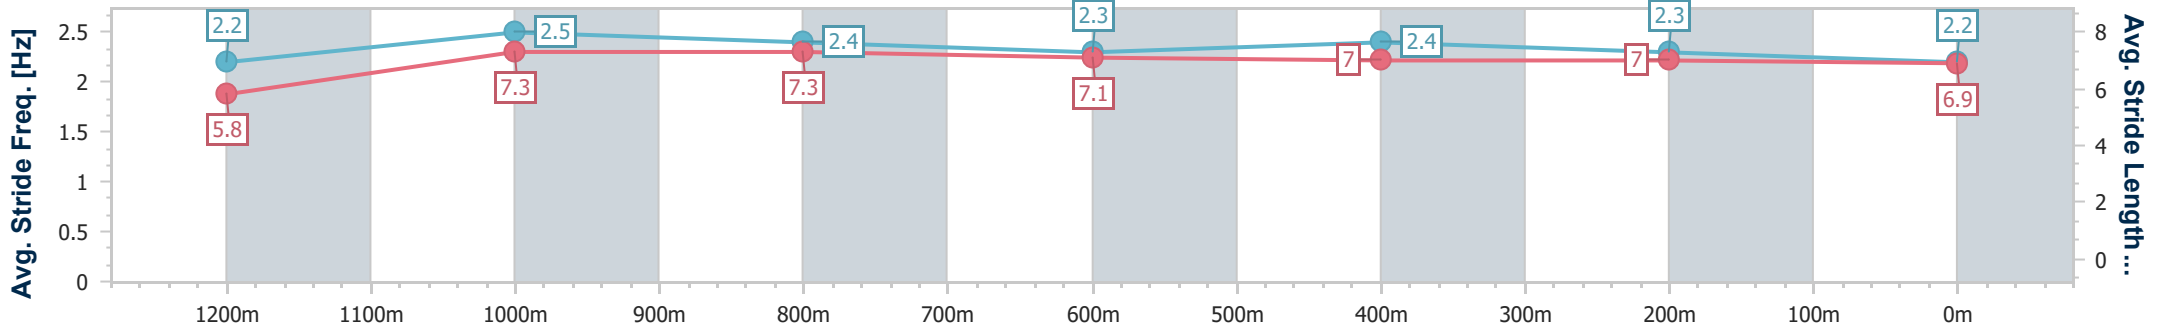

Ipswich QLD Professional

Race 8: WWW.IEEC.COM.AU Class 1 Handicap - 1350m

29 November 2023 - 17:56

Track Rating: Heavy 10, Weather: Overcast, Rail Position: +8m Entire

Section	Overall	1200m	1000m	800m	600m	400m	200m
Section Times	1:23.62 [10] (0:11.67)	1:11.95 [8] (0:10.95)	1:01.00 [7] (0:11.67)	0:49.33 [6] (0:12.07)	0:37.26 [6] (0:12.04)	0:25.22 [7] (0:12.26)	0:12.96 [10] (0:12.96)
Average Speed [km/h]	46.3	65.8	61.9	59.4	59.7	58.5	55.5
Top Speed [km/h]	65.4	66.9	63.8	60.6	60.3	60.0	57.5
Avg. Dist. to Rail [m]	3.0	0.4	0.2	0.7	0.5	0.5	1.2
Avg. Stride Freq. [Hz]	2.2	2.5	2.4	2.3	2.4	2.3	2.2
Avg. Stride Length [m]	5.8	7.3	7.3	7.1	7.0	7.0	6.9

- [] Ranking at each section and finish
- .-.- No data available at this section
- NA No data available