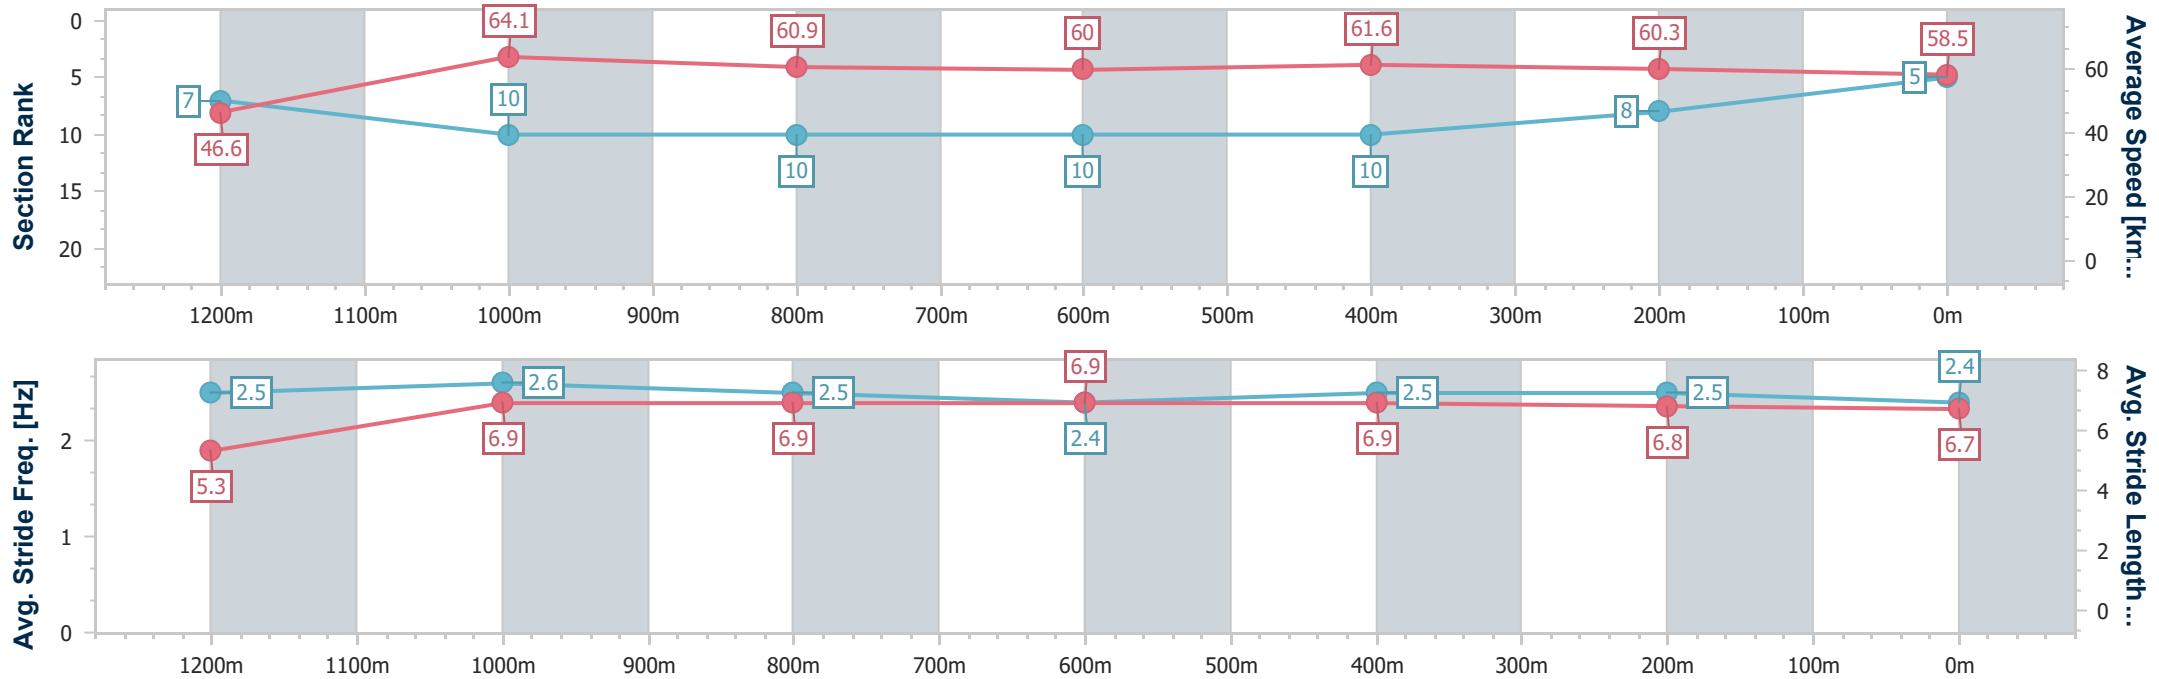

- [] Ranking at each section and finish
- .-.- No data available at this section
- NA No data available

Horse/Jockey Name	Parues
Final Rank	5
Fastest Section Time (Section)	0:11.27 (1200m)
Top Speed [km/h] (Section)	65.3 (1200m)
Race State	Finished

Ipswich QLD Professional

Race 8: WWW.IEEC.COM.AU Class 1 Handicap - 1350m

29 November 2023 - 17:56

Track Rating: Heavy 10, Weather: Overcast, Rail Position: +8m Entire

Section	Overall	1200m	1000m	800m	600m	400m	200m
Section Times	1:22.95 [5] (0:11.61)	1:11.34 [7] (0:11.27)	1:00.07 [10] (0:11.86)	0:48.21 [10] (0:12.06)	0:36.15 [10] (0:11.79)	0:24.36 [10] (0:12.03)	0:12.33 [8] (0:12.33)
Average Speed [km/h]	46.6	64.1	60.9	60.0	61.6	60.3	58.5
Top Speed [km/h]	63.3	65.3	63.7	61.3	62.3	61.6	60.3
Avg. Dist. to Rail [m]	6.8	3.1	1.6	1.2	2.0	3.9	6.1
Avg. Stride Freq. [Hz]	2.5	2.6	2.5	2.4	2.5	2.5	2.4
Avg. Stride Length [m]	5.3	6.9	6.9	6.9	6.9	6.8	6.7