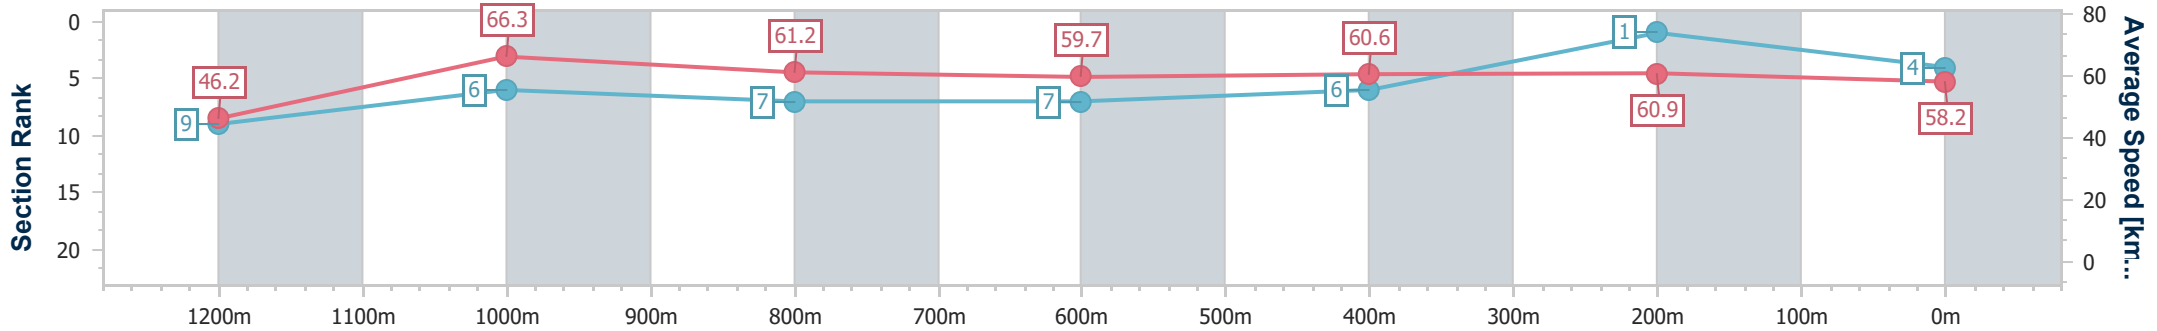

Ipswich QLD Professional

Race 8: WWW.IEEC.COM.AU Class 1 Handicap - 1350m

29 November 2023 - 17:56

Track Rating: Heavy 10, Weather: Overcast, Rail Position: +8m Entire

Section	Overall	1200m	1000m	800m	600m	400m	200m
Section Times	1:22.66 [4] (0:11.69)	1:10.97 [9] (0:10.89)	1:00.08 [6] (0:11.77)	0:48.31 [7] (0:12.08)	0:36.23 [7] (0:11.94)	0:24.29 [6] (0:11.92)	0:12.37 [1] (0:12.37)
Average Speed [km/h]	46.2	66.3	61.2	59.7	60.6	60.9	58.2
Top Speed [km/h]	65.7	66.9	65.2	61.7	61.8	62.3	60.5
Avg. Dist. to Rail [m]	4.3	1.7	1.0	0.2	1.3	3.1	5.7
Avg. Stride Freq. [Hz]	2.2	2.5	2.4	2.3	2.4	2.4	2.4
Avg. Stride Length [m]	5.8	7.4	7.2	7.2	7.0	7.0	6.7

- [] Ranking at each section and finish
- .-.- No data available at this section
- NA No data available

Horse/Jockey Name	Parues
Final Rank	5
Fastest Section Time (Section)	0:11.27 (1200m)
Top Speed [km/h] (Section)	65.3 (1200m)
Race State	Finished