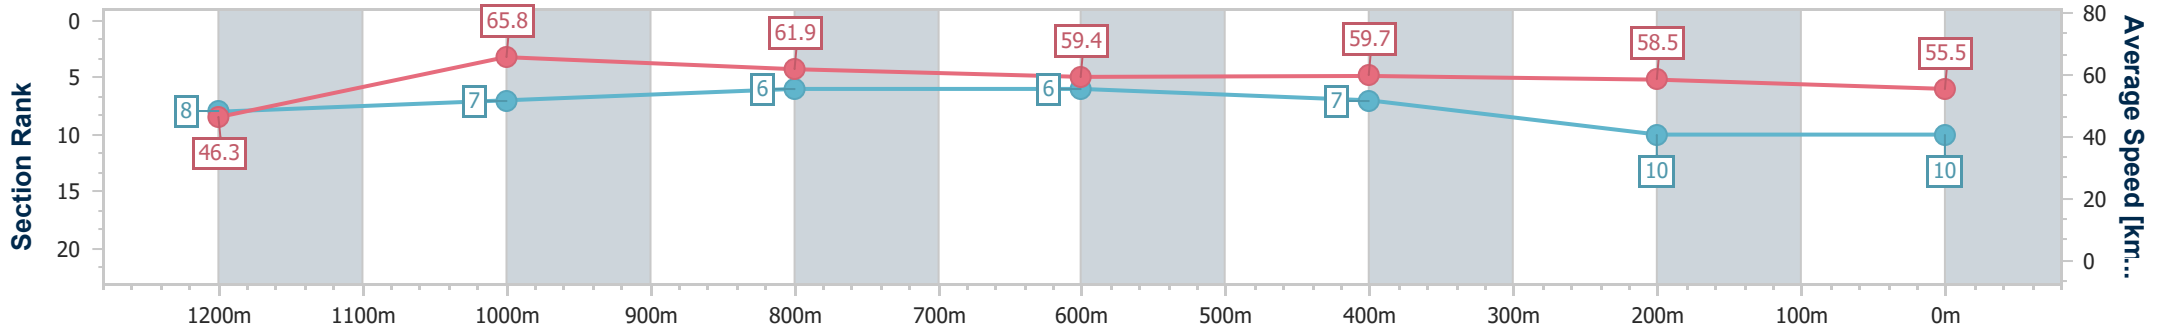

Ipswich QLD Professional

Race 8: WWW.IEEC.COM.AU Class 1 Handicap - 1350m

29 November 2023 - 17:56

Track Rating: Heavy 10, Weather: Overcast, Rail Position: +8m Entire

Section	Overall	1200m	1000m	800m	600m	400m	200m
Section Times	1:23.62 [10] (0:11.67)	1:11.95 [8] (0:10.95)	1:01.00 [7] (0:11.67)	0:49.33 [6] (0:12.07)	0:37.26 [6] (0:12.04)	0:25.22 [7] (0:12.26)	0:12.96 [10] (0:12.96)
Average Speed [km/h]	46.3	65.8	61.9	59.4	59.7	58.5	55.5
Top Speed [km/h]	65.4	66.9	63.8	60.6	60.3	60.0	57.5
Avg. Dist. to Rail [m]	3.0	0.4	0.2	0.7	0.5	0.5	1.2
Avg. Stride Freq. [Hz]	2.2	2.5	2.4	2.3	2.4	2.3	2.2
Avg. Stride Length [m]	5.8	7.3	7.3	7.1	7.0	7.0	6.9

- [] Ranking at each section and finish
- .-.- No data available at this section
- NA No data available