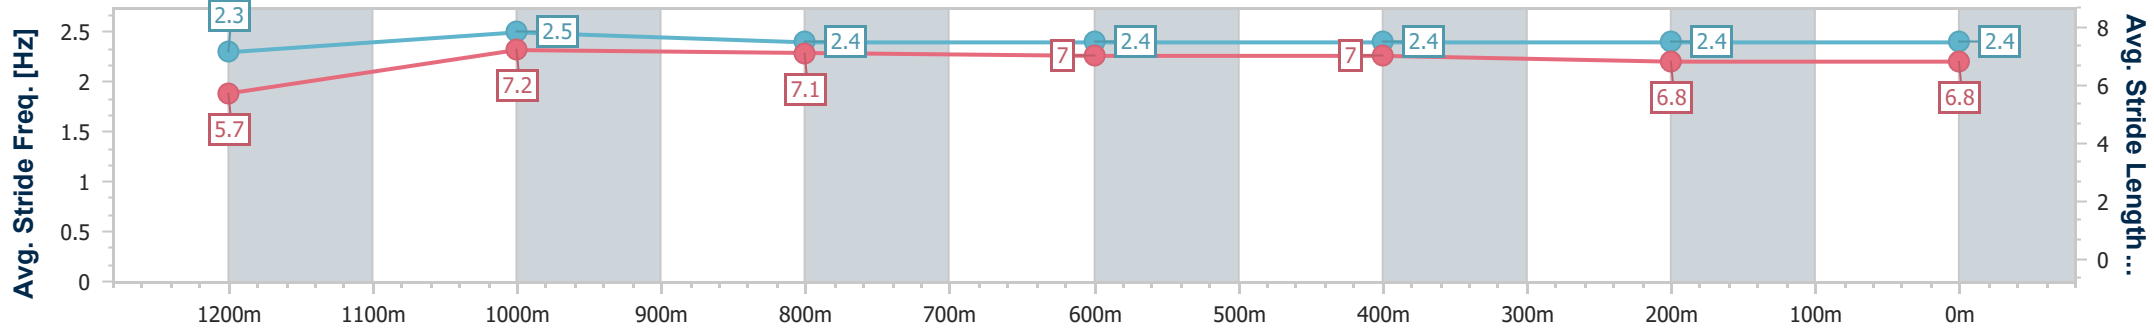

Ipswich QLD Professional

Race 8: WWW.IEEC.COM.AU Class 1 Handicap - 1350m

29 November 2023 - 17:56

Track Rating: Heavy 10, Weather: Overcast, Rail Position: +8m Entire

Section	Overall	1200m	1000m	800m	600m	400m	200m
Section Times	1:22.57 [3] (0:11.40)	1:11.17 [4] (0:11.11)	1:00.06 [5] (0:11.64)	0:48.42 [5] (0:11.95)	0:36.47 [4] (0:12.05)	0:24.42 [4] (0:12.14)	0:12.28 [2] (0:12.28)
Average Speed [km/h]	47.6	65.1	62.3	60.4	59.8	59.6	58.5
Top Speed [km/h]	65.7	66.0	64.1	61.1	60.8	60.1	59.3
Avg. Dist. to Rail [m]	5.0	4.2	2.6	0.9	0.5	1.7	3.3
Avg. Stride Freq. [Hz]	2.3	2.5	2.4	2.4	2.4	2.4	2.4
Avg. Stride Length [m]	5.7	7.2	7.1	7.0	7.0	6.8	6.8