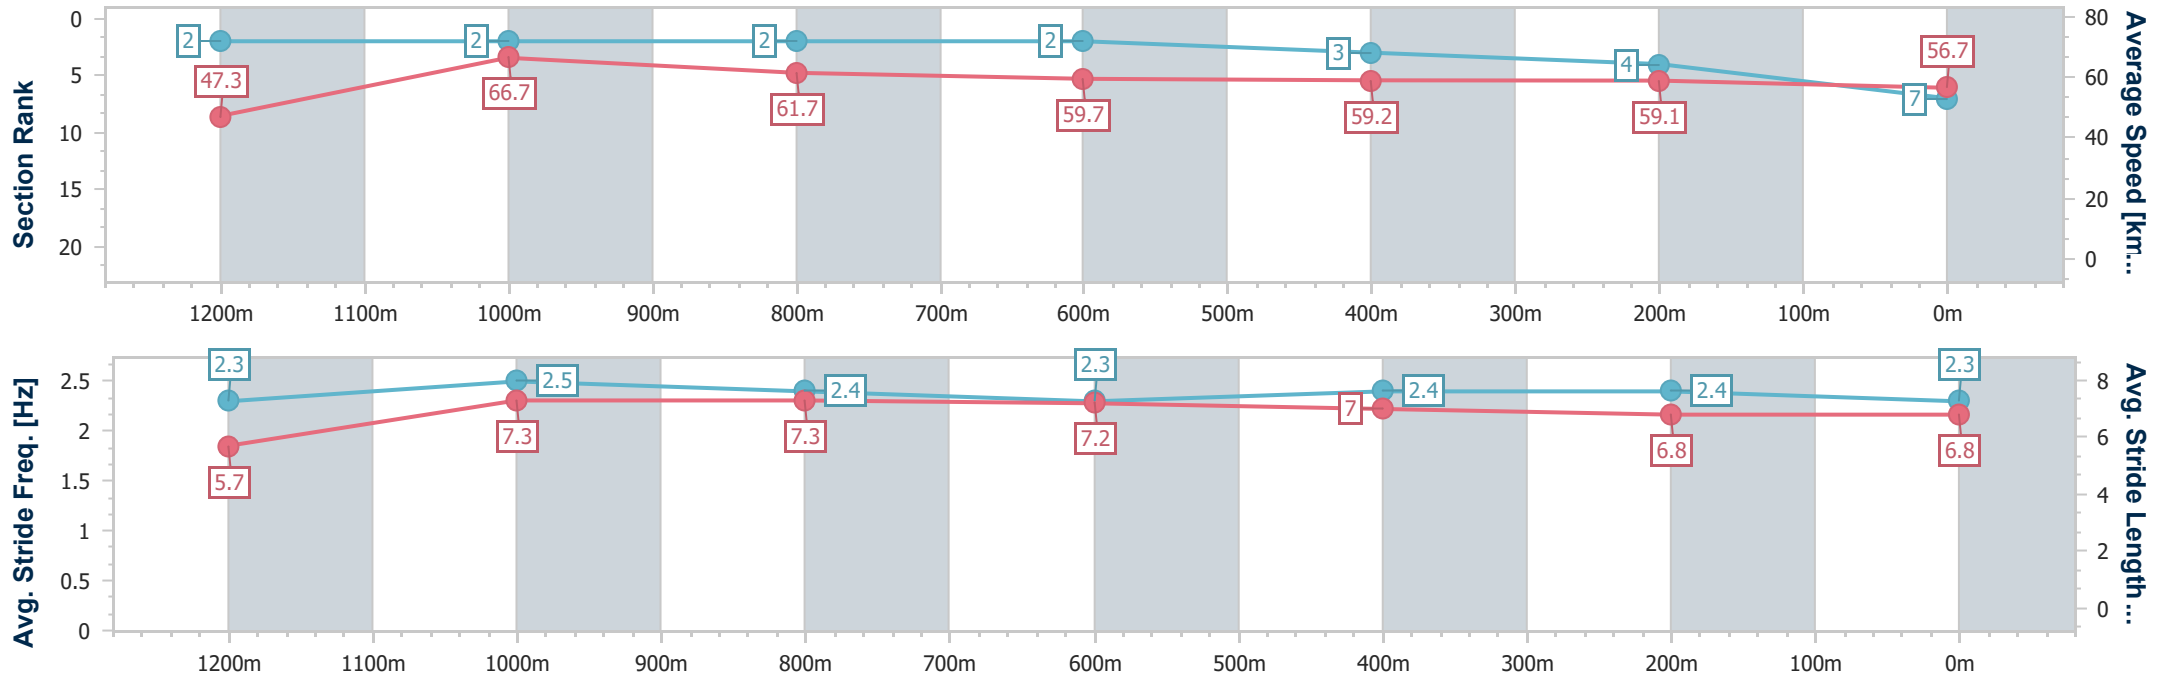

- [] Ranking at each section and finish
- .-.- No data available at this section
- NA No data available

Horse/Jockey Name	Little Show
Final Rank	7
Fastest Section Time (Section)	0:10.84 (1200m)
Top Speed [km/h] (Section)	68.5 (1200m)
Race State	Finished

Ipswich QLD Professional

Race 8: WWW.IEEC.COM.AU Class 1 Handicap - 1350m

29 November 2023 - 17:56

Track Rating: Heavy 10, Weather: Overcast, Rail Position: +8m Entire

Section	Overall	1200m	1000m	800m	600m	400m	200m
Section Times	1:23.07 [7] (0:11.38)	1:11.69 [2] (0:10.84)	1:00.85 [2] (0:11.67)	0:49.18 [2] (0:12.08)	0:37.10 [2] (0:12.16)	0:24.94 [3] (0:12.24)	0:12.70 [4] (0:12.70)
Average Speed [km/h]	47.3	66.7	61.7	59.7	59.2	59.1	56.7
Top Speed [km/h]	65.6	68.5	64.5	60.4	60.0	59.6	59.3
Avg. Dist. to Rail [m]	2.5	2.5	1.0	0.3	0.2	1.4	2.3
Avg. Stride Freq. [Hz]	2.3	2.5	2.4	2.3	2.4	2.4	2.3
Avg. Stride Length [m]	5.7	7.3	7.3	7.2	7.0	6.8	6.8

- [] Ranking at each section and finish
- .-.- No data available at this section
- NA No data available

Horse/Jockey Name	Spillify
Final Rank	8
Fastest Section Time (Section)	0:10.93 (1200m)
Top Speed [km/h] (Section)	67.0 (1200m)
Race State	Finished