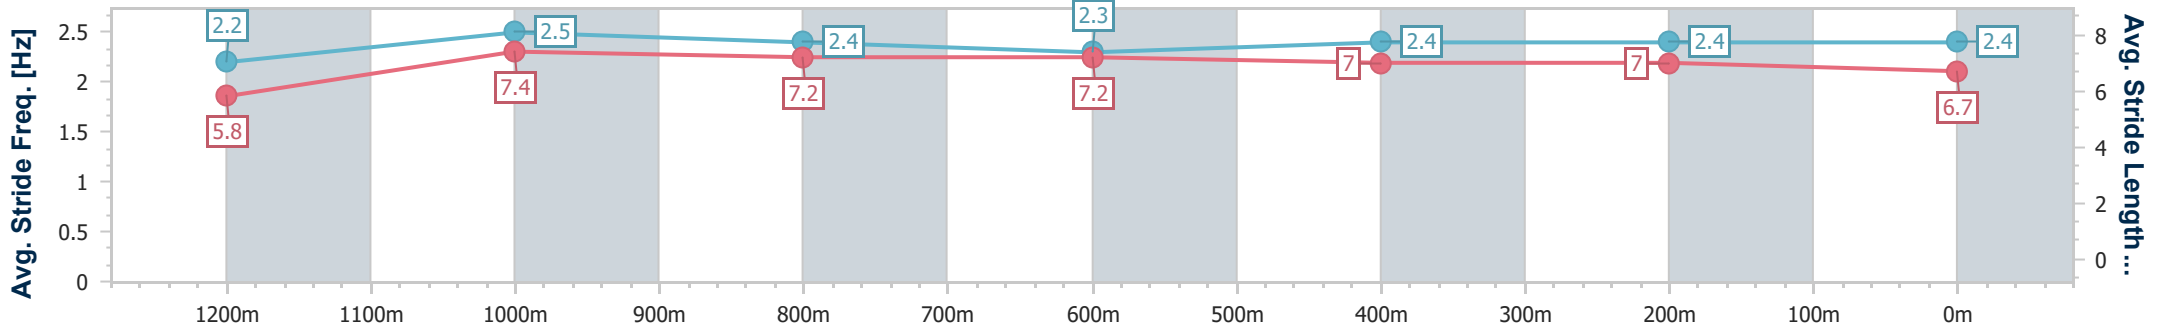

Ipswich QLD Professional

Race 8: WWW.IEEC.COM.AU Class 1 Handicap - 1350m

29 November 2023 - 17:56

Track Rating: Heavy 10, Weather: Overcast, Rail Position: +8m Entire

Section	Overall	1200m	1000m	800m	600m	400m	200m
Section Times	1:22.66 [4] (0:11.69)	1:10.97 [9] (0:10.89)	1:00.08 [6] (0:11.77)	0:48.31 [7] (0:12.08)	0:36.23 [7] (0:11.94)	0:24.29 [6] (0:11.92)	0:12.37 [1] (0:12.37)
Average Speed [km/h]	46.2	66.3	61.2	59.7	60.6	60.9	58.2
Top Speed [km/h]	65.7	66.9	65.2	61.7	61.8	62.3	60.5
Avg. Dist. to Rail [m]	4.3	1.7	1.0	0.2	1.3	3.1	5.7
Avg. Stride Freq. [Hz]	2.2	2.5	2.4	2.3	2.4	2.4	2.4
Avg. Stride Length [m]	5.8	7.4	7.2	7.2	7.0	7.0	6.7

- [] Ranking at each section and finish
- .-.- No data available at this section
- NA No data available

Horse/Jockey Name	Parues
Final Rank	5
Fastest Section Time (Section)	0:11.27 (1200m)
Top Speed [km/h] (Section)	65.3 (1200m)
Race State	Finished