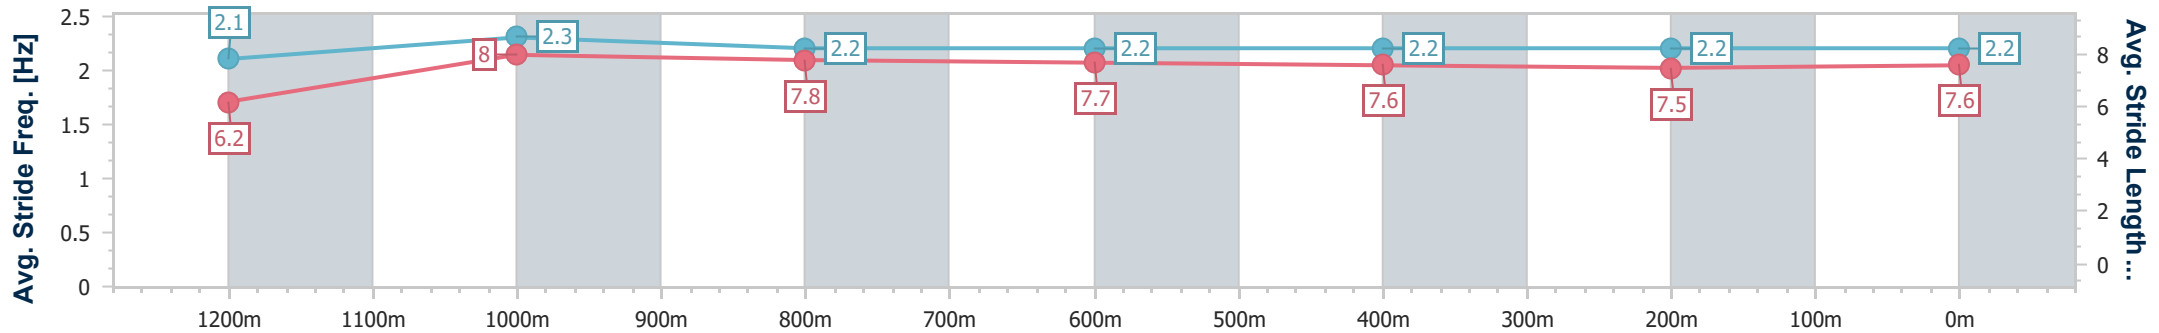

Ipswich QLD Professional

Race 8: WWW.IEEC.COM.AU Class 1 Handicap - 1350m

29 November 2023 - 17:56

Track Rating: Heavy 10, Weather: Overcast, Rail Position: +8m Entire

Section	Overall	1200m	1000m	800m	600m	400m	200m
Section Times	1:22.56 [2] (0:11.35)	1:11.21 [1] (0:10.97)	1:00.24 [3] (0:11.76)	0:48.48 [4] (0:12.15)	0:36.33 [5] (0:12.09)	0:24.24 [5] (0:12.20)	0:12.04 [7] (0:12.04)
Average Speed [km/h]	47.6	65.8	61.6	59.2	59.3	59.1	59.9
Top Speed [km/h]	65.8	67.3	63.5	59.9	60.2	60.1	60.6
Avg. Dist. to Rail [m]	3.5	3.2	1.3	0.3	0.2	0.9	1.4
Avg. Stride Freq. [Hz]	2.1	2.3	2.2	2.2	2.2	2.2	2.2
Avg. Stride Length [m]	6.2	8.0	7.8	7.7	7.6	7.5	7.6