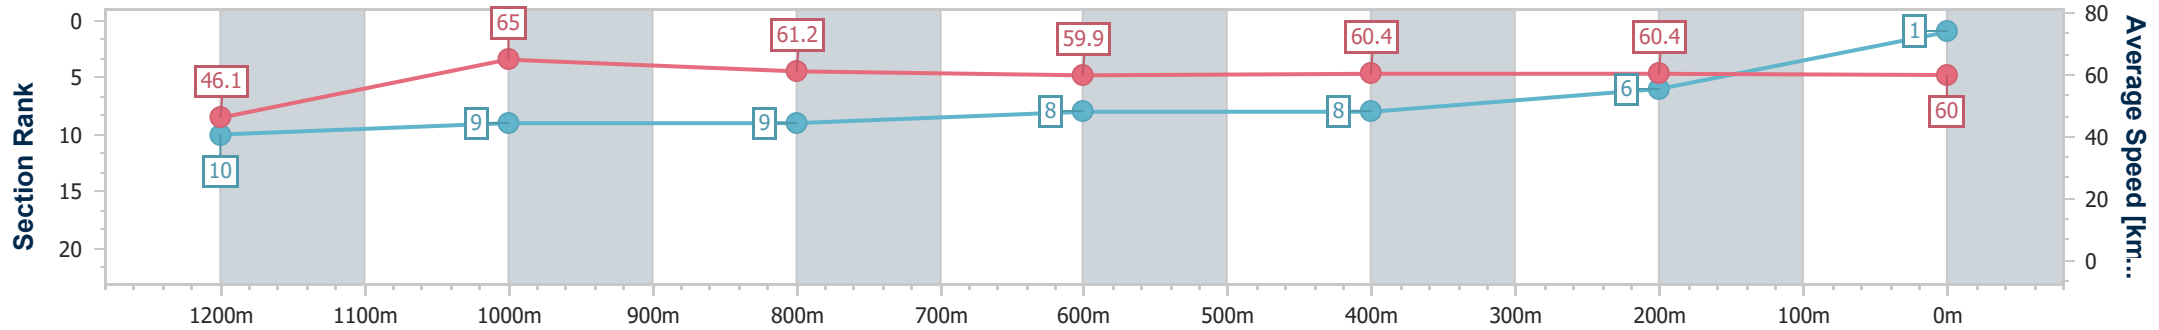

- [] Ranking at each section and finish
- .-.- No data available at this section
- NA No data available

Horse/Jockey Name	Victoria Roc
Final Rank	2
Fastest Section Time (Section)	0:10.97 (1200m)
Top Speed [km/h] (Section)	67.3 (1200m)
Race State	Finished