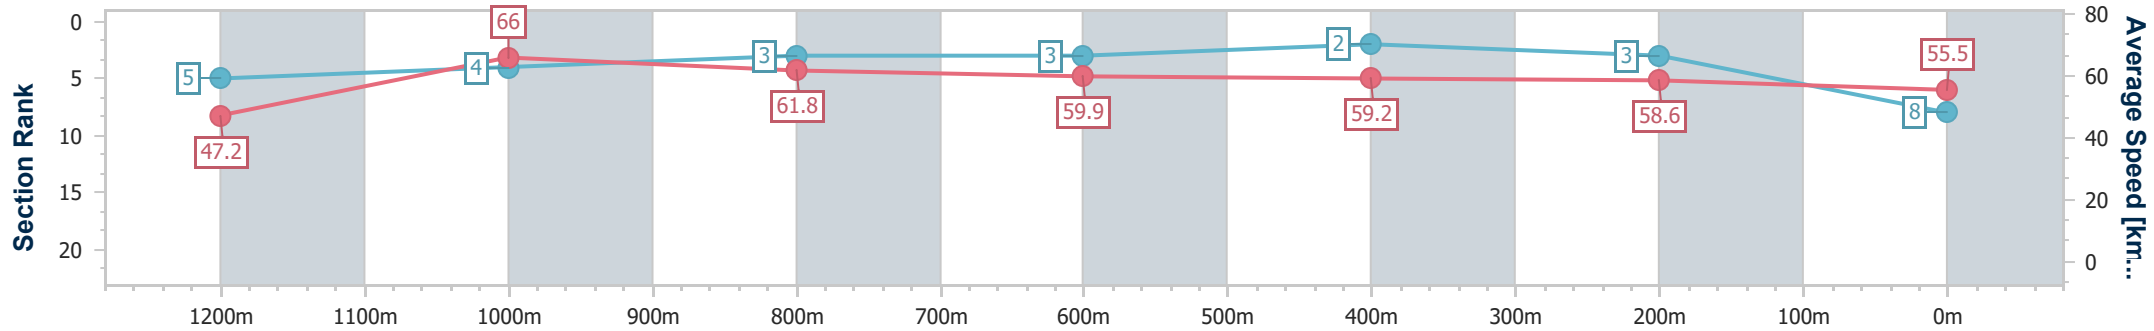

- [] Ranking at each section and finish
- .-.- No data available at this section
- NA No data available

Horse/Jockey Name	Spillify
Final Rank	8
Fastest Section Time (Section)	0:10.93 (1200m)
Top Speed [km/h] (Section)	67.0 (1200m)
Race State	Finished

Ipswich QLD Professional

Race 8: WWW.IEEC.COM.AU Class 1 Handicap - 1350m

29 November 2023 - 17:56

Track Rating: Heavy 10, Weather: Overcast, Rail Position: +8m Entire

Section	Overall	1200m	1000m	800m	600m	400m	200m
Section Times	1:23.35 [8] (0:11.42)	1:11.93 [5] (0:10.93)	1:01.00 [4] (0:11.62)	0:49.38 [3] (0:12.02)	0:37.36 [3] (0:12.11)	0:25.25 [2] (0:12.25)	0:13.00 [3] (0:13.00)
Average Speed [km/h]	47.2	66.0	61.8	59.9	59.2	58.6	55.5
Top Speed [km/h]	65.6	67.0	64.2	60.5	59.7	59.7	58.4
Avg. Dist. to Rail [m]	1.4	1.1	0.3	0.8	1.0	0.9	0.8
Avg. Stride Freq. [Hz]	2.3	2.5	2.4	2.4	2.4	2.4	2.3
Avg. Stride Length [m]	5.7	7.2	7.0	6.9	6.8	6.7	6.6

- [] Ranking at each section and finish
- .-.- No data available at this section
- NA No data available

Horse/Jockey Name	Confirm Nor Deny
Final Rank	9
Fastest Section Time (Section)	0:10.74 (1200m)
Top Speed [km/h] (Section)	67.9 (1200m)
Race State	Finished