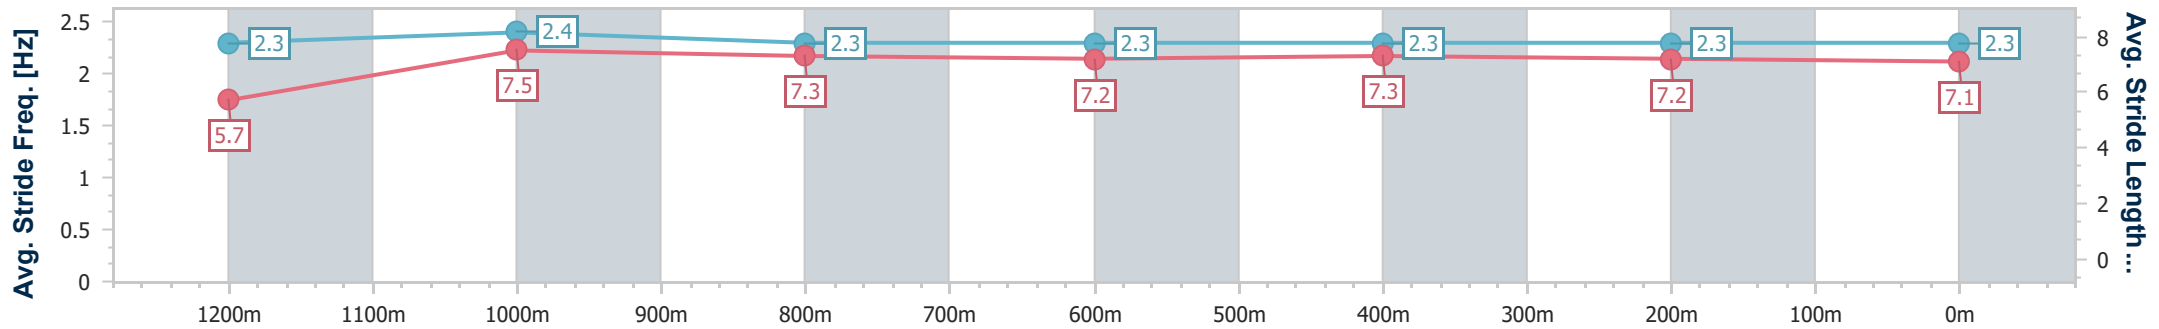

Ipswich QLD Professional

Race 8: WWW.IEEC.COM.AU Class 1 Handicap - 1350m

29 November 2023 - 17:56

Track Rating: Heavy 10, Weather: Overcast, Rail Position: +8m Entire

Section	Overall	1200m	1000m	800m	600m	400m	200m
Section Times	1:22.97 [6] (0:11.61)	1:11.36 [6] (0:11.08)	1:00.28 [8] (0:11.86)	0:48.42 [8] (0:12.15)	0:36.27 [9] (0:11.88)	0:24.39 [9] (0:12.04)	0:12.35 [8] (0:12.35)
Average Speed [km/h]	46.5	65.4	60.8	59.5	60.8	60.1	58.3
Top Speed [km/h]	64.7	66.8	63.6	60.4	61.3	61.1	60.3
Avg. Dist. to Rail [m]	6.1	3.0	1.5	0.6	0.9	2.6	4.2
Avg. Stride Freq. [Hz]	2.3	2.4	2.3	2.3	2.3	2.3	2.3
Avg. Stride Length [m]	5.7	7.5	7.3	7.2	7.3	7.2	7.1

- [] Ranking at each section and finish
- .-.- No data available at this section
- NA No data available

Horse/Jockey Name	Little Show
Final Rank	7
Fastest Section Time (Section)	0:10.84 (1200m)
Top Speed [km/h] (Section)	68.5 (1200m)
Race State	Finished