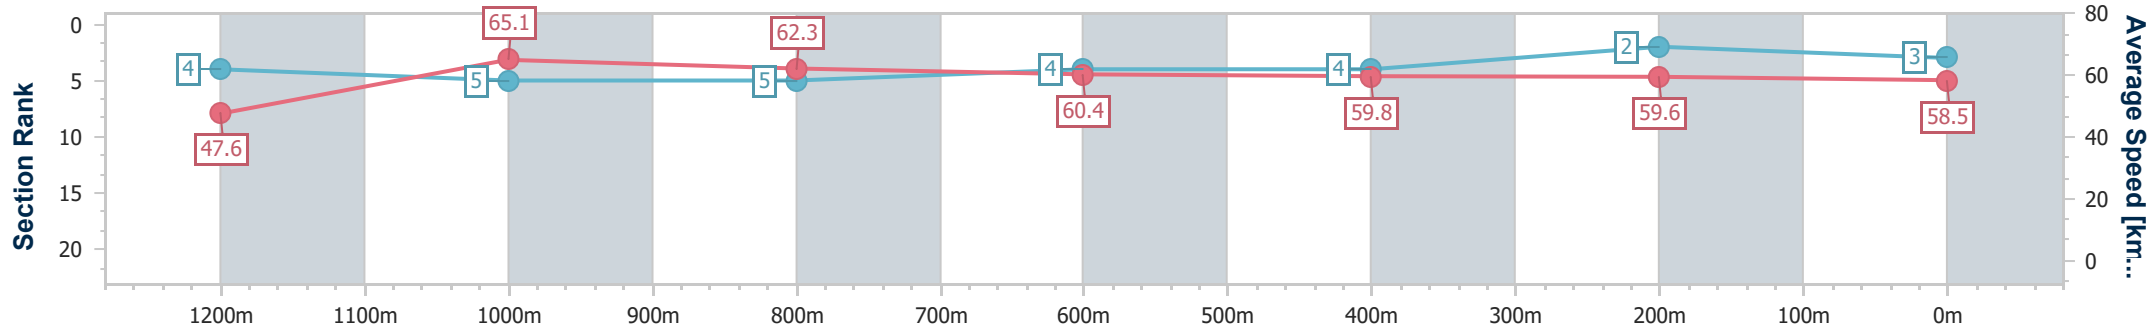

- [] Ranking at each section and finish
- .-.- No data available at this section
- NA No data available

Horse/Jockey Name	Easy Company
Final Rank	4
Fastest Section Time (Section)	0:10.89 (1200m)
Top Speed [km/h] (Section)	66.9 (1200m)
Race State	Finished