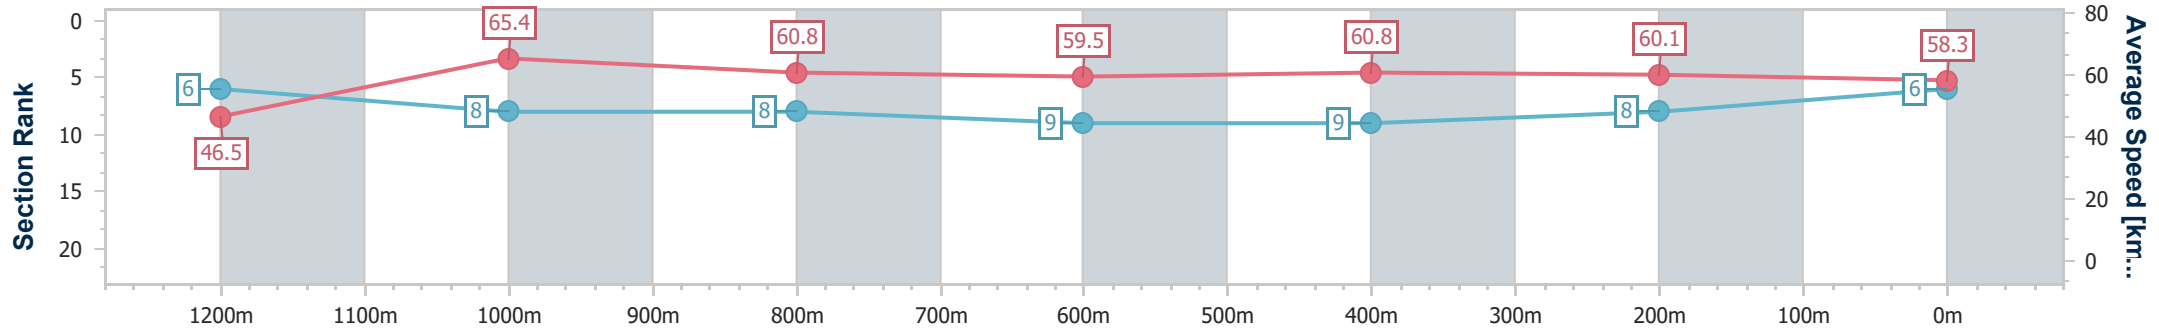

Ipswich QLD Professional

Race 8: WWW.IEEC.COM.AU Class 1 Handicap - 1350m

29 November 2023 - 17:56

Track Rating: Heavy 10, Weather: Overcast, Rail Position: +8m Entire

Section	Overall	1200m	1000m	800m	600m	400m	200m
Section Times	1:22.97 [6] (0:11.61)	1:11.36 [6] (0:11.08)	1:00.28 [8] (0:11.86)	0:48.42 [8] (0:12.15)	0:36.27 [9] (0:11.88)	0:24.39 [9] (0:12.04)	0:12.35 [8] (0:12.35)
Average Speed [km/h]	46.5	65.4	60.8	59.5	60.8	60.1	58.3
Top Speed [km/h]	64.7	66.8	63.6	60.4	61.3	61.1	60.3
Avg. Dist. to Rail [m]	6.1	3.0	1.5	0.6	0.9	2.6	4.2
Avg. Stride Freq. [Hz]	2.3	2.4	2.3	2.3	2.3	2.3	2.3
Avg. Stride Length [m]	5.7	7.5	7.3	7.2	7.3	7.2	7.1

- [] Ranking at each section and finish
- .-.- No data available at this section
- NA No data available

Horse/Jockey Name	Little Show
Final Rank	7
Fastest Section Time (Section)	0:10.84 (1200m)
Top Speed [km/h] (Section)	68.5 (1200m)
Race State	Finished