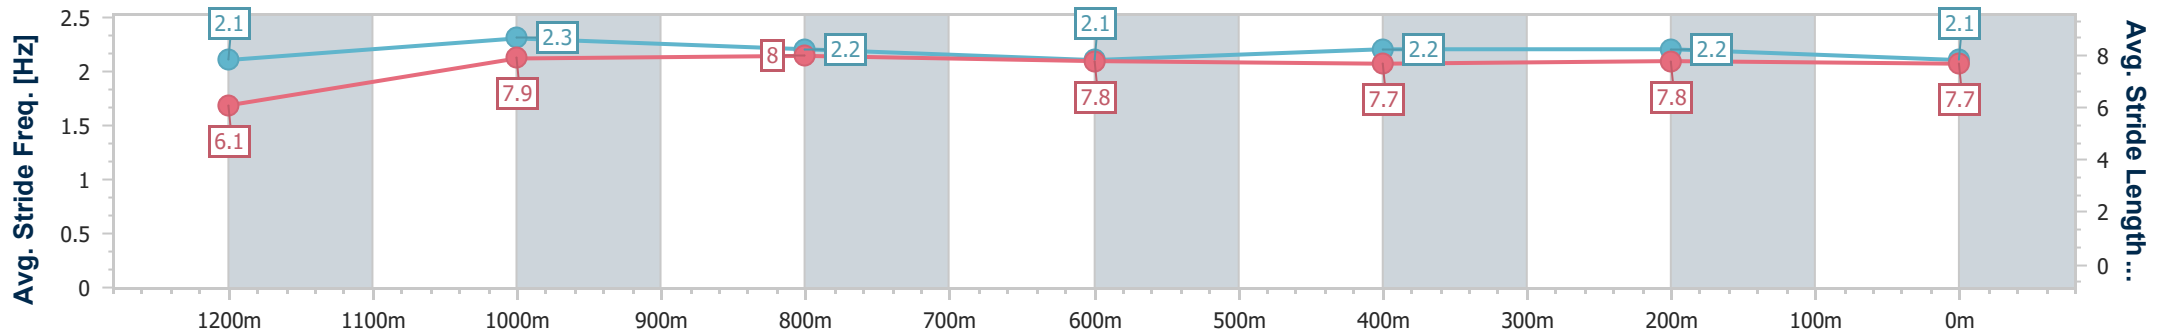

Ipswich QLD Professional

Race 8: WWW.IEEC.COM.AU Class 1 Handicap - 1350m

29 November 2023 - 17:56

Track Rating: Heavy 10, Weather: Overcast, Rail Position: +8m Entire

Section	Overall	1200m	1000m	800m	600m	400m	200m
Section Times	1:22.50 [1] (0:11.73)	1:10.77 [10] (0:11.11)	0:59.66 [9] (0:11.73)	0:47.93 [9] (0:12.06)	0:35.87 [8] (0:11.91)	0:23.96 [8] (0:11.93)	0:12.03 [6] (0:12.03)
Average Speed [km/h]	46.1	65.0	61.2	59.9	60.4	60.4	60.0
Top Speed [km/h]	62.3	66.6	65.1	61.2	62.0	61.5	60.2
Avg. Dist. to Rail [m]	8.5	3.1	0.3	0.4	0.5	1.8	2.1
Avg. Stride Freq. [Hz]	2.1	2.3	2.2	2.1	2.2	2.2	2.1
Avg. Stride Length [m]	6.1	7.9	8.0	7.8	7.7	7.8	7.7