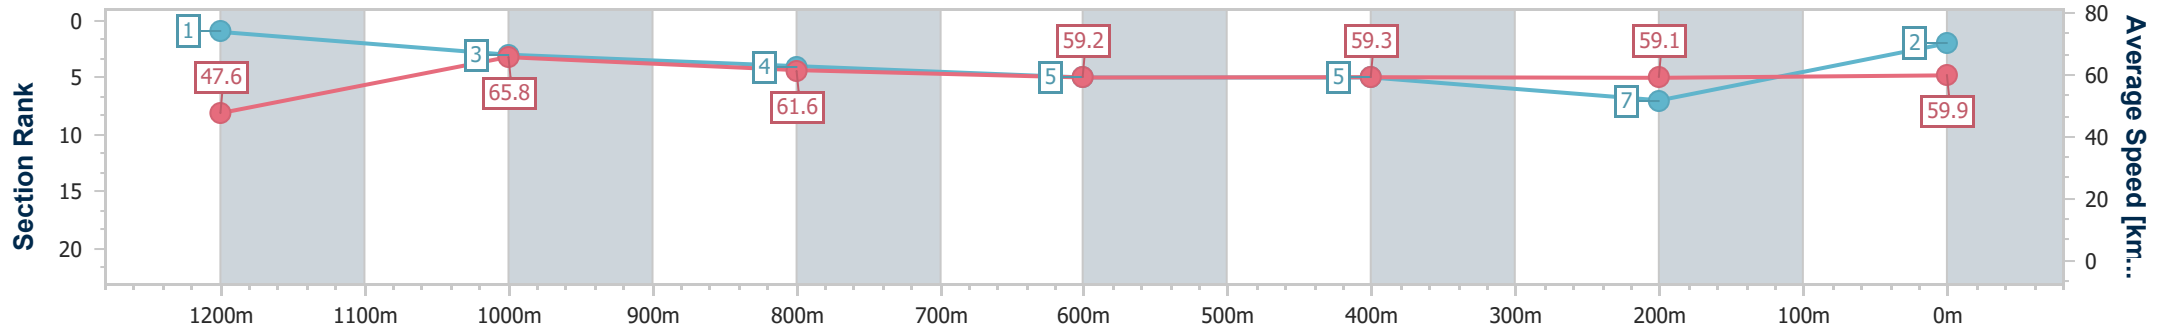

Ipswich QLD Professional

Race 8: WWW.IEEC.COM.AU Class 1 Handicap - 1350m

29 November 2023 - 17:56

Track Rating: Heavy 10, Weather: Overcast, Rail Position: +8m Entire

Section	Overall	1200m	1000m	800m	600m	400m	200m
Section Times	1:22.56 [2] (0:11.35)	1:11.21 [1] (0:10.97)	1:00.24 [3] (0:11.76)	0:48.48 [4] (0:12.15)	0:36.33 [5] (0:12.09)	0:24.24 [5] (0:12.20)	0:12.04 [7] (0:12.04)
Average Speed [km/h]	47.6	65.8	61.6	59.2	59.3	59.1	59.9
Top Speed [km/h]	65.8	67.3	63.5	59.9	60.2	60.1	60.6
Avg. Dist. to Rail [m]	3.5	3.2	1.3	0.3	0.2	0.9	1.4
Avg. Stride Freq. [Hz]	2.1	2.3	2.2	2.2	2.2	2.2	2.2
Avg. Stride Length [m]	6.2	8.0	7.8	7.7	7.6	7.5	7.6