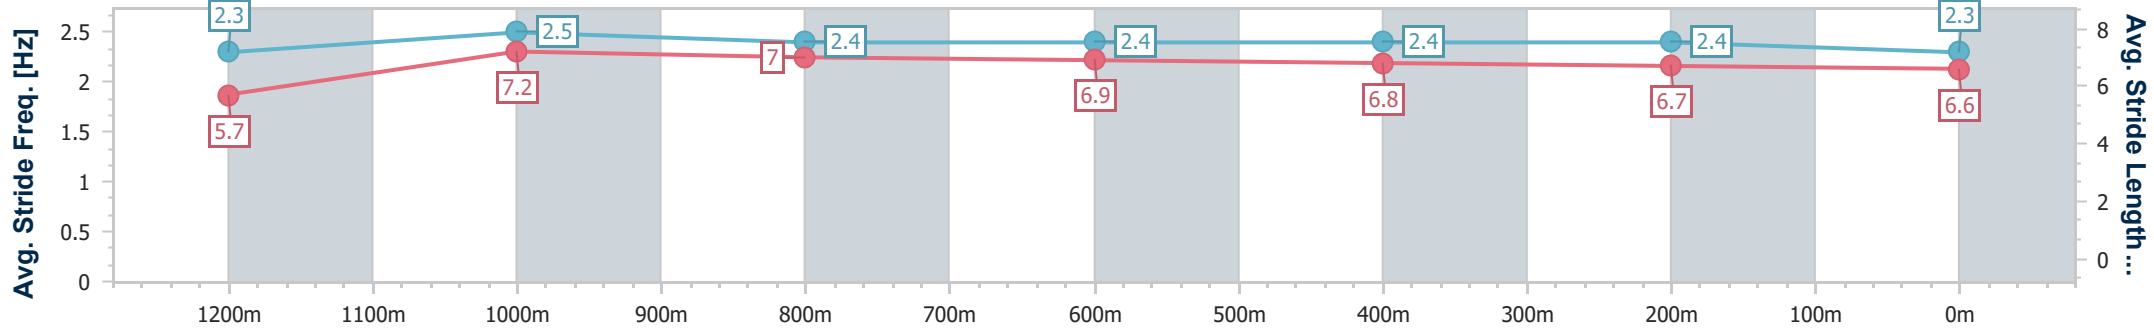

- [] Ranking at each section and finish
- .-.- No data available at this section
- NA No data available

Horse/Jockey Name	Spillify
Final Rank	8
Fastest Section Time (Section)	0:10.93 (1200m)
Top Speed [km/h] (Section)	67.0 (1200m)
Race State	Finished

Ipswich QLD Professional

Race 8: WWW.IEEC.COM.AU Class 1 Handicap - 1350m

29 November 2023 - 17:56

Track Rating: Heavy 10, Weather: Overcast, Rail Position: +8m Entire

Section	Overall	1200m	1000m	800m	600m	400m	200m
Section Times	1:23.35 [8] (0:11.42)	1:11.93 [5] (0:10.93)	1:01.00 [4] (0:11.62)	0:49.38 [3] (0:12.02)	0:37.36 [3] (0:12.11)	0:25.25 [2] (0:12.25)	0:13.00 [3] (0:13.00)
Average Speed [km/h]	47.2	66.0	61.8	59.9	59.2	58.6	55.5
Top Speed [km/h]	65.6	67.0	64.2	60.5	59.7	59.7	58.4
Avg. Dist. to Rail [m]	1.4	1.1	0.3	0.8	1.0	0.9	0.8
Avg. Stride Freq. [Hz]	2.3	2.5	2.4	2.4	2.4	2.4	2.3
Avg. Stride Length [m]	5.7	7.2	7.0	6.9	6.8	6.7	6.6

- [] Ranking at each section and finish
- .-.- No data available at this section
- NA No data available

Horse/Jockey Name	Confirm Nor Deny
Final Rank	9
Fastest Section Time (Section)	0:10.74 (1200m)
Top Speed [km/h] (Section)	67.9 (1200m)
Race State	Finished