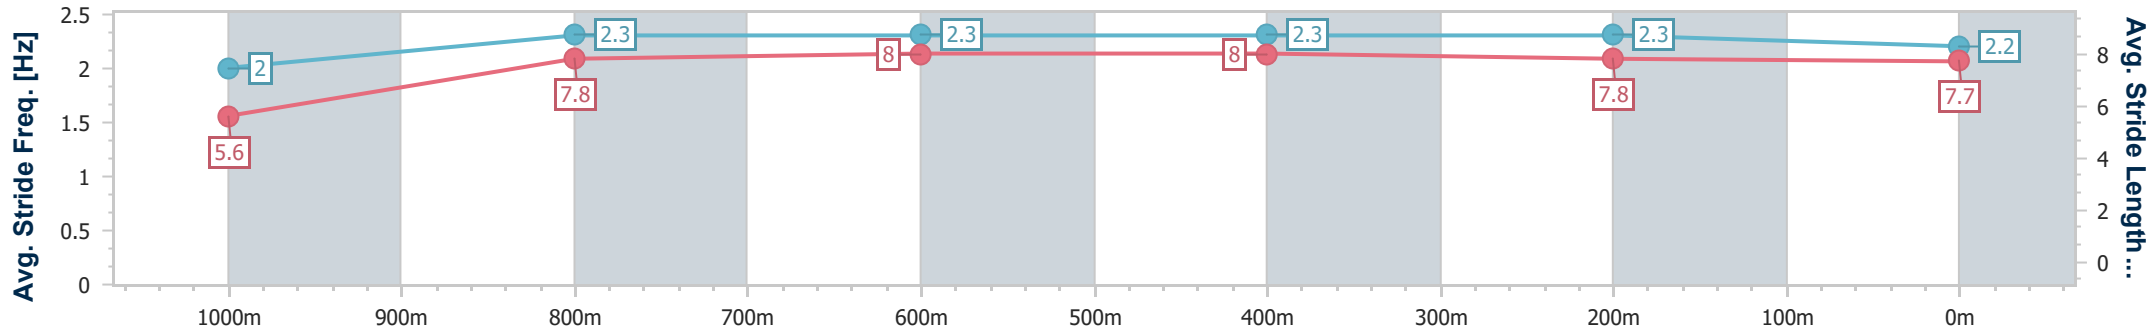

- [] Ranking at each section and finish
- .-.- No data available at this section
- NA No data available

Horse/Jockey Name	Whistling Spirit
Final Rank	7
Fastest Section Time (Section)	0:09.19 (Overall)
Top Speed [km/h] (Section)	65.8 (600m)
Race State	Finished

Ipswich QLD Professional

Race 7: GREAT NORTHERN Class 5 Handicap - 1100m

29 November 2023 - 16:49

Track Rating: Heavy 10, Weather: Overcast, Rail Position: +8m Entire

Section	Overall	1000m	800m	600m	400m	200m								
Section Times	1:05.55 [7] (0:09.19)	0:56.36 [8] (0:11.24)	0:45.12 [8] (0:10.97)	0:34.15 [8] (0:11.00)	0:23.15 [8] (0:11.31)	0:11.84 [8] (0:11.84)								
Average Speed [km/h]	39.1	64.7	65.6	65.4	64.0	60.7								
Top Speed [km/h]	60.0	65.7	65.7	65.8	65.0	63.9								
Avg. Dist. to Rail [m]	6.3	2.1	0.5	0.3	1.6	2.6								
Avg. Stride Freq. [Hz]	2.0	2.3	2.3	2.3	2.3	2.2								
Avg. Stride Length [m]	5.6	7.8	8.0	8.0	7.8	7.7								

- [] Ranking at each section and finish
- .-.- No data available at this section
- NA No data available

Horse/Jockey Name	Lime Soda
Final Rank	8
Fastest Section Time (Section)	0:08.63 (Overall)
Top Speed [km/h] (Section)	66.7 (1000m)
Race State	Finished