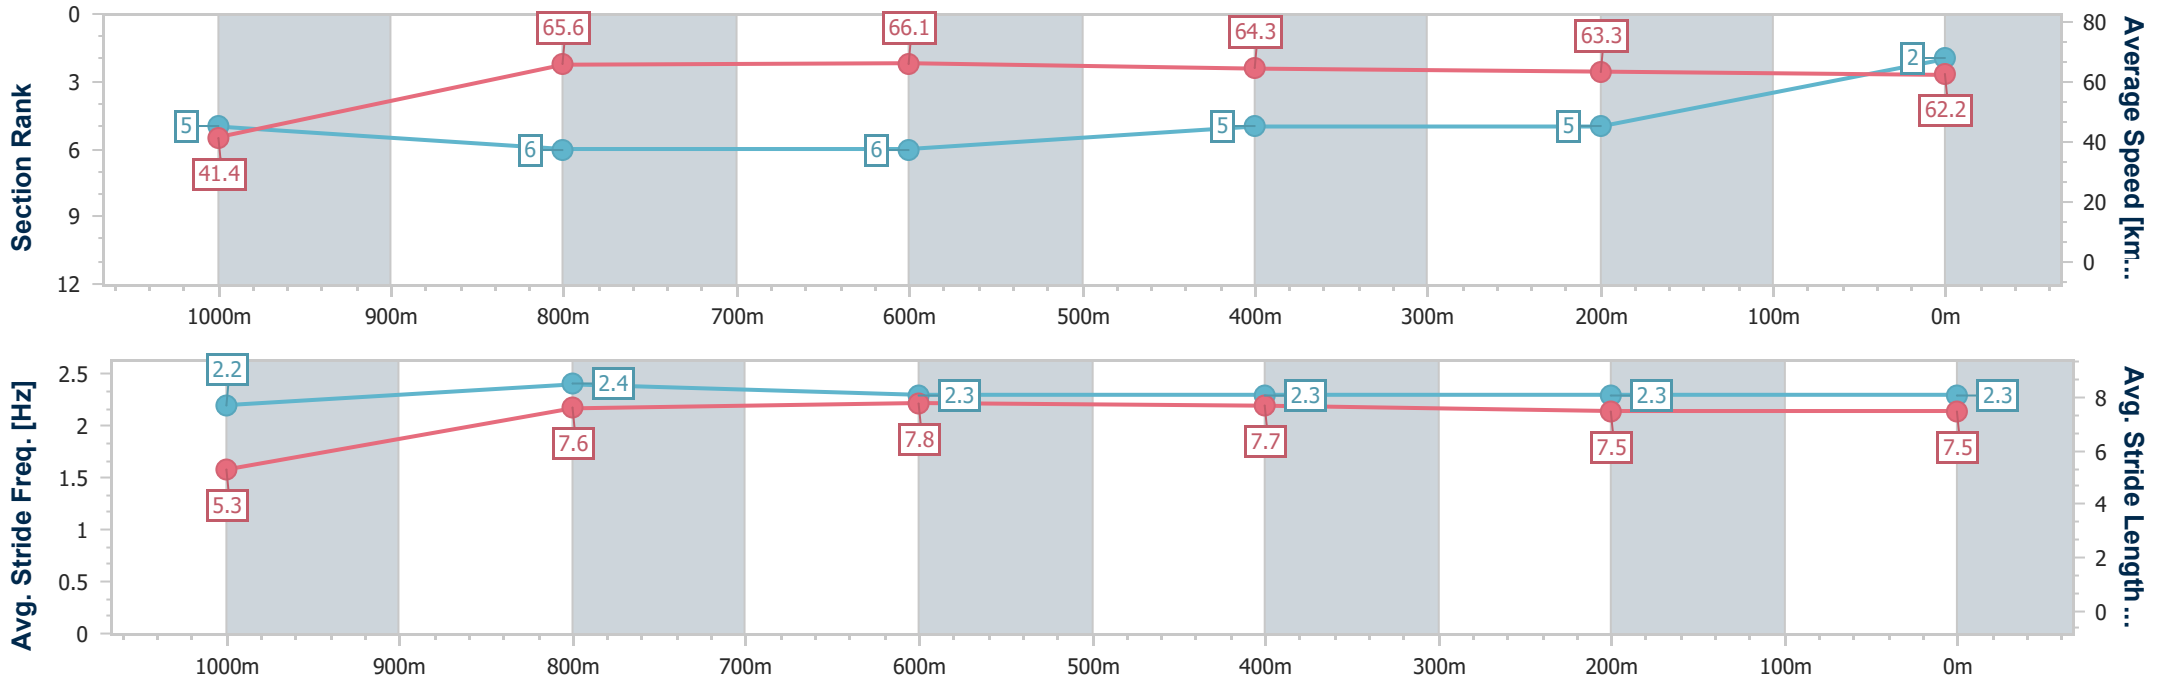

Ipswich QLD Professional

Race 7: GREAT NORTHERN Class 5 Handicap - 1100m

29 November 2023 - 16:49

Track Rating: Heavy 10, Weather: Overcast, Rail Position: +8m Entire

Section	Overall	1000m	800m	600m	400m	200m
Section Times	1:04.76 [2] (0:08.73)	0:56.03 [5] (0:10.96)	0:45.07 [6] (0:10.89)	0:34.18 [6] (0:11.21)	0:22.97 [5] (0:11.38)	0:11.59 [5] (0:11.59)
Average Speed [km/h]	41.4	65.6	66.1	64.3	63.3	62.2
Top Speed [km/h]	63.0	66.7	67.3	64.5	63.9	64.6
Avg. Dist. to Rail [m]	5.0	0.8	0.4	0.3	0.9	2.6
Avg. Stride Freq. [Hz]	2.2	2.4	2.3	2.3	2.3	2.3
Avg. Stride Length [m]	5.3	7.6	7.8	7.7	7.5	7.5