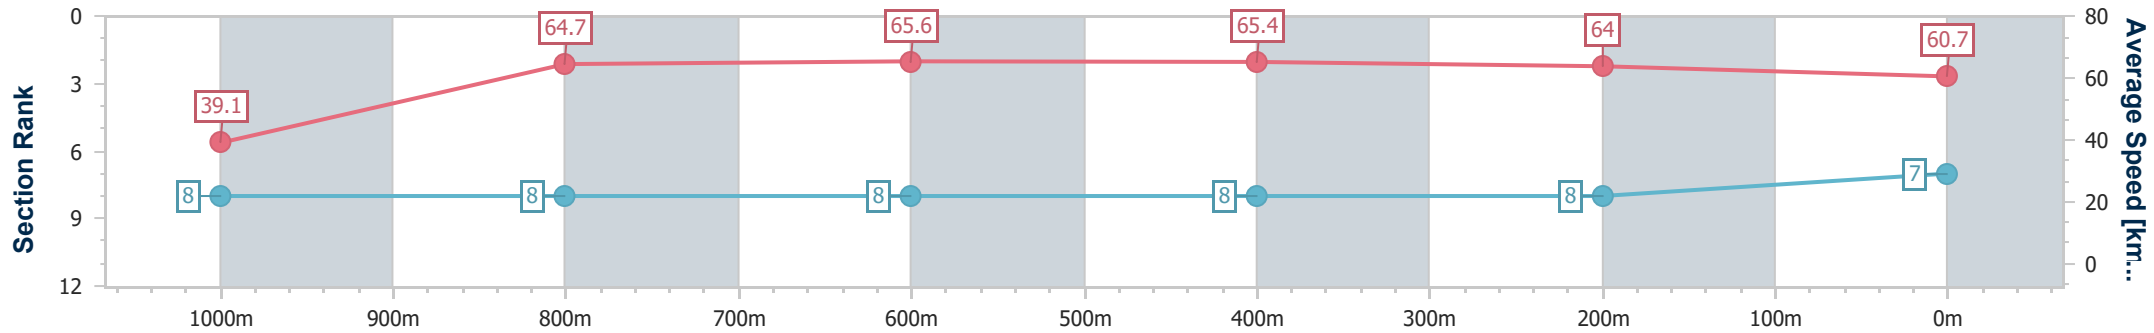

- [] Ranking at each section and finish
- .-.- No data available at this section
- NA No data available

Horse/Jockey Name	Whistling Spirit
Final Rank	7
Fastest Section Time (Section)	0:09.19 (Overall)
Top Speed [km/h] (Section)	65.8 (600m)
Race State	Finished

Ipswich QLD Professional

Race 7: GREAT NORTHERN Class 5 Handicap - 1100m

29 November 2023 - 16:49

Track Rating: Heavy 10, Weather: Overcast, Rail Position: +8m Entire

Section	Overall	1000m	800m	600m	400m	200m								
Section Times	1:05.55 [7] (0:09.19)	0:56.36 [8] (0:11.24)	0:45.12 [8] (0:10.97)	0:34.15 [8] (0:11.00)	0:23.15 [8] (0:11.31)	0:11.84 [8] (0:11.84)								
Average Speed [km/h]	39.1	64.7	65.6	65.4	64.0	60.7								
Top Speed [km/h]	60.0	65.7	65.7	65.8	65.0	63.9								
Avg. Dist. to Rail [m]	6.3	2.1	0.5	0.3	1.6	2.6								
Avg. Stride Freq. [Hz]	2.0	2.3	2.3	2.3	2.3	2.2								
Avg. Stride Length [m]	5.6	7.8	8.0	8.0	7.8	7.7								

- [] Ranking at each section and finish
- .-.- No data available at this section
- NA No data available

Horse/Jockey Name	Lime Soda
Final Rank	8
Fastest Section Time (Section)	0:08.63 (Overall)
Top Speed [km/h] (Section)	66.7 (1000m)
Race State	Finished