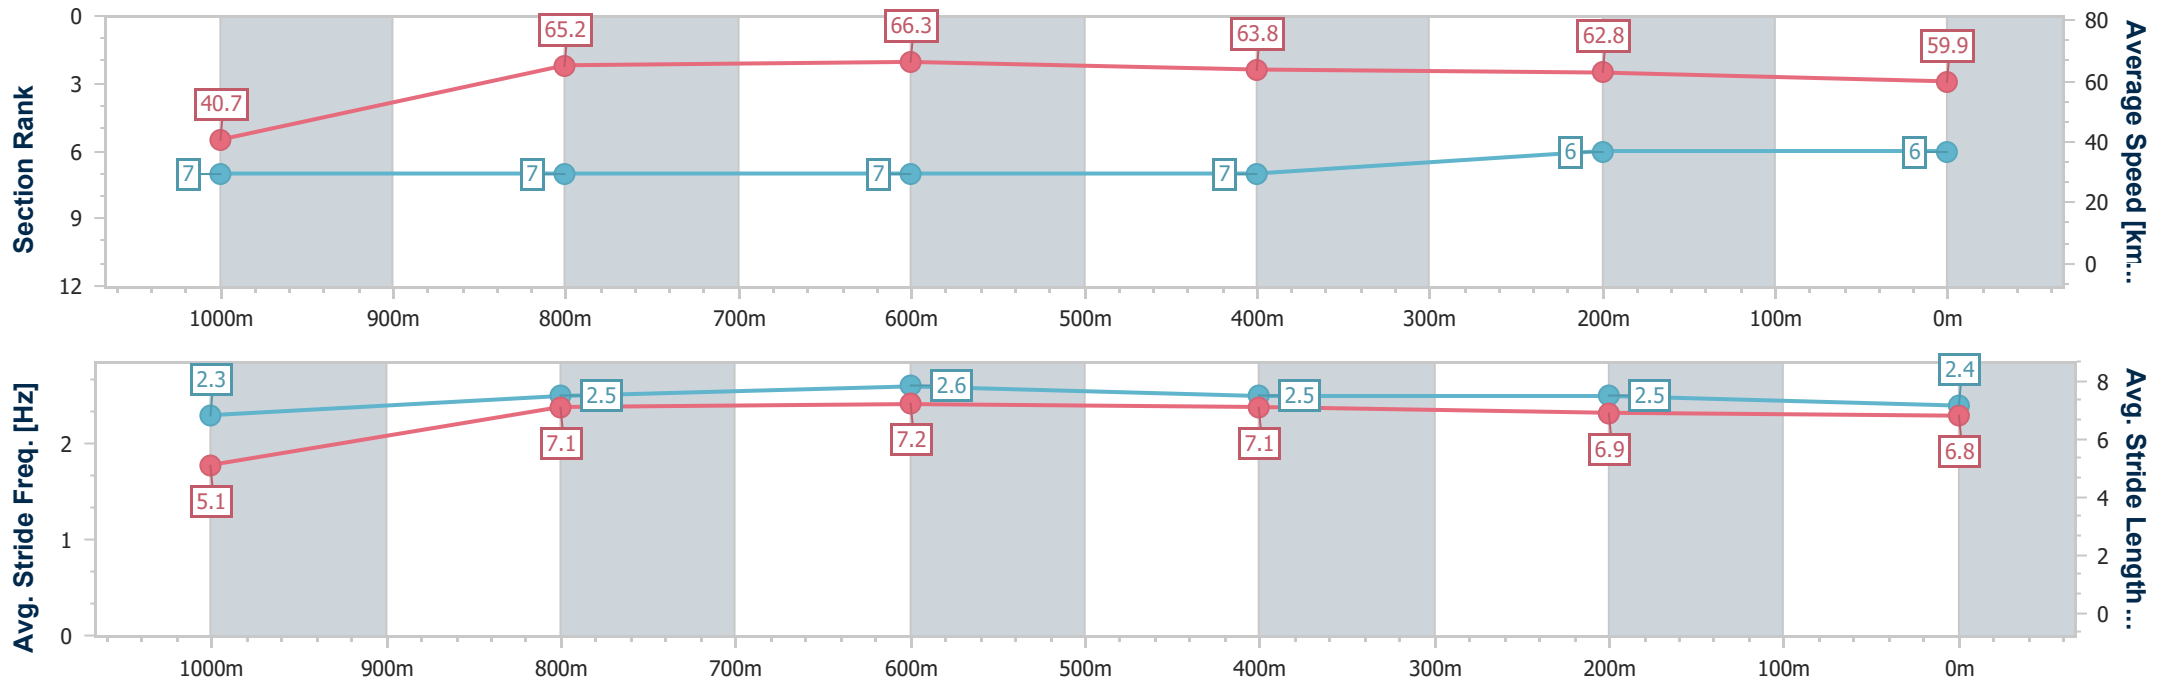

- [] Ranking at each section and finish
- .-.- No data available at this section
- NA No data available

Horse/Jockey Name	Spinning Spirit
Final Rank	6
Fastest Section Time (Section)	0:08.86 (Overall)
Top Speed [km/h] (Section)	66.6 (800m)
Race State	Finished

Ipswich QLD Professional

Race 7: GREAT NORTHERN Class 5 Handicap - 1100m

29 November 2023 - 16:49

Track Rating: Heavy 10, Weather: Overcast, Rail Position: +8m Entire

Section	Overall	1000m	800m	600m	400m	200m
Section Times	1:05.41 [6] (0:08.86)	0:56.55 [7] (0:11.04)	0:45.51 [7] (0:10.83)	0:34.68 [7] (0:11.21)	0:23.47 [7] (0:11.45)	0:12.02 [6] (0:12.02)
Average Speed [km/h]	40.7	65.2	66.3	63.8	62.8	59.9
Top Speed [km/h]	60.6	66.5	66.6	65.1	63.7	63.7
Avg. Dist. to Rail [m]	7.4	1.2	0.9	0.7	1.4	4.1
Avg. Stride Freq. [Hz]	2.3	2.5	2.6	2.5	2.5	2.4
Avg. Stride Length [m]	5.1	7.1	7.2	7.1	6.9	6.8

- [] Ranking at each section and finish
- .-.- No data available at this section
- NA No data available

Horse/Jockey Name	Whistling Spirit
Final Rank	7
Fastest Section Time (Section)	0:09.19 (Overall)
Top Speed [km/h] (Section)	65.8 (600m)
Race State	Finished