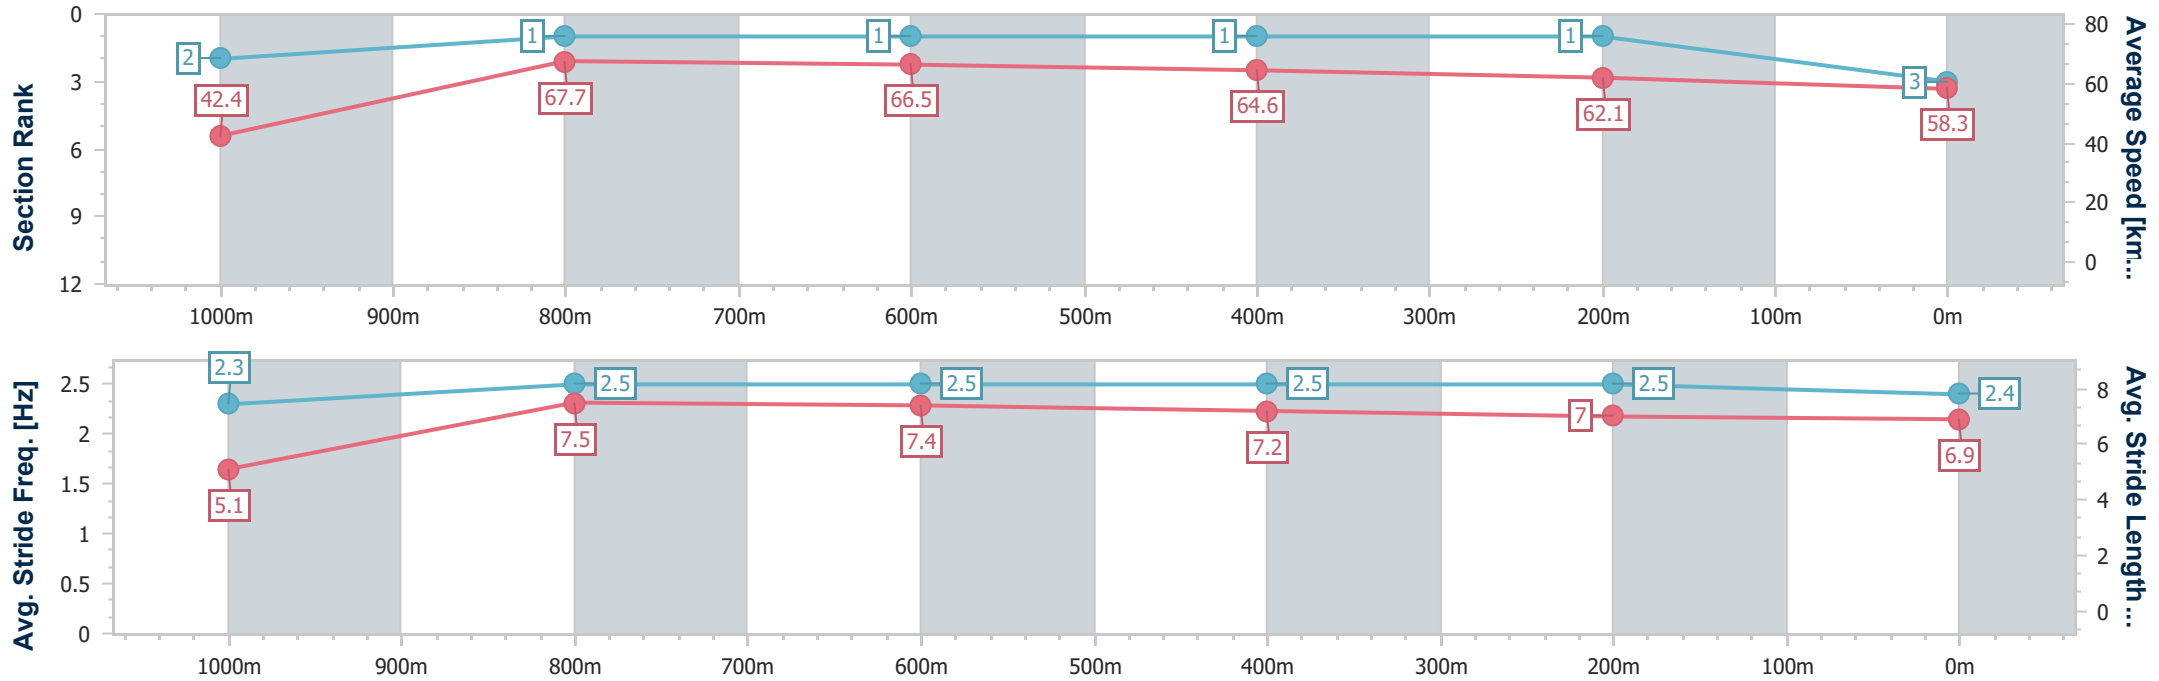

Ipswich QLD Professional

Race 7: GREAT NORTHERN Class 5 Handicap - 1100m

29 November 2023 - 16:49

Track Rating: Heavy 10, Weather: Overcast, Rail Position: +8m Entire

Section	Overall	1000m	800m	600m	400m	200m
Section Times	1:04.90 [3] (0:08.44)	0:56.46 [2] (0:10.64)	0:45.82 [1] (0:10.79)	0:35.03 [1] (0:11.10)	0:23.93 [1] (0:11.57)	0:12.36 [1] (0:12.36)
Average Speed [km/h]	42.4	67.7	66.5	64.6	62.1	58.3
Top Speed [km/h]	64.7	68.6	67.9	65.0	64.1	61.6
Avg. Dist. to Rail [m]	3.1	0.9	1.0	1.0	0.6	1.1
Avg. Stride Freq. [Hz]	2.3	2.5	2.5	2.5	2.5	2.4
Avg. Stride Length [m]	5.1	7.5	7.4	7.2	7.0	6.9

- [] Ranking at each section and finish
- .-.- No data available at this section
- NA No data available

Horse/Jockey Name	Hidden Eyes
Final Rank	4
Fastest Section Time (Section)	0:08.46 (Overall)
Top Speed [km/h] (Section)	67.5 (1000m)
Race State	Finished