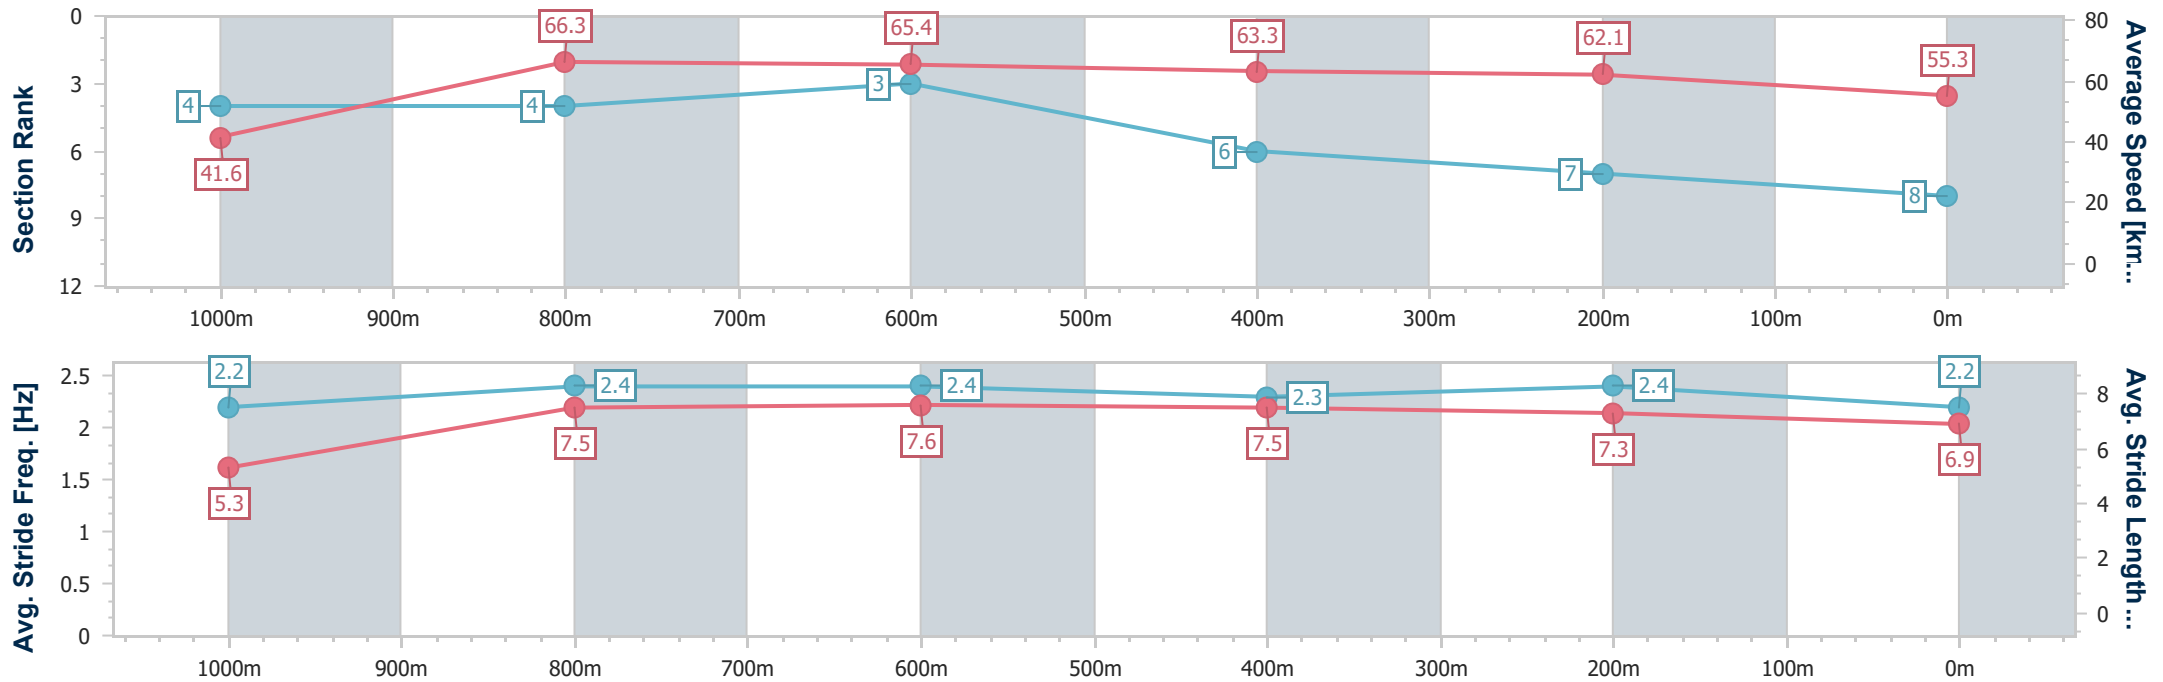

- [] Ranking at each section and finish
- .-.- No data available at this section
- NA No data available

Horse/Jockey Name	Lime Soda
Final Rank	8
Fastest Section Time (Section)	0:08.63 (Overall)
Top Speed [km/h] (Section)	66.7 (1000m)
Race State	Finished

Ipswich QLD Professional

Race 7: GREAT NORTHERN Class 5 Handicap - 1100m

29 November 2023 - 16:49

Track Rating: Heavy 10, Weather: Overcast, Rail Position: +8m Entire

Section	Overall	1000m	800m	600m	400m	200m
Section Times	1:06.43 [8] (0:08.63)	0:57.80 [4] (0:10.82)	0:46.98 [4] (0:10.95)	0:36.03 [3] (0:11.39)	0:24.64 [6] (0:11.64)	0:13.00 [7] (0:13.00)
Average Speed [km/h]	41.6	66.3	65.4	63.3	62.1	55.3
Top Speed [km/h]	64.4	66.7	66.3	63.7	63.7	60.3
Avg. Dist. to Rail [m]	1.4	0.3	1.3	0.2	0.6	0.3
Avg. Stride Freq. [Hz]	2.2	2.4	2.4	2.3	2.4	2.2
Avg. Stride Length [m]	5.3	7.5	7.6	7.5	7.3	6.9

- [] Ranking at each section and finish
- .-.- No data available at this section
- NA No data available