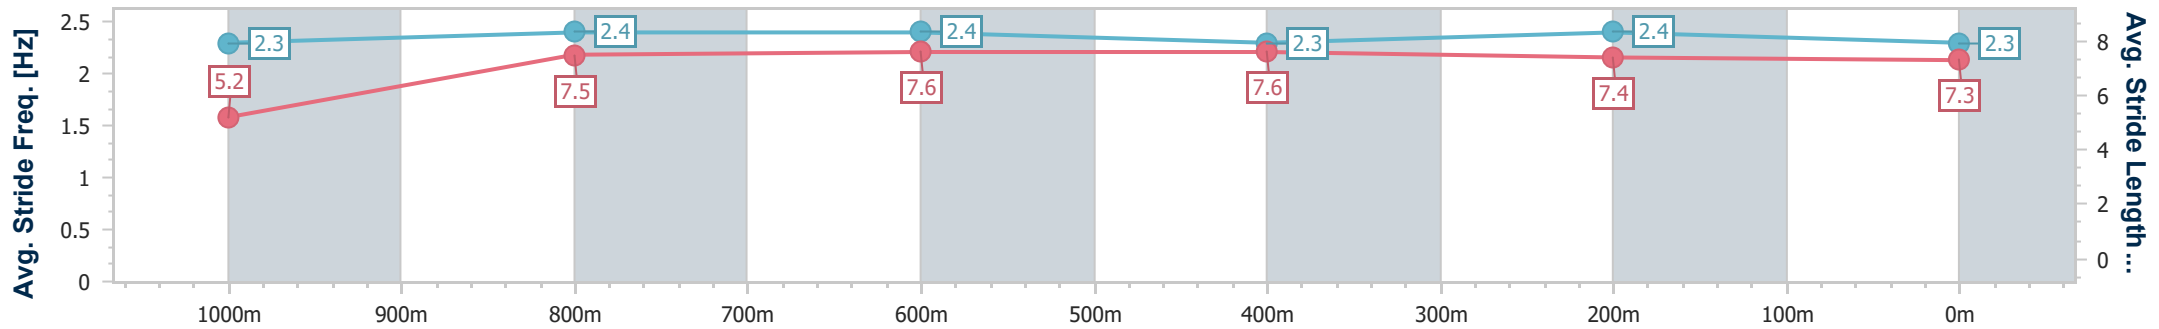

Ipswich QLD Professional

Race 7: GREAT NORTHERN Class 5 Handicap - 1100m

29 November 2023 - 16:49

Track Rating: Heavy 10, Weather: Overcast, Rail Position: +8m Entire

Section	Overall	1000m	800m	600m	400m	200m
Section Times	1:05.16 [4] (0:08.46)	0:56.70 [3] (0:10.91)	0:45.79 [3] (0:11.05)	0:34.74 [4] (0:11.33)	0:23.41 [3] (0:11.39)	0:12.02 [4] (0:12.02)
Average Speed [km/h]	42.8	66.1	65.4	63.8	63.5	59.8
Top Speed [km/h]	62.4	67.5	67.1	64.3	64.0	63.9
Avg. Dist. to Rail [m]	5.2	1.8	1.2	1.1	1.2	3.3
Avg. Stride Freq. [Hz]	2.3	2.4	2.4	2.3	2.4	2.3
Avg. Stride Length [m]	5.2	7.5	7.6	7.6	7.4	7.3