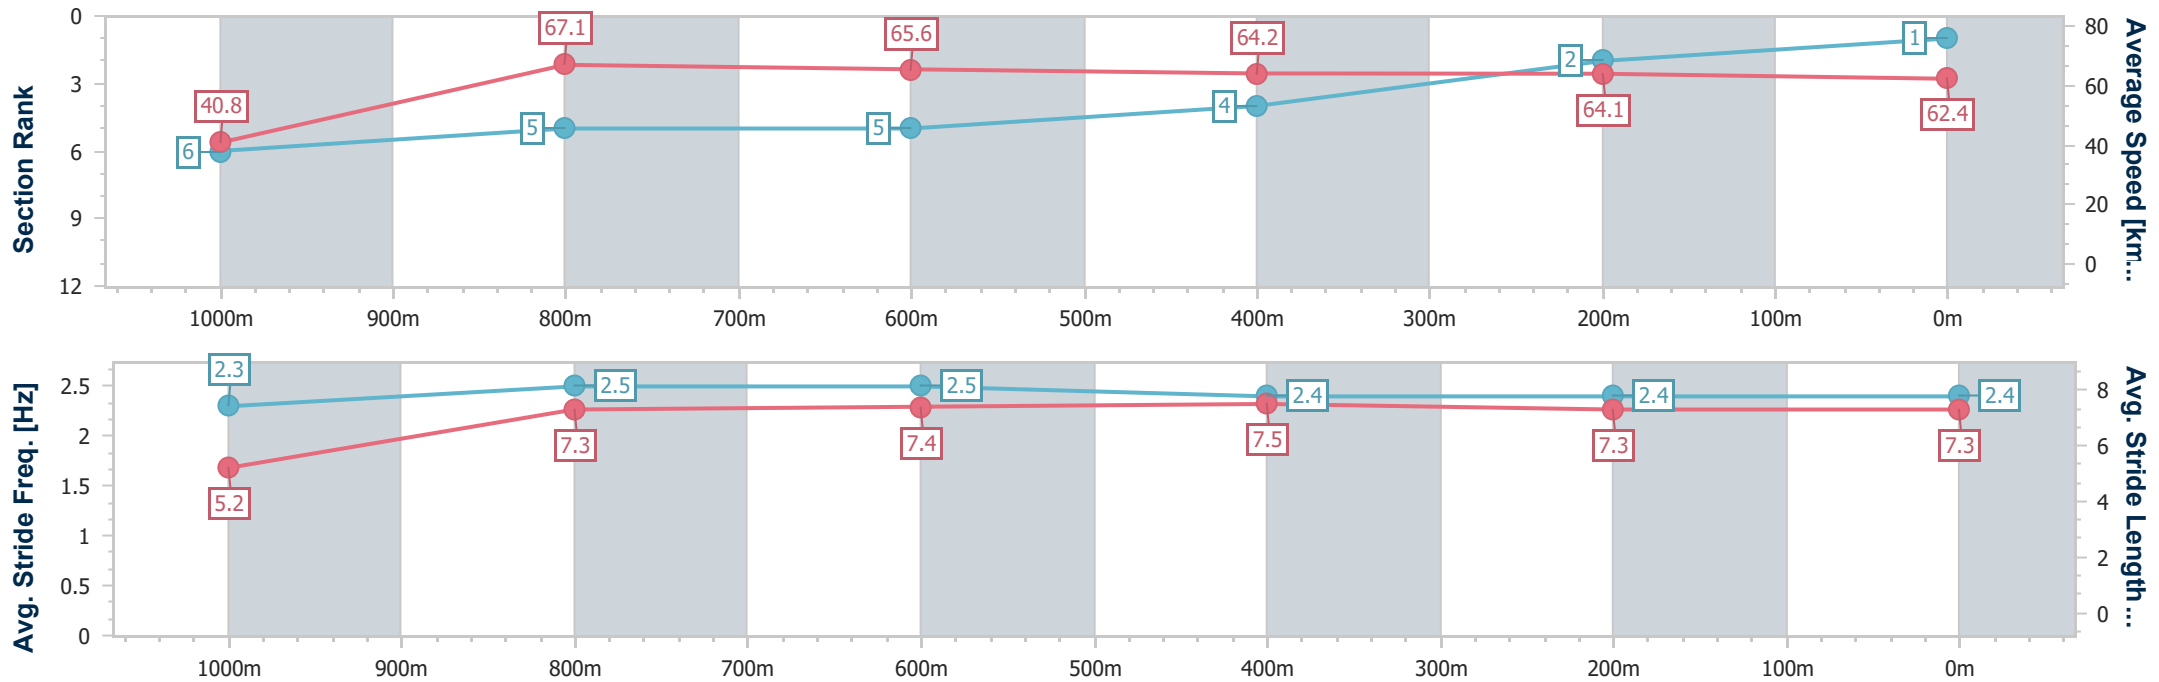

- [] Ranking at each section and finish
- .-.- No data available at this section
- NA No data available

Horse/Jockey Name	En Pointe
Final Rank	2
Fastest Section Time (Section)	0:08.73 (Overall)
Top Speed [km/h] (Section)	67.3 (800m)
Race State	Finished