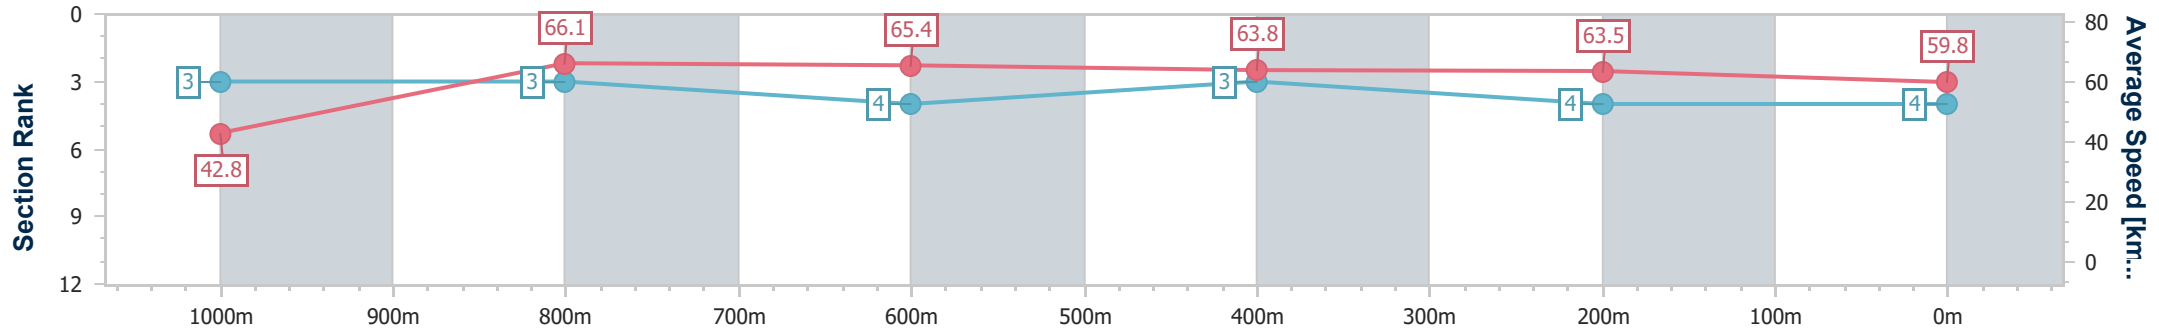

Ipswich QLD Professional

Race 7: GREAT NORTHERN Class 5 Handicap - 1100m

29 November 2023 - 16:49

Track Rating: Heavy 10, Weather: Overcast, Rail Position: +8m Entire

Section	Overall	1000m	800m	600m	400m	200m
Section Times	1:05.16 [4] (0:08.46)	0:56.70 [3] (0:10.91)	0:45.79 [3] (0:11.05)	0:34.74 [4] (0:11.33)	0:23.41 [3] (0:11.39)	0:12.02 [4] (0:12.02)
Average Speed [km/h]	42.8	66.1	65.4	63.8	63.5	59.8
Top Speed [km/h]	62.4	67.5	67.1	64.3	64.0	63.9
Avg. Dist. to Rail [m]	5.2	1.8	1.2	1.1	1.2	3.3
Avg. Stride Freq. [Hz]	2.3	2.4	2.4	2.3	2.4	2.3
Avg. Stride Length [m]	5.2	7.5	7.6	7.6	7.4	7.3