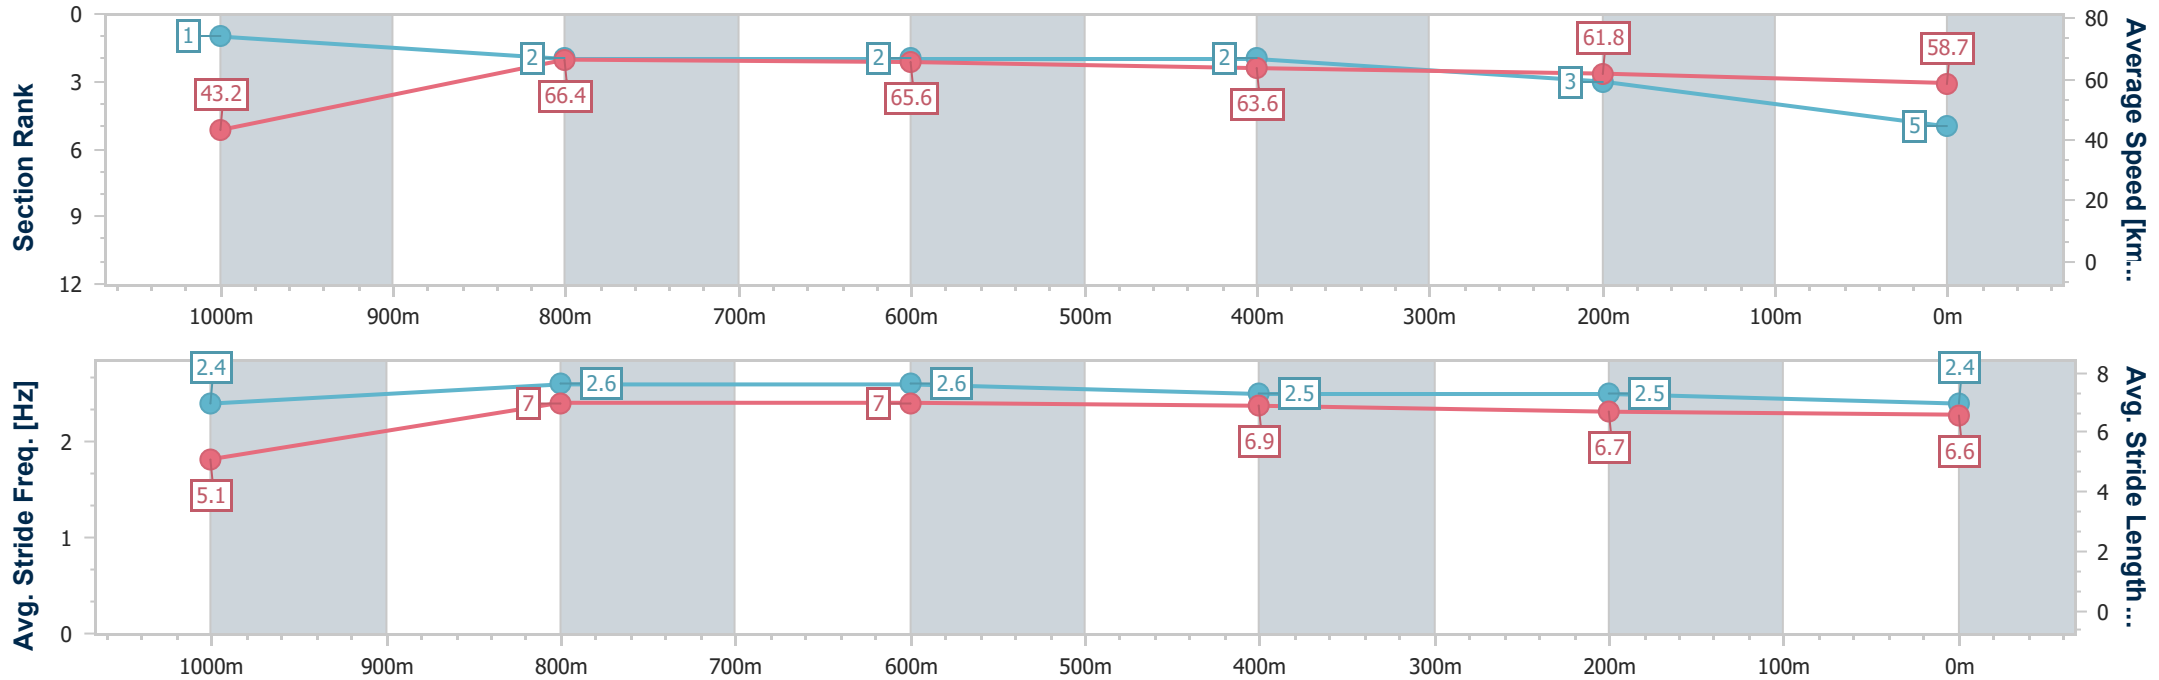

Ipswich QLD Professional

Race 7: GREAT NORTHERN Class 5 Handicap - 1100m

29 November 2023 - 16:49

Track Rating: Heavy 10, Weather: Overcast, Rail Position: +8m Entire

Section	Overall	1000m	800m	600m	400m	200m
Section Times	1:05.35 [5] (0:08.34)	0:57.01 [1] (0:10.83)	0:46.18 [2] (0:10.98)	0:35.20 [2] (0:11.30)	0:23.90 [2] (0:11.64)	0:12.26 [3] (0:12.26)
Average Speed [km/h]	43.2	66.4	65.6	63.6	61.8	58.7
Top Speed [km/h]	64.6	67.0	66.4	64.5	63.0	61.1
Avg. Dist. to Rail [m]	7.3	1.2	0.4	0.5	0.2	0.4
Avg. Stride Freq. [Hz]	2.4	2.6	2.6	2.5	2.5	2.4
Avg. Stride Length [m]	5.1	7.0	7.0	6.9	6.7	6.6

- [] Ranking at each section and finish
- .-.- No data available at this section
- NA No data available

Horse/Jockey Name	Spinning Spirit
Final Rank	6
Fastest Section Time (Section)	0:08.86 (Overall)
Top Speed [km/h] (Section)	66.6 (800m)
Race State	Finished