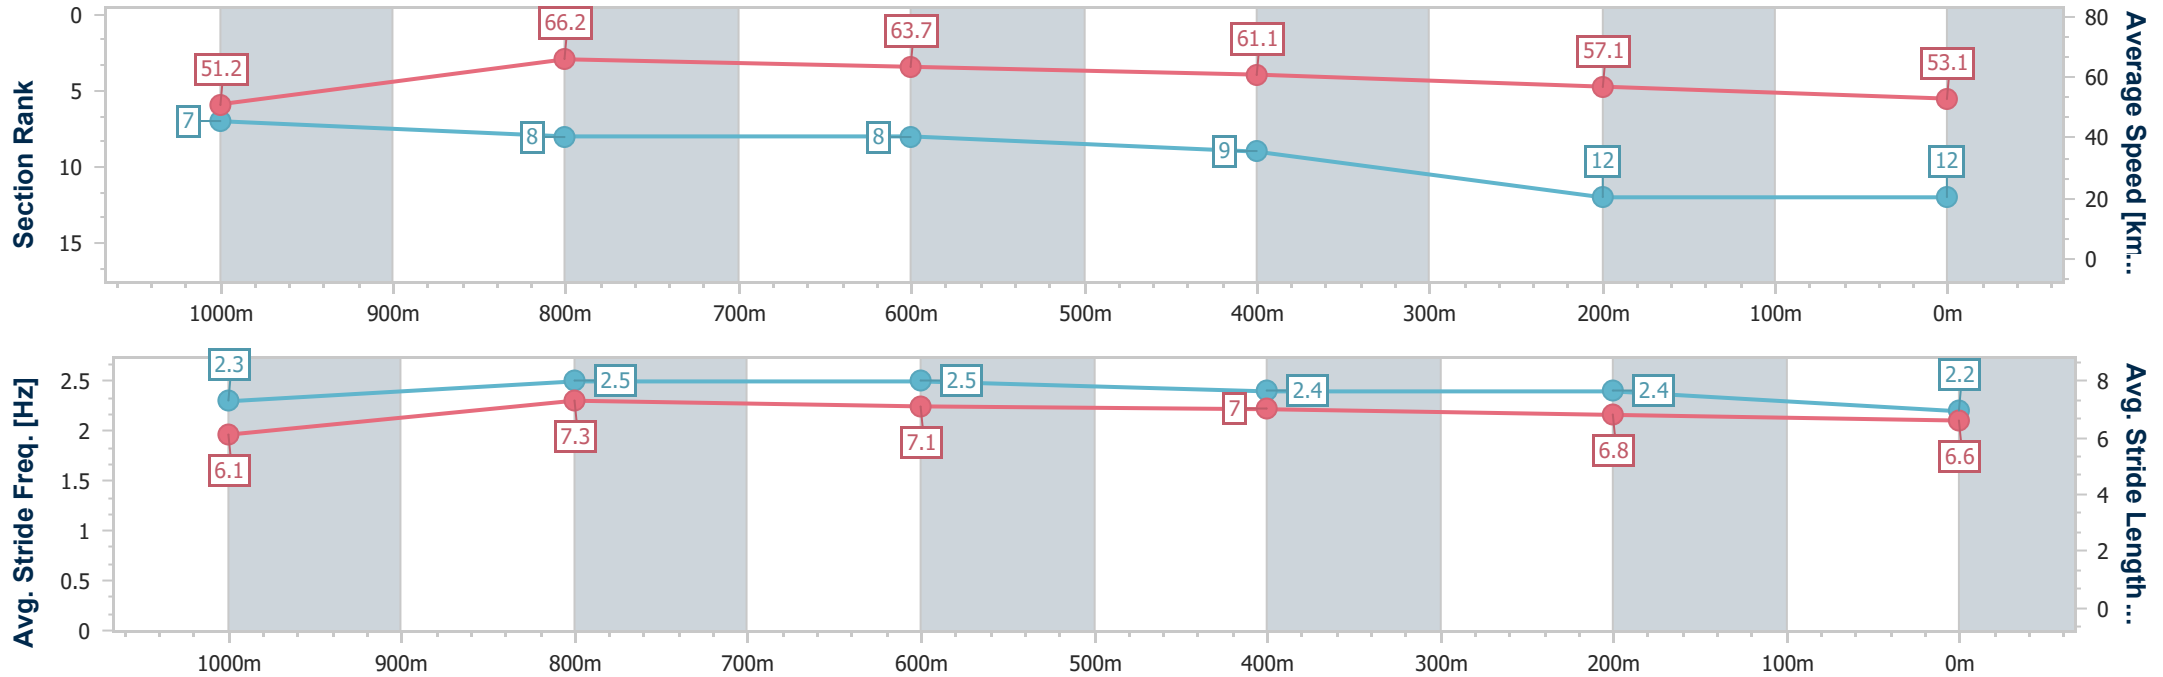

Ipswich QLD Professional

Race 4: ROSE JENSEN KENT LAWYERS Maiden Plate - 1200m

29 November 2023 - 15:07

Track Rating: Heavy 10, Weather: Overcast, Rail Position: +8m Entire

Section	Overall	1000m	800m	600m	400m	200m
Section Times	1:14.05 [11] (0:13.94)	1:00.11 [6] (0:10.76)	0:49.35 [4] (0:11.29)	0:38.06 [4] (0:11.82)	0:26.24 [5] (0:12.68)	0:13.56 [11] (0:13.56)
Average Speed [km/h]	51.7	66.8	63.6	60.6	56.6	53.1
Top Speed [km/h]	66.8	68.5	65.4	62.5	59.3	54.0
Avg. Dist. to Rail [m]	0.8	0.4	0.9	0.8	1.1	0.6
Avg. Stride Freq. [Hz]	2.3	2.4	2.3	2.3	2.2	2.1
Avg. Stride Length [m]	6.3	7.8	7.6	7.4	7.1	7.0

- [] Ranking at each section and finish
- .-.- No data available at this section
- NA No data available

Horse/Jockey Name	Misty Gold
Final Rank	12
Fastest Section Time (Section)	0:10.95 (1000m)
Top Speed [km/h] (Section)	68.3 (1000m)
Race State	Finished

Ipswich QLD Professional
 Race 4: ROSE JENSEN KENT LAWYERS Maiden Plate - 1200m
 29 November 2023 - 15:07
 Track Rating: Heavy 10, Weather: Overcast, Rail Position: +8m
 Entire

Section	Overall	1000m	800m	600m	400m	200m
Section Times	1:14.54 [12] (0:14.07)	1:00.47 [7] (0:10.95)	0:49.52 [8] (0:11.36)	0:38.16 [8] (0:11.83)	0:26.33 [9] (0:12.77)	0:13.56 [12] (0:13.56)
Average Speed [km/h]	51.2	66.2	63.7	61.1	57.1	53.1
Top Speed [km/h]	68.3	68.3	64.3	63.7	59.8	54.1
Avg. Dist. to Rail [m]	9.0	2.8	1.1	1.9	3.6	3.2
Avg. Stride Freq. [Hz]	2.3	2.5	2.5	2.4	2.4	2.2
Avg. Stride Length [m]	6.1	7.3	7.1	7.0	6.8	6.6

- [] Ranking at each section and finish
- .-.- No data available at this section
- NA No data available