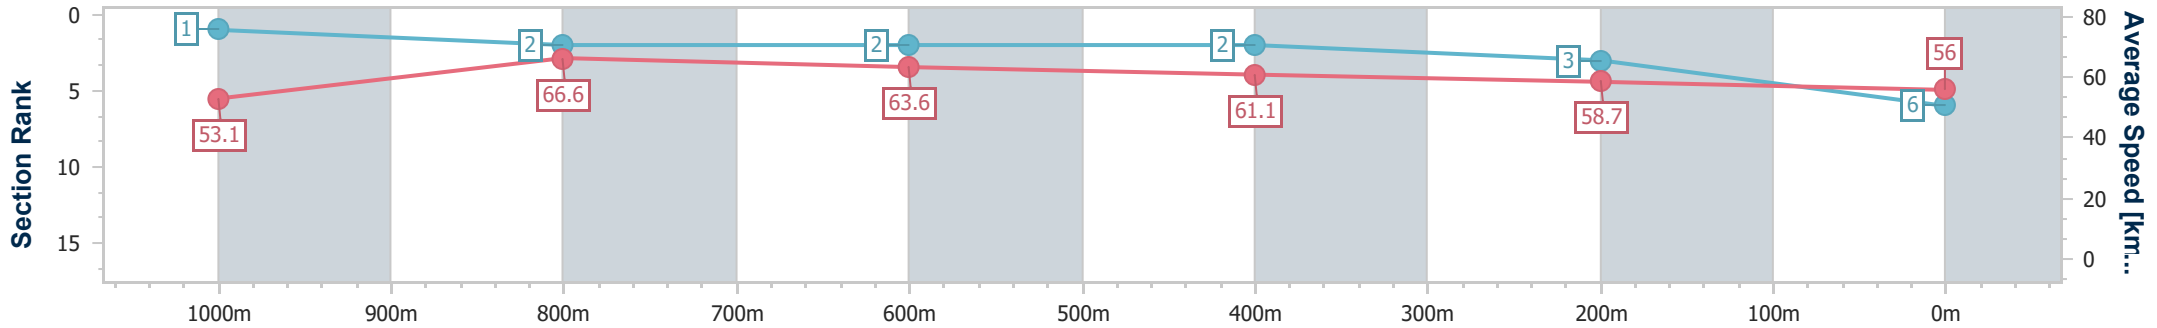

Horse/Jockey Name	Enuff Stop It
Final Rank	6
Fastest Section Time (Section)	0:10.85 (1000m)
Top Speed [km/h] (Section)	68.6 (1000m)
Race State	Finished

Ipswich QLD Professional
Race 4: ROSE JENSEN KENT LAWYERS Maiden Plate - 1200m
29 November 2023 - 15:07
Track Rating: Heavy 10, Weather: Overcast, Rail Position: +8m
Entire

Section	Overall	1000m	800m	600m	400m	200m
Section Times	1:12.68 [6] (0:13.57)	0:59.11 [1] (0:10.85)	0:48.26 [2] (0:11.35)	0:36.91 [2] (0:11.76)	0:25.15 [2] (0:12.30)	0:12.85 [3] (0:12.85)
Average Speed [km/h]	53.1	66.6	63.6	61.1	58.7	56.0
Top Speed [km/h]	68.5	68.6	64.8	62.0	60.3	58.0
Avg. Dist. to Rail [m]	5.1	2.4	0.8	0.4	0.3	1.3
Avg. Stride Freq. [Hz]	2.2	2.3	2.2	2.2	2.2	2.1
Avg. Stride Length [m]	6.6	8.0	7.9	7.7	7.4	7.3

- [ ] Ranking at each section and finish
- -.-.- No data available at this section
- NA No data available