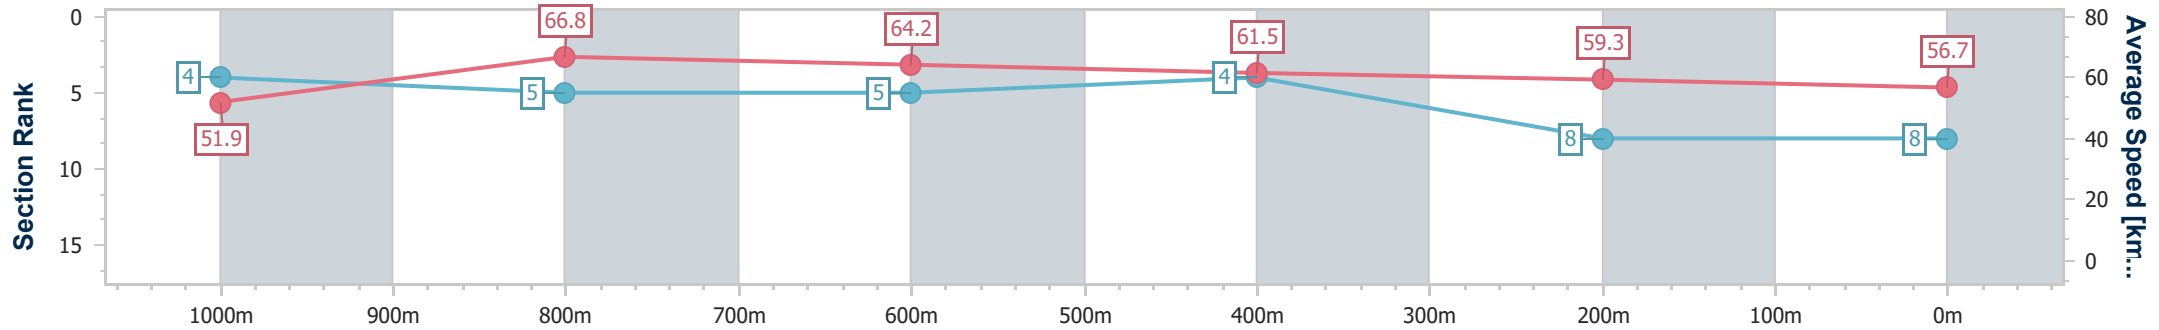

Ipswich QLD Professional

Race 4: ROSE JENSEN KENT LAWYERS Maiden Plate - 1200m

29 November 2023 - 15:07

Track Rating: Heavy 10, Weather: Overcast, Rail Position: +8m Entire

Section	Overall	1000m	800m	600m	400m	200m
Section Times	1:12.73 [8] (0:13.88)	0:58.85 [4] (0:10.83)	0:48.02 [5] (0:11.29)	0:36.73 [5] (0:11.80)	0:24.93 [4] (0:12.28)	0:12.65 [8] (0:12.65)
Average Speed [km/h]	51.9	66.8	64.2	61.5	59.3	56.7
Top Speed [km/h]	67.5	68.0	65.4	62.7	60.8	58.3
Avg. Dist. to Rail [m]	6.2	2.4	1.6	2.0	2.9	4.8
Avg. Stride Freq. [Hz]	2.3	2.4	2.3	2.3	2.3	2.2
Avg. Stride Length [m]	6.4	7.8	7.7	7.4	7.2	7.1