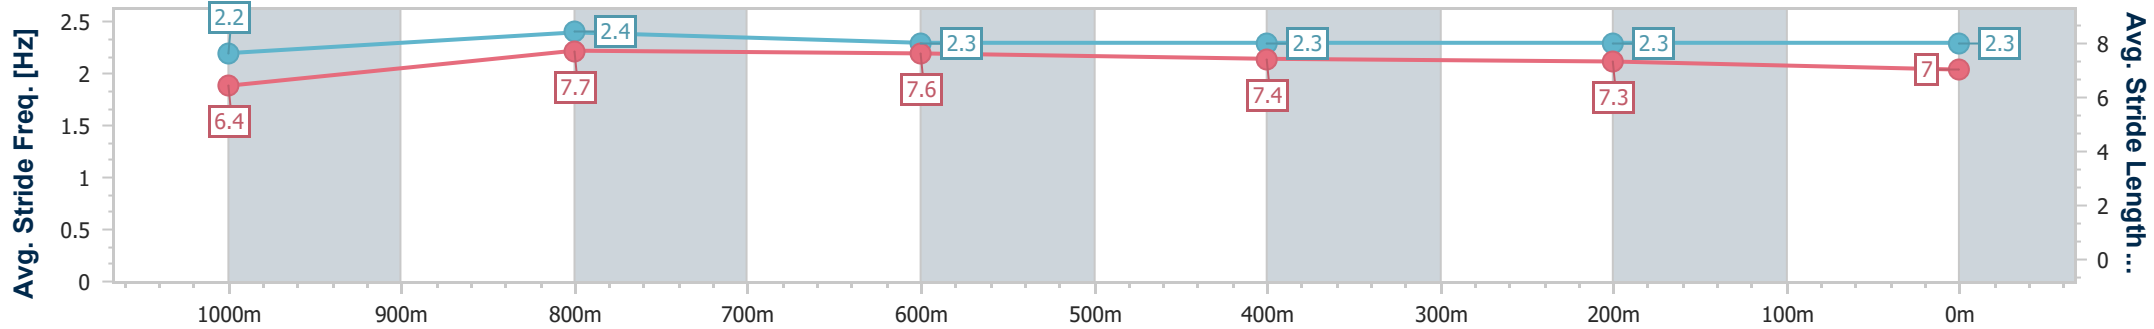

- [] Ranking at each section and finish
- .-.- No data available at this section
- NA No data available

Horse/Jockey Name	Alabama Gold
Final Rank	10
Fastest Section Time (Section)	0:11.05 (1000m)
Top Speed [km/h] (Section)	66.3 (1000m)
Race State	Finished

Ipswich QLD Professional

Race 4: ROSE JENSEN KENT LAWYERS Maiden Plate - 1200m

29 November 2023 - 15:07

Track Rating: Heavy 10, Weather: Overcast, Rail Position: +8m Entire

Section	Overall	1000m	800m	600m	400m	200m
Section Times	1:12.98 [10] (0:14.25)	0:58.73 [10] (0:11.05)	0:47.68 [10] (0:11.28)	0:36.40 [10] (0:11.79)	0:24.61 [12] (0:12.09)	0:12.52 [10] (0:12.52)
Average Speed [km/h]	50.7	65.4	63.6	61.3	59.8	57.5
Top Speed [km/h]	65.9	66.3	64.2	63.2	61.0	59.0
Avg. Dist. to Rail [m]	5.8	1.2	0.3	0.9	2.3	3.5
Avg. Stride Freq. [Hz]	2.2	2.4	2.3	2.3	2.3	2.3
Avg. Stride Length [m]	6.4	7.7	7.6	7.4	7.3	7.0

- [] Ranking at each section and finish
- .-.- No data available at this section
- NA No data available

Horse/Jockey Name	Dance Babe
Final Rank	11
Fastest Section Time (Section)	0:10.76 (1000m)
Top Speed [km/h] (Section)	68.5 (1000m)
Race State	Finished