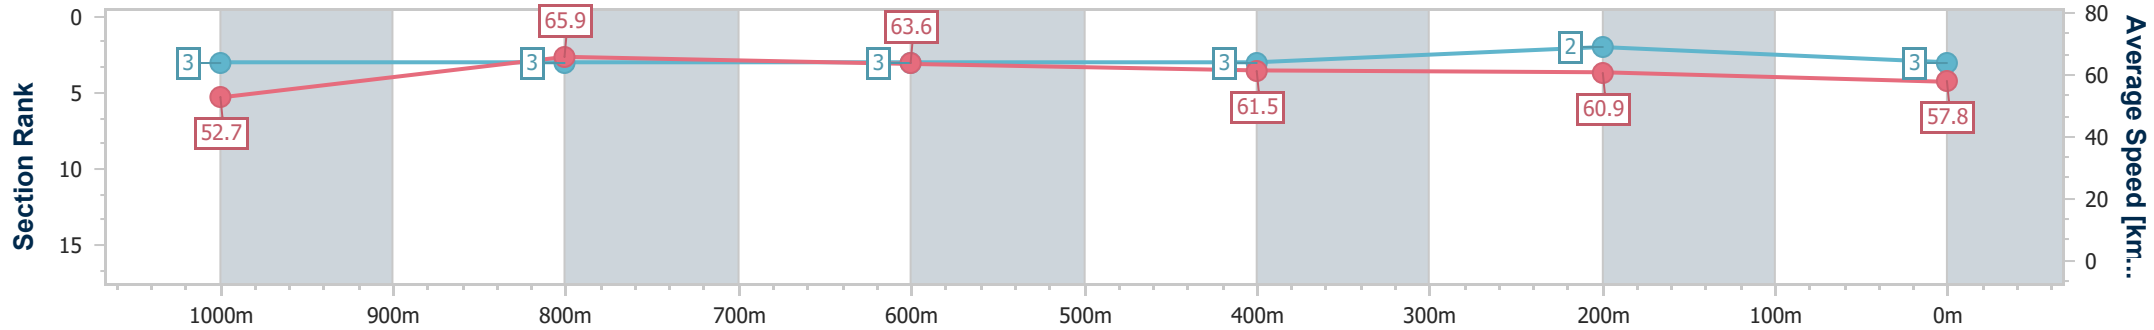

Ipswich QLD Professional

Race 4: ROSE JENSEN KENT LAWYERS Maiden Plate - 1200m

29 November 2023 - 15:07

Track Rating: Heavy 10, Weather: Overcast, Rail Position: +8m Entire

Section	Overall	1000m	800m	600m	400m	200m
Section Times	1:12.00 [3] (0:13.68)	0:58.32 [3] (0:10.92)	0:47.40 [3] (0:11.35)	0:36.05 [3] (0:11.74)	0:24.31 [3] (0:11.87)	0:12.44 [2] (0:12.44)
Average Speed [km/h]	52.7	65.9	63.6	61.5	60.9	57.8
Top Speed [km/h]	67.0	67.0	64.7	62.5	63.0	59.4
Avg. Dist. to Rail [m]	3.1	1.2	0.6	0.7	0.7	2.9
Avg. Stride Freq. [Hz]	2.2	2.3	2.2	2.2	2.2	2.2
Avg. Stride Length [m]	6.5	7.9	7.9	7.8	7.6	7.4