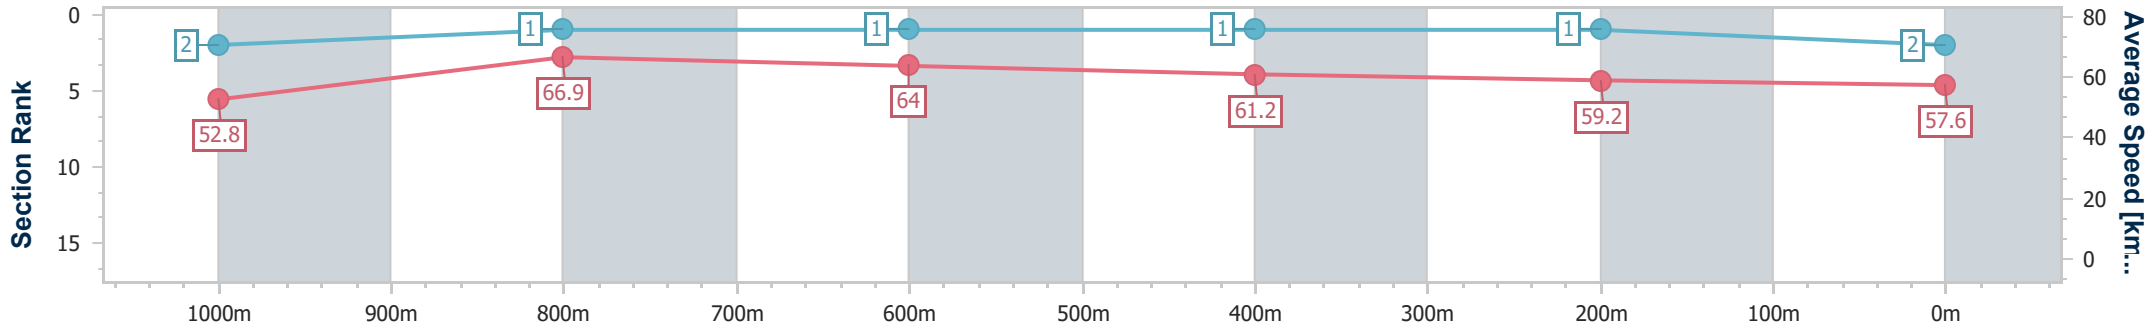

Ipswich QLD Professional

Race 4: ROSE JENSEN KENT LAWYERS Maiden Plate - 1200m

29 November 2023 - 15:07

Track Rating: Heavy 10, Weather: Overcast, Rail Position: +8m Entire

Section	Overall	1000m	800m	600m	400m	200m
Section Times	1:11.95 [2] (0:13.62)	0:58.33 [2] (0:10.75)	0:47.58 [1] (0:11.28)	0:36.30 [1] (0:11.69)	0:24.61 [1] (0:12.12)	0:12.49 [1] (0:12.49)
Average Speed [km/h]	52.8	66.9	64.0	61.2	59.2	57.6
Top Speed [km/h]	68.7	68.9	64.9	63.1	60.9	59.7
Avg. Dist. to Rail [m]	2.3	0.2	0.4	1.0	0.7	0.9
Avg. Stride Freq. [Hz]	2.3	2.5	2.5	2.4	2.4	2.4
Avg. Stride Length [m]	6.3	7.3	7.1	7.1	6.8	6.7