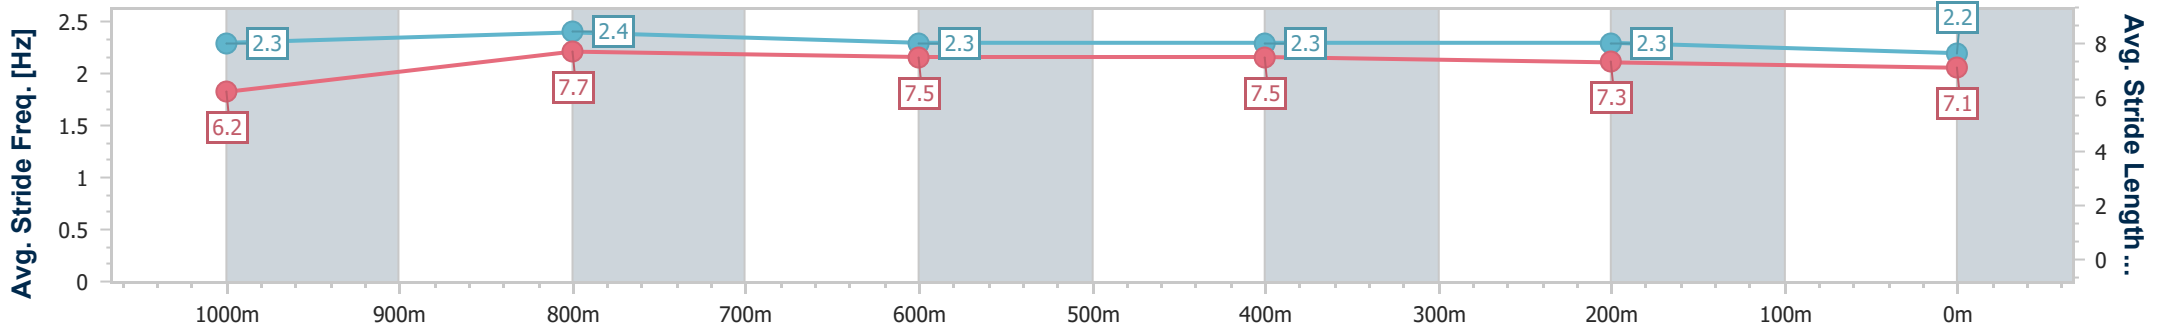

Ipswich QLD Professional
 Race 4: ROSE JENSEN KENT LAWYERS Maiden Plate - 1200m
 29 November 2023 - 15:07
 Track Rating: Heavy 10, Weather: Overcast, Rail Position: +8m
 Entire

Section	Overall	1000m	800m	600m	400m	200m
Section Times	1:12.68 [6] (0:13.57)	0:59.11 [1] (0:10.85)	0:48.26 [2] (0:11.35)	0:36.91 [2] (0:11.76)	0:25.15 [2] (0:12.30)	0:12.85 [3] (0:12.85)
Average Speed [km/h]	53.1	66.6	63.6	61.1	58.7	56.0
Top Speed [km/h]	68.5	68.6	64.8	62.0	60.3	58.0
Avg. Dist. to Rail [m]	5.1	2.4	0.8	0.4	0.3	1.3
Avg. Stride Freq. [Hz]	2.2	2.3	2.2	2.2	2.2	2.1
Avg. Stride Length [m]	6.6	8.0	7.9	7.7	7.4	7.3

- [] Ranking at each section and finish
- .-.- No data available at this section
- NA No data available

Horse/Jockey Name	Rock Lobster
Final Rank	7
Fastest Section Time (Section)	0:10.99 (1000m)
Top Speed [km/h] (Section)	67.2 (1000m)
Race State	Finished

Ipswich QLD Professional
 Race 4: ROSE JENSEN KENT LAWYERS Maiden Plate - 1200m
 29 November 2023 - 15:07
 Track Rating: Heavy 10, Weather: Overcast, Rail Position: +8m
 Entire

Section	Overall	1000m	800m	600m	400m	200m
Section Times	1:12.71 [7] (0:14.12)	0:58.59 [8] (0:10.99)	0:47.60 [9] (0:11.30)	0:36.30 [9] (0:11.77)	0:24.53 [8] (0:11.89)	0:12.64 [7] (0:12.64)
Average Speed [km/h]	51.0	65.8	63.4	61.4	60.7	56.8
Top Speed [km/h]	65.8	67.2	64.4	62.6	61.6	59.7
Avg. Dist. to Rail [m]	8.2	1.5	0.4	0.4	0.9	2.6
Avg. Stride Freq. [Hz]	2.3	2.4	2.3	2.3	2.3	2.2
Avg. Stride Length [m]	6.2	7.7	7.5	7.5	7.3	7.1