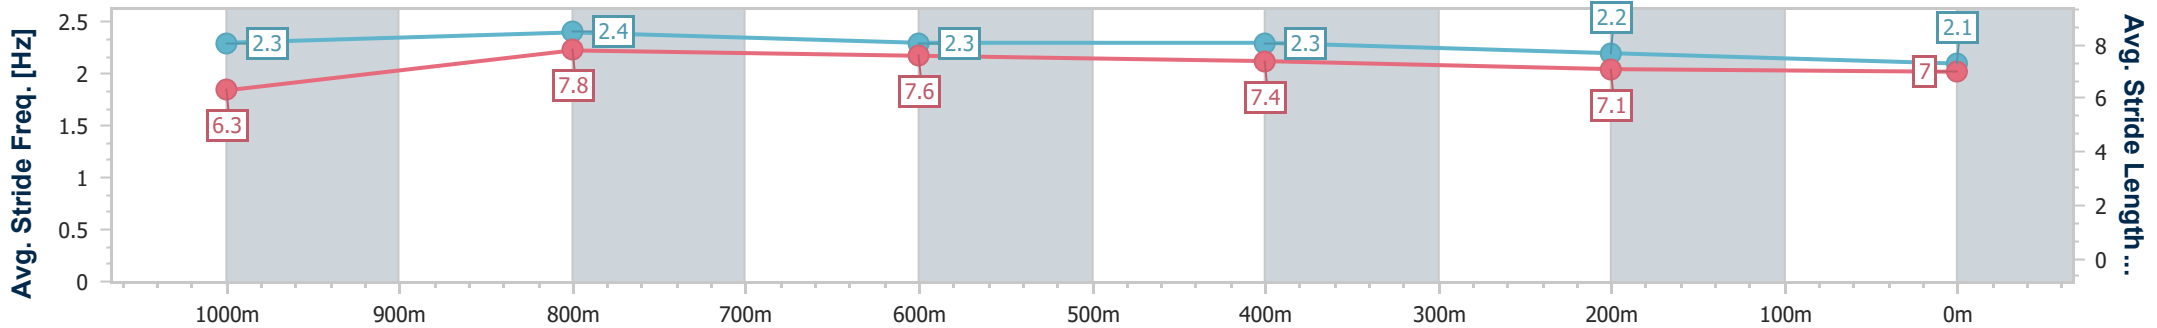

- [] Ranking at each section and finish
- .-.- No data available at this section
- NA No data available

Horse/Jockey Name	Dance Babe
Final Rank	11
Fastest Section Time (Section)	0:10.76 (1000m)
Top Speed [km/h] (Section)	68.5 (1000m)
Race State	Finished

Ipswich QLD Professional

Race 4: ROSE JENSEN KENT LAWYERS Maiden Plate - 1200m

29 November 2023 - 15:07

Track Rating: Heavy 10, Weather: Overcast, Rail Position: +8m Entire

Section	Overall	1000m	800m	600m	400m	200m
Section Times	1:14.05 [11] (0:13.94)	1:00.11 [6] (0:10.76)	0:49.35 [4] (0:11.29)	0:38.06 [4] (0:11.82)	0:26.24 [5] (0:12.68)	0:13.56 [11] (0:13.56)
Average Speed [km/h]	51.7	66.8	63.6	60.6	56.6	53.1
Top Speed [km/h]	66.8	68.5	65.4	62.5	59.3	54.0
Avg. Dist. to Rail [m]	0.8	0.4	0.9	0.8	1.1	0.6
Avg. Stride Freq. [Hz]	2.3	2.4	2.3	2.3	2.2	2.1
Avg. Stride Length [m]	6.3	7.8	7.6	7.4	7.1	7.0

- [] Ranking at each section and finish
- .-.- No data available at this section
- NA No data available

Horse/Jockey Name	Misty Gold
Final Rank	12
Fastest Section Time (Section)	0:10.95 (1000m)
Top Speed [km/h] (Section)	68.3 (1000m)
Race State	Finished