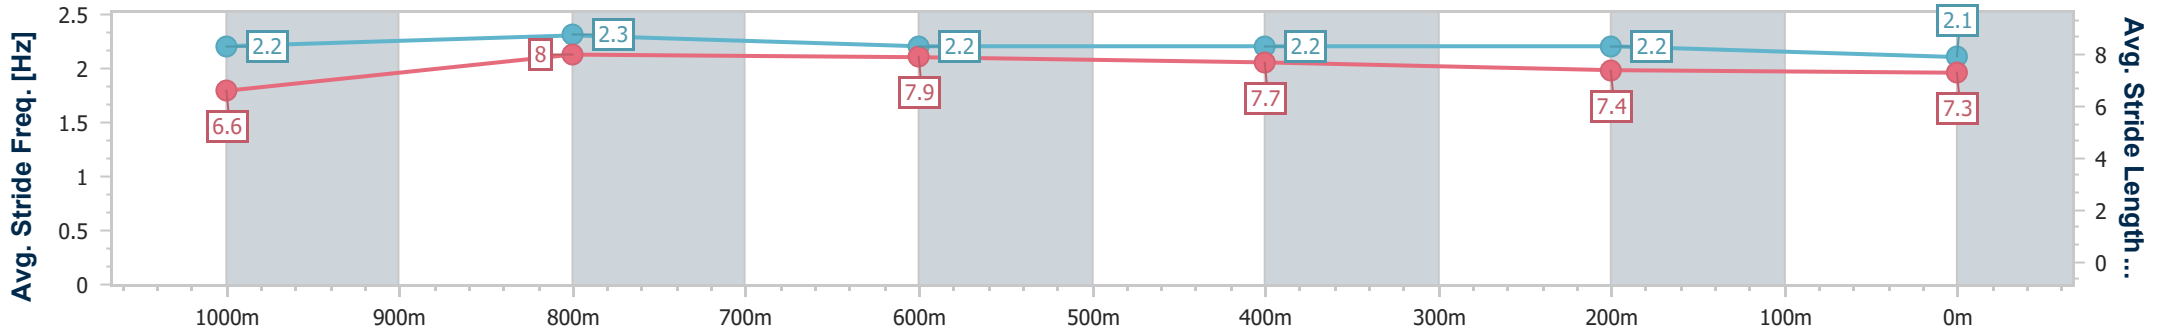

- [] Ranking at each section and finish
- .-.- No data available at this section
- NA No data available

Horse/Jockey Name	Enuff Stop It
Final Rank	6
Fastest Section Time (Section)	0:10.85 (1000m)
Top Speed [km/h] (Section)	68.6 (1000m)
Race State	Finished

Ipswich QLD Professional
 Race 4: ROSE JENSEN KENT LAWYERS Maiden Plate - 1200m
 29 November 2023 - 15:07
 Track Rating: Heavy 10, Weather: Overcast, Rail Position: +8m
 Entire

Section	Overall	1000m	800m	600m	400m	200m
Section Times	1:12.68 [6] (0:13.57)	0:59.11 [1] (0:10.85)	0:48.26 [2] (0:11.35)	0:36.91 [2] (0:11.76)	0:25.15 [2] (0:12.30)	0:12.85 [3] (0:12.85)
Average Speed [km/h]	53.1	66.6	63.6	61.1	58.7	56.0
Top Speed [km/h]	68.5	68.6	64.8	62.0	60.3	58.0
Avg. Dist. to Rail [m]	5.1	2.4	0.8	0.4	0.3	1.3
Avg. Stride Freq. [Hz]	2.2	2.3	2.2	2.2	2.2	2.1
Avg. Stride Length [m]	6.6	8.0	7.9	7.7	7.4	7.3