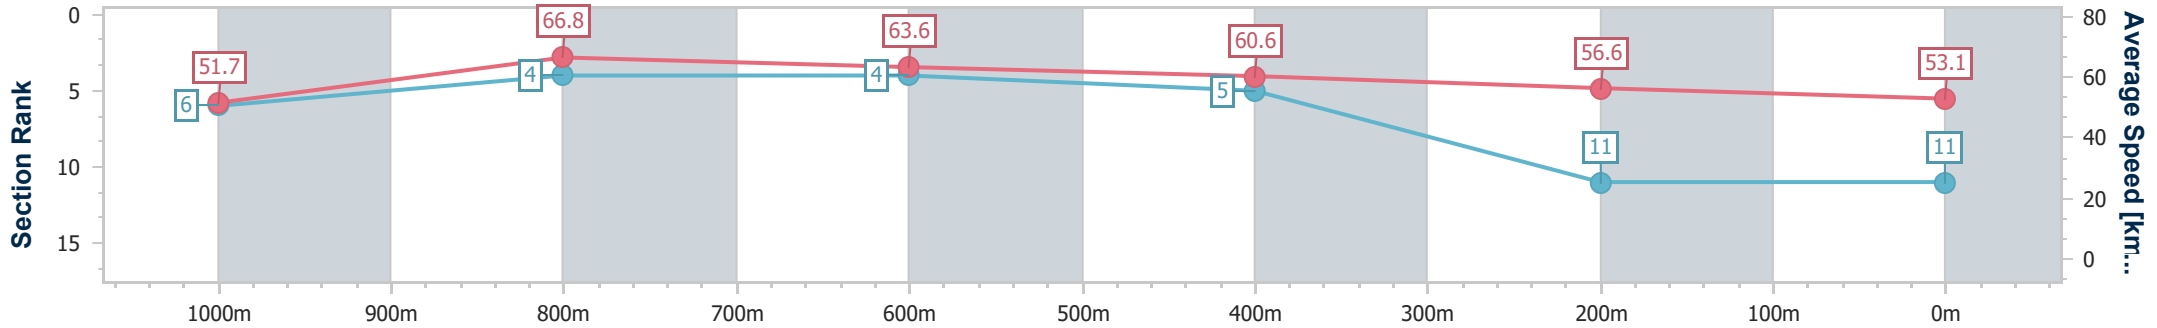

- [] Ranking at each section and finish
- .-.- No data available at this section
- NA No data available

Horse/Jockey Name	Dance Babe
Final Rank	11
Fastest Section Time (Section)	0:10.76 (1000m)
Top Speed [km/h] (Section)	68.5 (1000m)
Race State	Finished

Ipswich QLD Professional

Race 4: ROSE JENSEN KENT LAWYERS Maiden Plate - 1200m

29 November 2023 - 15:07

Track Rating: Heavy 10, Weather: Overcast, Rail Position: +8m Entire

Section	Overall	1000m	800m	600m	400m	200m
Section Times	1:14.05 [11] (0:13.94)	1:00.11 [6] (0:10.76)	0:49.35 [4] (0:11.29)	0:38.06 [4] (0:11.82)	0:26.24 [5] (0:12.68)	0:13.56 [11] (0:13.56)
Average Speed [km/h]	51.7	66.8	63.6	60.6	56.6	53.1
Top Speed [km/h]	66.8	68.5	65.4	62.5	59.3	54.0
Avg. Dist. to Rail [m]	0.8	0.4	0.9	0.8	1.1	0.6
Avg. Stride Freq. [Hz]	2.3	2.4	2.3	2.3	2.2	2.1
Avg. Stride Length [m]	6.3	7.8	7.6	7.4	7.1	7.0