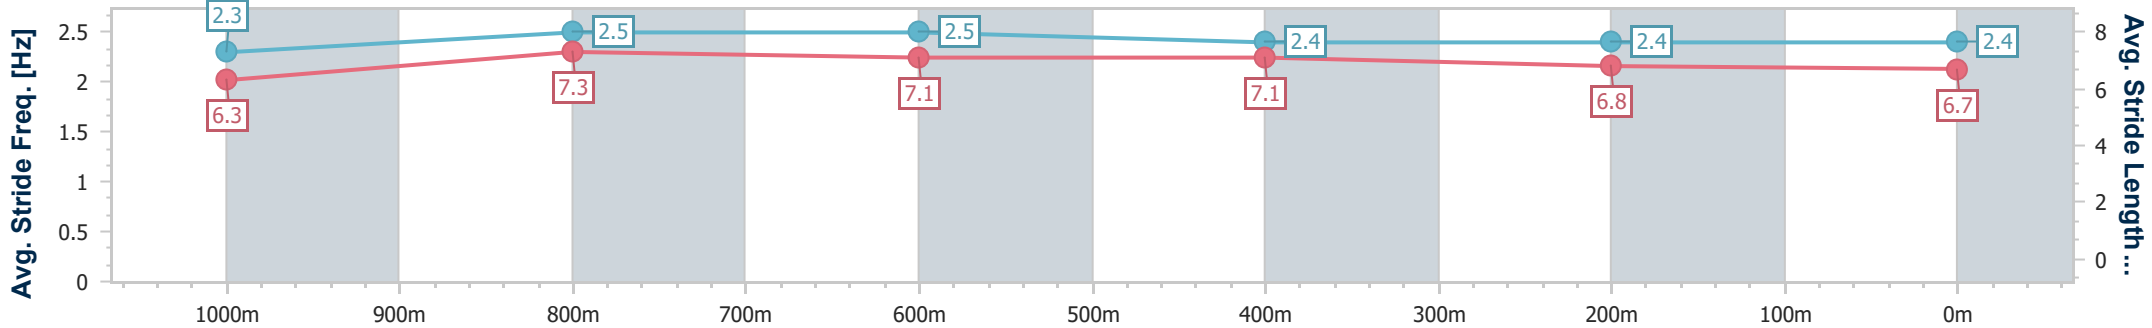

Ipswich QLD Professional

Race 4: ROSE JENSEN KENT LAWYERS Maiden Plate - 1200m

29 November 2023 - 15:07

Track Rating: Heavy 10, Weather: Overcast, Rail Position: +8m Entire

Section	Overall	1000m	800m	600m	400m	200m
Section Times	1:11.95 [2] (0:13.62)	0:58.33 [2] (0:10.75)	0:47.58 [1] (0:11.28)	0:36.30 [1] (0:11.69)	0:24.61 [1] (0:12.12)	0:12.49 [1] (0:12.49)
Average Speed [km/h]	52.8	66.9	64.0	61.2	59.2	57.6
Top Speed [km/h]	68.7	68.9	64.9	63.1	60.9	59.7
Avg. Dist. to Rail [m]	2.3	0.2	0.4	1.0	0.7	0.9
Avg. Stride Freq. [Hz]	2.3	2.5	2.5	2.4	2.4	2.4
Avg. Stride Length [m]	6.3	7.3	7.1	7.1	6.8	6.7