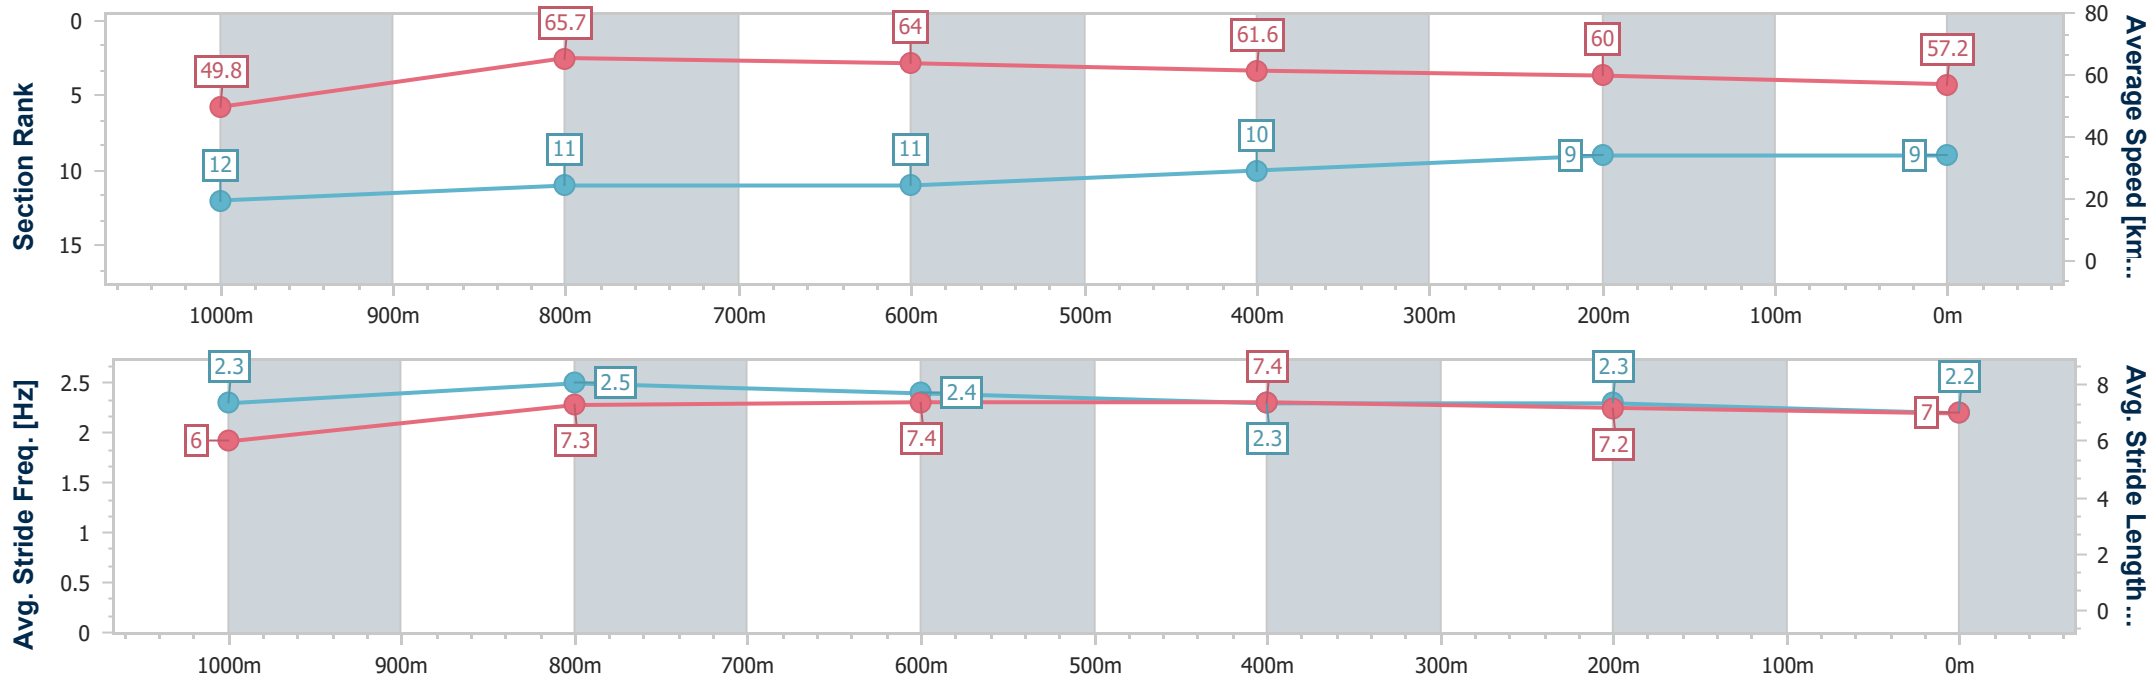

- [] Ranking at each section and finish
- .-.- No data available at this section
- NA No data available

Horse/Jockey Name	Mcallar's Gold
Final Rank	9
Fastest Section Time (Section)	0:10.98 (1000m)
Top Speed [km/h] (Section)	66.4 (1000m)
Race State	Finished

Ipswich QLD Professional

Race 4: ROSE JENSEN KENT LAWYERS Maiden Plate - 1200m

29 November 2023 - 15:07

Track Rating: Heavy 10, Weather: Overcast, Rail Position: +8m Entire

Section	Overall	1000m	800m	600m	400m	200m
Section Times	1:12.77 [9] (0:14.45)	0:58.32 [12] (0:10.98)	0:47.34 [11] (0:11.18)	0:36.16 [11] (0:11.61)	0:24.55 [10] (0:11.95)	0:12.60 [9] (0:12.60)
Average Speed [km/h]	49.8	65.7	64.0	61.6	60.0	57.2
Top Speed [km/h]	64.9	66.4	64.6	64.3	61.4	58.7
Avg. Dist. to Rail [m]	8.3	0.7	1.2	1.5	0.6	0.3
Avg. Stride Freq. [Hz]	2.3	2.5	2.4	2.3	2.3	2.2
Avg. Stride Length [m]	6.0	7.3	7.4	7.4	7.2	7.0

- [] Ranking at each section and finish
- .-.- No data available at this section
- NA No data available

Horse/Jockey Name	Alabama Gold
Final Rank	10
Fastest Section Time (Section)	0:11.05 (1000m)
Top Speed [km/h] (Section)	66.3 (1000m)
Race State	Finished

Ipswich QLD Professional

Race 4: ROSE JENSEN KENT LAWYERS Maiden Plate - 1200m

29 November 2023 - 15:07

Track Rating: Heavy 10, Weather: Overcast, Rail Position: +8m Entire

Section	Overall	1000m	800m	600m	400m	200m
Section Times	1:12.98 [10] (0:14.25)	0:58.73 [10] (0:11.05)	0:47.68 [10] (0:11.28)	0:36.40 [10] (0:11.79)	0:24.61 [12] (0:12.09)	0:12.52 [10] (0:12.52)
Average Speed [km/h]	50.7	65.4	63.6	61.3	59.8	57.5
Top Speed [km/h]	65.9	66.3	64.2	63.2	61.0	59.0
Avg. Dist. to Rail [m]	5.8	1.2	0.3	0.9	2.3	3.5
Avg. Stride Freq. [Hz]	2.2	2.4	2.3	2.3	2.3	2.3
Avg. Stride Length [m]	6.4	7.7	7.6	7.4	7.3	7.0