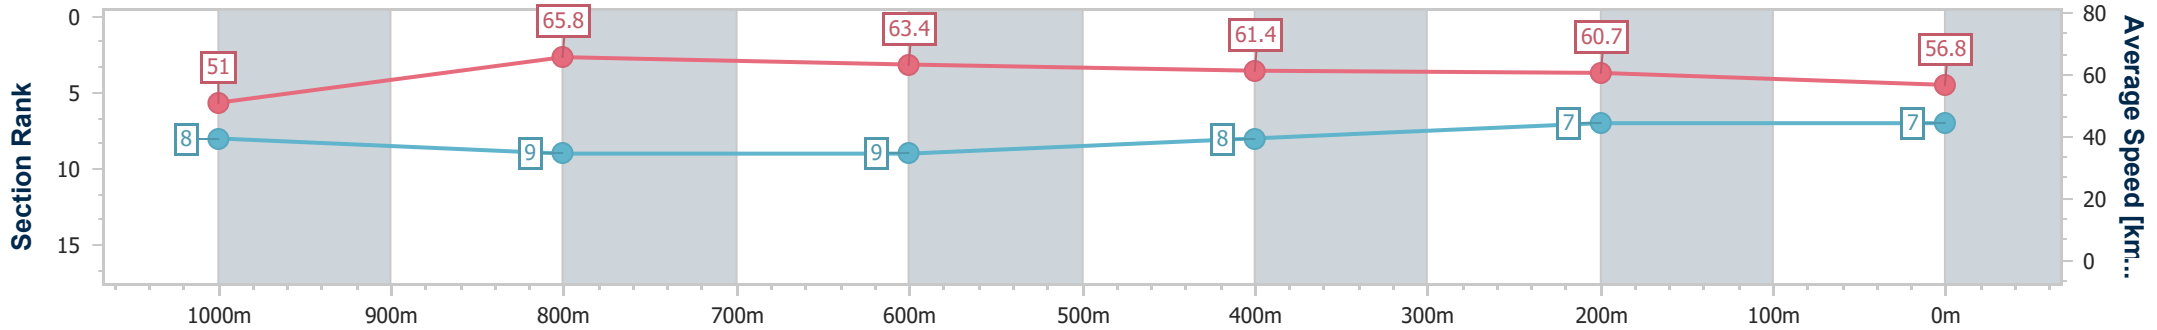

- [] Ranking at each section and finish
- .-.- No data available at this section
- NA No data available

Horse/Jockey Name	Rock Lobster
Final Rank	7
Fastest Section Time (Section)	0:10.99 (1000m)
Top Speed [km/h] (Section)	67.2 (1000m)
Race State	Finished

Ipswich QLD Professional
 Race 4: ROSE JENSEN KENT LAWYERS Maiden Plate - 1200m
 29 November 2023 - 15:07
 Track Rating: Heavy 10, Weather: Overcast, Rail Position: +8m
 Entire

Section	Overall	1000m	800m	600m	400m	200m
Section Times	1:12.71 [7] (0:14.12)	0:58.59 [8] (0:10.99)	0:47.60 [9] (0:11.30)	0:36.30 [9] (0:11.77)	0:24.53 [8] (0:11.89)	0:12.64 [7] (0:12.64)
Average Speed [km/h]	51.0	65.8	63.4	61.4	60.7	56.8
Top Speed [km/h]	65.8	67.2	64.4	62.6	61.6	59.7
Avg. Dist. to Rail [m]	8.2	1.5	0.4	0.4	0.9	2.6
Avg. Stride Freq. [Hz]	2.3	2.4	2.3	2.3	2.3	2.2
Avg. Stride Length [m]	6.2	7.7	7.5	7.5	7.3	7.1