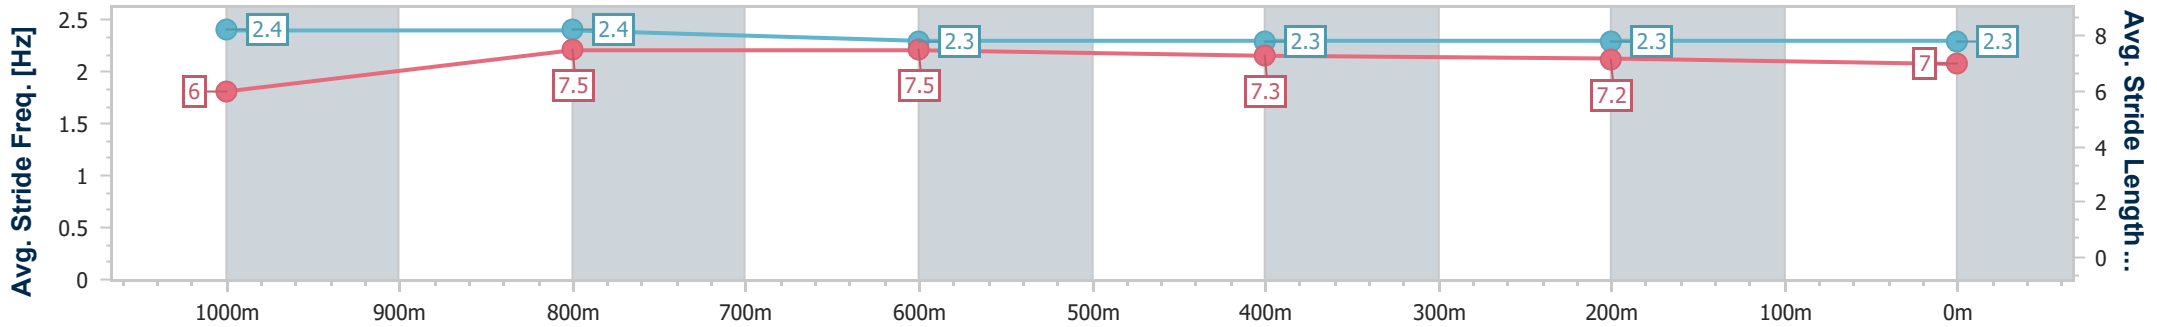

- [] Ranking at each section and finish
- .-.- No data available at this section
- NA No data available

Horse/Jockey Name	Daintree Dreaming
Final Rank	5
Fastest Section Time (Section)	0:10.90 (1000m)
Top Speed [km/h] (Section)	68.0 (1000m)
Race State	Finished

Ipswich QLD Professional
 Race 4: ROSE JENSEN KENT LAWYERS Maiden Plate - 1200m
 29 November 2023 - 15:07
 Track Rating: Heavy 10, Weather: Overcast, Rail Position: +8m
 Entire

Section	Overall	1000m	800m	600m	400m	200m
Section Times	1:12.16 [5] (0:13.90)	0:58.26 [5] (0:10.90)	0:47.36 [6] (0:11.35)	0:36.01 [6] (0:11.78)	0:24.23 [7] (0:11.97)	0:12.26 [5] (0:12.26)
Average Speed [km/h]	52.0	66.2	63.3	61.4	60.4	58.5
Top Speed [km/h]	67.8	68.0	65.3	62.7	61.6	60.2
Avg. Dist. to Rail [m]	3.7	1.0	0.7	0.6	1.6	3.9
Avg. Stride Freq. [Hz]	2.4	2.4	2.3	2.3	2.3	2.3
Avg. Stride Length [m]	6.0	7.5	7.5	7.3	7.2	7.0