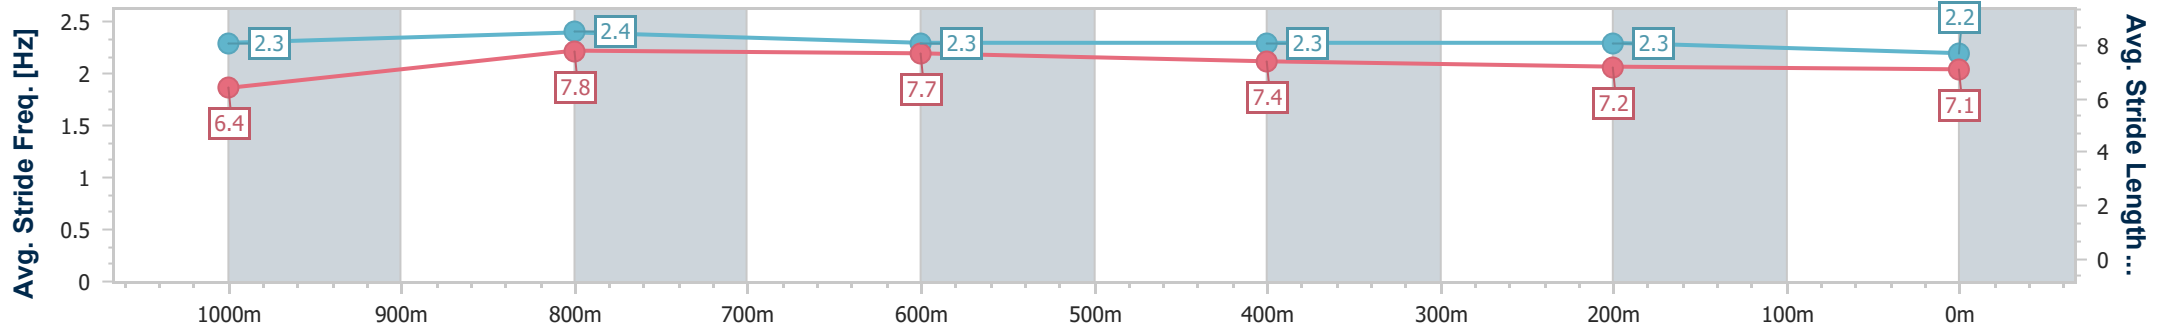

Ipswich QLD Professional

Race 4: ROSE JENSEN KENT LAWYERS Maiden Plate - 1200m

29 November 2023 - 15:07

Track Rating: Heavy 10, Weather: Overcast, Rail Position: +8m Entire

Section	Overall	1000m	800m	600m	400m	200m
Section Times	1:12.73 [8] (0:13.88)	0:58.85 [4] (0:10.83)	0:48.02 [5] (0:11.29)	0:36.73 [5] (0:11.80)	0:24.93 [4] (0:12.28)	0:12.65 [8] (0:12.65)
Average Speed [km/h]	51.9	66.8	64.2	61.5	59.3	56.7
Top Speed [km/h]	67.5	68.0	65.4	62.7	60.8	58.3
Avg. Dist. to Rail [m]	6.2	2.4	1.6	2.0	2.9	4.8
Avg. Stride Freq. [Hz]	2.3	2.4	2.3	2.3	2.3	2.2
Avg. Stride Length [m]	6.4	7.8	7.7	7.4	7.2	7.1