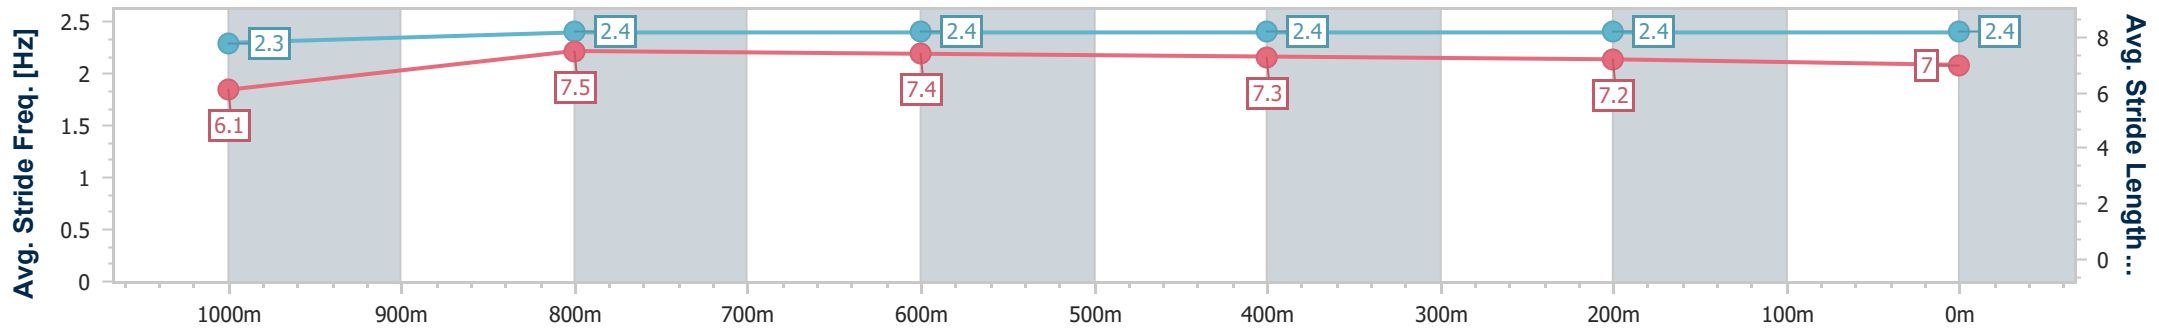

29 November 2023 - 15:07

Track Rating: Heavy 10, Weather: Overcast, Rail Position: +8m Entire

Section	Overall	1000m	800m	600m	400m	200m
Section Times	1:11.91 [1] (0:14.34)	0:57.57 [11] (0:11.15)	0:46.42 [12] (0:11.34)	0:35.08 [12] (0:11.54)	0:23.54 [11] (0:11.70)	0:11.84 [6] (0:11.84)
Average Speed [km/h]	50.2	64.8	63.7	62.3	61.6	60.9
Top Speed [km/h]	65.5	65.5	64.7	64.1	63.4	62.8
Avg. Dist. to Rail [m]	9.7	1.9	0.4	0.2	1.9	5.6
Avg. Stride Freq. [Hz]	2.3	2.4	2.4	2.4	2.4	2.4
Avg. Stride Length [m]	6.1	7.5	7.4	7.3	7.2	7.0