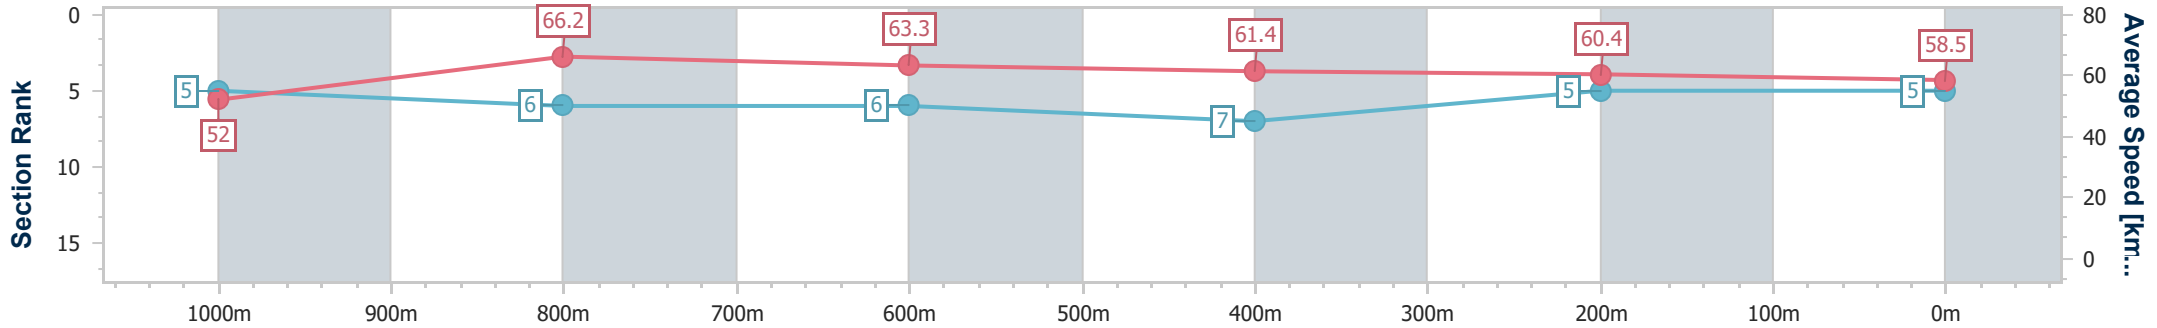

Horse/Jockey Name	Daintree Dreaming
Final Rank	5
Fastest Section Time (Section)	0:10.90 (1000m)
Top Speed [km/h] (Section)	68.0 (1000m)
Race State	Finished

Ipswich QLD Professional
Race 4: ROSE JENSEN KENT LAWYERS Maiden Plate - 1200m
29 November 2023 - 15:07
Track Rating: Heavy 10, Weather: Overcast, Rail Position: +8m
Entire

Section	Overall	1000m	800m	600m	400m	200m
Section Times	1:12.16 [5] (0:13.90)	0:58.26 [5] (0:10.90)	0:47.36 [6] (0:11.35)	0:36.01 [6] (0:11.78)	0:24.23 [7] (0:11.97)	0:12.26 [5] (0:12.26)
Average Speed [km/h]	52.0	66.2	63.3	61.4	60.4	58.5
Top Speed [km/h]	67.8	68.0	65.3	62.7	61.6	60.2
Avg. Dist. to Rail [m]	3.7	1.0	0.7	0.6	1.6	3.9
Avg. Stride Freq. [Hz]	2.4	2.4	2.3	2.3	2.3	2.3
Avg. Stride Length [m]	6.0	7.5	7.5	7.3	7.2	7.0

- [ ] Ranking at each section and finish
- -.-.- No data available at this section
- NA No data available