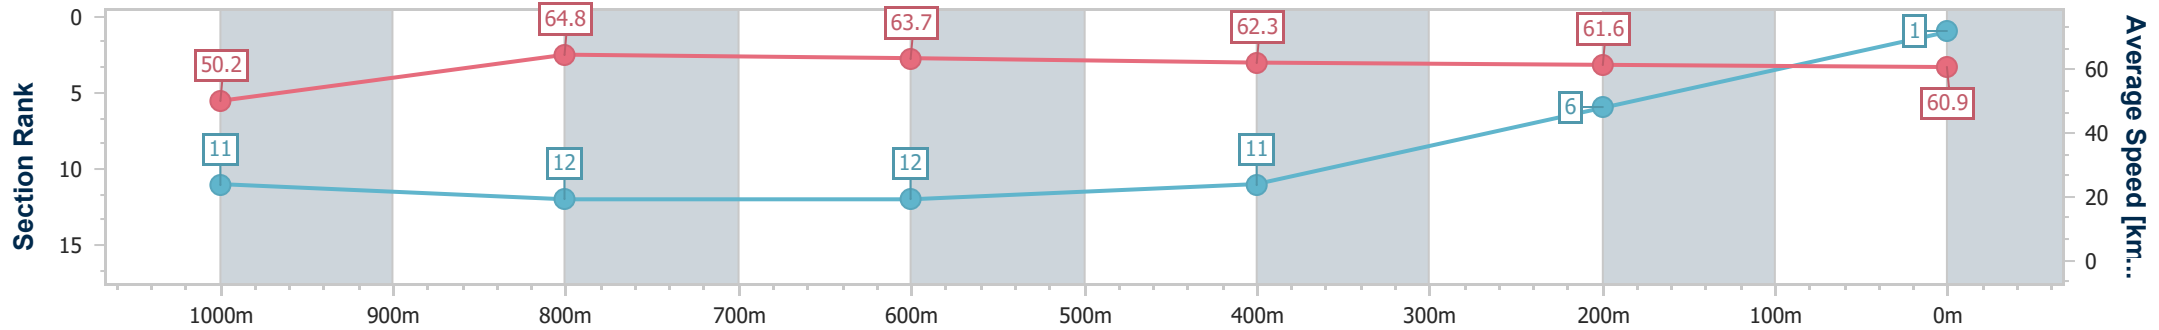

29 November 2023 - 15:07

Track Rating: Heavy 10, Weather: Overcast, Rail Position: +8m Entire

Section	Overall	1000m	800m	600m	400m	200m
Section Times	1:11.91 [1] (0:14.34)	0:57.57 [11] (0:11.15)	0:46.42 [12] (0:11.34)	0:35.08 [12] (0:11.54)	0:23.54 [11] (0:11.70)	0:11.84 [6] (0:11.84)
Average Speed [km/h]	50.2	64.8	63.7	62.3	61.6	60.9
Top Speed [km/h]	65.5	65.5	64.7	64.1	63.4	62.8
Avg. Dist. to Rail [m]	9.7	1.9	0.4	0.2	1.9	5.6
Avg. Stride Freq. [Hz]	2.3	2.4	2.4	2.4	2.4	2.4
Avg. Stride Length [m]	6.1	7.5	7.4	7.3	7.2	7.0