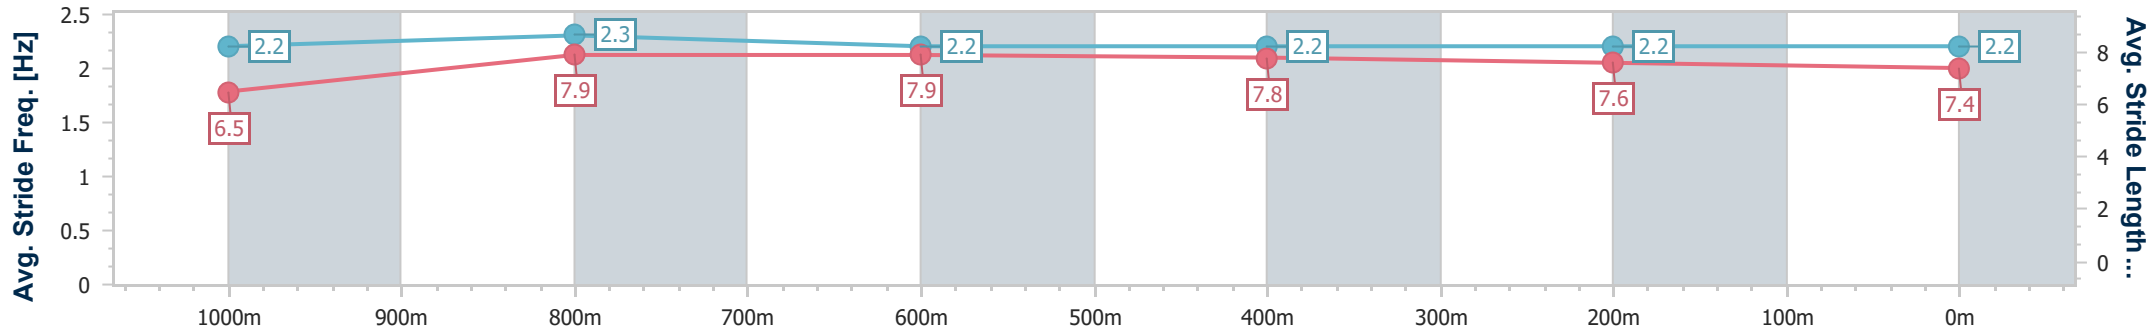

Ipswich QLD Professional

Race 4: ROSE JENSEN KENT LAWYERS Maiden Plate - 1200m

29 November 2023 - 15:07

Track Rating: Heavy 10, Weather: Overcast, Rail Position: +8m Entire

Section	Overall	1000m	800m	600m	400m	200m
Section Times	1:12.00 [3] (0:13.68)	0:58.32 [3] (0:10.92)	0:47.40 [3] (0:11.35)	0:36.05 [3] (0:11.74)	0:24.31 [3] (0:11.87)	0:12.44 [2] (0:12.44)
Average Speed [km/h]	52.7	65.9	63.6	61.5	60.9	57.8
Top Speed [km/h]	67.0	67.0	64.7	62.5	63.0	59.4
Avg. Dist. to Rail [m]	3.1	1.2	0.6	0.7	0.7	2.9
Avg. Stride Freq. [Hz]	2.2	2.3	2.2	2.2	2.2	2.2
Avg. Stride Length [m]	6.5	7.9	7.9	7.8	7.6	7.4