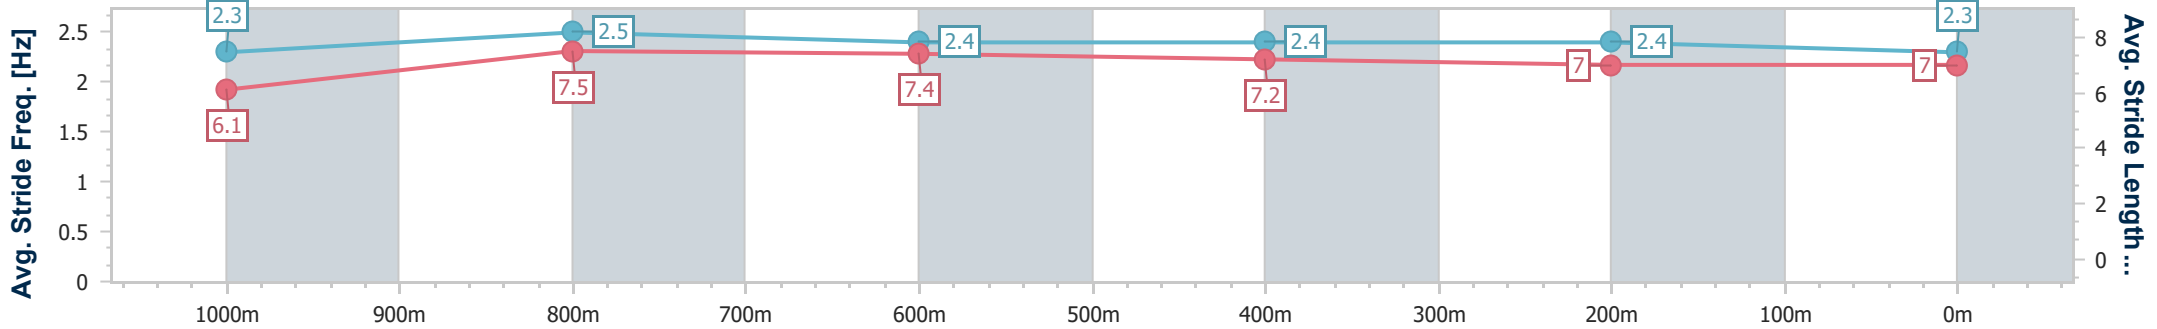

Ipswich QLD Professional

Race 4: ROSE JENSEN KENT LAWYERS Maiden Plate - 1200m

29 November 2023 - 15:07

Track Rating: Heavy 10, Weather: Overcast, Rail Position: +8m Entire

Section	Overall	1000m	800m	600m	400m	200m
Section Times	1:12.11 [4] (0:14.16)	0:57.95 [9] (0:10.83)	0:47.12 [7] (0:11.24)	0:35.88 [7] (0:11.66)	0:24.22 [6] (0:11.98)	0:12.24 [4] (0:12.24)
Average Speed [km/h]	50.8	66.6	63.8	61.4	59.9	58.9
Top Speed [km/h]	66.9	67.7	66.2	63.0	61.3	59.8
Avg. Dist. to Rail [m]	4.2	0.5	0.8	0.8	0.3	0.6
Avg. Stride Freq. [Hz]	2.3	2.5	2.4	2.4	2.4	2.3
Avg. Stride Length [m]	6.1	7.5	7.4	7.2	7.0	7.0