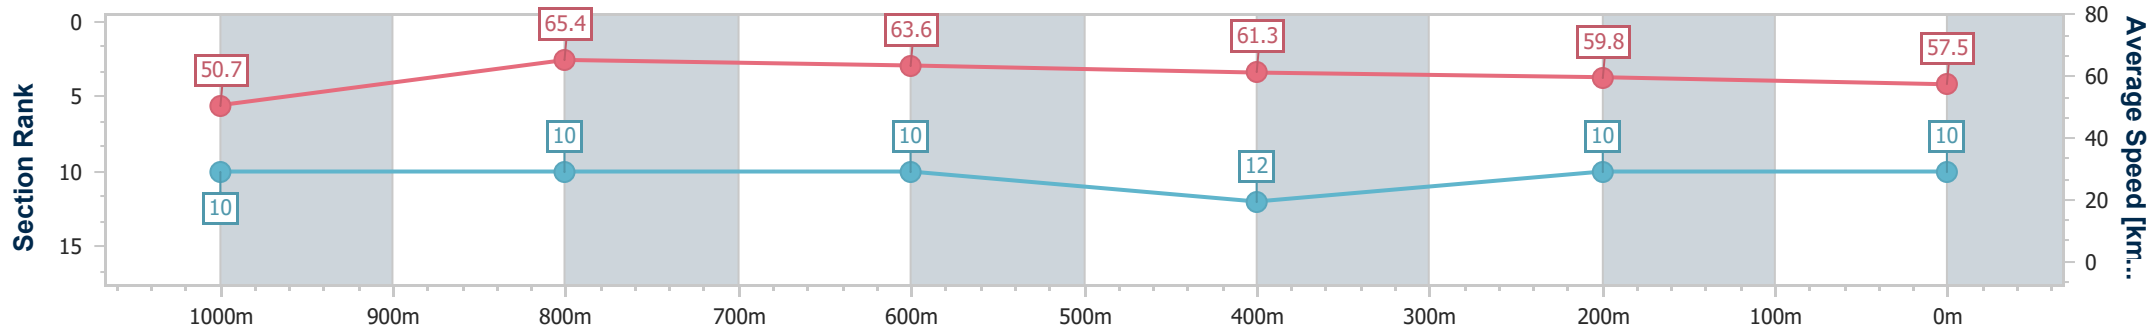

- [] Ranking at each section and finish
- .-.- No data available at this section
- NA No data available

Horse/Jockey Name	Alabama Gold
Final Rank	10
Fastest Section Time (Section)	0:11.05 (1000m)
Top Speed [km/h] (Section)	66.3 (1000m)
Race State	Finished

Ipswich QLD Professional

Race 4: ROSE JENSEN KENT LAWYERS Maiden Plate - 1200m

29 November 2023 - 15:07

Track Rating: Heavy 10, Weather: Overcast, Rail Position: +8m Entire

Section	Overall	1000m	800m	600m	400m	200m
Section Times	1:12.98 [10] (0:14.25)	0:58.73 [10] (0:11.05)	0:47.68 [10] (0:11.28)	0:36.40 [10] (0:11.79)	0:24.61 [12] (0:12.09)	0:12.52 [10] (0:12.52)
Average Speed [km/h]	50.7	65.4	63.6	61.3	59.8	57.5
Top Speed [km/h]	65.9	66.3	64.2	63.2	61.0	59.0
Avg. Dist. to Rail [m]	5.8	1.2	0.3	0.9	2.3	3.5
Avg. Stride Freq. [Hz]	2.2	2.4	2.3	2.3	2.3	2.3
Avg. Stride Length [m]	6.4	7.7	7.6	7.4	7.3	7.0

- [] Ranking at each section and finish
- .-.- No data available at this section
- NA No data available

Horse/Jockey Name	Dance Babe
Final Rank	11
Fastest Section Time (Section)	0:10.76 (1000m)
Top Speed [km/h] (Section)	68.5 (1000m)
Race State	Finished