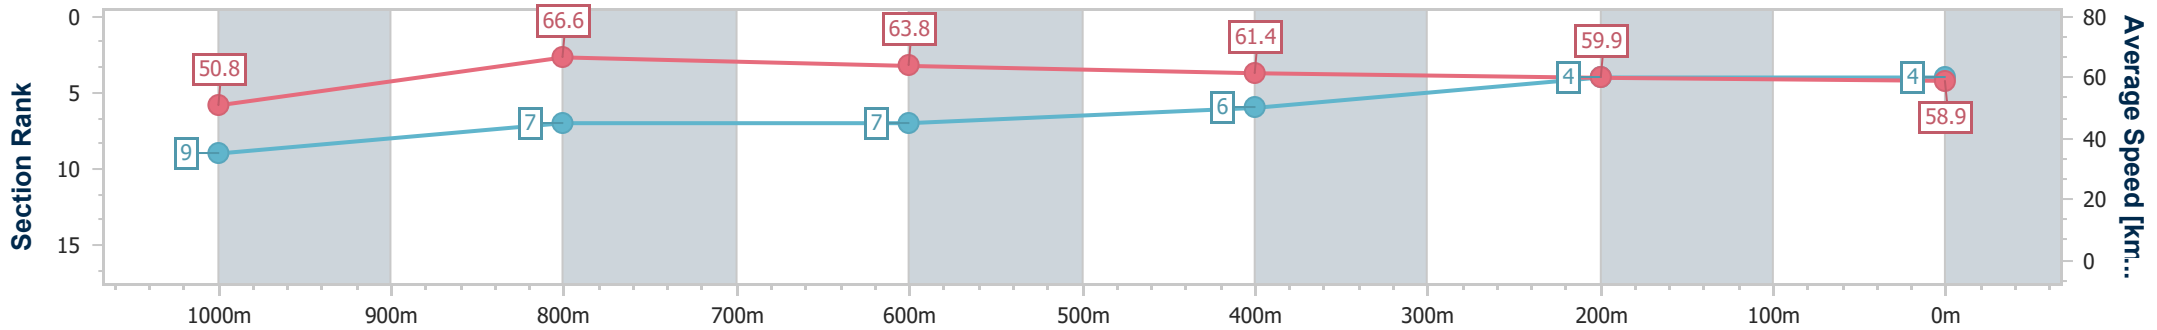

Ipswich QLD Professional

Race 4: ROSE JENSEN KENT LAWYERS Maiden Plate - 1200m

29 November 2023 - 15:07

Track Rating: Heavy 10, Weather: Overcast, Rail Position: +8m Entire

Section	Overall	1000m	800m	600m	400m	200m
Section Times	1:12.11 [4] (0:14.16)	0:57.95 [9] (0:10.83)	0:47.12 [7] (0:11.24)	0:35.88 [7] (0:11.66)	0:24.22 [6] (0:11.98)	0:12.24 [4] (0:12.24)
Average Speed [km/h]	50.8	66.6	63.8	61.4	59.9	58.9
Top Speed [km/h]	66.9	67.7	66.2	63.0	61.3	59.8
Avg. Dist. to Rail [m]	4.2	0.5	0.8	0.8	0.3	0.6
Avg. Stride Freq. [Hz]	2.3	2.5	2.4	2.4	2.4	2.3
Avg. Stride Length [m]	6.1	7.5	7.4	7.2	7.0	7.0