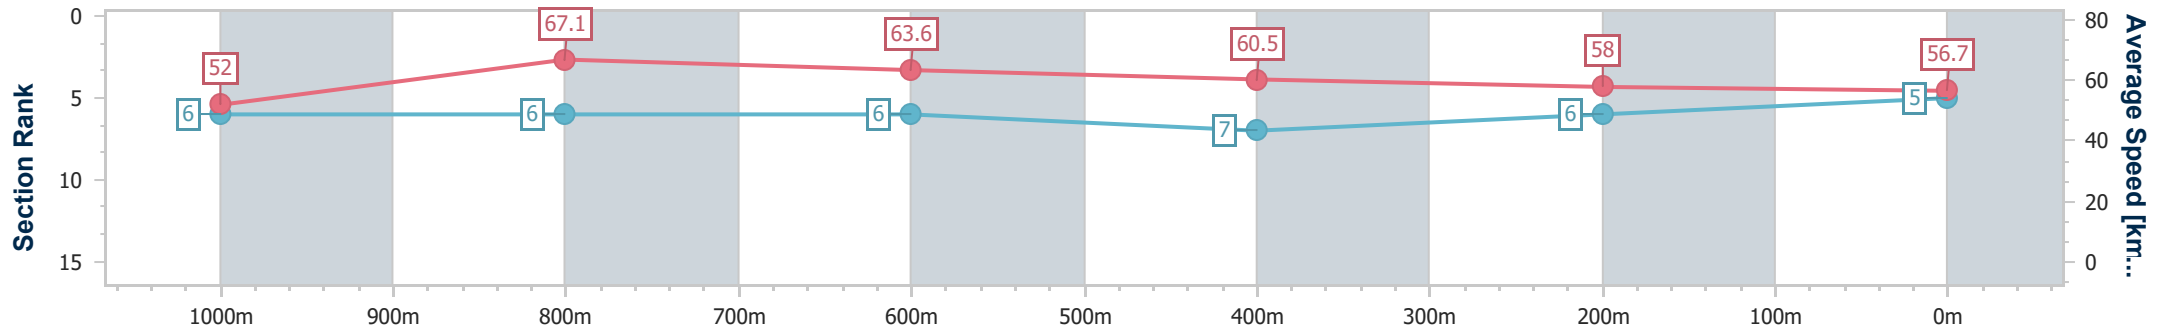

- [] Ranking at each section and finish
- .-.- No data available at this section
- NA No data available

Horse/Jockey Name	Quick Shot
Final Rank	5
Fastest Section Time (Section)	0:10.70 (1000m)
Top Speed [km/h] (Section)	68.3 (1000m)
Race State	Finished

Ipswich QLD Professional

Race 3: SIRROMET Maiden Plate - 1200m

29 November 2023 - 14:28

Track Rating: Heavy 10, Weather: Overcast, Rail Position: +8m Entire

Section	Overall	1000m	800m	600m	400m	200m
Section Times	1:12.88 [5] (0:13.87)	0:59.01 [6] (0:10.70)	0:48.31 [6] (0:11.36)	0:36.95 [6] (0:11.83)	0:25.12 [7] (0:12.40)	0:12.72 [6] (0:12.72)
Average Speed [km/h]	52.0	67.1	63.6	60.5	58.0	56.7
Top Speed [km/h]	68.3	68.3	66.7	62.4	58.6	58.1
Avg. Dist. to Rail [m]	1.3	0.4	0.4	0.7	0.2	0.5
Avg. Stride Freq. [Hz]	2.4	2.5	2.4	2.4	2.3	2.2
Avg. Stride Length [m]	6.0	7.4	7.3	7.1	7.1	7.0

- [] Ranking at each section and finish
- .-.- No data available at this section
- NA No data available

Horse/Jockey Name	Freakshake
Final Rank	6
Fastest Section Time (Section)	0:10.60 (1000m)
Top Speed [km/h] (Section)	69.1 (1000m)
Race State	Finished