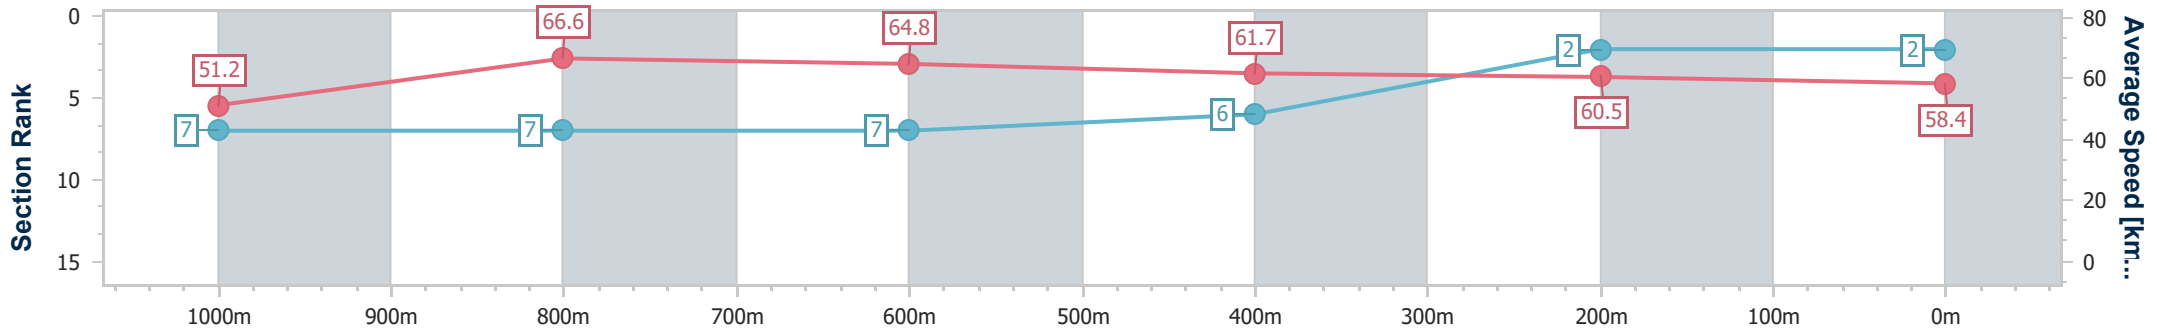

Ipswich QLD Professional

Race 3: SIRROMET Maiden Plate - 1200m

29 November 2023 - 14:28

Track Rating: Heavy 10, Weather: Overcast, Rail Position: +8m Entire

Section	Overall	1000m	800m	600m	400m	200m
Section Times	1:11.86 [2] (0:14.04)	0:57.82 [7] (0:10.85)	0:46.97 [7] (0:11.05)	0:35.92 [7] (0:11.65)	0:24.27 [6] (0:11.96)	0:12.31 [2] (0:12.31)
Average Speed [km/h]	51.2	66.6	64.8	61.7	60.5	58.4
Top Speed [km/h]	66.2	68.0	67.6	63.6	61.6	61.3
Avg. Dist. to Rail [m]	2.8	0.8	1.2	0.7	2.8	4.3
Avg. Stride Freq. [Hz]	2.3	2.4	2.4	2.3	2.3	2.2
Avg. Stride Length [m]	6.3	7.8	7.7	7.6	7.4	7.2