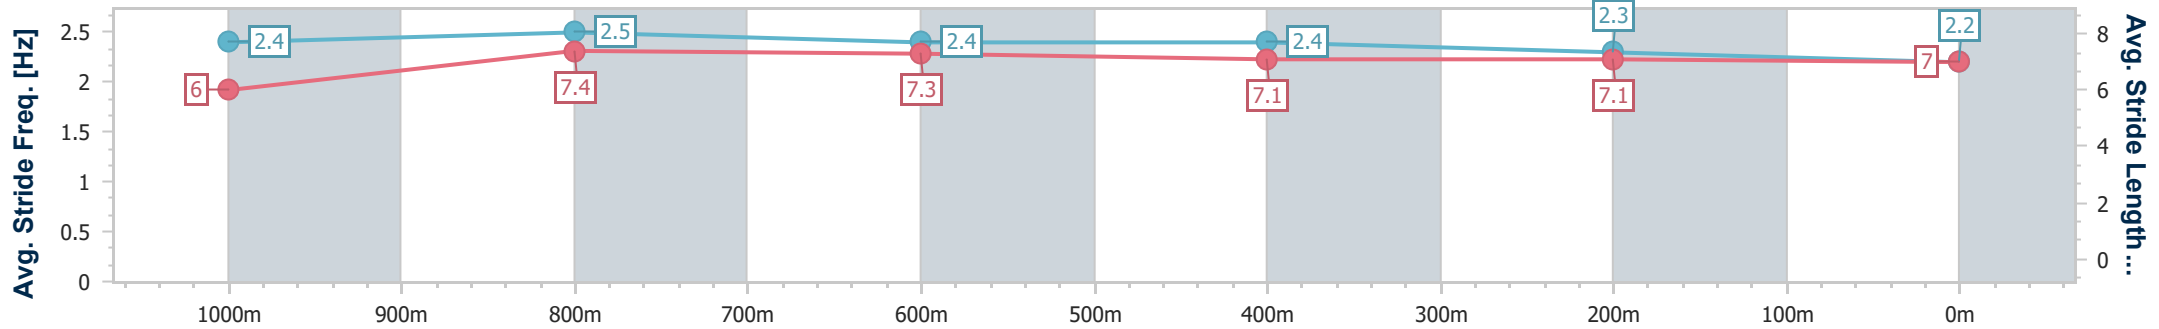

- [] Ranking at each section and finish
- .-.- No data available at this section
- NA No data available

Horse/Jockey Name	Quick Shot
Final Rank	5
Fastest Section Time (Section)	0:10.70 (1000m)
Top Speed [km/h] (Section)	68.3 (1000m)
Race State	Finished

Ipswich QLD Professional

Race 3: SIRROMET Maiden Plate - 1200m

29 November 2023 - 14:28

Track Rating: Heavy 10, Weather: Overcast, Rail Position: +8m Entire

Section	Overall	1000m	800m	600m	400m	200m
Section Times	1:12.88 [5] (0:13.87)	0:59.01 [6] (0:10.70)	0:48.31 [6] (0:11.36)	0:36.95 [6] (0:11.83)	0:25.12 [7] (0:12.40)	0:12.72 [6] (0:12.72)
Average Speed [km/h]	52.0	67.1	63.6	60.5	58.0	56.7
Top Speed [km/h]	68.3	68.3	66.7	62.4	58.6	58.1
Avg. Dist. to Rail [m]	1.3	0.4	0.4	0.7	0.2	0.5
Avg. Stride Freq. [Hz]	2.4	2.5	2.4	2.4	2.3	2.2
Avg. Stride Length [m]	6.0	7.4	7.3	7.1	7.1	7.0