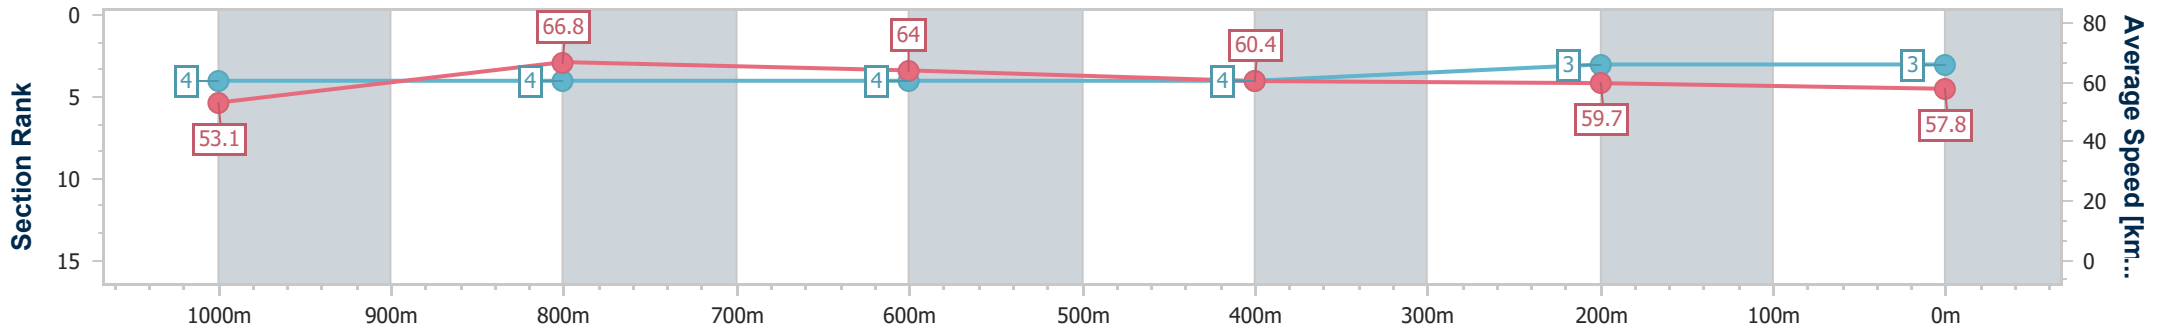

Ipswich QLD Professional

Race 3: SIRROMET Maiden Plate - 1200m

29 November 2023 - 14:28

Track Rating: Heavy 10, Weather: Overcast, Rail Position: +8m Entire

Section	Overall	1000m	800m	600m	400m	200m
Section Times	1:12.10 [3] (0:13.60)	0:58.50 [4] (0:10.80)	0:47.70 [4] (0:11.23)	0:36.47 [4] (0:11.92)	0:24.55 [4] (0:12.09)	0:12.46 [3] (0:12.46)
Average Speed [km/h]	53.1	66.8	64.0	60.4	59.7	57.8
Top Speed [km/h]	69.2	69.3	65.9	62.3	61.5	60.8
Avg. Dist. to Rail [m]	4.5	1.7	0.7	0.2	1.5	2.5
Avg. Stride Freq. [Hz]	2.5	2.6	2.5	2.4	2.4	2.3
Avg. Stride Length [m]	5.9	7.1	7.1	7.0	7.0	6.8