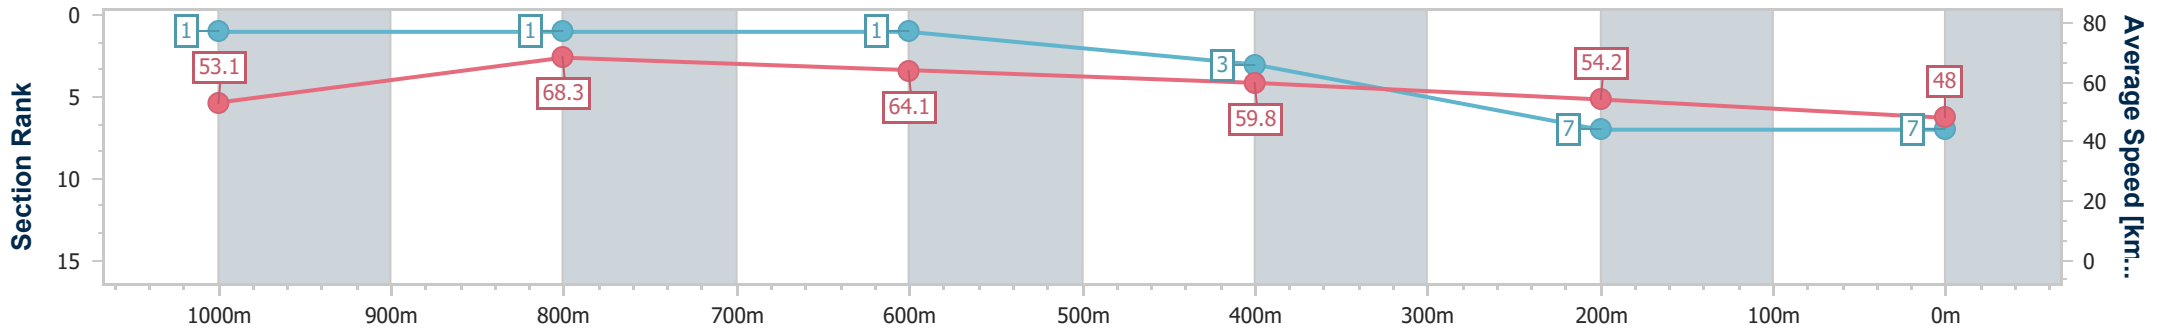

- [] Ranking at each section and finish
- .-.- No data available at this section
- NA No data available

Horse/Jockey Name	Ever So Clever
Final Rank	7
Fastest Section Time (Section)	0:10.56 (1000m)
Top Speed [km/h] (Section)	69.7 (1000m)
Race State	Finished

Ipswich QLD Professional

Race 3: SIRROMET Maiden Plate - 1200m

29 November 2023 - 14:28

Track Rating: Heavy 10, Weather: Overcast, Rail Position: +8m Entire

Section	Overall	1000m	800m	600m	400m	200m
Section Times	1:15.80 [7] (0:13.56)	1:02.24 [1] (0:10.56)	0:51.68 [1] (0:11.24)	0:40.44 [1] (0:12.08)	0:28.36 [3] (0:13.33)	0:15.03 [7] (0:15.03)
Average Speed [km/h]	53.1	68.3	64.1	59.8	54.2	48.0
Top Speed [km/h]	69.2	69.7	65.9	62.2	56.6	51.6
Avg. Dist. to Rail [m]	6.7	2.0	0.3	0.5	2.1	2.8
Avg. Stride Freq. [Hz]	2.4	2.5	2.5	2.4	2.3	2.1
Avg. Stride Length [m]	6.2	7.5	7.3	7.0	6.6	6.3

- [] Ranking at each section and finish
- .-.- No data available at this section
- NA No data available