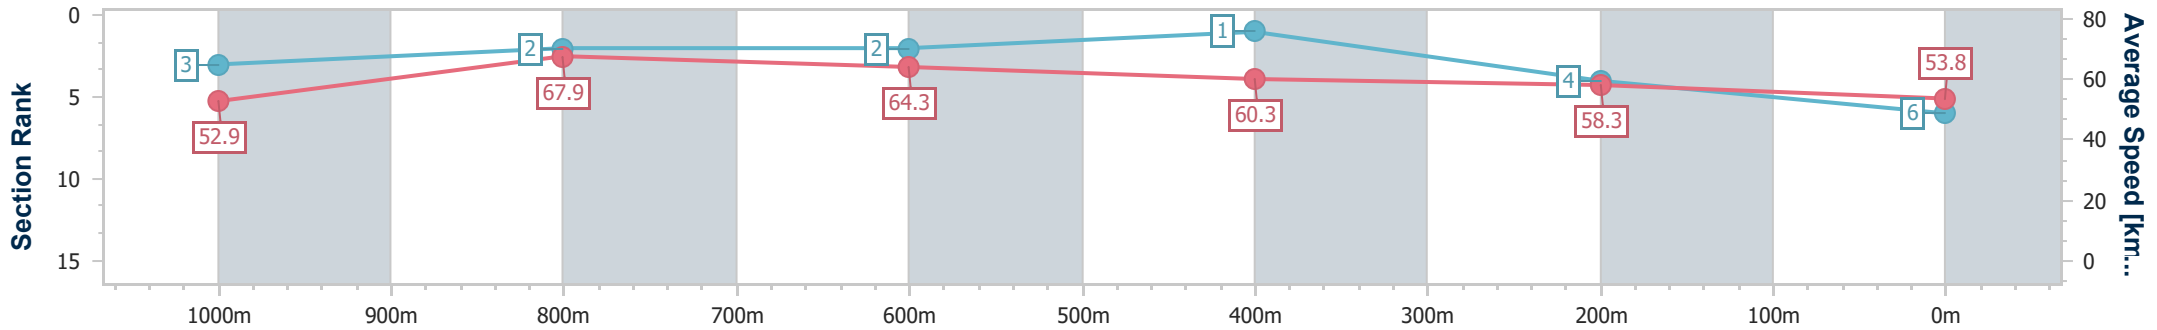

Ipswich QLD Professional

Race 3: SIRROMET Maiden Plate - 1200m

29 November 2023 - 14:28

Track Rating: Heavy 10, Weather: Overcast, Rail Position: +8m Entire

Section	Overall	1000m	800m	600m	400m	200m
Section Times	1:13.08 [6] (0:13.58)	0:59.50 [3] (0:10.60)	0:48.90 [2] (0:11.23)	0:37.67 [2] (0:11.91)	0:25.76 [1] (0:12.37)	0:13.39 [4] (0:13.39)
Average Speed [km/h]	52.9	67.9	64.3	60.3	58.3	53.8
Top Speed [km/h]	68.5	69.1	65.8	62.5	58.8	58.0
Avg. Dist. to Rail [m]	3.5	0.3	0.3	0.3	0.3	1.9
Avg. Stride Freq. [Hz]	2.4	2.5	2.4	2.4	2.3	2.2
Avg. Stride Length [m]	6.2	7.4	7.3	7.1	7.0	6.7

- [] Ranking at each section and finish
- .-.- No data available at this section
- NA No data available

Horse/Jockey Name	Ever So Clever
Final Rank	7
Fastest Section Time (Section)	0:10.56 (1000m)
Top Speed [km/h] (Section)	69.7 (1000m)
Race State	Finished