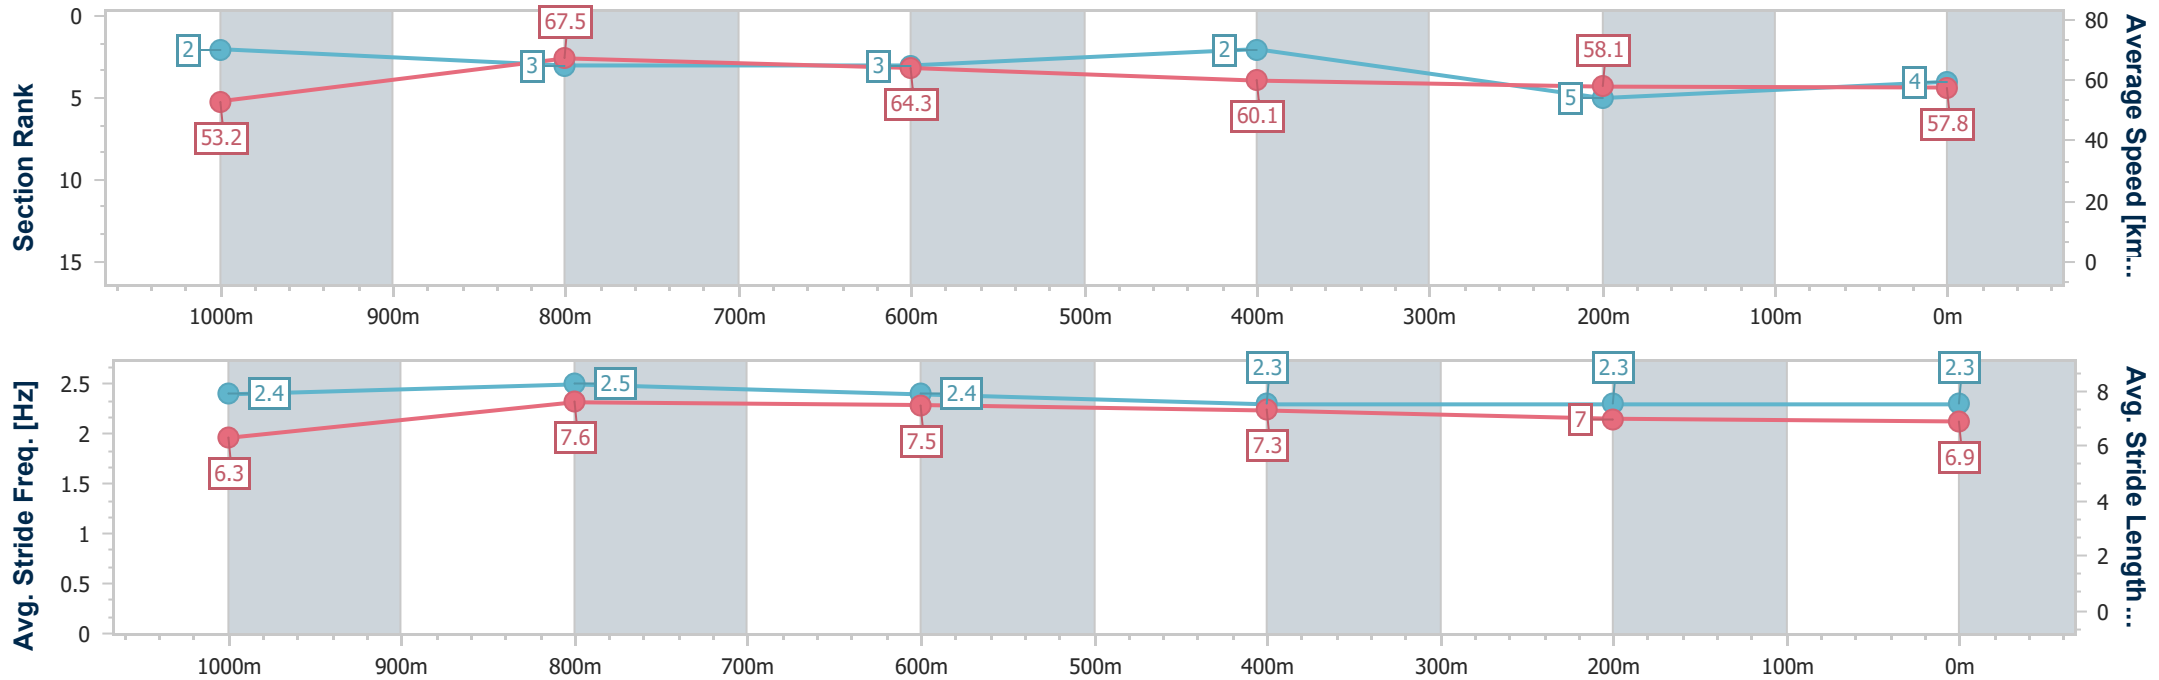

Ipswich QLD Professional

Race 3: SIRROMET Maiden Plate - 1200m

29 November 2023 - 14:28

Track Rating: Heavy 10, Weather: Overcast, Rail Position: +8m Entire

Section	Overall	1000m	800m	600m	400m	200m
Section Times	1:12.12 [4] (0:13.56)	0:58.56 [2] (0:10.66)	0:47.90 [3] (0:11.21)	0:36.69 [3] (0:11.91)	0:24.78 [2] (0:12.36)	0:12.42 [5] (0:12.42)
Average Speed [km/h]	53.2	67.5	64.3	60.1	58.1	57.8
Top Speed [km/h]	68.9	69.1	65.8	62.1	59.0	59.0
Avg. Dist. to Rail [m]	3.0	0.4	0.5	0.9	1.0	0.4
Avg. Stride Freq. [Hz]	2.4	2.5	2.4	2.3	2.3	2.3
Avg. Stride Length [m]	6.3	7.6	7.5	7.3	7.0	6.9

- [] Ranking at each section and finish
- .-.- No data available at this section
- NA No data available

Horse/Jockey Name	Quick Shot
Final Rank	5
Fastest Section Time (Section)	0:10.70 (1000m)
Top Speed [km/h] (Section)	68.3 (1000m)
Race State	Finished