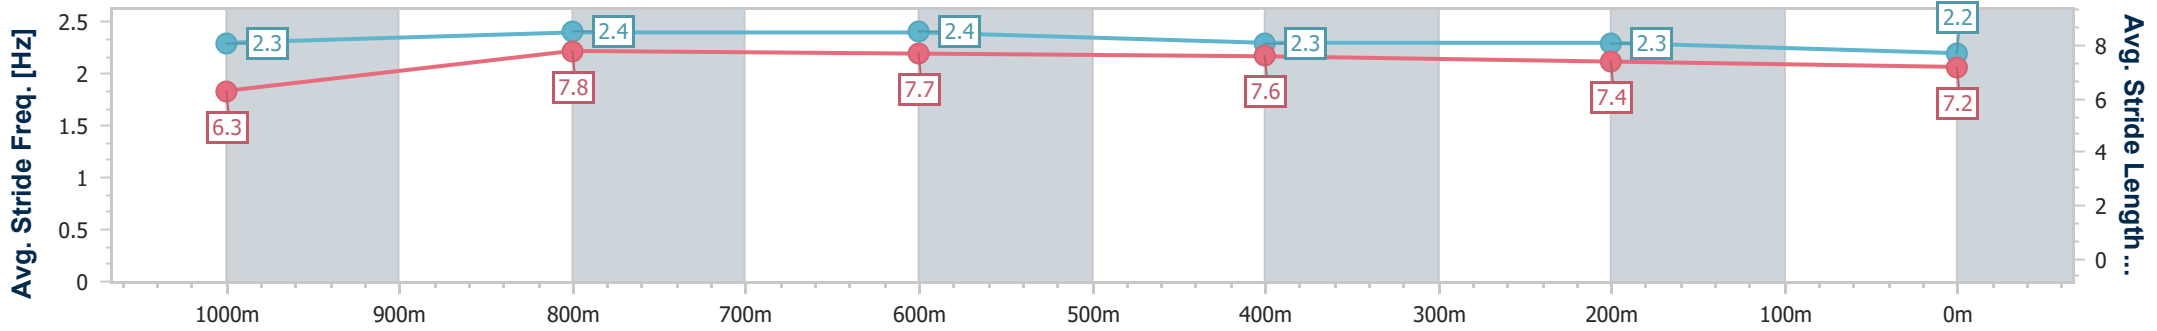

Ipswich QLD Professional

Race 3: SIRROMET Maiden Plate - 1200m

29 November 2023 - 14:28

Track Rating: Heavy 10, Weather: Overcast, Rail Position: +8m Entire

Section	Overall	1000m	800m	600m	400m	200m
Section Times	1:11.86 [2] (0:14.04)	0:57.82 [7] (0:10.85)	0:46.97 [7] (0:11.05)	0:35.92 [7] (0:11.65)	0:24.27 [6] (0:11.96)	0:12.31 [2] (0:12.31)
Average Speed [km/h]	51.2	66.6	64.8	61.7	60.5	58.4
Top Speed [km/h]	66.2	68.0	67.6	63.6	61.6	61.3
Avg. Dist. to Rail [m]	2.8	0.8	1.2	0.7	2.8	4.3
Avg. Stride Freq. [Hz]	2.3	2.4	2.4	2.3	2.3	2.2
Avg. Stride Length [m]	6.3	7.8	7.7	7.6	7.4	7.2