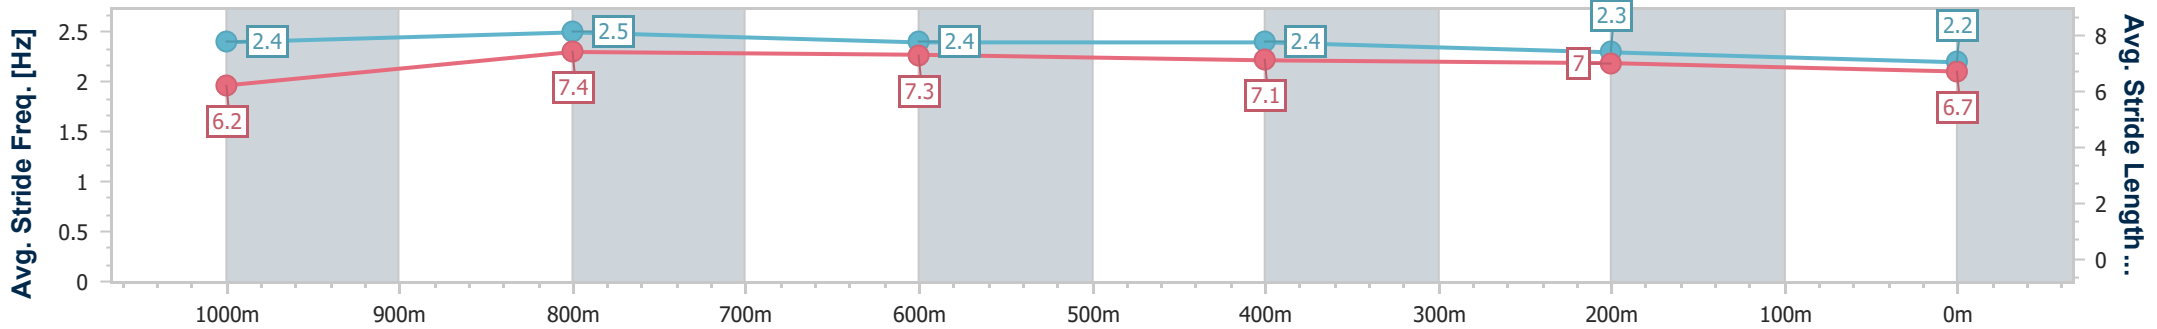

Ipswich QLD Professional

Race 3: SIRROMET Maiden Plate - 1200m

29 November 2023 - 14:28

Track Rating: Heavy 10, Weather: Overcast, Rail Position: +8m Entire

Section	Overall	1000m	800m	600m	400m	200m
Section Times	1:13.08 [6] (0:13.58)	0:59.50 [3] (0:10.60)	0:48.90 [2] (0:11.23)	0:37.67 [2] (0:11.91)	0:25.76 [1] (0:12.37)	0:13.39 [4] (0:13.39)
Average Speed [km/h]	52.9	67.9	64.3	60.3	58.3	53.8
Top Speed [km/h]	68.5	69.1	65.8	62.5	58.8	58.0
Avg. Dist. to Rail [m]	3.5	0.3	0.3	0.3	0.3	1.9
Avg. Stride Freq. [Hz]	2.4	2.5	2.4	2.4	2.3	2.2
Avg. Stride Length [m]	6.2	7.4	7.3	7.1	7.0	6.7

- [] Ranking at each section and finish
- .-.- No data available at this section
- NA No data available

Horse/Jockey Name	Ever So Clever
Final Rank	7
Fastest Section Time (Section)	0:10.56 (1000m)
Top Speed [km/h] (Section)	69.7 (1000m)
Race State	Finished