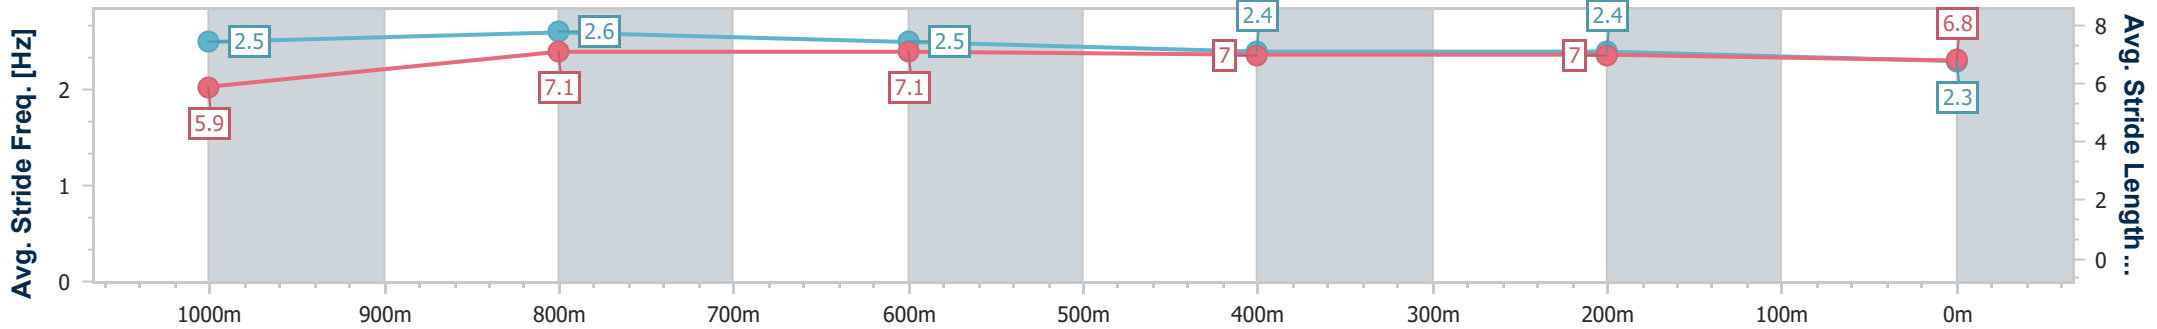

Ipswich QLD Professional

Race 3: SIRROMET Maiden Plate - 1200m

29 November 2023 - 14:28

Track Rating: Heavy 10, Weather: Overcast, Rail Position: +8m Entire

Section	Overall	1000m	800m	600m	400m	200m
Section Times	1:12.10 [3] (0:13.60)	0:58.50 [4] (0:10.80)	0:47.70 [4] (0:11.23)	0:36.47 [4] (0:11.92)	0:24.55 [4] (0:12.09)	0:12.46 [3] (0:12.46)
Average Speed [km/h]	53.1	66.8	64.0	60.4	59.7	57.8
Top Speed [km/h]	69.2	69.3	65.9	62.3	61.5	60.8
Avg. Dist. to Rail [m]	4.5	1.7	0.7	0.2	1.5	2.5
Avg. Stride Freq. [Hz]	2.5	2.6	2.5	2.4	2.4	2.3
Avg. Stride Length [m]	5.9	7.1	7.1	7.0	7.0	6.8