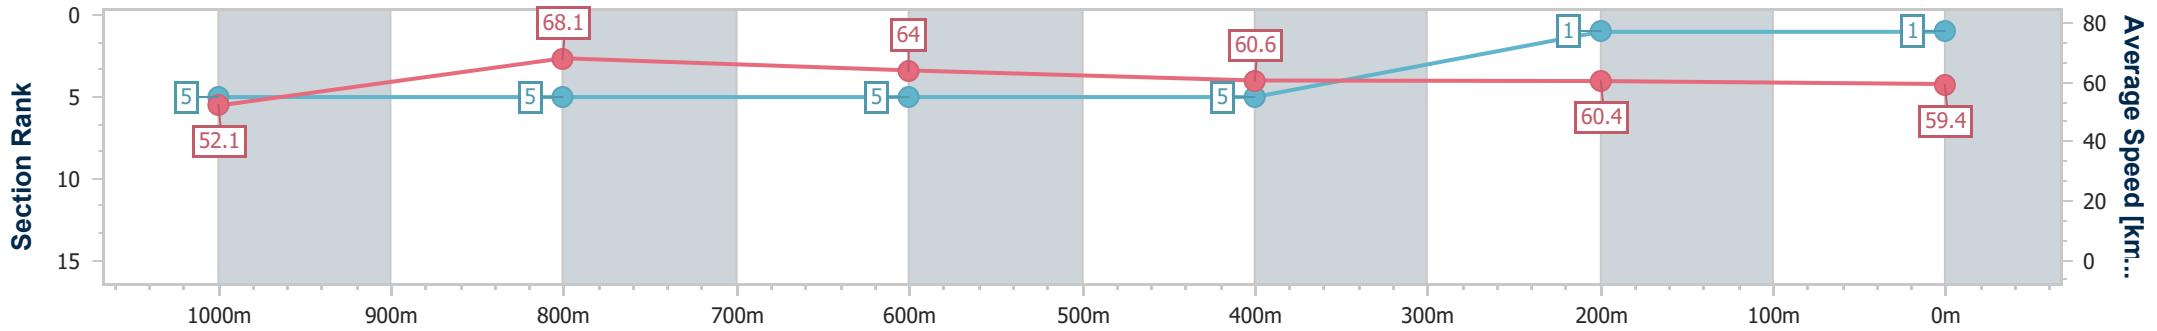

Ipswich QLD Professional

Race 3: SIRROMET Maiden Plate - 1200m

29 November 2023 - 14:28

Track Rating: Heavy 10, Weather: Overcast, Rail Position: +8m Entire

Section	Overall	1000m	800m	600m	400m	200m
Section Times	1:11.59 [1] (0:13.83)	0:57.76 [5] (0:10.63)	0:47.13 [5] (0:11.23)	0:35.90 [5] (0:11.88)	0:24.02 [5] (0:11.91)	0:12.11 [1] (0:12.11)
Average Speed [km/h]	52.1	68.1	64.0	60.6	60.4	59.4
Top Speed [km/h]	69.7	69.2	67.4	62.5	62.4	62.1
Avg. Dist. to Rail [m]	5.5	1.6	0.4	0.4	1.5	3.7
Avg. Stride Freq. [Hz]	2.2	2.3	2.3	2.2	2.2	2.2
Avg. Stride Length [m]	6.6	8.2	7.8	7.6	7.6	7.5