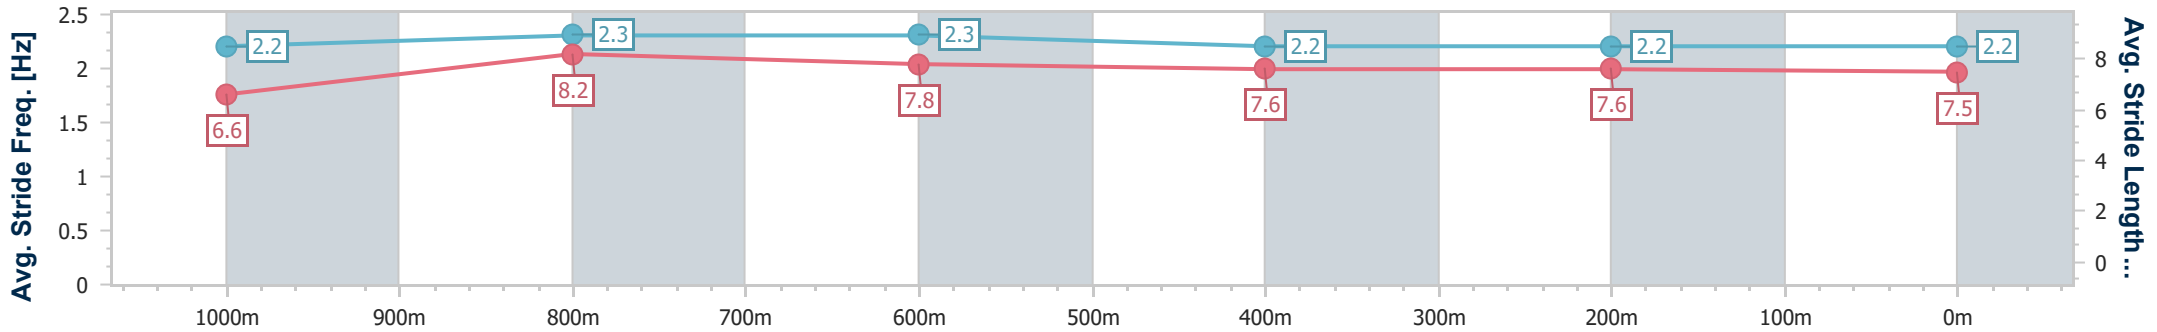

Ipswich QLD Professional

Race 3: SIRROMET Maiden Plate - 1200m

29 November 2023 - 14:28

Track Rating: Heavy 10, Weather: Overcast, Rail Position: +8m Entire

Section	Overall	1000m	800m	600m	400m	200m
Section Times	1:11.59 [1] (0:13.83)	0:57.76 [5] (0:10.63)	0:47.13 [5] (0:11.23)	0:35.90 [5] (0:11.88)	0:24.02 [5] (0:11.91)	0:12.11 [1] (0:12.11)
Average Speed [km/h]	52.1	68.1	64.0	60.6	60.4	59.4
Top Speed [km/h]	69.7	69.2	67.4	62.5	62.4	62.1
Avg. Dist. to Rail [m]	5.5	1.6	0.4	0.4	1.5	3.7
Avg. Stride Freq. [Hz]	2.2	2.3	2.3	2.2	2.2	2.2
Avg. Stride Length [m]	6.6	8.2	7.8	7.6	7.6	7.5