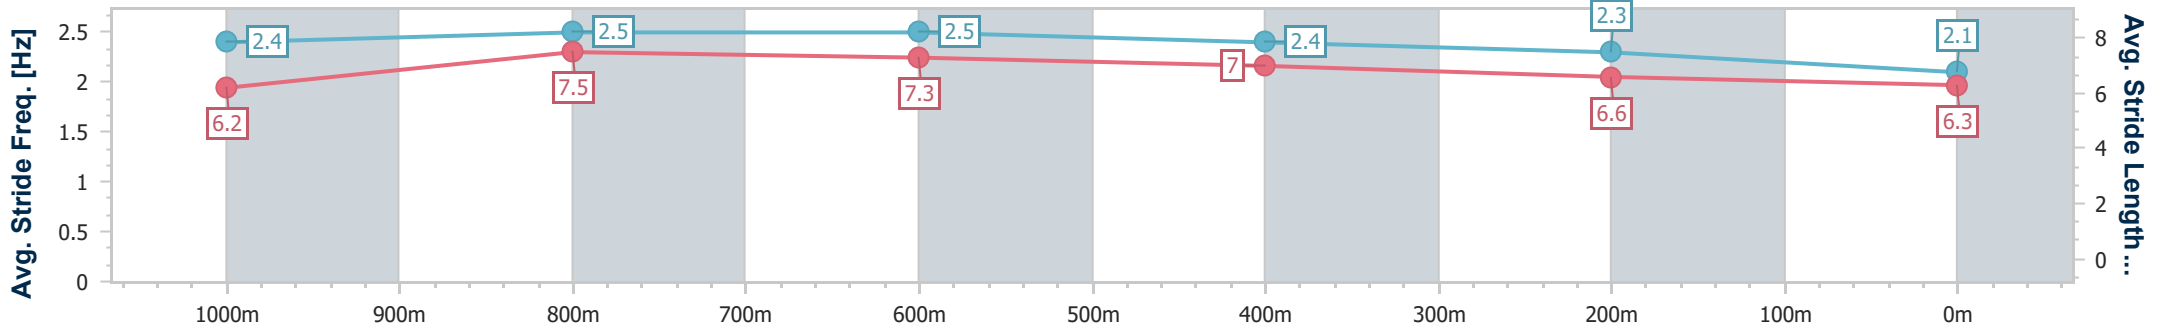

- [] Ranking at each section and finish
- .-.- No data available at this section
- NA No data available

Horse/Jockey Name	Ever So Clever
Final Rank	7
Fastest Section Time (Section)	0:10.56 (1000m)
Top Speed [km/h] (Section)	69.7 (1000m)
Race State	Finished

Ipswich QLD Professional

Race 3: SIRROMET Maiden Plate - 1200m

29 November 2023 - 14:28

Track Rating: Heavy 10, Weather: Overcast, Rail Position: +8m Entire

Section	Overall	1000m	800m	600m	400m	200m
Section Times	1:15.80 [7] (0:13.56)	1:02.24 [1] (0:10.56)	0:51.68 [1] (0:11.24)	0:40.44 [1] (0:12.08)	0:28.36 [3] (0:13.33)	0:15.03 [7] (0:15.03)
Average Speed [km/h]	53.1	68.3	64.1	59.8	54.2	48.0
Top Speed [km/h]	69.2	69.7	65.9	62.2	56.6	51.6
Avg. Dist. to Rail [m]	6.7	2.0	0.3	0.5	2.1	2.8
Avg. Stride Freq. [Hz]	2.4	2.5	2.5	2.4	2.3	2.1
Avg. Stride Length [m]	6.2	7.5	7.3	7.0	6.6	6.3

- [] Ranking at each section and finish
- .-.- No data available at this section
- NA No data available