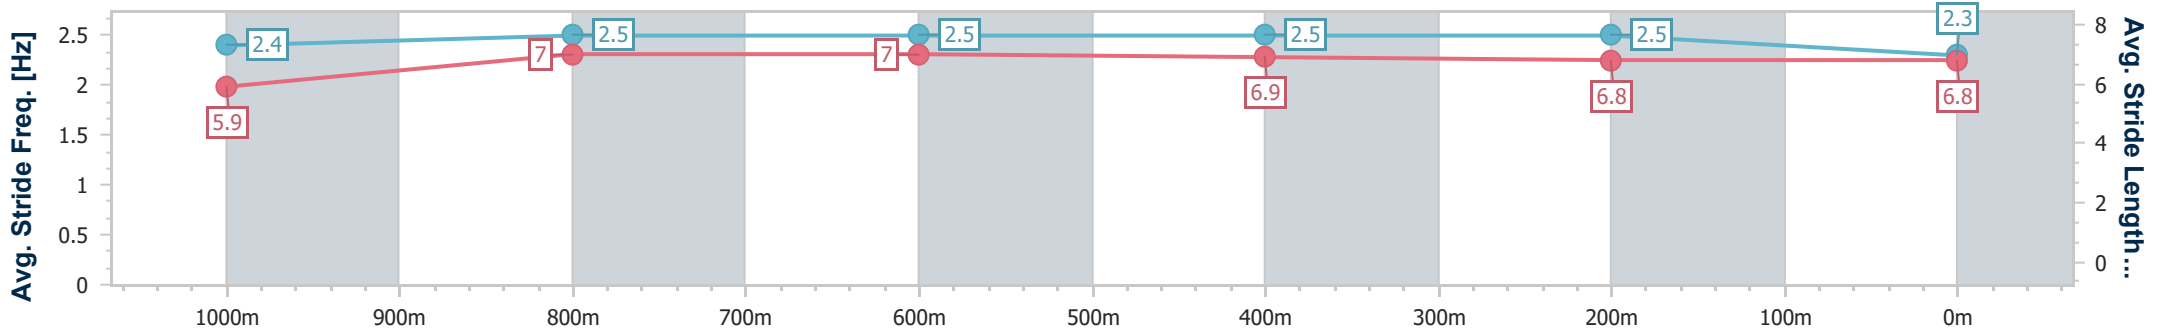

- [] Ranking at each section and finish
- .-.- No data available at this section
- NA No data available

Horse/Jockey Name	Sienna's Award
Final Rank	5
Fastest Section Time (Section)	0:11.51 (600m)
Top Speed [km/h] (Section)	65.8 (1000m)
Race State	Finished

Ipswich QLD Professional
 Race 2: RAY WHITE IPSWICH Fillies & Mares BENCHMARK 65
 Handicap - 1200m
 29 November 2023 - 13:53
 Track Rating: Heavy 10, Weather: Overcast, Rail Position: +8m
 Entire

Section	Overall	1000m	800m	600m	400m	200m
Section Times	1:12.89 [5] (0:14.14)	0:58.75 [3] (0:11.55)	0:47.20 [3] (0:11.57)	0:35.63 [3] (0:11.51)	0:24.12 [4] (0:11.65)	0:12.47 [5] (0:12.47)
Average Speed [km/h]	51.0	62.3	61.8	62.3	61.6	57.7
Top Speed [km/h]	65.8	65.8	62.6	63.4	63.0	60.8
Avg. Dist. to Rail [m]	2.3	0.3	0.9	0.9	0.7	1.8
Avg. Stride Freq. [Hz]	2.4	2.5	2.5	2.5	2.5	2.3
Avg. Stride Length [m]	5.9	7.0	7.0	6.9	6.8	6.8

- [] Ranking at each section and finish
- .-.- No data available at this section
- NA No data available