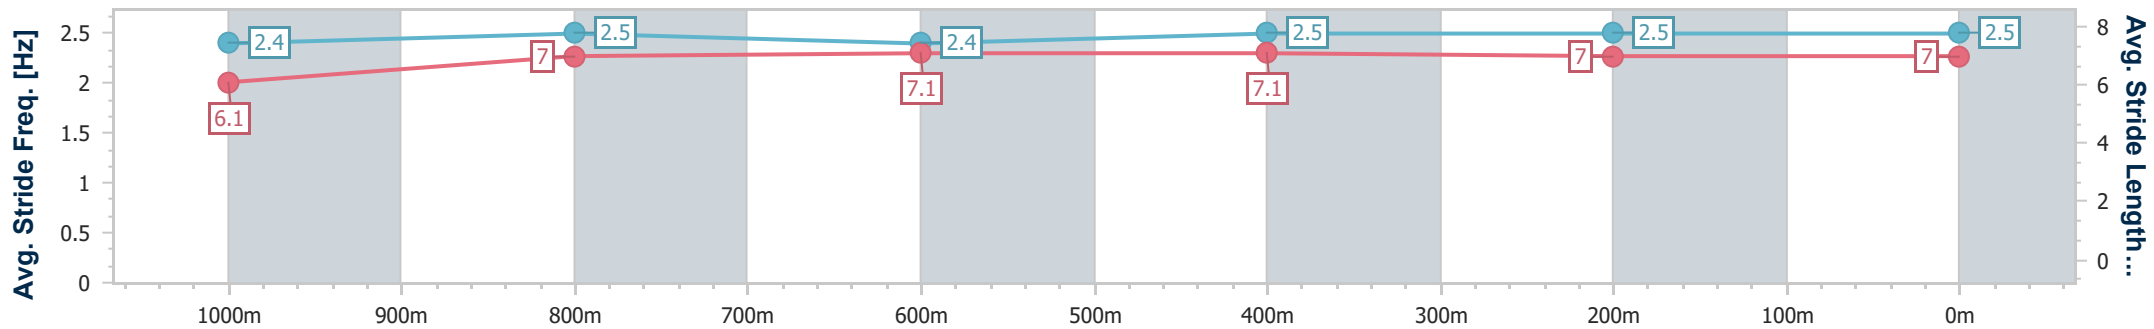

29 November 2023 - 13:53

Track Rating: Heavy 10, Weather: Overcast, Rail Position: +8m
 Entire

Section	Overall	1000m	800m	600m	400m	200m
Section Times	1:10.89 [1] (0:13.77)	0:57.12 [1] (0:11.58)	0:45.54 [1] (0:11.64)	0:33.90 [1] (0:11.30)	0:22.60 [1] (0:11.13)	0:11.47 [1] (0:11.47)
Average Speed [km/h]	52.3	62.2	61.7	63.4	64.3	62.8
Top Speed [km/h]	65.4	64.2	62.5	64.6	65.0	64.5
Avg. Dist. to Rail [m]	1.3	0.2	0.7	1.1	0.7	0.6
Avg. Stride Freq. [Hz]	2.4	2.5	2.4	2.5	2.5	2.5
Avg. Stride Length [m]	6.1	7.0	7.1	7.1	7.0	7.0