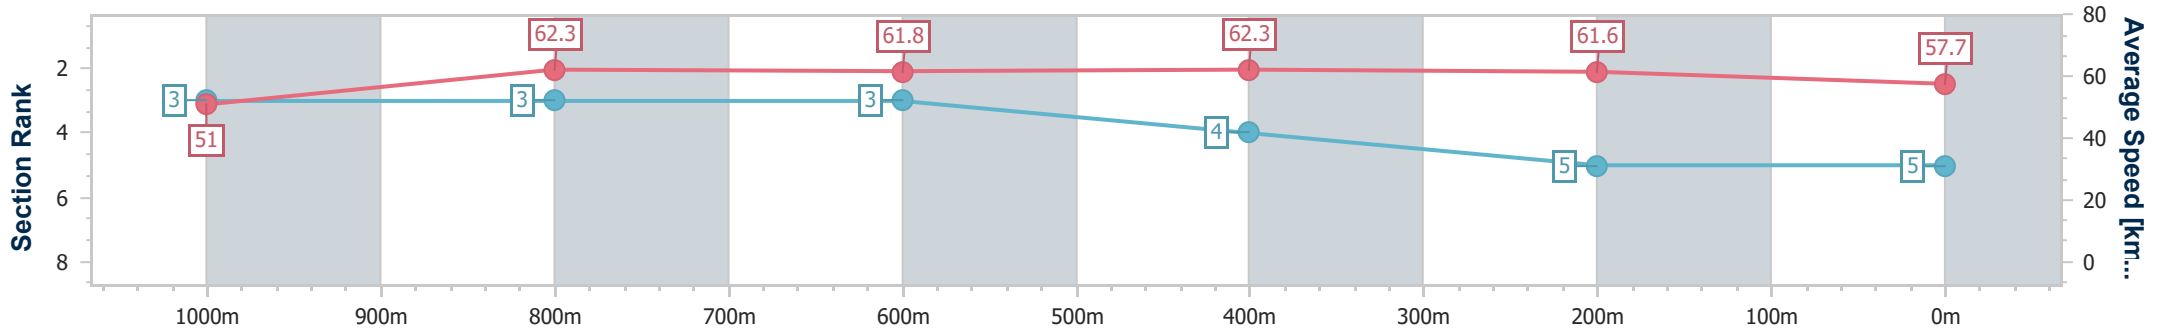

Horse/Jockey Name	Sienna's Award
Final Rank	5
Fastest Section Time (Section)	0:11.51 (600m)
Top Speed [km/h] (Section)	65.8 (1000m)
Race State	Finished

Ipswich QLD Professional
Race 2: RAY WHITE IPSWICH Fillies & Mares BENCHMARK 65
Handicap - 1200m
29 November 2023 - 13:53
Track Rating: Heavy 10, Weather: Overcast, Rail Position: +8m
Entire

Section	Overall	1000m	800m	600m	400m	200m
Section Times	1:12.89 [5] (0:14.14)	0:58.75 [3] (0:11.55)	0:47.20 [3] (0:11.57)	0:35.63 [3] (0:11.51)	0:24.12 [4] (0:11.65)	0:12.47 [5] (0:12.47)
Average Speed [km/h]	51.0	62.3	61.8	62.3	61.6	57.7
Top Speed [km/h]	65.8	65.8	62.6	63.4	63.0	60.8
Avg. Dist. to Rail [m]	2.3	0.3	0.9	0.9	0.7	1.8
Avg. Stride Freq. [Hz]	2.4	2.5	2.5	2.5	2.5	2.3
Avg. Stride Length [m]	5.9	7.0	7.0	6.9	6.8	6.8

- [ ] Ranking at each section and finish
- -.-.- No data available at this section
- NA No data available