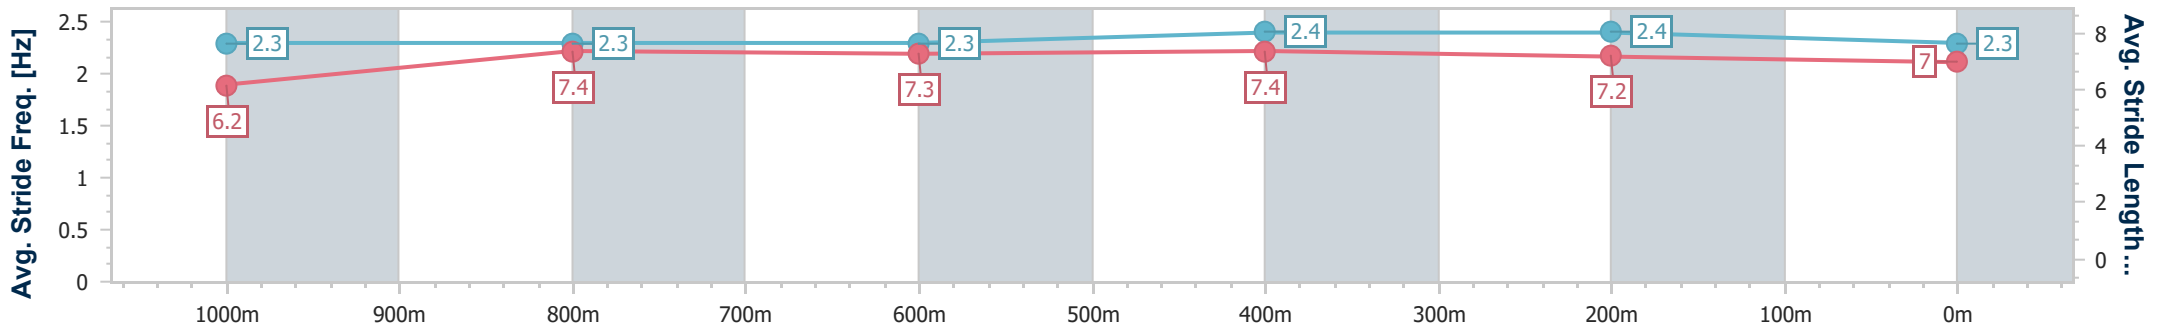

- [] Ranking at each section and finish
- .-.- No data available at this section
- NA No data available

Horse/Jockey Name	Flying Shamus
Final Rank	4
Fastest Section Time (Section)	0:11.37 (600m)
Top Speed [km/h] (Section)	64.3 (Overall)
Race State	Finished

Ipswich QLD Professional
 Race 2: RAY WHITE IPSWICH Fillies & Mares BENCHMARK 65
 Handicap - 1200m
 29 November 2023 - 13:53
 Track Rating: Heavy 10, Weather: Overcast, Rail Position: +8m
 Entire

Section	Overall	1000m	800m	600m	400m	200m
Section Times	1:12.35 [4] (0:14.15)	0:58.20 [4] (0:11.59)	0:46.61 [4] (0:11.63)	0:34.98 [4] (0:11.37)	0:23.61 [3] (0:11.40)	0:12.21 [4] (0:12.21)
Average Speed [km/h]	51.0	62.3	61.8	63.6	63.2	59.0
Top Speed [km/h]	64.3	64.2	63.2	64.1	64.1	62.1
Avg. Dist. to Rail [m]	4.7	1.1	0.3	0.5	0.6	0.6
Avg. Stride Freq. [Hz]	2.3	2.3	2.3	2.4	2.4	2.3
Avg. Stride Length [m]	6.2	7.4	7.3	7.4	7.2	7.0