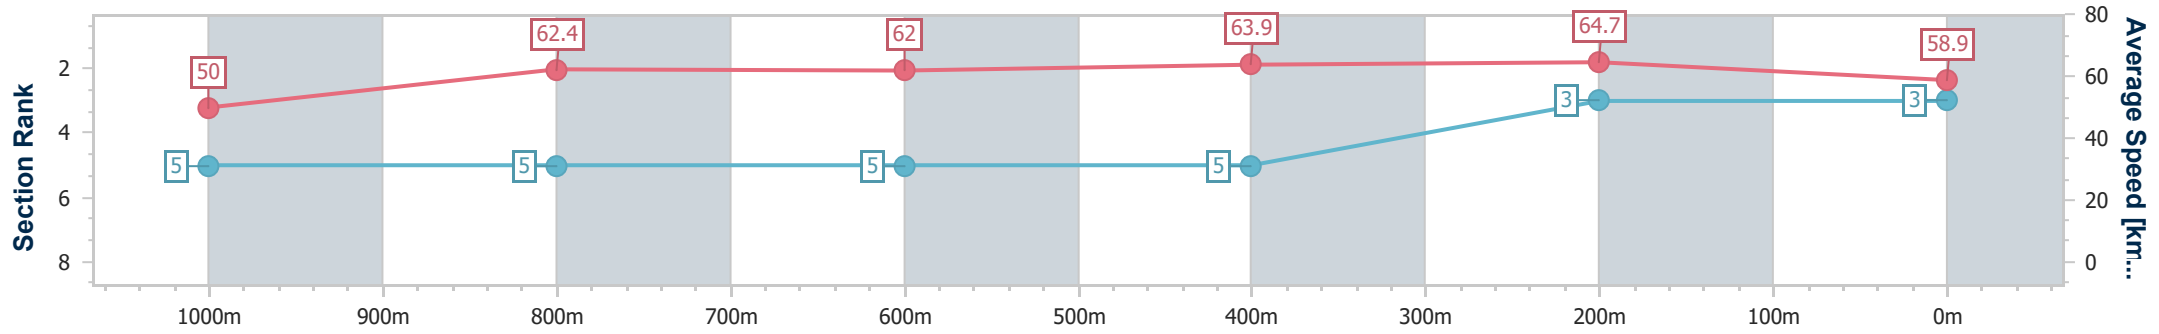

Horse/Jockey Name	Old School
Final Rank	3
Fastest Section Time (Section)	0:11.22 (400m)
Top Speed [km/h] (Section)	66.1 (600m)
Race State	Finished

Ipswich QLD Professional
Race 2: RAY WHITE IPSWICH Fillies & Mares BENCHMARK 65
Handicap - 1200m
29 November 2023 - 13:53
Track Rating: Heavy 10, Weather: Overcast, Rail Position: +8m
Entire

Section	Overall	1000m	800m	600m	400m	200m								
Section Times	1:12.23 [3] (0:14.42)	0:57.81 [5] (0:11.57)	0:46.24 [5] (0:11.57)	0:34.67 [5] (0:11.26)	0:23.41 [5] (0:11.22)	0:12.19 [3] (0:12.19)								
Average Speed [km/h]	50.0	62.4	62.0	63.9	64.7	58.9								
Top Speed [km/h]	65.2	65.2	63.9	66.1	65.6	65.3								
Avg. Dist. to Rail [m]	3.6	0.4	1.3	1.0	1.8	2.0								
Avg. Stride Freq. [Hz]	2.3	2.4	2.4	2.5	2.5	2.3								
Avg. Stride Length [m]	6.2	7.3	7.3	7.1	7.1	6.8								

- [ ] Ranking at each section and finish
- -.-.- No data available at this section
- NA No data available