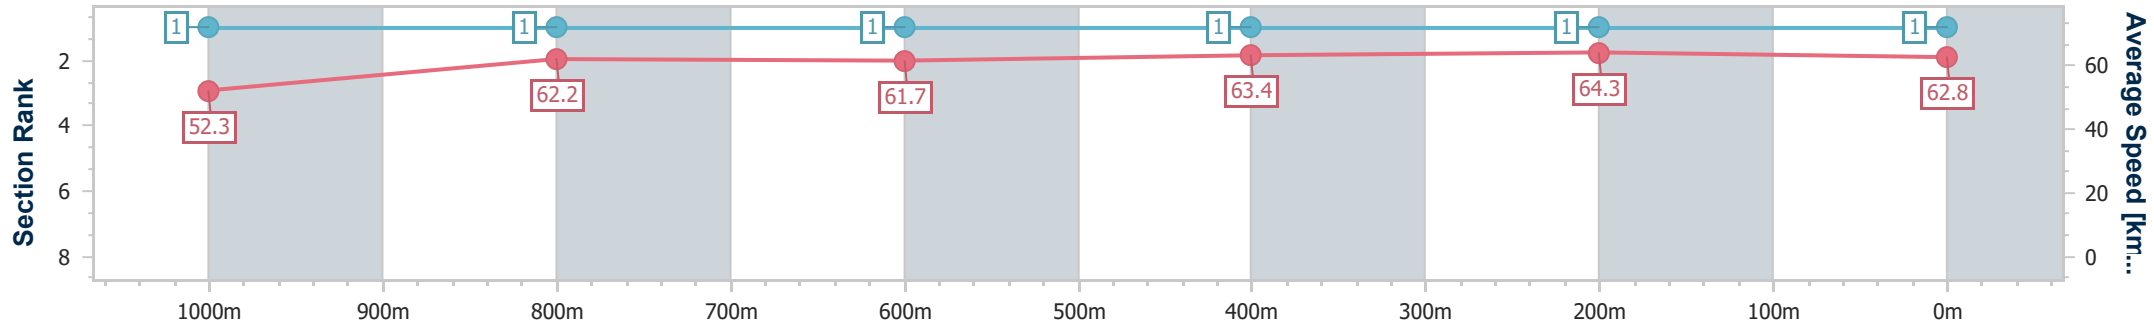

29 November 2023 - 13:53

Track Rating: Heavy 10, Weather: Overcast, Rail Position: +8m
 Entire

Section	Overall	1000m	800m	600m	400m	200m
Section Times	1:10.89 [1] (0:13.77)	0:57.12 [1] (0:11.58)	0:45.54 [1] (0:11.64)	0:33.90 [1] (0:11.30)	0:22.60 [1] (0:11.13)	0:11.47 [1] (0:11.47)
Average Speed [km/h]	52.3	62.2	61.7	63.4	64.3	62.8
Top Speed [km/h]	65.4	64.2	62.5	64.6	65.0	64.5
Avg. Dist. to Rail [m]	1.3	0.2	0.7	1.1	0.7	0.6
Avg. Stride Freq. [Hz]	2.4	2.5	2.4	2.5	2.5	2.5
Avg. Stride Length [m]	6.1	7.0	7.1	7.1	7.0	7.0