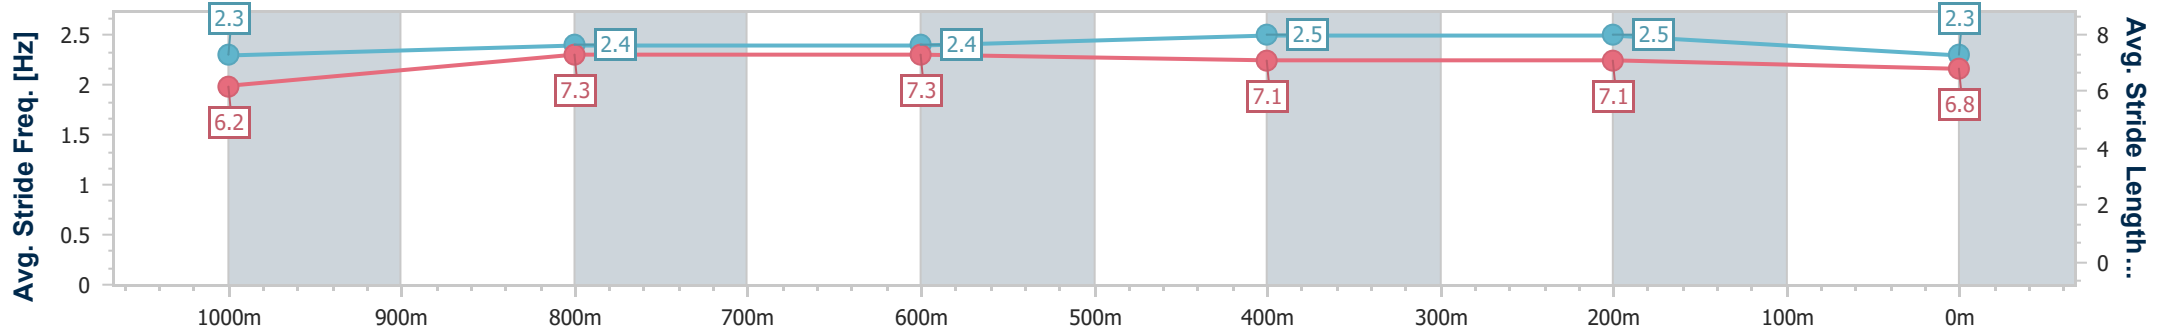

Horse/Jockey Name	Old School
Final Rank	3
Fastest Section Time (Section)	0:11.22 (400m)
Top Speed [km/h] (Section)	66.1 (600m)
Race State	Finished

Ipswich QLD Professional
Race 2: RAY WHITE IPSWICH Fillies & Mares BENCHMARK 65
Handicap - 1200m
29 November 2023 - 13:53
Track Rating: Heavy 10, Weather: Overcast, Rail Position: +8m
Entire

Section	Overall	1000m	800m	600m	400m	200m								
Section Times	1:12.23 [3] (0:14.42)	0:57.81 [5] (0:11.57)	0:46.24 [5] (0:11.57)	0:34.67 [5] (0:11.26)	0:23.41 [5] (0:11.22)	0:12.19 [3] (0:12.19)								
Average Speed [km/h]	50.0	62.4	62.0	63.9	64.7	58.9								
Top Speed [km/h]	65.2	65.2	63.9	66.1	65.6	65.3								
Avg. Dist. to Rail [m]	3.6	0.4	1.3	1.0	1.8	2.0								
Avg. Stride Freq. [Hz]	2.3	2.4	2.4	2.5	2.5	2.3								
Avg. Stride Length [m]	6.2	7.3	7.3	7.1	7.1	6.8								

- [ ] Ranking at each section and finish
- -.-.- No data available at this section
- NA No data available