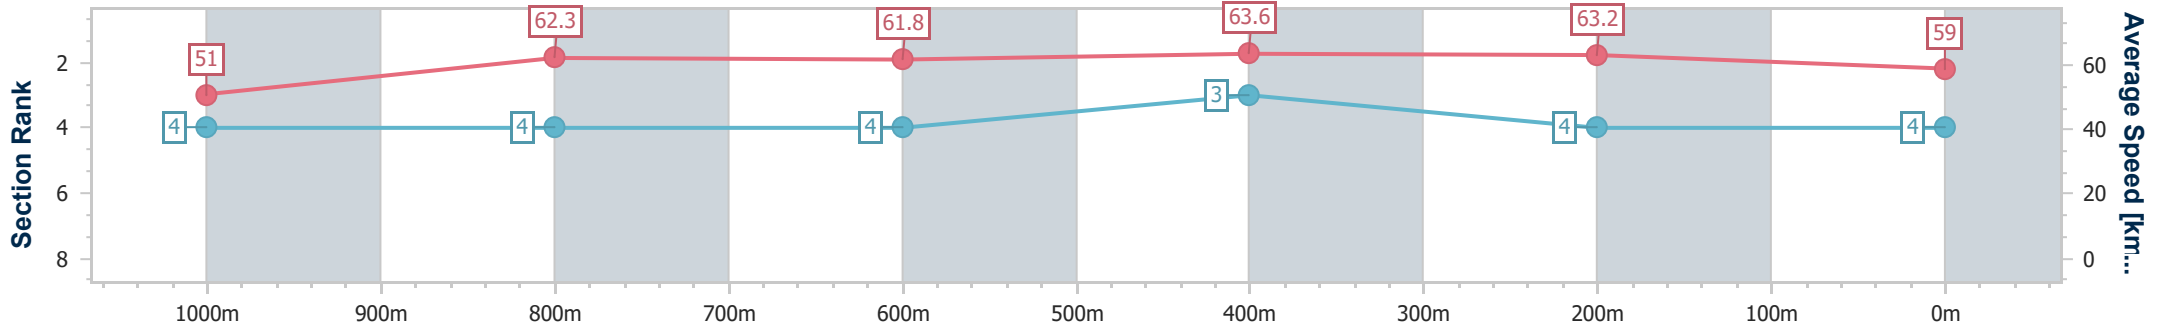

Horse/Jockey Name	Flying Shamus
Final Rank	4
Fastest Section Time (Section)	0:11.37 (600m)
Top Speed [km/h] (Section)	64.3 (Overall)
Race State	Finished

Ipswich QLD Professional
Race 2: RAY WHITE IPSWICH Fillies & Mares BENCHMARK 65
Handicap - 1200m
29 November 2023 - 13:53
Track Rating: Heavy 10, Weather: Overcast, Rail Position: +8m
Entire

Section	Overall	1000m	800m	600m	400m	200m
Section Times	1:12.35 [4] (0:14.15)	0:58.20 [4] (0:11.59)	0:46.61 [4] (0:11.63)	0:34.98 [4] (0:11.37)	0:23.61 [3] (0:11.40)	0:12.21 [4] (0:12.21)
Average Speed [km/h]	51.0	62.3	61.8	63.6	63.2	59.0
Top Speed [km/h]	64.3	64.2	63.2	64.1	64.1	62.1
Avg. Dist. to Rail [m]	4.7	1.1	0.3	0.5	0.6	0.6
Avg. Stride Freq. [Hz]	2.3	2.3	2.3	2.4	2.4	2.3
Avg. Stride Length [m]	6.2	7.4	7.3	7.4	7.2	7.0

- [ ] Ranking at each section and finish
- -.-.- No data available at this section
- NA No data available