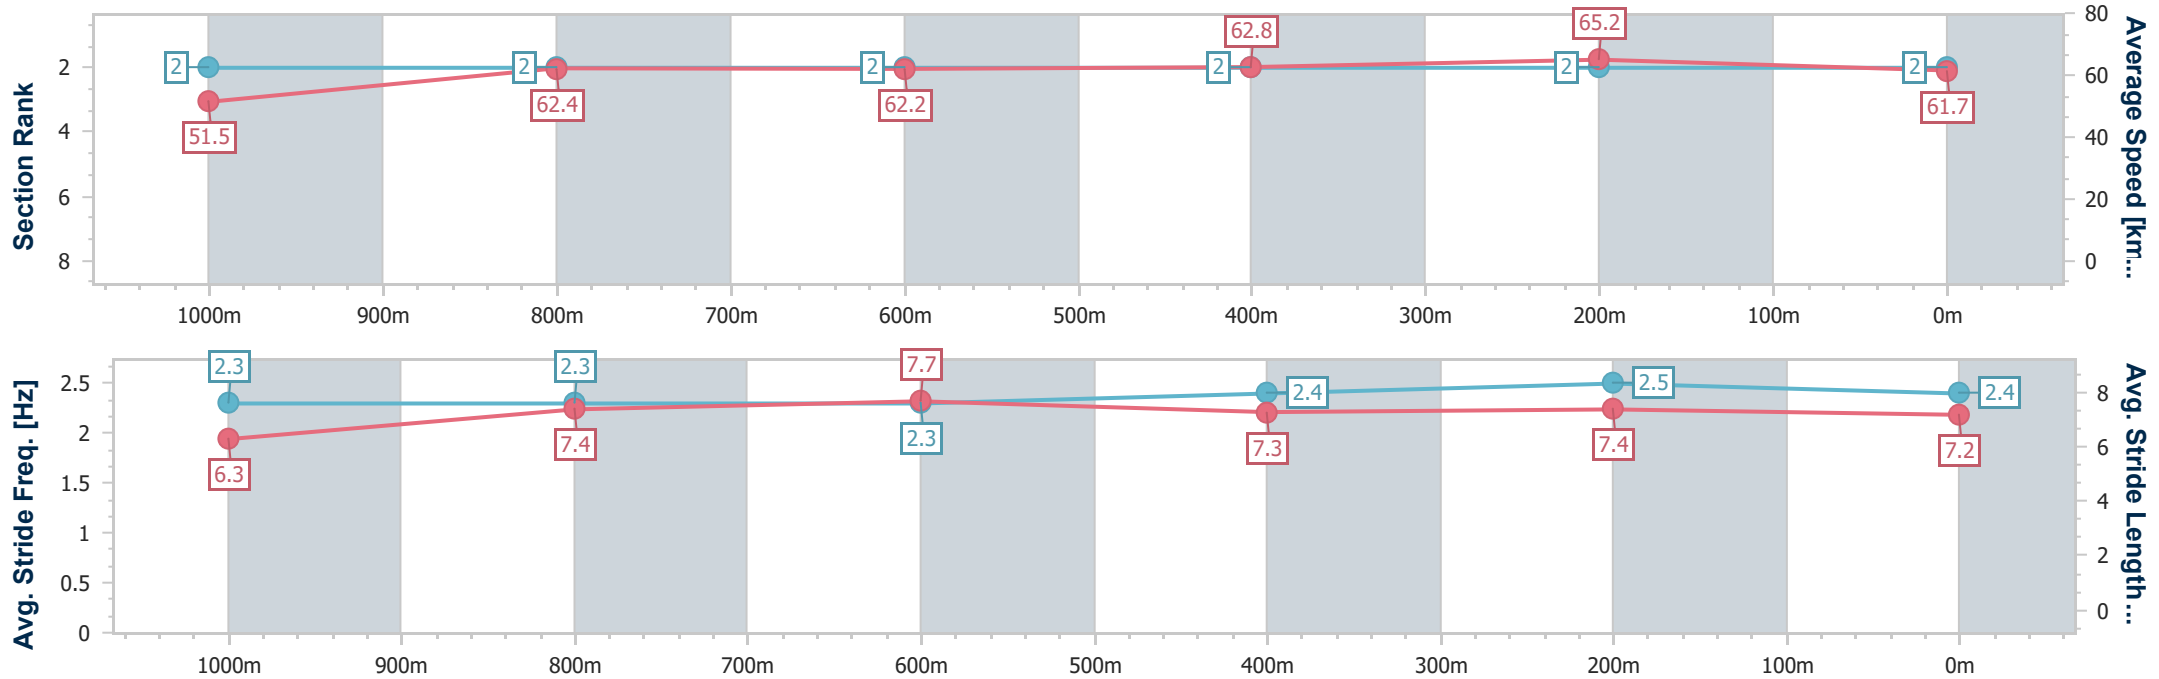

Horse/Jockey Name	Court Whispers
Final Rank	2
Fastest Section Time (Section)	0:11.04 (400m)
Top Speed [km/h] (Section)	65.9 (400m)
Race State	Finished

Ipswich QLD Professional
Race 2: RAY WHITE IPSWICH Fillies & Mares BENCHMARK 65
Handicap - 1200m
29 November 2023 - 13:53
Track Rating: Heavy 10, Weather: Overcast, Rail Position: +8m
Entire

Section	Overall	1000m	800m	600m	400m	200m								
Section Times	1:11.33 [2] (0:14.01)	0:57.32 [2] (0:11.54)	0:45.78 [2] (0:11.61)	0:34.17 [2] (0:11.43)	0:22.74 [2] (0:11.04)	0:11.70 [2] (0:11.70)								
Average Speed [km/h]	51.5	62.4	62.2	62.8	65.2	61.7								
Top Speed [km/h]	65.8	64.1	62.9	64.9	65.9	64.6								
Avg. Dist. to Rail [m]	3.9	1.0	0.2	0.4	0.2	0.6								
Avg. Stride Freq. [Hz]	2.3	2.3	2.3	2.4	2.5	2.4								
Avg. Stride Length [m]	6.3	7.4	7.7	7.3	7.4	7.2								

- [ ] Ranking at each section and finish
- -.-.- No data available at this section
- NA No data available