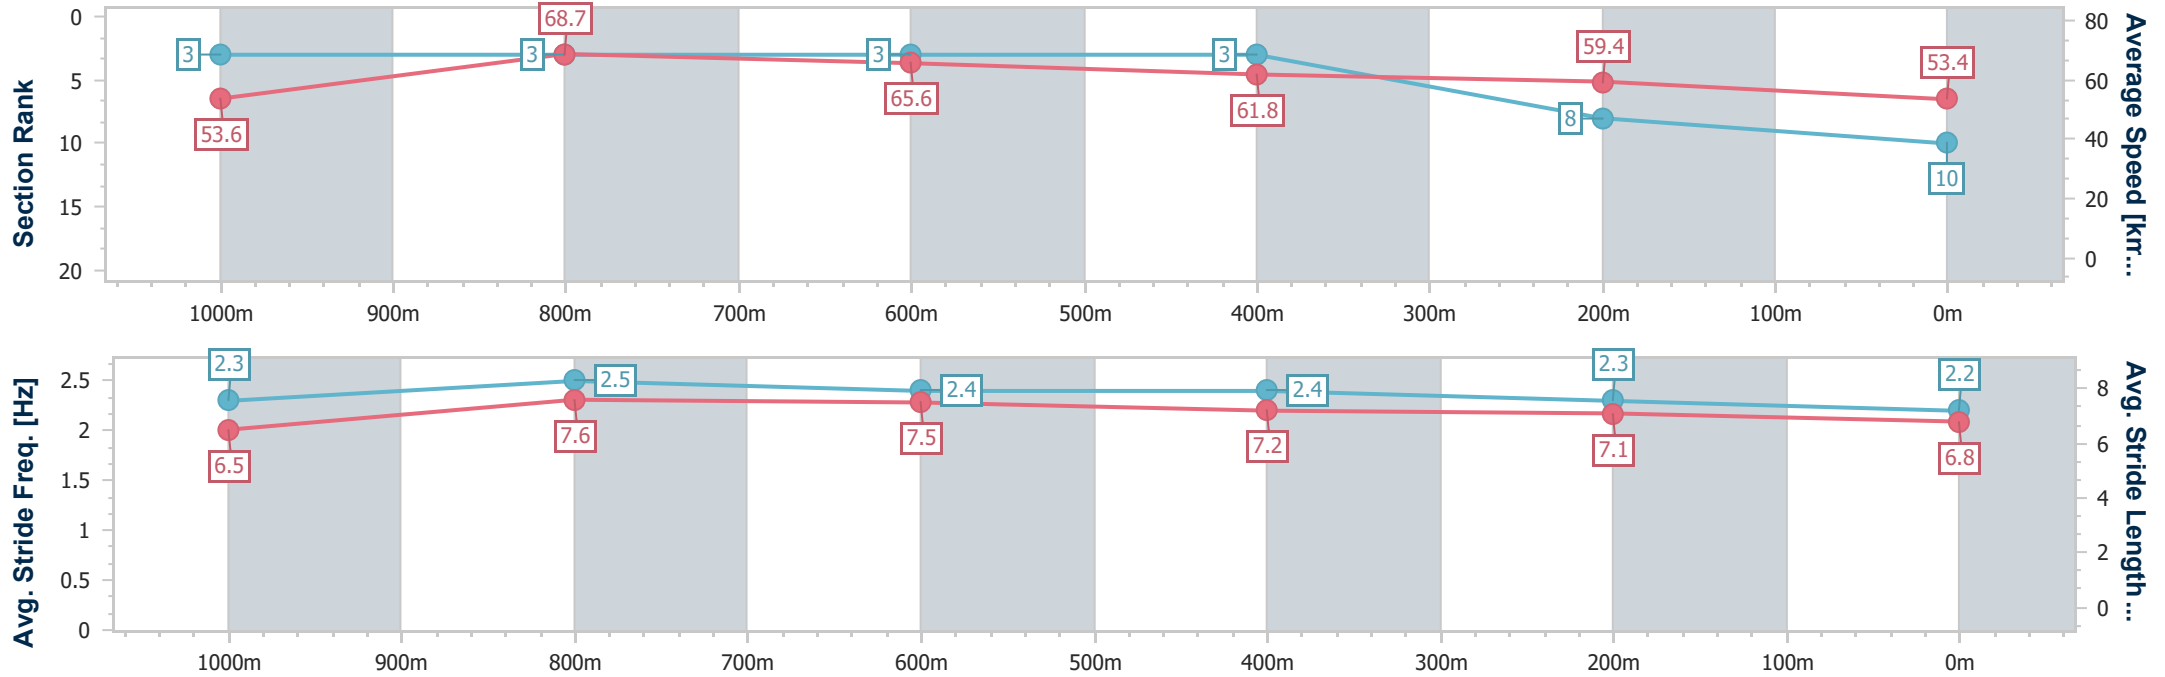

Horse/Jockey Name	Kudu
Final Rank	10
Fastest Section Time (Section)	0:10.67 (1000m)
Top Speed [km/h] (Section)	70.0 (1000m)
Race State	Finished

Sunshine Coast QLD Professional
Race 5: INTEGRALE HOMES SUMMER PROVINCIAL SPRINT
SERIES - HEAT - BENCHMARK 75 Handicap - 1200m

24 November 2023 - 20:10

Track Rating: Soft 6, Weather: Overcast, Rail Position: +2m Entire

Section	Overall	1000m	800m	600m	400m	200m
Section Times	1:12.68 [10] (0:13.45)	0:59.23 [3] (0:10.67)	0:48.56 [3] (0:11.22)	0:37.34 [3] (0:11.71)	0:25.63 [3] (0:12.11)	0:13.52 [8] (0:13.52)
Average Speed [km/h]	53.6	68.7	65.6	61.8	59.4	53.4
Top Speed [km/h]	68.6	70.0	67.2	63.6	61.5	56.4
Avg. Dist. to Rail [m]	8.8	6.0	3.7	1.1	4.1	5.1
Avg. Stride Freq. [Hz]	2.3	2.5	2.4	2.4	2.3	2.2
Avg. Stride Length [m]	6.5	7.6	7.5	7.2	7.1	6.8

- [ ] Ranking at each section and finish
- -.-.- No data available at this section
- NA No data available