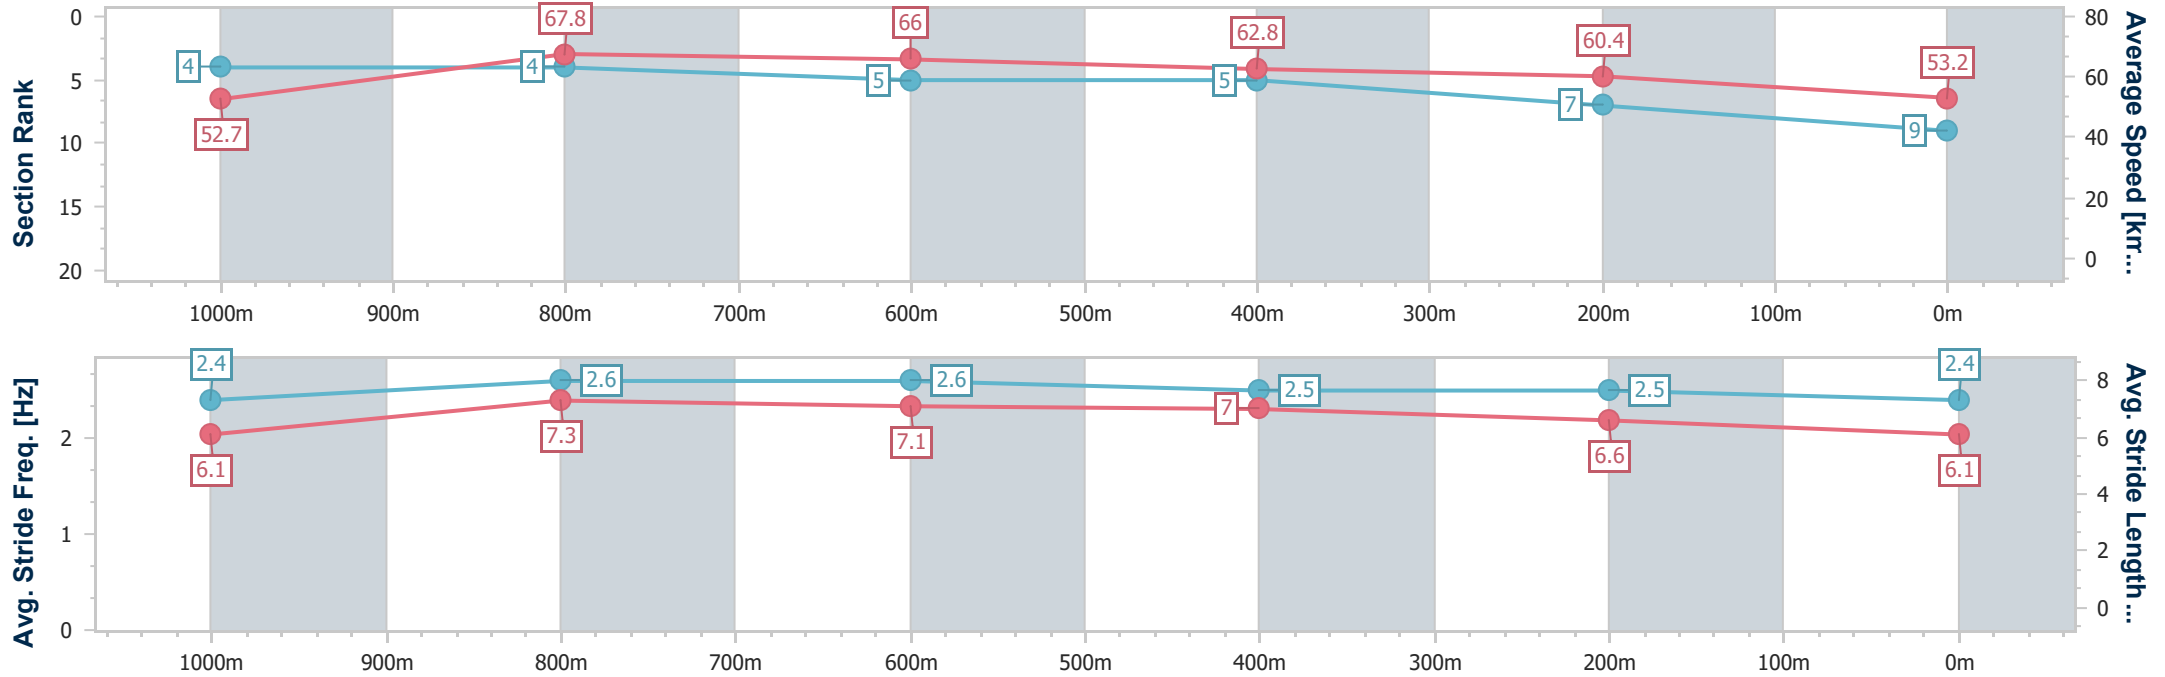

Horse/Jockey Name	Dare To Share
Final Rank	9
Fastest Section Time (Section)	0:10.70 (1000m)
Top Speed [km/h] (Section)	68.8 (1000m)
Race State	Finished

Sunshine Coast QLD Professional
Race 5: INTEGRALE HOMES SUMMER PROVINCIAL SPRINT
SERIES - HEAT - BENCHMARK 75 Handicap - 1200m

24 November 2023 - 20:10

Track Rating: Soft 6, Weather: Overcast, Rail Position: +2m Entire

Section	Overall	1000m	800m	600m	400m	200m
Section Times	1:12.62 [9] (0:13.66)	0:58.96 [4] (0:10.70)	0:48.26 [4] (0:11.22)	0:37.04 [5] (0:11.60)	0:25.44 [5] (0:11.89)	0:13.55 [7] (0:13.55)
Average Speed [km/h]	52.7	67.8	66.0	62.8	60.4	53.2
Top Speed [km/h]	67.0	68.8	67.3	63.3	62.6	57.2
Avg. Dist. to Rail [m]	3.9	3.4	4.3	2.1	0.9	1.2
Avg. Stride Freq. [Hz]	2.4	2.6	2.6	2.5	2.5	2.4
Avg. Stride Length [m]	6.1	7.3	7.1	7.0	6.6	6.1

- [ ] Ranking at each section and finish
- -.-.- No data available at this section
- NA No data available