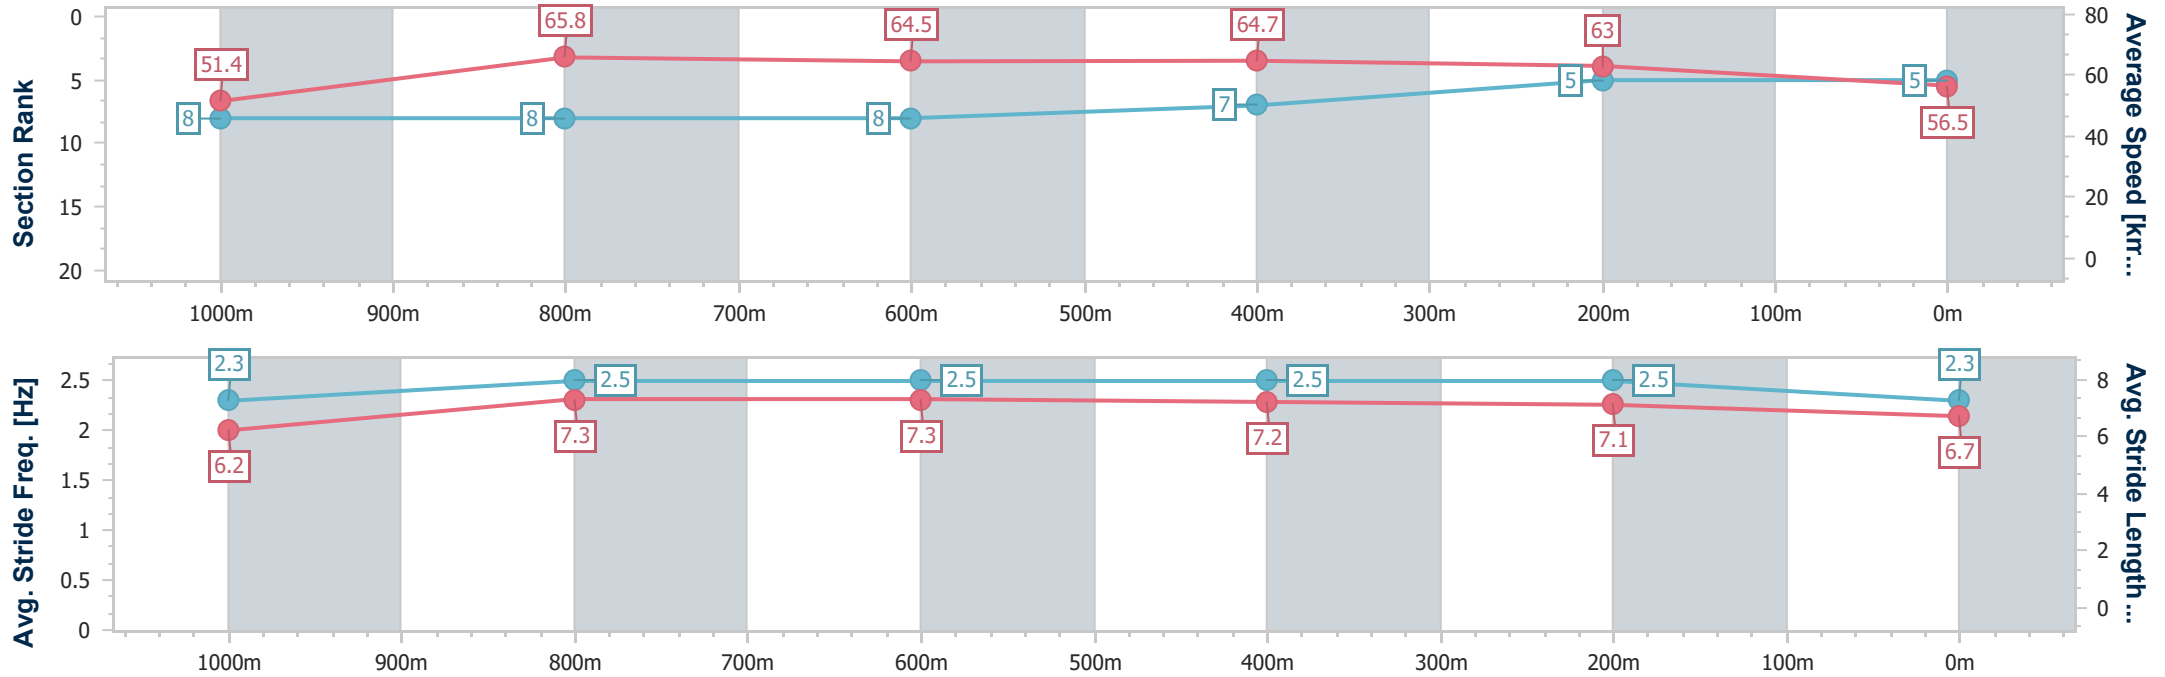

Horse/Jockey Name	Jimmy's Dream
Final Rank	5
Fastest Section Time (Section)	0:10.99 (1000m)
Top Speed [km/h] (Section)	67.8 (1000m)
Race State	Finished

Sunshine Coast QLD Professional
Race 5: INTEGRALE HOMES SUMMER PROVINCIAL SPRINT
SERIES - HEAT - BENCHMARK 75 Handicap - 1200m

24 November 2023 - 20:10

Track Rating: Soft 6, Weather: Overcast, Rail Position: +2m Entire

Section	Overall	1000m	800m	600m	400m	200m
Section Times	1:11.58 [5] (0:14.07)	0:57.51 [8] (0:10.99)	0:46.52 [8] (0:11.23)	0:35.29 [8] (0:11.11)	0:24.18 [7] (0:11.47)	0:12.71 [5] (0:12.71)
Average Speed [km/h]	51.4	65.8	64.5	64.7	63.0	56.5
Top Speed [km/h]	64.8	67.8	65.5	65.5	65.2	60.9
Avg. Dist. to Rail [m]	6.1	3.2	0.8	0.5	2.8	4.9
Avg. Stride Freq. [Hz]	2.3	2.5	2.5	2.5	2.5	2.3
Avg. Stride Length [m]	6.2	7.3	7.3	7.2	7.1	6.7

- [ ] Ranking at each section and finish
- -.-.- No data available at this section
- NA No data available