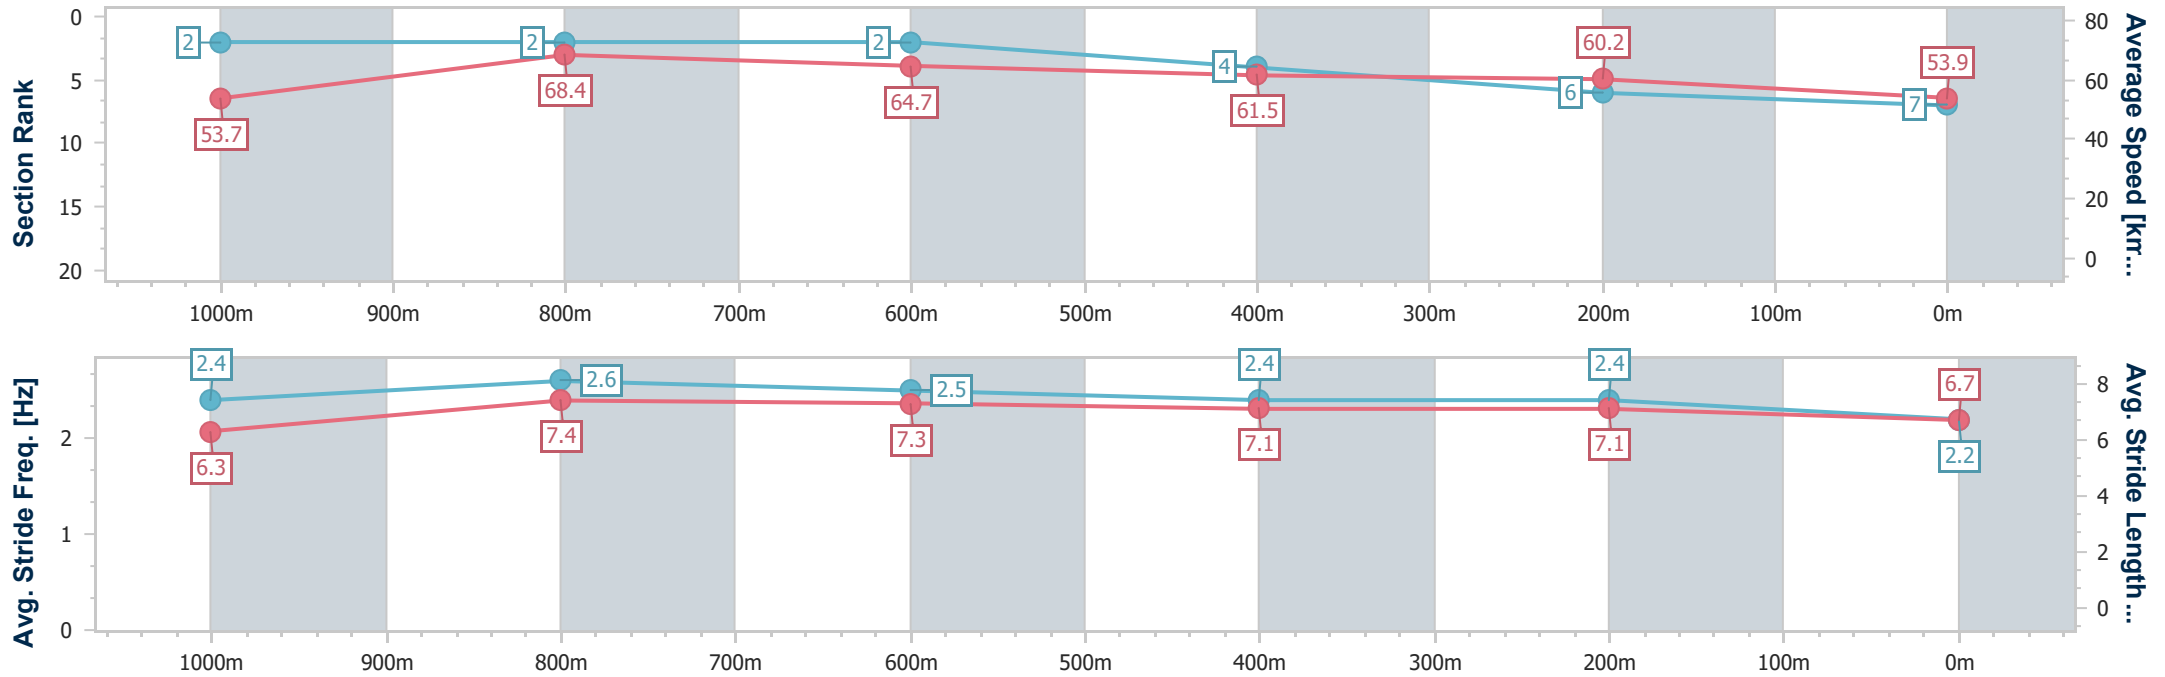

Horse/Jockey Name	Ovidius
Final Rank	7
Fastest Section Time (Section)	0:10.62 (1000m)
Top Speed [km/h] (Section)	69.6 (1000m)
Race State	Finished

Sunshine Coast QLD Professional
Race 5: INTEGRALE HOMES SUMMER PROVINCIAL SPRINT
SERIES - HEAT - BENCHMARK 75 Handicap - 1200m

24 November 2023 - 20:10

Track Rating: Soft 6, Weather: Overcast, Rail Position: +2m Entire

Section	Overall	1000m	800m	600m	400m	200m
Section Times	1:12.42 [7] (0:13.41)	0:59.01 [2] (0:10.62)	0:48.39 [2] (0:11.29)	0:37.10 [2] (0:11.74)	0:25.36 [4] (0:11.95)	0:13.41 [6] (0:13.41)
Average Speed [km/h]	53.7	68.4	64.7	61.5	60.2	53.9
Top Speed [km/h]	68.1	69.6	66.8	62.3	62.5	57.9
Avg. Dist. to Rail [m]	5.5	2.8	2.1	1.1	3.2	4.7
Avg. Stride Freq. [Hz]	2.4	2.6	2.5	2.4	2.4	2.2
Avg. Stride Length [m]	6.3	7.4	7.3	7.1	7.1	6.7

- [ ] Ranking at each section and finish
- -.-.- No data available at this section
- NA No data available