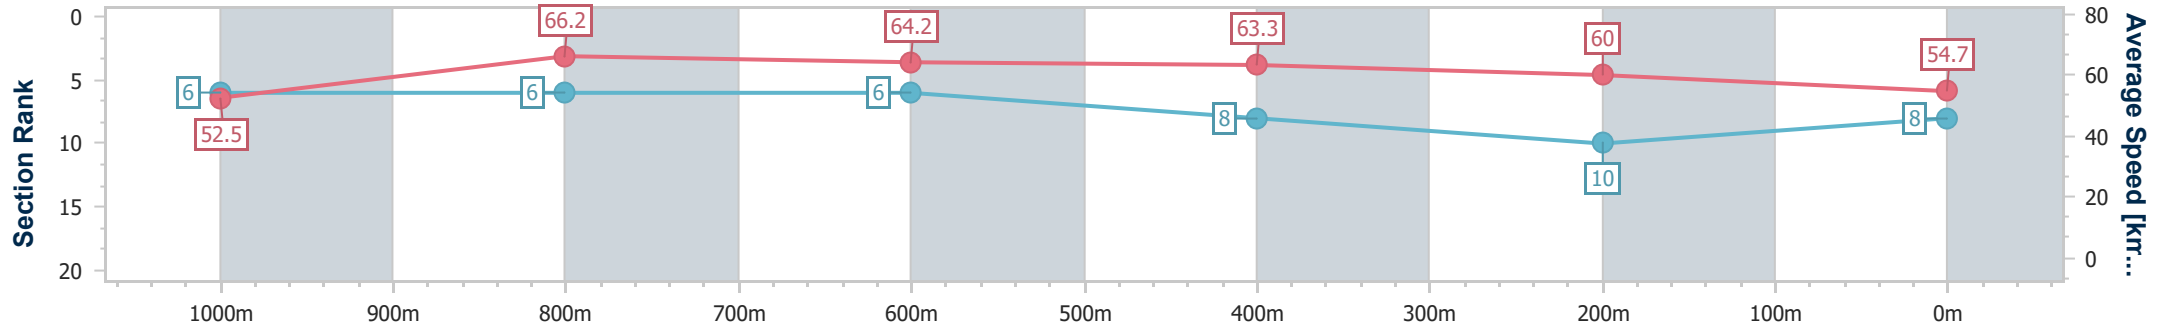

Horse/Jockey Name	Hard Landing
Final Rank	8
Fastest Section Time (Section)	0:10.99 (1000m)
Top Speed [km/h] (Section)	68.1 (1000m)
Race State	Finished

Sunshine Coast QLD Professional
Race 5: INTEGRALE HOMES SUMMER PROVINCIAL SPRINT
SERIES - HEAT - BENCHMARK 75 Handicap - 1200m

24 November 2023 - 20:10

Track Rating: Soft 6, Weather: Overcast, Rail Position: +2m Entire

Section	Overall	1000m	800m	600m	400m	200m
Section Times	1:12.62 [8] (0:13.70)	0:58.92 [6] (0:10.99)	0:47.93 [6] (0:11.35)	0:36.58 [6] (0:11.37)	0:25.21 [8] (0:12.04)	0:13.17 [10] (0:13.17)
Average Speed [km/h]	52.5	66.2	64.2	63.3	60.0	54.7
Top Speed [km/h]	67.1	68.1	66.2	65.0	62.7	57.3
Avg. Dist. to Rail [m]	8.0	4.2	2.0	0.7	3.0	1.8
Avg. Stride Freq. [Hz]	2.3	2.4	2.3	2.4	2.3	2.2
Avg. Stride Length [m]	6.3	7.8	7.7	7.4	7.1	6.8

- [ ] Ranking at each section and finish
- -.-.- No data available at this section
- NA No data available