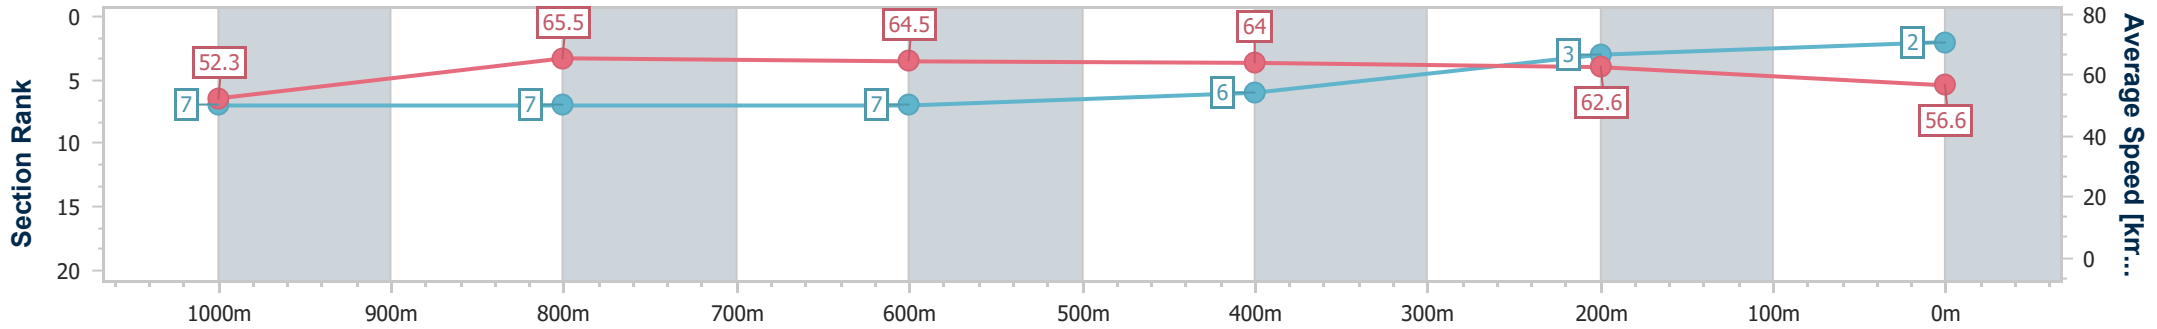

Horse/Jockey Name	Your Too Good
Final Rank	2
Fastest Section Time (Section)	0:11.02 (1000m)
Top Speed [km/h] (Section)	67.6 (1000m)
Race State	Finished

Sunshine Coast QLD Professional
Race 5: INTEGRALE HOMES SUMMER PROVINCIAL SPRINT
SERIES - HEAT - BENCHMARK 75 Handicap - 1200m

24 November 2023 - 20:10

Track Rating: Soft 6, Weather: Overcast, Rail Position: +2m Entire

Section	Overall	1000m	800m	600m	400m	200m
Section Times	1:11.48 [2] (0:13.82)	0:57.66 [7] (0:11.02)	0:46.64 [7] (0:11.28)	0:35.36 [7] (0:11.13)	0:24.23 [6] (0:11.53)	0:12.70 [3] (0:12.70)
Average Speed [km/h]	52.3	65.5	64.5	64.0	62.6	56.6
Top Speed [km/h]	66.1	67.6	65.4	65.1	64.5	61.3
Avg. Dist. to Rail [m]	5.7	2.5	1.4	1.2	0.7	1.3
Avg. Stride Freq. [Hz]	2.4	2.5	2.4	2.5	2.5	2.4
Avg. Stride Length [m]	6.1	7.3	7.3	7.2	7.0	6.7

- [ ] Ranking at each section and finish
- -.-.- No data available at this section
- NA No data available