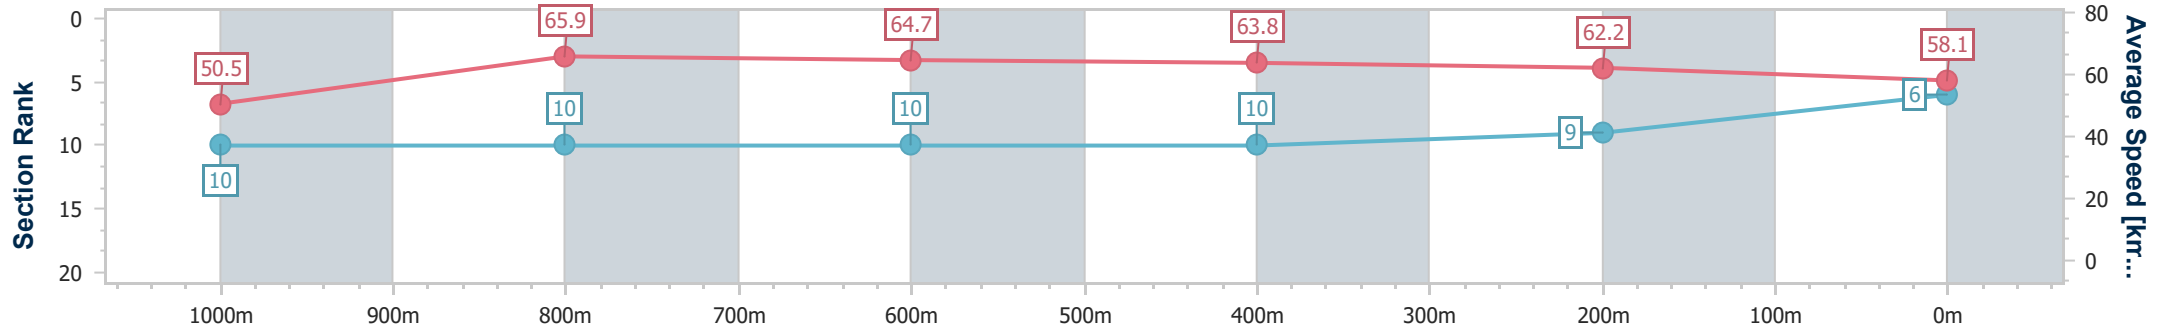

Horse/Jockey Name	Bundyandcoke
Final Rank	6
Fastest Section Time (Section)	0:11.01 (1000m)
Top Speed [km/h] (Section)	66.8 (1000m)
Race State	Finished

Sunshine Coast QLD Professional
Race 5: INTEGRALE HOMES SUMMER PROVINCIAL SPRINT
SERIES - HEAT - BENCHMARK 75 Handicap - 1200m

24 November 2023 - 20:10

Track Rating: Soft 6, Weather: Overcast, Rail Position: +2m Entire

Section	Overall	1000m	800m	600m	400m	200m
Section Times	1:11.83 [6] (0:14.25)	0:57.58 [10] (0:11.01)	0:46.57 [10] (0:11.24)	0:35.33 [10] (0:11.33)	0:24.00 [10] (0:11.57)	0:12.43 [9] (0:12.43)
Average Speed [km/h]	50.5	65.9	64.7	63.8	62.2	58.1
Top Speed [km/h]	65.7	66.8	65.5	64.8	64.0	61.3
Avg. Dist. to Rail [m]	7.5	4.2	1.6	0.4	4.6	7.0
Avg. Stride Freq. [Hz]	2.4	2.5	2.5	2.4	2.4	2.3
Avg. Stride Length [m]	5.9	7.3	7.2	7.2	7.2	6.9

- [ ] Ranking at each section and finish
- -.-.- No data available at this section
- NA No data available