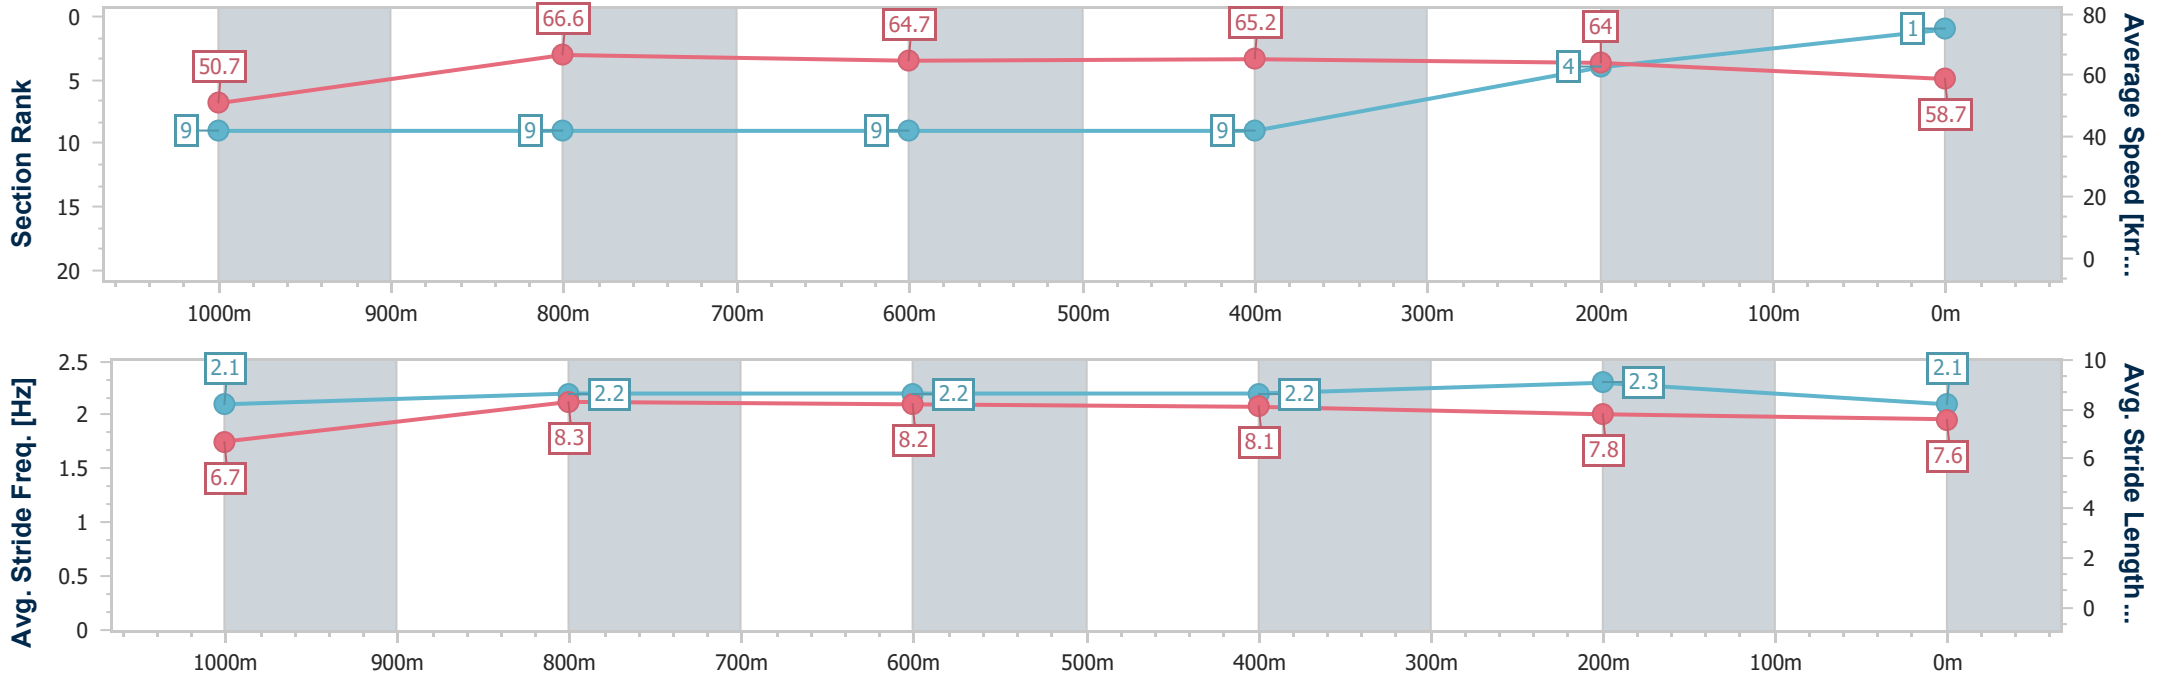

24 November 2023 - 20:10

Track Rating: Soft 6, Weather: Overcast, Rail Position: +2m Entire

Section	Overall	1000m	800m	600m	400m	200m
Section Times	1:11.11 [1] (0:14.22)	0:56.89 [9] (0:10.88)	0:46.01 [9] (0:11.31)	0:34.70 [9] (0:11.21)	0:23.49 [9] (0:11.23)	0:12.26 [4] (0:12.26)
Average Speed [km/h]	50.7	66.6	64.7	65.2	64.0	58.7
Top Speed [km/h]	67.1	67.5	66.1	65.4	65.4	62.6
Avg. Dist. to Rail [m]	6.4	4.1	2.8	1.9	6.1	6.3
Avg. Stride Freq. [Hz]	2.1	2.2	2.2	2.2	2.3	2.1
Avg. Stride Length [m]	6.7	8.3	8.2	8.1	7.8	7.6