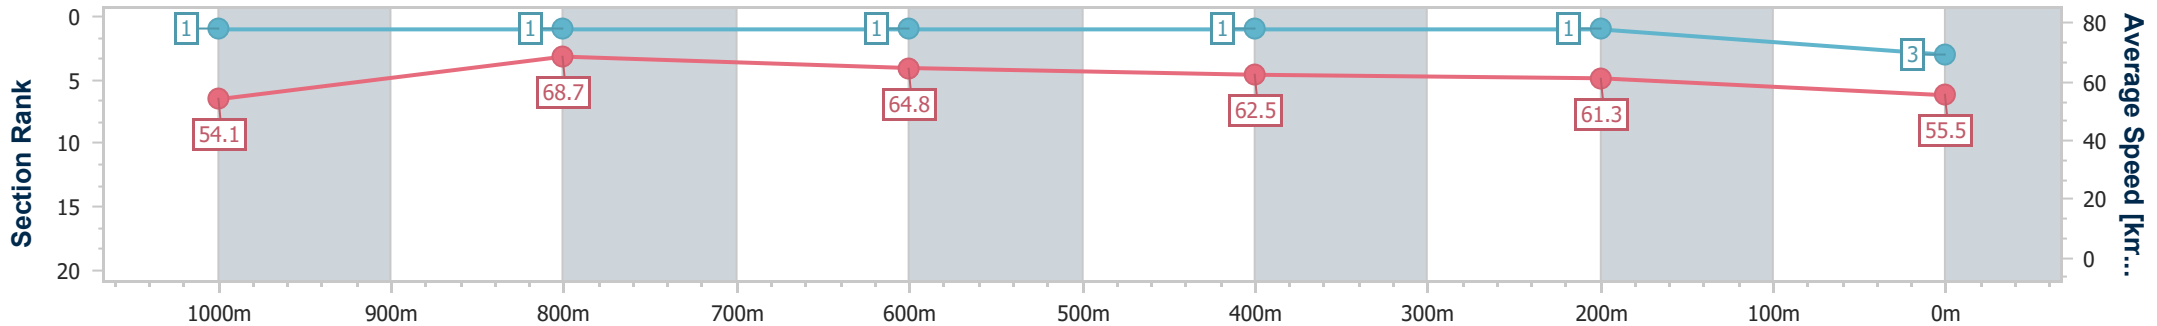

Horse/Jockey Name	Beaux Rumble
Final Rank	3
Fastest Section Time (Section)	0:10.57 (1000m)
Top Speed [km/h] (Section)	70.1 (1000m)
Race State	Finished

Sunshine Coast QLD Professional
Race 5: INTEGRALE HOMES SUMMER PROVINCIAL SPRINT
SERIES - HEAT - BENCHMARK 75 Handicap - 1200m

24 November 2023 - 20:10

Track Rating: Soft 6, Weather: Overcast, Rail Position: +2m Entire

Section	Overall	1000m	800m	600m	400m	200m
Section Times	1:11.49 [3] (0:13.30)	0:58.19 [1] (0:10.57)	0:47.62 [1] (0:11.24)	0:36.38 [1] (0:11.64)	0:24.74 [1] (0:11.75)	0:12.99 [1] (0:12.99)
Average Speed [km/h]	54.1	68.7	64.8	62.5	61.3	55.5
Top Speed [km/h]	68.7	70.1	66.7	63.8	63.3	58.6
Avg. Dist. to Rail [m]	4.4	2.6	2.5	1.4	3.9	4.4
Avg. Stride Freq. [Hz]	2.3	2.5	2.5	2.4	2.4	2.3
Avg. Stride Length [m]	6.5	7.5	7.3	7.2	7.2	6.8

- [ ] Ranking at each section and finish
- -.-.- No data available at this section
- NA No data available