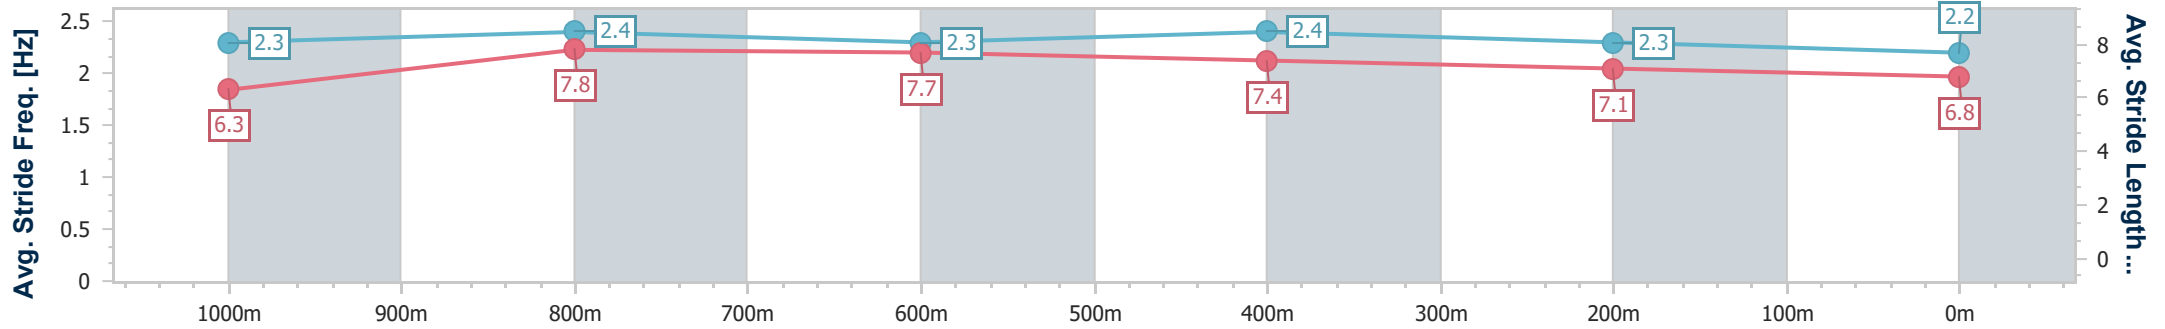

Horse/Jockey Name	Hard Landing
Final Rank	8
Fastest Section Time (Section)	0:10.99 (1000m)
Top Speed [km/h] (Section)	68.1 (1000m)
Race State	Finished

Sunshine Coast QLD Professional
Race 5: INTEGRALE HOMES SUMMER PROVINCIAL SPRINT
SERIES - HEAT - BENCHMARK 75 Handicap - 1200m

24 November 2023 - 20:10

Track Rating: Soft 6, Weather: Overcast, Rail Position: +2m Entire

Section	Overall	1000m	800m	600m	400m	200m
Section Times	1:12.62 [8] (0:13.70)	0:58.92 [6] (0:10.99)	0:47.93 [6] (0:11.35)	0:36.58 [6] (0:11.37)	0:25.21 [8] (0:12.04)	0:13.17 [10] (0:13.17)
Average Speed [km/h]	52.5	66.2	64.2	63.3	60.0	54.7
Top Speed [km/h]	67.1	68.1	66.2	65.0	62.7	57.3
Avg. Dist. to Rail [m]	8.0	4.2	2.0	0.7	3.0	1.8
Avg. Stride Freq. [Hz]	2.3	2.4	2.3	2.4	2.3	2.2
Avg. Stride Length [m]	6.3	7.8	7.7	7.4	7.1	6.8

- [ ] Ranking at each section and finish
- -.-.- No data available at this section
- NA No data available