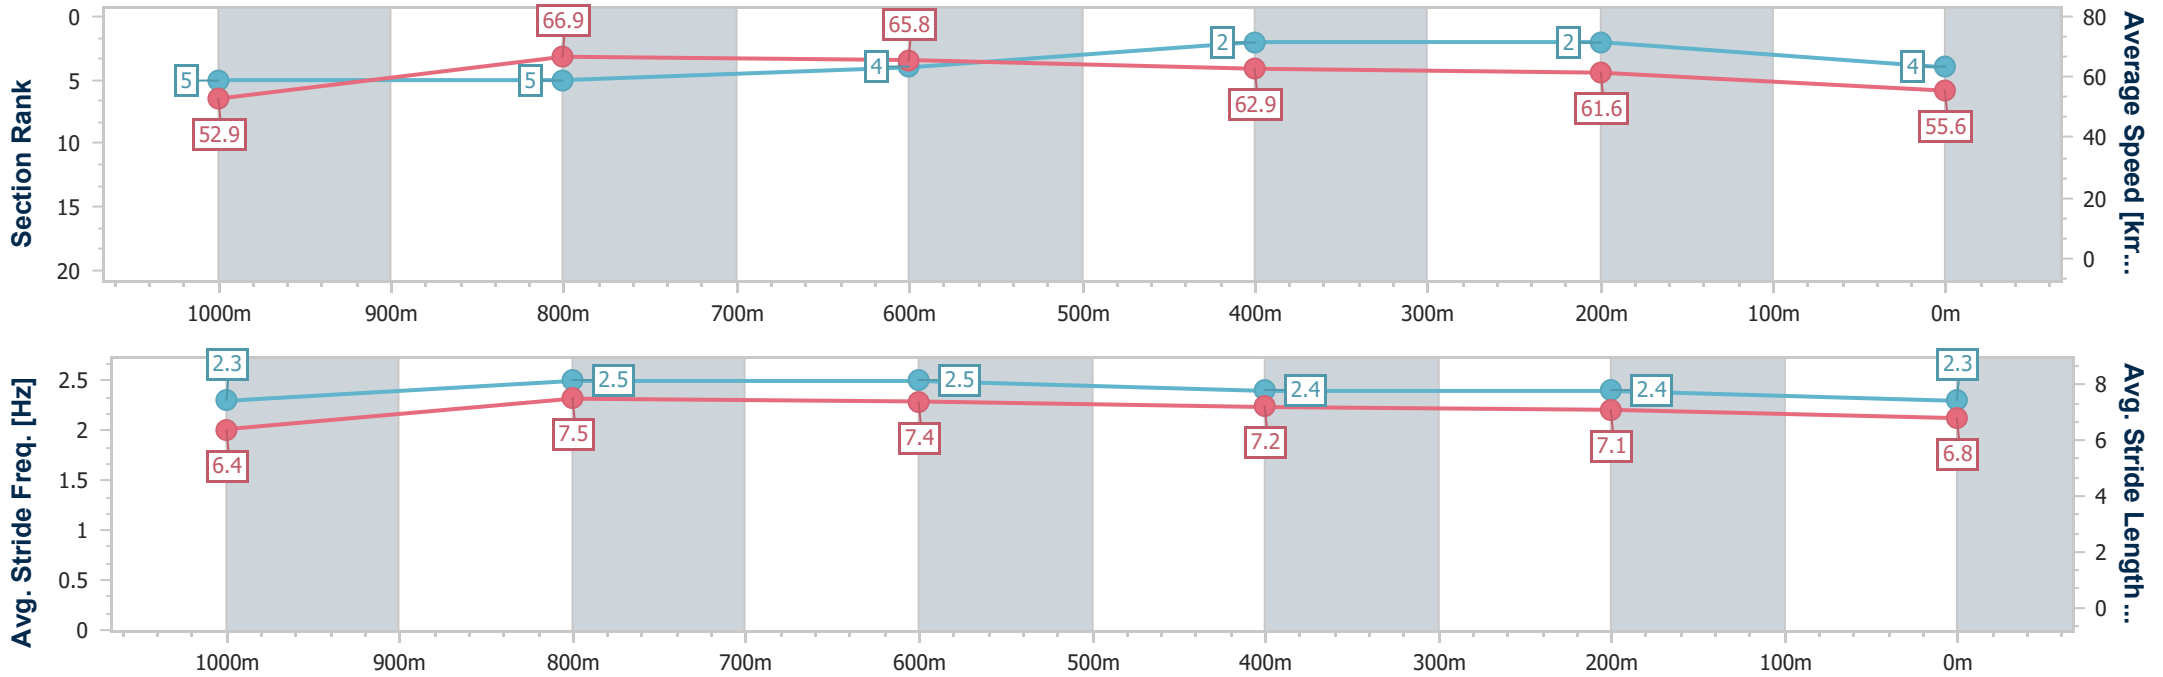

Horse/Jockey Name	Stick To Your Guns
Final Rank	4
Fastest Section Time (Section)	0:10.82 (1000m)
Top Speed [km/h] (Section)	68.4 (Overall)
Race State	Finished

Sunshine Coast QLD Professional
Race 5: INTEGRALE HOMES SUMMER PROVINCIAL SPRINT
SERIES - HEAT - BENCHMARK 75 Handicap - 1200m

24 November 2023 - 20:10

Track Rating: Soft 6, Weather: Overcast, Rail Position: +2m Entire

Section	Overall	1000m	800m	600m	400m	200m
Section Times	1:11.55 [4] (0:13.67)	0:57.88 [5] (0:10.82)	0:47.06 [5] (0:11.00)	0:36.06 [4] (0:11.41)	0:24.65 [2] (0:11.70)	0:12.95 [2] (0:12.95)
Average Speed [km/h]	52.9	66.9	65.8	62.9	61.6	55.6
Top Speed [km/h]	68.4	68.2	66.8	63.9	63.1	59.7
Avg. Dist. to Rail [m]	2.7	2.8	1.0	0.4	1.9	3.3
Avg. Stride Freq. [Hz]	2.3	2.5	2.5	2.4	2.4	2.3
Avg. Stride Length [m]	6.4	7.5	7.4	7.2	7.1	6.8

- [ ] Ranking at each section and finish
- -.-.- No data available at this section
- NA No data available