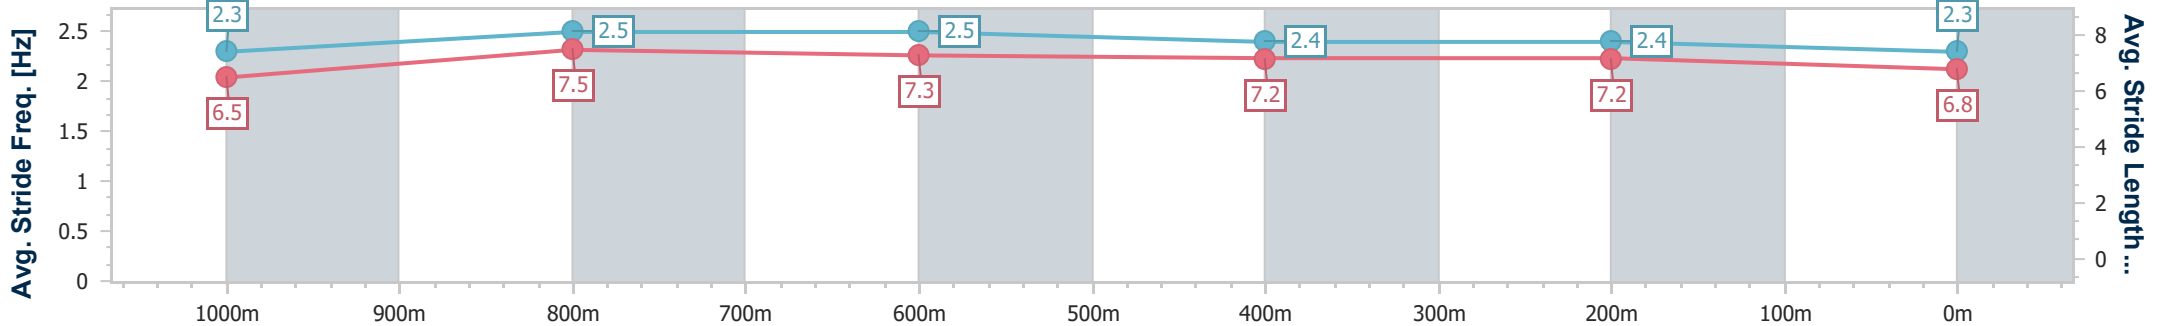

Horse/Jockey Name	Beaux Rumble
Final Rank	3
Fastest Section Time (Section)	0:10.57 (1000m)
Top Speed [km/h] (Section)	70.1 (1000m)
Race State	Finished

Sunshine Coast QLD Professional
Race 5: INTEGRALE HOMES SUMMER PROVINCIAL SPRINT
SERIES - HEAT - BENCHMARK 75 Handicap - 1200m

24 November 2023 - 20:10

Track Rating: Soft 6, Weather: Overcast, Rail Position: +2m Entire

Section	Overall	1000m	800m	600m	400m	200m
Section Times	1:11.49 [3] (0:13.30)	0:58.19 [1] (0:10.57)	0:47.62 [1] (0:11.24)	0:36.38 [1] (0:11.64)	0:24.74 [1] (0:11.75)	0:12.99 [1] (0:12.99)
Average Speed [km/h]	54.1	68.7	64.8	62.5	61.3	55.5
Top Speed [km/h]	68.7	70.1	66.7	63.8	63.3	58.6
Avg. Dist. to Rail [m]	4.4	2.6	2.5	1.4	3.9	4.4
Avg. Stride Freq. [Hz]	2.3	2.5	2.5	2.4	2.4	2.3
Avg. Stride Length [m]	6.5	7.5	7.3	7.2	7.2	6.8

- [ ] Ranking at each section and finish
- -.-.- No data available at this section
- NA No data available