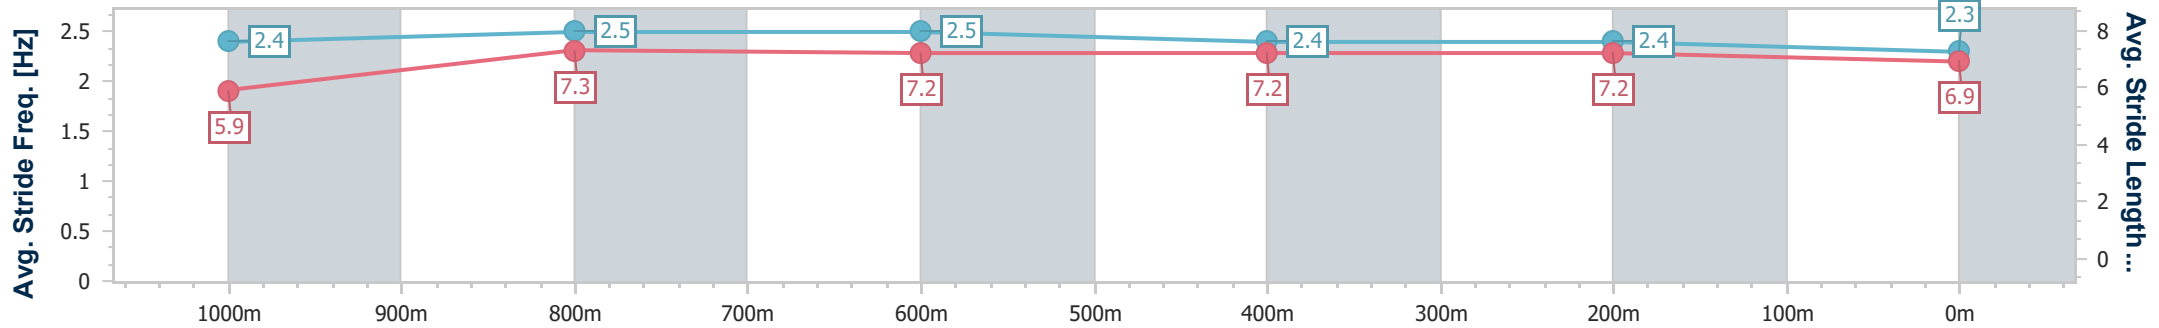

Horse/Jockey Name	Bundyandcoke
Final Rank	6
Fastest Section Time (Section)	0:11.01 (1000m)
Top Speed [km/h] (Section)	66.8 (1000m)
Race State	Finished

Sunshine Coast QLD Professional
Race 5: INTEGRALE HOMES SUMMER PROVINCIAL SPRINT
SERIES - HEAT - BENCHMARK 75 Handicap - 1200m

24 November 2023 - 20:10

Track Rating: Soft 6, Weather: Overcast, Rail Position: +2m Entire

Section	Overall	1000m	800m	600m	400m	200m
Section Times	1:11.83 [6] (0:14.25)	0:57.58 [10] (0:11.01)	0:46.57 [10] (0:11.24)	0:35.33 [10] (0:11.33)	0:24.00 [10] (0:11.57)	0:12.43 [9] (0:12.43)
Average Speed [km/h]	50.5	65.9	64.7	63.8	62.2	58.1
Top Speed [km/h]	65.7	66.8	65.5	64.8	64.0	61.3
Avg. Dist. to Rail [m]	7.5	4.2	1.6	0.4	4.6	7.0
Avg. Stride Freq. [Hz]	2.4	2.5	2.5	2.4	2.4	2.3
Avg. Stride Length [m]	5.9	7.3	7.2	7.2	7.2	6.9

- [ ] Ranking at each section and finish
- -.-.- No data available at this section
- NA No data available