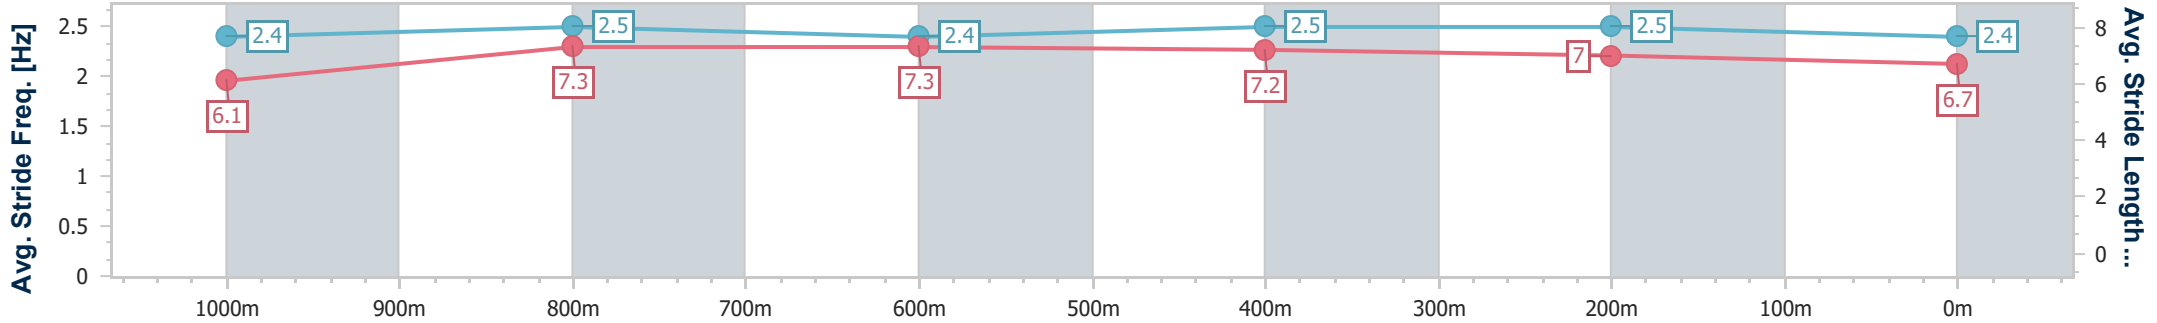

Horse/Jockey Name	Your Too Good
Final Rank	2
Fastest Section Time (Section)	0:11.02 (1000m)
Top Speed [km/h] (Section)	67.6 (1000m)
Race State	Finished

Sunshine Coast QLD Professional
Race 5: INTEGRALE HOMES SUMMER PROVINCIAL SPRINT
SERIES - HEAT - BENCHMARK 75 Handicap - 1200m

24 November 2023 - 20:10

Track Rating: Soft 6, Weather: Overcast, Rail Position: +2m Entire

Section	Overall	1000m	800m	600m	400m	200m
Section Times	1:11.48 [2] (0:13.82)	0:57.66 [7] (0:11.02)	0:46.64 [7] (0:11.28)	0:35.36 [7] (0:11.13)	0:24.23 [6] (0:11.53)	0:12.70 [3] (0:12.70)
Average Speed [km/h]	52.3	65.5	64.5	64.0	62.6	56.6
Top Speed [km/h]	66.1	67.6	65.4	65.1	64.5	61.3
Avg. Dist. to Rail [m]	5.7	2.5	1.4	1.2	0.7	1.3
Avg. Stride Freq. [Hz]	2.4	2.5	2.4	2.5	2.5	2.4
Avg. Stride Length [m]	6.1	7.3	7.3	7.2	7.0	6.7

- [ ] Ranking at each section and finish
- -.-.- No data available at this section
- NA No data available