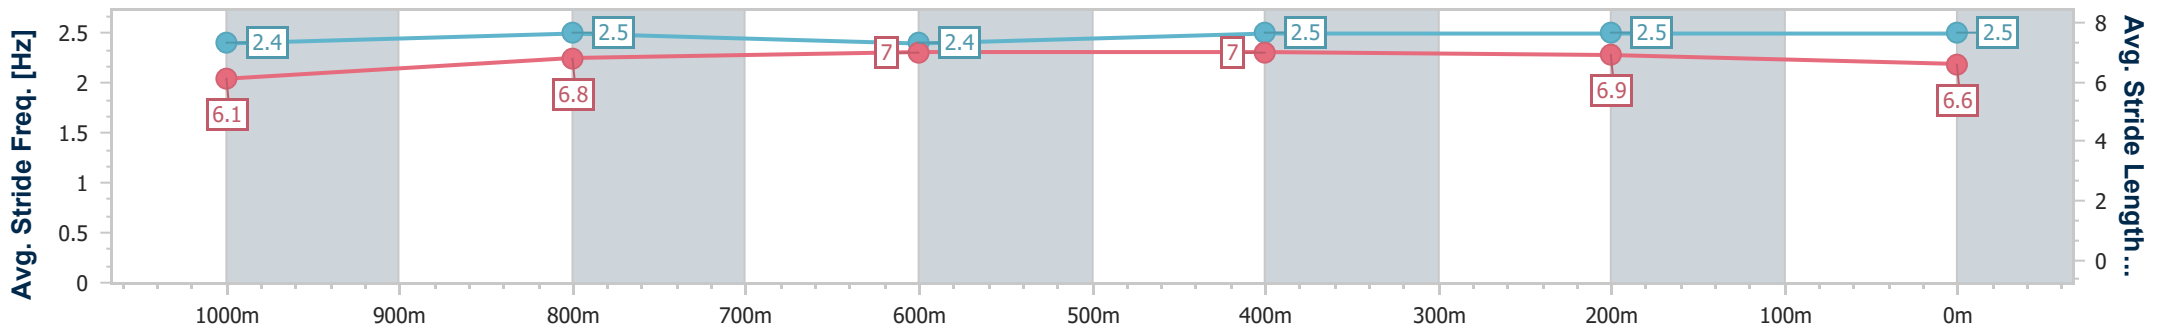

Horse/Jockey Name	Rough Cut Jewel
Final Rank	1
Fastest Section Time (Section)	0:11.54 (800m)
Top Speed [km/h] (Section)	64.5 (Overall)
Race State	Finished

Ladbrokes Cannon Park QLD Professional
Race 3: CAIRNS SUNLAND LEISURE PARK BENCHMARK 70
Handicap - 1250m

24 November 2023 - 14:06

Track Rating: Soft 6, Weather: Overcast, Rail Position: +1.5M
1000M-350M True REM

Section	Overall	1000m	800m	600m	400m	200m								
Section Times	1:16.41 [1] (0:17.80)	0:58.61 [3] (0:11.74)	0:46.87 [4] (0:11.54)	0:35.33 [3] (0:11.57)	0:23.76 [4] (0:11.64)	0:12.12 [3] (0:12.12)								
Average Speed [km/h]	50.5	61.0	62.1	62.9	62.6	59.3								
Top Speed [km/h]	64.5	63.0	64.4	64.2	63.2	61.9								
Avg. Dist. to Rail [m]	0.8	1.1	0.4	1.3	5.1	6.3								
Avg. Stride Freq. [Hz]	2.4	2.5	2.4	2.5	2.5	2.5								
Avg. Stride Length [m]	6.1	6.8	7.0	7.0	6.9	6.6								

- [ ] Ranking at each section and finish
- -.-.- No data available at this section
- NA No data available