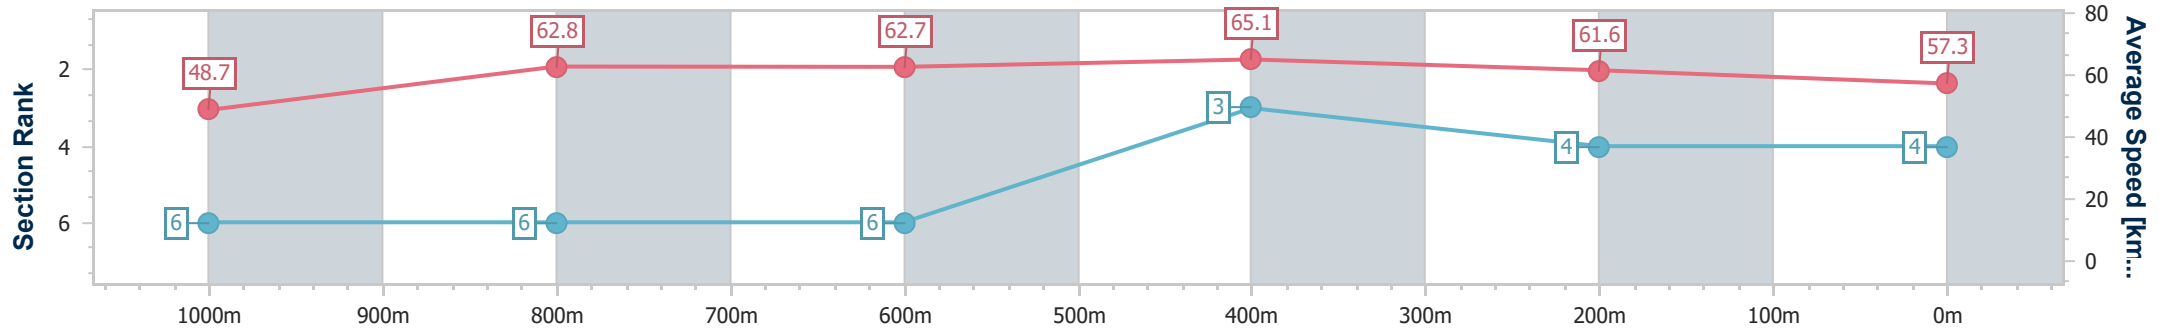

Horse/Jockey Name	Tango And Cash
Final Rank	4
Fastest Section Time (Section)	0:11.33 (600m)
Top Speed [km/h] (Section)	66.5 (600m)
Race State	Finished

Ladbrokes Cannon Park QLD Professional
Race 3: CAIRNS SUNLAND LEISURE PARK BENCHMARK 70
Handicap - 1250m
24 November 2023 - 14:06
Track Rating: Soft 6, Weather: Overcast, Rail Position: +1.5M
1000M-350M True REM

Section	Overall	1000m	800m	600m	400m	200m
Section Times	1:17.02 [4] (0:18.43)	0:58.59 [6] (0:11.36)	0:47.23 [6] (0:11.50)	0:35.73 [6] (0:11.33)	0:24.40 [3] (0:11.87)	0:12.53 [4] (0:12.53)
Average Speed [km/h]	48.7	62.8	62.7	65.1	61.6	57.3
Top Speed [km/h]	63.3	64.8	65.2	66.5	64.3	60.8
Avg. Dist. to Rail [m]	1.9	1.2	1.8	3.6	7.2	7.4
Avg. Stride Freq. [Hz]	2.3	2.4	2.4	2.5	2.4	2.4
Avg. Stride Length [m]	6.1	7.2	7.3	7.3	7.0	6.8