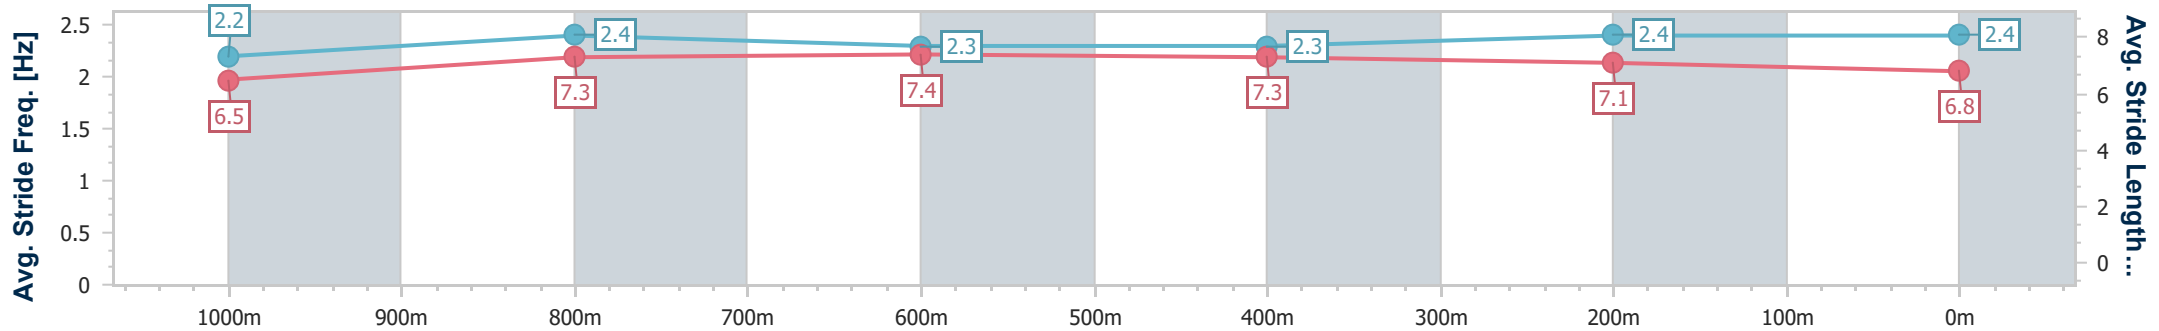

Section	Overall	1000m	800m	600m	400m	200m
Section Times	1:17.02 [4] (0:18.43)	0:58.59 [6] (0:11.36)	0:47.23 [6] (0:11.50)	0:35.73 [6] (0:11.33)	0:24.40 [3] (0:11.87)	0:12.53 [4] (0:12.53)
Average Speed [km/h]	48.7	62.8	62.7	65.1	61.6	57.3
Top Speed [km/h]	63.3	64.8	65.2	66.5	64.3	60.8
Avg. Dist. to Rail [m]	1.9	1.2	1.8	3.6	7.2	7.4
Avg. Stride Freq. [Hz]	2.3	2.4	2.4	2.5	2.4	2.4
Avg. Stride Length [m]	6.1	7.2	7.3	7.3	7.0	6.8

Horse/Jockey Name	Big Flash
Final Rank	5
Fastest Section Time (Section)	0:11.49 (1000m)
Top Speed [km/h] (Section)	65.6 (Overall)
Race State	Finished

Ladbrokes Cannon Park QLD Professional
Race 3: CAIRNS SUNLAND LEISURE PARK BENCHMARK 70
Handicap - 1250m

24 November 2023 - 14:06

Track Rating: Soft 6, Weather: Overcast, Rail Position: +1.5M
1000M-350M True REM

Section	Overall	1000m	800m	600m	400m	200m
Section Times	1:17.06 [5] (0:18.10)	0:58.96 [4] (0:11.49)	0:47.47 [5] (0:11.69)	0:35.78 [5] (0:11.85)	0:23.93 [5] (0:11.54)	0:12.39 [5] (0:12.39)
Average Speed [km/h]	49.4	62.2	61.7	61.1	62.6	58.0
Top Speed [km/h]	65.6	65.6	62.6	62.2	64.4	62.0
Avg. Dist. to Rail [m]	1.7	1.1	1.3	1.0	2.2	3.6
Avg. Stride Freq. [Hz]	2.2	2.4	2.3	2.3	2.4	2.4
Avg. Stride Length [m]	6.5	7.3	7.4	7.3	7.1	6.8