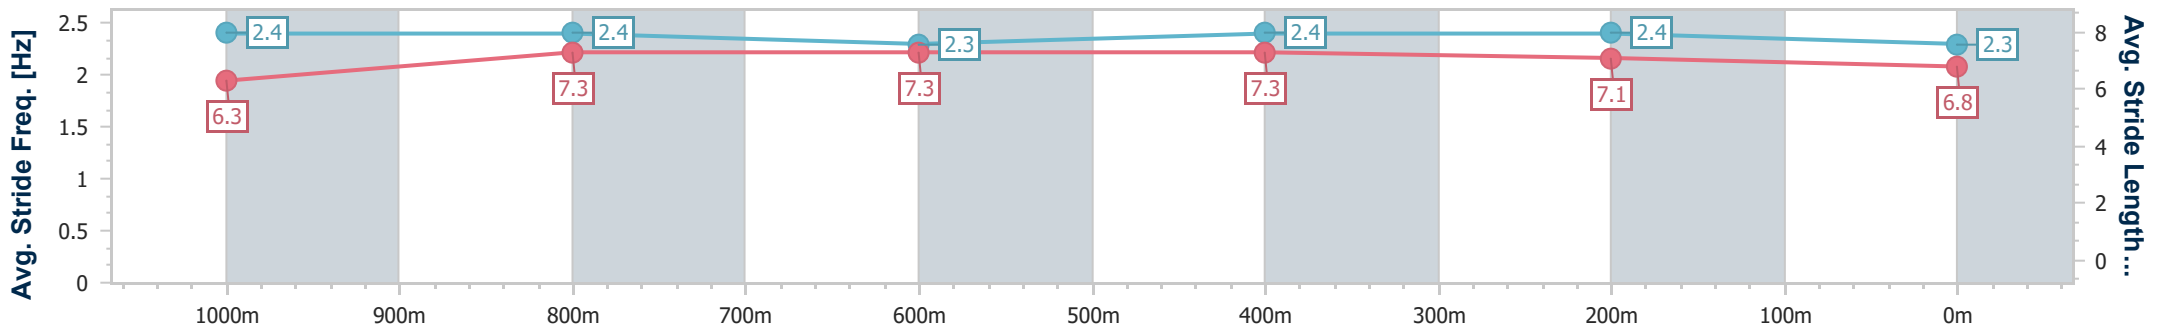

Horse/Jockey Name	Loburn Lass
Final Rank	2
Fastest Section Time (Section)	0:11.45 (1000m)
Top Speed [km/h] (Section)	66.7 (Overall)
Race State	Finished

Ladbrokes Cannon Park QLD Professional
Race 3: CAIRNS SUNLAND LEISURE PARK BENCHMARK 70
Handicap - 1250m

24 November 2023 - 14:06

Track Rating: Soft 6, Weather: Overcast, Rail Position: +1.5M
1000M-350M True REM

Section	Overall	1000m	800m	600m	400m	200m
Section Times	1:16.44 [2] (0:17.49)	0:58.95 [1] (0:11.45)	0:47.50 [1] (0:11.59)	0:35.91 [1] (0:11.64)	0:24.27 [1] (0:11.80)	0:12.47 [1] (0:12.47)
Average Speed [km/h]	51.4	62.2	62.1	62.4	61.5	57.7
Top Speed [km/h]	66.7	63.2	62.5	62.9	62.4	60.8
Avg. Dist. to Rail [m]	2.8	1.3	0.2	0.9	4.2	4.6
Avg. Stride Freq. [Hz]	2.4	2.4	2.3	2.4	2.4	2.3
Avg. Stride Length [m]	6.3	7.3	7.3	7.3	7.1	6.8

- [ ] Ranking at each section and finish
- -.-.- No data available at this section
- NA No data available