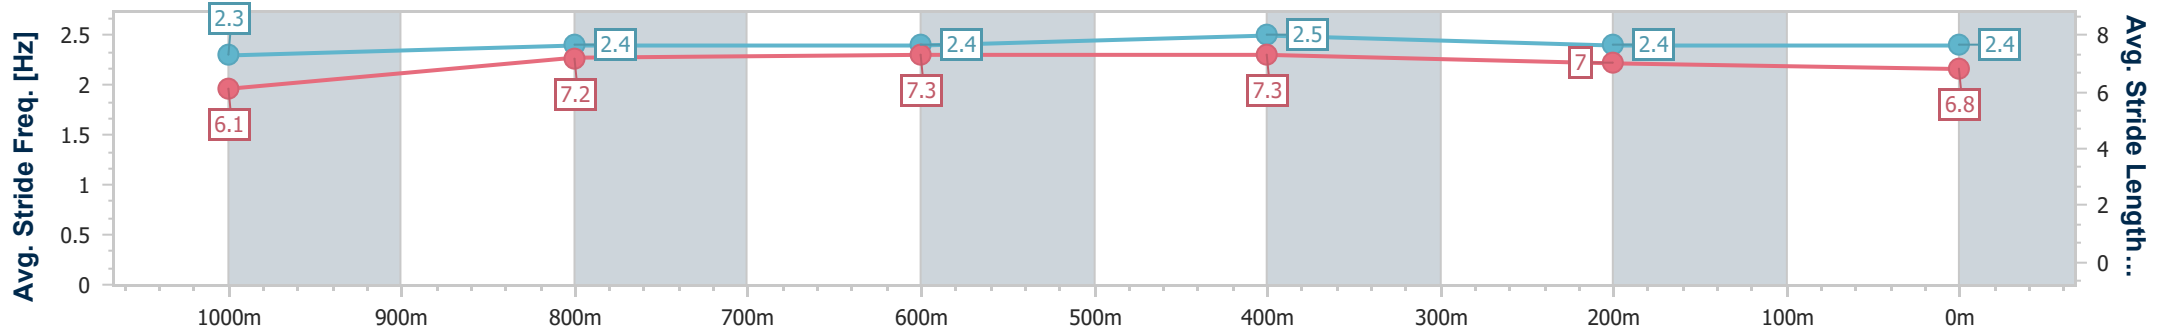

Horse/Jockey Name	Tango And Cash
Final Rank	4
Fastest Section Time (Section)	0:11.33 (600m)
Top Speed [km/h] (Section)	66.5 (600m)
Race State	Finished

Ladbrokes Cannon Park QLD Professional
Race 3: CAIRNS SUNLAND LEISURE PARK BENCHMARK 70
Handicap - 1250m
24 November 2023 - 14:06
Track Rating: Soft 6, Weather: Overcast, Rail Position: +1.5M
1000M-350M True REM

Section	Overall	1000m	800m	600m	400m	200m
Section Times	1:17.02 [4] (0:18.43)	0:58.59 [6] (0:11.36)	0:47.23 [6] (0:11.50)	0:35.73 [6] (0:11.33)	0:24.40 [3] (0:11.87)	0:12.53 [4] (0:12.53)
Average Speed [km/h]	48.7	62.8	62.7	65.1	61.6	57.3
Top Speed [km/h]	63.3	64.8	65.2	66.5	64.3	60.8
Avg. Dist. to Rail [m]	1.9	1.2	1.8	3.6	7.2	7.4
Avg. Stride Freq. [Hz]	2.3	2.4	2.4	2.5	2.4	2.4
Avg. Stride Length [m]	6.1	7.2	7.3	7.3	7.0	6.8