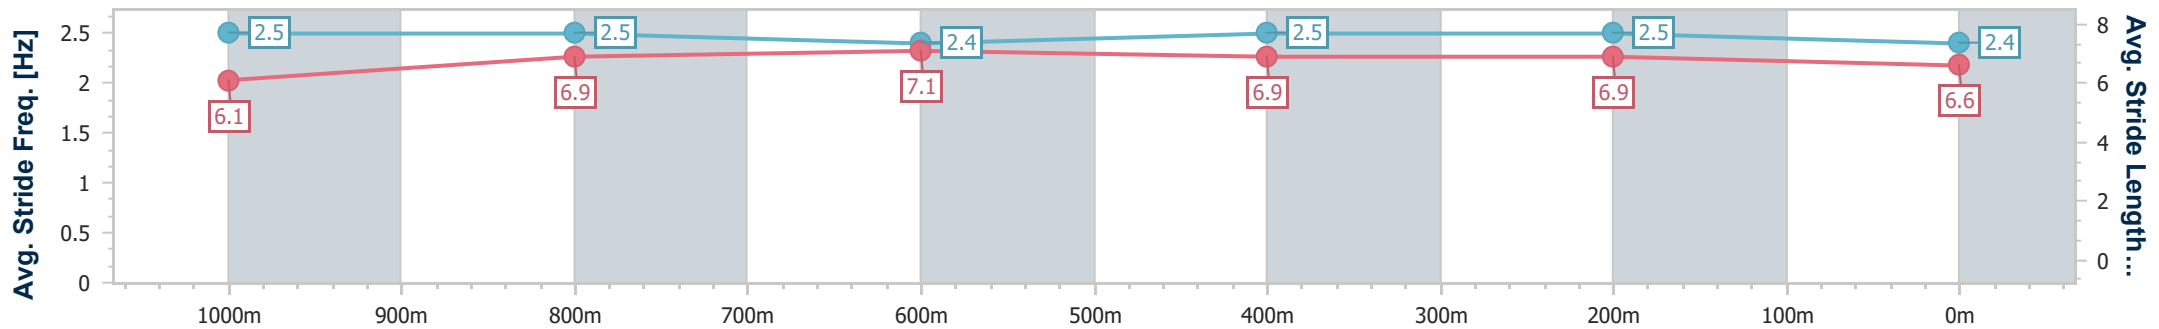

Horse/Jockey Name	Lady Rain
Final Rank	3
Fastest Section Time (Section)	0:11.61 (1000m)
Top Speed [km/h] (Section)	65.6 (Overall)
Race State	Finished

Ladbrokes Cannon Park QLD Professional
Race 3: CAIRNS SUNLAND LEISURE PARK BENCHMARK 70
Handicap - 1250m
24 November 2023 - 14:06
Track Rating: Soft 6, Weather: Overcast, Rail Position: +1.5M
1000M-350M True REM

Section	Overall	1000m	800m	600m	400m	200m								
Section Times	1:16.76 [3] (0:17.68)	0:59.08 [2] (0:11.61)	0:47.47 [2] (0:11.62)	0:35.85 [2] (0:11.64)	0:24.21 [2] (0:11.72)	0:12.49 [2] (0:12.49)								
Average Speed [km/h]	50.9	61.8	62.2	62.3	62.3	57.6								
Top Speed [km/h]	65.6	62.6	63.9	63.4	63.3	60.1								
Avg. Dist. to Rail [m]	1.0	0.5	1.1	1.5	4.2	5.7								
Avg. Stride Freq. [Hz]	2.5	2.5	2.4	2.5	2.5	2.4								
Avg. Stride Length [m]	6.1	6.9	7.1	6.9	6.9	6.6								

- [ ] Ranking at each section and finish
- -.-.- No data available at this section
- NA No data available