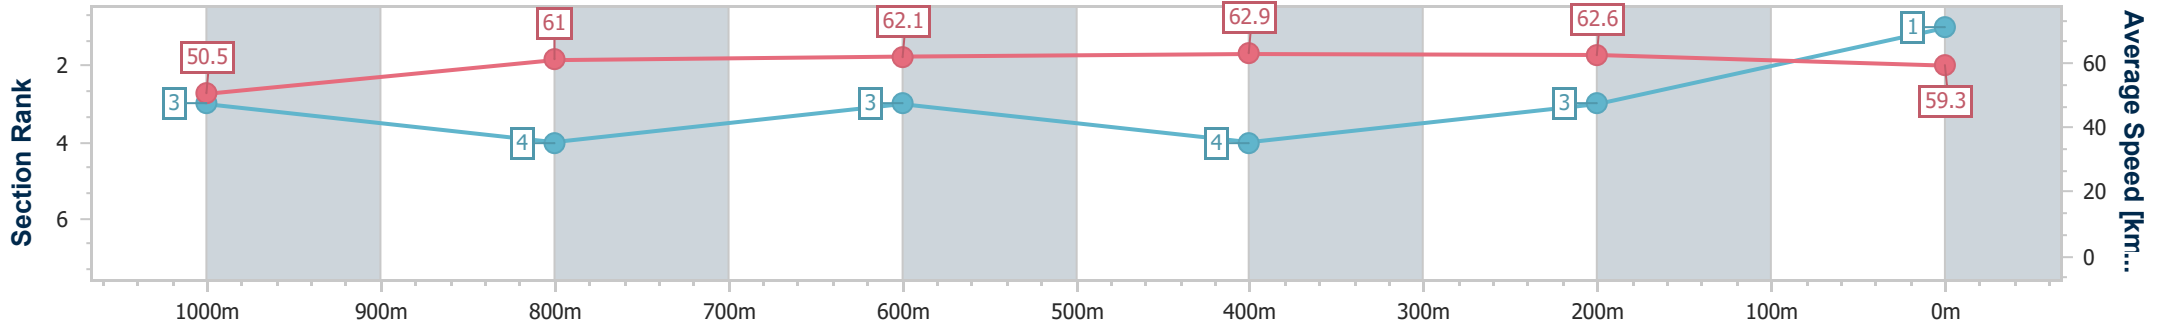

Section	Overall	1000m	800m	600m	400m	200m								
Section Times	1:16.41 [1] (0:17.80)	0:58.61 [3] (0:11.74)	0:46.87 [4] (0:11.54)	0:35.33 [3] (0:11.57)	0:23.76 [4] (0:11.64)	0:12.12 [3] (0:12.12)								
Average Speed [km/h]	50.5	61.0	62.1	62.9	62.6	59.3								
Top Speed [km/h]	64.5	63.0	64.4	64.2	63.2	61.9								
Avg. Dist. to Rail [m]	0.8	1.1	0.4	1.3	5.1	6.3								
Avg. Stride Freq. [Hz]	2.4	2.5	2.4	2.5	2.5	2.5								
Avg. Stride Length [m]	6.1	6.8	7.0	7.0	6.9	6.6								