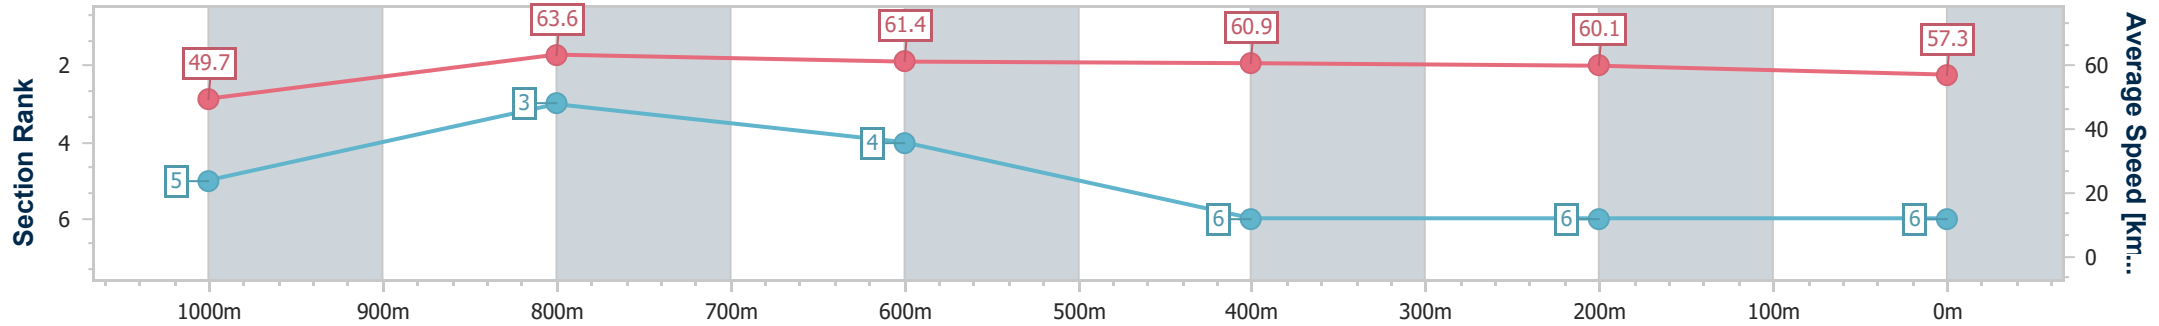

Horse/Jockey Name	Sizzling Sun
Final Rank	6
Fastest Section Time (Section)	0:11.32 (1000m)
Top Speed [km/h] (Section)	65.1 (1000m)
Race State	Finished

Ladbrokes Cannon Park QLD Professional
Race 3: CAIRNS SUNLAND LEISURE PARK BENCHMARK 70
Handicap - 1250m

24 November 2023 - 14:06

Track Rating: Soft 6, Weather: Overcast, Rail Position: +1.5M
1000M-350M True REM

Section	Overall	1000m	800m	600m	400m	200m								
Section Times	1:17.81 [6] (0:18.12)	0:59.69 [5] (0:11.32)	0:48.37 [3] (0:11.72)	0:36.65 [4] (0:11.99)	0:24.66 [6] (0:12.10)	0:12.56 [6] (0:12.56)								
Average Speed [km/h]	49.7	63.6	61.4	60.9	60.1	57.3								
Top Speed [km/h]	64.7	65.1	62.4	61.6	60.5	59.6								
Avg. Dist. to Rail [m]	2.1	0.8	1.9	2.0	4.8	6.5								
Avg. Stride Freq. [Hz]	2.3	2.4	2.3	2.3	2.3	2.3								
Avg. Stride Length [m]	6.4	7.3	7.3	7.1	7.0	6.9								

- [ ] Ranking at each section and finish
- -.-.- No data available at this section
- NA No data available