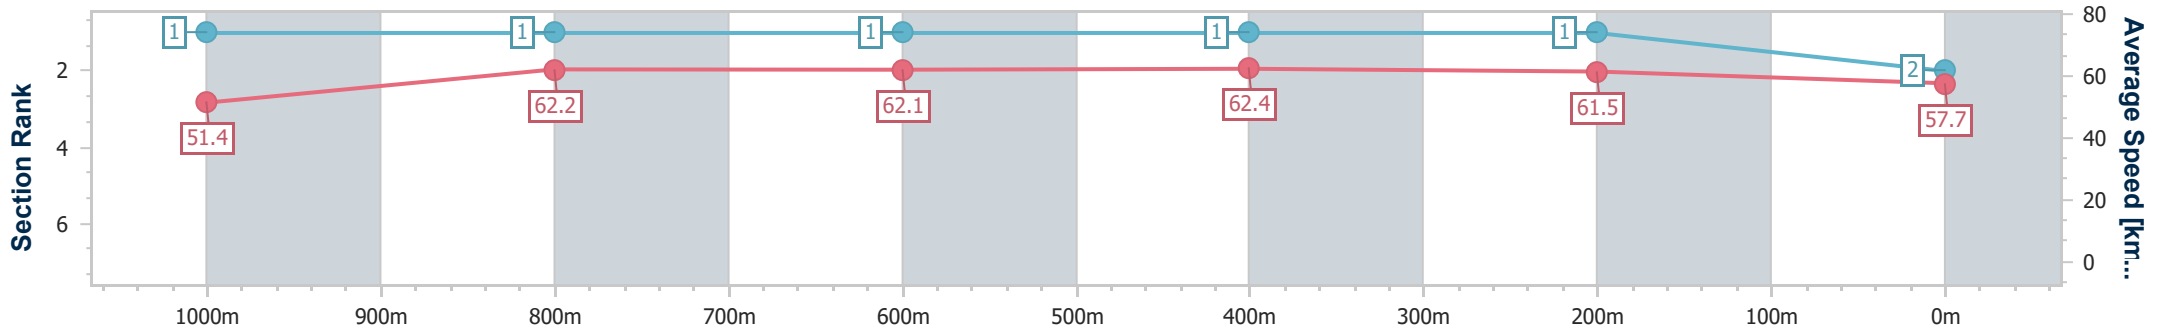

Horse/Jockey Name	Loburn Lass
Final Rank	2
Fastest Section Time (Section)	0:11.45 (1000m)
Top Speed [km/h] (Section)	66.7 (Overall)
Race State	Finished

Ladbrokes Cannon Park QLD Professional
Race 3: CAIRNS SUNLAND LEISURE PARK BENCHMARK 70
Handicap - 1250m

24 November 2023 - 14:06

Track Rating: Soft 6, Weather: Overcast, Rail Position: +1.5M
1000M-350M True REM

Section	Overall	1000m	800m	600m	400m	200m
Section Times	1:16.44 [2] (0:17.49)	0:58.95 [1] (0:11.45)	0:47.50 [1] (0:11.59)	0:35.91 [1] (0:11.64)	0:24.27 [1] (0:11.80)	0:12.47 [1] (0:12.47)
Average Speed [km/h]	51.4	62.2	62.1	62.4	61.5	57.7
Top Speed [km/h]	66.7	63.2	62.5	62.9	62.4	60.8
Avg. Dist. to Rail [m]	2.8	1.3	0.2	0.9	4.2	4.6
Avg. Stride Freq. [Hz]	2.4	2.4	2.3	2.4	2.4	2.3
Avg. Stride Length [m]	6.3	7.3	7.3	7.3	7.1	6.8

- [ ] Ranking at each section and finish
- -.-.- No data available at this section
- NA No data available