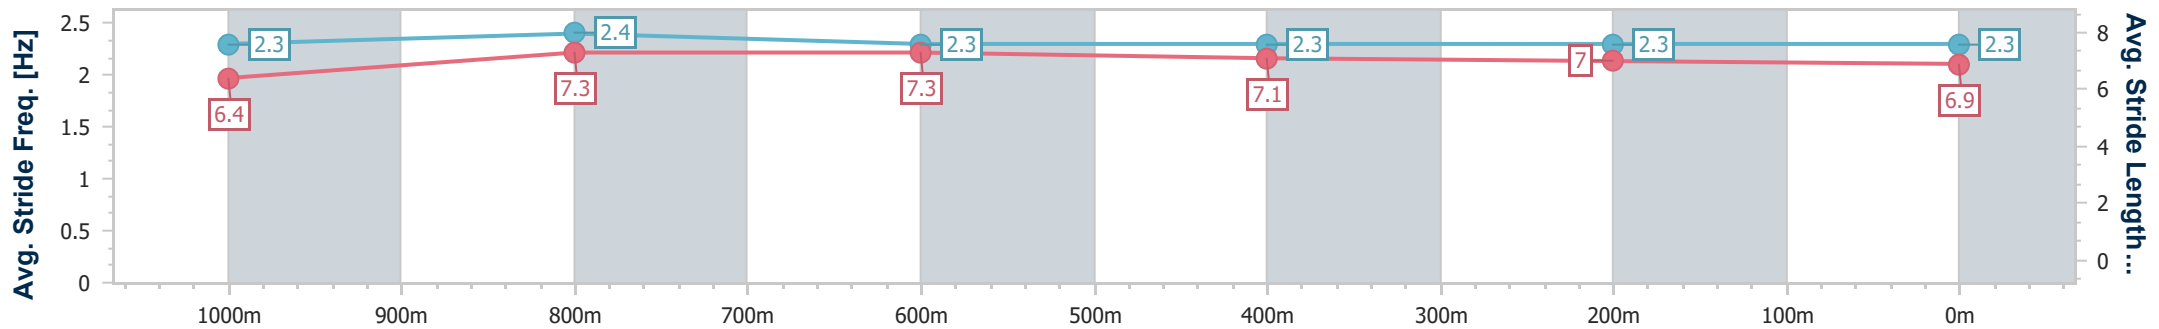

Horse/Jockey Name	Sizzling Sun
Final Rank	6
Fastest Section Time (Section)	0:11.32 (1000m)
Top Speed [km/h] (Section)	65.1 (1000m)
Race State	Finished

Ladbrokes Cannon Park QLD Professional
Race 3: CAIRNS SUNLAND LEISURE PARK BENCHMARK 70
Handicap - 1250m

24 November 2023 - 14:06

Track Rating: Soft 6, Weather: Overcast, Rail Position: +1.5M
1000M-350M True REM

Section	Overall	1000m	800m	600m	400m	200m								
Section Times	1:17.81 [6] (0:18.12)	0:59.69 [5] (0:11.32)	0:48.37 [3] (0:11.72)	0:36.65 [4] (0:11.99)	0:24.66 [6] (0:12.10)	0:12.56 [6] (0:12.56)								
Average Speed [km/h]	49.7	63.6	61.4	60.9	60.1	57.3								
Top Speed [km/h]	64.7	65.1	62.4	61.6	60.5	59.6								
Avg. Dist. to Rail [m]	2.1	0.8	1.9	2.0	4.8	6.5								
Avg. Stride Freq. [Hz]	2.3	2.4	2.3	2.3	2.3	2.3								
Avg. Stride Length [m]	6.4	7.3	7.3	7.1	7.0	6.9								

- [ ] Ranking at each section and finish
- -.-.- No data available at this section
- NA No data available