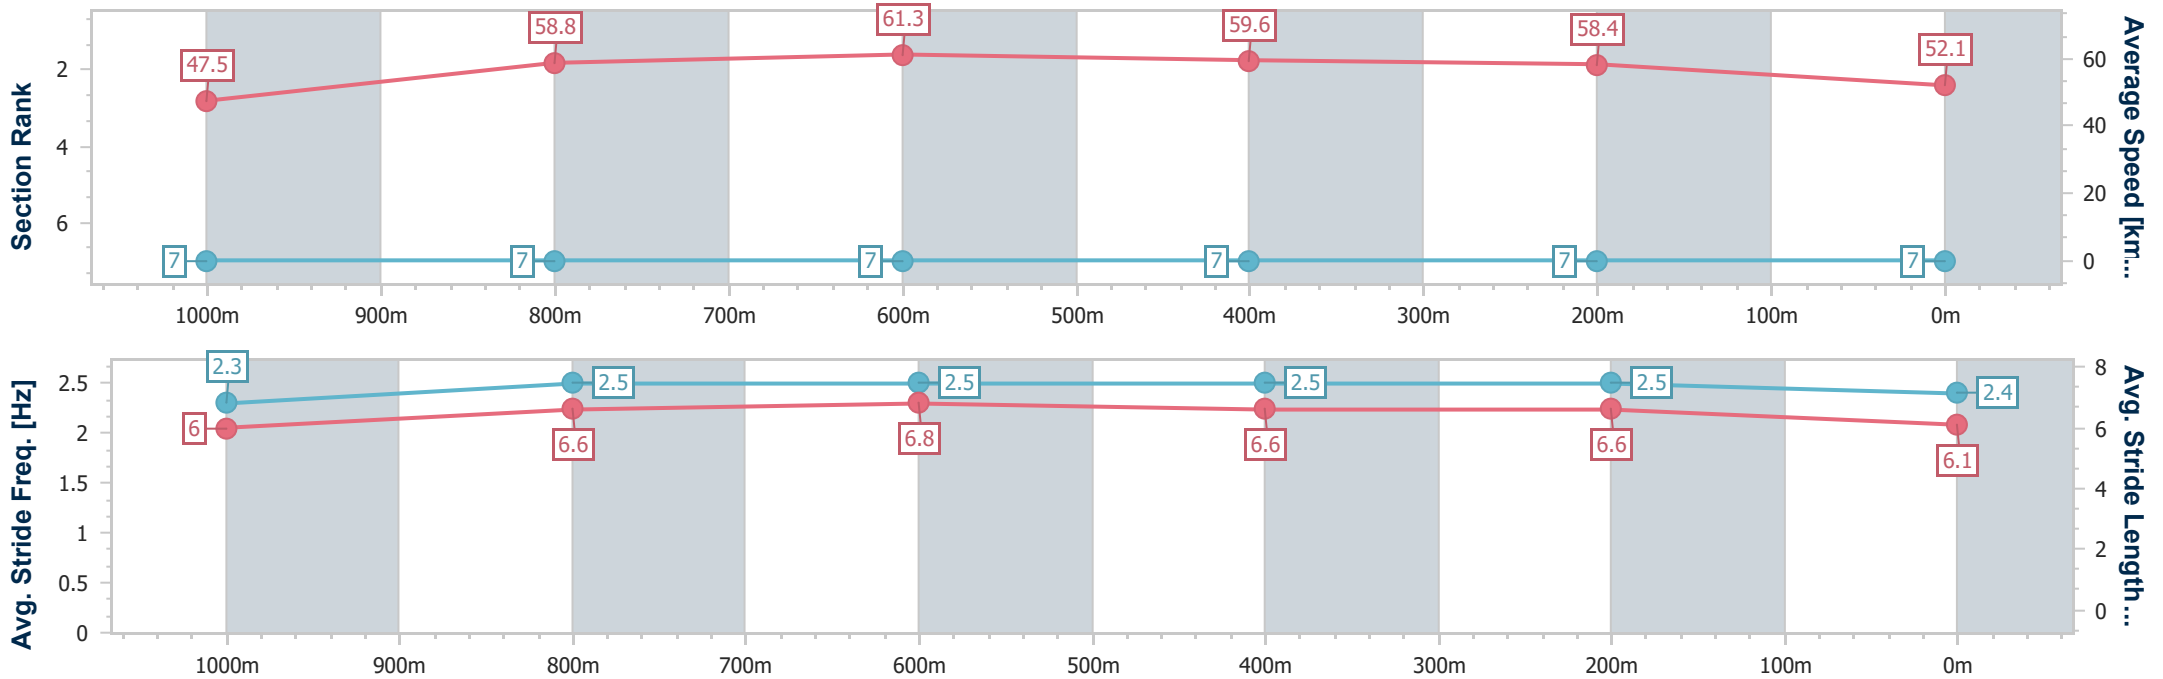

Horse/Jockey Name	Modernism
Final Rank	7
Fastest Section Time (Section)	0:11.74 (800m)
Top Speed [km/h] (Section)	61.7 (800m)
Race State	Finished

Ladbrokes Cannon Park QLD Professional
Race 3: CAIRNS SUNLAND LEISURE PARK BENCHMARK 70
Handicap - 1250m

24 November 2023 - 14:06

Track Rating: Soft 6, Weather: Overcast, Rail Position: +1.5M
1000M-350M True REM

Section	Overall	1000m	800m	600m	400m	200m								
Section Times	1:21.33 [7] (0:18.98)	1:02.35 [7] (0:12.17)	0:50.18 [7] (0:11.74)	0:38.44 [7] (0:12.20)	0:26.24 [7] (0:12.43)	0:13.81 [7] (0:13.81)								
Average Speed [km/h]	47.5	58.8	61.3	59.6	58.4	52.1								
Top Speed [km/h]	59.8	60.4	61.7	61.4	60.2	56.2								
Avg. Dist. to Rail [m]	2.9	0.7	0.6	1.4	3.0	3.2								
Avg. Stride Freq. [Hz]	2.3	2.5	2.5	2.5	2.5	2.4								
Avg. Stride Length [m]	6.0	6.6	6.8	6.6	6.6	6.1								

- [ ] Ranking at each section and finish
- -.-.- No data available at this section
- NA No data available