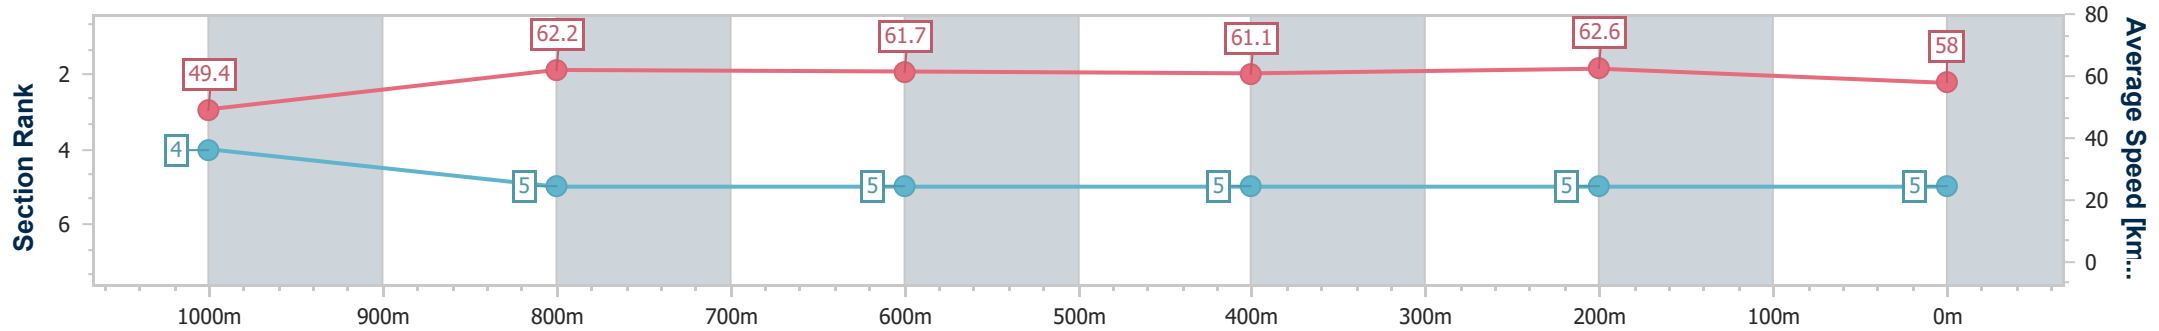

Section	Overall	1000m	800m	600m	400m	200m
Section Times	1:17.02 [4] (0:18.43)	0:58.59 [6] (0:11.36)	0:47.23 [6] (0:11.50)	0:35.73 [6] (0:11.33)	0:24.40 [3] (0:11.87)	0:12.53 [4] (0:12.53)
Average Speed [km/h]	48.7	62.8	62.7	65.1	61.6	57.3
Top Speed [km/h]	63.3	64.8	65.2	66.5	64.3	60.8
Avg. Dist. to Rail [m]	1.9	1.2	1.8	3.6	7.2	7.4
Avg. Stride Freq. [Hz]	2.3	2.4	2.4	2.5	2.4	2.4
Avg. Stride Length [m]	6.1	7.2	7.3	7.3	7.0	6.8

Horse/Jockey Name	Big Flash
Final Rank	5
Fastest Section Time (Section)	0:11.49 (1000m)
Top Speed [km/h] (Section)	65.6 (Overall)
Race State	Finished

Ladbrokes Cannon Park QLD Professional
Race 3: CAIRNS SUNLAND LEISURE PARK BENCHMARK 70
Handicap - 1250m

24 November 2023 - 14:06

Track Rating: Soft 6, Weather: Overcast, Rail Position: +1.5M
1000M-350M True REM

Section	Overall	1000m	800m	600m	400m	200m
Section Times	1:17.06 [5] (0:18.10)	0:58.96 [4] (0:11.49)	0:47.47 [5] (0:11.69)	0:35.78 [5] (0:11.85)	0:23.93 [5] (0:11.54)	0:12.39 [5] (0:12.39)
Average Speed [km/h]	49.4	62.2	61.7	61.1	62.6	58.0
Top Speed [km/h]	65.6	65.6	62.6	62.2	64.4	62.0
Avg. Dist. to Rail [m]	1.7	1.1	1.3	1.0	2.2	3.6
Avg. Stride Freq. [Hz]	2.2	2.4	2.3	2.3	2.4	2.4
Avg. Stride Length [m]	6.5	7.3	7.4	7.3	7.1	6.8