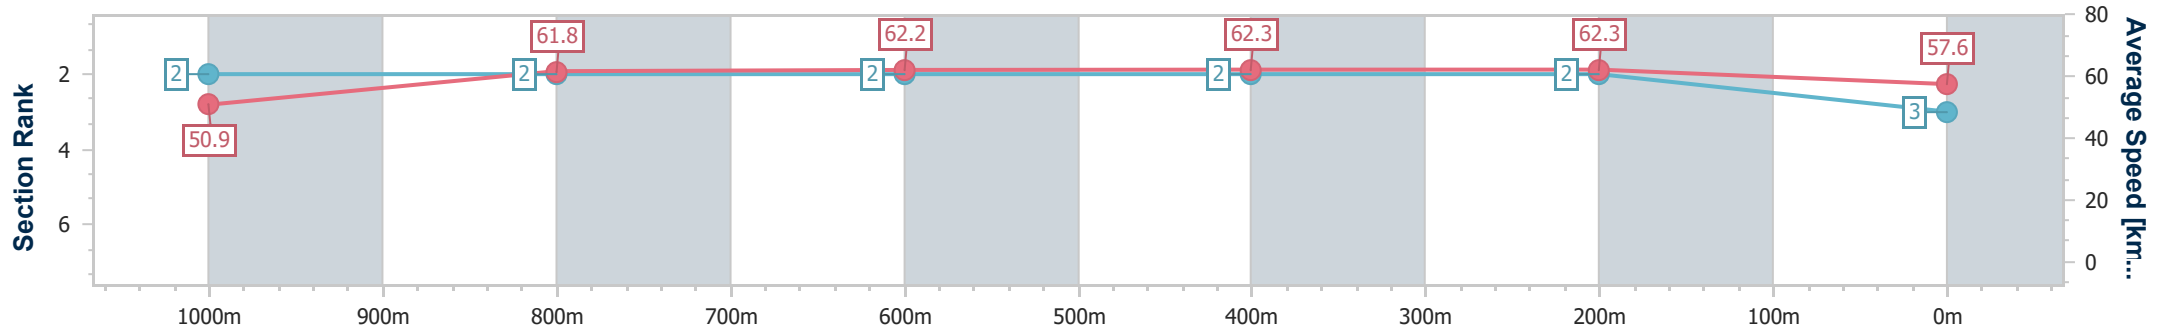

Horse/Jockey Name	Lady Rain
Final Rank	3
Fastest Section Time (Section)	0:11.61 (1000m)
Top Speed [km/h] (Section)	65.6 (Overall)
Race State	Finished

Ladbrokes Cannon Park QLD Professional
Race 3: CAIRNS SUNLAND LEISURE PARK BENCHMARK 70
Handicap - 1250m
24 November 2023 - 14:06
Track Rating: Soft 6, Weather: Overcast, Rail Position: +1.5M
1000M-350M True REM

Section	Overall	1000m	800m	600m	400m	200m								
Section Times	1:16.76 [3] (0:17.68)	0:59.08 [2] (0:11.61)	0:47.47 [2] (0:11.62)	0:35.85 [2] (0:11.64)	0:24.21 [2] (0:11.72)	0:12.49 [2] (0:12.49)								
Average Speed [km/h]	50.9	61.8	62.2	62.3	62.3	57.6								
Top Speed [km/h]	65.6	62.6	63.9	63.4	63.3	60.1								
Avg. Dist. to Rail [m]	1.0	0.5	1.1	1.5	4.2	5.7								
Avg. Stride Freq. [Hz]	2.5	2.5	2.4	2.5	2.5	2.4								
Avg. Stride Length [m]	6.1	6.9	7.1	6.9	6.9	6.6								

- [ ] Ranking at each section and finish
- -.-.- No data available at this section
- NA No data available