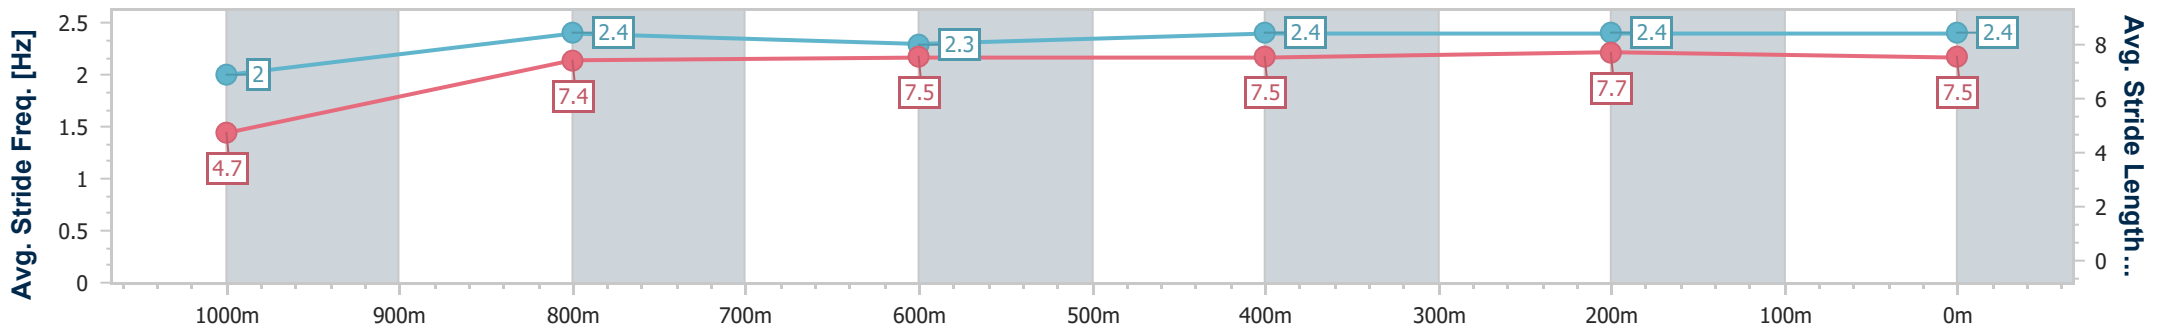

Horse/Jockey Name	Better Be Nordy
Final Rank	2
Fastest Section Time (Section)	0:05.37 (Overall)
Top Speed [km/h] (Section)	68.1 (400m)
Race State	Finished

Doomben QLD Professional
Race 2: ROAD TO MAGIC MILLIONS ON SALE NOW Class 1
Plate - 1050m
22 November 2023 - 14:28
Track Rating: Heavy 9, Weather: Overcast, Rail Position: +10m
Entire Course

BRISBANE
RACING CLUB

Section	Overall	1000m	800m	600m	400m	200m
Section Times	1:01.55 [2] (0:05.37)	0:56.18 [5] (0:11.47)	0:44.71 [4] (0:11.34)	0:33.37 [4] (0:11.22)	0:22.15 [4] (0:10.78)	0:11.37 [3] (0:11.37)
Average Speed [km/h]	34.1	62.6	63.5	64.1	66.8	63.3
Top Speed [km/h]	57.0	65.1	64.9	65.5	68.1	66.5
Avg. Dist. to Rail [m]	1.9	0.6	0.2	0.4	0.3	0.5
Avg. Stride Freq. [Hz]	2.0	2.4	2.3	2.4	2.4	2.4
Avg. Stride Length [m]	4.7	7.4	7.5	7.5	7.7	7.5

- [ ] Ranking at each section and finish
- -.-.- No data available at this section
- NA No data available