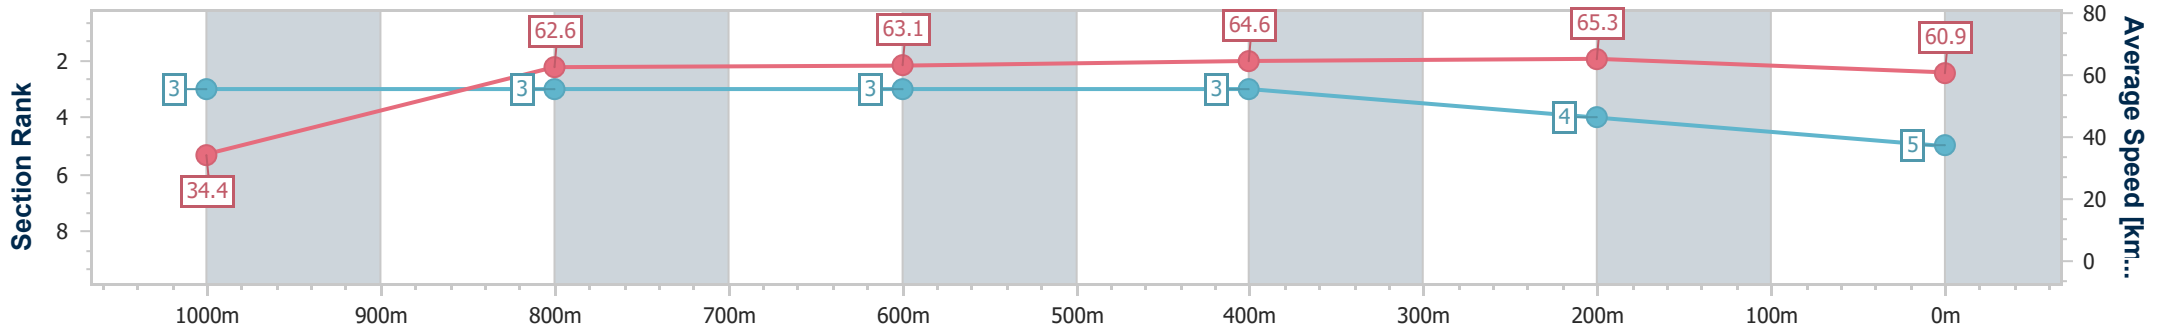

Horse/Jockey Name	Chaseton
Final Rank	5
Fastest Section Time (Section)	0:05.24 (Overall)
Top Speed [km/h] (Section)	66.4 (400m)
Race State	Finished

Doomben QLD Professional
Race 2: ROAD TO MAGIC MILLIONS ON SALE NOW Class 1
Plate - 1050m
22 November 2023 - 14:28
Track Rating: Heavy 9, Weather: Overcast, Rail Position: +10m
Entire Course

BRISBANE
RACING CLUB

Section	Overall	1000m	800m	600m	400m	200m
Section Times	1:02.20 [5] (0:05.24)	0:56.96 [3] (0:11.54)	0:45.42 [3] (0:11.37)	0:34.05 [3] (0:11.22)	0:22.83 [3] (0:11.02)	0:11.81 [4] (0:11.81)
Average Speed [km/h]	34.4	62.6	63.1	64.6	65.3	60.9
Top Speed [km/h]	55.8	64.1	64.2	66.0	66.4	63.0
Avg. Dist. to Rail [m]	4.0	1.8	0.4	0.8	2.6	2.6
Avg. Stride Freq. [Hz]	2.2	2.3	2.2	2.3	2.3	2.3
Avg. Stride Length [m]	4.4	7.5	8.0	7.9	7.8	7.4

- [ ] Ranking at each section and finish
- -.-.- No data available at this section
- NA No data available