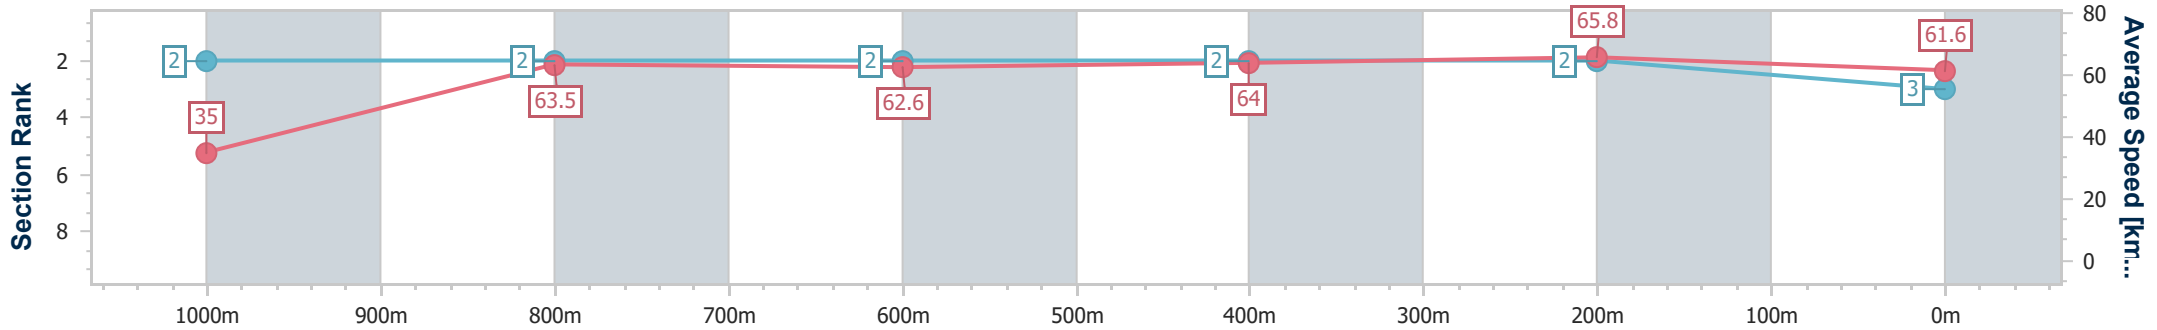

Horse/Jockey Name	Sharkosphere
Final Rank	3
Fastest Section Time (Section)	0:05.15 (Overall)
Top Speed [km/h] (Section)	67.1 (400m)
Race State	Finished

Doomben QLD Professional
Race 2: ROAD TO MAGIC MILLIONS ON SALE NOW Class 1
Plate - 1050m
22 November 2023 - 14:28
Track Rating: Heavy 9, Weather: Overcast, Rail Position: +10m
Entire Course

BRISBANE
RACING CLUB

Section	Overall	1000m	800m	600m	400m	200m								
Section Times	1:01.86 [3] (0:05.15)	0:56.71 [2] (0:11.36)	0:45.35 [2] (0:11.50)	0:33.85 [2] (0:11.23)	0:22.62 [2] (0:10.94)	0:11.68 [2] (0:11.68)								
Average Speed [km/h]	35.0	63.5	62.6	64.0	65.8	61.6								
Top Speed [km/h]	56.7	65.3	63.5	65.1	67.1	65.4								
Avg. Dist. to Rail [m]	2.4	0.8	0.4	0.5	1.2	2.4								
Avg. Stride Freq. [Hz]	1.8	2.3	2.2	2.2	2.3	2.2								
Avg. Stride Length [m]	5.3	7.8	8.0	8.1	8.0	7.6								

- [ ] Ranking at each section and finish
- -.-.- No data available at this section
- NA No data available