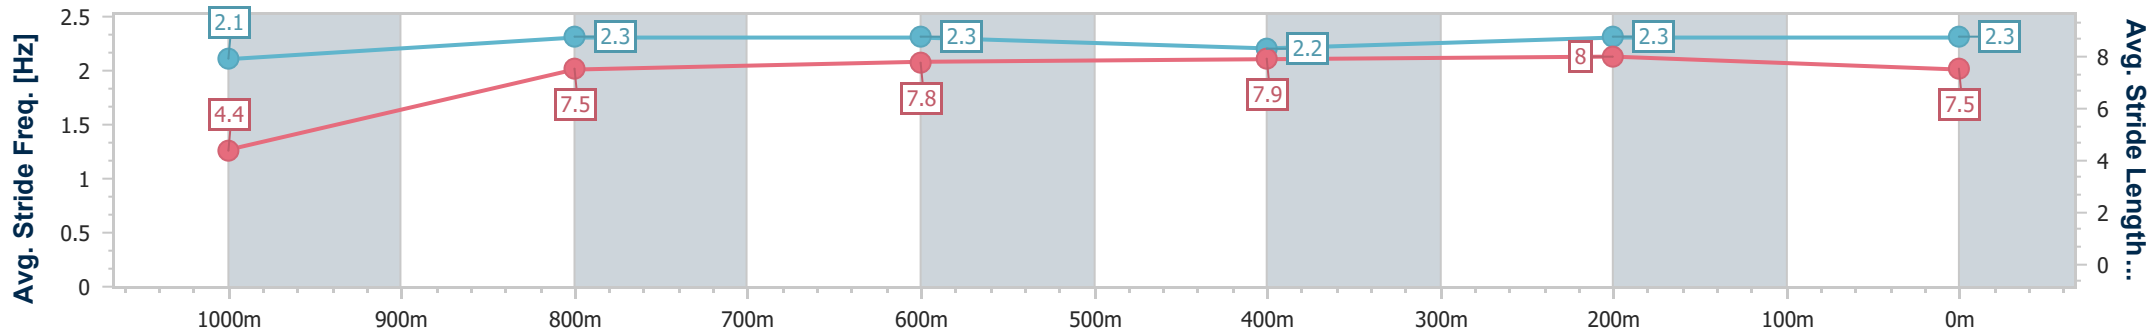

Horse/Jockey Name	Whisky Dream
Final Rank	4
Fastest Section Time (Section)	0:05.39 (Overall)
Top Speed [km/h] (Section)	67.2 (400m)
Race State	Finished

Doomben QLD Professional
Race 2: ROAD TO MAGIC MILLIONS ON SALE NOW Class 1
Plate - 1050m
22 November 2023 - 14:28
Track Rating: Heavy 9, Weather: Overcast, Rail Position: +10m
Entire Course

BRISBANE
RACING CLUB

Section	Overall	1000m	800m	600m	400m	200m								
Section Times	1:01.88 [4] (0:05.39)	0:56.49 [6] (0:11.62)	0:44.87 [5] (0:11.35)	0:33.52 [5] (0:11.30)	0:22.22 [5] (0:10.81)	0:11.41 [5]								
Average Speed [km/h]	33.7	62.2	63.4	63.4	66.7	62.9								
Top Speed [km/h]	53.6	65.1	65.1	65.9	67.2	65.6								
Avg. Dist. to Rail [m]	7.2	2.7	0.3	0.9	1.0	1.3								
Avg. Stride Freq. [Hz]	2.1	2.3	2.3	2.2	2.3	2.3								
Avg. Stride Length [m]	4.4	7.5	7.8	7.9	8.0	7.5								

- [ ] Ranking at each section and finish
- -.-.- No data available at this section
- NA No data available