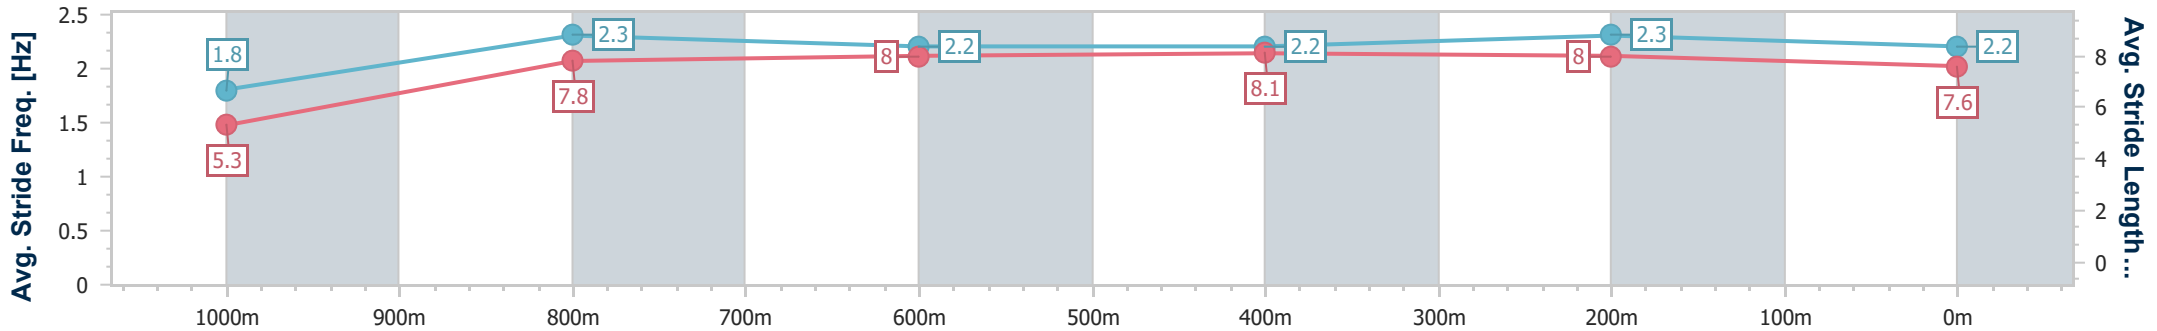

Horse/Jockey Name	Sharkosphere
Final Rank	3
Fastest Section Time (Section)	0:05.15 (Overall)
Top Speed [km/h] (Section)	67.1 (400m)
Race State	Finished

Doomben QLD Professional
Race 2: ROAD TO MAGIC MILLIONS ON SALE NOW Class 1
Plate - 1050m
22 November 2023 - 14:28
Track Rating: Heavy 9, Weather: Overcast, Rail Position: +10m
Entire Course

BRISBANE
RACING CLUB

Section	Overall	1000m	800m	600m	400m	200m								
Section Times	1:01.86 [3] (0:05.15)	0:56.71 [2] (0:11.36)	0:45.35 [2] (0:11.50)	0:33.85 [2] (0:11.23)	0:22.62 [2] (0:10.94)	0:11.68 [2] (0:11.68)								
Average Speed [km/h]	35.0	63.5	62.6	64.0	65.8	61.6								
Top Speed [km/h]	56.7	65.3	63.5	65.1	67.1	65.4								
Avg. Dist. to Rail [m]	2.4	0.8	0.4	0.5	1.2	2.4								
Avg. Stride Freq. [Hz]	1.8	2.3	2.2	2.2	2.3	2.2								
Avg. Stride Length [m]	5.3	7.8	8.0	8.1	8.0	7.6								

- [ ] Ranking at each section and finish
- -.-.- No data available at this section
- NA No data available