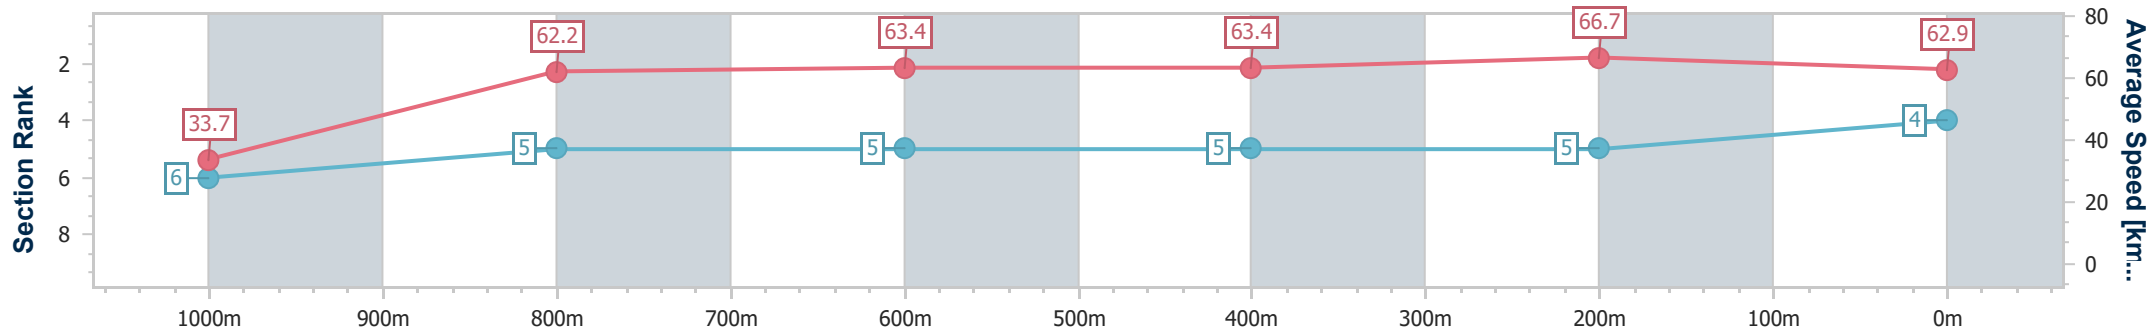

Horse/Jockey Name	Whisky Dream
Final Rank	4
Fastest Section Time (Section)	0:05.39 (Overall)
Top Speed [km/h] (Section)	67.2 (400m)
Race State	Finished

Doomben QLD Professional
Race 2: ROAD TO MAGIC MILLIONS ON SALE NOW Class 1
Plate - 1050m
22 November 2023 - 14:28
Track Rating: Heavy 9, Weather: Overcast, Rail Position: +10m
Entire Course

BRISBANE
RACING CLUB

Section	Overall	1000m	800m	600m	400m	200m								
Section Times	1:01.88 [4] (0:05.39)	0:56.49 [6] (0:11.62)	0:44.87 [5] (0:11.35)	0:33.52 [5] (0:11.30)	0:22.22 [5] (0:10.81)	0:11.41 [5]								
Average Speed [km/h]	33.7	62.2	63.4	63.4	66.7	62.9								
Top Speed [km/h]	53.6	65.1	65.1	65.9	67.2	65.6								
Avg. Dist. to Rail [m]	7.2	2.7	0.3	0.9	1.0	1.3								
Avg. Stride Freq. [Hz]	2.1	2.3	2.3	2.2	2.3	2.3								
Avg. Stride Length [m]	4.4	7.5	7.8	7.9	8.0	7.5								

- [ ] Ranking at each section and finish
- -.-.- No data available at this section
- NA No data available