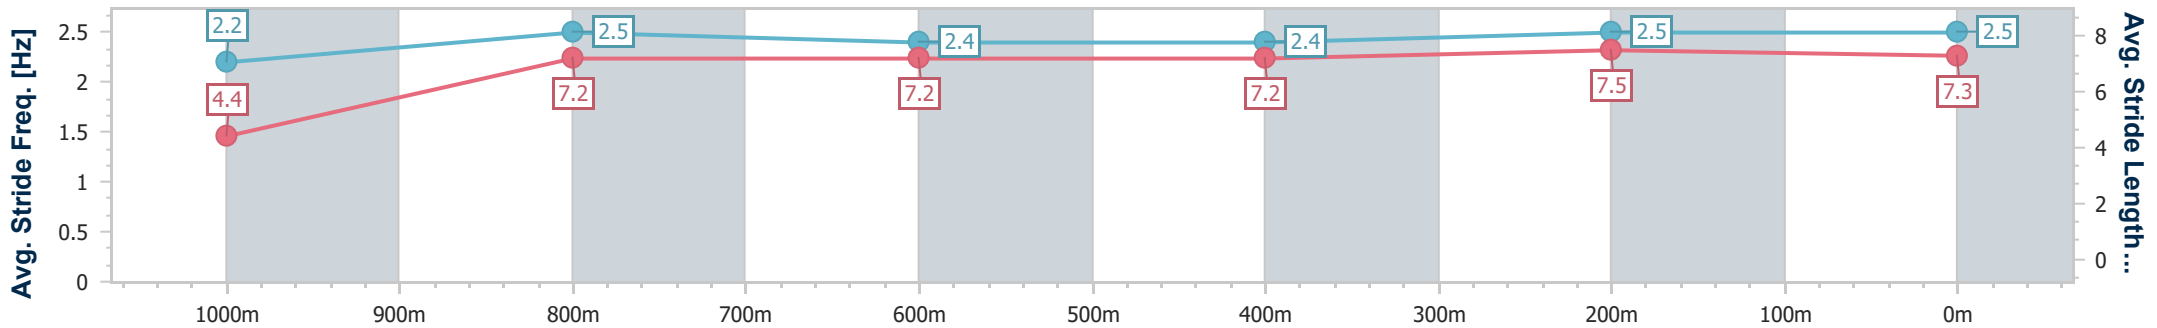

Horse/Jockey Name	Bezuqe
Final Rank	1
Fastest Section Time (Section)	0:05.08 (Overall)
Top Speed [km/h] (Section)	67.9 (400m)
Race State	Finished

Doomben QLD Professional
Race 2: ROAD TO MAGIC MILLIONS ON SALE NOW Class 1
Plate - 1050m
22 November 2023 - 14:28
Track Rating: Heavy 9, Weather: Overcast, Rail Position: +10m
Entire Course

BRISBANE
RACING CLUB

Section	Overall	1000m	800m	600m	400m	200m									
Section Times	1:01.03 [1] (0:05.08)	0:55.95 [1] (0:11.25)	0:44.70 [1] (0:11.36)	0:33.34 [1] (0:11.37)	0:21.97 [1] (0:10.75)	0:11.22 [1] (0:11.22)									
Average Speed [km/h]	35.5	64.0	62.9	62.9	66.8	64.3									
Top Speed [km/h]	58.0	65.7	64.7	64.7	67.9	67.1									
Avg. Dist. to Rail [m]	4.2	1.7	1.3	1.0	1.0	1.2									
Avg. Stride Freq. [Hz]	2.2	2.5	2.4	2.4	2.5	2.5									
Avg. Stride Length [m]	4.4	7.2	7.2	7.2	7.5	7.3									

- [ ] Ranking at each section and finish
- -.-.- No data available at this section
- NA No data available