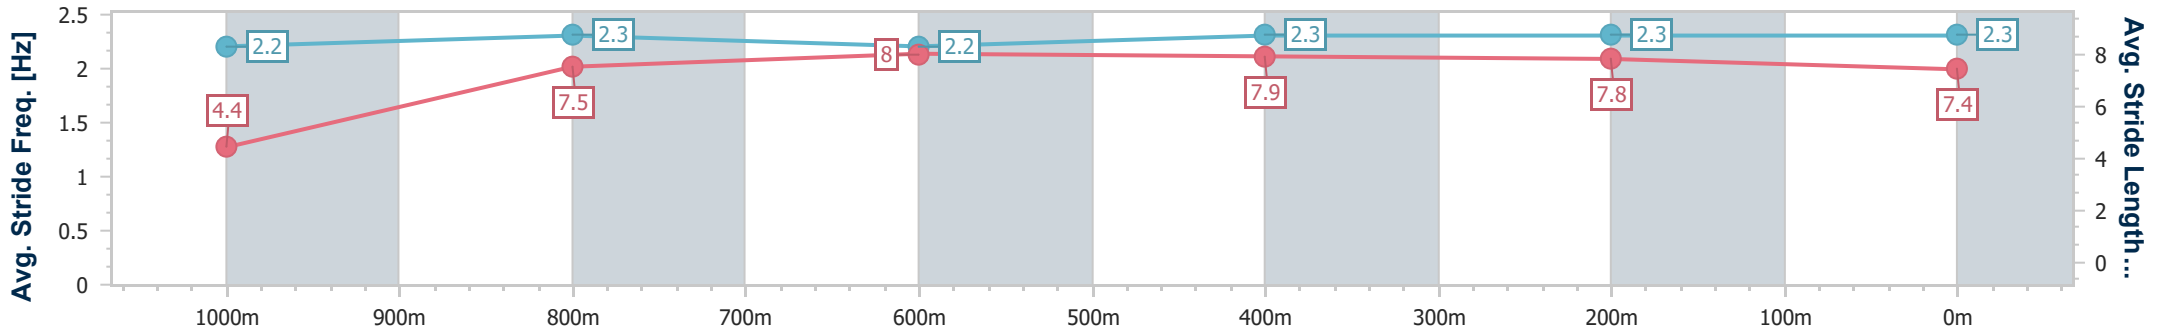

Horse/Jockey Name	Chaseton
Final Rank	5
Fastest Section Time (Section)	0:05.24 (Overall)
Top Speed [km/h] (Section)	66.4 (400m)
Race State	Finished

Doomben QLD Professional
Race 2: ROAD TO MAGIC MILLIONS ON SALE NOW Class 1
Plate - 1050m
22 November 2023 - 14:28
Track Rating: Heavy 9, Weather: Overcast, Rail Position: +10m
Entire Course

BRISBANE
RACING CLUB

Section	Overall	1000m	800m	600m	400m	200m
Section Times	1:02.20 [5] (0:05.24)	0:56.96 [3] (0:11.54)	0:45.42 [3] (0:11.37)	0:34.05 [3] (0:11.22)	0:22.83 [3] (0:11.02)	0:11.81 [4] (0:11.81)
Average Speed [km/h]	34.4	62.6	63.1	64.6	65.3	60.9
Top Speed [km/h]	55.8	64.1	64.2	66.0	66.4	63.0
Avg. Dist. to Rail [m]	4.0	1.8	0.4	0.8	2.6	2.6
Avg. Stride Freq. [Hz]	2.2	2.3	2.2	2.3	2.3	2.3
Avg. Stride Length [m]	4.4	7.5	8.0	7.9	7.8	7.4

- [ ] Ranking at each section and finish
- -.-.- No data available at this section
- NA No data available