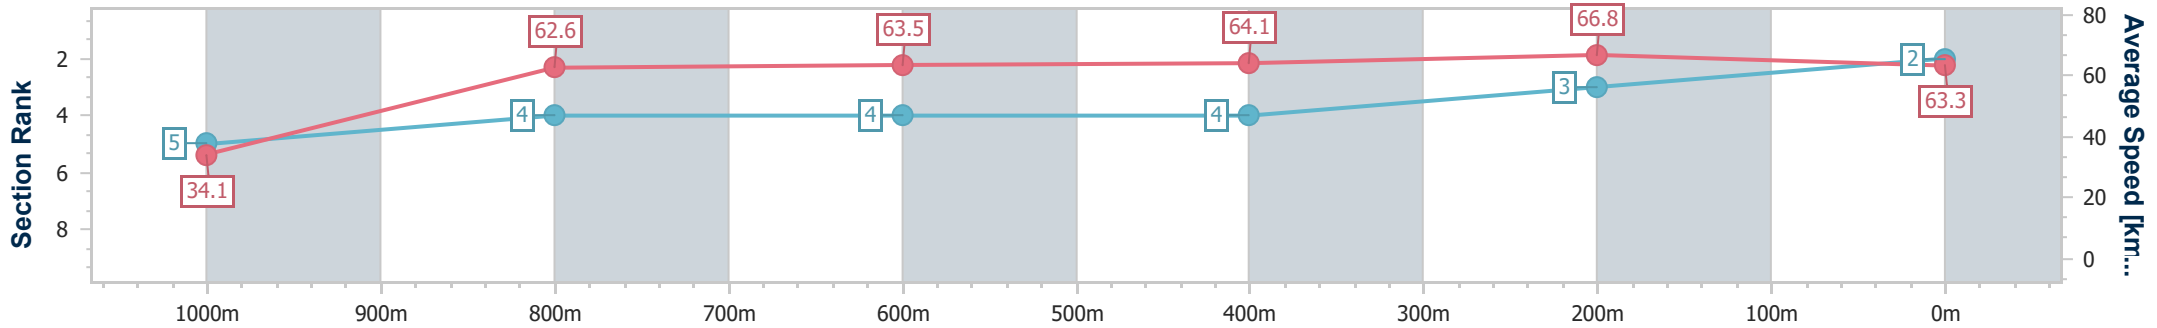

Horse/Jockey Name	Better Be Nordy
Final Rank	2
Fastest Section Time (Section)	0:05.37 (Overall)
Top Speed [km/h] (Section)	68.1 (400m)
Race State	Finished

Doomben QLD Professional
Race 2: ROAD TO MAGIC MILLIONS ON SALE NOW Class 1
Plate - 1050m
22 November 2023 - 14:28
Track Rating: Heavy 9, Weather: Overcast, Rail Position: +10m
Entire Course

BRISBANE
RACING CLUB

Section	Overall	1000m	800m	600m	400m	200m
Section Times	1:01.55 [2] (0:05.37)	0:56.18 [5] (0:11.47)	0:44.71 [4] (0:11.34)	0:33.37 [4] (0:11.22)	0:22.15 [4] (0:10.78)	0:11.37 [3] (0:11.37)
Average Speed [km/h]	34.1	62.6	63.5	64.1	66.8	63.3
Top Speed [km/h]	57.0	65.1	64.9	65.5	68.1	66.5
Avg. Dist. to Rail [m]	1.9	0.6	0.2	0.4	0.3	0.5
Avg. Stride Freq. [Hz]	2.0	2.4	2.3	2.4	2.4	2.4
Avg. Stride Length [m]	4.7	7.4	7.5	7.5	7.7	7.5

- [ ] Ranking at each section and finish
- -.-.- No data available at this section
- NA No data available