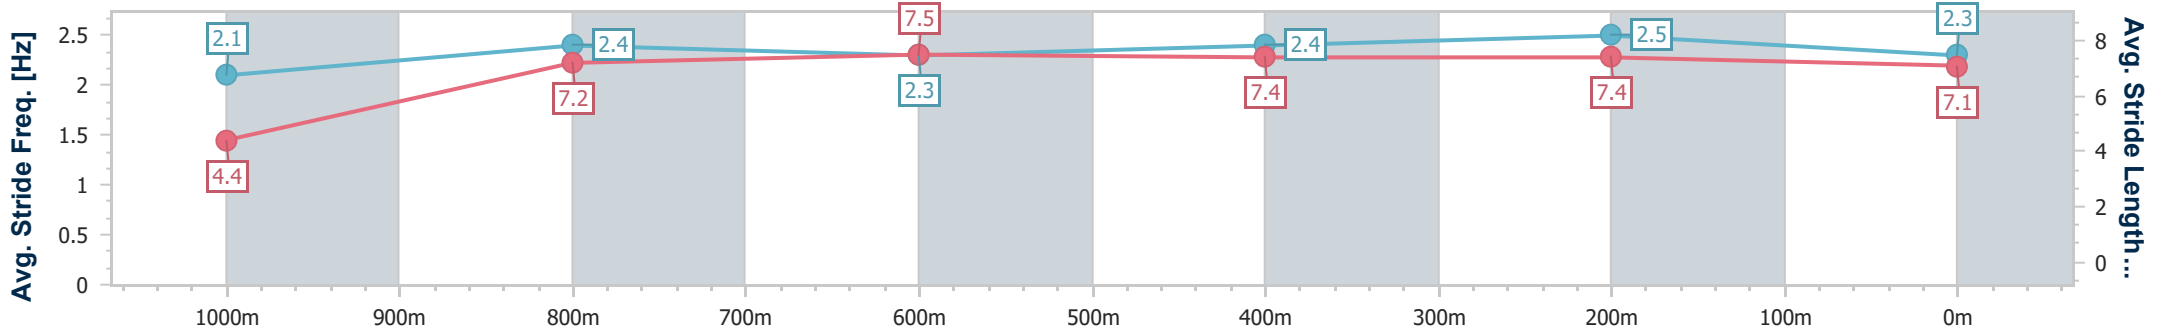

Horse/Jockey Name	Bernmark
Final Rank	6
Fastest Section Time (Section)	0:05.37 (Overall)
Top Speed [km/h] (Section)	66.2 (400m)
Race State	Finished

Doomben QLD Professional
Race 2: ROAD TO MAGIC MILLIONS ON SALE NOW Class 1
Plate - 1050m
22 November 2023 - 14:28
Track Rating: Heavy 9, Weather: Overcast, Rail Position: +10m
Entire Course

BRISBANE
RACING CLUB

Section	Overall	1000m	800m	600m	400m	200m								
Section Times	1:02.94 [6] (0:05.37)	0:57.57 [4] (0:11.82)	0:45.75 [6] (0:11.38)	0:34.37 [6] (0:11.22)	0:23.15 [6] (0:11.00)	0:12.15 [6] (0:12.15)								
Average Speed [km/h]	33.6	61.1	63.2	64.3	65.2	59.2								
Top Speed [km/h]	52.1	64.7	64.4	65.5	66.2	63.6								
Avg. Dist. to Rail [m]	5.9	1.5	0.5	0.5	0.8	0.6								
Avg. Stride Freq. [Hz]	2.1	2.4	2.3	2.4	2.5	2.3								
Avg. Stride Length [m]	4.4	7.2	7.5	7.4	7.4	7.1								

- [ ] Ranking at each section and finish
- -.-.- No data available at this section
- NA No data available