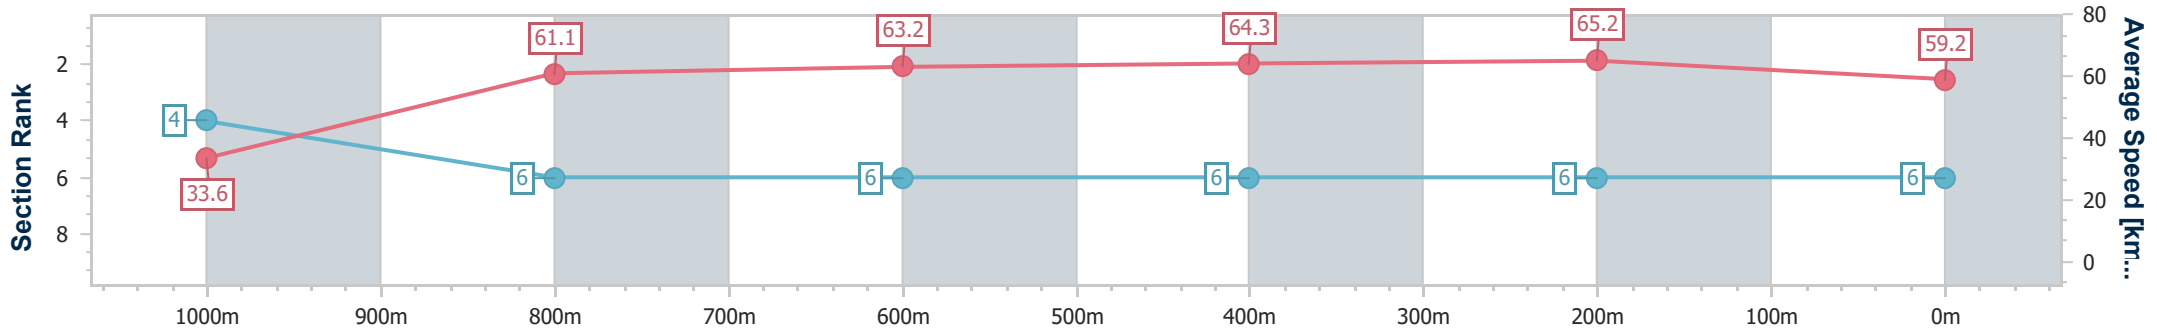

Horse/Jockey Name	Bernmark
Final Rank	6
Fastest Section Time (Section)	0:05.37 (Overall)
Top Speed [km/h] (Section)	66.2 (400m)
Race State	Finished

Doomben QLD Professional
Race 2: ROAD TO MAGIC MILLIONS ON SALE NOW Class 1
Plate - 1050m
22 November 2023 - 14:28
Track Rating: Heavy 9, Weather: Overcast, Rail Position: +10m
Entire Course

BRISBANE
RACING CLUB

Section	Overall	1000m	800m	600m	400m	200m								
Section Times	1:02.94 [6] (0:05.37)	0:57.57 [4] (0:11.82)	0:45.75 [6] (0:11.38)	0:34.37 [6] (0:11.22)	0:23.15 [6] (0:11.00)	0:12.15 [6] (0:12.15)								
Average Speed [km/h]	33.6	61.1	63.2	64.3	65.2	59.2								
Top Speed [km/h]	52.1	64.7	64.4	65.5	66.2	63.6								
Avg. Dist. to Rail [m]	5.9	1.5	0.5	0.5	0.8	0.6								
Avg. Stride Freq. [Hz]	2.1	2.4	2.3	2.4	2.5	2.3								
Avg. Stride Length [m]	4.4	7.2	7.5	7.4	7.4	7.1								

- [ ] Ranking at each section and finish
- -.-.- No data available at this section
- NA No data available