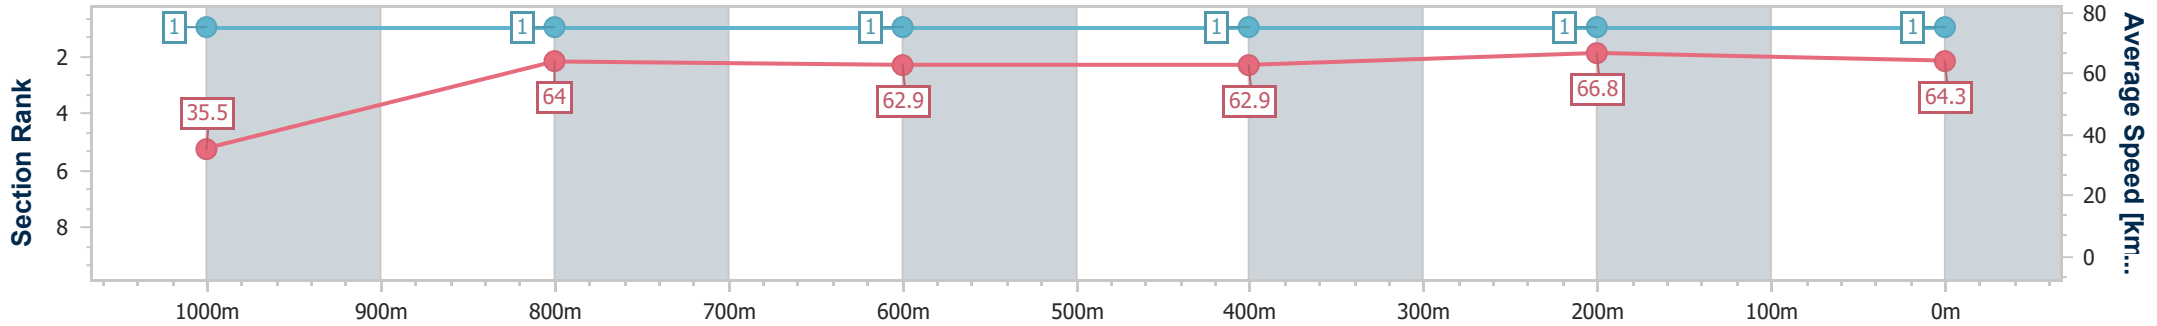

Horse/Jockey Name	Bezuqe
Final Rank	1
Fastest Section Time (Section)	0:05.08 (Overall)
Top Speed [km/h] (Section)	67.9 (400m)
Race State	Finished

Doomben QLD Professional
Race 2: ROAD TO MAGIC MILLIONS ON SALE NOW Class 1
Plate - 1050m
22 November 2023 - 14:28
Track Rating: Heavy 9, Weather: Overcast, Rail Position: +10m
Entire Course

BRISBANE
RACING CLUB

Section	Overall	1000m	800m	600m	400m	200m									
Section Times	1:01.03 [1] (0:05.08)	0:55.95 [1] (0:11.25)	0:44.70 [1] (0:11.36)	0:33.34 [1] (0:11.37)	0:21.97 [1] (0:10.75)	0:11.22 [1] (0:11.22)									
Average Speed [km/h]	35.5	64.0	62.9	62.9	66.8	64.3									
Top Speed [km/h]	58.0	65.7	64.7	64.7	67.9	67.1									
Avg. Dist. to Rail [m]	4.2	1.7	1.3	1.0	1.0	1.2									
Avg. Stride Freq. [Hz]	2.2	2.5	2.4	2.4	2.5	2.5									
Avg. Stride Length [m]	4.4	7.2	7.2	7.2	7.5	7.3									

- [ ] Ranking at each section and finish
- -.-.- No data available at this section
- NA No data available