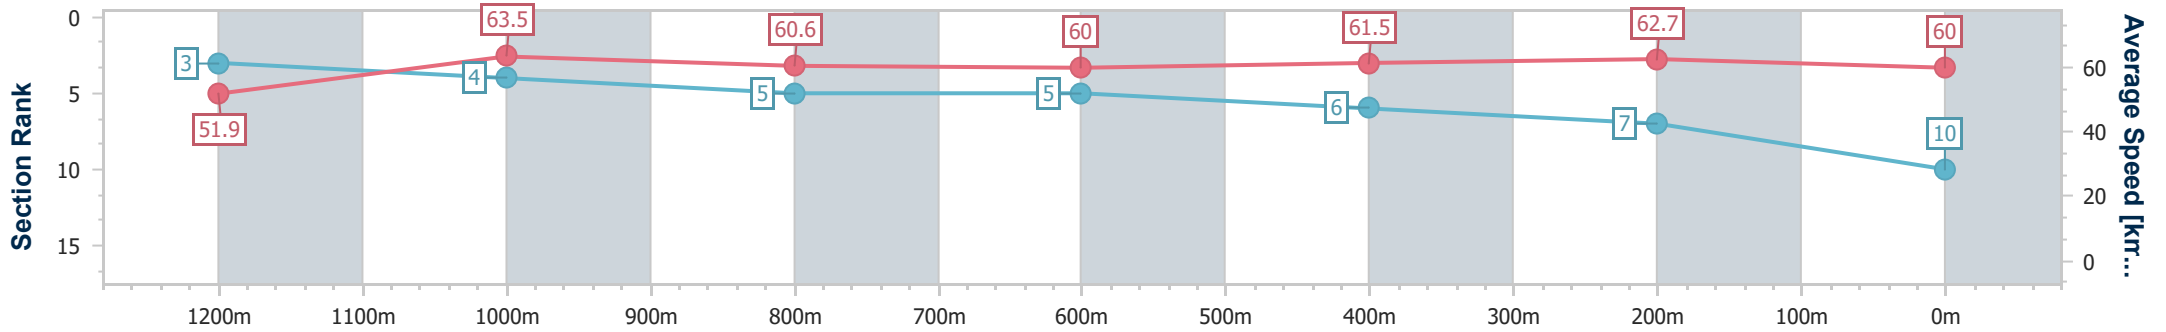

Sunshine Coast QLD Professional  
 Race 7: TRAVIS SCHULTZ & PARTNERS BENCHMARK 85  
 Handicap - 1400m

18 November 2023 - 15:57

Track Rating: Good 4, Weather: Overcast, Rail Position: True

Section	Overall	1200m	1000m	800m	600m	400m	200m
Section Times	1:24.69 [9] (0:14.44)	1:10.25 [9] (0:11.46)	0:58.79 [9] (0:11.94)	0:46.85 [10] (0:12.10)	0:34.75 [10] (0:11.69)	0:23.06 [9] (0:11.26)	0:11.80 [8] (0:11.80)
Average Speed [km/h]	49.9	62.7	60.9	60.3	62.4	63.9	60.7
Top Speed [km/h]	63.5	64.2	61.3	61.5	63.6	64.8	63.9
Avg. Dist. to Rail [m]	10.7	4.3	3.1	2.4	2.0	5.3	6.6
Avg. Stride Freq. [Hz]	2.2	2.4	2.3	2.3	2.4	2.4	2.3
Avg. Stride Length [m]	6.2	7.3	7.3	7.3	7.3	7.4	7.2

- [ ] Ranking at each section and finish
- .-.- No data available at this section
- NA No data available

Horse/Jockey Name	Acrobatic
Final Rank	10
Fastest Section Time (Section)	0:11.37 (1200m)
Top Speed [km/h] (Section)	64.5 (1200m)
Race State	Finished

Sunshine Coast QLD Professional  
 Race 7: TRAVIS SCHULTZ & PARTNERS BENCHMARK 85  
 Handicap - 1400m

18 November 2023 - 15:57

Track Rating: Good 4, Weather: Overcast, Rail Position: True

Section	Overall	1200m	1000m	800m	600m	400m	200m
Section Times	1:24.81 [10] (0:13.86)	1:10.95 [3] (0:11.37)	0:59.58 [4] (0:11.94)	0:47.64 [5] (0:12.27)	0:35.37 [5] (0:11.89)	0:23.48 [6] (0:11.47)	0:12.01 [7] (0:12.01)
Average Speed [km/h]	51.9	63.5	60.6	60.0	61.5	62.7	60.0
Top Speed [km/h]	64.2	64.5	63.1	60.5	62.7	63.5	61.6
Avg. Dist. to Rail [m]	8.6	4.6	3.8	3.3	2.4	3.2	2.9
Avg. Stride Freq. [Hz]	2.2	2.3	2.2	2.2	2.2	2.3	2.2
Avg. Stride Length [m]	6.6	7.8	7.6	7.6	7.6	7.6	7.3