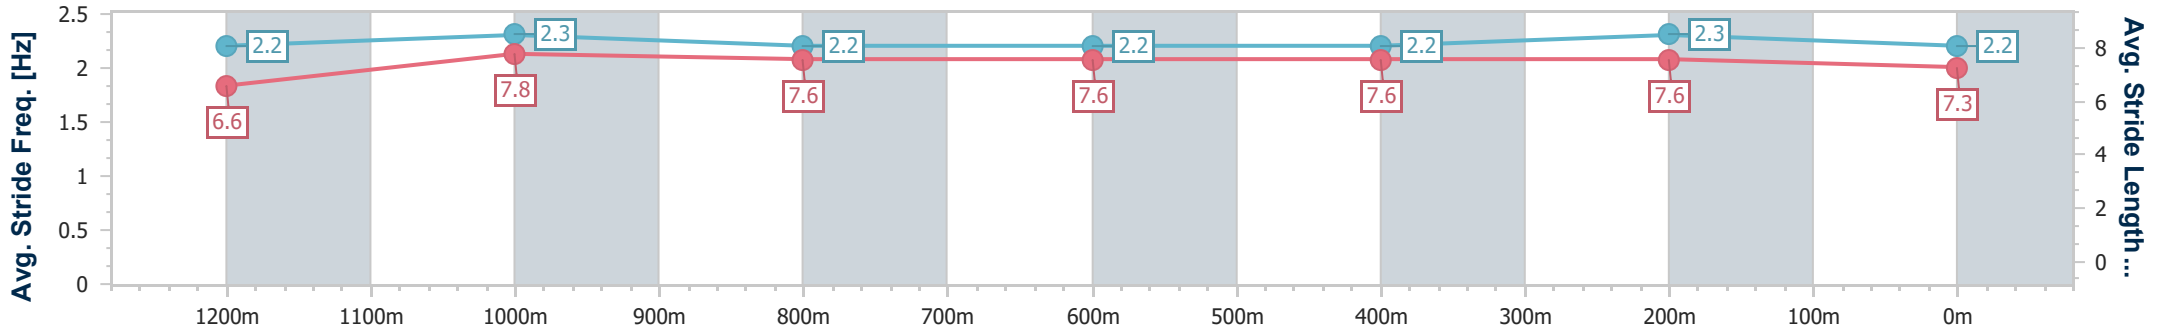

Sunshine Coast QLD Professional  
 Race 7: TRAVIS SCHULTZ & PARTNERS BENCHMARK 85  
 Handicap - 1400m

18 November 2023 - 15:57

Track Rating: Good 4, Weather: Overcast, Rail Position: True

Section	Overall	1200m	1000m	800m	600m	400m	200m
Section Times	1:24.69 [9] (0:14.44)	1:10.25 [9] (0:11.46)	0:58.79 [9] (0:11.94)	0:46.85 [10] (0:12.10)	0:34.75 [10] (0:11.69)	0:23.06 [9] (0:11.26)	0:11.80 [8] (0:11.80)
Average Speed [km/h]	49.9	62.7	60.9	60.3	62.4	63.9	60.7
Top Speed [km/h]	63.5	64.2	61.3	61.5	63.6	64.8	63.9
Avg. Dist. to Rail [m]	10.7	4.3	3.1	2.4	2.0	5.3	6.6
Avg. Stride Freq. [Hz]	2.2	2.4	2.3	2.3	2.4	2.4	2.3
Avg. Stride Length [m]	6.2	7.3	7.3	7.3	7.3	7.4	7.2

- [ ] Ranking at each section and finish
- .-.- No data available at this section
- NA No data available

Horse/Jockey Name	Acrobatic
Final Rank	10
Fastest Section Time (Section)	0:11.37 (1200m)
Top Speed [km/h] (Section)	64.5 (1200m)
Race State	Finished

Sunshine Coast QLD Professional  
 Race 7: TRAVIS SCHULTZ & PARTNERS BENCHMARK 85  
 Handicap - 1400m

18 November 2023 - 15:57

Track Rating: Good 4, Weather: Overcast, Rail Position: True

Section	Overall	1200m	1000m	800m	600m	400m	200m
Section Times	1:24.81 [10] (0:13.86)	1:10.95 [3] (0:11.37)	0:59.58 [4] (0:11.94)	0:47.64 [5] (0:12.27)	0:35.37 [5] (0:11.89)	0:23.48 [6] (0:11.47)	0:12.01 [7] (0:12.01)
Average Speed [km/h]	51.9	63.5	60.6	60.0	61.5	62.7	60.0
Top Speed [km/h]	64.2	64.5	63.1	60.5	62.7	63.5	61.6
Avg. Dist. to Rail [m]	8.6	4.6	3.8	3.3	2.4	3.2	2.9
Avg. Stride Freq. [Hz]	2.2	2.3	2.2	2.2	2.2	2.3	2.2
Avg. Stride Length [m]	6.6	7.8	7.6	7.6	7.6	7.6	7.3