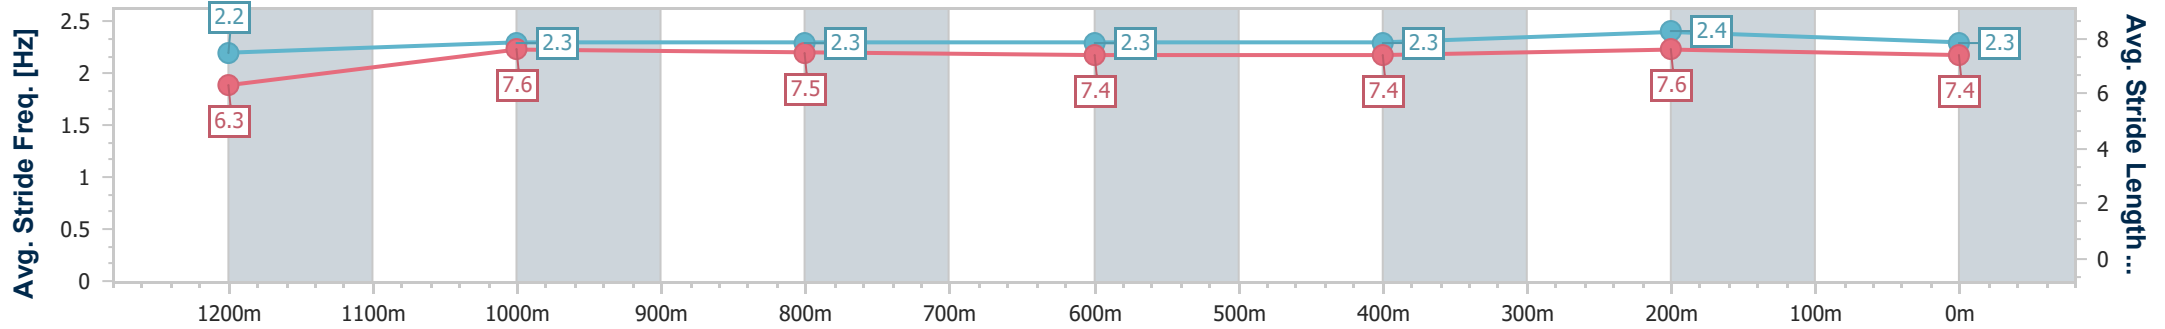

Sunshine Coast QLD Professional  
 Race 7: TRAVIS SCHULTZ & PARTNERS BENCHMARK 85  
 Handicap - 1400m

18 November 2023 - 15:57

Track Rating: Good 4, Weather: Overcast, Rail Position: True

Section	Overall	1200m	1000m	800m	600m	400m	200m
Section Times	1:24.52 [7] (0:14.23)	1:10.29 [7] (0:11.52)	0:58.77 [8] (0:11.93)	0:46.84 [8] (0:12.07)	0:34.77 [8] (0:11.67)	0:23.10 [7] (0:11.34)	0:11.76 [5] (0:11.76)
Average Speed [km/h]	50.7	62.5	60.8	60.1	62.0	63.3	61.3
Top Speed [km/h]	64.0	63.9	62.0	60.9	62.8	64.3	62.9
Avg. Dist. to Rail [m]	8.3	4.5	3.0	1.6	0.4	3.2	5.0
Avg. Stride Freq. [Hz]	2.2	2.3	2.3	2.2	2.3	2.3	2.2
Avg. Stride Length [m]	6.4	7.6	7.5	7.5	7.6	7.6	7.6

- [ ] Ranking at each section and finish
- .-.- No data available at this section
- NA No data available

Horse/Jockey Name	Patton
Final Rank	8
Fastest Section Time (Section)	0:11.28 (400m)
Top Speed [km/h] (Section)	65.1 (400m)
Race State	Finished

Sunshine Coast QLD Professional  
 Race 7: TRAVIS SCHULTZ & PARTNERS BENCHMARK 85  
 Handicap - 1400m

18 November 2023 - 15:57

Track Rating: Good 4, Weather: Overcast, Rail Position: True

Section	Overall	1200m	1000m	800m	600m	400m	200m
Section Times	1:24.61 [8] (0:14.54)	1:10.07 [10] (0:11.48)	0:58.59 [10] (0:11.70)	0:46.89 [9] (0:12.04)	0:34.85 [9] (0:11.90)	0:22.95 [10] (0:11.28)	0:11.67 [9] (0:11.67)
Average Speed [km/h]	49.6	62.8	61.7	60.1	60.7	63.9	61.7
Top Speed [km/h]	62.6	63.6	62.8	61.1	61.7	65.1	63.4
Avg. Dist. to Rail [m]	8.5	2.7	1.2	1.2	0.7	1.7	2.0
Avg. Stride Freq. [Hz]	2.2	2.3	2.3	2.3	2.3	2.4	2.3
Avg. Stride Length [m]	6.3	7.6	7.5	7.4	7.4	7.6	7.4