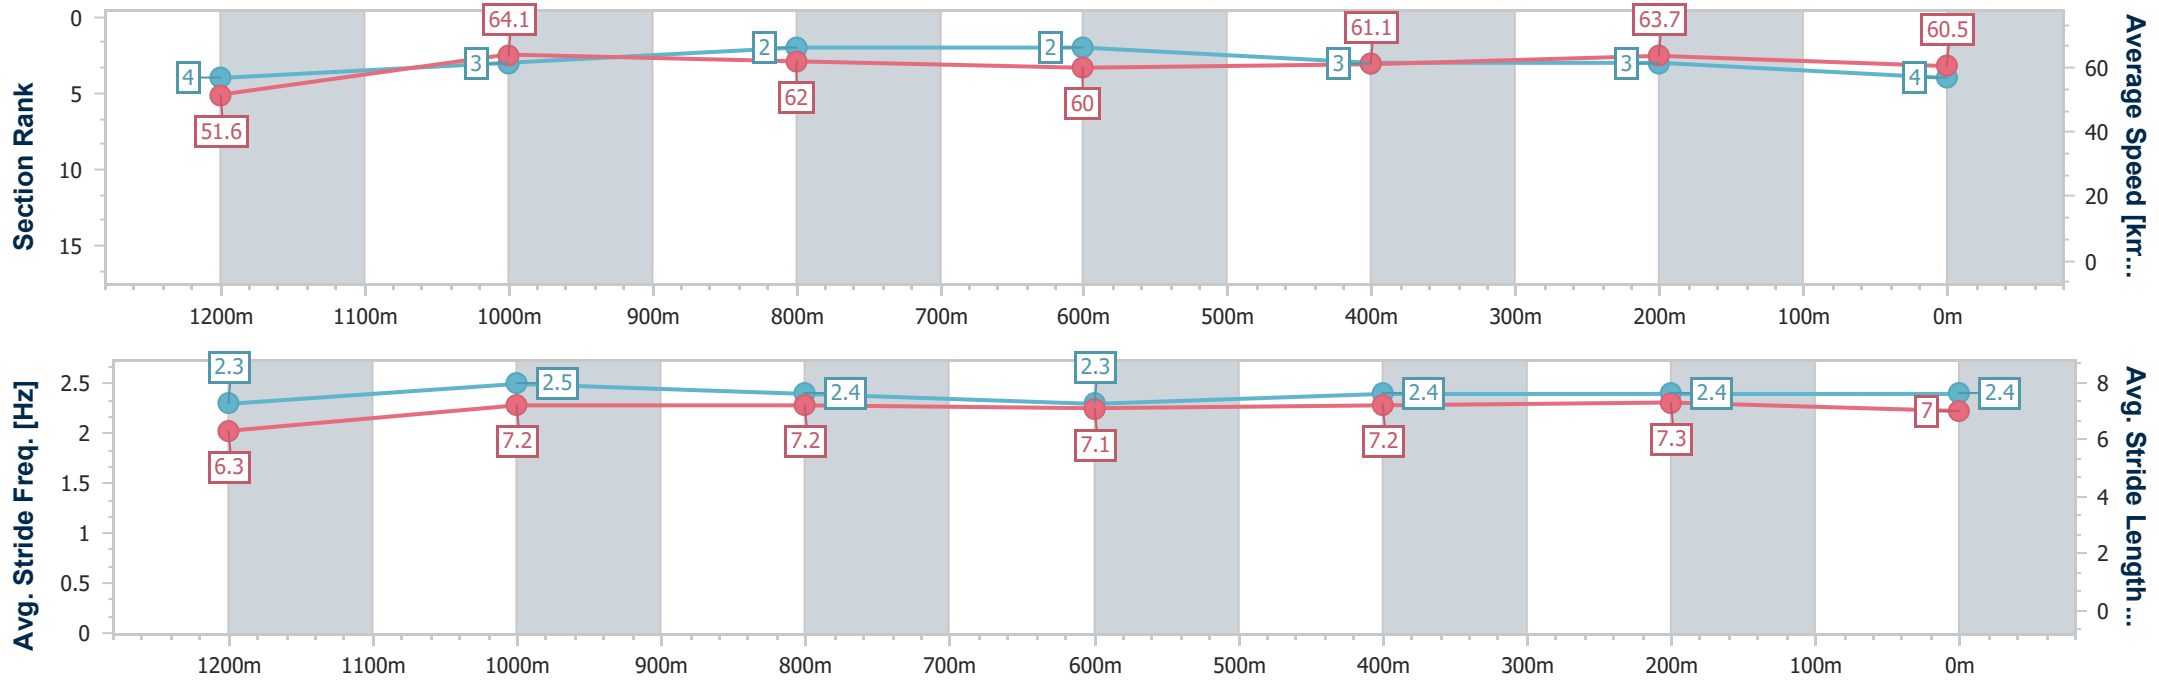

- [ ] Ranking at each section and finish
- .-.- No data available at this section
- NA No data available

Horse/Jockey Name	Our Magnus
Final Rank	4
Fastest Section Time (Section)	0:11.27 (1200m)
Top Speed [km/h] (Section)	64.5 (1200m)
Race State	Finished

Sunshine Coast QLD Professional  
 Race 7: TRAVIS SCHULTZ & PARTNERS BENCHMARK 85  
 Handicap - 1400m

18 November 2023 - 15:57

Track Rating: Good 4, Weather: Overcast, Rail Position: True

Section	Overall	1200m	1000m	800m	600m	400m	200m
Section Times	1:24.40 [4] (0:13.92)	1:10.48 [4] (0:11.27)	0:59.21 [3] (0:11.67)	0:47.54 [2] (0:12.29)	0:35.25 [2] (0:12.01)	0:23.24 [3] (0:11.30)	0:11.94 [3] (0:11.94)
Average Speed [km/h]	51.6	64.1	62.0	60.0	61.1	63.7	60.5
Top Speed [km/h]	64.1	64.5	64.5	61.0	63.1	64.3	62.3
Avg. Dist. to Rail [m]	11.0	5.2	3.3	3.9	3.4	3.0	2.1
Avg. Stride Freq. [Hz]	2.3	2.5	2.4	2.3	2.4	2.4	2.4
Avg. Stride Length [m]	6.3	7.2	7.2	7.1	7.2	7.3	7.0