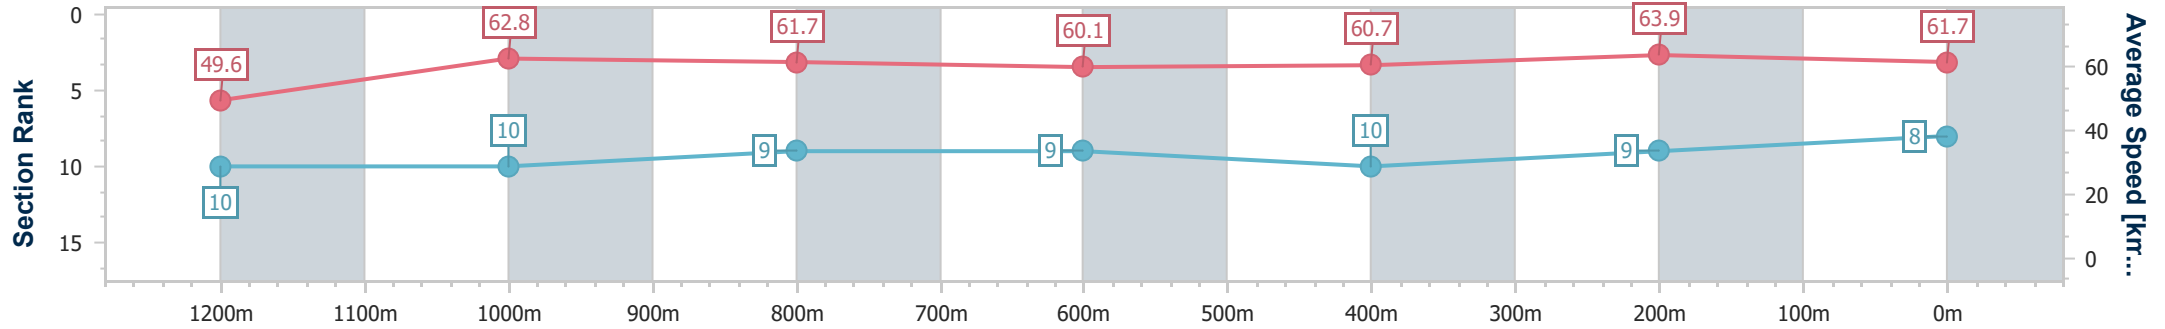

Sunshine Coast QLD Professional  
 Race 7: TRAVIS SCHULTZ & PARTNERS BENCHMARK 85  
 Handicap - 1400m

18 November 2023 - 15:57

Track Rating: Good 4, Weather: Overcast, Rail Position: True

Section	Overall	1200m	1000m	800m	600m	400m	200m
Section Times	1:24.52 [7] (0:14.23)	1:10.29 [7] (0:11.52)	0:58.77 [8] (0:11.93)	0:46.84 [8] (0:12.07)	0:34.77 [8] (0:11.67)	0:23.10 [7] (0:11.34)	0:11.76 [5] (0:11.76)
Average Speed [km/h]	50.7	62.5	60.8	60.1	62.0	63.3	61.3
Top Speed [km/h]	64.0	63.9	62.0	60.9	62.8	64.3	62.9
Avg. Dist. to Rail [m]	8.3	4.5	3.0	1.6	0.4	3.2	5.0
Avg. Stride Freq. [Hz]	2.2	2.3	2.3	2.2	2.3	2.3	2.2
Avg. Stride Length [m]	6.4	7.6	7.5	7.5	7.6	7.6	7.6

- [ ] Ranking at each section and finish
- .-.- No data available at this section
- NA No data available

Horse/Jockey Name	Patton
Final Rank	8
Fastest Section Time (Section)	0:11.28 (400m)
Top Speed [km/h] (Section)	65.1 (400m)
Race State	Finished

Sunshine Coast QLD Professional  
 Race 7: TRAVIS SCHULTZ & PARTNERS BENCHMARK 85  
 Handicap - 1400m

18 November 2023 - 15:57

Track Rating: Good 4, Weather: Overcast, Rail Position: True

Section	Overall	1200m	1000m	800m	600m	400m	200m
Section Times	1:24.61 [8] (0:14.54)	1:10.07 [10] (0:11.48)	0:58.59 [10] (0:11.70)	0:46.89 [9] (0:12.04)	0:34.85 [9] (0:11.90)	0:22.95 [10] (0:11.28)	0:11.67 [9] (0:11.67)
Average Speed [km/h]	49.6	62.8	61.7	60.1	60.7	63.9	61.7
Top Speed [km/h]	62.6	63.6	62.8	61.1	61.7	65.1	63.4
Avg. Dist. to Rail [m]	8.5	2.7	1.2	1.2	0.7	1.7	2.0
Avg. Stride Freq. [Hz]	2.2	2.3	2.3	2.3	2.3	2.4	2.3
Avg. Stride Length [m]	6.3	7.6	7.5	7.4	7.4	7.6	7.4