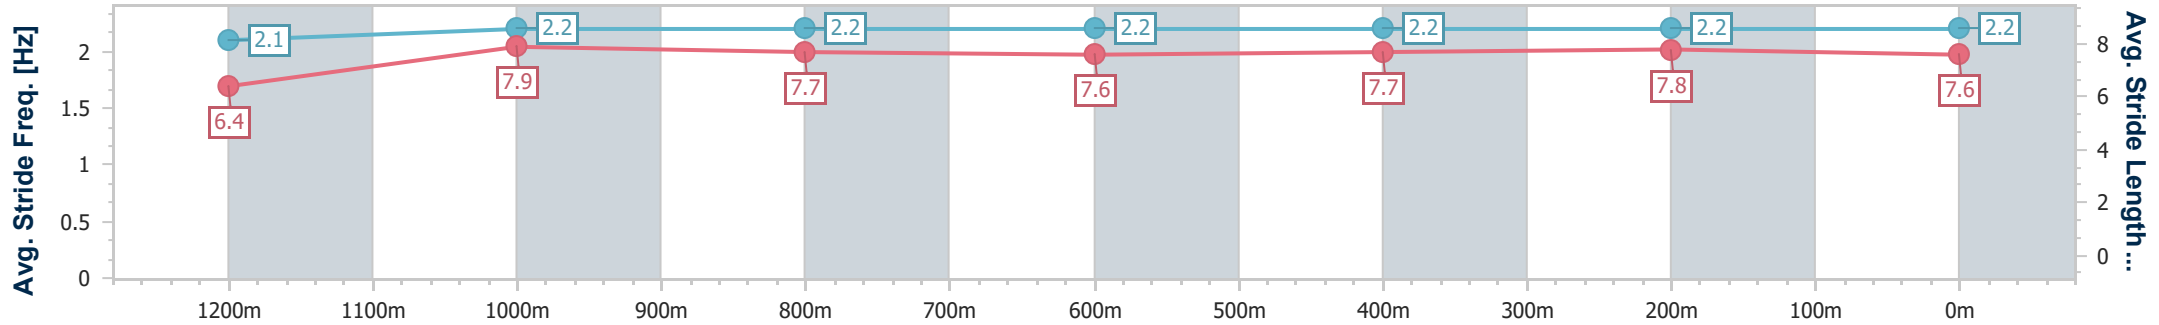

Sunshine Coast QLD Professional  
Race 7: TRAVIS SCHULTZ & PARTNERS BENCHMARK 85  
Handicap - 1400m

18 November 2023 - 15:57

Track Rating: Good 4, Weather: Overcast, Rail Position: True

Section	Overall	1200m	1000m	800m	600m	400m	200m
Section Times	1:24.42 [5] (0:14.83)	1:09.59 [11] (0:11.45)	0:58.14 [11] (0:11.76)	0:46.38 [11] (0:11.94)	0:34.44 [11] (0:11.80)	0:22.64 [11] (0:11.26)	0:11.38 [11] (0:11.38)
Average Speed [km/h]	48.8	62.9	61.5	61.1	61.8	63.9	63.2
Top Speed [km/h]	61.0	64.3	62.3	62.3	63.2	64.8	64.3
Avg. Dist. to Rail [m]	12.5	3.9	2.6	2.3	2.0	3.3	3.7
Avg. Stride Freq. [Hz]	2.0	2.1	2.1	2.1	2.1	2.2	2.2
Avg. Stride Length [m]	6.7	8.2	8.1	7.9	8.1	8.2	7.9

- [ ] Ranking at each section and finish
- .-.- No data available at this section
- NA No data available

Horse/Jockey Name	Starvirgo
Final Rank	6
Fastest Section Time (Section)	0:11.34 (1200m)
Top Speed [km/h] (Section)	64.0 (1200m)
Race State	Finished

Sunshine Coast QLD Professional  
 Race 7: TRAVIS SCHULTZ & PARTNERS BENCHMARK 85  
 Handicap - 1400m

18 November 2023 - 15:57

Track Rating: Good 4, Weather: Overcast, Rail Position: True

Section	Overall	1200m	1000m	800m	600m	400m	200m
Section Times	1:24.43 [6] (0:14.30)	1:10.13 [8] (0:11.34)	0:58.79 [7] (0:11.72)	0:47.07 [6] (0:12.13)	0:34.94 [6] (0:11.82)	0:23.12 [5] (0:11.46)	0:11.66 [6] (0:11.66)
Average Speed [km/h]	50.5	63.5	61.6	59.9	60.9	62.8	61.8
Top Speed [km/h]	63.2	64.0	63.5	60.3	62.5	63.5	63.5
Avg. Dist. to Rail [m]	6.1	3.0	2.1	1.4	0.3	0.8	1.4
Avg. Stride Freq. [Hz]	2.1	2.2	2.2	2.2	2.2	2.2	2.2
Avg. Stride Length [m]	6.4	7.9	7.7	7.6	7.7	7.8	7.6