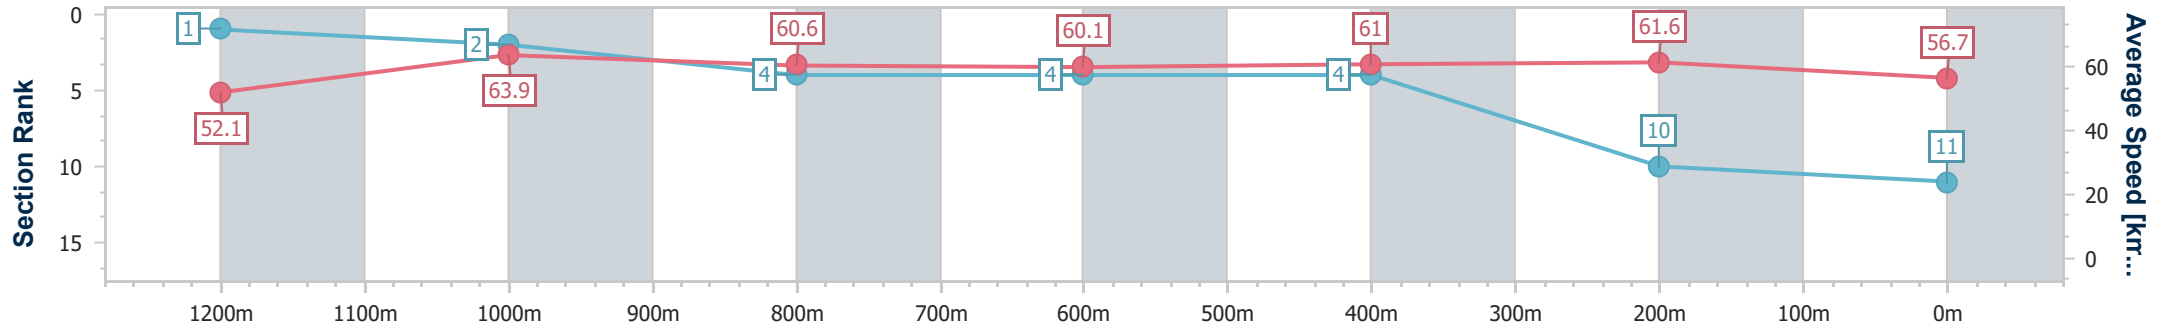

Sunshine Coast QLD Professional  
 Race 7: TRAVIS SCHULTZ & PARTNERS BENCHMARK 85  
 Handicap - 1400m

18 November 2023 - 15:57

Track Rating: Good 4, Weather: Overcast, Rail Position: True

Section	Overall	1200m	1000m	800m	600m	400m	200m
Section Times	1:24.81 [10] (0:13.86)	1:10.95 [3] (0:11.37)	0:59.58 [4] (0:11.94)	0:47.64 [5] (0:12.27)	0:35.37 [5] (0:11.89)	0:23.48 [6] (0:11.47)	0:12.01 [7] (0:12.01)
Average Speed [km/h]	51.9	63.5	60.6	60.0	61.5	62.7	60.0
Top Speed [km/h]	64.2	64.5	63.1	60.5	62.7	63.5	61.6
Avg. Dist. to Rail [m]	8.6	4.6	3.8	3.3	2.4	3.2	2.9
Avg. Stride Freq. [Hz]	2.2	2.3	2.2	2.2	2.2	2.3	2.2
Avg. Stride Length [m]	6.6	7.8	7.6	7.6	7.6	7.6	7.3

- [ ] Ranking at each section and finish
- .-.- No data available at this section
- NA No data available

Horse/Jockey Name	Centaur
Final Rank	11
Fastest Section Time (Section)	0:11.28 (1200m)
Top Speed [km/h] (Section)	65.3 (1200m)
Race State	Finished

Sunshine Coast QLD Professional  
 Race 7: TRAVIS SCHULTZ & PARTNERS BENCHMARK 85  
 Handicap - 1400m

18 November 2023 - 15:57

Track Rating: Good 4, Weather: Overcast, Rail Position: True

Section	Overall	1200m	1000m	800m	600m	400m	200m
Section Times	1:25.70 [11] (0:13.81)	1:11.89 [1] (0:11.28)	1:00.61 [2] (0:12.01)	0:48.60 [4] (0:12.23)	0:36.37 [4] (0:11.97)	0:24.40 [4] (0:11.69)	0:12.71 [10] (0:12.71)
Average Speed [km/h]	52.1	63.9	60.6	60.1	61.0	61.6	56.7
Top Speed [km/h]	64.5	65.3	63.7	60.6	62.0	62.6	59.2
Avg. Dist. to Rail [m]	14.1	7.4	5.3	3.3	2.4	3.2	5.3
Avg. Stride Freq. [Hz]	2.2	2.3	2.2	2.2	2.3	2.3	2.2
Avg. Stride Length [m]	6.6	7.7	7.4	7.4	7.1	7.4	7.2