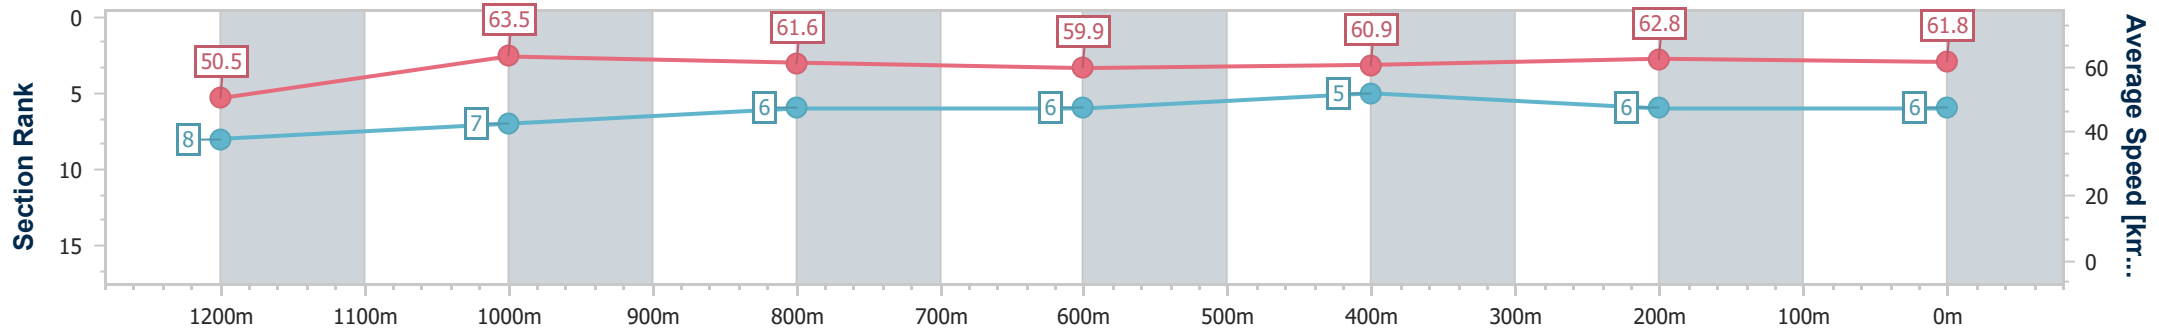

Sunshine Coast QLD Professional  
Race 7: TRAVIS SCHULTZ & PARTNERS BENCHMARK 85  
Handicap - 1400m

18 November 2023 - 15:57

Track Rating: Good 4, Weather: Overcast, Rail Position: True

Section	Overall	1200m	1000m	800m	600m	400m	200m
Section Times	1:24.42 [5] (0:14.83)	1:09.59 [11] (0:11.45)	0:58.14 [11] (0:11.76)	0:46.38 [11] (0:11.94)	0:34.44 [11] (0:11.80)	0:22.64 [11] (0:11.26)	0:11.38 [11] (0:11.38)
Average Speed [km/h]	48.8	62.9	61.5	61.1	61.8	63.9	63.2
Top Speed [km/h]	61.0	64.3	62.3	62.3	63.2	64.8	64.3
Avg. Dist. to Rail [m]	12.5	3.9	2.6	2.3	2.0	3.3	3.7
Avg. Stride Freq. [Hz]	2.0	2.1	2.1	2.1	2.1	2.2	2.2
Avg. Stride Length [m]	6.7	8.2	8.1	7.9	8.1	8.2	7.9

- [ ] Ranking at each section and finish
- .-.- No data available at this section
- NA No data available

Horse/Jockey Name	Starvirgo
Final Rank	6
Fastest Section Time (Section)	0:11.34 (1200m)
Top Speed [km/h] (Section)	64.0 (1200m)
Race State	Finished

Sunshine Coast QLD Professional  
 Race 7: TRAVIS SCHULTZ & PARTNERS BENCHMARK 85  
 Handicap - 1400m

18 November 2023 - 15:57

Track Rating: Good 4, Weather: Overcast, Rail Position: True

Section	Overall	1200m	1000m	800m	600m	400m	200m
Section Times	1:24.43 [6] (0:14.30)	1:10.13 [8] (0:11.34)	0:58.79 [7] (0:11.72)	0:47.07 [6] (0:12.13)	0:34.94 [6] (0:11.82)	0:23.12 [5] (0:11.46)	0:11.66 [6] (0:11.66)
Average Speed [km/h]	50.5	63.5	61.6	59.9	60.9	62.8	61.8
Top Speed [km/h]	63.2	64.0	63.5	60.3	62.5	63.5	63.5
Avg. Dist. to Rail [m]	6.1	3.0	2.1	1.4	0.3	0.8	1.4
Avg. Stride Freq. [Hz]	2.1	2.2	2.2	2.2	2.2	2.2	2.2
Avg. Stride Length [m]	6.4	7.9	7.7	7.6	7.7	7.8	7.6