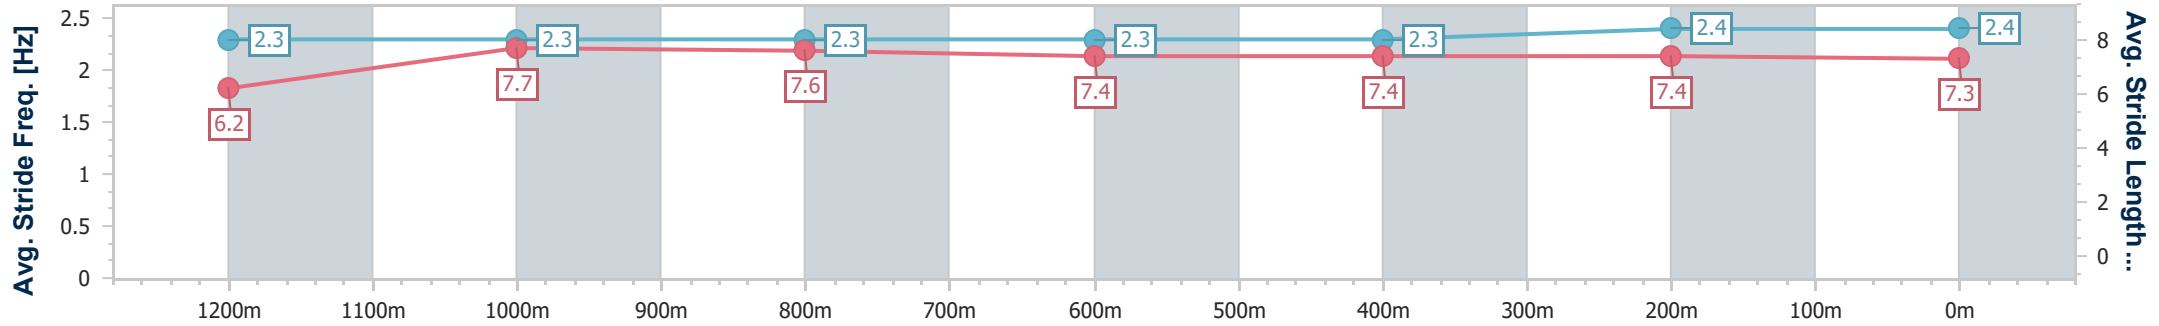

Horse/Jockey Name	National Choice
Final Rank	1
Fastest Section Time (Section)	0:11.17 (400m)
Top Speed [km/h] (Section)	65.7 (400m)
Race State	Finished

Sunshine Coast QLD Professional
Race 7: TRAVIS SCHULTZ & PARTNERS BENCHMARK 85
Handicap - 1400m

18 November 2023 - 15:57

Track Rating: Good 4, Weather: Overcast, Rail Position: True

Section	Overall	1200m	1000m	800m	600m	400m	200m
Section Times	1:23.84 [1] (0:14.05)	1:09.79 [5] (0:11.28)	0:58.51 [5] (0:11.72)	0:46.79 [3] (0:12.23)	0:34.56 [3] (0:11.85)	0:22.71 [2] (0:11.17)	0:11.54 [2] (0:11.54)
Average Speed [km/h]	51.2	64.0	61.6	59.7	61.1	64.4	62.5
Top Speed [km/h]	63.4	64.4	63.8	60.4	63.5	65.7	64.1
Avg. Dist. to Rail [m]	6.0	3.4	2.3	2.0	0.8	1.3	3.2
Avg. Stride Freq. [Hz]	2.3	2.3	2.3	2.3	2.3	2.4	2.4
Avg. Stride Length [m]	6.2	7.7	7.6	7.4	7.4	7.4	7.3

- [ ] Ranking at each section and finish
- -.-.- No data available at this section
- NA No data available