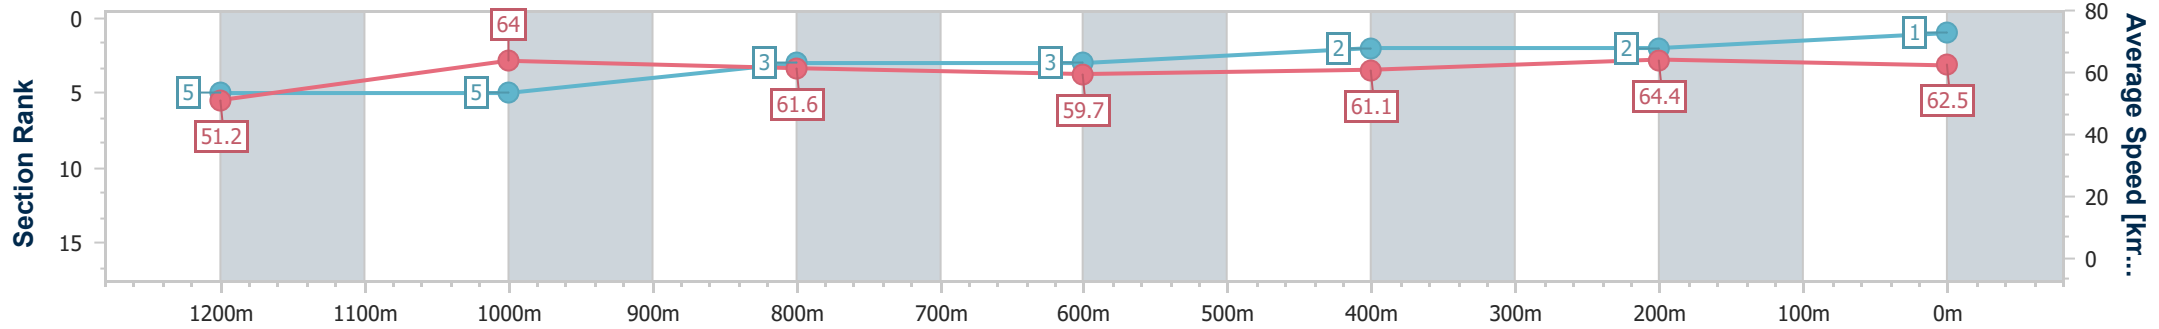

Horse/Jockey Name	National Choice
Final Rank	1
Fastest Section Time (Section)	0:11.17 (400m)
Top Speed [km/h] (Section)	65.7 (400m)
Race State	Finished

Sunshine Coast QLD Professional
Race 7: TRAVIS SCHULTZ & PARTNERS BENCHMARK 85
Handicap - 1400m

18 November 2023 - 15:57

Track Rating: Good 4, Weather: Overcast, Rail Position: True

Section	Overall	1200m	1000m	800m	600m	400m	200m
Section Times	1:23.84 [1] (0:14.05)	1:09.79 [5] (0:11.28)	0:58.51 [5] (0:11.72)	0:46.79 [3] (0:12.23)	0:34.56 [3] (0:11.85)	0:22.71 [2] (0:11.17)	0:11.54 [2] (0:11.54)
Average Speed [km/h]	51.2	64.0	61.6	59.7	61.1	64.4	62.5
Top Speed [km/h]	63.4	64.4	63.8	60.4	63.5	65.7	64.1
Avg. Dist. to Rail [m]	6.0	3.4	2.3	2.0	0.8	1.3	3.2
Avg. Stride Freq. [Hz]	2.3	2.3	2.3	2.3	2.3	2.4	2.4
Avg. Stride Length [m]	6.2	7.7	7.6	7.4	7.4	7.4	7.3

- [ ] Ranking at each section and finish
- -.-.- No data available at this section
- NA No data available