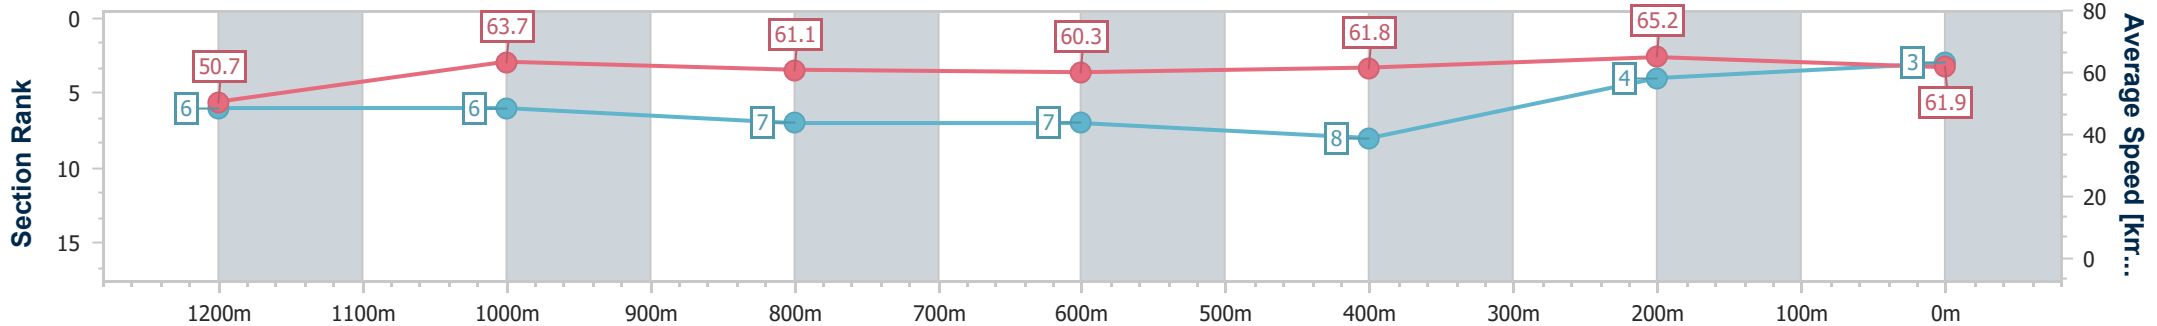

- [ ] Ranking at each section and finish
- .-.- No data available at this section
- NA No data available

Horse/Jockey Name	Sha Of Gomer
Final Rank	3
Fastest Section Time (Section)	0:11.05 (400m)
Top Speed [km/h] (Section)	66.0 (1200m)
Race State	Finished

Sunshine Coast QLD Professional  
Race 7: TRAVIS SCHULTZ & PARTNERS BENCHMARK 85  
Handicap - 1400m

18 November 2023 - 15:57

Track Rating: Good 4, Weather: Overcast, Rail Position: True

Section	Overall	1200m	1000m	800m	600m	400m	200m
Section Times	1:24.09 [3] (0:14.17)	1:09.92 [6] (0:11.30)	0:58.62 [6] (0:11.91)	0:46.71 [7] (0:12.16)	0:34.55 [7] (0:11.89)	0:22.66 [8] (0:11.05)	0:11.61 [4] (0:11.61)
Average Speed [km/h]	50.7	63.7	61.1	60.3	61.8	65.2	61.9
Top Speed [km/h]	65.1	66.0	62.3	61.3	64.2	65.9	65.0
Avg. Dist. to Rail [m]	10.0	5.0	3.3	3.2	3.2	3.6	3.8
Avg. Stride Freq. [Hz]	2.2	2.3	2.2	2.2	2.3	2.4	2.3
Avg. Stride Length [m]	6.3	7.7	7.6	7.5	7.6	7.5	7.4