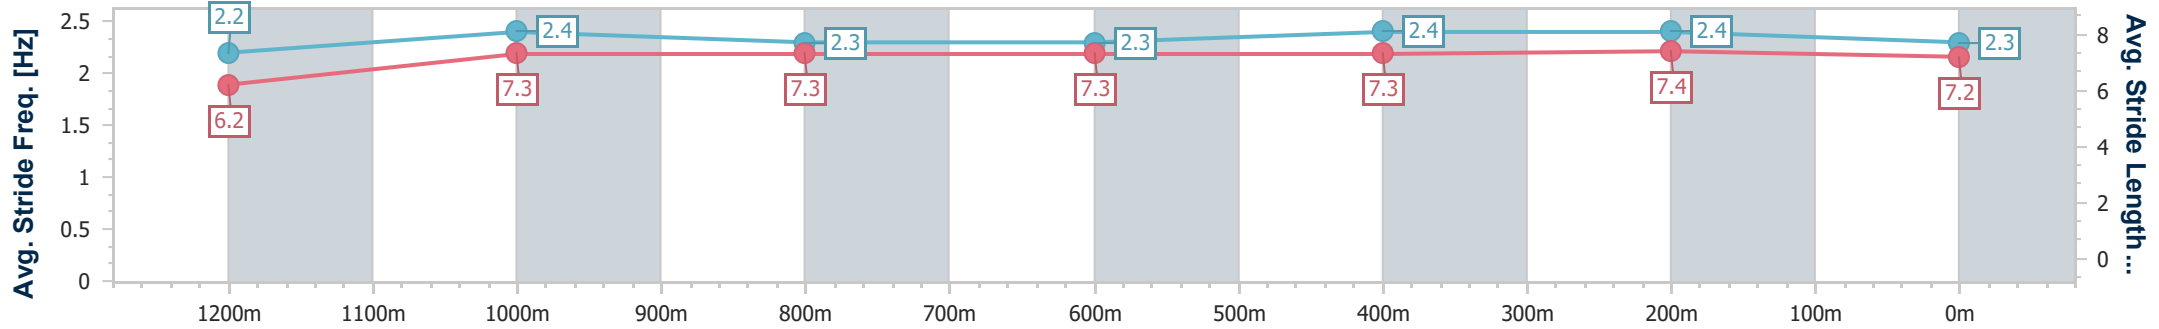

Sunshine Coast QLD Professional  
 Race 7: TRAVIS SCHULTZ & PARTNERS BENCHMARK 85  
 Handicap - 1400m

18 November 2023 - 15:57

Track Rating: Good 4, Weather: Overcast, Rail Position: True

Section	Overall	1200m	1000m	800m	600m	400m	200m
Section Times	1:24.61 [8] (0:14.54)	1:10.07 [10] (0:11.48)	0:58.59 [10] (0:11.70)	0:46.89 [9] (0:12.04)	0:34.85 [9] (0:11.90)	0:22.95 [10] (0:11.28)	0:11.67 [9] (0:11.67)
Average Speed [km/h]	49.6	62.8	61.7	60.1	60.7	63.9	61.7
Top Speed [km/h]	62.6	63.6	62.8	61.1	61.7	65.1	63.4
Avg. Dist. to Rail [m]	8.5	2.7	1.2	1.2	0.7	1.7	2.0
Avg. Stride Freq. [Hz]	2.2	2.3	2.3	2.3	2.3	2.4	2.3
Avg. Stride Length [m]	6.3	7.6	7.5	7.4	7.4	7.6	7.4

- [ ] Ranking at each section and finish
- .-.- No data available at this section
- NA No data available

Horse/Jockey Name	At Witz End
Final Rank	9
Fastest Section Time (Section)	0:11.26 (400m)
Top Speed [km/h] (Section)	64.8 (400m)
Race State	Finished

Sunshine Coast QLD Professional  
 Race 7: TRAVIS SCHULTZ & PARTNERS BENCHMARK 85  
 Handicap - 1400m

18 November 2023 - 15:57

Track Rating: Good 4, Weather: Overcast, Rail Position: True

Section	Overall	1200m	1000m	800m	600m	400m	200m
Section Times	1:24.69 [9] (0:14.44)	1:10.25 [9] (0:11.46)	0:58.79 [9] (0:11.94)	0:46.85 [10] (0:12.10)	0:34.75 [10] (0:11.69)	0:23.06 [9] (0:11.26)	0:11.80 [8] (0:11.80)
Average Speed [km/h]	49.9	62.7	60.9	60.3	62.4	63.9	60.7
Top Speed [km/h]	63.5	64.2	61.3	61.5	63.6	64.8	63.9
Avg. Dist. to Rail [m]	10.7	4.3	3.1	2.4	2.0	5.3	6.6
Avg. Stride Freq. [Hz]	2.2	2.4	2.3	2.3	2.4	2.4	2.3
Avg. Stride Length [m]	6.2	7.3	7.3	7.3	7.3	7.4	7.2