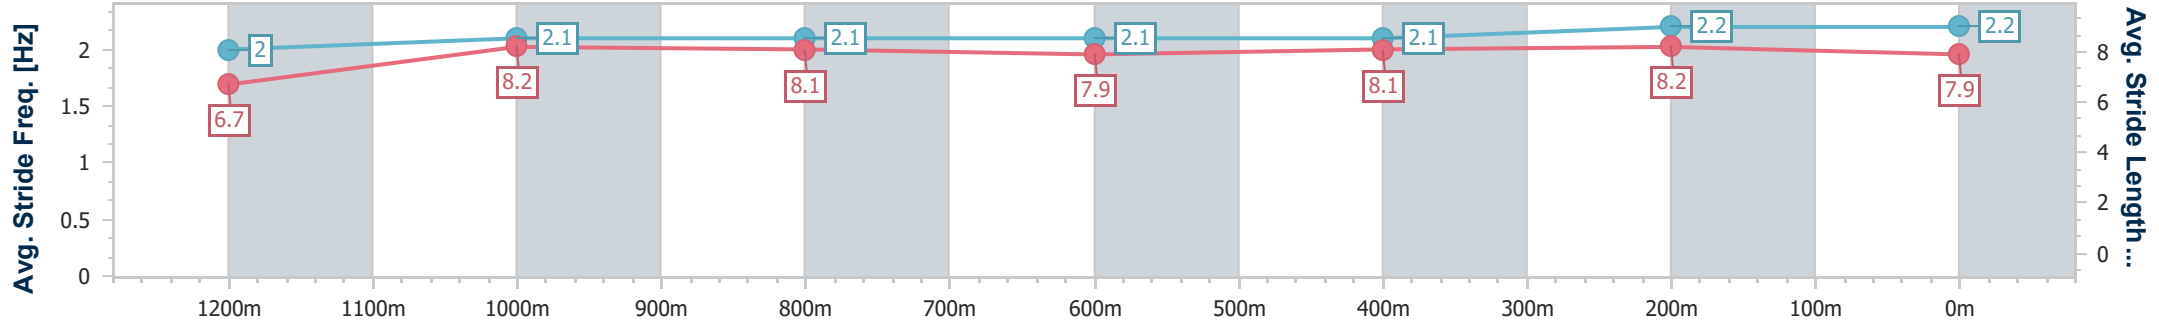

- [ ] Ranking at each section and finish
- .-.- No data available at this section
- NA No data available

Horse/Jockey Name	Mob Buster
Final Rank	5
Fastest Section Time (Section)	0:11.26 (400m)
Top Speed [km/h] (Section)	64.8 (400m)
Race State	Finished

Sunshine Coast QLD Professional  
Race 7: TRAVIS SCHULTZ & PARTNERS BENCHMARK 85  
Handicap - 1400m

18 November 2023 - 15:57

Track Rating: Good 4, Weather: Overcast, Rail Position: True

Section	Overall	1200m	1000m	800m	600m	400m	200m
Section Times	1:24.42 [5] (0:14.83)	1:09.59 [11] (0:11.45)	0:58.14 [11] (0:11.76)	0:46.38 [11] (0:11.94)	0:34.44 [11] (0:11.80)	0:22.64 [11] (0:11.26)	0:11.38 [11] (0:11.38)
Average Speed [km/h]	48.8	62.9	61.5	61.1	61.8	63.9	63.2
Top Speed [km/h]	61.0	64.3	62.3	62.3	63.2	64.8	64.3
Avg. Dist. to Rail [m]	12.5	3.9	2.6	2.3	2.0	3.3	3.7
Avg. Stride Freq. [Hz]	2.0	2.1	2.1	2.1	2.1	2.2	2.2
Avg. Stride Length [m]	6.7	8.2	8.1	7.9	8.1	8.2	7.9