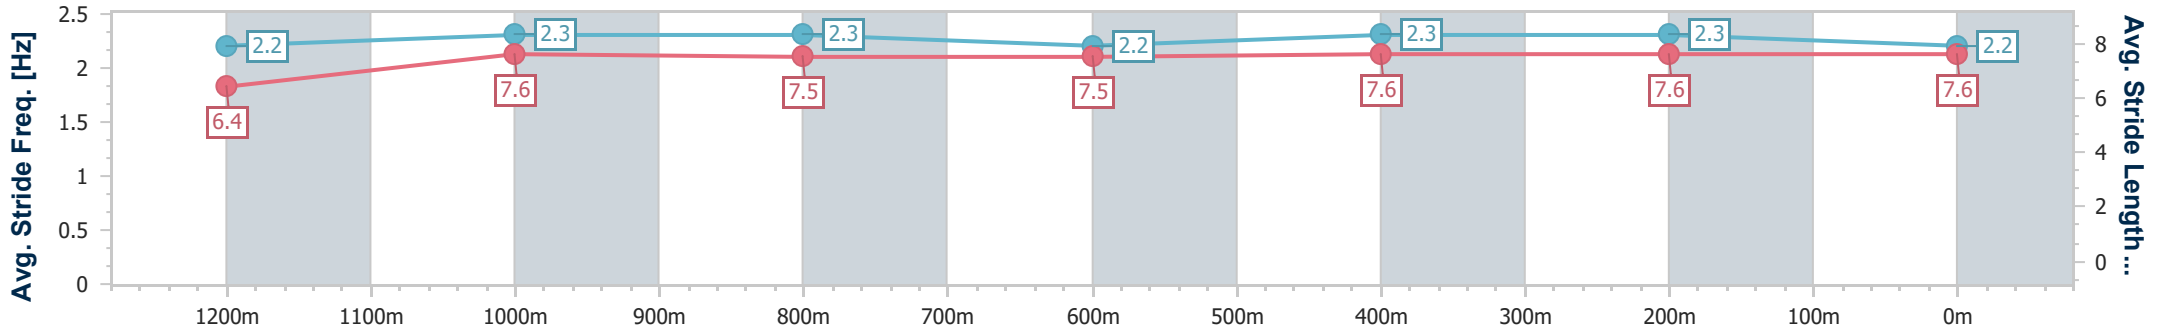

Sunshine Coast QLD Professional  
 Race 7: TRAVIS SCHULTZ & PARTNERS BENCHMARK 85  
 Handicap - 1400m

18 November 2023 - 15:57

Track Rating: Good 4, Weather: Overcast, Rail Position: True

Section	Overall	1200m	1000m	800m	600m	400m	200m
Section Times	1:24.43 [6] (0:14.30)	1:10.13 [8] (0:11.34)	0:58.79 [7] (0:11.72)	0:47.07 [6] (0:12.13)	0:34.94 [6] (0:11.82)	0:23.12 [5] (0:11.46)	0:11.66 [6] (0:11.66)
Average Speed [km/h]	50.5	63.5	61.6	59.9	60.9	62.8	61.8
Top Speed [km/h]	63.2	64.0	63.5	60.3	62.5	63.5	63.5
Avg. Dist. to Rail [m]	6.1	3.0	2.1	1.4	0.3	0.8	1.4
Avg. Stride Freq. [Hz]	2.1	2.2	2.2	2.2	2.2	2.2	2.2
Avg. Stride Length [m]	6.4	7.9	7.7	7.6	7.7	7.8	7.6

- [ ] Ranking at each section and finish
- .-.- No data available at this section
- NA No data available

Horse/Jockey Name	Bitcoin Baby
Final Rank	7
Fastest Section Time (Section)	0:11.34 (400m)
Top Speed [km/h] (Section)	64.3 (400m)
Race State	Finished

Sunshine Coast QLD Professional  
 Race 7: TRAVIS SCHULTZ & PARTNERS BENCHMARK 85  
 Handicap - 1400m

18 November 2023 - 15:57

Track Rating: Good 4, Weather: Overcast, Rail Position: True

Section	Overall	1200m	1000m	800m	600m	400m	200m
Section Times	1:24.52 [7] (0:14.23)	1:10.29 [7] (0:11.52)	0:58.77 [8] (0:11.93)	0:46.84 [8] (0:12.07)	0:34.77 [8] (0:11.67)	0:23.10 [7] (0:11.34)	0:11.76 [5] (0:11.76)
Average Speed [km/h]	50.7	62.5	60.8	60.1	62.0	63.3	61.3
Top Speed [km/h]	64.0	63.9	62.0	60.9	62.8	64.3	62.9
Avg. Dist. to Rail [m]	8.3	4.5	3.0	1.6	0.4	3.2	5.0
Avg. Stride Freq. [Hz]	2.2	2.3	2.3	2.2	2.3	2.3	2.2
Avg. Stride Length [m]	6.4	7.6	7.5	7.5	7.6	7.6	7.6