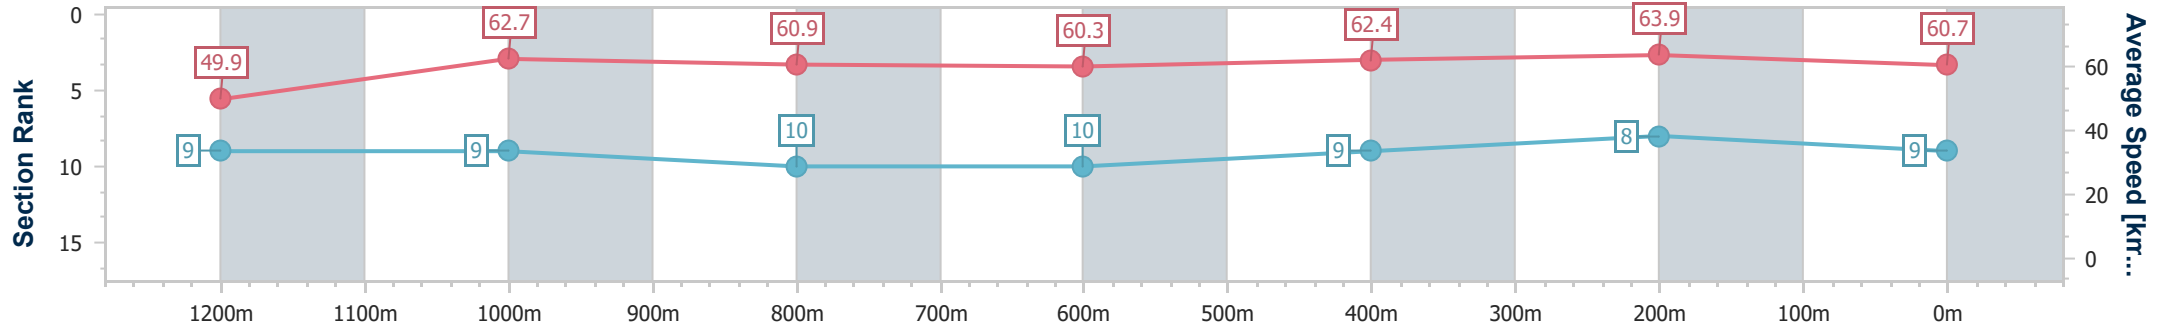

Sunshine Coast QLD Professional  
 Race 7: TRAVIS SCHULTZ & PARTNERS BENCHMARK 85  
 Handicap - 1400m

18 November 2023 - 15:57

Track Rating: Good 4, Weather: Overcast, Rail Position: True

Section	Overall	1200m	1000m	800m	600m	400m	200m
Section Times	1:24.61 [8] (0:14.54)	1:10.07 [10] (0:11.48)	0:58.59 [10] (0:11.70)	0:46.89 [9] (0:12.04)	0:34.85 [9] (0:11.90)	0:22.95 [10] (0:11.28)	0:11.67 [9] (0:11.67)
Average Speed [km/h]	49.6	62.8	61.7	60.1	60.7	63.9	61.7
Top Speed [km/h]	62.6	63.6	62.8	61.1	61.7	65.1	63.4
Avg. Dist. to Rail [m]	8.5	2.7	1.2	1.2	0.7	1.7	2.0
Avg. Stride Freq. [Hz]	2.2	2.3	2.3	2.3	2.3	2.4	2.3
Avg. Stride Length [m]	6.3	7.6	7.5	7.4	7.4	7.6	7.4

- [ ] Ranking at each section and finish
- .-.- No data available at this section
- NA No data available

Horse/Jockey Name	At Witz End
Final Rank	9
Fastest Section Time (Section)	0:11.26 (400m)
Top Speed [km/h] (Section)	64.8 (400m)
Race State	Finished

Sunshine Coast QLD Professional  
 Race 7: TRAVIS SCHULTZ & PARTNERS BENCHMARK 85  
 Handicap - 1400m

18 November 2023 - 15:57

Track Rating: Good 4, Weather: Overcast, Rail Position: True

Section	Overall	1200m	1000m	800m	600m	400m	200m
Section Times	1:24.69 [9] (0:14.44)	1:10.25 [9] (0:11.46)	0:58.79 [9] (0:11.94)	0:46.85 [10] (0:12.10)	0:34.75 [10] (0:11.69)	0:23.06 [9] (0:11.26)	0:11.80 [8] (0:11.80)
Average Speed [km/h]	49.9	62.7	60.9	60.3	62.4	63.9	60.7
Top Speed [km/h]	63.5	64.2	61.3	61.5	63.6	64.8	63.9
Avg. Dist. to Rail [m]	10.7	4.3	3.1	2.4	2.0	5.3	6.6
Avg. Stride Freq. [Hz]	2.2	2.4	2.3	2.3	2.4	2.4	2.3
Avg. Stride Length [m]	6.2	7.3	7.3	7.3	7.3	7.4	7.2