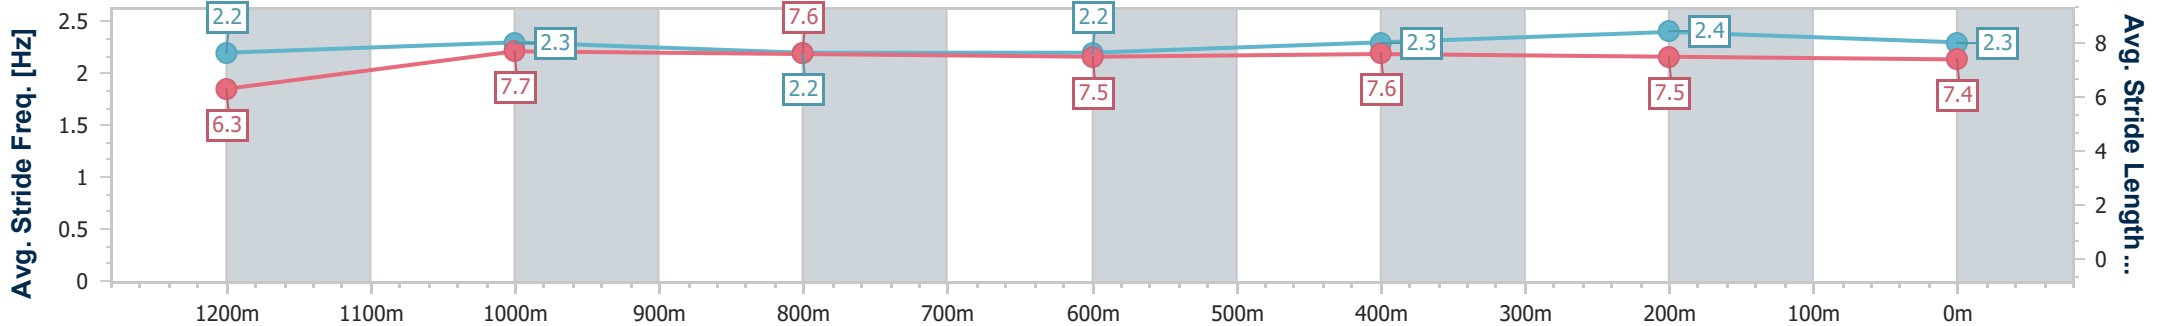

- [ ] Ranking at each section and finish
- .-.- No data available at this section
- NA No data available

Horse/Jockey Name	Sha Of Gomer
Final Rank	3
Fastest Section Time (Section)	0:11.05 (400m)
Top Speed [km/h] (Section)	66.0 (1200m)
Race State	Finished

Sunshine Coast QLD Professional  
Race 7: TRAVIS SCHULTZ & PARTNERS BENCHMARK 85  
Handicap - 1400m

18 November 2023 - 15:57

Track Rating: Good 4, Weather: Overcast, Rail Position: True

Section	Overall	1200m	1000m	800m	600m	400m	200m
Section Times	1:24.09 [3] (0:14.17)	1:09.92 [6] (0:11.30)	0:58.62 [6] (0:11.91)	0:46.71 [7] (0:12.16)	0:34.55 [7] (0:11.89)	0:22.66 [8] (0:11.05)	0:11.61 [4] (0:11.61)
Average Speed [km/h]	50.7	63.7	61.1	60.3	61.8	65.2	61.9
Top Speed [km/h]	65.1	66.0	62.3	61.3	64.2	65.9	65.0
Avg. Dist. to Rail [m]	10.0	5.0	3.3	3.2	3.2	3.6	3.8
Avg. Stride Freq. [Hz]	2.2	2.3	2.2	2.2	2.3	2.4	2.3
Avg. Stride Length [m]	6.3	7.7	7.6	7.5	7.6	7.5	7.4