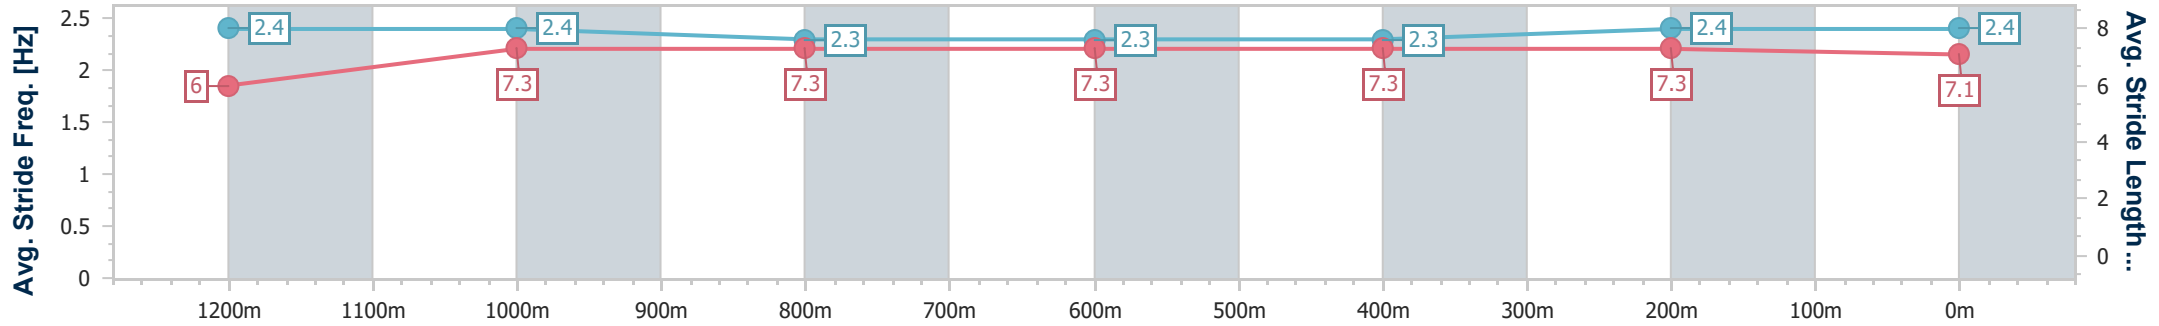

Horse/Jockey Name	Lost In Transit
Final Rank	2
Fastest Section Time (Section)	0:11.19 (1200m)
Top Speed [km/h] (Section)	65.3 (1200m)
Race State	Finished

Sunshine Coast QLD Professional
Race 7: TRAVIS SCHULTZ & PARTNERS BENCHMARK 85
Handicap - 1400m

18 November 2023 - 15:57

Track Rating: Good 4, Weather: Overcast, Rail Position: True

Section	Overall	1200m	1000m	800m	600m	400m	200m
Section Times	1:23.96 [2] (0:13.84)	1:10.12 [2] (0:11.19)	0:58.93 [1] (0:11.65)	0:47.28 [1] (0:12.20)	0:35.08 [1] (0:11.88)	0:23.20 [1] (0:11.33)	0:11.87 [1] (0:11.87)
Average Speed [km/h]	52.2	64.4	62.0	59.7	60.7	63.6	60.5
Top Speed [km/h]	63.7	65.3	63.3	60.1	62.1	64.2	63.3
Avg. Dist. to Rail [m]	7.2	3.4	2.4	1.8	0.7	0.8	1.5
Avg. Stride Freq. [Hz]	2.4	2.4	2.3	2.3	2.3	2.4	2.4
Avg. Stride Length [m]	6.0	7.3	7.3	7.3	7.3	7.3	7.1

- [ ] Ranking at each section and finish
- -.-.- No data available at this section
- NA No data available