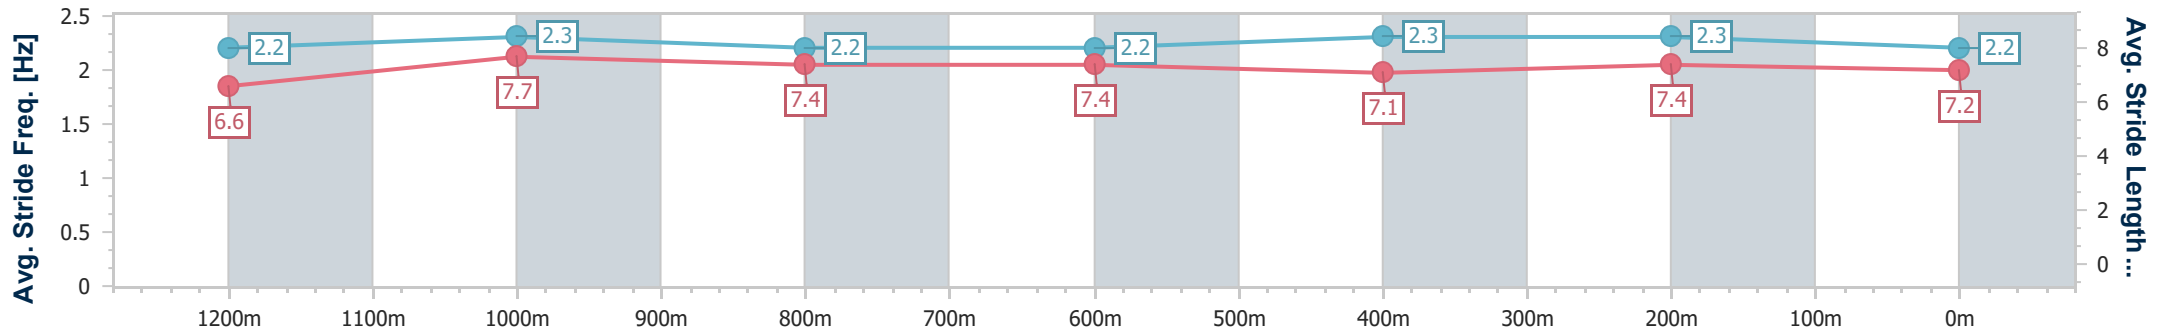

Sunshine Coast QLD Professional  
 Race 7: TRAVIS SCHULTZ & PARTNERS BENCHMARK 85  
 Handicap - 1400m

18 November 2023 - 15:57

Track Rating: Good 4, Weather: Overcast, Rail Position: True

Section	Overall	1200m	1000m	800m	600m	400m	200m
Section Times	1:24.81 [10] (0:13.86)	1:10.95 [3] (0:11.37)	0:59.58 [4] (0:11.94)	0:47.64 [5] (0:12.27)	0:35.37 [5] (0:11.89)	0:23.48 [6] (0:11.47)	0:12.01 [7] (0:12.01)
Average Speed [km/h]	51.9	63.5	60.6	60.0	61.5	62.7	60.0
Top Speed [km/h]	64.2	64.5	63.1	60.5	62.7	63.5	61.6
Avg. Dist. to Rail [m]	8.6	4.6	3.8	3.3	2.4	3.2	2.9
Avg. Stride Freq. [Hz]	2.2	2.3	2.2	2.2	2.2	2.3	2.2
Avg. Stride Length [m]	6.6	7.8	7.6	7.6	7.6	7.6	7.3

- [ ] Ranking at each section and finish
- .-.- No data available at this section
- NA No data available

Horse/Jockey Name	Centaur
Final Rank	11
Fastest Section Time (Section)	0:11.28 (1200m)
Top Speed [km/h] (Section)	65.3 (1200m)
Race State	Finished

Sunshine Coast QLD Professional  
 Race 7: TRAVIS SCHULTZ & PARTNERS BENCHMARK 85  
 Handicap - 1400m

18 November 2023 - 15:57

Track Rating: Good 4, Weather: Overcast, Rail Position: True

Section	Overall	1200m	1000m	800m	600m	400m	200m
Section Times	1:25.70 [11] (0:13.81)	1:11.89 [1] (0:11.28)	1:00.61 [2] (0:12.01)	0:48.60 [4] (0:12.23)	0:36.37 [4] (0:11.97)	0:24.40 [4] (0:11.69)	0:12.71 [10] (0:12.71)
Average Speed [km/h]	52.1	63.9	60.6	60.1	61.0	61.6	56.7
Top Speed [km/h]	64.5	65.3	63.7	60.6	62.0	62.6	59.2
Avg. Dist. to Rail [m]	14.1	7.4	5.3	3.3	2.4	3.2	5.3
Avg. Stride Freq. [Hz]	2.2	2.3	2.2	2.2	2.3	2.3	2.2
Avg. Stride Length [m]	6.6	7.7	7.4	7.4	7.1	7.4	7.2