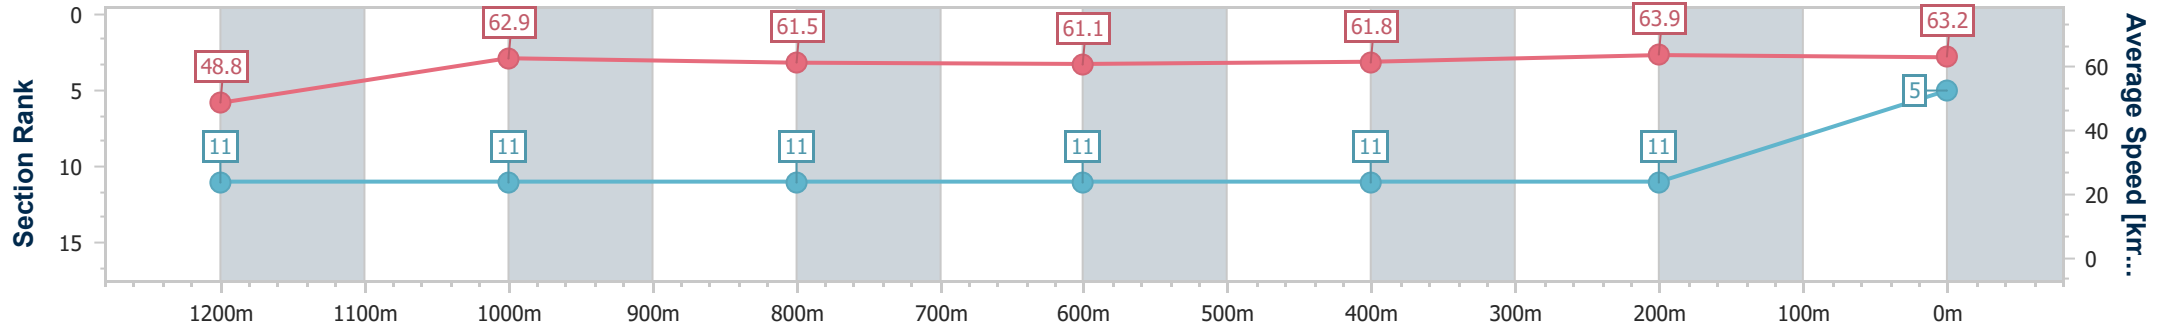

- [ ] Ranking at each section and finish
- .-.- No data available at this section
- NA No data available

Horse/Jockey Name	Mob Buster
Final Rank	5
Fastest Section Time (Section)	0:11.26 (400m)
Top Speed [km/h] (Section)	64.8 (400m)
Race State	Finished

Sunshine Coast QLD Professional  
Race 7: TRAVIS SCHULTZ & PARTNERS BENCHMARK 85  
Handicap - 1400m

18 November 2023 - 15:57

Track Rating: Good 4, Weather: Overcast, Rail Position: True

Section	Overall	1200m	1000m	800m	600m	400m	200m
Section Times	1:24.42 [5] (0:14.83)	1:09.59 [11] (0:11.45)	0:58.14 [11] (0:11.76)	0:46.38 [11] (0:11.94)	0:34.44 [11] (0:11.80)	0:22.64 [11] (0:11.26)	0:11.38 [11] (0:11.38)
Average Speed [km/h]	48.8	62.9	61.5	61.1	61.8	63.9	63.2
Top Speed [km/h]	61.0	64.3	62.3	62.3	63.2	64.8	64.3
Avg. Dist. to Rail [m]	12.5	3.9	2.6	2.3	2.0	3.3	3.7
Avg. Stride Freq. [Hz]	2.0	2.1	2.1	2.1	2.1	2.2	2.2
Avg. Stride Length [m]	6.7	8.2	8.1	7.9	8.1	8.2	7.9