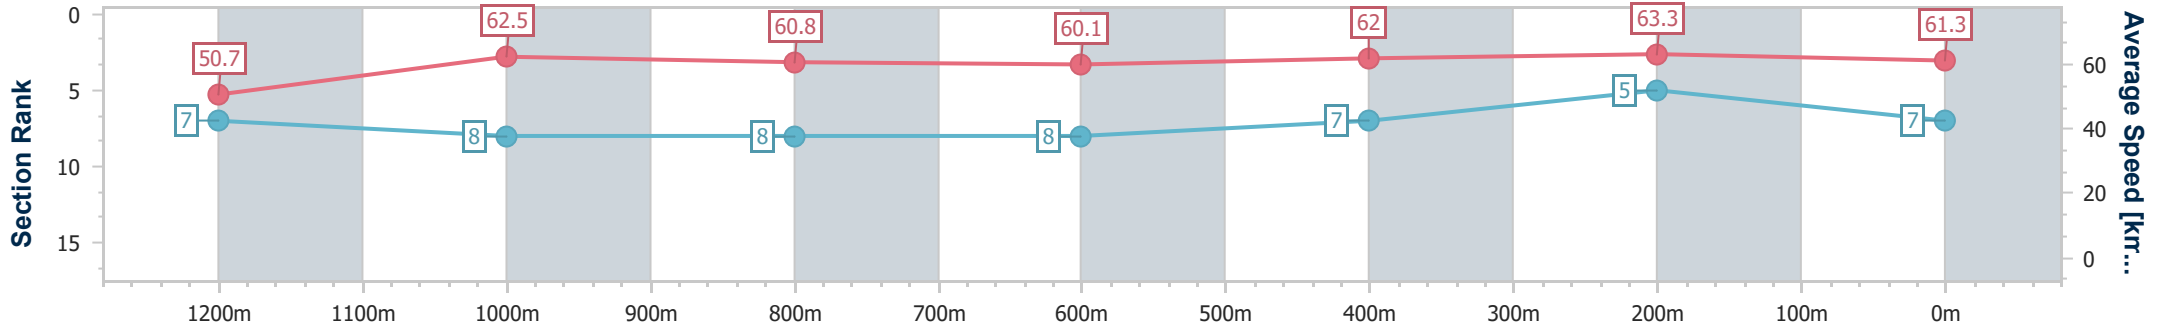

Sunshine Coast QLD Professional  
 Race 7: TRAVIS SCHULTZ & PARTNERS BENCHMARK 85  
 Handicap - 1400m

18 November 2023 - 15:57

Track Rating: Good 4, Weather: Overcast, Rail Position: True

Section	Overall	1200m	1000m	800m	600m	400m	200m
Section Times	1:24.43 [6] (0:14.30)	1:10.13 [8] (0:11.34)	0:58.79 [7] (0:11.72)	0:47.07 [6] (0:12.13)	0:34.94 [6] (0:11.82)	0:23.12 [5] (0:11.46)	0:11.66 [6] (0:11.66)
Average Speed [km/h]	50.5	63.5	61.6	59.9	60.9	62.8	61.8
Top Speed [km/h]	63.2	64.0	63.5	60.3	62.5	63.5	63.5
Avg. Dist. to Rail [m]	6.1	3.0	2.1	1.4	0.3	0.8	1.4
Avg. Stride Freq. [Hz]	2.1	2.2	2.2	2.2	2.2	2.2	2.2
Avg. Stride Length [m]	6.4	7.9	7.7	7.6	7.7	7.8	7.6

- [ ] Ranking at each section and finish
- .-.- No data available at this section
- NA No data available

Horse/Jockey Name	Bitcoin Baby
Final Rank	7
Fastest Section Time (Section)	0:11.34 (400m)
Top Speed [km/h] (Section)	64.3 (400m)
Race State	Finished

Sunshine Coast QLD Professional  
 Race 7: TRAVIS SCHULTZ & PARTNERS BENCHMARK 85  
 Handicap - 1400m

18 November 2023 - 15:57

Track Rating: Good 4, Weather: Overcast, Rail Position: True

Section	Overall	1200m	1000m	800m	600m	400m	200m
Section Times	1:24.52 [7] (0:14.23)	1:10.29 [7] (0:11.52)	0:58.77 [8] (0:11.93)	0:46.84 [8] (0:12.07)	0:34.77 [8] (0:11.67)	0:23.10 [7] (0:11.34)	0:11.76 [5] (0:11.76)
Average Speed [km/h]	50.7	62.5	60.8	60.1	62.0	63.3	61.3
Top Speed [km/h]	64.0	63.9	62.0	60.9	62.8	64.3	62.9
Avg. Dist. to Rail [m]	8.3	4.5	3.0	1.6	0.4	3.2	5.0
Avg. Stride Freq. [Hz]	2.2	2.3	2.3	2.2	2.3	2.3	2.2
Avg. Stride Length [m]	6.4	7.6	7.5	7.5	7.6	7.6	7.6