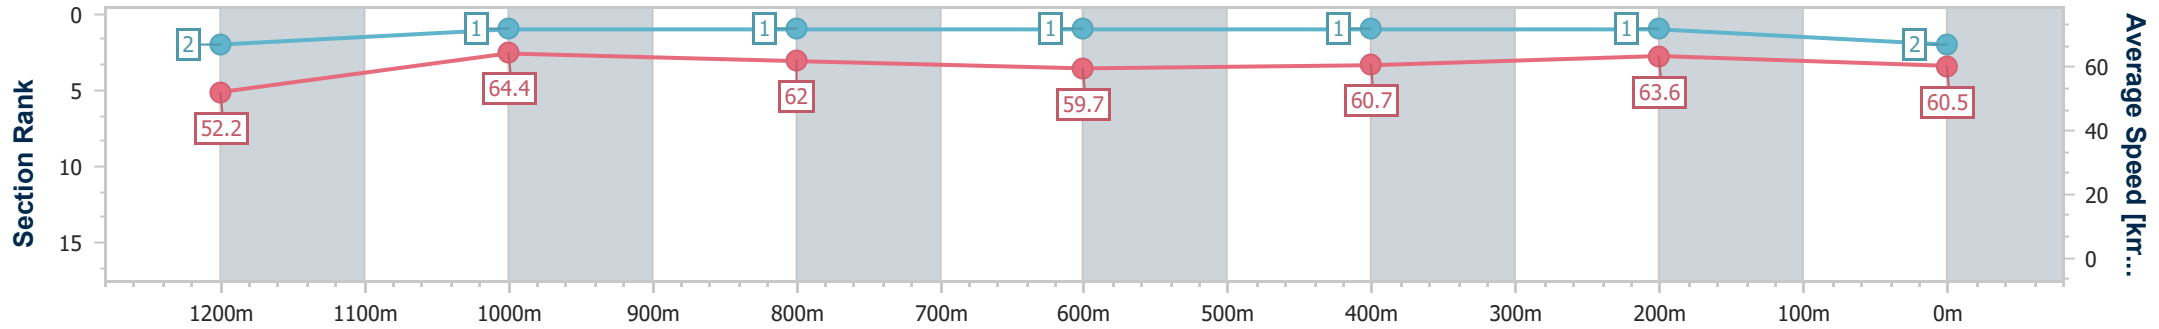

Horse/Jockey Name	Lost In Transit
Final Rank	2
Fastest Section Time (Section)	0:11.19 (1200m)
Top Speed [km/h] (Section)	65.3 (1200m)
Race State	Finished

Sunshine Coast QLD Professional
Race 7: TRAVIS SCHULTZ & PARTNERS BENCHMARK 85
Handicap - 1400m

18 November 2023 - 15:57

Track Rating: Good 4, Weather: Overcast, Rail Position: True

Section	Overall	1200m	1000m	800m	600m	400m	200m
Section Times	1:23.96 [2] (0:13.84)	1:10.12 [2] (0:11.19)	0:58.93 [1] (0:11.65)	0:47.28 [1] (0:12.20)	0:35.08 [1] (0:11.88)	0:23.20 [1] (0:11.33)	0:11.87 [1] (0:11.87)
Average Speed [km/h]	52.2	64.4	62.0	59.7	60.7	63.6	60.5
Top Speed [km/h]	63.7	65.3	63.3	60.1	62.1	64.2	63.3
Avg. Dist. to Rail [m]	7.2	3.4	2.4	1.8	0.7	0.8	1.5
Avg. Stride Freq. [Hz]	2.4	2.4	2.3	2.3	2.3	2.4	2.4
Avg. Stride Length [m]	6.0	7.3	7.3	7.3	7.3	7.3	7.1

- [ ] Ranking at each section and finish
- -.-.- No data available at this section
- NA No data available