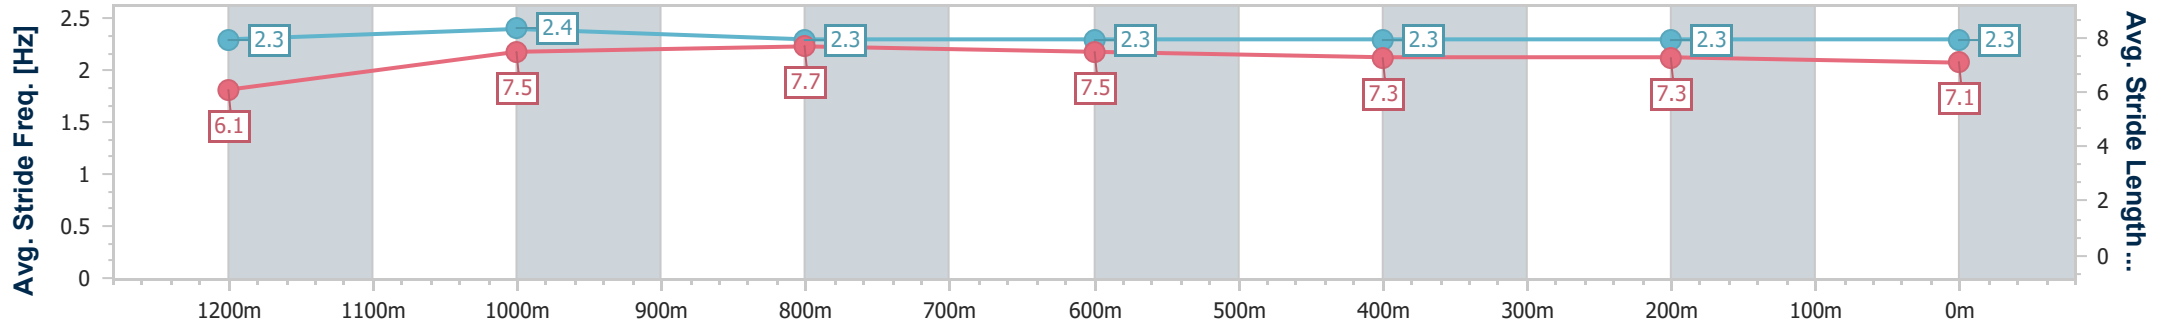

Horse/Jockey Name	Thegirlsgotthis
Final Rank	6
Fastest Section Time (Section)	0:10.80 (Overall)
Top Speed [km/h] (Section)	65.6 (1200m)
Race State	Finished

Ipswich QLD Professional
Race 6: BNB DEVELOPMENT CORPORATION Fillies and Mares
BM65 Handicap - 1350m
09 November 2023 - 16:43

Track Rating: Good 4, Weather: Fine, Rail Position: +2m Entire

Section	Overall	1200m	1000m	800m	600m	400m	200m
Section Times	1:21.23 [6] (0:10.80)	1:10.43 [1] (0:11.10)	0:59.33 [1] (0:11.27)	0:48.06 [1] (0:11.75)	0:36.31 [1] (0:11.95)	0:24.36 [1] (0:12.07)	0:12.29 [2] (0:12.29)
Average Speed [km/h]	49.9	64.9	64.0	61.3	60.5	60.2	58.4
Top Speed [km/h]	64.2	65.6	65.4	62.7	60.9	60.7	60.1
Avg. Dist. to Rail [m]	5.9	1.8	0.6	0.6	1.4	1.9	1.5
Avg. Stride Freq. [Hz]	2.3	2.4	2.3	2.3	2.3	2.3	2.3
Avg. Stride Length [m]	6.1	7.5	7.7	7.5	7.3	7.3	7.1

- [ ] Ranking at each section and finish
- -.-.- No data available at this section
- NA No data available