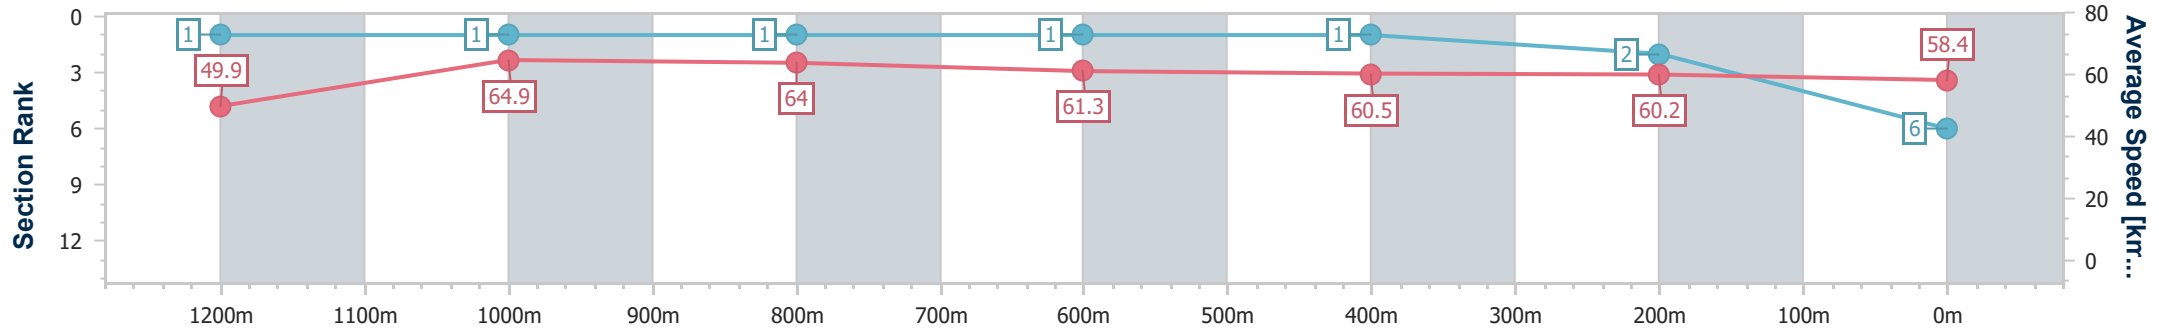

Horse/Jockey Name	Thegirlsgotthis
Final Rank	6
Fastest Section Time (Section)	0:10.80 (Overall)
Top Speed [km/h] (Section)	65.6 (1200m)
Race State	Finished

Ipswich QLD Professional
Race 6: BNB DEVELOPMENT CORPORATION Fillies and Mares
BM65 Handicap - 1350m
09 November 2023 - 16:43

Track Rating: Good 4, Weather: Fine, Rail Position: +2m Entire

Section	Overall	1200m	1000m	800m	600m	400m	200m
Section Times	1:21.23 [6] (0:10.80)	1:10.43 [1] (0:11.10)	0:59.33 [1] (0:11.27)	0:48.06 [1] (0:11.75)	0:36.31 [1] (0:11.95)	0:24.36 [1] (0:12.07)	0:12.29 [2] (0:12.29)
Average Speed [km/h]	49.9	64.9	64.0	61.3	60.5	60.2	58.4
Top Speed [km/h]	64.2	65.6	65.4	62.7	60.9	60.7	60.1
Avg. Dist. to Rail [m]	5.9	1.8	0.6	0.6	1.4	1.9	1.5
Avg. Stride Freq. [Hz]	2.3	2.4	2.3	2.3	2.3	2.3	2.3
Avg. Stride Length [m]	6.1	7.5	7.7	7.5	7.3	7.3	7.1

- [ ] Ranking at each section and finish
- -.-.- No data available at this section
- NA No data available