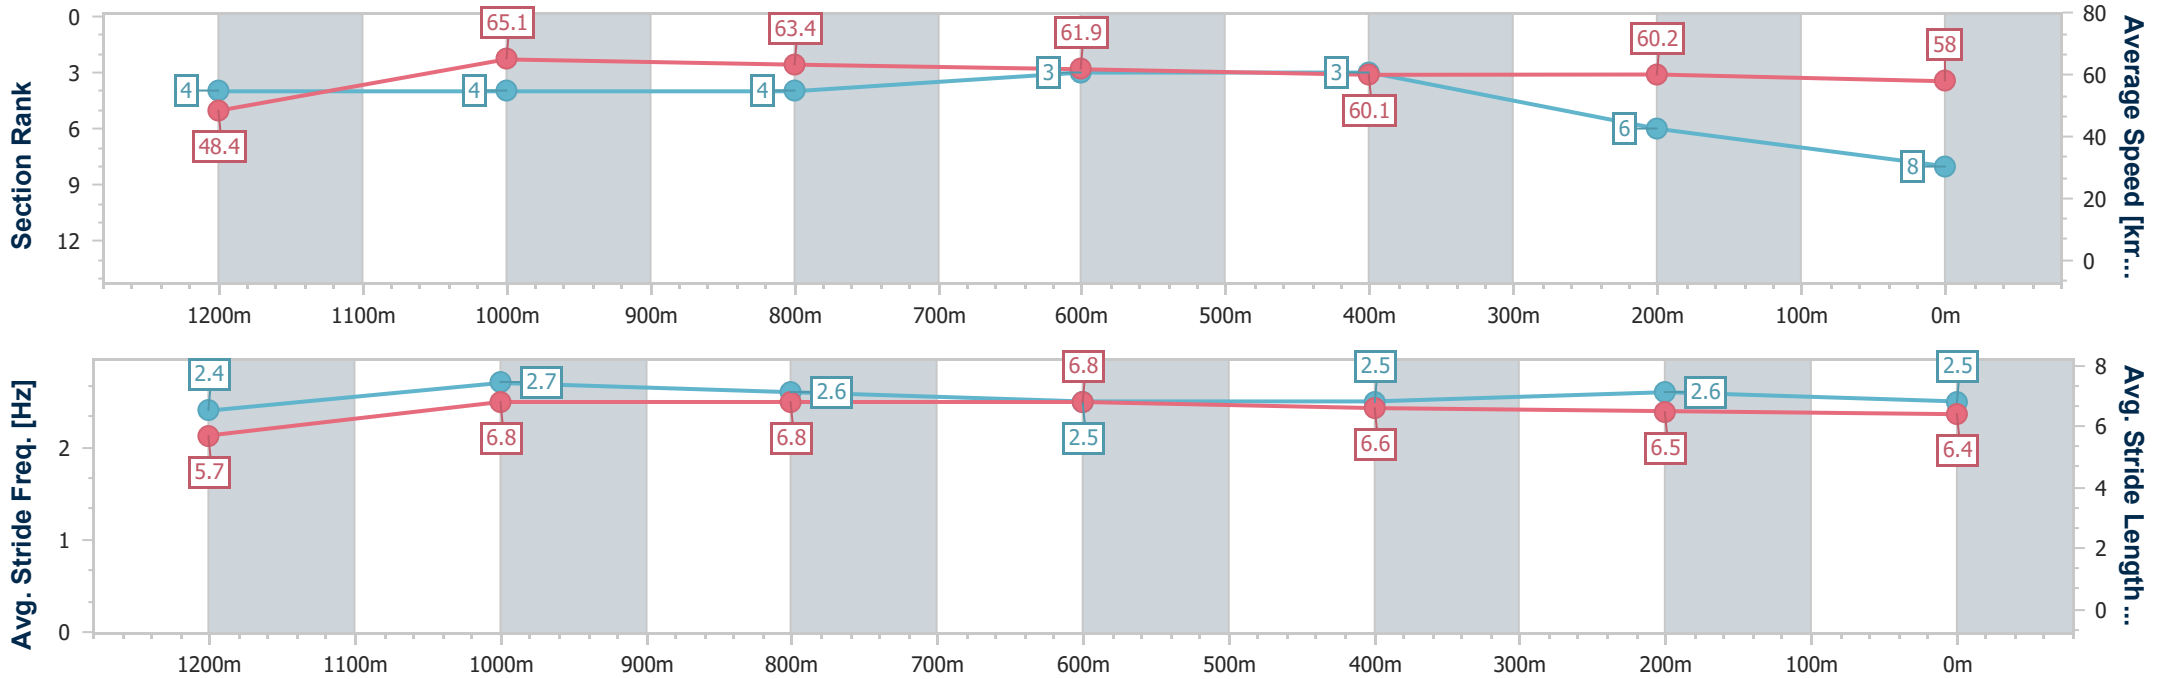

Horse/Jockey Name	Abb Roy
Final Rank	8
Fastest Section Time (Section)	0:11.08 (1200m)
Top Speed [km/h] (Section)	66.3 (1200m)
Race State	Finished

Ipswich QLD Professional
Race 6: BNB DEVELOPMENT CORPORATION Fillies and Mares
BM65 Handicap - 1350m
09 November 2023 - 16:43

Track Rating: Good 4, Weather: Fine, Rail Position: +2m Entire

Section	Overall	1200m	1000m	800m	600m	400m	200m
Section Times	1:21.62 [8] (0:11.15)	1:10.47 [4] (0:11.08)	0:59.39 [4] (0:11.32)	0:48.07 [4] (0:11.67)	0:36.40 [3] (0:11.97)	0:24.43 [3] (0:12.00)	0:12.43 [6] (0:12.43)
Average Speed [km/h]	48.4	65.1	63.4	61.9	60.1	60.2	58.0
Top Speed [km/h]	64.2	66.3	64.9	62.9	61.3	61.3	59.6
Avg. Dist. to Rail [m]	0.3	1.4	0.5	0.6	0.6	1.0	0.6
Avg. Stride Freq. [Hz]	2.4	2.7	2.6	2.5	2.5	2.6	2.5
Avg. Stride Length [m]	5.7	6.8	6.8	6.8	6.6	6.5	6.4

- [ ] Ranking at each section and finish
- -.-.- No data available at this section
- NA No data available