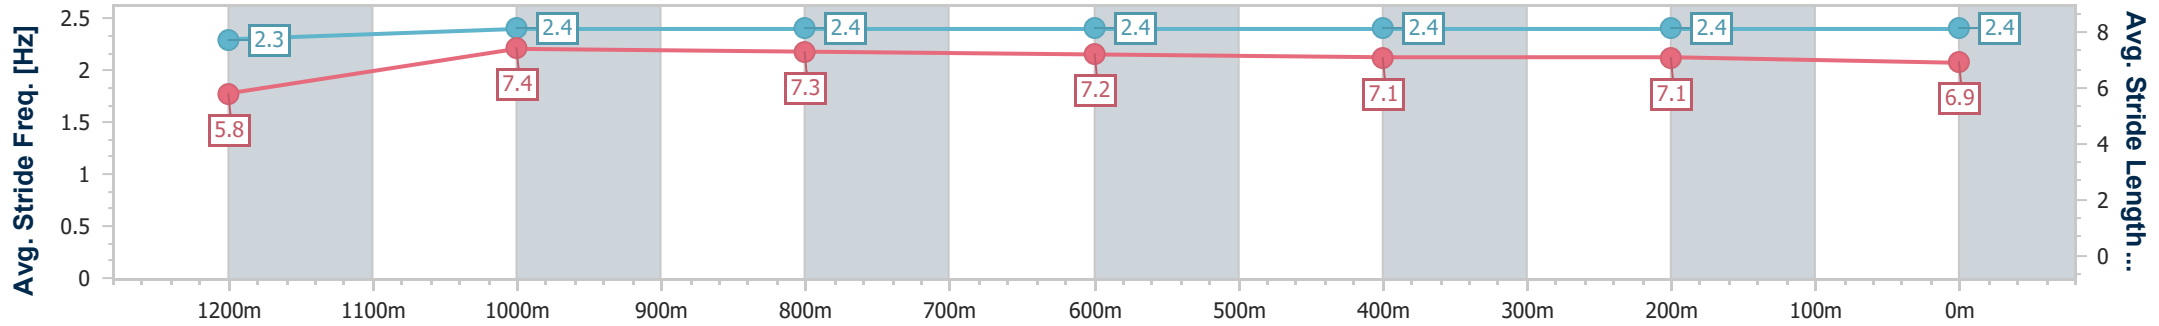

Horse/Jockey Name	Spillify
Final Rank	3
Fastest Section Time (Section)	0:11.08 (1200m)
Top Speed [km/h] (Section)	65.9 (1200m)
Race State	Finished

Ipswich QLD Professional
Race 6: BNB DEVELOPMENT CORPORATION Fillies and Mares
BM65 Handicap - 1350m
09 November 2023 - 16:43

Track Rating: Good 4, Weather: Fine, Rail Position: +2m Entire

Section	Overall	1200m	1000m	800m	600m	400m	200m
Section Times	1:20.84 [3] (0:11.22)	1:09.62 [5] (0:11.08)	0:58.54 [5] (0:11.39)	0:47.15 [5] (0:11.79)	0:35.36 [6] (0:11.90)	0:23.46 [5] (0:11.71)	0:11.75 [4] (0:11.75)
Average Speed [km/h]	48.3	65.0	63.4	61.4	61.0	62.4	61.1
Top Speed [km/h]	65.6	65.9	64.5	62.6	62.2	63.1	62.1
Avg. Dist. to Rail [m]	3.7	3.3	1.4	1.9	2.3	3.9	6.3
Avg. Stride Freq. [Hz]	2.3	2.4	2.4	2.4	2.4	2.4	2.4
Avg. Stride Length [m]	5.8	7.4	7.3	7.2	7.1	7.1	6.9

- [ ] Ranking at each section and finish
- -.-.- No data available at this section
- NA No data available