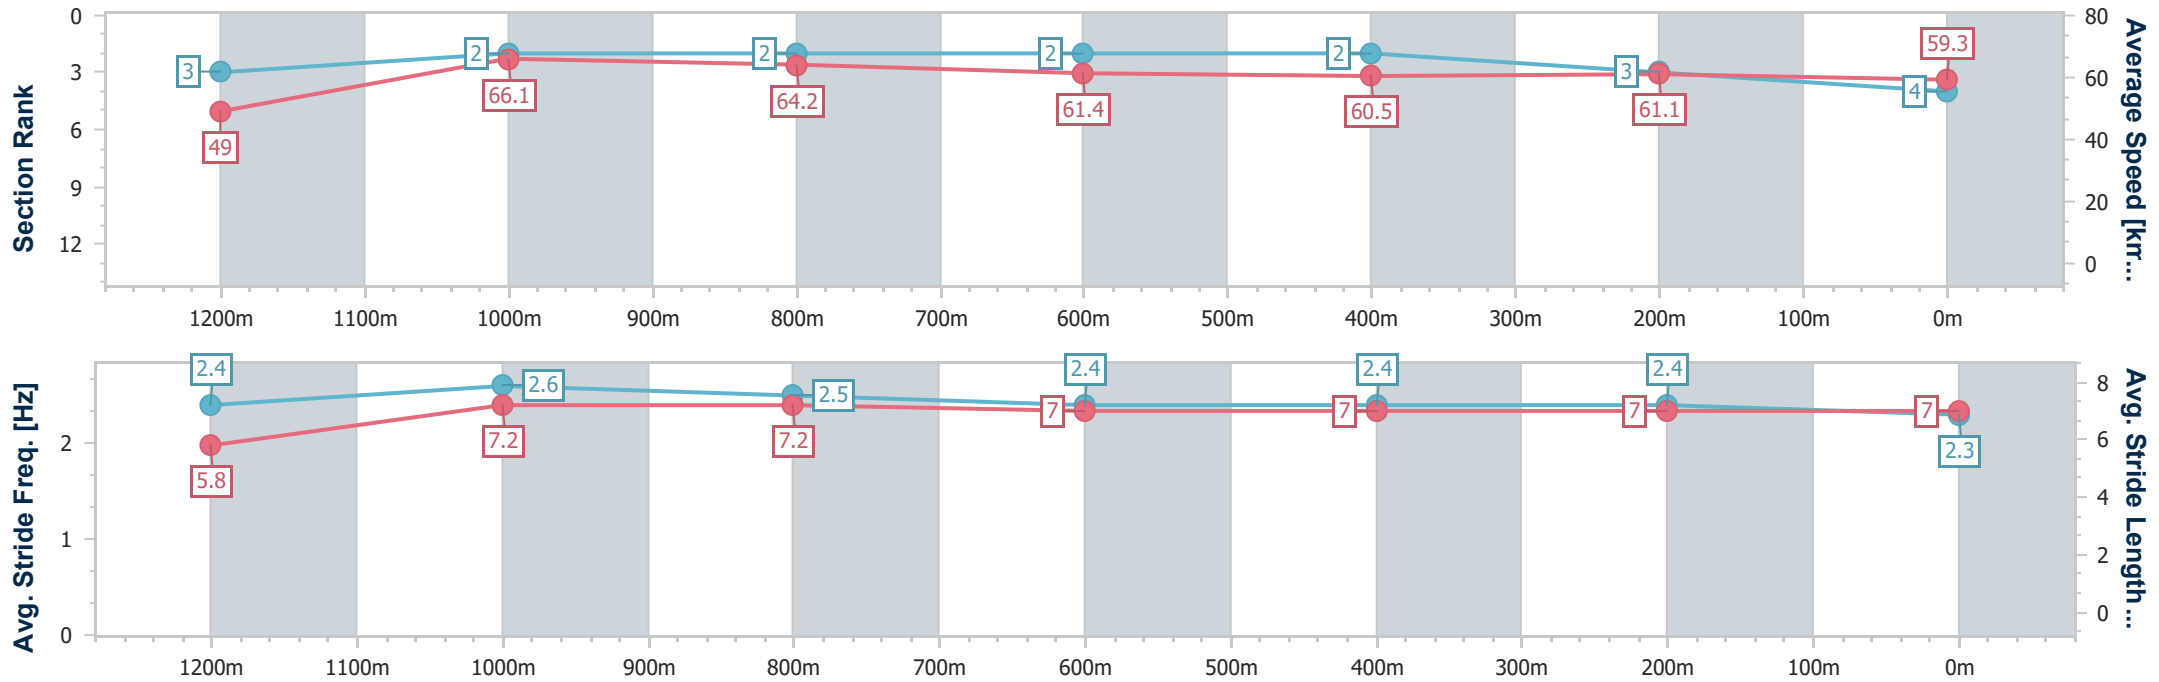

Horse/Jockey Name	Palate
Final Rank	4
Fastest Section Time (Section)	0:10.94 (1200m)
Top Speed [km/h] (Section)	66.8 (1200m)
Race State	Finished

Ipswich QLD Professional
Race 6: BNB DEVELOPMENT CORPORATION Fillies and Mares
BM65 Handicap - 1350m
09 November 2023 - 16:43

Track Rating: Good 4, Weather: Fine, Rail Position: +2m Entire

Section	Overall	1200m	1000m	800m	600m	400m	200m
Section Times	1:21.13 [4] (0:11.01)	1:10.12 [3] (0:10.94)	0:59.18 [2] (0:11.28)	0:47.90 [2] (0:11.86)	0:36.04 [2] (0:11.97)	0:24.07 [2] (0:11.91)	0:12.16 [3] (0:12.16)
Average Speed [km/h]	49.0	66.1	64.2	61.4	60.5	61.1	59.3
Top Speed [km/h]	65.1	66.8	65.3	61.8	61.9	61.4	60.5
Avg. Dist. to Rail [m]	5.9	4.2	2.6	2.2	2.1	2.7	2.9
Avg. Stride Freq. [Hz]	2.4	2.6	2.5	2.4	2.4	2.4	2.3
Avg. Stride Length [m]	5.8	7.2	7.2	7.0	7.0	7.0	7.0

- [ ] Ranking at each section and finish
- -.-.- No data available at this section
- NA No data available