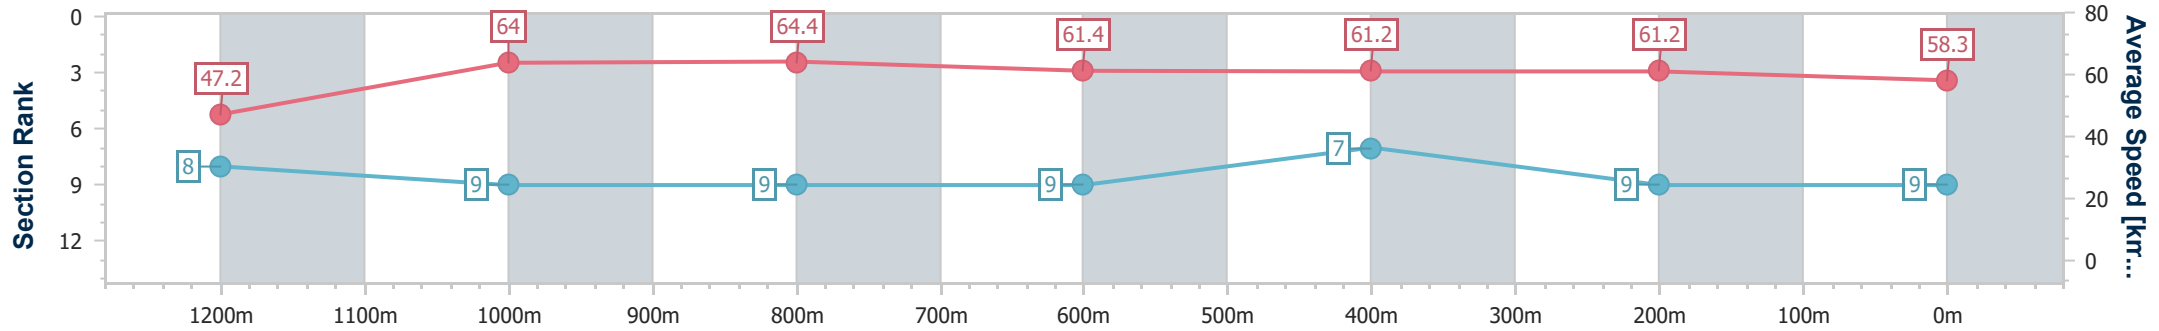

Horse/Jockey Name	Star Seeker
Final Rank	9
Fastest Section Time (Section)	0:11.22 (1000m)
Top Speed [km/h] (Section)	66.0 (1000m)
Race State	Finished

Ipswich QLD Professional
Race 6: BNB DEVELOPMENT CORPORATION Fillies and Mares
BM65 Handicap - 1350m
09 November 2023 - 16:43

Track Rating: Good 4, Weather: Fine, Rail Position: +2m Entire

Section	Overall	1200m	1000m	800m	600m	400m	200m
Section Times	1:21.88 [9] (0:11.48)	1:10.40 [8] (0:11.27)	0:59.13 [9] (0:11.22)	0:47.91 [9] (0:11.76)	0:36.15 [9] (0:11.90)	0:24.25 [7] (0:11.90)	0:12.35 [9] (0:12.35)
Average Speed [km/h]	47.2	64.0	64.4	61.4	61.2	61.2	58.3
Top Speed [km/h]	62.7	65.5	66.0	62.9	62.2	62.3	59.3
Avg. Dist. to Rail [m]	3.2	3.7	1.6	1.5	1.9	3.5	3.9
Avg. Stride Freq. [Hz]	2.3	2.4	2.4	2.3	2.3	2.3	2.3
Avg. Stride Length [m]	5.7	7.3	7.4	7.3	7.3	7.3	7.1

- [ ] Ranking at each section and finish
- -.-.- No data available at this section
- NA No data available