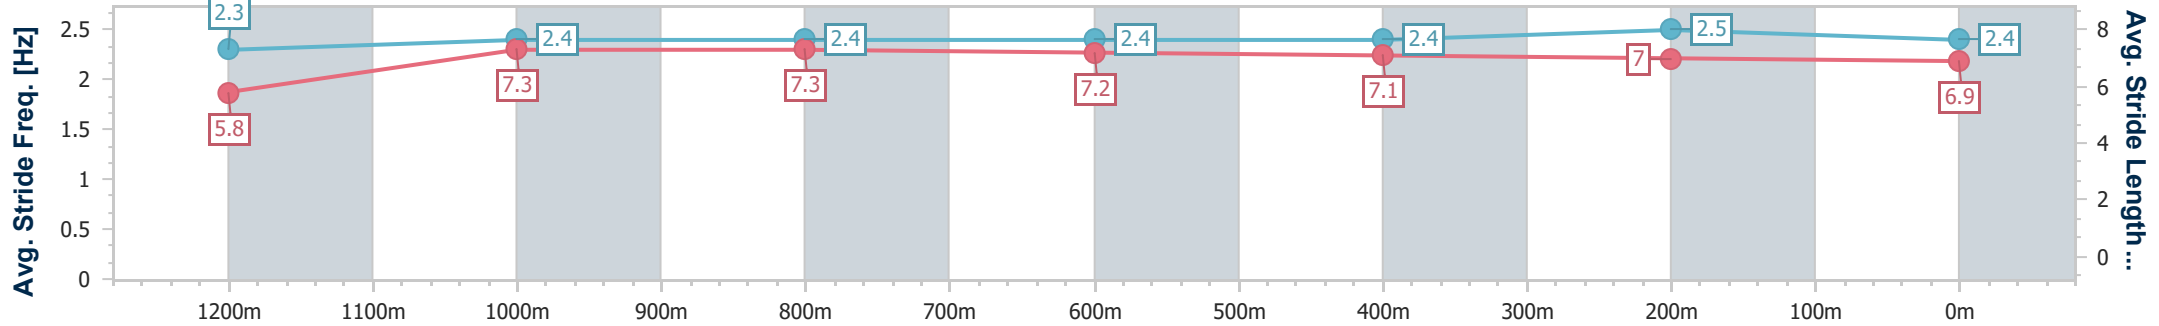

Horse/Jockey Name	Selling Sunset
Final Rank	5
Fastest Section Time (Section)	0:11.23 (1200m)
Top Speed [km/h] (Section)	67.1 (1000m)
Race State	Finished

Ipswich QLD Professional
Race 6: BNB DEVELOPMENT CORPORATION Fillies and Mares
BM65 Handicap - 1350m
09 November 2023 - 16:43

Track Rating: Good 4, Weather: Fine, Rail Position: +2m Entire

Section	Overall	1200m	1000m	800m	600m	400m	200m
Section Times	1:21.13 [5] (0:11.37)	1:09.76 [6] (0:11.23)	0:58.53 [7] (0:11.27)	0:47.26 [7] (0:11.79)	0:35.47 [7] (0:11.98)	0:23.49 [8] (0:11.59)	0:11.90 [7] (0:11.90)
Average Speed [km/h]	47.6	64.5	63.9	61.6	60.8	63.1	60.6
Top Speed [km/h]	62.6	67.0	67.1	62.8	62.7	63.8	62.3
Avg. Dist. to Rail [m]	4.3	4.3	1.9	2.4	3.1	4.8	5.7
Avg. Stride Freq. [Hz]	2.3	2.4	2.4	2.4	2.4	2.5	2.4
Avg. Stride Length [m]	5.8	7.3	7.3	7.2	7.1	7.0	6.9

- [ ] Ranking at each section and finish
- -.-.- No data available at this section
- NA No data available