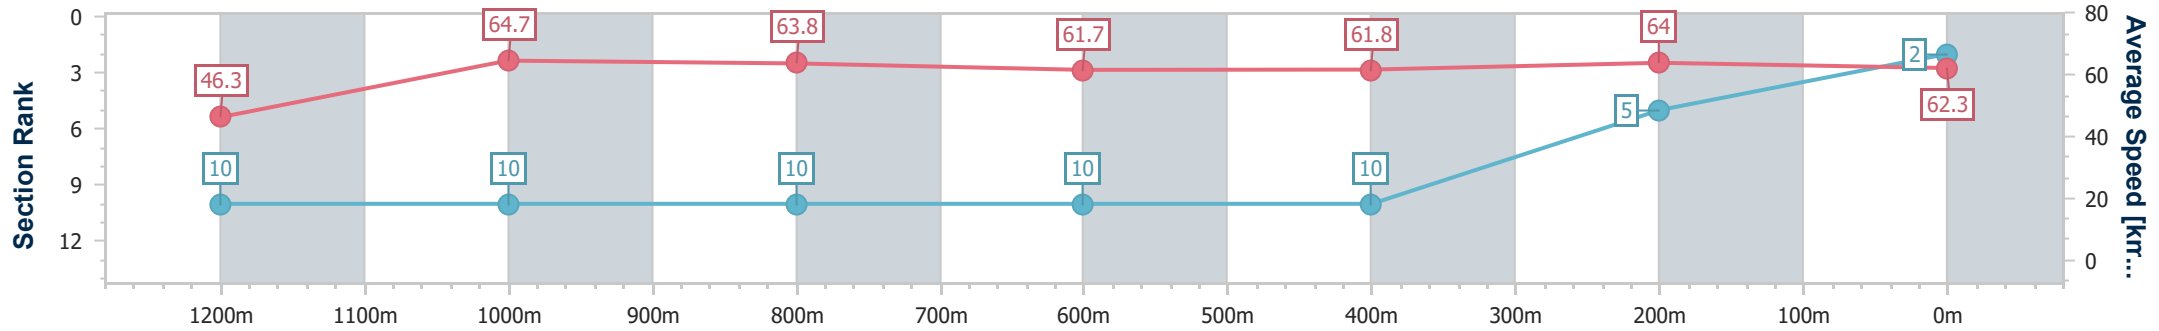

Horse/Jockey Name	Jac The Great
Final Rank	2
Fastest Section Time (Section)	0:11.15 (1200m)
Top Speed [km/h] (Section)	65.6 (1000m)
Race State	Finished

Ipswich QLD Professional
Race 6: BNB DEVELOPMENT CORPORATION Fillies and Mares
BM65 Handicap - 1350m
09 November 2023 - 16:43

Track Rating: Good 4, Weather: Fine, Rail Position: +2m Entire

Section	Overall	1200m	1000m	800m	600m	400m	200m
Section Times	1:20.78 [2] (0:11.68)	1:09.10 [10] (0:11.15)	0:57.95 [10] (0:11.31)	0:46.64 [10] (0:11.78)	0:34.86 [10] (0:11.85)	0:23.01 [10] (0:11.40)	0:11.61 [5] (0:11.61)
Average Speed [km/h]	46.3	64.7	63.8	61.7	61.8	64.0	62.3
Top Speed [km/h]	63.1	65.5	65.6	62.9	63.8	64.4	63.8
Avg. Dist. to Rail [m]	7.3	2.9	1.9	2.2	3.2	5.4	7.7
Avg. Stride Freq. [Hz]	2.2	2.5	2.4	2.4	2.4	2.5	2.4
Avg. Stride Length [m]	5.8	7.2	7.2	7.2	7.3	7.1	7.1

- [ ] Ranking at each section and finish
- -.-.- No data available at this section
- NA No data available