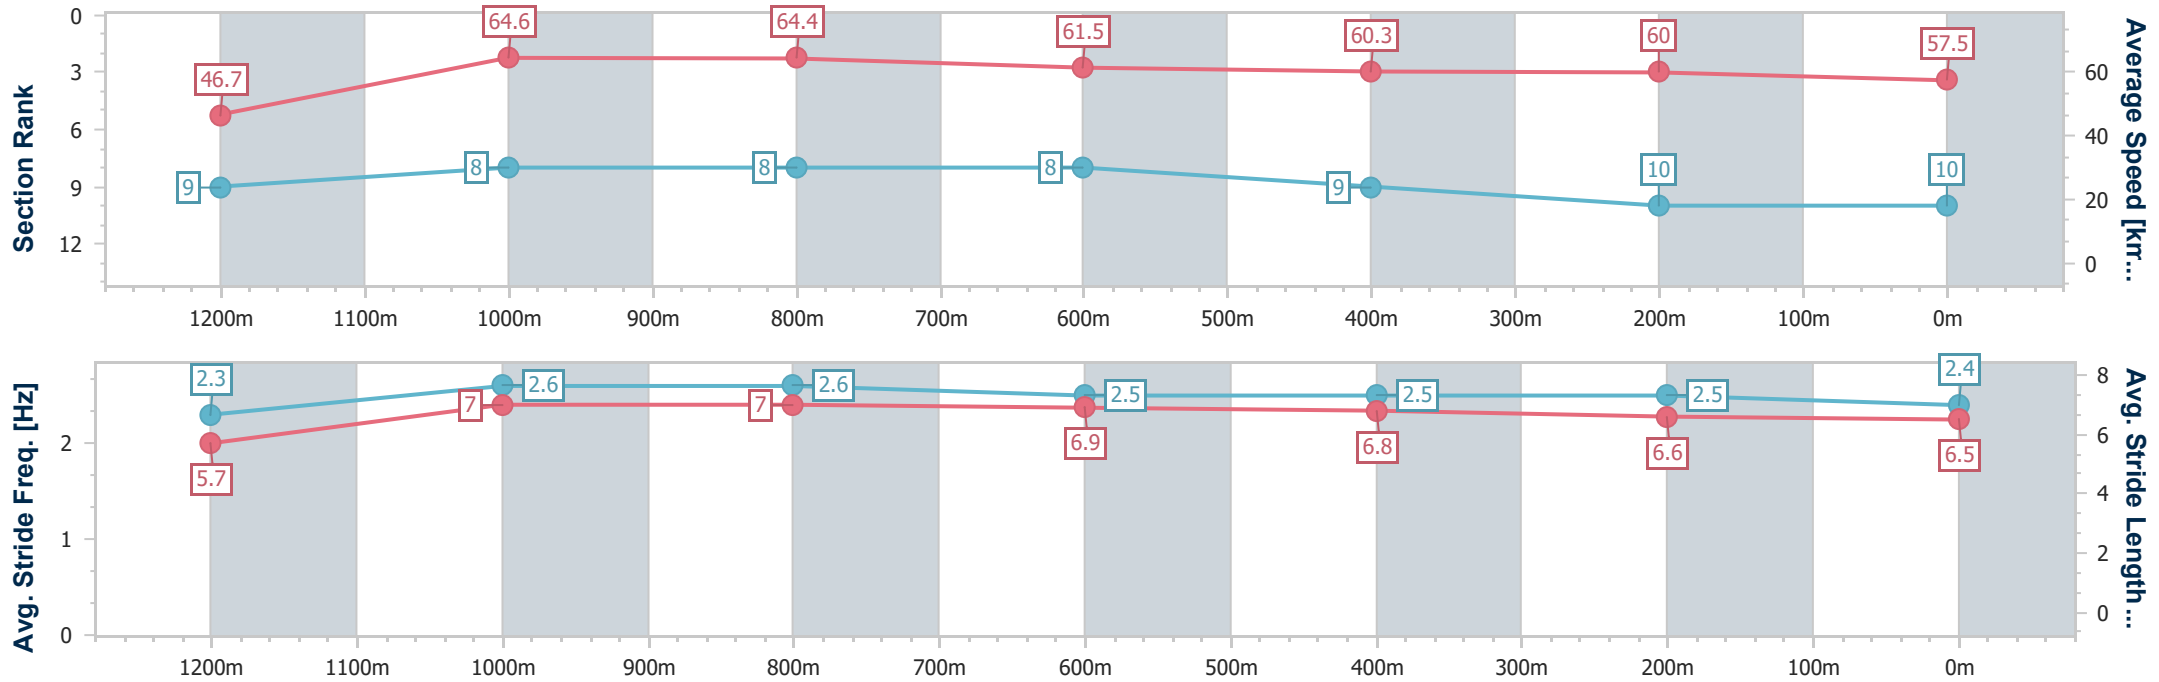

- [ ] Ranking at each section and finish
- .-.- No data available at this section
- NA No data available

Horse/Jockey Name	Arquera
Final Rank	10
Fastest Section Time (Section)	0:11.18 (1200m)
Top Speed [km/h] (Section)	65.5 (1200m)
Race State	Finished

- [ ] Ranking at each section and finish
- .-.- No data available at this section
- NA No data available