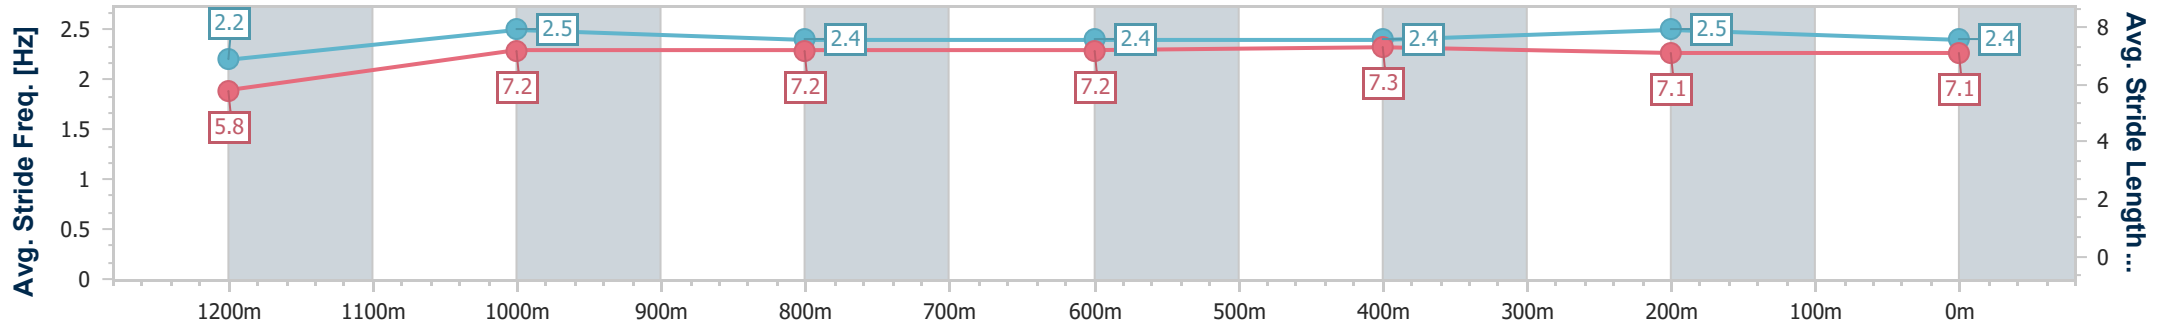

Horse/Jockey Name	Jac The Great
Final Rank	2
Fastest Section Time (Section)	0:11.15 (1200m)
Top Speed [km/h] (Section)	65.6 (1000m)
Race State	Finished

Ipswich QLD Professional
Race 6: BNB DEVELOPMENT CORPORATION Fillies and Mares
BM65 Handicap - 1350m
09 November 2023 - 16:43

Track Rating: Good 4, Weather: Fine, Rail Position: +2m Entire

Section	Overall	1200m	1000m	800m	600m	400m	200m
Section Times	1:20.78 [2] (0:11.68)	1:09.10 [10] (0:11.15)	0:57.95 [10] (0:11.31)	0:46.64 [10] (0:11.78)	0:34.86 [10] (0:11.85)	0:23.01 [10] (0:11.40)	0:11.61 [5] (0:11.61)
Average Speed [km/h]	46.3	64.7	63.8	61.7	61.8	64.0	62.3
Top Speed [km/h]	63.1	65.5	65.6	62.9	63.8	64.4	63.8
Avg. Dist. to Rail [m]	7.3	2.9	1.9	2.2	3.2	5.4	7.7
Avg. Stride Freq. [Hz]	2.2	2.5	2.4	2.4	2.4	2.5	2.4
Avg. Stride Length [m]	5.8	7.2	7.2	7.2	7.3	7.1	7.1

- [ ] Ranking at each section and finish
- -.-.- No data available at this section
- NA No data available