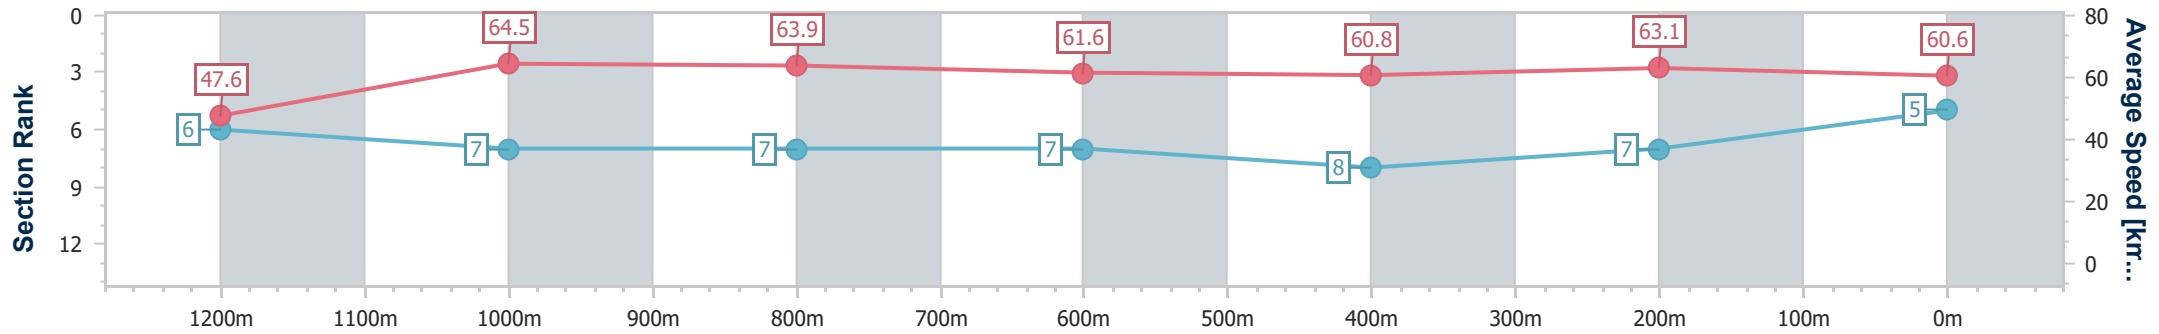

Horse/Jockey Name	Selling Sunset
Final Rank	5
Fastest Section Time (Section)	0:11.23 (1200m)
Top Speed [km/h] (Section)	67.1 (1000m)
Race State	Finished

Ipswich QLD Professional
Race 6: BNB DEVELOPMENT CORPORATION Fillies and Mares
BM65 Handicap - 1350m
09 November 2023 - 16:43

Track Rating: Good 4, Weather: Fine, Rail Position: +2m Entire

Section	Overall	1200m	1000m	800m	600m	400m	200m
Section Times	1:21.13 [5] (0:11.37)	1:09.76 [6] (0:11.23)	0:58.53 [7] (0:11.27)	0:47.26 [7] (0:11.79)	0:35.47 [7] (0:11.98)	0:23.49 [8] (0:11.59)	0:11.90 [7] (0:11.90)
Average Speed [km/h]	47.6	64.5	63.9	61.6	60.8	63.1	60.6
Top Speed [km/h]	62.6	67.0	67.1	62.8	62.7	63.8	62.3
Avg. Dist. to Rail [m]	4.3	4.3	1.9	2.4	3.1	4.8	5.7
Avg. Stride Freq. [Hz]	2.3	2.4	2.4	2.4	2.4	2.5	2.4
Avg. Stride Length [m]	5.8	7.3	7.3	7.2	7.1	7.0	6.9

- [ ] Ranking at each section and finish
- -.-.- No data available at this section
- NA No data available