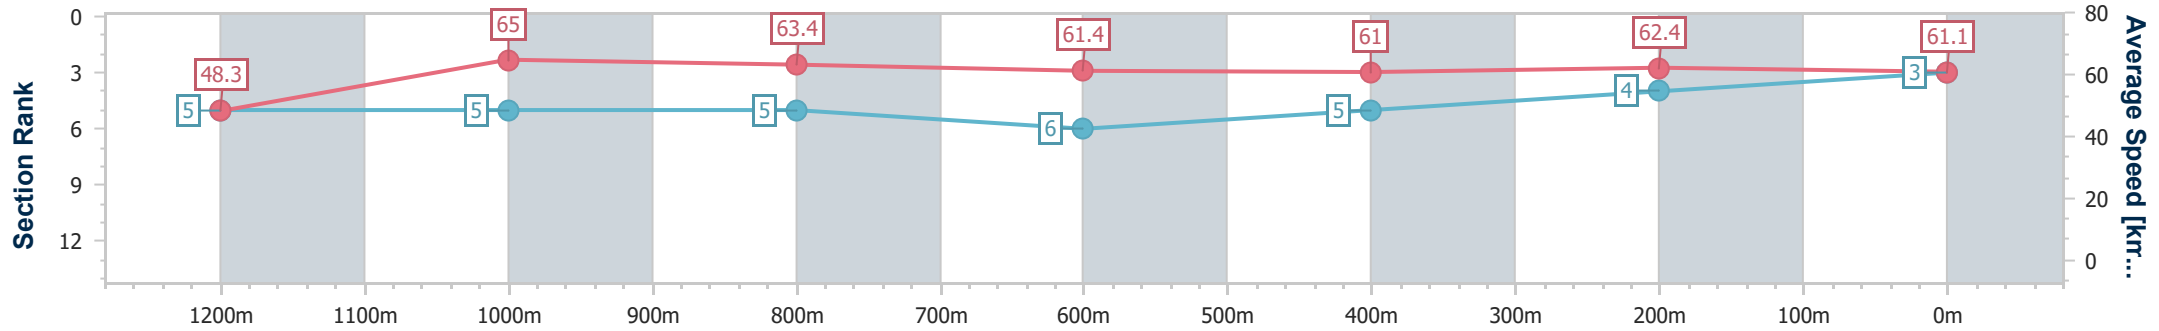

Horse/Jockey Name	Spillify
Final Rank	3
Fastest Section Time (Section)	0:11.08 (1200m)
Top Speed [km/h] (Section)	65.9 (1200m)
Race State	Finished

Ipswich QLD Professional
Race 6: BNB DEVELOPMENT CORPORATION Fillies and Mares
BM65 Handicap - 1350m
09 November 2023 - 16:43

Track Rating: Good 4, Weather: Fine, Rail Position: +2m Entire

Section	Overall	1200m	1000m	800m	600m	400m	200m
Section Times	1:20.84 [3] (0:11.22)	1:09.62 [5] (0:11.08)	0:58.54 [5] (0:11.39)	0:47.15 [5] (0:11.79)	0:35.36 [6] (0:11.90)	0:23.46 [5] (0:11.71)	0:11.75 [4] (0:11.75)
Average Speed [km/h]	48.3	65.0	63.4	61.4	61.0	62.4	61.1
Top Speed [km/h]	65.6	65.9	64.5	62.6	62.2	63.1	62.1
Avg. Dist. to Rail [m]	3.7	3.3	1.4	1.9	2.3	3.9	6.3
Avg. Stride Freq. [Hz]	2.3	2.4	2.4	2.4	2.4	2.4	2.4
Avg. Stride Length [m]	5.8	7.4	7.3	7.2	7.1	7.1	6.9

- [ ] Ranking at each section and finish
- -.-.- No data available at this section
- NA No data available