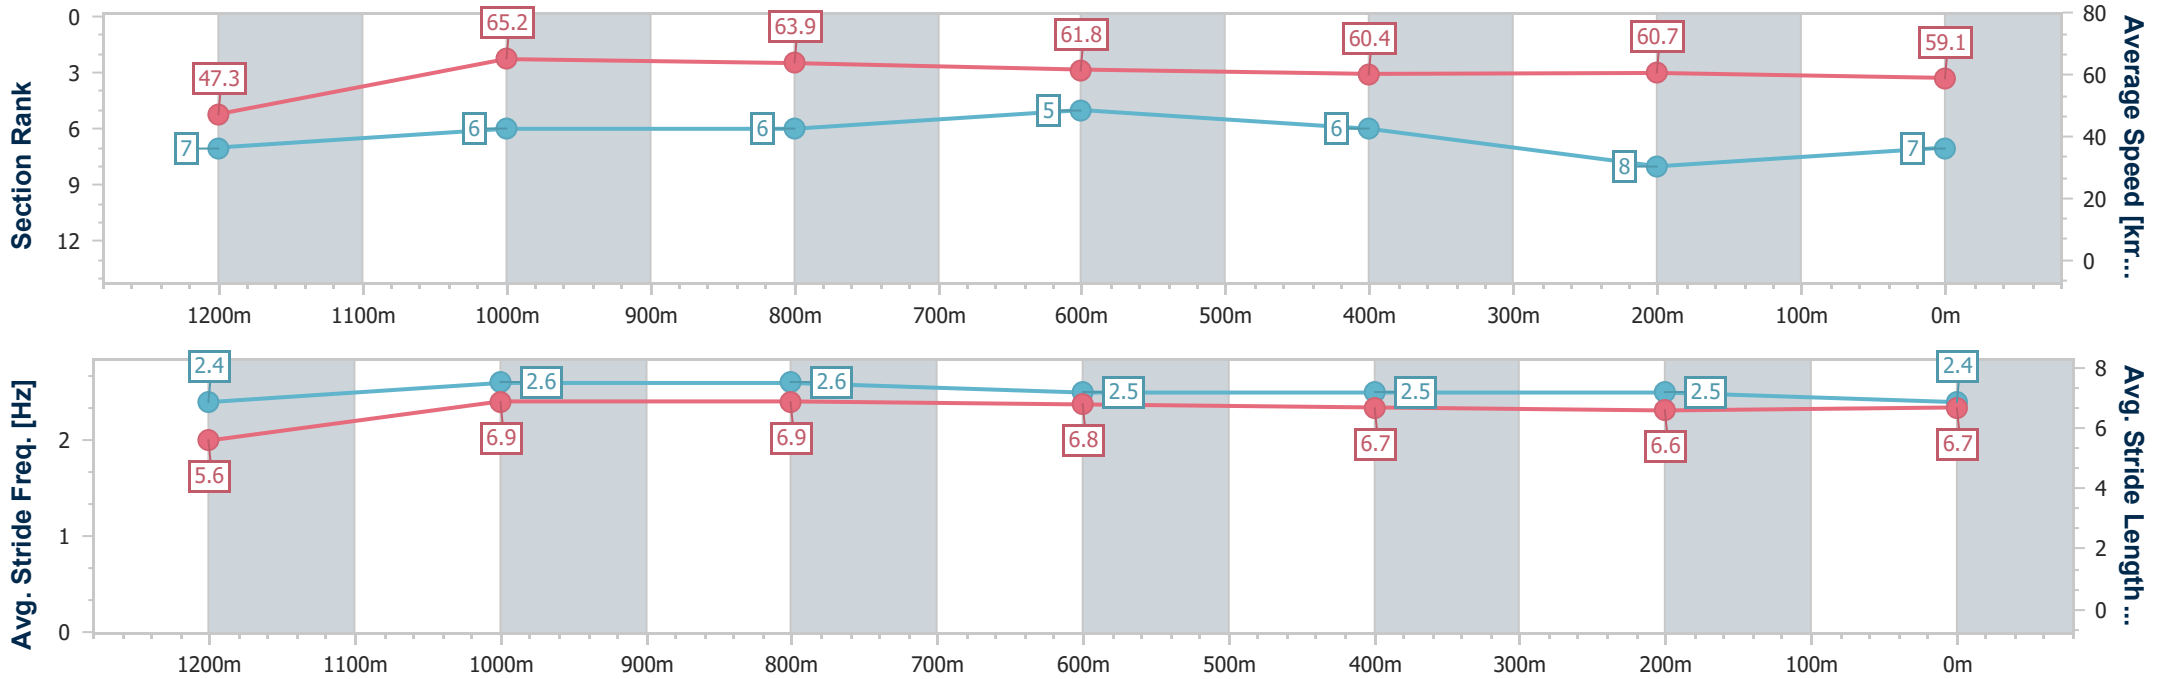

Horse/Jockey Name	Skilled Artist
Final Rank	7
Fastest Section Time (Section)	0:11.05 (1200m)
Top Speed [km/h] (Section)	65.8 (1200m)
Race State	Finished

Ipswich QLD Professional
Race 6: BNB DEVELOPMENT CORPORATION Fillies and Mares
BM65 Handicap - 1350m
09 November 2023 - 16:43

Track Rating: Good 4, Weather: Fine, Rail Position: +2m Entire

Section	Overall	1200m	1000m	800m	600m	400m	200m
Section Times	1:21.54 [7] (0:11.43)	1:10.11 [7] (0:11.05)	0:59.06 [6] (0:11.25)	0:47.81 [6] (0:11.69)	0:36.12 [5] (0:11.98)	0:24.14 [6] (0:11.91)	0:12.23 [8] (0:12.23)
Average Speed [km/h]	47.3	65.2	63.9	61.8	60.4	60.7	59.1
Top Speed [km/h]	64.1	65.8	65.4	63.0	61.1	61.4	60.3
Avg. Dist. to Rail [m]	0.8	1.5	0.4	1.0	1.2	2.1	2.9
Avg. Stride Freq. [Hz]	2.4	2.6	2.6	2.5	2.5	2.5	2.4
Avg. Stride Length [m]	5.6	6.9	6.9	6.8	6.7	6.6	6.7

- [ ] Ranking at each section and finish
- -.-.- No data available at this section
- NA No data available