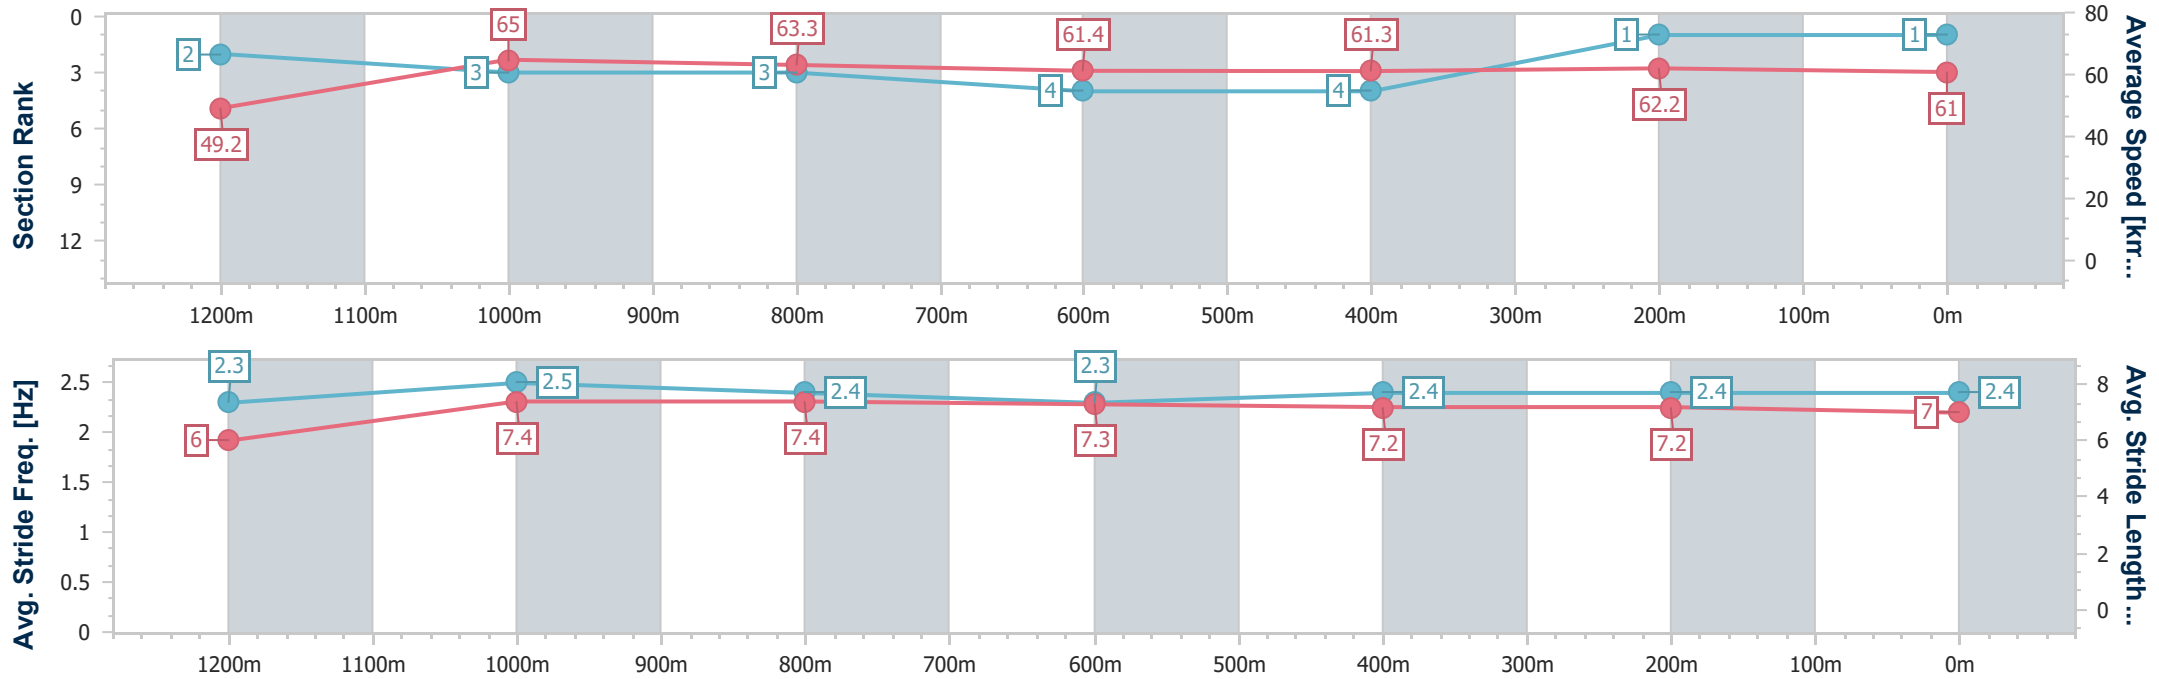

Horse/Jockey Name	Sleigh Queen
Final Rank	1
Fastest Section Time (Section)	0:10.99 (Overall)
Top Speed [km/h] (Section)	65.7 (1200m)
Race State	Finished

Ipswich QLD Professional  
 Race 6: BNB DEVELOPMENT CORPORATION Fillies and Mares  
 BM65 Handicap - 1350m  
 09 November 2023 - 16:43

Track Rating: Good 4, Weather: Fine, Rail Position: +2m Entire

Section	Overall	1200m	1000m	800m	600m	400m	200m
Section Times	1:20.70 [1] (0:10.99)	1:09.71 [2] (0:11.11)	0:58.60 [3] (0:11.40)	0:47.20 [3] (0:11.84)	0:35.36 [4] (0:11.86)	0:23.50 [4] (0:11.72)	0:11.78 [1] (0:11.78)
Average Speed [km/h]	49.2	65.0	63.3	61.4	61.3	62.2	61.0
Top Speed [km/h]	65.0	65.7	64.3	62.5	62.8	63.0	62.4
Avg. Dist. to Rail [m]	4.5	2.5	1.4	2.1	2.4	4.1	4.5
Avg. Stride Freq. [Hz]	2.3	2.5	2.4	2.3	2.4	2.4	2.4
Avg. Stride Length [m]	6.0	7.4	7.4	7.3	7.2	7.2	7.0