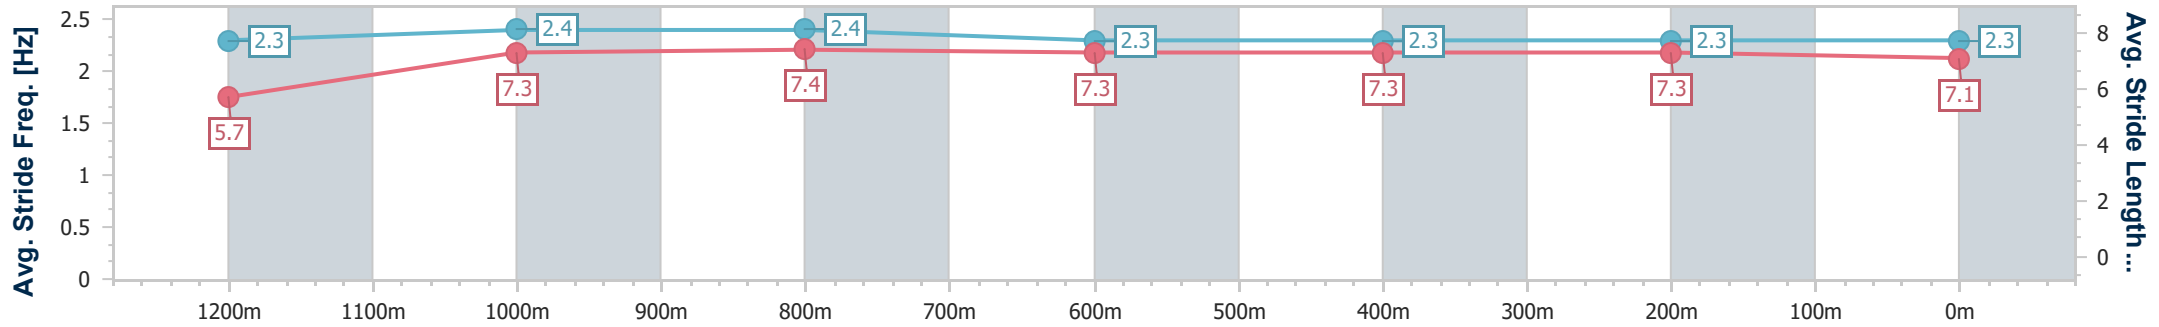

Horse/Jockey Name	Star Seeker
Final Rank	9
Fastest Section Time (Section)	0:11.22 (1000m)
Top Speed [km/h] (Section)	66.0 (1000m)
Race State	Finished

Ipswich QLD Professional
Race 6: BNB DEVELOPMENT CORPORATION Fillies and Mares
BM65 Handicap - 1350m
09 November 2023 - 16:43

Track Rating: Good 4, Weather: Fine, Rail Position: +2m Entire

Section	Overall	1200m	1000m	800m	600m	400m	200m
Section Times	1:21.88 [9] (0:11.48)	1:10.40 [8] (0:11.27)	0:59.13 [9] (0:11.22)	0:47.91 [9] (0:11.76)	0:36.15 [9] (0:11.90)	0:24.25 [7] (0:11.90)	0:12.35 [9] (0:12.35)
Average Speed [km/h]	47.2	64.0	64.4	61.4	61.2	61.2	58.3
Top Speed [km/h]	62.7	65.5	66.0	62.9	62.2	62.3	59.3
Avg. Dist. to Rail [m]	3.2	3.7	1.6	1.5	1.9	3.5	3.9
Avg. Stride Freq. [Hz]	2.3	2.4	2.4	2.3	2.3	2.3	2.3
Avg. Stride Length [m]	5.7	7.3	7.4	7.3	7.3	7.3	7.1

- [ ] Ranking at each section and finish
- -.-.- No data available at this section
- NA No data available