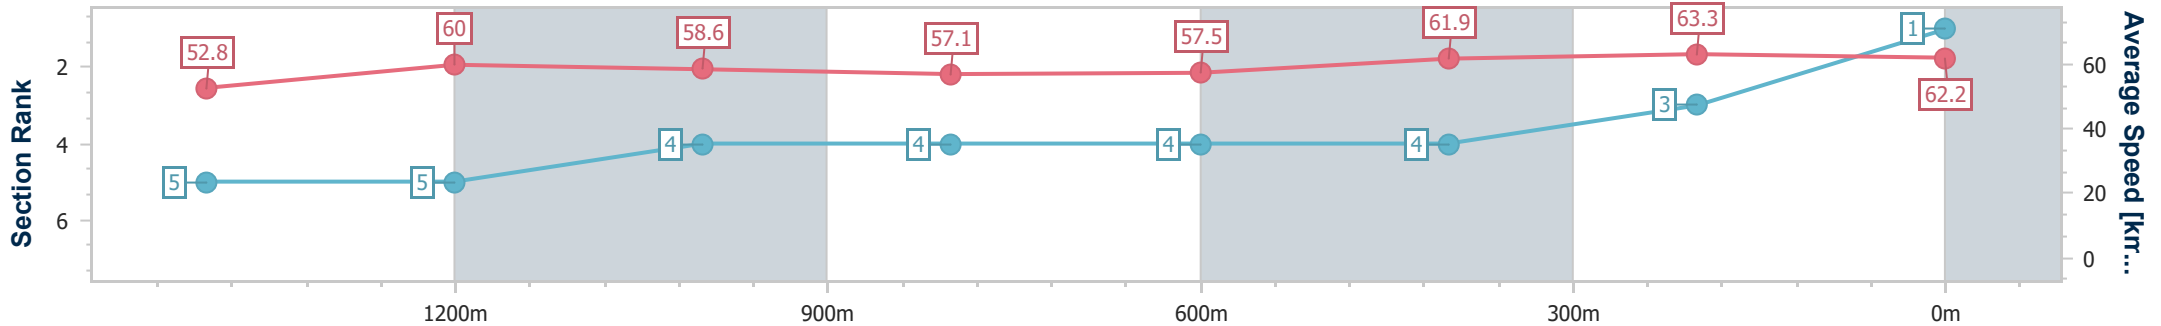

09 November 2023 - 13:23

Track Rating: Good 4, Weather: Fine, Rail Position: +2m Entire

Section	Overall	1400m	1200m	1000m	800m	600m	400m	200m					
Section Times	1:43.19 [1] (0:18.82)	1:24.37 [5] (0:11.93)	1:12.44 [5] (0:12.35)	1:00.09 [4] (0:12.64)	0:47.45 [4] (0:12.63)	0:34.82 [4] (0:11.71)	0:23.11 [4] (0:11.51)	0:11.60 [3] (0:11.60)					
Average Speed [km/h]	52.8	60.0	58.6	57.1	57.5	61.9	63.3	62.2					
Top Speed [km/h]	60.9	60.8	61.4	57.5	58.7	63.4	63.7	63.2					
Avg. Dist. to Rail [m]	2.3	0.4	1.2	0.6	1.8	2.0	4.5	5.6					
Avg. Stride Freq. [Hz]	2.3	2.2	2.2	2.1	2.1	2.2	2.3	2.2					
Avg. Stride Length [m]	6.4	7.5	7.4	7.4	7.5	7.7	7.6	7.5					