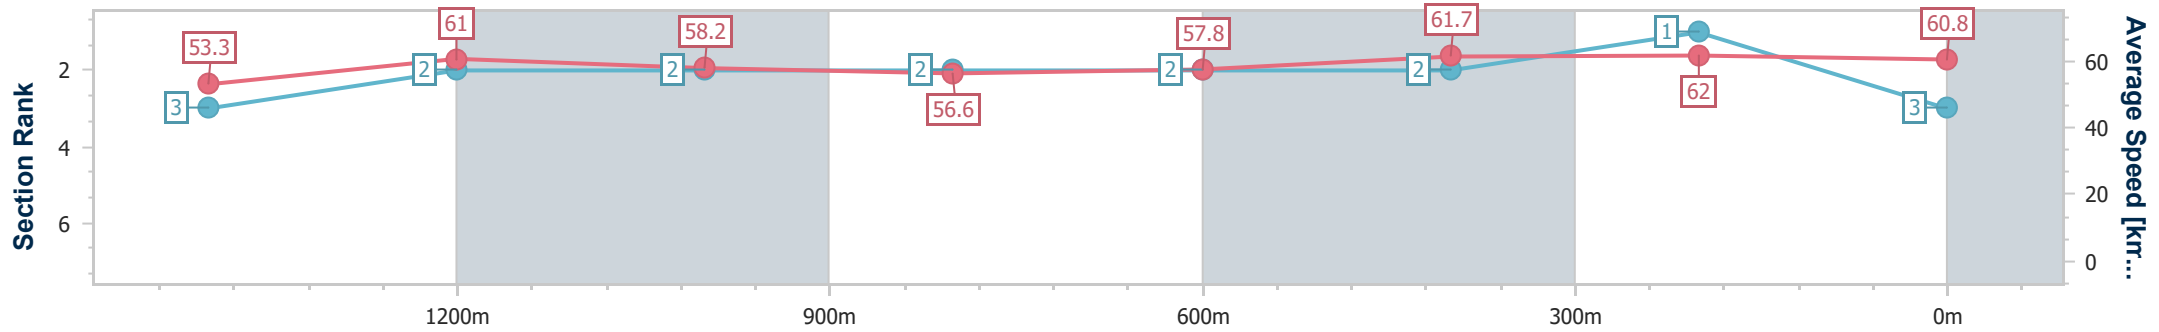

Horse/Jockey Name	Spill The Secret
Final Rank	3
Fastest Section Time (Section)	0:11.67 (400m)
Top Speed [km/h] (Section)	62.6 (400m)
Race State	Finished

Ipswich QLD Professional
Race 1: FOLLOW @IPSWICHTURFCLUB Class 3 Handicap - 1675m

09 November 2023 - 13:23

Track Rating: Good 4, Weather: Fine, Rail Position: +2m Entire

Section	Overall	1400m	1200m	1000m	800m	600m	400m	200m
Section Times	1:43.29 [3] (0:18.60)	1:24.69 [3] (0:11.77)	1:12.92 [2] (0:12.44)	1:00.48 [2] (0:12.71)	0:47.77 [2] (0:12.55)	0:35.22 [2] (0:11.73)	0:23.49 [2] (0:11.67)	0:11.82 [1] (0:11.82)
Average Speed [km/h]	53.3	61.0	58.2	56.6	57.8	61.7	62.0	60.8
Top Speed [km/h]	61.2	62.0	61.3	57.2	58.6	62.5	62.6	61.7
Avg. Dist. to Rail [m]	4.2	0.9	1.5	1.1	1.6	1.3	2.0	1.6
Avg. Stride Freq. [Hz]	2.2	2.2	2.2	2.1	2.2	2.3	2.3	2.3
Avg. Stride Length [m]	6.7	7.7	7.4	7.3	7.4	7.6	7.4	7.4

- [ ] Ranking at each section and finish
- -.-.- No data available at this section
- NA No data available