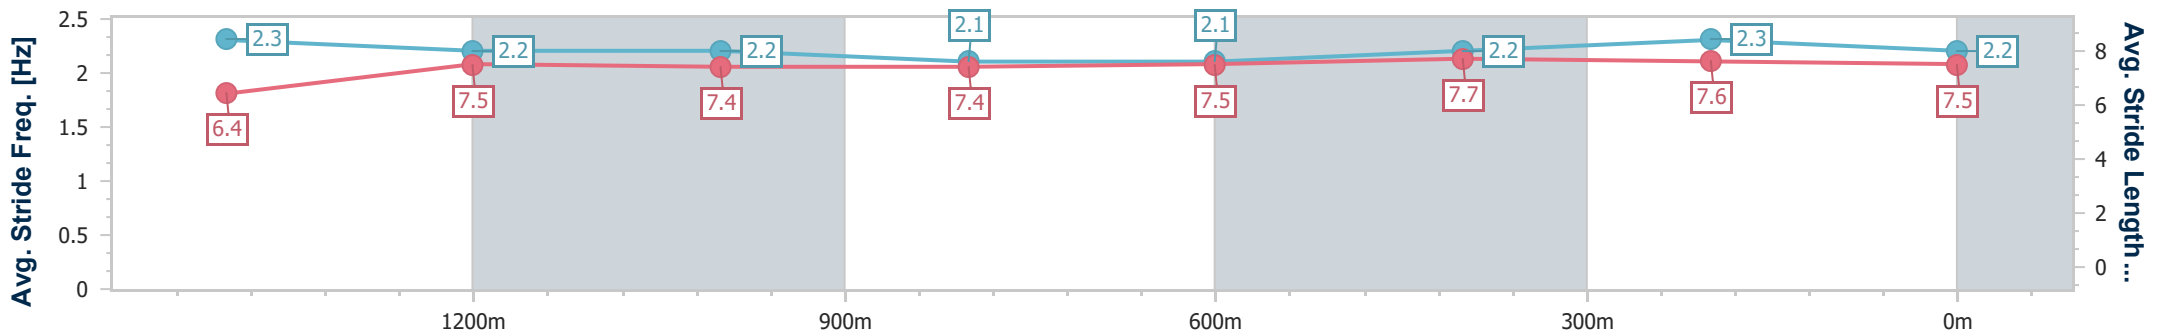

09 November 2023 - 13:23

Track Rating: Good 4, Weather: Fine, Rail Position: +2m Entire

Section	Overall	1400m	1200m	1000m	800m	600m	400m	200m					
Section Times	1:43.19 [1] (0:18.82)	1:24.37 [5] (0:11.93)	1:12.44 [5] (0:12.35)	1:00.09 [4] (0:12.64)	0:47.45 [4] (0:12.63)	0:34.82 [4] (0:11.71)	0:23.11 [4] (0:11.51)	0:11.60 [3] (0:11.60)					
Average Speed [km/h]	52.8	60.0	58.6	57.1	57.5	61.9	63.3	62.2					
Top Speed [km/h]	60.9	60.8	61.4	57.5	58.7	63.4	63.7	63.2					
Avg. Dist. to Rail [m]	2.3	0.4	1.2	0.6	1.8	2.0	4.5	5.6					
Avg. Stride Freq. [Hz]	2.3	2.2	2.2	2.1	2.1	2.2	2.3	2.2					
Avg. Stride Length [m]	6.4	7.5	7.4	7.4	7.5	7.7	7.6	7.5					