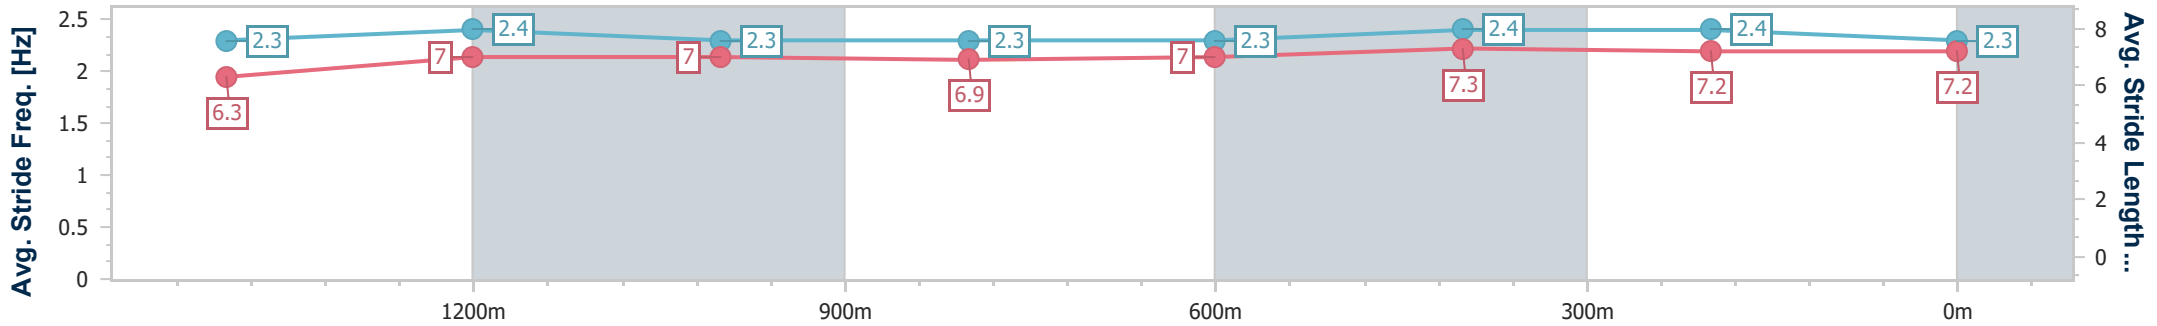

Horse/Jockey Name	Alert And Ready
Final Rank	4
Fastest Section Time (Section)	0:11.45 (400m)
Top Speed [km/h] (Section)	65.0 (400m)
Race State	Finished

Ipswich QLD Professional
Race 1: FOLLOW @IPSWICHTURFCLUB Class 3 Handicap - 1675m

09 November 2023 - 13:23

Track Rating: Good 4, Weather: Fine, Rail Position: +2m Entire

Section	Overall	1400m	1200m	1000m	800m	600m	400m	200m
Section Times	1:43.49 [4] (0:18.78)	1:24.71 [4] (0:11.95)	1:12.76 [4] (0:12.54)	1:00.22 [5] (0:12.70)	0:47.52 [5] (0:12.61)	0:34.91 [5] (0:11.70)	0:23.21 [5] (0:11.45)	0:11.76 [5] (0:11.76)
Average Speed [km/h]	52.7	60.0	57.5	56.6	57.2	61.8	63.3	61.3
Top Speed [km/h]	61.0	60.7	60.0	57.2	57.9	64.8	65.0	62.2
Avg. Dist. to Rail [m]	1.5	1.0	0.4	0.6	1.0	1.1	1.8	0.4
Avg. Stride Freq. [Hz]	2.3	2.4	2.3	2.3	2.3	2.4	2.4	2.3
Avg. Stride Length [m]	6.3	7.0	7.0	6.9	7.0	7.3	7.2	7.2

- [ ] Ranking at each section and finish
- -.-.- No data available at this section
- NA No data available