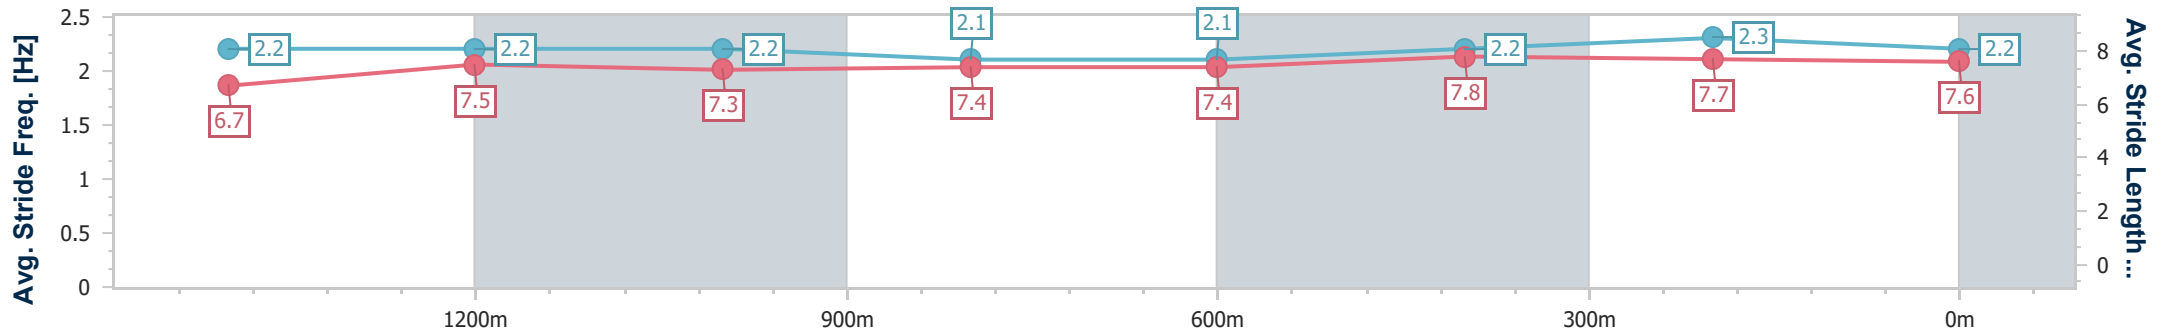

Horse/Jockey Name	I Am Good At This
Final Rank	2
Fastest Section Time (Section)	0:11.43 (400m)
Top Speed [km/h] (Section)	64.4 (400m)
Race State	Finished

Ipswich QLD Professional
Race 1: FOLLOW @IPSWICHTURFCLUB Class 3 Handicap - 1675m

09 November 2023 - 13:23

Track Rating: Good 4, Weather: Fine, Rail Position: +2m Entire

Section	Overall	1400m	1200m	1000m	800m	600m	400m	200m
Section Times	1:43.23 [2] (0:18.55)	1:24.68 [2] (0:11.94)	1:12.74 [3] (0:12.54)	1:00.20 [3] (0:12.66)	0:47.54 [3] (0:12.66)	0:34.88 [3] (0:11.72)	0:23.16 [3] (0:11.43)	0:11.73 [2] (0:11.73)
Average Speed [km/h]	53.4	60.2	57.4	56.7	57.0	61.6	63.9	61.3
Top Speed [km/h]	61.7	61.3	59.7	57.4	58.3	63.4	64.4	63.0
Avg. Dist. to Rail [m]	3.8	0.9	0.2	0.7	0.8	0.9	3.5	4.8
Avg. Stride Freq. [Hz]	2.2	2.2	2.2	2.1	2.1	2.2	2.3	2.2
Avg. Stride Length [m]	6.7	7.5	7.3	7.4	7.4	7.8	7.7	7.6

- [ ] Ranking at each section and finish
- -.-.- No data available at this section
- NA No data available