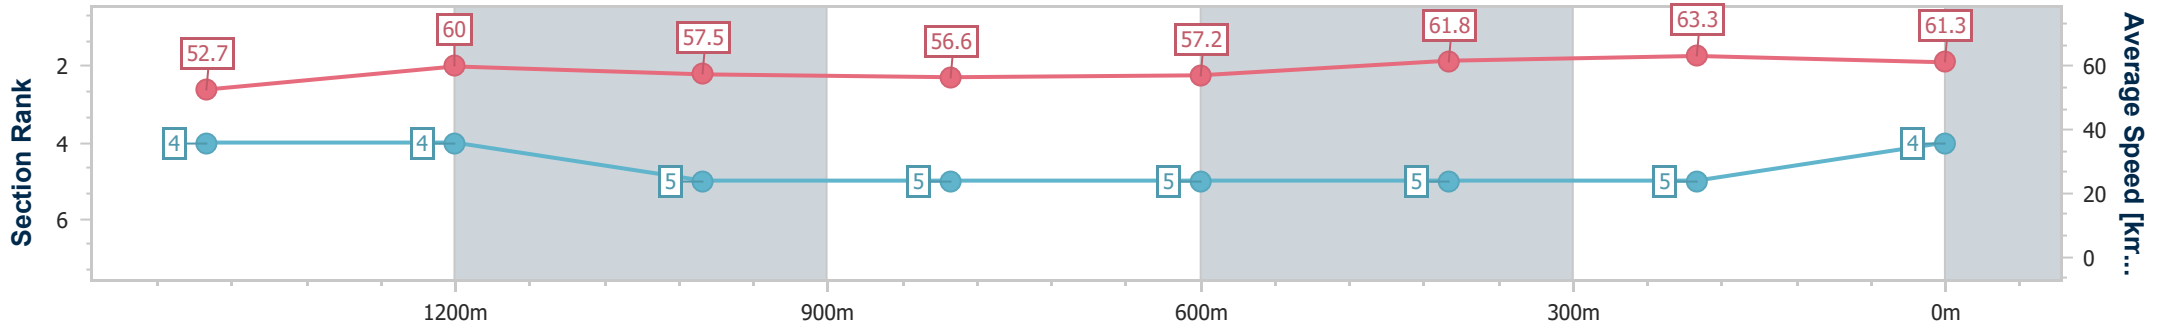

Horse/Jockey Name	Alert And Ready
Final Rank	4
Fastest Section Time (Section)	0:11.45 (400m)
Top Speed [km/h] (Section)	65.0 (400m)
Race State	Finished

Ipswich QLD Professional
Race 1: FOLLOW @IPSWICHTURFCLUB Class 3 Handicap - 1675m

09 November 2023 - 13:23

Track Rating: Good 4, Weather: Fine, Rail Position: +2m Entire

Section	Overall	1400m	1200m	1000m	800m	600m	400m	200m
Section Times	1:43.49 [4] (0:18.78)	1:24.71 [4] (0:11.95)	1:12.76 [4] (0:12.54)	1:00.22 [5] (0:12.70)	0:47.52 [5] (0:12.61)	0:34.91 [5] (0:11.70)	0:23.21 [5] (0:11.45)	0:11.76 [5] (0:11.76)
Average Speed [km/h]	52.7	60.0	57.5	56.6	57.2	61.8	63.3	61.3
Top Speed [km/h]	61.0	60.7	60.0	57.2	57.9	64.8	65.0	62.2
Avg. Dist. to Rail [m]	1.5	1.0	0.4	0.6	1.0	1.1	1.8	0.4
Avg. Stride Freq. [Hz]	2.3	2.4	2.3	2.3	2.3	2.4	2.4	2.3
Avg. Stride Length [m]	6.3	7.0	7.0	6.9	7.0	7.3	7.2	7.2

- [ ] Ranking at each section and finish
- -.-.- No data available at this section
- NA No data available