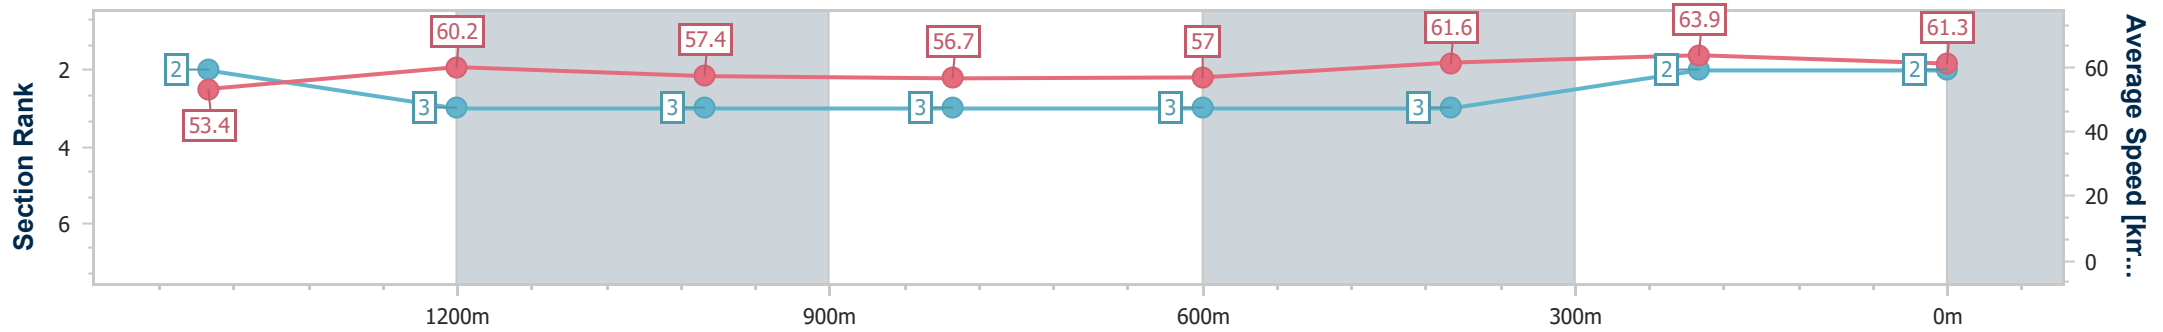

Horse/Jockey Name	I Am Good At This
Final Rank	2
Fastest Section Time (Section)	0:11.43 (400m)
Top Speed [km/h] (Section)	64.4 (400m)
Race State	Finished

Ipswich QLD Professional
Race 1: FOLLOW @IPSWICHTURFCLUB Class 3 Handicap - 1675m

09 November 2023 - 13:23

Track Rating: Good 4, Weather: Fine, Rail Position: +2m Entire

Section	Overall	1400m	1200m	1000m	800m	600m	400m	200m
Section Times	1:43.23 [2] (0:18.55)	1:24.68 [2] (0:11.94)	1:12.74 [3] (0:12.54)	1:00.20 [3] (0:12.66)	0:47.54 [3] (0:12.66)	0:34.88 [3] (0:11.72)	0:23.16 [3] (0:11.43)	0:11.73 [2] (0:11.73)
Average Speed [km/h]	53.4	60.2	57.4	56.7	57.0	61.6	63.9	61.3
Top Speed [km/h]	61.7	61.3	59.7	57.4	58.3	63.4	64.4	63.0
Avg. Dist. to Rail [m]	3.8	0.9	0.2	0.7	0.8	0.9	3.5	4.8
Avg. Stride Freq. [Hz]	2.2	2.2	2.2	2.1	2.1	2.2	2.3	2.2
Avg. Stride Length [m]	6.7	7.5	7.3	7.4	7.4	7.8	7.7	7.6

- [ ] Ranking at each section and finish
- -.-.- No data available at this section
- NA No data available