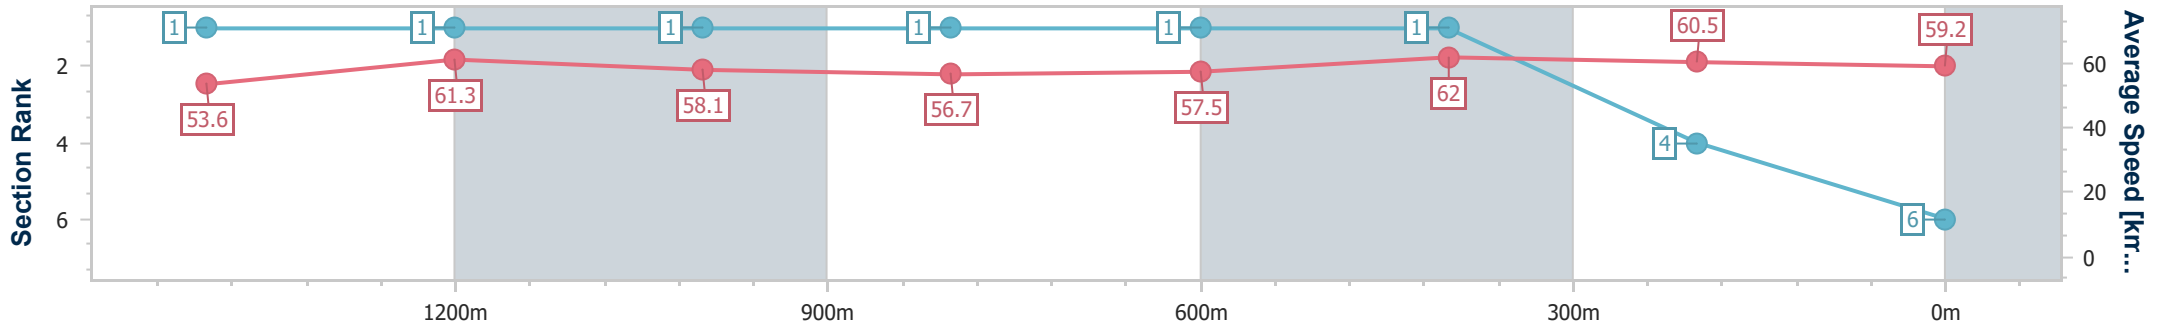

- [] Ranking at each section and finish
- .-.-.- No data available at this section
- NA No data available

Horse/Jockey Name	Jenni Inda Jungle
Final Rank	6
Fastest Section Time (Section)	0:11.71 (600m)
Top Speed [km/h] (Section)	63.7 (Overall)
Race State	Finished

Ipswich QLD Professional
 Race 1: FOLLOW @IPSWICHTURFCLUB Class 3 Handicap - 1675m

09 November 2023 - 13:23

Track Rating: Good 4, Weather: Fine, Rail Position: +2m Entire

Section	Overall	1400m	1200m	1000m	800m	600m	400m	200m
Section Times	1:43.77 [6] (0:18.49)	1:25.28 [1] (0:11.76)	1:13.52 [1] (0:12.42)	1:01.10 [1] (0:12.72)	0:48.38 [1] (0:12.56)	0:35.82 [1] (0:11.71)	0:24.11 [1] (0:11.96)	0:12.15 [4] (0:12.15)
Average Speed [km/h]	53.6	61.3	58.1	56.7	57.5	62.0	60.5	59.2
Top Speed [km/h]	63.7	63.2	59.3	57.3	60.1	62.6	61.7	60.5
Avg. Dist. to Rail [m]	6.0	0.4	0.8	0.4	1.2	1.6	2.1	2.5
Avg. Stride Freq. [Hz]	2.2	2.2	2.2	2.2	2.2	2.3	2.3	2.2
Avg. Stride Length [m]	6.6	7.6	7.4	7.3	7.4	7.5	7.4	7.3