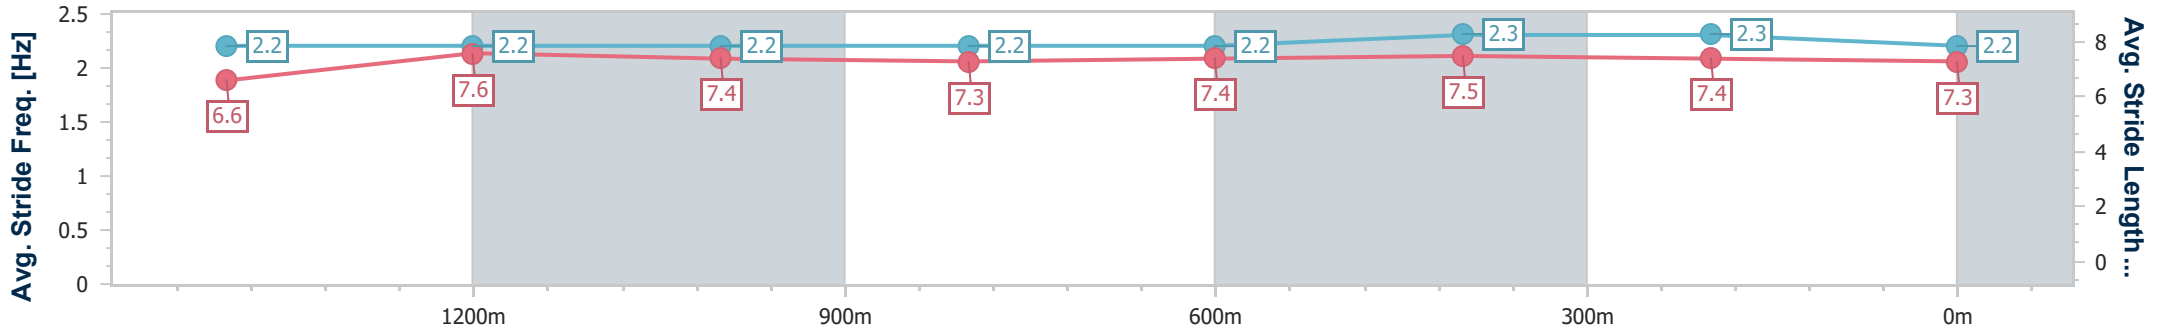

- [] Ranking at each section and finish
- .-.-.- No data available at this section
- NA No data available

Horse/Jockey Name	Jenni Inda Jungle
Final Rank	6
Fastest Section Time (Section)	0:11.71 (600m)
Top Speed [km/h] (Section)	63.7 (Overall)
Race State	Finished

Ipswich QLD Professional
 Race 1: FOLLOW @IPSWICHTURFCLUB Class 3 Handicap - 1675m

09 November 2023 - 13:23

Track Rating: Good 4, Weather: Fine, Rail Position: +2m Entire

Section	Overall	1400m	1200m	1000m	800m	600m	400m	200m
Section Times	1:43.77 [6] (0:18.49)	1:25.28 [1] (0:11.76)	1:13.52 [1] (0:12.42)	1:01.10 [1] (0:12.72)	0:48.38 [1] (0:12.56)	0:35.82 [1] (0:11.71)	0:24.11 [1] (0:11.96)	0:12.15 [4] (0:12.15)
Average Speed [km/h]	53.6	61.3	58.1	56.7	57.5	62.0	60.5	59.2
Top Speed [km/h]	63.7	63.2	59.3	57.3	60.1	62.6	61.7	60.5
Avg. Dist. to Rail [m]	6.0	0.4	0.8	0.4	1.2	1.6	2.1	2.5
Avg. Stride Freq. [Hz]	2.2	2.2	2.2	2.2	2.2	2.3	2.3	2.2
Avg. Stride Length [m]	6.6	7.6	7.4	7.3	7.4	7.5	7.4	7.3