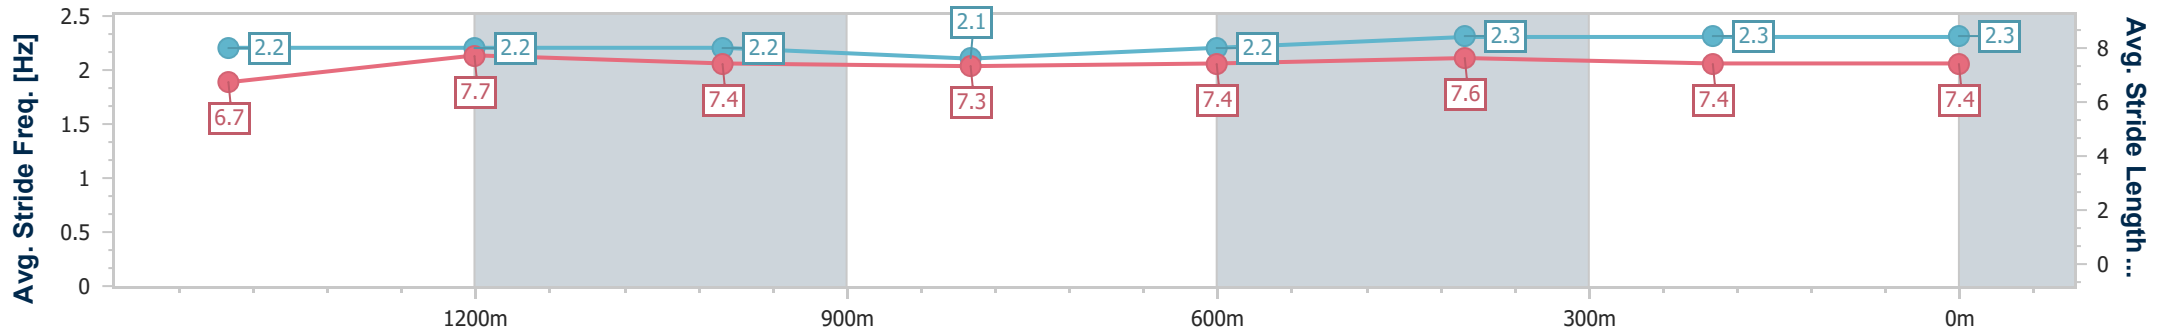

Horse/Jockey Name	Spill The Secret
Final Rank	3
Fastest Section Time (Section)	0:11.67 (400m)
Top Speed [km/h] (Section)	62.6 (400m)
Race State	Finished

Ipswich QLD Professional
Race 1: FOLLOW @IPSWICHTURFCLUB Class 3 Handicap - 1675m

09 November 2023 - 13:23

Track Rating: Good 4, Weather: Fine, Rail Position: +2m Entire

Section	Overall	1400m	1200m	1000m	800m	600m	400m	200m
Section Times	1:43.29 [3] (0:18.60)	1:24.69 [3] (0:11.77)	1:12.92 [2] (0:12.44)	1:00.48 [2] (0:12.71)	0:47.77 [2] (0:12.55)	0:35.22 [2] (0:11.73)	0:23.49 [2] (0:11.67)	0:11.82 [1] (0:11.82)
Average Speed [km/h]	53.3	61.0	58.2	56.6	57.8	61.7	62.0	60.8
Top Speed [km/h]	61.2	62.0	61.3	57.2	58.6	62.5	62.6	61.7
Avg. Dist. to Rail [m]	4.2	0.9	1.5	1.1	1.6	1.3	2.0	1.6
Avg. Stride Freq. [Hz]	2.2	2.2	2.2	2.1	2.2	2.3	2.3	2.3
Avg. Stride Length [m]	6.7	7.7	7.4	7.3	7.4	7.6	7.4	7.4

- [ ] Ranking at each section and finish
- -.-.- No data available at this section
- NA No data available