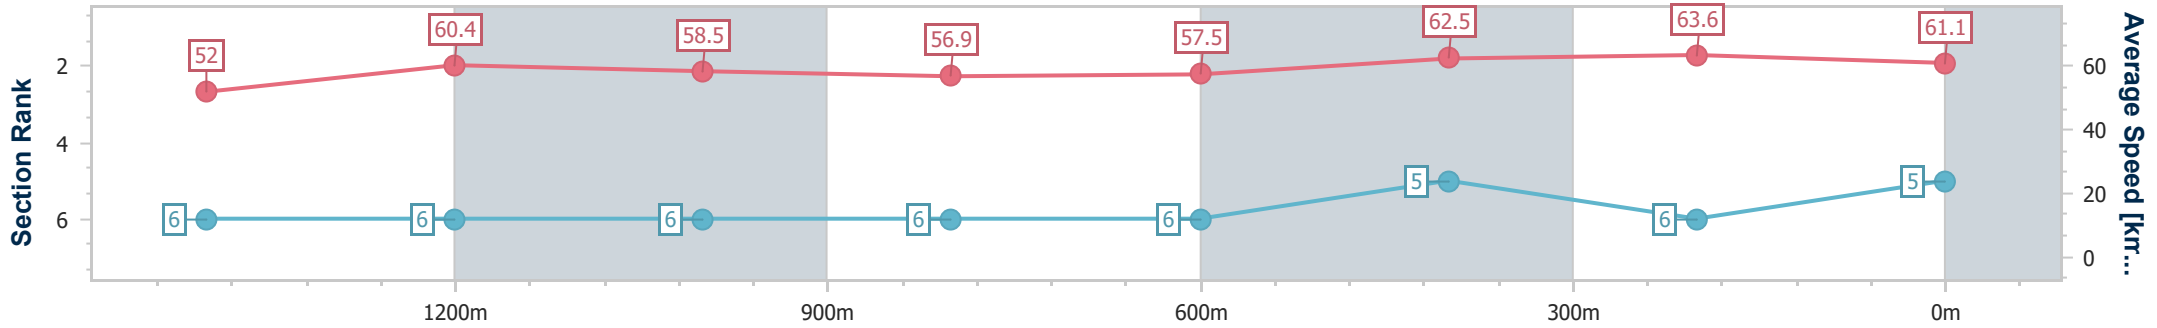

Horse/Jockey Name	Atlantic Royal
Final Rank	5
Fastest Section Time (Section)	0:11.49 (400m)
Top Speed [km/h] (Section)	64.8 (400m)
Race State	Finished

Ipswich QLD Professional
Race 1: FOLLOW @IPSWICHTURFCLUB Class 3 Handicap - 1675m

09 November 2023 - 13:23

Track Rating: Good 4, Weather: Fine, Rail Position: +2m Entire

Section	Overall	1400m	1200m	1000m	800m	600m	400m	200m					
Section Times	1:43.52 [5] (0:19.06)	1:24.46 [6] (0:11.91)	1:12.55 [6] (0:12.41)	1:00.14 [6] (0:12.66)	0:47.48 [6] (0:12.61)	0:34.87 [6] (0:11.63)	0:23.24 [5] (0:11.49)	0:11.75 [6] (0:11.75)					
Average Speed [km/h]	52.0	60.4	58.5	56.9	57.5	62.5	63.6	61.1					
Top Speed [km/h]	60.6	60.7	60.6	57.5	58.8	64.7	64.8	62.3					
Avg. Dist. to Rail [m]	2.0	0.7	1.7	1.2	2.0	2.0	4.9	5.5					
Avg. Stride Freq. [Hz]	2.2	2.3	2.3	2.3	2.2	2.4	2.5	2.4					
Avg. Stride Length [m]	6.4	7.2	7.1	6.9	7.1	7.3	7.1	7.2					

- [ ] Ranking at each section and finish
- -.-.-.- No data available at this section
- NA No data available