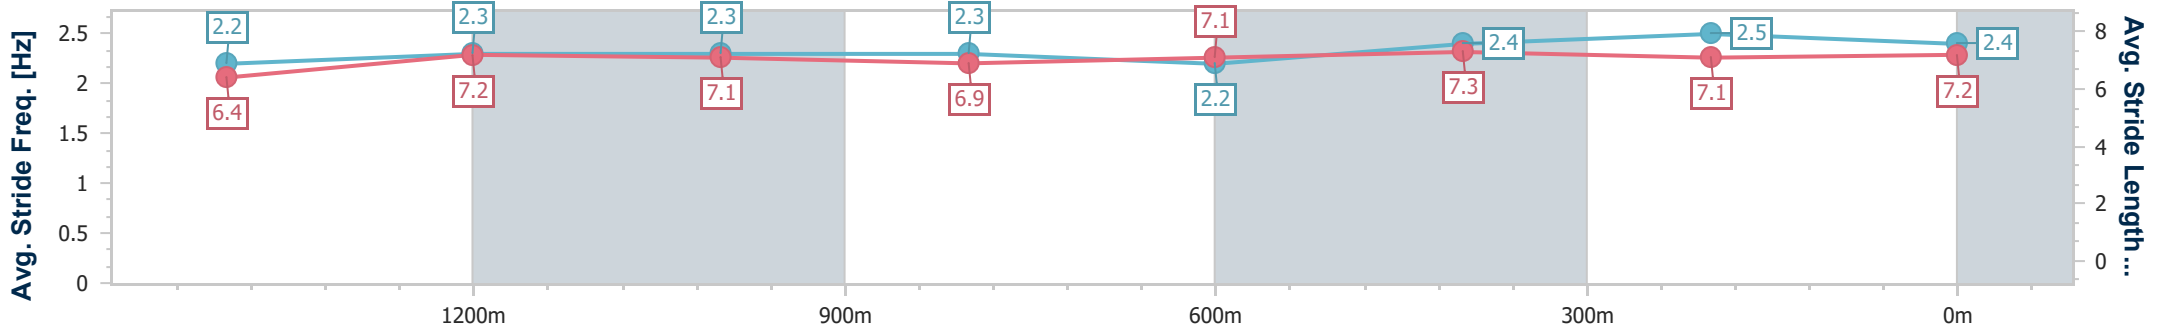

- [] Ranking at each section and finish
- .-.- No data available at this section
- NA No data available

Horse/Jockey Name	Atlantic Royal
Final Rank	5
Fastest Section Time (Section)	0:11.49 (400m)
Top Speed [km/h] (Section)	64.8 (400m)
Race State	Finished

Ipswich QLD Professional
 Race 1: FOLLOW @IPSWICHTURFCLUB Class 3 Handicap - 1675m

09 November 2023 - 13:23

Track Rating: Good 4, Weather: Fine, Rail Position: +2m Entire

Section	Overall	1400m	1200m	1000m	800m	600m	400m	200m					
Section Times	1:43.52 [5] (0:19.06)	1:24.46 [6] (0:11.91)	1:12.55 [6] (0:12.41)	1:00.14 [6] (0:12.66)	0:47.48 [6] (0:12.61)	0:34.87 [6] (0:11.63)	0:23.24 [5] (0:11.49)	0:11.75 [6] (0:11.75)					
Average Speed [km/h]	52.0	60.4	58.5	56.9	57.5	62.5	63.6	61.1					
Top Speed [km/h]	60.6	60.7	60.6	57.5	58.8	64.7	64.8	62.3					
Avg. Dist. to Rail [m]	2.0	0.7	1.7	1.2	2.0	2.0	4.9	5.5					
Avg. Stride Freq. [Hz]	2.2	2.3	2.3	2.3	2.2	2.4	2.5	2.4					
Avg. Stride Length [m]	6.4	7.2	7.1	6.9	7.1	7.3	7.1	7.2					